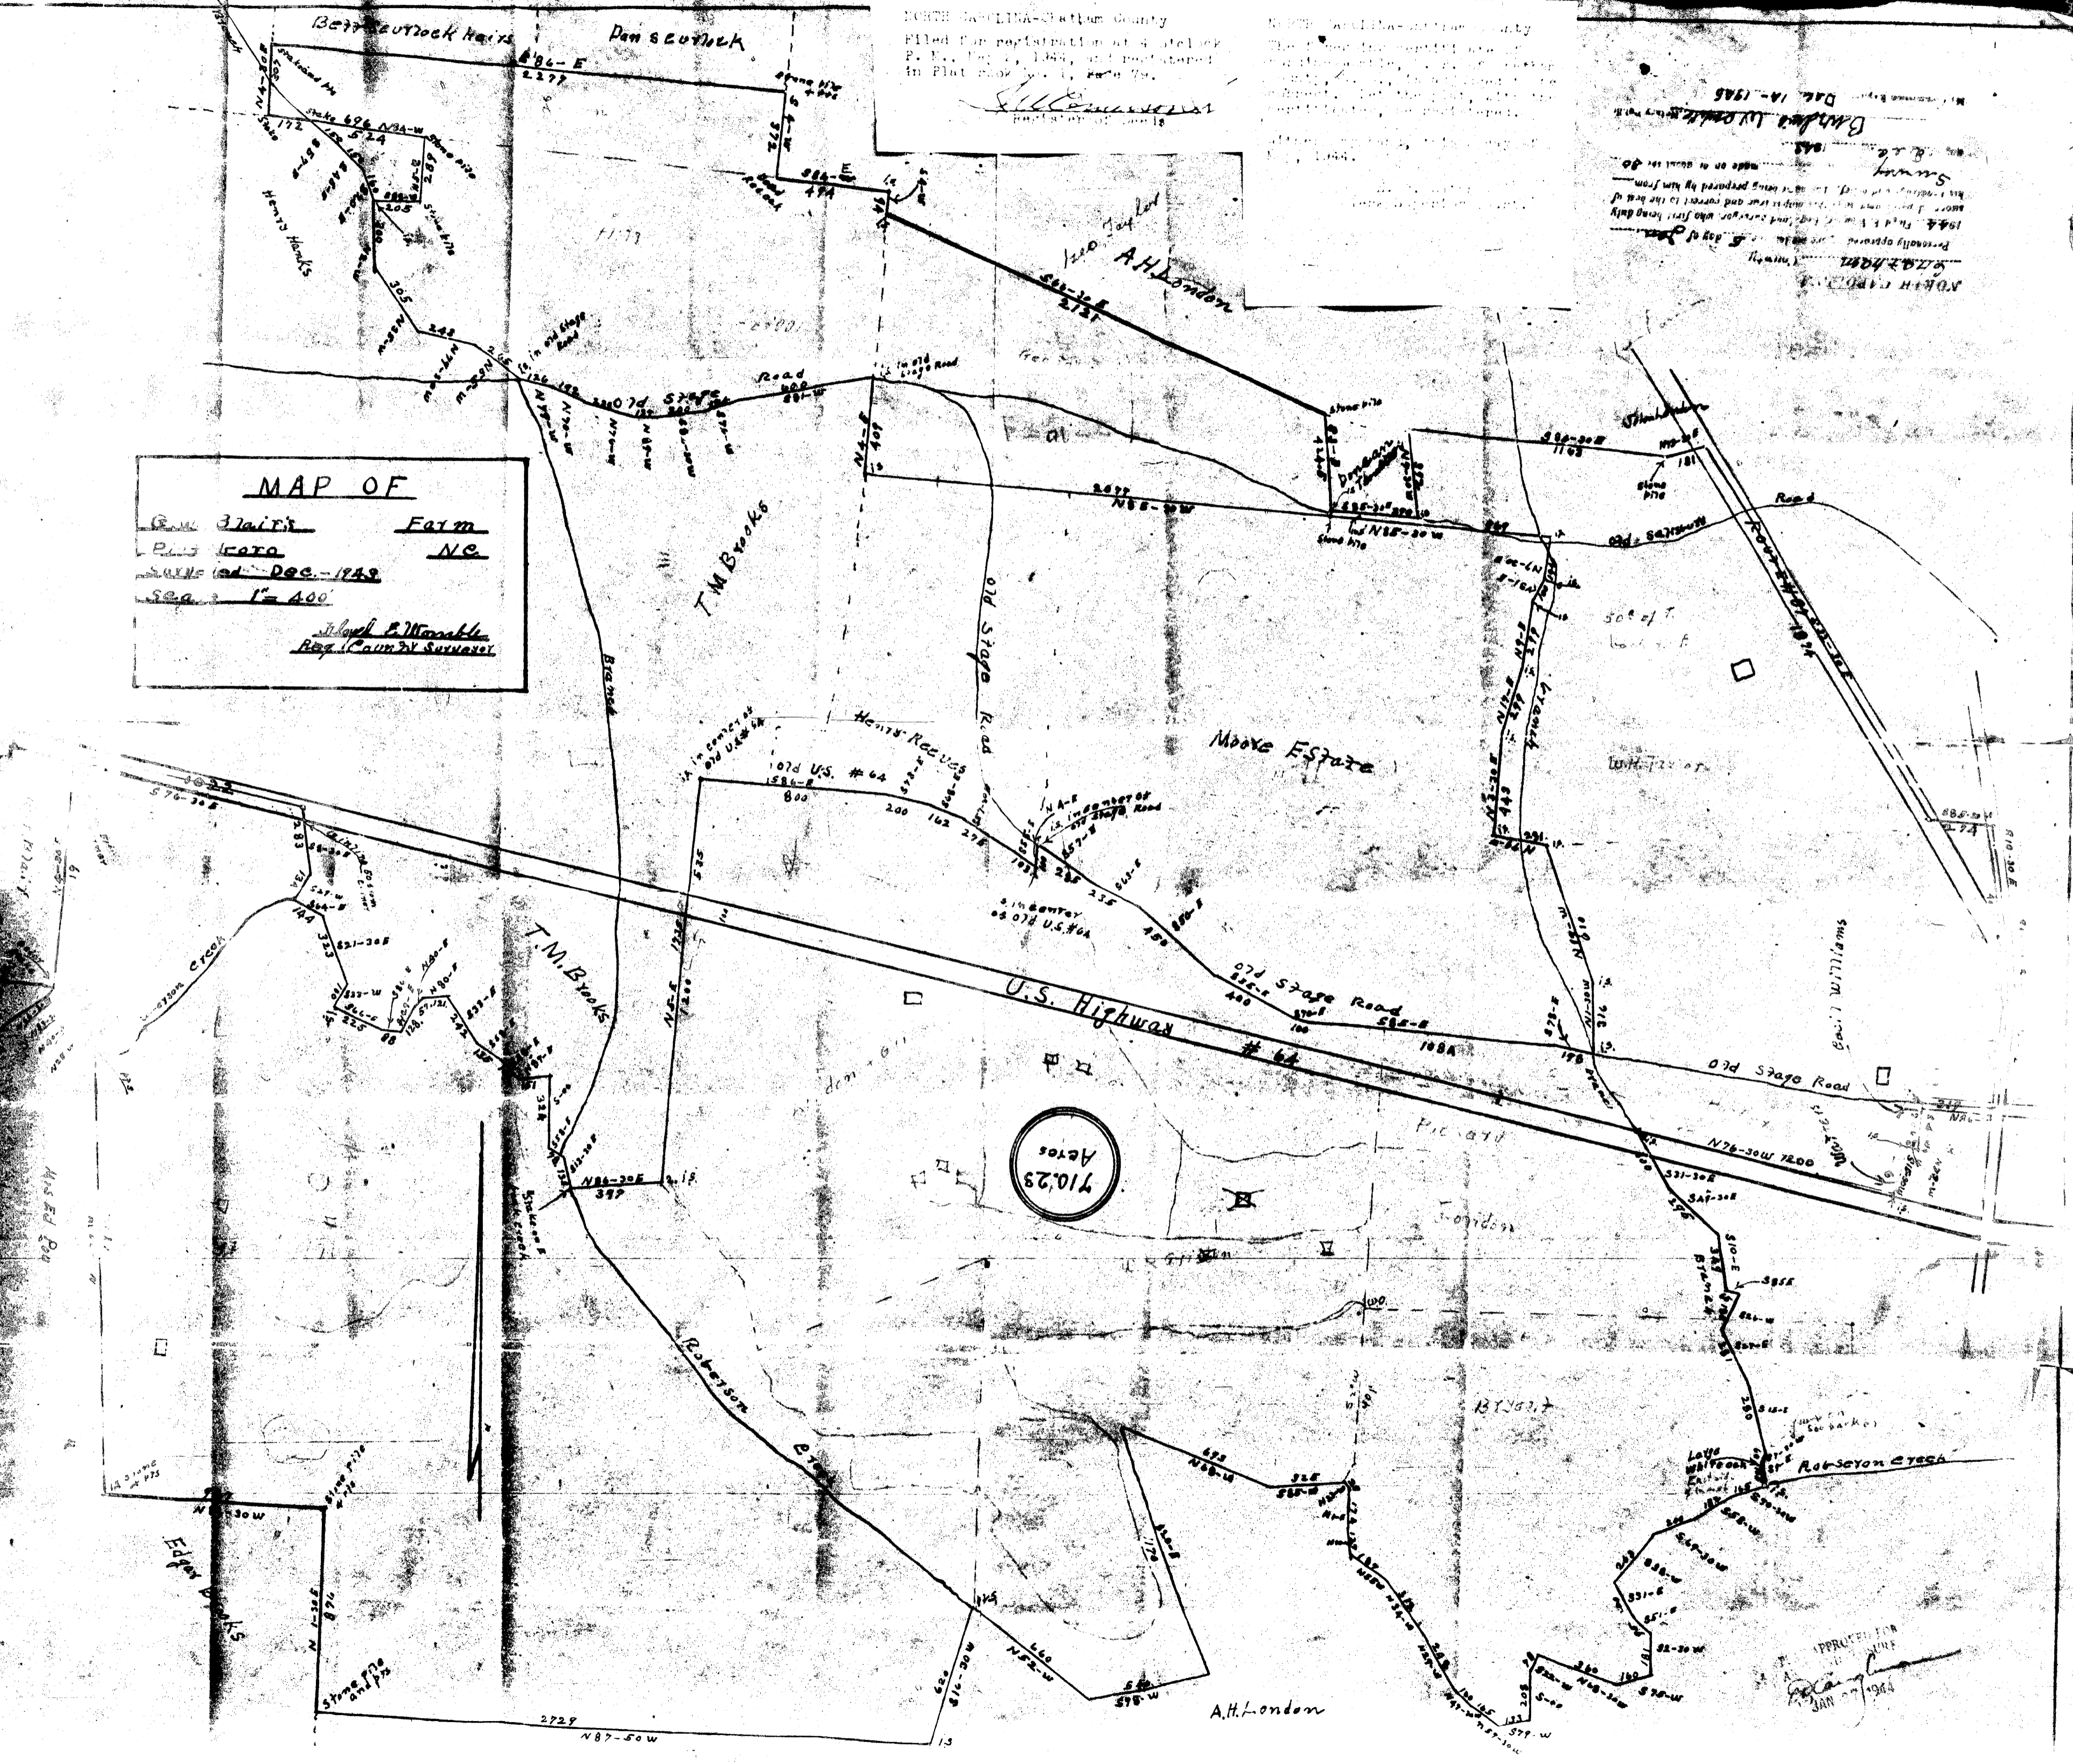

NORTH CAROLINA-Station County
 Filed for registration at 4 o'clock
 P. M., Jan. 11, 1948, and registered
 in Plat Book No. 11, Page 78.

[Handwritten Signature]

DATE: 1-11-1948
 Survey made on or about 12-30-47
 made on or about 12-30-47
 made on or about 12-30-47

MAP OF
Glen Blair's Farm
PLAT NO. 1020 NC
SURV. made DEC-1947
SEA. 1"=400'
Joseph P. Wrenn
REG. (COUNTY SURVEYOR)

APPROVED FOR
 JAN 17 1948