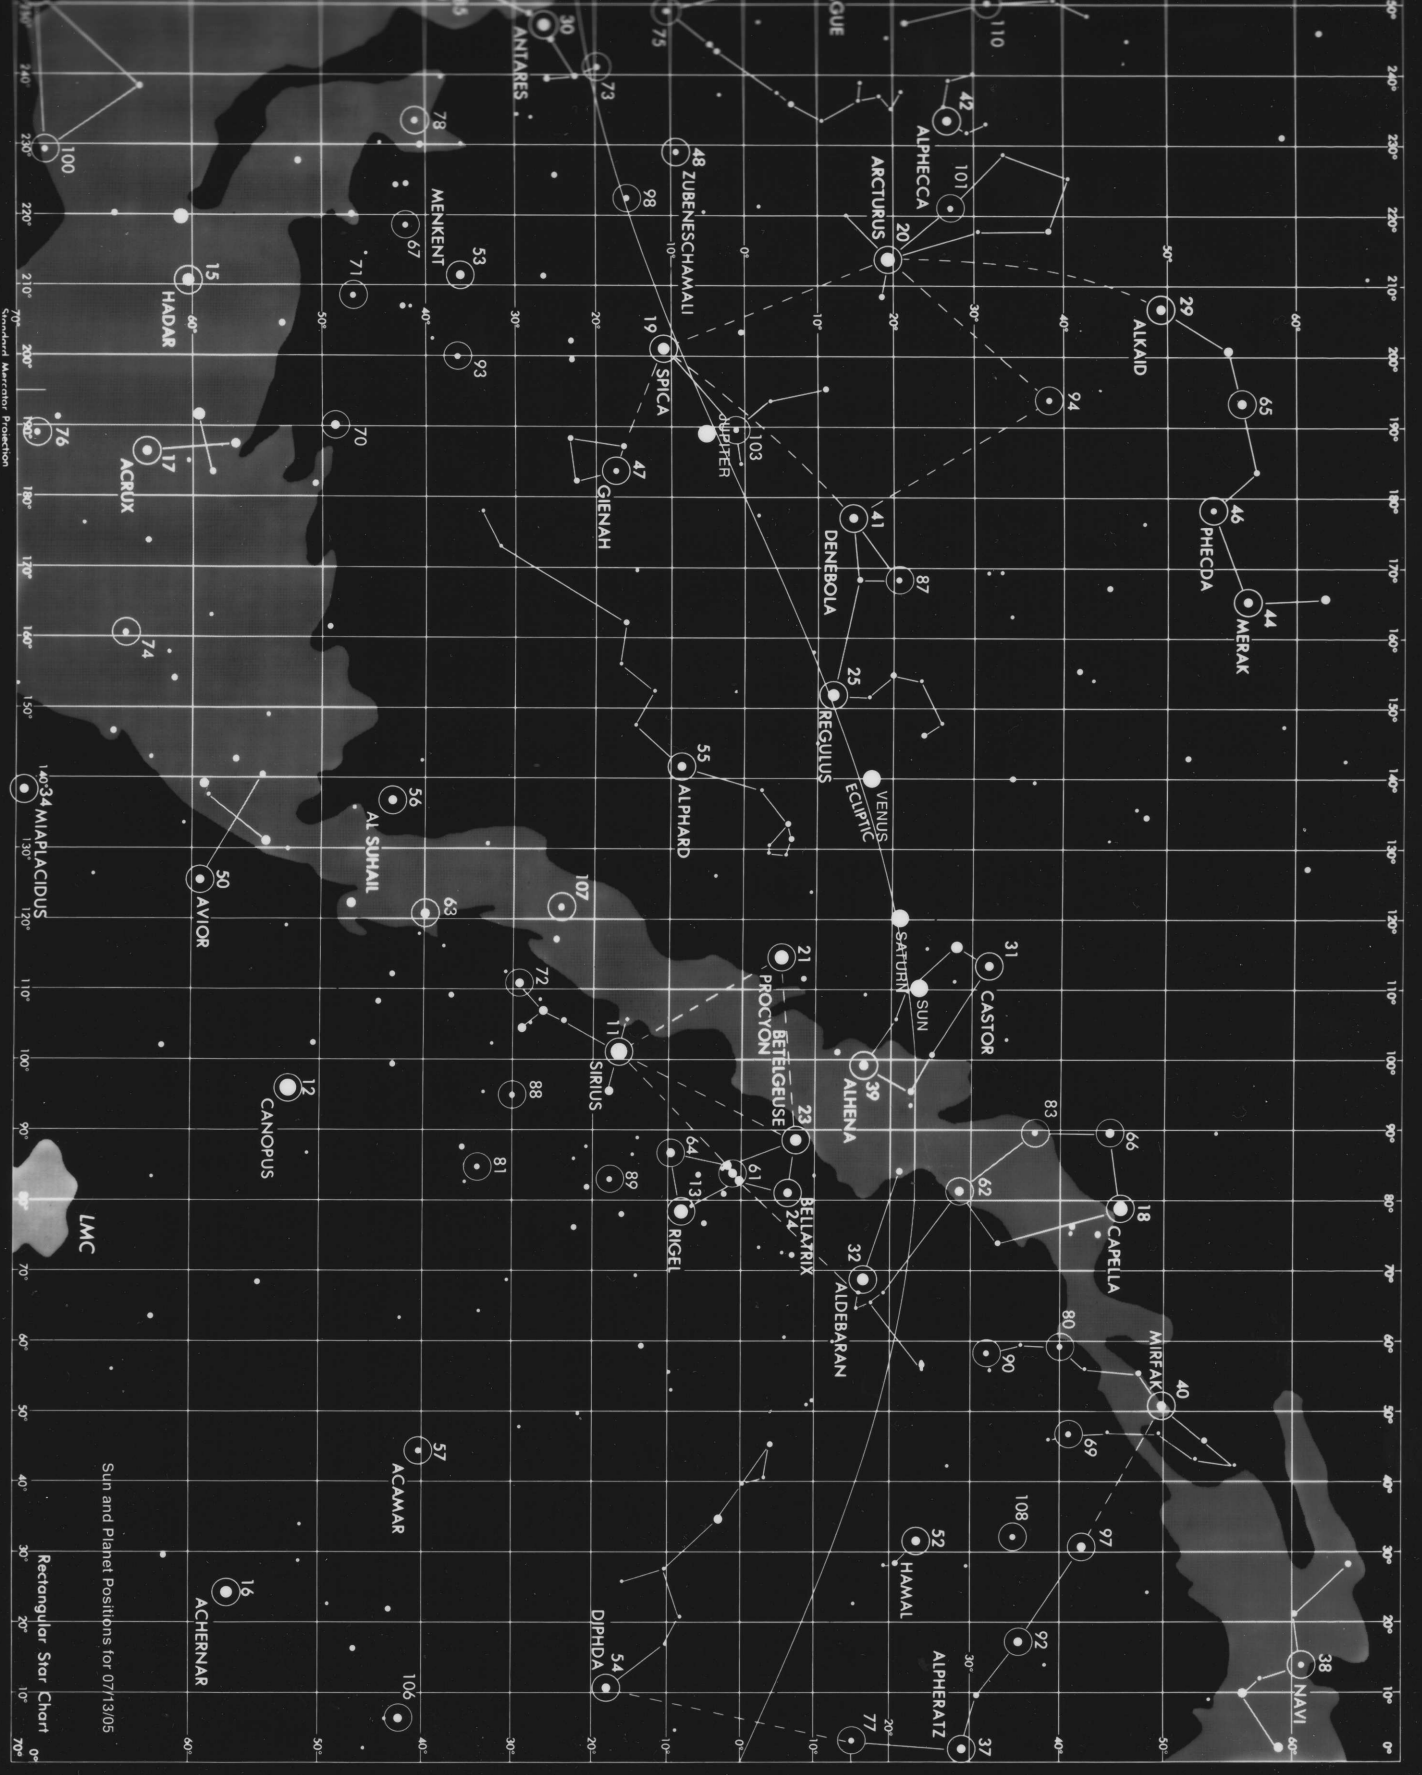

Standard Meridian Projection

Sun and Planet Positions for 07/13/05

Rectangular Star Chart

Standard Mercator Projection