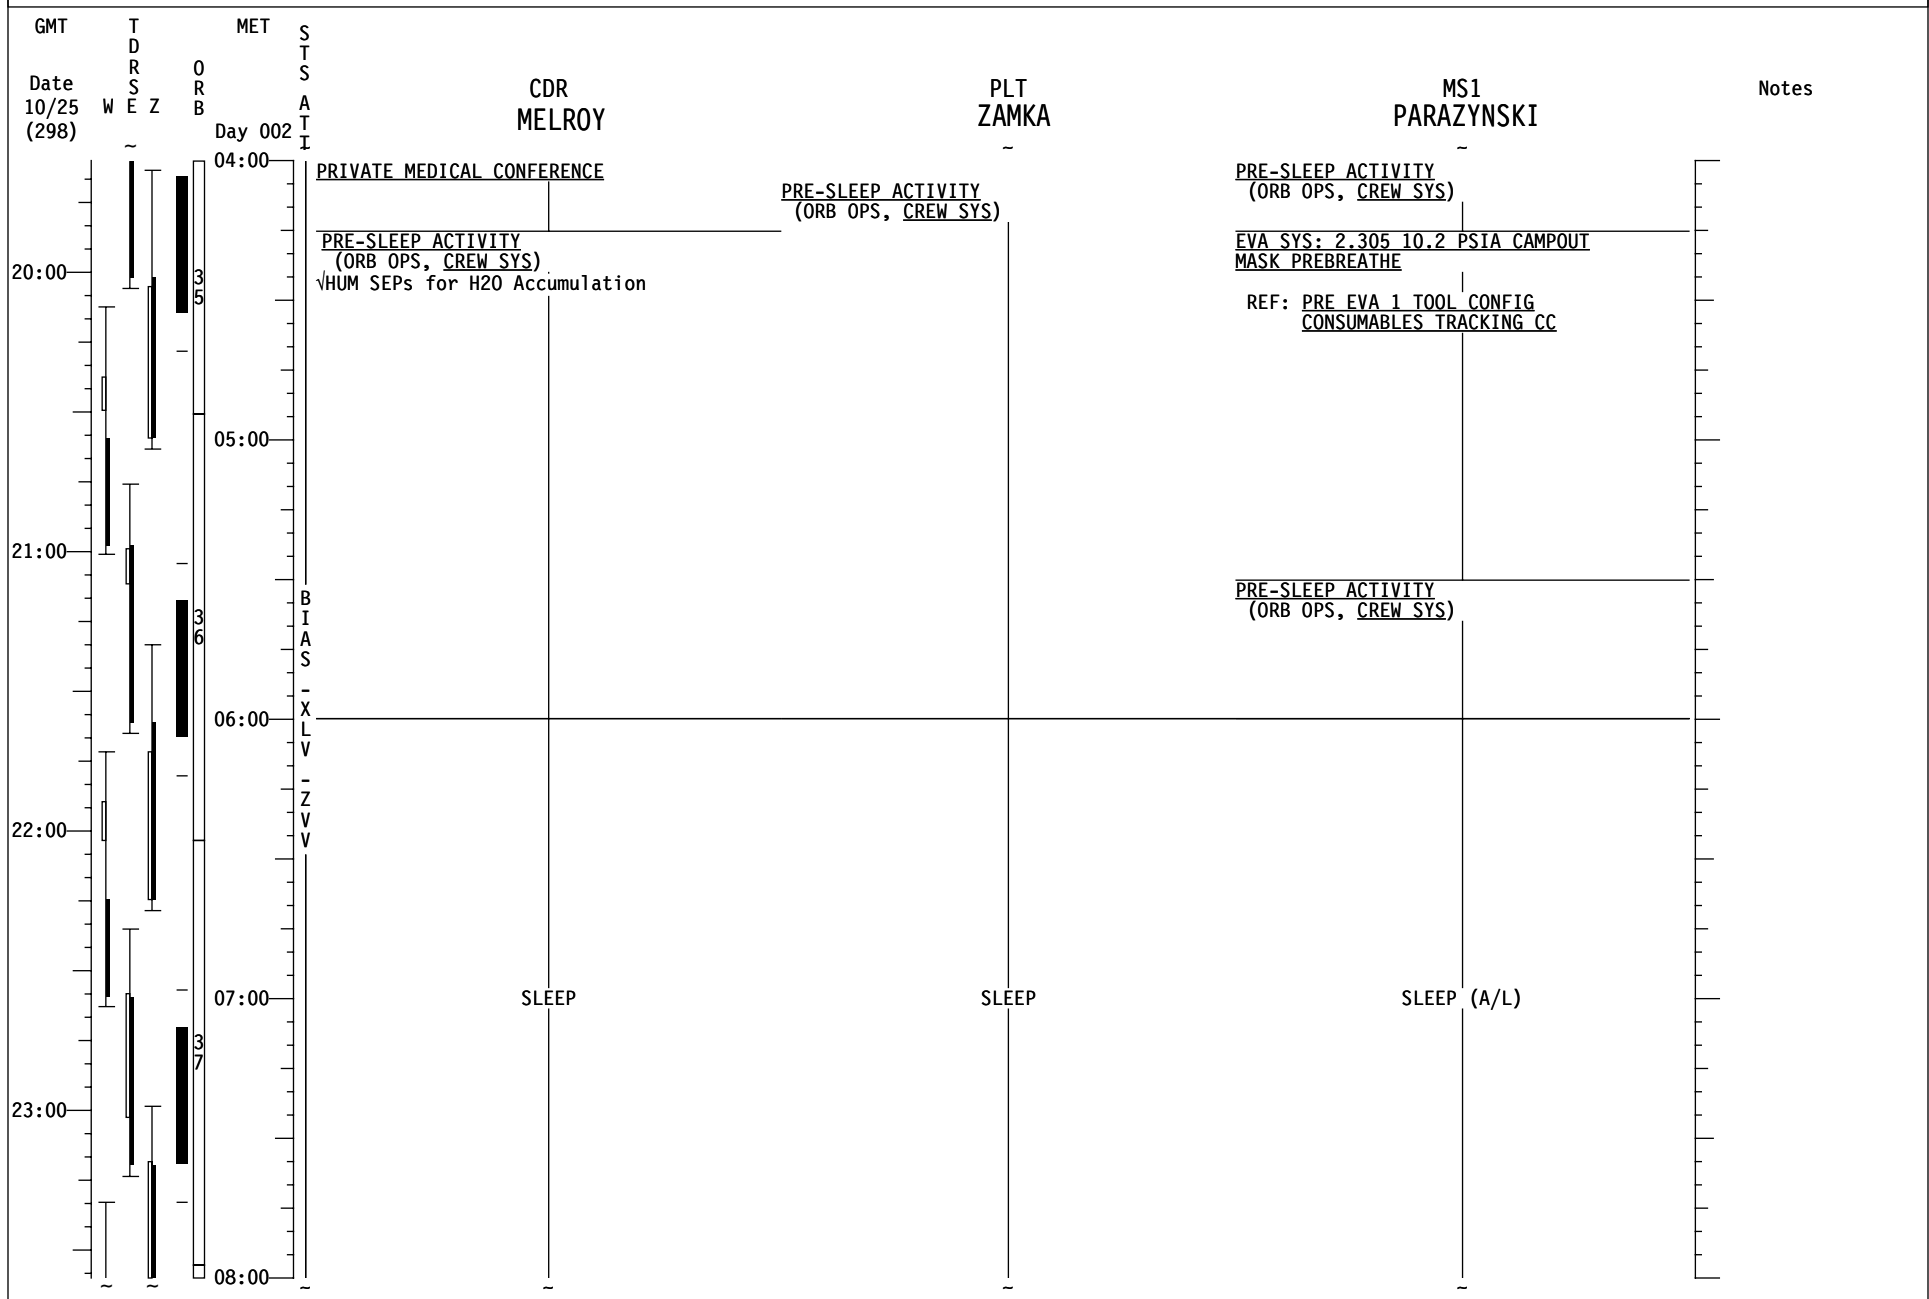

STS-120 FD03