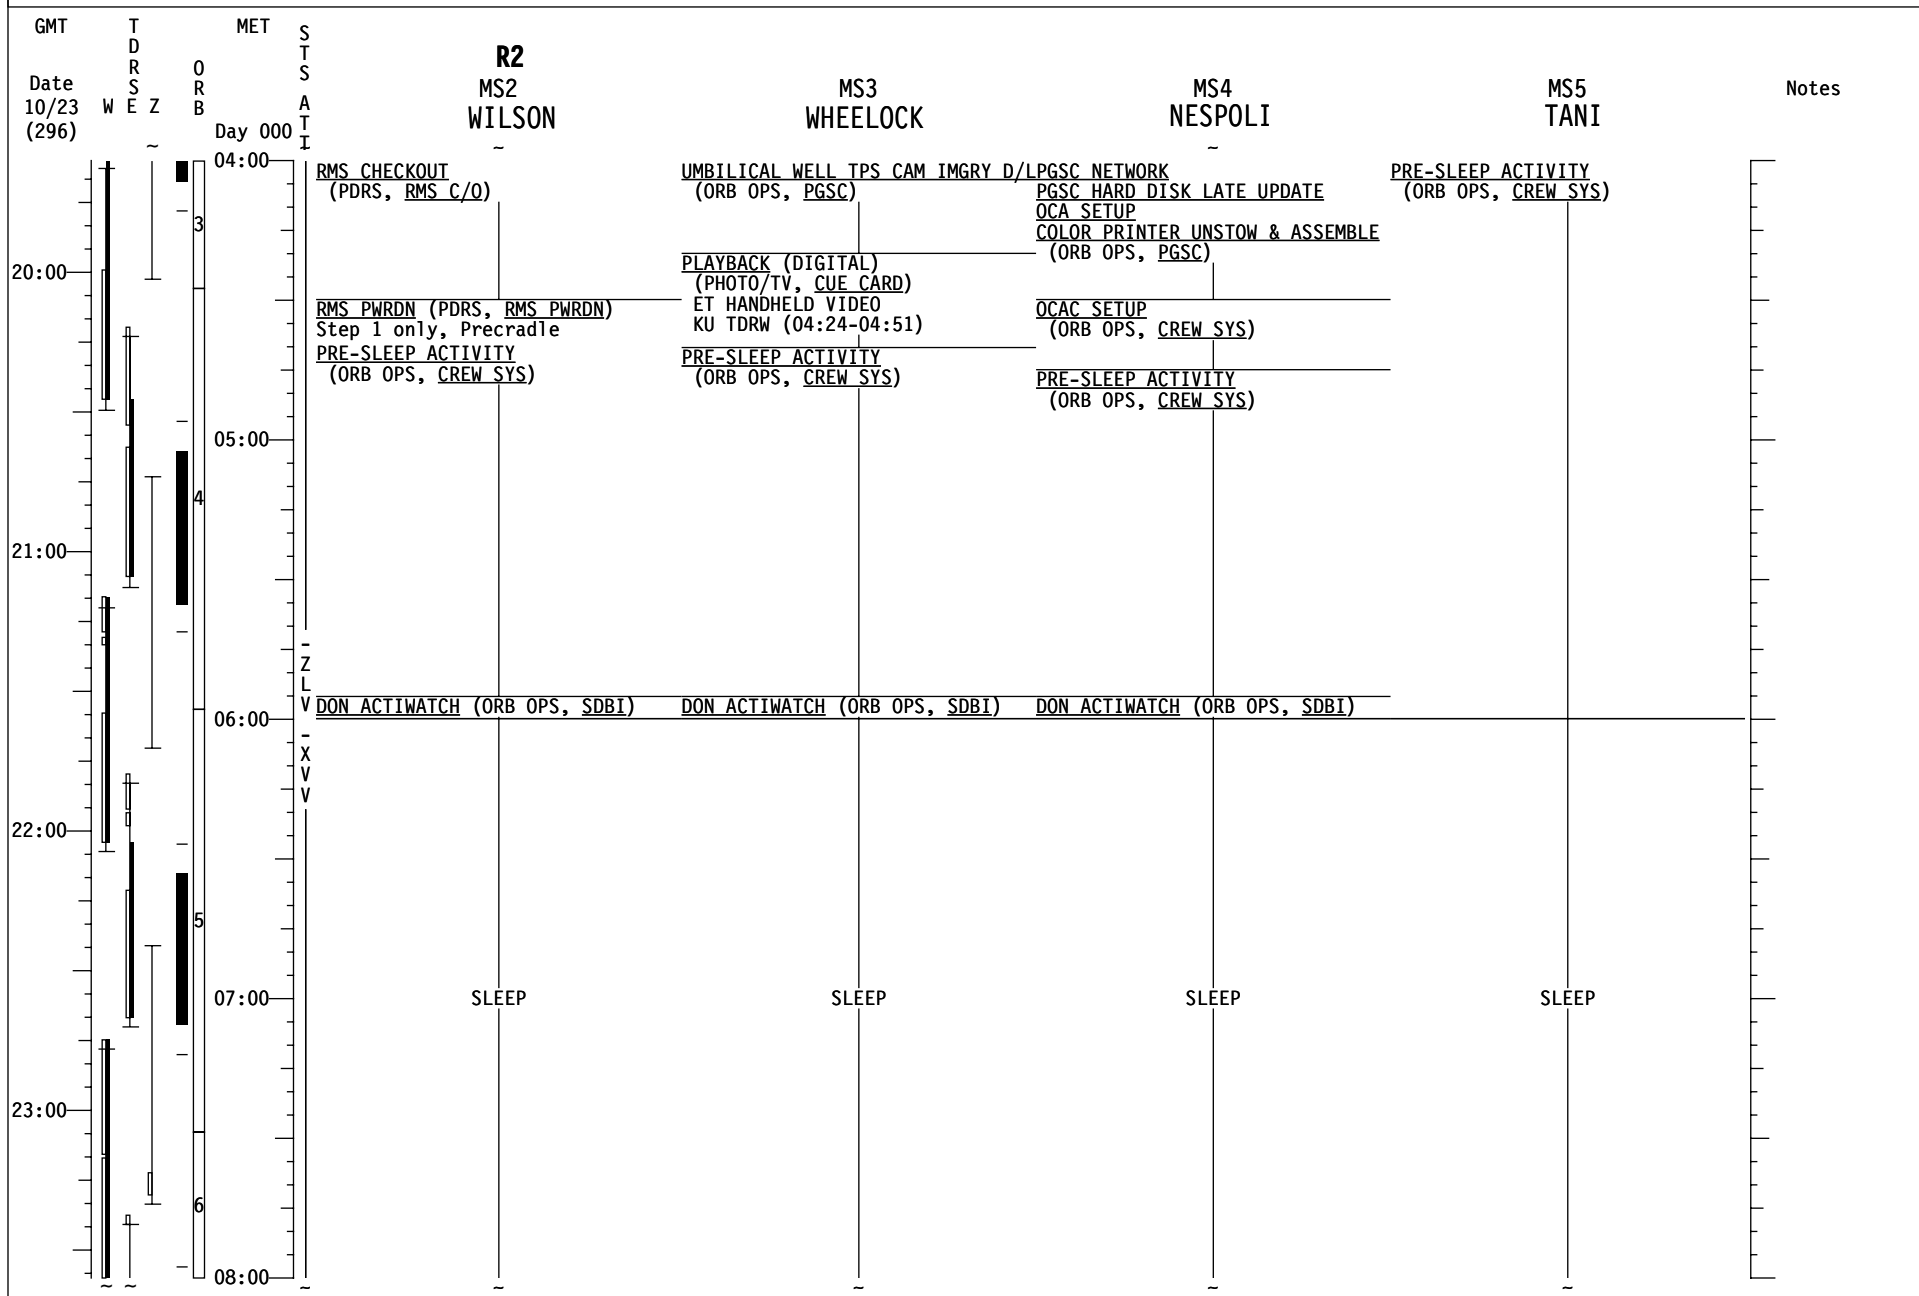

STS-120 FD01