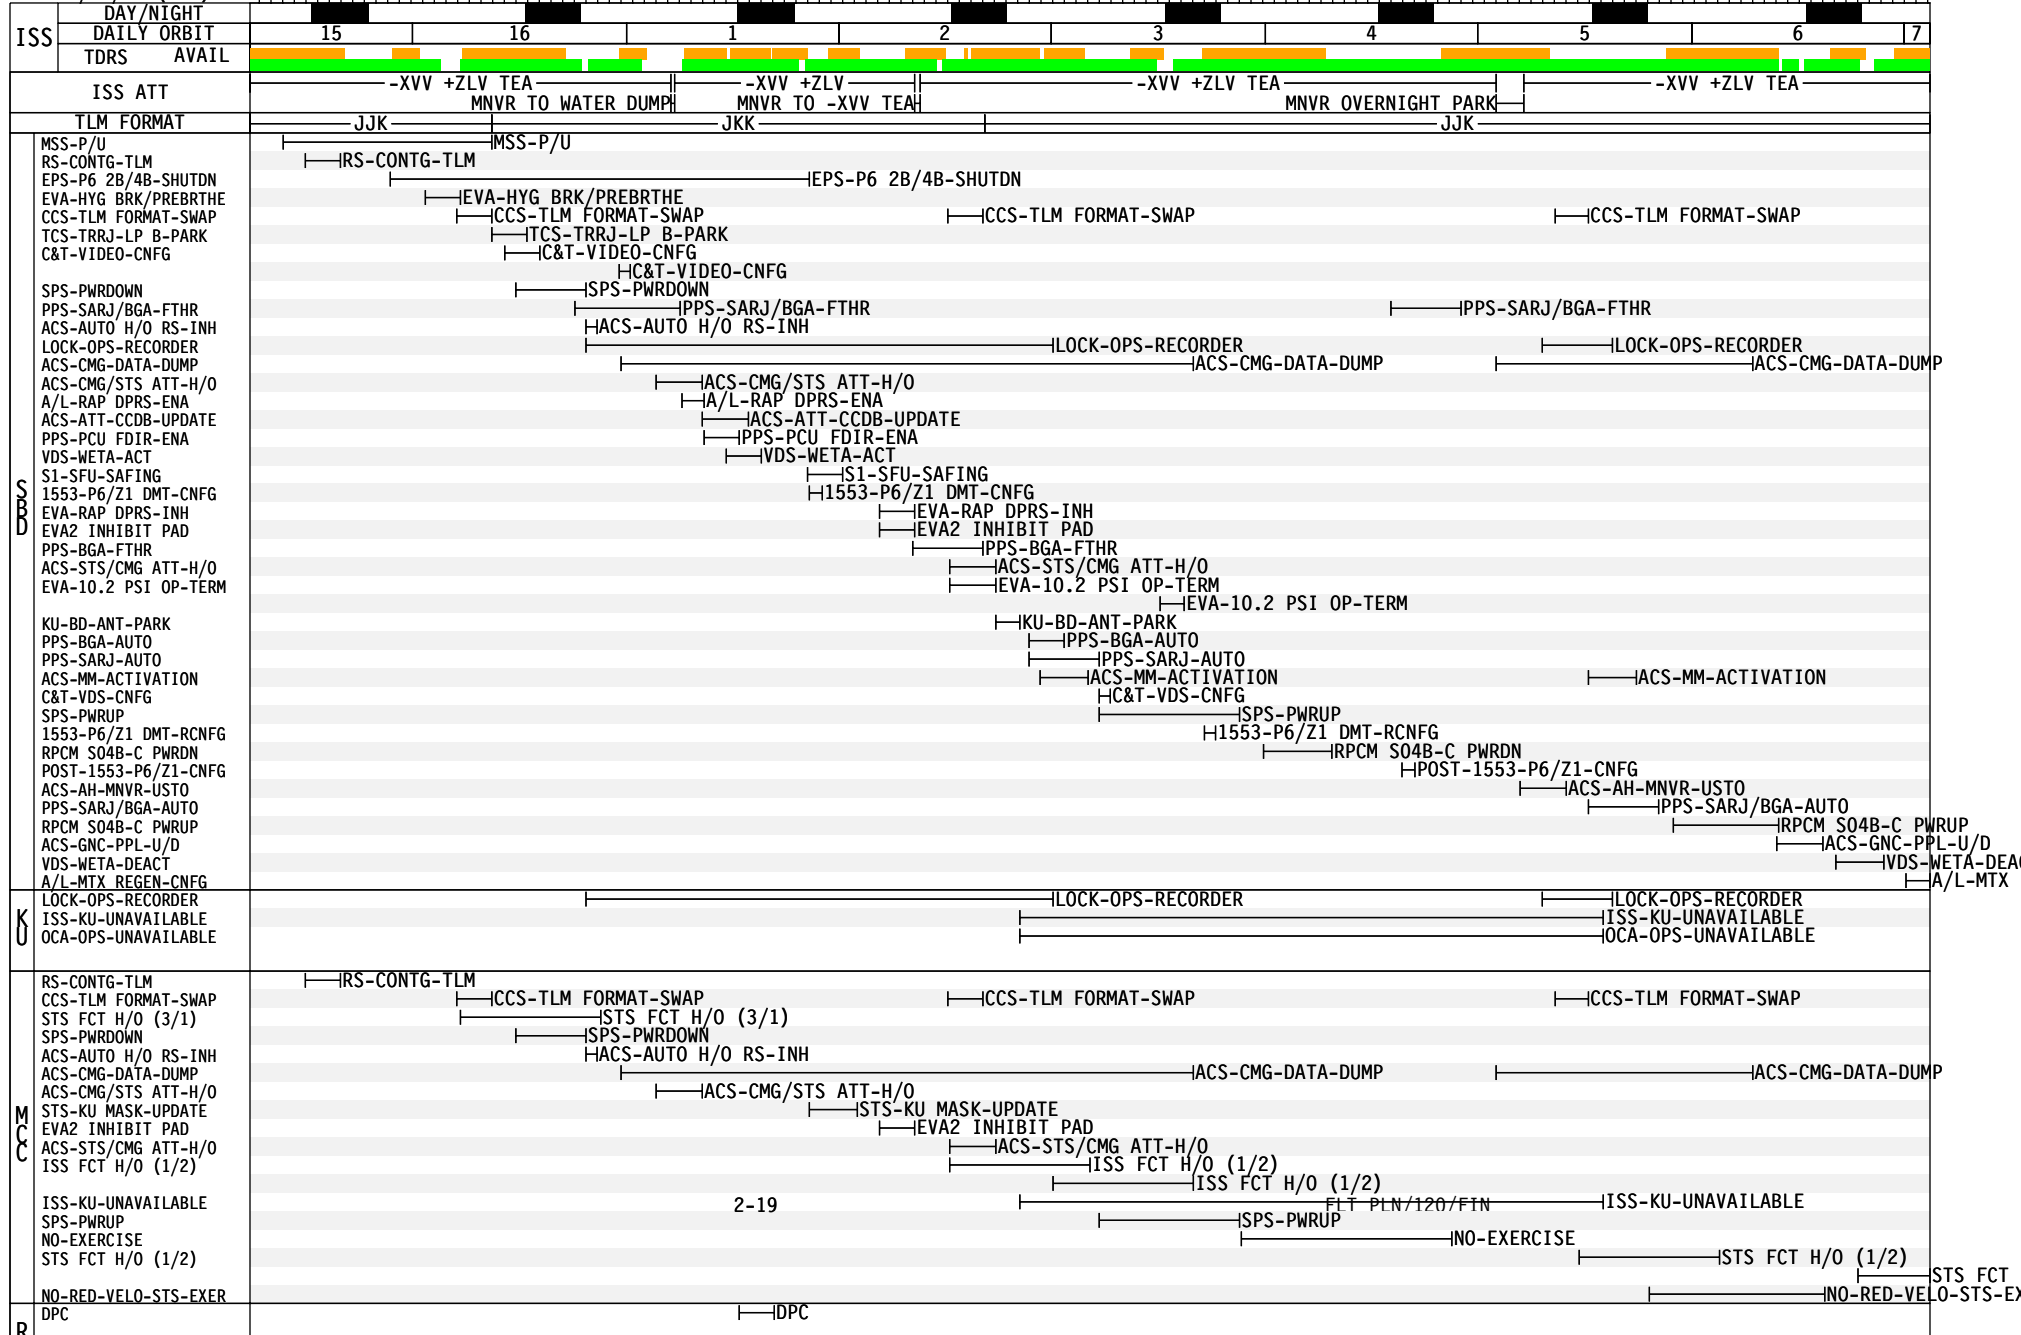

CT 10/27/07 (300)

β =

MET Day 004

FDO6

GMT 10/28/07 (301)