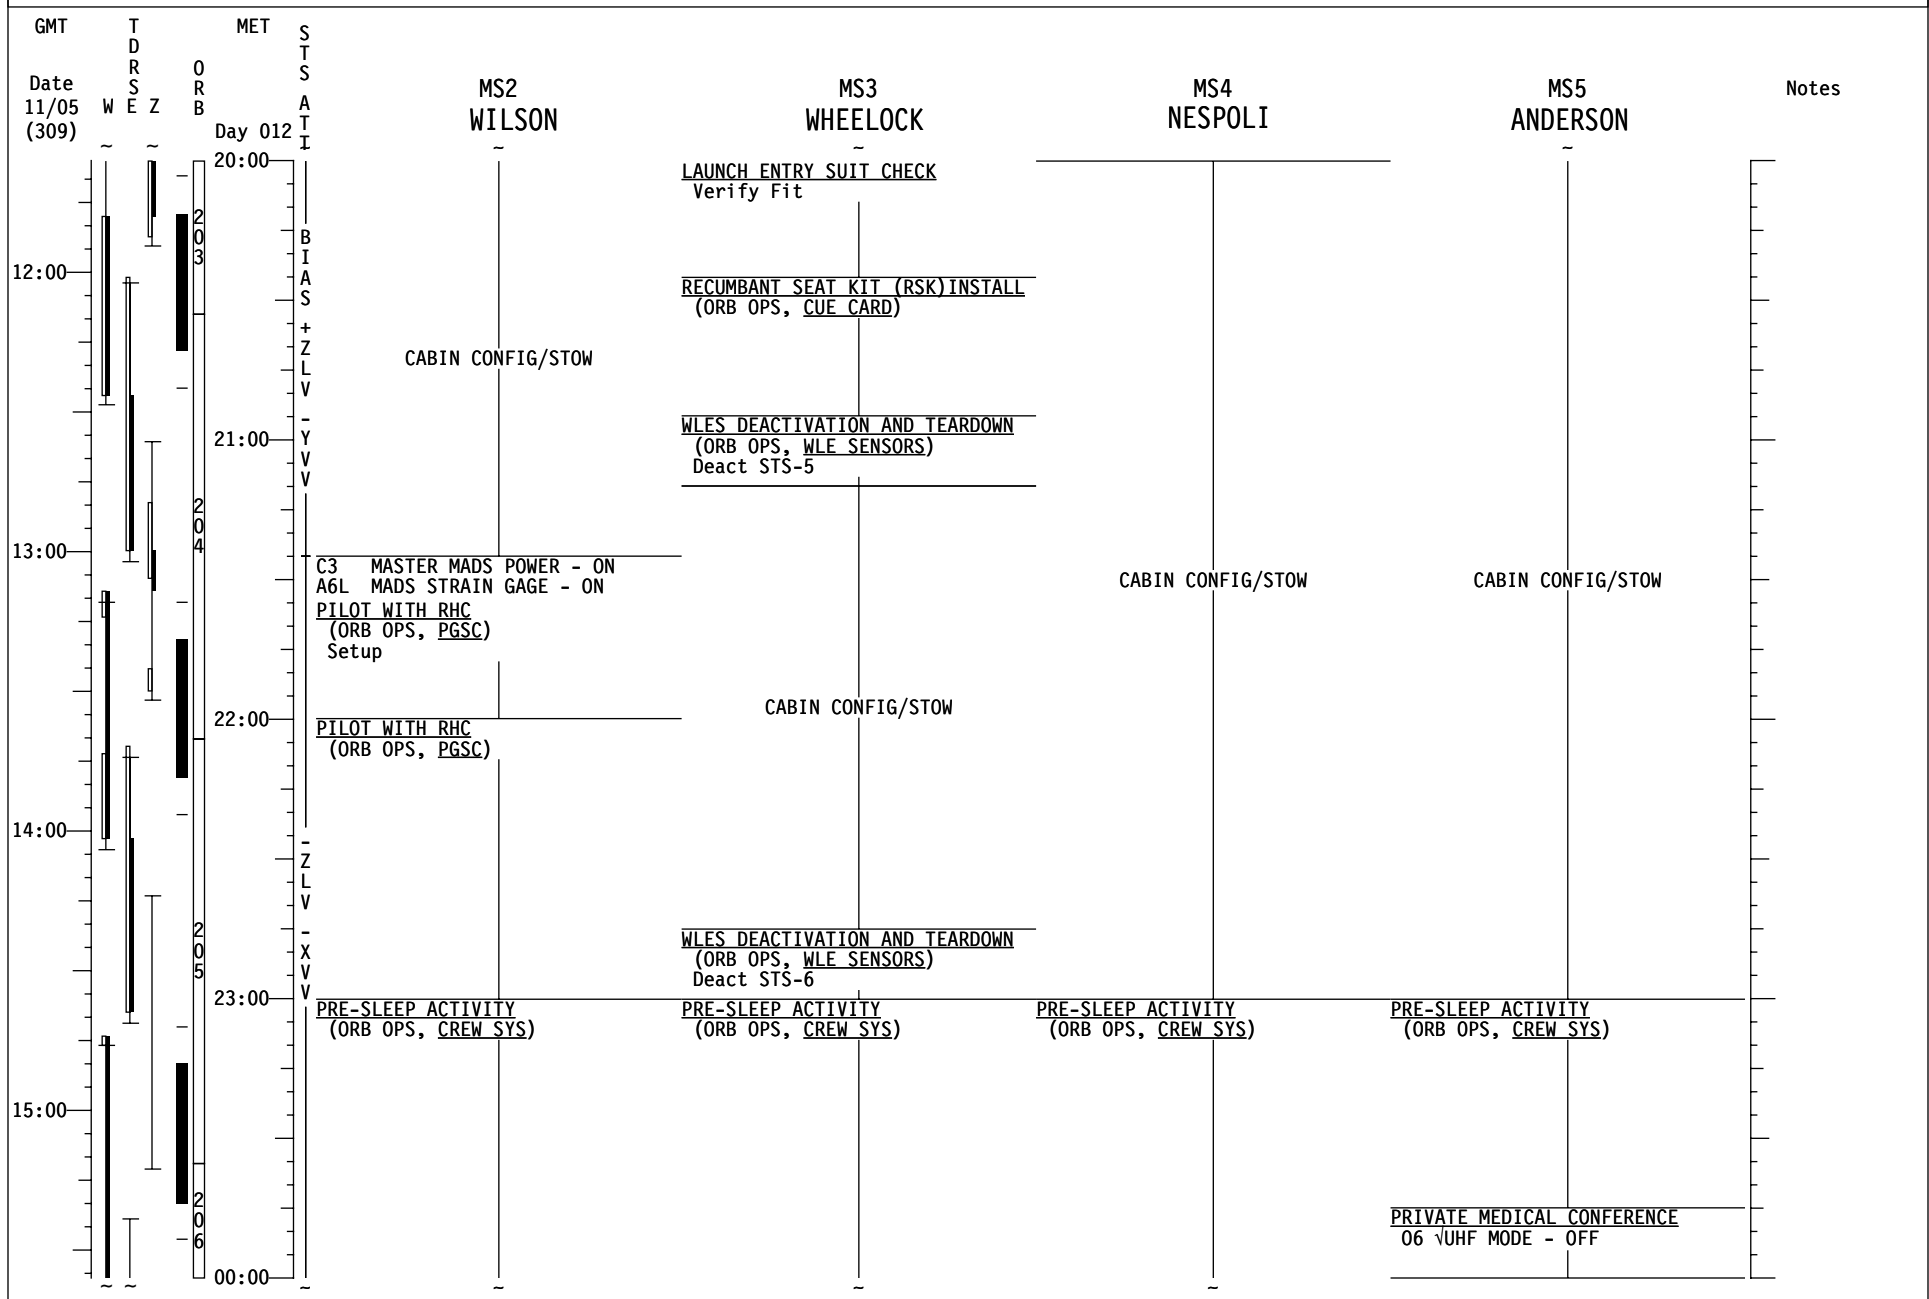

STS-120 FD14