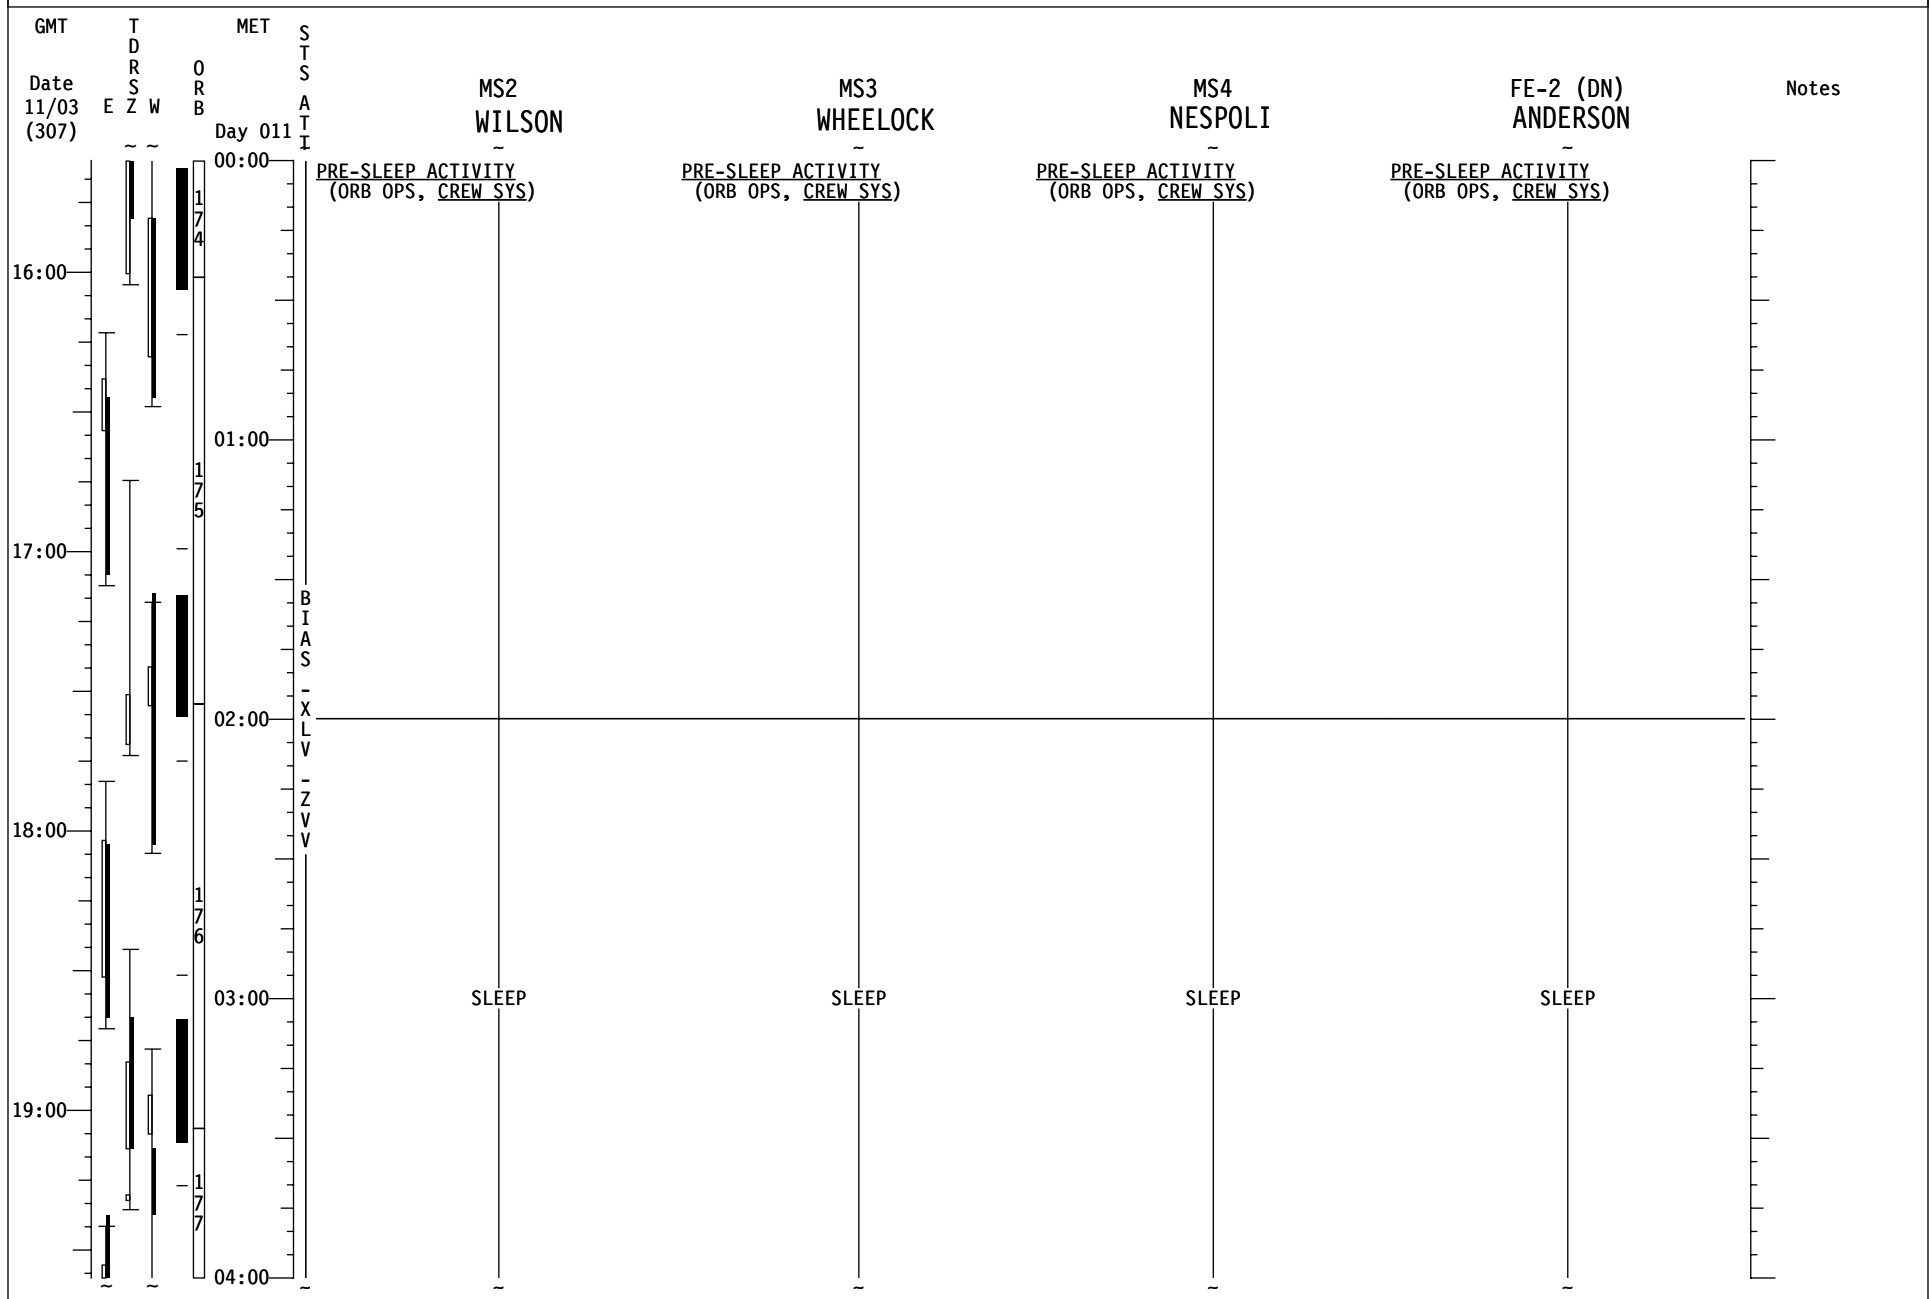

STS-120 FD12