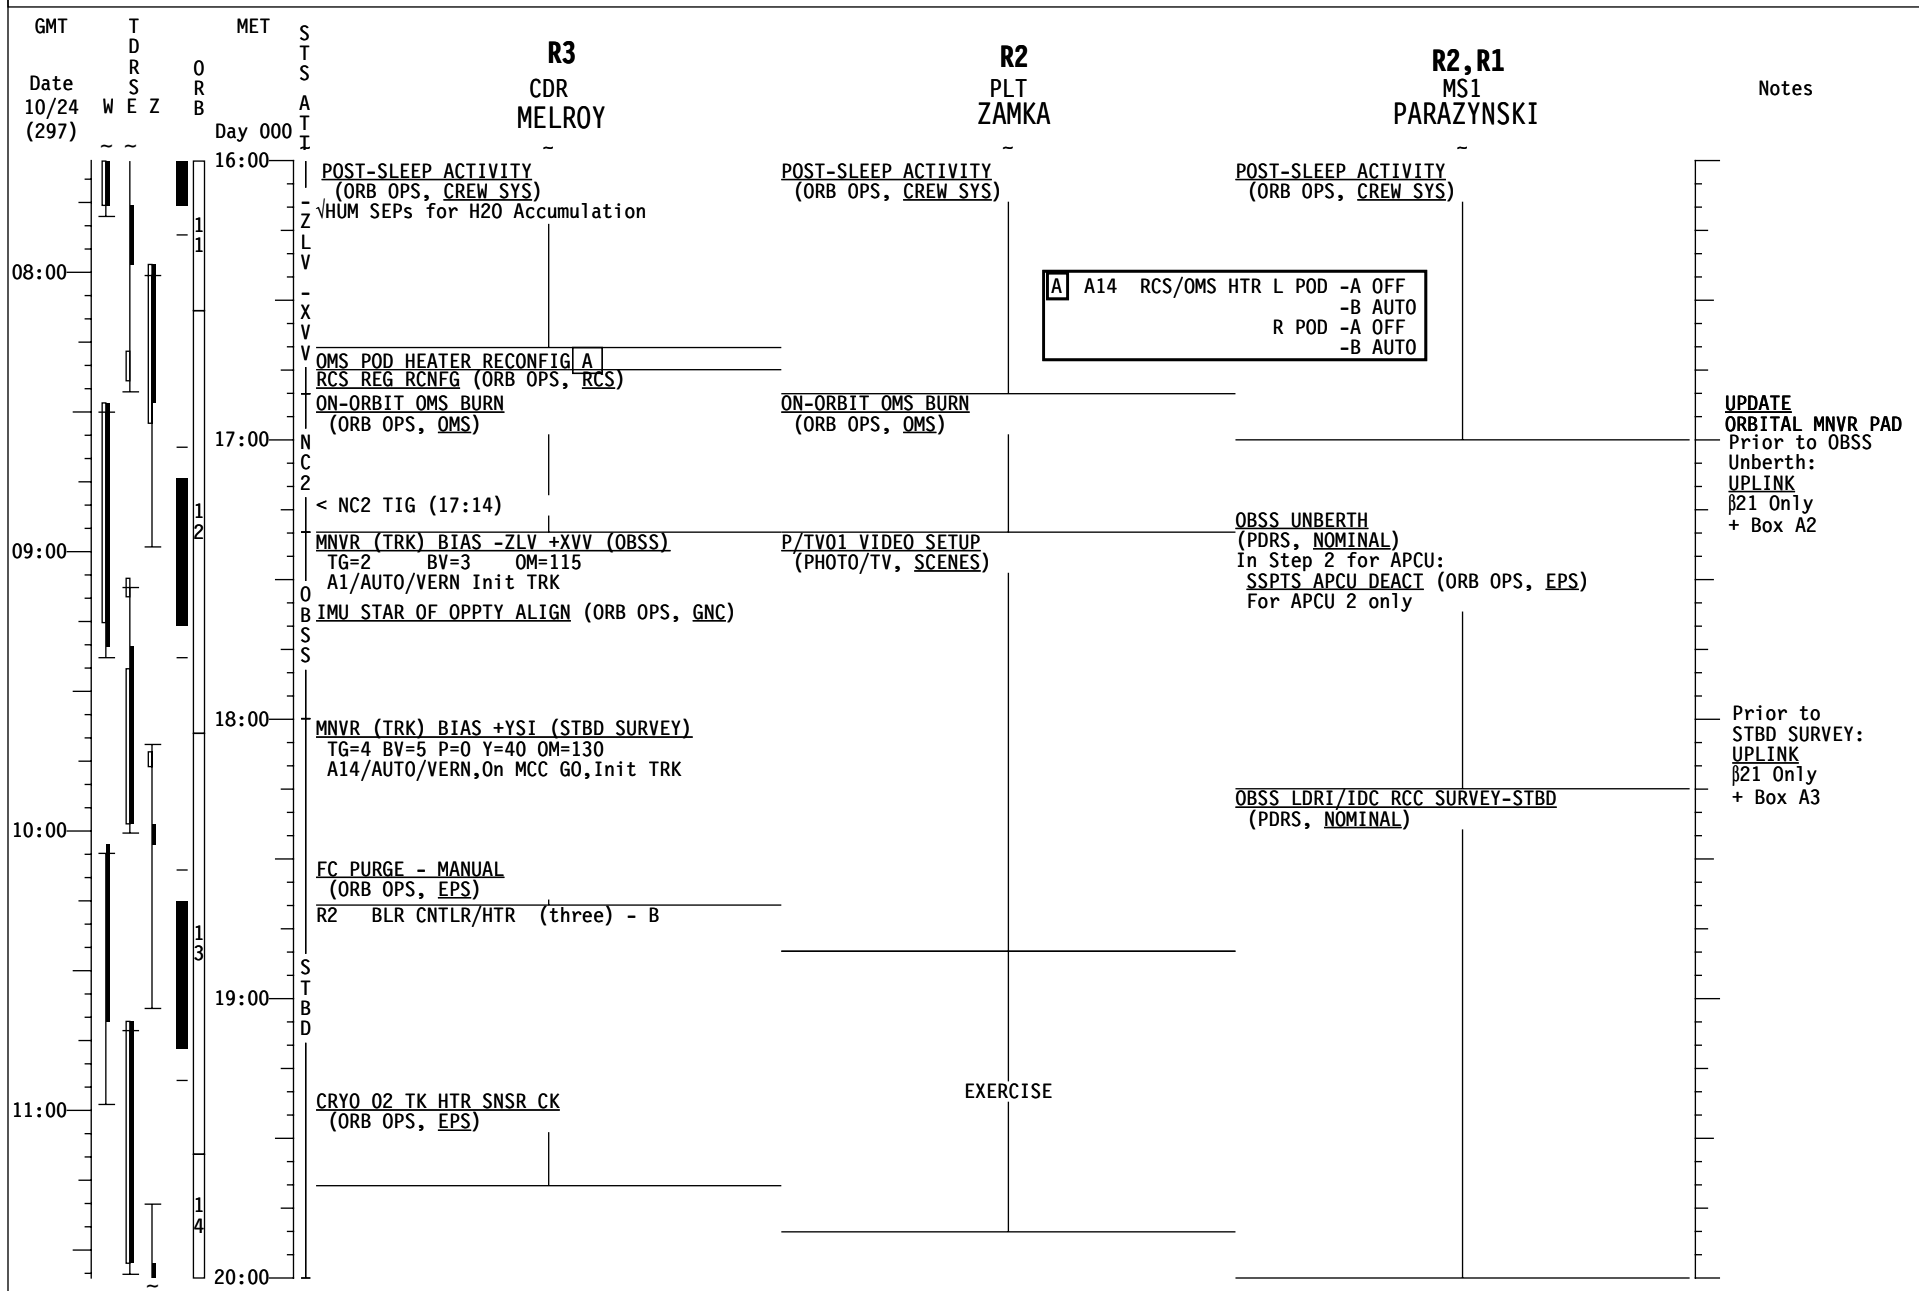

STS-120 FD02

A A14 RCS/OMS HTR L POD -A OFF
-B AUTO
R POD -A OFF
-B AUTO