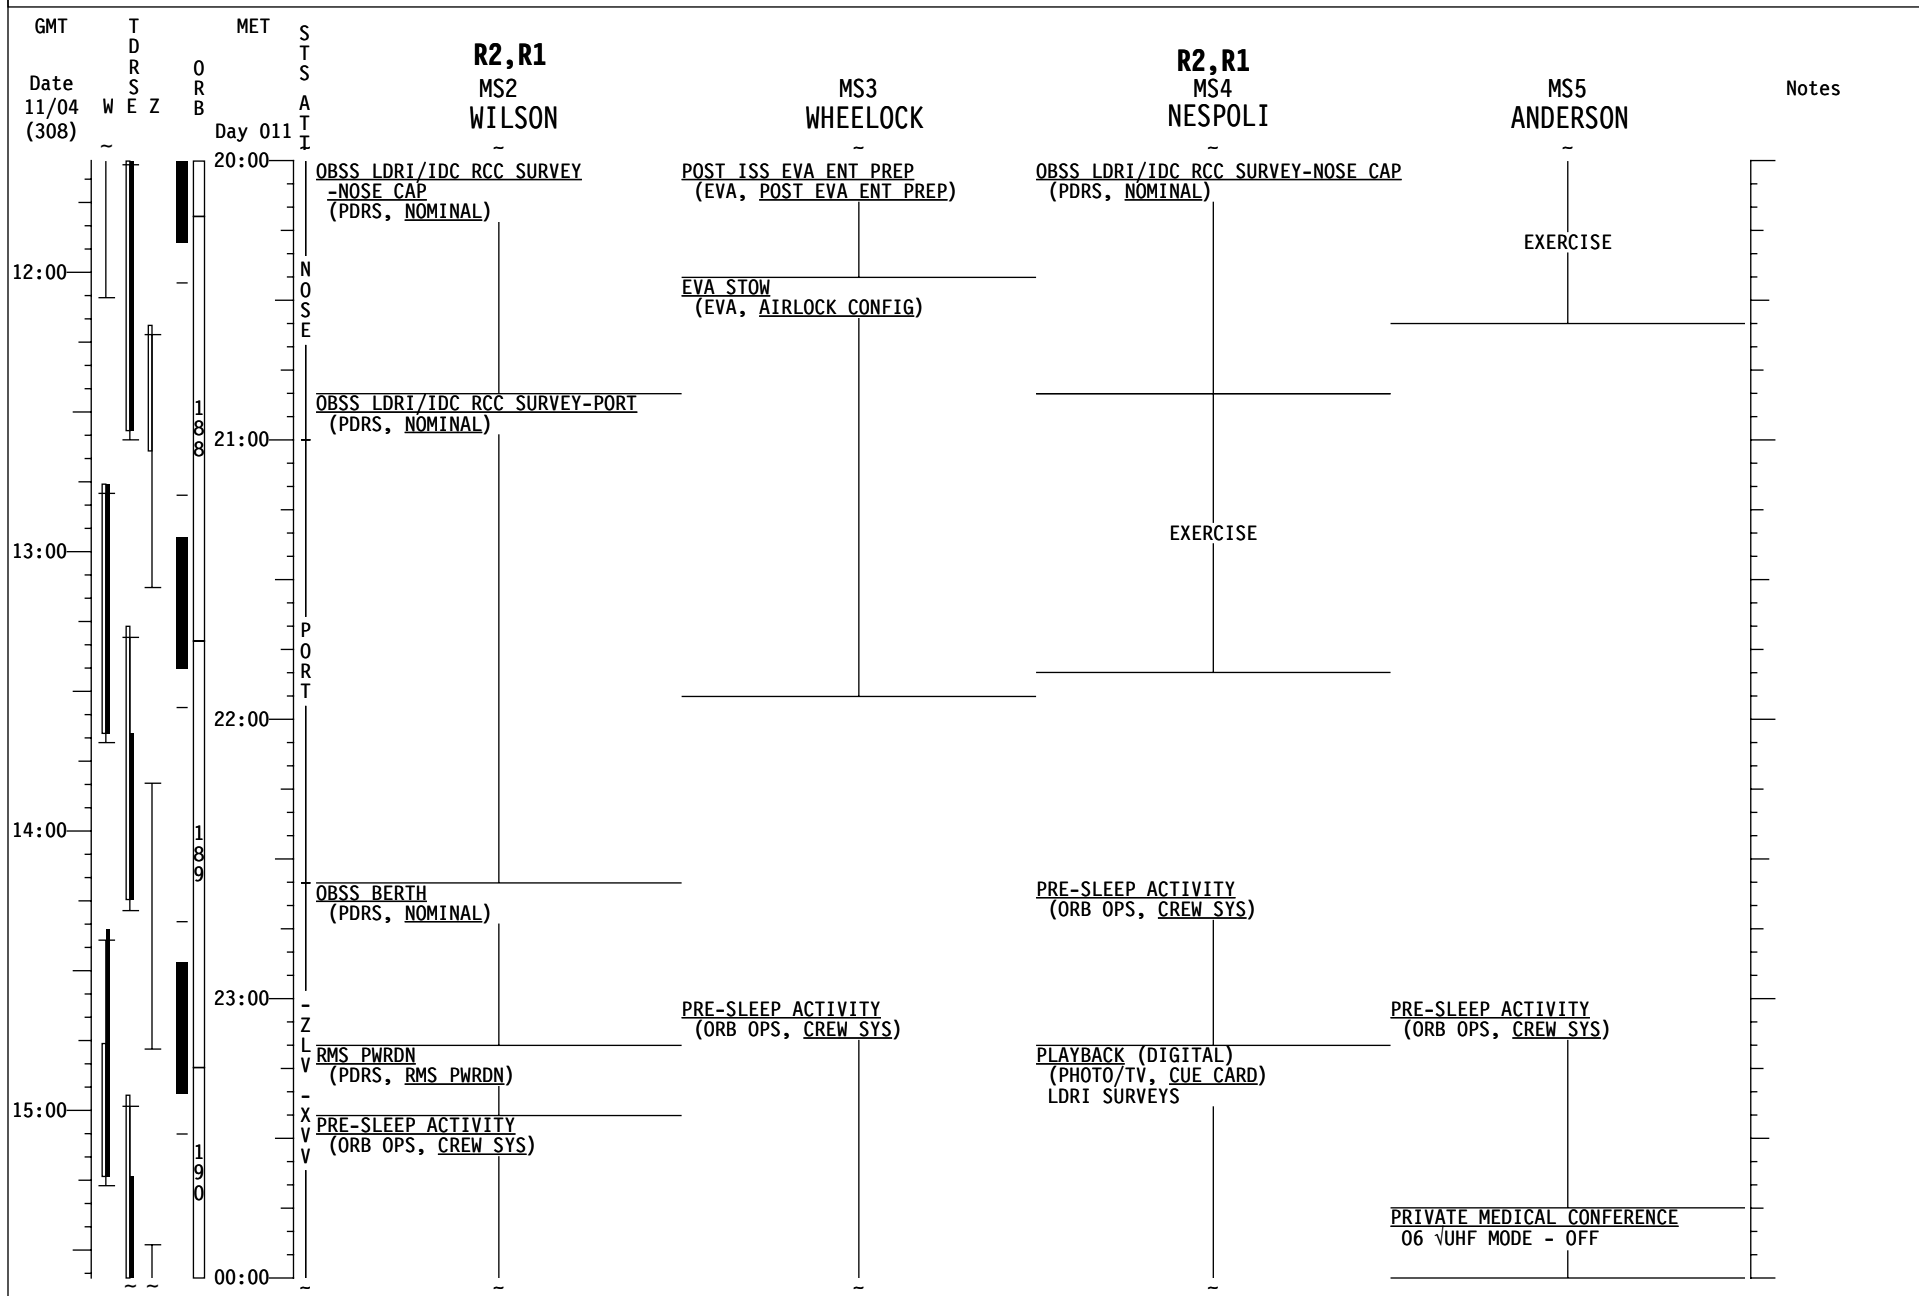

STS-120 FD13