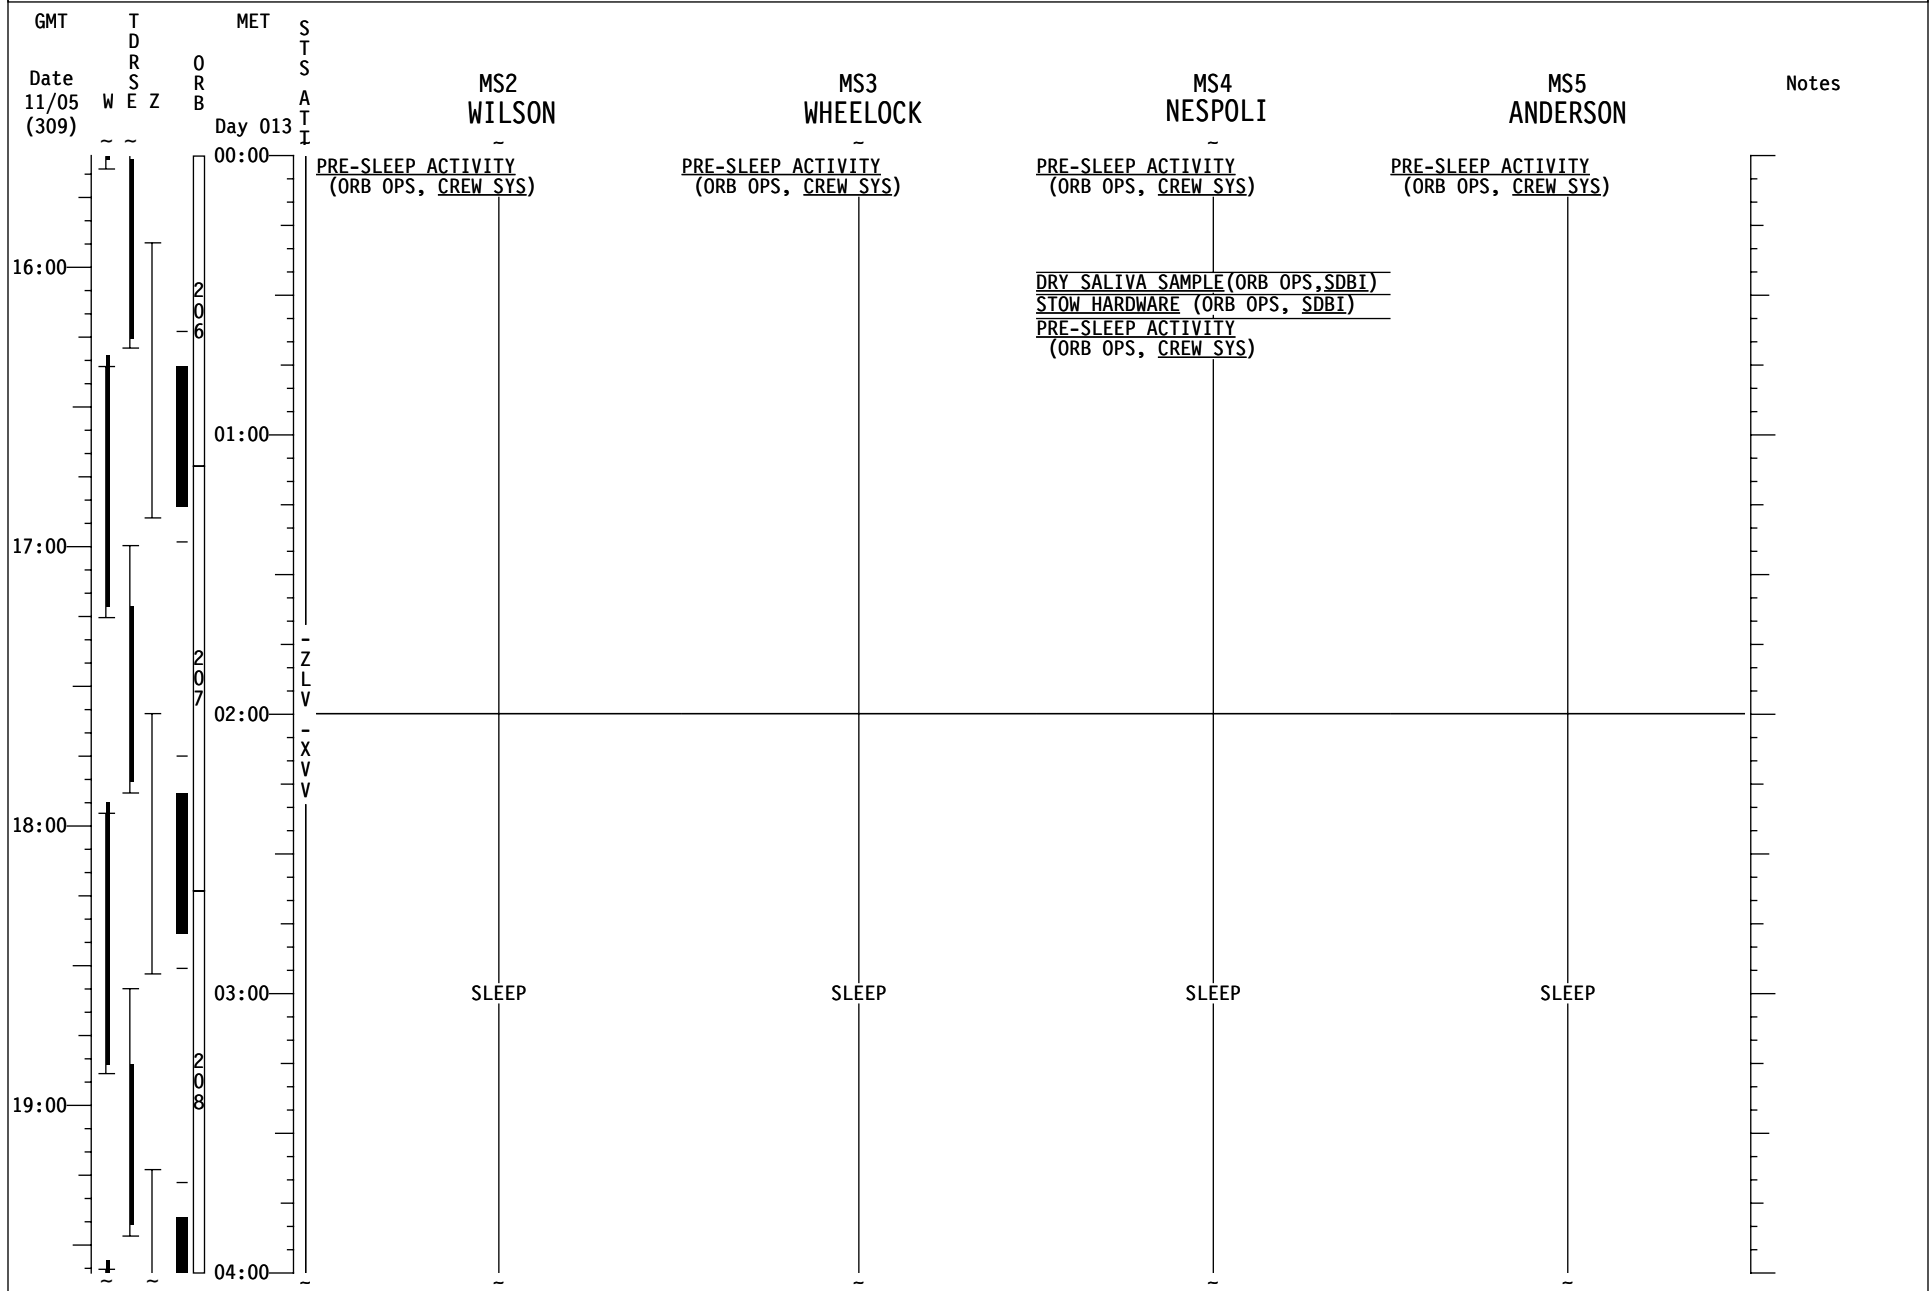

STS-120 FD14