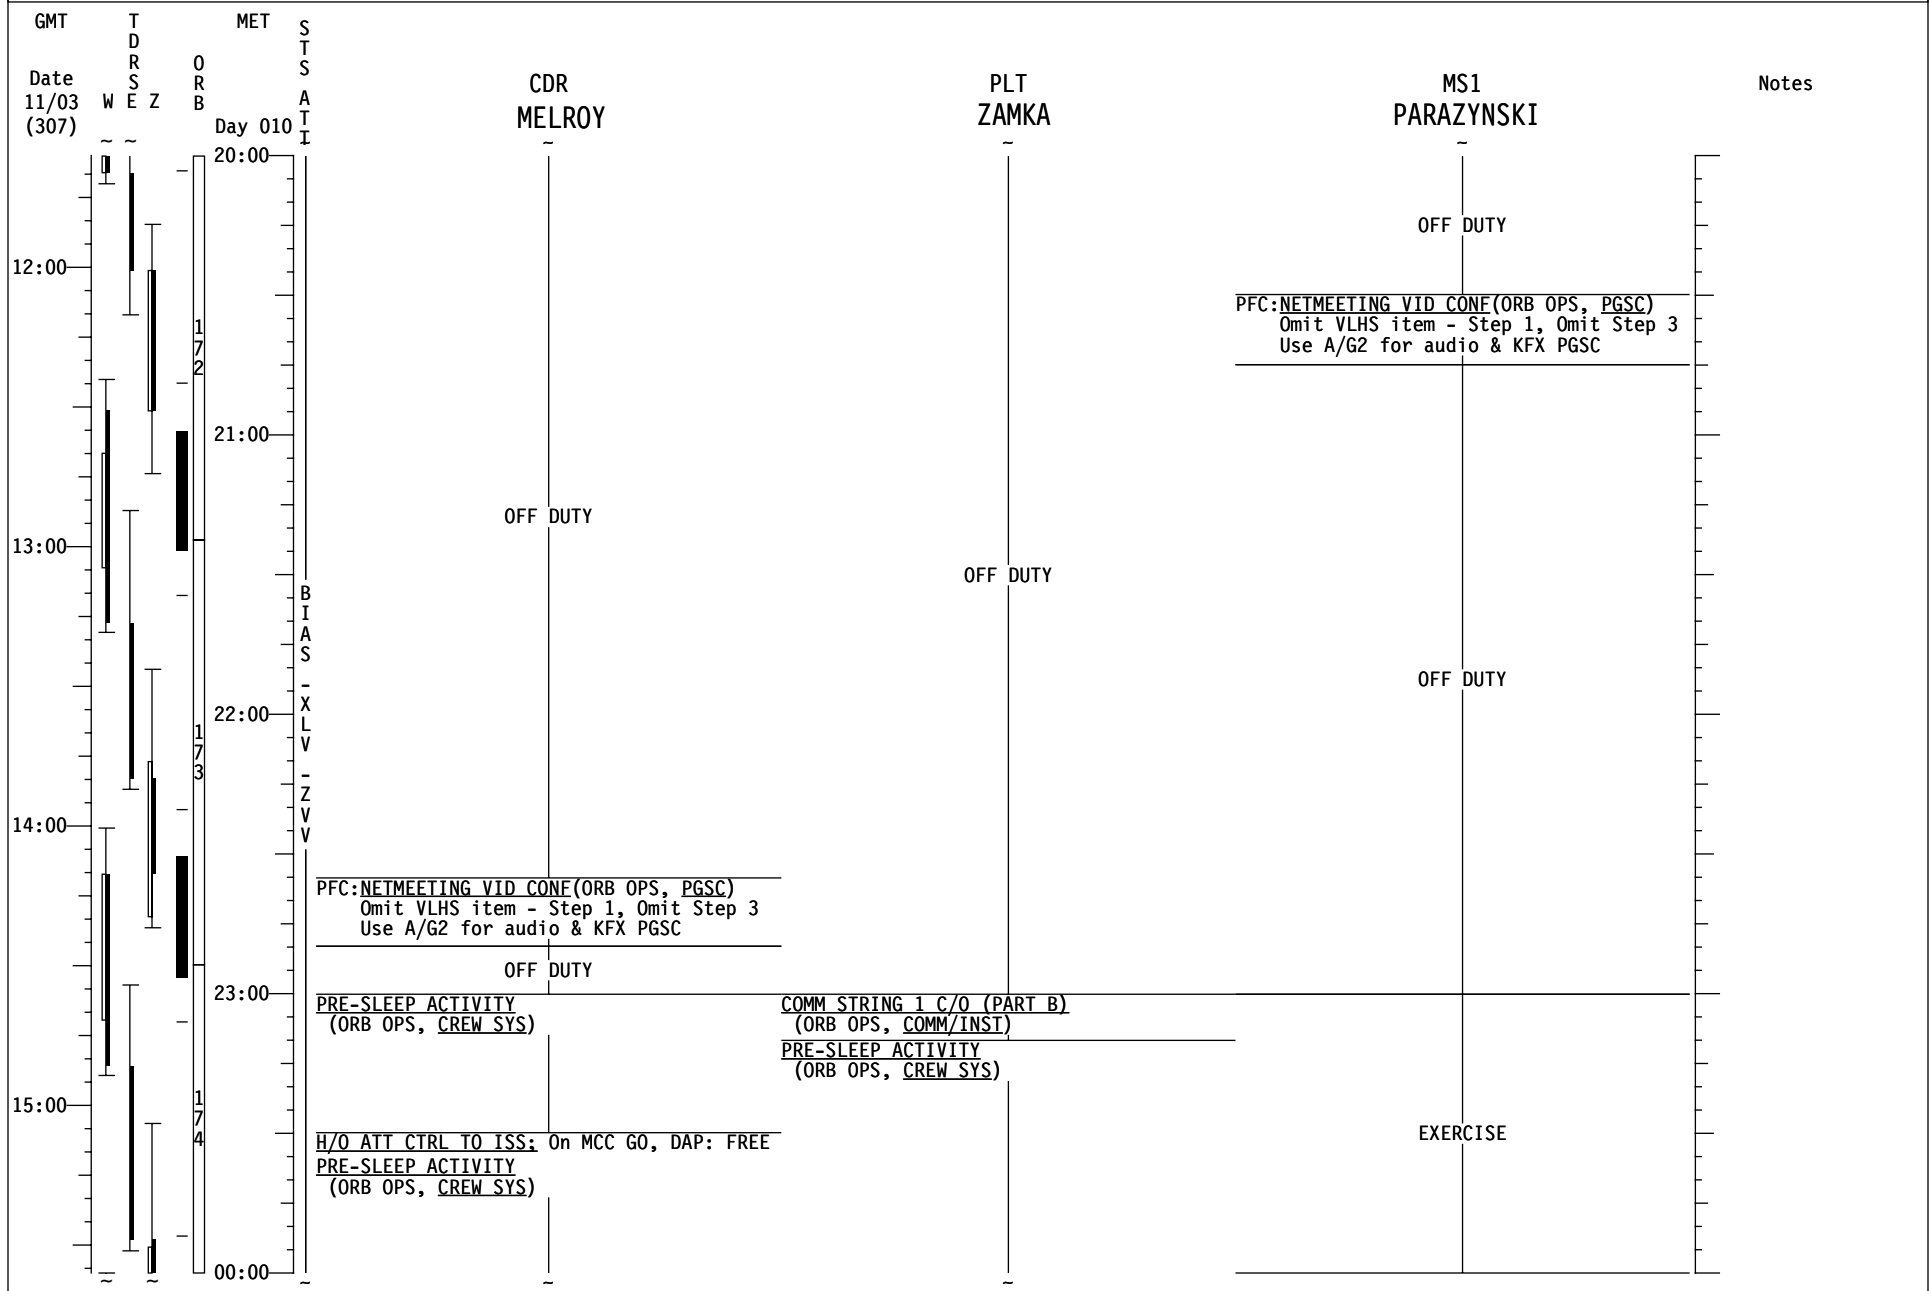

STS-120 FD12