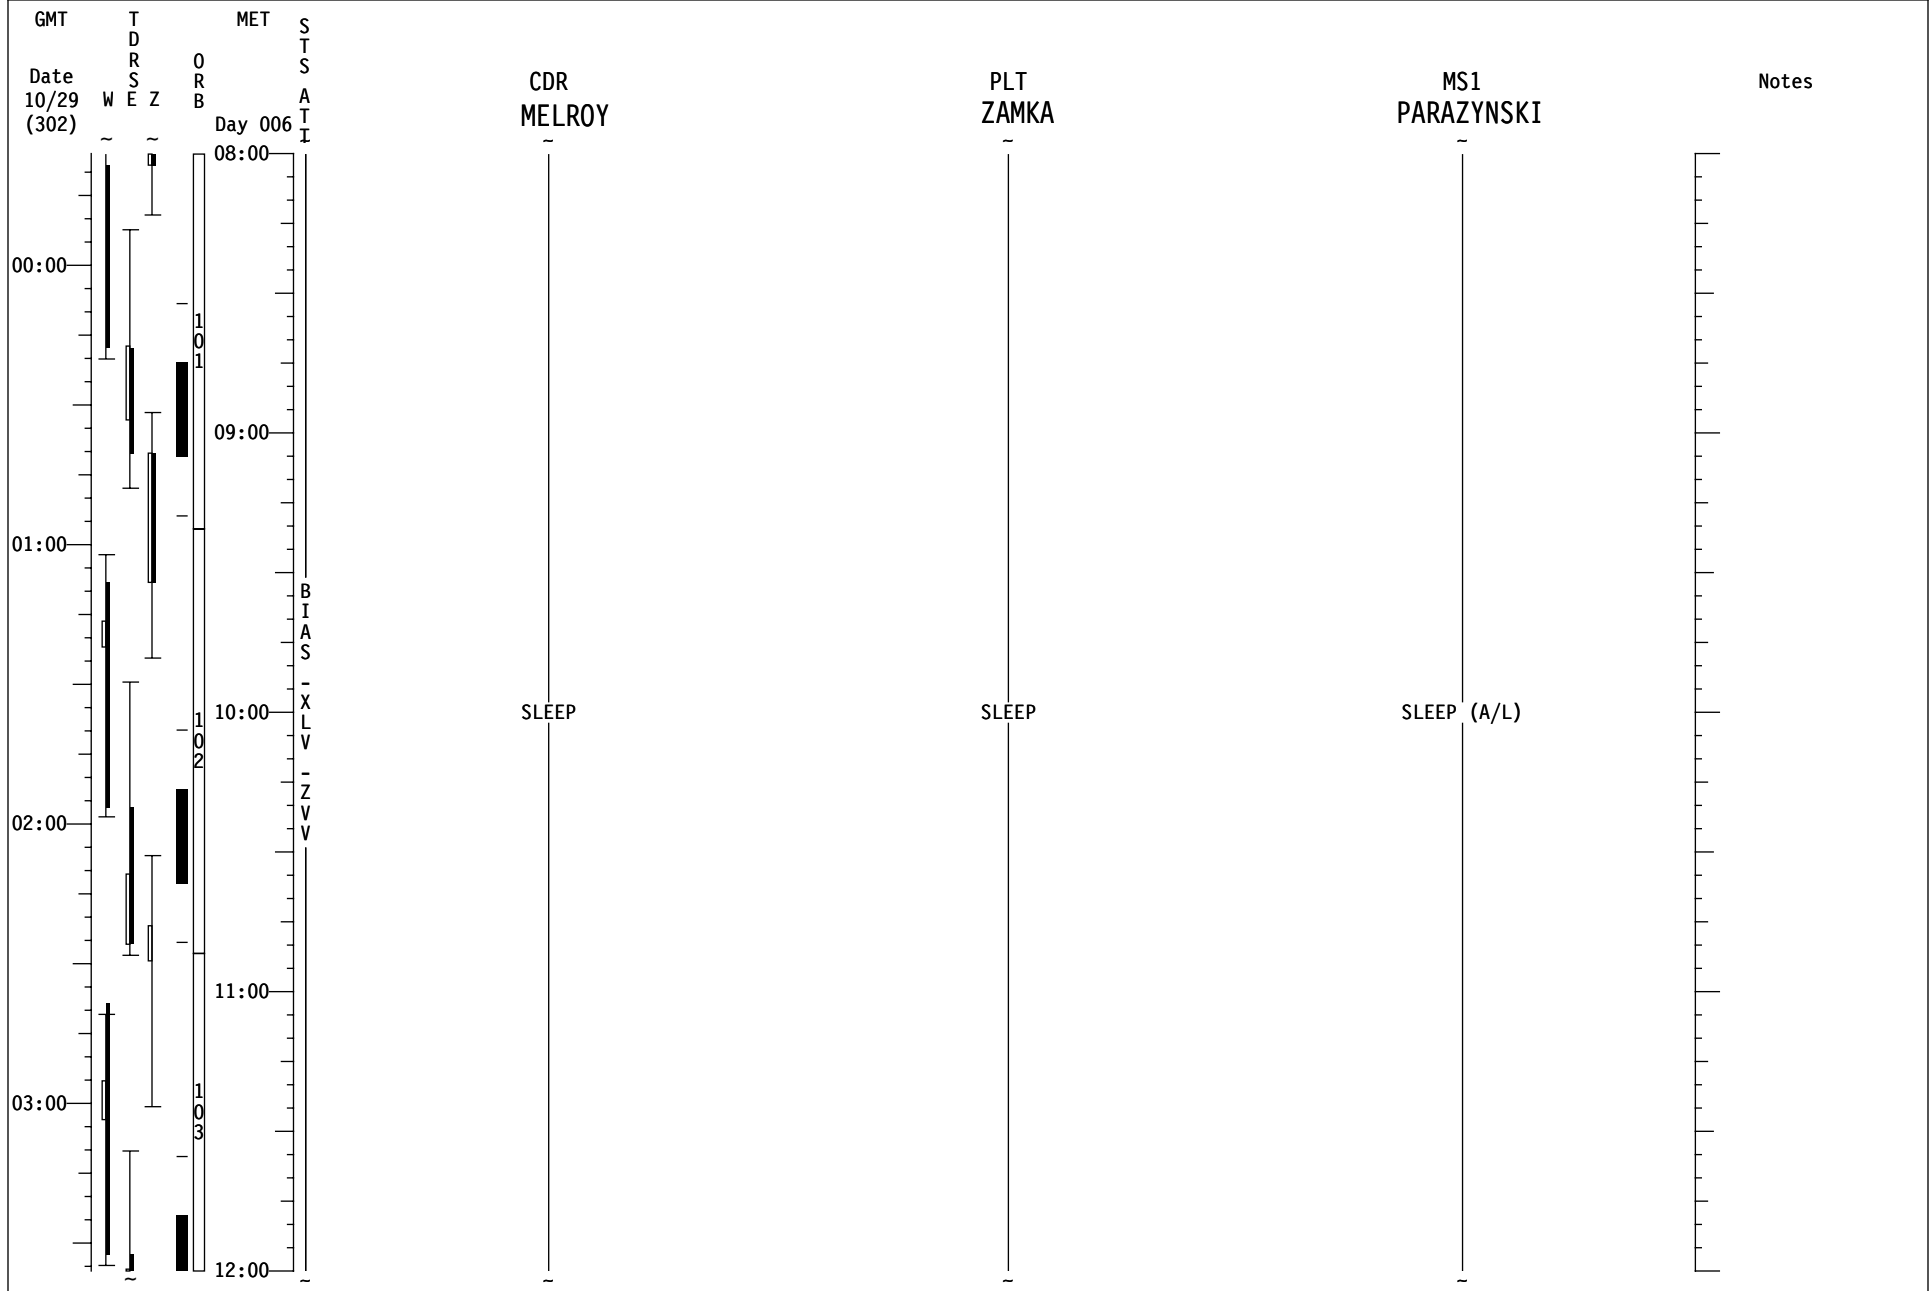

STS-120 FD07