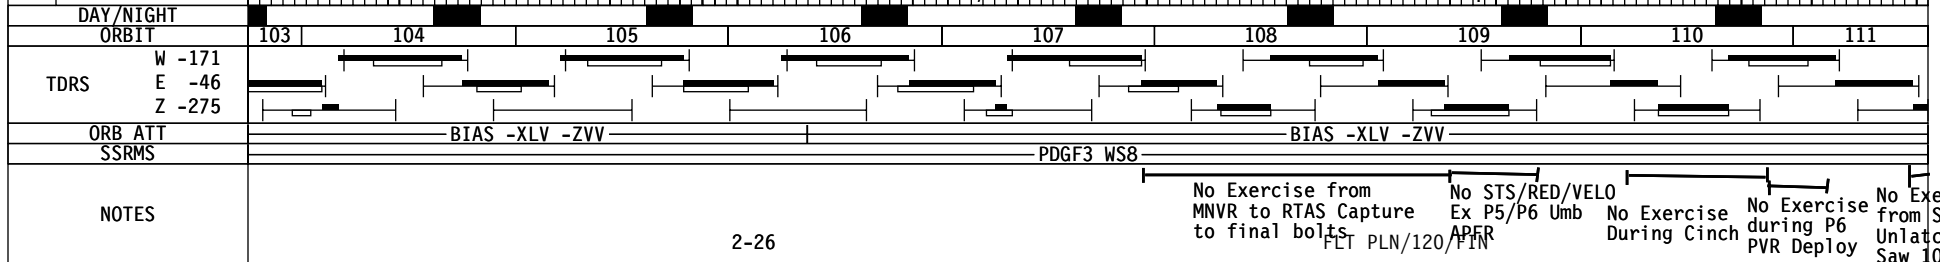

No STS/RED/VELO Ex MBSU xfer AP