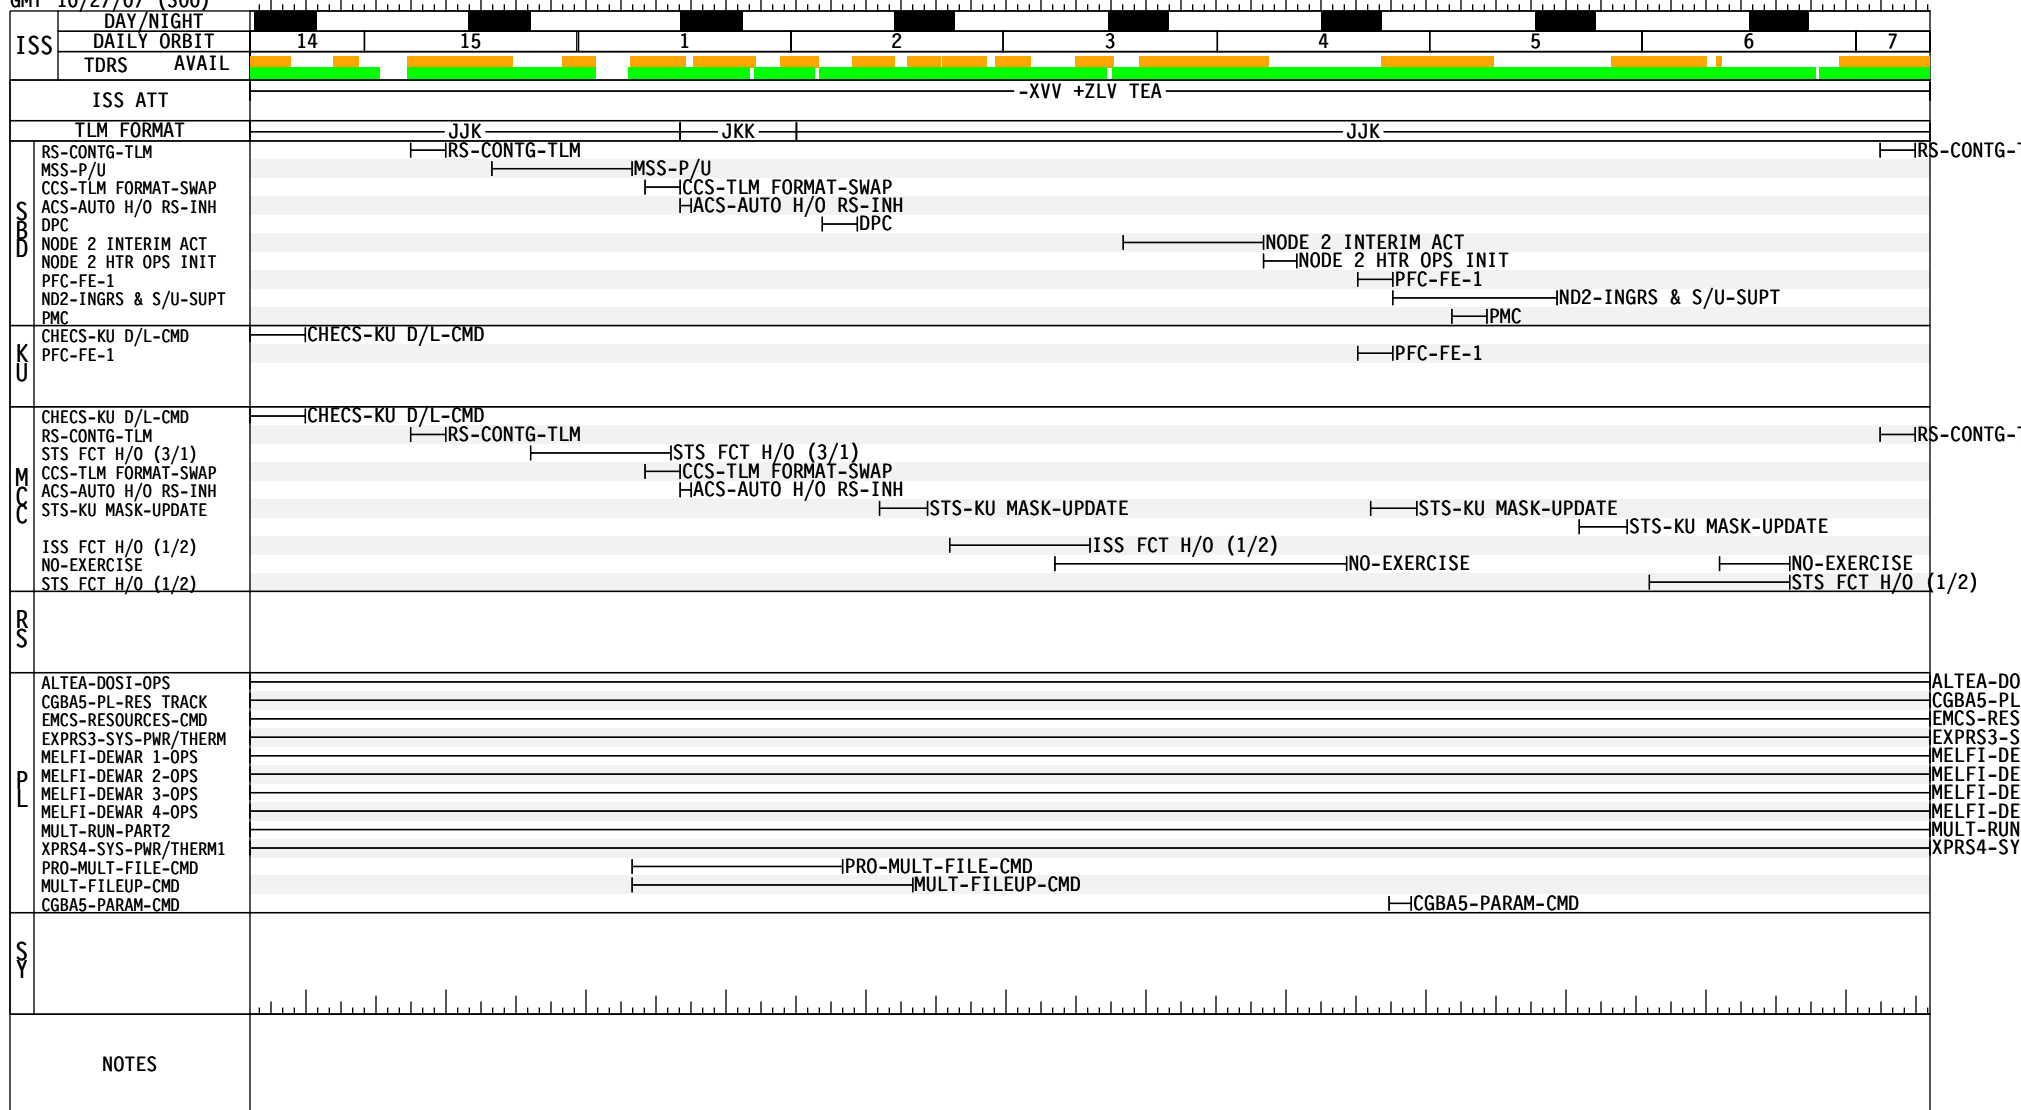

CT 10/26/07 (299)

β =

MET Day 003

FD05

GMT 10/27/07 (300)