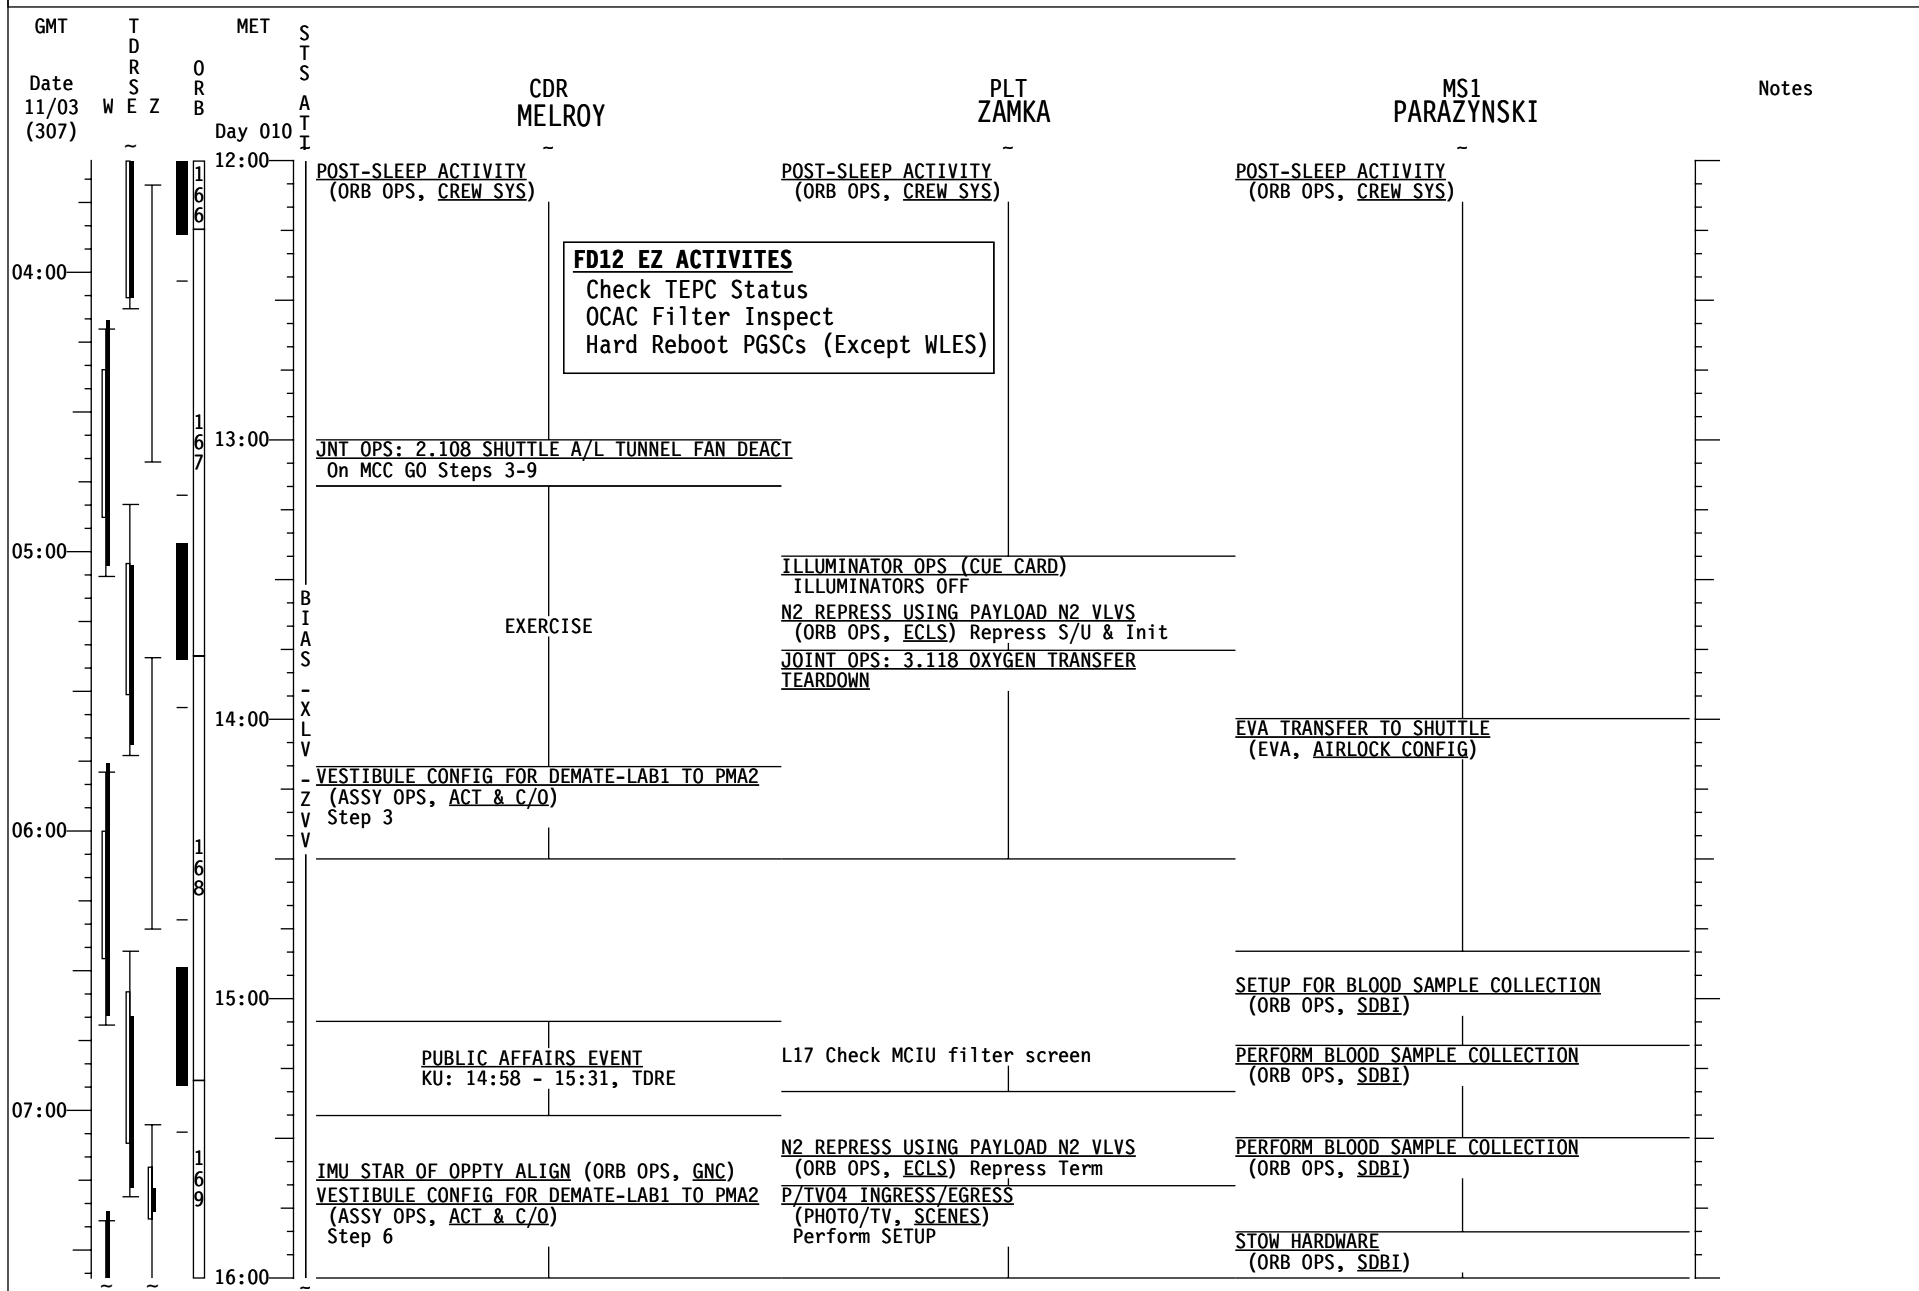

STS-120 FD12