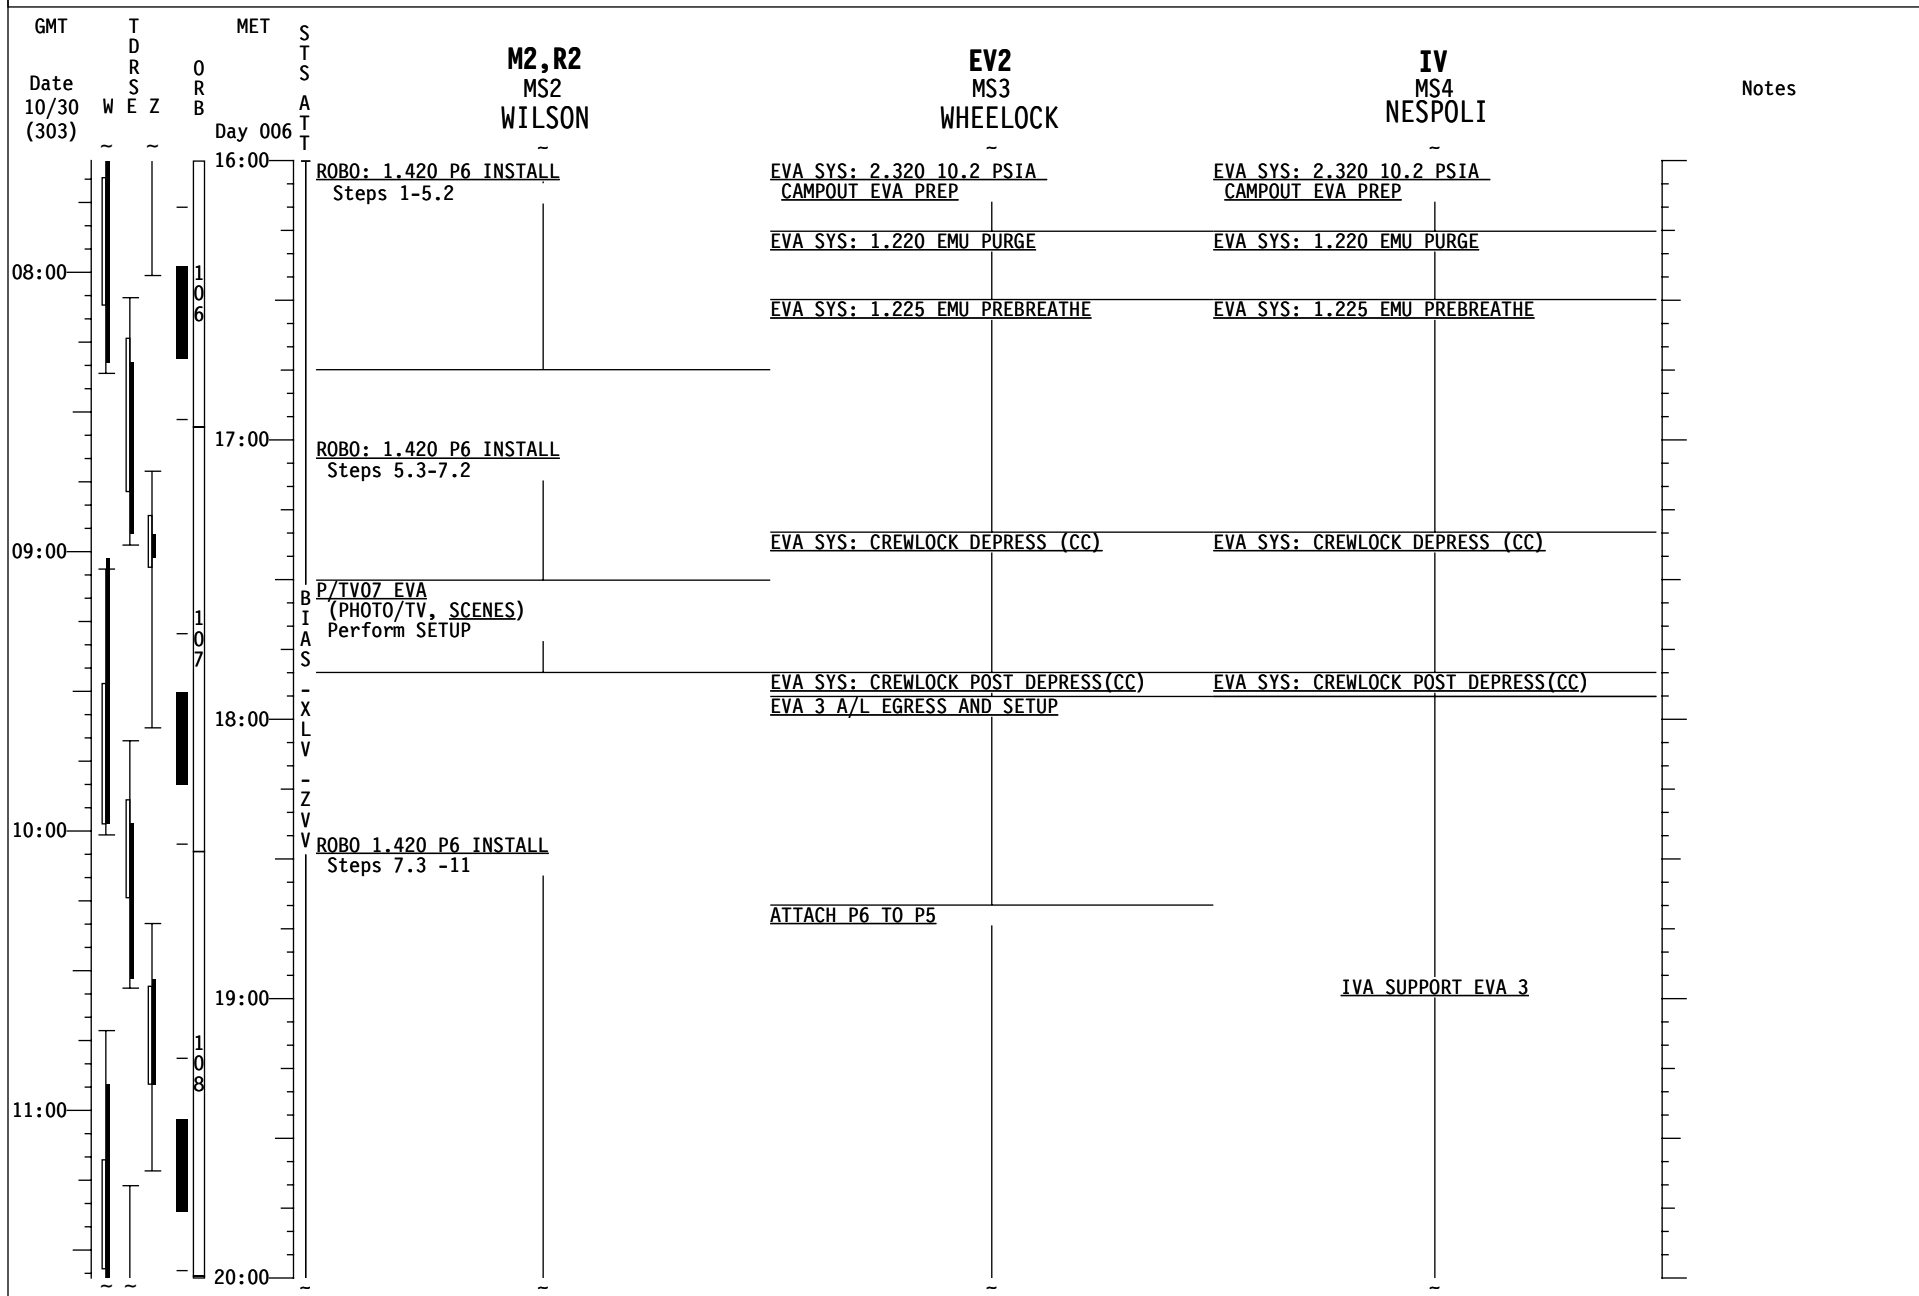

STS-120 FD08