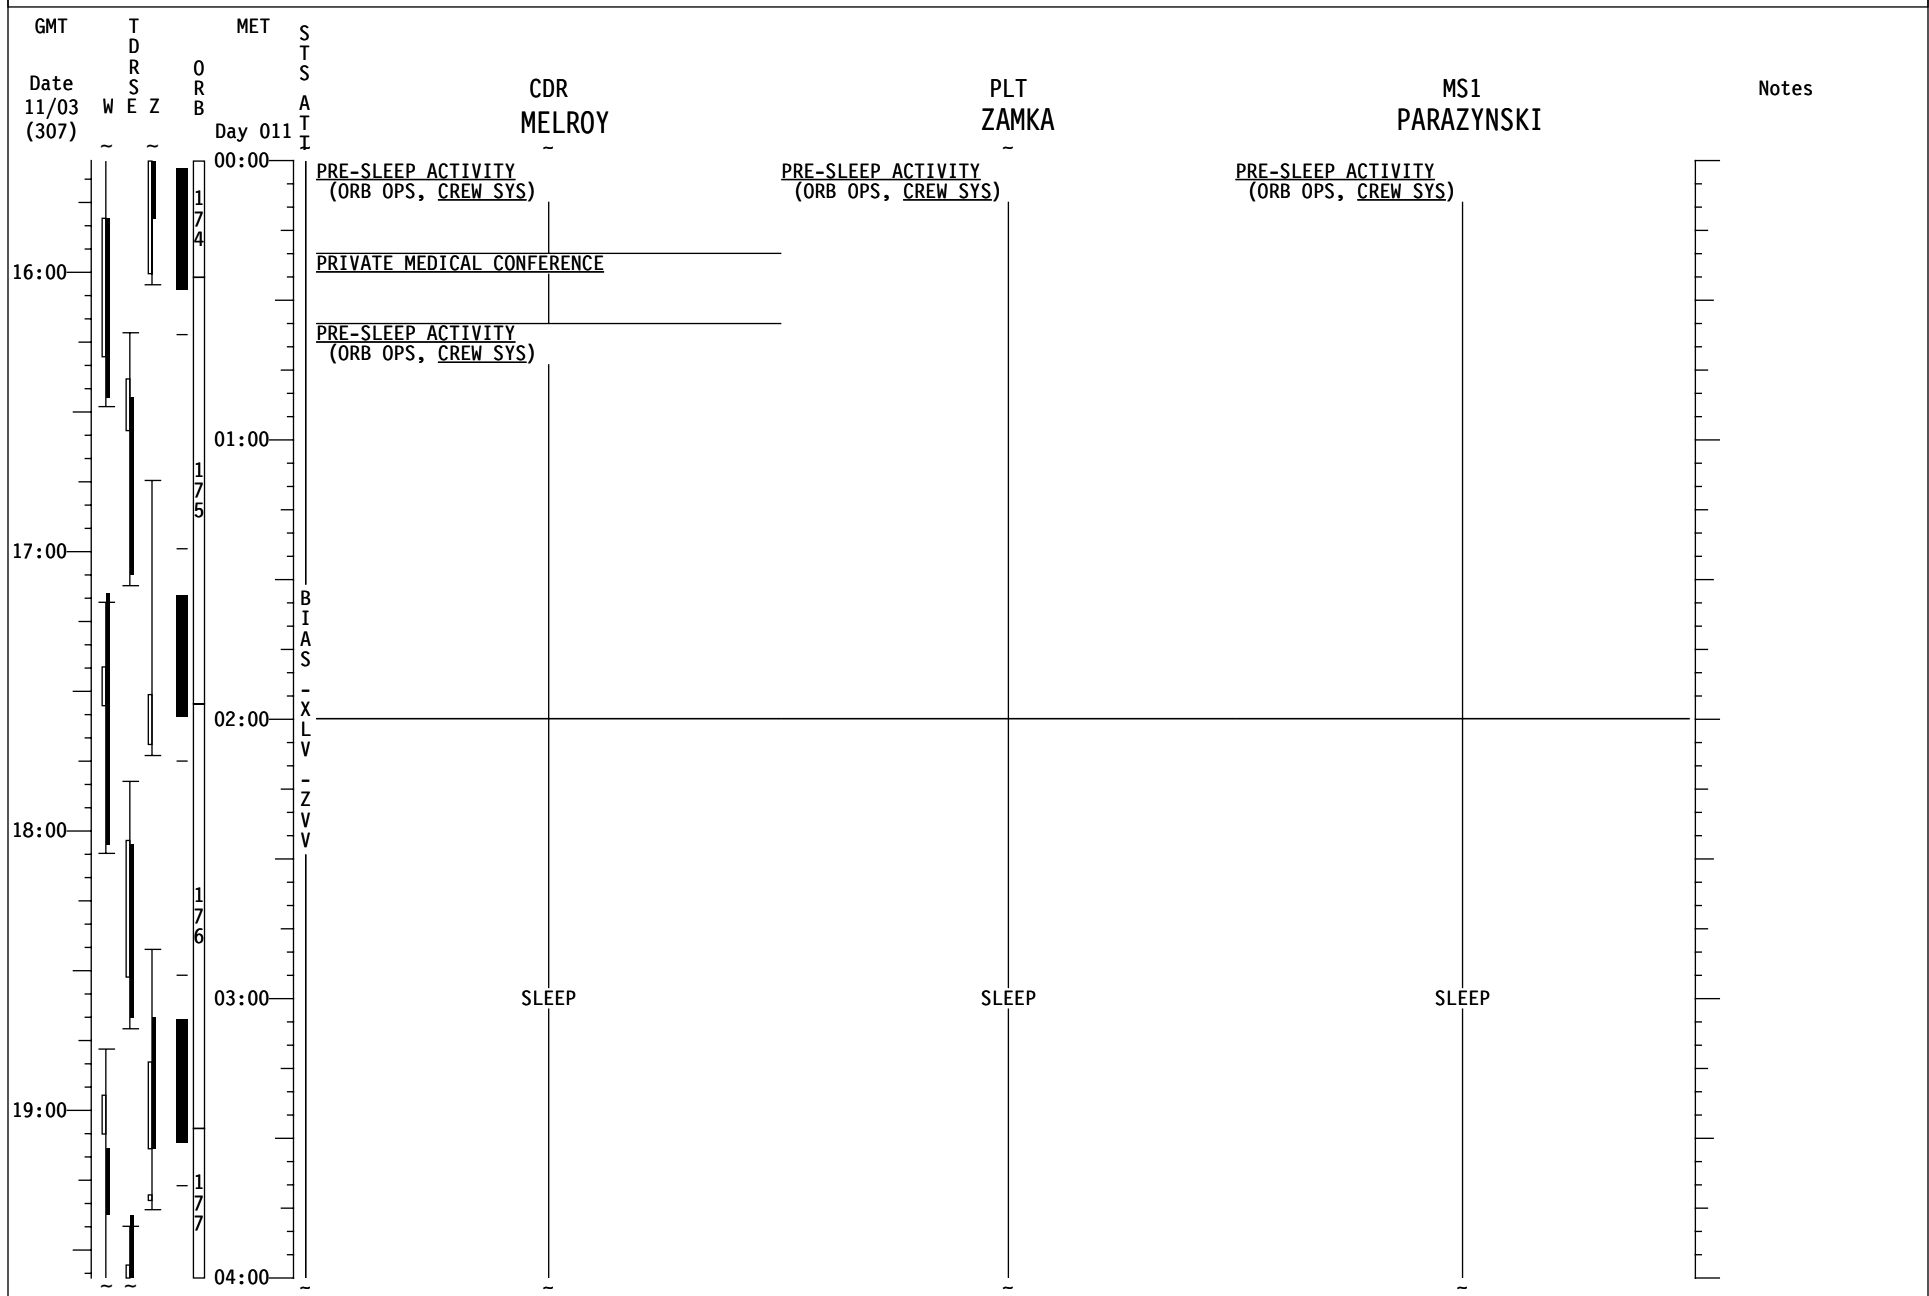

STS-120 FD12