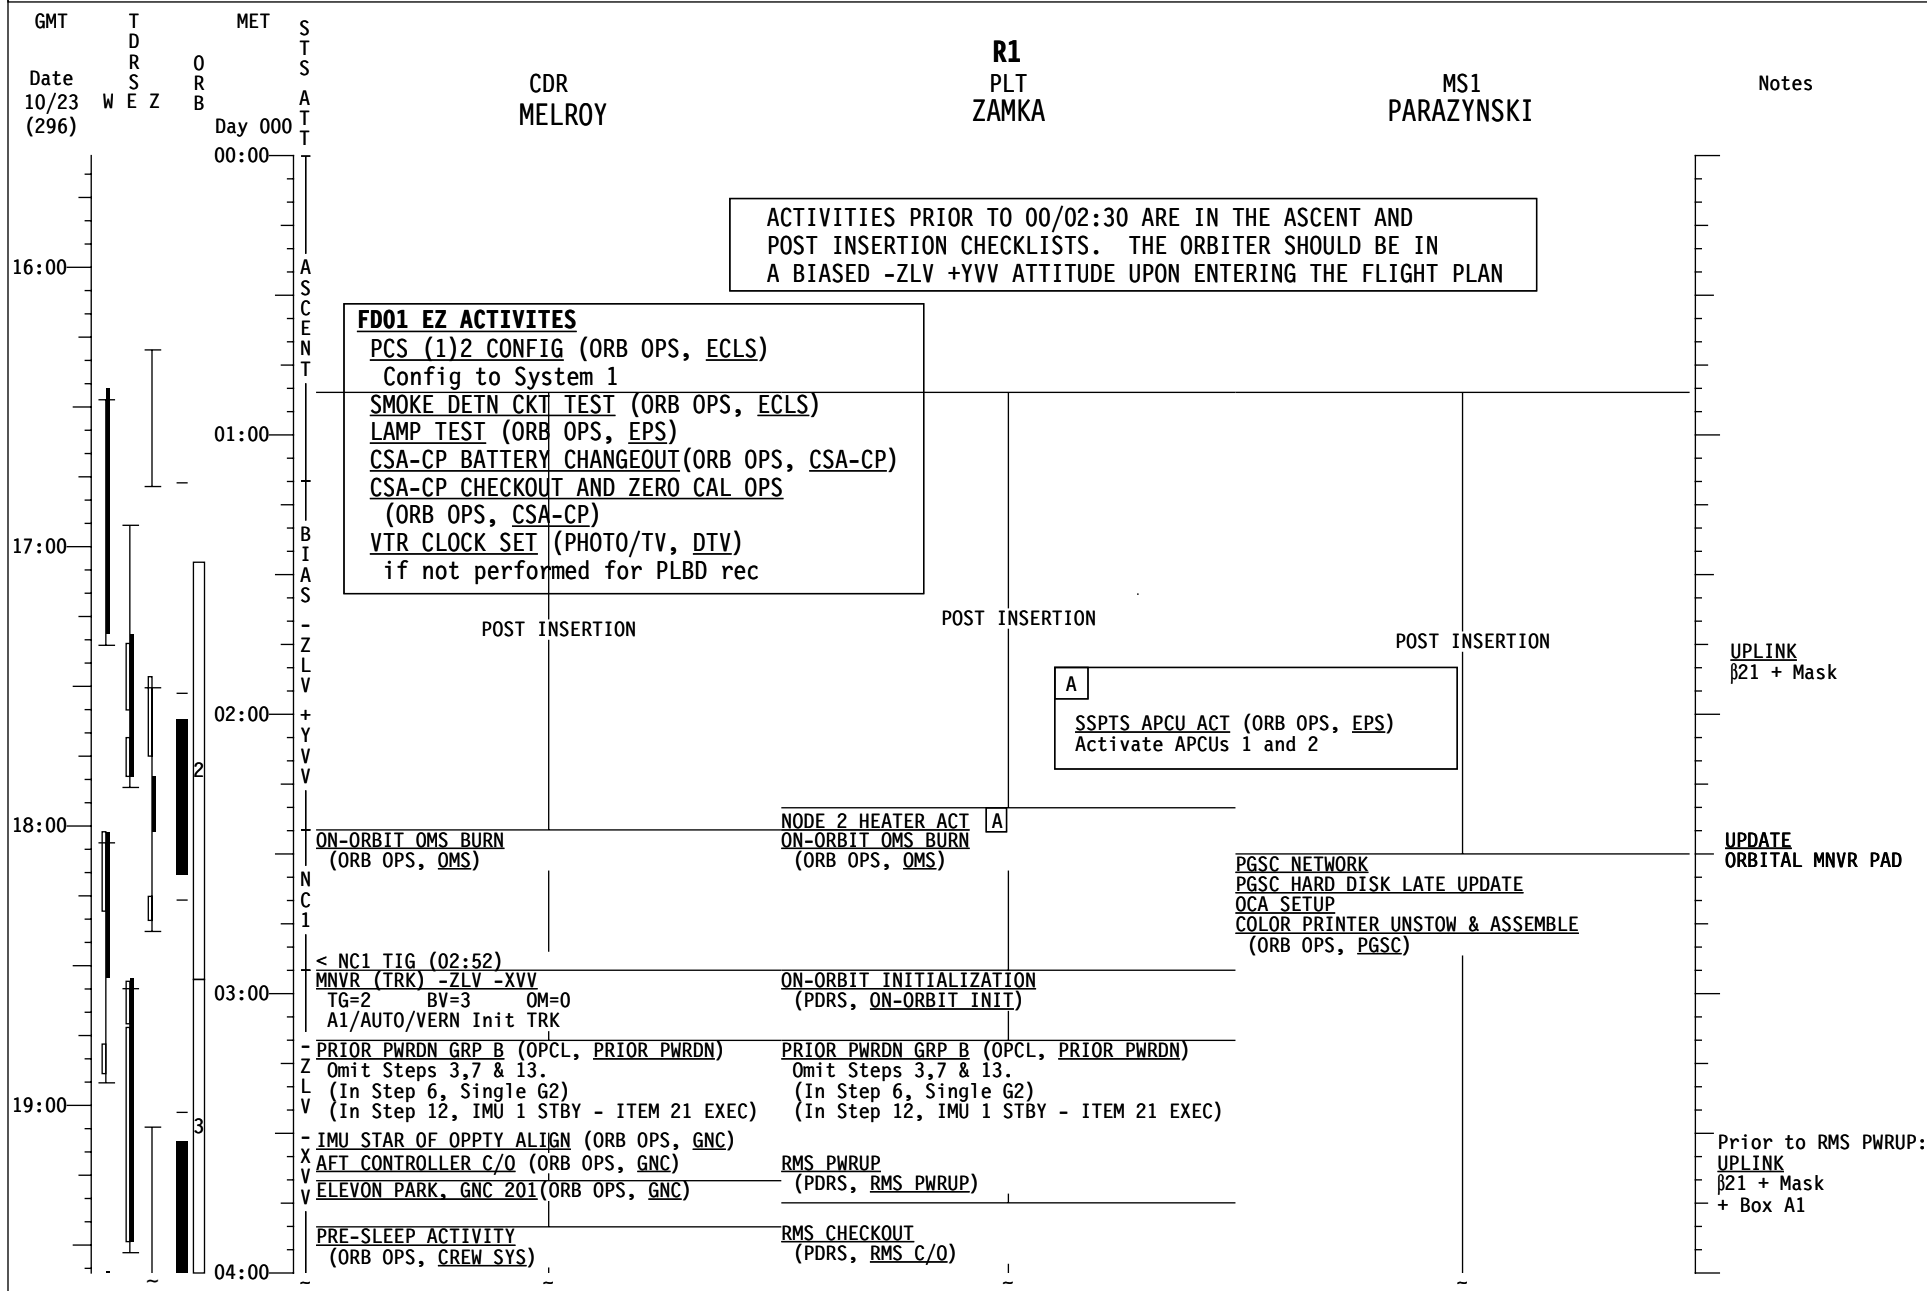

STS-120 FD01