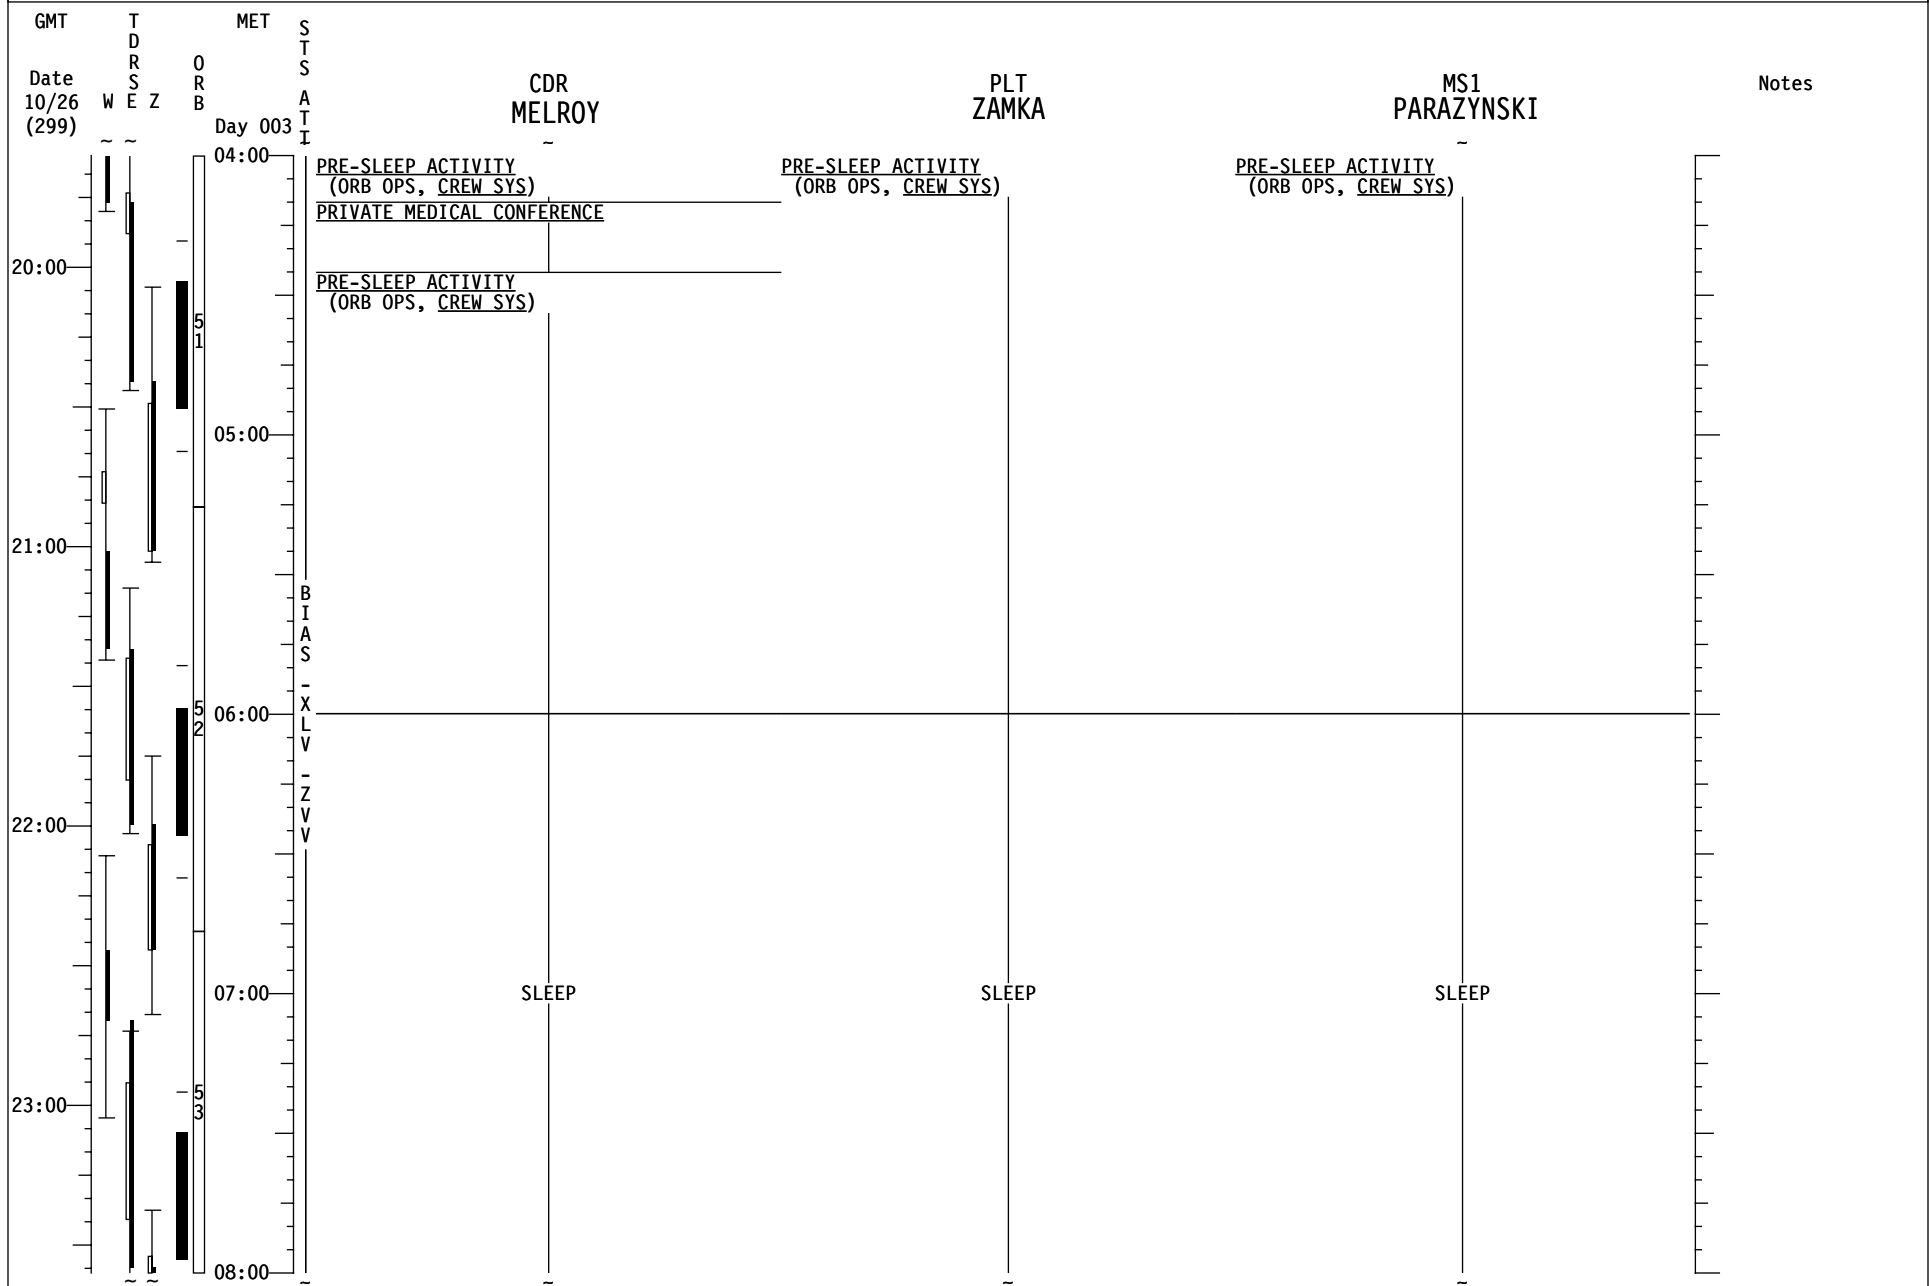

STS-120 FD04