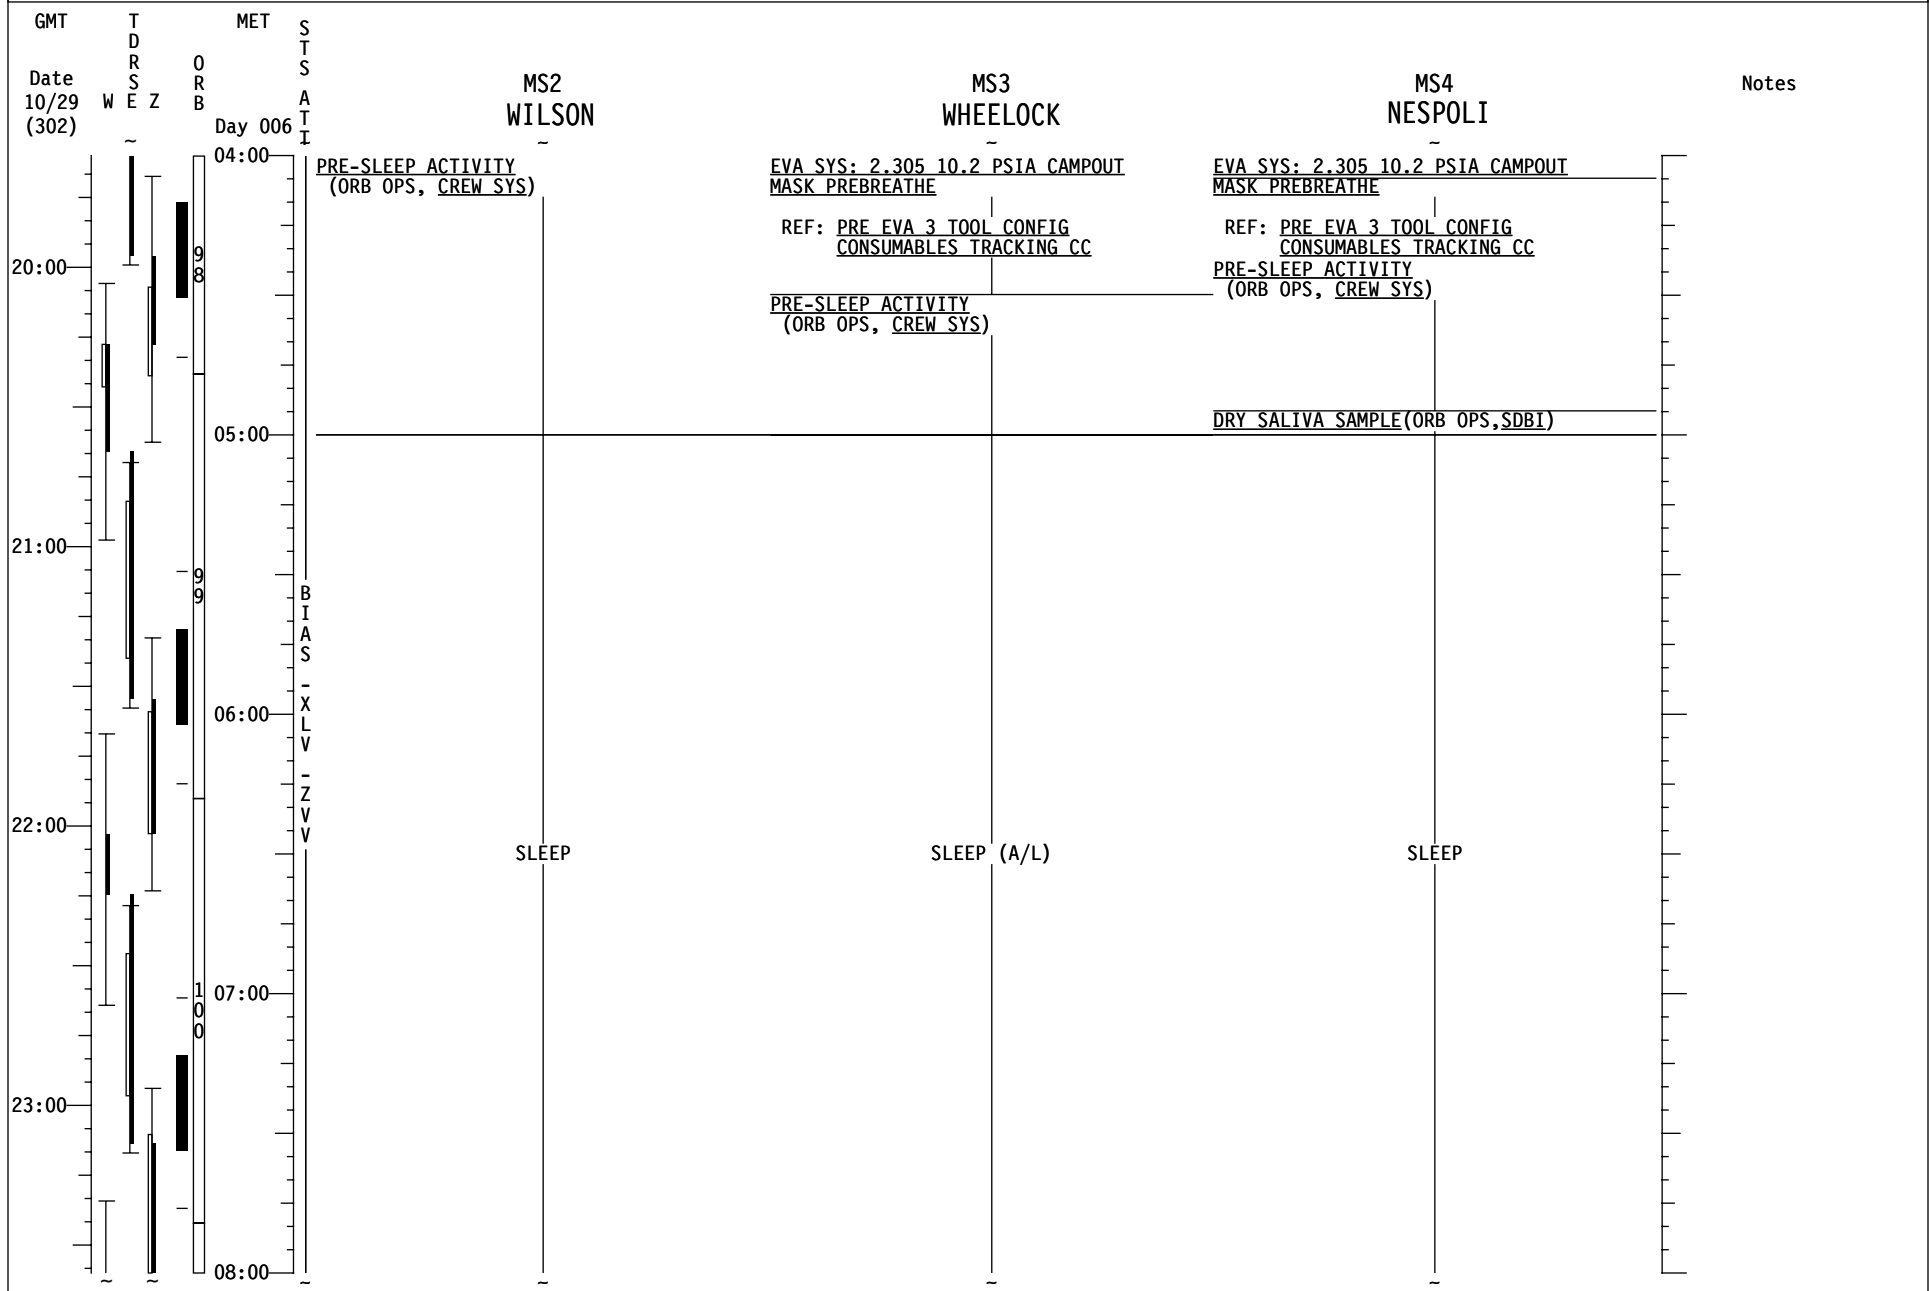

STS-120 FD07