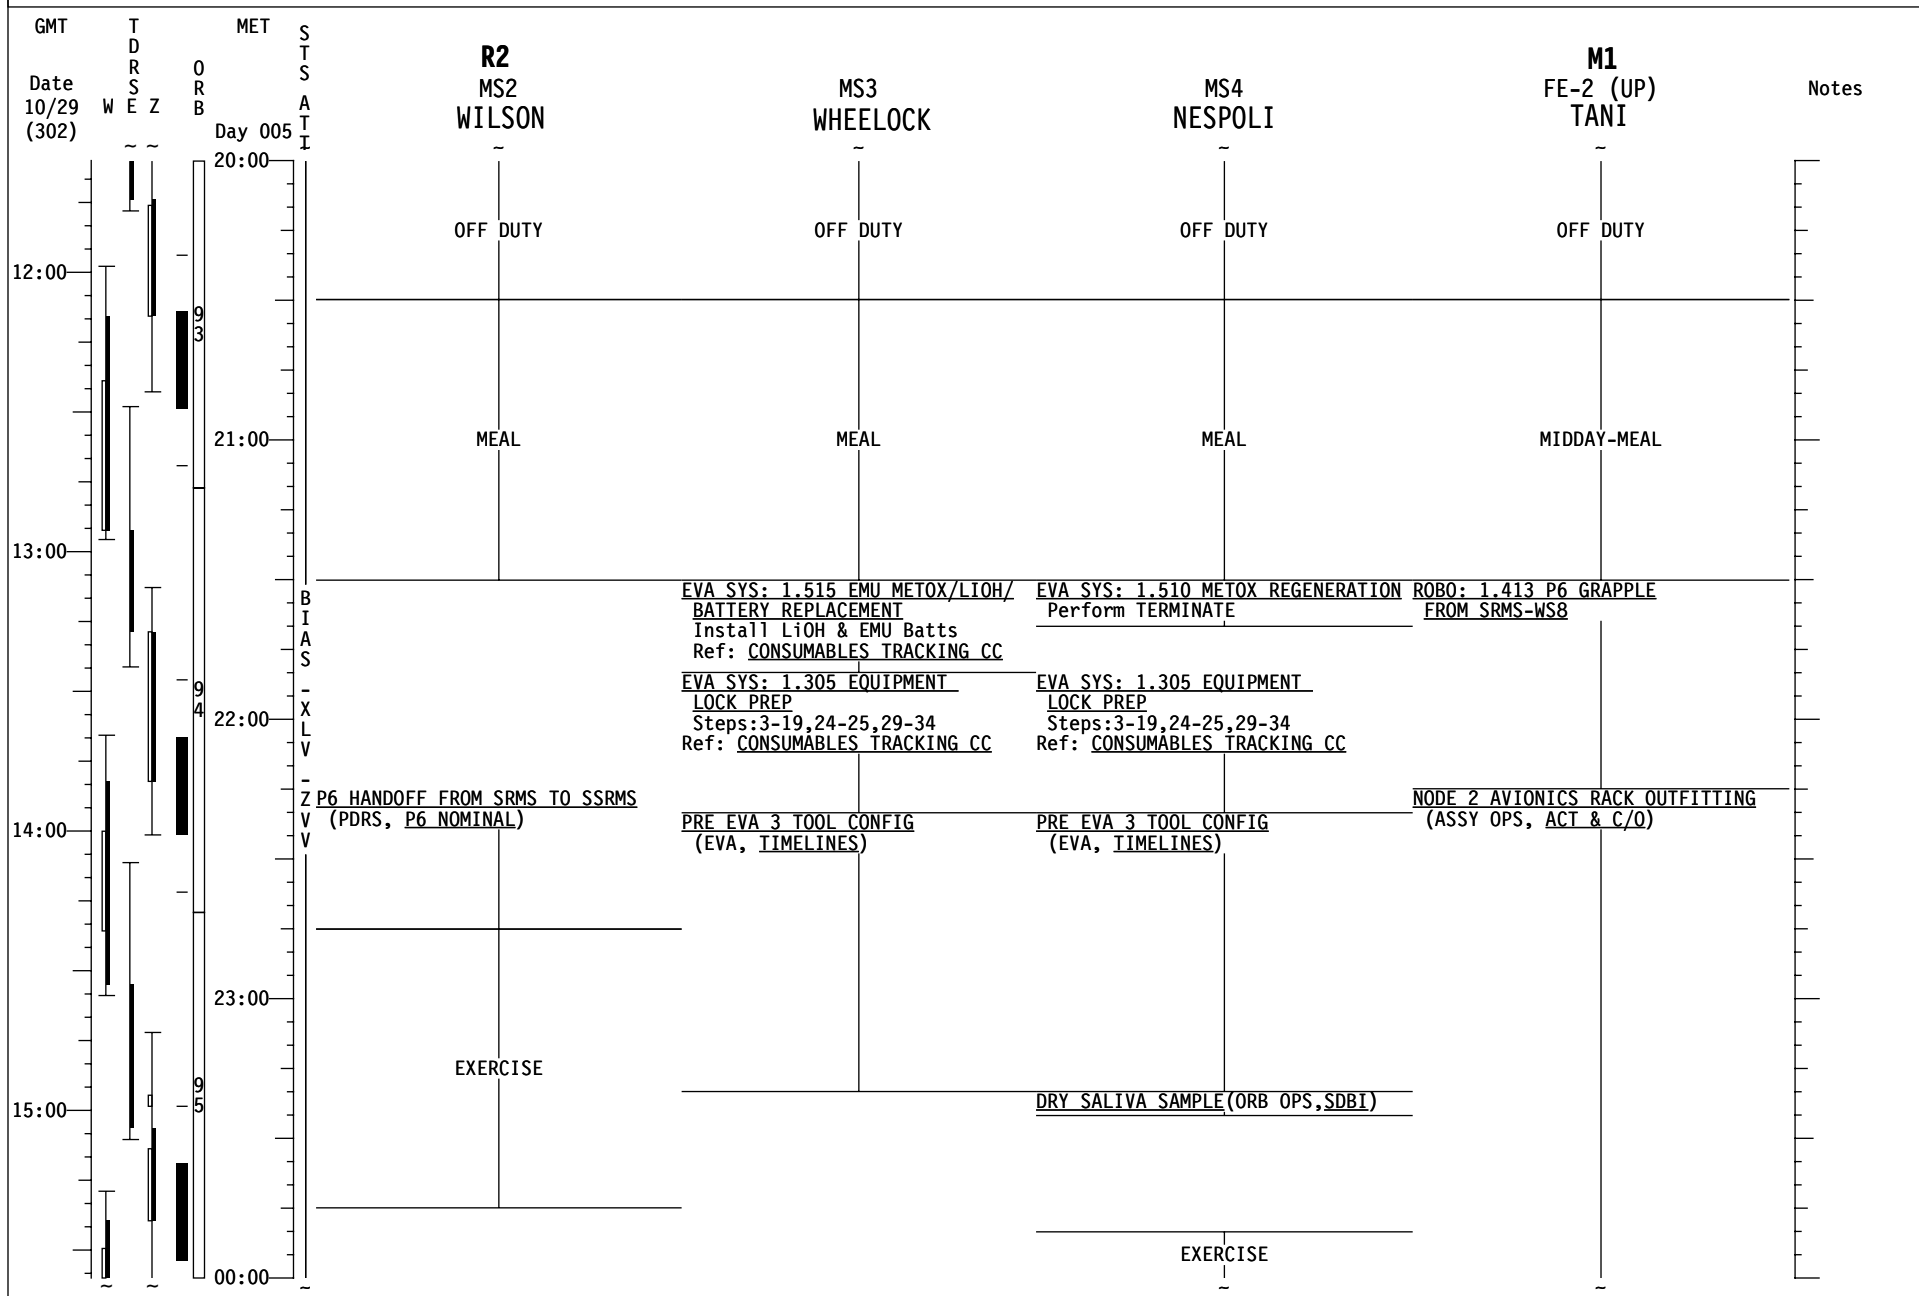

STS-120 FD07