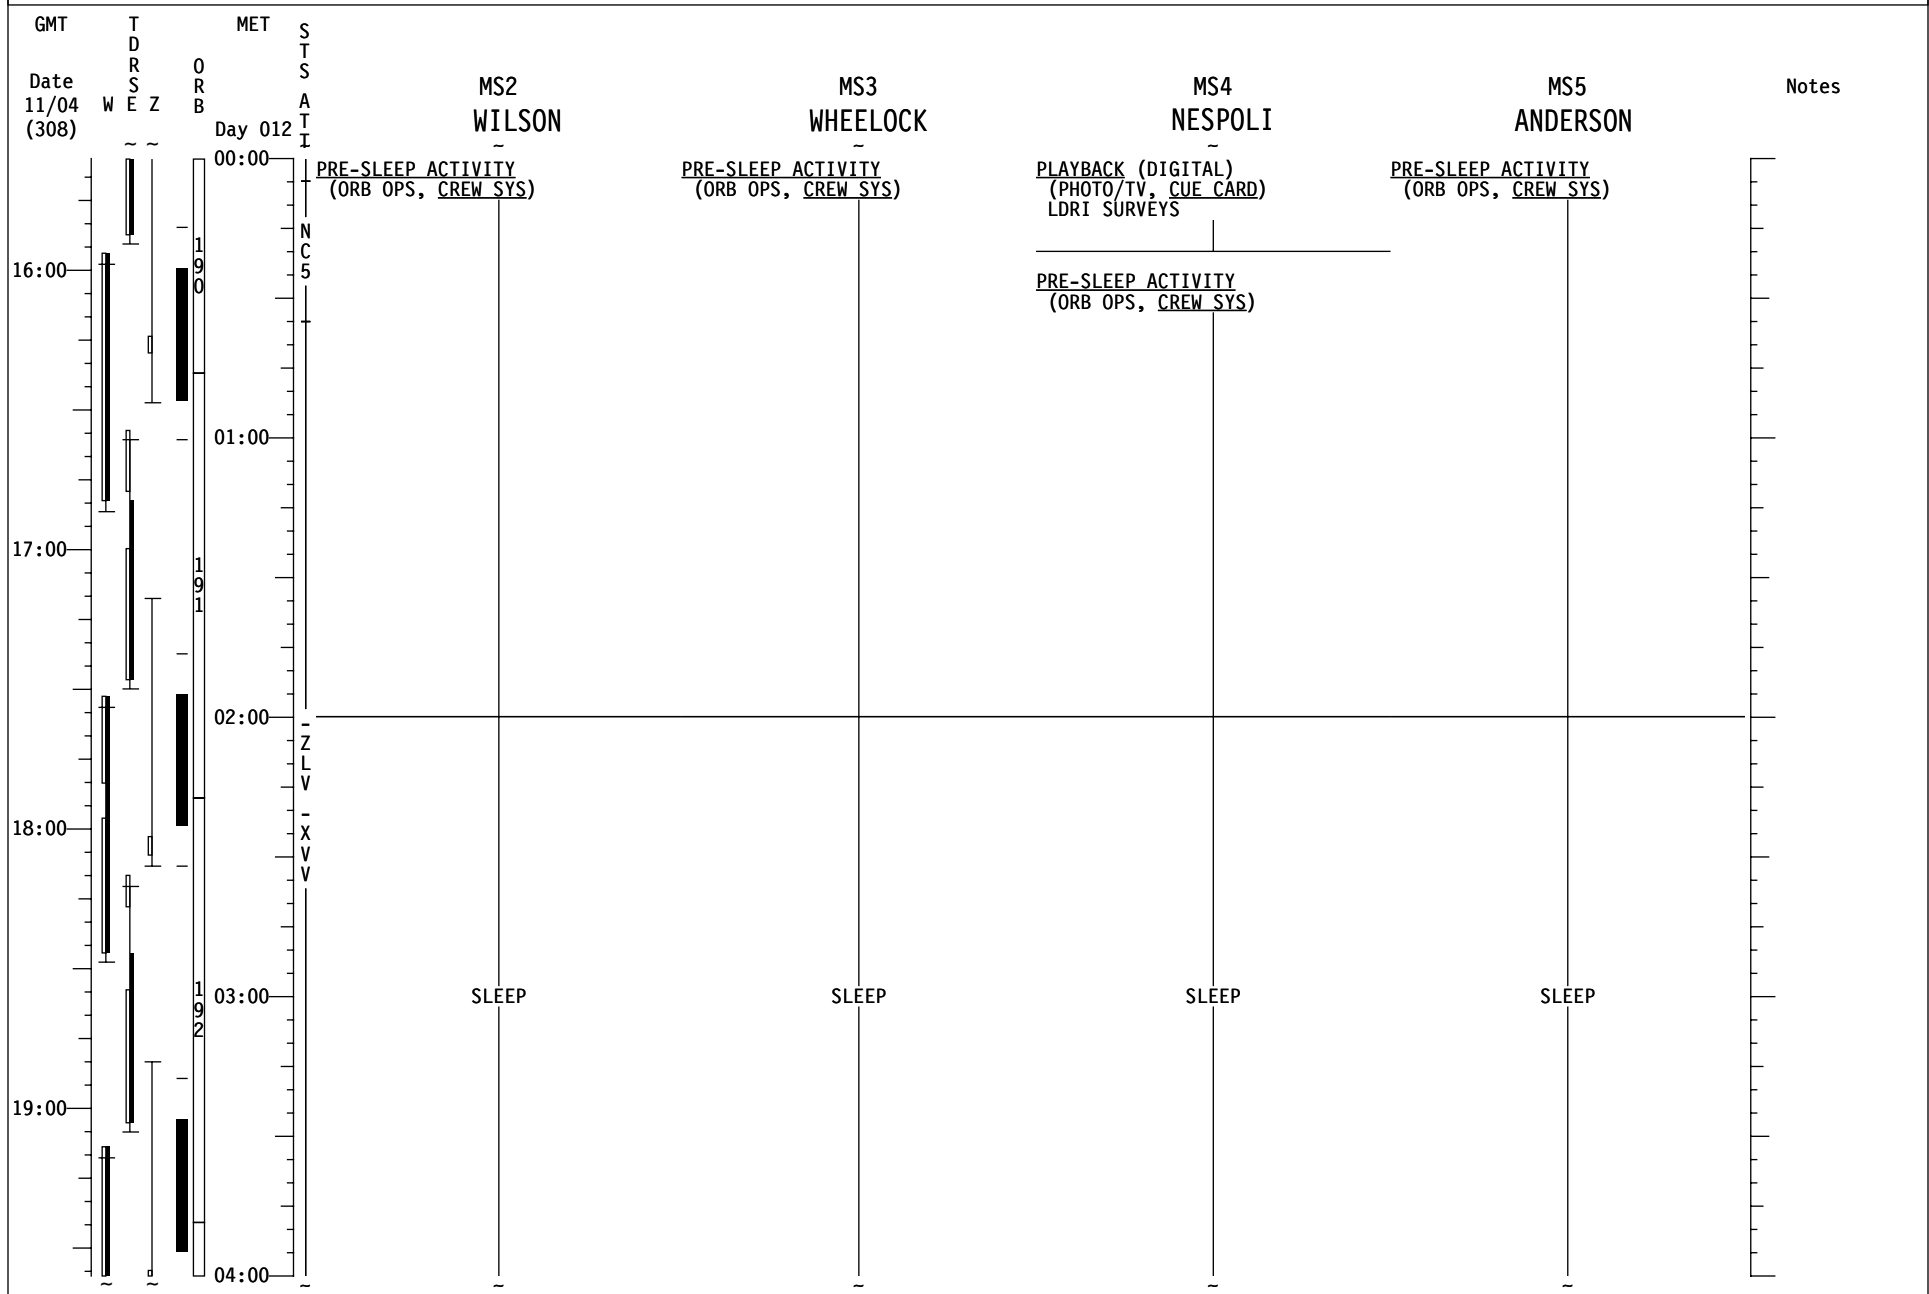

STS-120 FD13