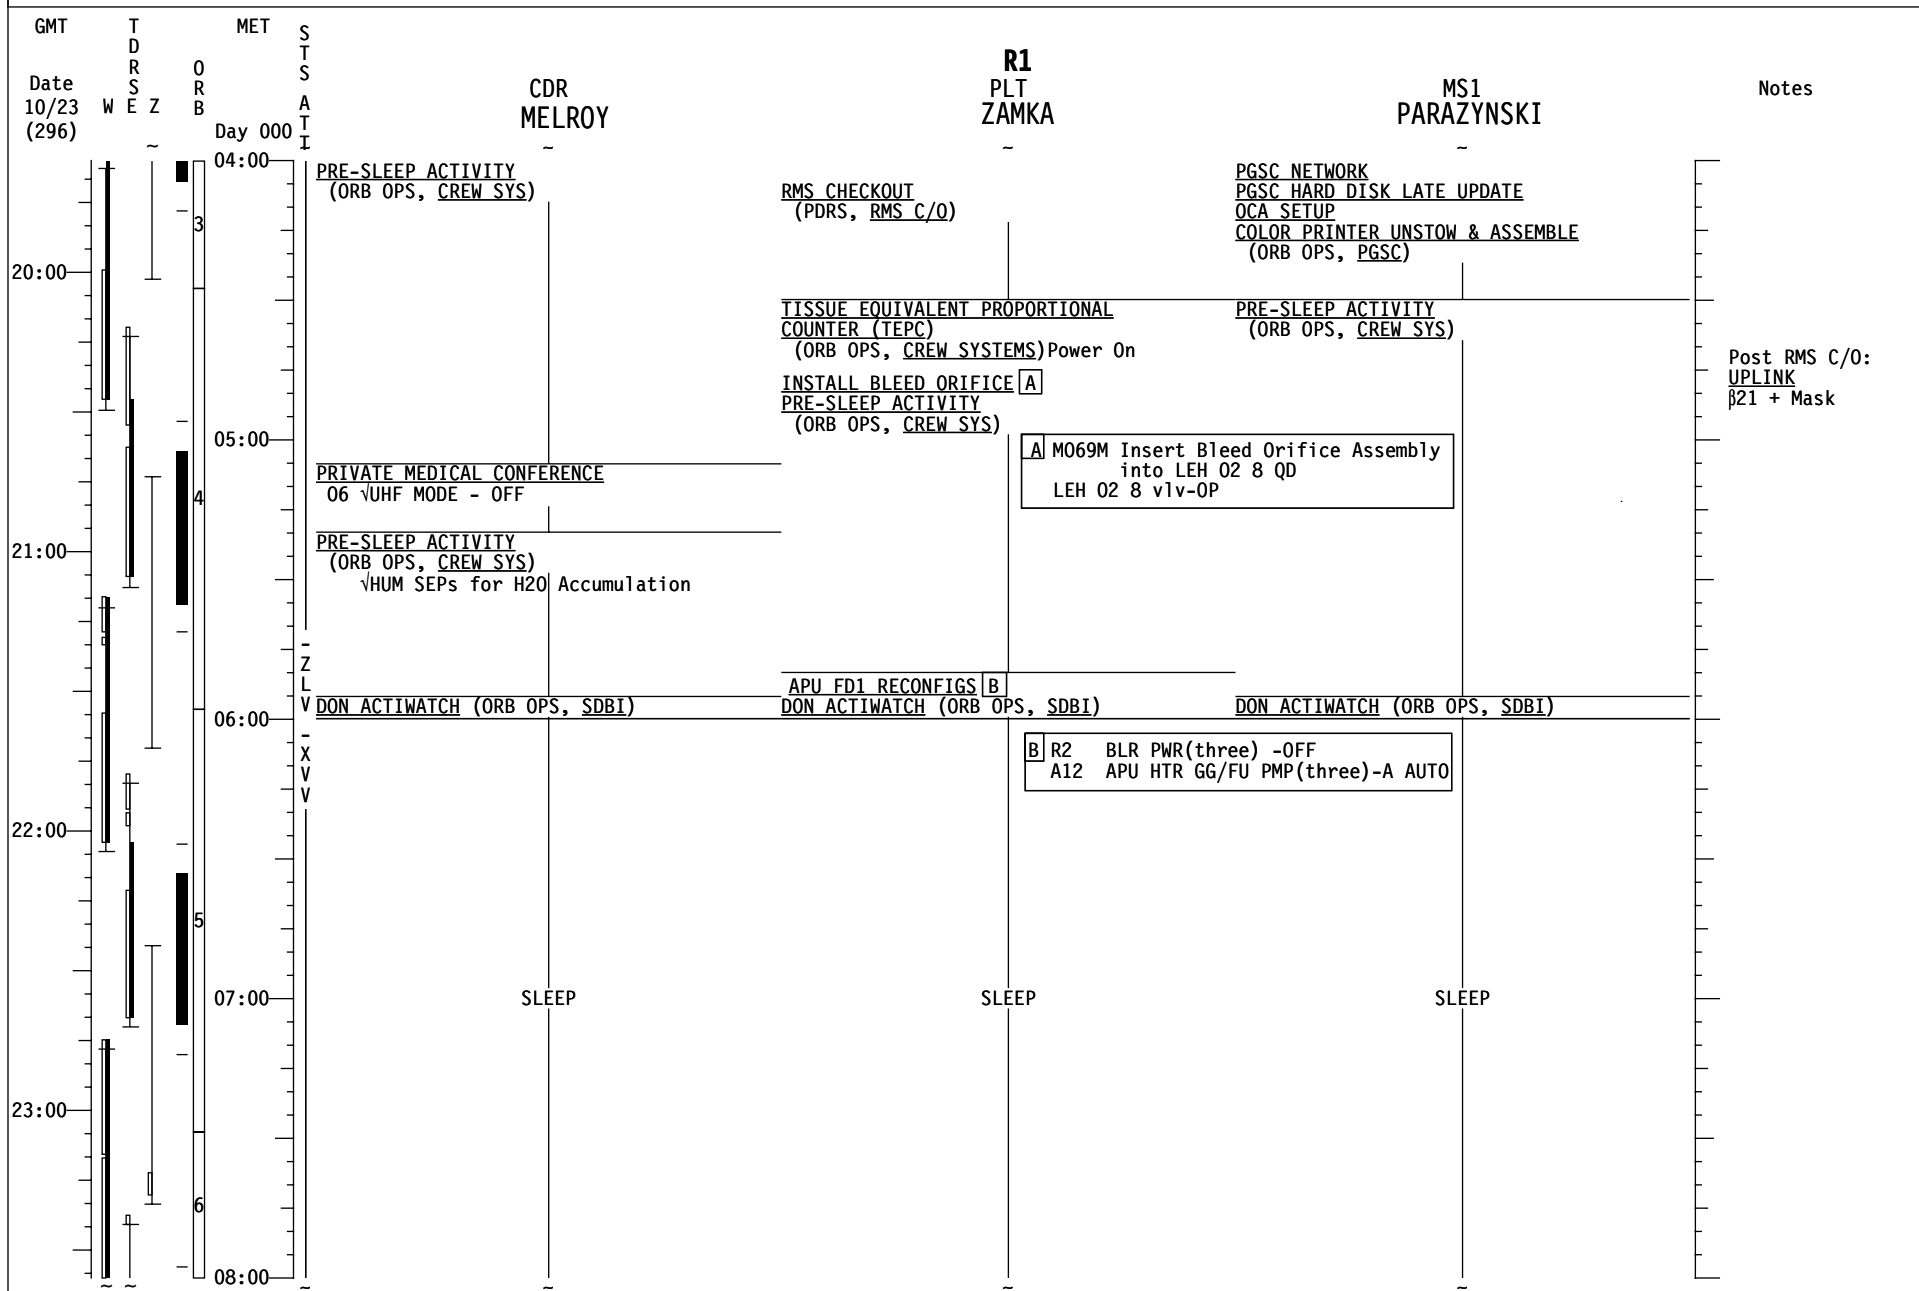

STS-120 FD01