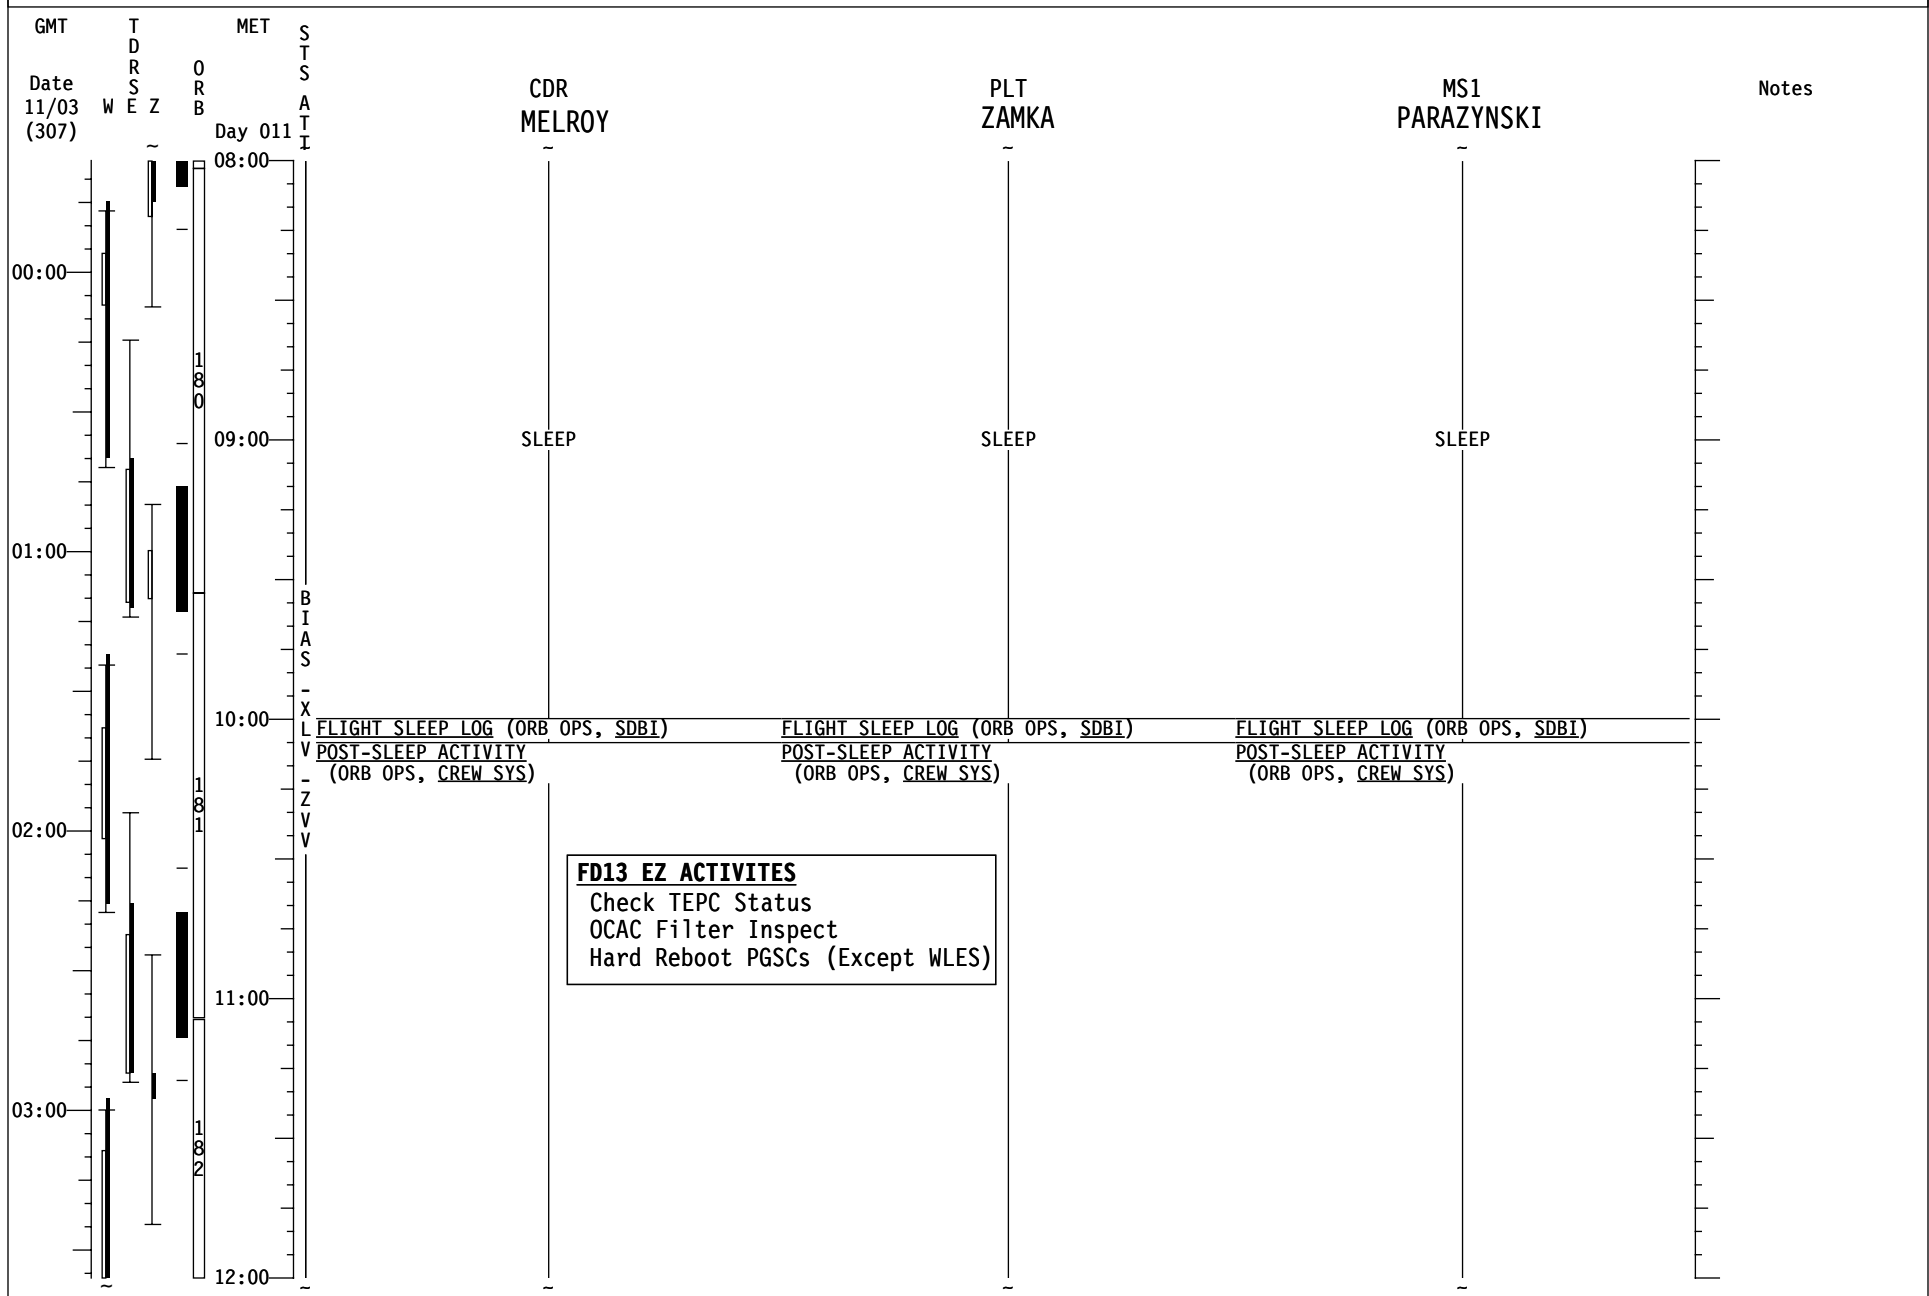

STS-120 FD13