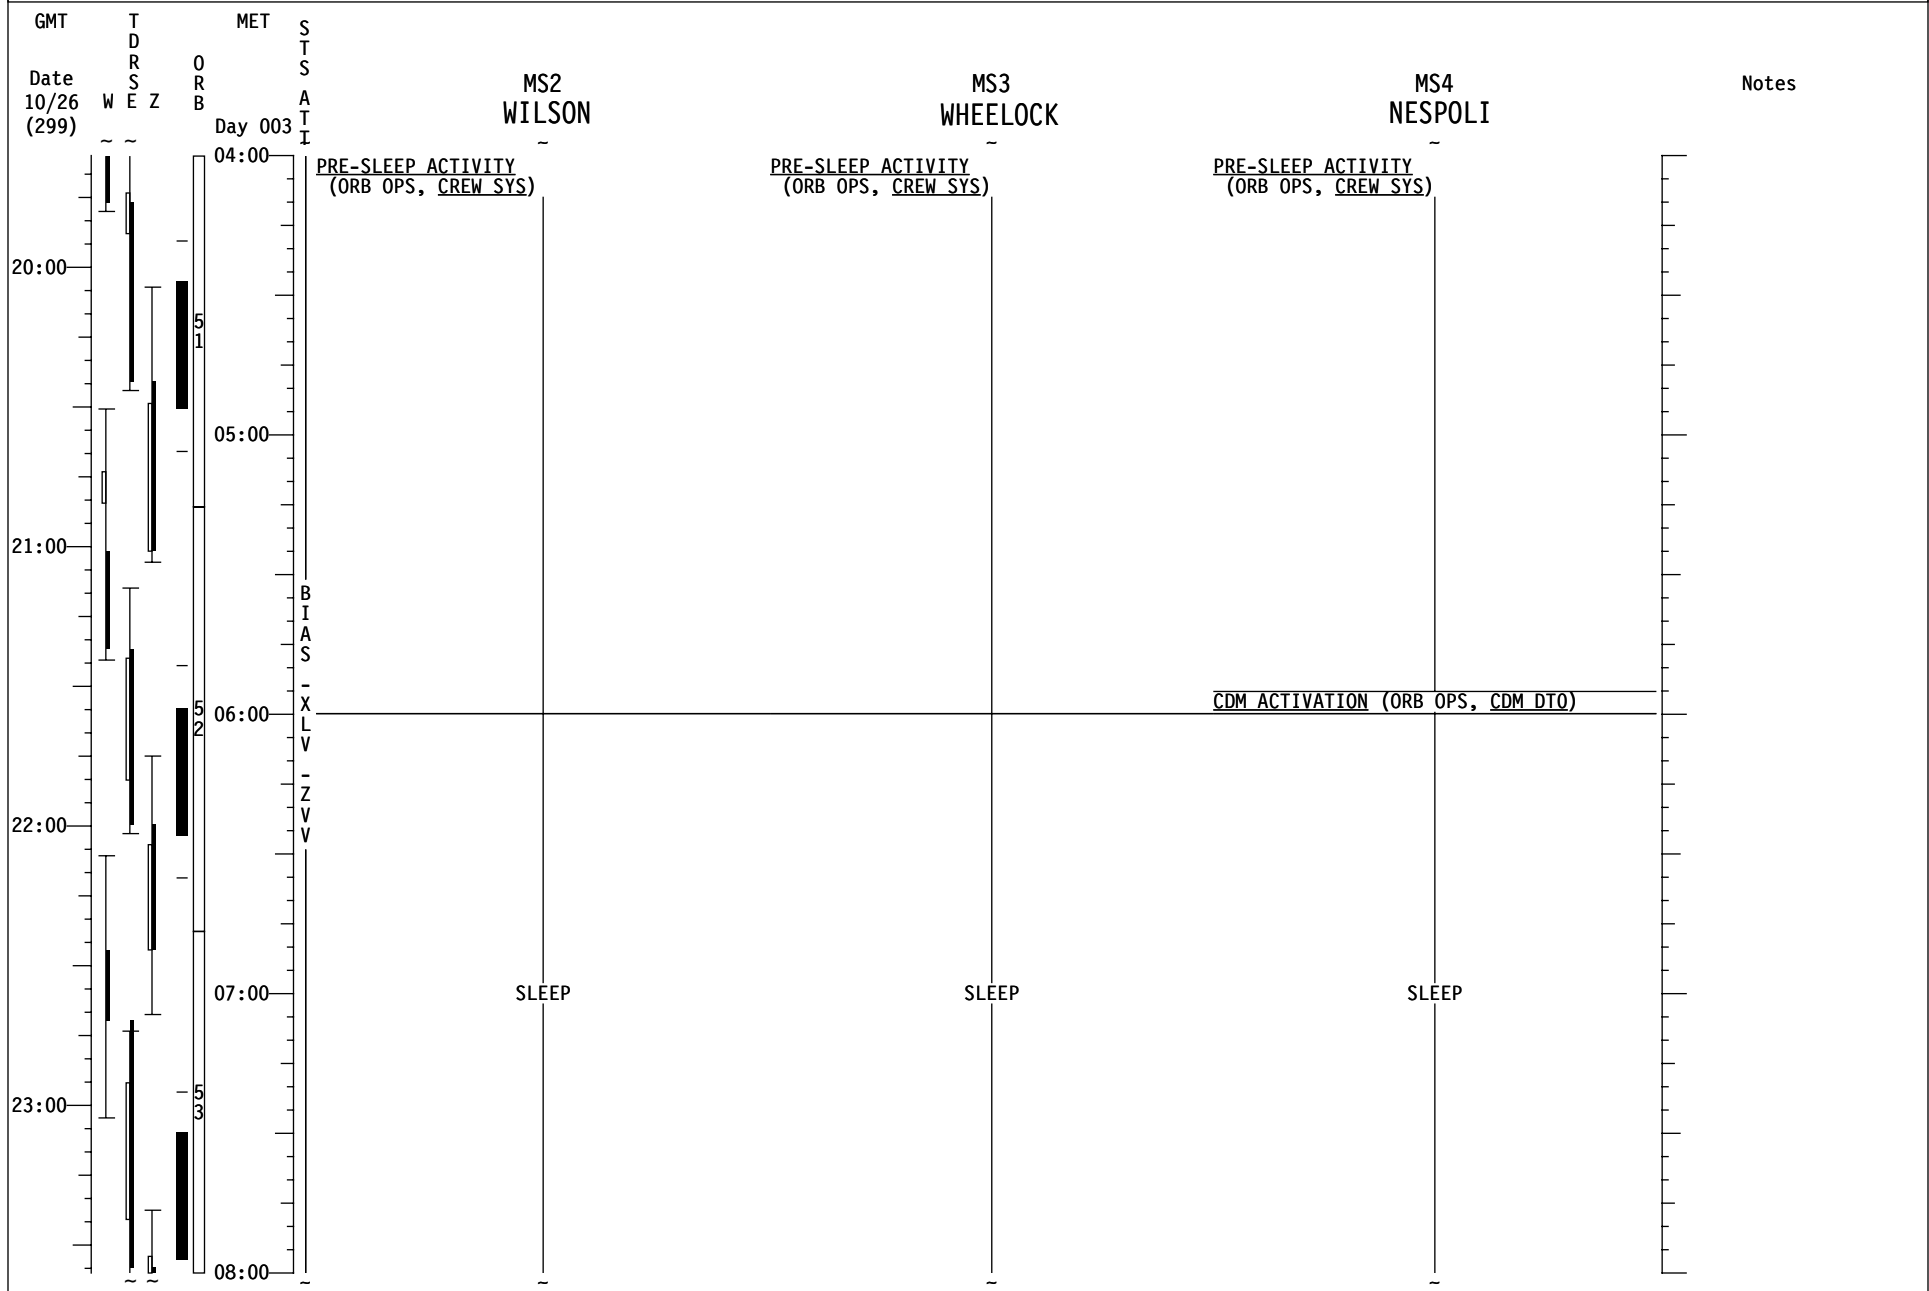

STS-120 FD04