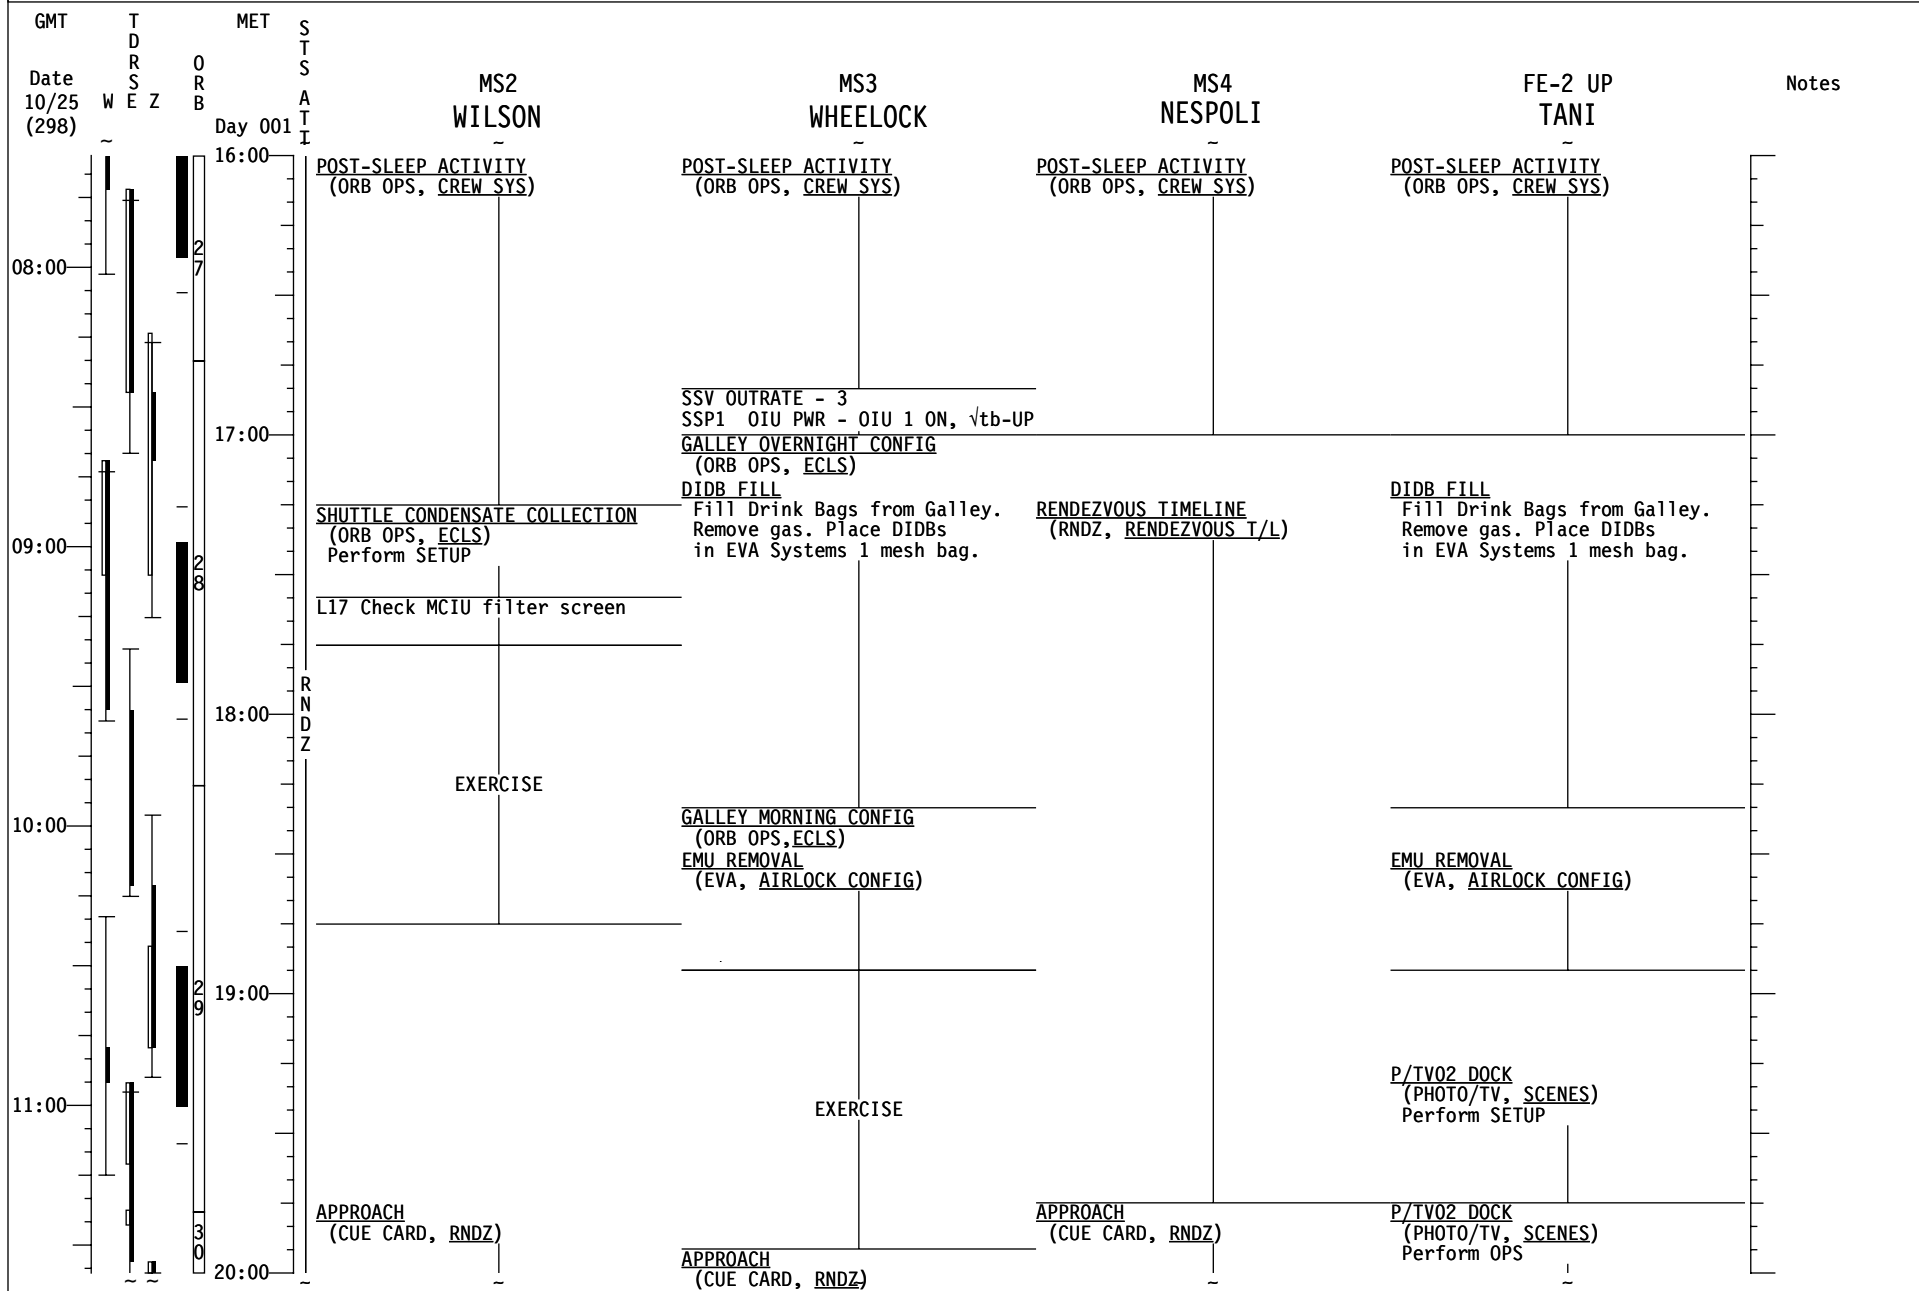

# STS-120 FD03

GMT	TDRS W E Z	MET Day 001	S T S A T I	R2 CDR MELROY	R1 PLT ZAMKA	MS1 PARAZYNSKI	Notes
20:00				APPROACH (CUE CARD, RNDZ)	APPROACH (CUE CARD, RNDZ)	APPROACH (CUE CARD, RNDZ)	
12:00			R N D Z				
21:00			D O C K	< DOCKING (1/20:55)	SSV OUTFATE - 2		
13:00				POST DOCKING HATCH LEAK CHECK (RNDZ, APDS)	MNVR (TRK) BIAS -XLV -ZVV (TEA) TG=2 BV=5 P=152 Y=358 OM=180 Init TRK then DAP:FREE>2 sec DAP: A12/AUTO/VERN	POST RNDZ PGSC CONFIG Configure PGSCs per EVA/RMS Usage Chart	
				A/L PREP FOR INGRS-BYPASS CONFG (RNDZ, APDS)	PRIOR PWRDN GRP B (OPCL, PRIOR PWRDN) Steps 6 & 12 (In step 6, Single G2) (In step 12, IMU 1 STBY - ITEM 21 EXEC) 06 S TRK PWR-Z-OFF	JOINT OPS: 6.107 PCS SETUP-SHUTTLE	
22:00			B I A	JOINT OPS: 2.106 HATCH OPEN AND DUCT INSTALL (BYPASS CONFG) Steps 2-11	H/O ATT CNTRL TO ISS On MCC Go, DAP: FREE P/TV04 INGRESS/EGRESS (PHOTO/TV, SCENES) Perform SETUP		
14:00			X L V		P/TV04 INGRESS/EGRESS (PHOTO/TV, SCENES) Perform Ops		
23:00			Z V V	WELCOME	WELCOME	WELCOME	
15:00				SAFETY BRIEF	SAFETY BRIEF	SAFETY BRIEF	
				SSPTS ODS CONNECTOR VERIF A15 ODS MATE X1,X2 (two) - ON MCC then - OFF		EVA TRANSFER TO ISS (EVA, AIRLOCK CONFG) Ref: PRE EVA 1 TOOL CONFG (EVA, TIMELINES)	UPLINK BO Only + Boxes C1,C2,C3,D1
00:00				OBSS HANDOFF FROM SSRMS TO SRMS (PDRS, OBSS HANDOFF) Steps 1-2	OBSS HANDOFF FROM SSRMS TO SRMS (PDRS, OBSS HANDOFF) Steps 1-2		