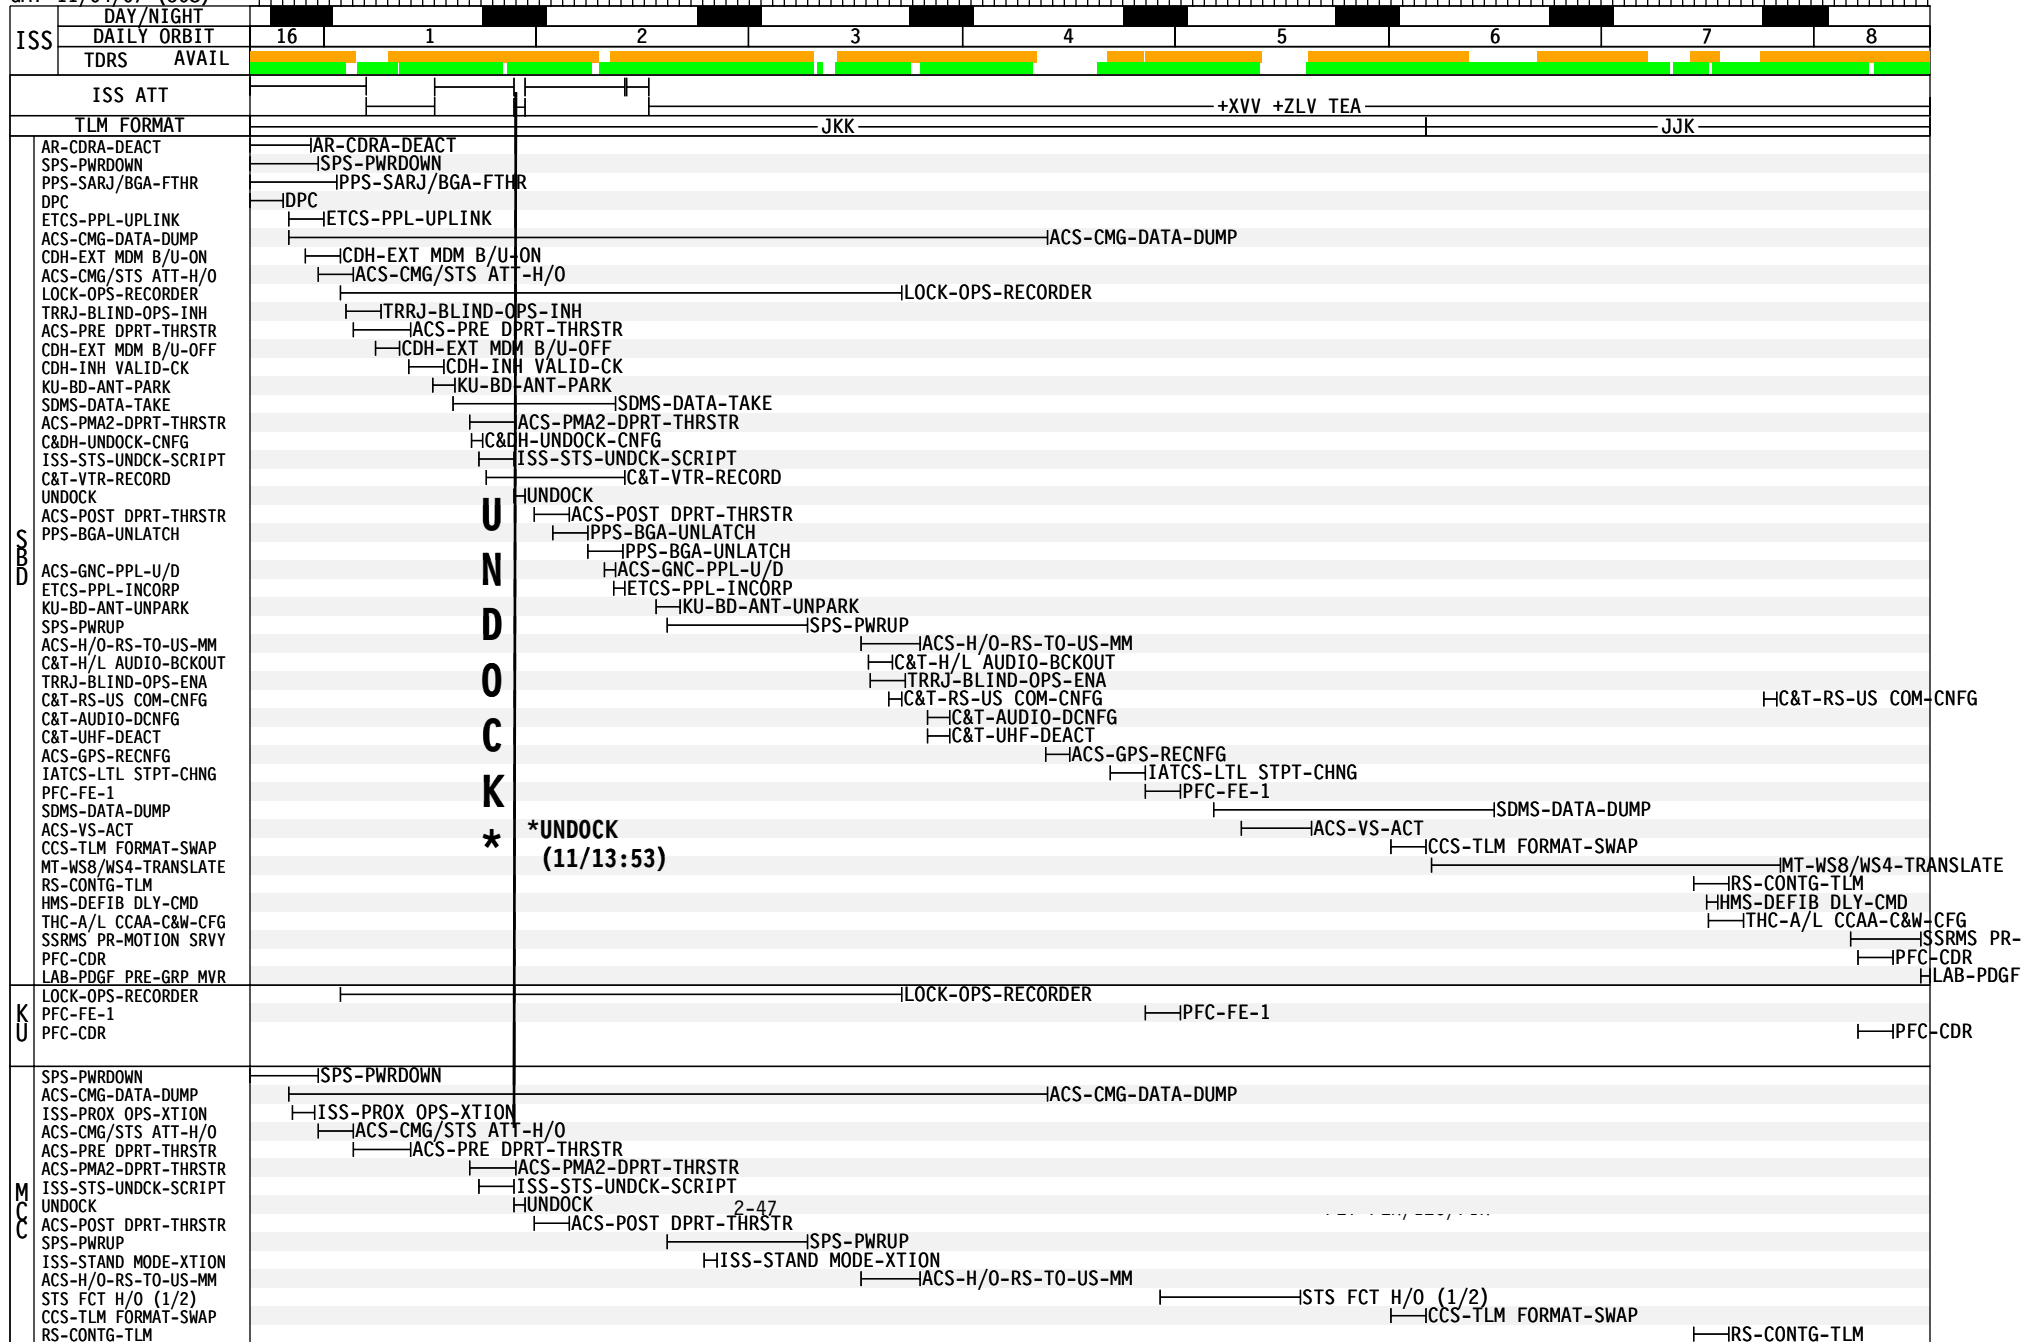

CT 11/03/07 (307)

MET Day 011

GMT 11/04/07 (308)

UNDOCK

*UNDOCK (11/13:53)

DPRS

KU

CM

+XVV +ZLV TEA

JJK

JJK

H&T-RS-US COM-CNFG

IACS-VS-ACT

CCS-TLM FORMAT-SWAP

MT-WS8/WS4-TRANSLATE

IRS-CONTG-TLM

HMS-DEFIB DLY-CMD

ITHC-A/L CCAA-C&W-CFG

SSRMS PR-I

IPFC-CDR

LAB-PDGF

IPFC-FE-1

IPFC-CDR

LOCK-OPS-RECORDER

IACS-CMG-DATA-DUMP

ISS-PROX OPS-XTION

ACS-CMG/STS ATT-H/O

ACS-PRE DPRT-THRSTR

ACS-PMA2-DPRT-THRSTR

ISS-STS-UNDOCK-SCRIPT

UNDOCK

ACS-POST DPRT-THRSTR

SPS-PWRUP

ISS-STAND MODE-XTION

ACS-H/O-RS-TO-US-MM

STS FCT H/O (1/2)

CCS-TLM FORMAT-SWAP

RS-CONTG-TLM