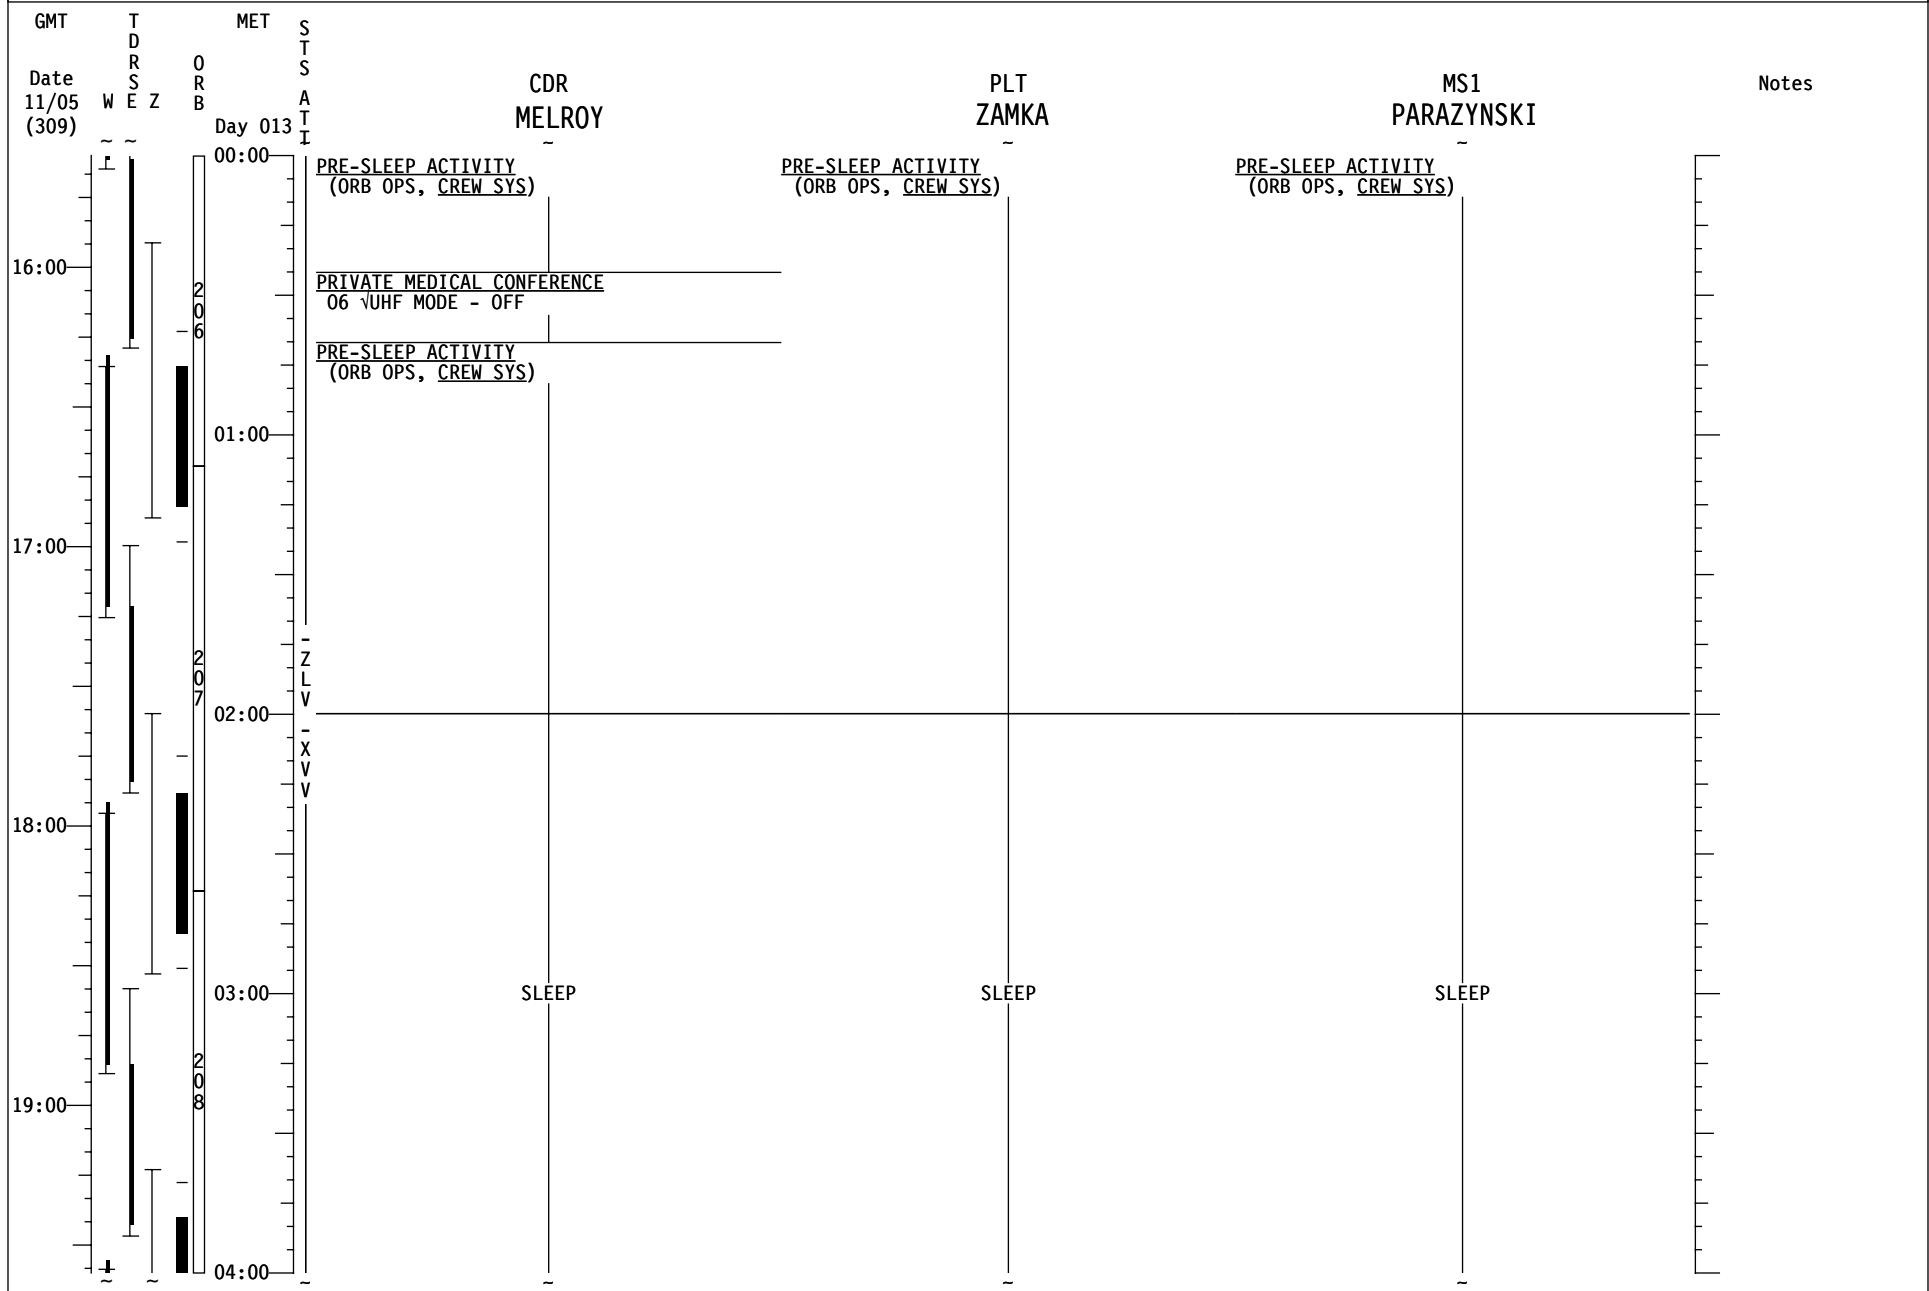

STS-120 FD14