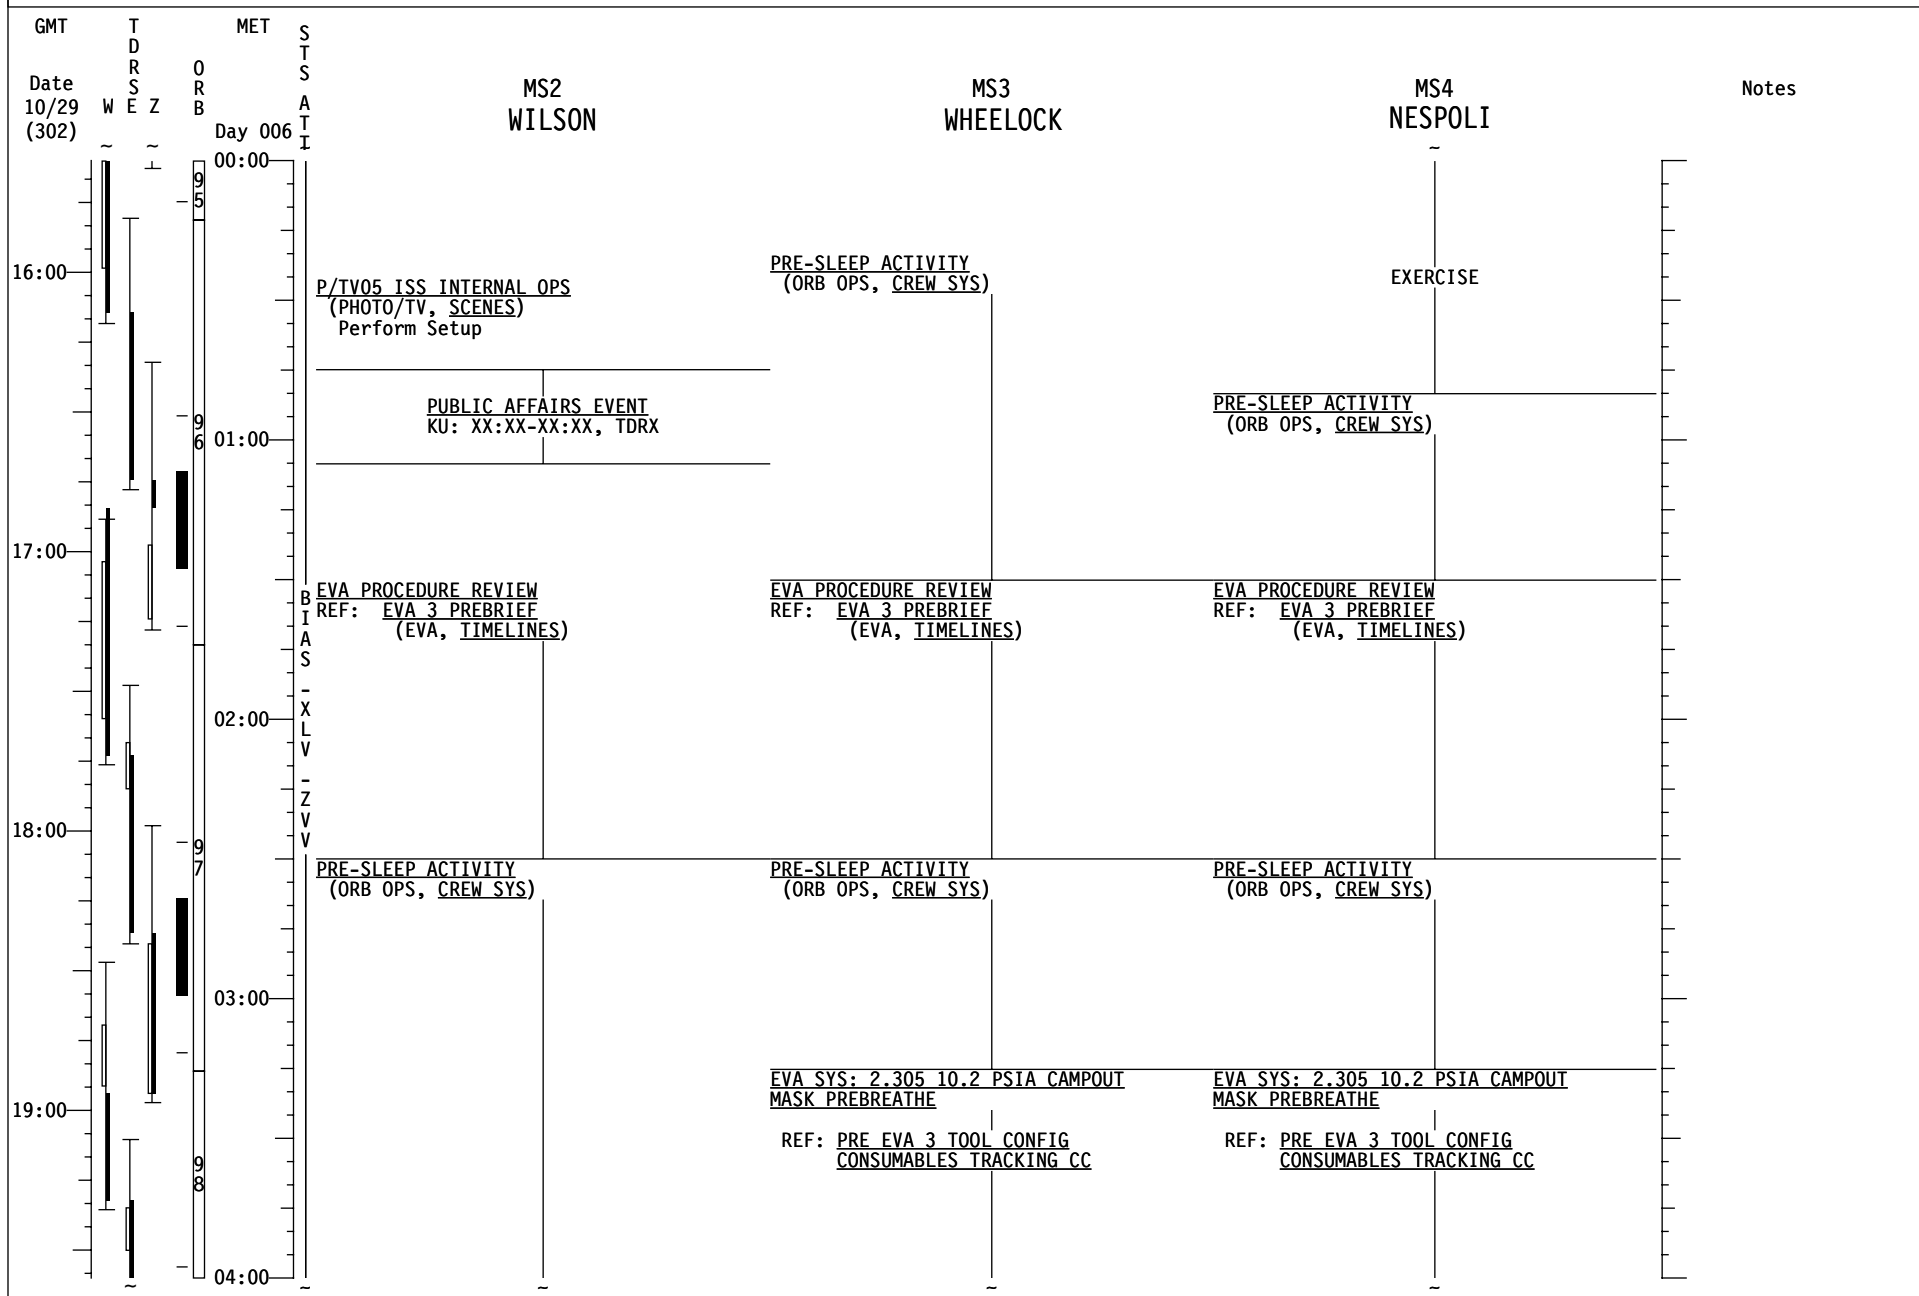

STS-120 FD07