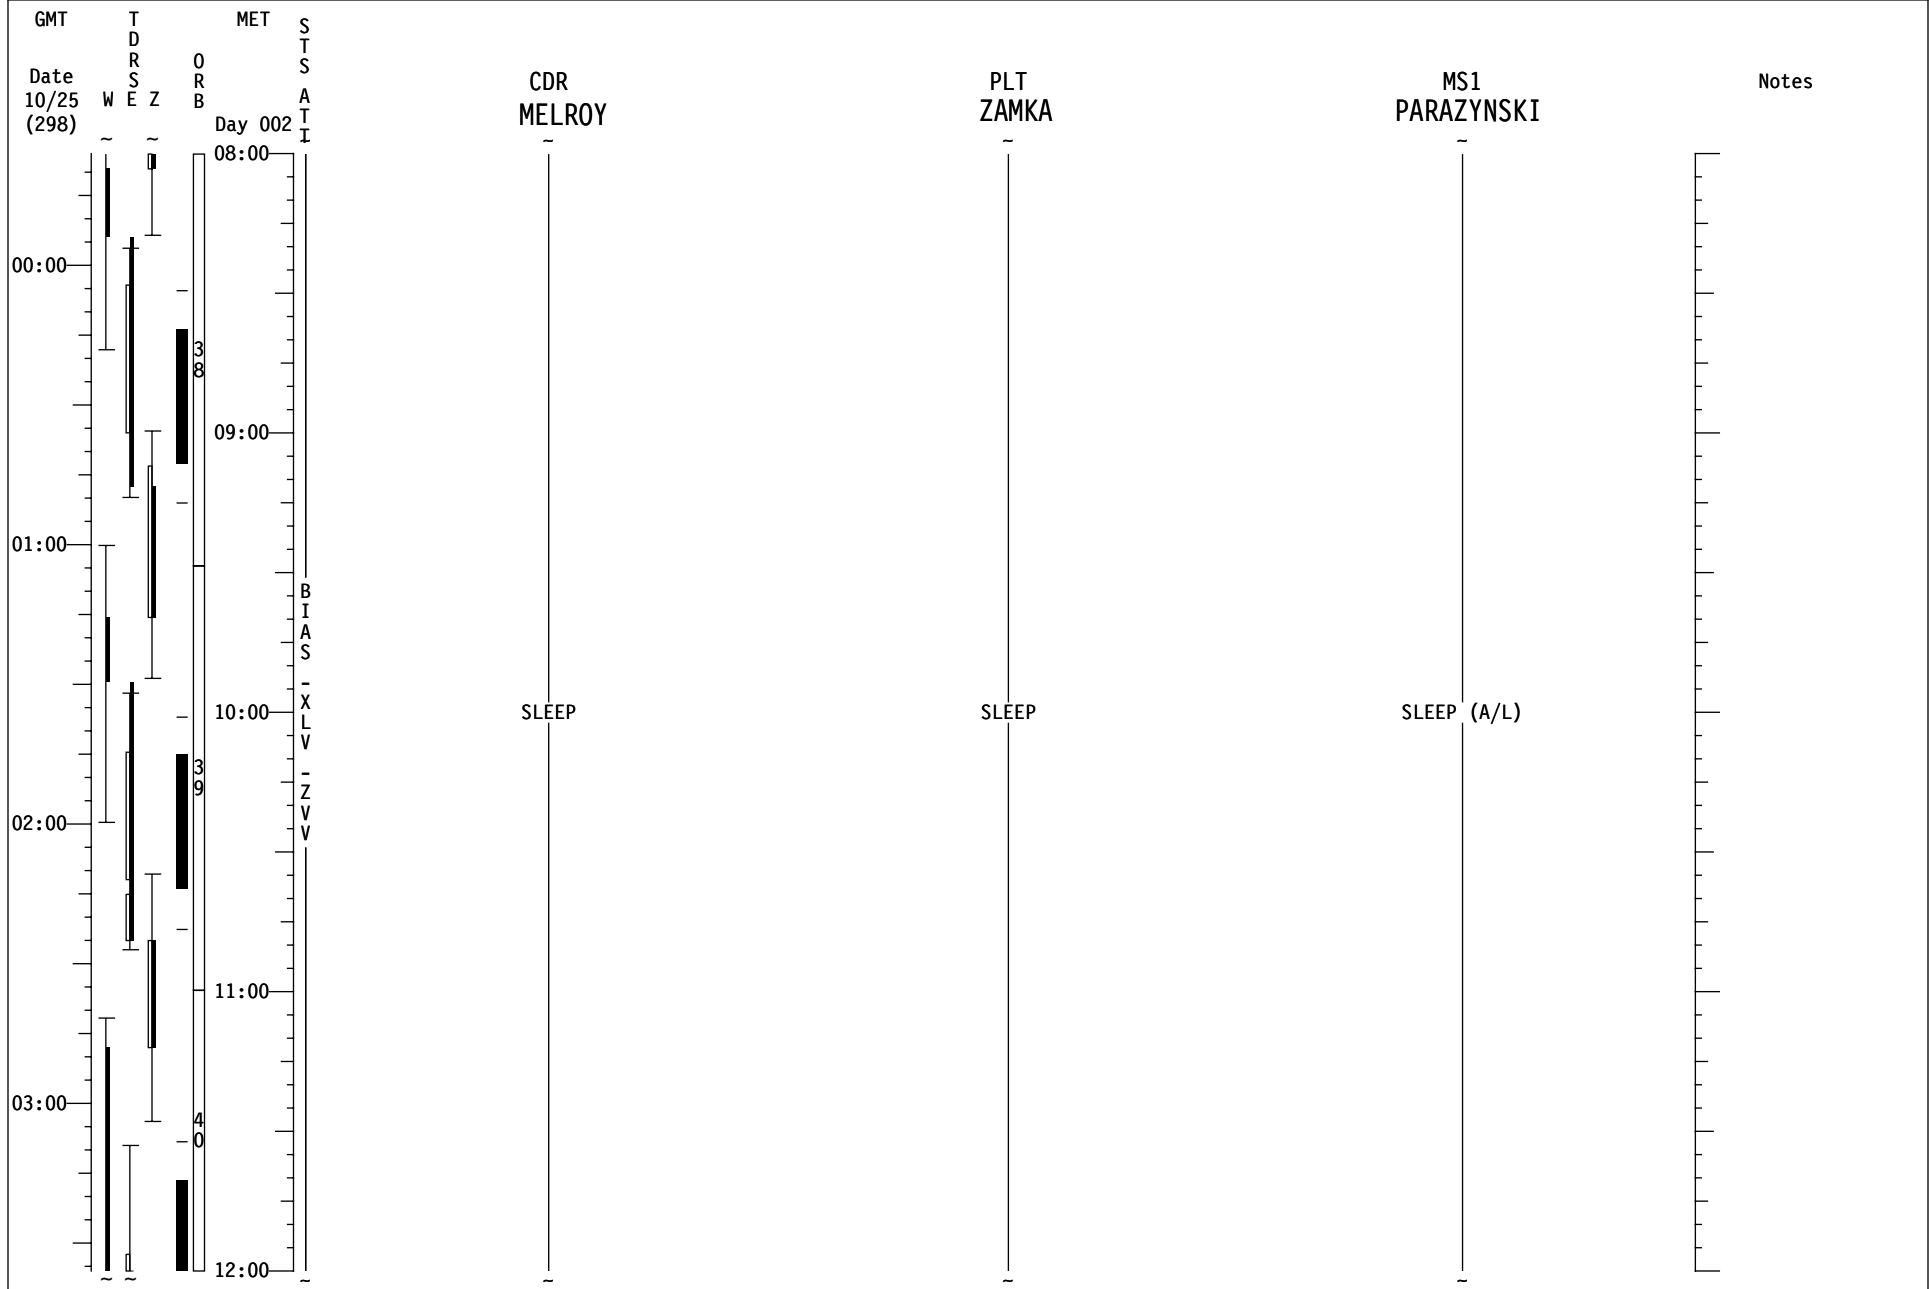

STS-120 FD03