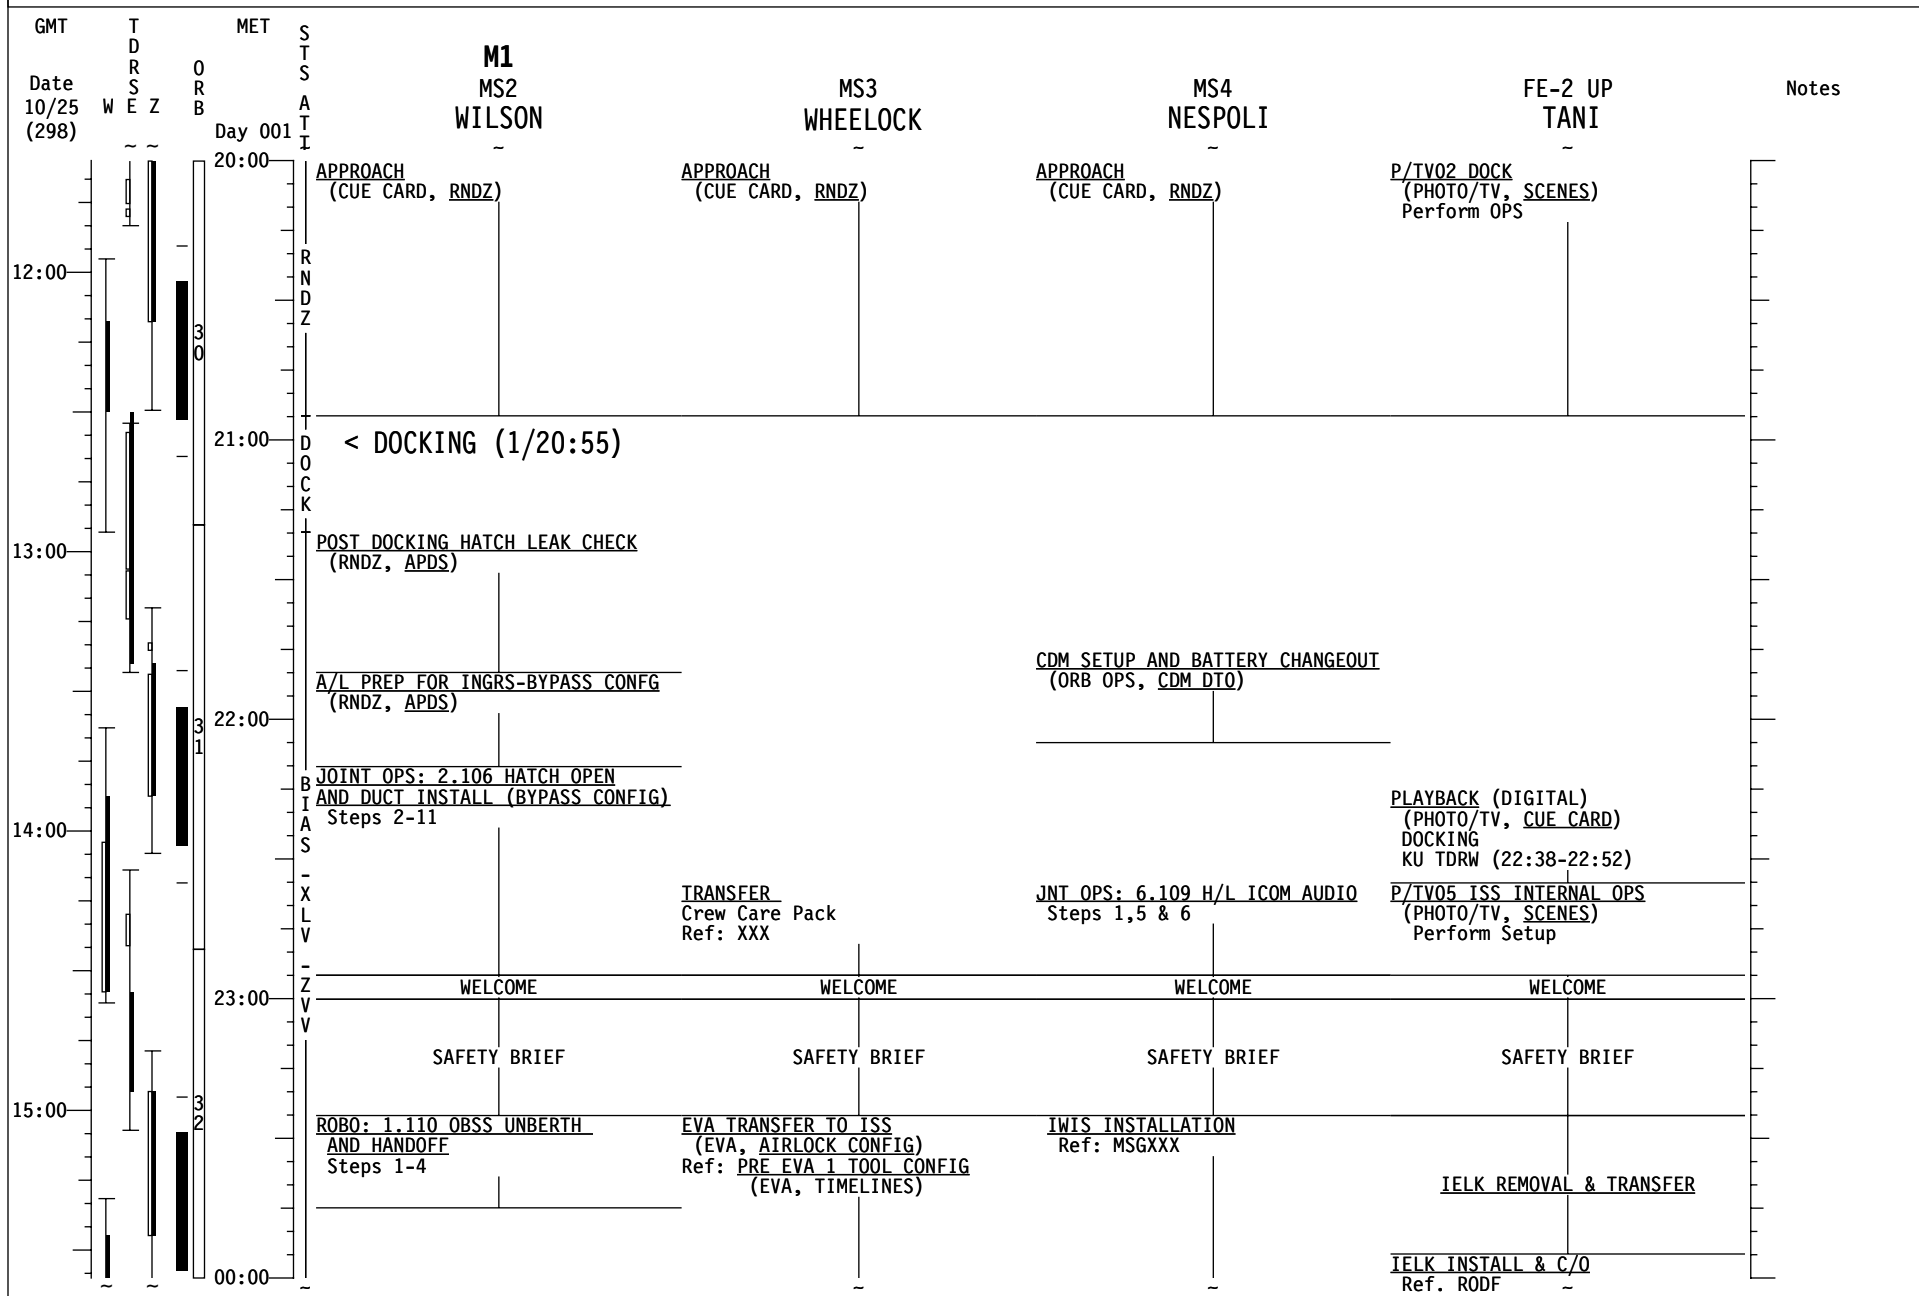

STS-120 FD03