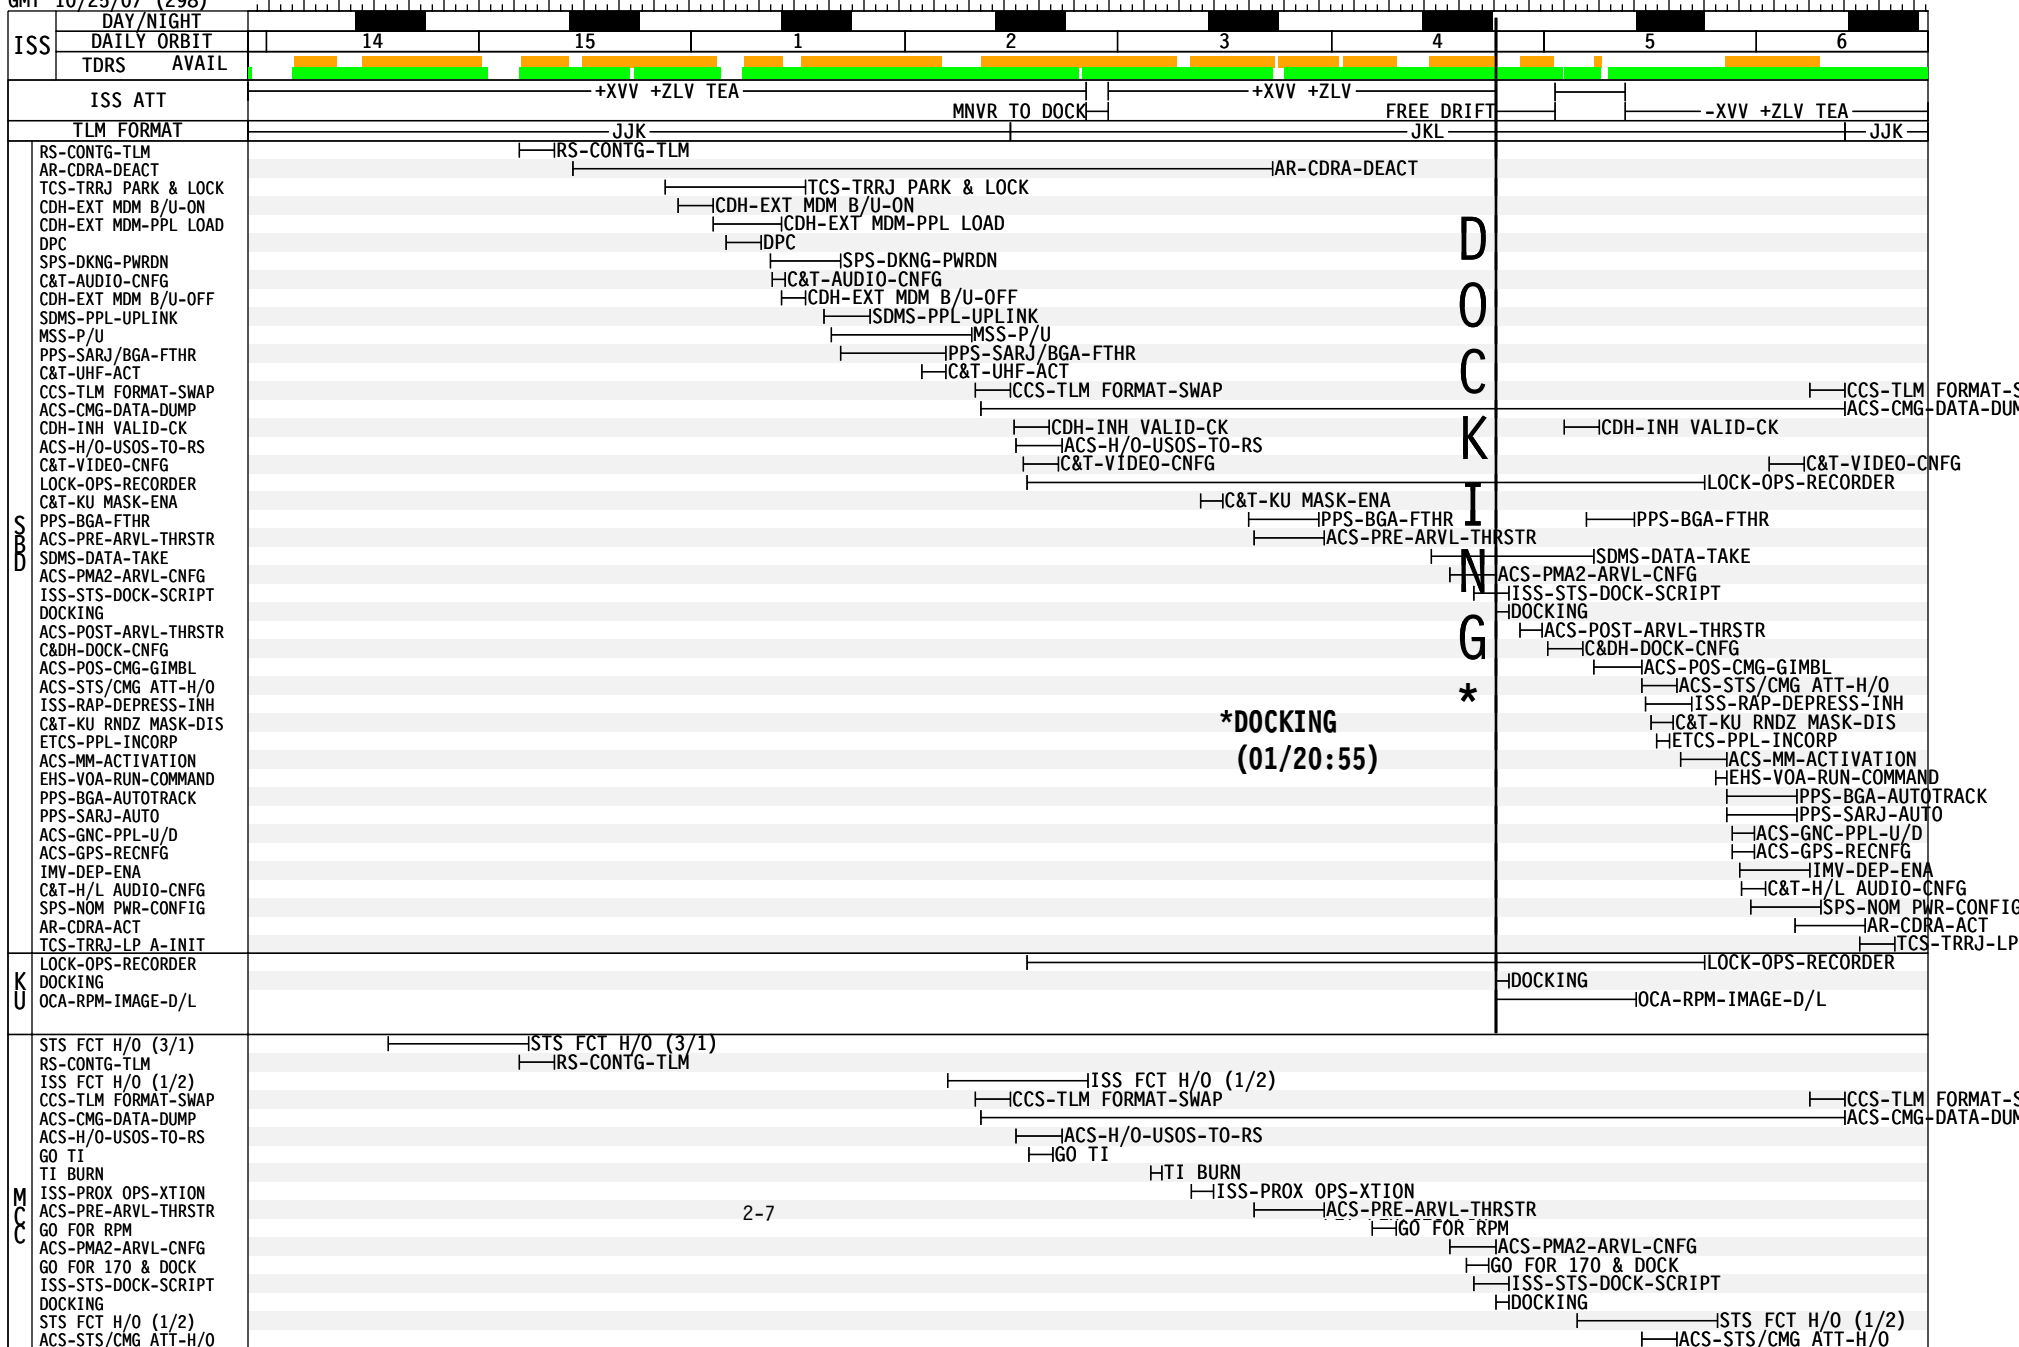

CT 10/24/07 (297)

MET Day 001

FD03

GMT 10/25/07 (298)