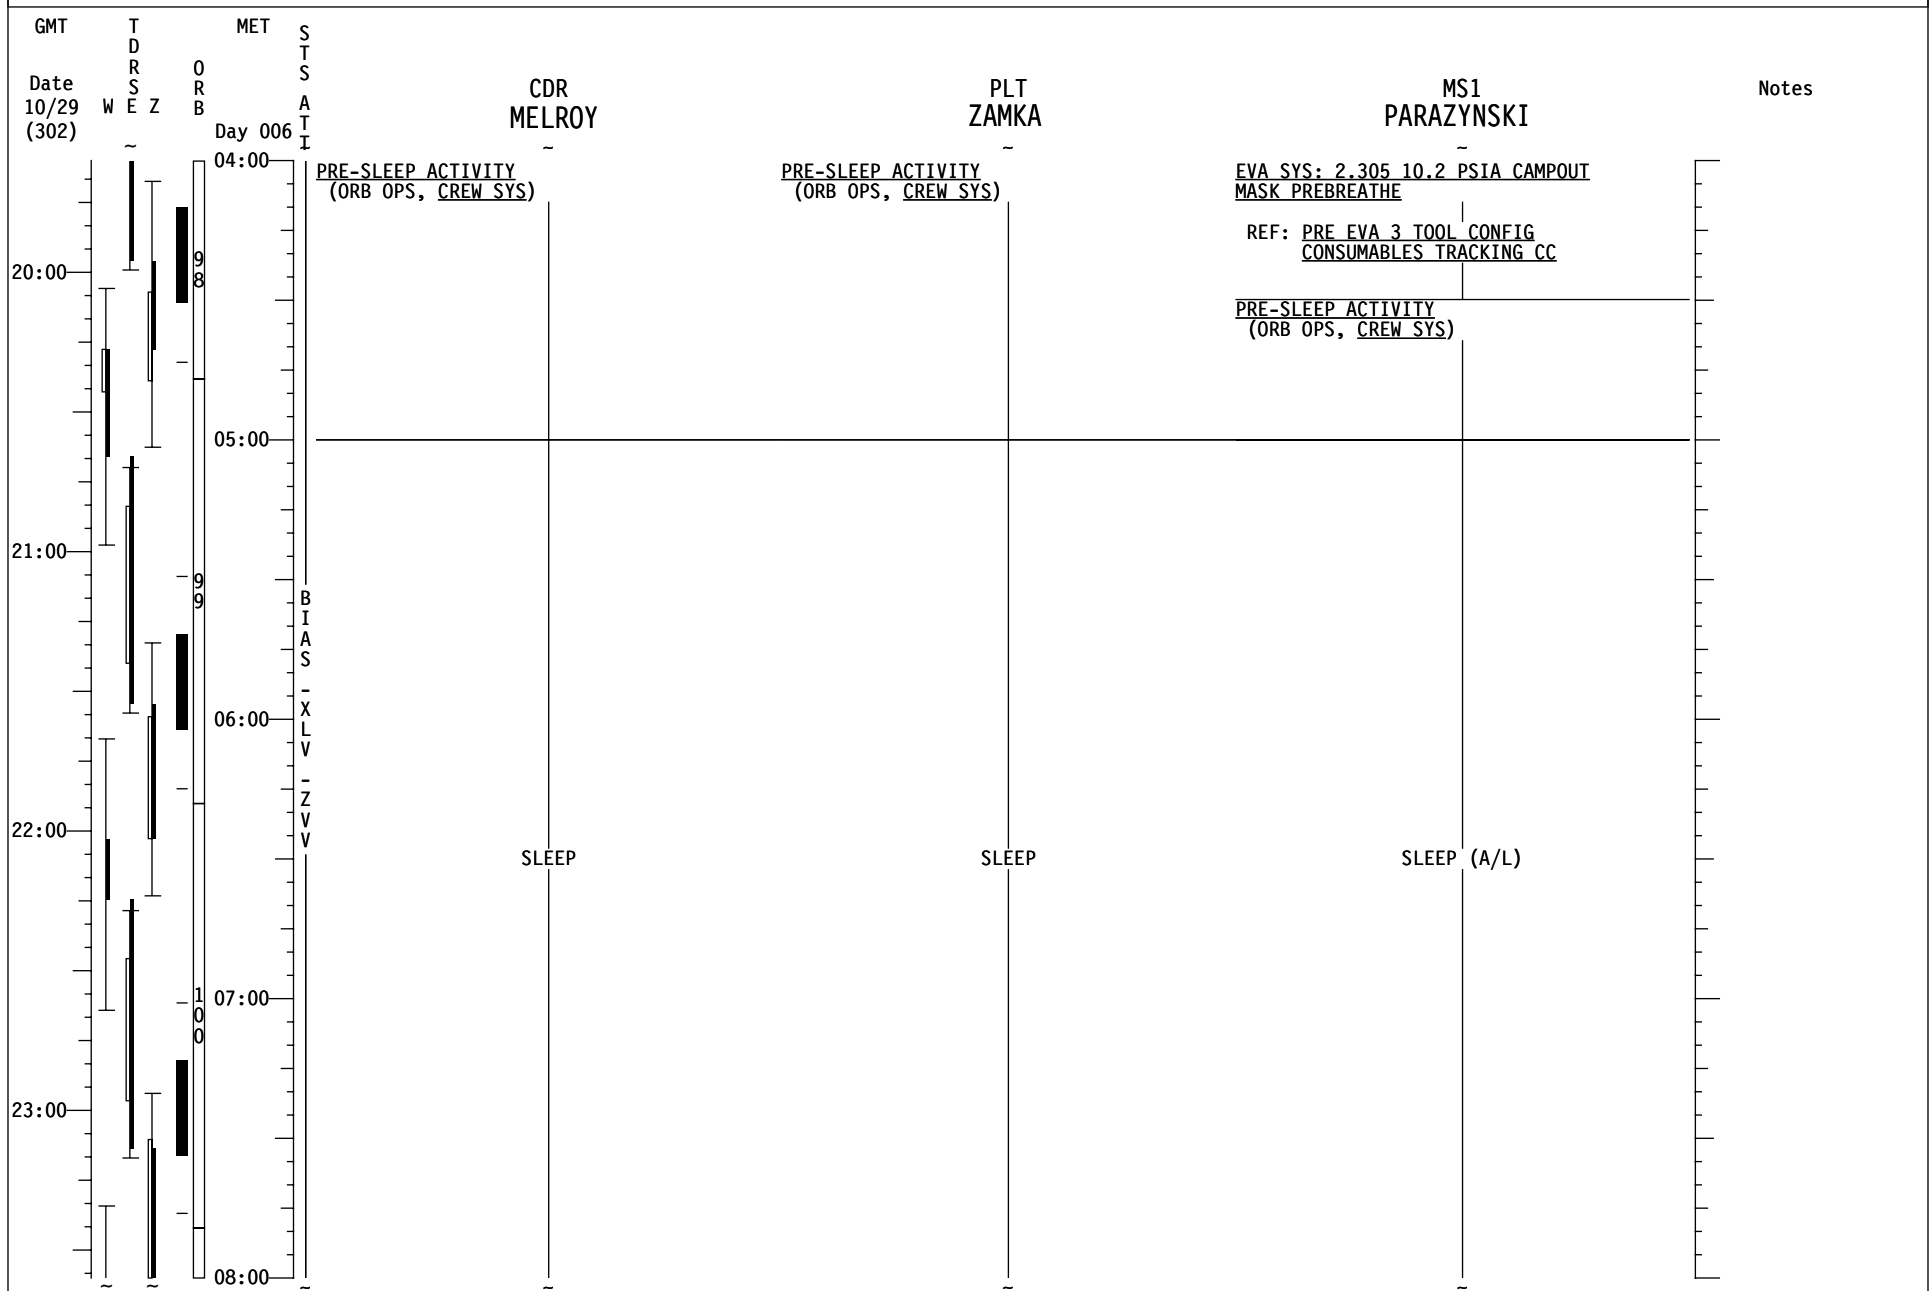

STS-120 FD07