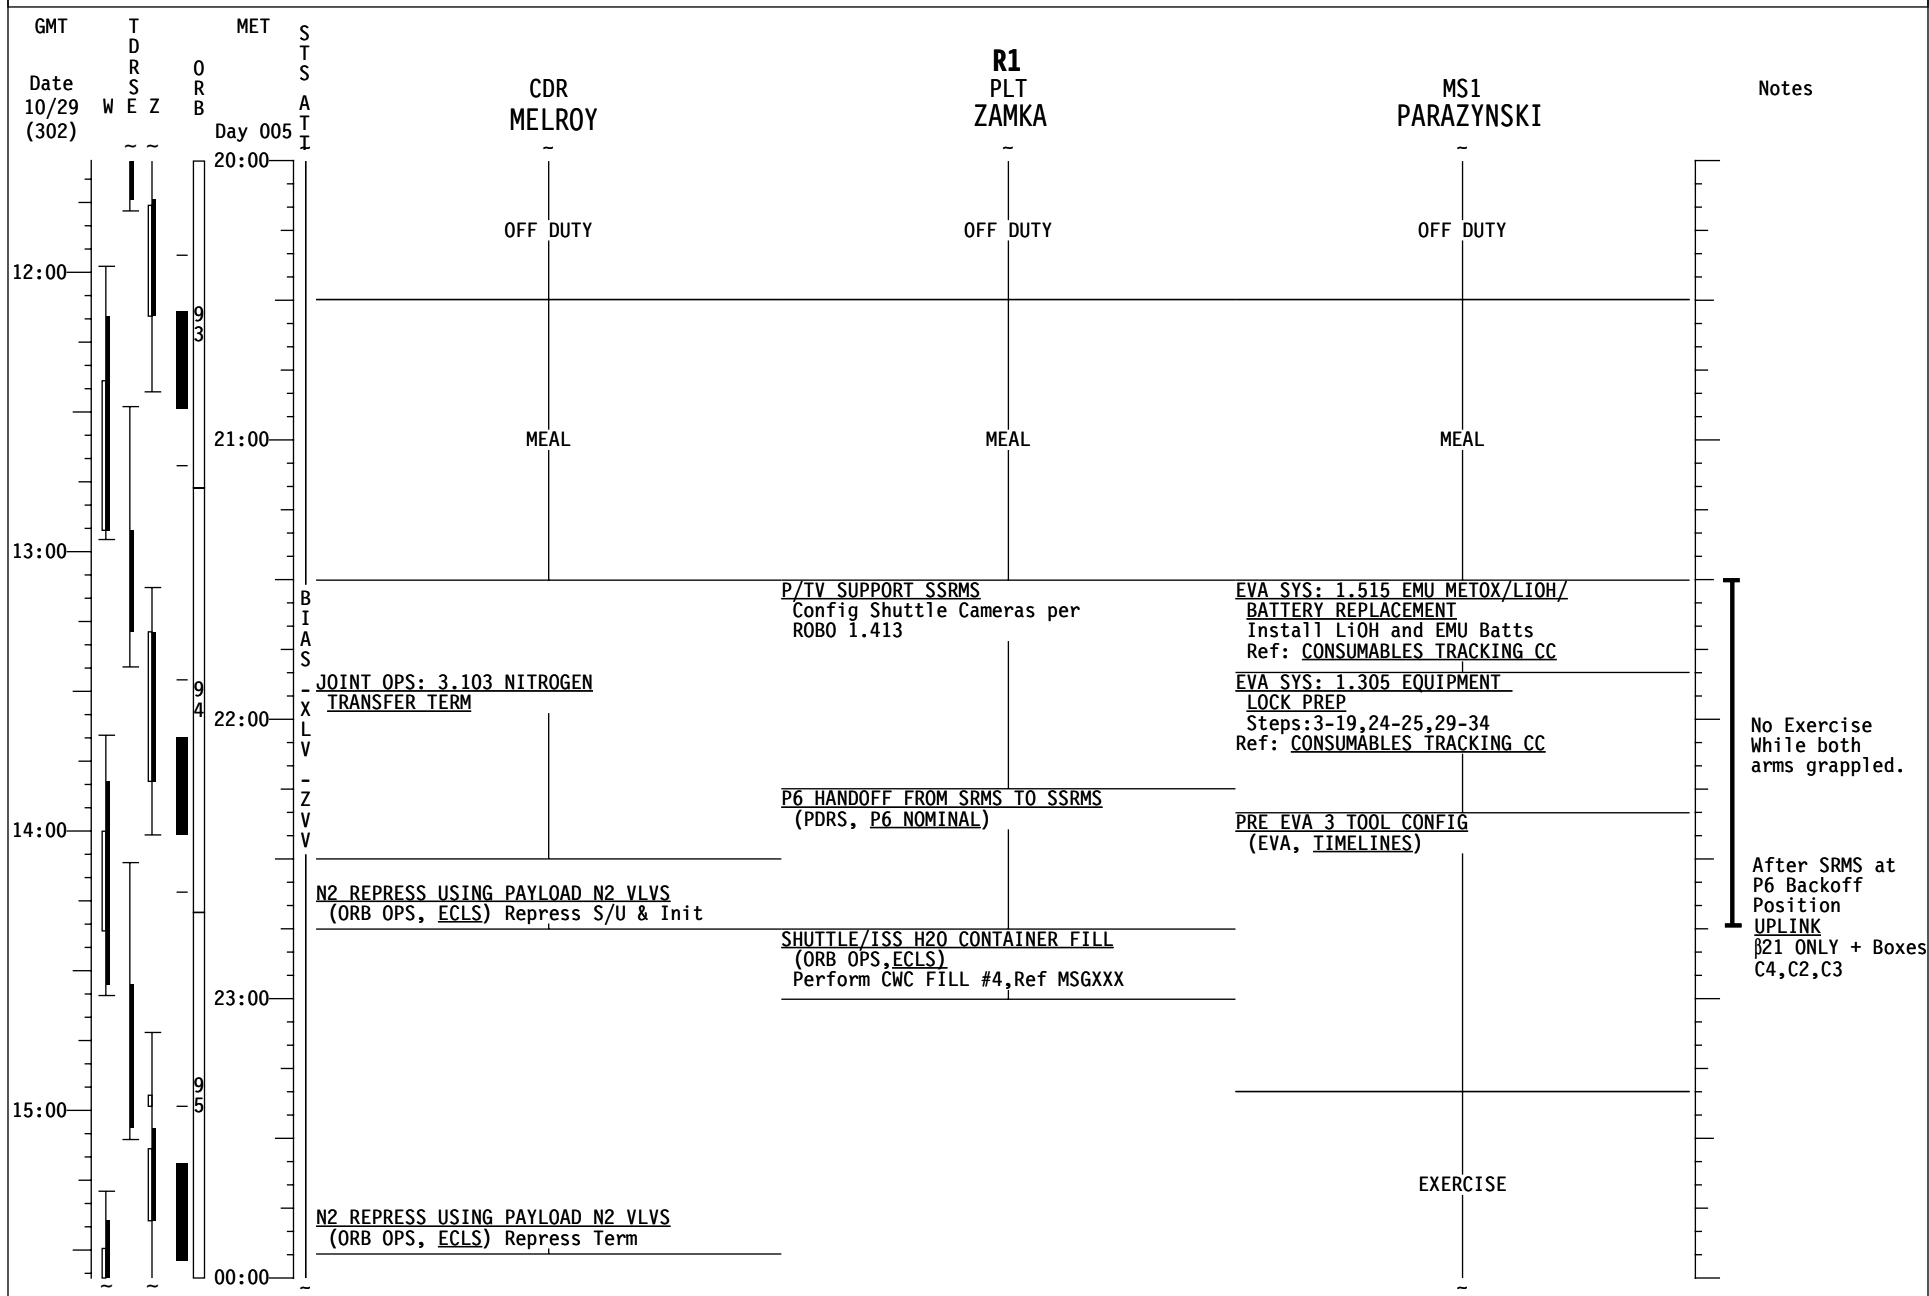

STS-120 FD07