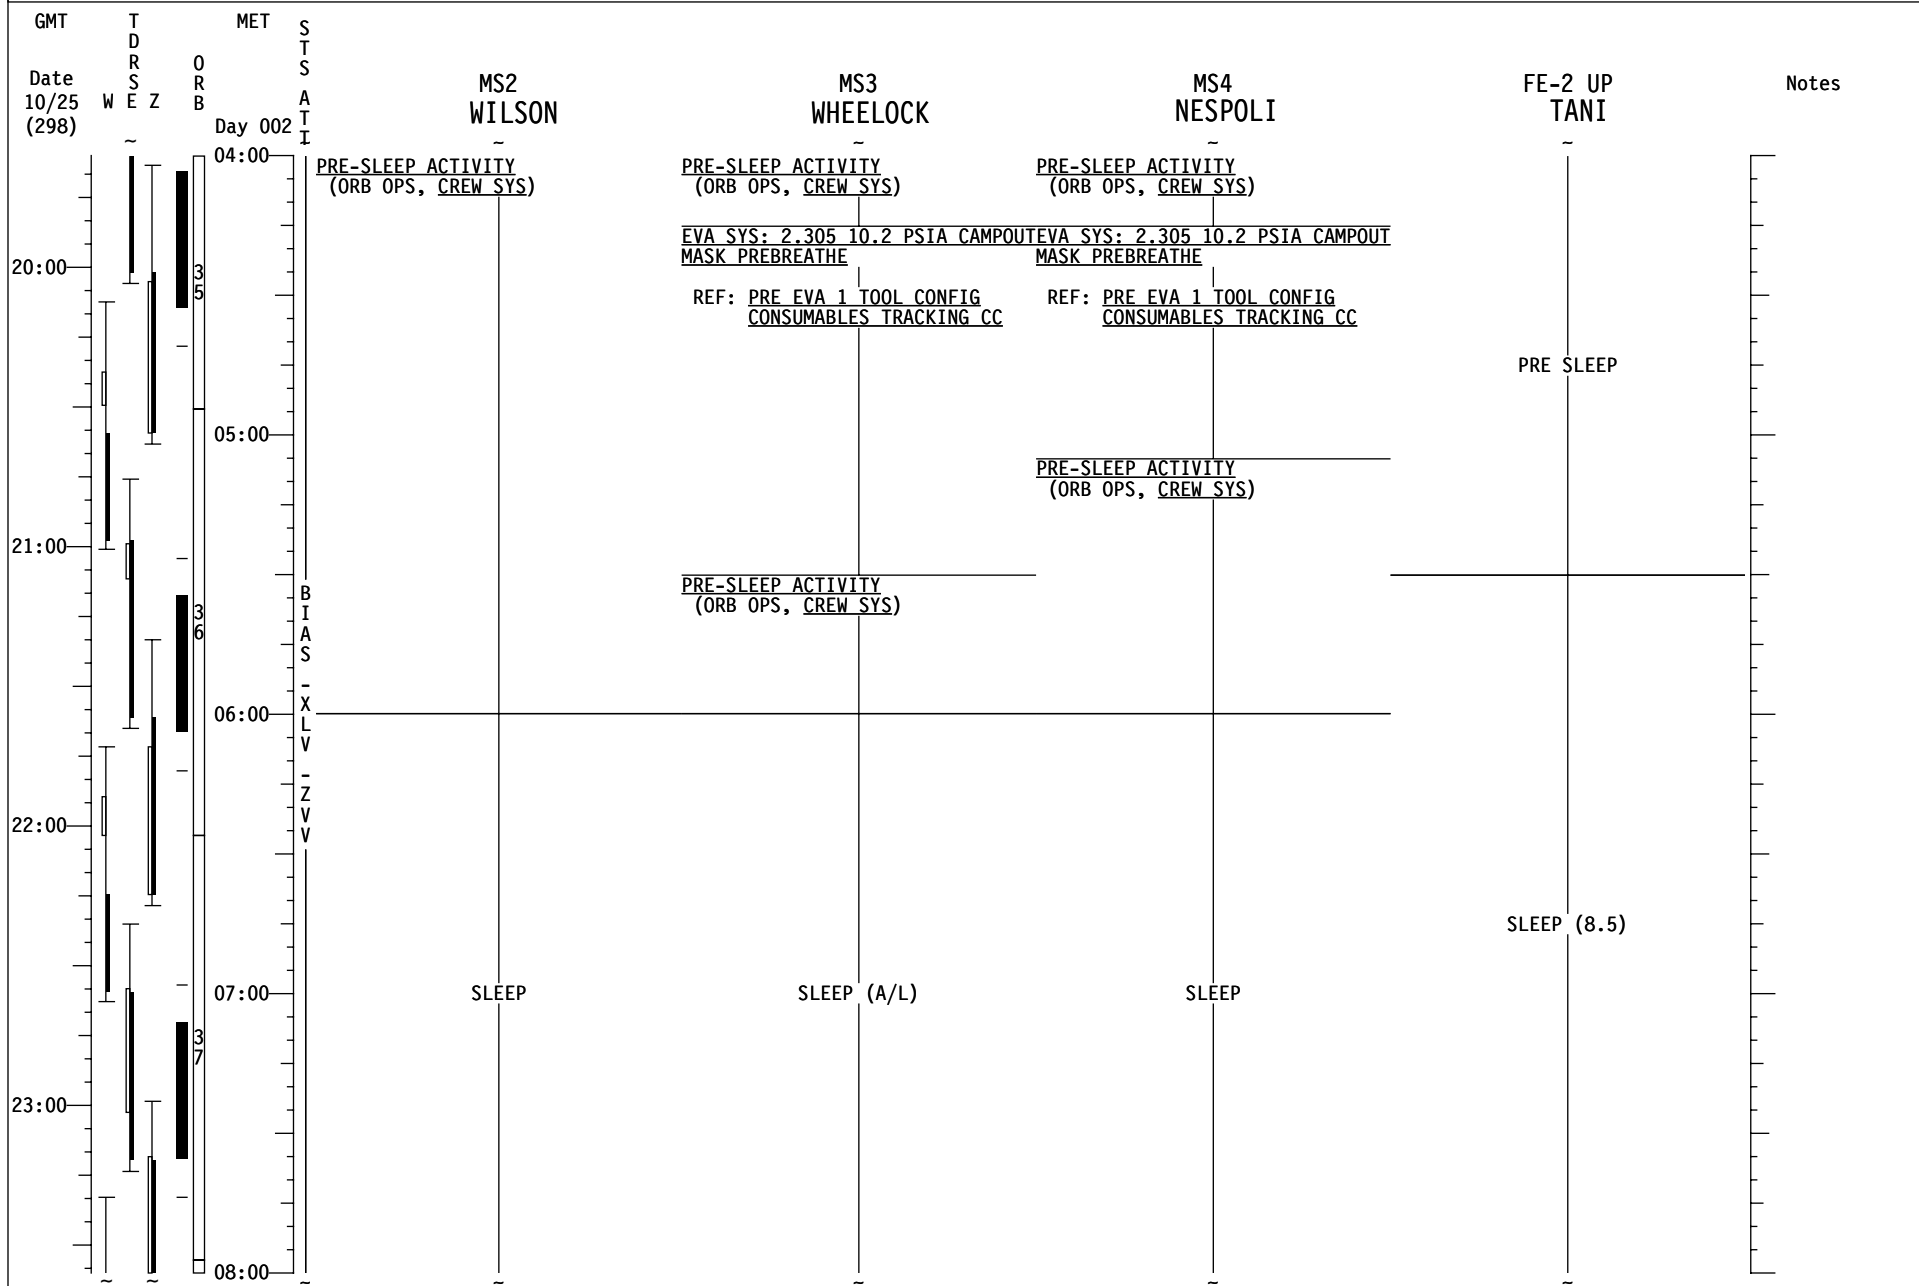

STS-120 FD03