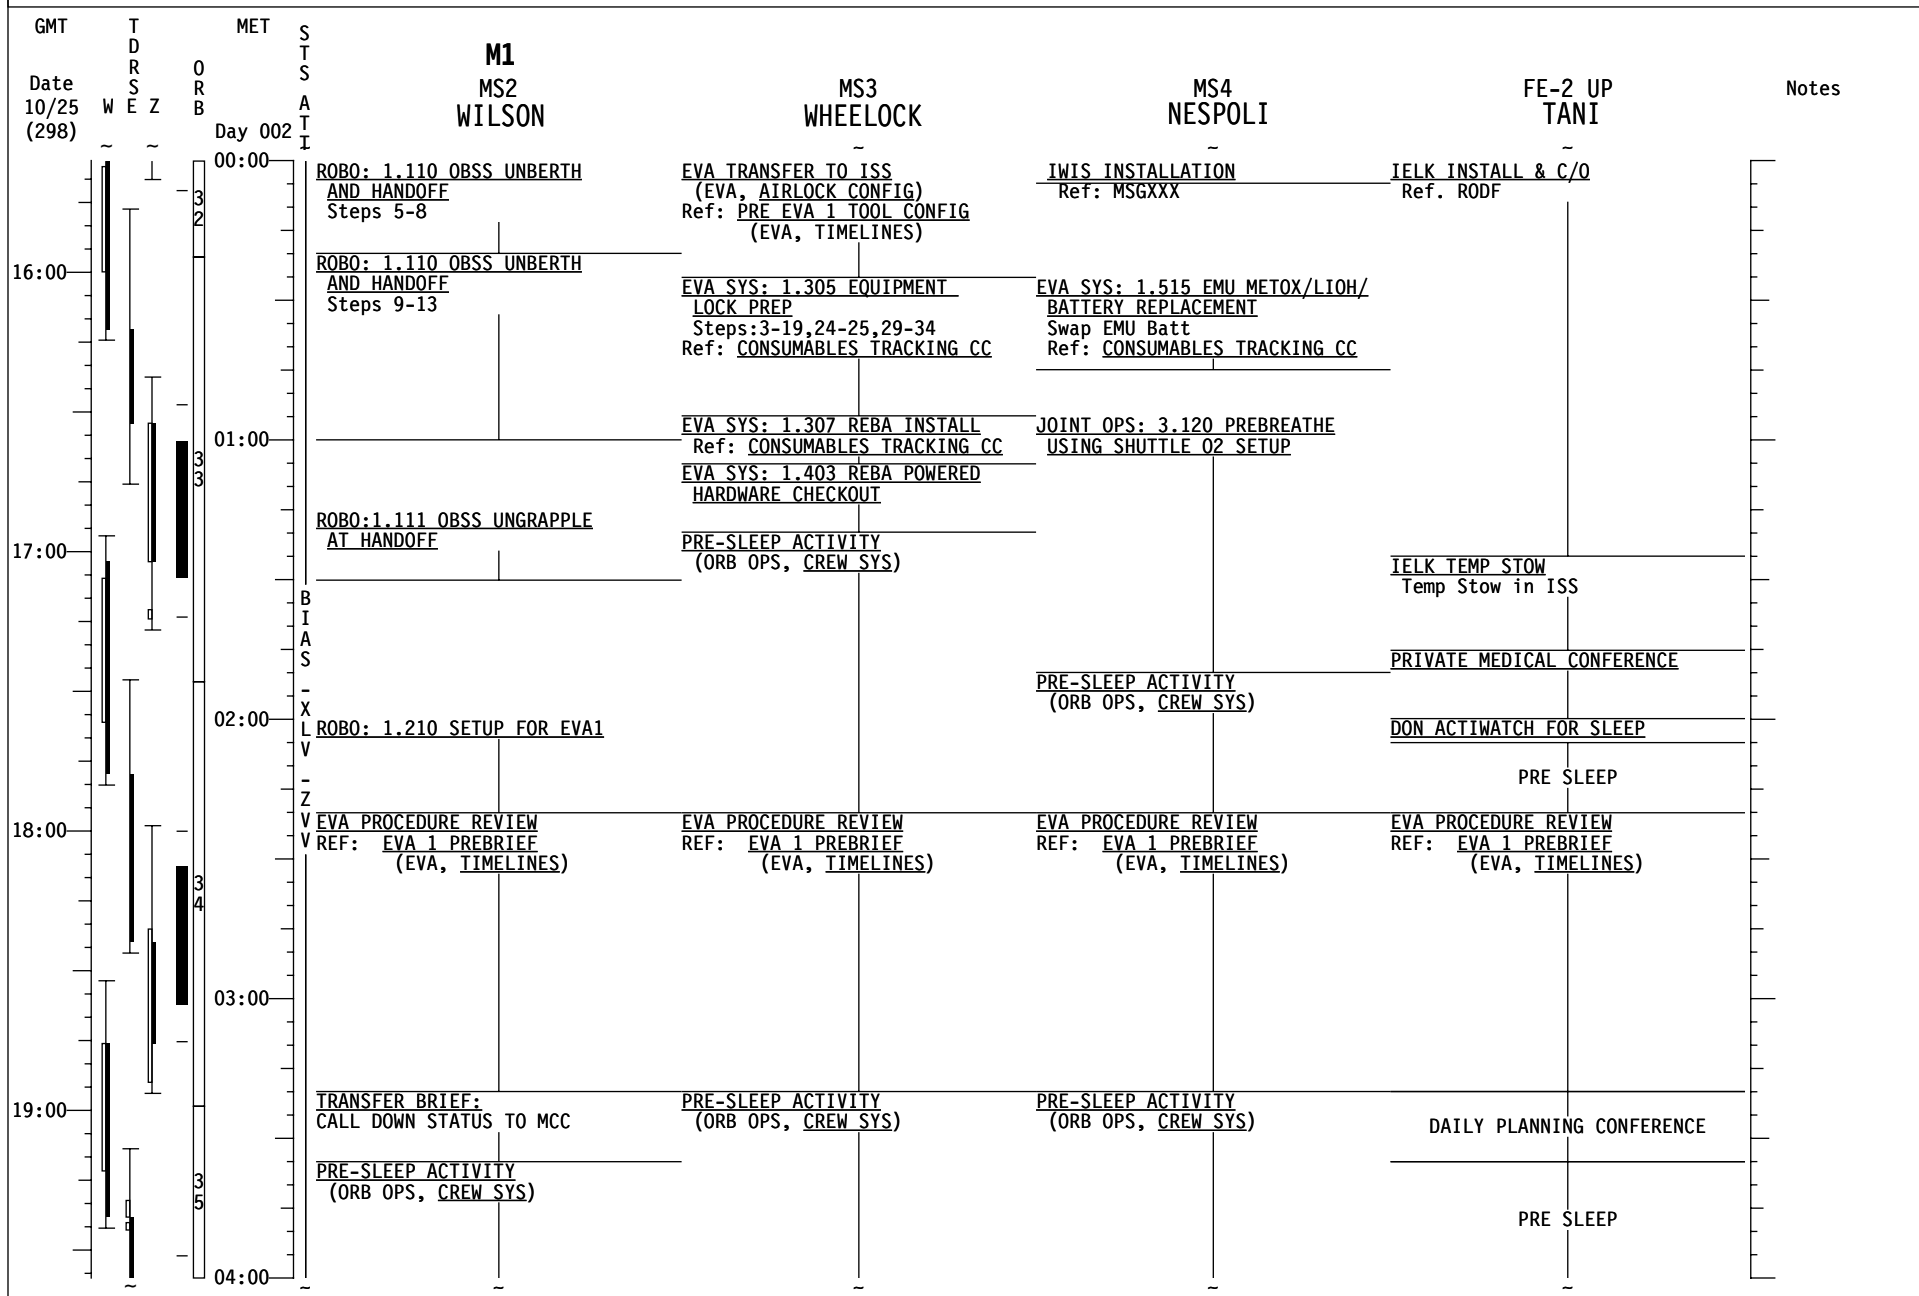

STS-120 FD03