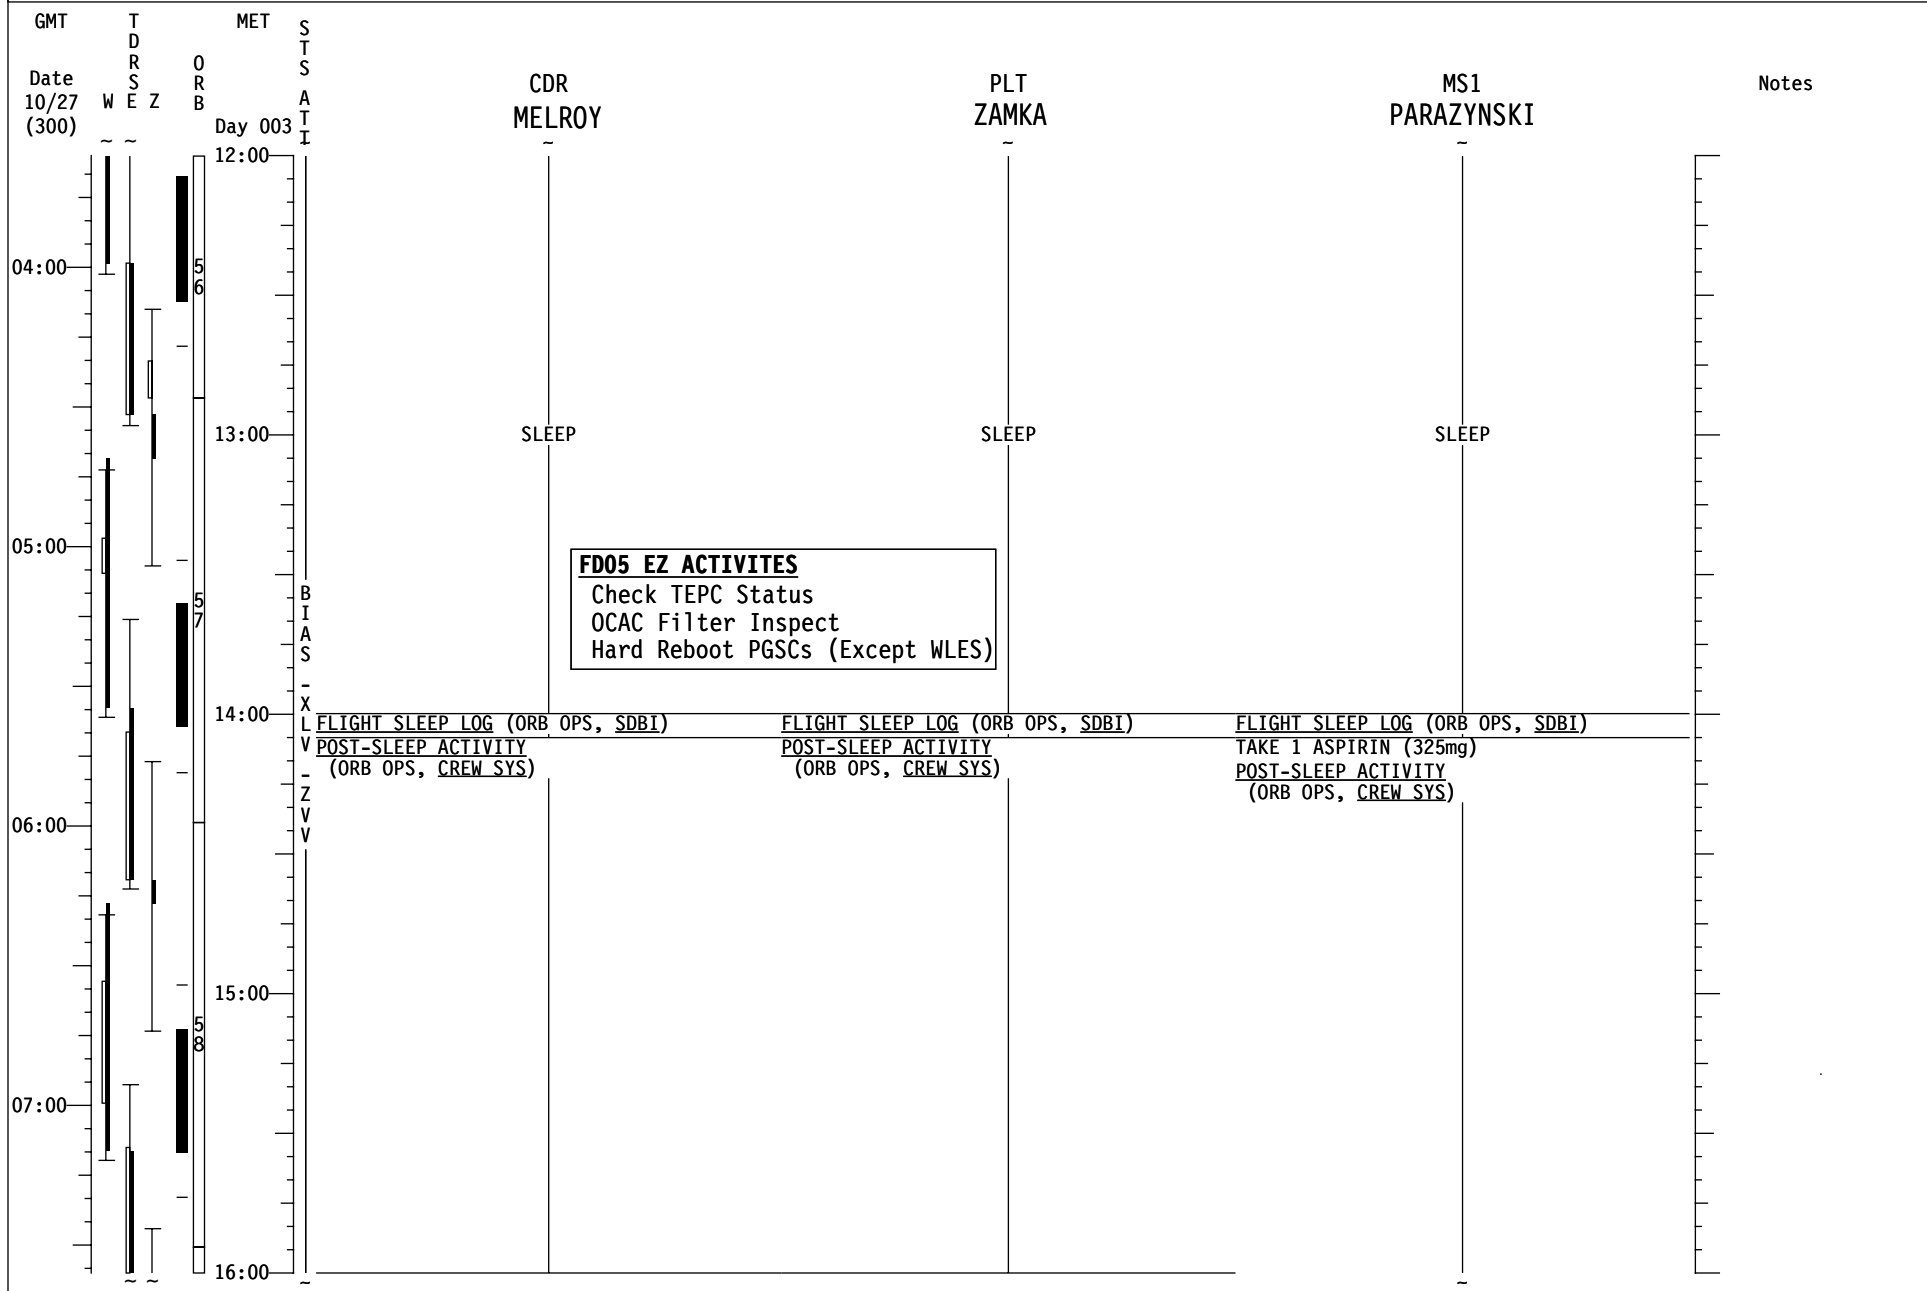

STS-120 FD05