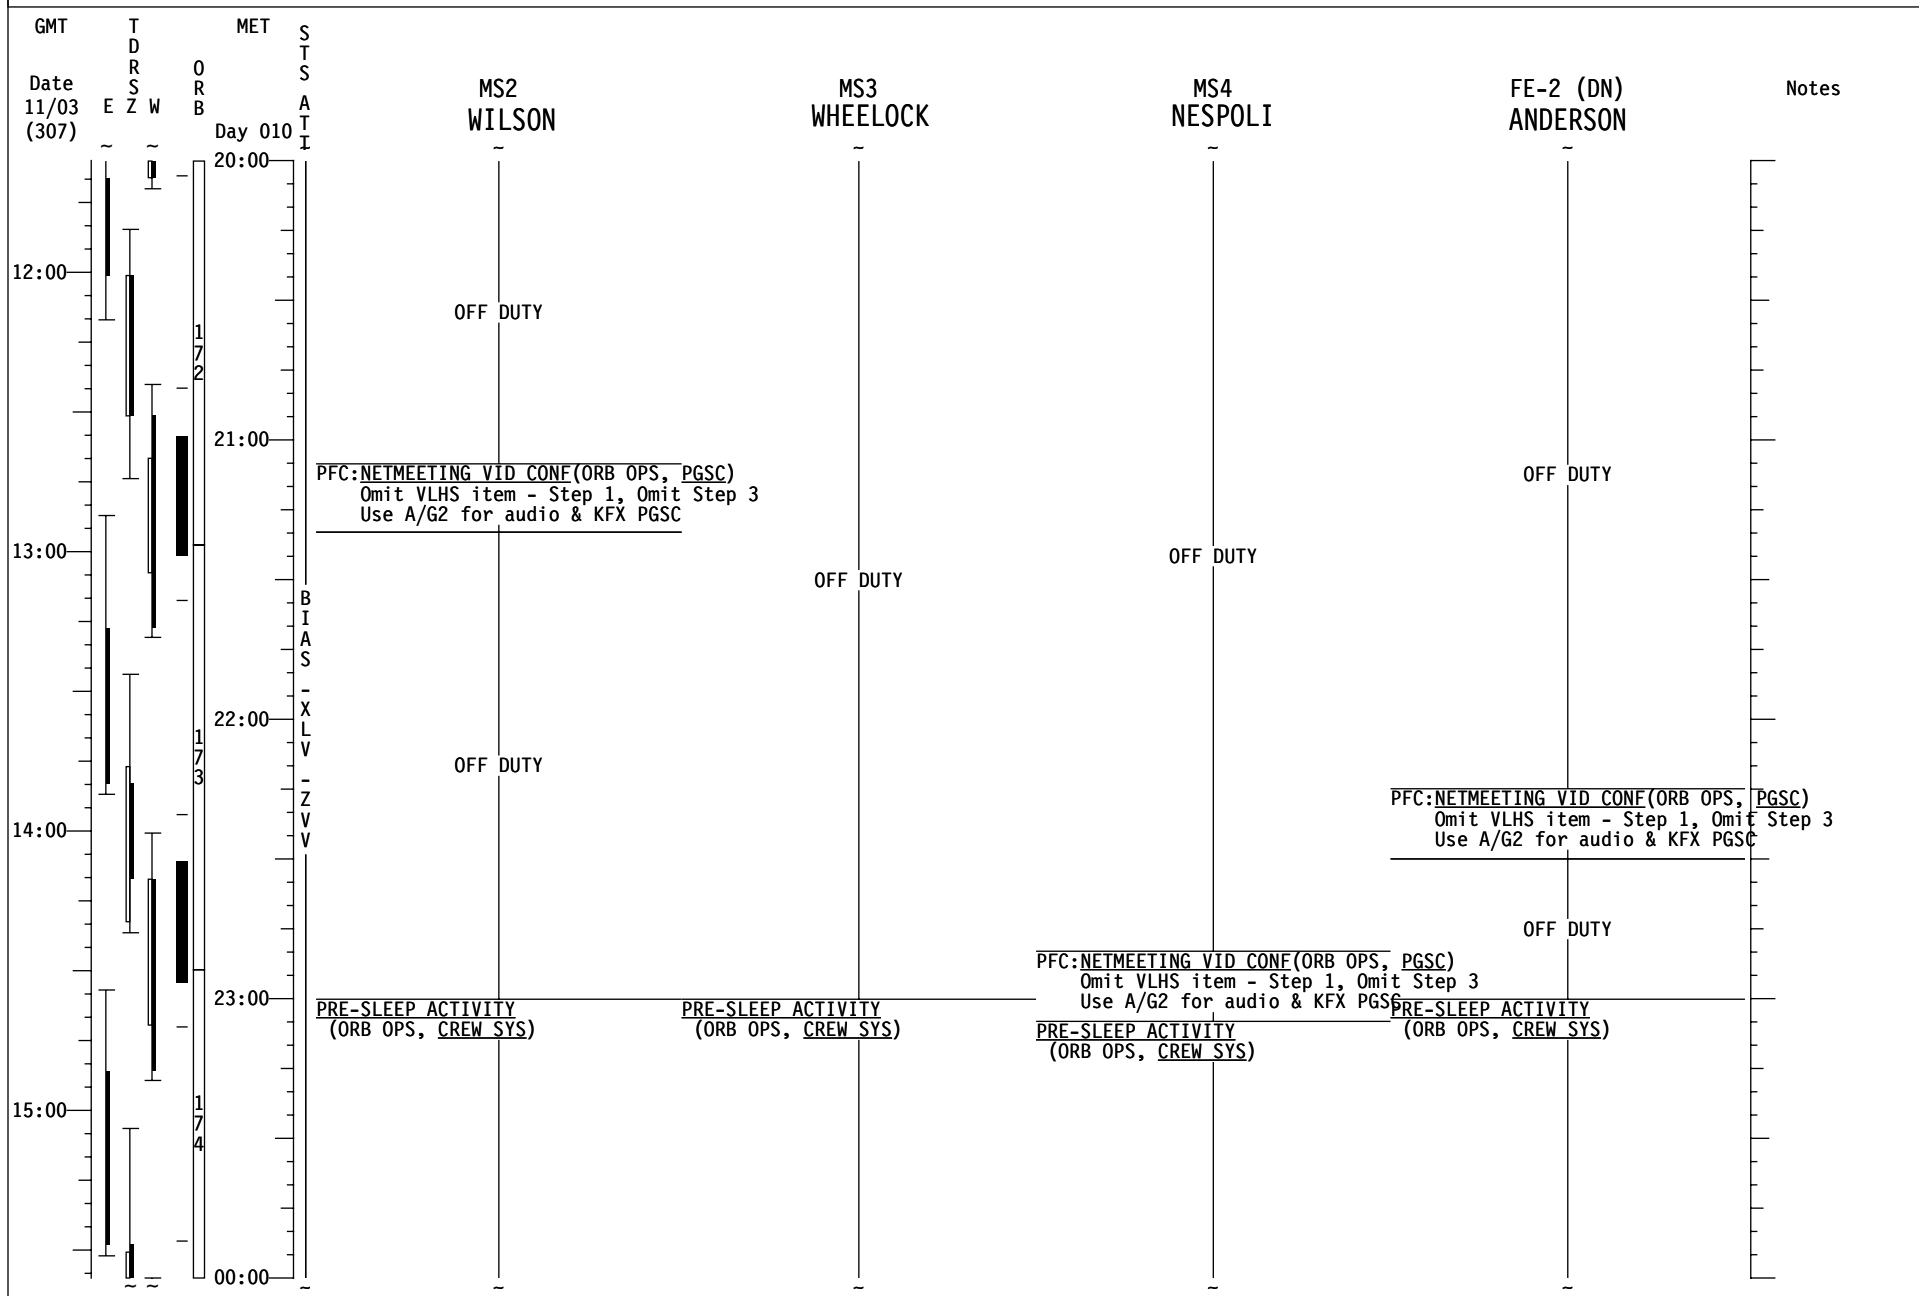

STS-120 FD12