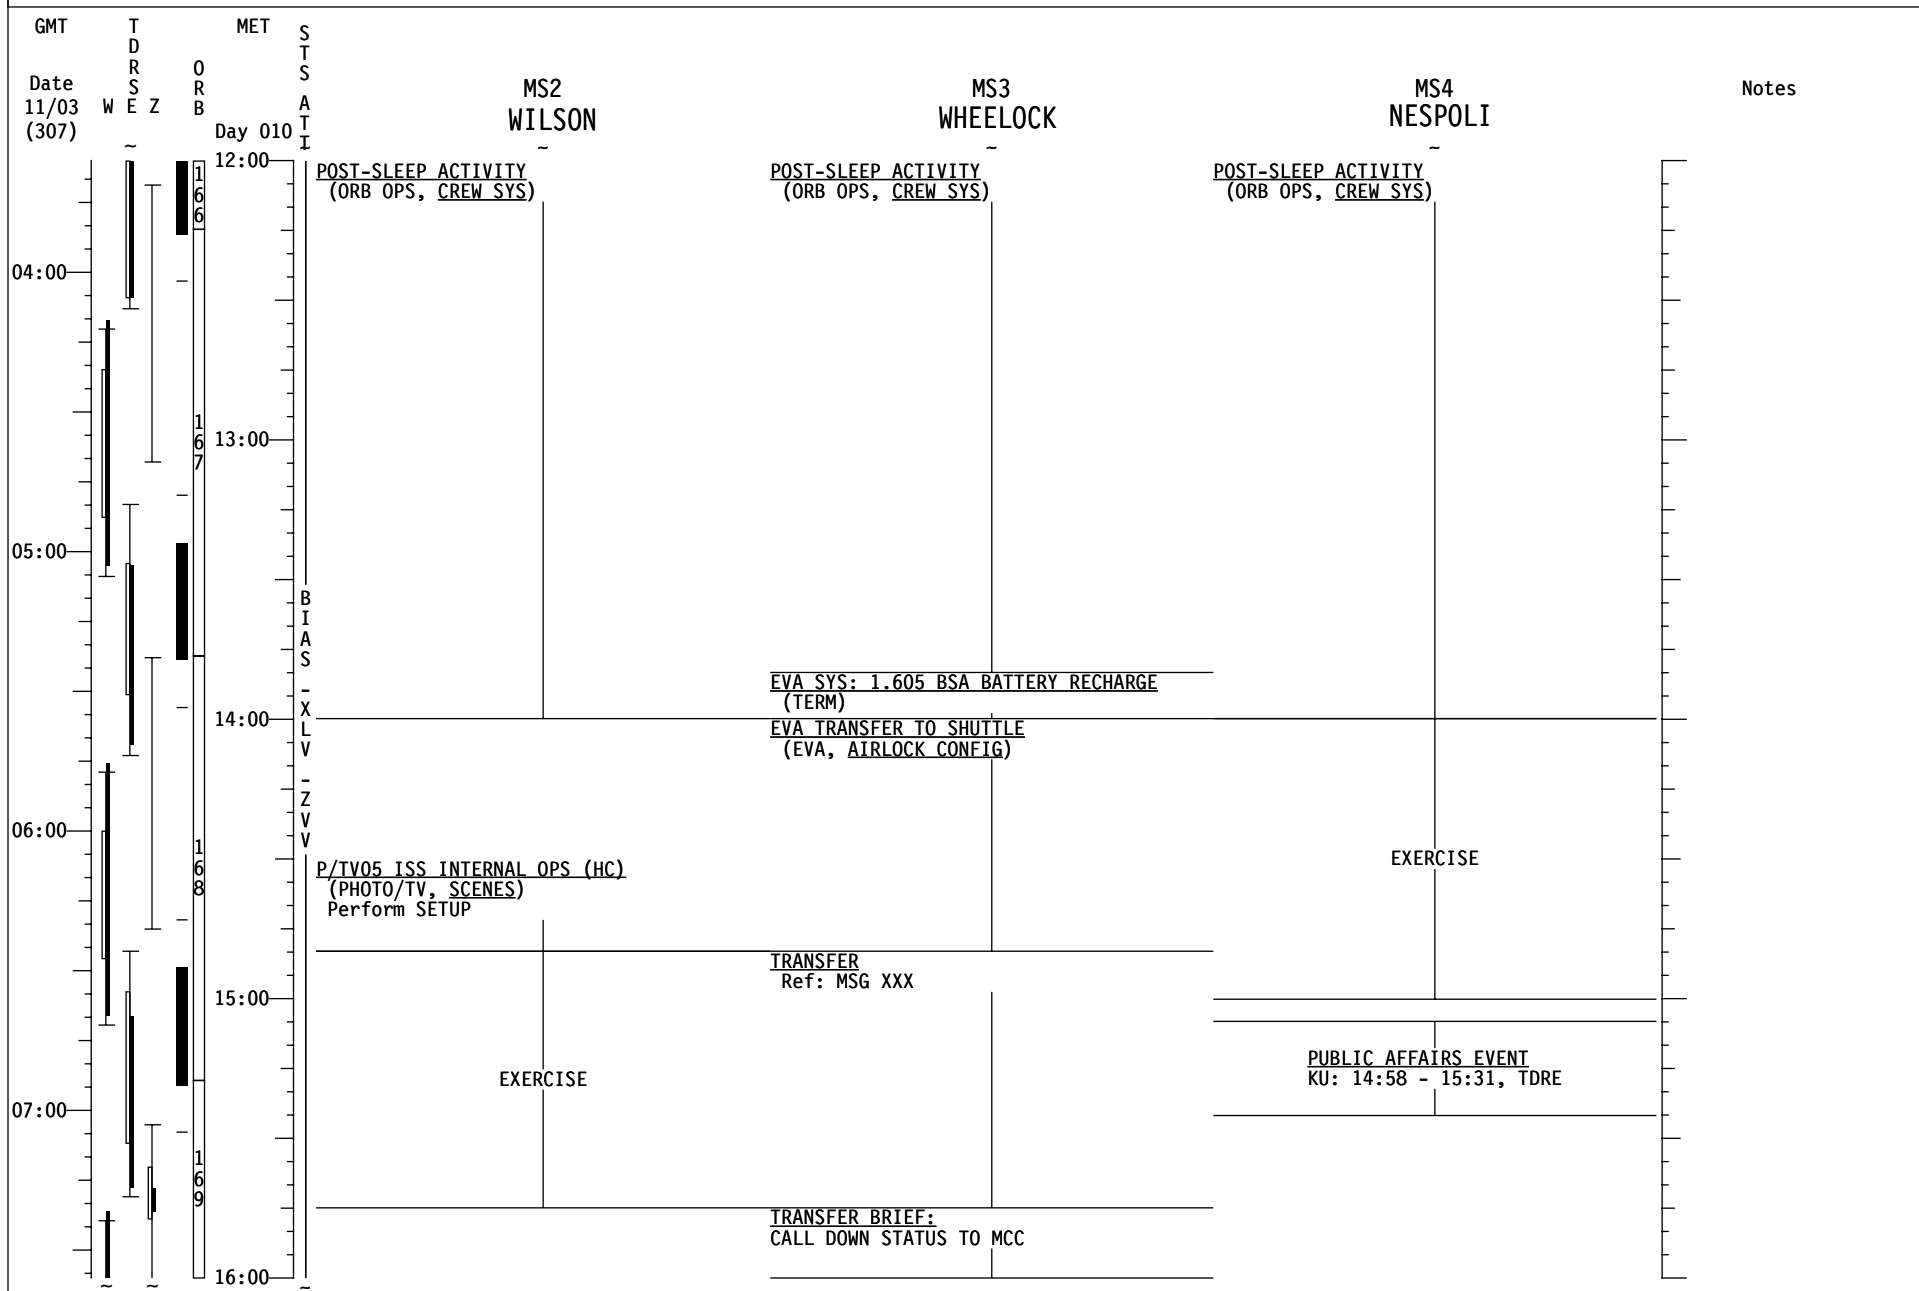

# STS-120 FD12

GMT	TDRSEZ	MET	SATS	CDR MELROY	PLT ZAMKA	MS1 PARAZYNSKI	Notes
Date 11/03 (307)	W E Z	Day 010	ORB				
08:00		16:00		MEAL	MEAL	MEAL	
		17:00		FAREWELL	FAREWELL	FAREWELL	
09:00				<u>JNT OPS: 4.103 DUCT REMOVAL AND HATCH CLOSE (BYPASS CONFIG)</u>	<u>P/TV05 INTERNAL OPS (PHOTO/TV, SCENES)</u> Perform Deact Step 2 <u>P/TV04 INGRESS/EGRESS (PHOTO/TV, SCENES)</u> Perform Ops	<u>RNDZ TOOLS CHECKOUT (RNDZ, RNDZ TOOLS)</u>	<u>UPLINK TFL 192</u>
		18:00		<u>JNT OPS: 3.110 H/O ATT CNTRL CMG TA TO ORB</u> <u>JNT OPS: 4.104 ODS VEST/PMA DPRS AND HATCH LEAK CHECK</u>			
10:00					EXERCISE		<u>UPLINK TFL 184</u>
		19:00		OFF DUTY	OFF DUTY	OFF DUTY	
11:00					<u>PFC:NETMEETING VID CONF(ORB OPS, PGSC)</u> Omit VLHS item - Step 1, Omit Step 3 Use A/G2 for audio & KFX PGSC		
		20:00			OFF DUTY		