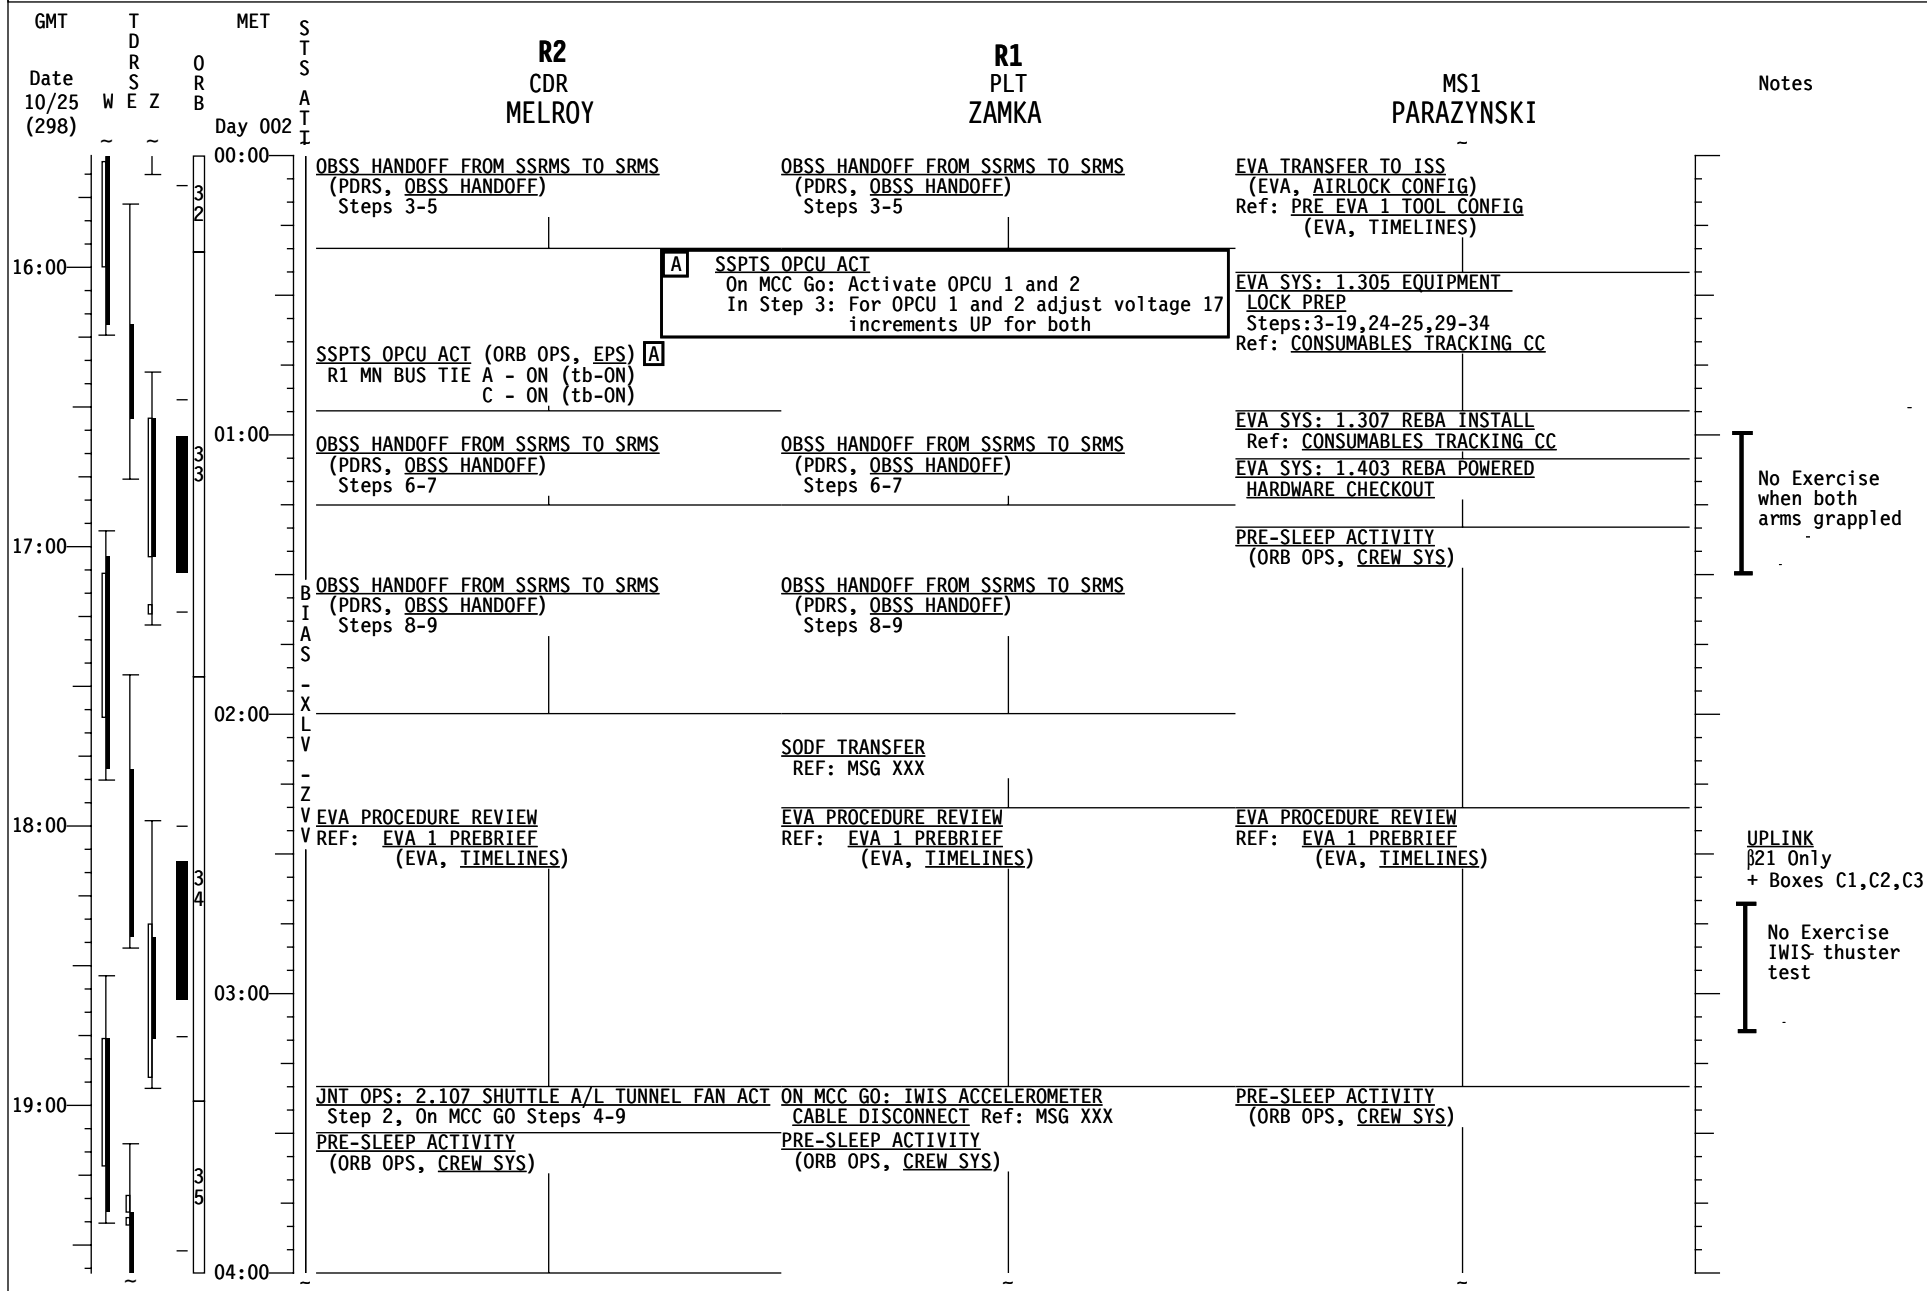

STS-120 FD03