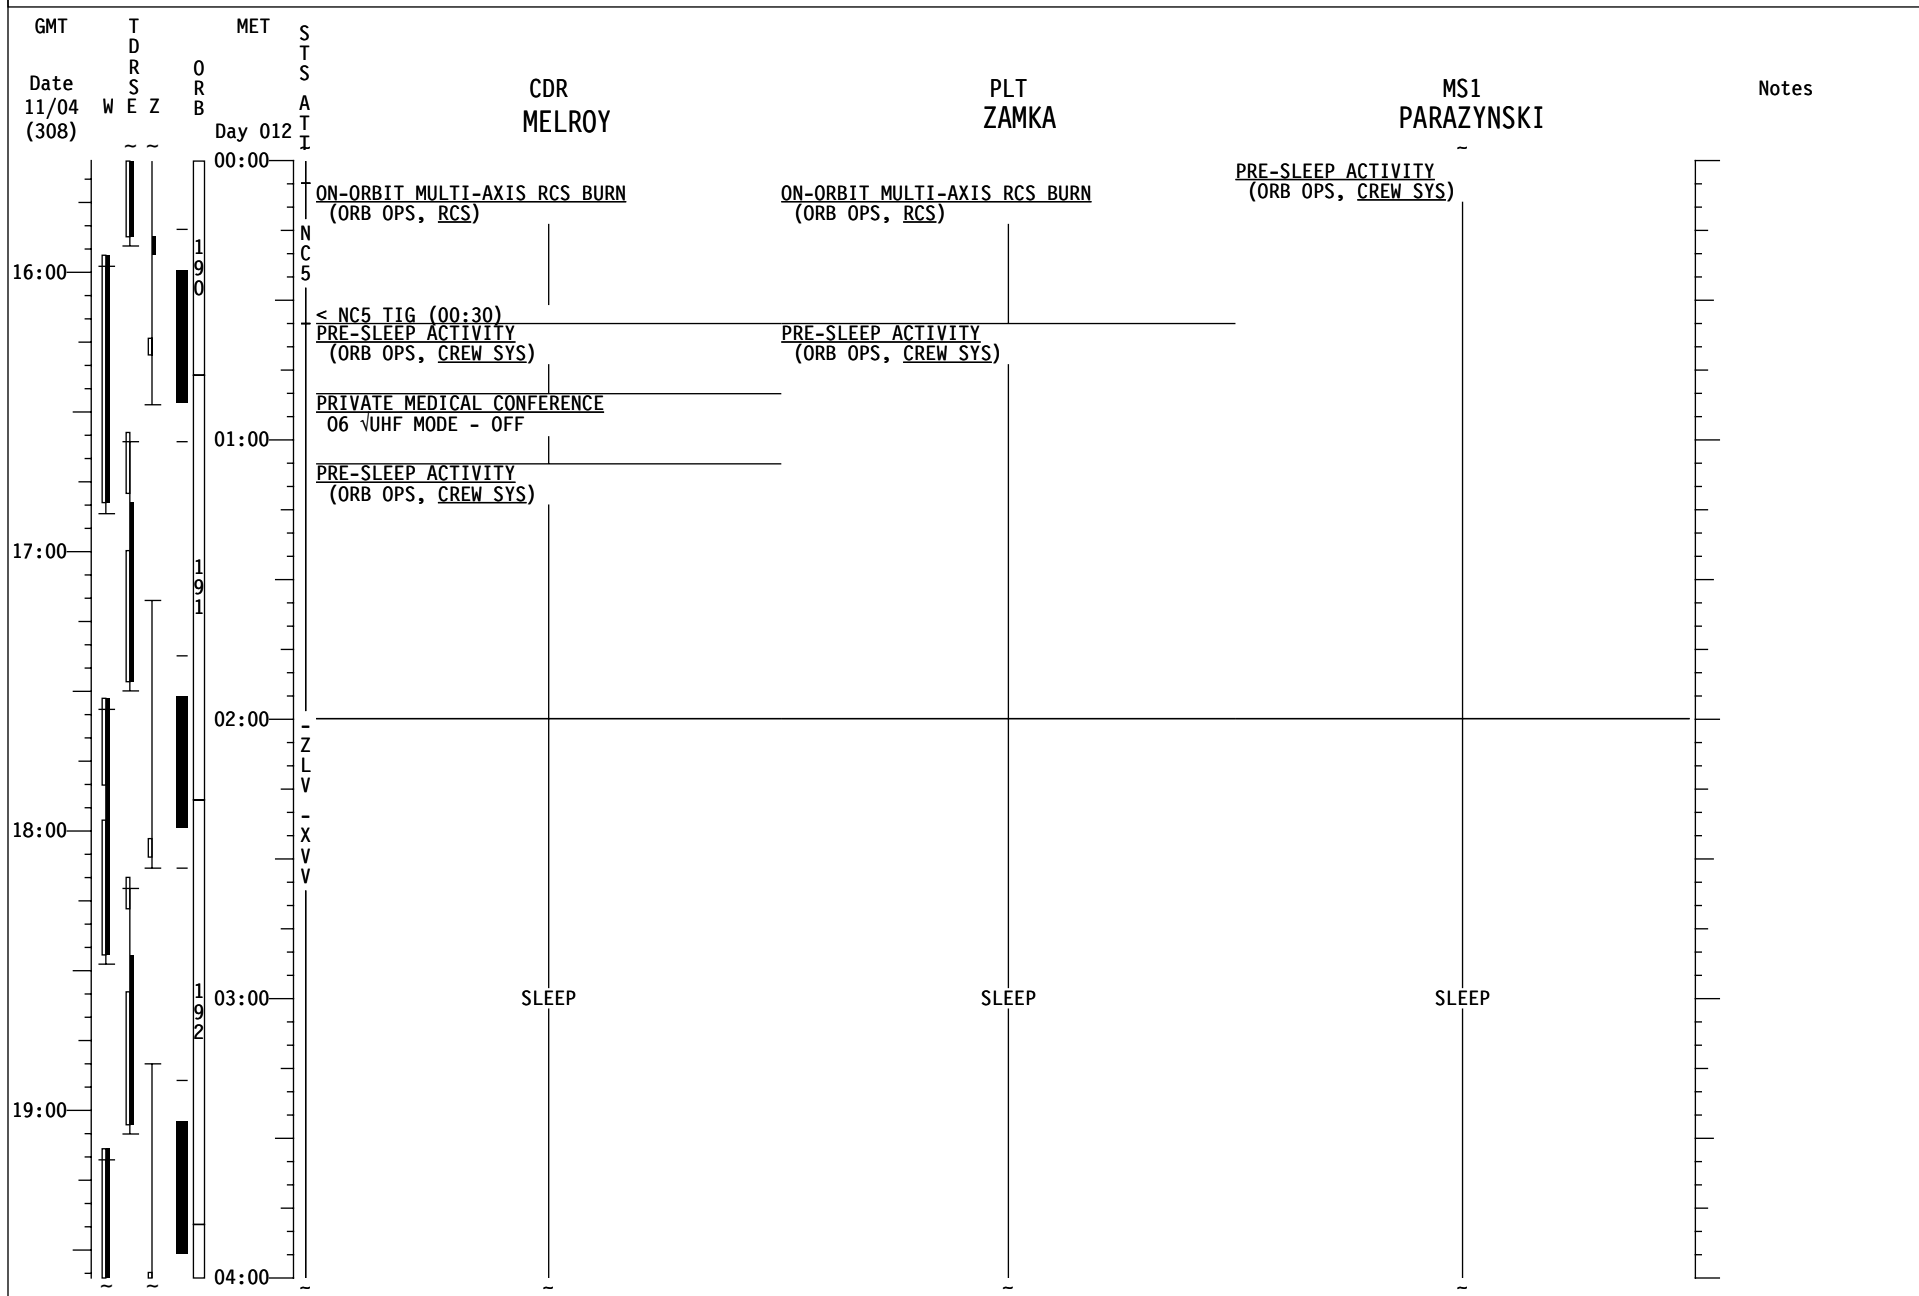

STS-120 FD13