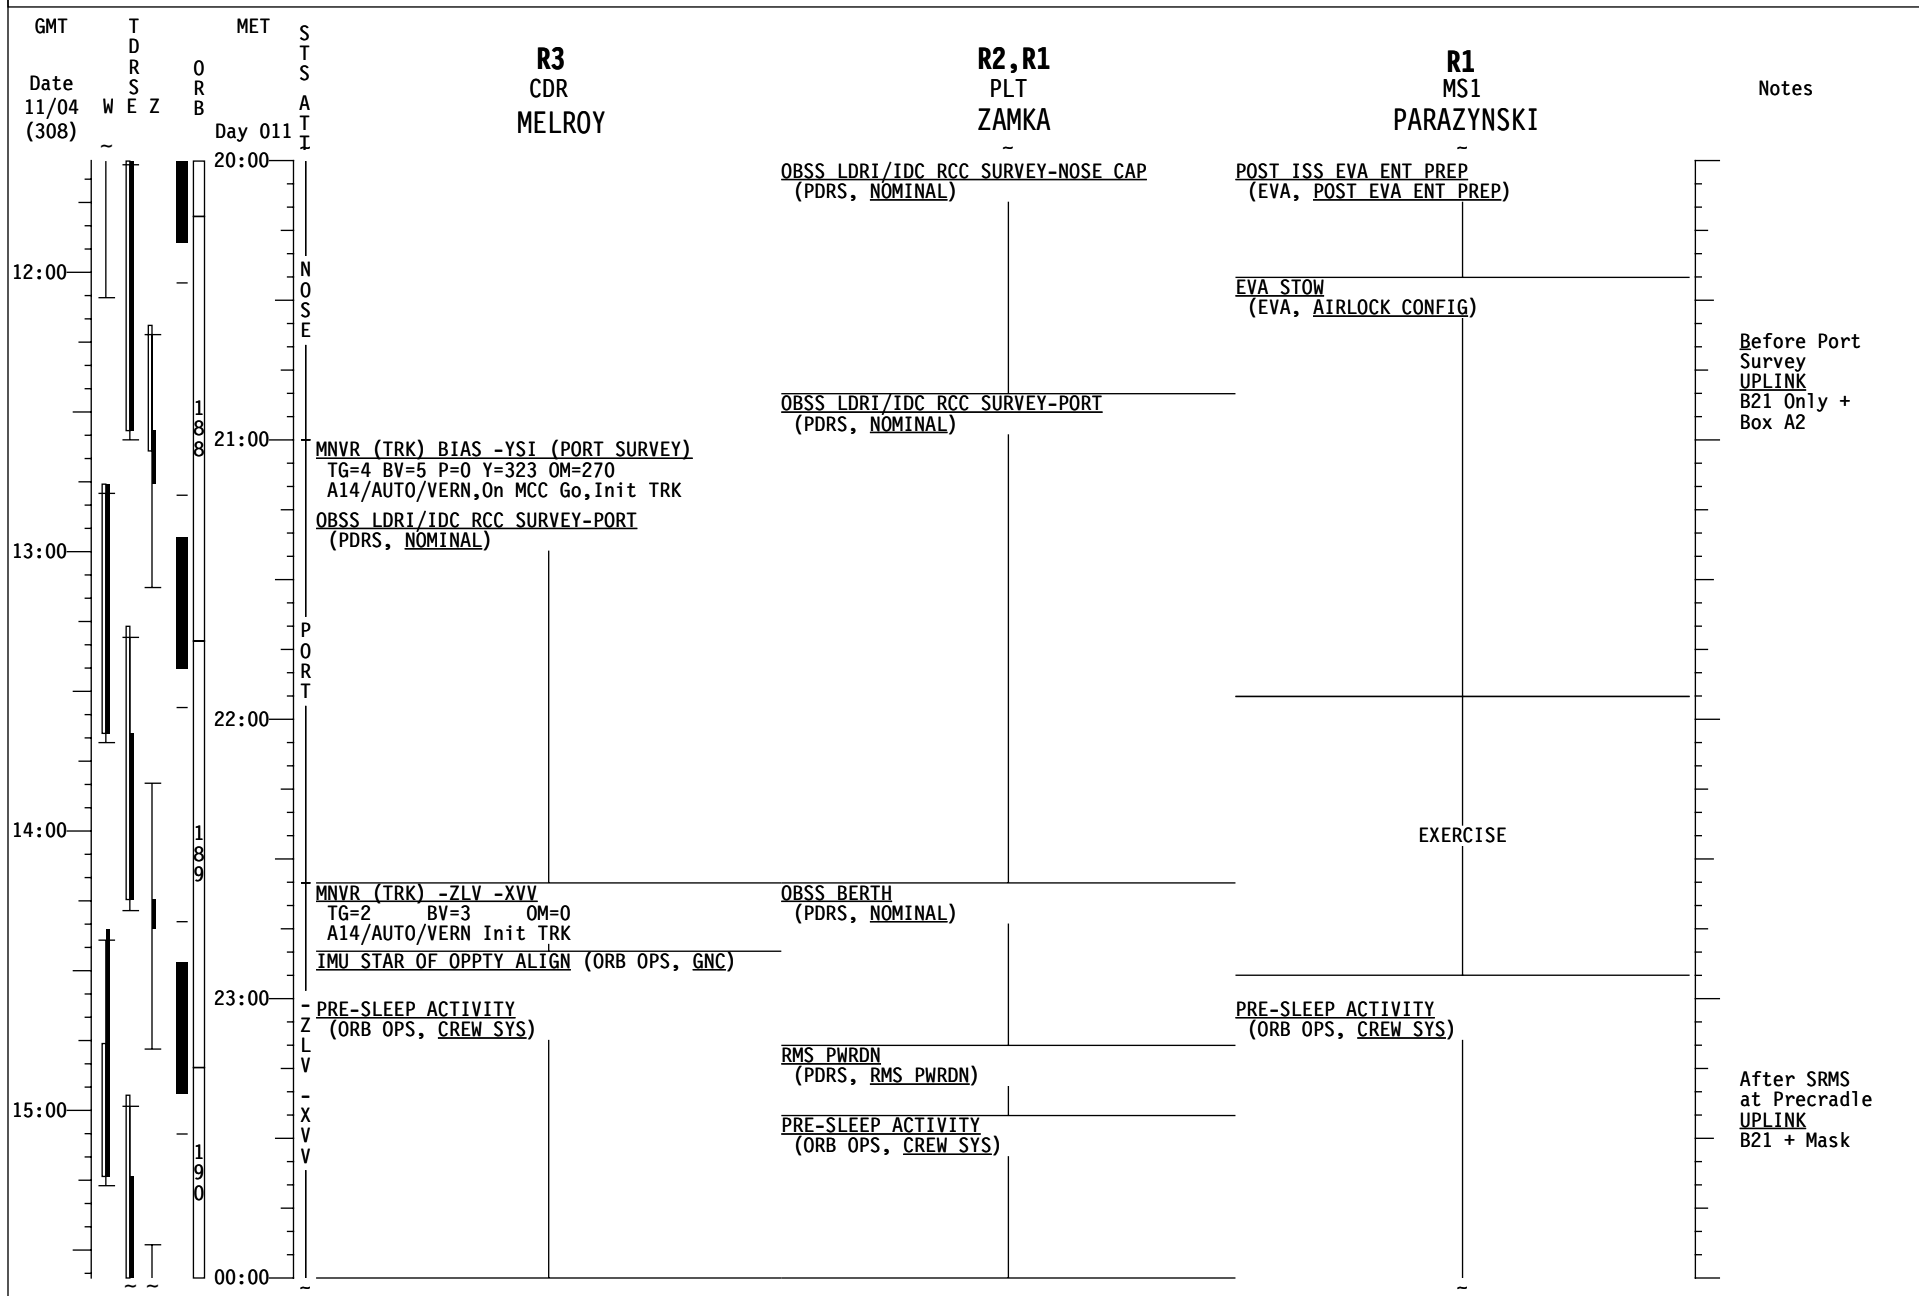

STS-120 FD13