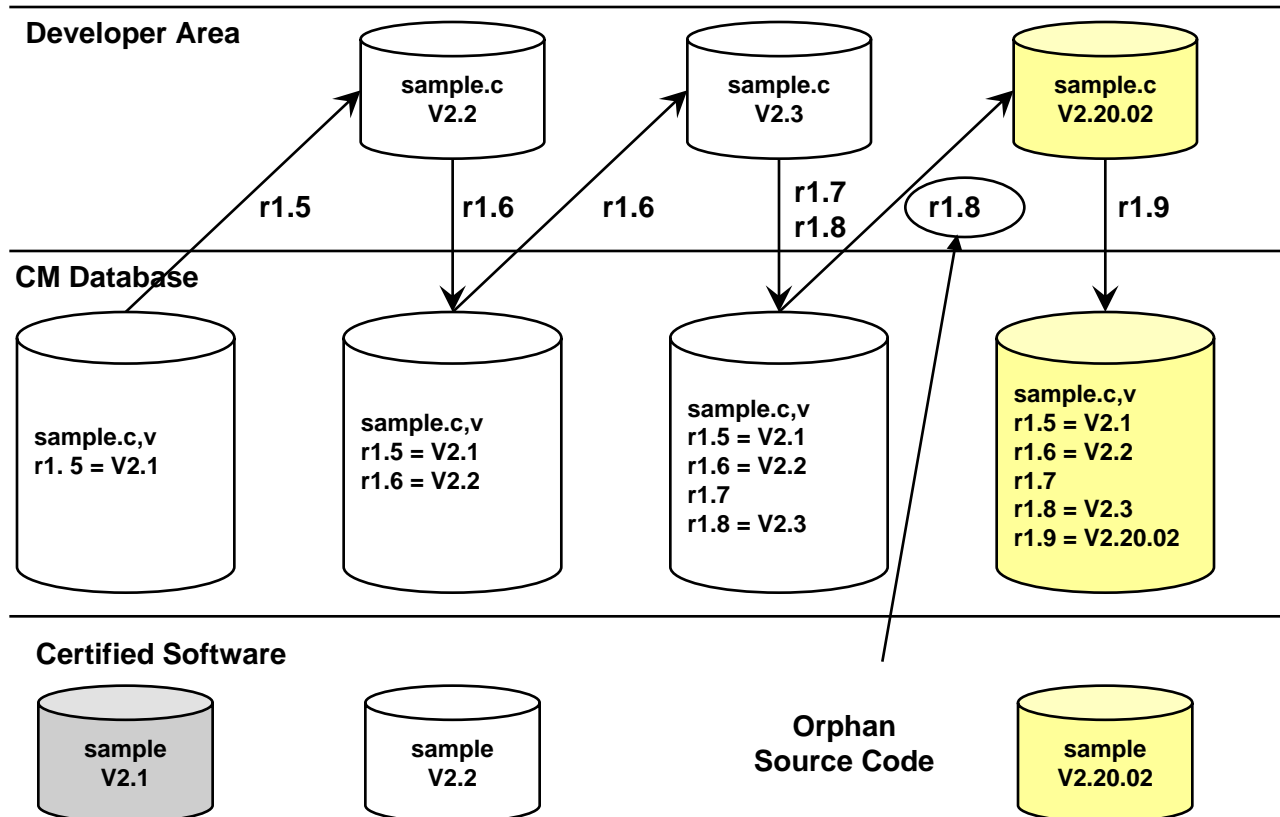

Non-Standard Open Work

- AR 072513 written against GNC imu_eigen_comp on 8/8
 - GNC IMU RF EIGEN COMP STATUS OUTPUTS WRONG
 - IMU Comm Fault Status not available to FC
- Traced to orphan source-code file used in Linux Rehost activity
 - CPR #3930 removed MSID V91M2252PX (IMU Comm Fault Status) in 2002
 - Project placed on hold by user – after S/W Hand-Over
 - Modified, uncertified source code sits on top of CM database as latest rev
- New version (3.20.00) to be certified for STS-125
 - Rebuilt new Linux version starting with DEC certified source-code file (r1.16)
 - Delivered to user testing on 8/20
 - Certification planned for 9/3, pending
- Rehost Integrity Check
 - All rehosted CIs were reviewed for traceability to certified DEC source-code
 - 361 UAD CIs 150 FDD MCC CIs
 - 248 FDD IPS CIs 11 RPF CIs

Orphan Source Code Propagation

Application Name: Sample

Summary Status by Division/Discipline

| Div | Disc | Findings | Cert Status | CM Status | Comments | |
|----------|---------------------------|----------|-------------|-----------|------------------------------|------|
| | | | | | Process | Test |
| DM (MCC) | All | None | OK | OK | Trap at SW Hand Over to CM | |
| DM (IPS) | All | None | OK | OK | | |
| DX (RPF) | All | None | OK | OK | Trap at Peer Code Review | |
| CB | CapCom | None | OK | OK | CSP CR req'd for orphan mgmt | |
| DAB | All Others | None | OK | OK | | |
| DD | All Others | None | OK | OK | | |
| DI | All | None | OK | OK | | |
| DO | All | None | OK | OK | | |
| DX (MCC) | All Others | None | OK | OK | | |
| SD | All | None | OK | OK | | |
| DS | All except as noted below | None | OK | OK | | |