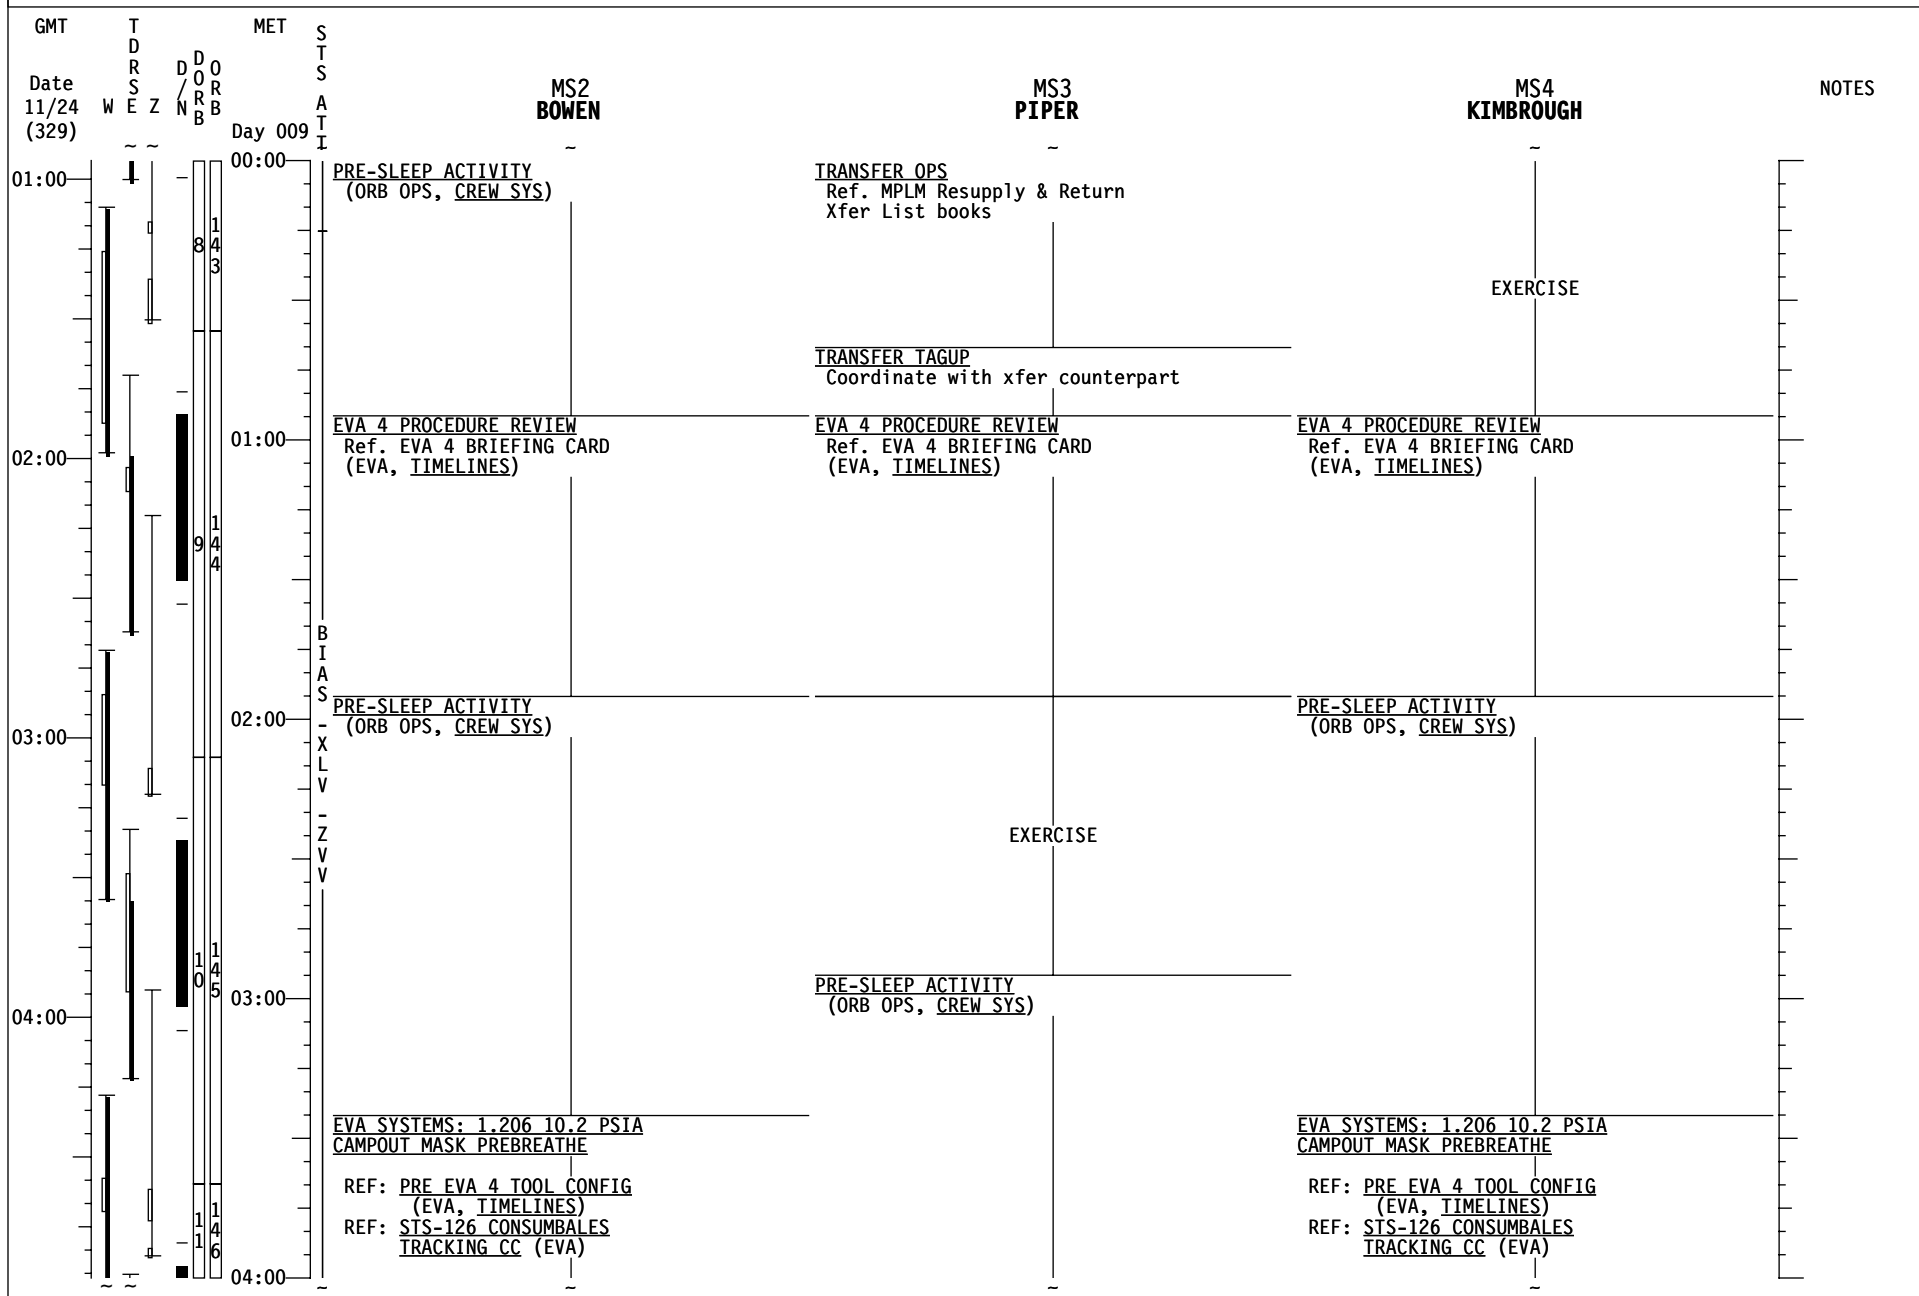

STS-126 FD (10)

GMT	TDRSEZ	MET	SATS	CDR FERGUSON	PLT BOE	MS1 PETTIT	NOTES
Date 11/24 (329)	W	Day 009	I				
01:00	143	00:00		<u>CWC OVERBOARD DUMP</u> (ORB OPS, ECLS) Perform <u>DUMP TERMINATION</u>	EXERCISE	<u>TRANSFER OPS</u> Ref. MPLM Resupply & Return Xfer List books	
	143			<u>MNVR (TRK) BIAS -XLV -ZVV</u> TG=2 BV=5 P=163 Y=354 OM=181 B12/AUTO/VERN Init TRK When in attitude, select DAP A <u>IMU STAR OF OPPTY ALIGN (ORB OPS,GNC)</u> <u>MDDK STATUS CHECK (ASSY OPS, P/L)</u> <u>JOINT OPS: 3.111 HANDOVER ATTITUDE</u> <u>CONTROL ORBITER to CMGTA</u>	<u>SHUTTLE/ISS H2O CNTR FILL</u> (ORB OPS, ECLS) INIT FILL #9 Ref. MSG XXX	<u>TRANSFER TAGUP</u> Coordinate with xfer counterpart	
02:00	144	01:00		<u>EVA 4 PROCEDURE REVIEW</u> Ref. EVA 4 BRIEFING CARD (EVA, TIMELINES)	<u>EVA 4 PROCEDURE REVIEW</u> Ref. EVA 4 BRIEFING CARD (EVA, TIMELINES)	<u>EVA 4 PROCEDURE REVIEW</u> Ref. EVA 4 BRIEFING CARD (EVA, TIMELINES)	
	144						
03:00	144	02:00		<u>MUS LOG (ASSY OPS, PAYLOADS)</u> <u>PRE-SLEEP ACTIVITY</u> (ORB OPS, CREW SYS)	<u>SHUTTLE/ISS H2O CNTR FILL</u> (ORB OPS, ECLS) Perform <u>FILL TERMINATION</u>	<u>TRANSFER BRIEF</u> Call down status to MCC	
	144				<u>CWC TRANSFER</u> Transfer 1 CWC to ISS		
	144			PRIVATE MEDICAL CONFERENCE (A/G)	<u>MUS LOG (ASSY OPS, PAYLOADS)</u> <u>PRE-SLEEP ACTIVITY</u> (ORB OPS, CREW SYS)	<u>MUS LOG (ASSY OPS, PAYLOADS)</u> <u>PRE-SLEEP ACTIVITY</u> (ORB OPS, CREW SYS)	
04:00	145	03:00		<u>PRE-SLEEP ACTIVITY</u> (ORB OPS, CREW SYS)			
	145						
	146	04:00					

STS-126 FD (10)