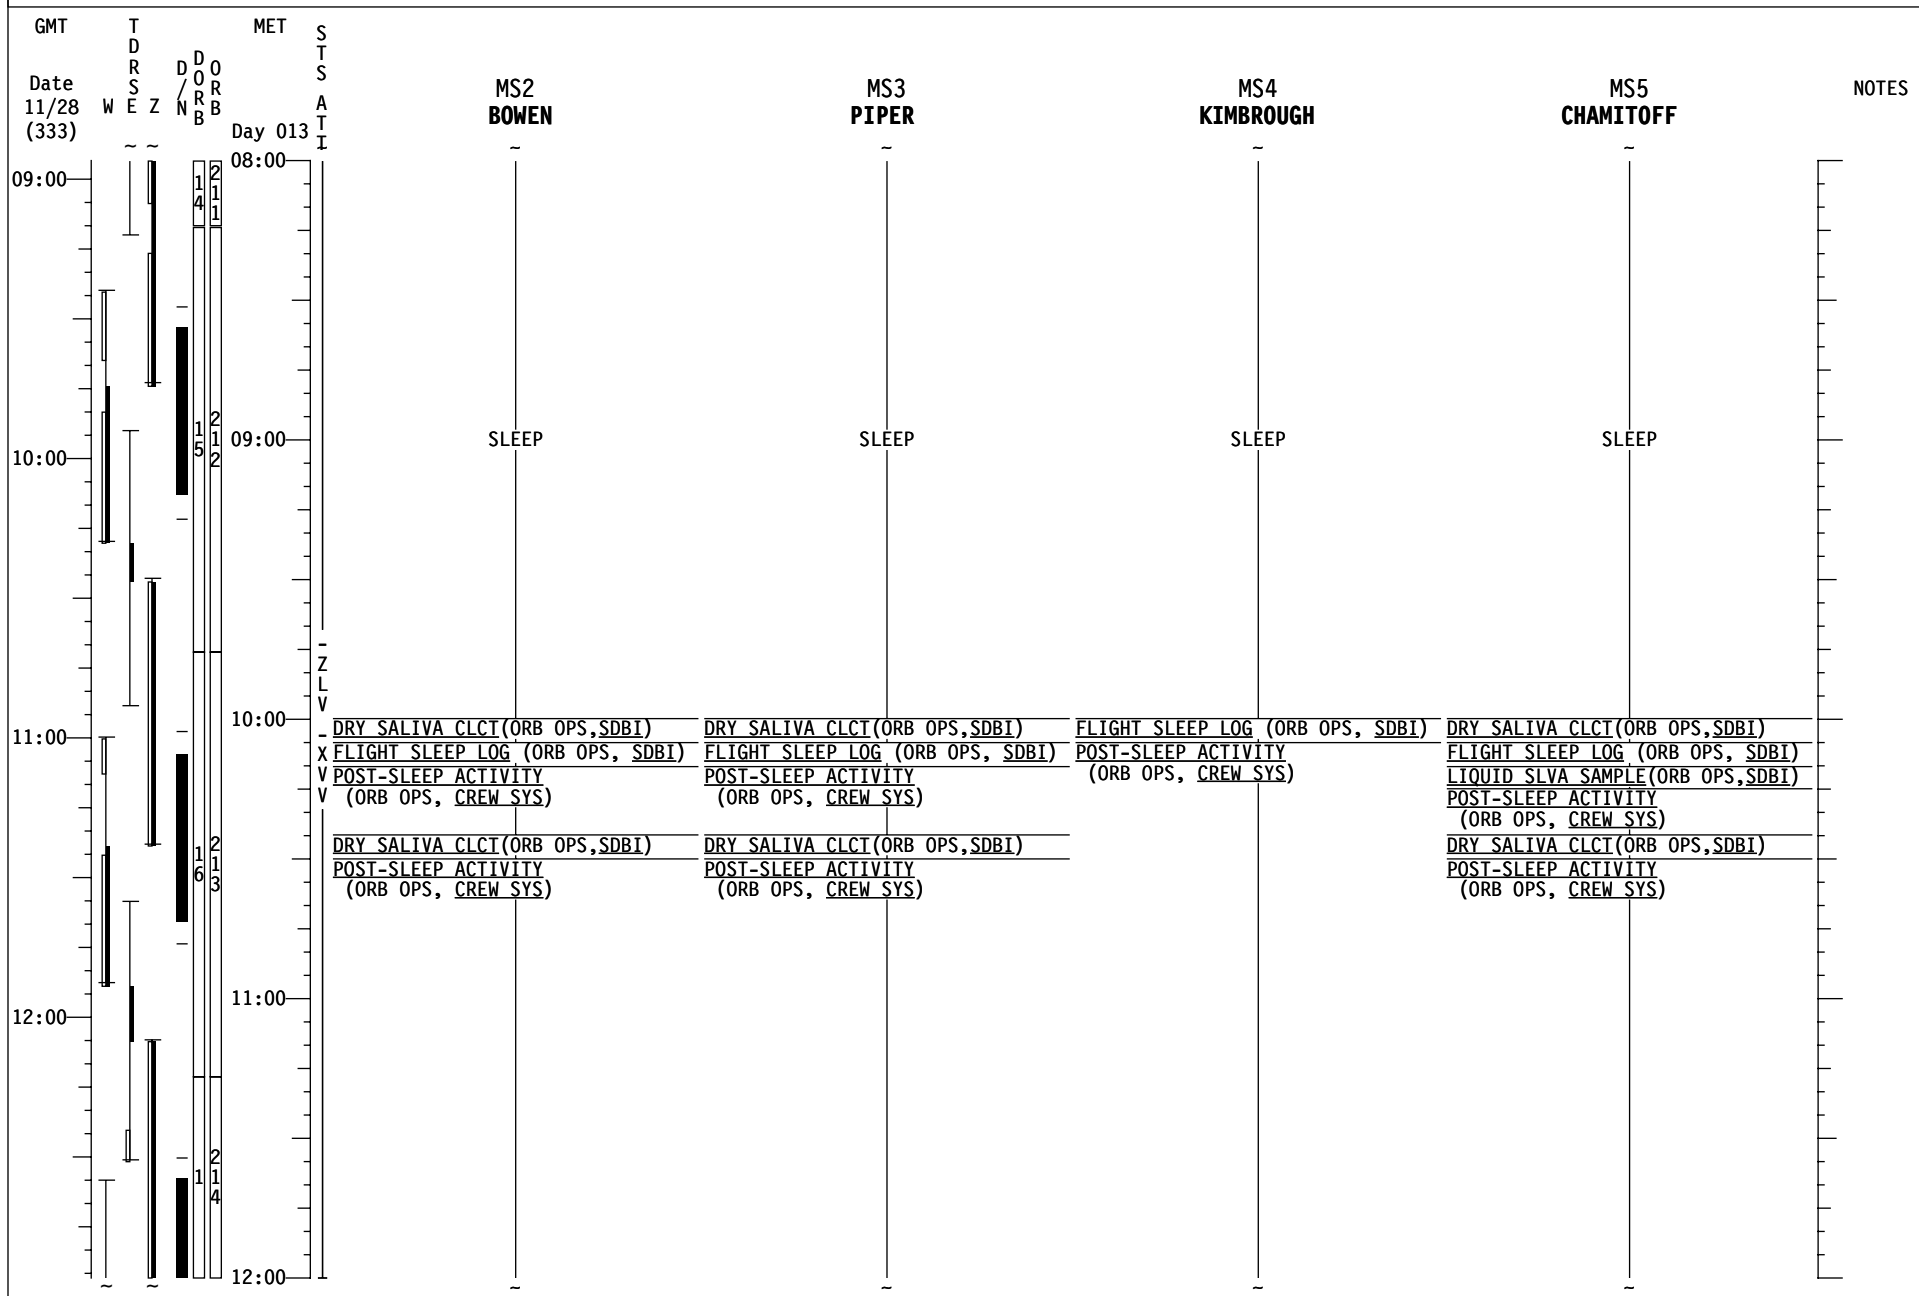

STS-126 FD (15)