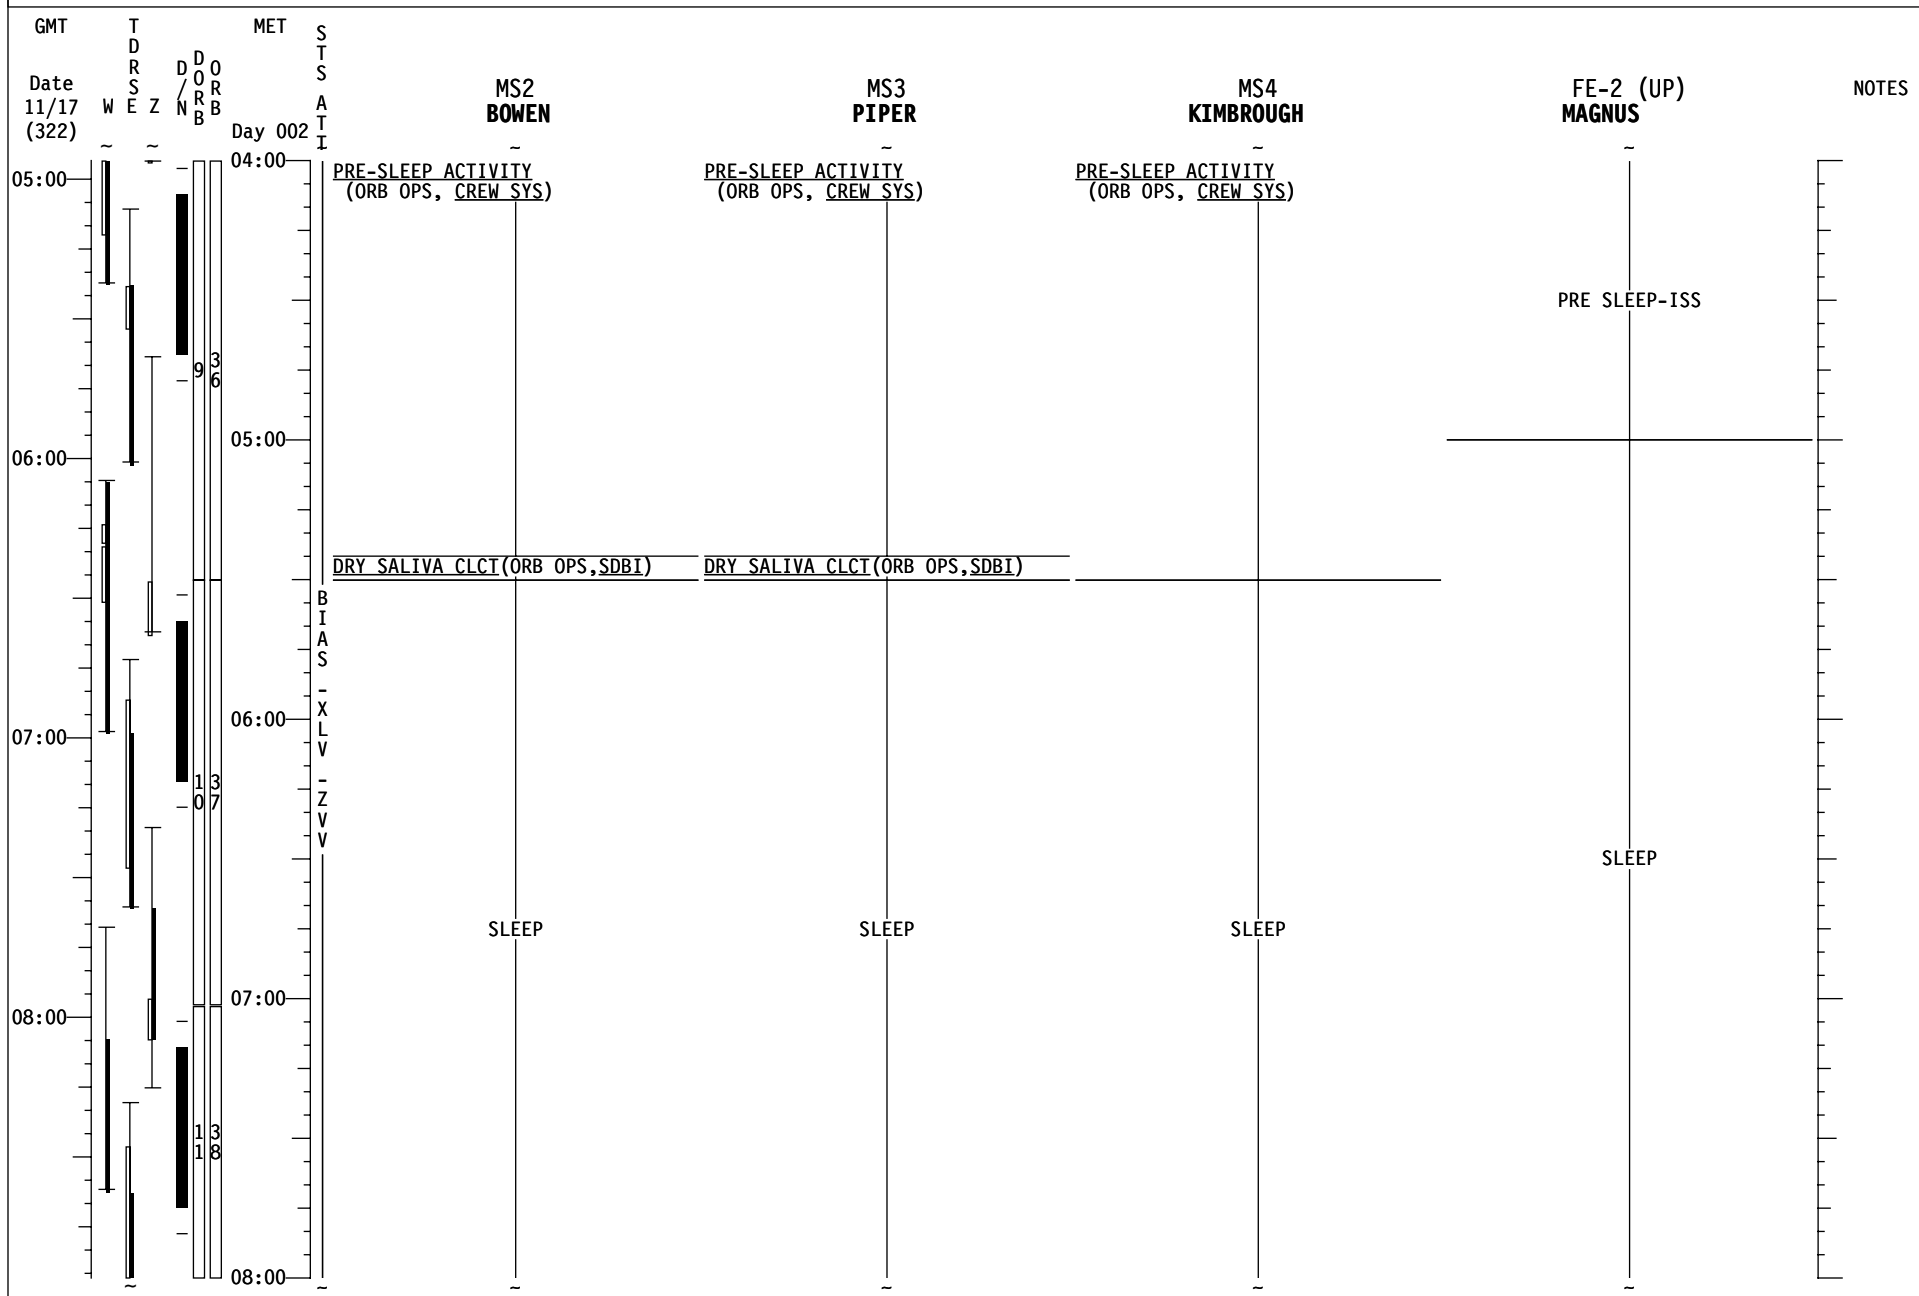

STS-126 FD (03)