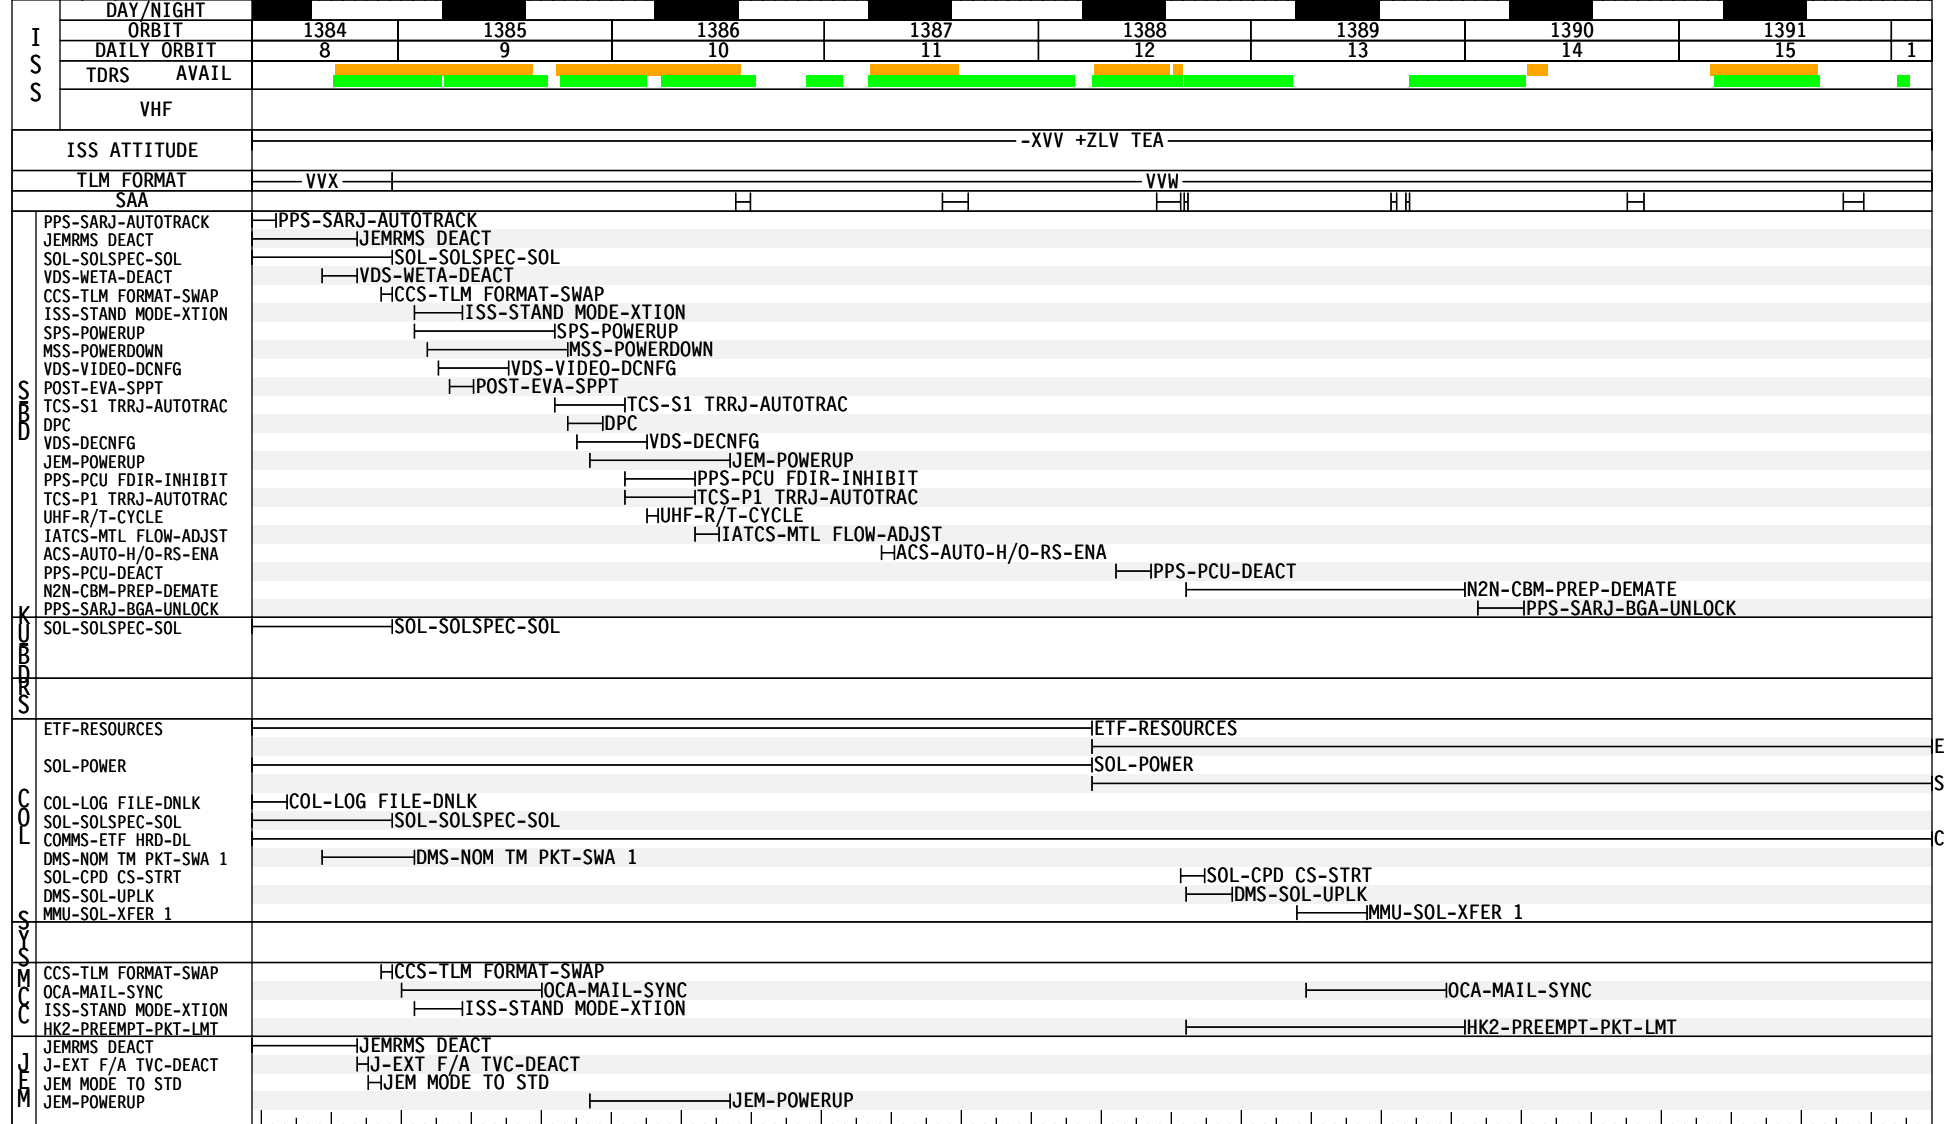

STS-126/ULF2 JOINT MSN SHRT TERM PLN

CT 11/24/08 (329) 19 20 21 22 23 11/25 01 02 03 04 05 06

MET Day 010 010/00 01 02 03 04 05 06 07 08 09 10 11 12

GMT 11/25/08 (330) 01 02 03 04 05 06 07 08 09 10 11 12

NOTES: