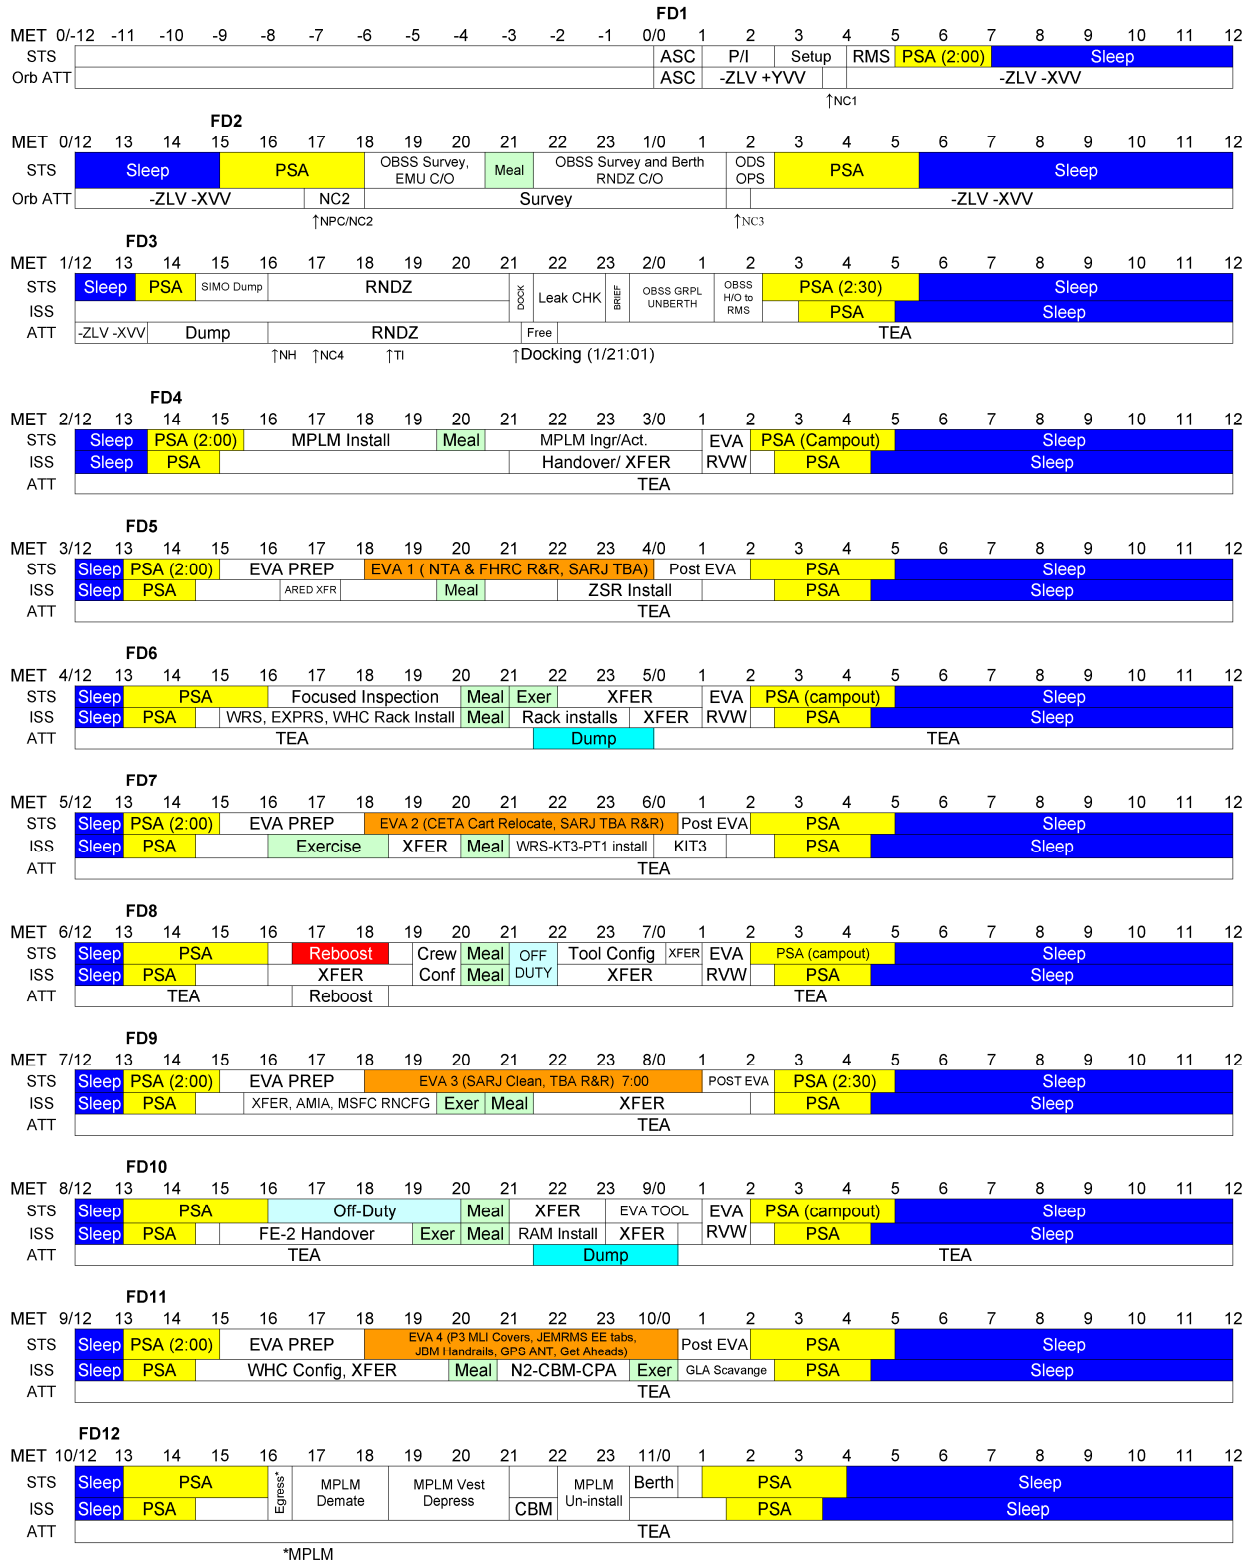

The STS-126 Flight Plan is the Flight Data File article that contains the on-orbit timeline. It does not contain the detailed timelines that are covered in the Ascent, Post Insertion, Deorbit Prep, and Entry Checklists. The detailed rendezvous and undocking timelines and procedures are contained in the Rendezvous Checklist. The detailed EVA task timelines and procedures are contained in the EVA Checklist.

The timeline formats used in this Flight Plan are based on JSC-19933, Timeline Format Definitions and Standard Notes, Rev C, May 1990.

The STS-126 Flight Plan is based on a launch date of November 15, 2008, at 00:55 GMT (18:55 PM CST). Orbiter inertial attitudes are expressed relative to a mean of 1950 (M50) reference frame.

OVERVIEW TIMELINE

This Page Intentionally Blank

STS-126 Overview Timeline (15+1+2)

Launch GMT: November 15, 2008, 00:55:31

FD13											FD14														
MET	11/12	13	14	15	16	17	18	19	20	21	22	23	12/0	1	2	3	4	5	6	7	8	9	10	11	12
STS	PSA (2:15)	Off-Duty					Meal			XFER	RNDZ Tools	Hatch Close		PSA (2:30)	Sleep								PSA		
ISS	PSA		WRS Leak ck	Exer	Meal				DCB					PSA	Sleep								PSA		
ATT	TEA																								