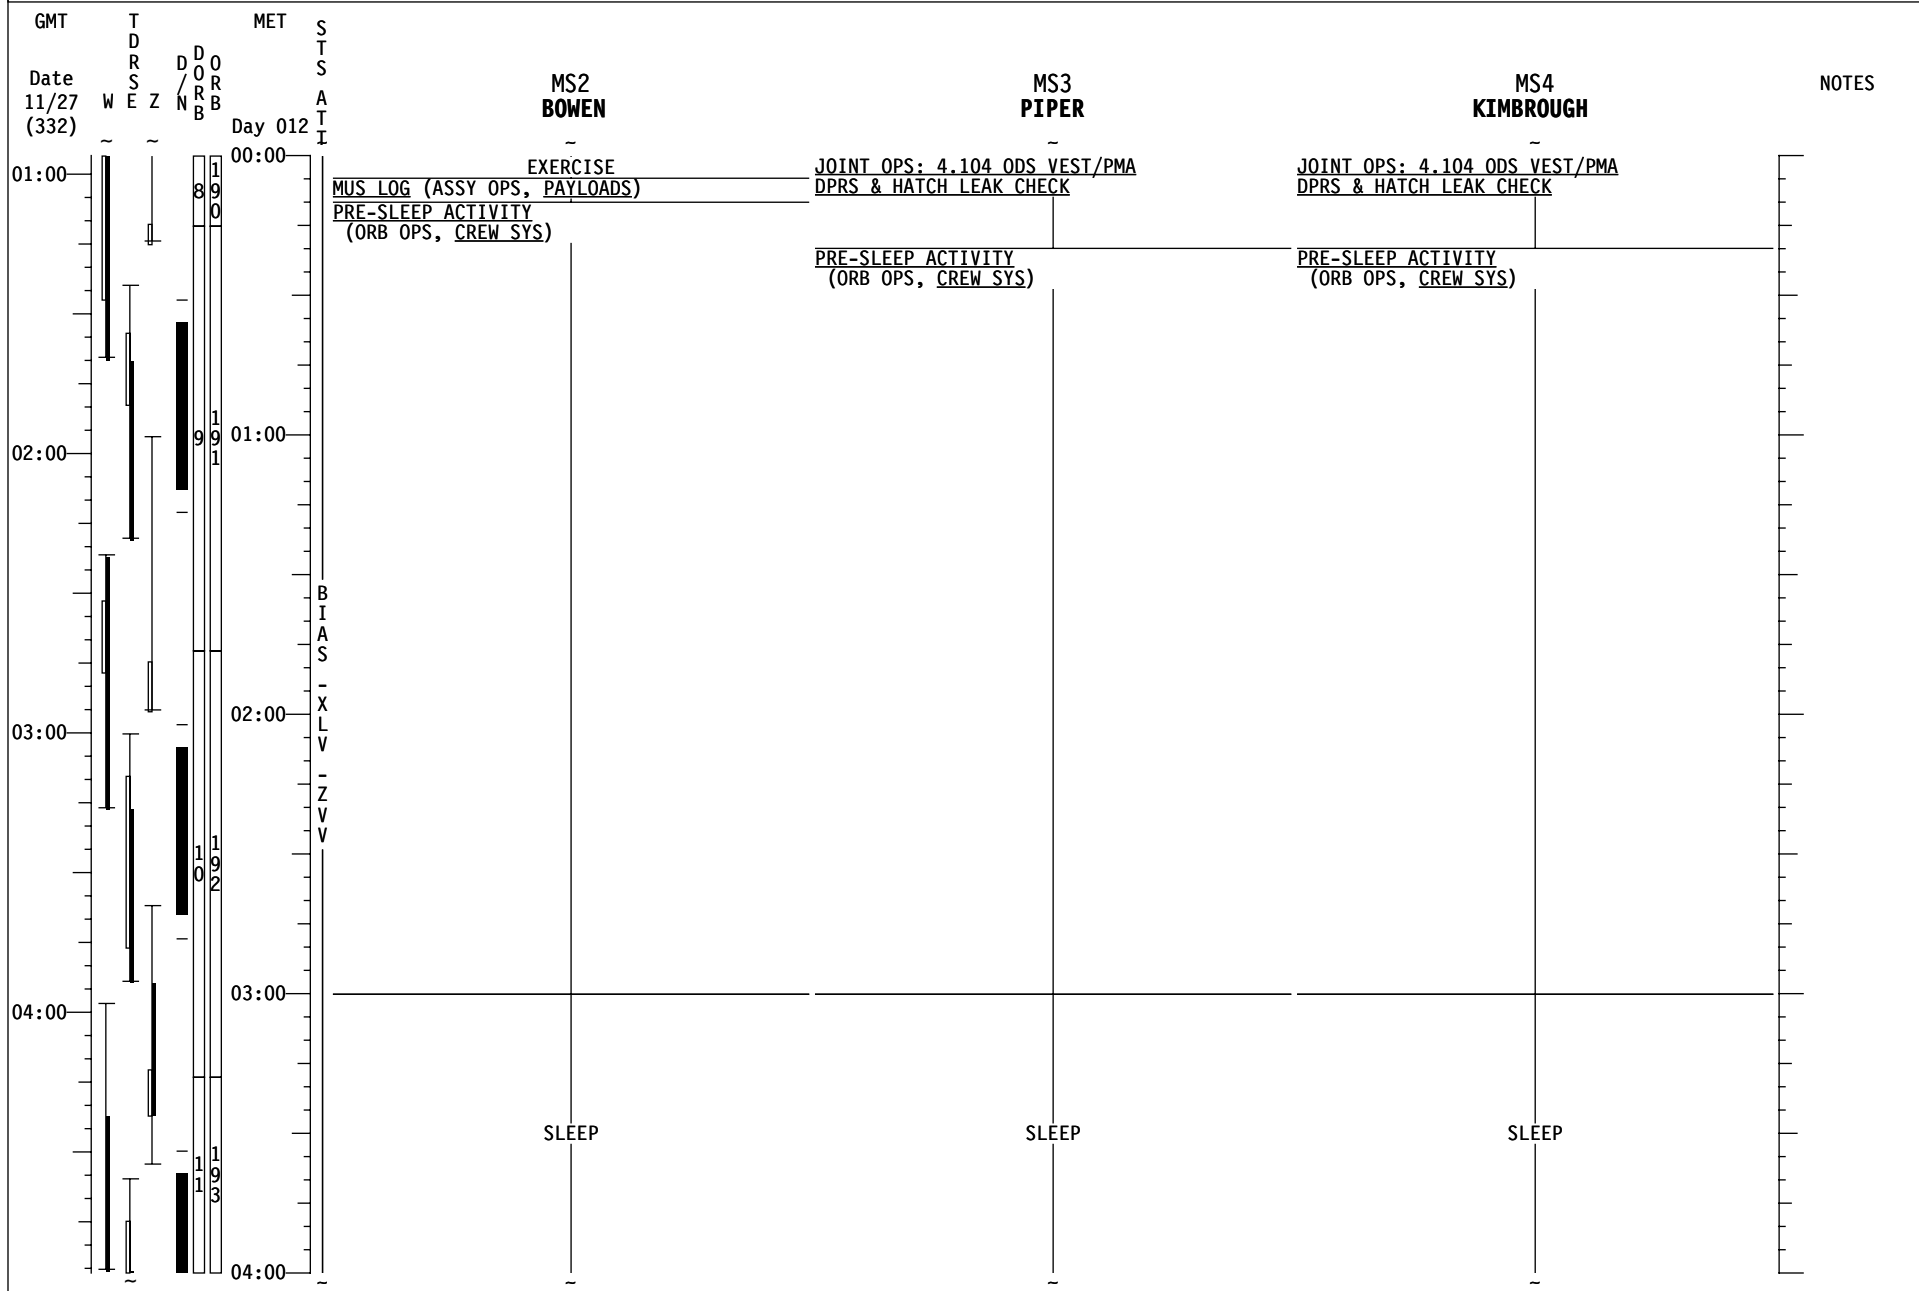

STS-126 FD (13)