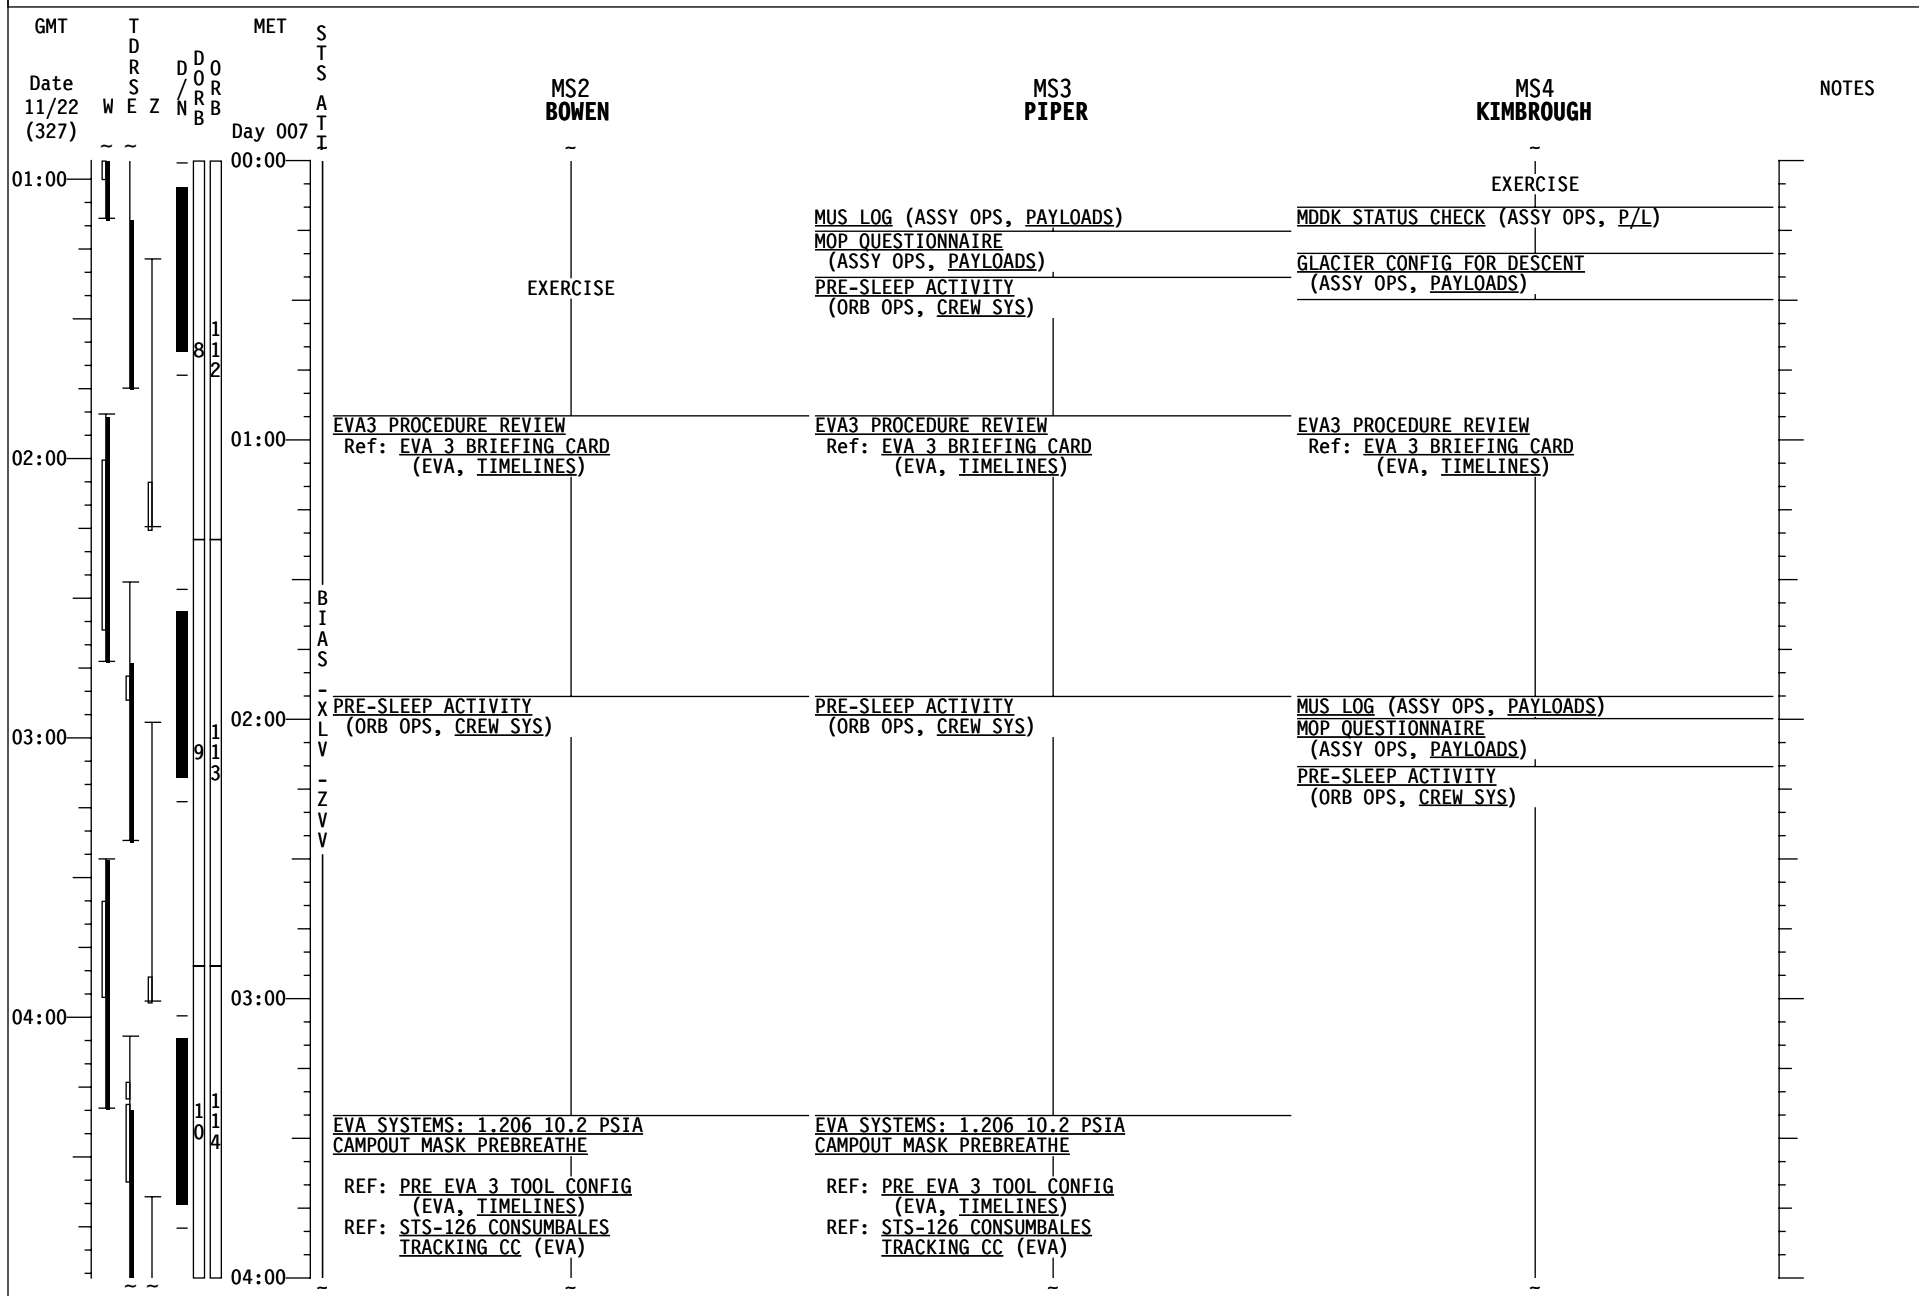

STS-126 FD (08)