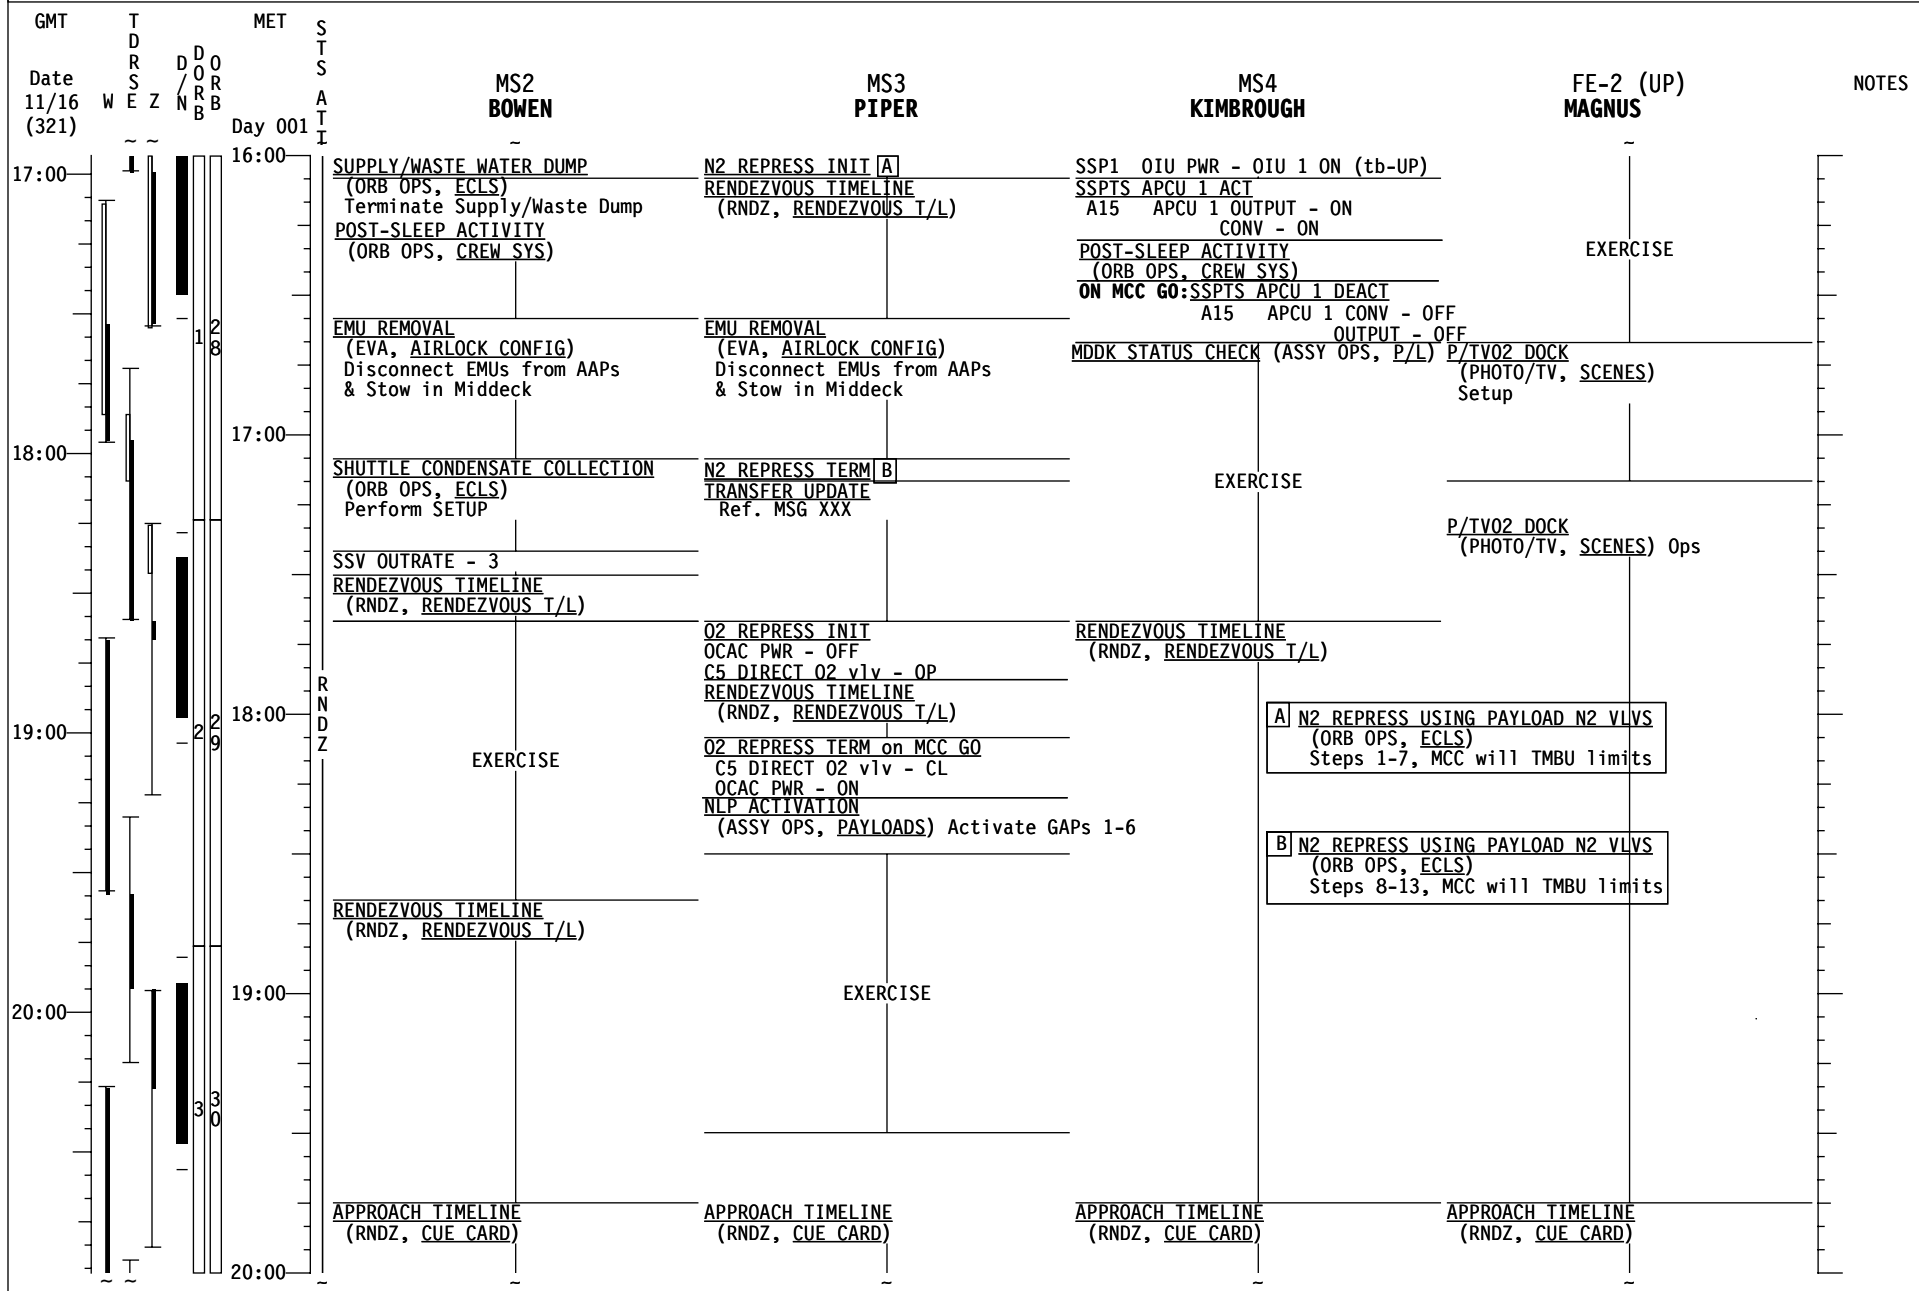

STS-126 FD (02)

STS-126 FD (02)

STS-126 FD (03)

STS-126 FD (03)

STS-126 FD (03)

STS-126 FD (03)

STS-126 FD (03)

GMT	TDRS W E Z	MET Day 001	STS A T I	CDR FERGUSON	PLT BOE	MS1 PETTIT	NOTES
21:00	30		RNDZ	APPROACH TIMELINE (RNDZ, CUE CARD)	APPROACH TIMELINE (RNDZ, CUE CARD)	APPROACH TIMELINE (RNDZ, CUE CARD)	
22:00	41		DK	DOCKING (01:21:01)	RETURN TO FLIGHT PLAN		
				SSV OUTFATE - 2 POST RNDZ PGSC CONFIG Configure PGSCs	√DAP A/LVLH/VERN MNVR (TRK) BIAS -XLV -ZVV TG=2 BV=5 P=162 Y=354 OM=183 Init TRK, DAP:FREE >2 sec Then: DAP:B12/AUTO/VERN When in attitude, select DAP A		UPLINK β21 ONLY Box 40,41, 60
23:00	52		AS	PRIORITY PWRDN GRP B (ORB PKT, PRIOR PWRDN) Steps 6 (Single G2) & 12 (IMU 1) 06 STRK PWR -Z - OFF JOINT OPS: 3.111 HANDOVER ATTITUDE CONTROL ORBITER to CMGTA TOPPING FES DEACTIVATION (ORB OPS, ECLS)	PRIORITY PWRDN GRP B (ORB PKT, PRIOR PWRDN) Steps 6 (Single G2) & 12 (IMU 1) 06 STRK PWR -Z - OFF	EXERCISE	UPLINK TFL 184
			XLV	AHOY !!!	AHOY !!!	AHOY !!!	
00:00	63		ZVV	SAFETY BRIEFING	SAFETY BRIEFING	SAFETY BRIEFING	
				SSPTS ODS CONNECTOR VERIF [C] SSPTS OPCU ACT [D] P/TV05 ISS INTERNAL OPS (HC) (PHOTO/TV, SCENES) Setup	OBSS HANDOFF FROM SSRMS TO SRMS (PDRS, OBSS NOMINAL) Steps 1 and 2 P/TV06 ROBOTICS OPERATIONS (PHOTO/TV, SCENES) Setup & Ops	WLES DOCK/UNDOCK RECOVERY (ORB OPS, WLES) ROBOTICS: 1.110 OBSS UNBERTH & HANDOFF Steps 1-5.2	
00:00				EXERCISE	OBSS HANDOFF FROM SSRMS TO SRMS (PDRS, OBSS NOMINAL) Steps 3-5		