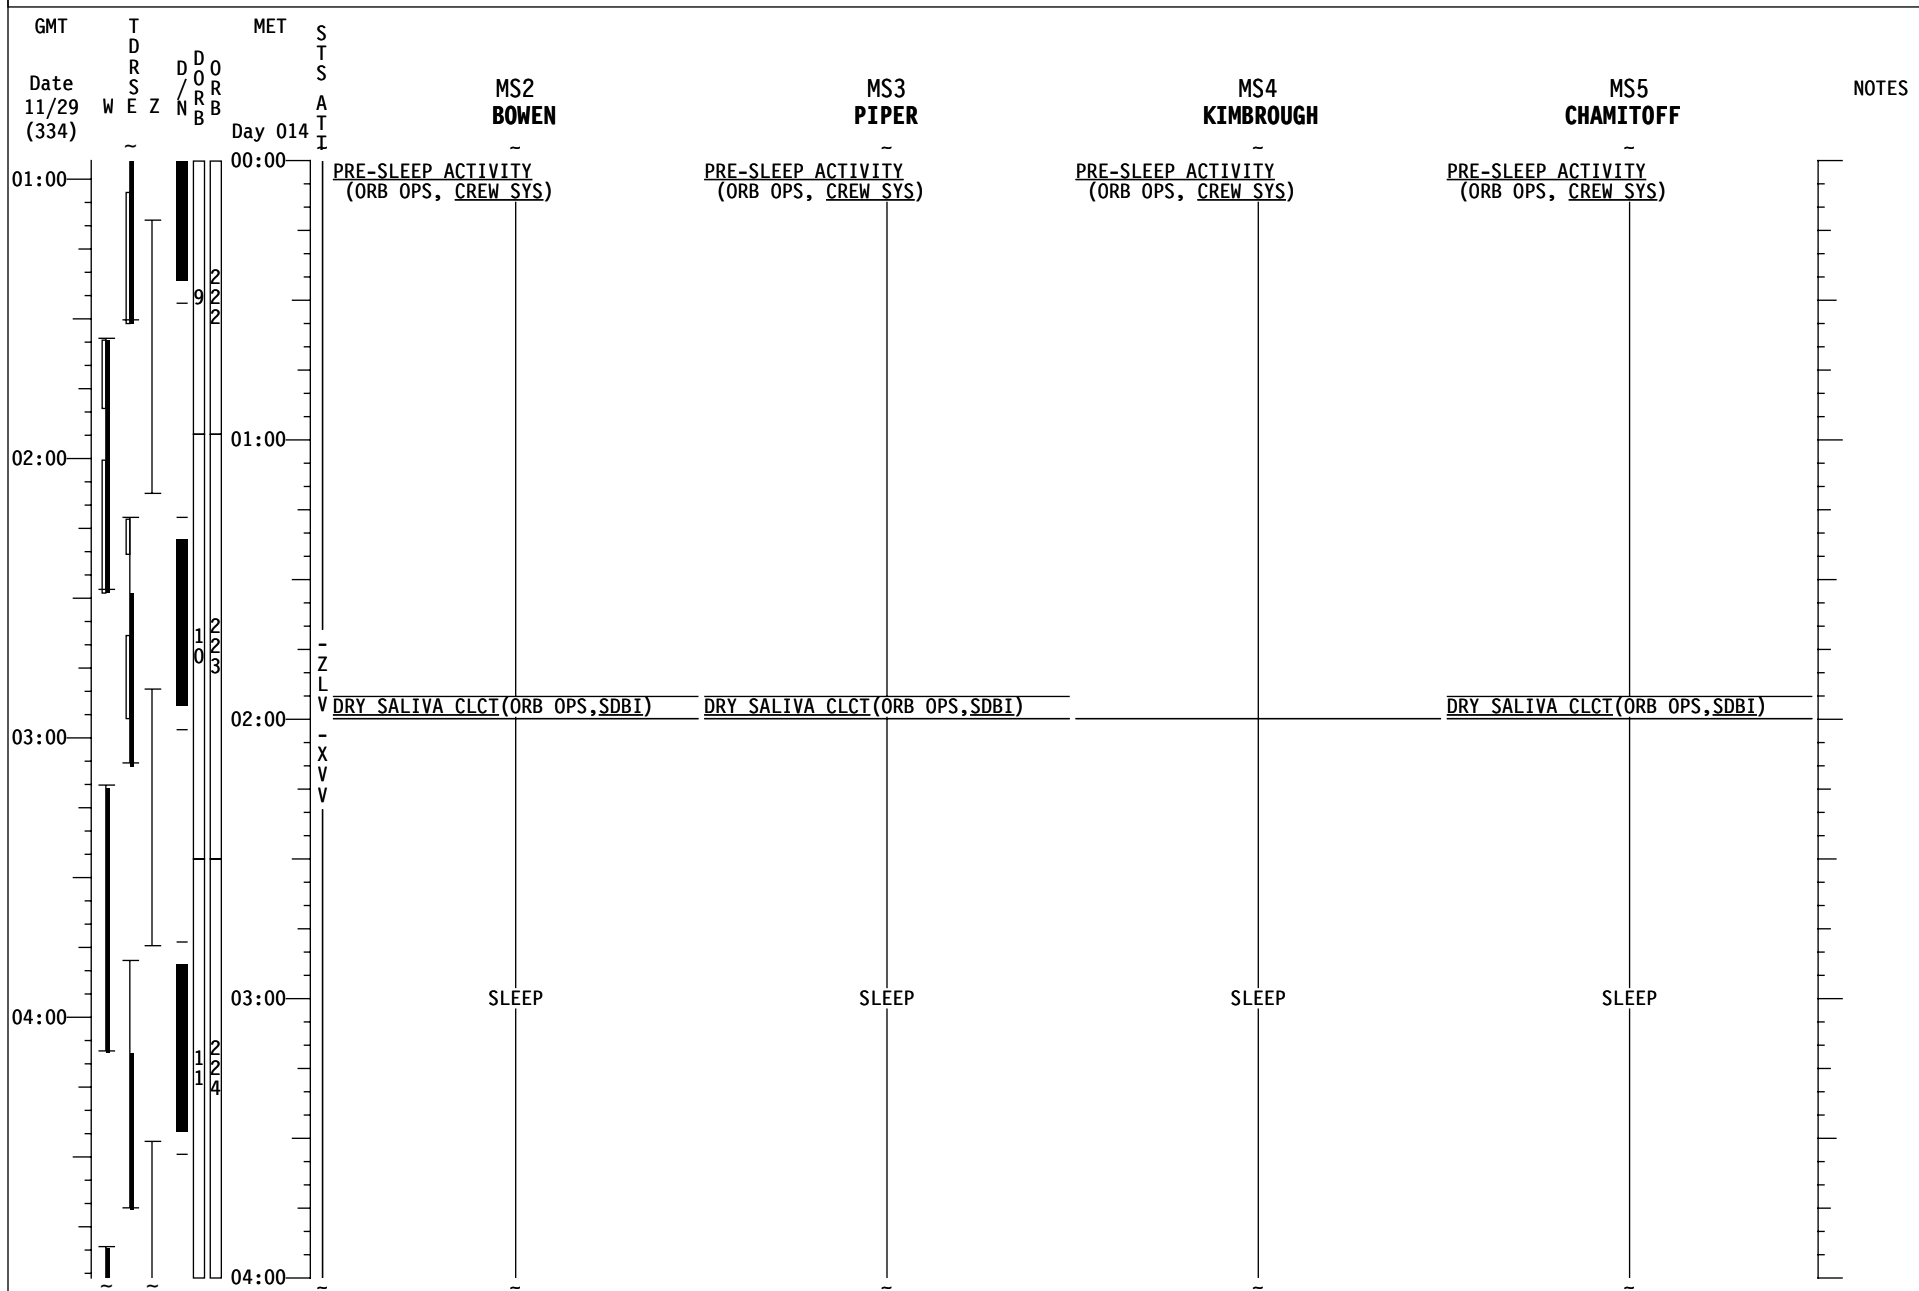

STS-126 FD (15)