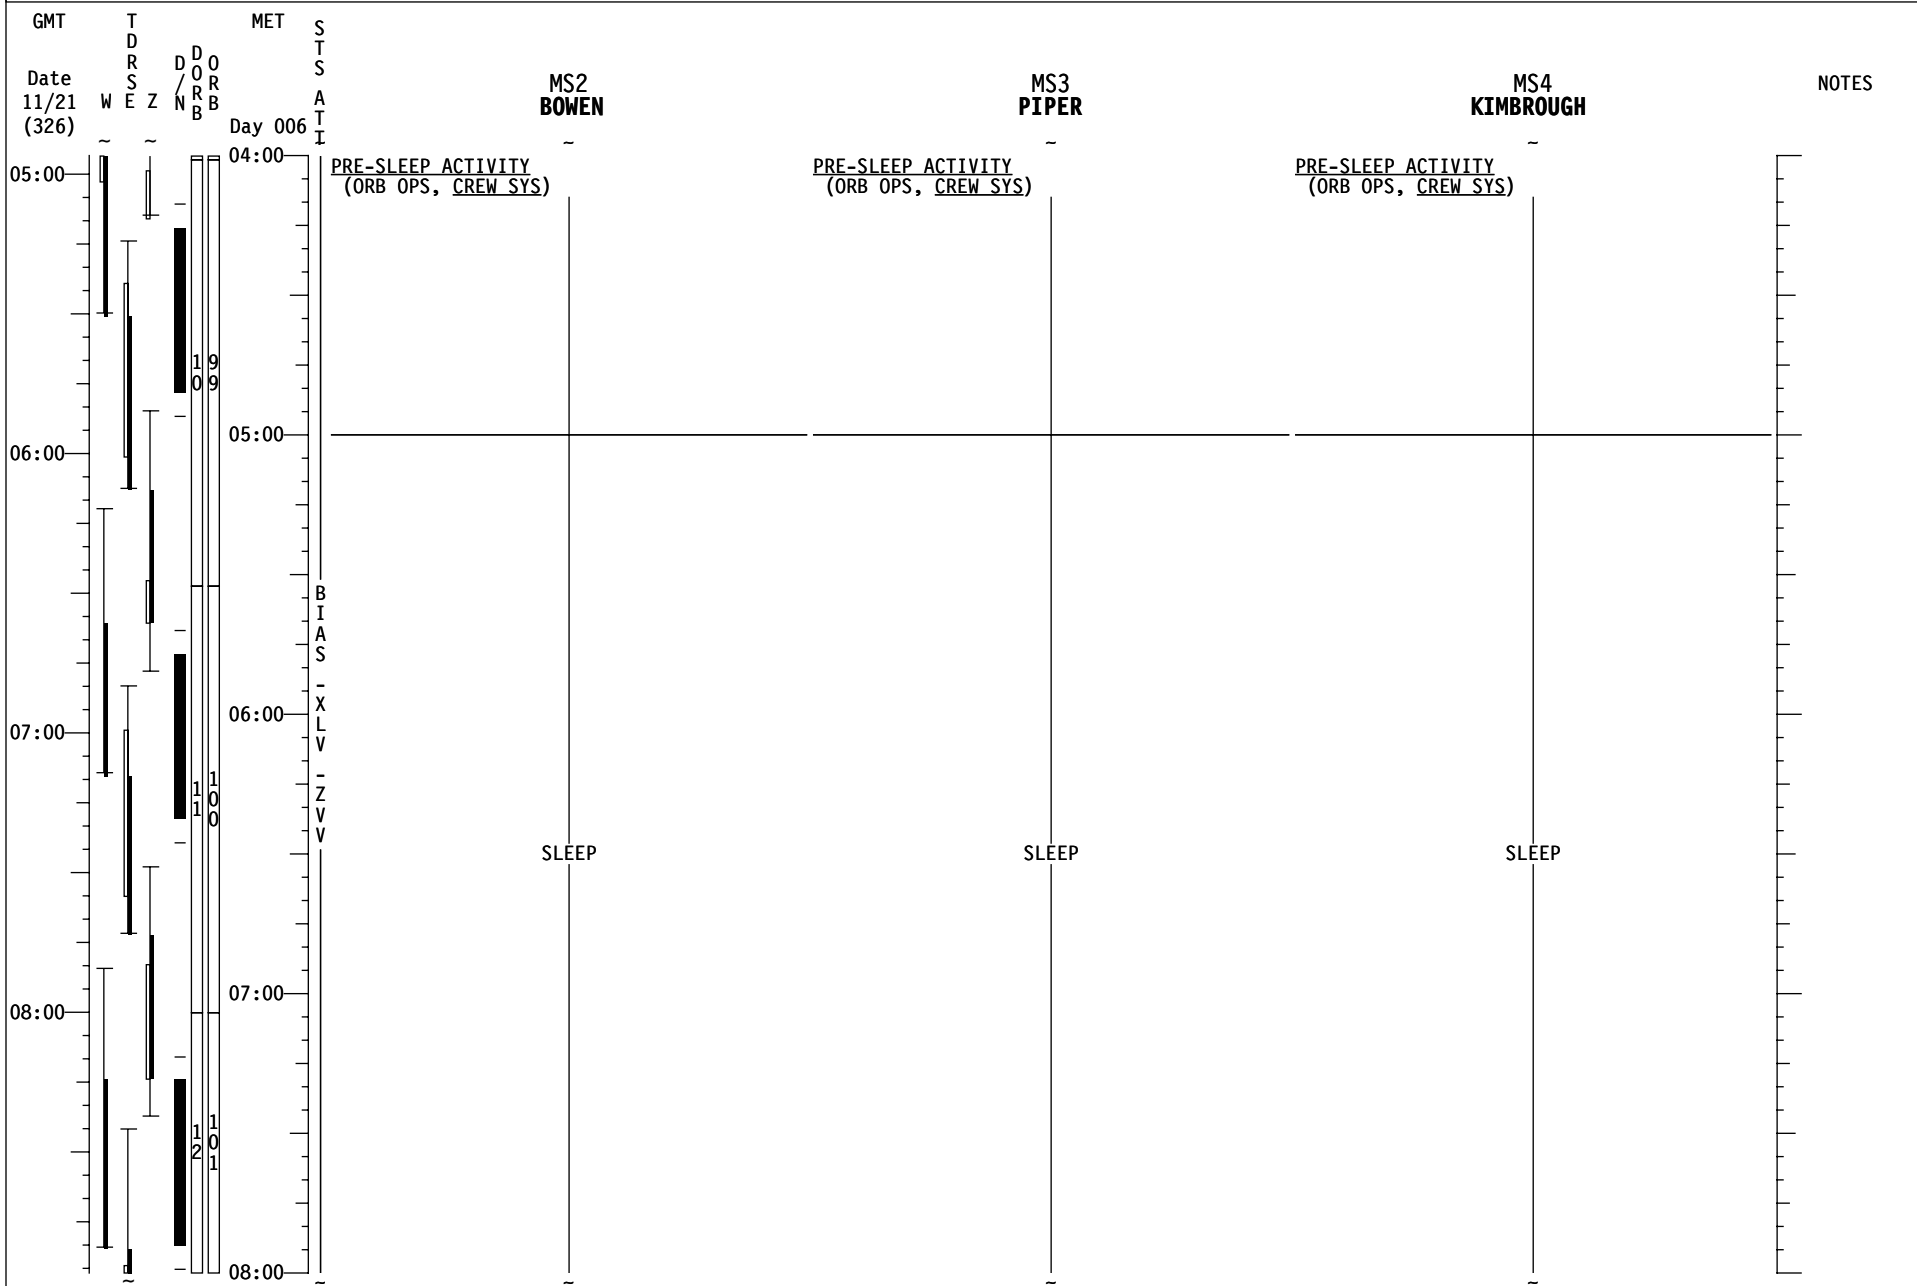

STS-126 FD (07)