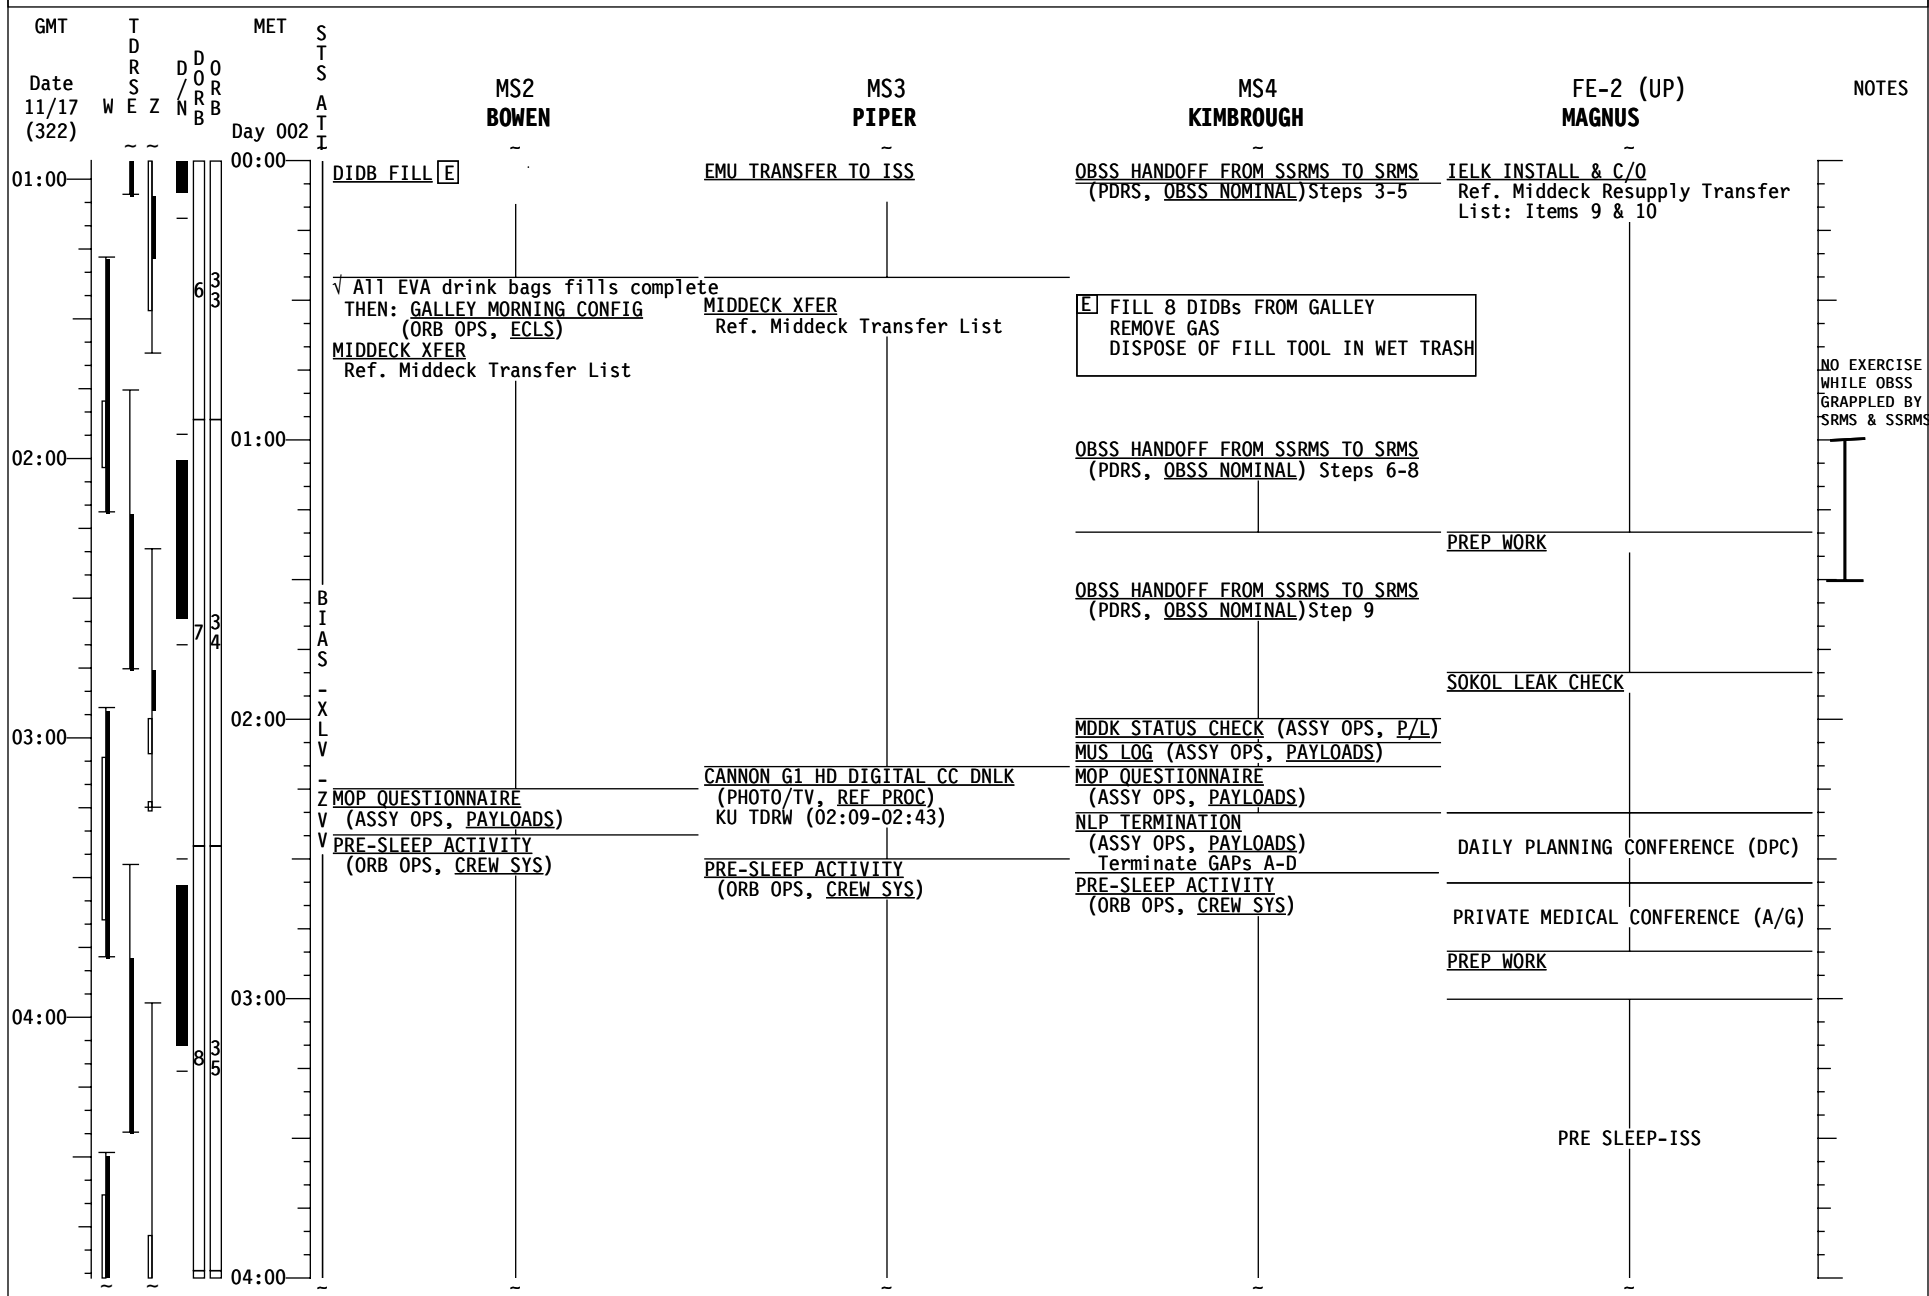

STS-126 FD (03)