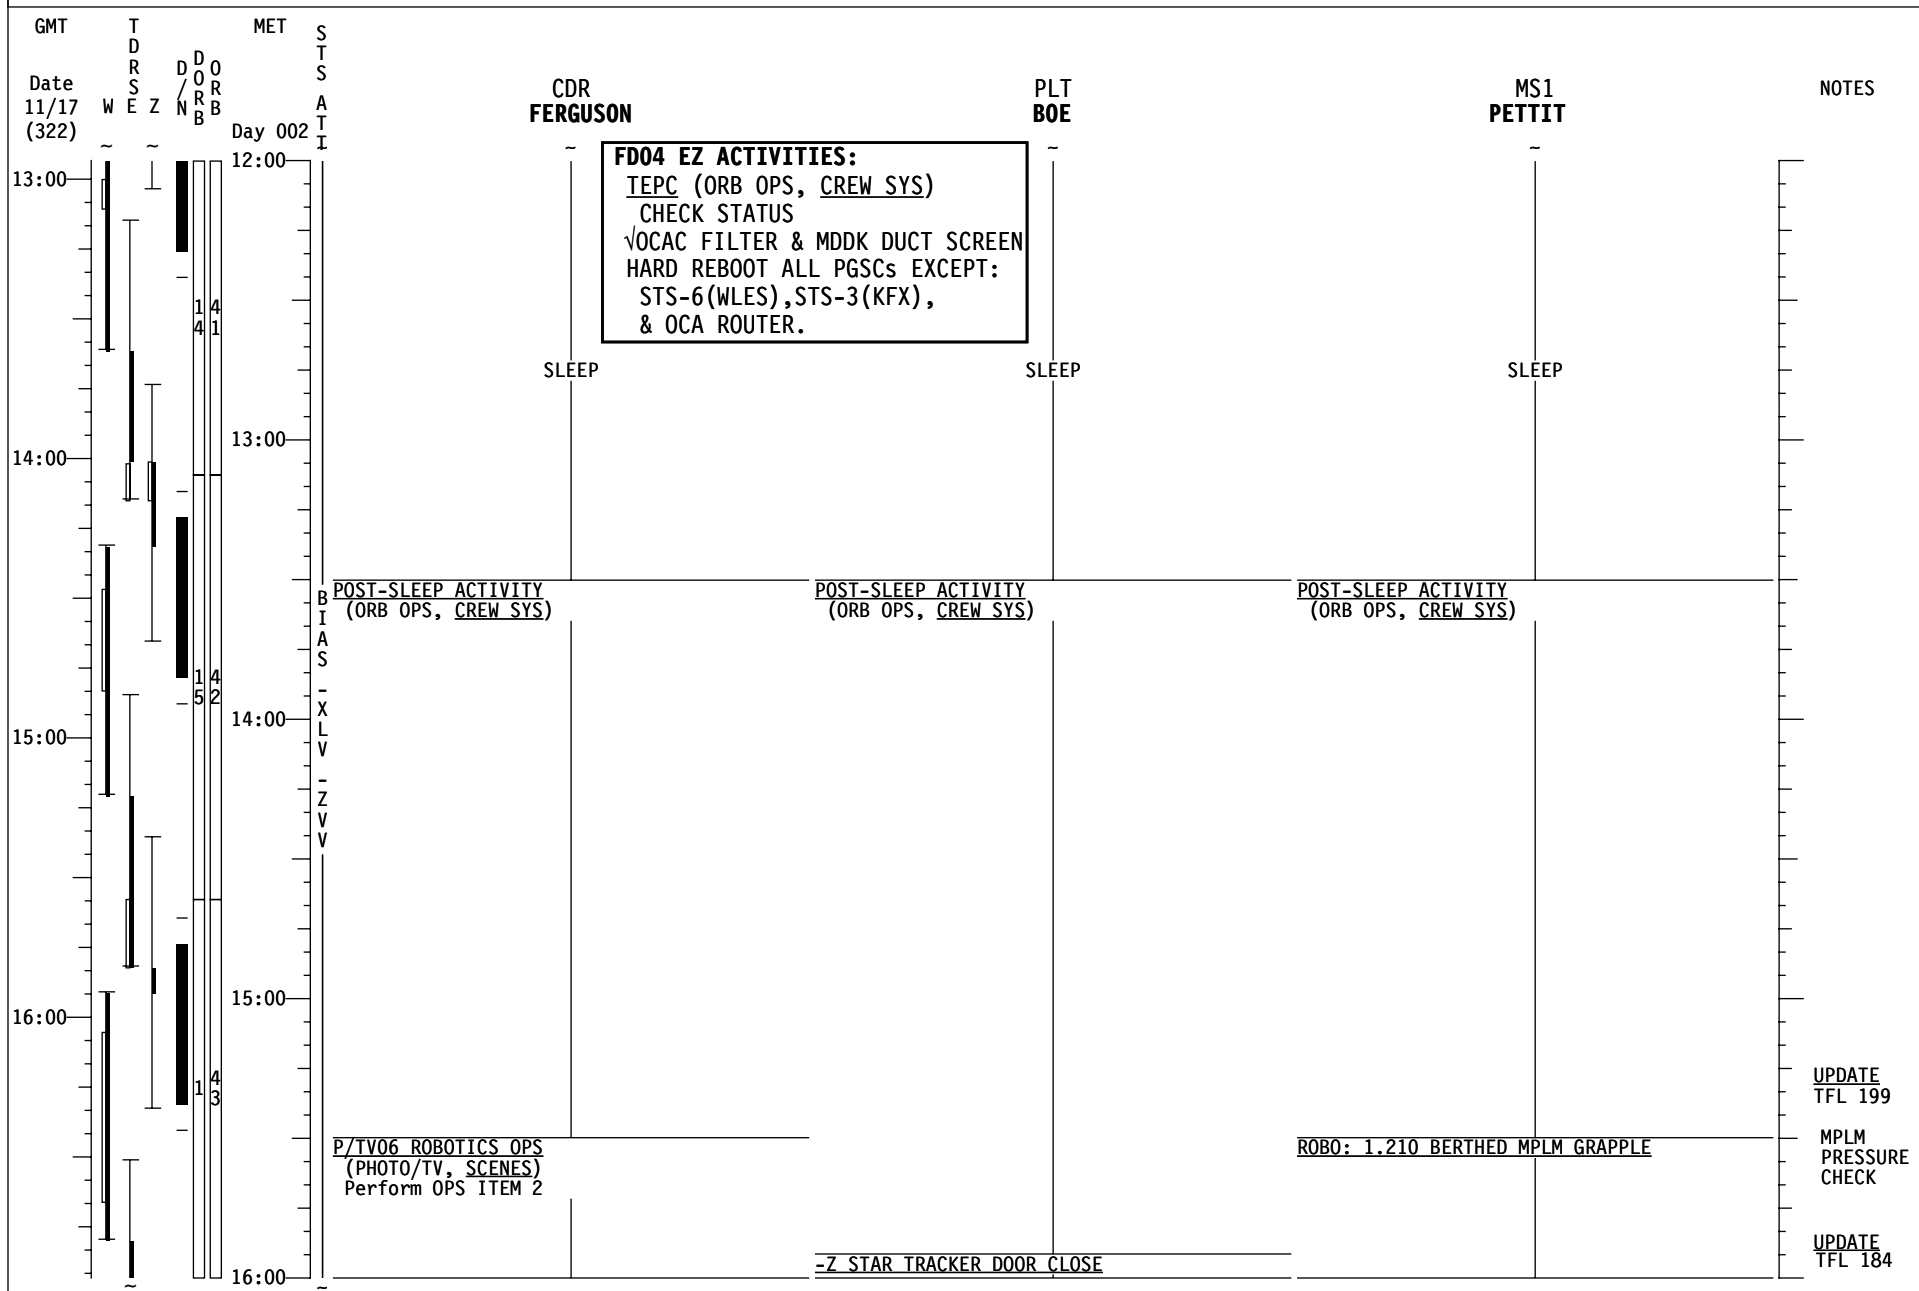

STS-126 FD (04)