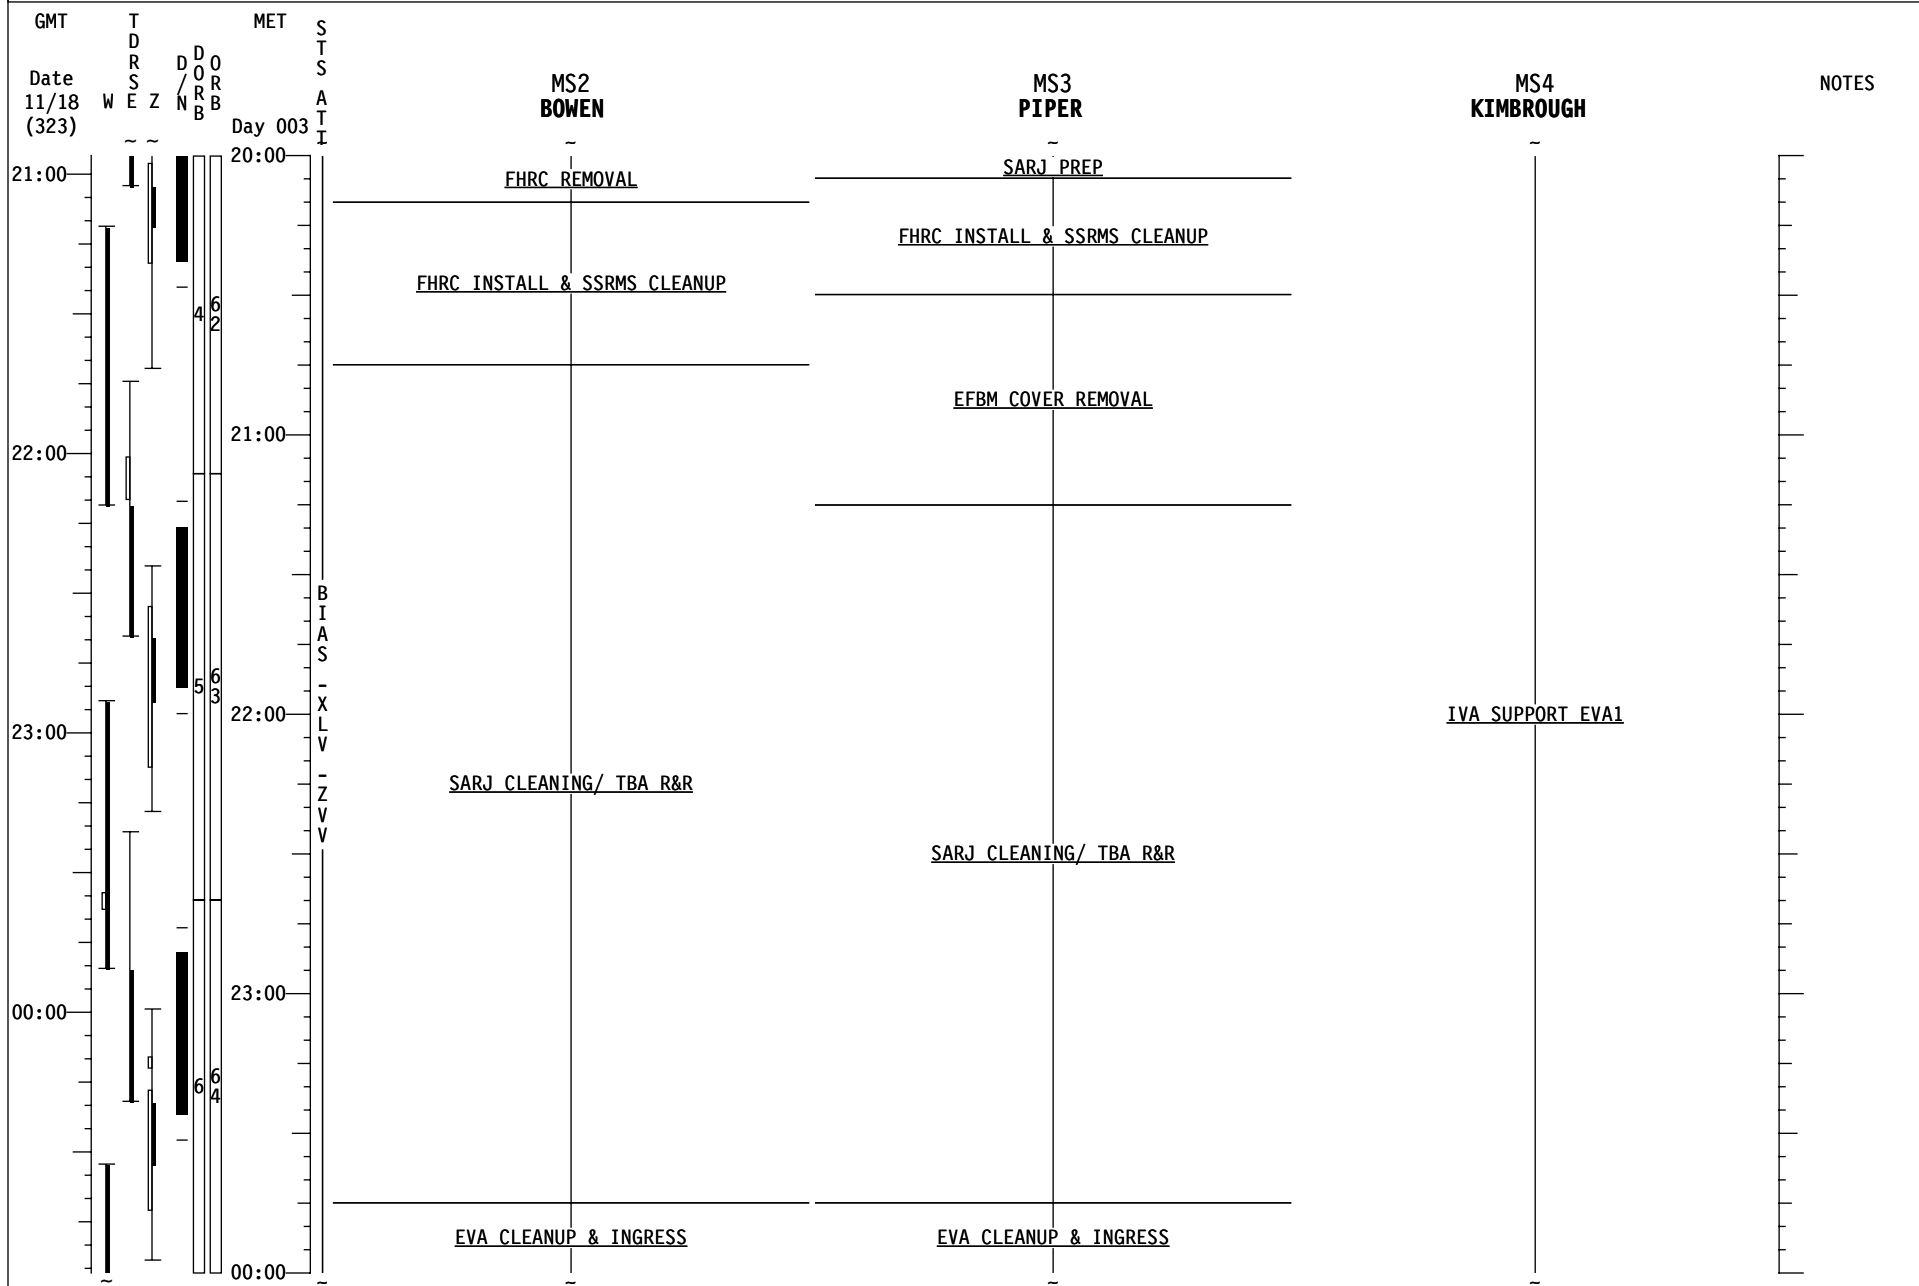

UPLINK
 β21 ONLY
 Box 40,41,
 61

STS-126 FD (05)

STS-126 FD (05)

STS-126 FD (05)

STS-126 FD (05)

GMT	TDRSEZ	MET	SATS	CDR FERGUSON	PLT BOE	MS1 PETTIT	NOTES
Date 11/19 (324)	W E Z	Day 004	DOORB				
01:00		00:00	64	<u>TRANSFER OPS</u> Ref. MPLM Resupply & Return Xfer List books <hr/> <u>EVA SYSTEMS: PRE REPRESS (CC)</u> <u>EVA SYSTEMS: CREWLOCK REPRESS (CC)</u> <hr/> <u>EVA SYSTEMS: 1.240 POST EVA</u> With H2O Do not perform Step 40 MCC-H will perform Steps 44 & 68 Ref: <u>STS-126 CONSUMABLES TRACKING CC (EVA)</u> Ref: <u>STS-126 Battery Recharge Plan</u>	<u>TRANSFER OPS</u> Ref. MPLM Resupply & Return Xfer List books	<u>2.140 ZSR TRANSFER MPLM TO ISS</u> (ASSY OPS, TRANSFER) (MPLMS4 to JPMIA1)	UPLINK β21 ONLY Box 40,41, 60
02:00		01:00	65			EXERCISE	
03:00		02:00	66	B I A S <hr/> <u>EVA SYSTEMS: 1.510 METOX REGENERATION (Initiate)</u> MCC-H will perform Step 1 if req'd L <u>TRANSFER TAGUP</u> V Coordinate with xfer counterpart <hr/> Z R1 PL AFT MNC - ON V <u>MUS LOG (ASSY OPS, PAYLOADS)</u> V <u>PRE-SLEEP ACTIVITY (ORB OPS, CREW SYS)</u>	<hr/> <u>TV (ILLUMINATOR OPS) (PHOTO/TV, CC)</u> ILLUMINATORS ON - A,D <hr/> <u>MUS LOG (ASSY OPS, PAYLOADS)</u> <u>PRE-SLEEP ACTIVITY (ORB OPS, CREW SYS)</u>	<hr/> <u>TRANSFER TAGUP</u> Coordinate with xfer counterpart <hr/> <u>TRANSFER BRIEF</u> Call down status to MCC <hr/> <u>MUS LOG (ASSY OPS, PAYLOADS)</u> <u>PRE-SLEEP ACTIVITY (ORB OPS, CREW SYS)</u>	
04:00		03:00	67	PRIVATE MEDICAL CONFERENCE (A/G) <hr/> <u>PRE-SLEEP ACTIVITY (ORB OPS, CREW SYS)</u>			
		04:00	67				