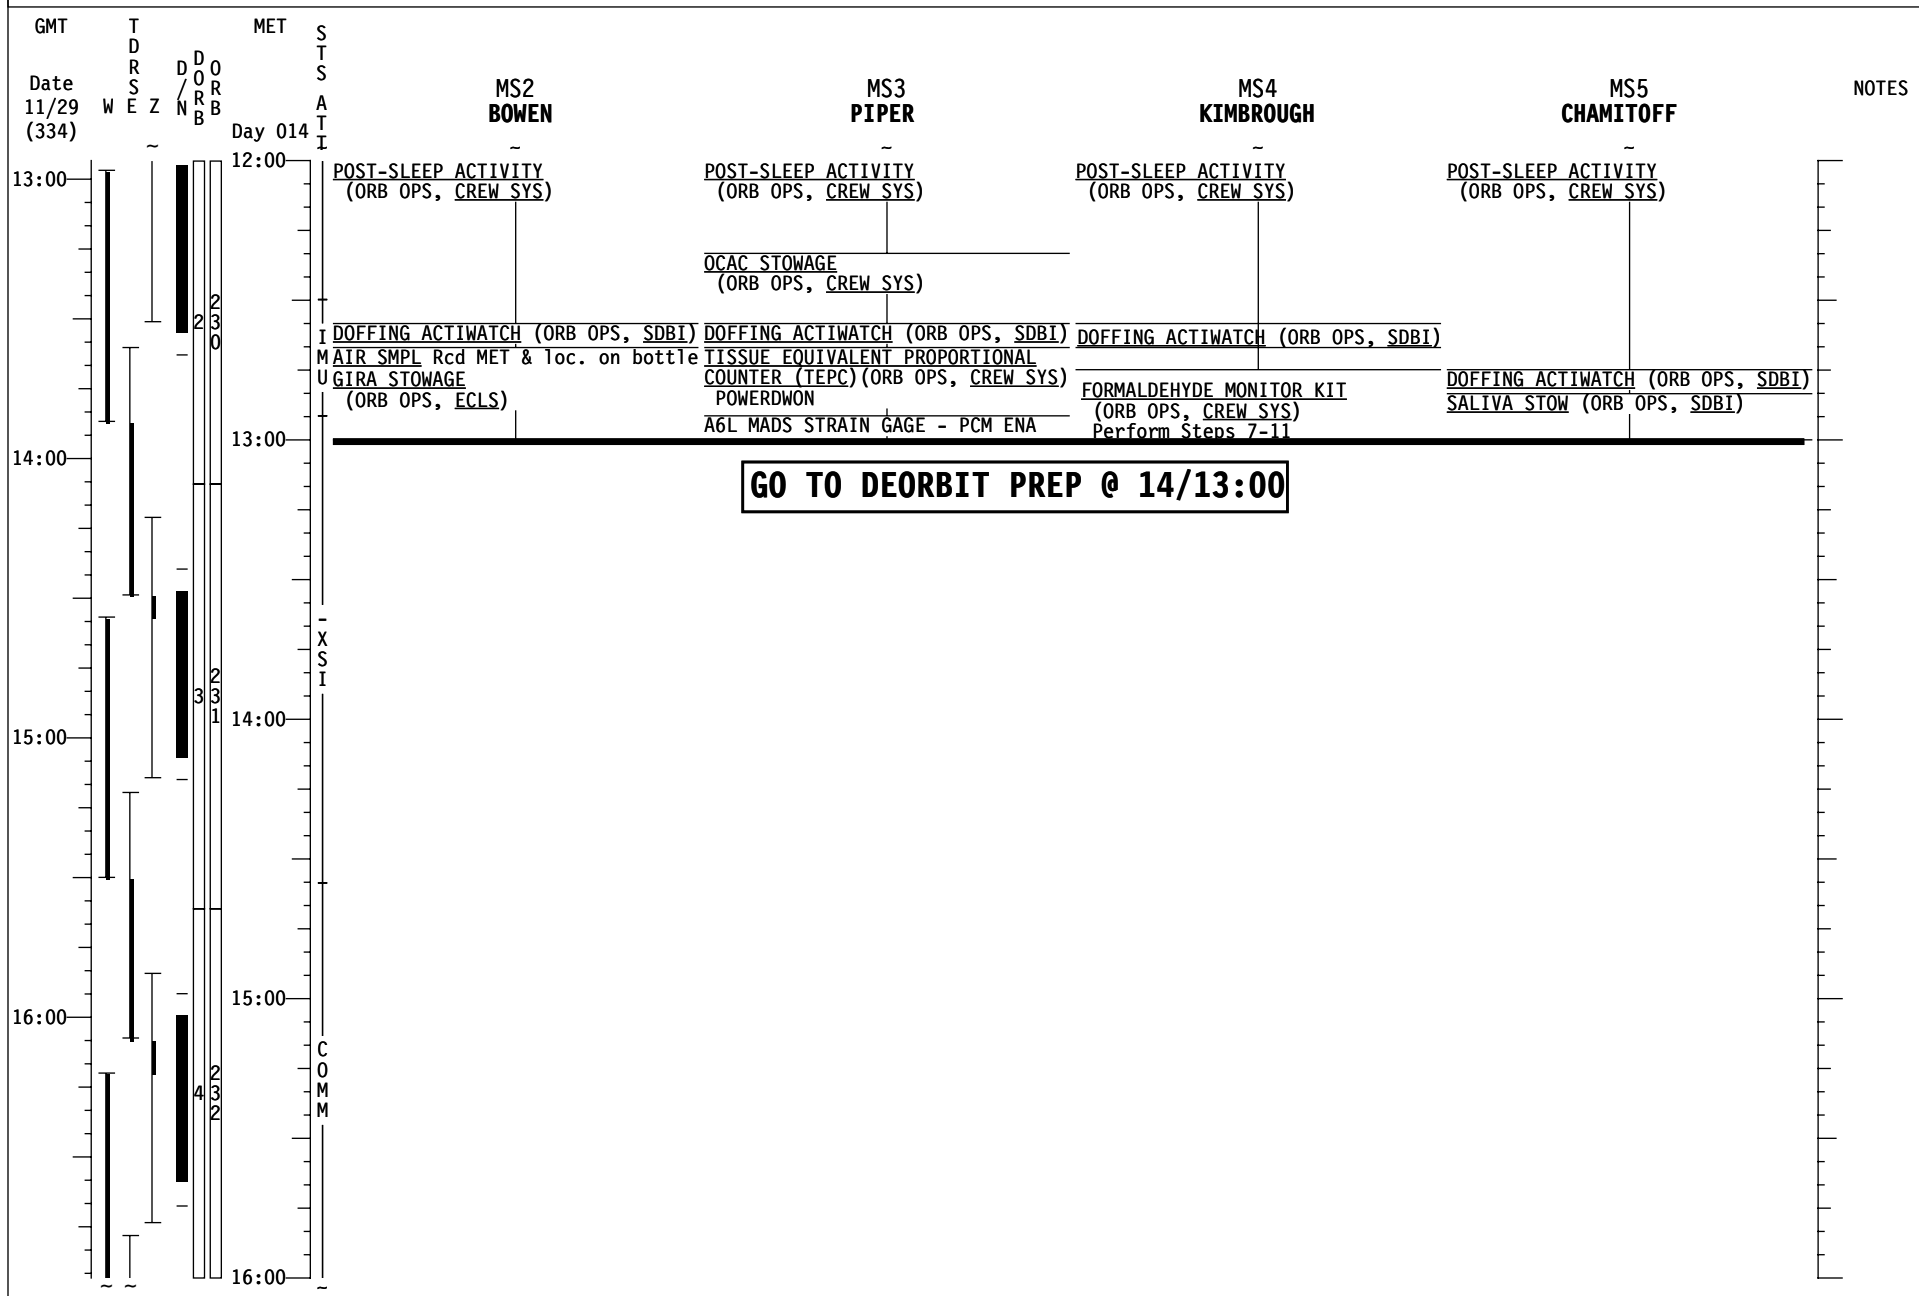

STS-126 FD (16)