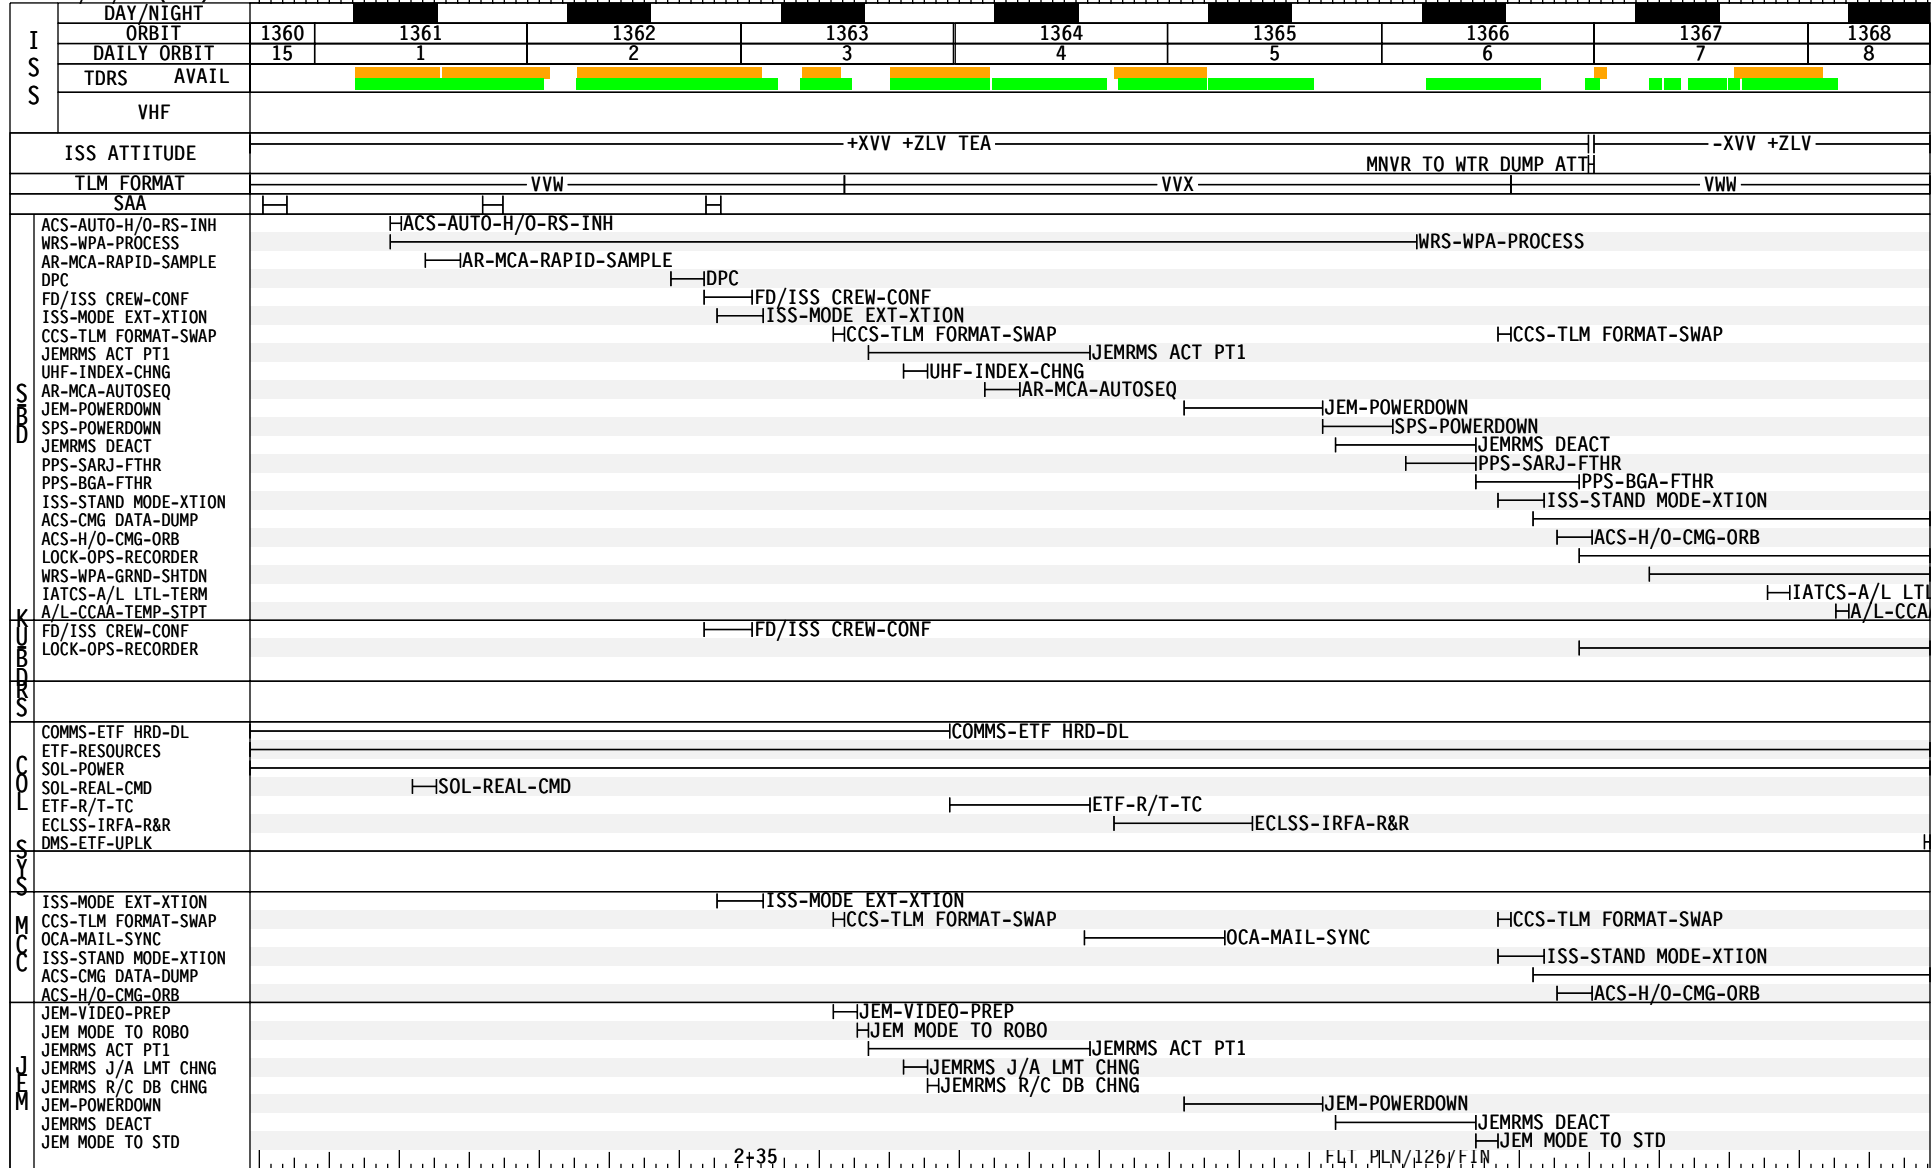

STS-126/ULF2 JOINT MSN SHRT TERM PLN

CT 11/23/08 (328)

MET Day 008

GMT 11/23/08 (328)

2+35

PLN/126/FIN