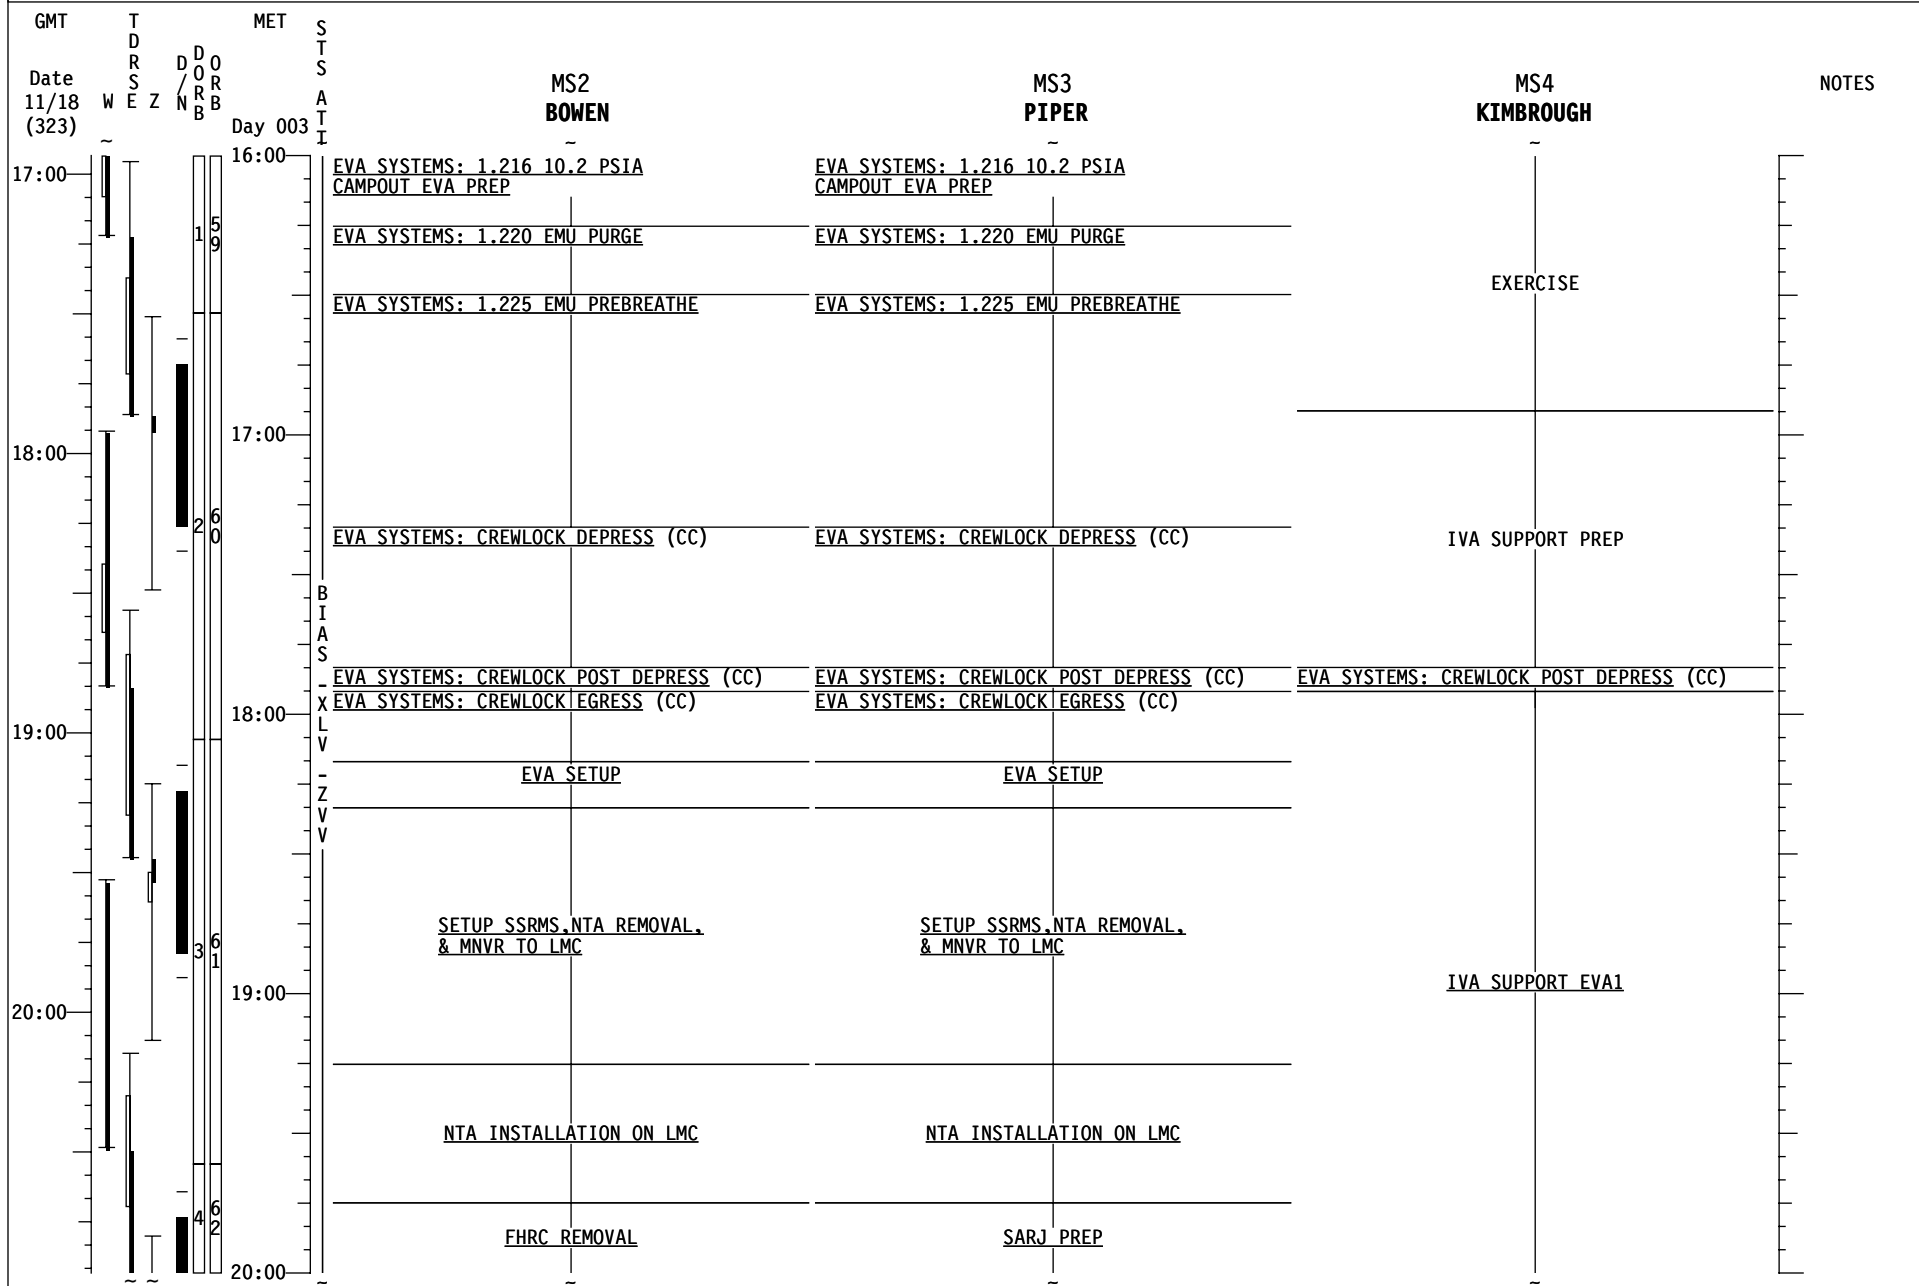

UPLINK
 β21 ONLY
 Box 40,41,
 61

STS-126 FD (05)

STS-126 FD (05)

STS-126 FD (05)

STS-126 FD (05)

GMT	TDRSEZ	MET	SATS	CDR FERGUSON	PLT BOE	MS1 PETTIT	NOTES
Date 11/19 (324)	W E Z	Day 004	DOORB				
01:00		00:00	64	<u>TRANSFER OPS</u> Ref. MPLM Resupply & Return Xfer List books <hr/> <u>EVA SYSTEMS: PRE REPRESS (CC)</u> <u>EVA SYSTEMS: CREWLOCK REPRESS (CC)</u> <hr/> <u>EVA SYSTEMS: 1.240 POST EVA</u> With H2O Do not perform Step 40 MCC-H will perform Steps 44 & 68 Ref: <u>STS-126 CONSUMABLES TRACKING CC (EVA)</u> Ref: <u>STS-126 Battery Recharge Plan</u>	<u>TRANSFER OPS</u> Ref. MPLM Resupply & Return Xfer List books	<u>2.140 ZSR TRANSFER MPLM TO ISS</u> (ASSY OPS, TRANSFER) (MPLMS4 to JPMIA1)	UPLINK β21 ONLY Box 40,41, 60
02:00		01:00	65			EXERCISE	
03:00		02:00	66	B I A S <hr/> <u>EVA SYSTEMS: 1.510 METOX REGENERATION (Initiate)</u> MCC-H will perform Step 1 if req'd L <u>TRANSFER TAGUP</u> V Coordinate with xfer counterpart <hr/> Z R1 PL AFT MNC - ON V <u>MUS LOG (ASSY OPS, PAYLOADS)</u> V <u>PRE-SLEEP ACTIVITY (ORB OPS, CREW SYS)</u>	<hr/> <u>TV (ILLUMINATOR OPS) (PHOTO/TV, CC)</u> ILLUMINATORS ON - A,D <hr/> <u>MUS LOG (ASSY OPS, PAYLOADS)</u> <u>PRE-SLEEP ACTIVITY (ORB OPS, CREW SYS)</u>	<hr/> <u>TRANSFER TAGUP</u> Coordinate with xfer counterpart <hr/> <u>TRANSFER BRIEF</u> Call down status to MCC <hr/> <u>MUS LOG (ASSY OPS, PAYLOADS)</u> <u>PRE-SLEEP ACTIVITY (ORB OPS, CREW SYS)</u>	
04:00		03:00	67	PRIVATE MEDICAL CONFERENCE (A/G) <hr/> <u>PRE-SLEEP ACTIVITY (ORB OPS, CREW SYS)</u>			
		04:00	67				