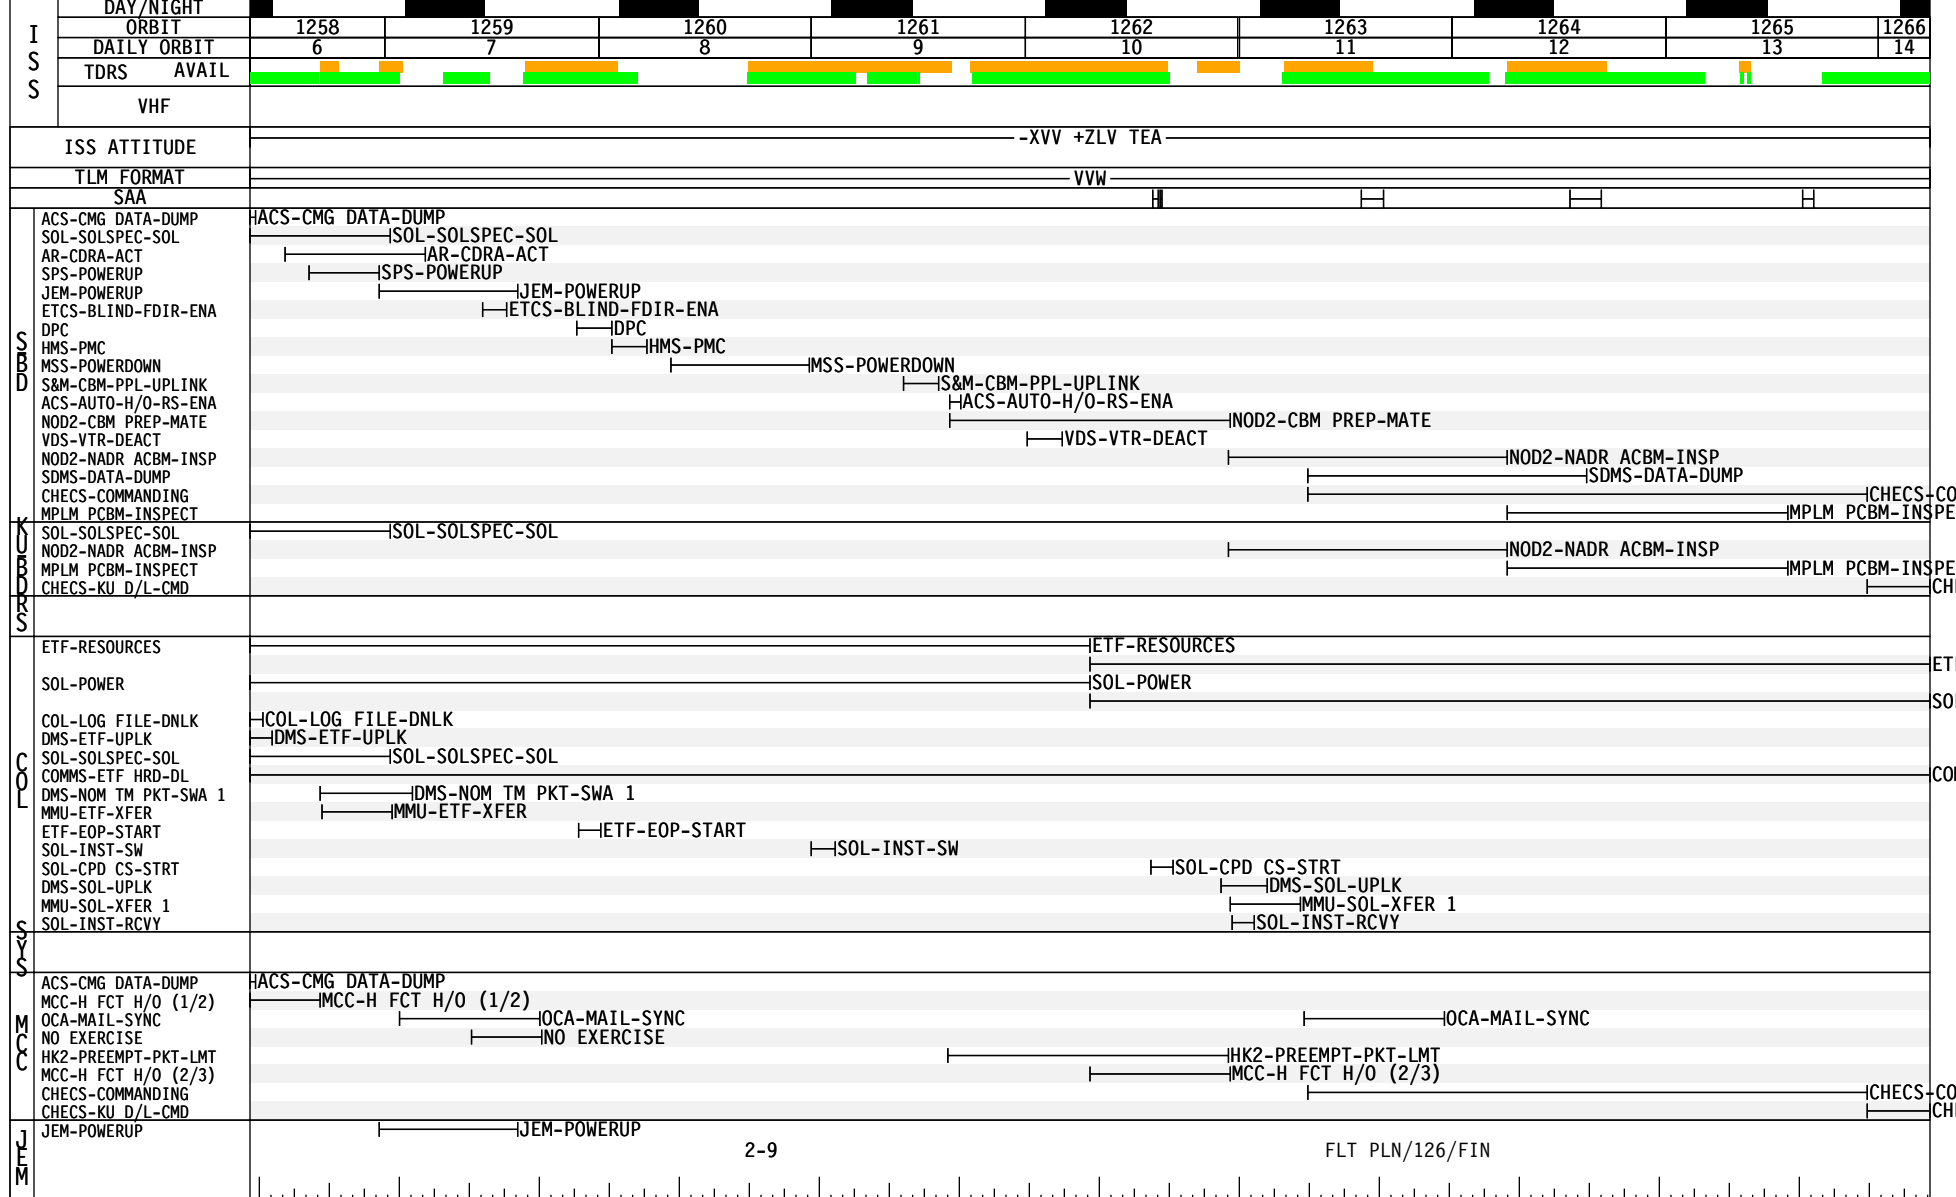

FD03

STS-126/ULF2 JOINT MSN SHRT TERM PLN

CT 11/16/08 (321)

MET Day 002 002/00

GMT 11/17/08 (322)

*INSPECT