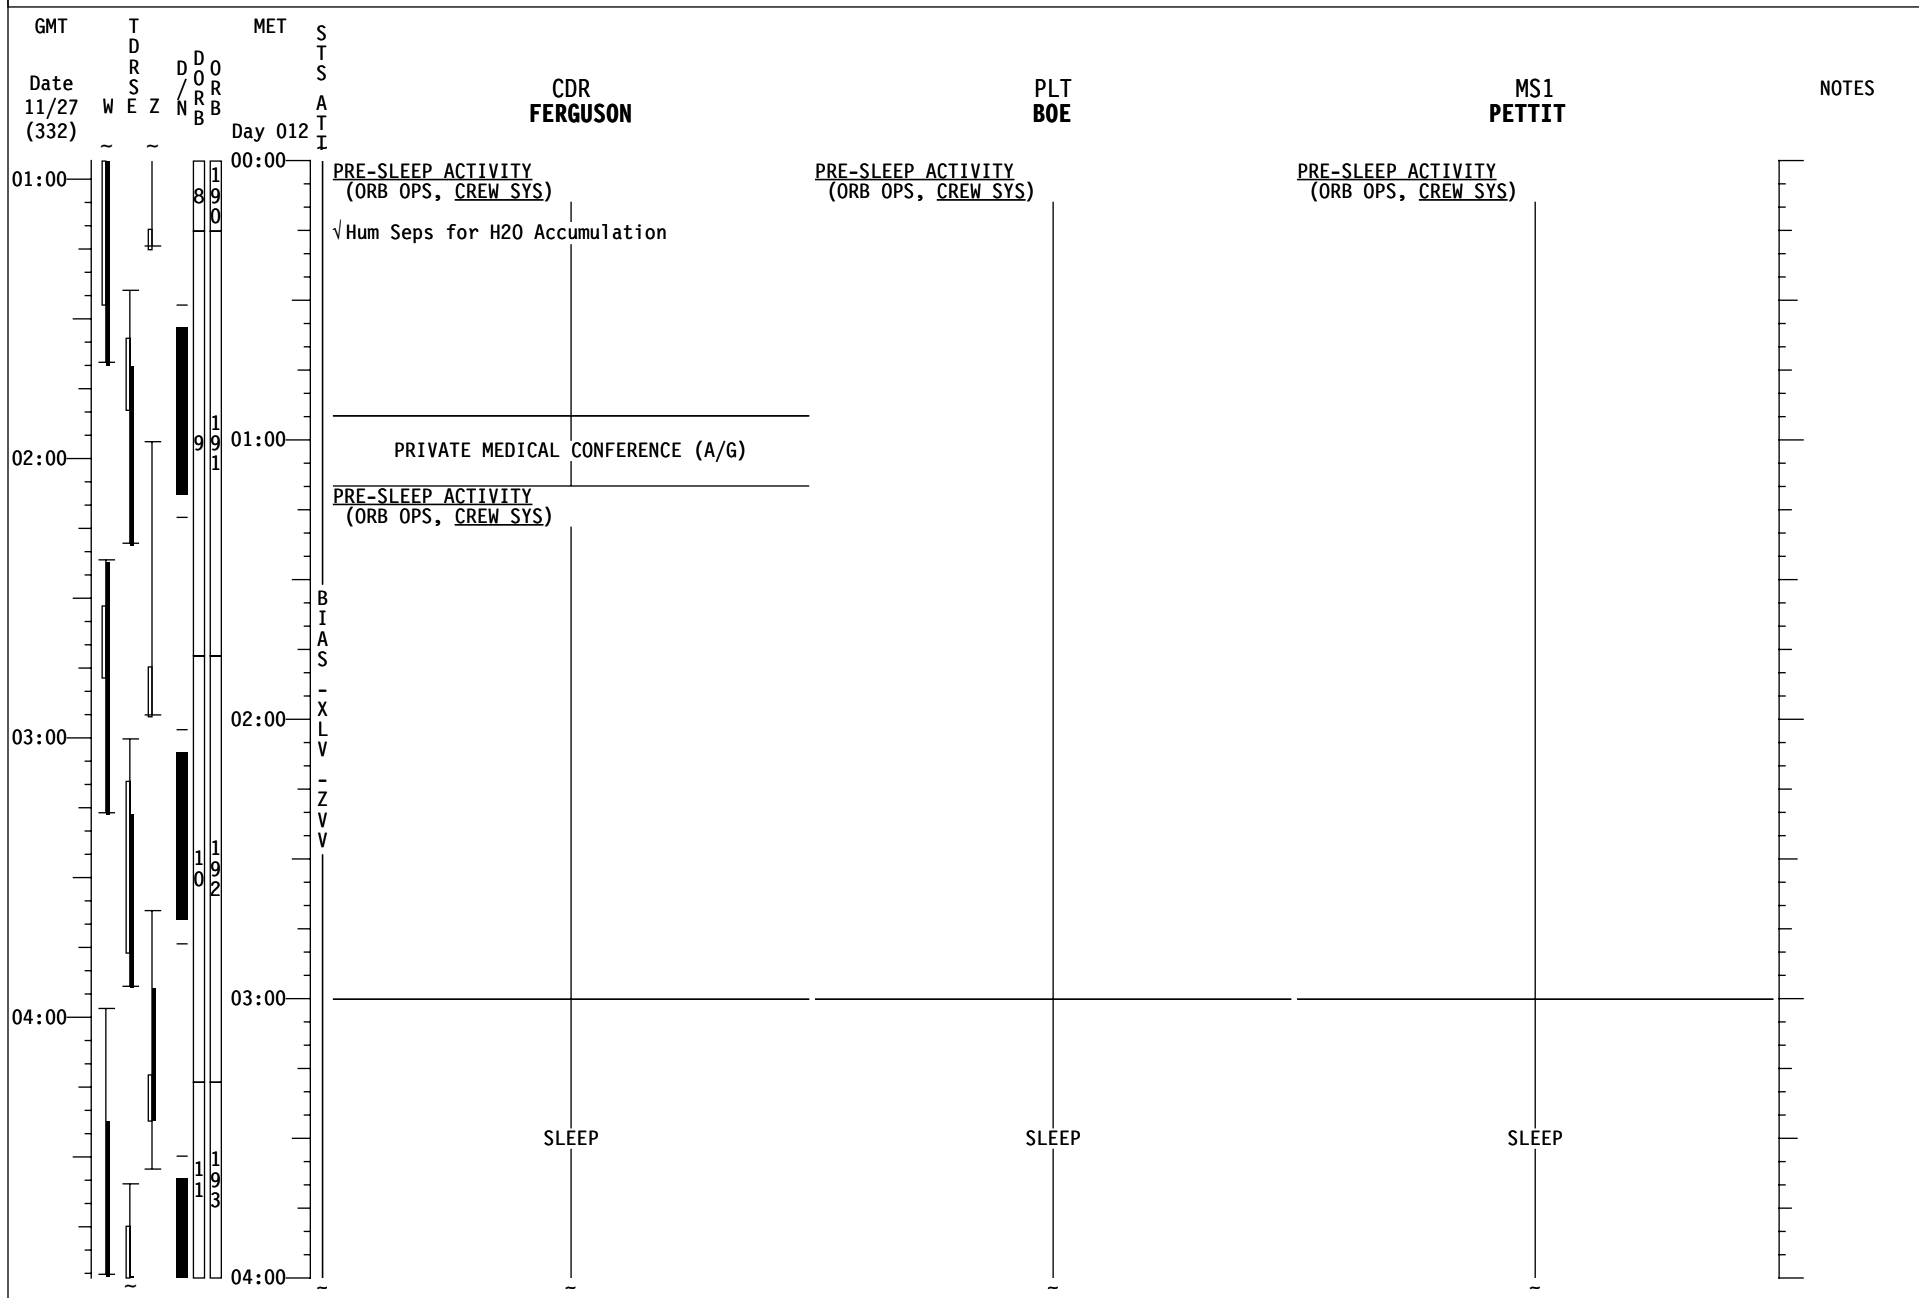

STS-126 FD (13)