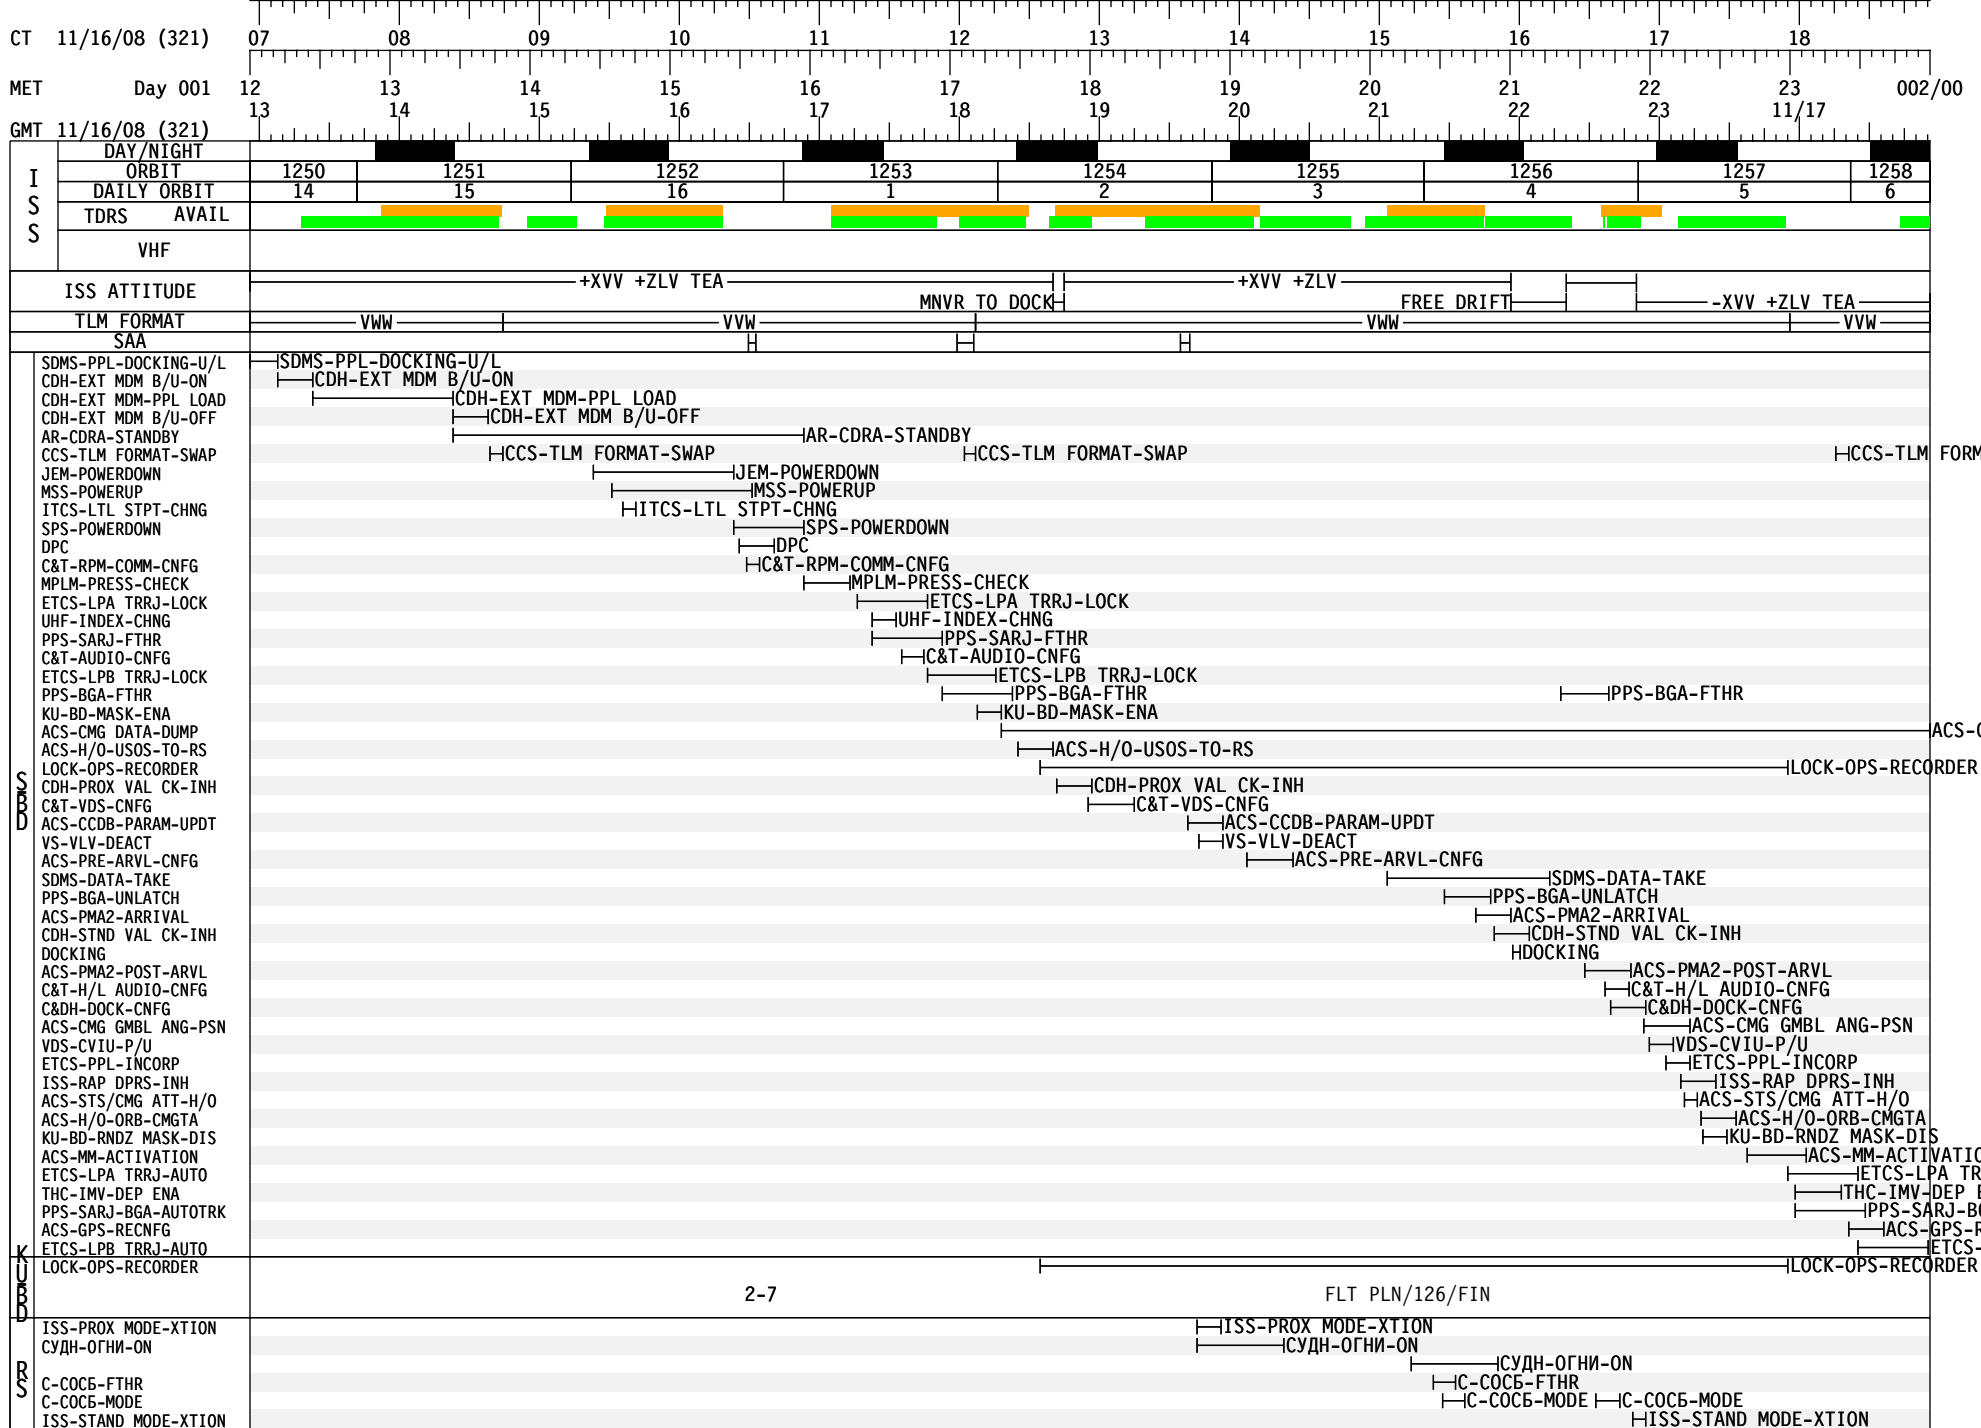

FD03

STS-126/ULF2 JOINT MSN SHRT TERM PLN (DOCK)