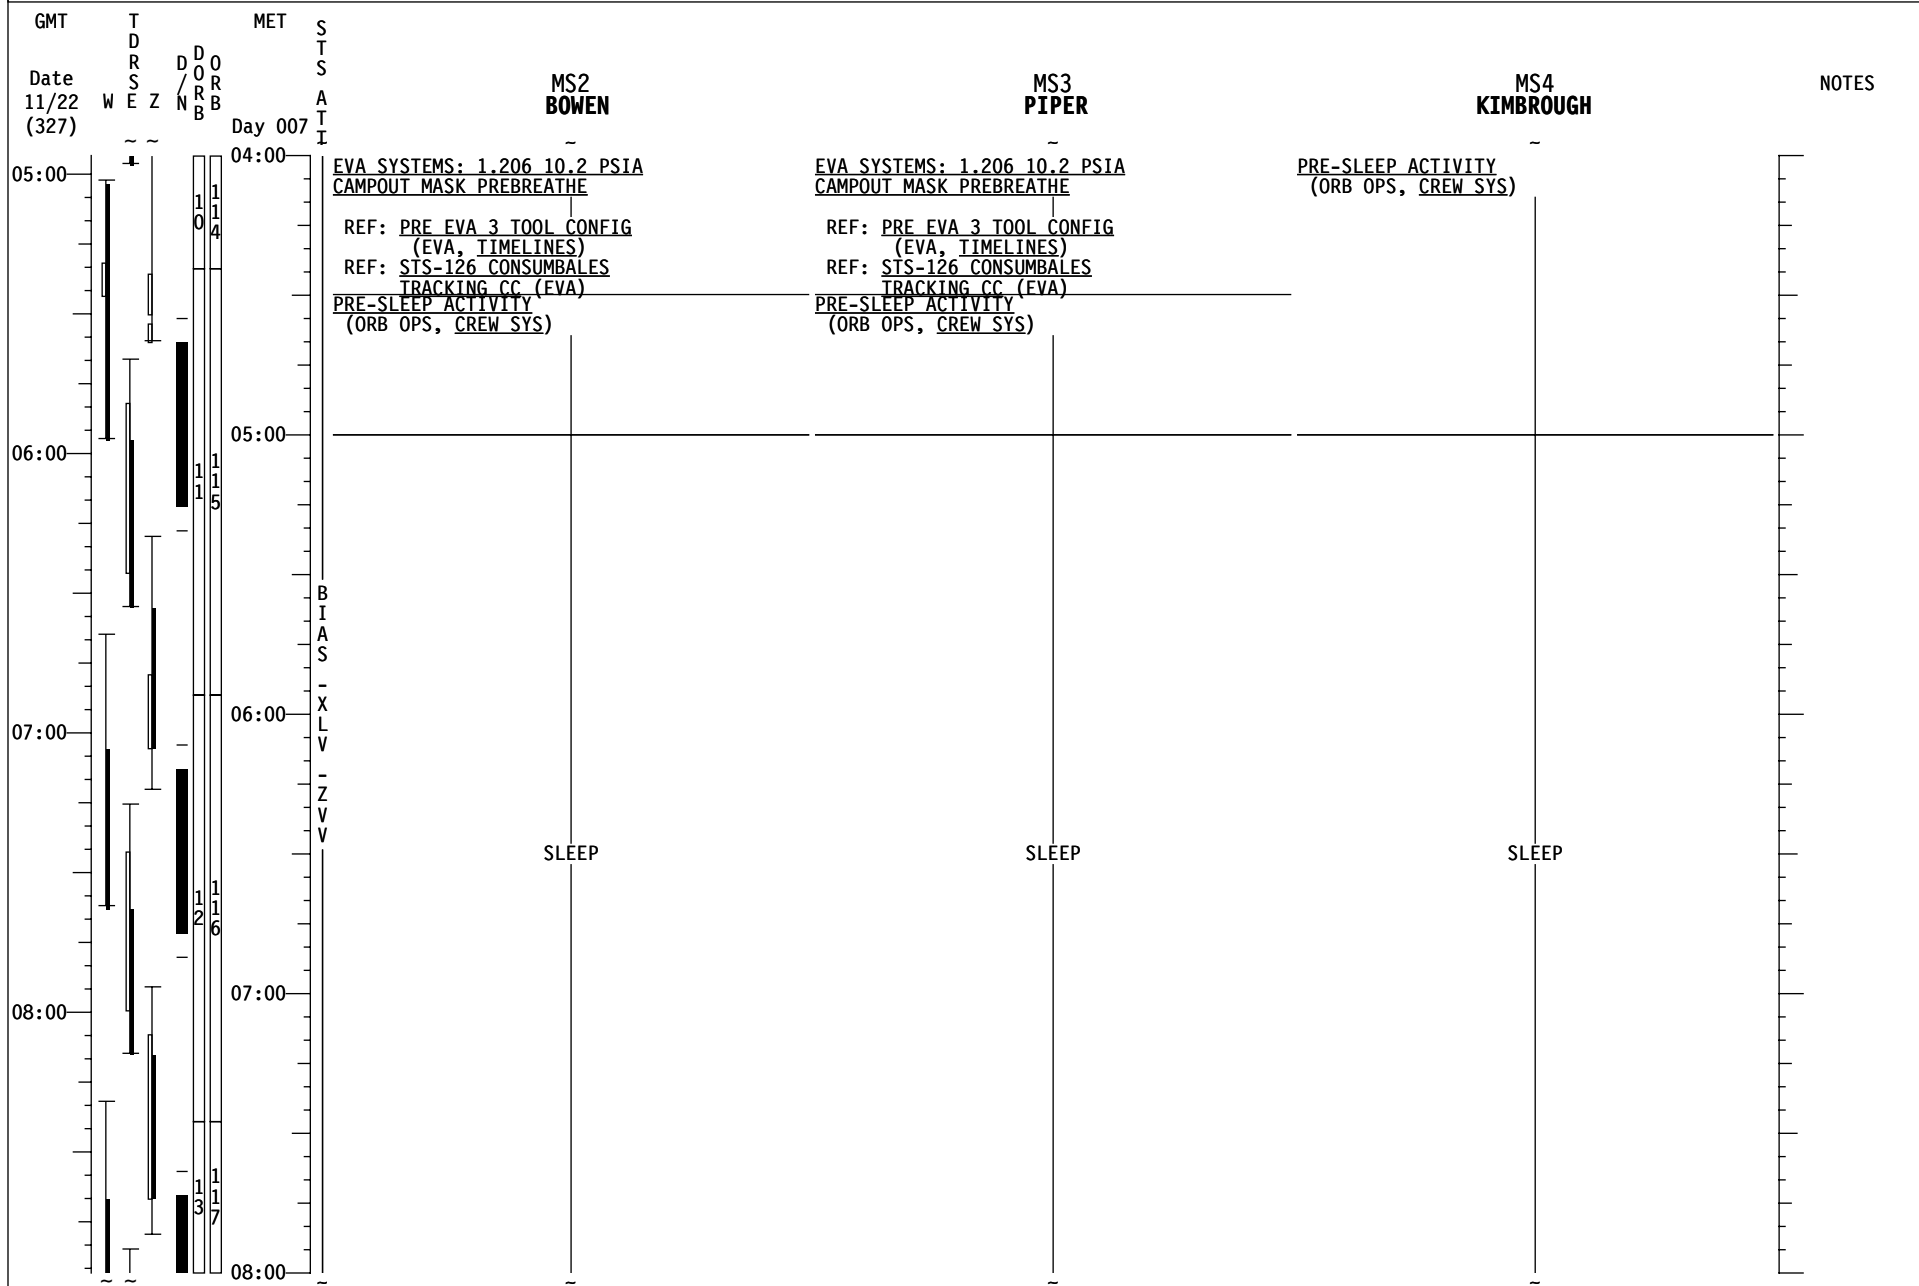

STS-126 FD (08)