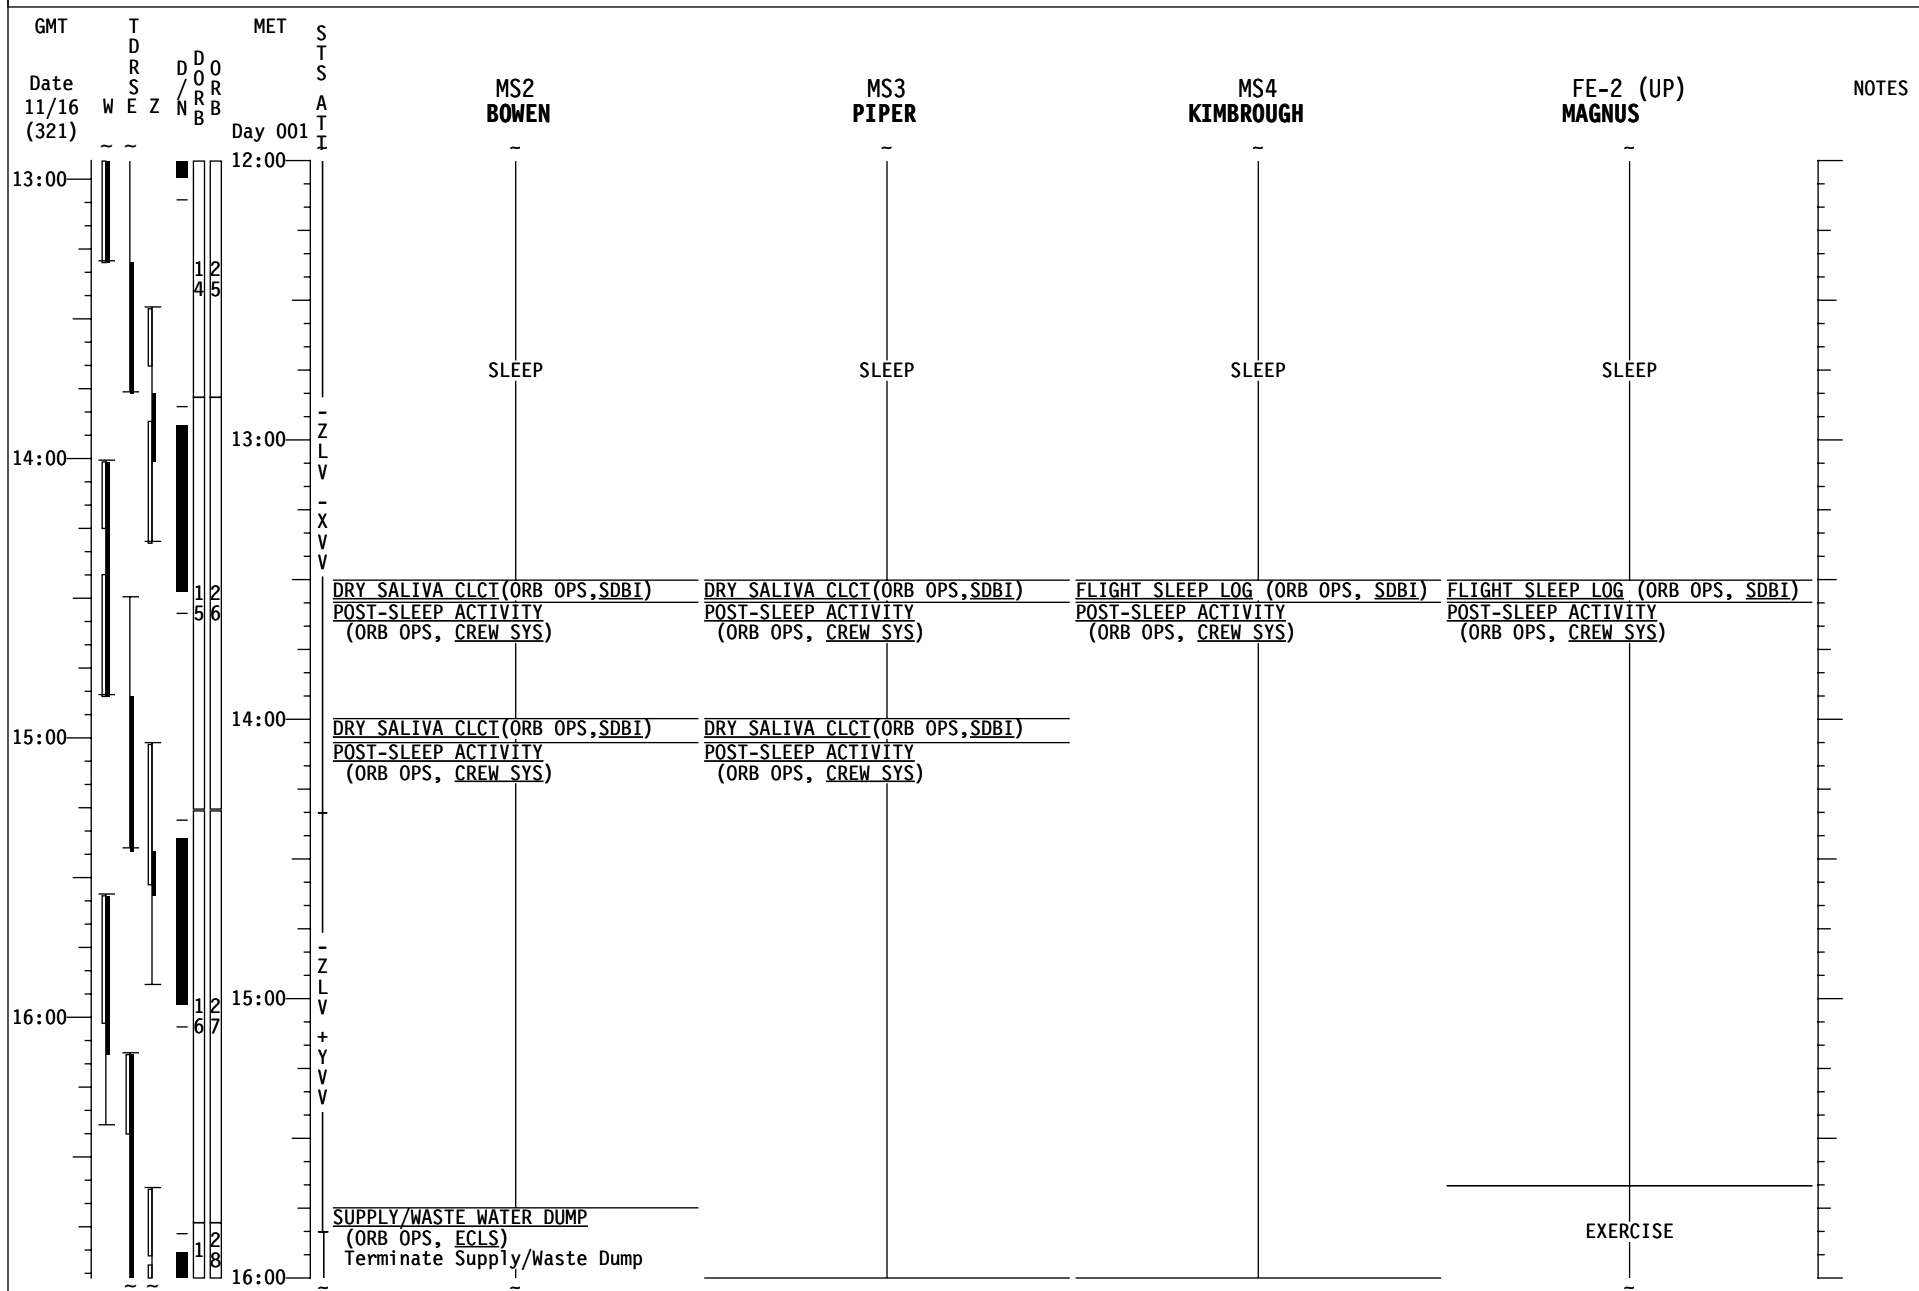

STS-126 FD (02)

STS-126 FD (02)

STS-126 FD (03)

STS-126 FD (03)

STS-126 FD (03)

STS-126 FD (03)

STS-126 FD (03)

GMT	TDRS W E Z	MET Day 001	STS A T I	CDR FERGUSON	PLT BOE	MS1 PETTIT	NOTES
21:00	30		RNDZ	APPROACH TIMELINE (RNDZ, CUE CARD)	APPROACH TIMELINE (RNDZ, CUE CARD)	APPROACH TIMELINE (RNDZ, CUE CARD)	
22:00	41		DK	DOCKING (01:21:01)	RETURN TO FLIGHT PLAN		
				SSV OUTFATE - 2 POST RNDZ PGSC CONFIG Configure PGSCs	√DAP A/LVLH/VERN MNVR (TRK) BIAS -XLV -ZVV TG=2 BV=5 P=162 Y=354 OM=183 Init TRK, DAP:FREE >2 sec Then: DAP:B12/AUTO/VERN When in attitude, select DAP A		UPLINK β21 ONLY Box 40,41, 60
23:00	52		AS	PRIORITY PWRDN GRP B (ORB PKT, PRIOR PWRDN) Steps 6 (Single G2) & 12 (IMU 1) 06 STRK PWR -Z - OFF JOINT OPS: 3.111 HANDOVER ATTITUDE CONTROL ORBITER to CMGTA TOPPING FES DEACTIVATION (ORB OPS, ECLS)	PRIORITY PWRDN GRP B (ORB PKT, PRIOR PWRDN) Steps 6 (Single G2) & 12 (IMU 1) 06 STRK PWR -Z - OFF	EXERCISE	UPLINK TFL 184
			XLV	AHOY !!!	AHOY !!!	AHOY !!!	
00:00	63		ZVV	SAFETY BRIEFING	SAFETY BRIEFING	SAFETY BRIEFING	
				SSPTS ODS CONNECTOR VERIF [C] SSPTS OPCU ACT [D] P/TV05 ISS INTERNAL OPS (HC) (PHOTO/TV, SCENES) Setup	OBSS HANDOFF FROM SSRMS TO SRMS (PDRS, OBSS NOMINAL) Steps 1 and 2 P/TV06 ROBOTICS OPERATIONS (PHOTO/TV, SCENES) Setup & Ops	WLES DOCK/UNDOCK RECOVERY (ORB OPS, WLES) ROBOTICS: 1.110 OBSS UNBERTH & HANDOFF Steps 1-5.2	
00:00				EXERCISE	OBSS HANDOFF FROM SSRMS TO SRMS (PDRS, OBSS NOMINAL) Steps 3-5		