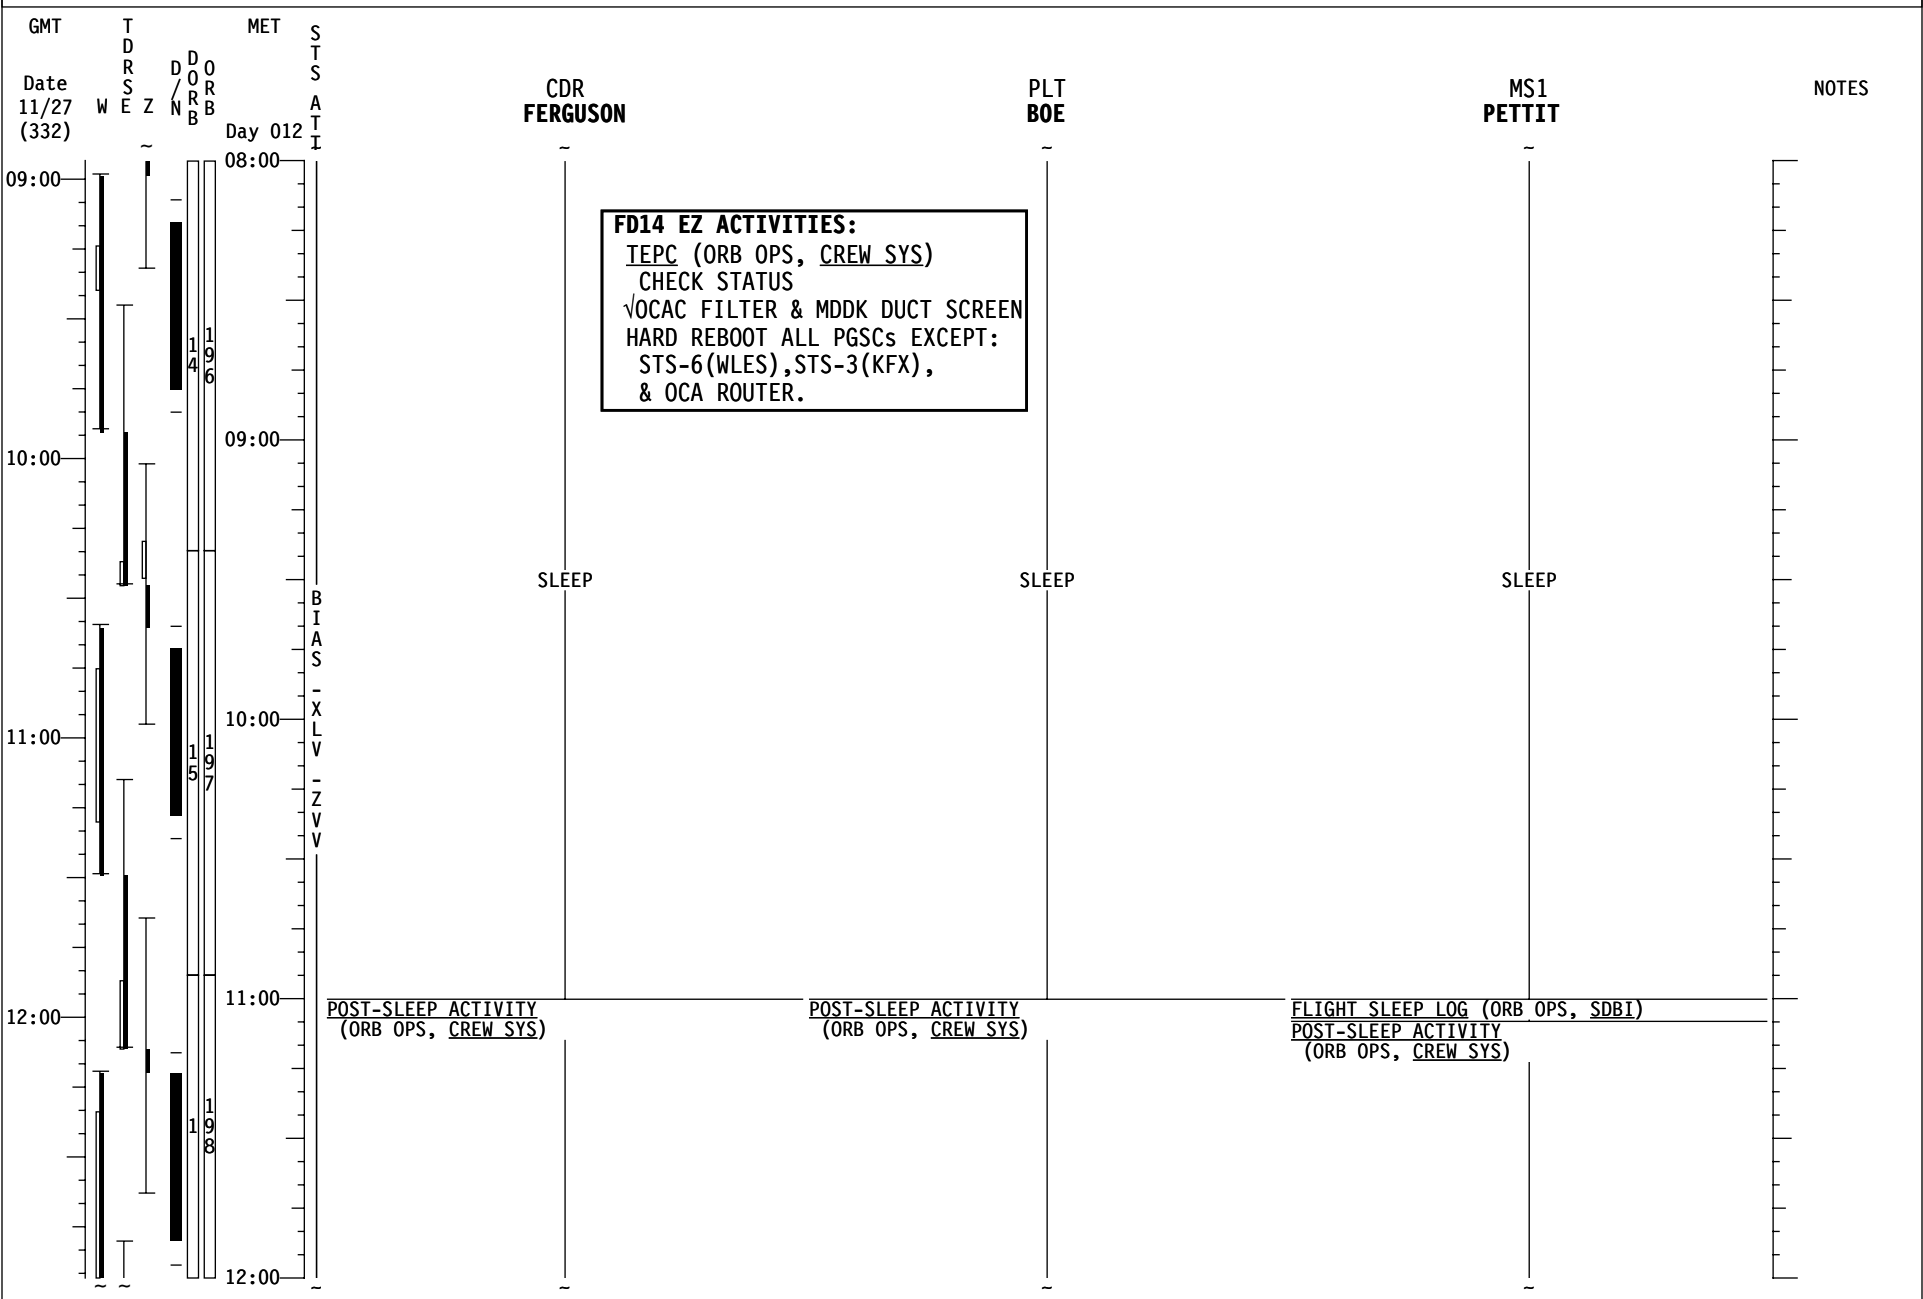

STS-126 FD (13)

STS-126 FD (13)

STS-126 FD (13)

STS-126 FD (13)

STS-126 FD (14)

STS-126 FD (14)

STS-126 FD (14)

GMT	TDRSEZ Date 11/27 (332)	MET Day 012	STS A T I	CDR FERGUSON	PLT BOE	MS1 PETTIT	NOTES
13:00	W	198	B I A S	POST-SLEEP ACTIVITY (ORB OPS, CREW SYS)	POST-SLEEP ACTIVITY (ORB OPS, CREW SYS)	POST-SLEEP ACTIVITY (ORB OPS, CREW SYS)	
			- X L V				
			- Z				
14:00		199		V06 STRK PWR - Z - ON V PRIORITY PWRUP GRP B (ORB PKT, PRIOR PWRDN) Steps 12 (IMU 1) & 6 (Triple G2)	IMU STAR OF OPPTY ALIGN (ORB OPS,GNC) 06 STRK PWR - Z - ON PRIORITY PWRUP GRP B (ORB PKT, PRIOR PWRDN) Steps 12 (IMU 1) & 6 (Triple G2)		
				JOINT OPS: 3.110 HANDOVER ATTITUDE CONTROL CMG TA to ORBITER MNVR (TRK) -XLV +ZVV (UNDOCK) TG=2 BV=5 P=180 Y=0 OM=0 B12/AUTO/VERN Init TRK When in attitude, select DAP A	SSV OUTFATE - 3 L17 Check MCIU filter screen	SSPTS OPCU DEACT [A]	
				POST-SLEEP ACTIVITY (ORB OPS, CREW SYS)	POST-SLEEP ACTIVITY (ORB OPS, CREW SYS)	POST-SLEEP ACTIVITY (ORB OPS, CREW SYS)	UPDATE TFL 199 MPLM PRESSURE CHECK UPDATE TFL 184
				UNDOCKING AND SEPARATION (RNDZ, UNDOCK/SEP T/L)	UNDOCKING AND SEPARATION (RNDZ, UNDOCK/SEP T/L)	UNDOCKING AND SEPARATION (RNDZ, UNDOCK/SEP T/L)	
15:00		200	U N D O C K / F L				
				FLYAROUND (RNDZ, UNDOCK/SEP T/L)	FLYAROUND (RNDZ, UNDOCK/SEP T/L)	FLYAROUND (RNDZ, UNDOCK/SEP T/L)	UPLINK β21 ONLY Box 30,40, 42
16:00		201	A R O U N D / S E P				
				SEP/FLYAROUND (RNDZ, UNDOCK/SEP T/L)	SEP/FLYAROUND (RNDZ, UNDOCK/SEP T/L)	SEP/FLYAROUND (RNDZ, UNDOCK/SEP T/L)	