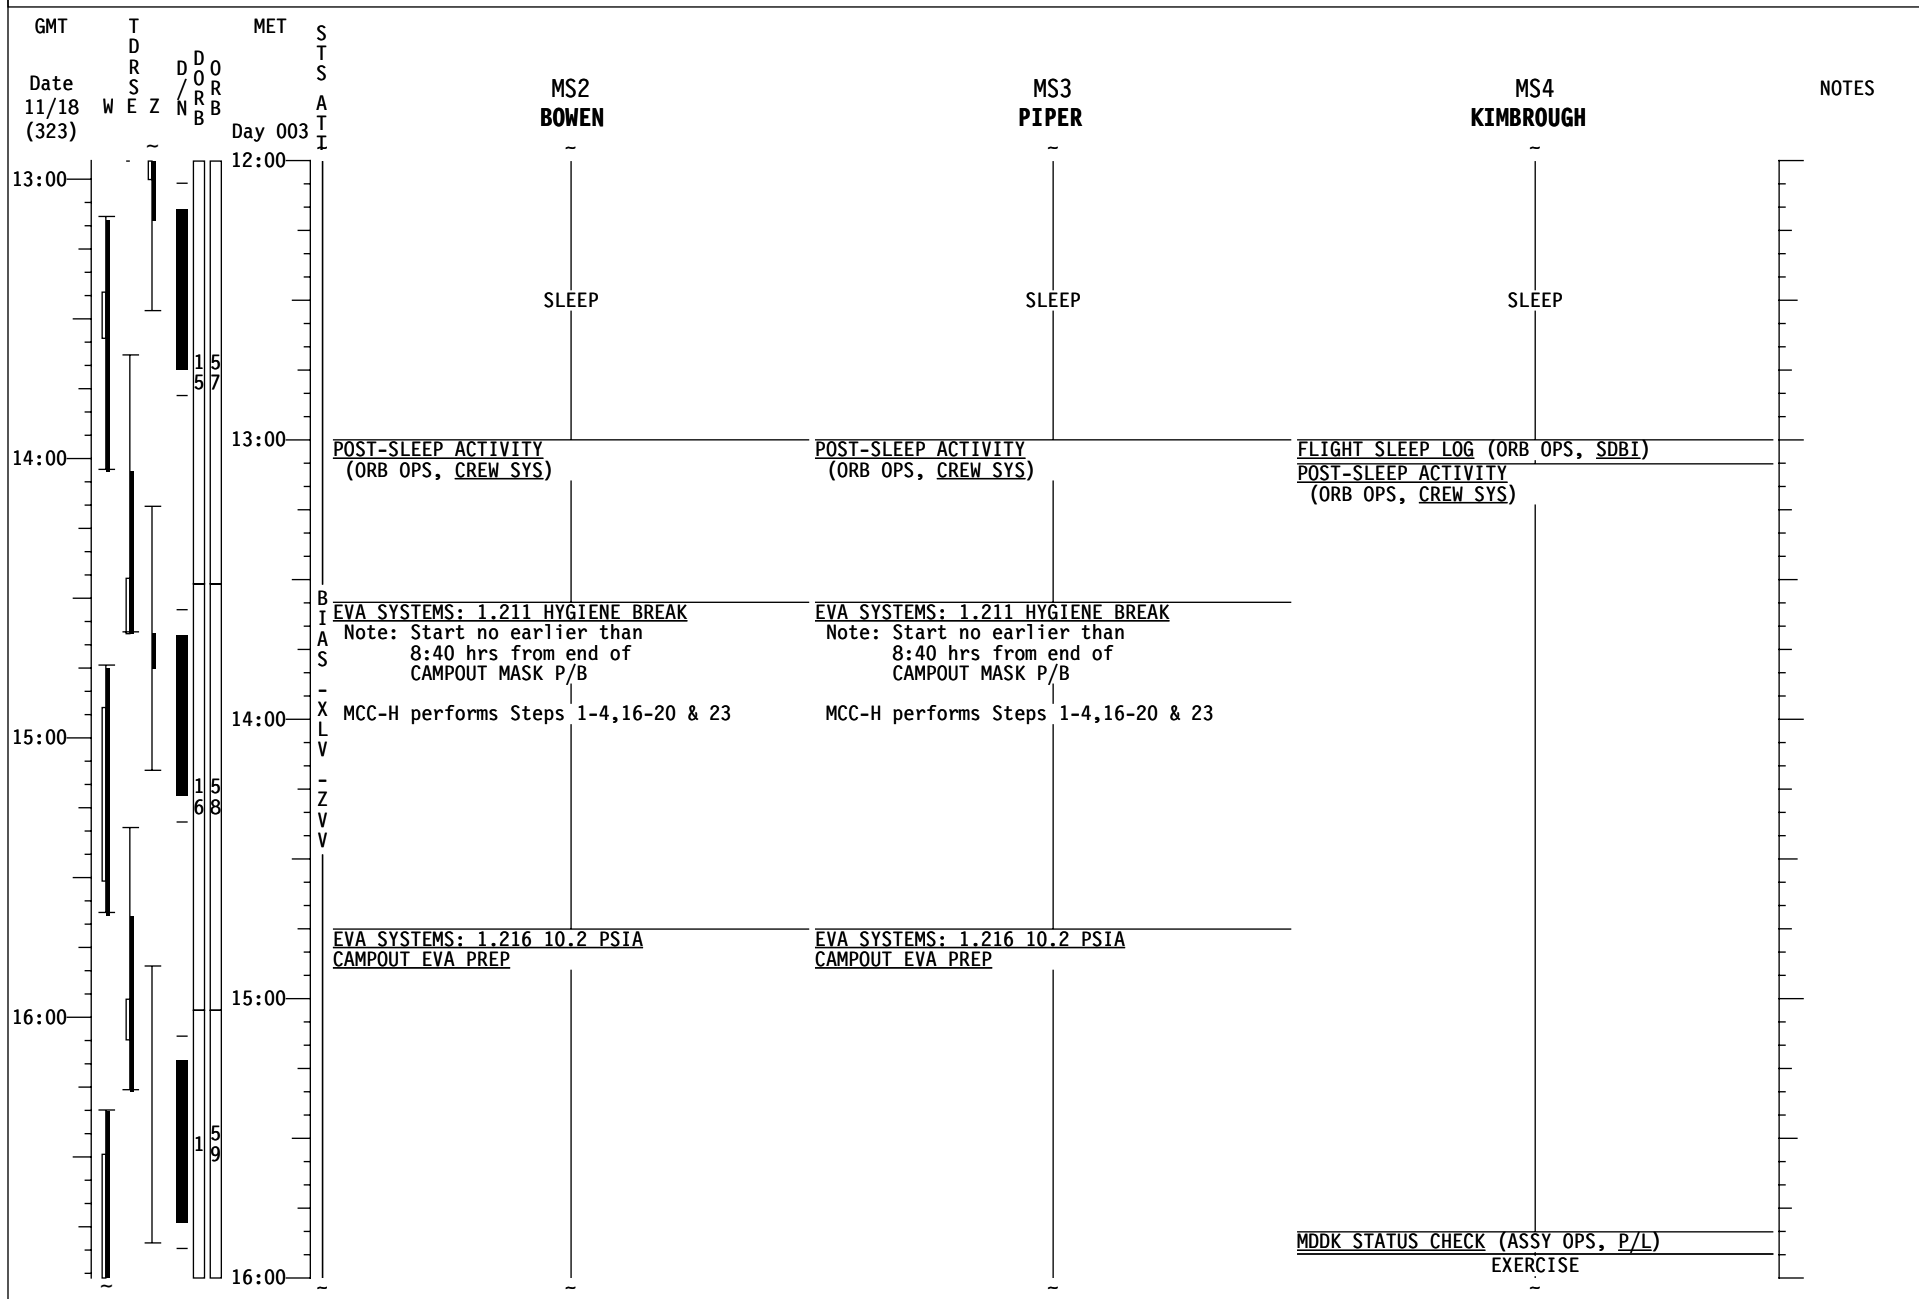

STS-126 FD (04)

STS-126 FD (04)

STS-126 FD (05)

STS-126 FD (05)

STS-126 FD (05)

GMT	TDRS W E Z	MET Day 003	S T S A T I	CDR FERGUSON	PLT BOE	MS1 PETTIT	NOTES
17:00	~	16:00		<u>EVA SYSTEMS: 1.216 10.2 PSIA</u> <u>CAMPOUT EVA PREP</u>	<u>POST-SLEEP ACTIVITY</u> (ORB OPS, CREW SYS)	<u>POST-SLEEP ACTIVITY</u> (ORB OPS, CREW SYS)	
				<u>EVA SYSTEMS: 1.220 EMU PURGE</u>		<u>TRANSFER UPDATE</u> Ref. MSG XXX	
				<u>EVA SYSTEMS: 1.225 EMU PREBREATHE</u>		<u>TRANSFER OPS</u> Ref. MPLM Resupply & Return Xfer List books	
18:00		17:00			EXERCISE		
				<u>EVA SYSTEMS: CREWLOCK DEPRESS (CC)</u>		<u>ROBO: 1.310 EVA - NTA RETURN & FHRC RETRIVE</u>	
					<u>P/TV07 EVA</u> (PHOTO/TV, SCENES) Setup		
19:00		18:00		EXERCISE			
					<u>P/TV07 EVA</u> (PHOTO/TV, SCENES) Ops		
				<u>IMU STAR OF OPPTY ALIGN (ORB OPS,GNC)</u> <u>N2 REPRESS INIT [A]</u>			
20:00		19:00		<u>FILTER CLEANING</u> (IFM, SCHEDULED MAINTENANCE) Inspect filters and clean as necessary			
						<div style="border: 1px solid black; padding: 2px;"> A) N2 REPRESS USING PAYLOAD N2 VLVS (ORB OPS, ECLS) Steps 1-7, MCC will TMBU limits </div>	
20:00		20:00					