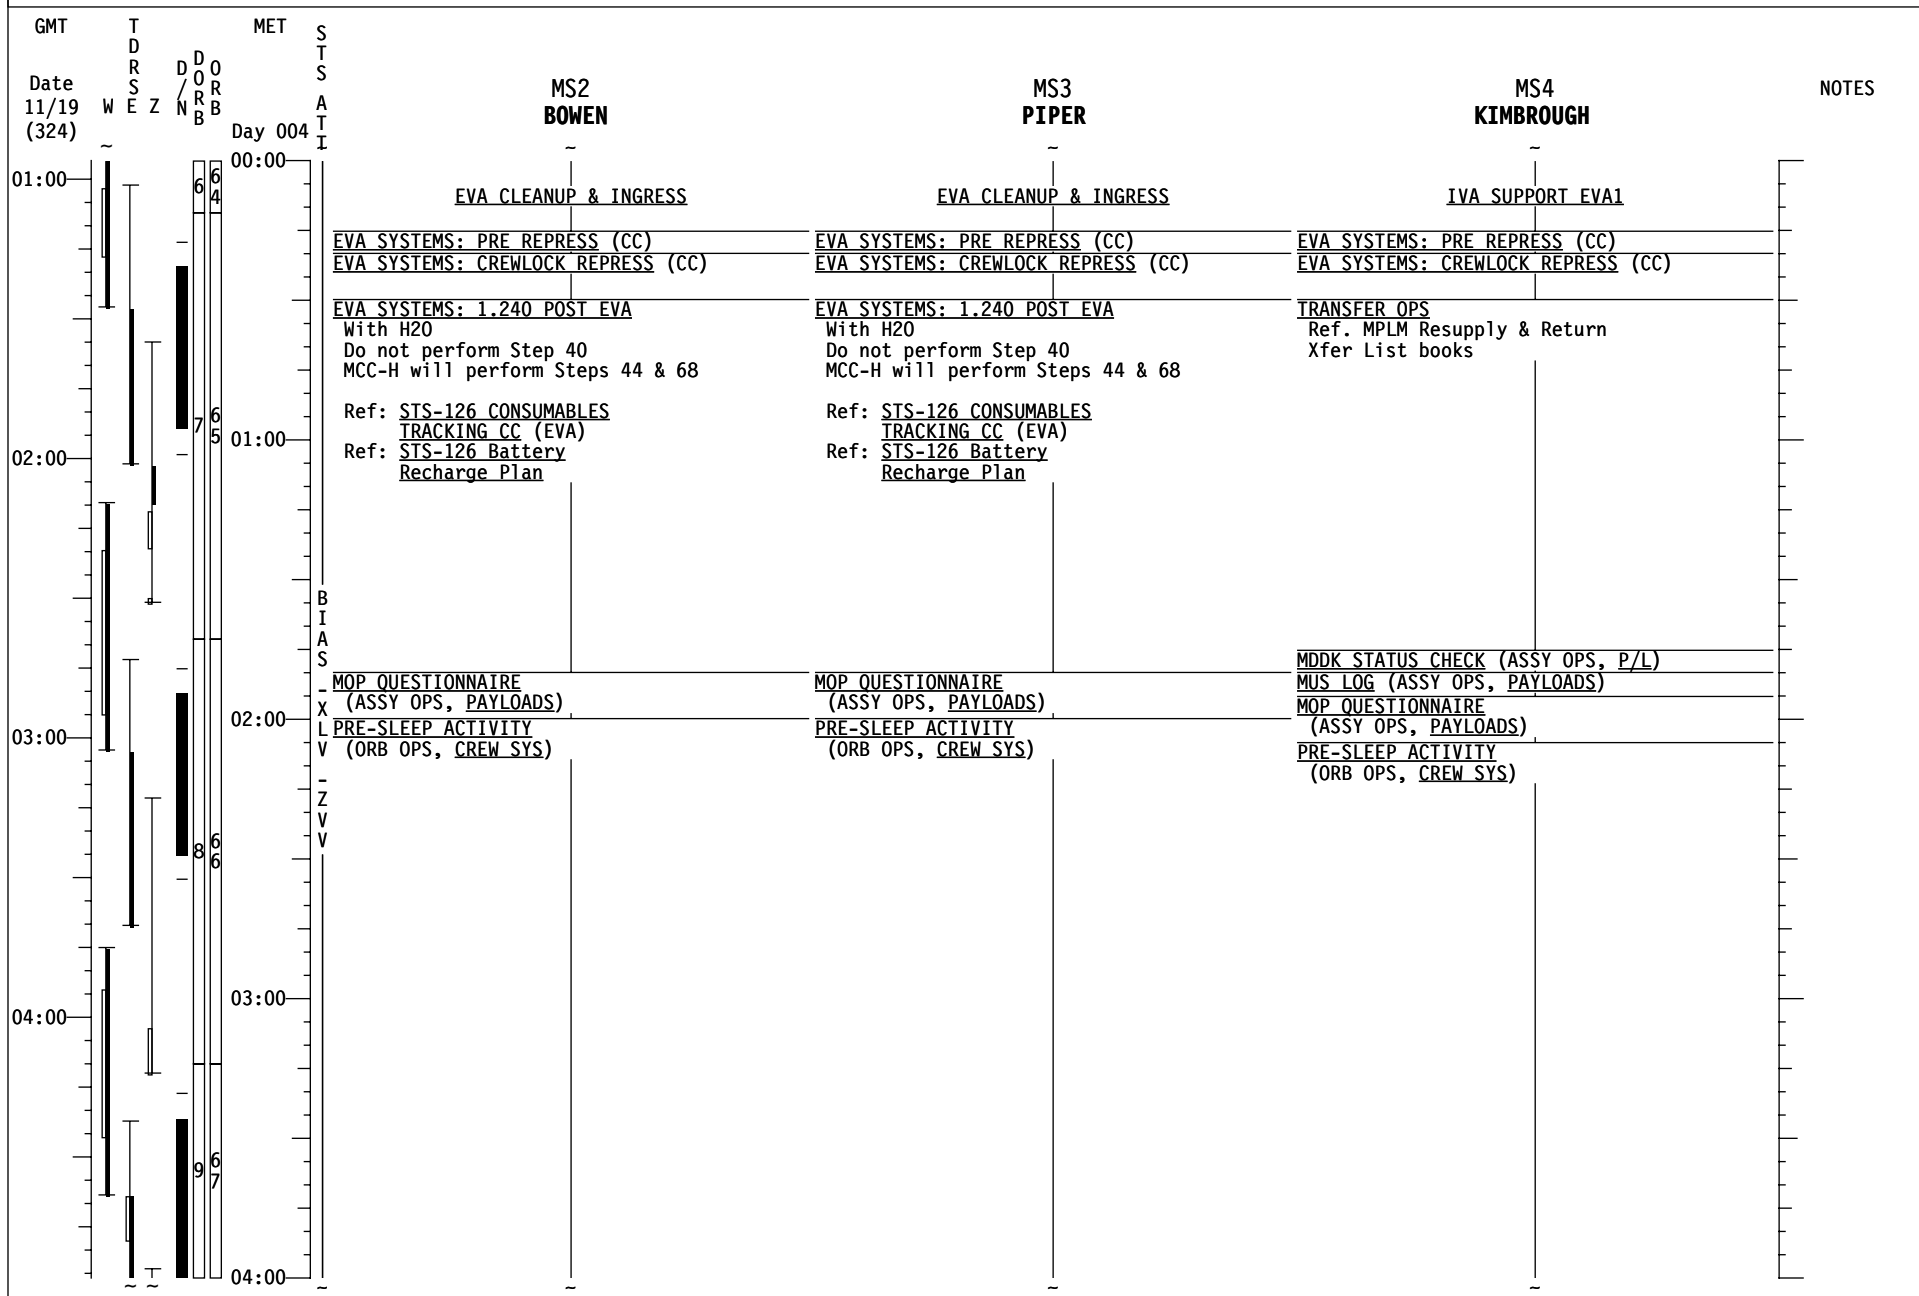

STS-126 FD (05)