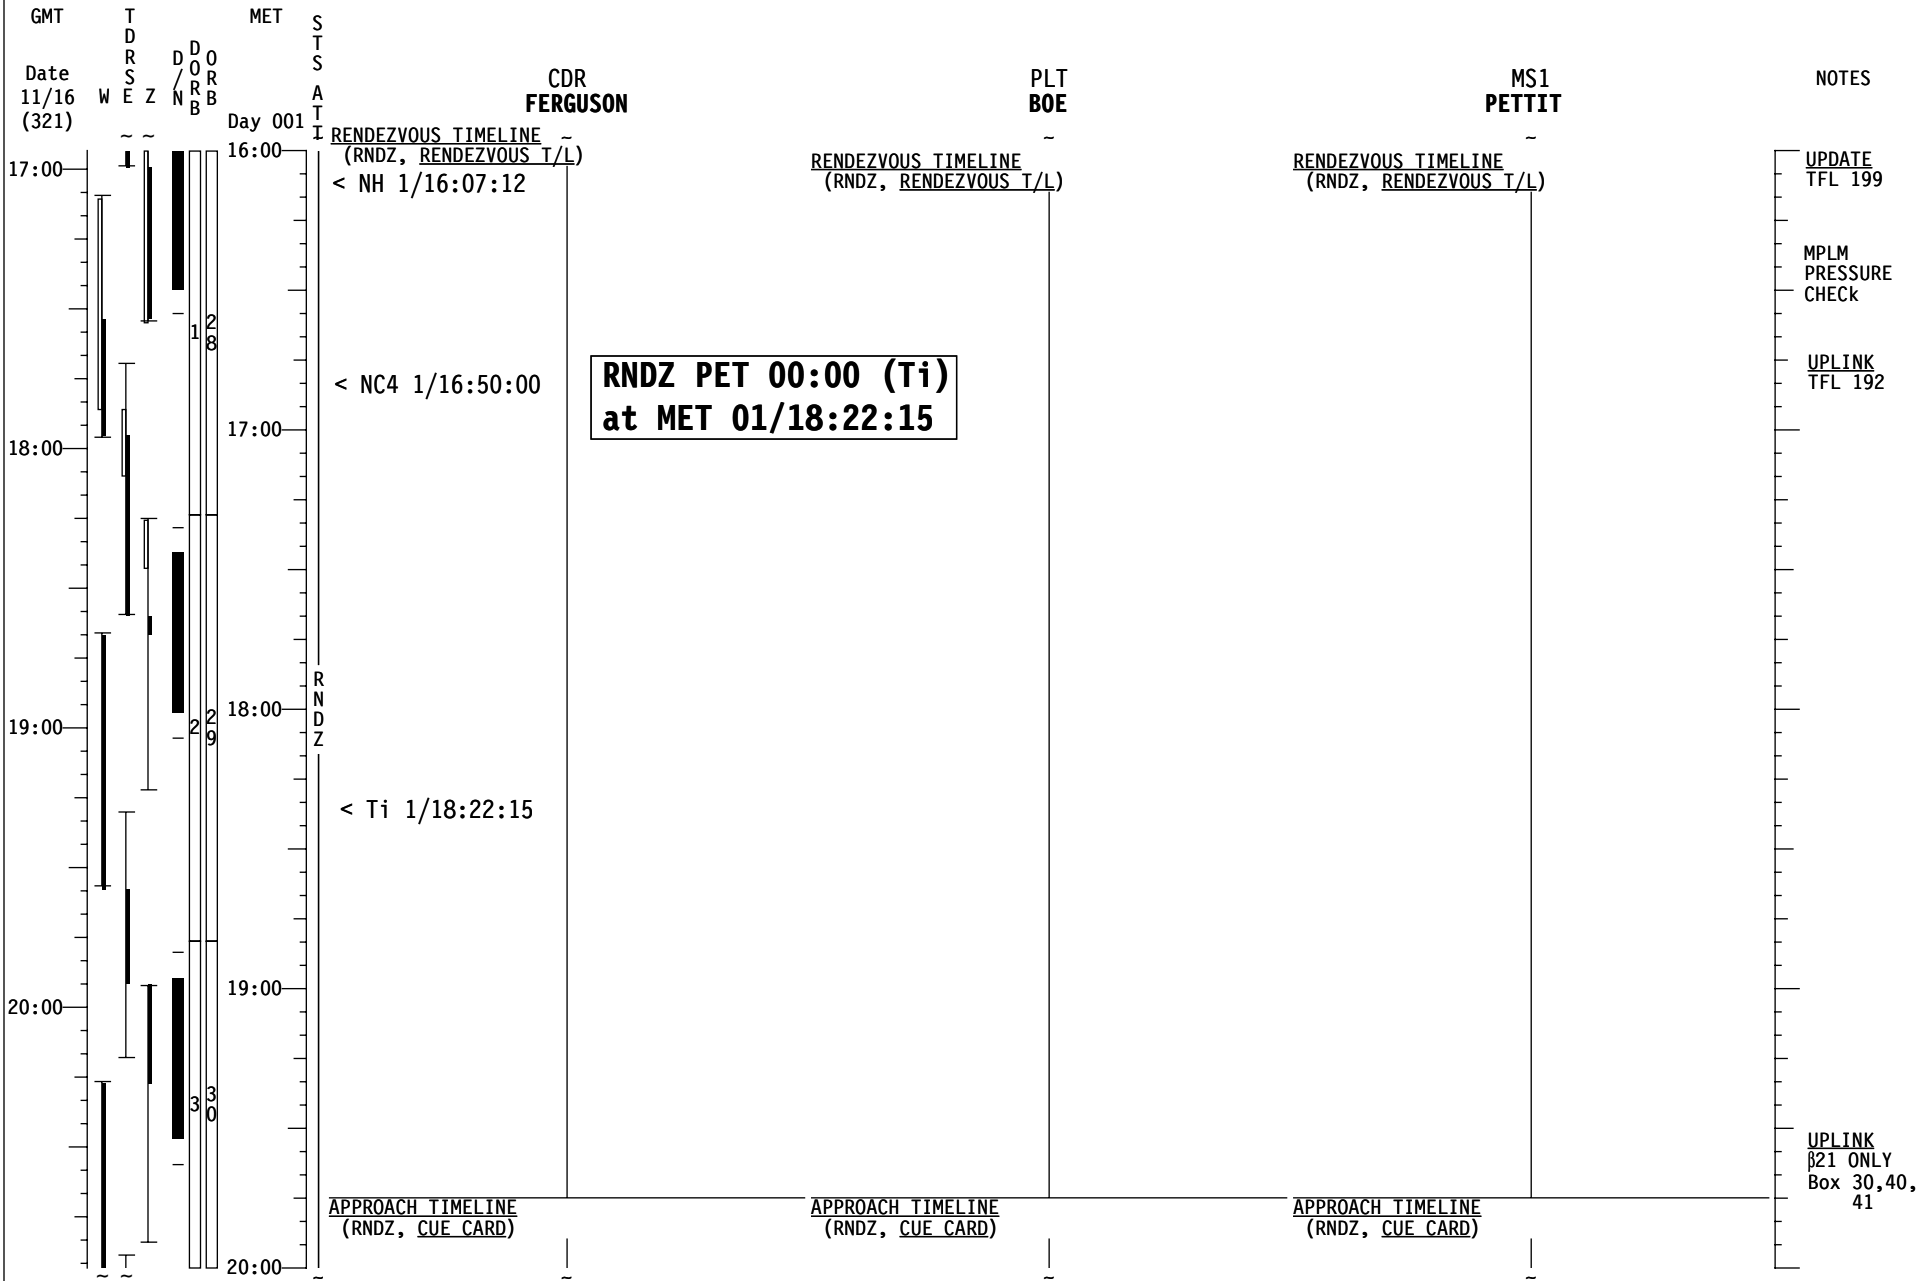

STS-126 FD (02)

STS-126 FD (02)

STS-126 FD (03)

STS-126 FD (03)

STS-126 FD (03)

STS-126 FD (03)

STS-126 FD (03)

GMT	TDRS W E Z	MET Day 001	STS A T I	CDR FERGUSON	PLT BOE	MS1 PETTIT	NOTES
21:00	30		RNDZ	APPROACH TIMELINE (RNDZ, CUE CARD)	APPROACH TIMELINE (RNDZ, CUE CARD)	APPROACH TIMELINE (RNDZ, CUE CARD)	
22:00	41		DK	DOCKING (01:21:01)	RETURN TO FLIGHT PLAN		
				SSV OUTFATE - 2 POST RNDZ PGSC CONFIG Configure PGSCs	√DAP A/LVLH/VERN MNVR (TRK) BIAS -XLV -ZVV TG=2 BV=5 P=162 Y=354 OM=183 Init TRK, DAP:FREE >2 sec Then: DAP:B12/AUTO/VERN When in attitude, select DAP A		UPLINK β21 ONLY Box 40,41, 60
23:00	52		AS	PRIORITY PWRDN GRP B (ORB PKT, PRIOR PWRDN) Steps 6 (Single G2) & 12 (IMU 1) 06 STRK PWR -Z - OFF JOINT OPS: 3.111 HANDOVER ATTITUDE CONTROL ORBITER to CMGTA TOPPING FES DEACTIVATION (ORB OPS, ECLS)	PRIORITY PWRDN GRP B (ORB PKT, PRIOR PWRDN) Steps 6 (Single G2) & 12 (IMU 1) 06 STRK PWR -Z - OFF	EXERCISE	UPLINK TFL 184
			XLV	AHOY !!!	AHOY !!!	AHOY !!!	
00:00	63		ZVV	SAFETY BRIEFING	SAFETY BRIEFING	SAFETY BRIEFING	
				SSPTS ODS CONNECTOR VERIF [C] SSPTS OPCU ACT [D] P/TV05 ISS INTERNAL OPS (HC) (PHOTO/TV, SCENES) Setup	OBSS HANDOFF FROM SSRMS TO SRMS (PDRS, OBSS NOMINAL) Steps 1 and 2 P/TV06 ROBOTICS OPERATIONS (PHOTO/TV, SCENES) Setup & Ops	WLES DOCK/UNDOCK RECOVERY (ORB OPS, WLES) ROBOTICS: 1.110 OBSS UNBERTH & HANDOFF Steps 1-5.2	
00:00				EXERCISE	OBSS HANDOFF FROM SSRMS TO SRMS (PDRS, OBSS NOMINAL) Steps 3-5		