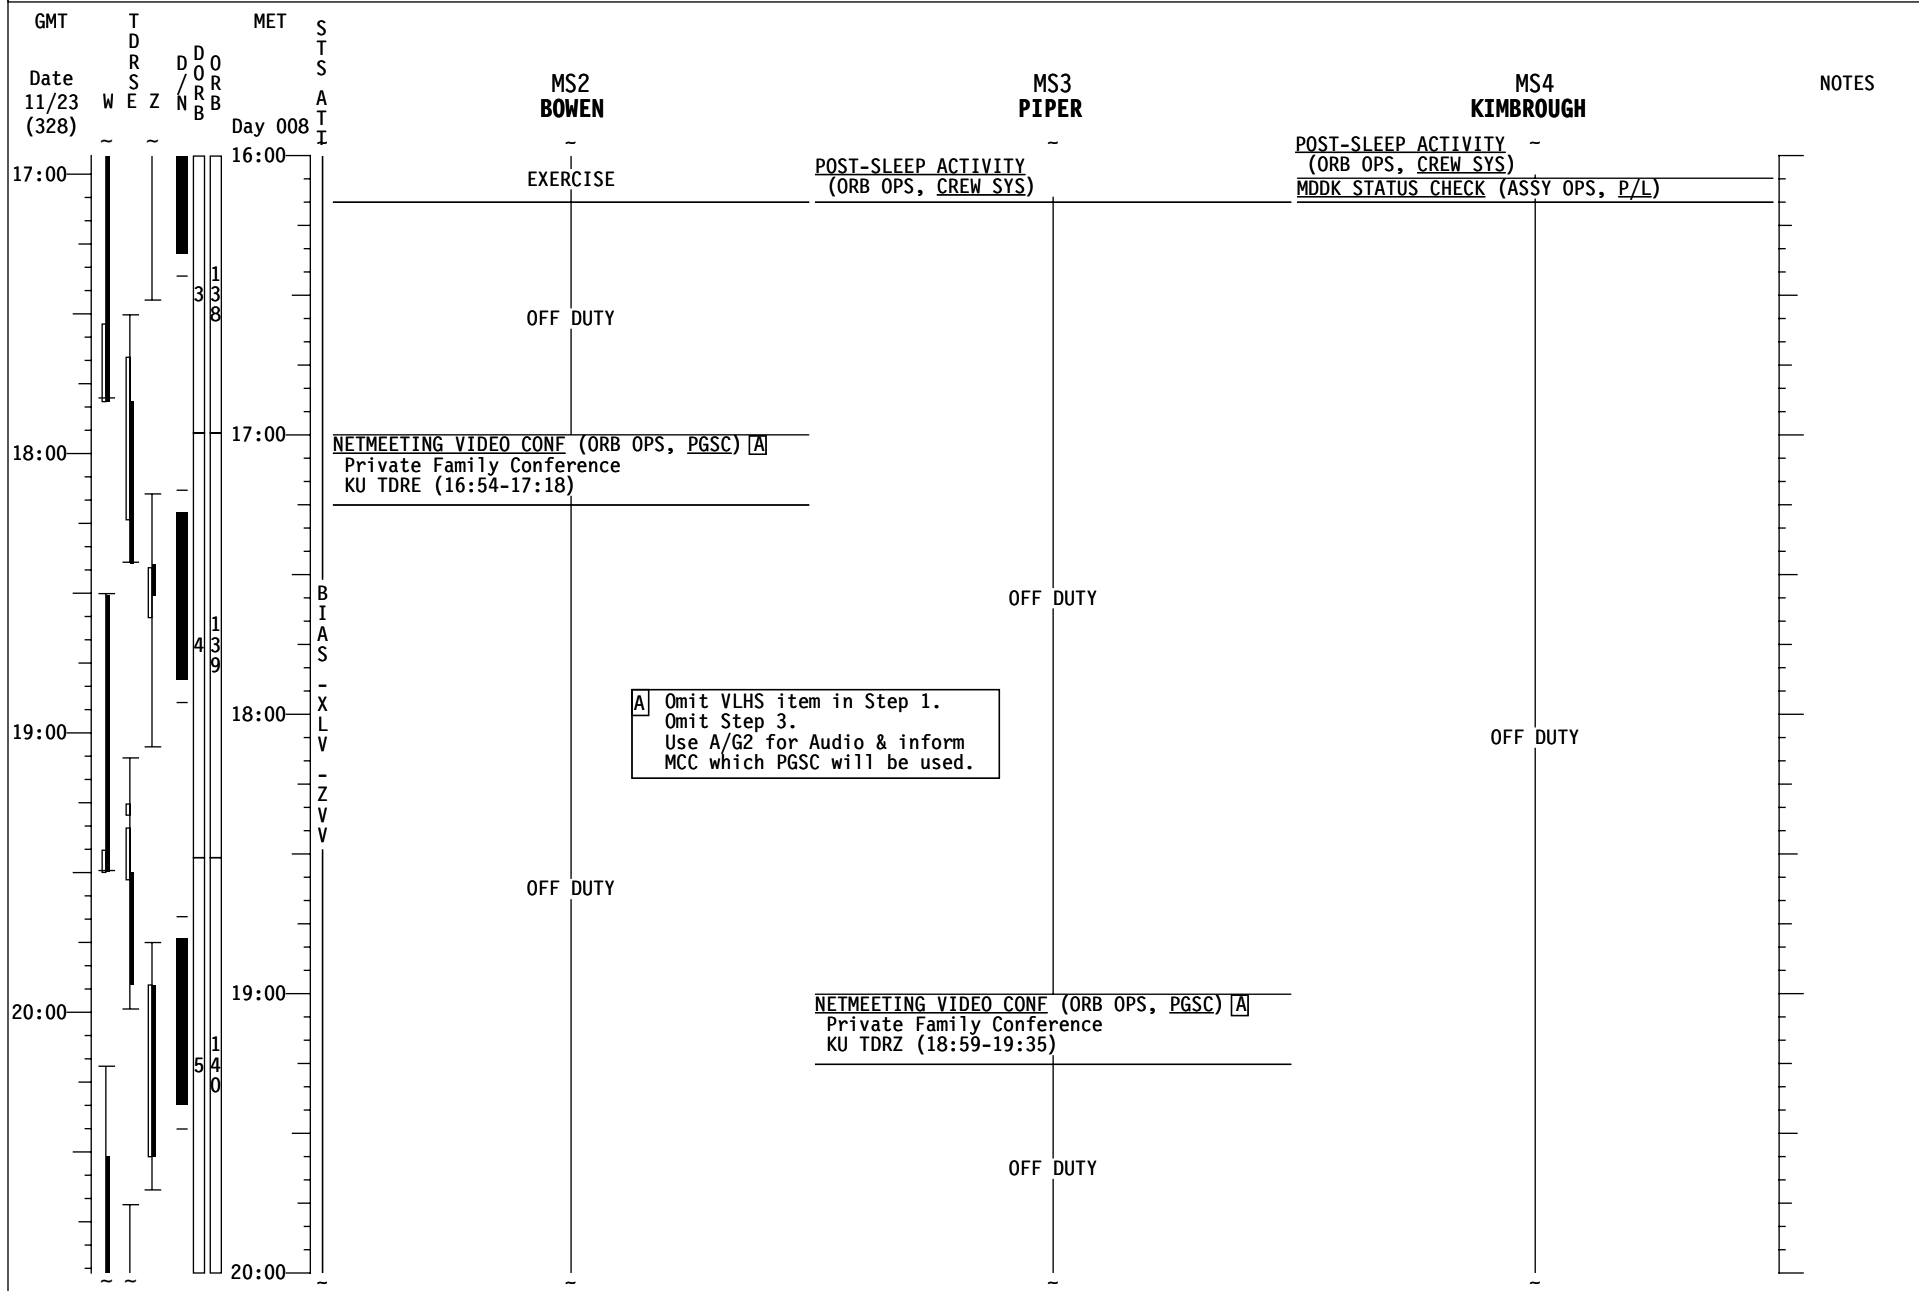

STS-126 FD (09)

STS-126 FD (09)

STS-126 FD (09)

STS-126 FD (10)

STS-126 FD (10)

[A] Omit VLHS item in Step 1.
Omit Step 3.
Use A/G2 for Audio & inform
MCC which PGSC will be used.

STS-126 FD (10)

GMT	TDRSEZ	MET	SATS	CDR FERGUSON	PLT BOE	MS1 PETTIT	NOTES
Date 11/24 (329)	W	Day 009	I				
01:00	143	00:00		<u>CWC OVERBOARD DUMP</u> (ORB OPS, ECLS) Perform <u>DUMP TERMINATION</u>	EXERCISE	<u>TRANSFER OPS</u> Ref. MPLM Resupply & Return Xfer List books	
	143			<u>MNVR (TRK) BIAS -XLV -ZVV</u> TG=2 BV=5 P=163 Y=354 OM=181 B12/AUTO/VERN Init TRK When in attitude, select DAP A <u>IMU STAR OF OPPTY ALIGN (ORB OPS,GNC)</u> <u>MDDK STATUS CHECK (ASSY OPS, P/L)</u> <u>JOINT OPS: 3.111 HANDOVER ATTITUDE</u> <u>CONTROL ORBITER to CMGTA</u>	<u>SHUTTLE/ISS H2O CNTR FILL</u> (ORB OPS, ECLS) INIT FILL #9 Ref. MSG XXX	<u>TRANSFER TAGUP</u> Coordinate with xfer counterpart	
02:00	144	01:00		<u>EVA 4 PROCEDURE REVIEW</u> Ref. EVA 4 BRIEFING CARD (EVA, TIMELINES)	<u>EVA 4 PROCEDURE REVIEW</u> Ref. EVA 4 BRIEFING CARD (EVA, TIMELINES)	<u>EVA 4 PROCEDURE REVIEW</u> Ref. EVA 4 BRIEFING CARD (EVA, TIMELINES)	
	144						
03:00	144	02:00		<u>MUS LOG (ASSY OPS, PAYLOADS)</u> <u>PRE-SLEEP ACTIVITY</u> (ORB OPS, CREW SYS)	<u>SHUTTLE/ISS H2O CNTR FILL</u> (ORB OPS, ECLS) Perform <u>FILL TERMINATION</u>	<u>TRANSFER BRIEF</u> Call down status to MCC	
	144				<u>CWC TRANSFER</u> Transfer 1 CWC to ISS		
	144			PRIVATE MEDICAL CONFERENCE (A/G)	<u>MUS LOG (ASSY OPS, PAYLOADS)</u> <u>PRE-SLEEP ACTIVITY</u> (ORB OPS, CREW SYS)	<u>MUS LOG (ASSY OPS, PAYLOADS)</u> <u>PRE-SLEEP ACTIVITY</u> (ORB OPS, CREW SYS)	
04:00	145	03:00		<u>PRE-SLEEP ACTIVITY</u> (ORB OPS, CREW SYS)			
	145						
	146	04:00					