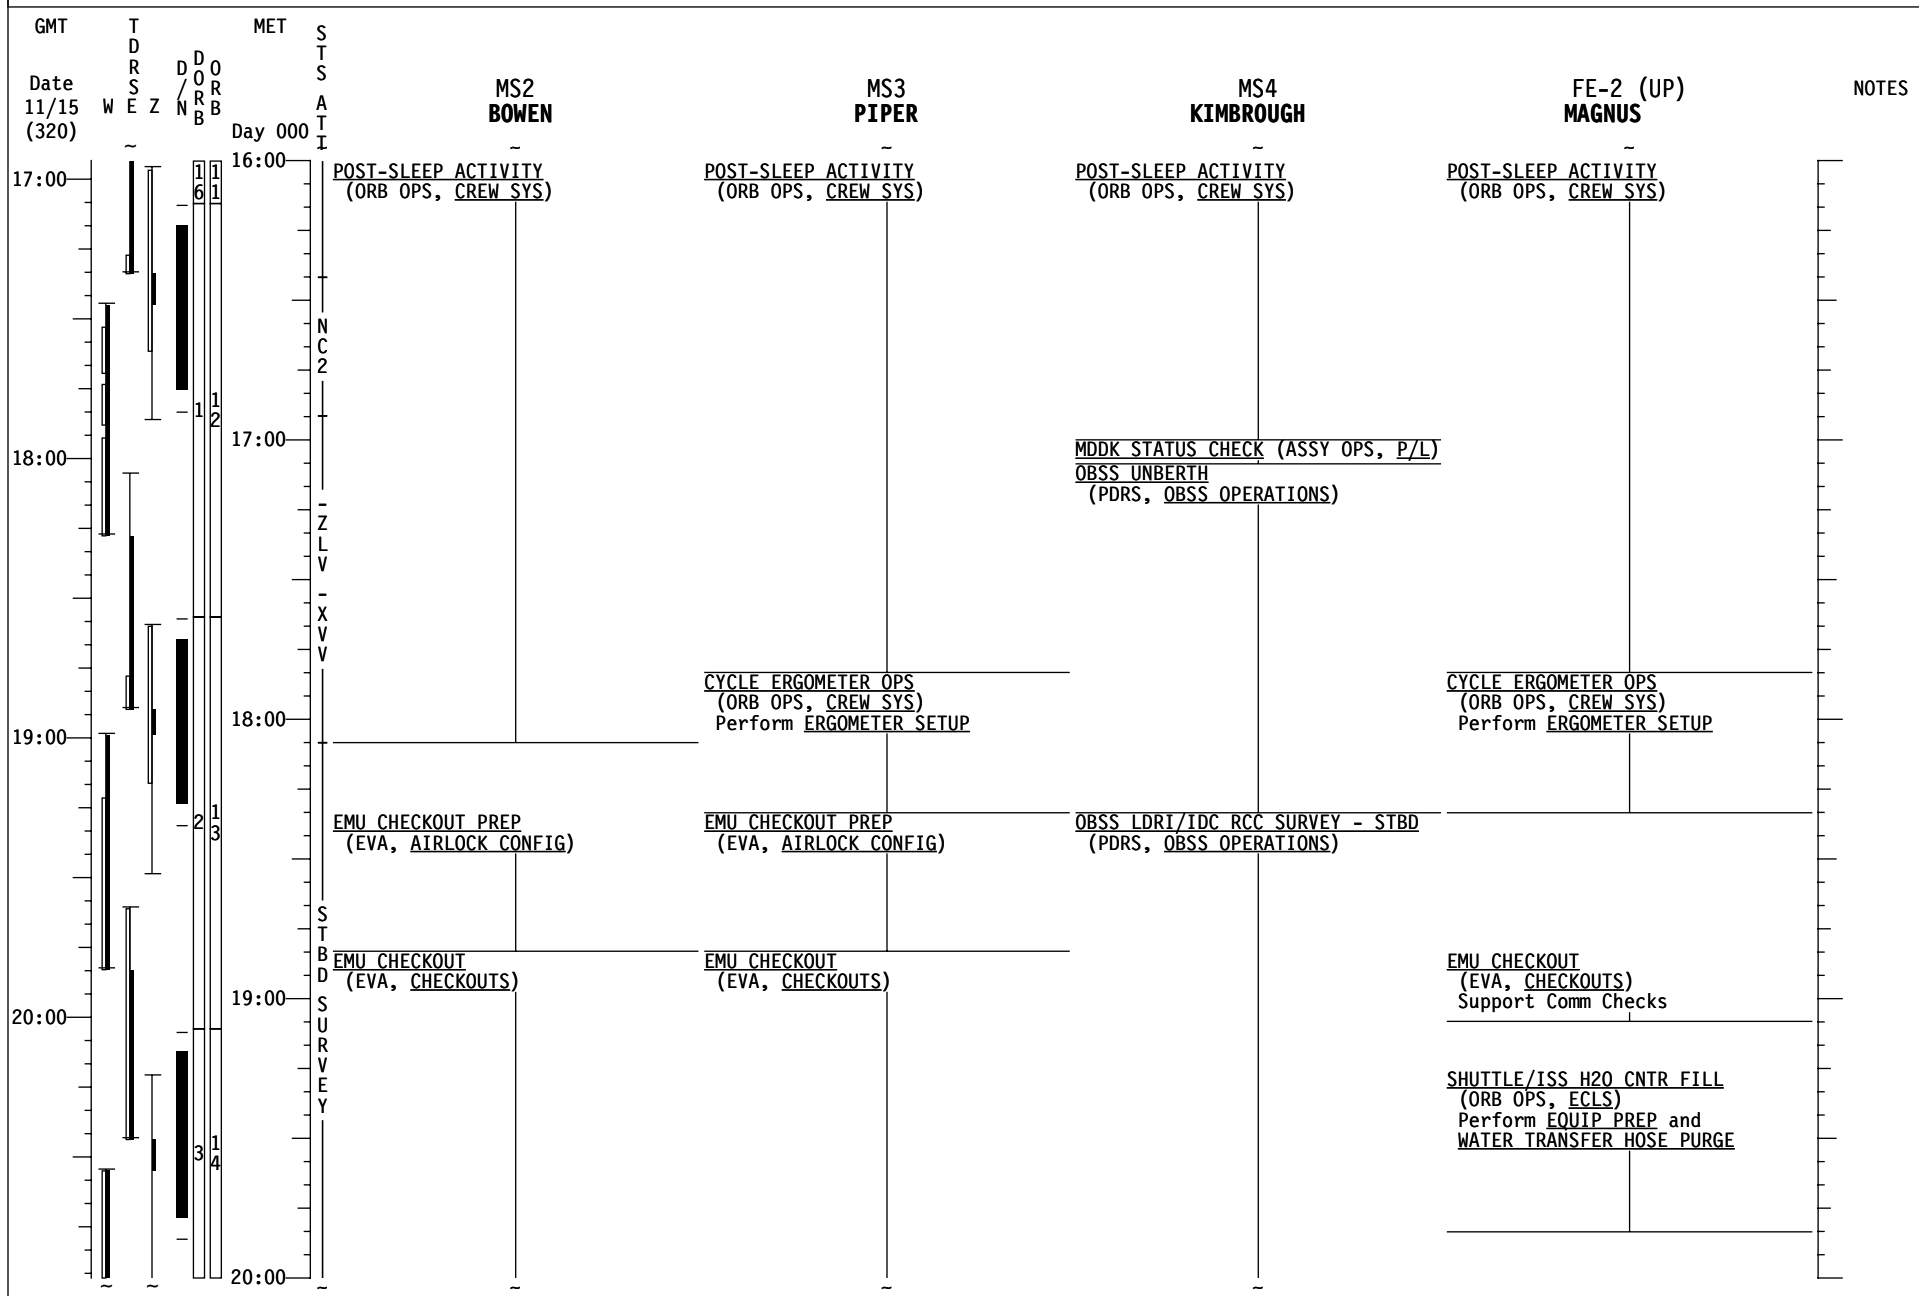

STS-126 FD (02)

STS-126 FD (02)

GMT	TDRSEZ	DORBN	MET	STS	CDR FERGUSON	PLT BOE	MS1 PETTIT	NOTES
Date 11/15 (320)			Day 000	STATI				
21:00			20:00		MNVR (TRK) BIAS +XSI (Nose Cap) TG=4 BV=5 P=330 Y=0 OM=155 A14/AUTO/VERN Init TRK	OBSS LDRI/IDC RCC SURVEY - STBD (PDRS, OBSS OPERATIONS)	OBSS LDRI/IDC RCC SURVEY - STBD (PDRS, OBSS OPERATIONS)	
					MEAL	MEAL	MEAL	
22:00			21:00	NOSE SURVEY	FILTER CLEANING (IFM, SCHEDULED MAINTENANCE)	OBSS LDRI/IDC RCC SURVEY - NOSE CAP (PDRS, OBSS OPERATIONS)	OBSS LDRI/IDC RCC SURVEY - NOSE CAP (PDRS, OBSS OPERATIONS)	
23:00			22:00		Perform Port Survey Steps 1-2 Prior to MNVR MNVR (TRK) BIAS -YSI (Port Survey) TG=4 BV=5 P=0 Y=323 OM=180 A14/AUTO/VERN Init TRK	OBSS LDRI/IDC RCC SURVEY - PORT (PDRS, OBSS OPERATIONS)	OBSS LDRI/IDC RCC SURVEY - PORT (PDRS, OBSS OPERATIONS)	
00:00			23:00	PORT SURVEY	EXERCISE			
00:00			00:00		MNVR (TRK) -ZLV -XVV TG=2 BV=5 P=90 Y=0 OM=0 A14/AUTO/VERN Init TRK			