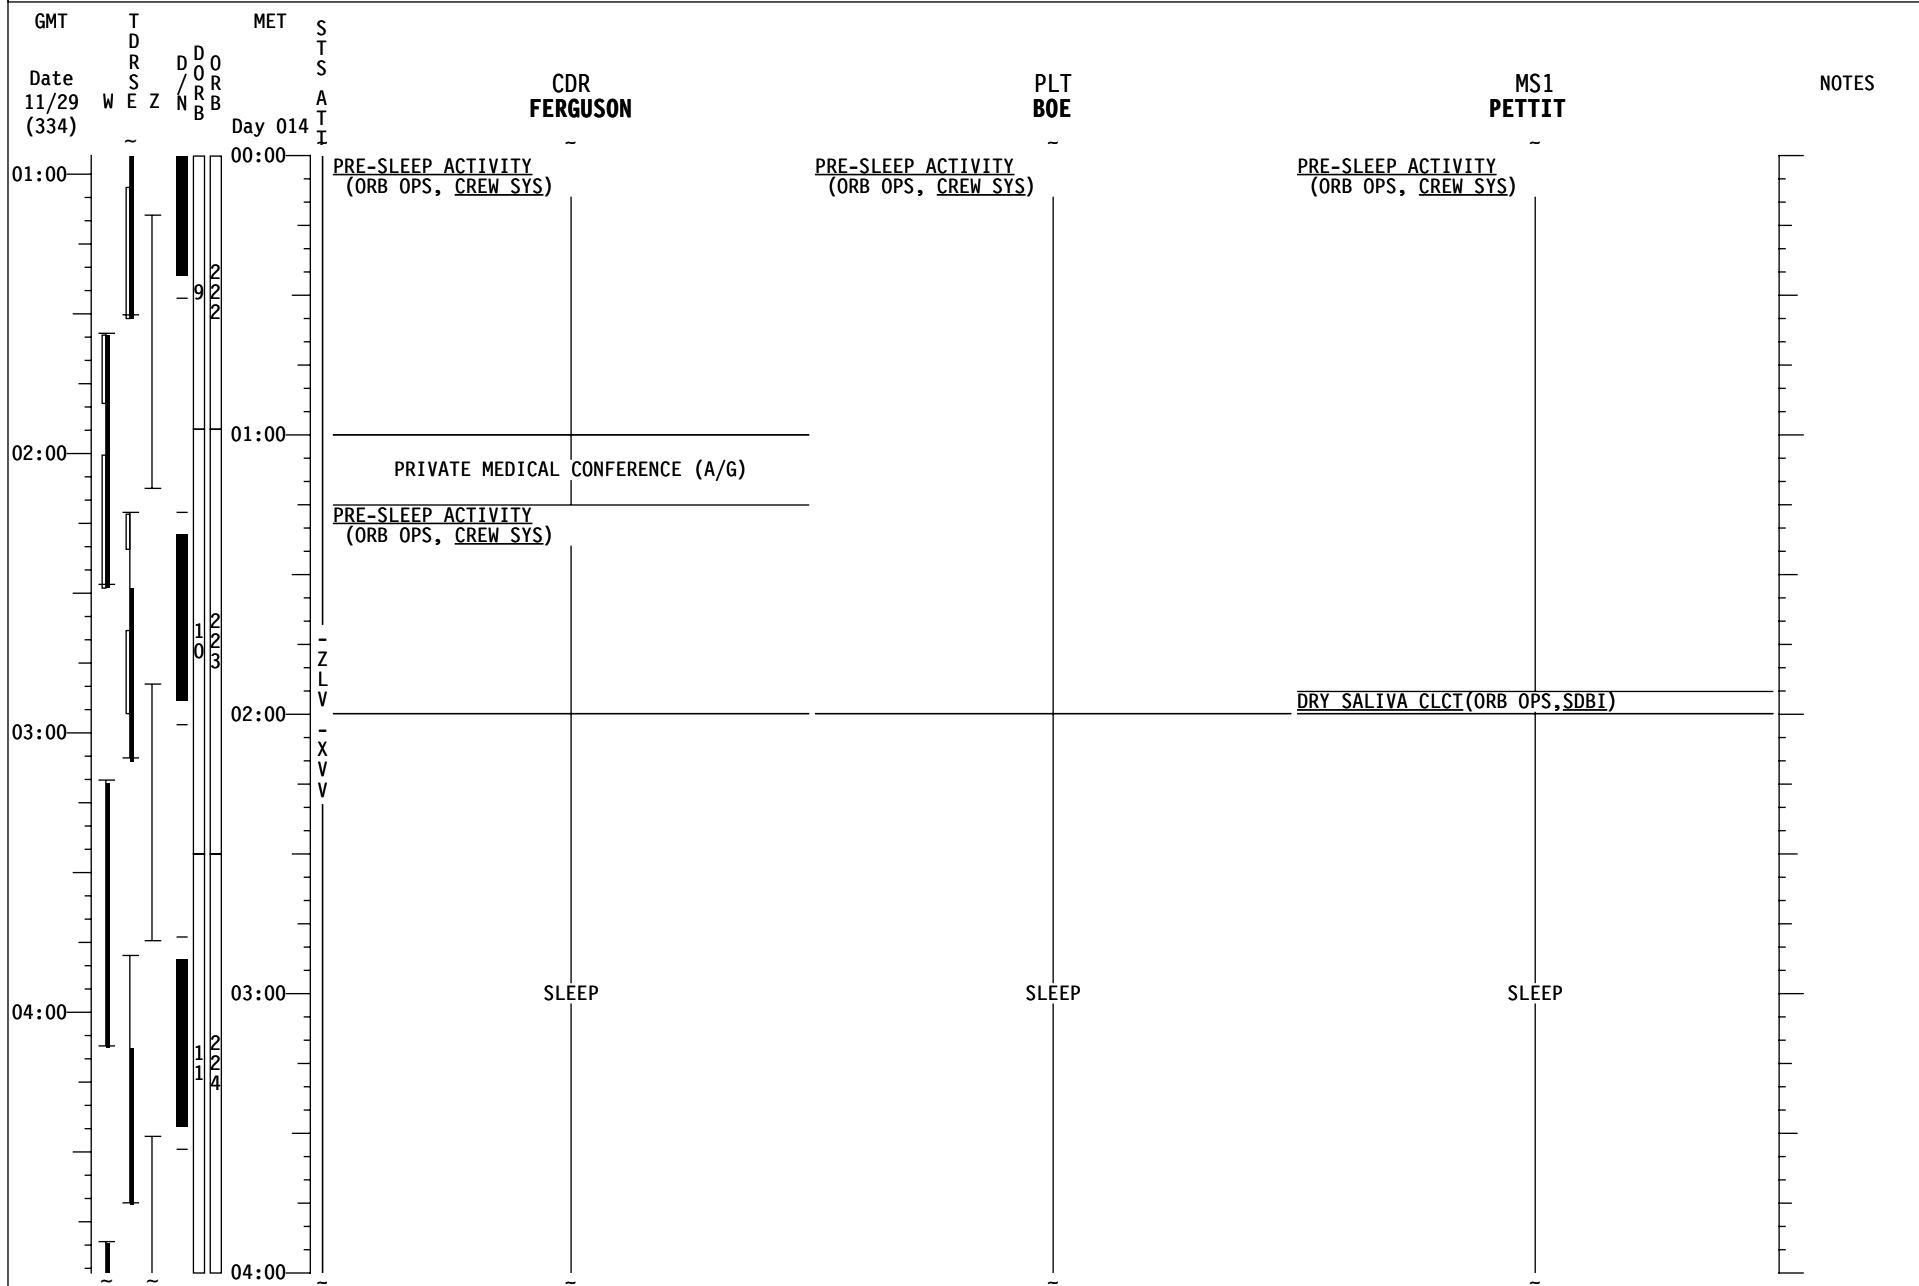

STS-126 FD (15)