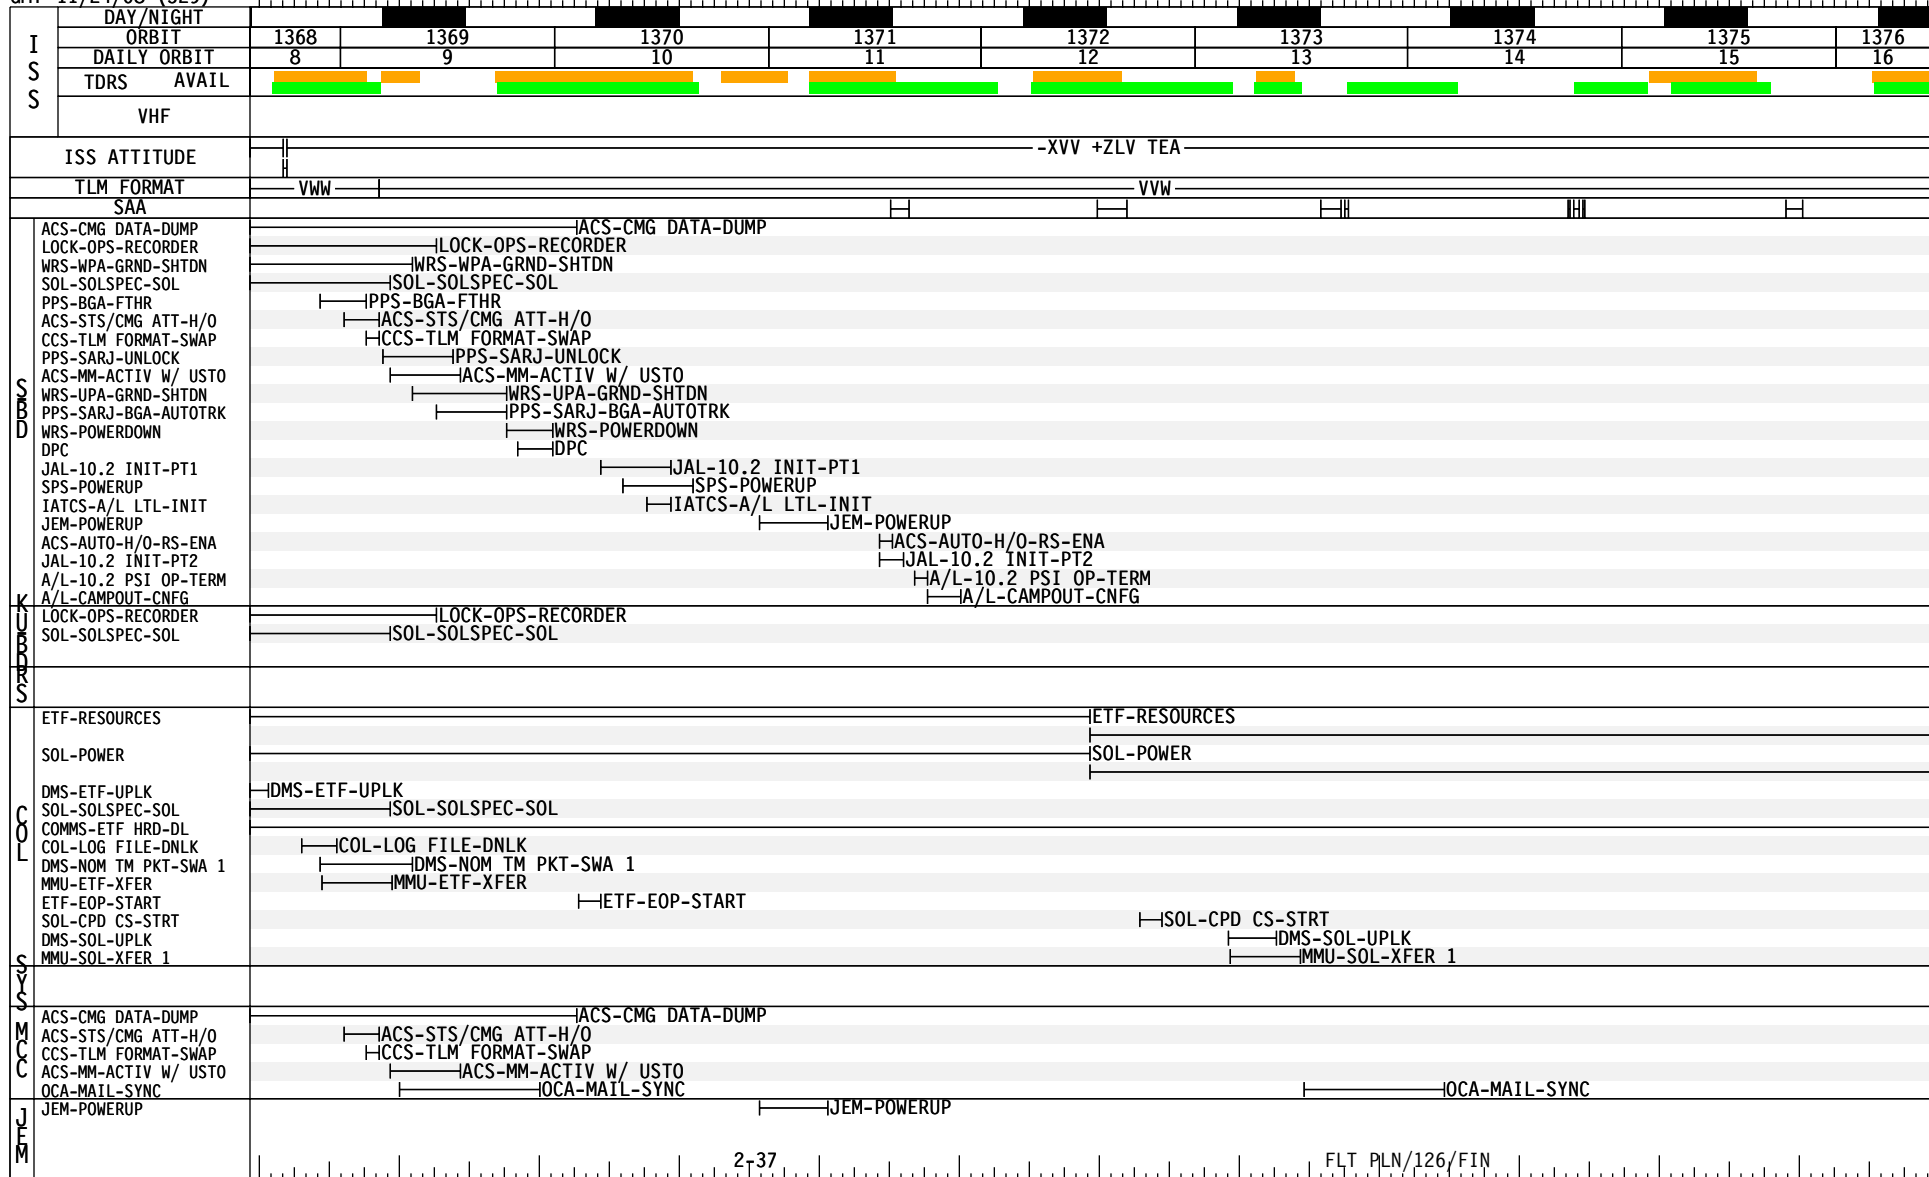

STS-126/ULF2 JOINT MSN SHRT TERM PLN

CT 11/23/08 (328)

MET Day 009 009/00

GMT 11/24/08 (329)