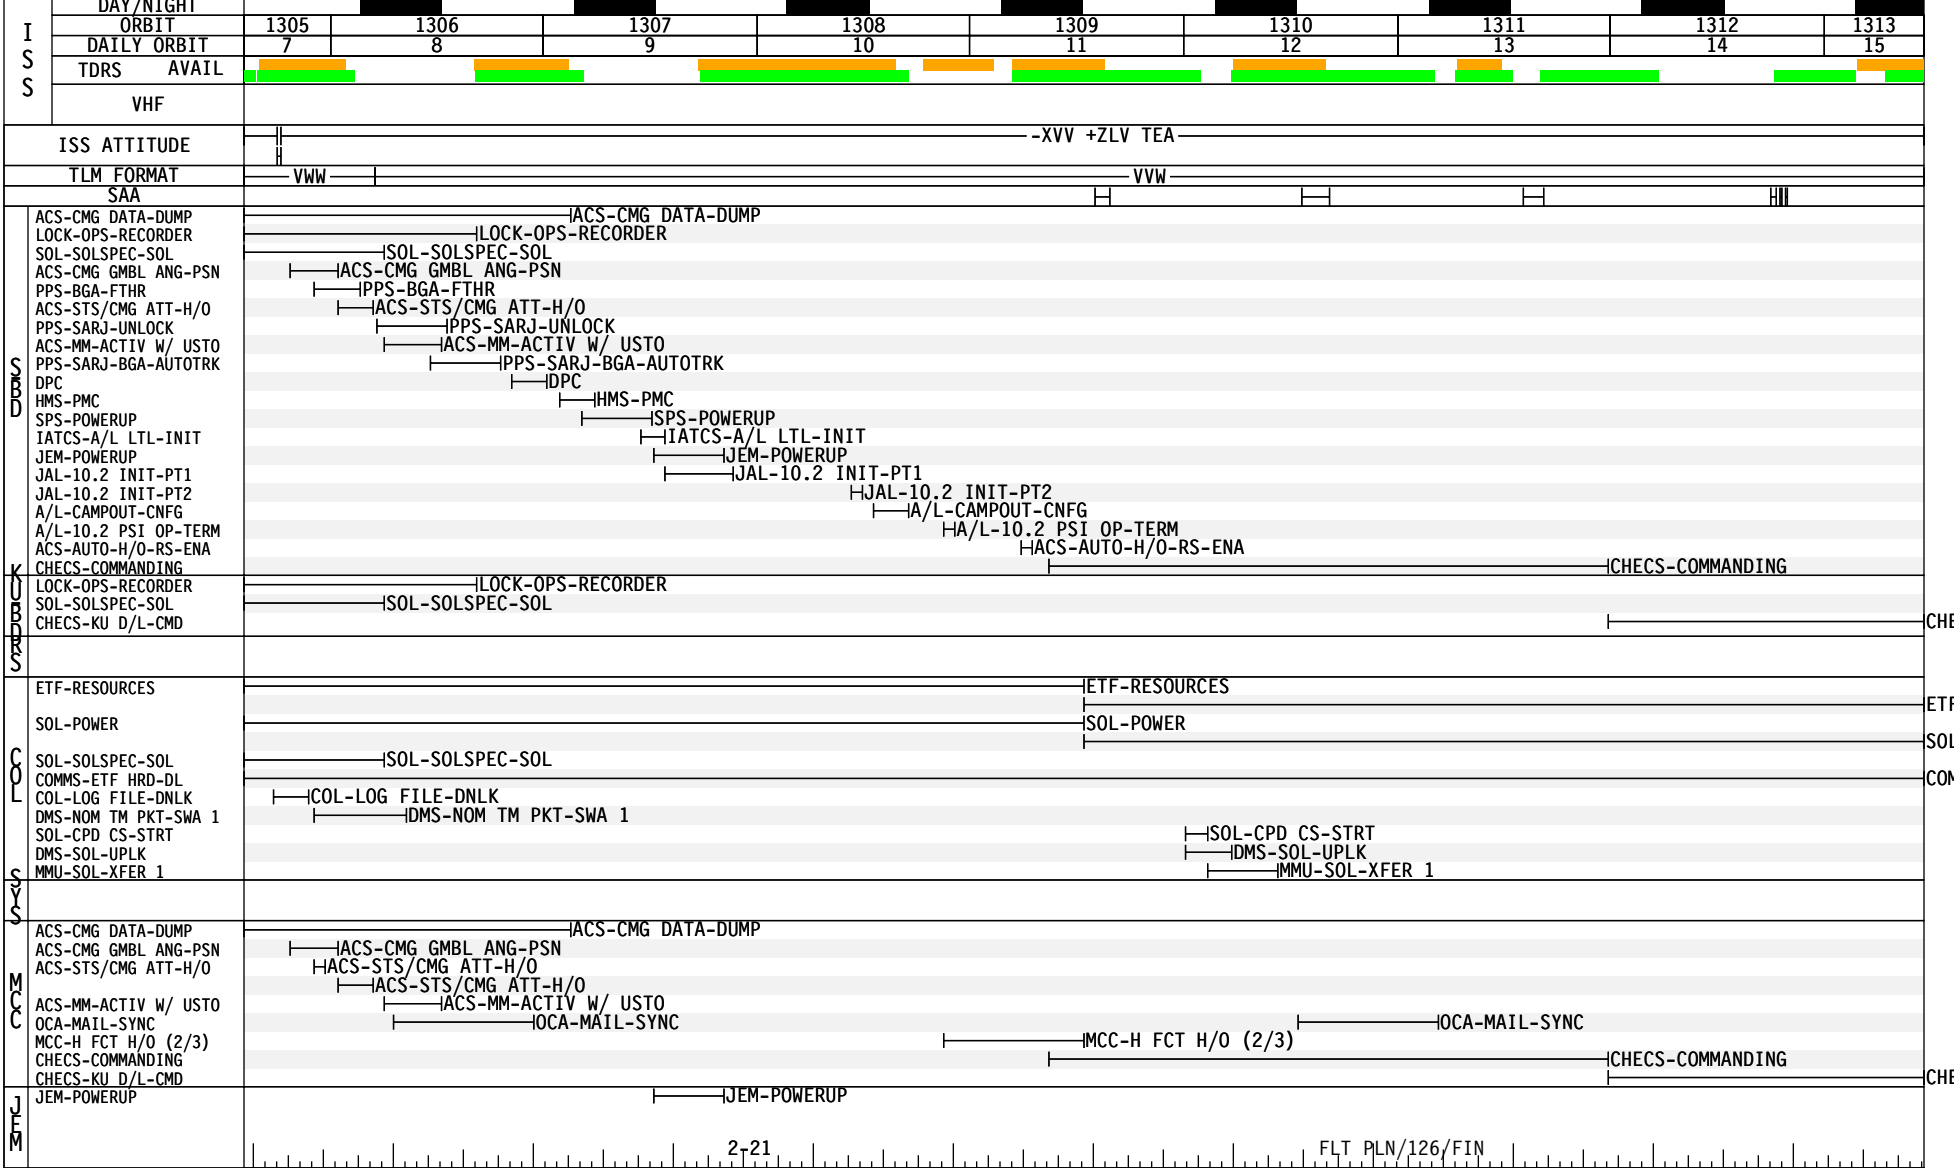

FD06

STS-126/ULF2 JOINT MSN SHRT TERM PLN

CT 11/19/08 (324) 19 20 21 22 23 11/20 01 02 03 04 05 06 07 08 09 10 05 06

MET Day 005 005/00 01 02 03 04 05 06 07 08 09 10 11 12

GMT 11/20/08 (325)