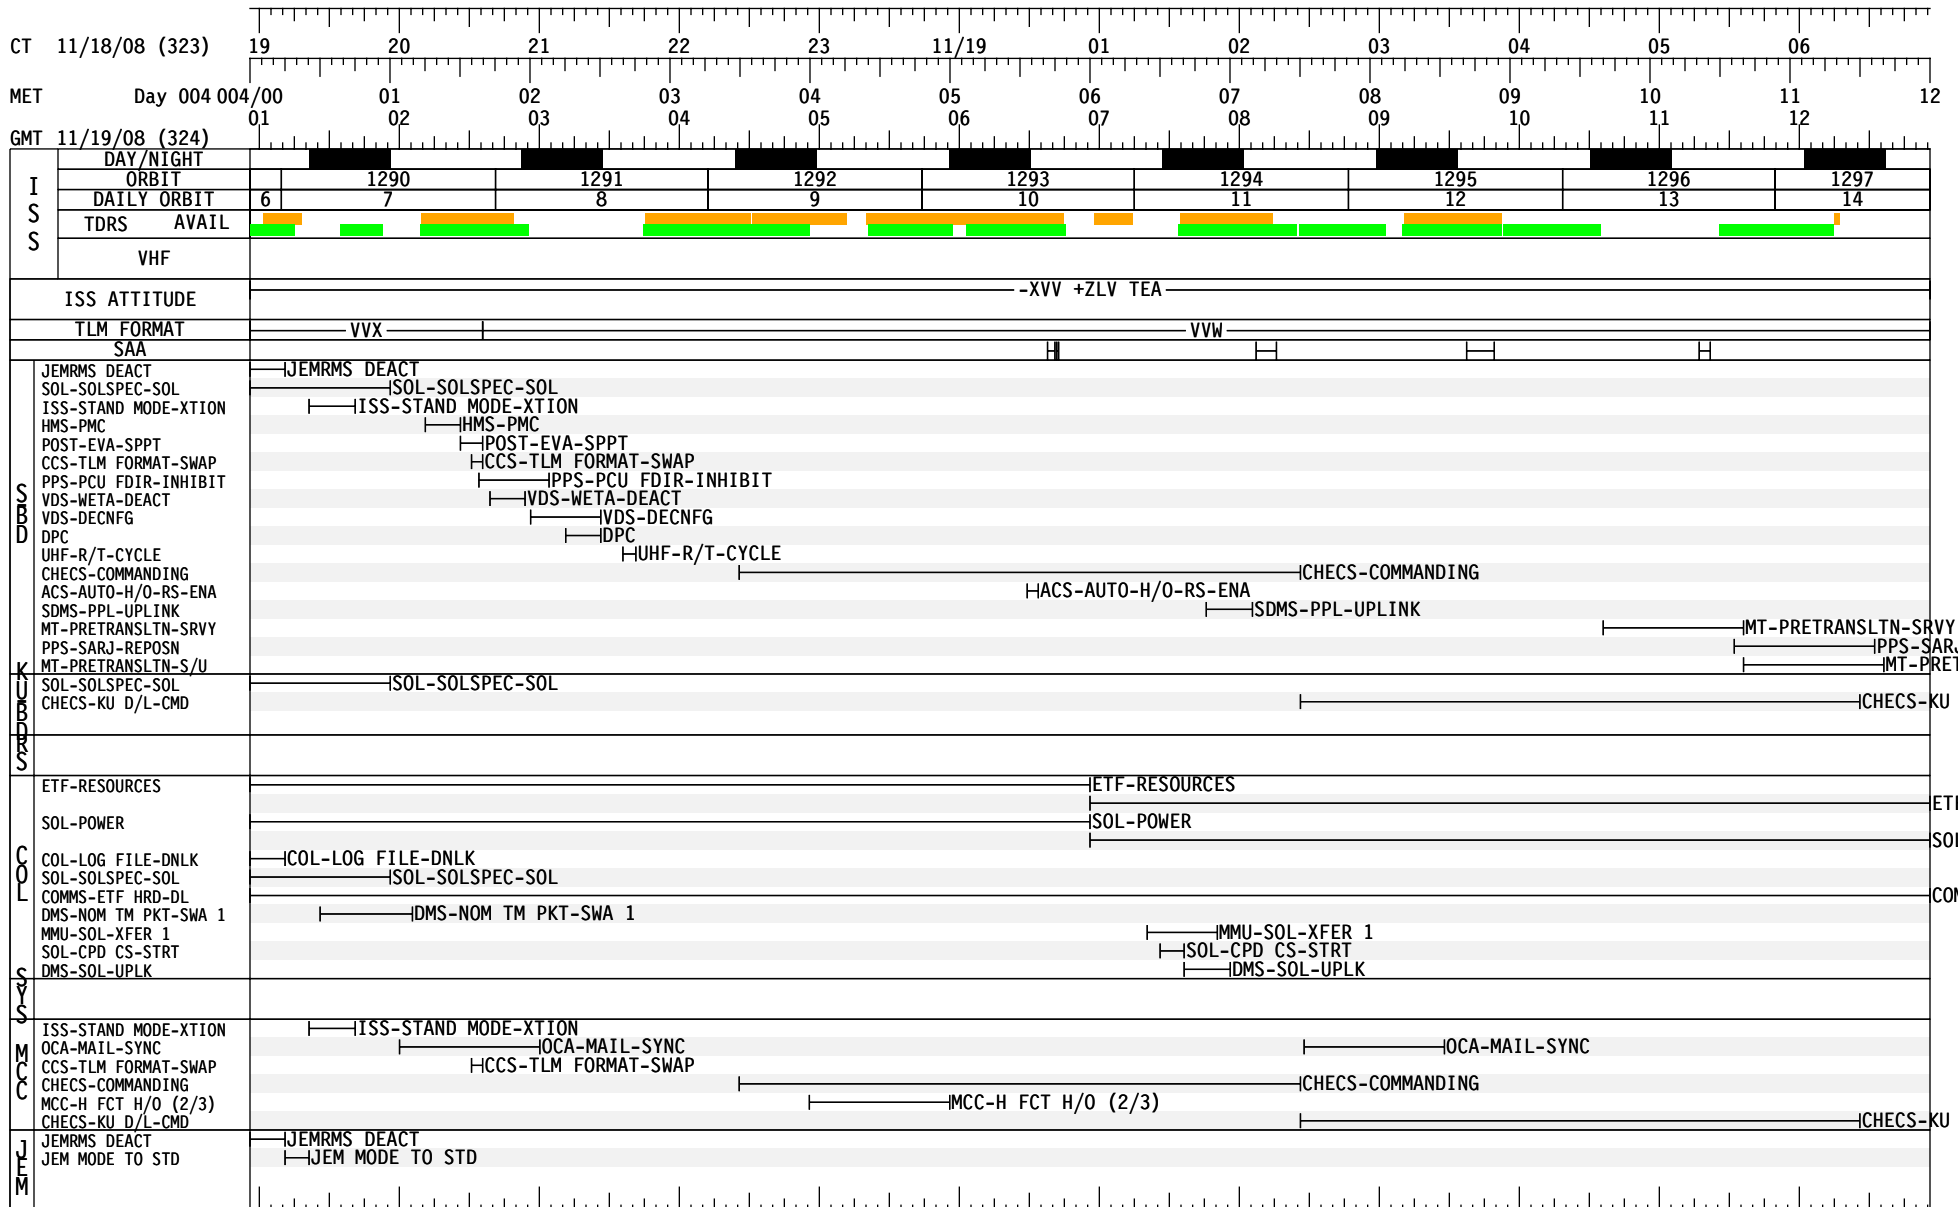

FD05

STS-126/ULF2 JOINT MSN SHRT TERM PLN

NOTES: