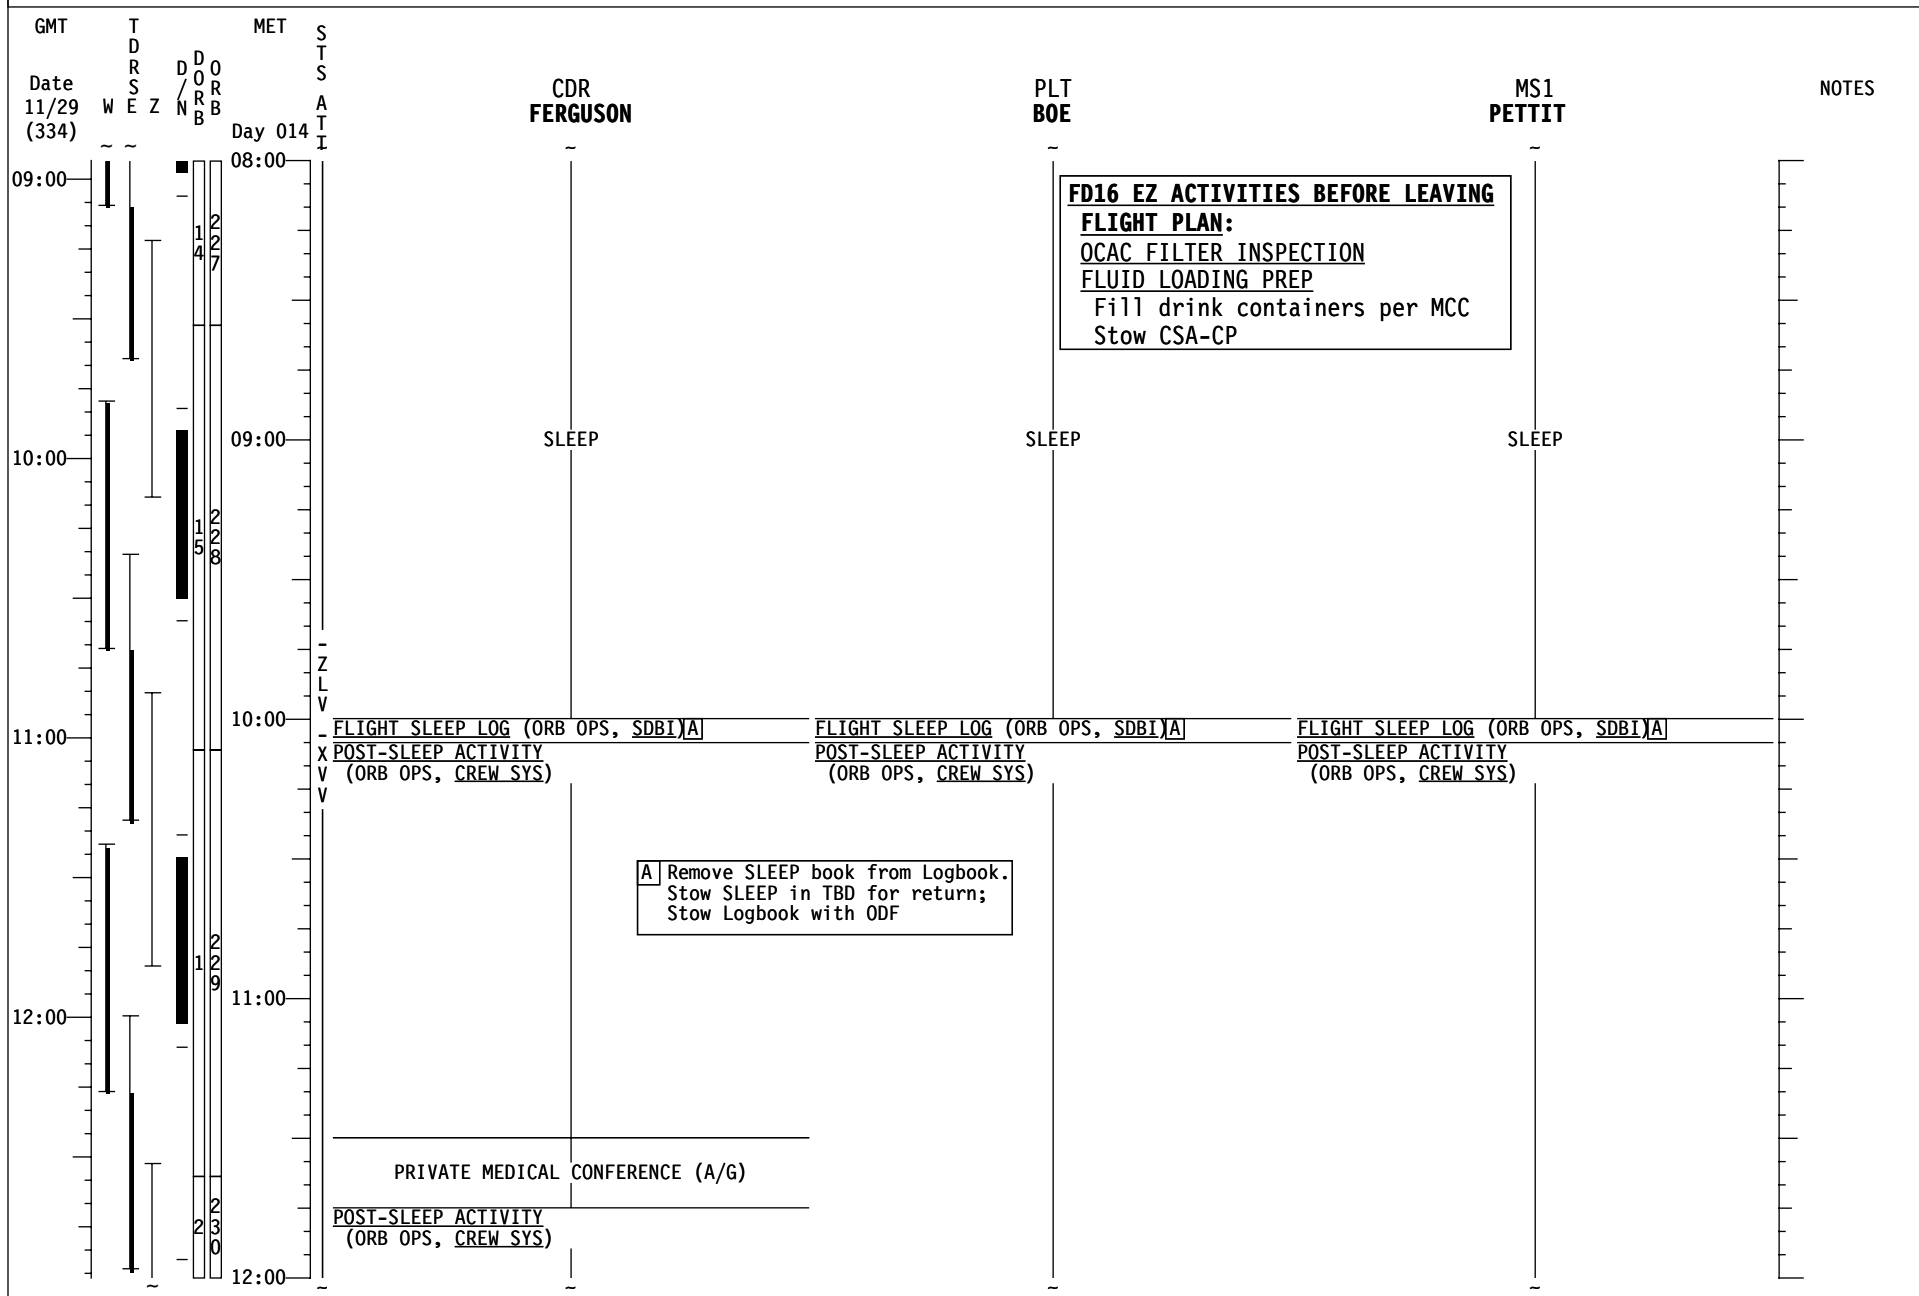

STS-126 FD (16)