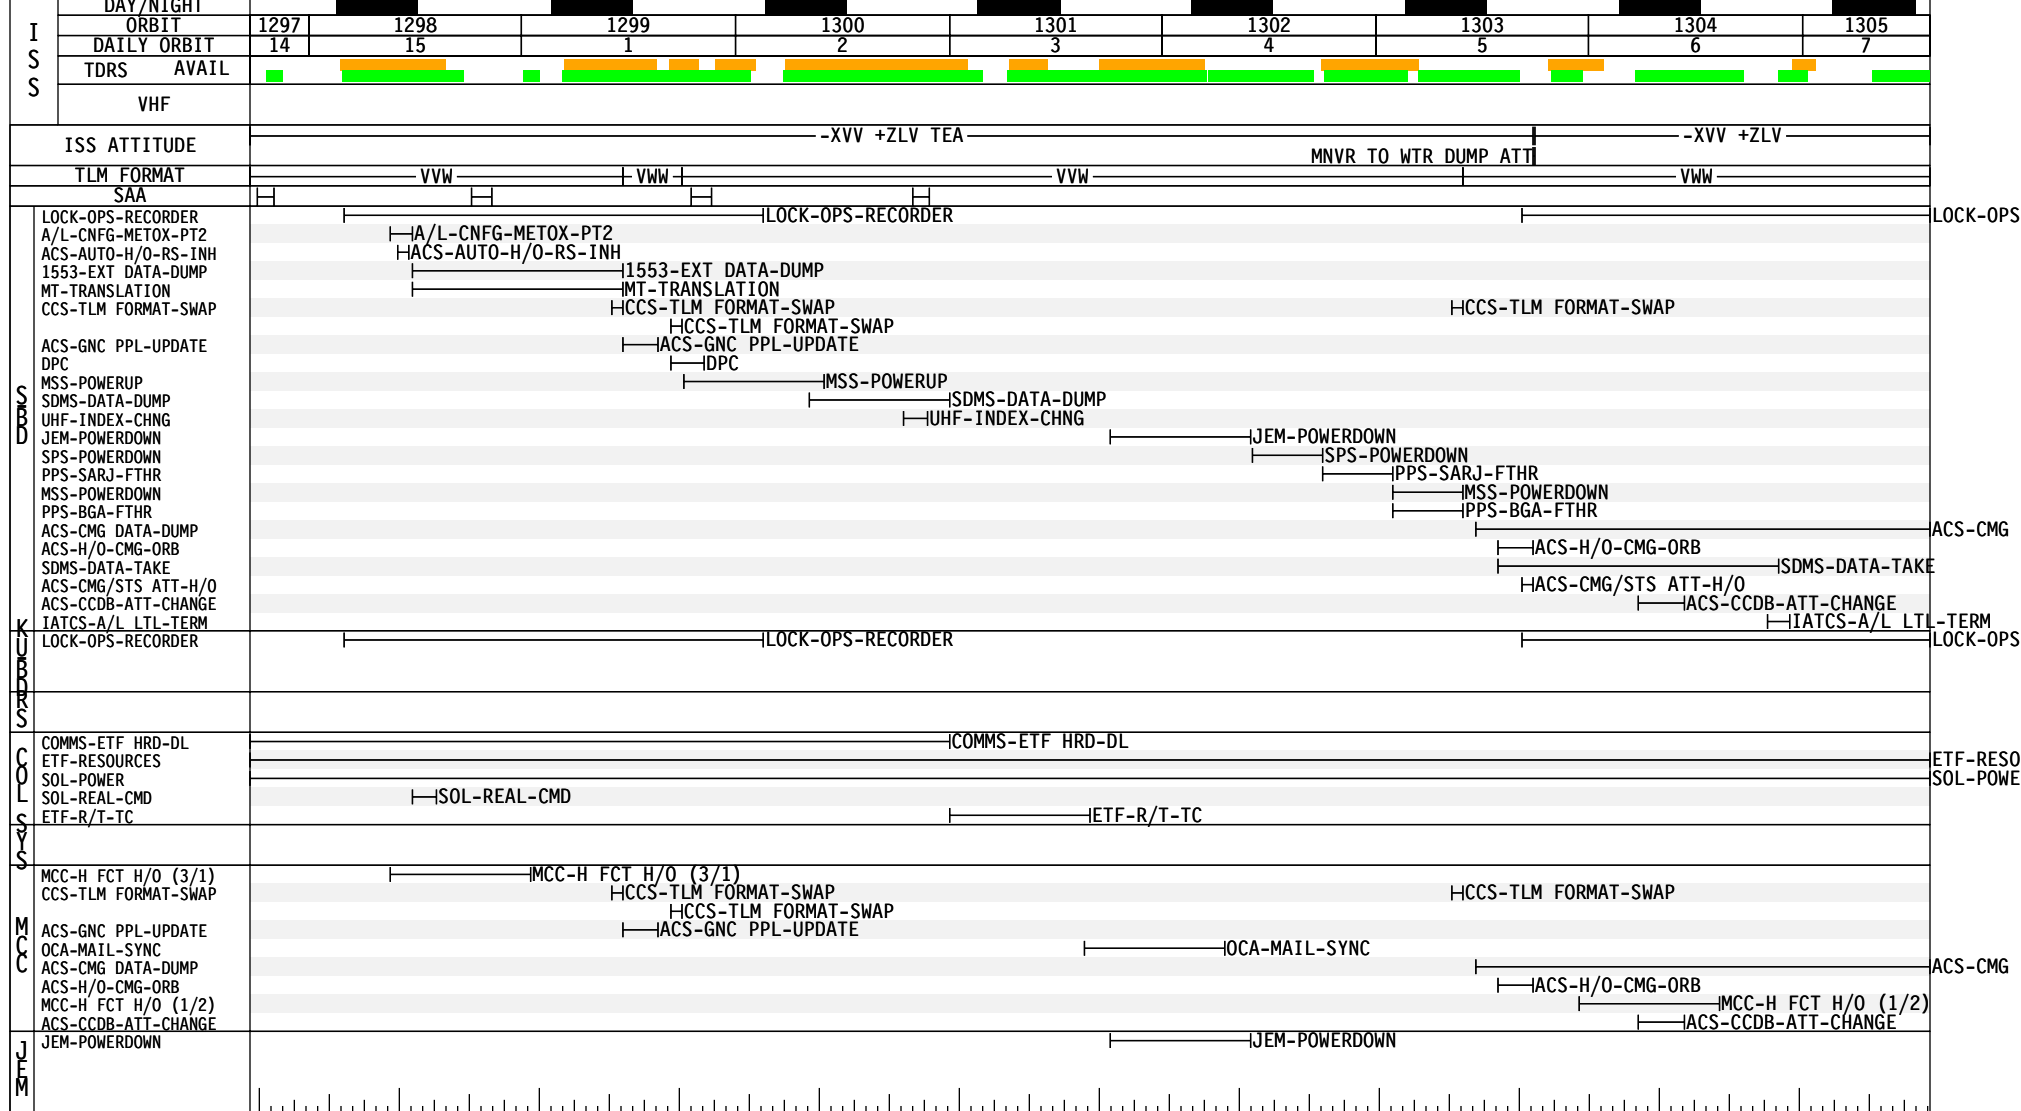

FD06

STS-126/ULF2 JOINT MSN SHRT TERM PLN

CT 11/19/08 (324) 07 08 09 10 11 12 13 14 15 16 17 18
MET Day 004 12 13 14 15 16 17 18 19 20 21 22 23 005/00
GMT 11/19/08 (324) 13 14 15 16 17 18 19 20 21 22 23 11/20

2-19

FLT PLN/126/FIN

NOTES: