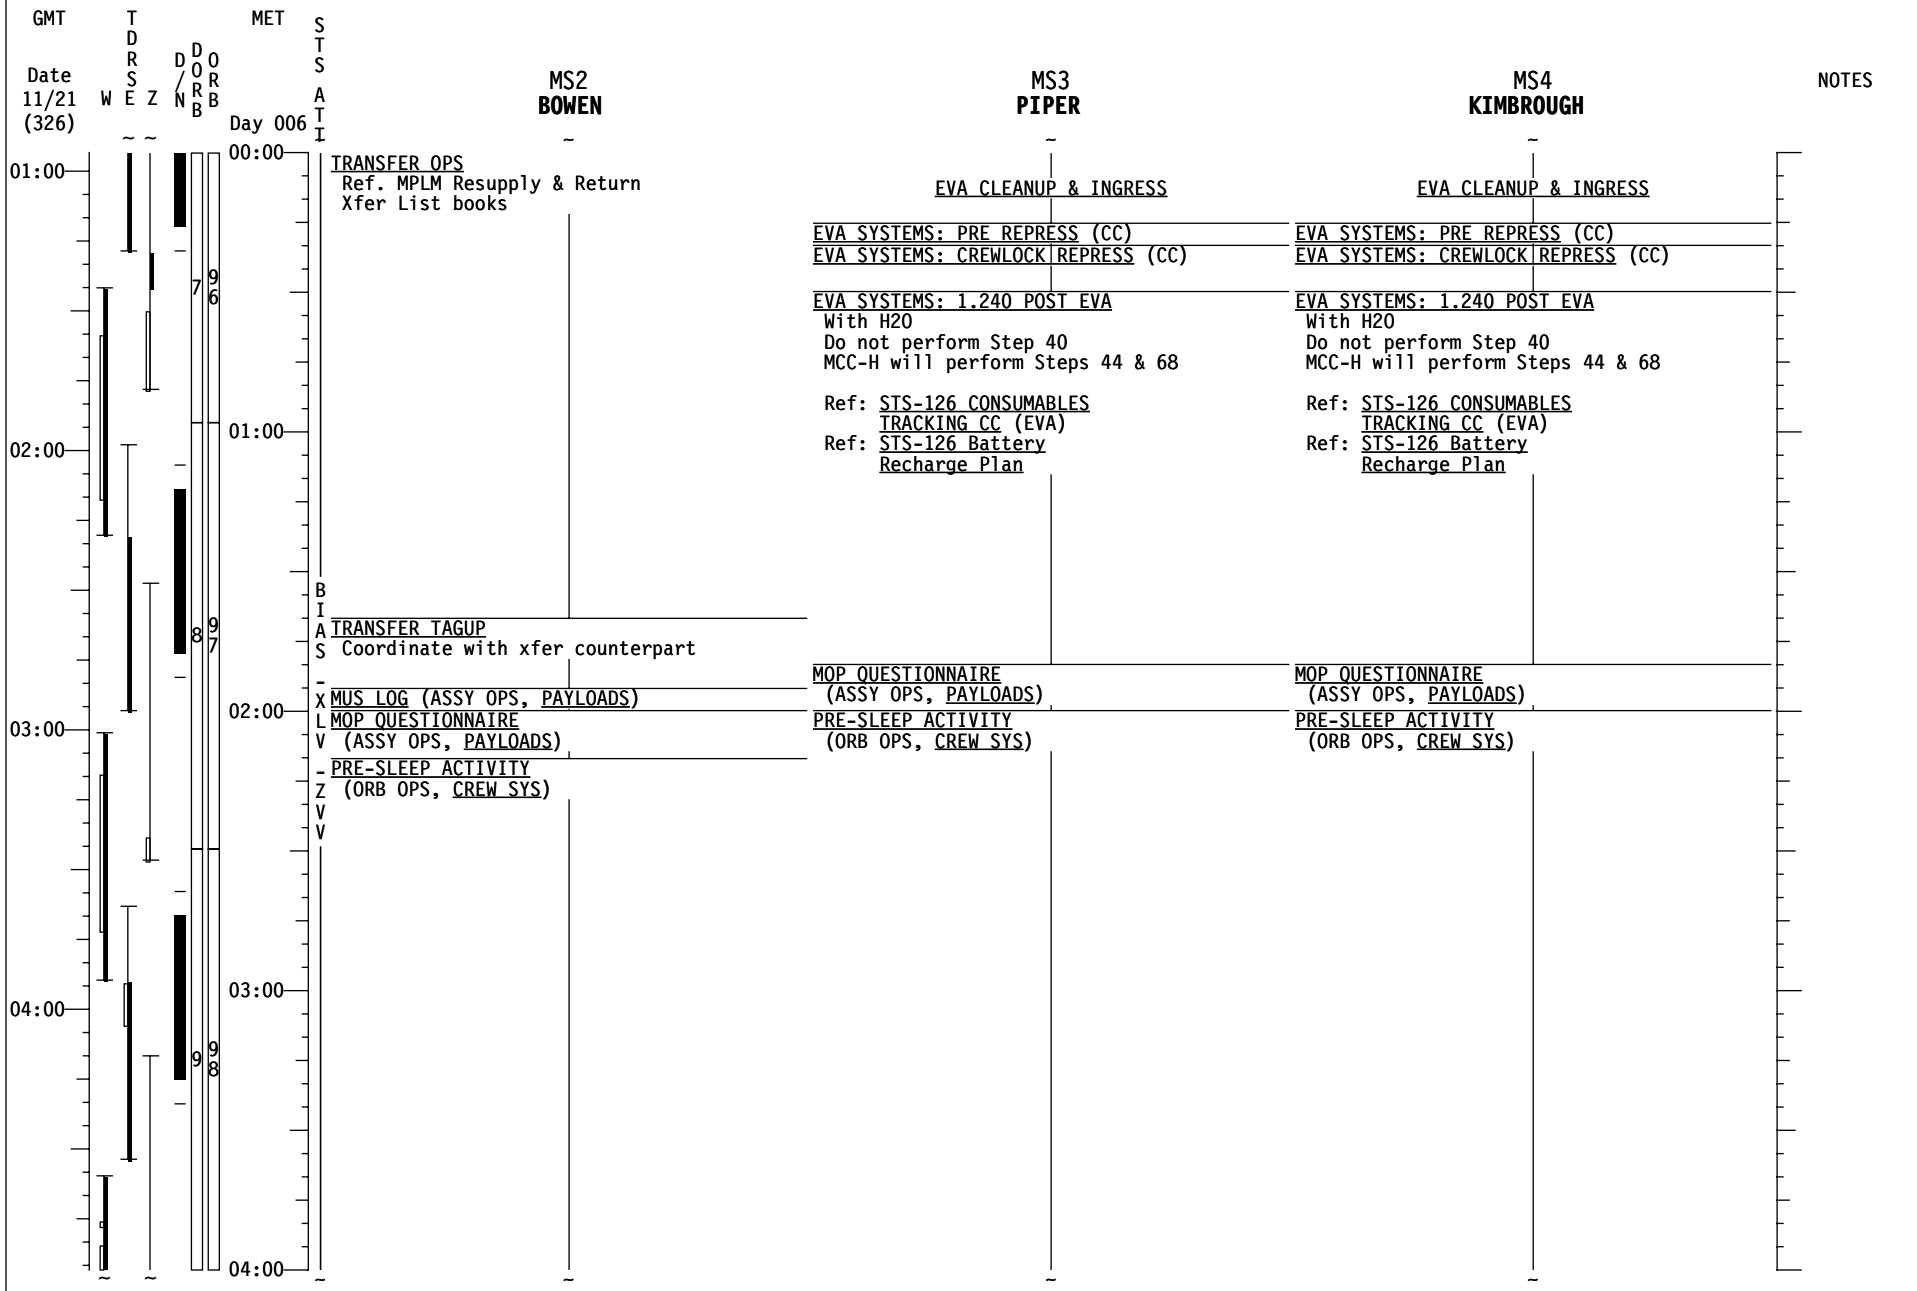

STS-126 FD (07)