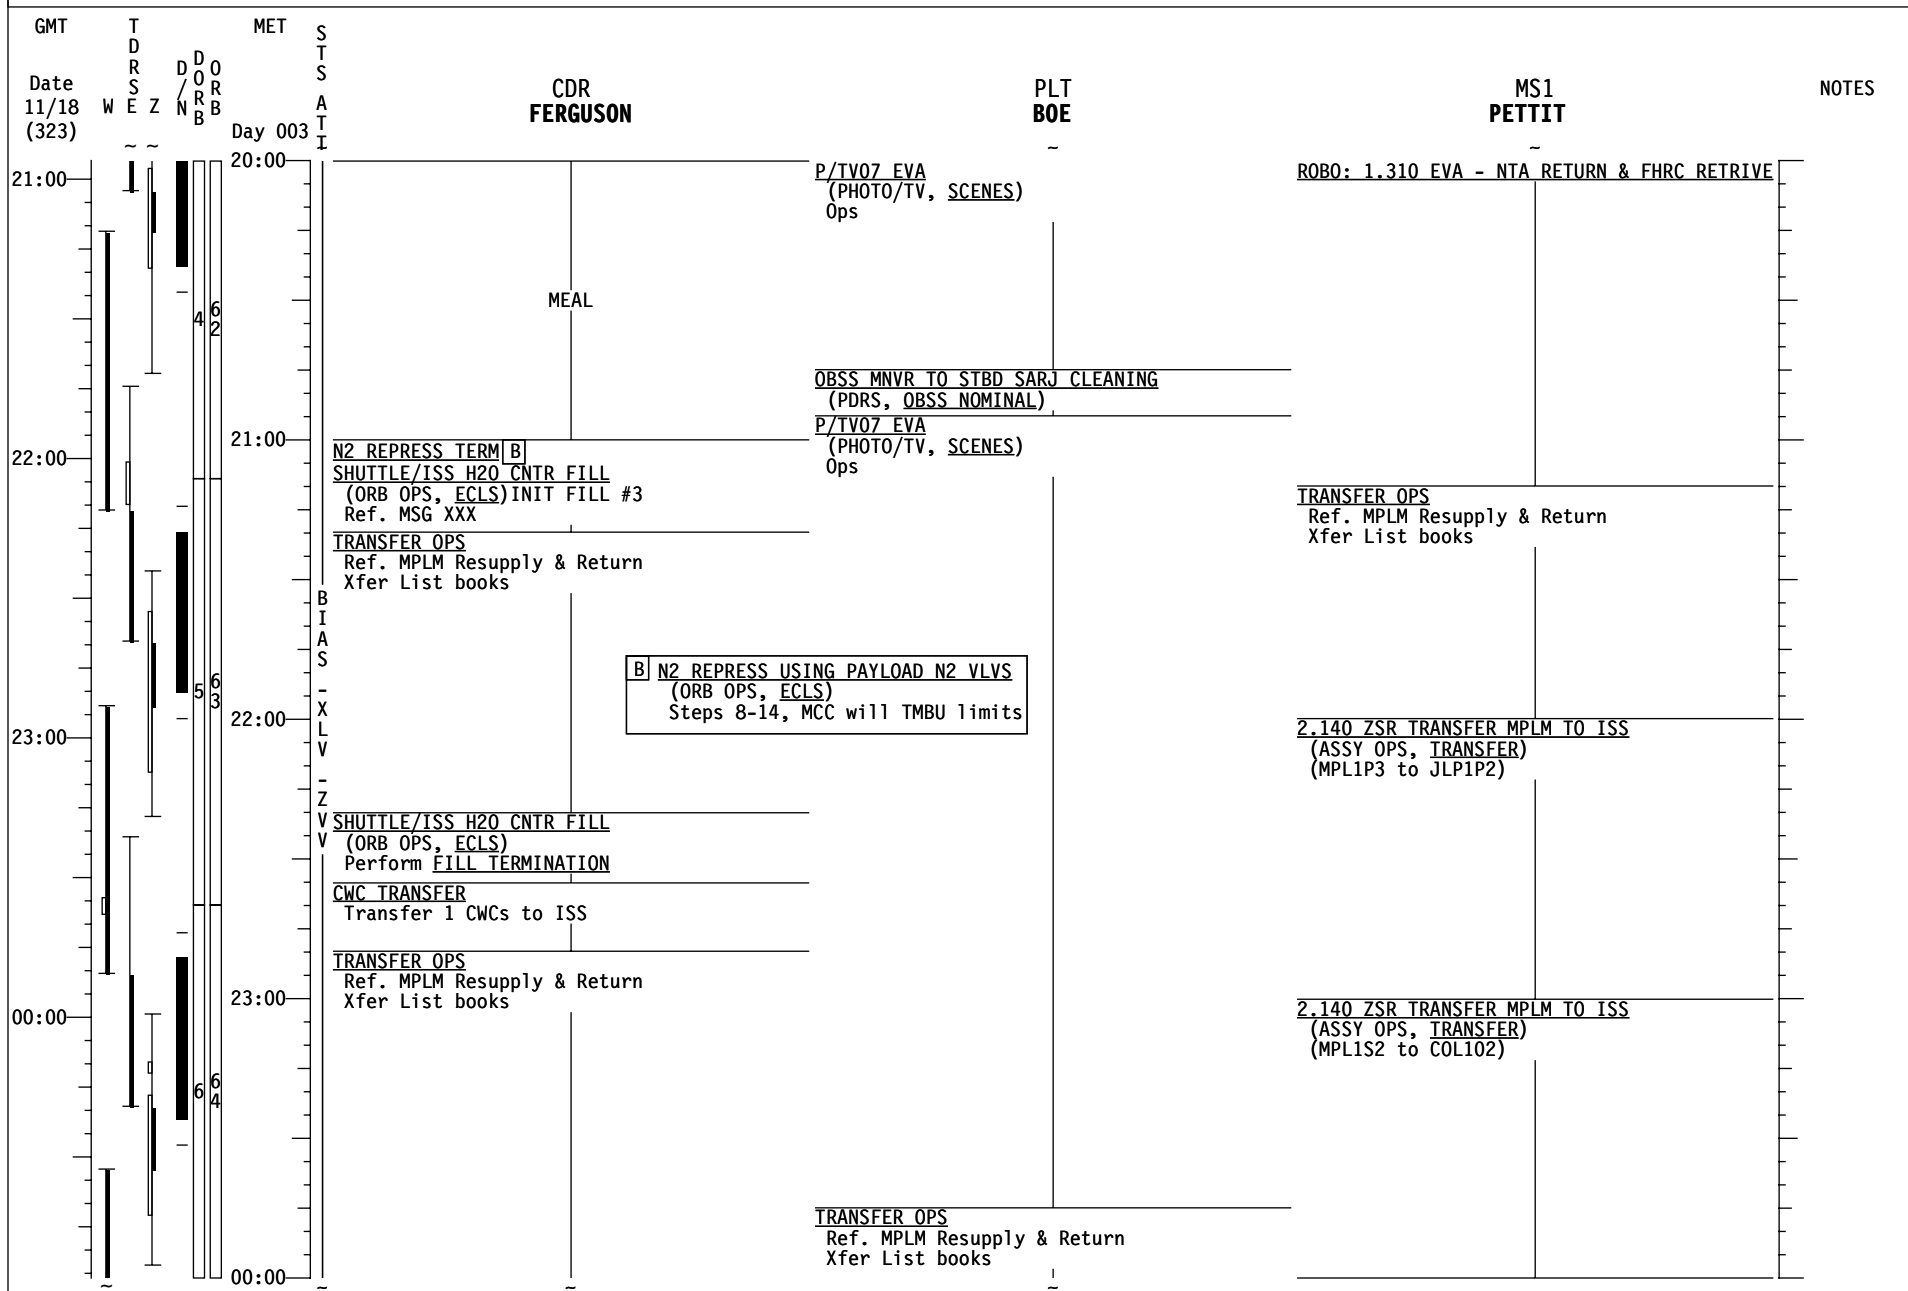

UPLINK
 β21 ONLY
 Box 40,41,
 61

STS-126 FD (05)

STS-126 FD (05)

STS-126 FD (05)

STS-126 FD (05)

GMT	TDRSEZ	MET	SATS	CDR FERGUSON	PLT BOE	MS1 PETTIT	NOTES
Date 11/19 (324)	W E Z	Day 004	DOORB				
01:00		00:00	64	<u>TRANSFER OPS</u> Ref. MPLM Resupply & Return Xfer List books <hr/> <u>EVA SYSTEMS: PRE REPRESS (CC)</u> <u>EVA SYSTEMS: CREWLOCK REPRESS (CC)</u> <hr/> <u>EVA SYSTEMS: 1.240 POST EVA</u> With H2O Do not perform Step 40 MCC-H will perform Steps 44 & 68 Ref: <u>STS-126 CONSUMABLES TRACKING CC (EVA)</u> Ref: <u>STS-126 Battery Recharge Plan</u>	<u>TRANSFER OPS</u> Ref. MPLM Resupply & Return Xfer List books	<u>2.140 ZSR TRANSFER MPLM TO ISS</u> (ASSY OPS, TRANSFER) (MPLMS4 to JPMIA1)	UPLINK β21 ONLY Box 40,41, 60
02:00		01:00	65			EXERCISE	
03:00		02:00	66	B I A S <hr/> <u>EVA SYSTEMS: 1.510 METOX REGENERATION (Initiate)</u> MCC-H will perform Step 1 if req'd L <u>TRANSFER TAGUP</u> V Coordinate with xfer counterpart <hr/> Z R1 PL AFT MNC - ON V <u>MUS LOG (ASSY OPS, PAYLOADS)</u> V <u>PRE-SLEEP ACTIVITY (ORB OPS, CREW SYS)</u>	<hr/> <u>TV (ILLUMINATOR OPS) (PHOTO/TV, CC)</u> ILLUMINATORS ON - A,D <hr/> <u>MUS LOG (ASSY OPS, PAYLOADS)</u> <u>PRE-SLEEP ACTIVITY (ORB OPS, CREW SYS)</u>	<hr/> <u>TRANSFER TAGUP</u> Coordinate with xfer counterpart <hr/> <u>TRANSFER BRIEF</u> Call down status to MCC <hr/> <u>MUS LOG (ASSY OPS, PAYLOADS)</u> <u>PRE-SLEEP ACTIVITY (ORB OPS, CREW SYS)</u>	
04:00		03:00	67	PRIVATE MEDICAL CONFERENCE (A/G) <hr/> <u>PRE-SLEEP ACTIVITY (ORB OPS, CREW SYS)</u>			
		04:00	67				