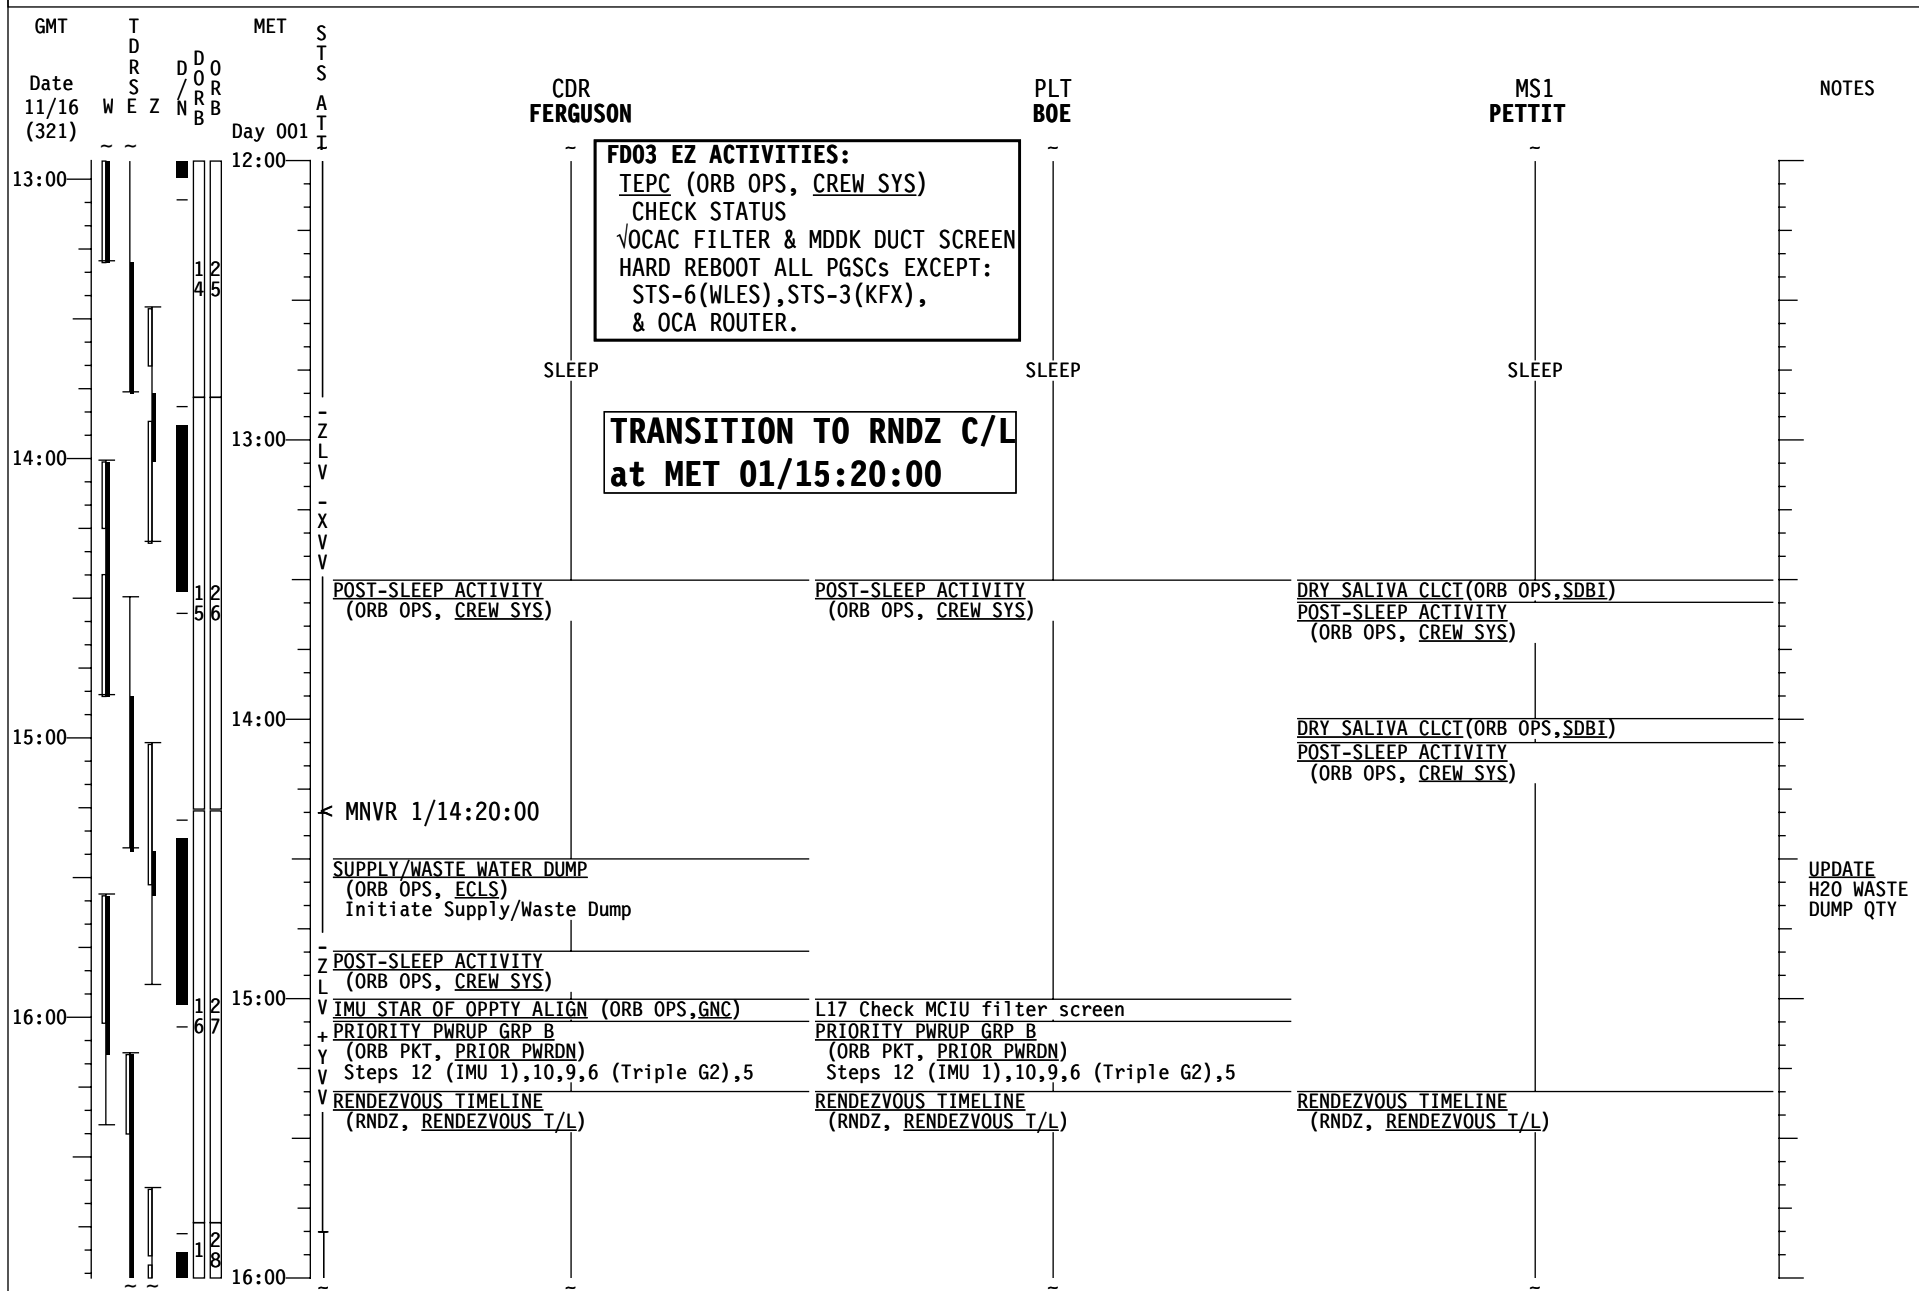

STS-126 FD (03)