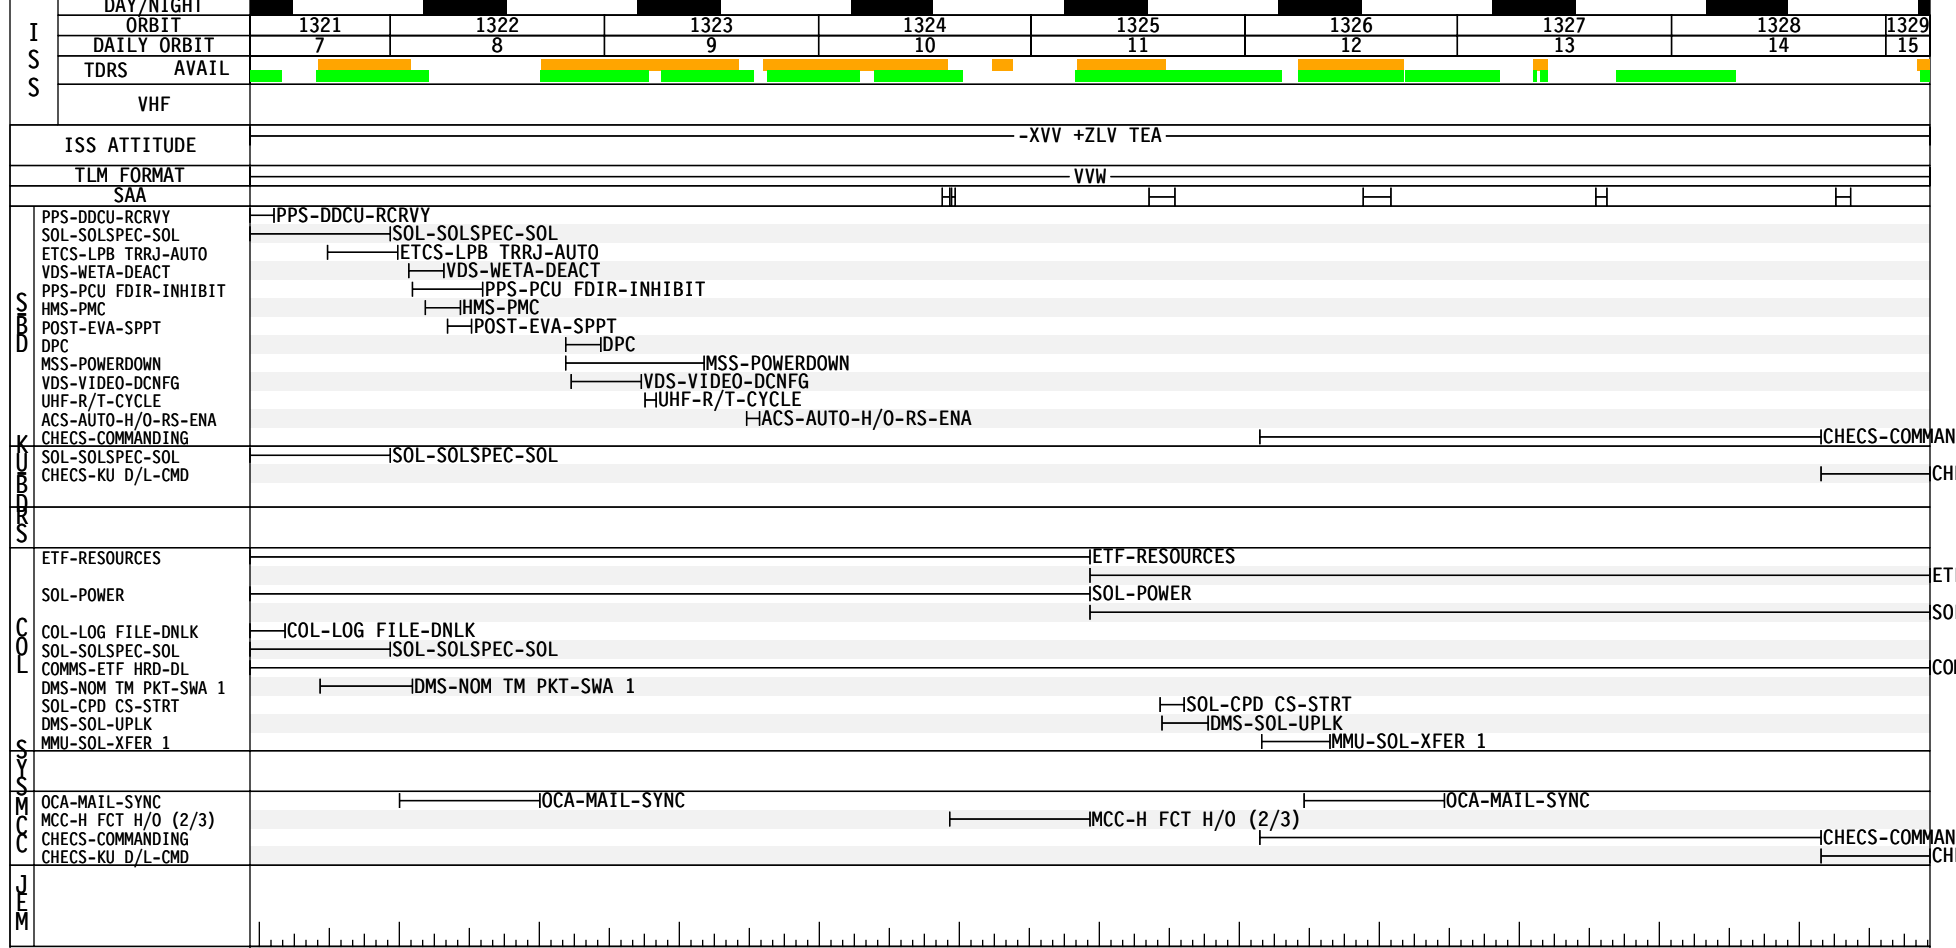

FD07

STS-126/ULF2 JOINT MSN SHRT TERM PLN

NOTES: