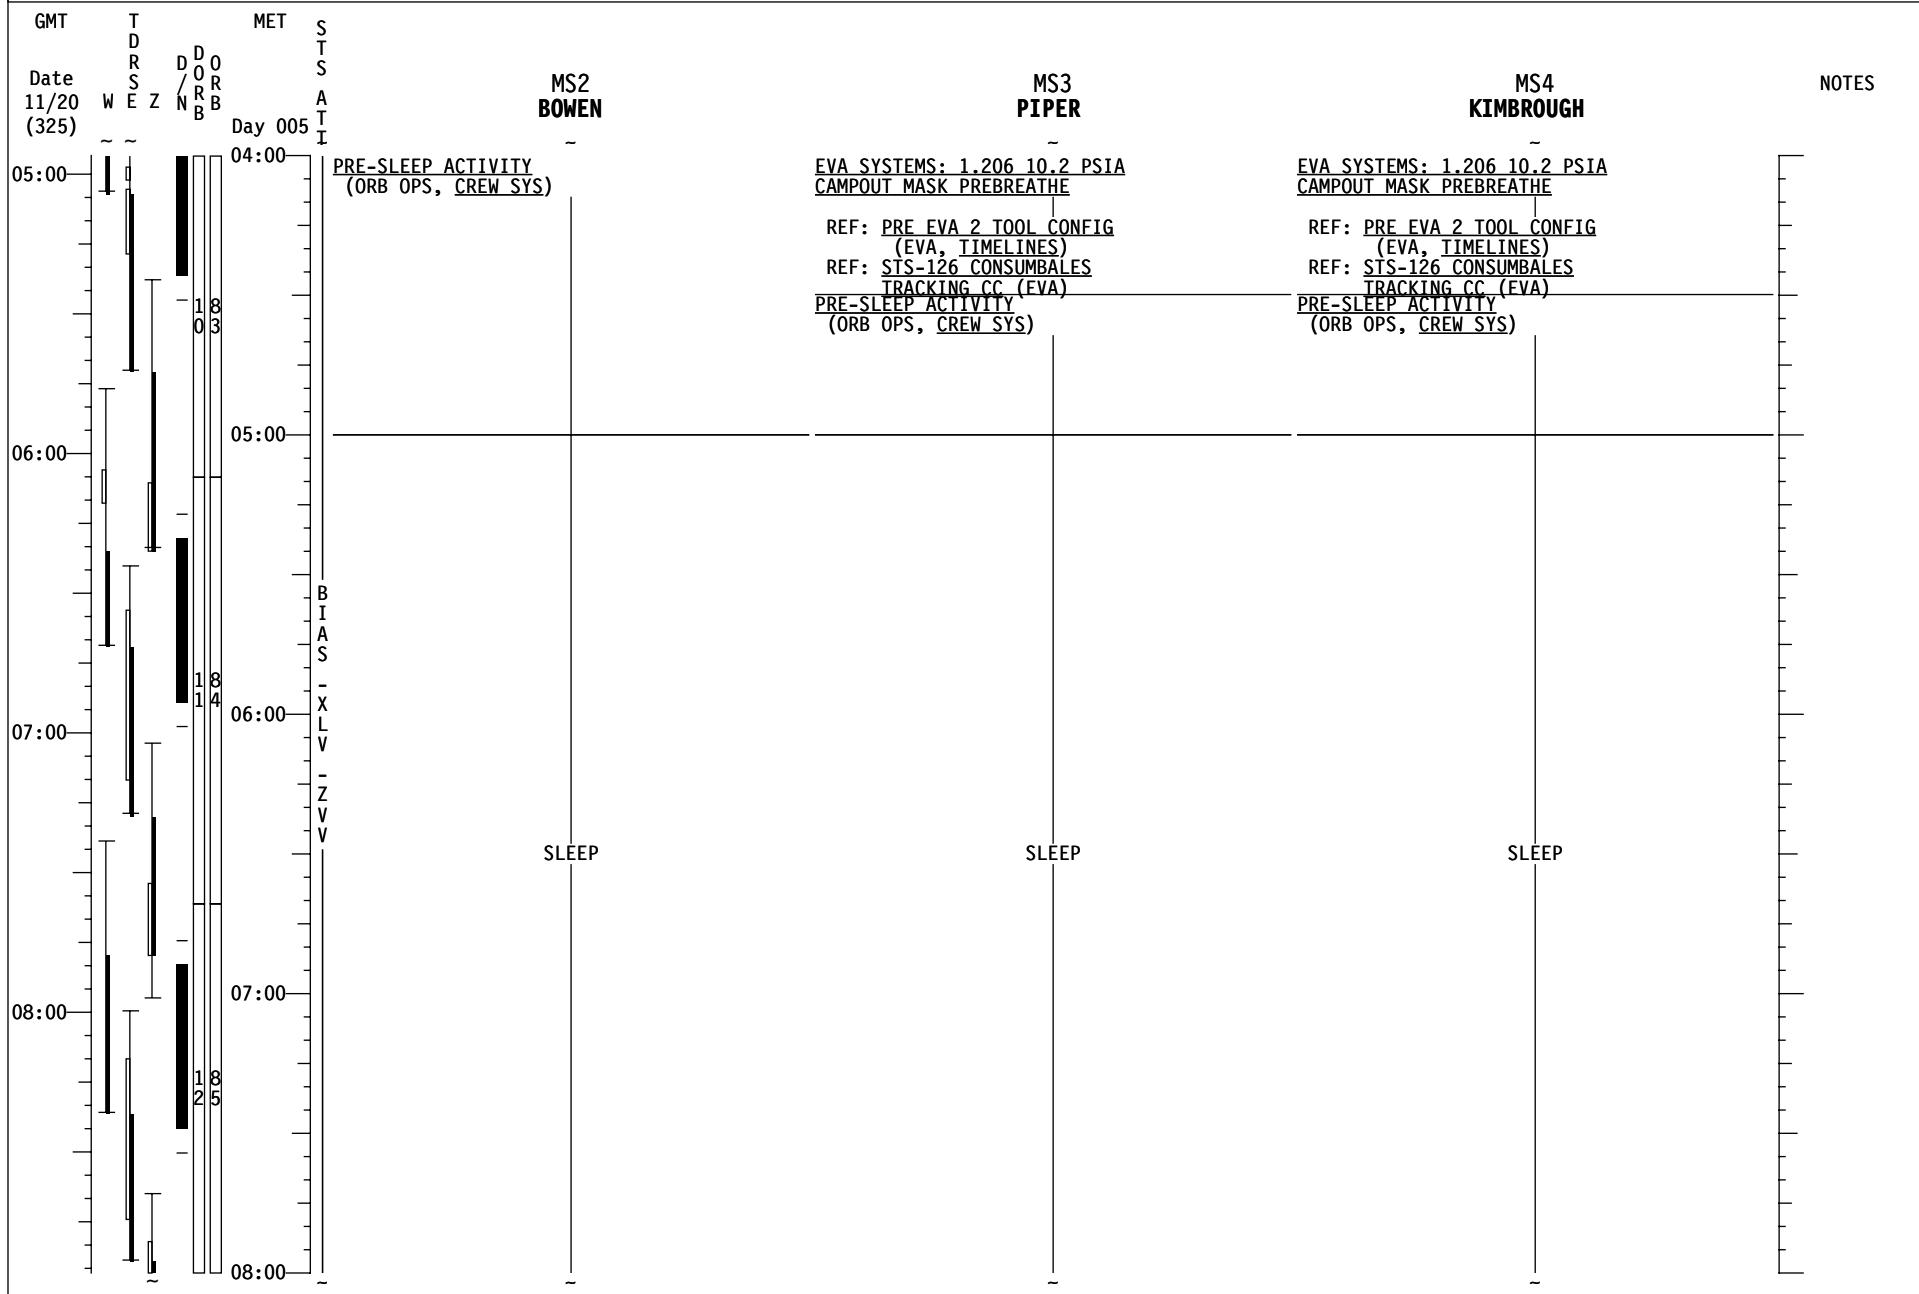

STS-126 FD (06)