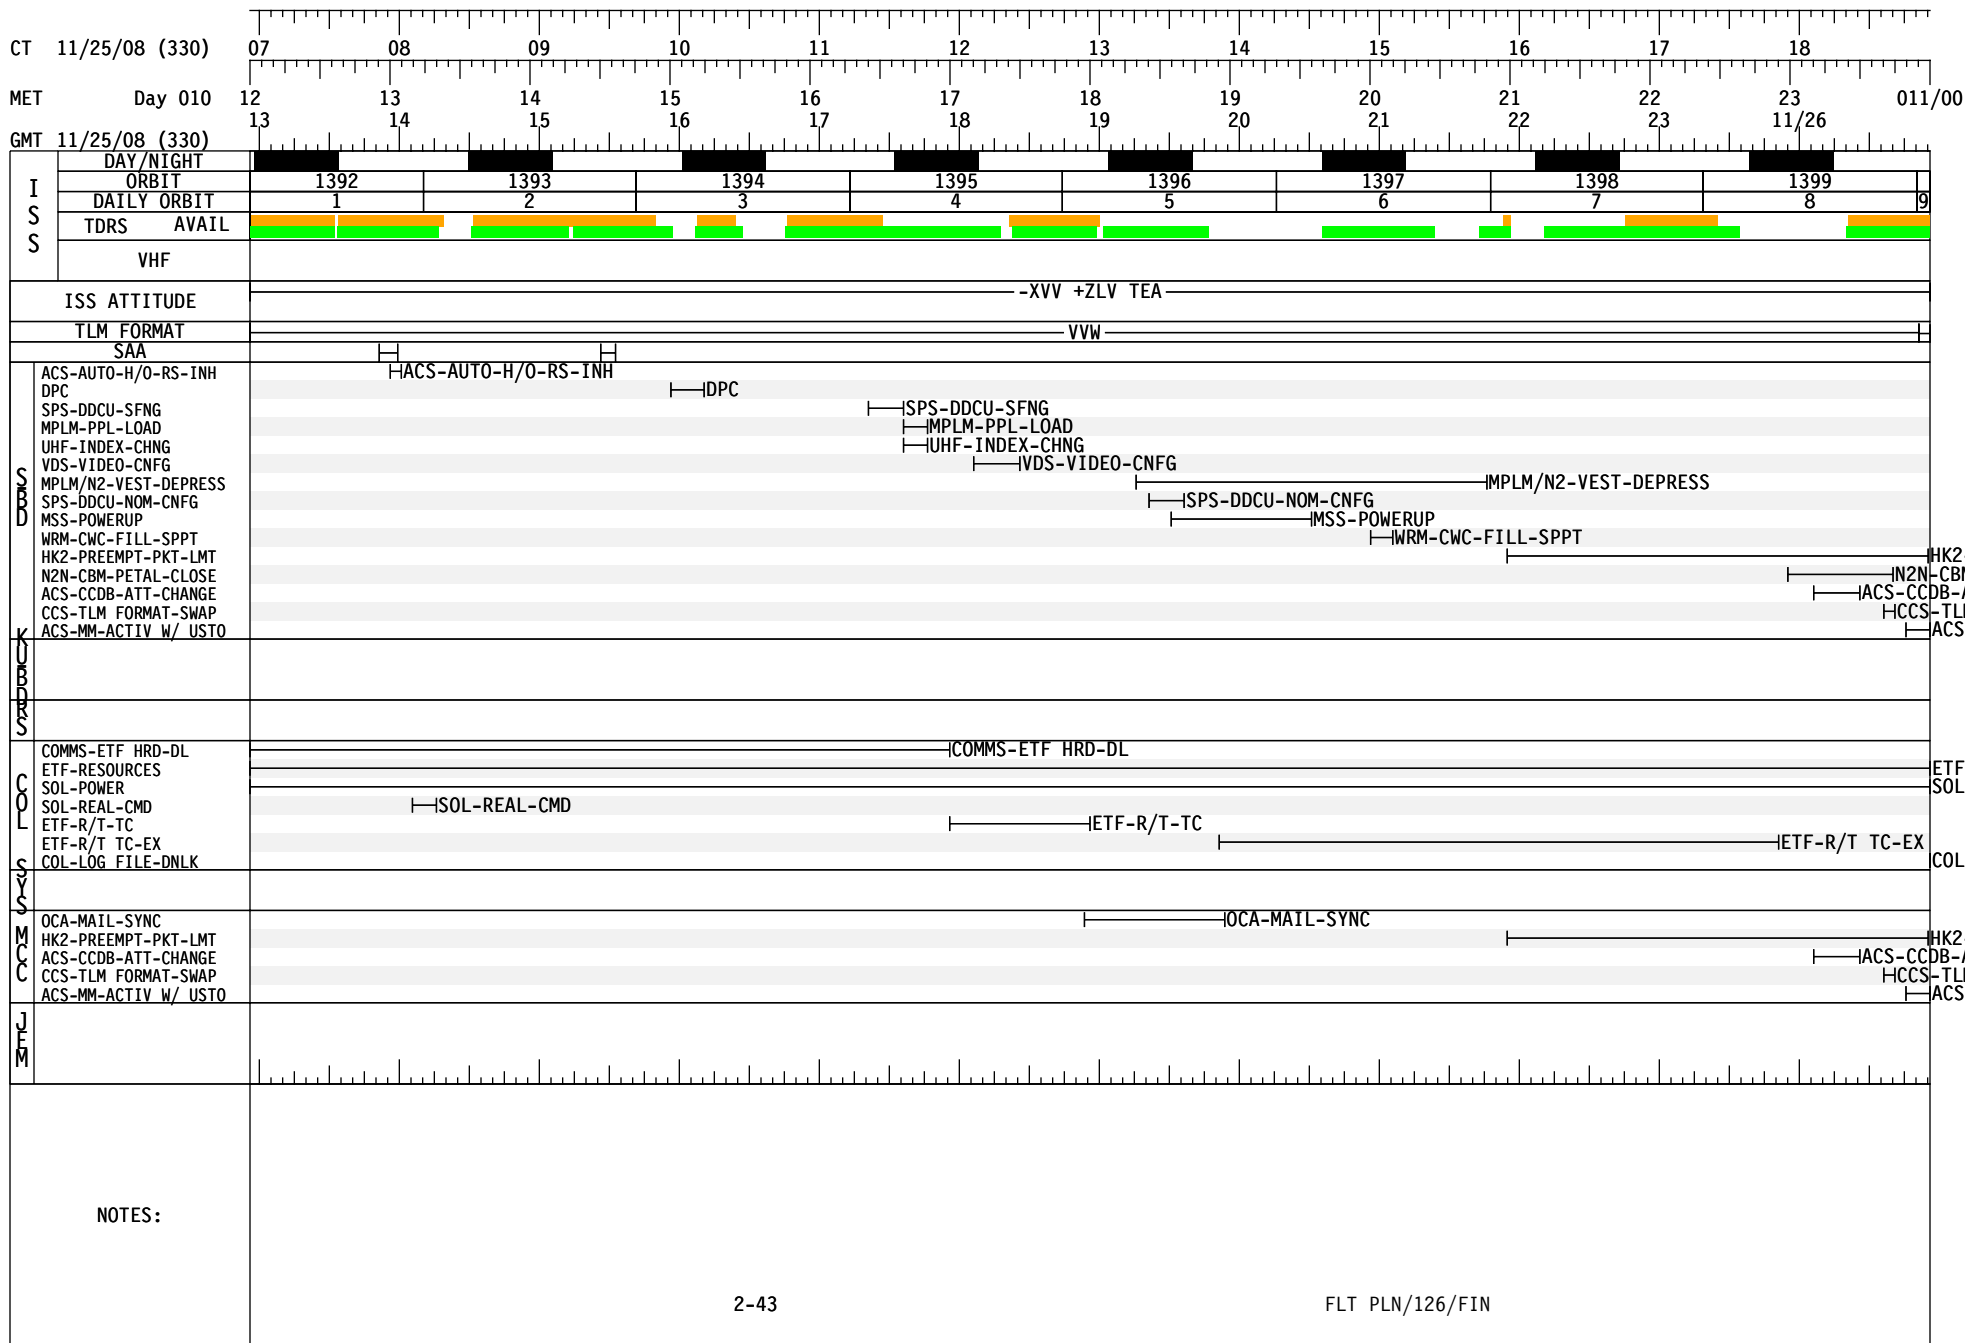

STS-126/ULF2 JOINT MSN SHRT TERM PLN