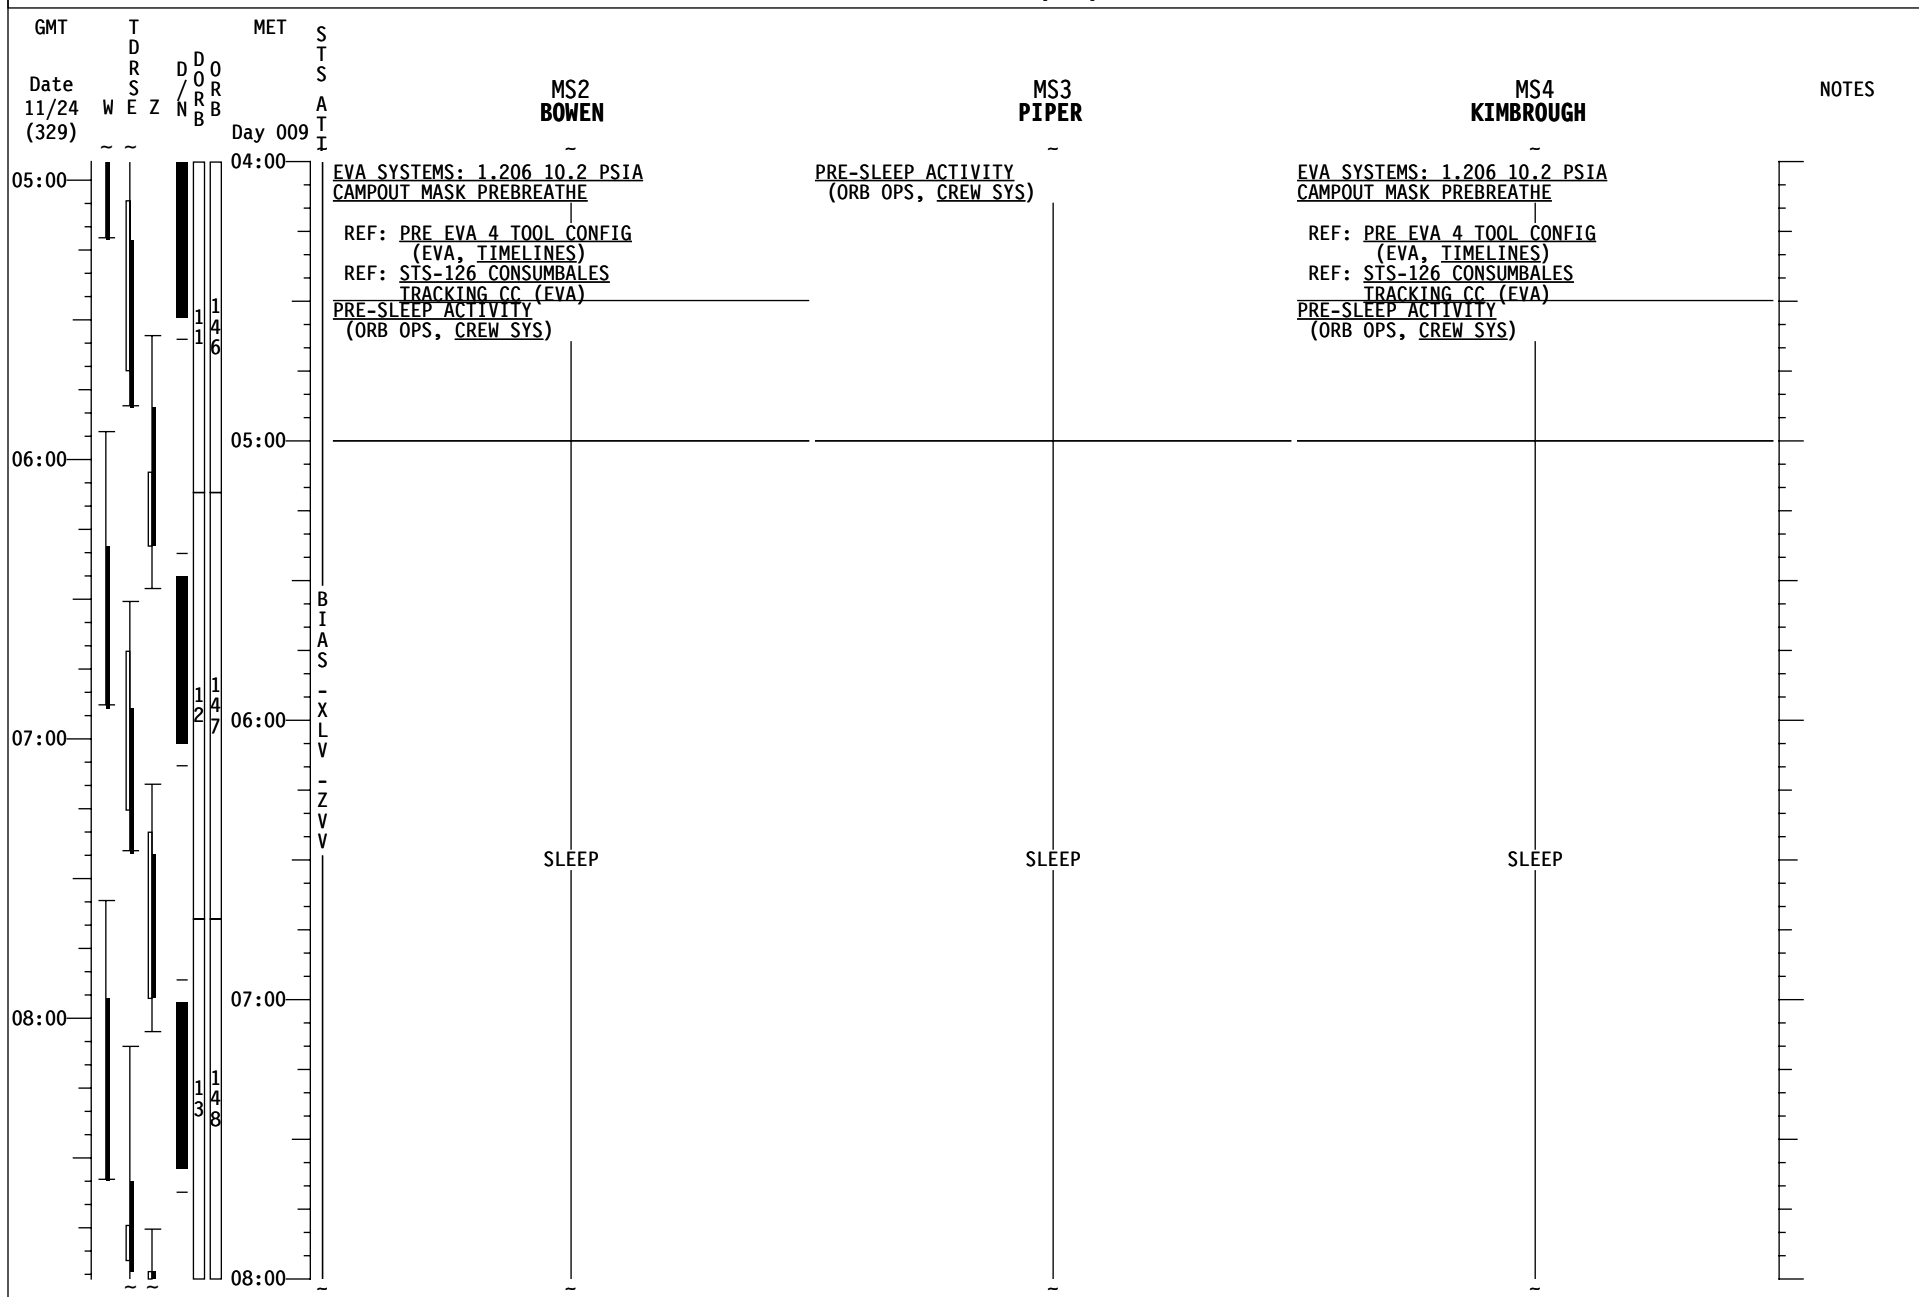

STS-126 FD (10)