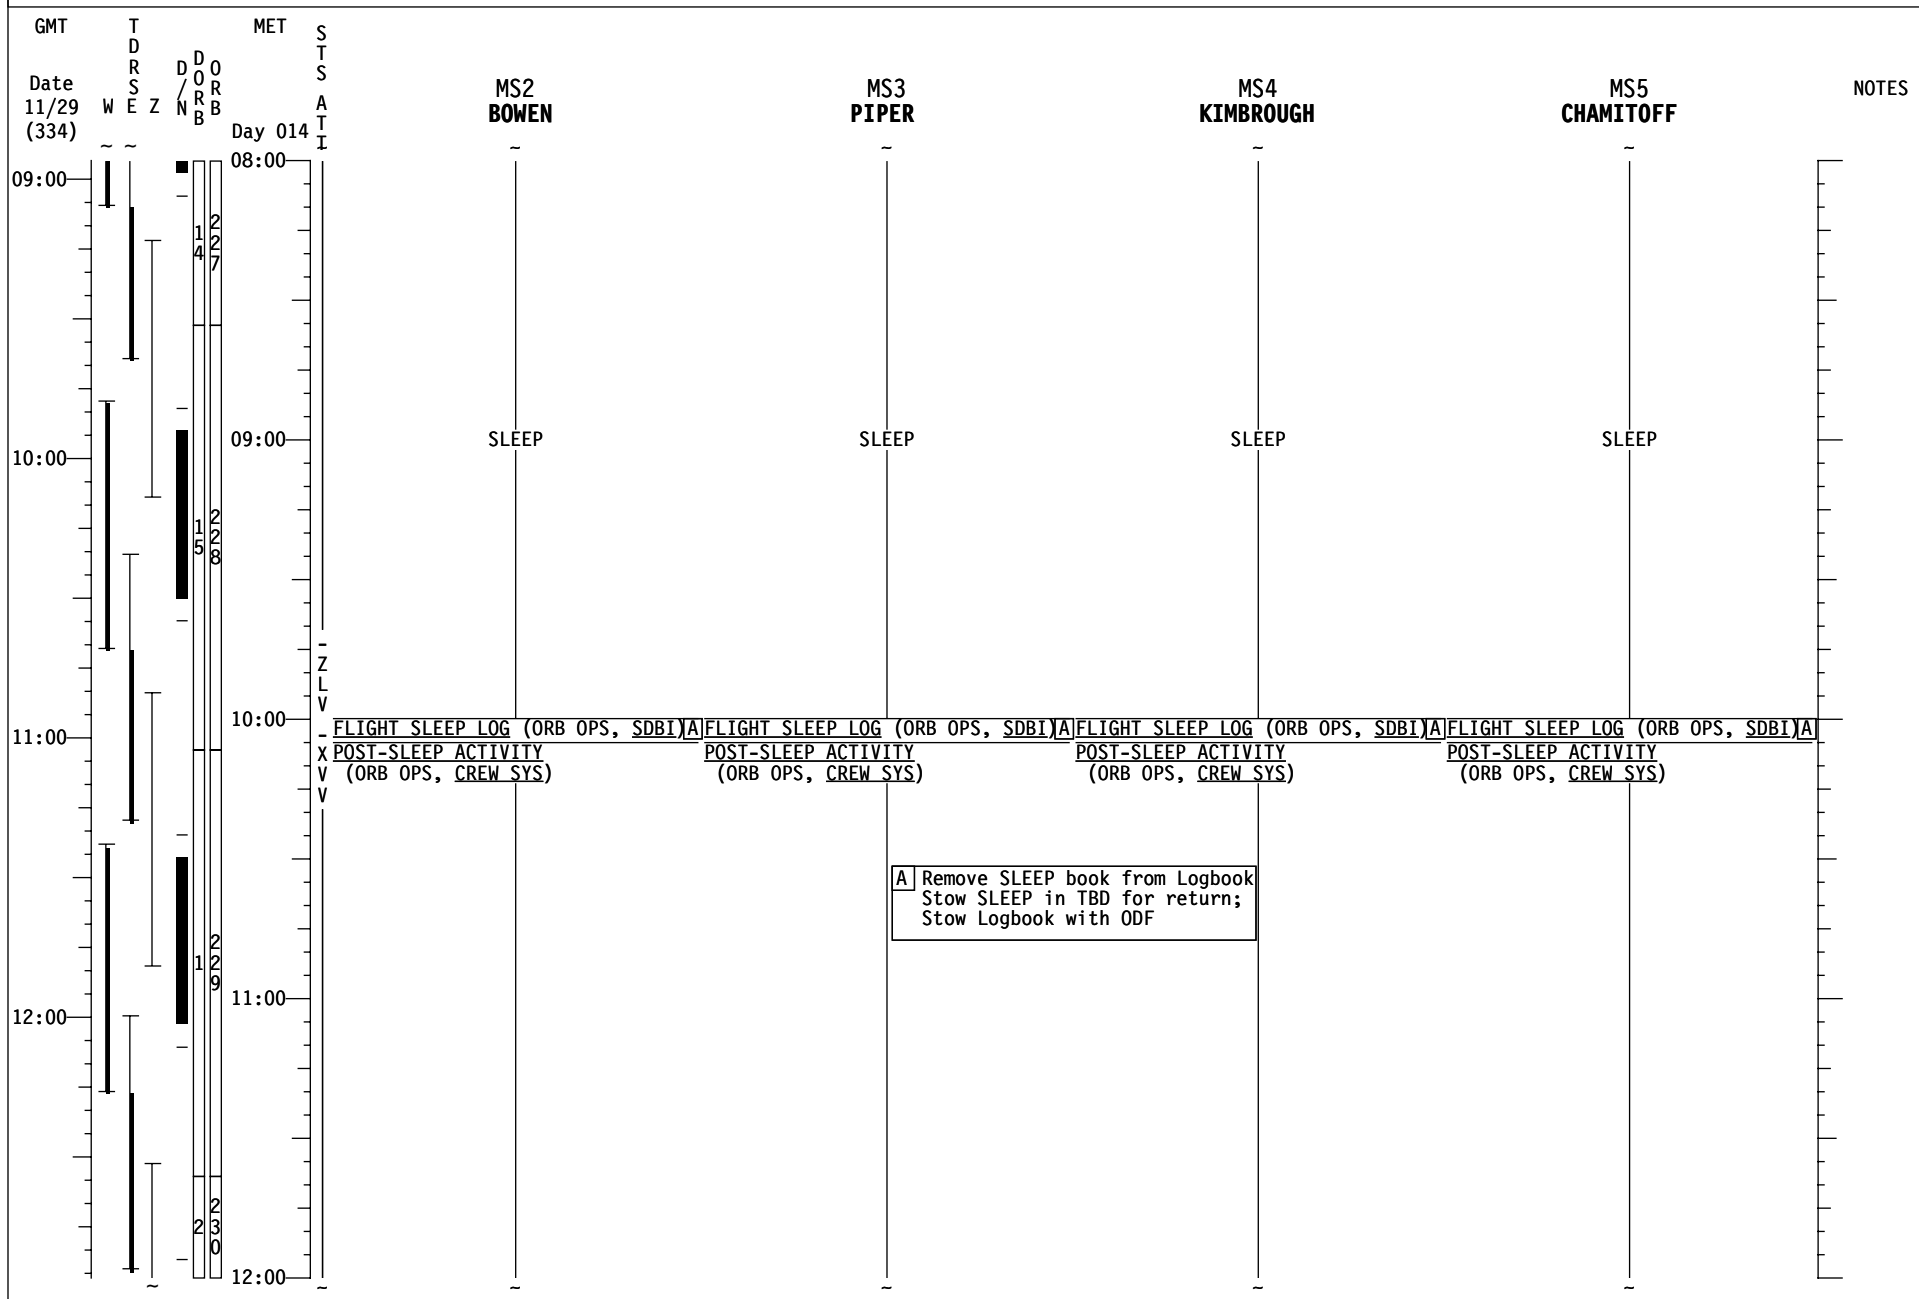

STS-126 FD (16)