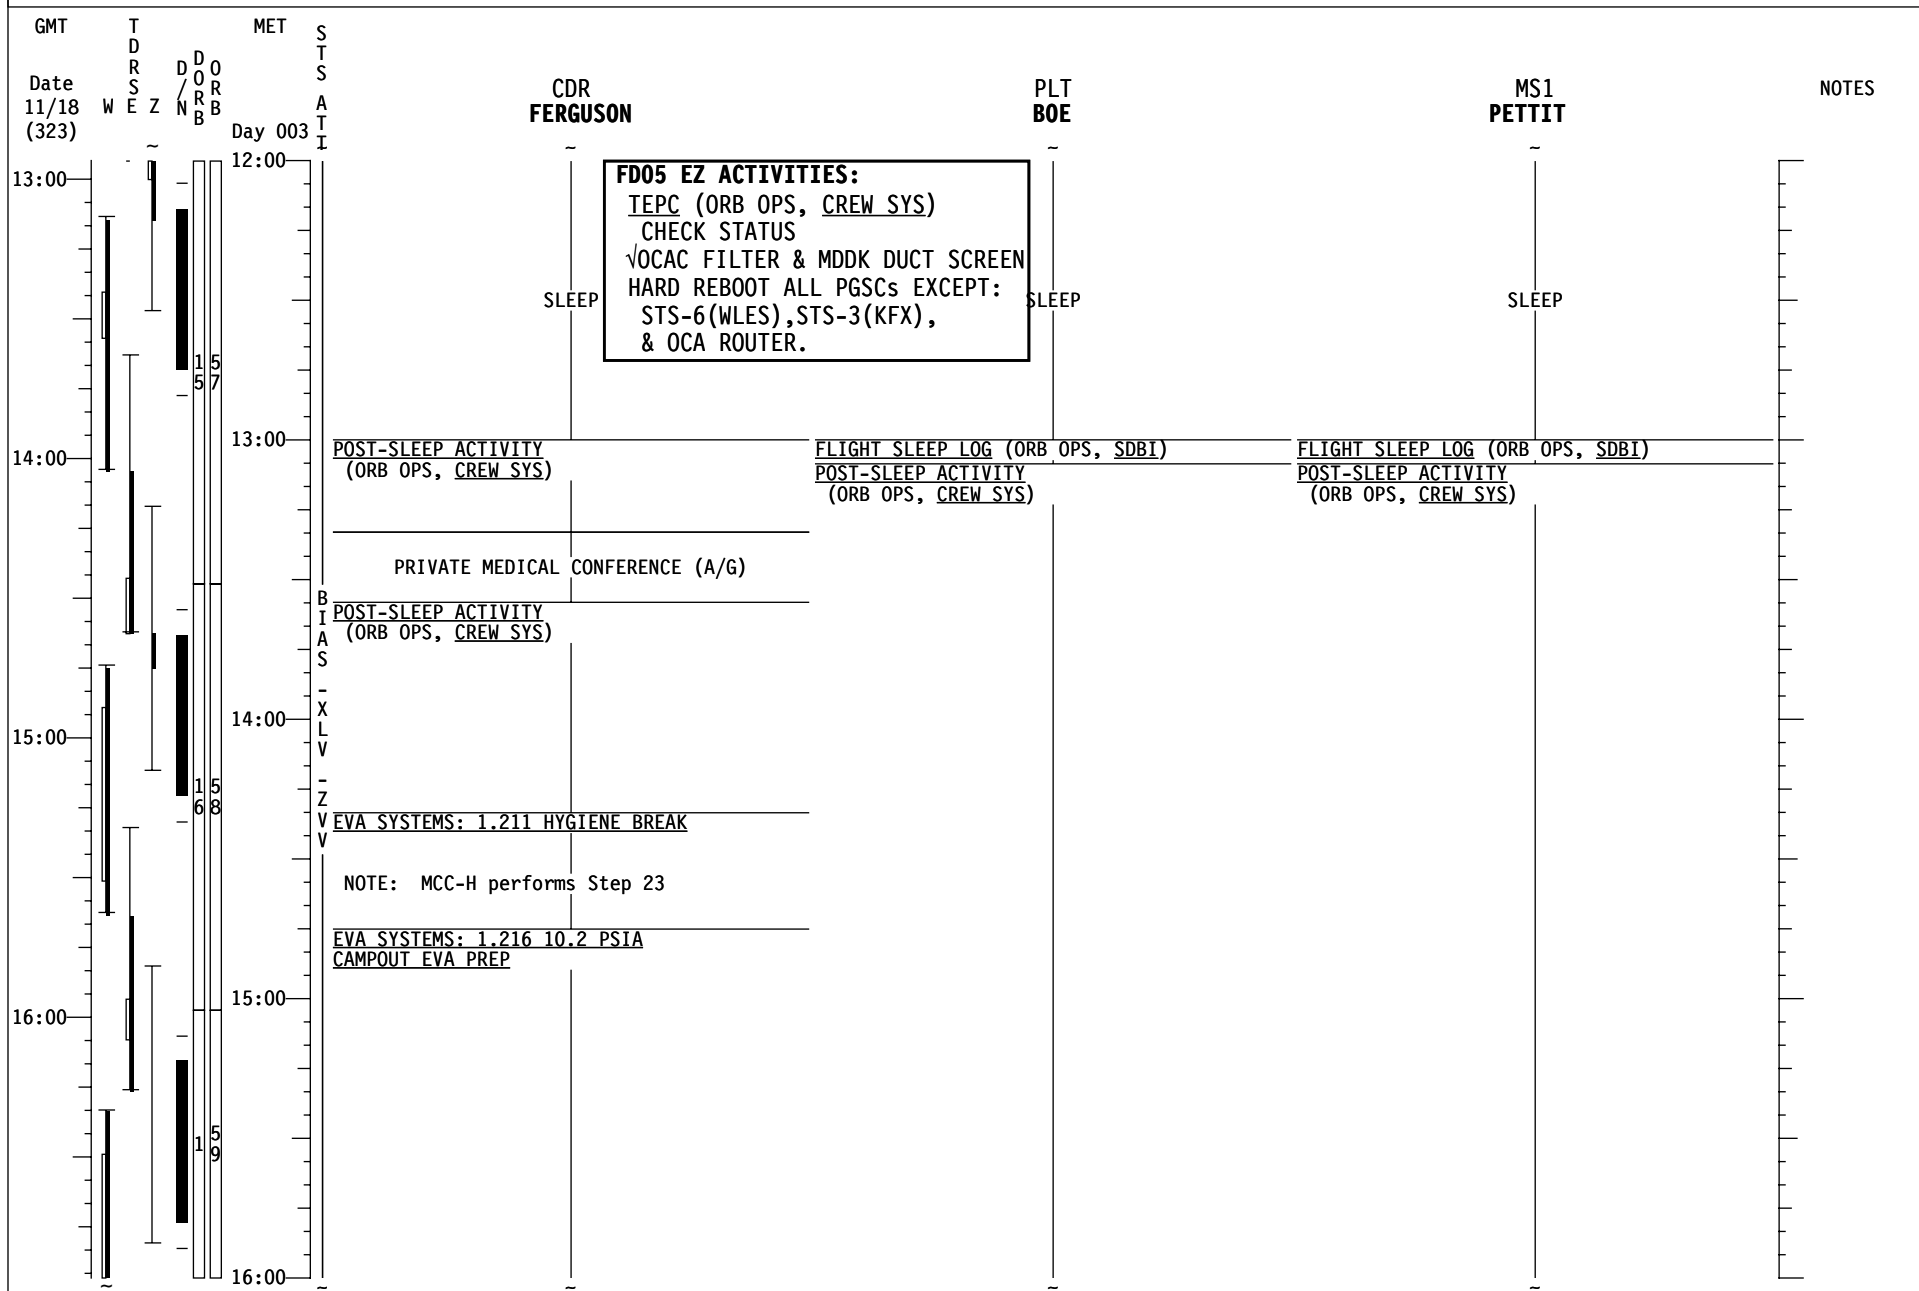

STS-126 FD (05)