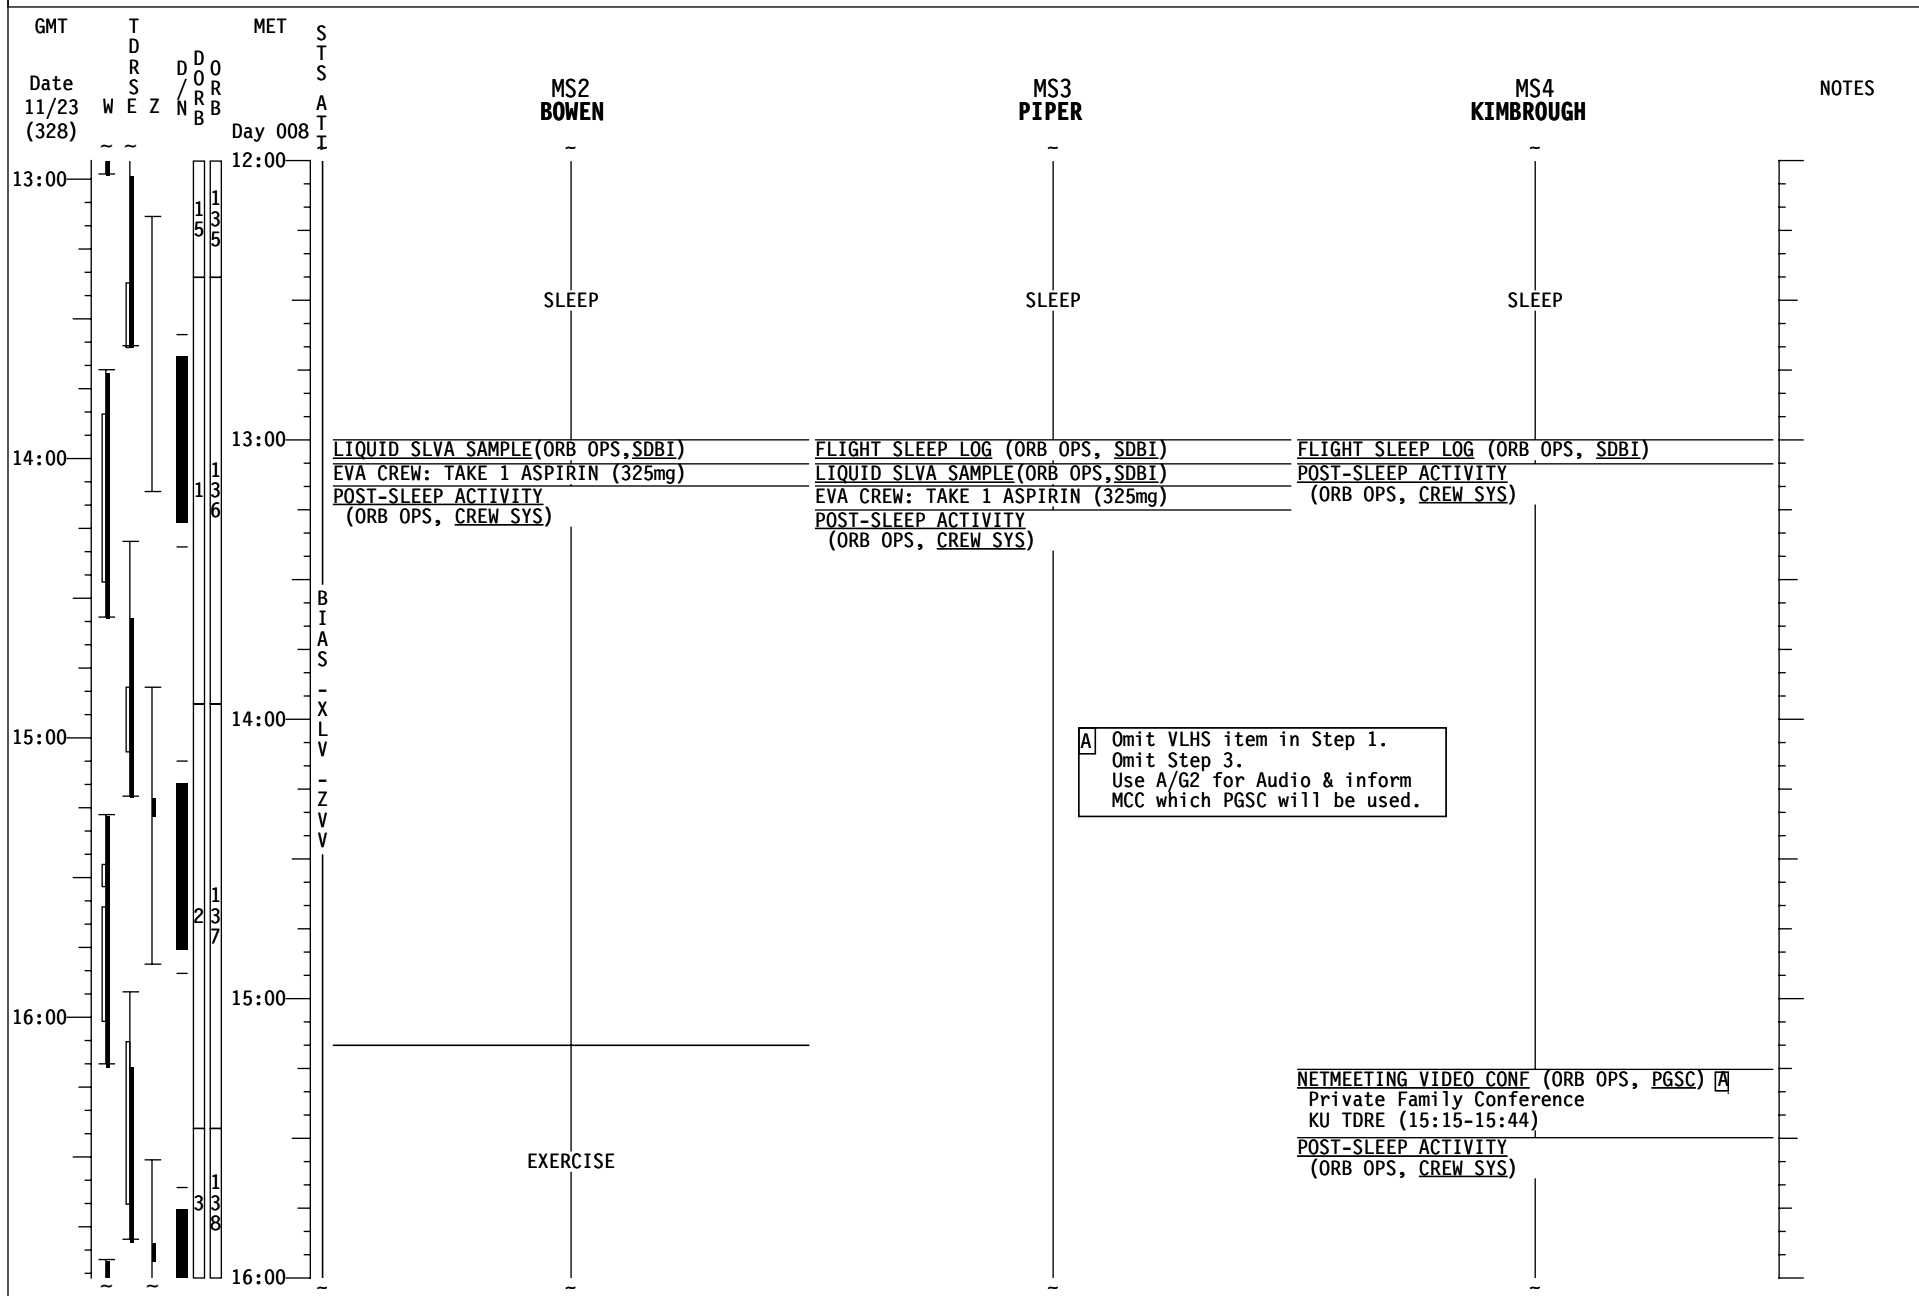

STS-126 FD (09)

STS-126 FD (09)

STS-126 FD (09)

STS-126 FD (10)

STS-126 FD (10)

[A] Omit VLHS item in Step 1.
Omit Step 3.
Use A/G2 for Audio & inform
MCC which PGSC will be used.

STS-126 FD (10)

GMT	TDRSEZ	MET	SATS	CDR FERGUSON	PLT BOE	MS1 PETTIT	NOTES
Date 11/24 (329)	W	Day 009	I				
01:00	143	00:00		<u>CWC OVERBOARD DUMP</u> (ORB OPS, ECLS) Perform <u>DUMP TERMINATION</u>	EXERCISE	<u>TRANSFER OPS</u> Ref. MPLM Resupply & Return Xfer List books	
	143			<u>MNVR (TRK) BIAS -XLV -ZVV</u> TG=2 BV=5 P=163 Y=354 OM=181 B12/AUTO/VERN Init TRK When in attitude, select DAP A <u>IMU STAR OF OPPTY ALIGN (ORB OPS,GNC)</u> <u>MDDK STATUS CHECK (ASSY OPS, P/L)</u> <u>JOINT OPS: 3.111 HANDOVER ATTITUDE</u> <u>CONTROL ORBITER to CMGTA</u>	<u>SHUTTLE/ISS H2O CNTR FILL</u> (ORB OPS, ECLS) INIT FILL #9 Ref. MSG XXX	<u>TRANSFER TAGUP</u> Coordinate with xfer counterpart	
02:00	144	01:00		<u>EVA 4 PROCEDURE REVIEW</u> Ref. EVA 4 BRIEFING CARD (EVA, TIMELINES)	<u>EVA 4 PROCEDURE REVIEW</u> Ref. EVA 4 BRIEFING CARD (EVA, TIMELINES)	<u>EVA 4 PROCEDURE REVIEW</u> Ref. EVA 4 BRIEFING CARD (EVA, TIMELINES)	
	144						
03:00	144	02:00		<u>MUS LOG (ASSY OPS, PAYLOADS)</u> <u>PRE-SLEEP ACTIVITY</u> (ORB OPS, CREW SYS)	<u>SHUTTLE/ISS H2O CNTR FILL</u> (ORB OPS, ECLS) Perform <u>FILL TERMINATION</u>	<u>TRANSFER BRIEF</u> Call down status to MCC	
	144				<u>CWC TRANSFER</u> Transfer 1 CWC to ISS		
	144			PRIVATE MEDICAL CONFERENCE (A/G)	<u>MUS LOG (ASSY OPS, PAYLOADS)</u> <u>PRE-SLEEP ACTIVITY</u> (ORB OPS, CREW SYS)	<u>MUS LOG (ASSY OPS, PAYLOADS)</u> <u>PRE-SLEEP ACTIVITY</u> (ORB OPS, CREW SYS)	
04:00	145	03:00		<u>PRE-SLEEP ACTIVITY</u> (ORB OPS, CREW SYS)			
	145						
	146	04:00					