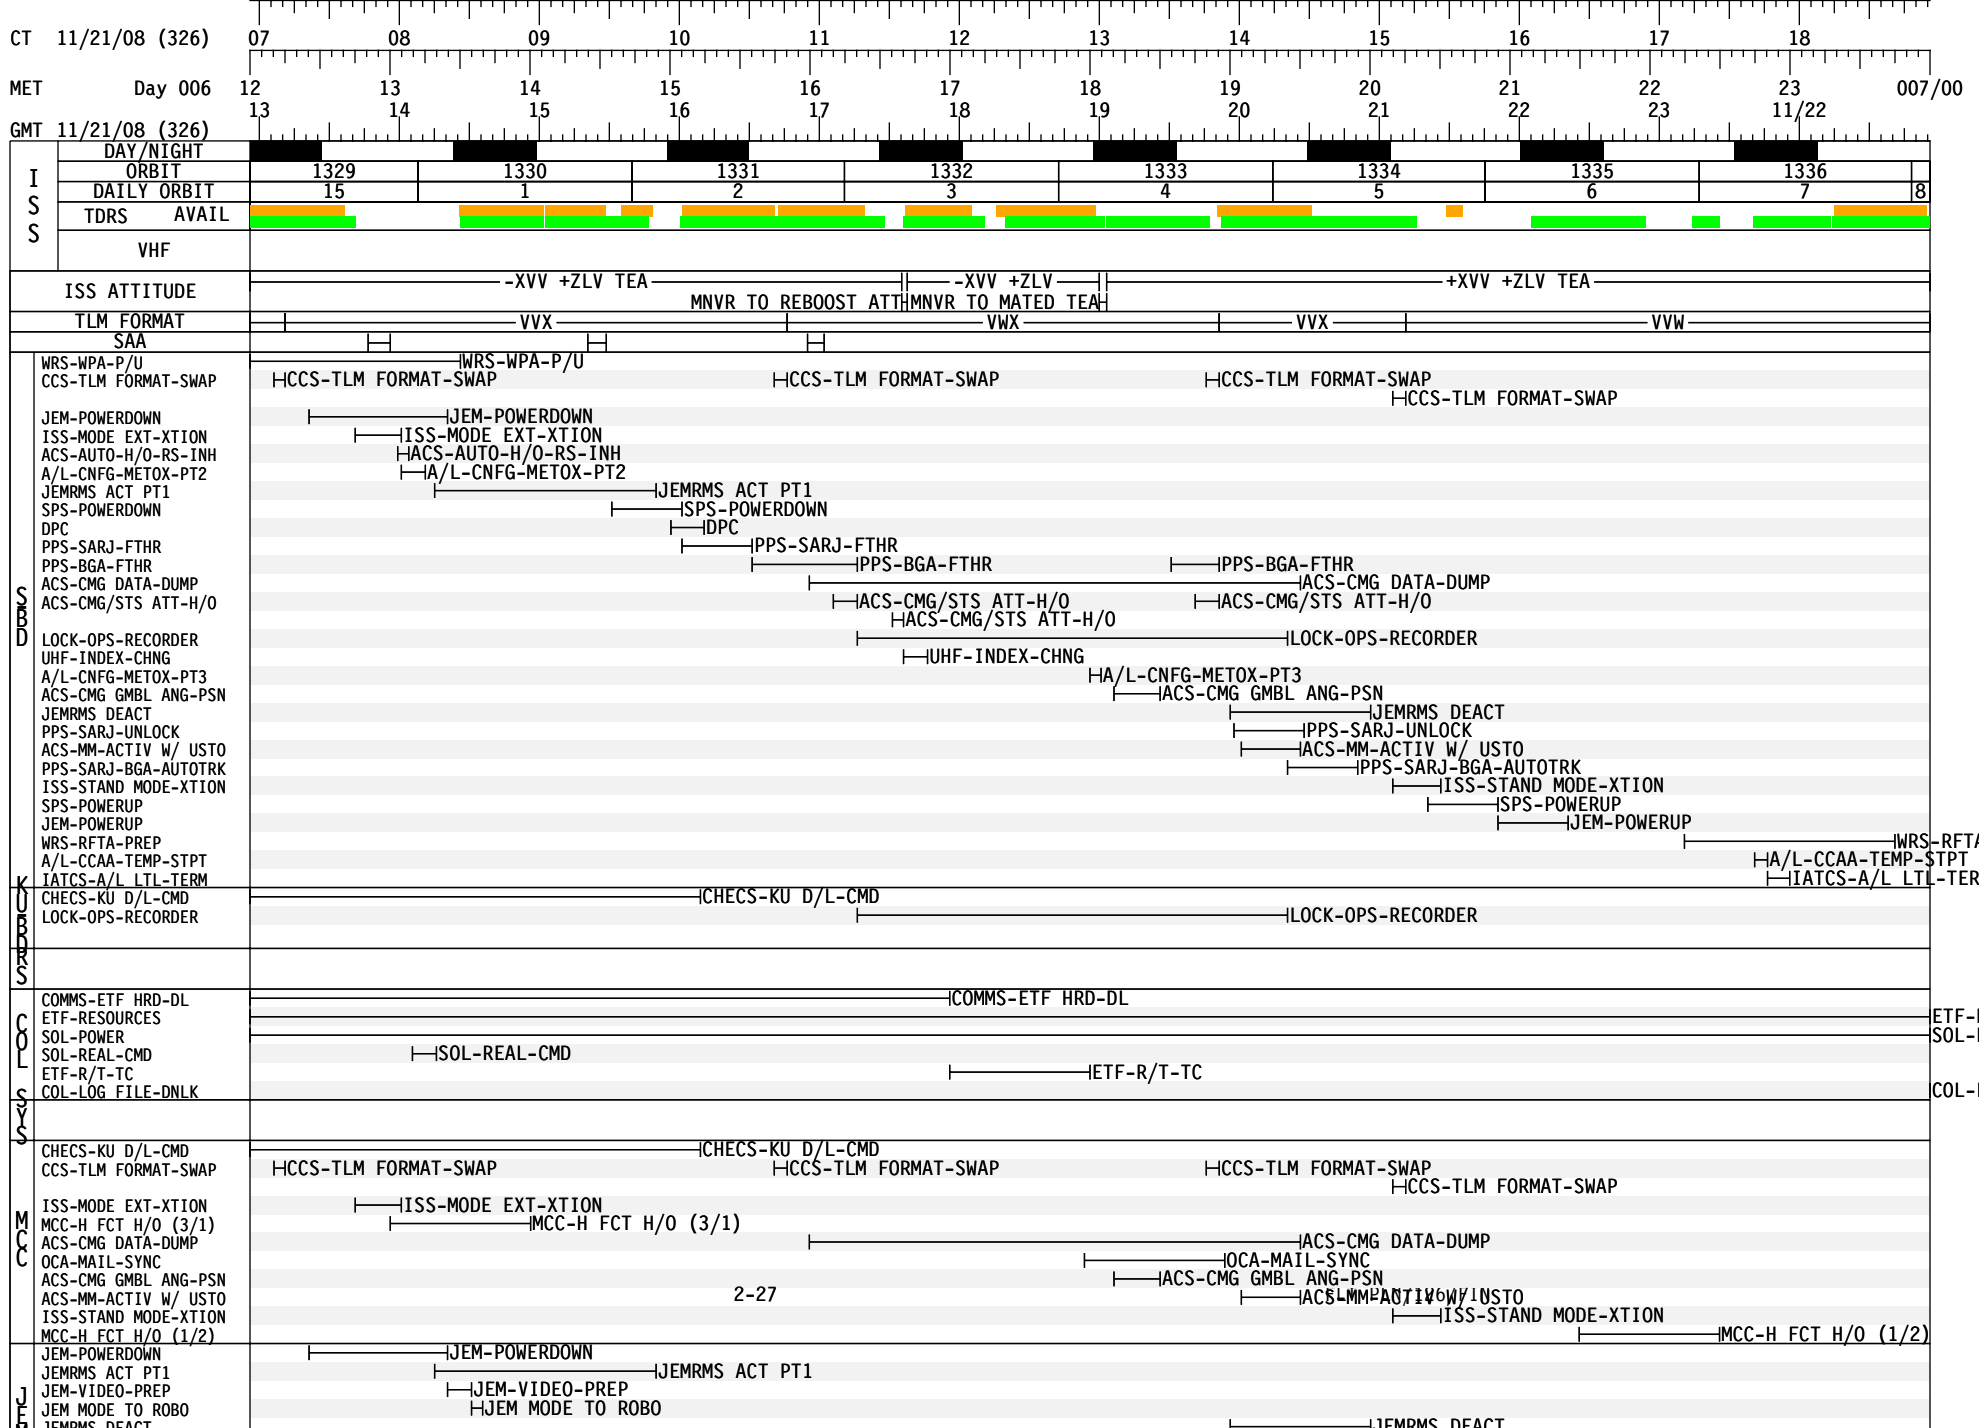

FD08

STS-126/ULF2 JOINT MSN SHRT TERM PLN