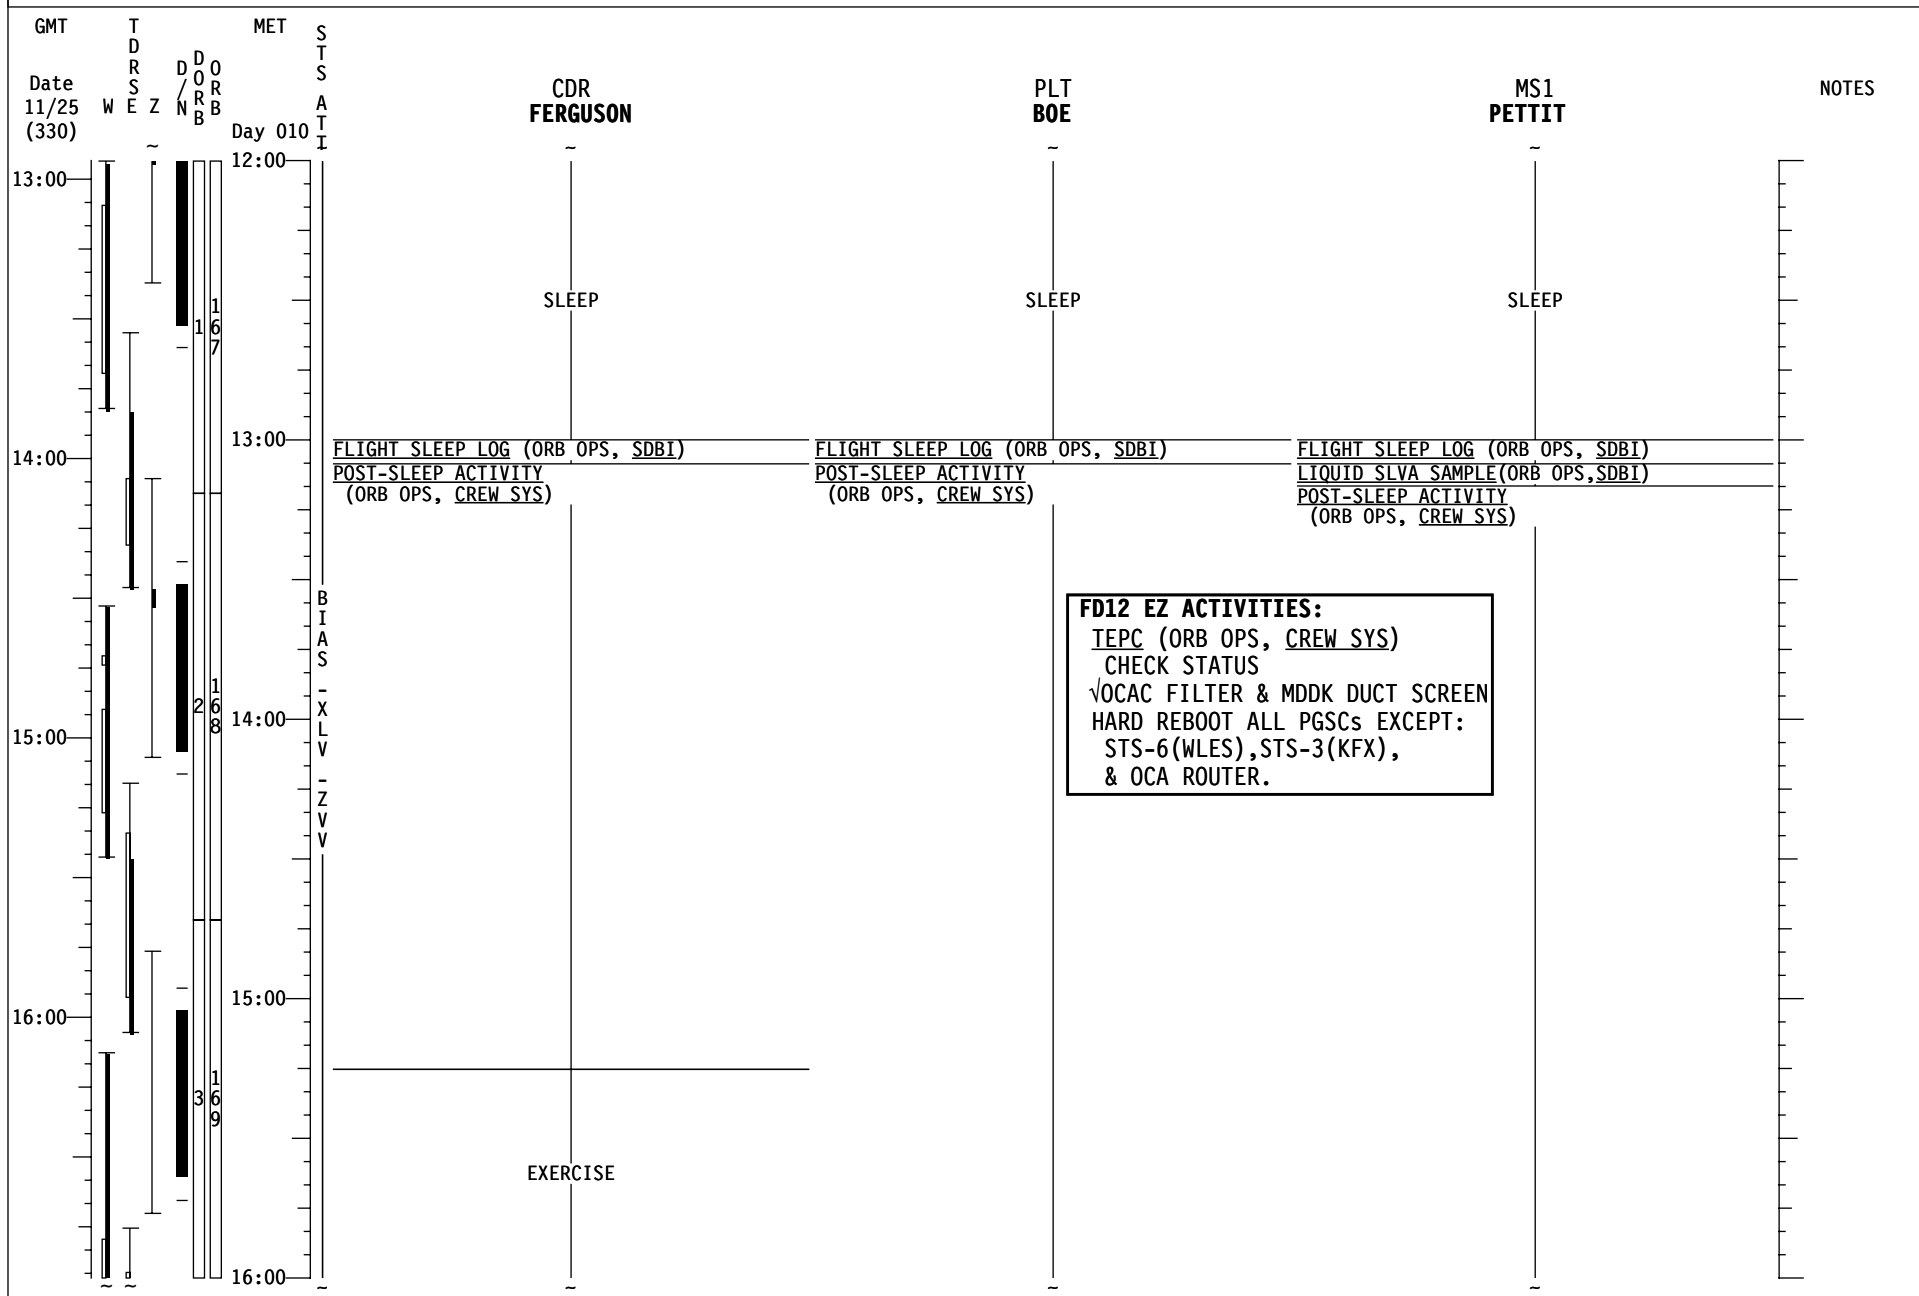

STS-126 FD (12)