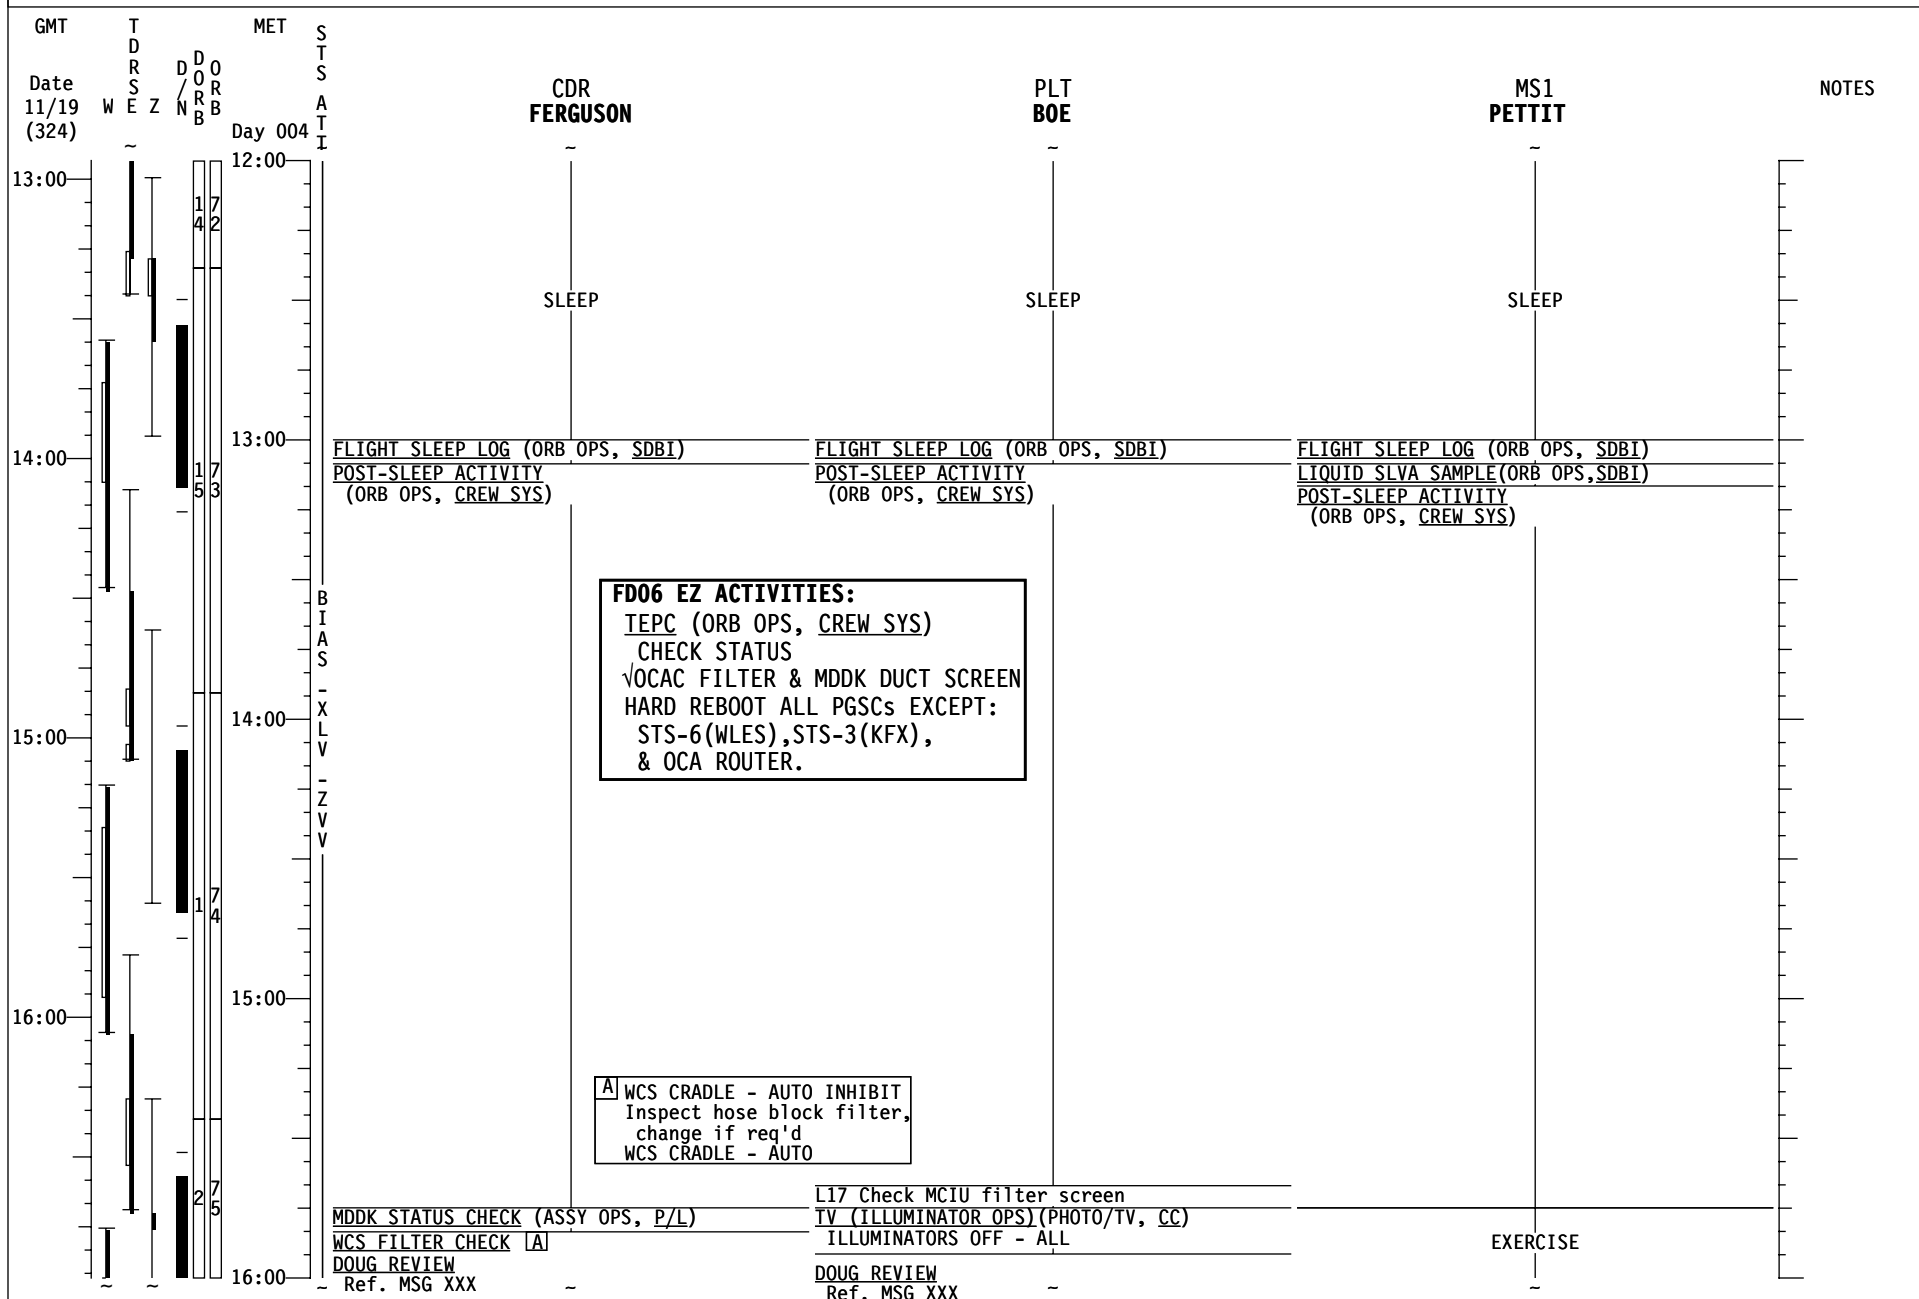

STS-126 FD (06)