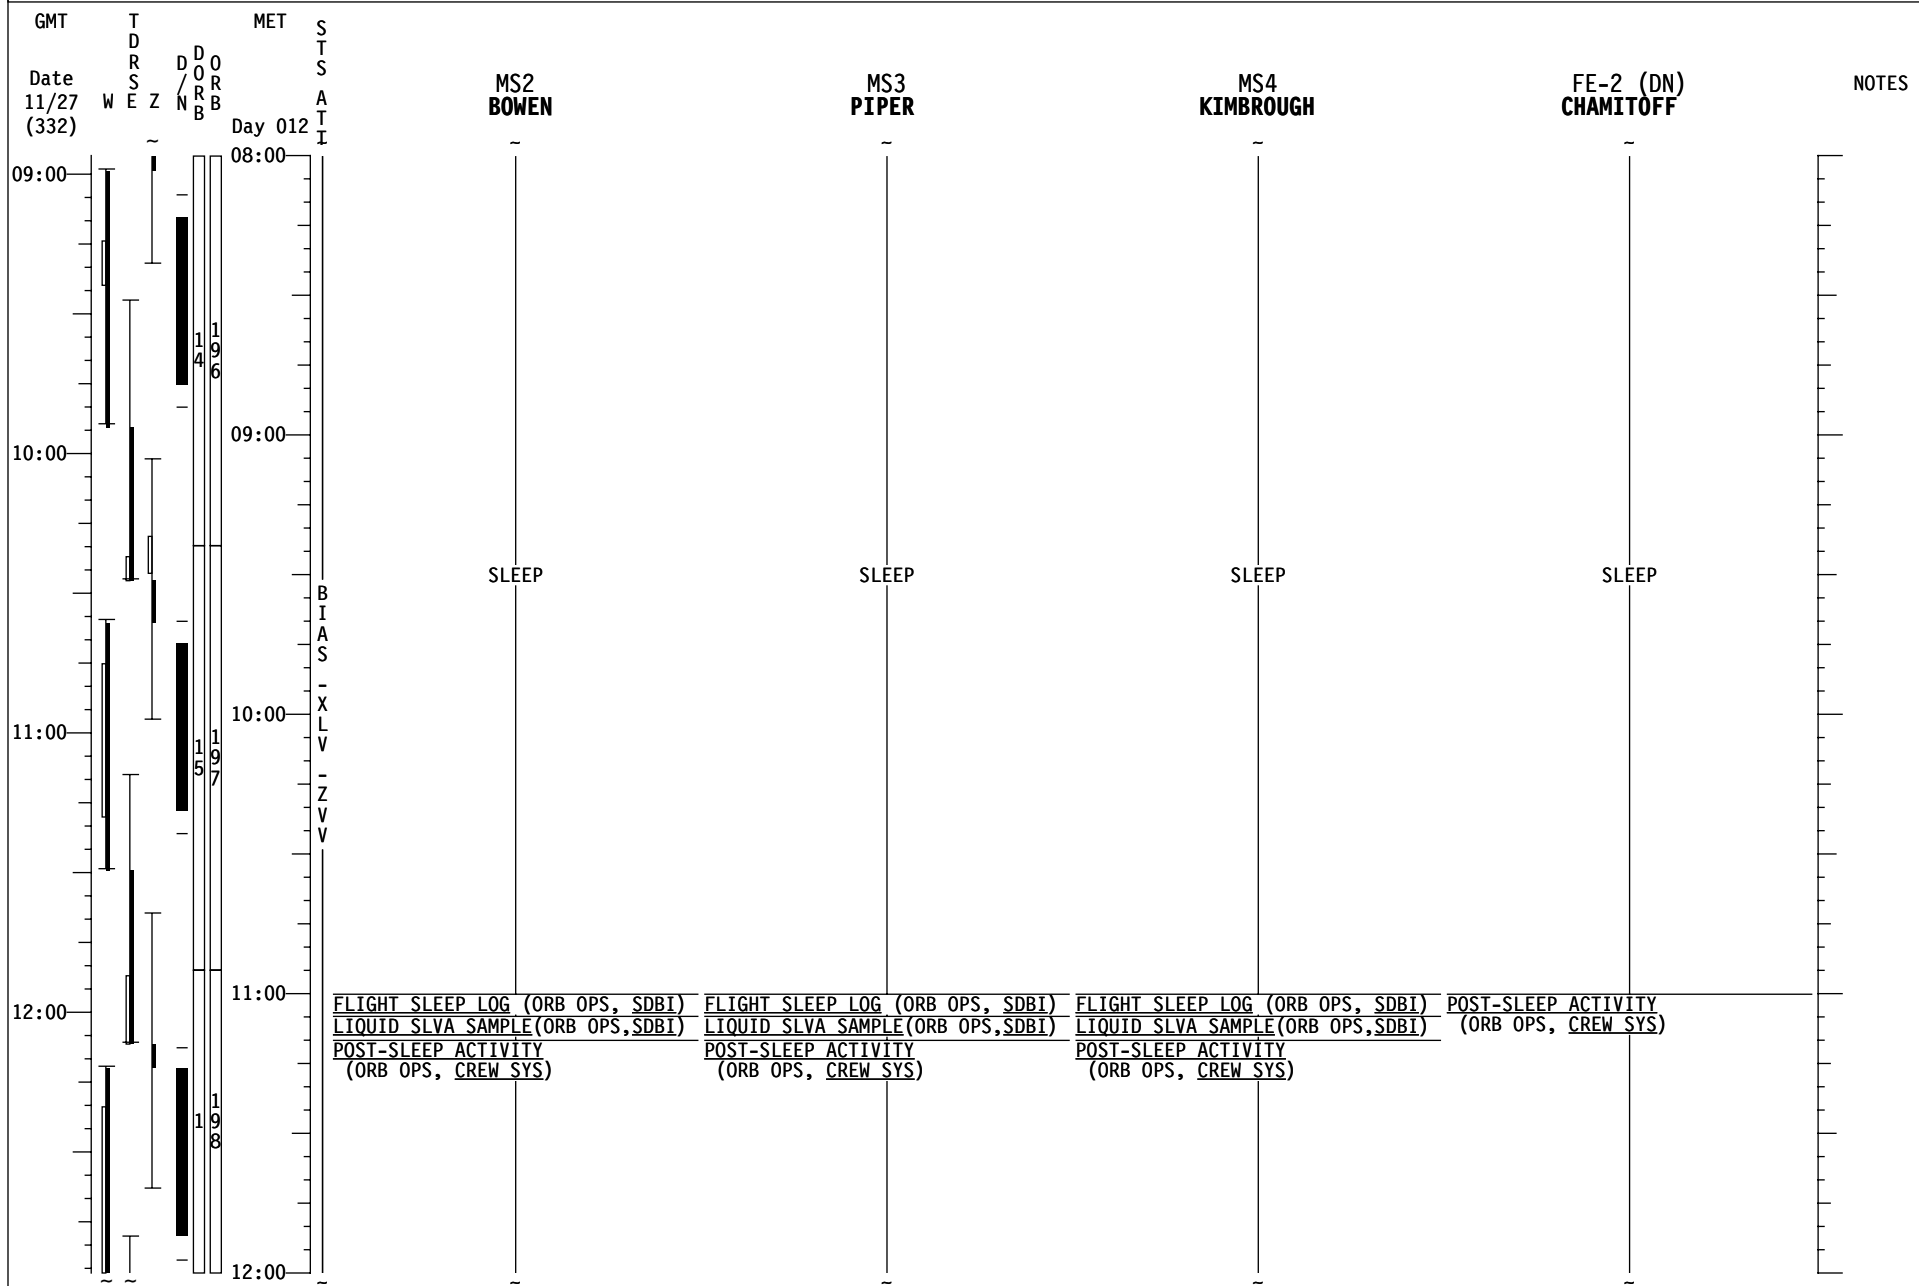

STS-126 FD (13)

STS-126 FD (13)

STS-126 FD (13)

STS-126 FD (13)

STS-126 FD (14)

STS-126 FD (14)

STS-126 FD (14)

GMT	TDRSEZ Date 11/27 (332)	MET Day 012	STS A T I	CDR FERGUSON	PLT BOE	MS1 PETTIT	NOTES
13:00	W	198	B I A S	POST-SLEEP ACTIVITY (ORB OPS, CREW SYS)	POST-SLEEP ACTIVITY (ORB OPS, CREW SYS)	POST-SLEEP ACTIVITY (ORB OPS, CREW SYS)	
			- X L V				
			- Z				
14:00		199		V06 STRK PWR - Z - ON V PRIORITY PWRUP GRP B (ORB PKT, PRIOR PWRDN) Steps 12 (IMU 1) & 6 (Triple G2)	IMU STAR OF OPPTY ALIGN (ORB OPS,GNC) 06 STRK PWR - Z - ON PRIORITY PWRUP GRP B (ORB PKT, PRIOR PWRDN) Steps 12 (IMU 1) & 6 (Triple G2)		
				JOINT OPS: 3.110 HANDOVER ATTITUDE CONTROL CMG TA to ORBITER MNVR (TRK) -XLV +ZVV (UNDOCK) TG=2 BV=5 P=180 Y=0 OM=0 B12/AUTO/VERN Init TRK When in attitude, select DAP A	SSV OUTFATE - 3 L17 Check MCIU filter screen	SSPTS OPCU DEACT [A]	
				POST-SLEEP ACTIVITY (ORB OPS, CREW SYS)	POST-SLEEP ACTIVITY (ORB OPS, CREW SYS)	POST-SLEEP ACTIVITY (ORB OPS, CREW SYS)	UPDATE TFL 199 MPLM PRESSURE CHECK UPDATE TFL 184
				UNDOCKING AND SEPARATION (RNDZ, UNDOCK/SEP T/L)	UNDOCKING AND SEPARATION (RNDZ, UNDOCK/SEP T/L)	UNDOCKING AND SEPARATION (RNDZ, UNDOCK/SEP T/L)	
15:00		200	U N D O C K / F L				
				FLYAROUND (RNDZ, UNDOCK/SEP T/L)	FLYAROUND (RNDZ, UNDOCK/SEP T/L)	FLYAROUND (RNDZ, UNDOCK/SEP T/L)	UPLINK β21 ONLY Box 30,40, 42
16:00		201	A R O U N D / S E P				
				SEP/FLYAROUND (RNDZ, UNDOCK/SEP T/L)	SEP/FLYAROUND (RNDZ, UNDOCK/SEP T/L)	SEP/FLYAROUND (RNDZ, UNDOCK/SEP T/L)	