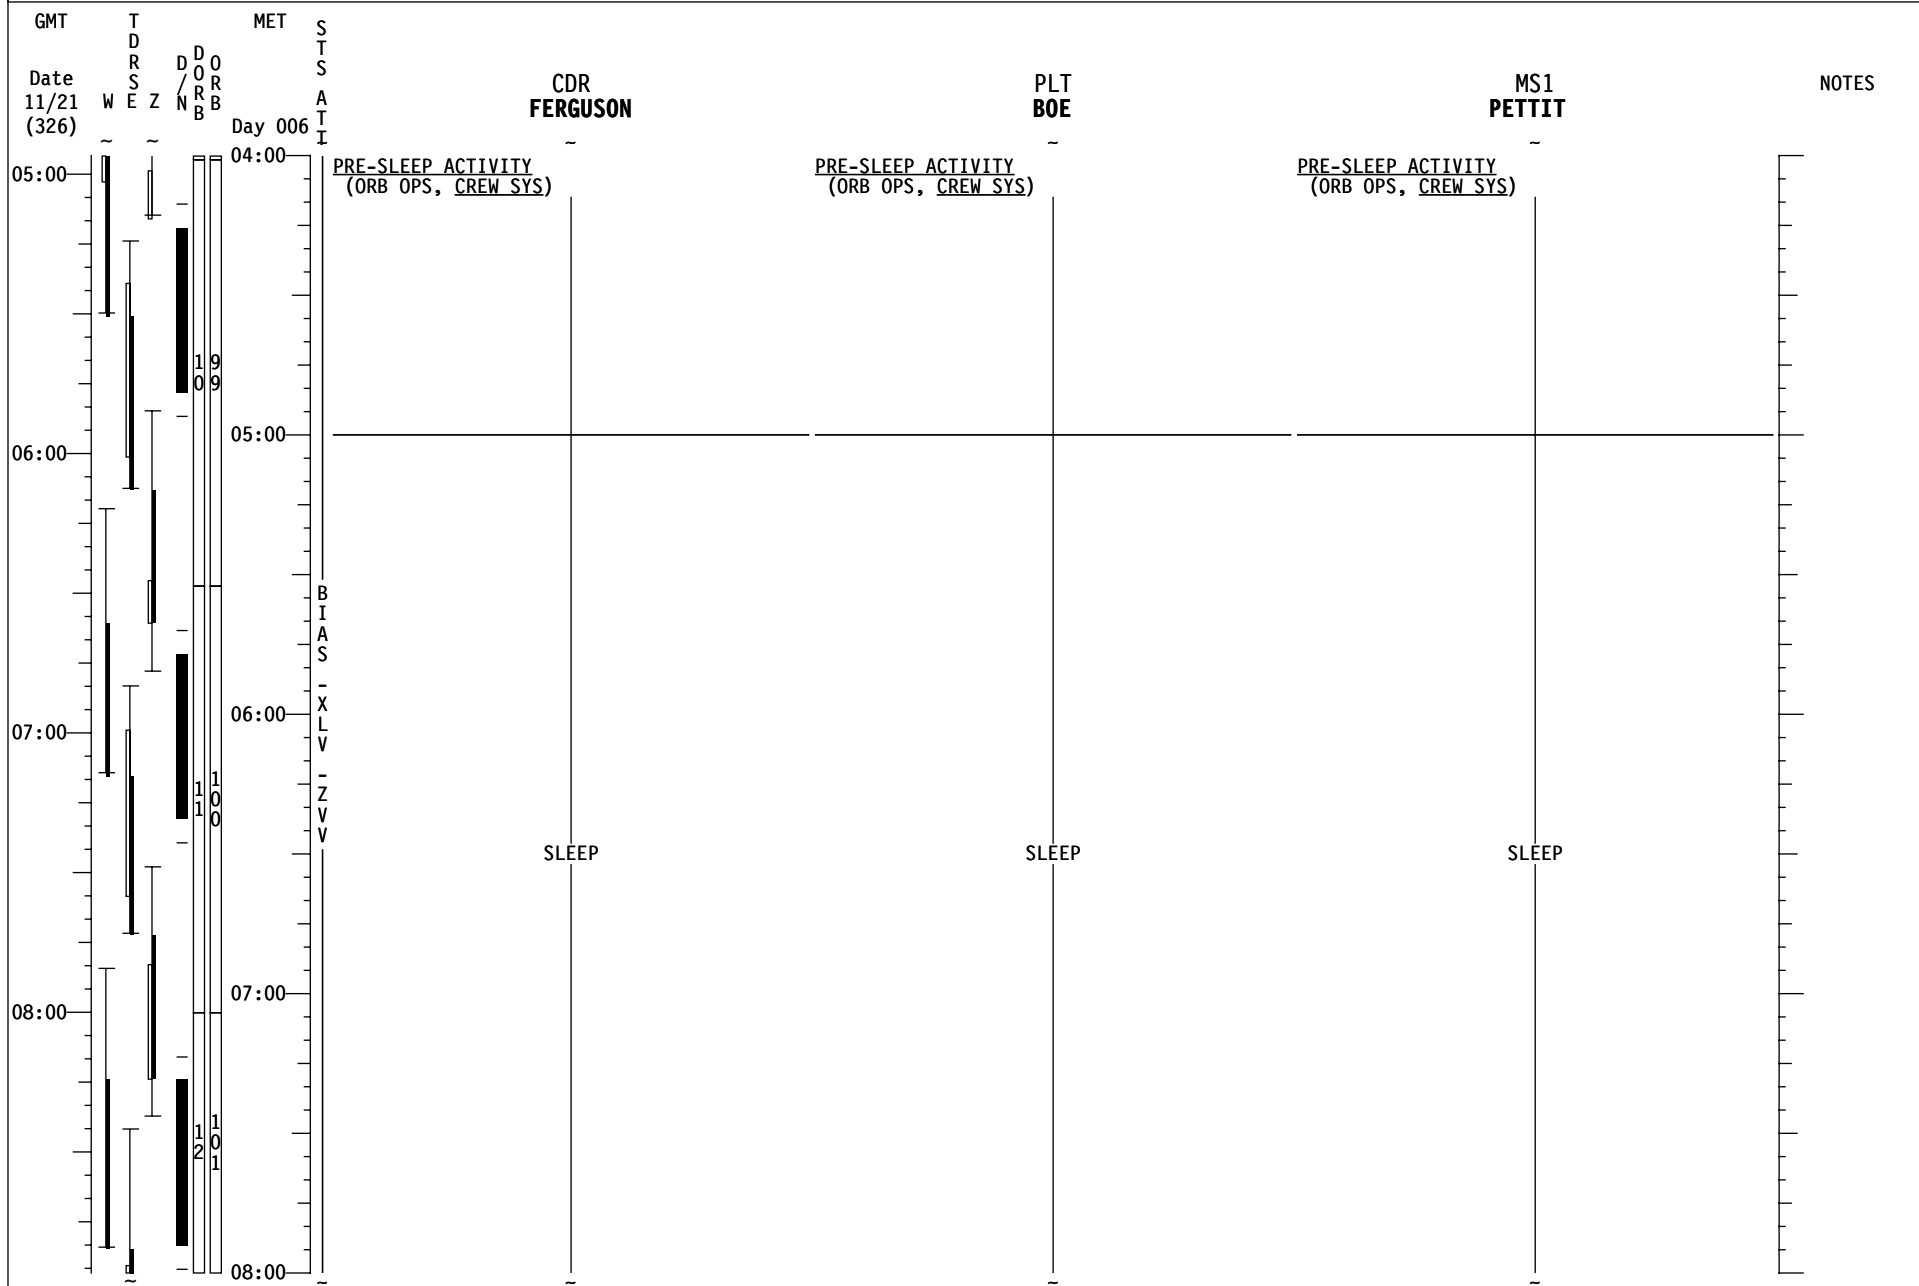

STS-126 FD (07)