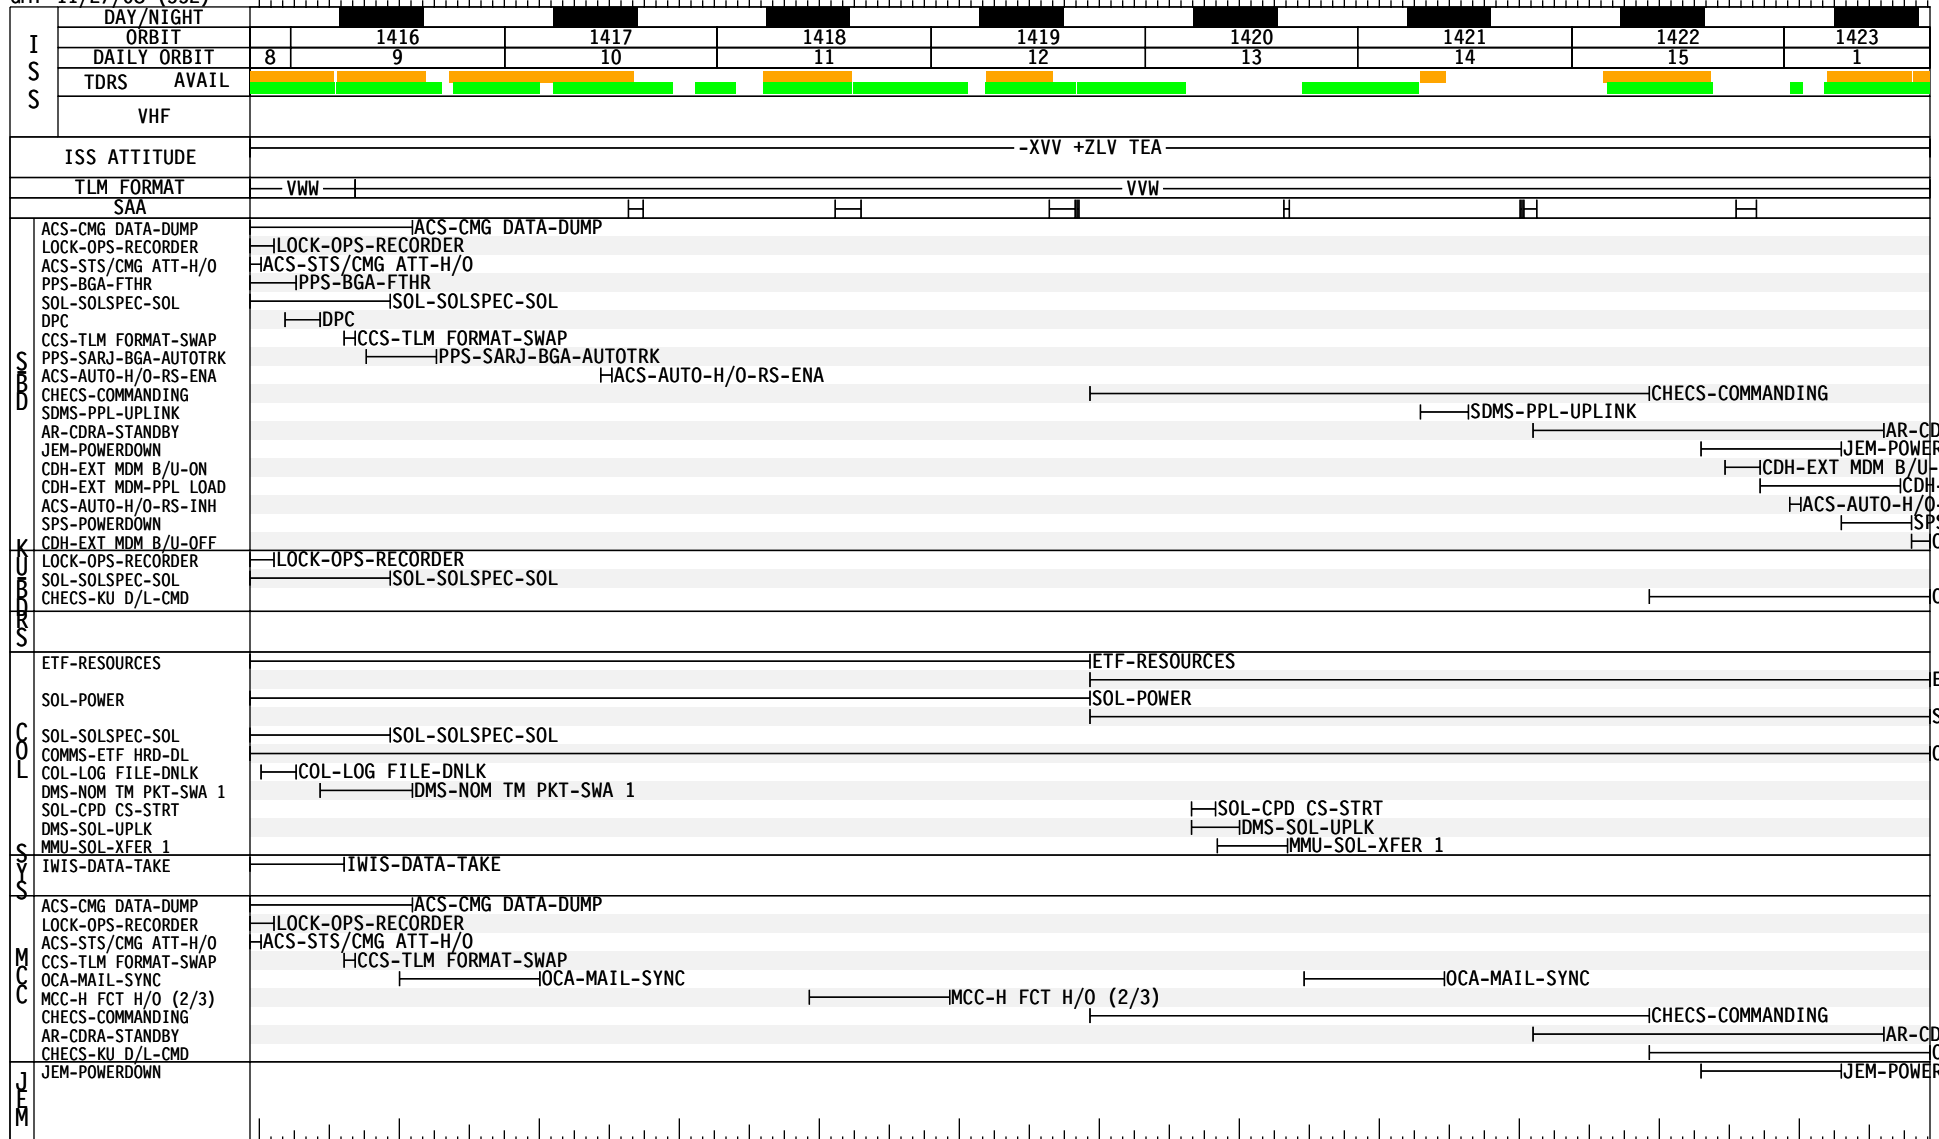

STS-126/ULF2 JOINT MSN SHRT TERM PLN

CT 11/26/08 (331)

MET Day 012 012/00

GMT 11/27/08 (332)

NOTES: