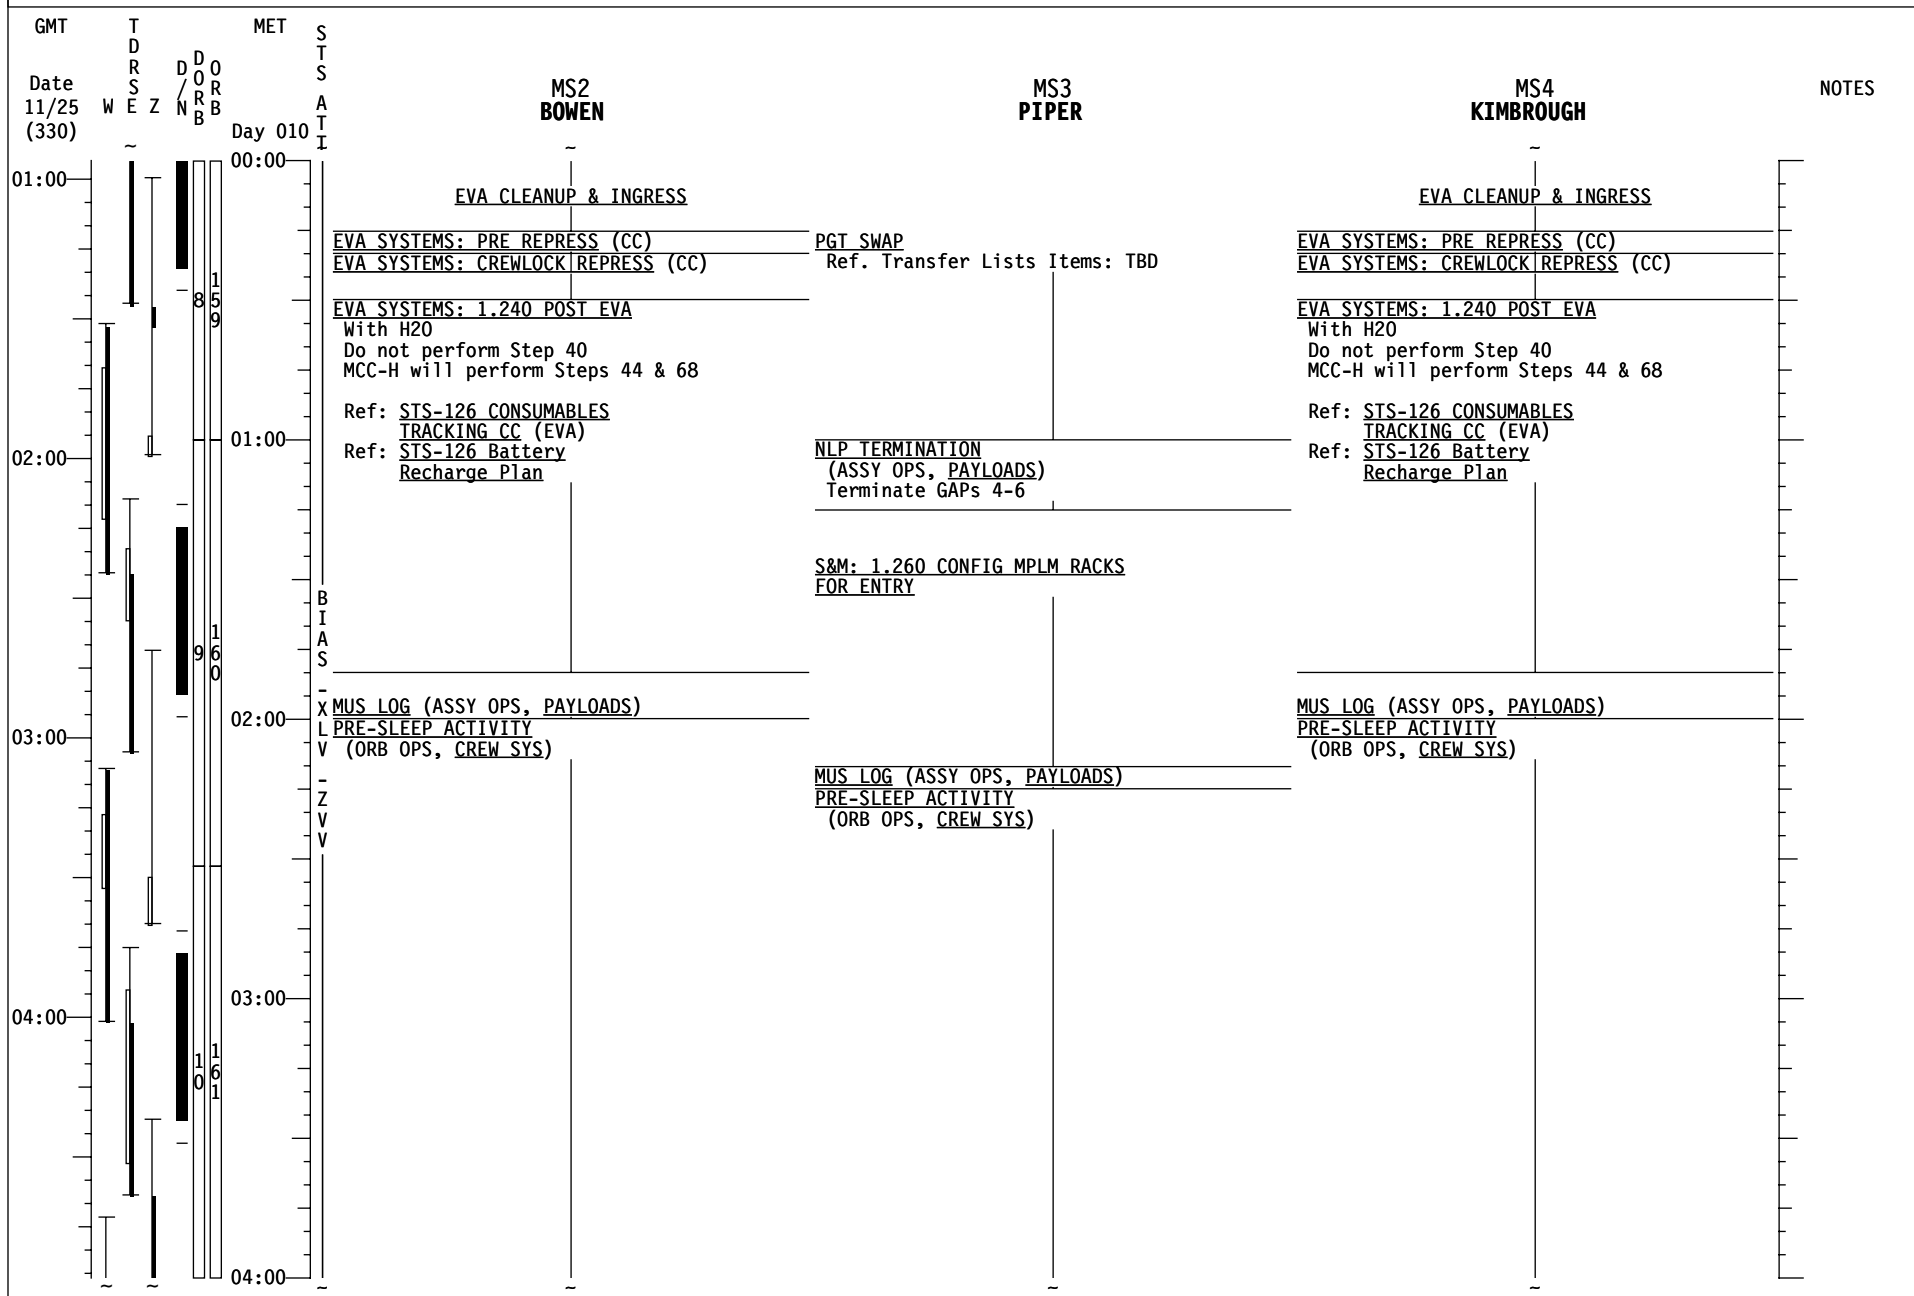

STS-126 FD (11)