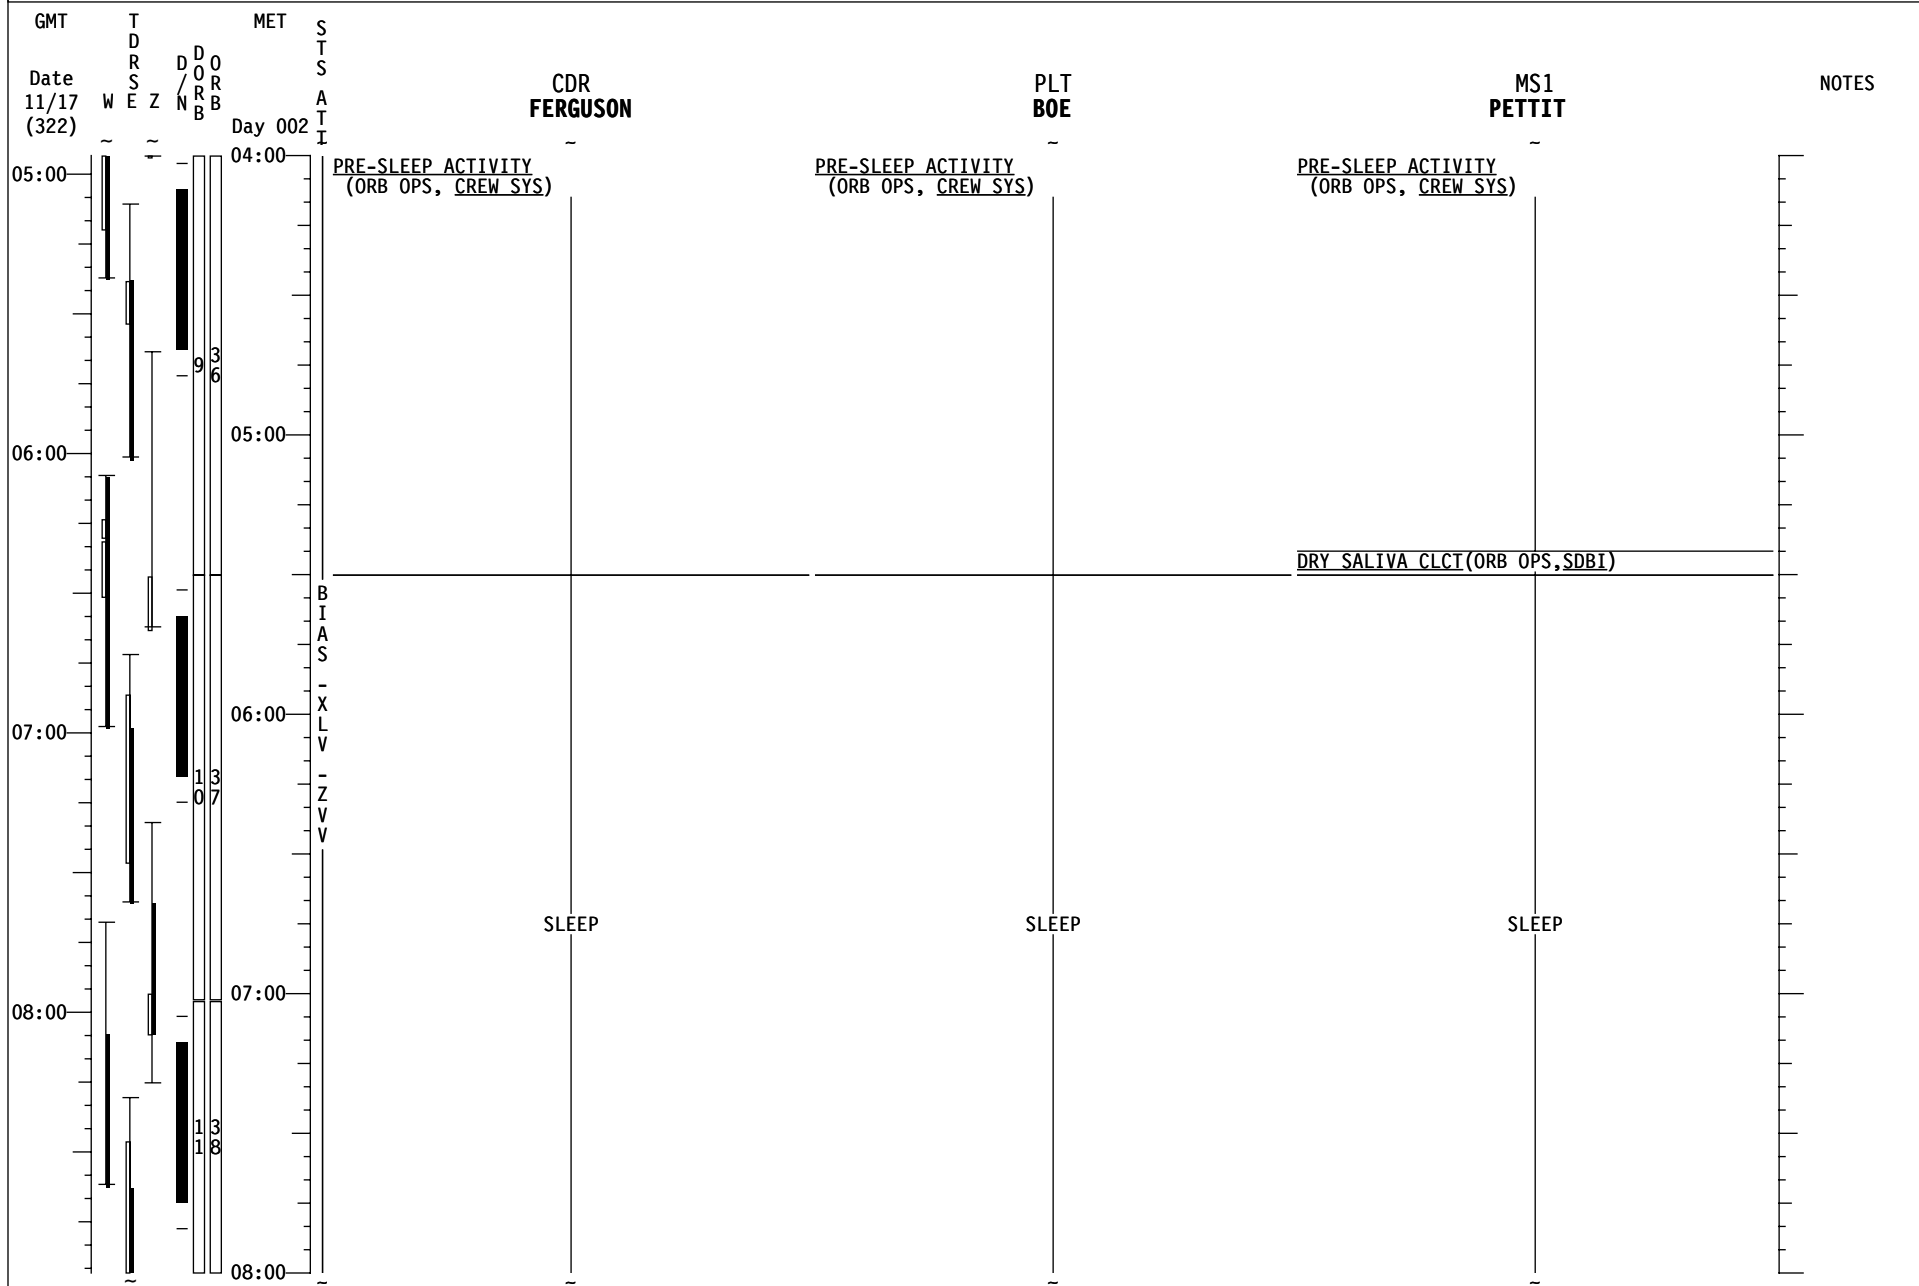

STS-126 FD (03)