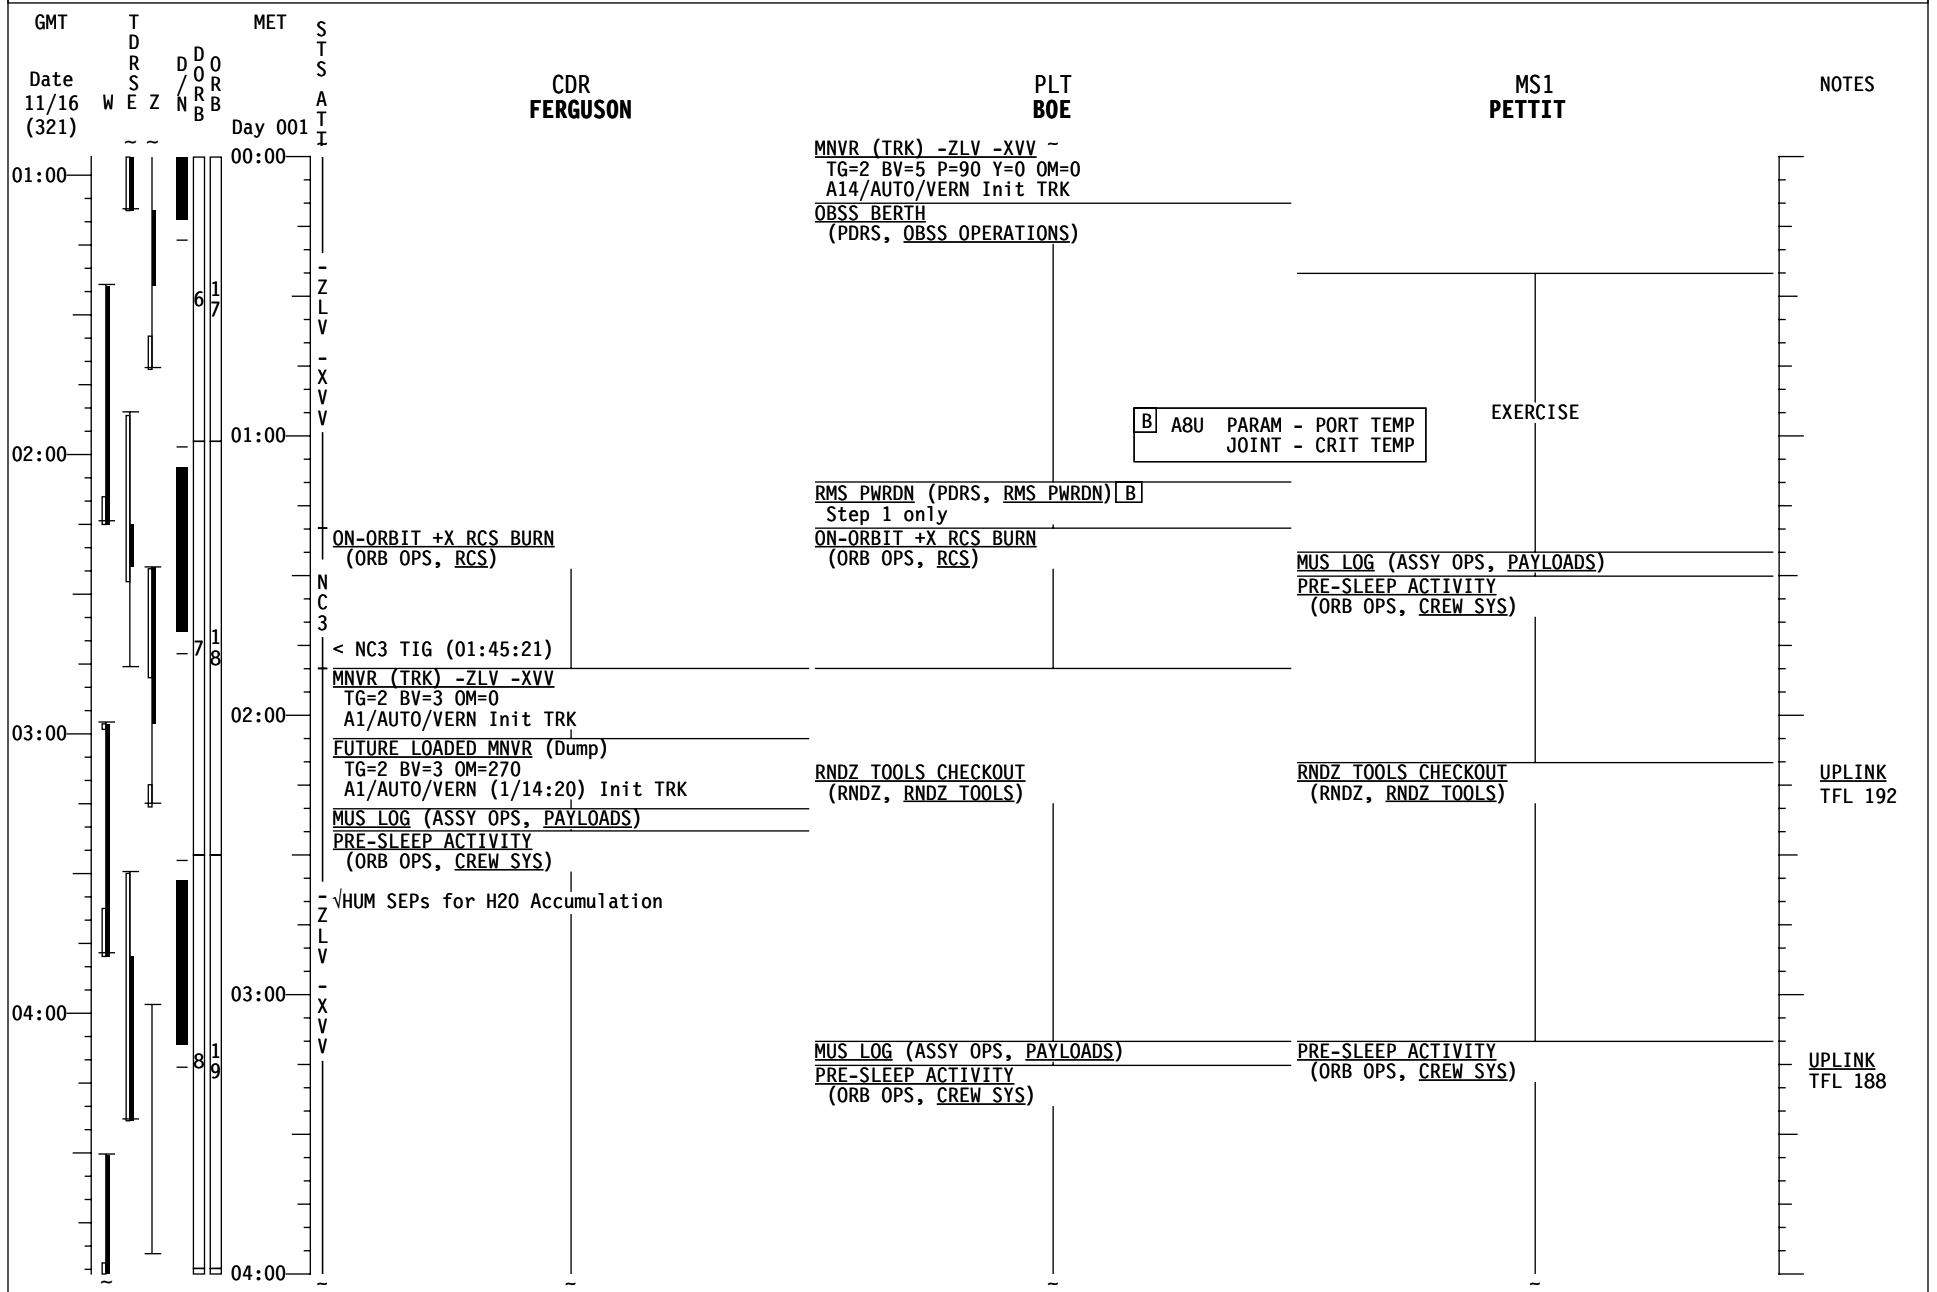

STS-126 FD (02)