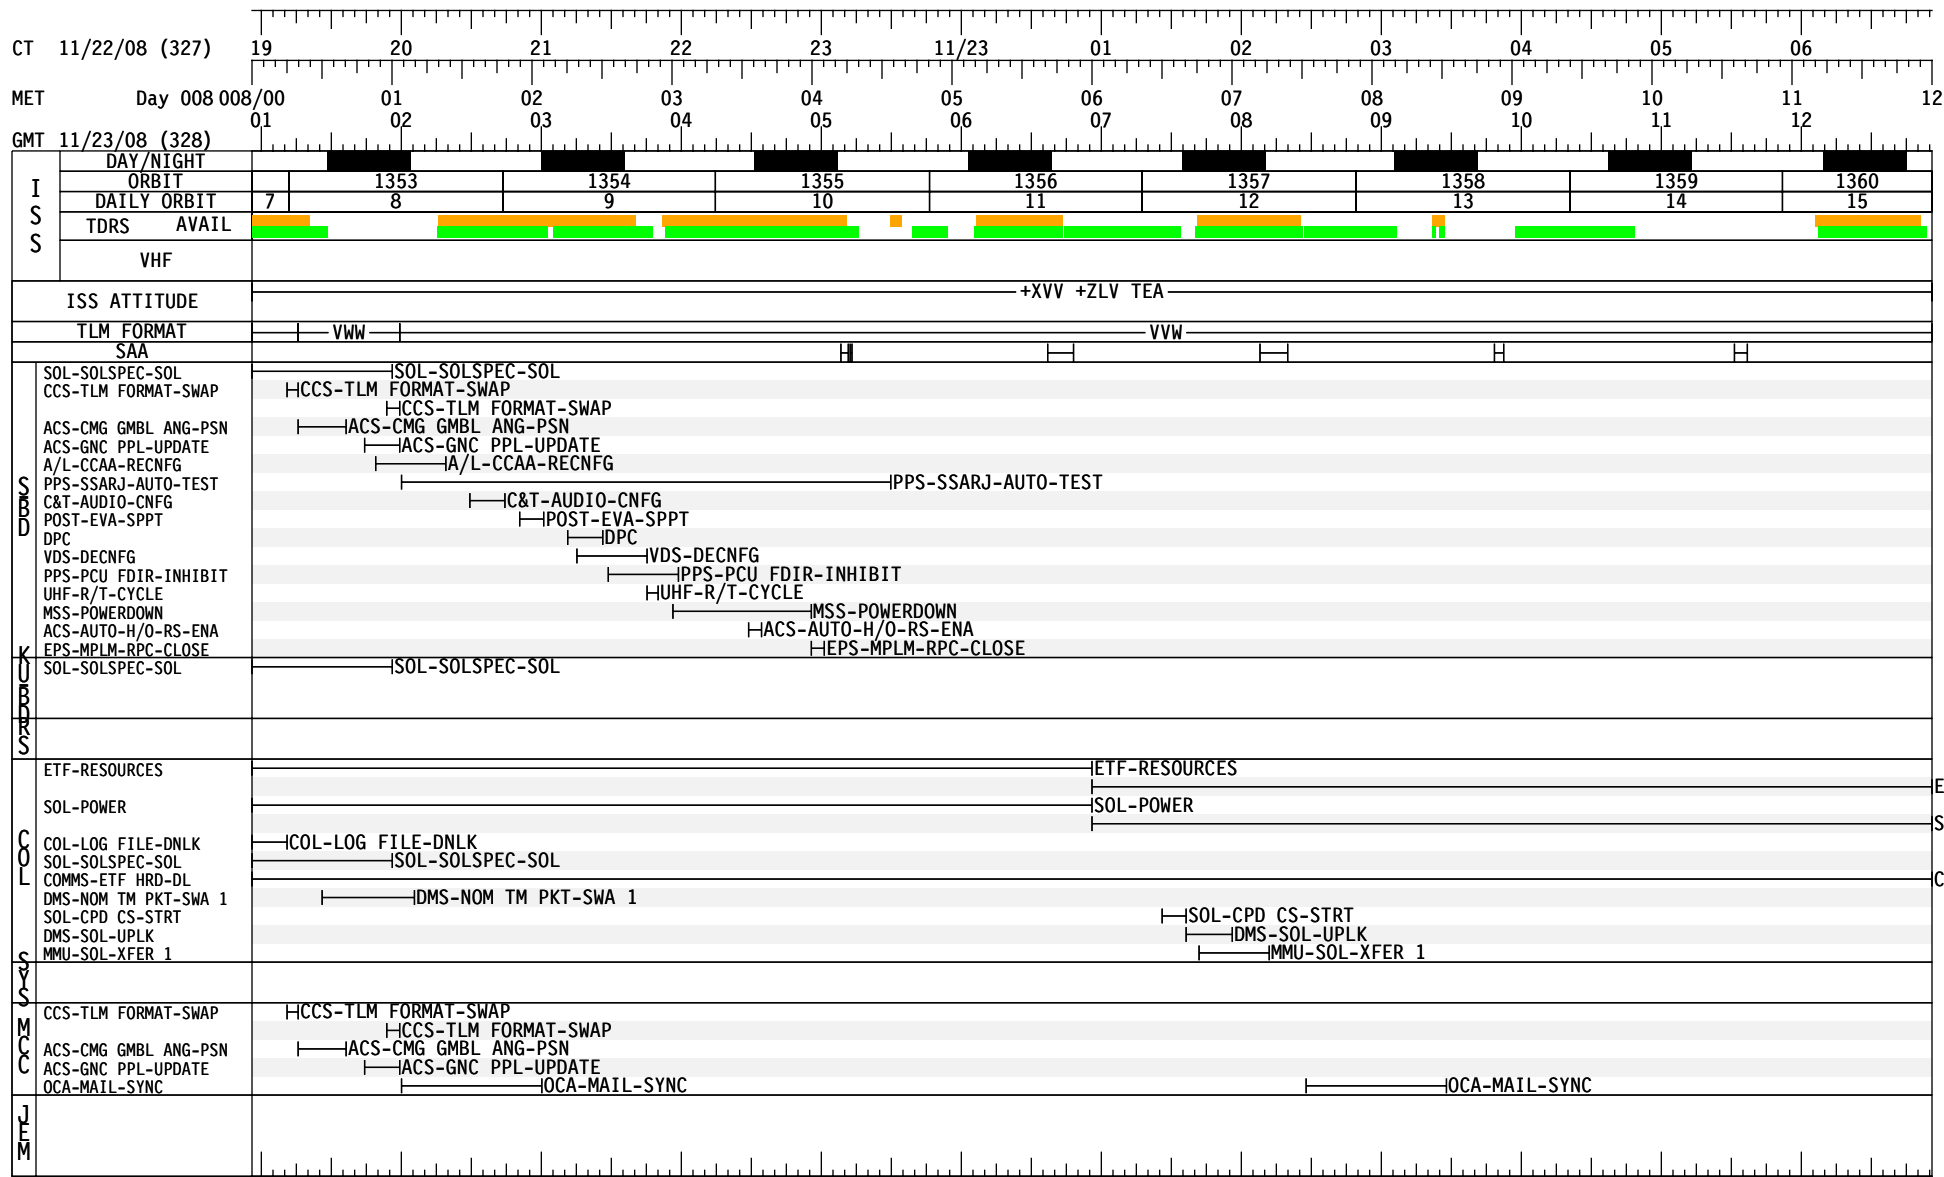

STS-126/ULF2 JOINT MSN SHRT TERM PLN

NOTES: