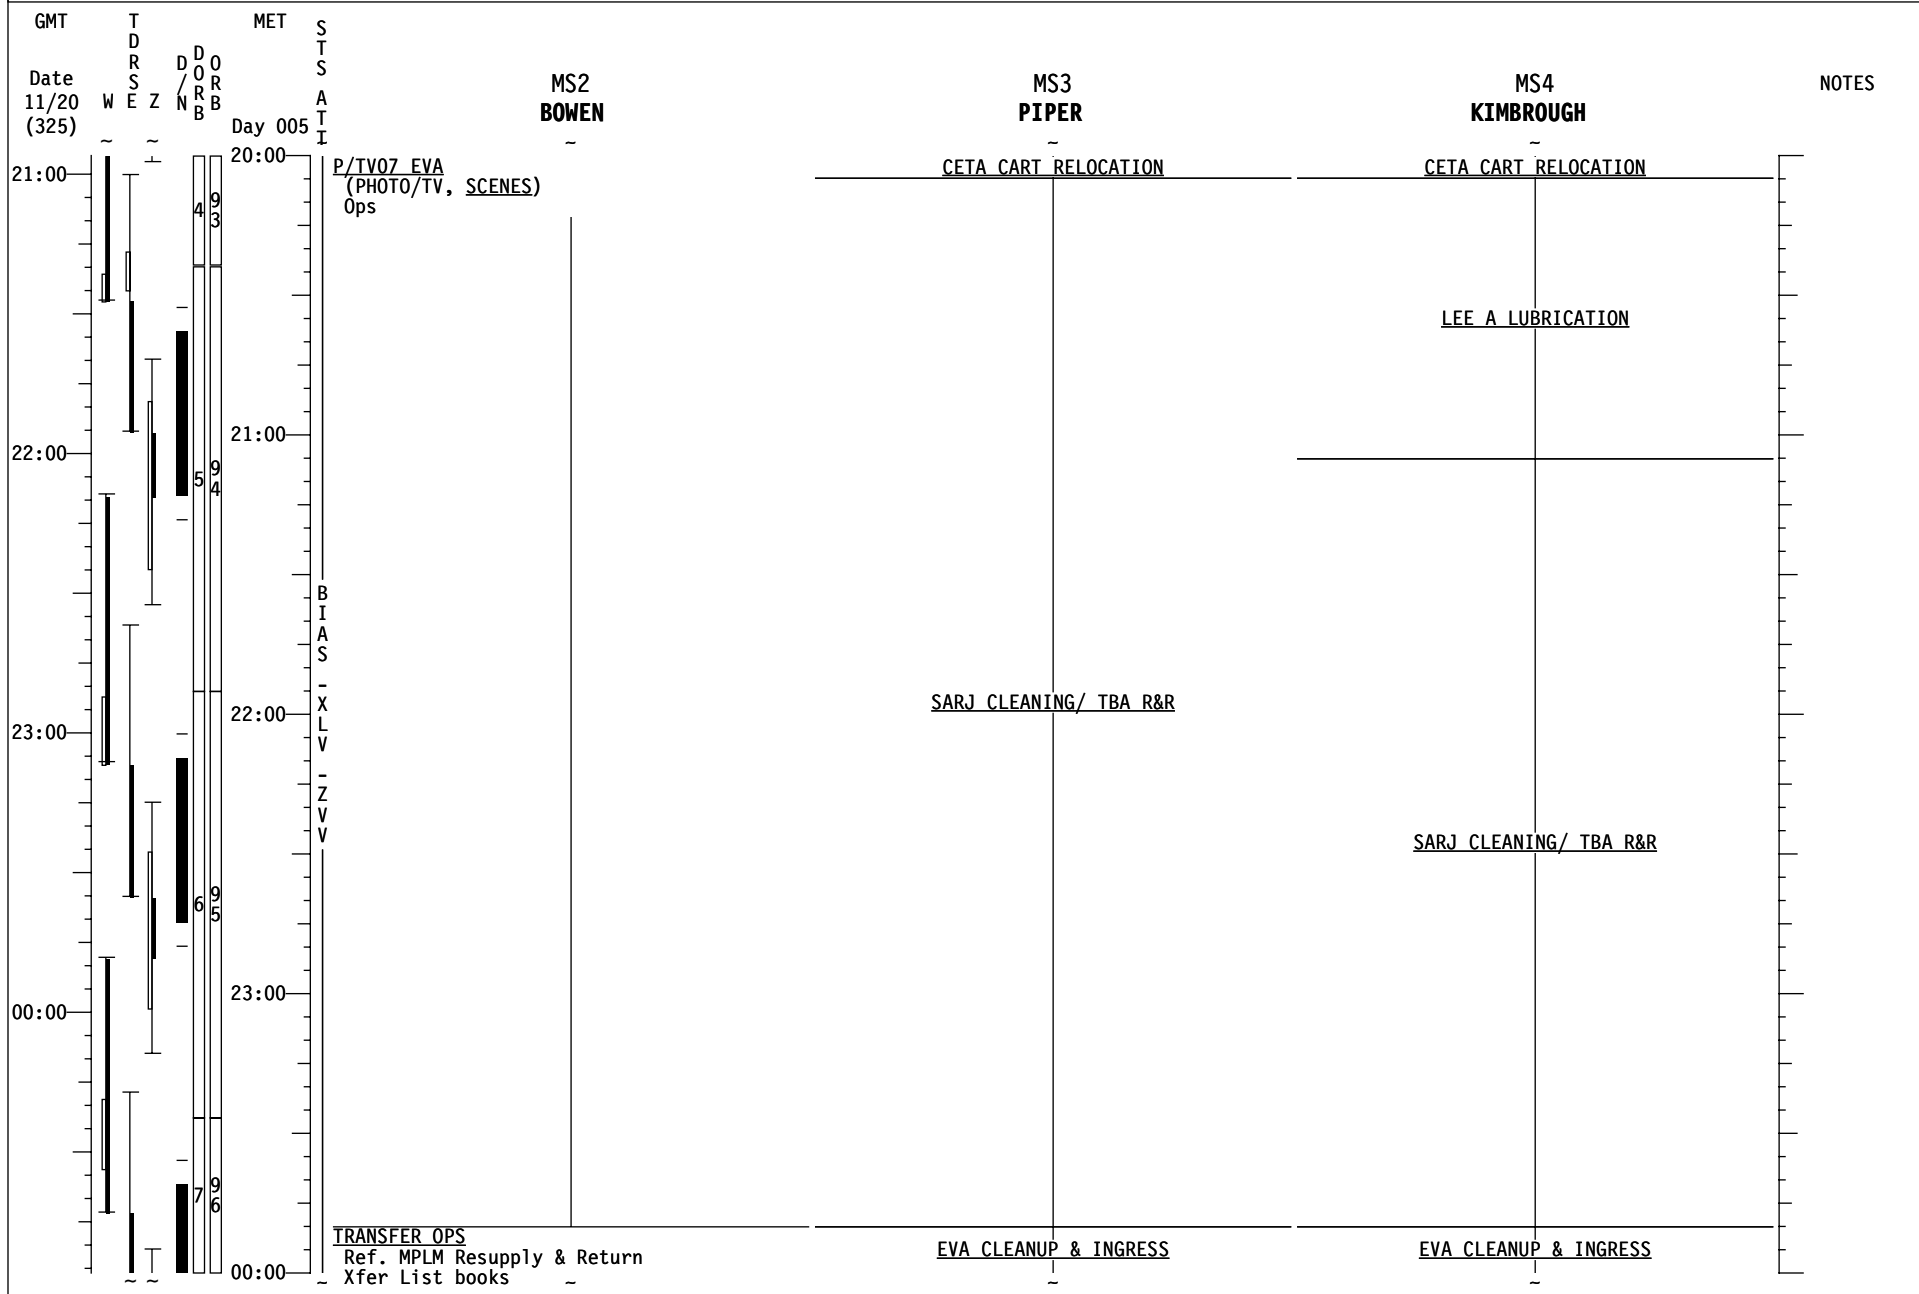

STS-126 FD (07)