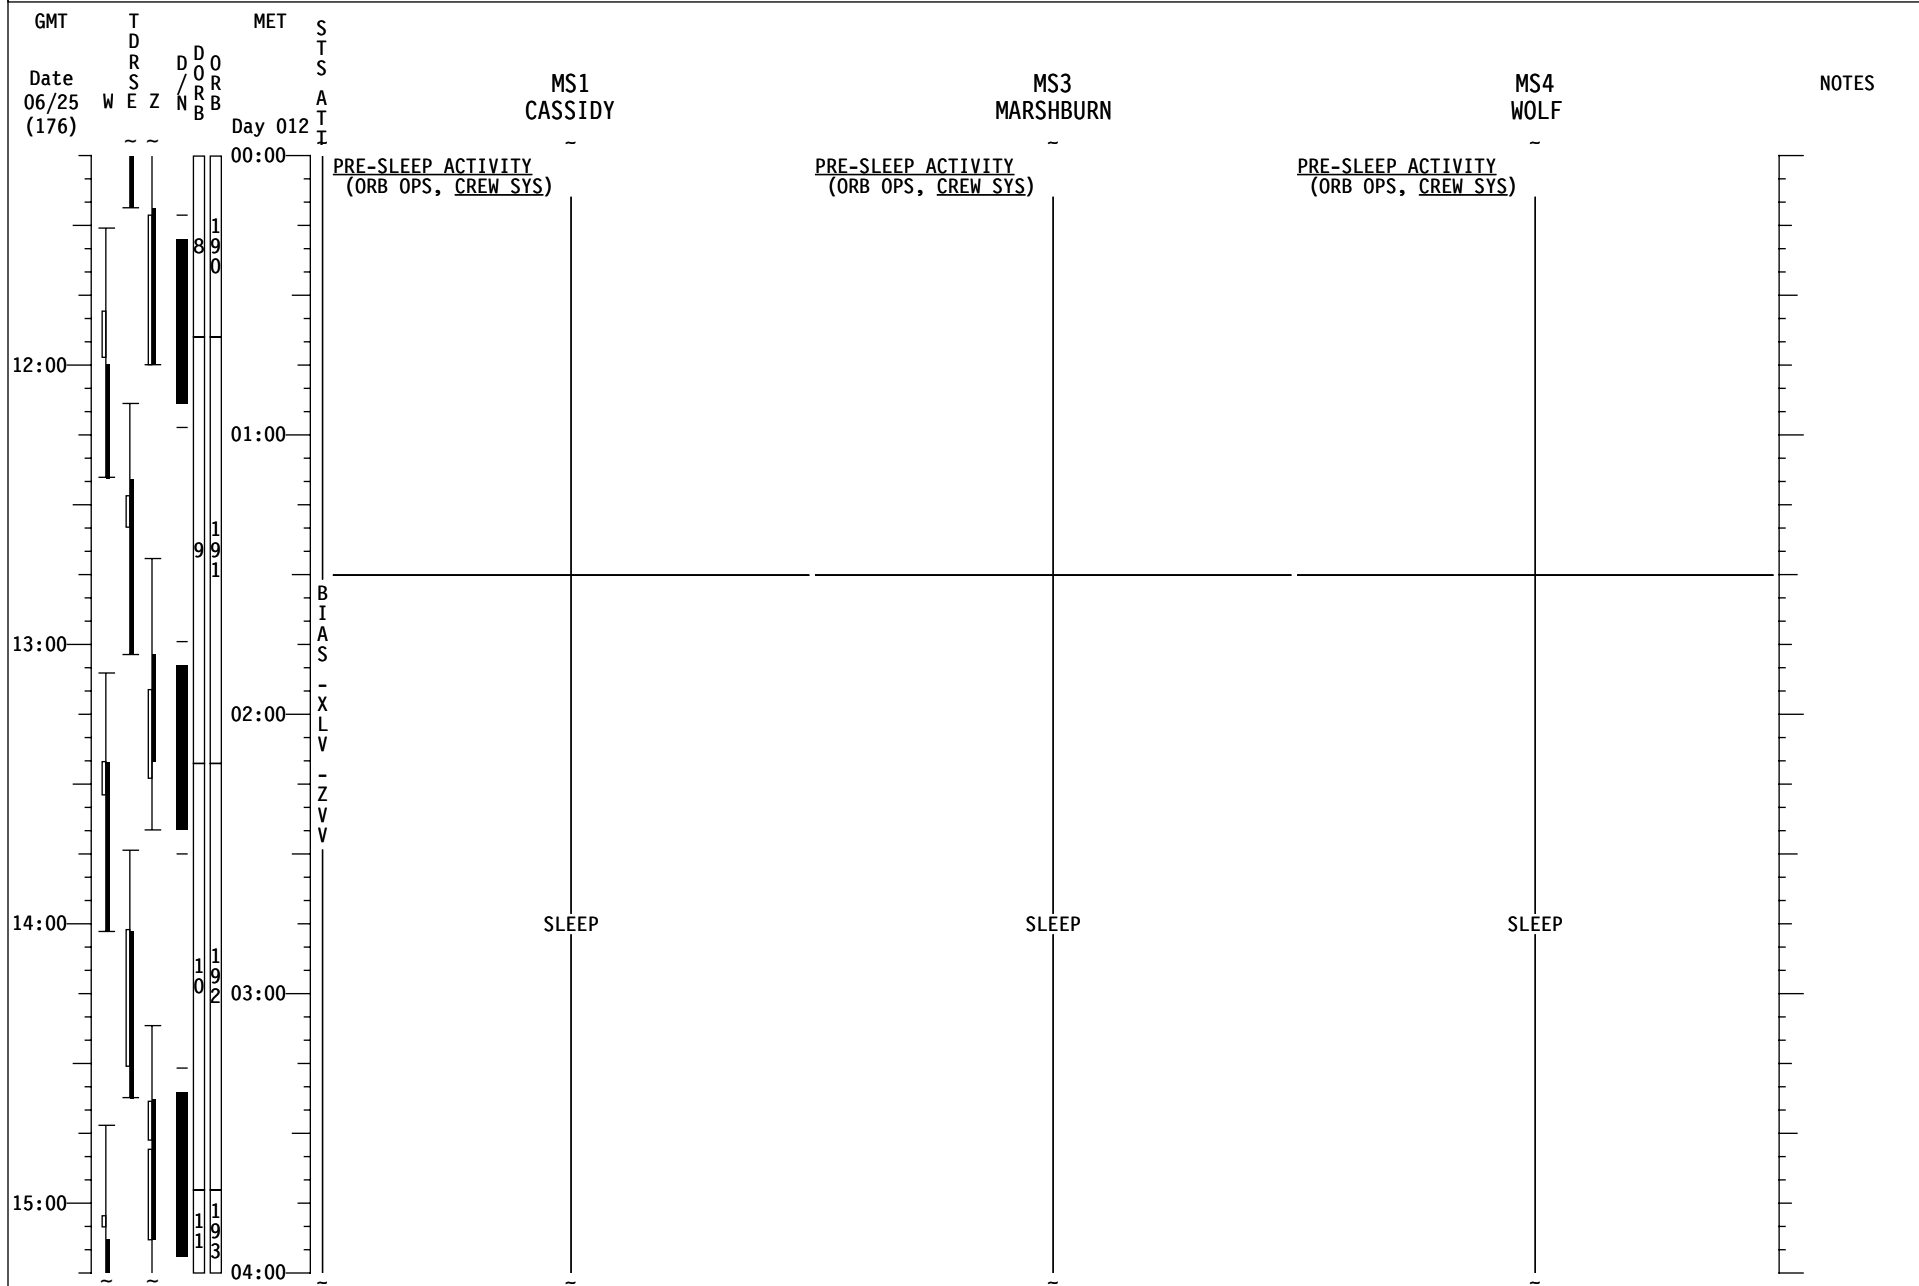

STS-127 FD (13)