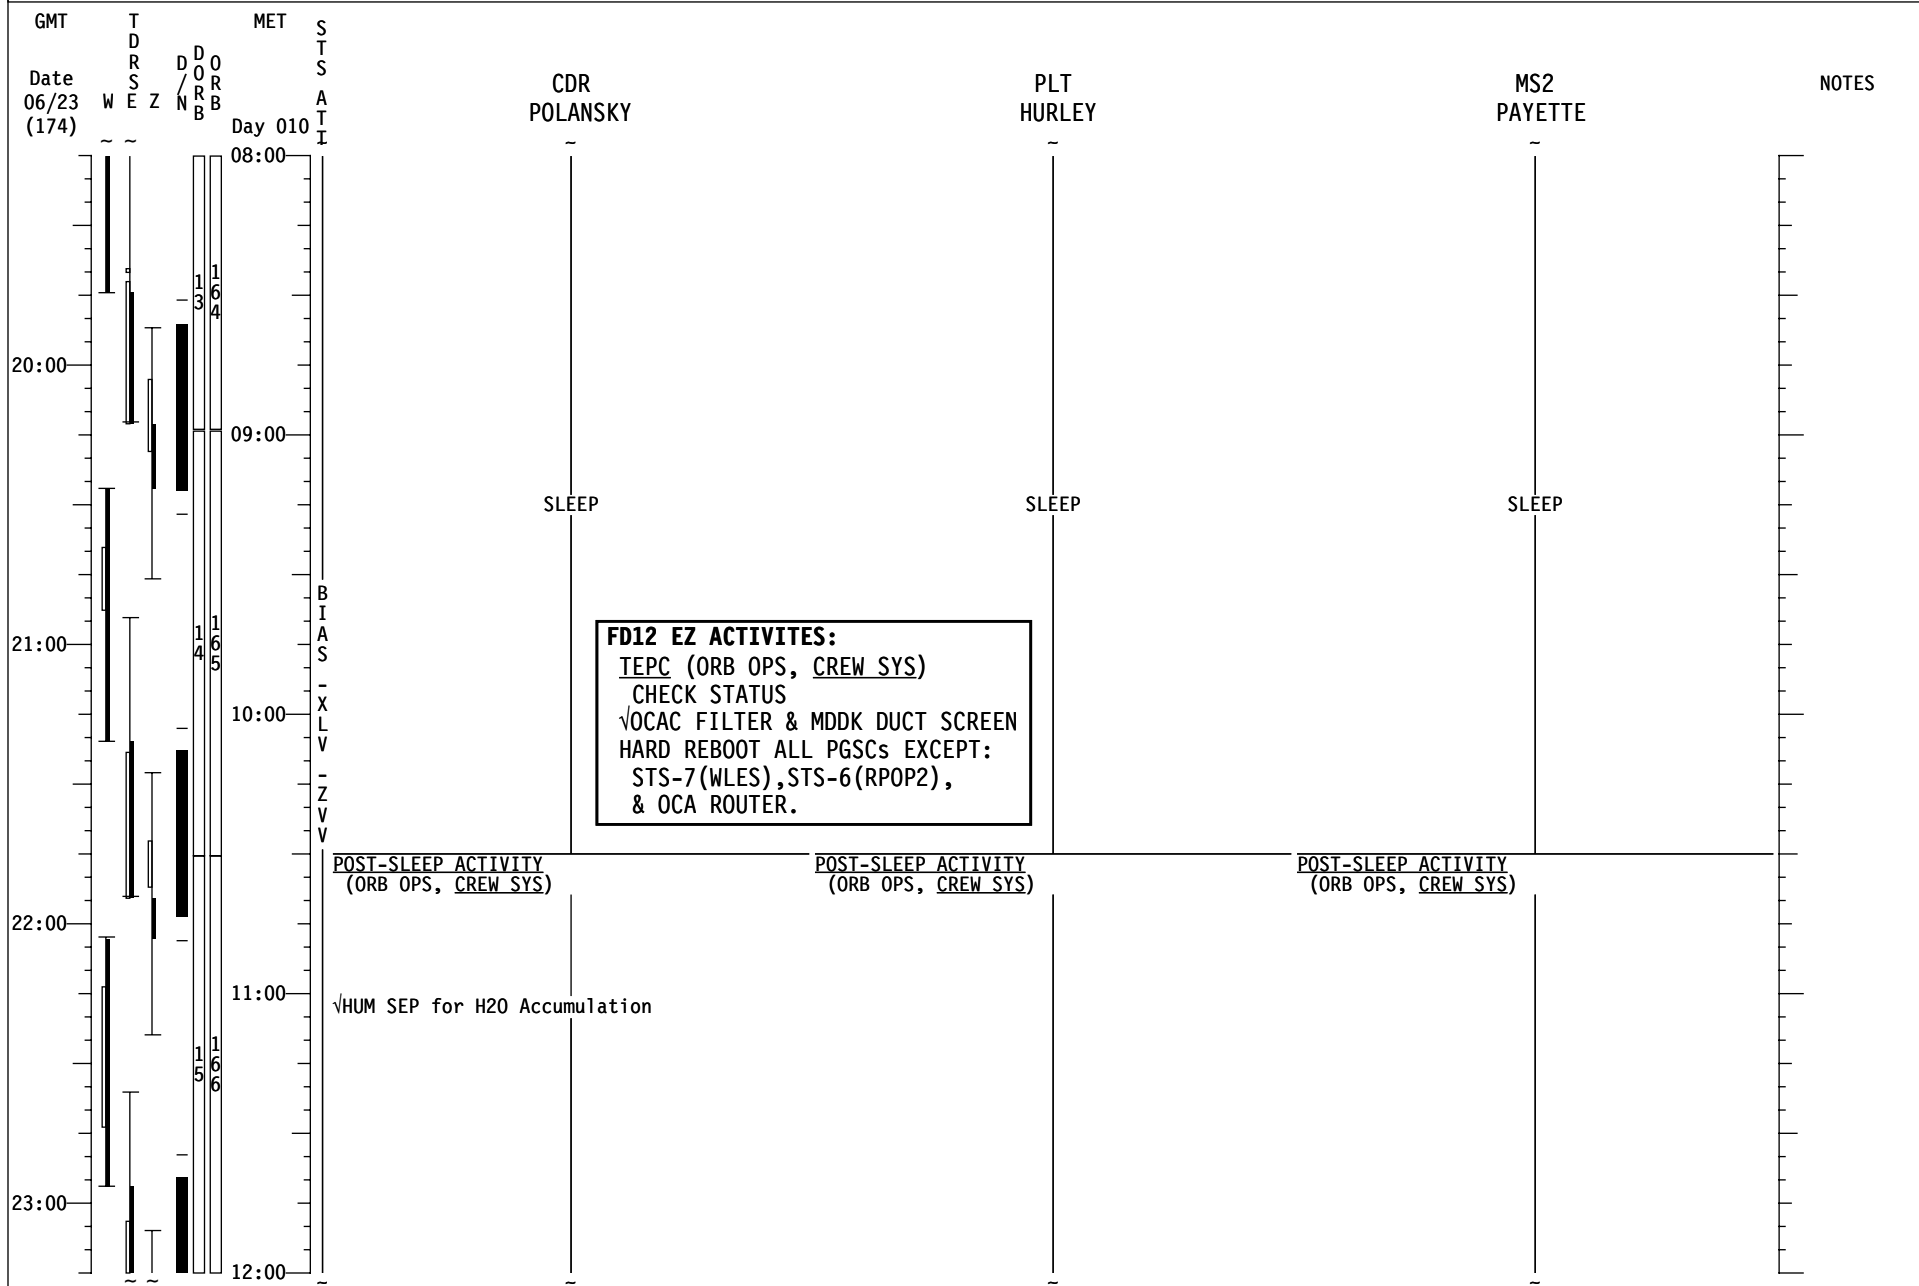

STS-127 FD (12)