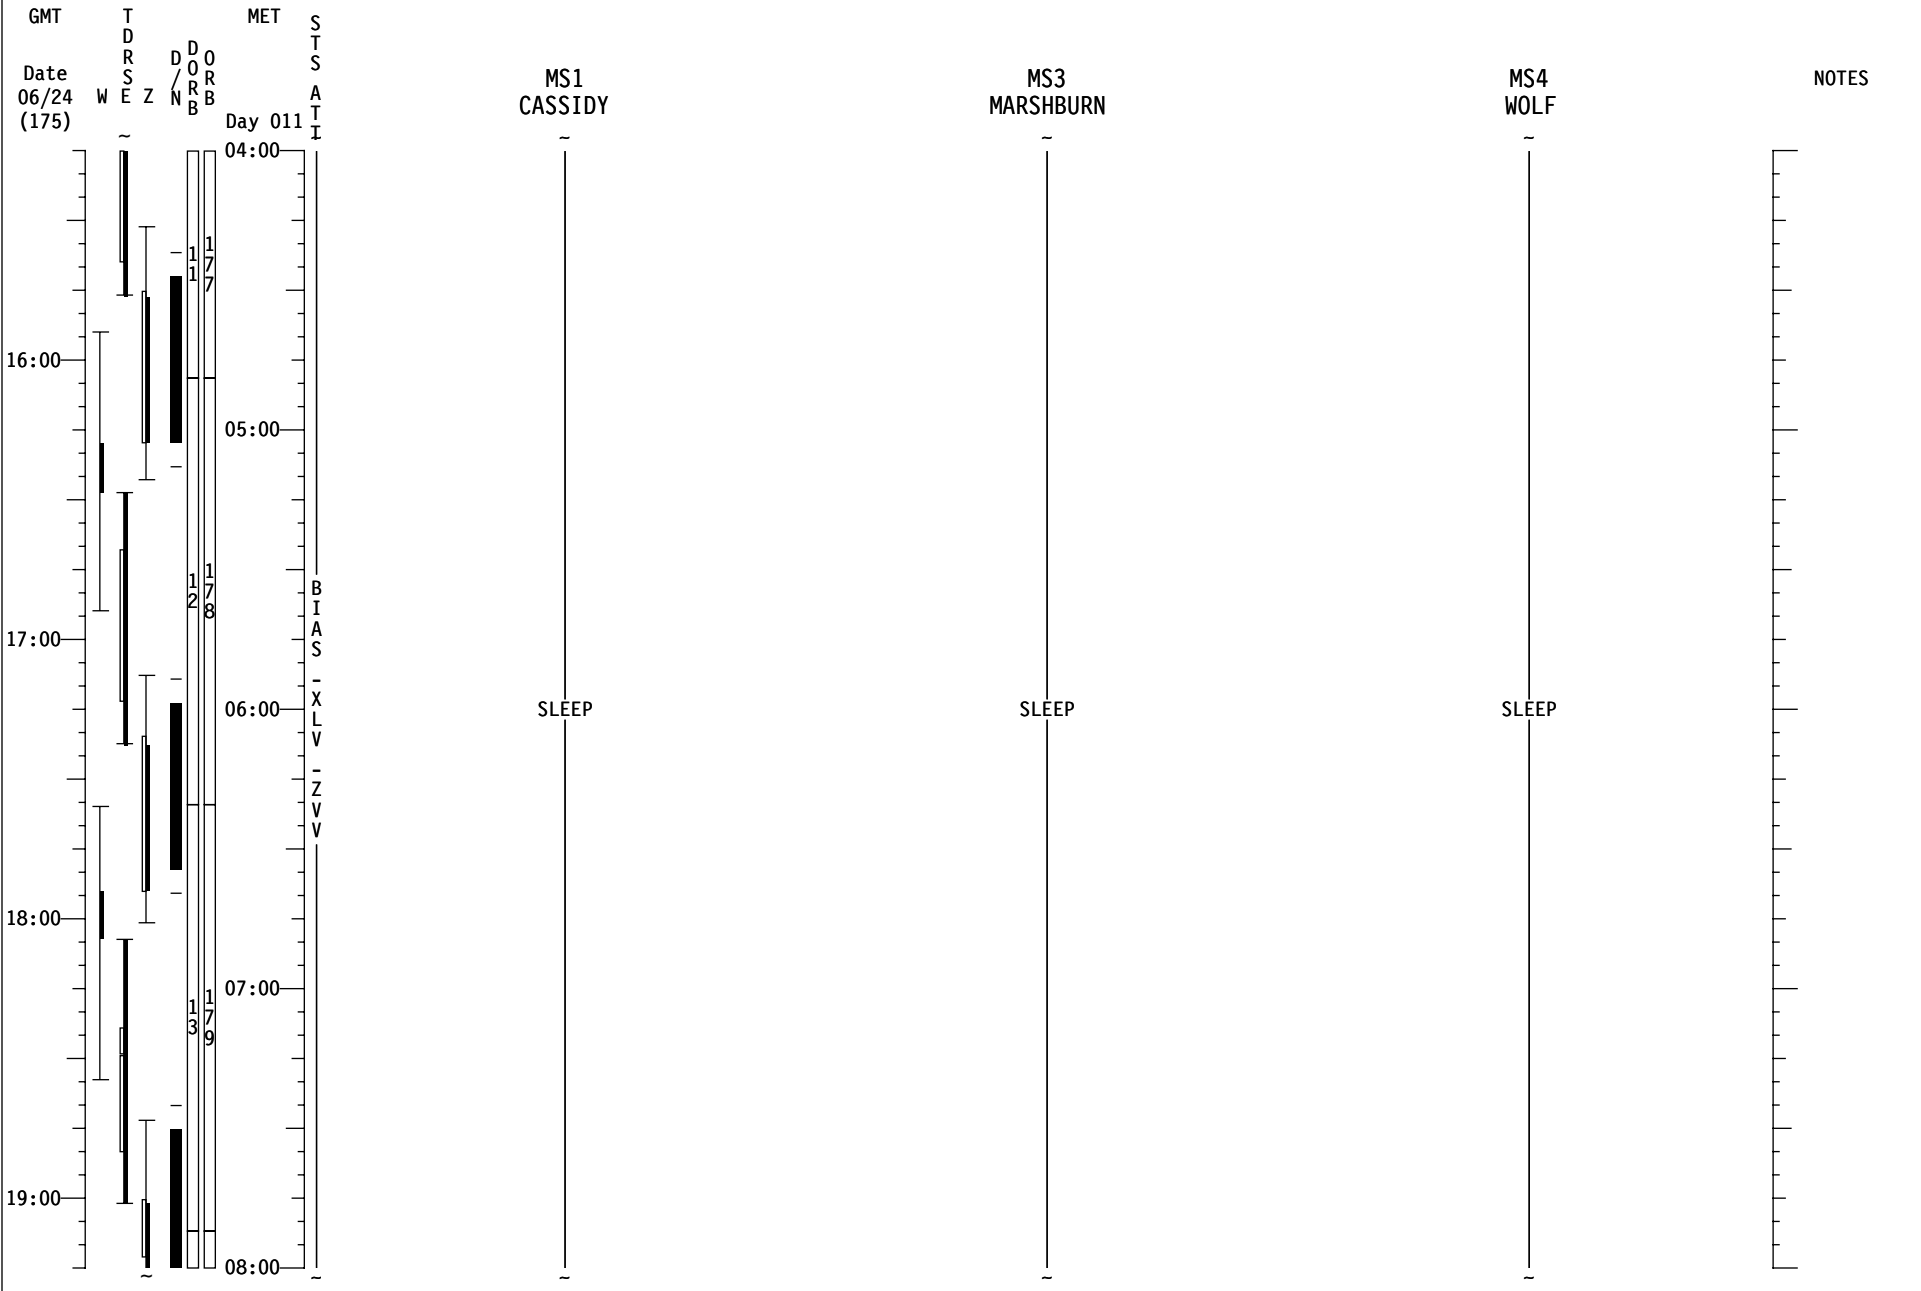

STS-127 FD (12)

STS-127 FD (12)

STS-127 FD (12)

STS-127 FD (12)

STS-127 FD (13)

STS-127 FD (13)

STS-127 FD (13)

GMT	T D R S E Z	D O R B	MET	S T S	CDR POLANSKY	PLT HURLEY	MS2 PAYETTE	NOTES
Date 06/24 (175)	W	N	Day 011	A T I				
12:00		182			POST-SLEEP ACTIVITY (ORB OPS, CREW SYS)	POST-SLEEP ACTIVITY (ORB OPS, CREW SYS)	POST-SLEEP ACTIVITY (ORB OPS, CREW SYS)	
00:00		183			EVA 5 INHIBIT PAD (EVA, TIMELINES)			
		183			IMU STAR OF OPPTY ALIGN (ORB OPS, GNC) DAILY TRANSFER LIST UPDATE Ref. Transfer List & MSG XXX		FILTER CLEANING (IFM, SCHEDULED MAINTENANCE) Inspect filters and clean as necessary	
01:00				B I A S		TRANSFER OPS Ref. Transfer List & MSG XXX		
				X L V	EXERCISE		SHUTTLE/ISS H2O CNTR FILL (ORB OPS, ECLS) Init Fill #2, Ref. MSG XXX	
02:00		184		Z V V			EXERCISE	
		284			P/TV07 EVA (PHOTO/TV, SCENES) SETUP			
15:00					P/TV07 EVA (PHOTO/TV, SCENES) OPS			
						EXERCISE	SHUTTLE/ISS H2O CNTR FILL (ORB OPS, ECLS) FILL TERM	
03:00		185					CWC TRANSFER Transfer 1 CWC to ISS	
16:00							TRANSFER OPS Ref. Transfer List & MSG XXX	