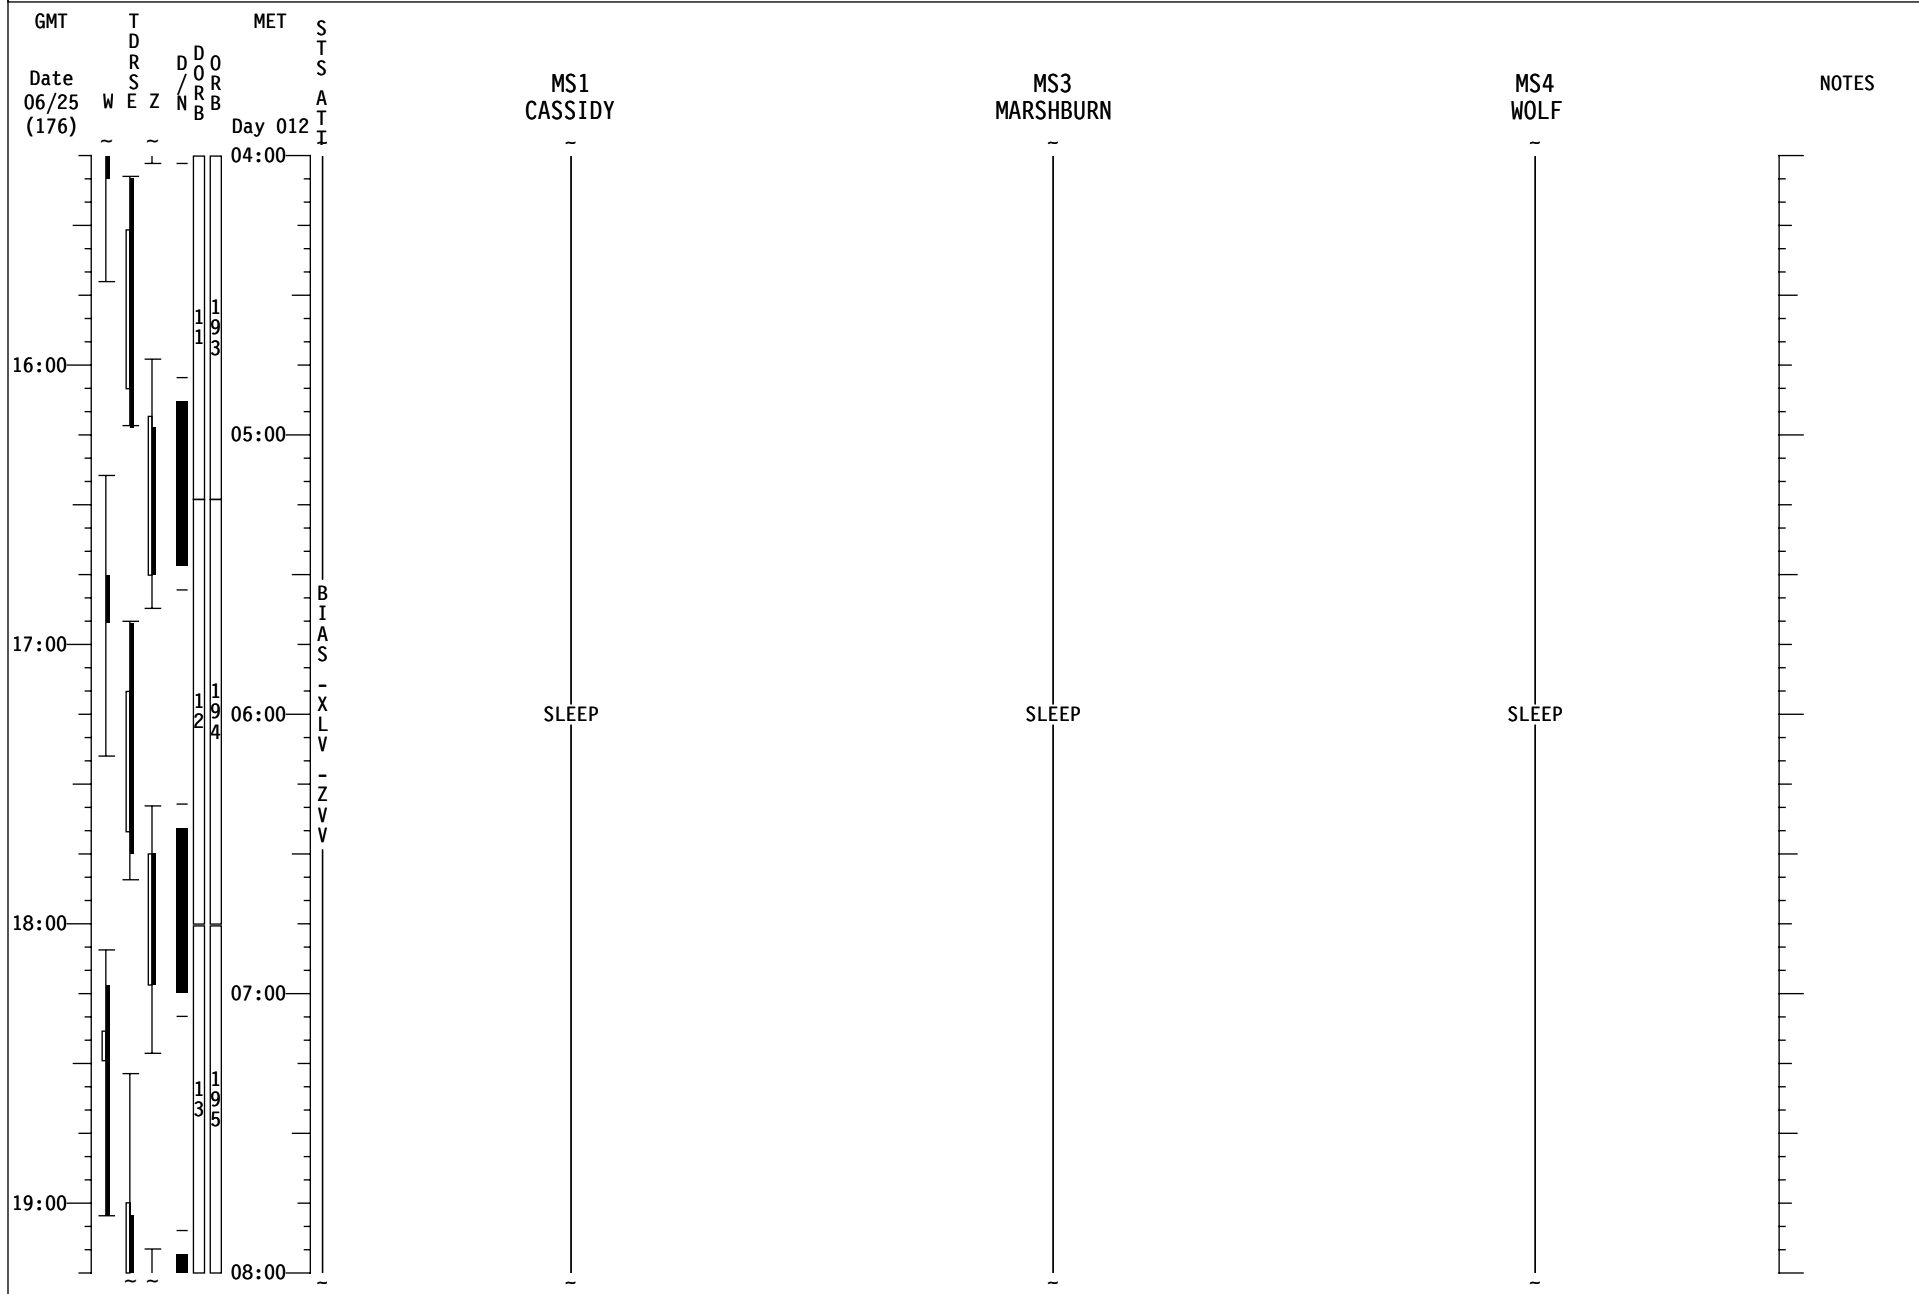

STS-127 FD (13)