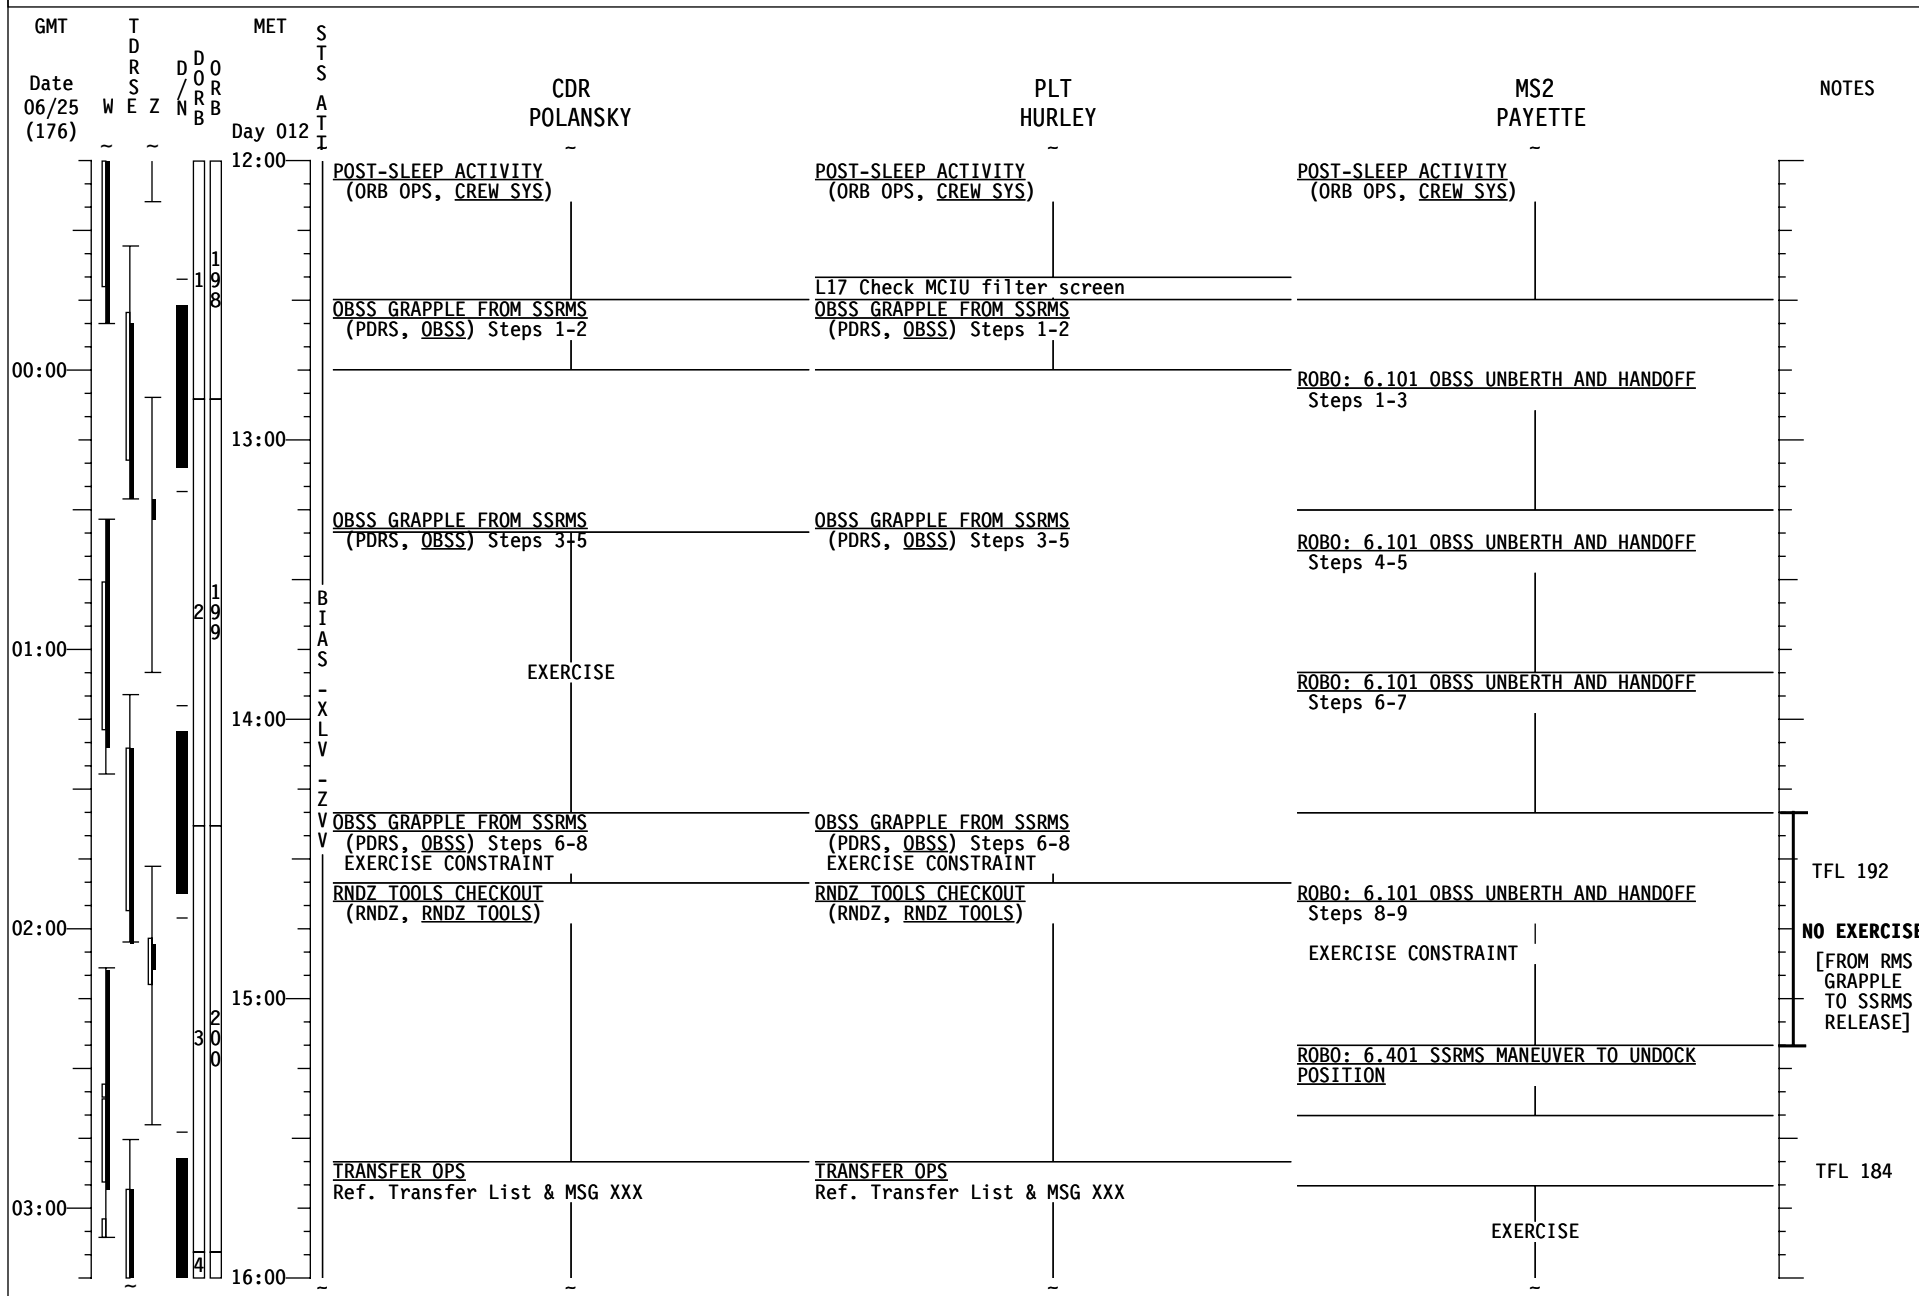

STS-127 FD (14)