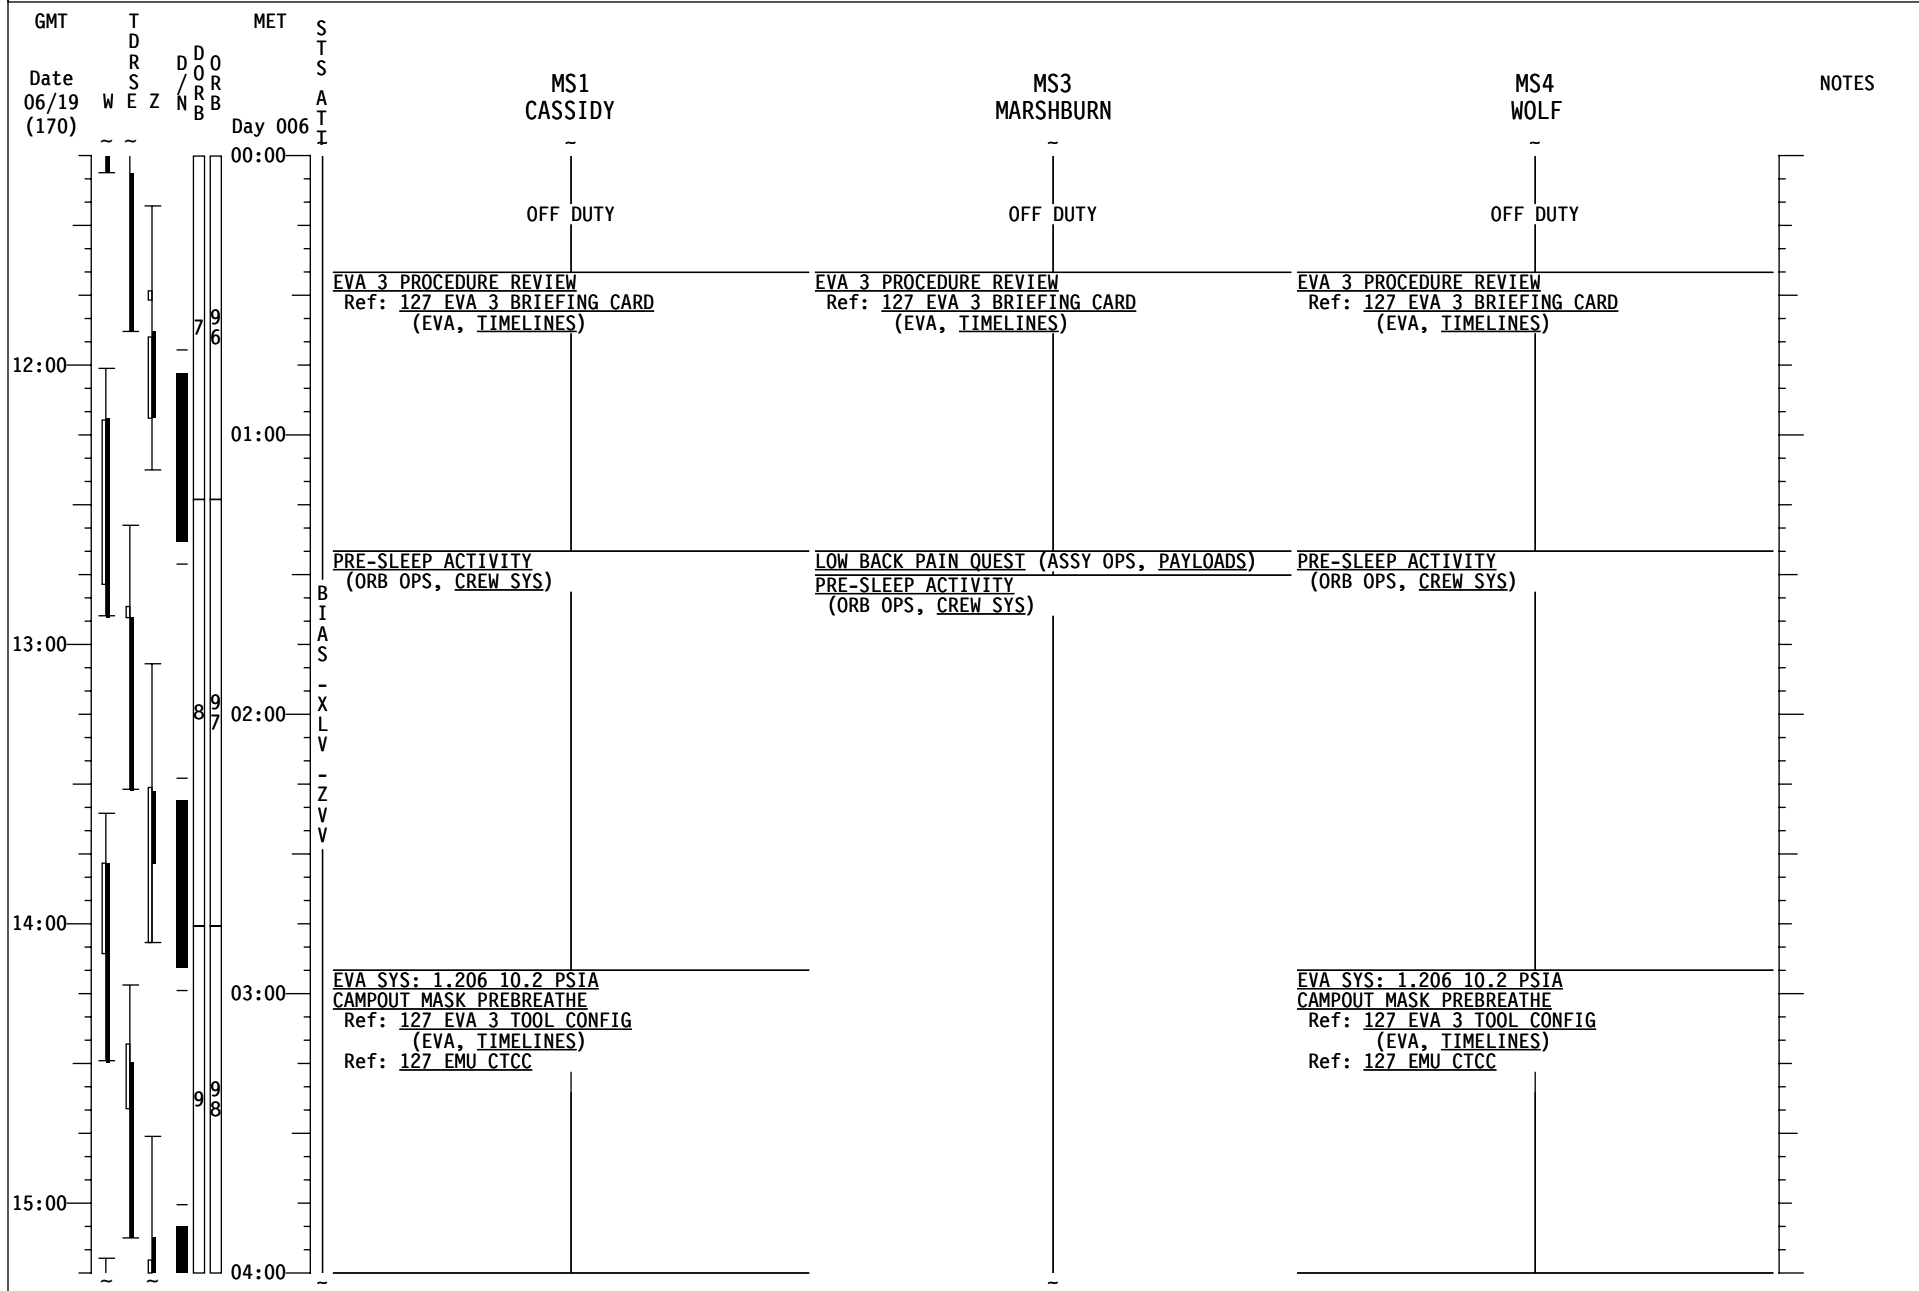

STS-127 FD (07)