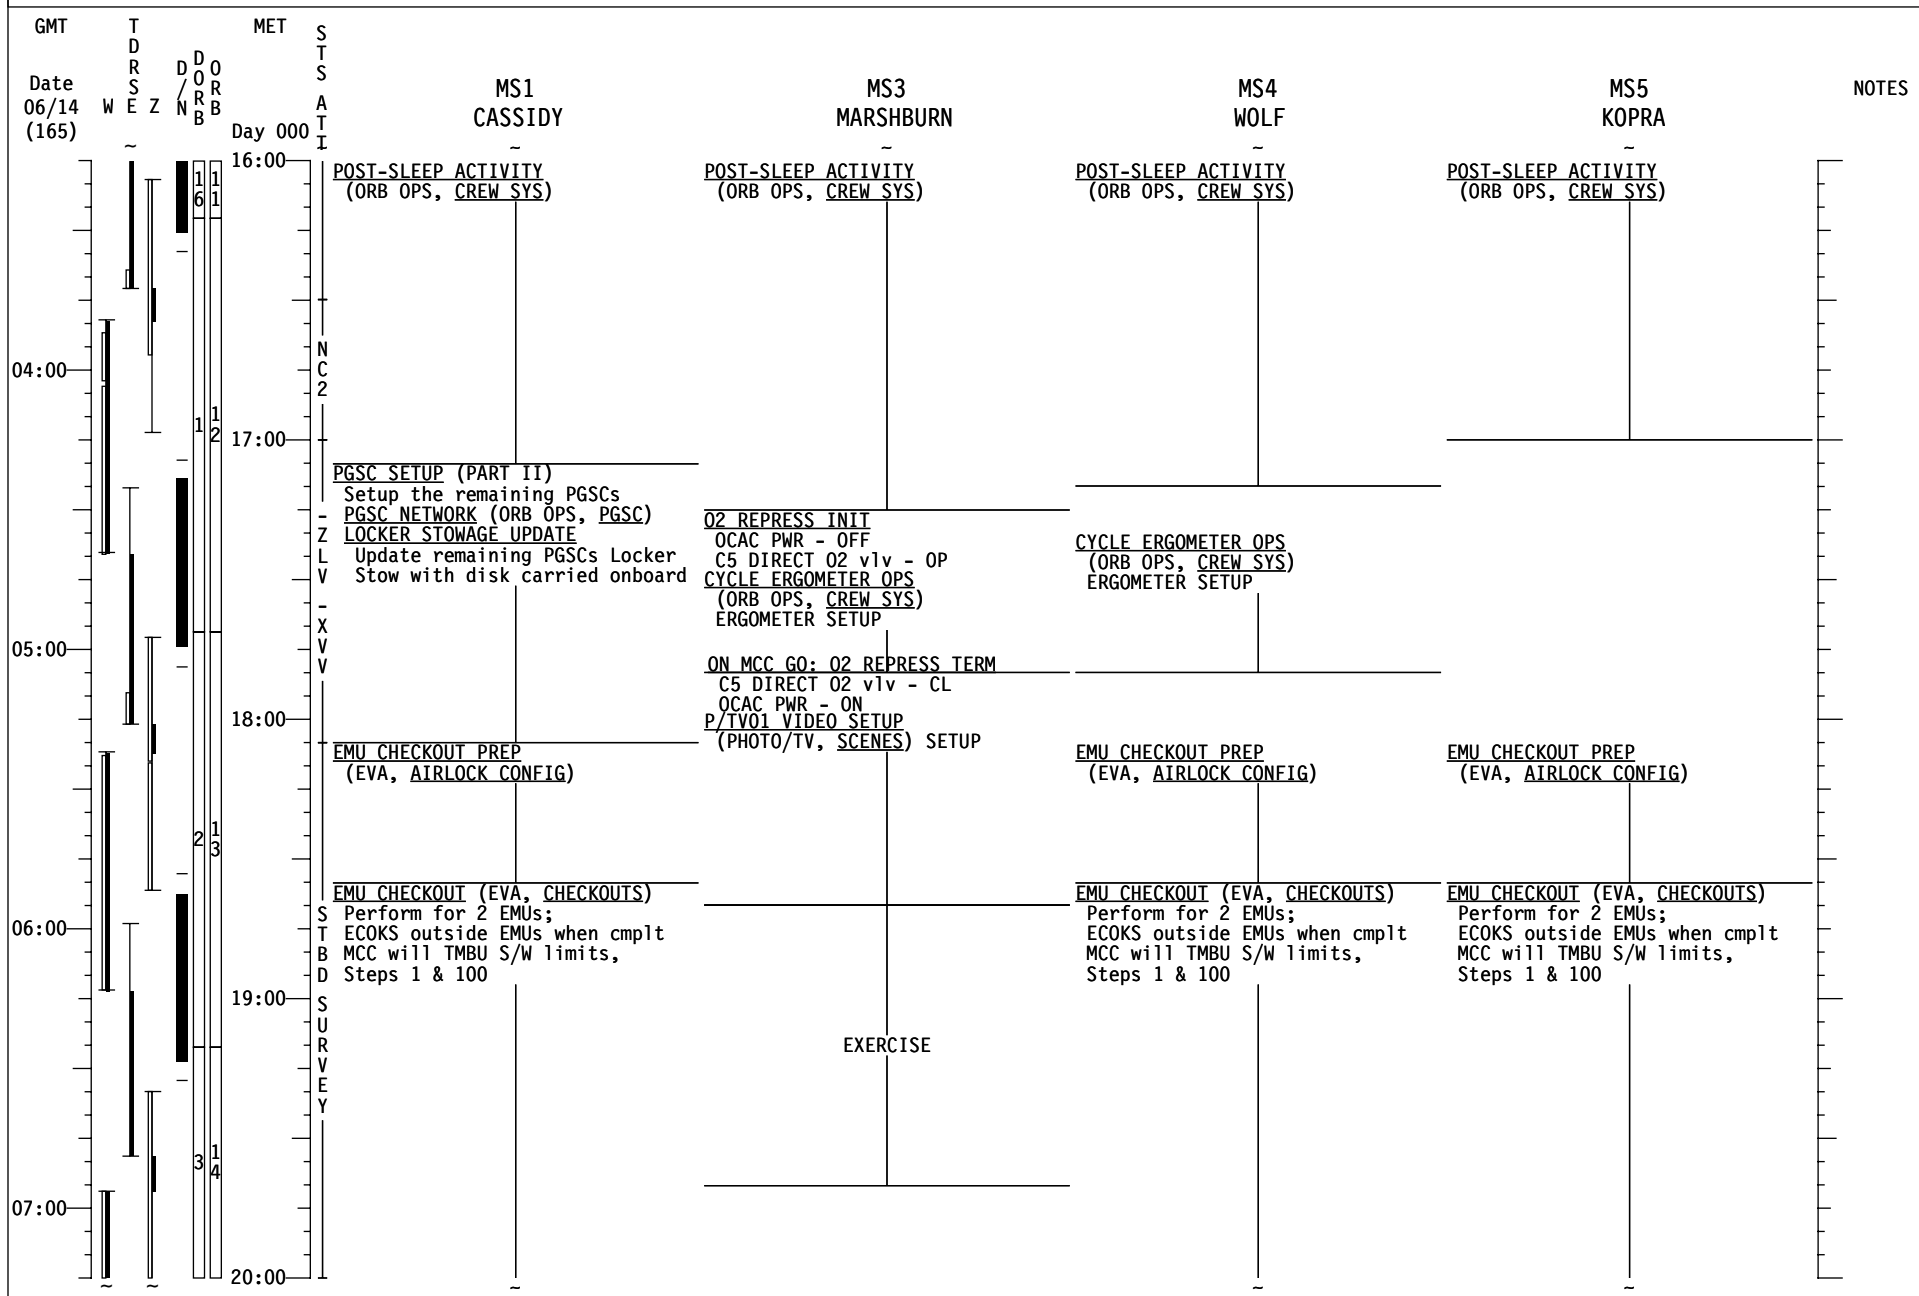

STS-127 FD (02)