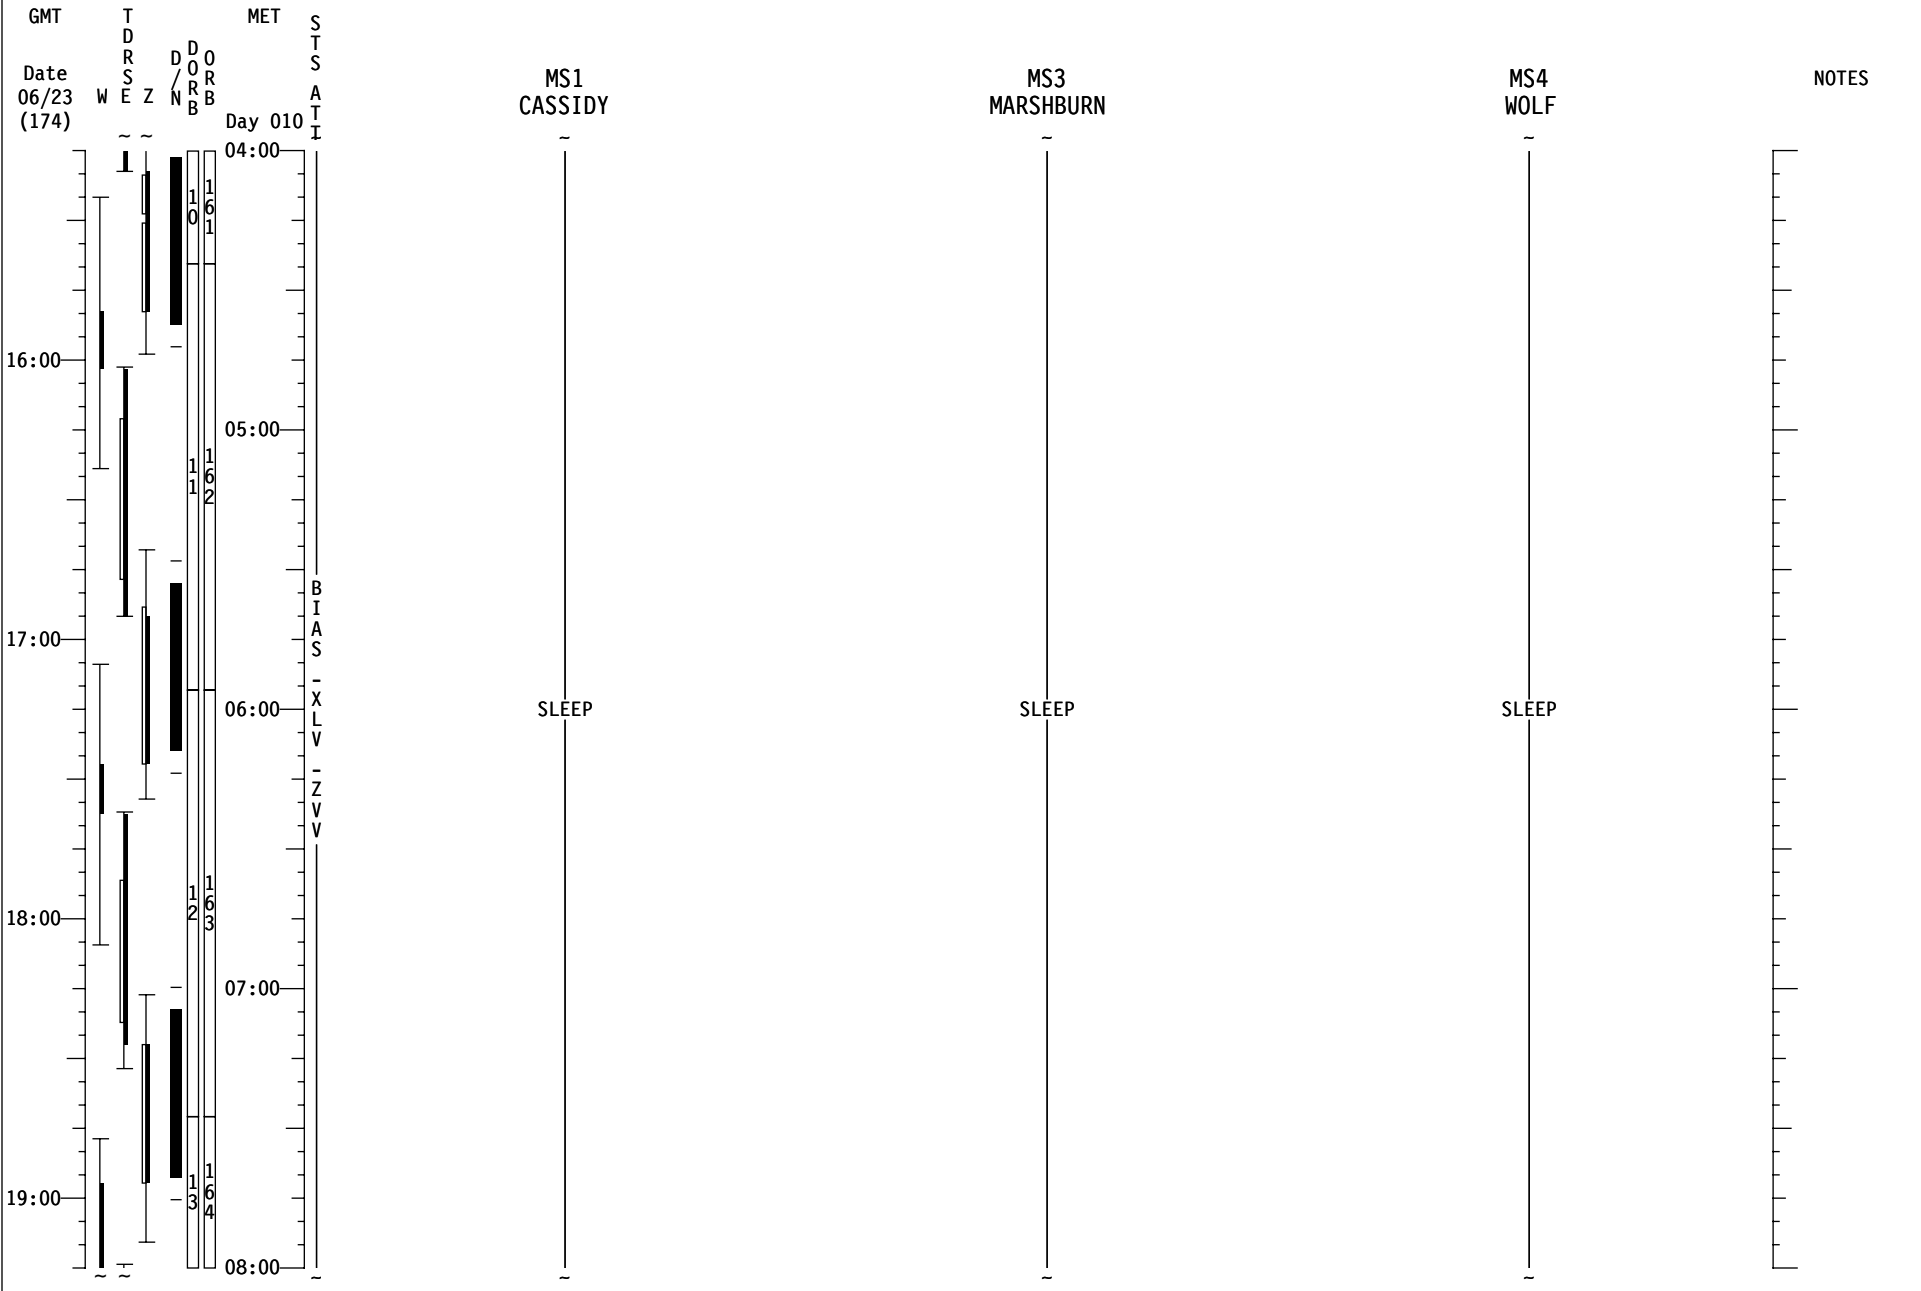

STS-127 FD (11)