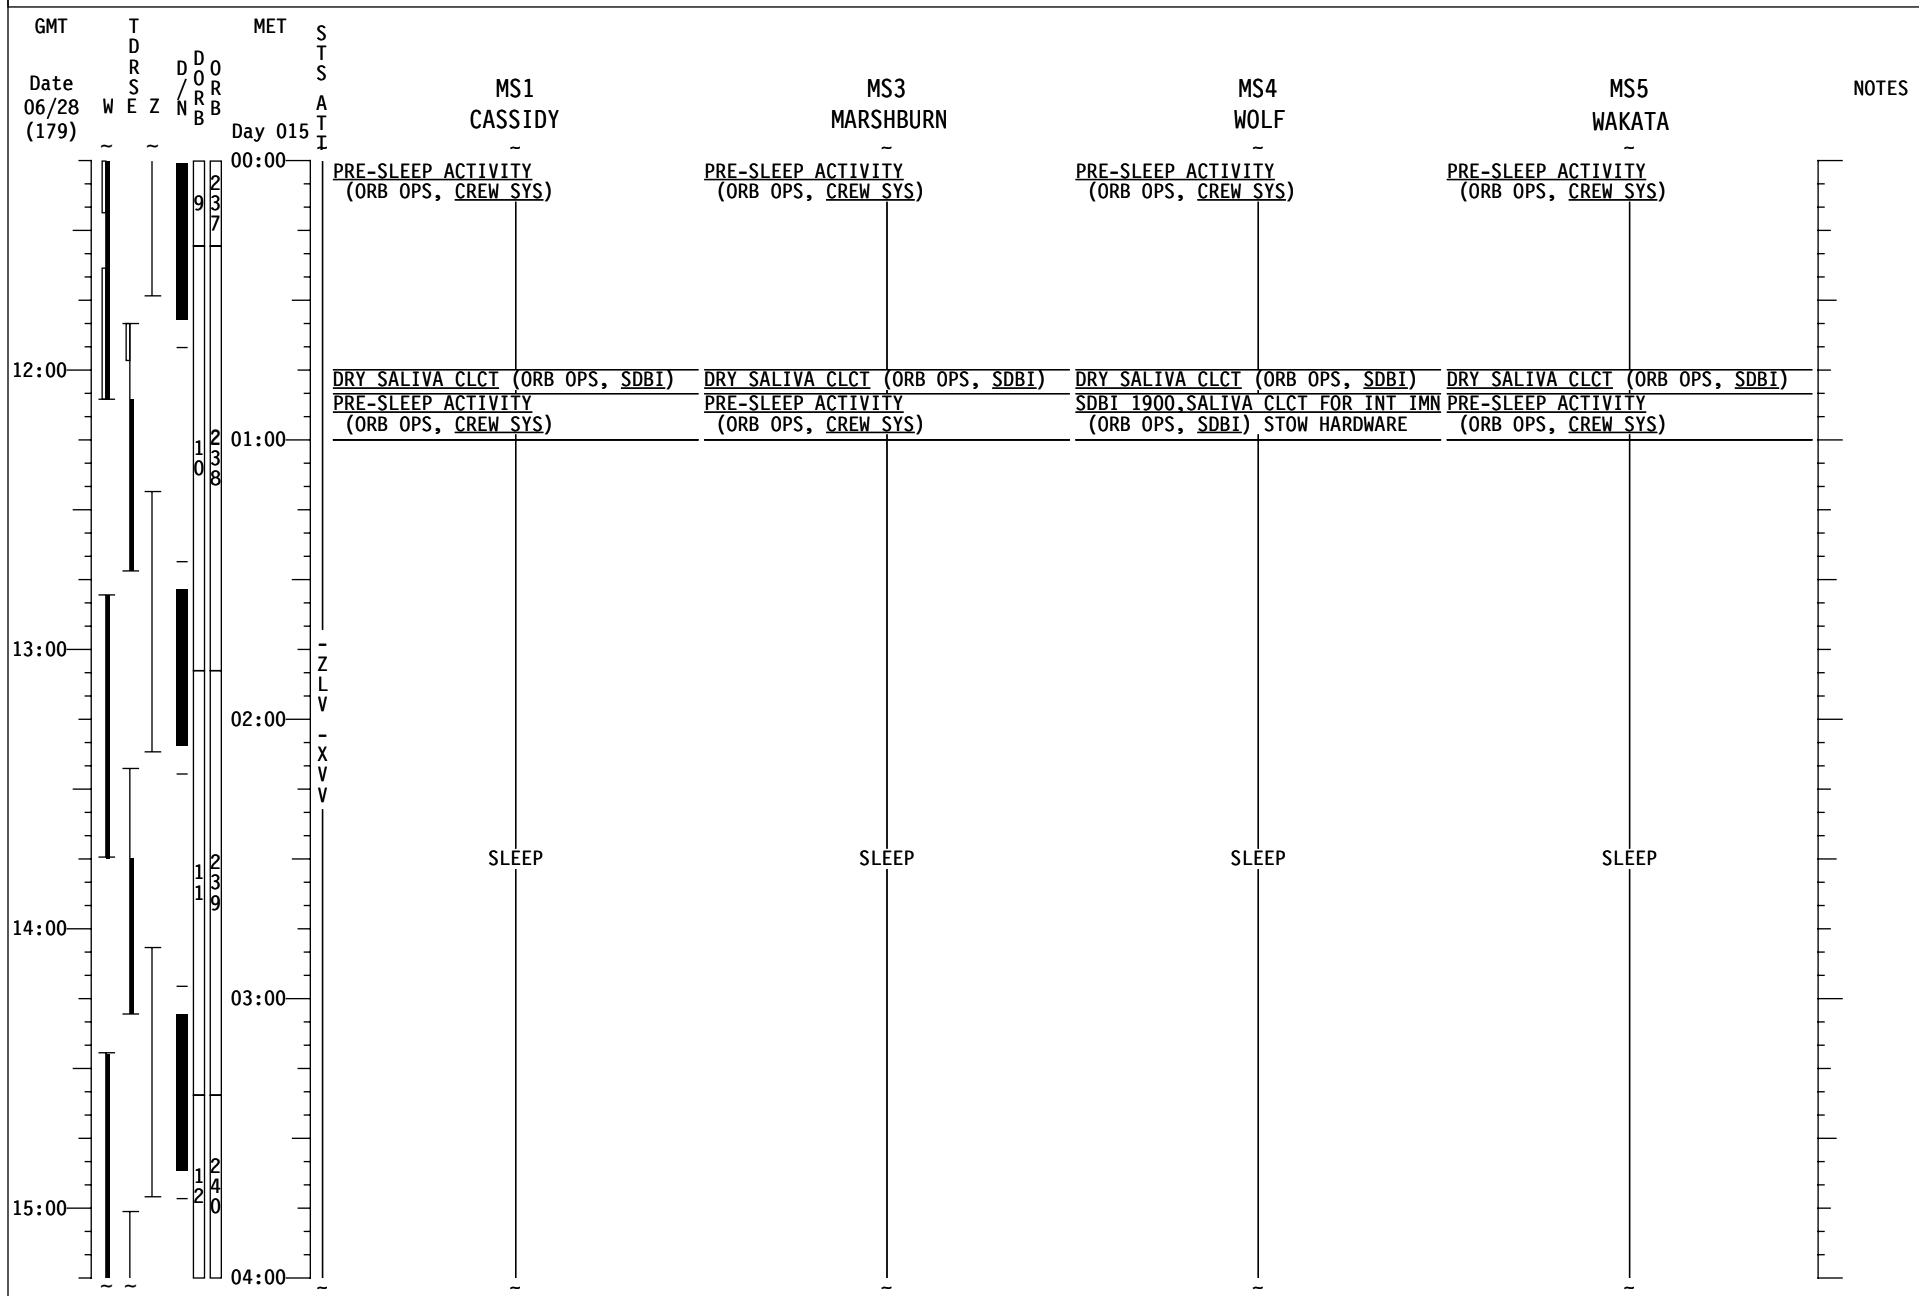

STS-127 FD (16)