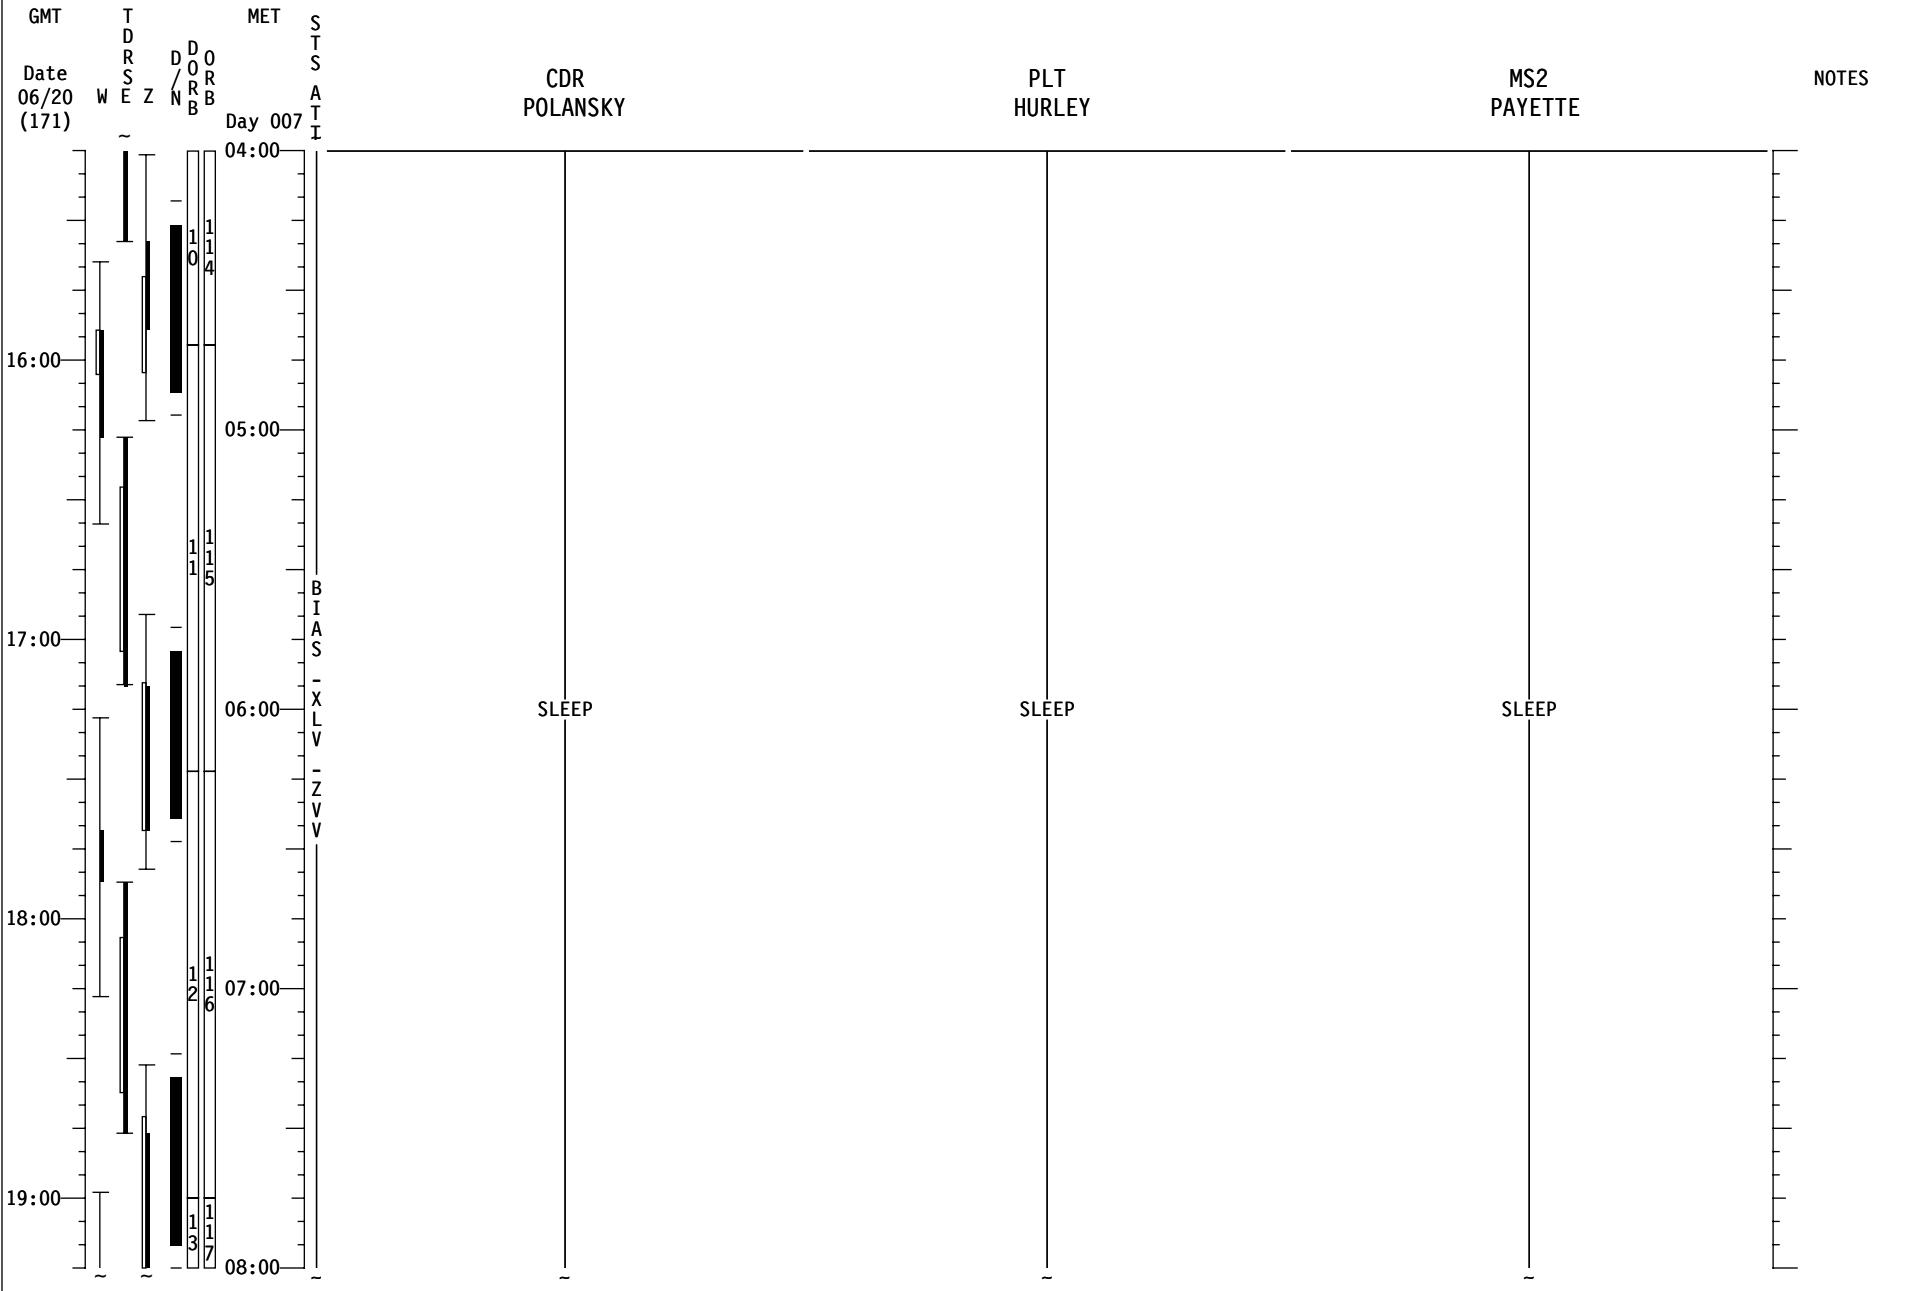

STS-127 FD (08)