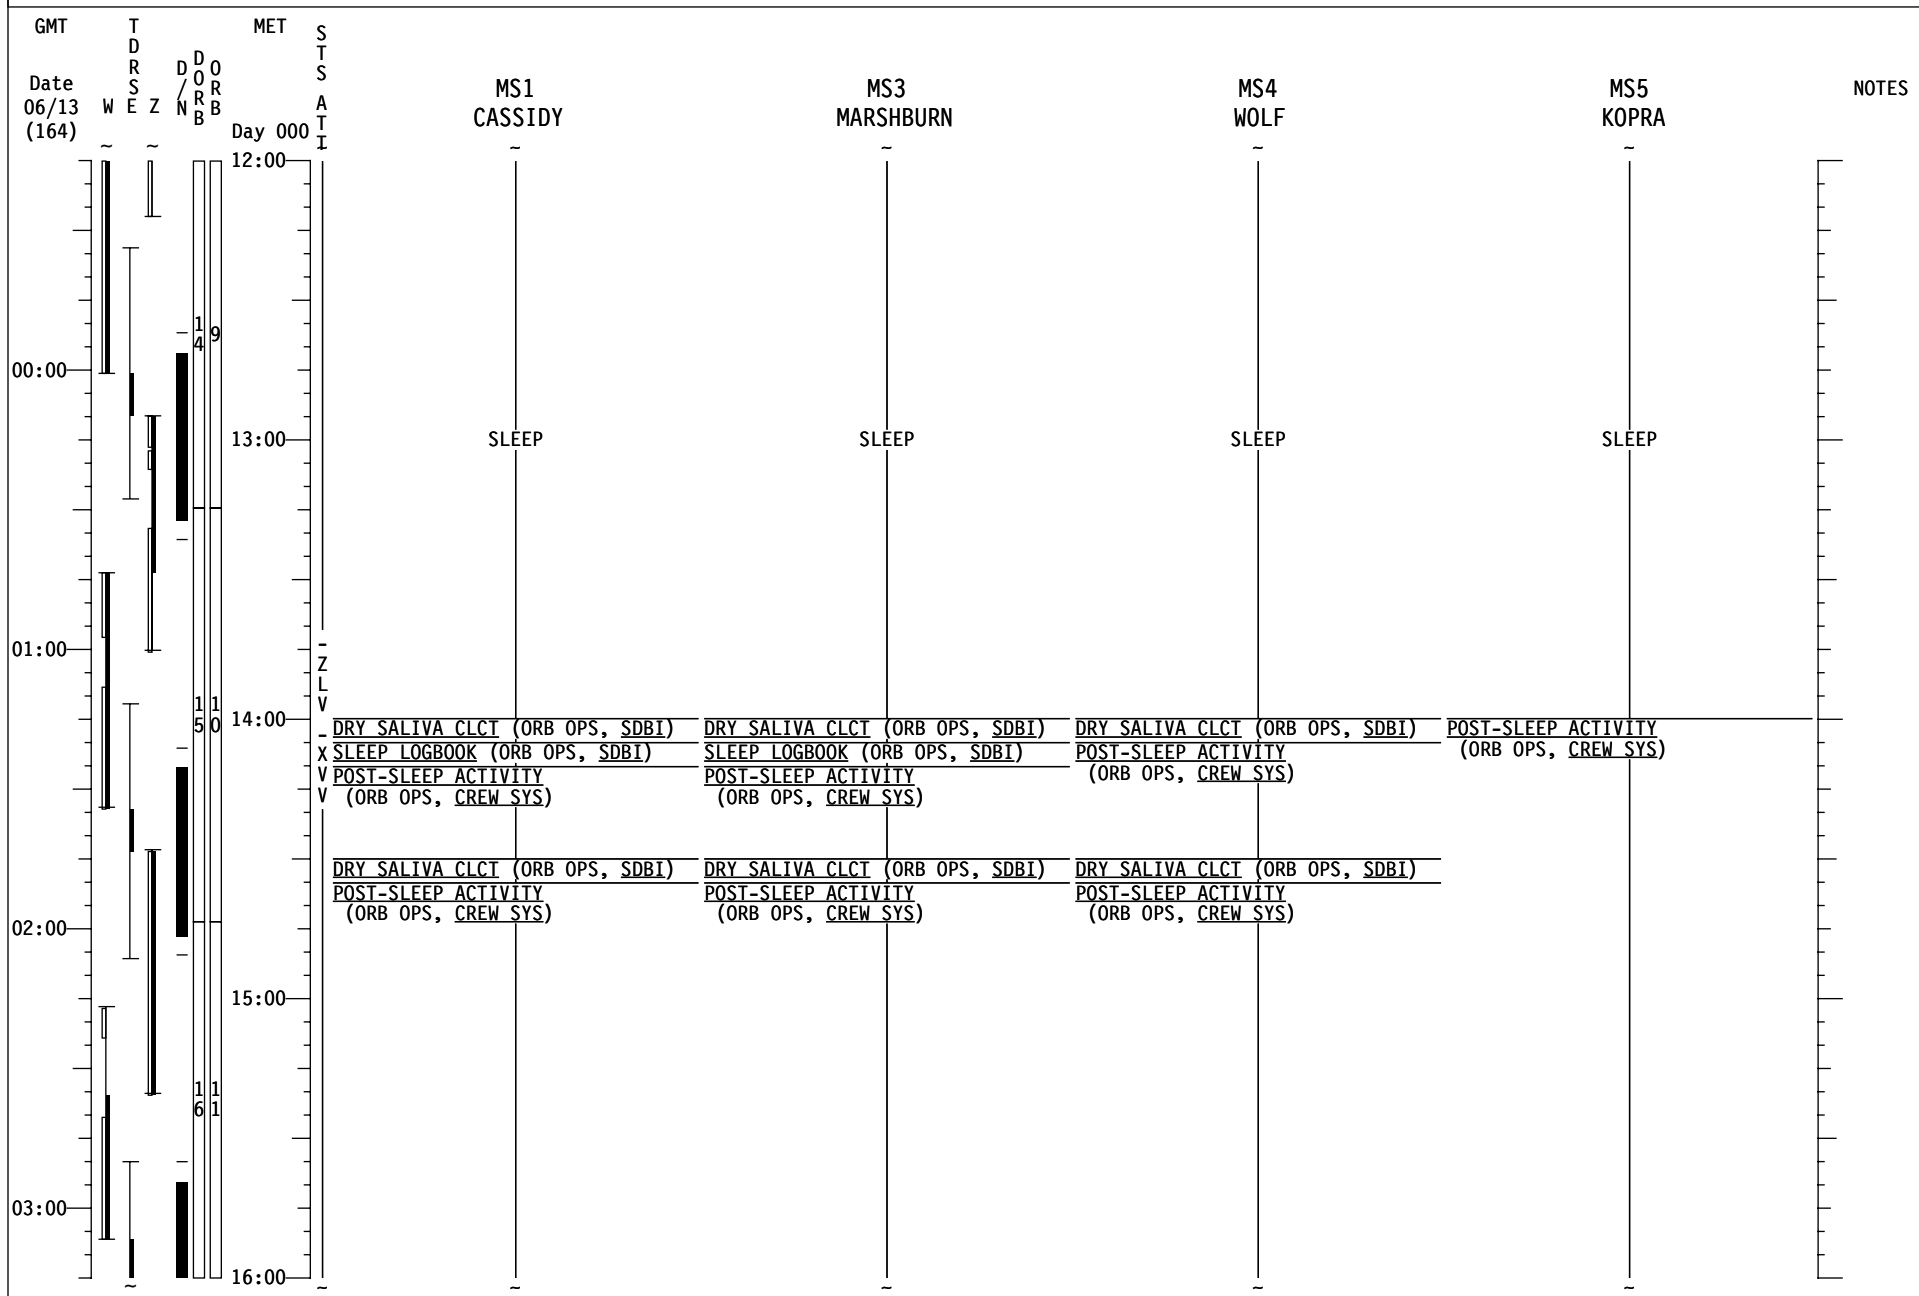

STS-127 FD (01)

STS-127 FD (01)

STS-127 FD (02)

STS-127 FD (02)

STS-127 FD (02)

GMT	T D R S E Z	MET	S T S	CDR POLANSKY	PLT HURLEY	MS2 PAYETTE	NOTES
Date 06/14 (165)	W E Z	Day 000	1 6 1				
			1 1				
			1 2				
			1 3				
			1 4				
16:00				POST-SLEEP ACTIVITY (ORB OPS, CREW SYS)	POST-SLEEP ACTIVITY (ORB OPS, CREW SYS)	POST-SLEEP ACTIVITY (ORB OPS, CREW SYS)	
					L17 Check MCIU filter screen		
				ON-ORBIT OMS BURN (ORB OPS, OMS)	ON-ORBIT OMS BURN (ORB OPS, OMS)	FRED SETUP (ORB OPS, FRED)	
04:00				<NC2 TIG (16:56)			
				MNVR (TRK) -ZLV -XVV TG=2 BV=3 OM=0 A1/AUTO/VERN Init TRK	OBSS UNBERTH [A] (PDRS, OBSS OPERATIONS)	OBSS UNBERTH [A] (PDRS, OBSS OPERATIONS)	
				RCS/OMS HEATER RECONFIG [B] IMU STAR OF OPPTY ALIGN (ORB OPS, GNC)	[A] APCU POWER DISABLE Prior to Step 3: A15 APCU 1,2 CONV(two) - OFF		
				[B] A14 RCS/OMS HTR L POD A - OFF B - AUTO R POD A - OFF B - AUTO			
05:00							
				MNVR (TRK) BIAS +YSI (Stbd Survey) TG=4 BV=5 P=0 Y=40 OM=160 A14/AUTO/VERN, OBSS UNBERTH cpl't, Init TRK	OBSS LDRI/IDC RCC SURVEY - STBD (PDRS, OBSS OPERATIONS)	OBSS LDRI/IDC RCC SURVEY - STBD (PDRS, OBSS OPERATIONS)	
				OBSS LDRI/IDC RCC SURVEY - STBD (PDRS, OBSS OPERATIONS)			
06:00							
07:00							
20:00							