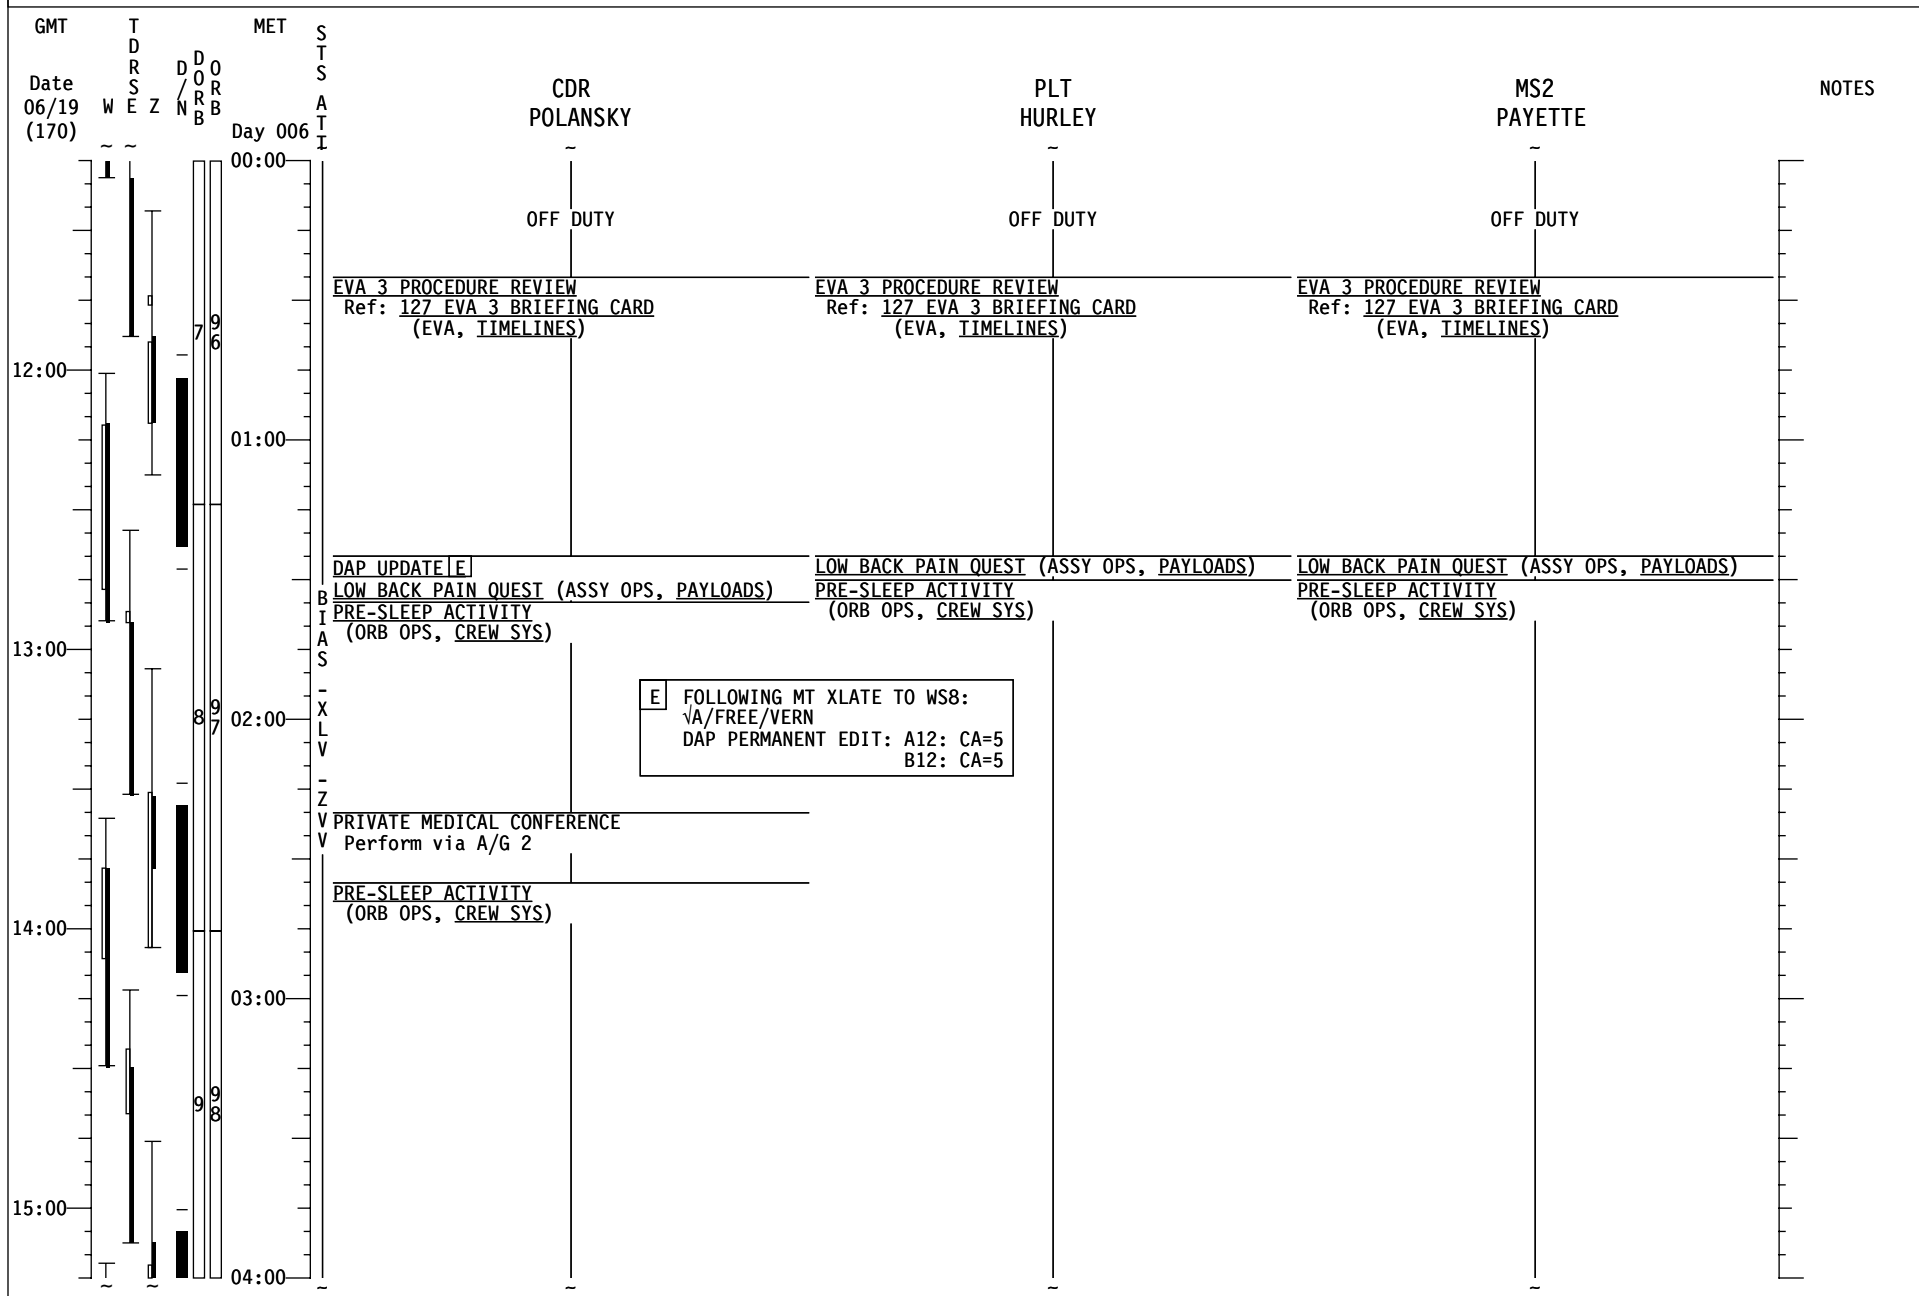

STS-127 FD (07)