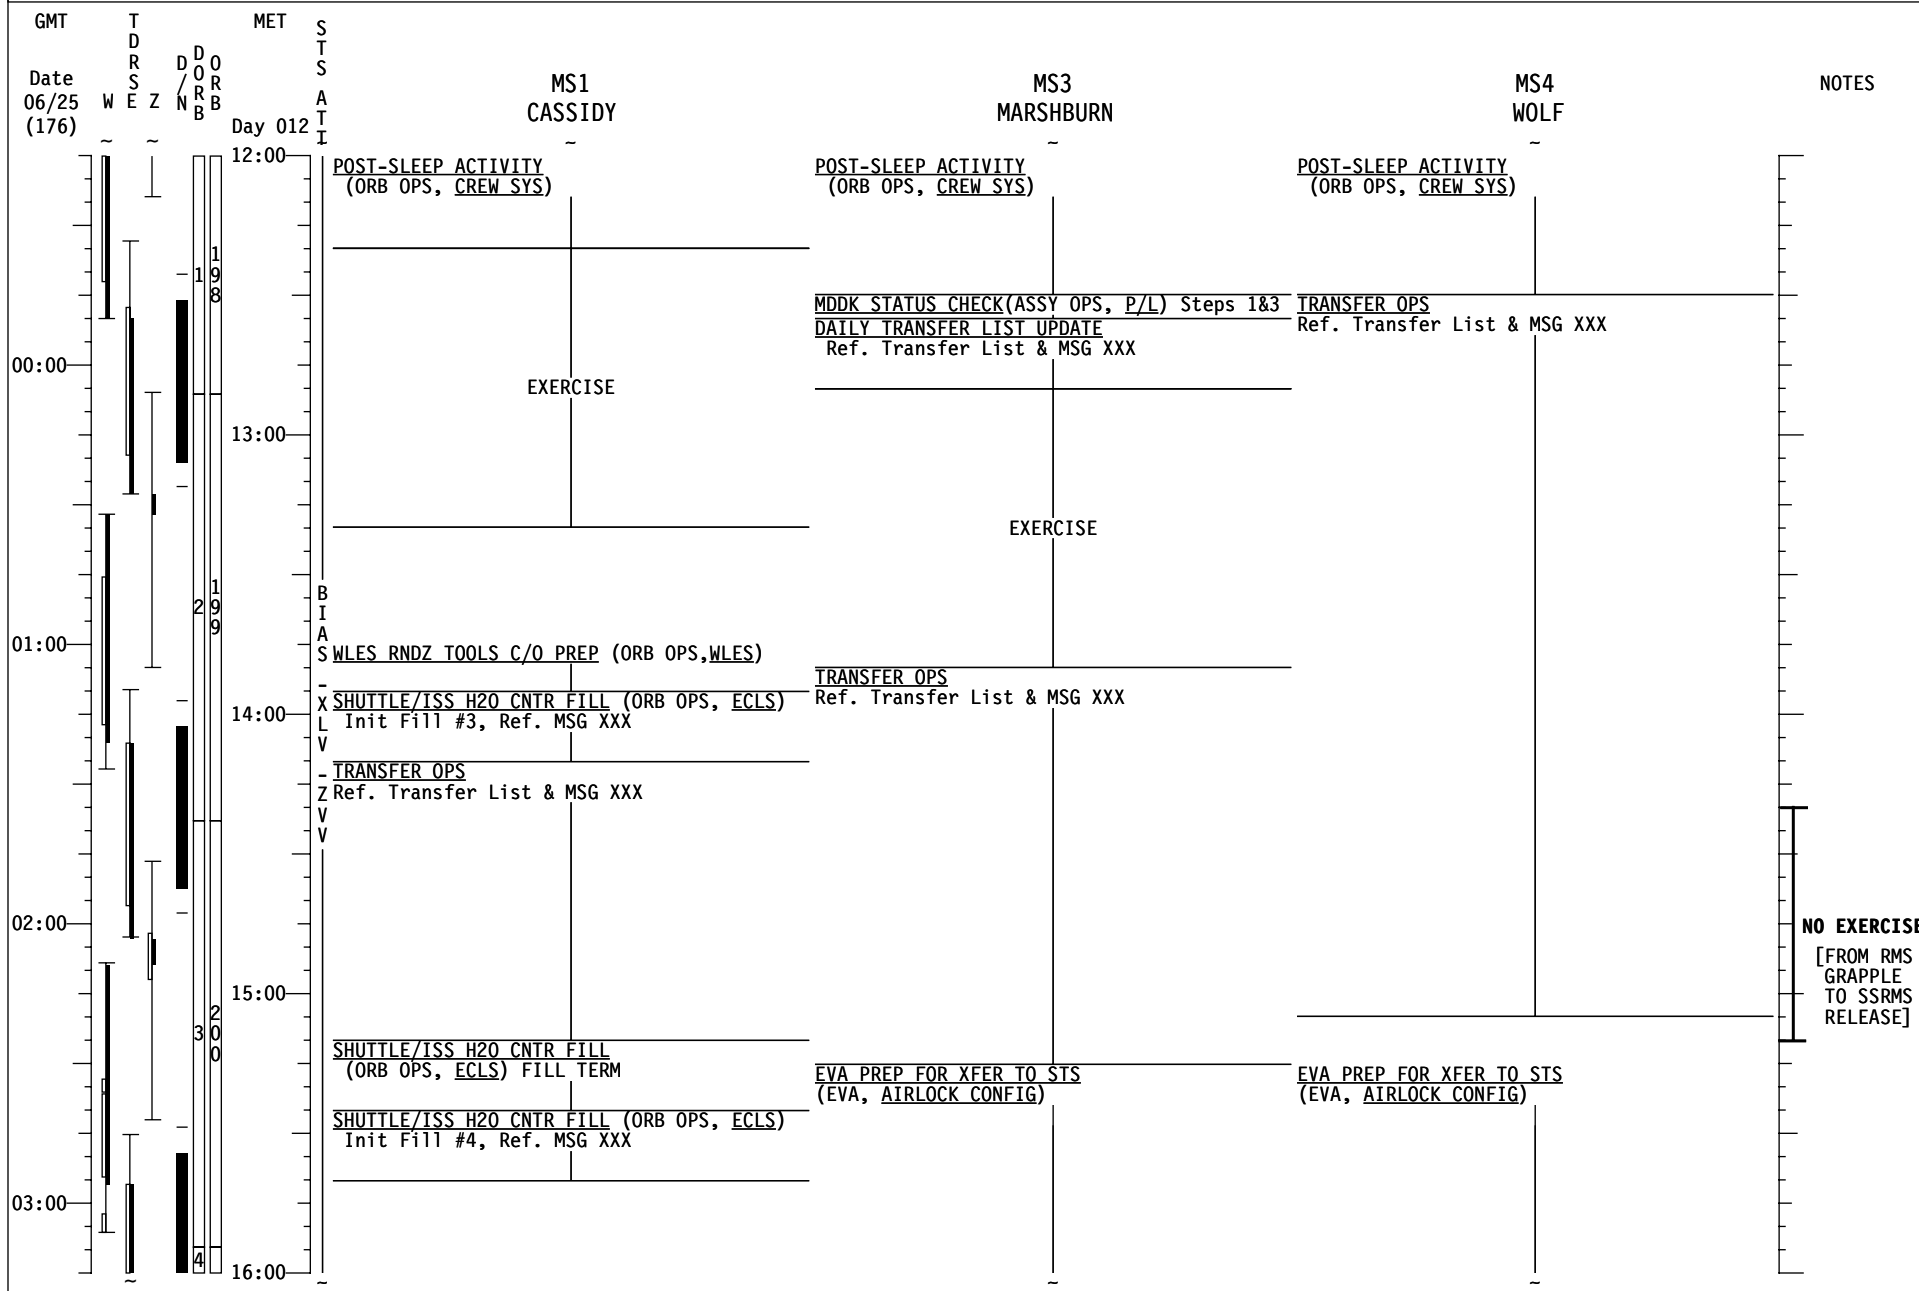

STS-127 FD (14)