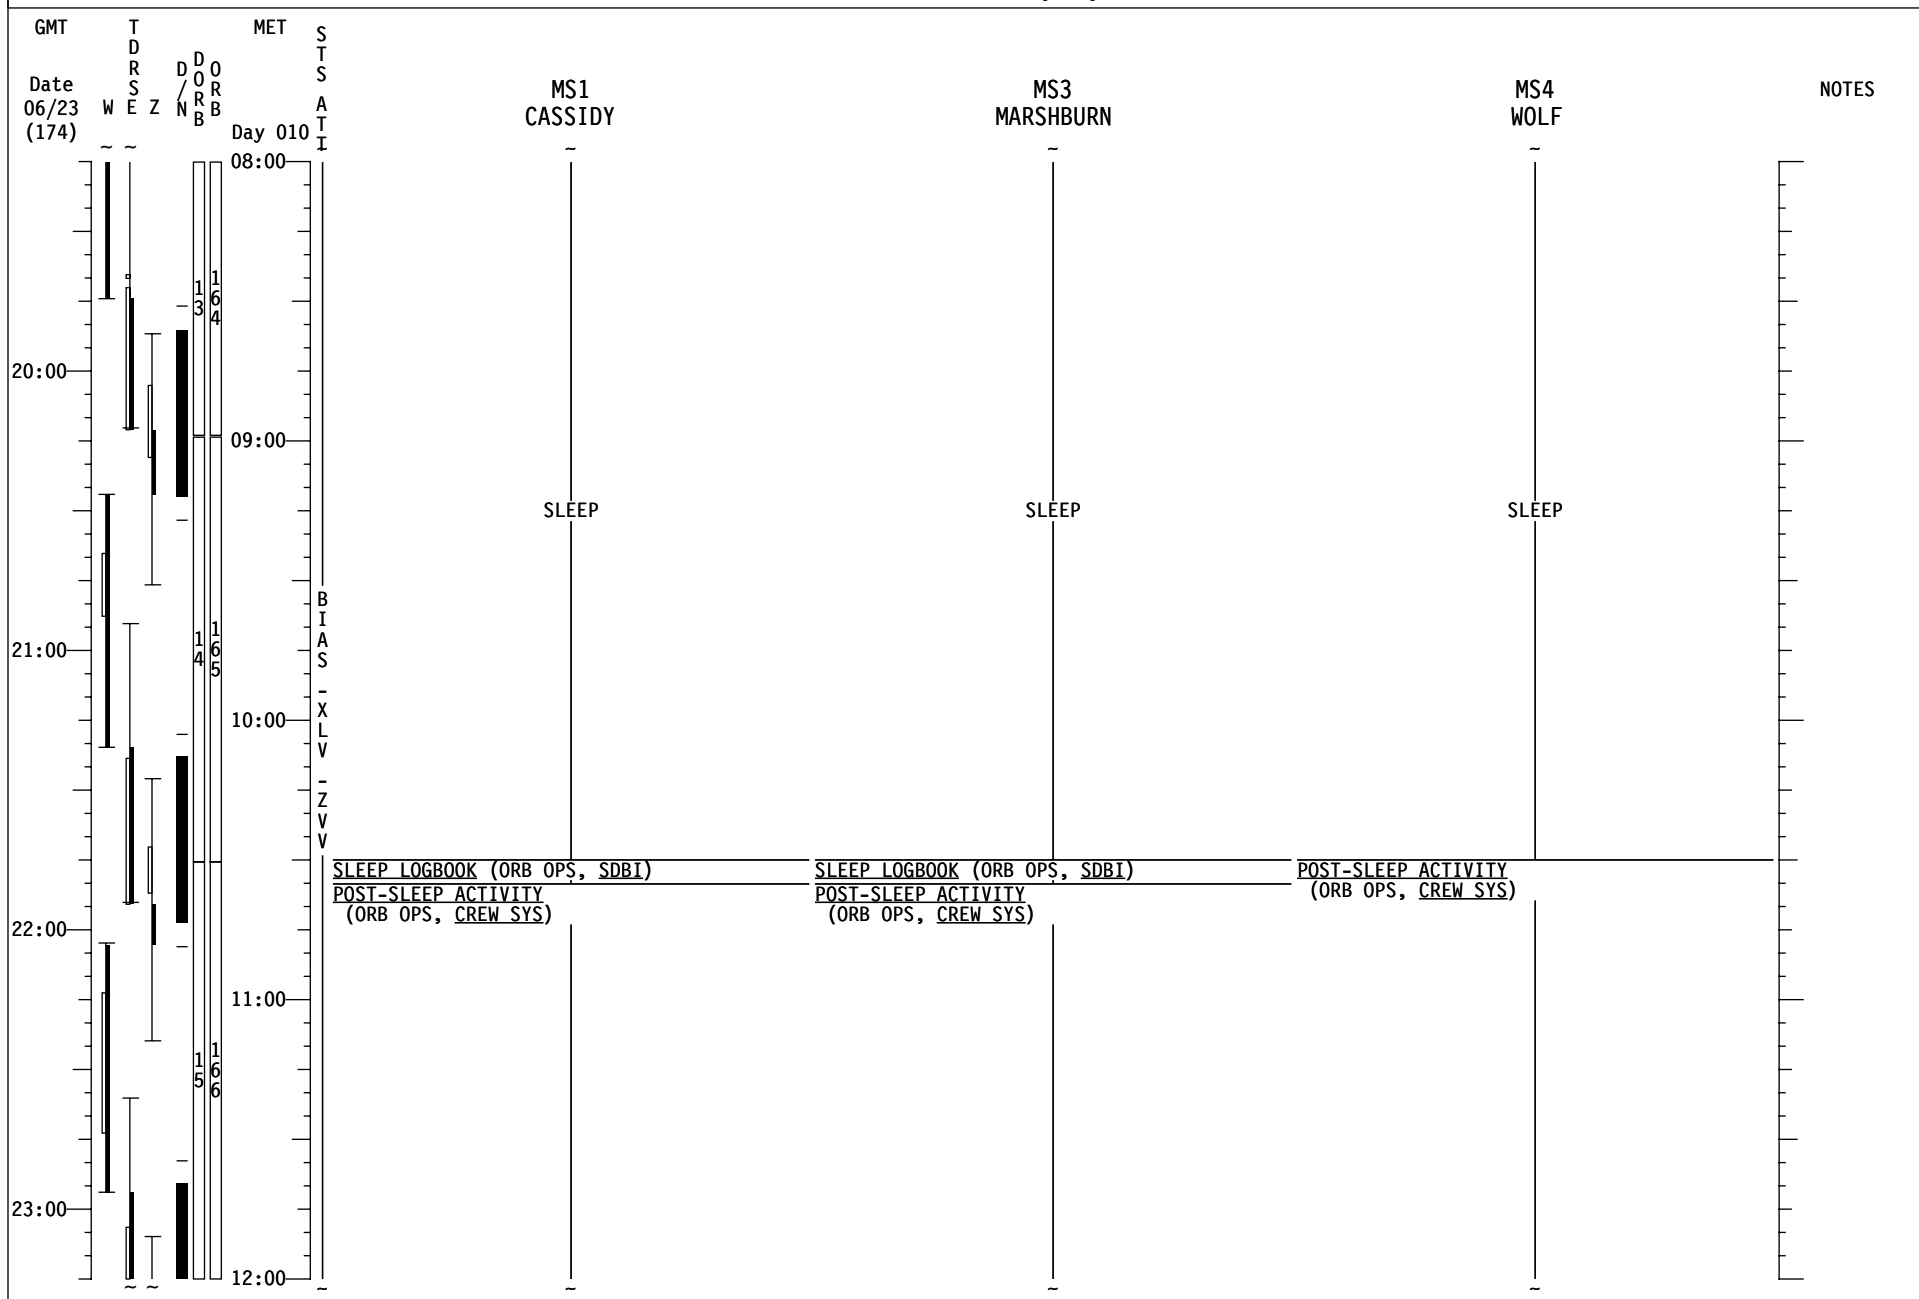

STS-127 FD (12)