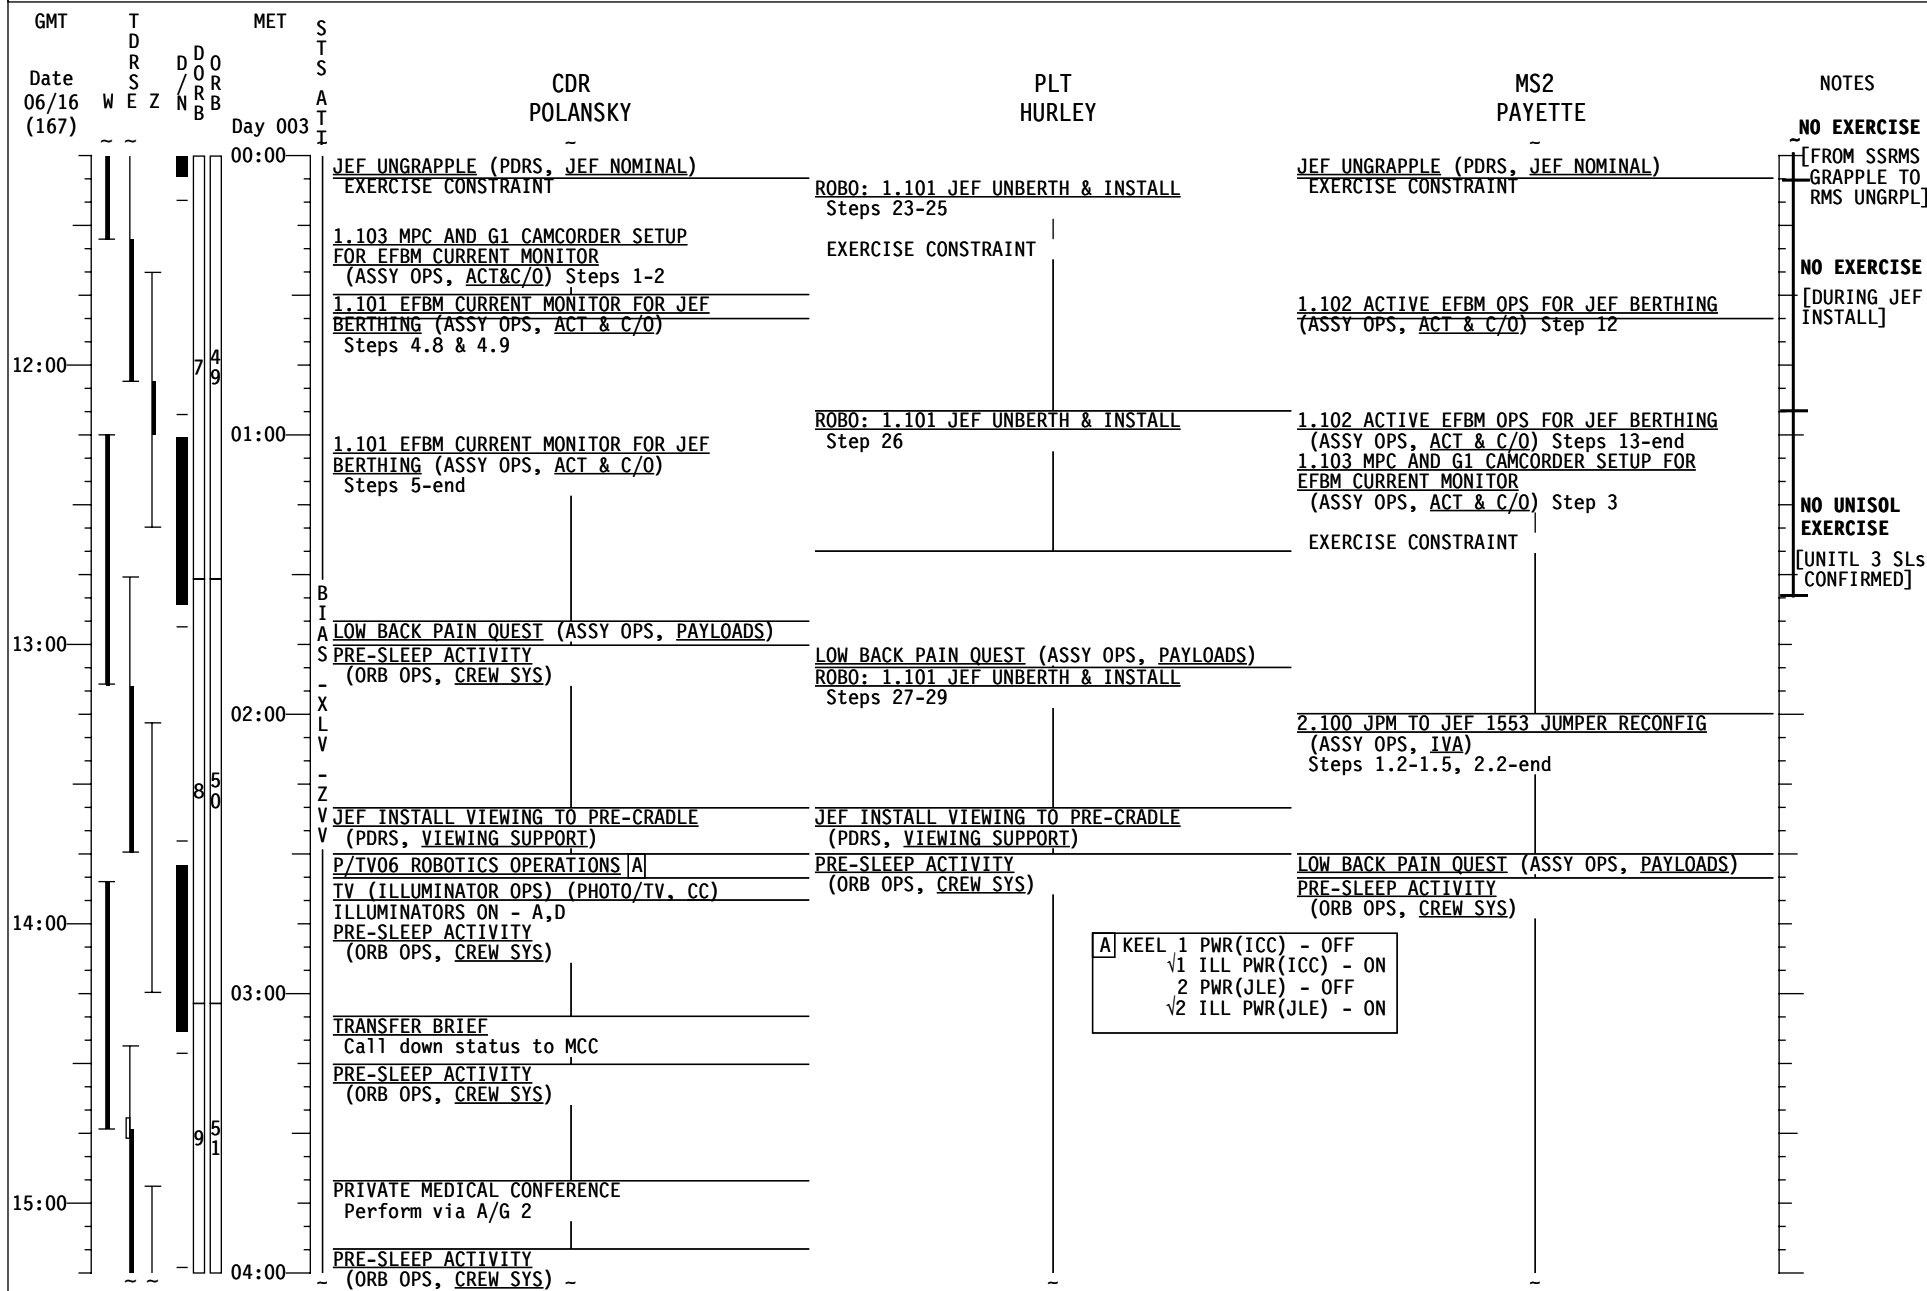

STS-127 FD (04)

A) KEEL 1 PWR(ICC) - OFF
v1 ILL PWR(ICC) - ON
2 PWR(JLE) - OFF
v2 ILL PWR(JLE) - ON