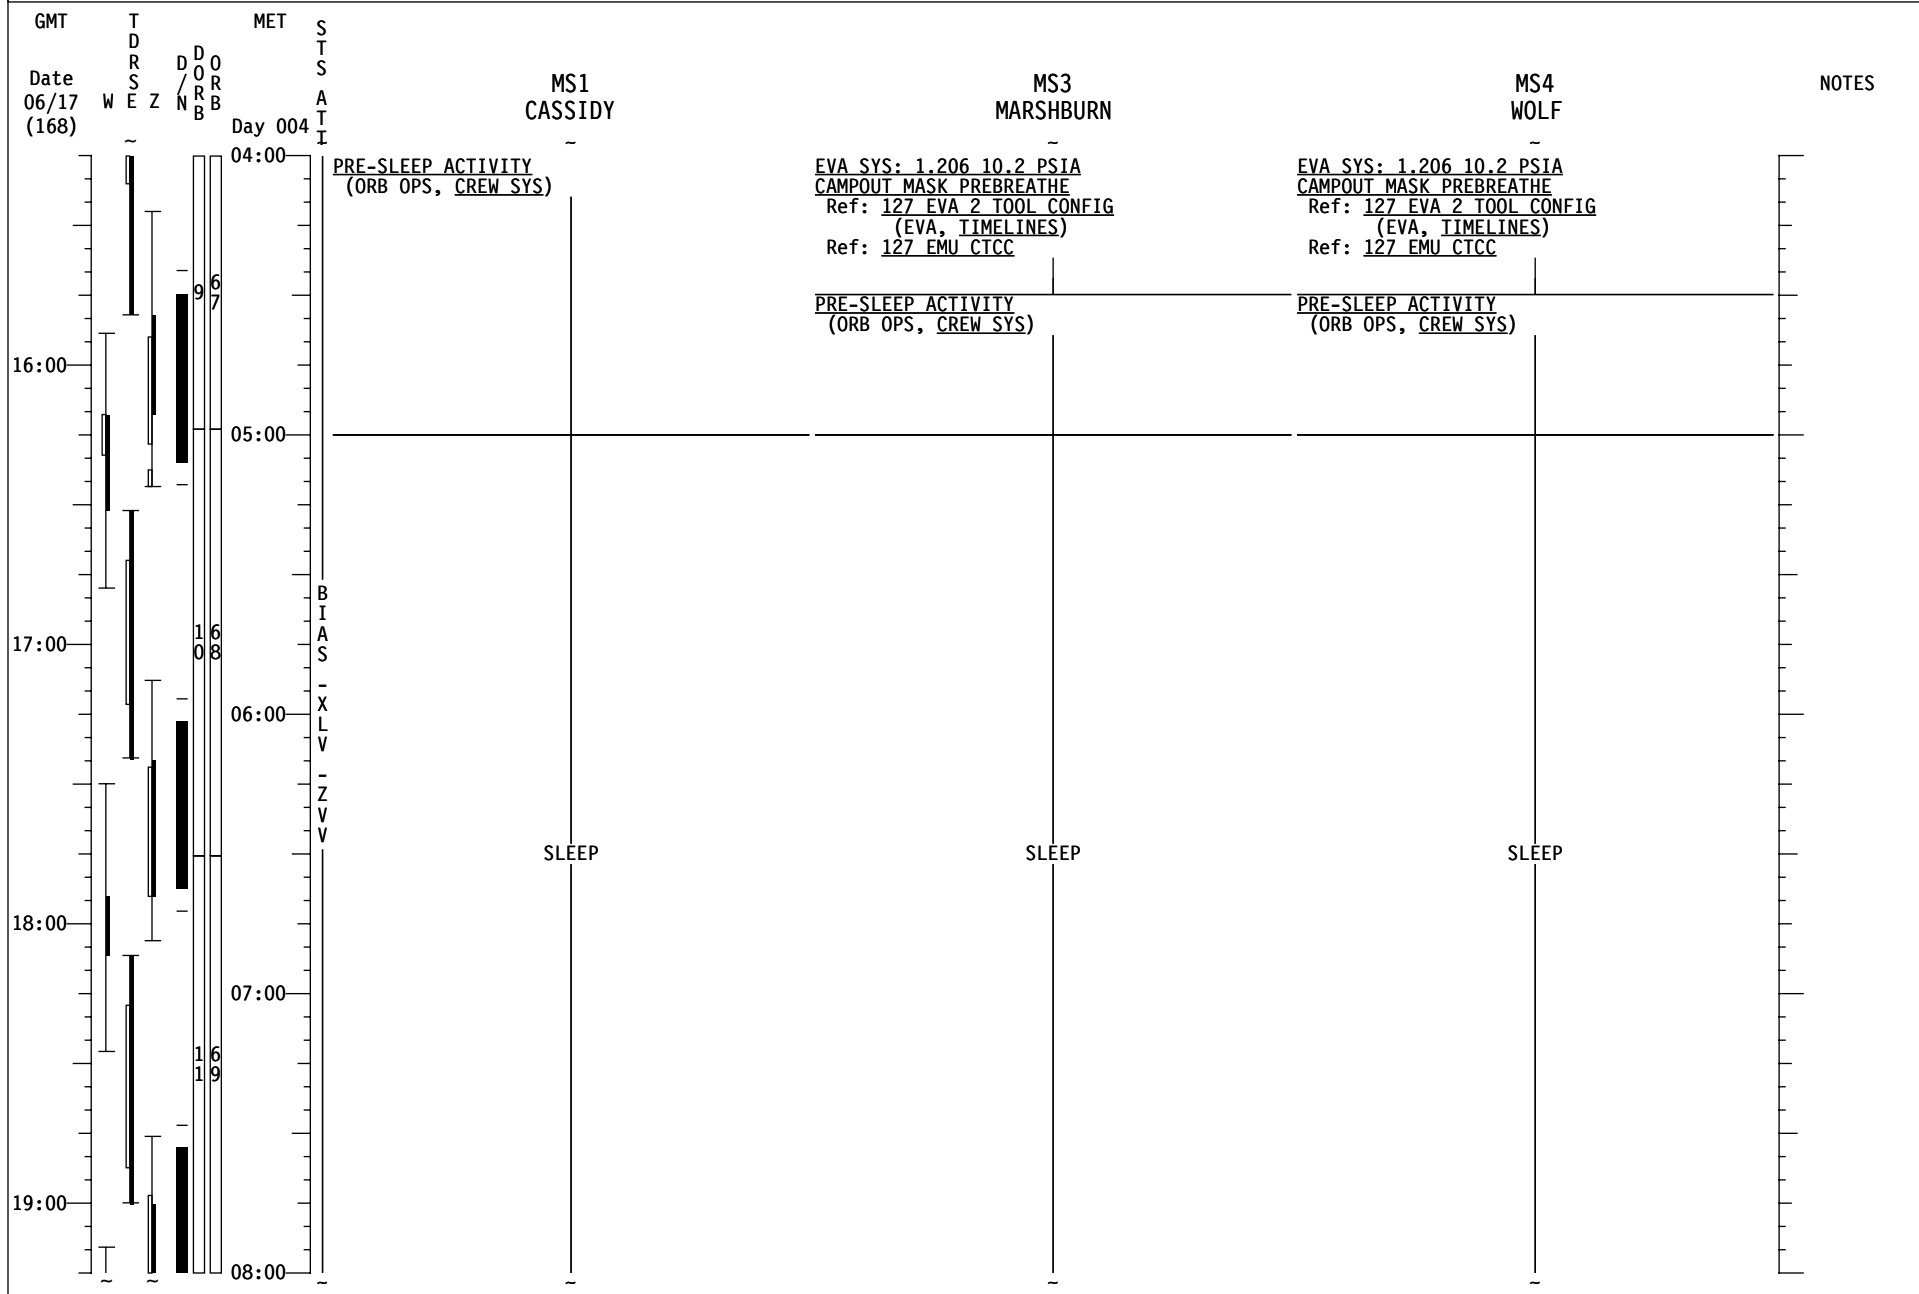

STS-127 FD (05)