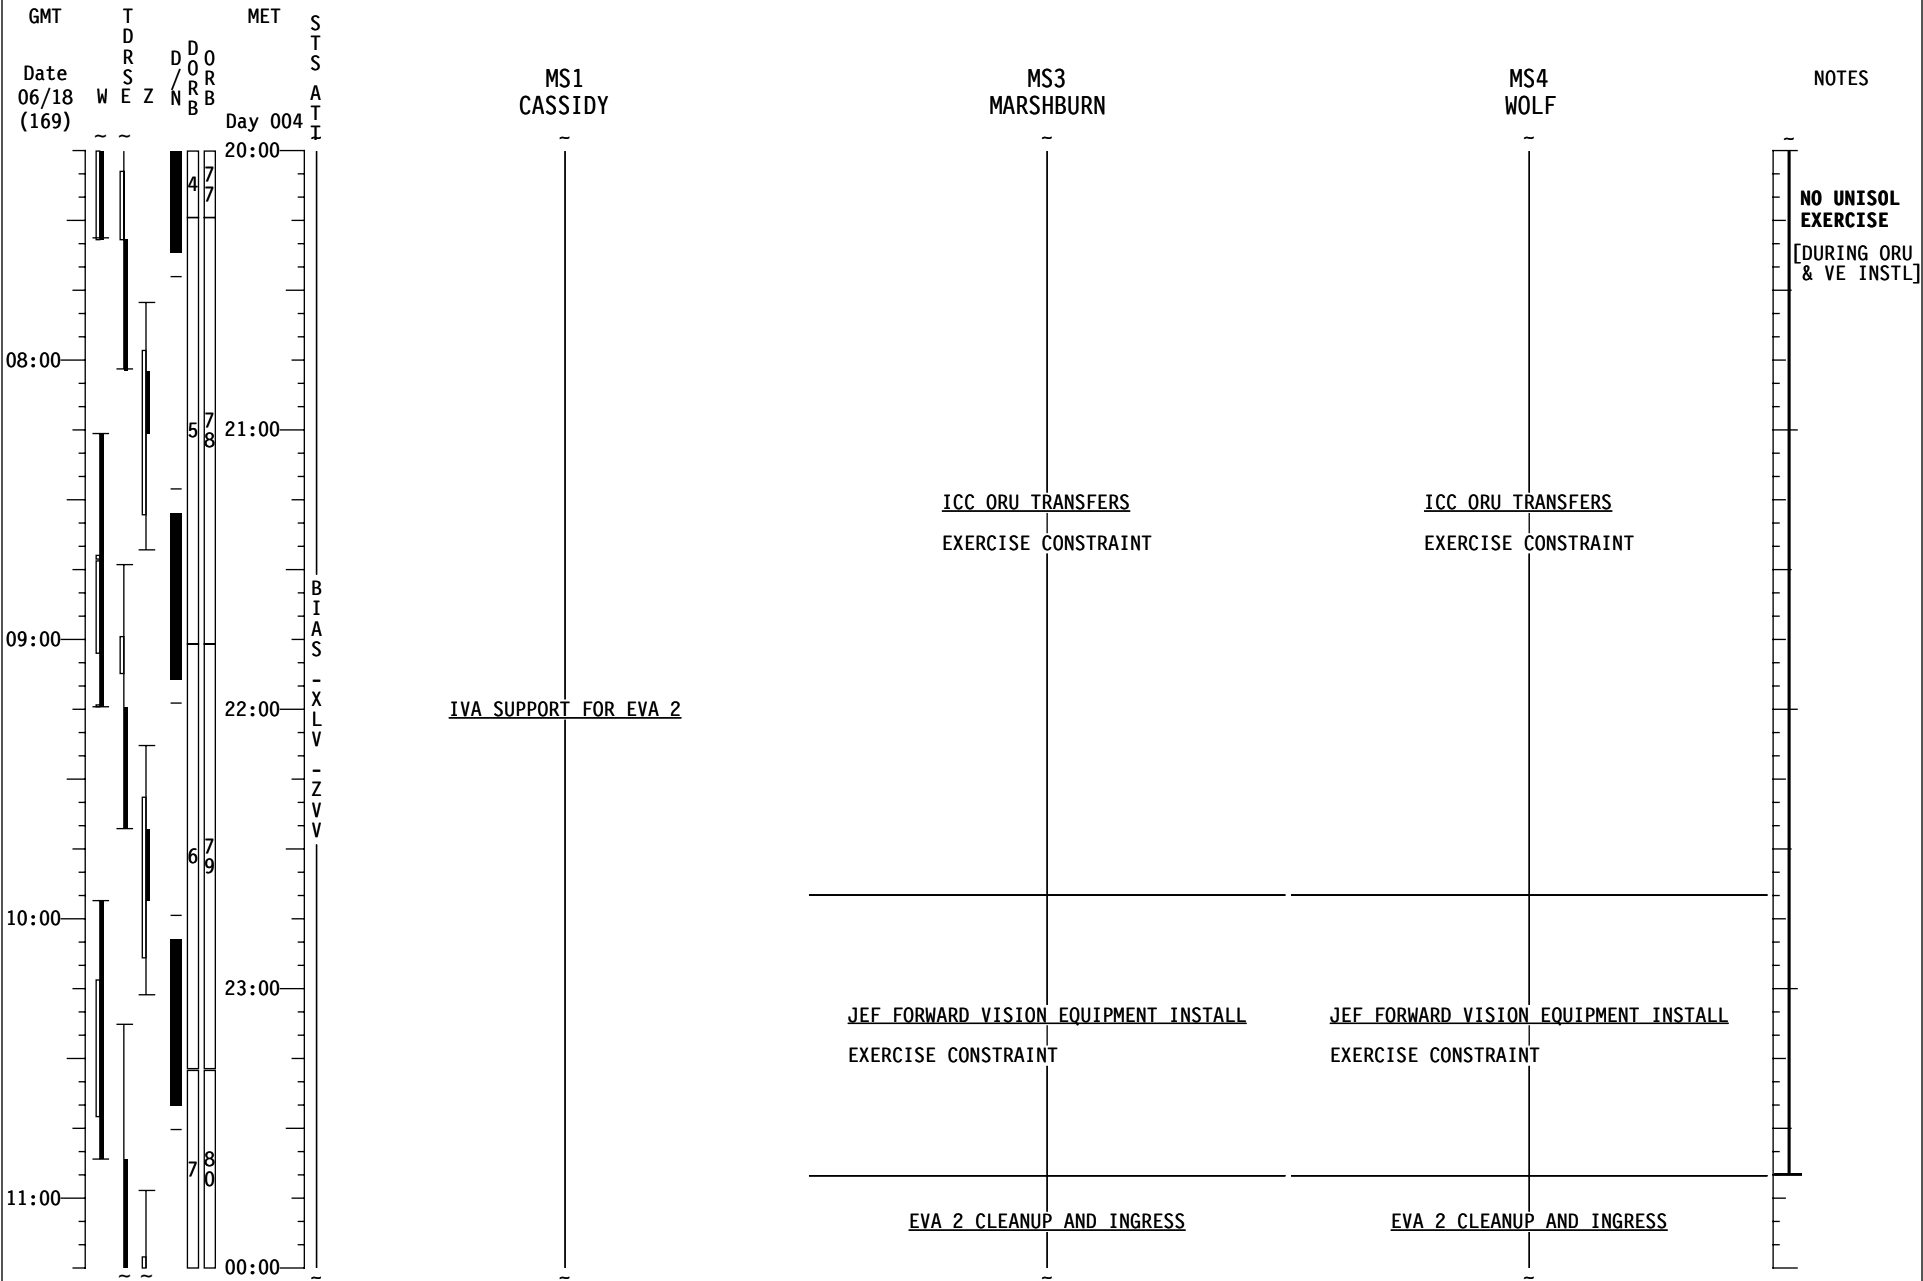

STS-127 FD (06)