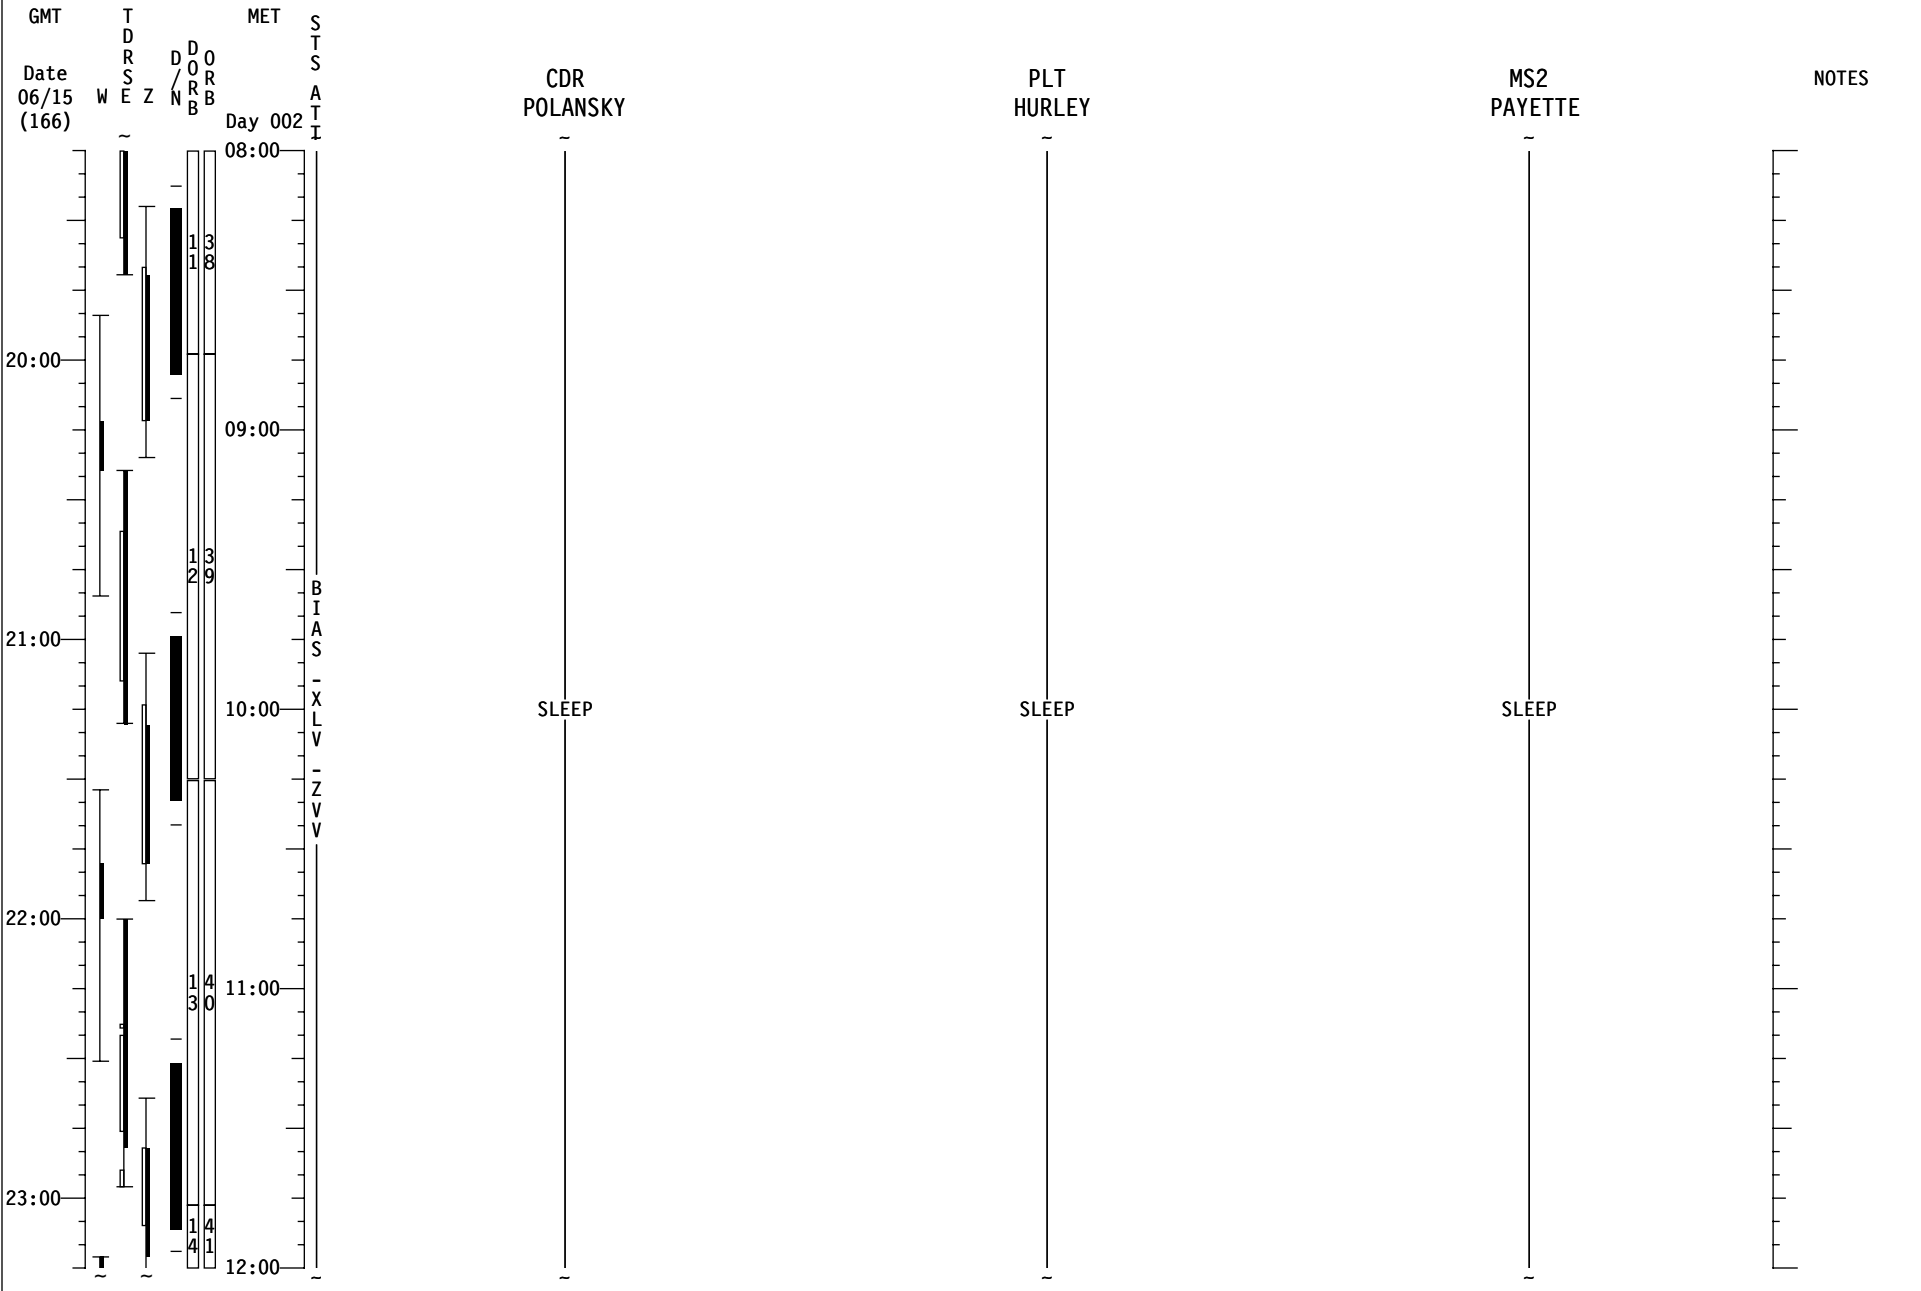

STS-127 FD (03)