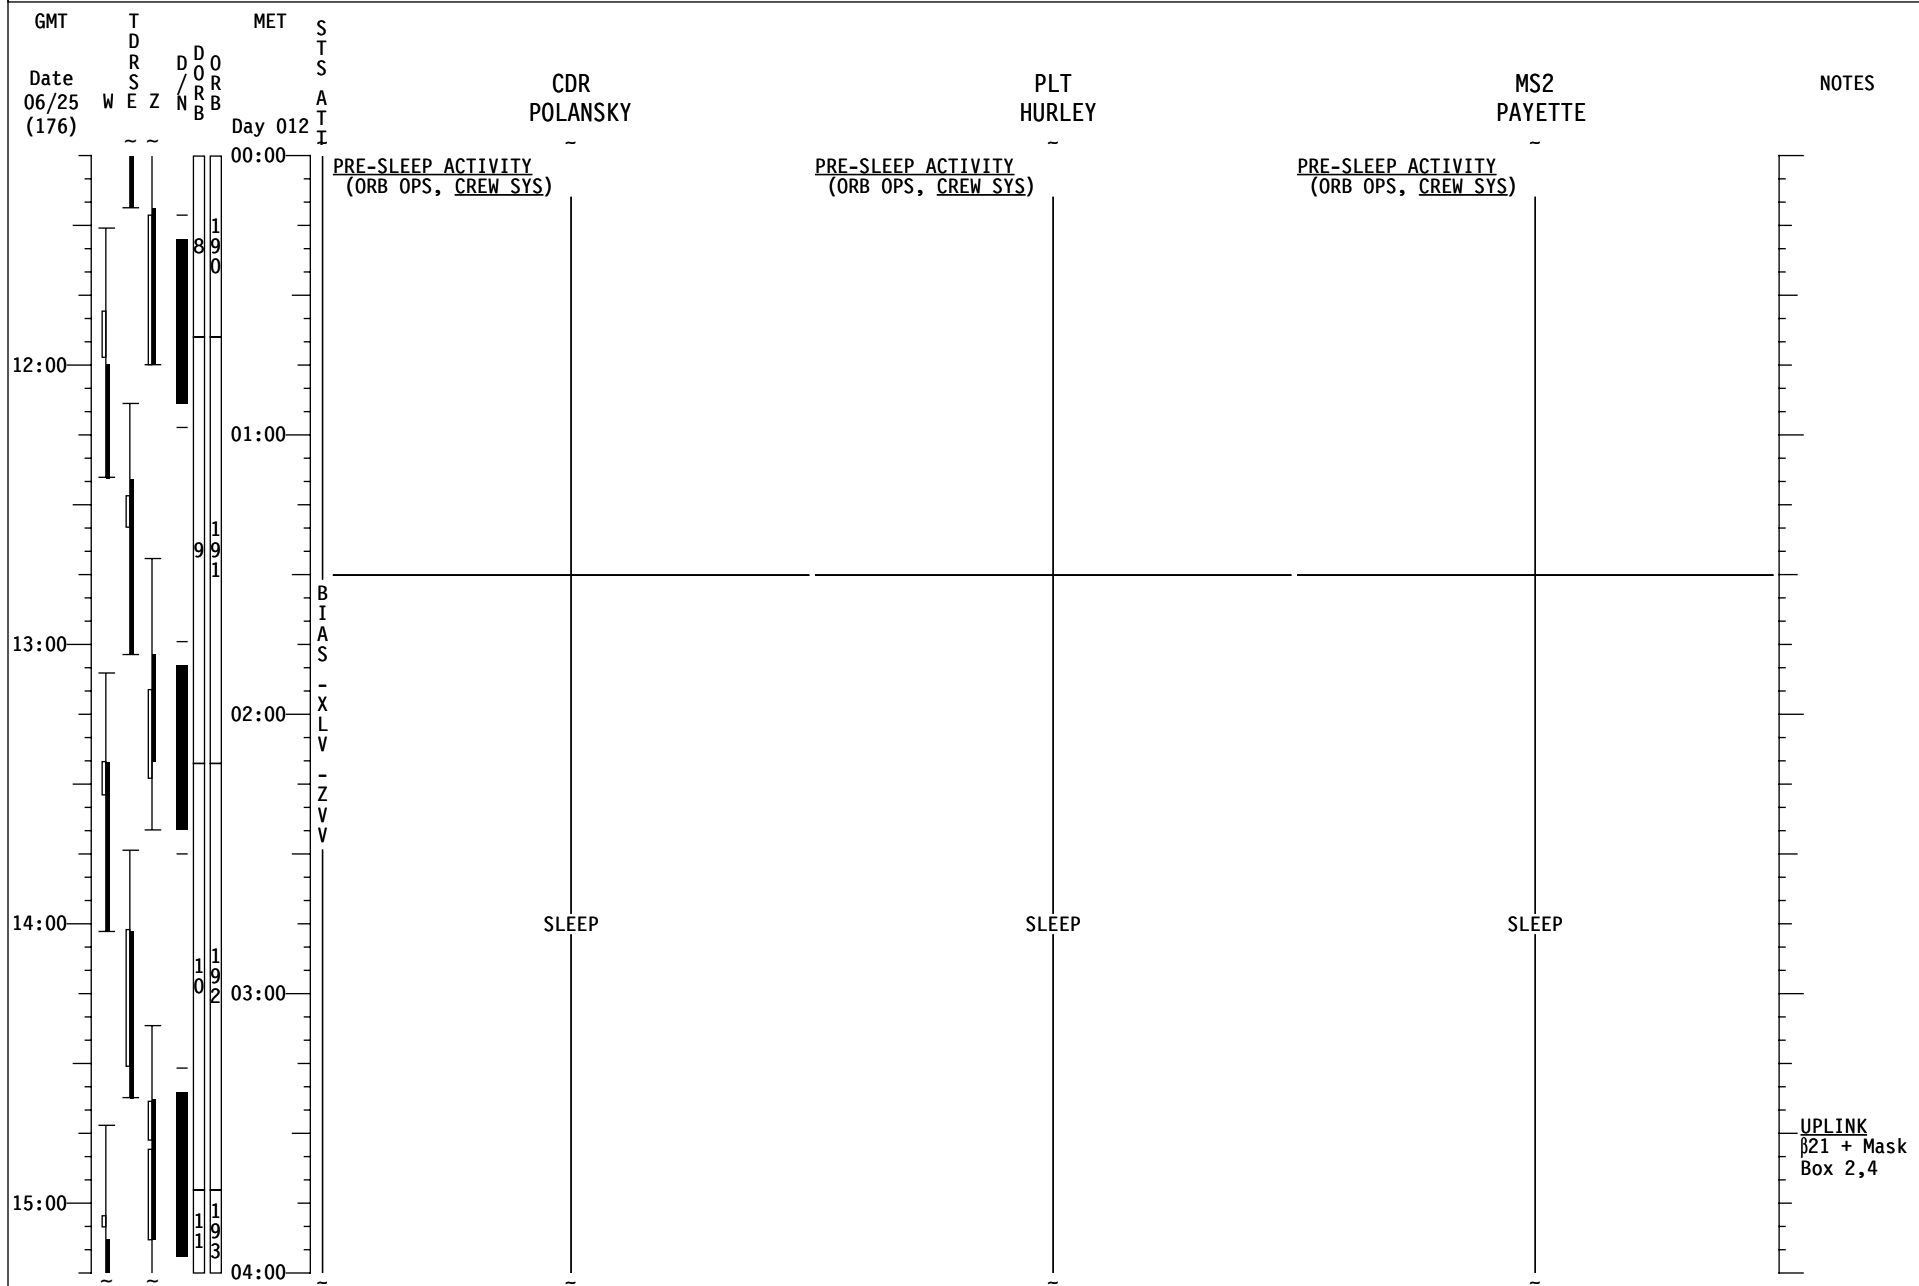

STS-127 FD (13)

UPLINK
β21 + Mask
Box 2,4