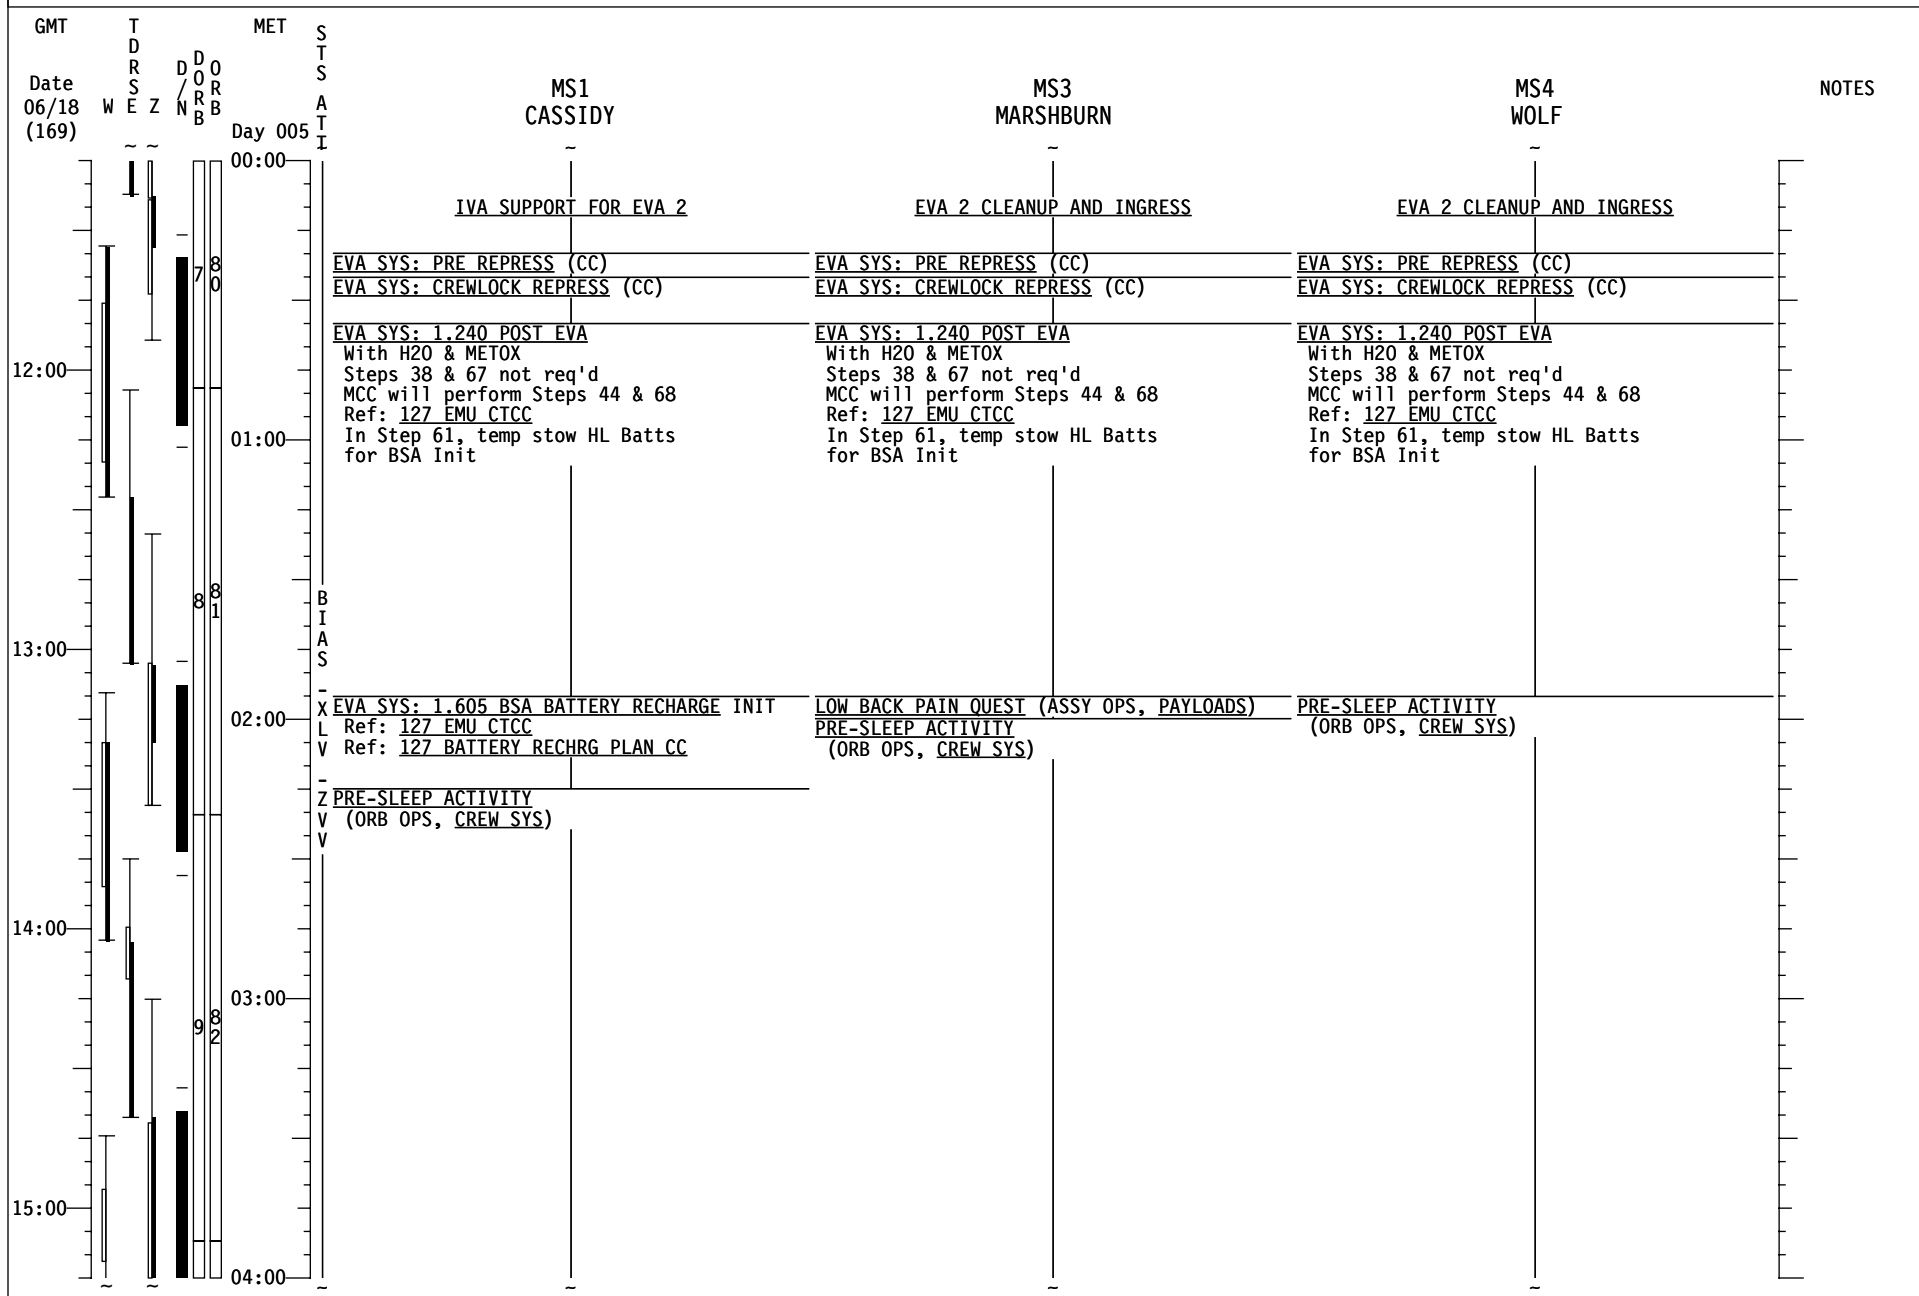

STS-127 FD (06)