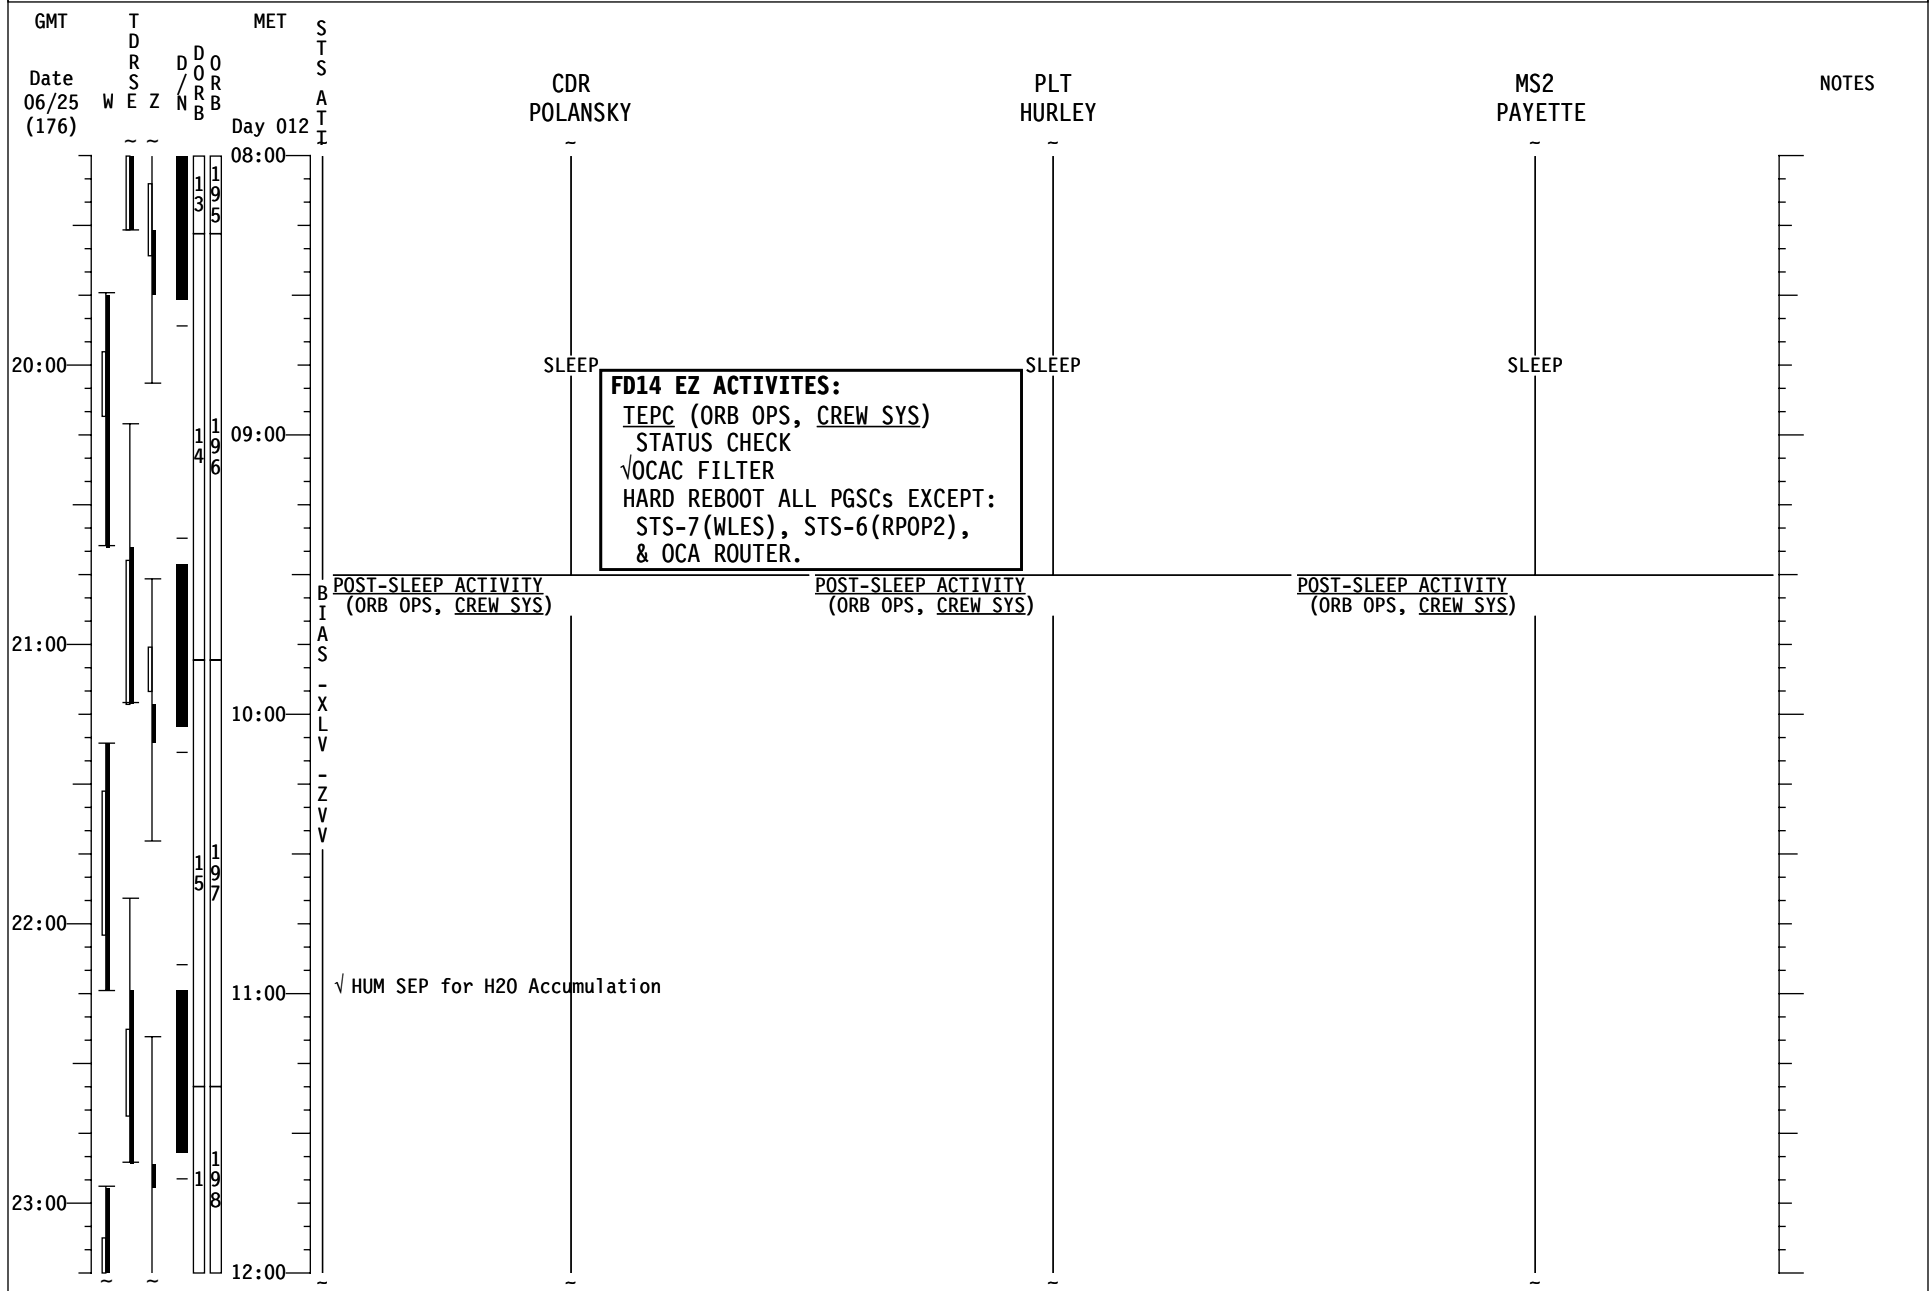

STS-127 FD (14)