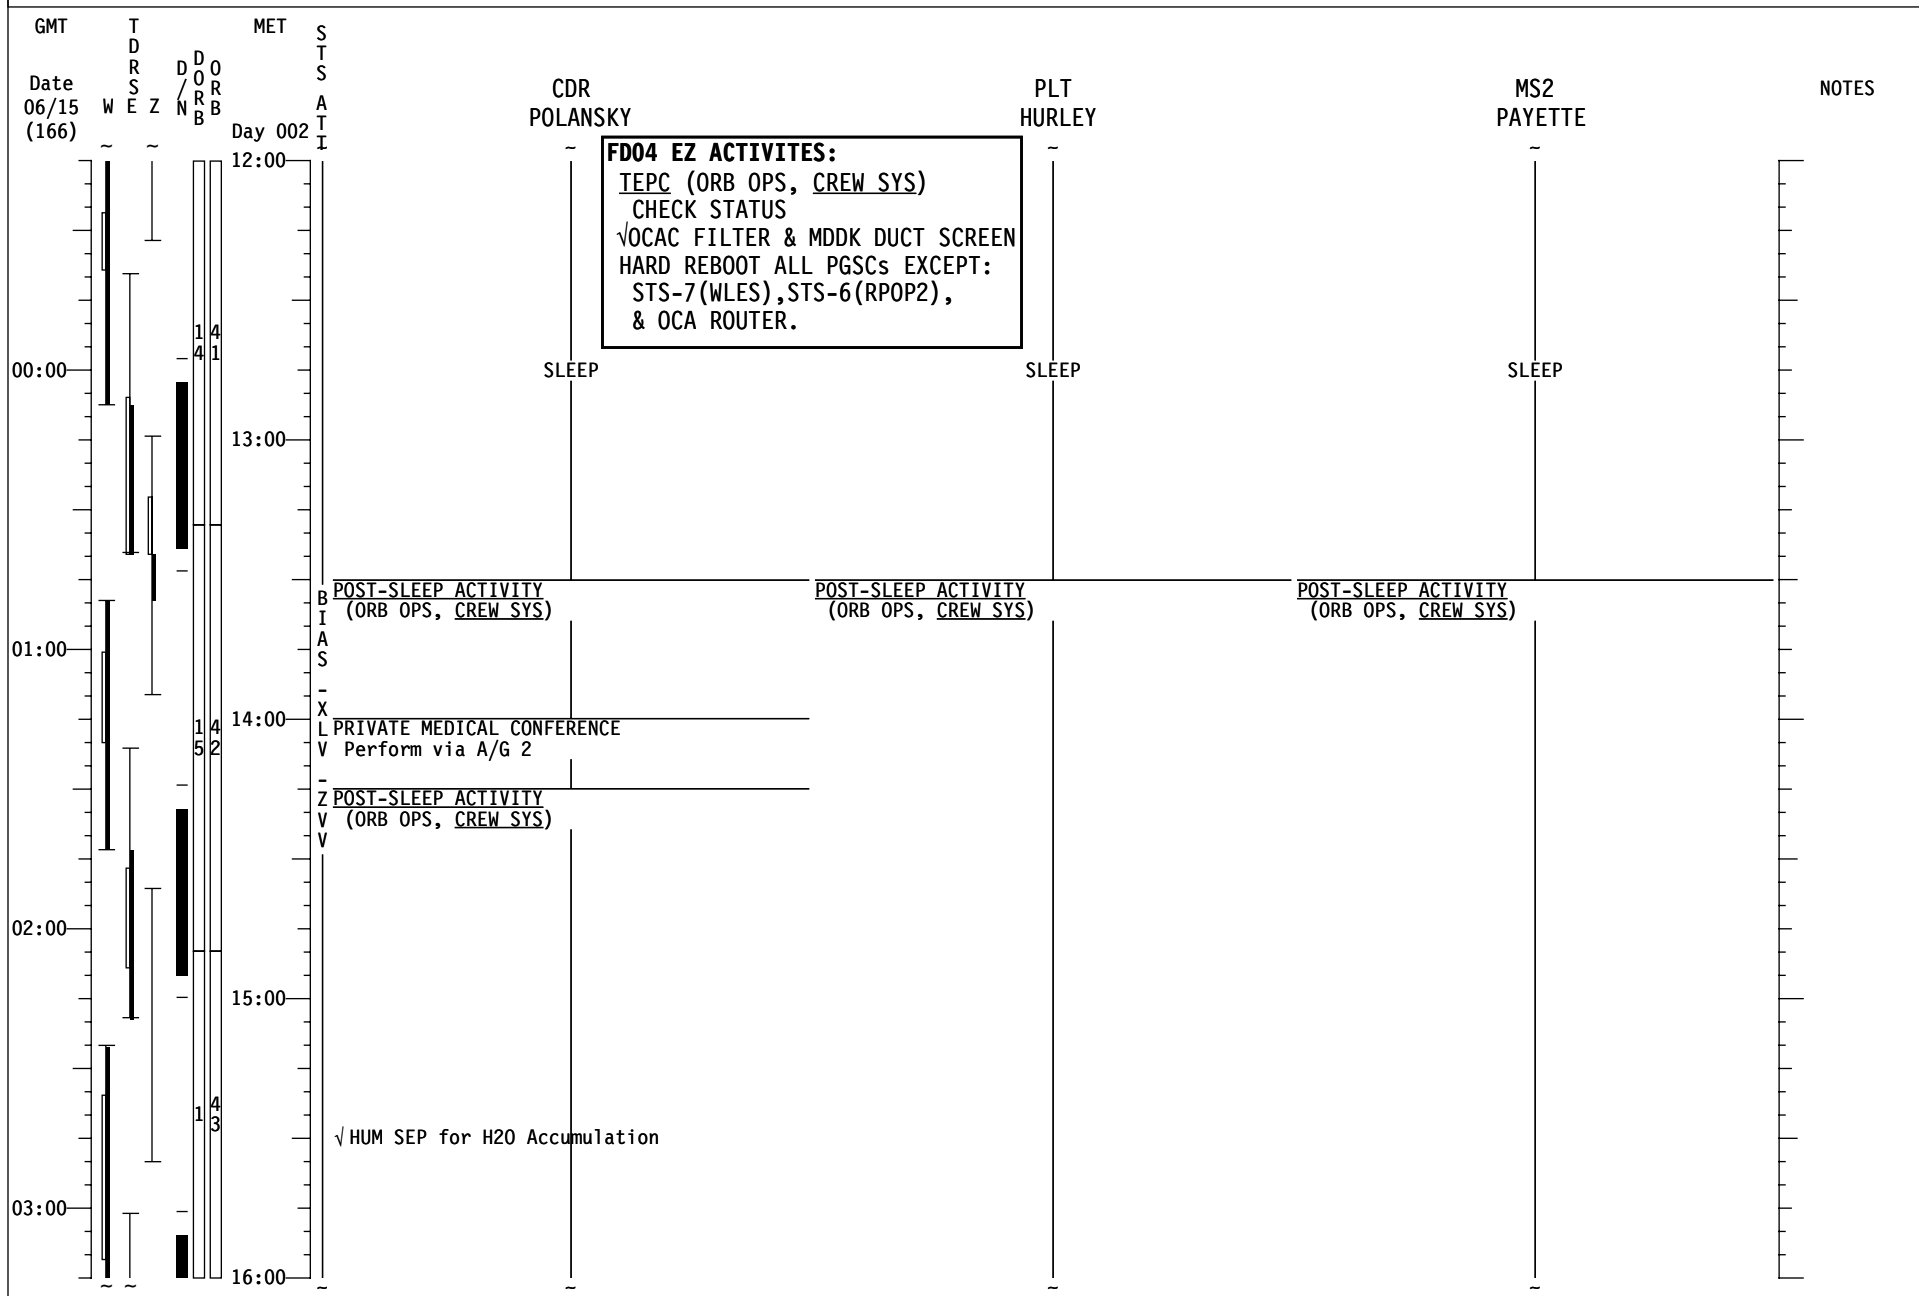

STS-127 FD (03)

STS-127 FD (03)

STS-127 FD (03)

STS-127 FD (03)

STS-127 FD (04)

STS-127 FD (04)

STS-127 FD (04)

GMT	TDRS W E Z	MET Day 002	S T S A T I	CDR POLANSKY	PLT HURLEY	MS2 PAYETTE	NOTES
Date 06/16 (167) 04:00 05:00 06:00 07:00 20:00	D O R B 1 3 2 4 3 4 4 5 4 6	16:00 17:00 18:00 19:00 20:00	B I A S - X L V Z V V	POST-SLEEP ACTIVITY (ORB OPS, CREW SYS) CWC-I FILL (ORB OPS, ECLS) Ref. MSG XXX DAILY TRANSFER LIST UPDATE Ref. Transfer List & MSG XXX EVA 1 INHIBIT PAD (EVA, TIMELINES) CWC-I TERM (ORB OPS, ECLS)	POST-SLEEP ACTIVITY (ORB OPS, CREW SYS) L17 Check MCIU filter screen TRANSFER OPS Ref. Transfer List & MSG XXX ROBO: 1.101 JEF UNBERTH & INSTALL Steps 1-4 EXERCISE EXERCISE EXERCISE MEAL	POST-SLEEP ACTIVITY (ORB OPS, CREW SYS) EXERCISE EXERCISE CWC-I FILL (ORB OPS, ECLS) Ref. MSG XXX P/TV06 ROBOTICS OPERATIONS (PHOTO/TV, SCENES) SETUP P/TV07 EVA (PHOTO/TV, SCENES) SETUP CWC-I TERM (ORB OPS, ECLS) P/TV07 EVA (PHOTO/TV, SCENES) OPS J-ROBO: 1.403 JEMRMS BUS MONITOR OPS Steps 1 & 2 1.102 ACTIVE EFBM OPS FOR JEF BERTHING (ASSY OPS, ACT & C/O) Steps 6-10	UPLINK β21 + Mask Box 2,4,8
				JOINT OPS: 3.102 NITROGEN TRANSFER INITIATION Verify MCC-H complete with Step 2, then perform Steps 3-4.4, 5.1 CWC-I TRANSFER Transfer 2 CWC-Is to ISS	TRANSFER OPS Ref. Transfer List & MSG XXX TRANSFER OPS Ref. Transfer List & MSG XXX TRANSFER OPS Ref. Transfer List & MSG XXX	P/TV07 EVA (PHOTO/TV, SCENES) OPS	