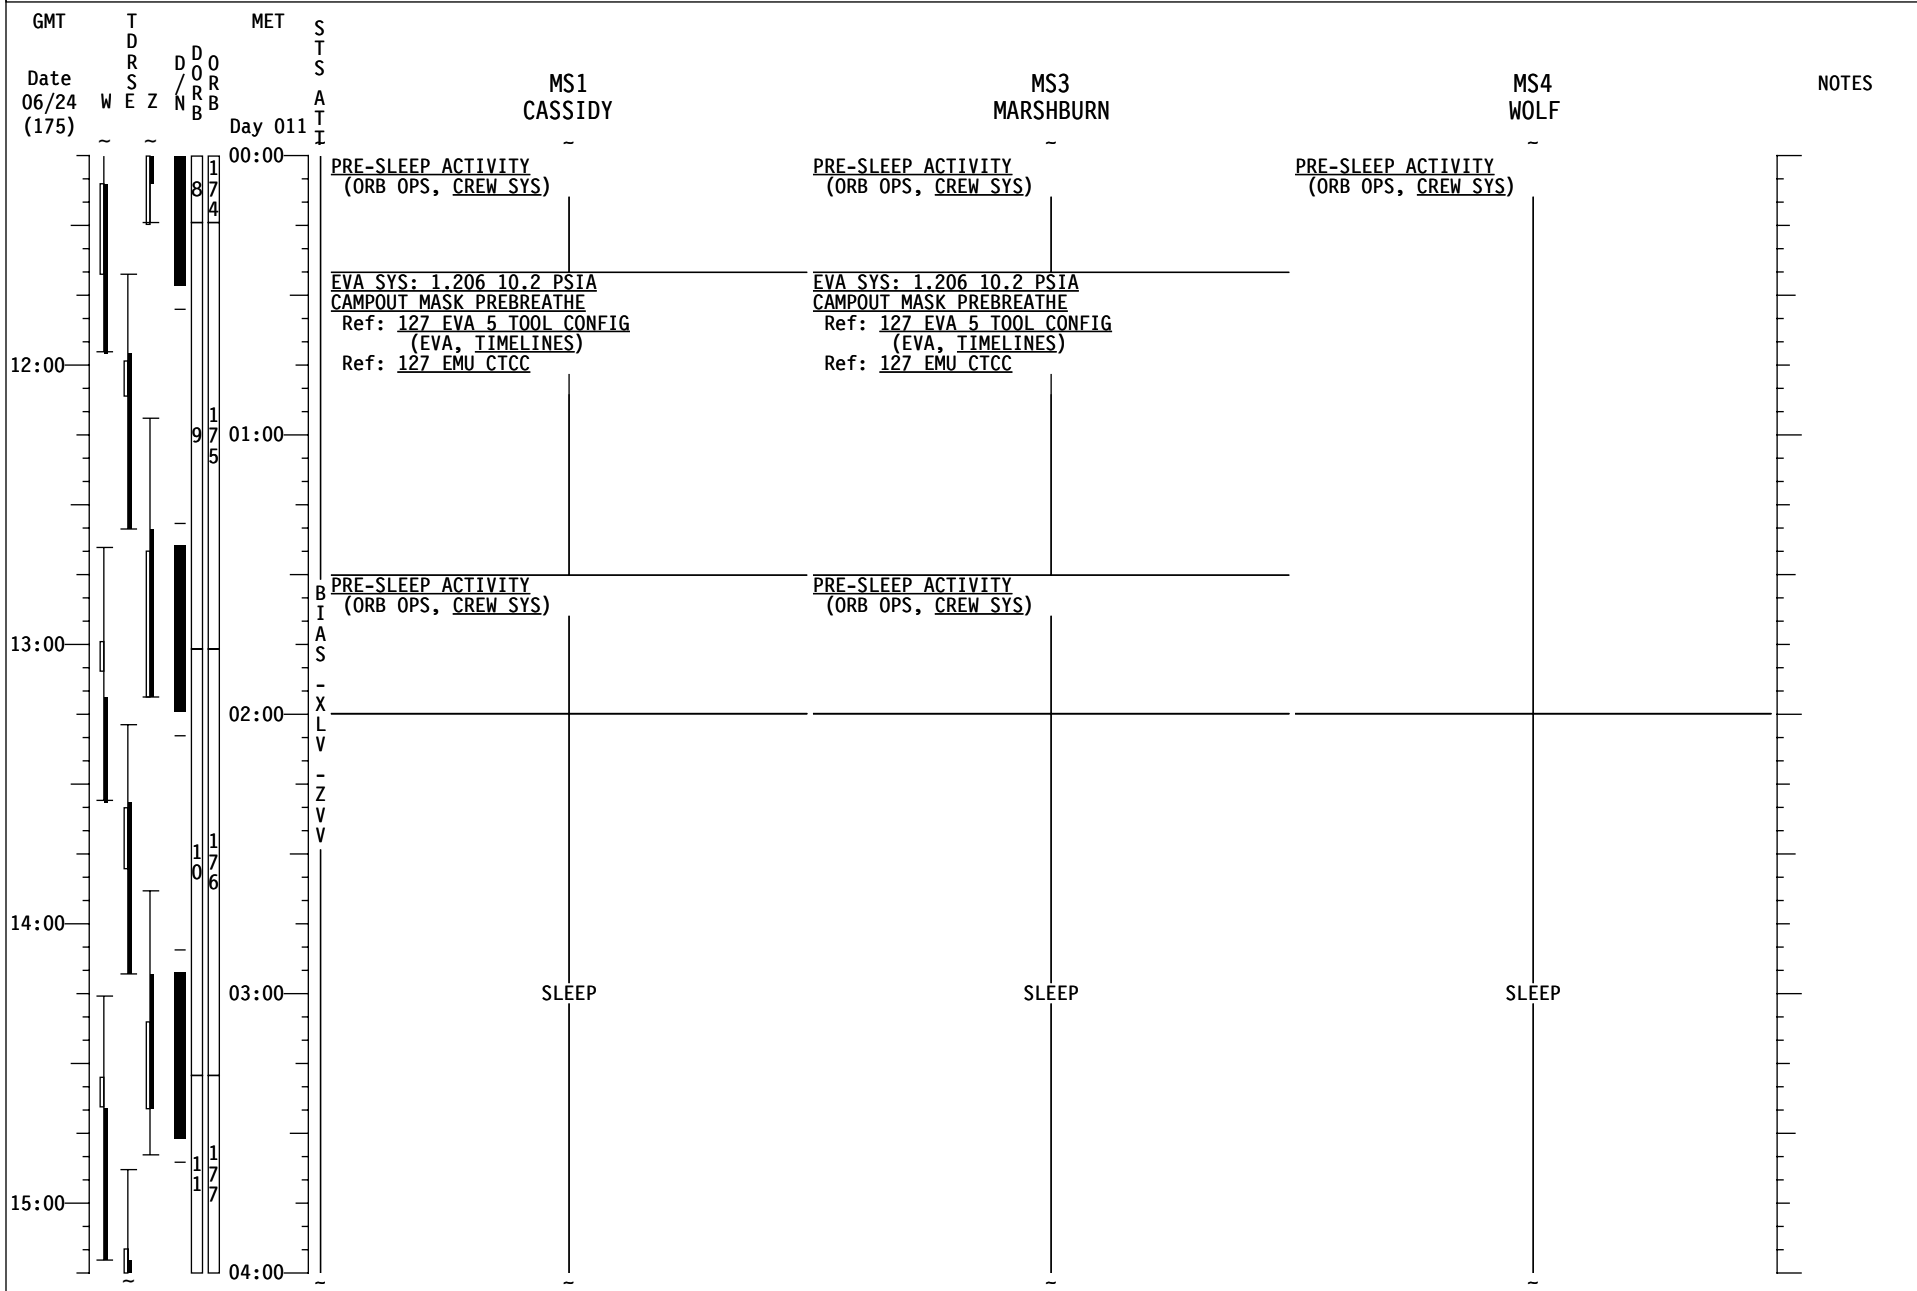

STS-127 FD (12)