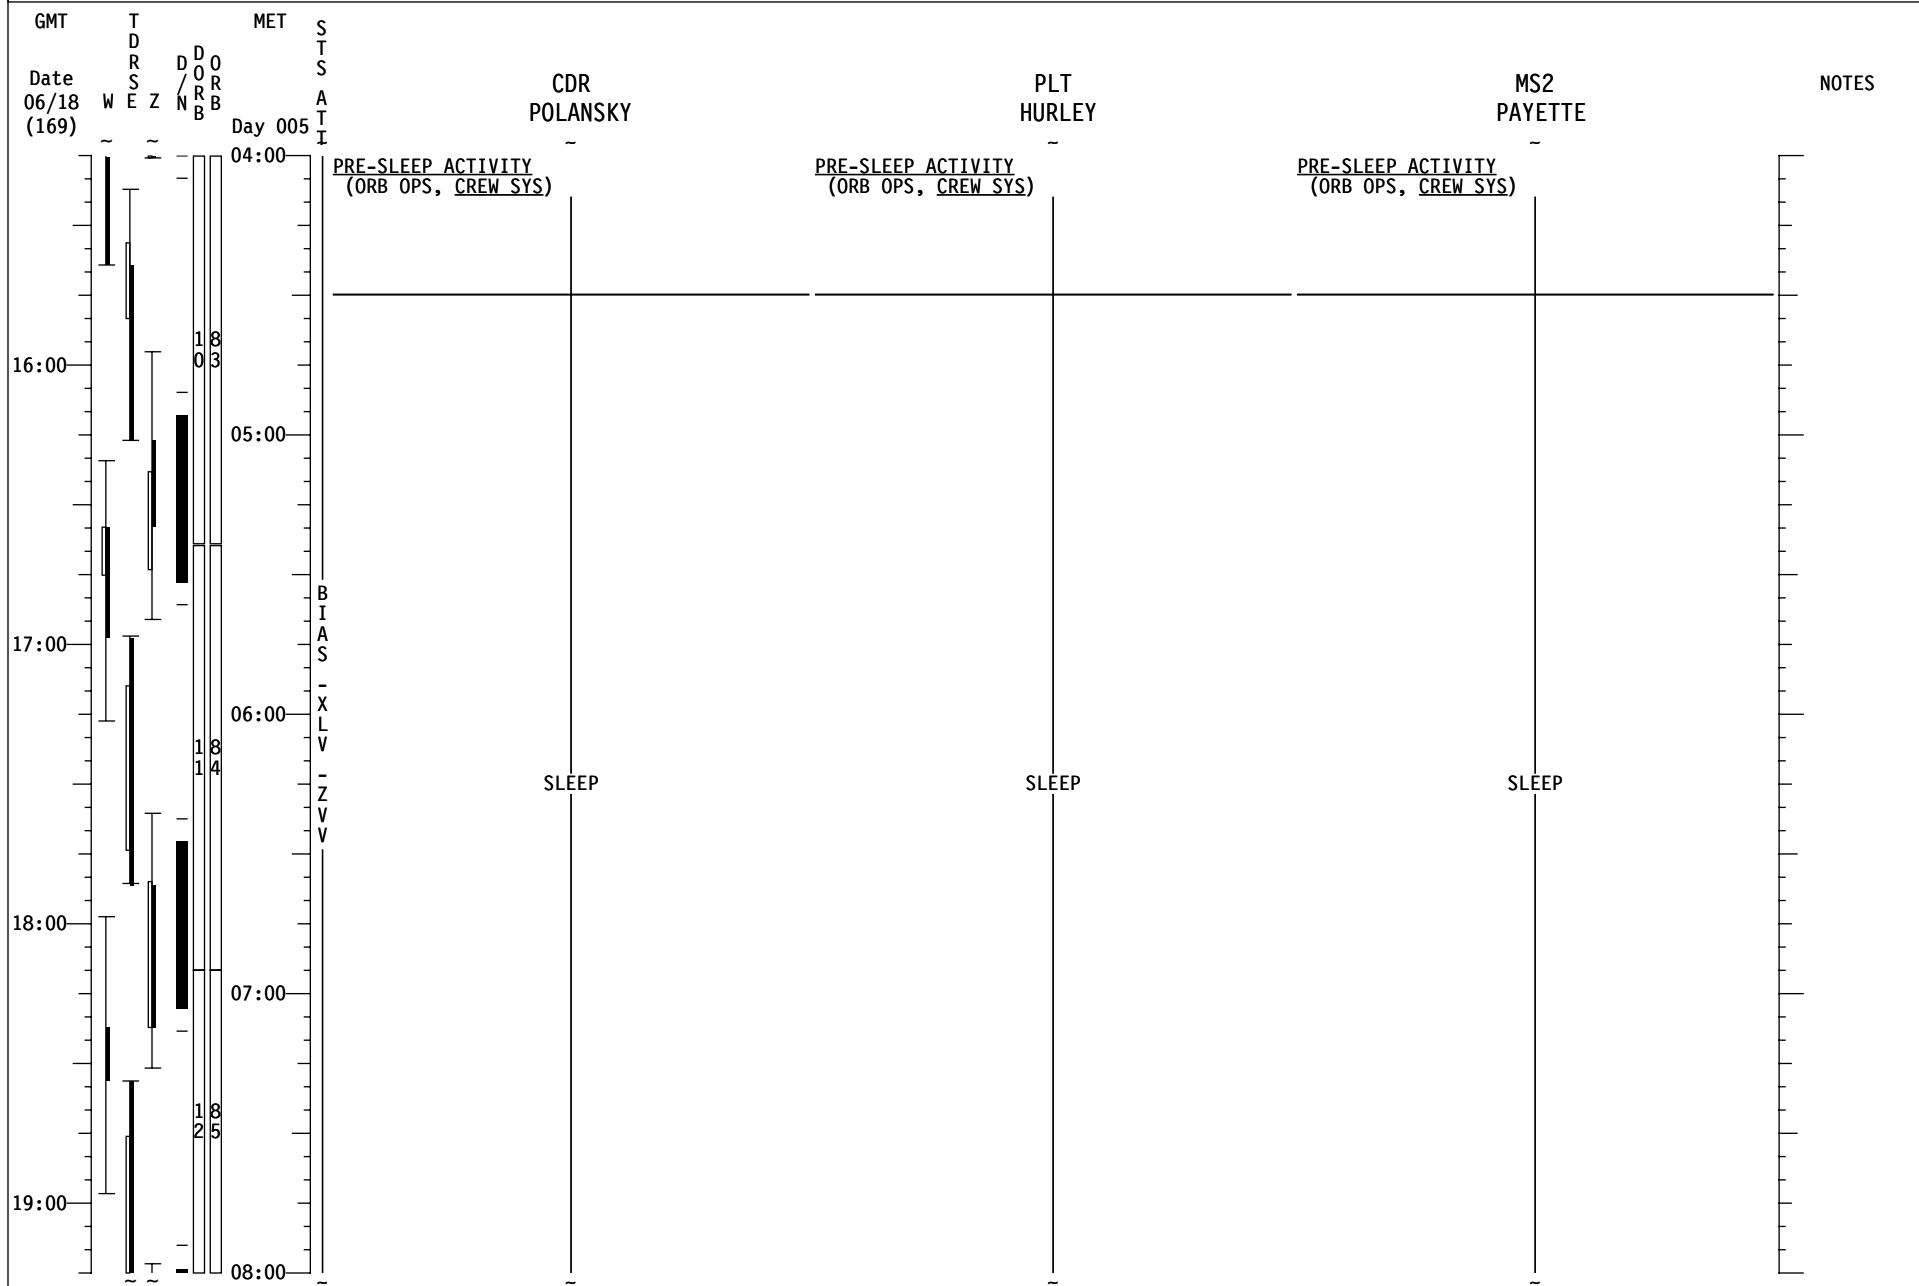

STS-127 FD (06)