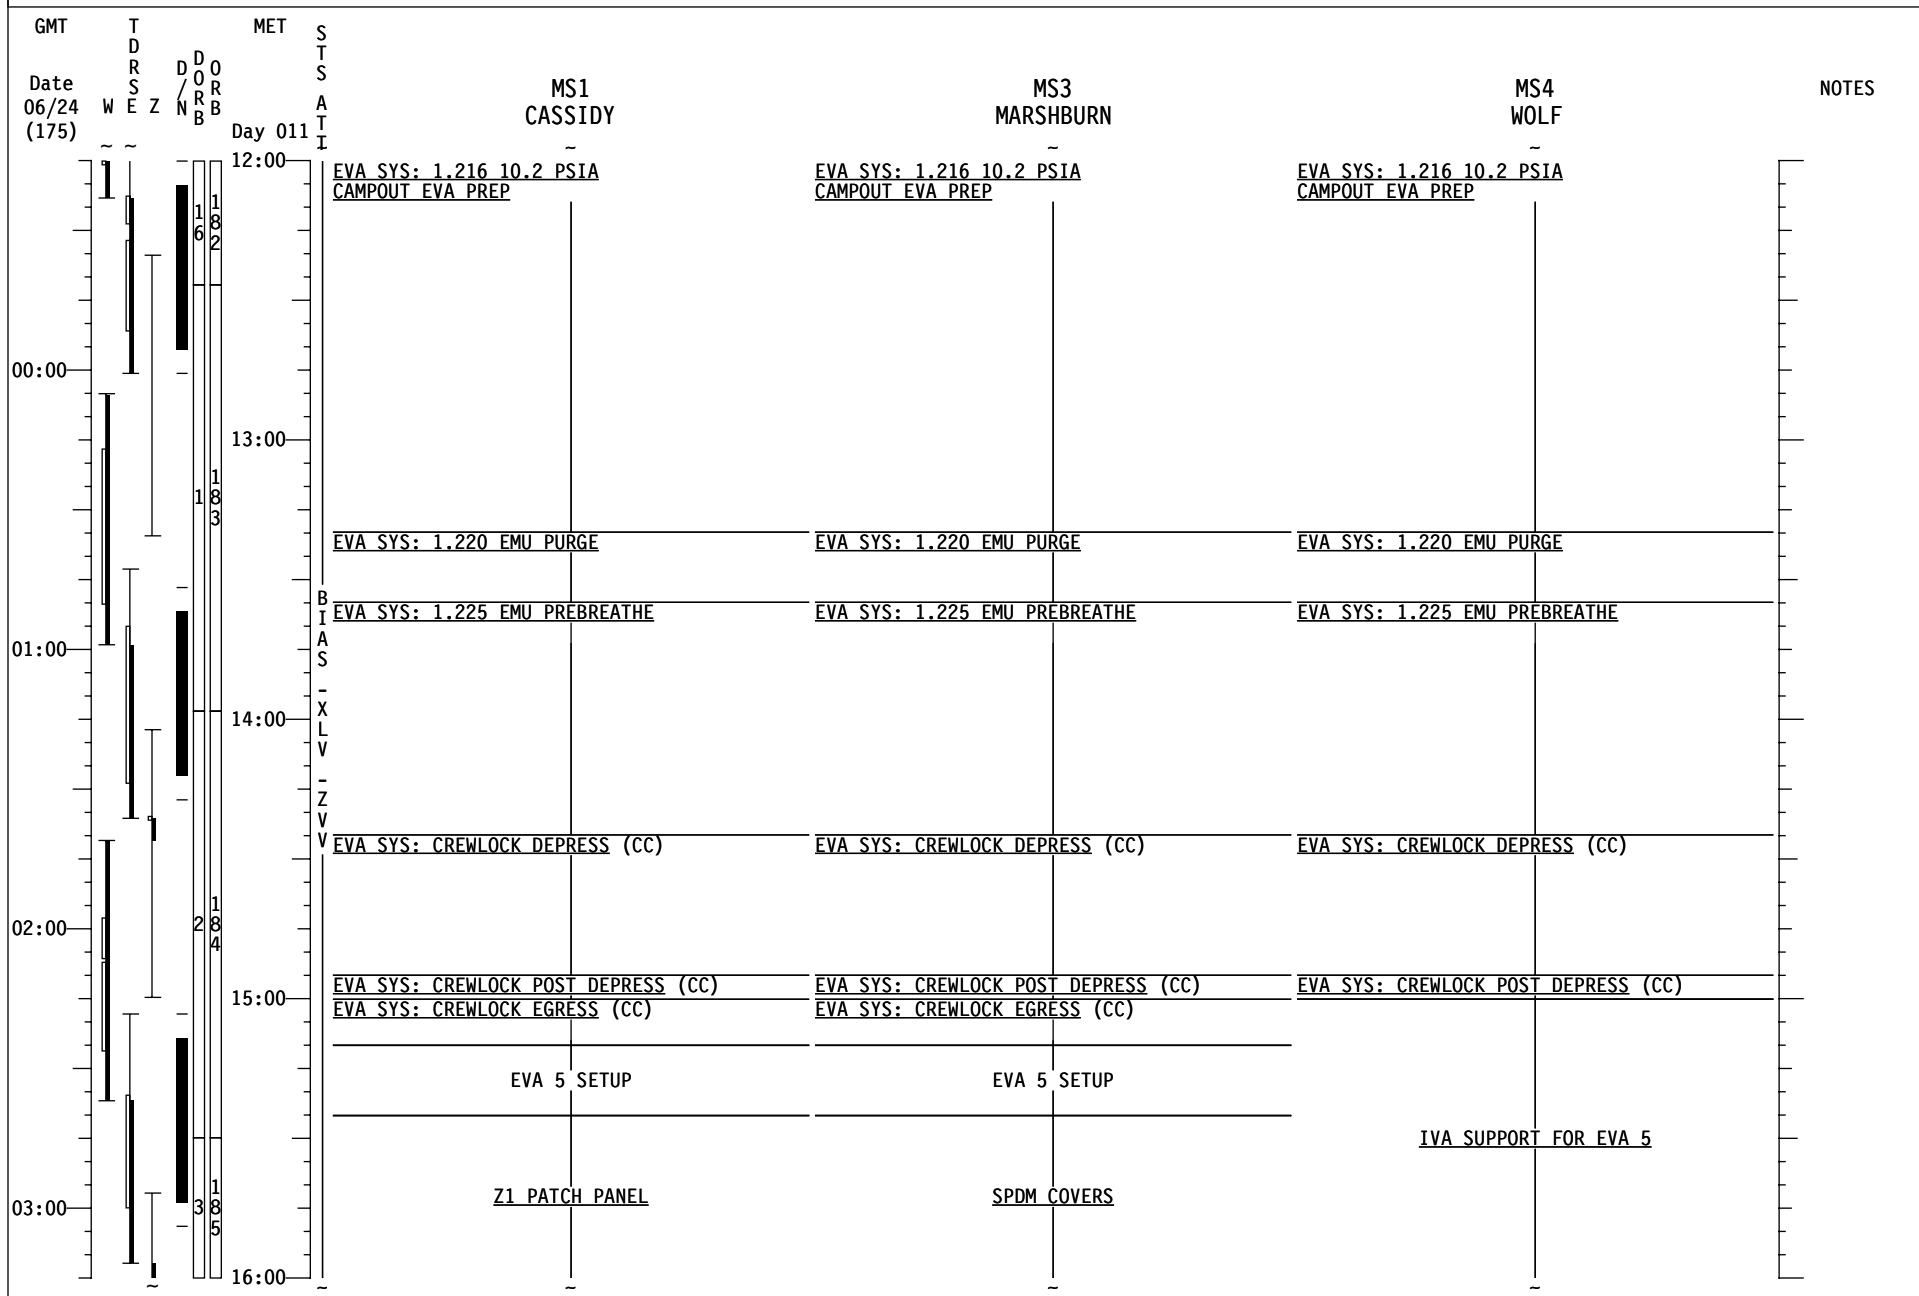

STS-127 FD (13)