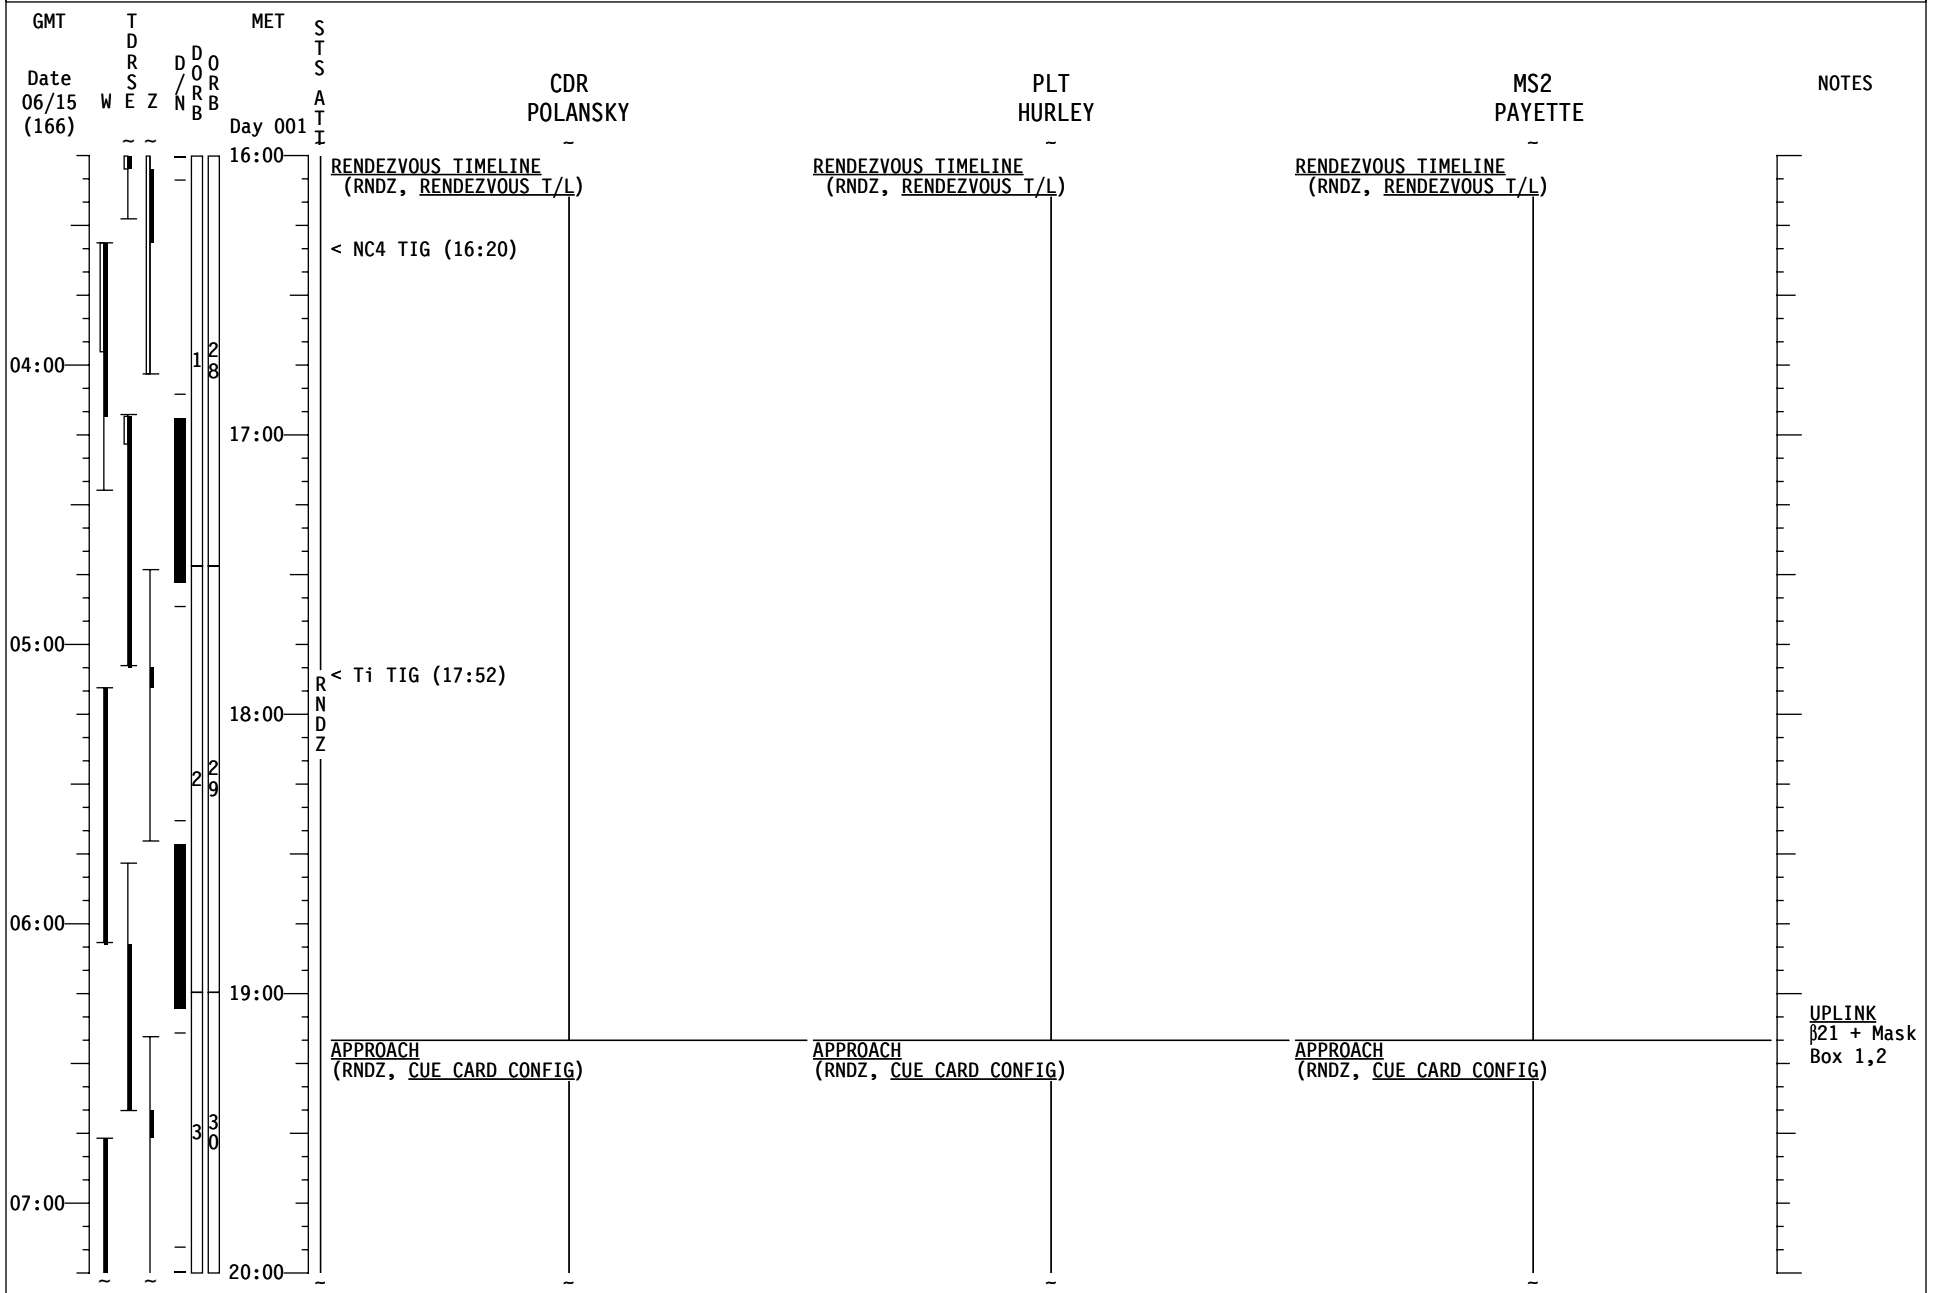

STS-127 FD (02)

STS-127 FD (02)

STS-127 FD (02)

STS-127 FD (03)

STS-127 FD (03)

STS-127 FD (03)

STS-127 FD (03)

GMT	T D R S E Z	D O R B	MET	S T S	MS1 CASSIDY	MS3 MARSHBURN	MS4 WOLF	FE-2 EXP19 KOPRA	NOTES
Date 06/15 (166)	W E Z	D O R B	Day 001	A T I					
			16:00		<u>POST-SLEEP ACTIVITY</u> (ORB OPS, CREW SYS)	<u>DAILY TRANSFER LIST UPDATE</u> Ref. Transfer List & MSG XXX	<u>POST-SLEEP ACTIVITY</u> (ORB OPS, CREW SYS)	<u>POST-SLEEP ACTIVITY</u> (ORB OPS, CREW SYS)	
					<u>ON MCC GO: O2 REPRESS TERM</u> C5 DIRECT O2 vlv - CL OCAC PWR - ON <u>RENDEZVOUS TIMELINE</u> (RNDZ, RENDEZVOUS T/L)	<u>GALLEY OVERNIGHT CONFIG</u> (ORB OPS, ECLS) Use DIDBs from EXT A/L Floor Bag Fill 10 DIDBs from Galley Remove GAS When filled, stow in crew specific ECOKs Dispose Fill Tool in Wet Trash	<u>EMU REMOVAL</u> Disconnect EMUs from AAPs & stow in MDDK	<u>EMU REMOVAL</u> Disconnect EMUs from AAPs & stow in MDDK	
04:00			17:00						
							EXERCISE		
05:00						√ All EVA drink bags fills complete, then: <u>GALLEY MORNING CONFIG</u> (ORB OPS, ECLS) <u>SHUTTLE CONDENSATE COLLECTION</u> (ORB OPS, ECLS) SETUP			
			18:00	R N D Z			<u>P/TV02 DOCK</u> (PHOTO/TV, SCENES) SETUP	EXERCISE	
						EXERCISE	<u>P/TV02 DOCK</u> (PHOTO/TV, SCENES) OPS		
06:00									
			19:00		<u>APPROACH</u> (RNDZ, CUE CARD CONFIG)	<u>APPROACH</u> (RNDZ, CUE CARD CONFIG)		<u>APPROACH</u> (RNDZ, CUE CARD CONFIG)	
07:00									
			20:00						