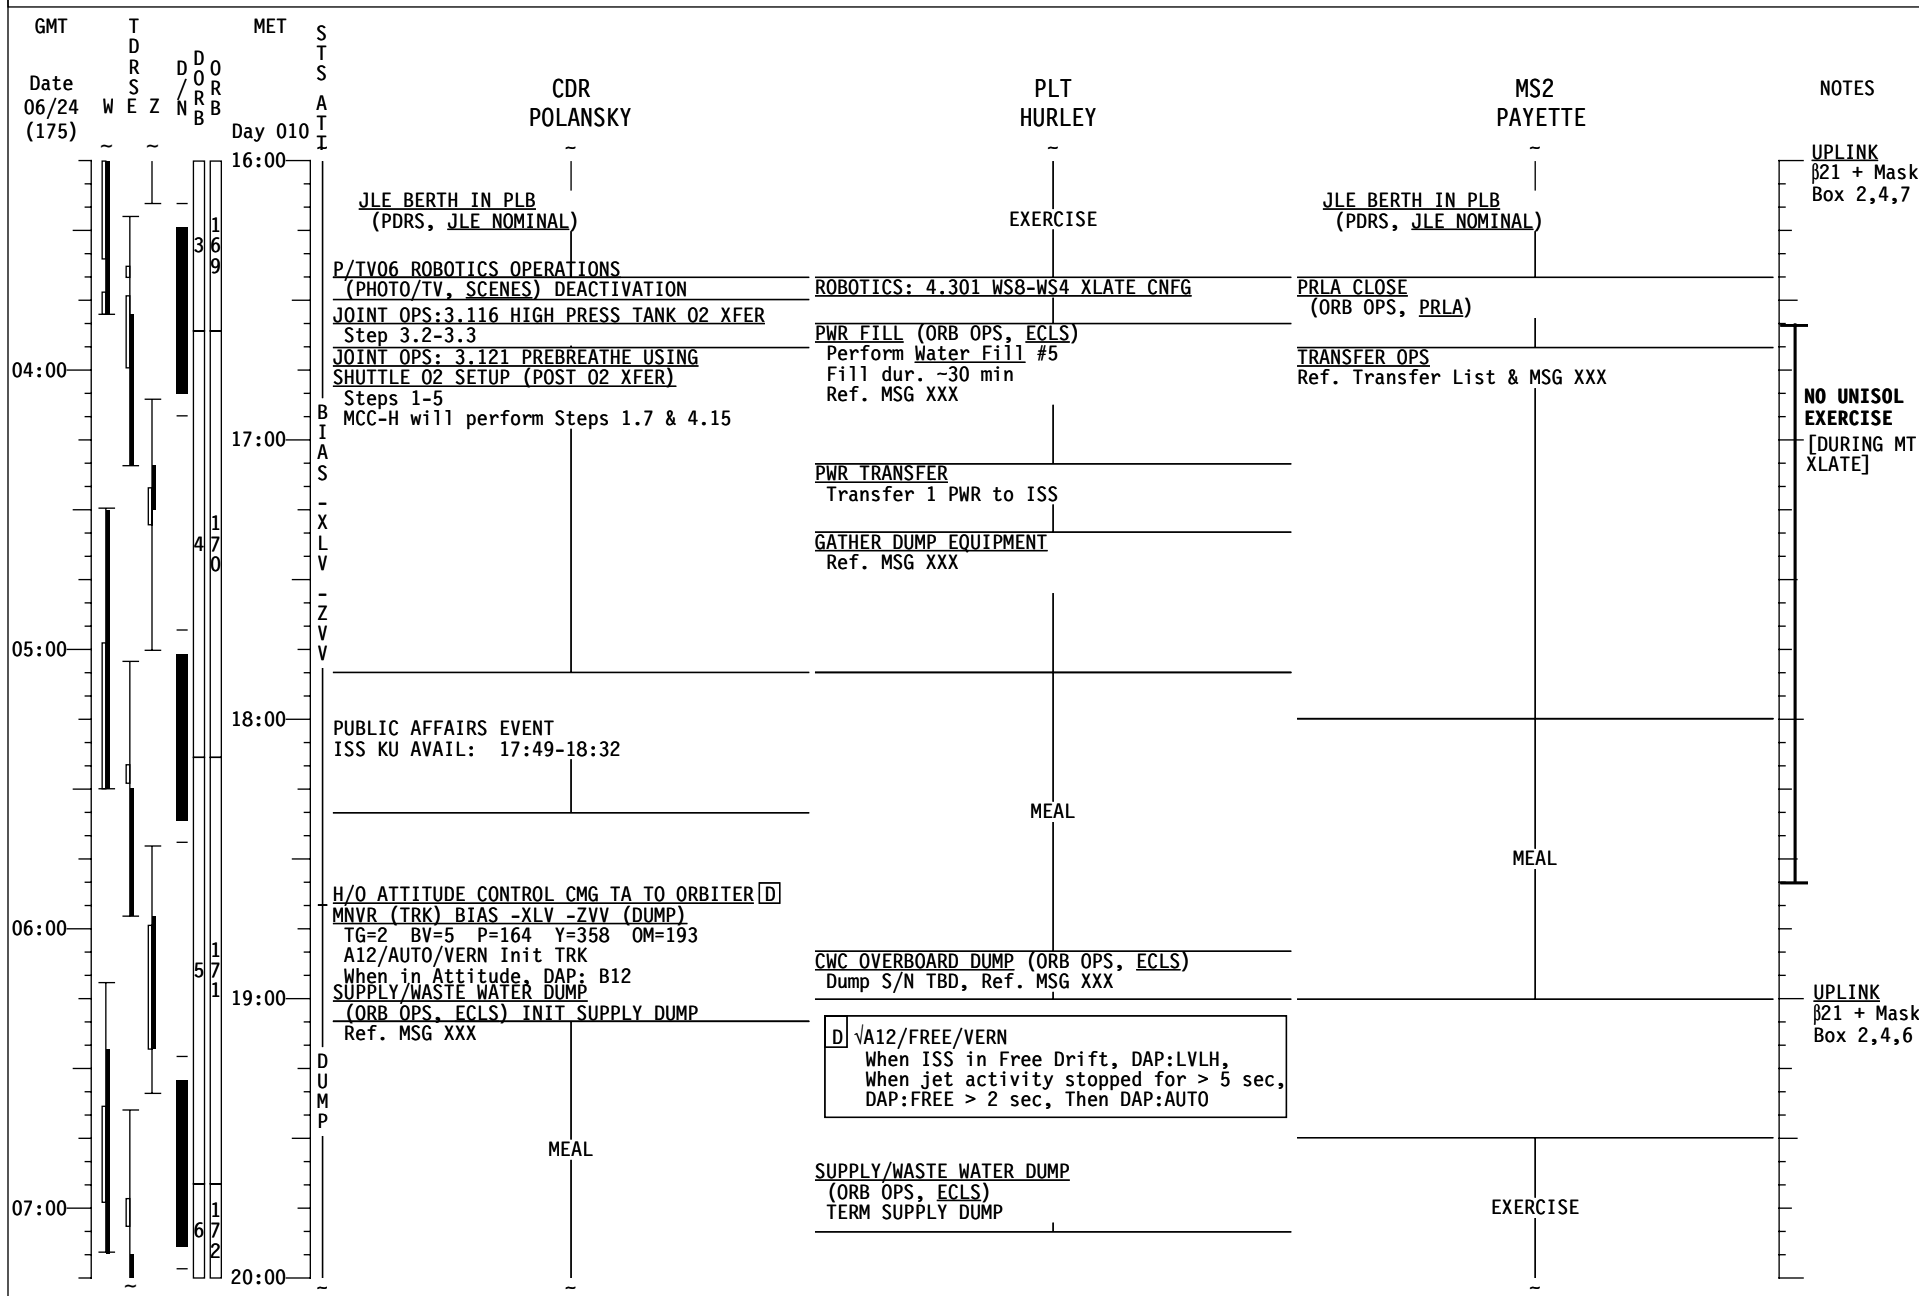

STS-127 FD (12)