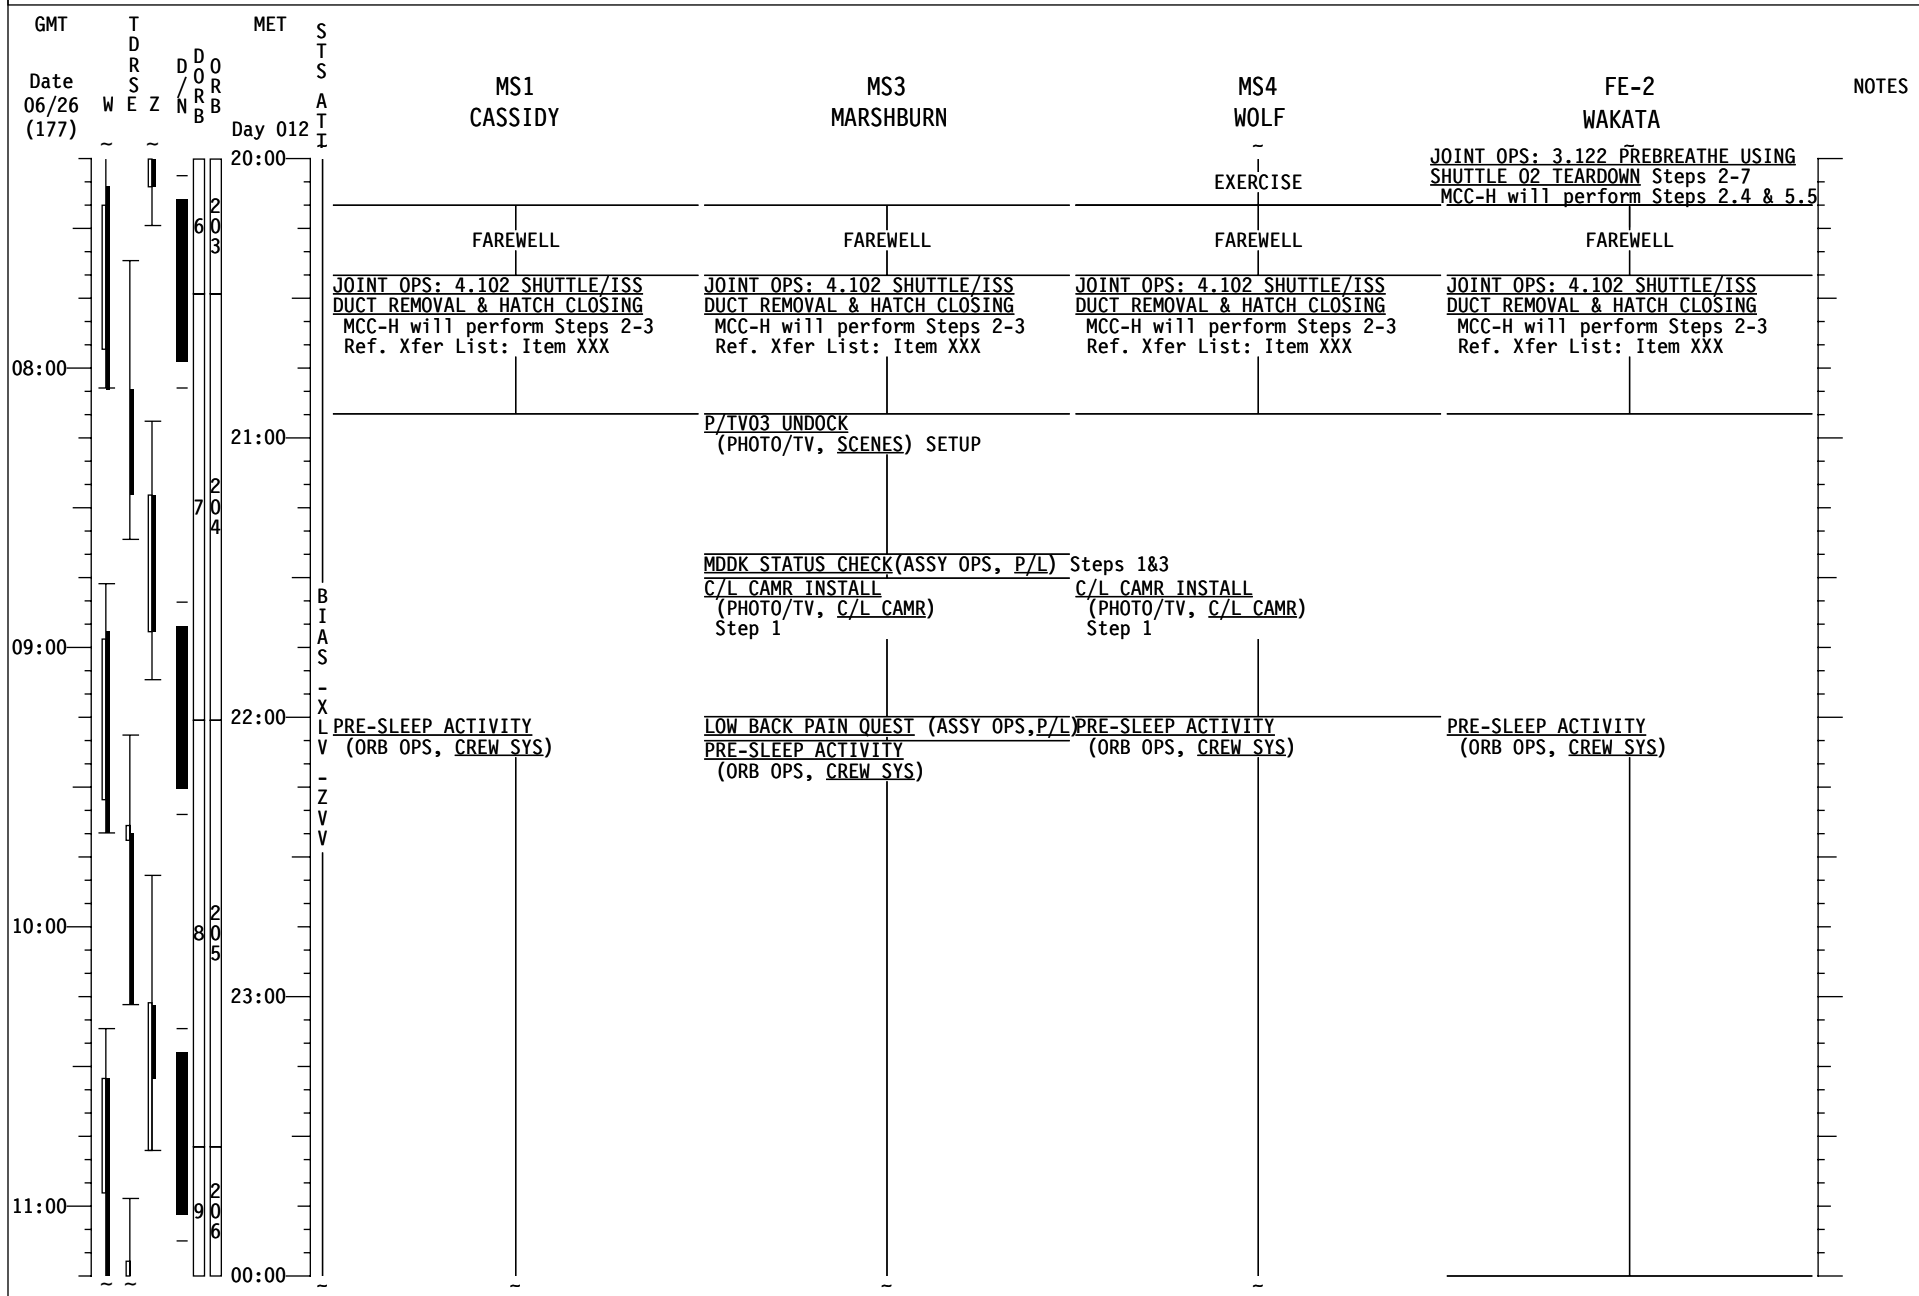

STS-127 FD (14)