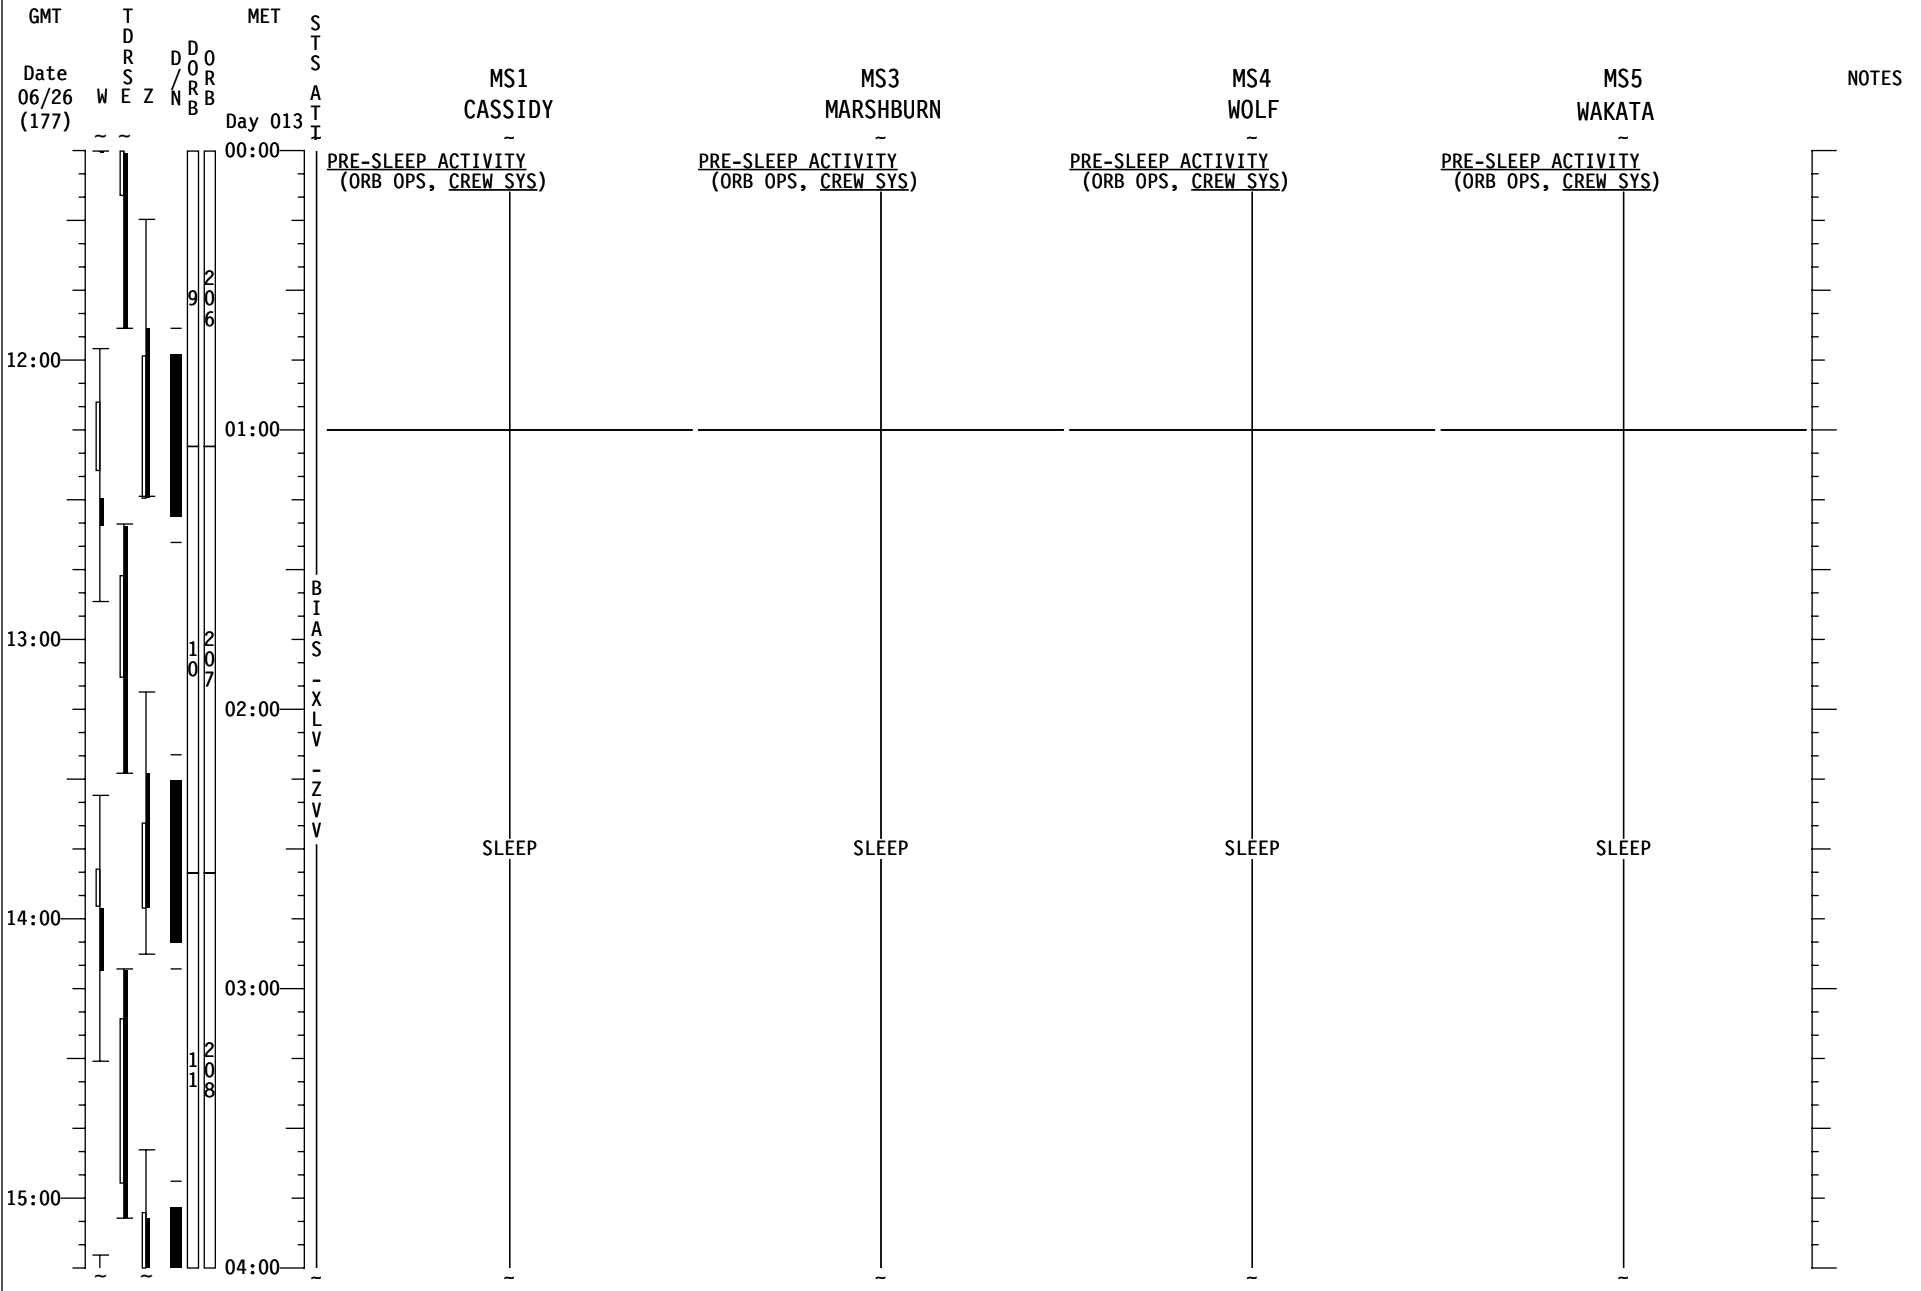

STS-127 FD (14)