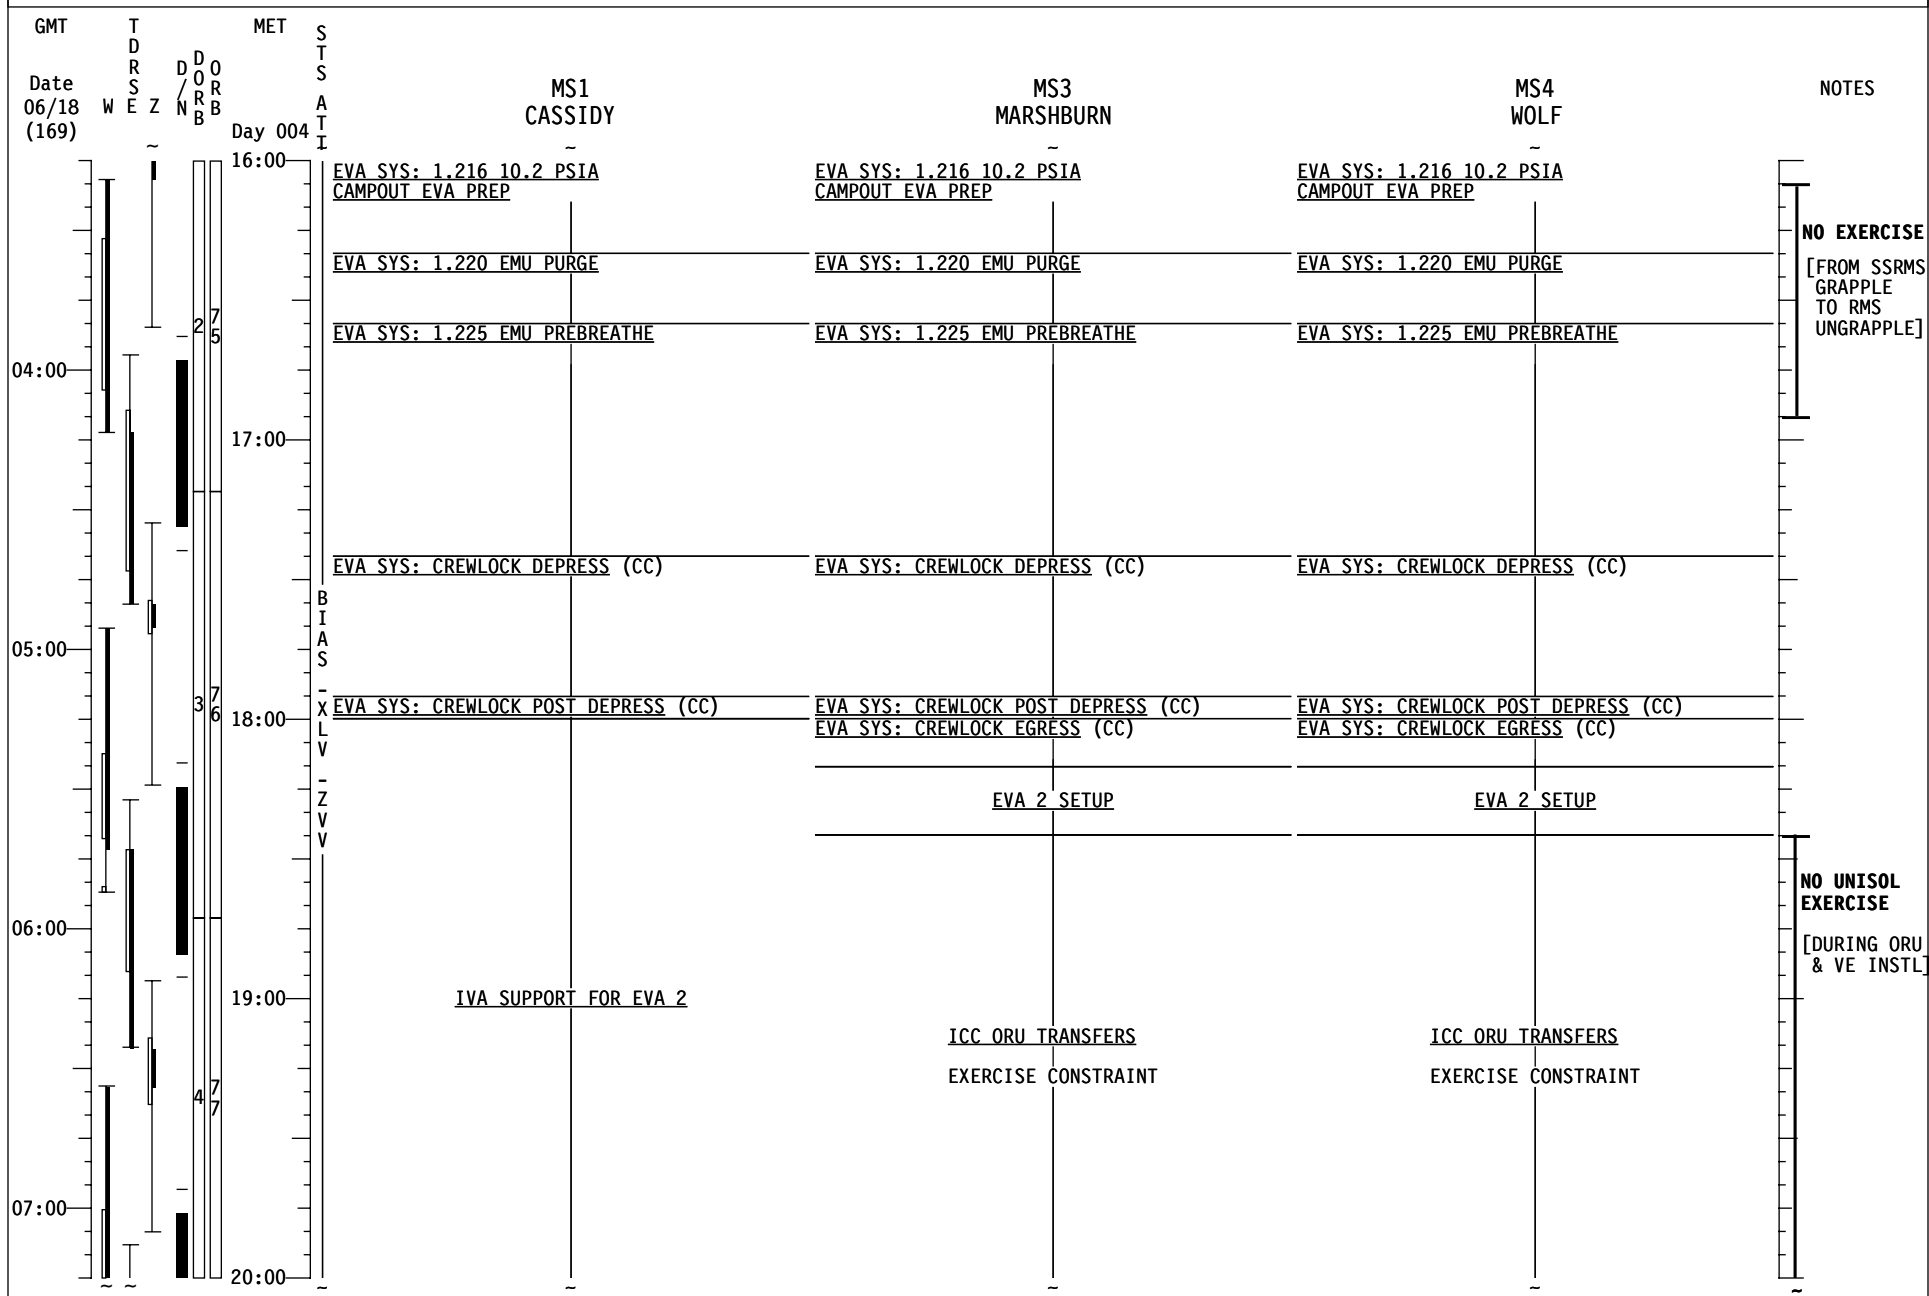

STS-127 FD (06)