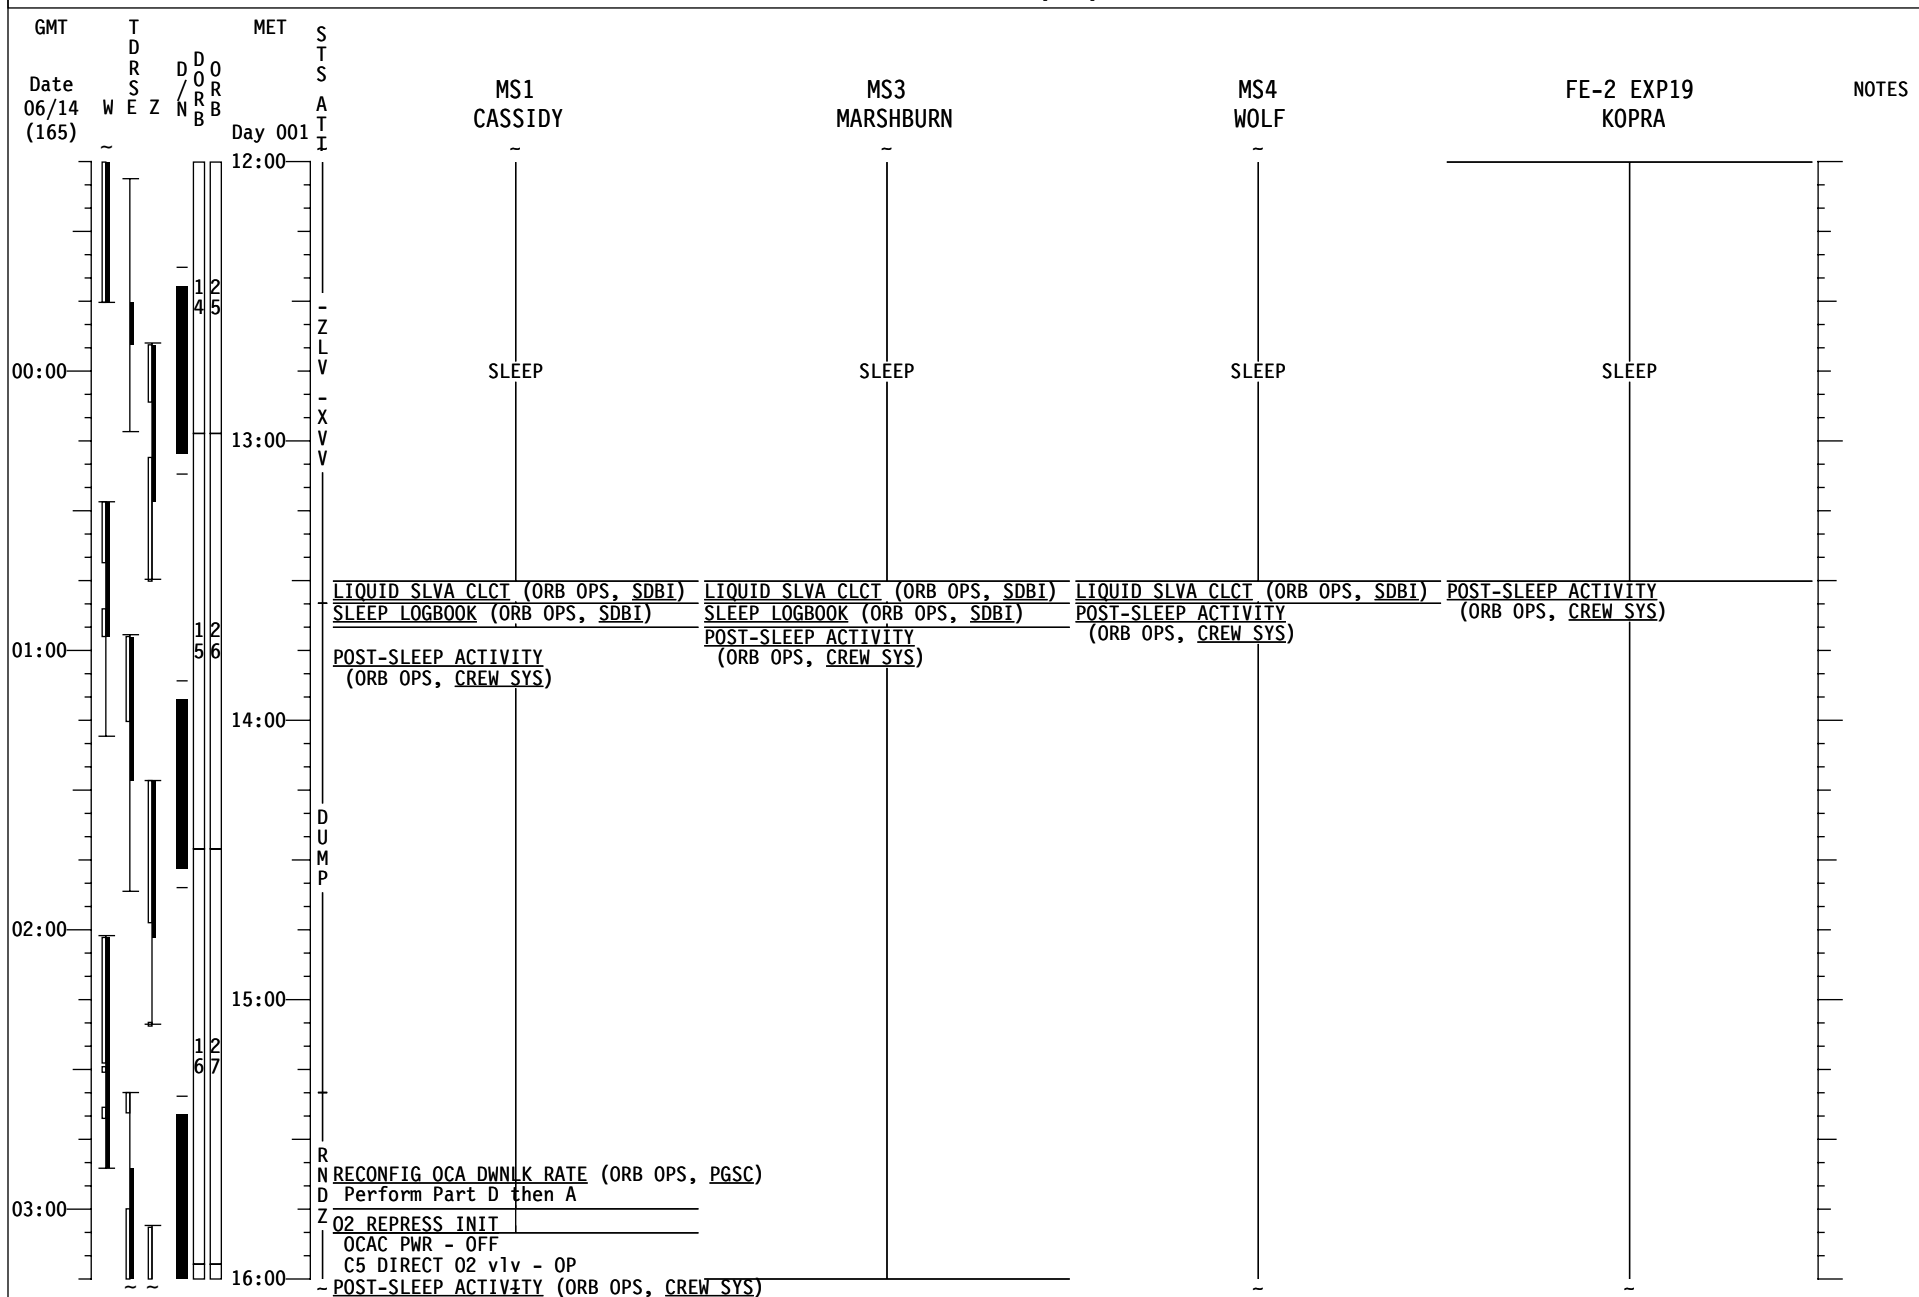

STS-127 FD (02)

STS-127 FD (02)

STS-127 FD (02)

STS-127 FD (03)

STS-127 FD (03)

STS-127 FD (03)

STS-127 FD (03)

GMT	T D R S E Z	D O R B	MET	S T S	MS1 CASSIDY	MS3 MARSHBURN	MS4 WOLF	FE-2 EXP19 KOPRA	NOTES
Date 06/15 (166)	W E Z	D O R B	Day 001	A T I					
			16:00		<u>POST-SLEEP ACTIVITY</u> (ORB OPS, CREW SYS)	<u>DAILY TRANSFER LIST UPDATE</u> Ref. Transfer List & MSG XXX	<u>POST-SLEEP ACTIVITY</u> (ORB OPS, CREW SYS)	<u>POST-SLEEP ACTIVITY</u> (ORB OPS, CREW SYS)	
					<u>ON MCC GO: O2 REPRESS TERM</u> C5 DIRECT O2 vlv - CL OCAC PWR - ON <u>RENDEZVOUS TIMELINE</u> (RNDZ, RENDEZVOUS T/L)	<u>GALLEY OVERNIGHT CONFIG</u> (ORB OPS, ECLS) Use DIDBs from EXT A/L Floor Bag Fill 10 DIDBs from Galley Remove GAS When filled, stow in crew specific ECOKs Dispose Fill Tool in Wet Trash	<u>EMU REMOVAL</u> Disconnect EMUs from AAPs & stow in MDDK	<u>EMU REMOVAL</u> Disconnect EMUs from AAPs & stow in MDDK	
04:00			17:00						
							EXERCISE		
05:00						√ All EVA drink bags fills complete, then: <u>GALLEY MORNING CONFIG</u> (ORB OPS, ECLS) <u>SHUTTLE CONDENSATE COLLECTION</u> (ORB OPS, ECLS) SETUP			
			18:00	R N D Z			<u>P/TV02 DOCK</u> (PHOTO/TV, SCENES) SETUP	EXERCISE	
						EXERCISE	<u>P/TV02 DOCK</u> (PHOTO/TV, SCENES) OPS		
06:00									
			19:00		<u>APPROACH</u> (RNDZ, CUE CARD CONFIG)	<u>APPROACH</u> (RNDZ, CUE CARD CONFIG)		<u>APPROACH</u> (RNDZ, CUE CARD CONFIG)	
07:00									
			20:00						