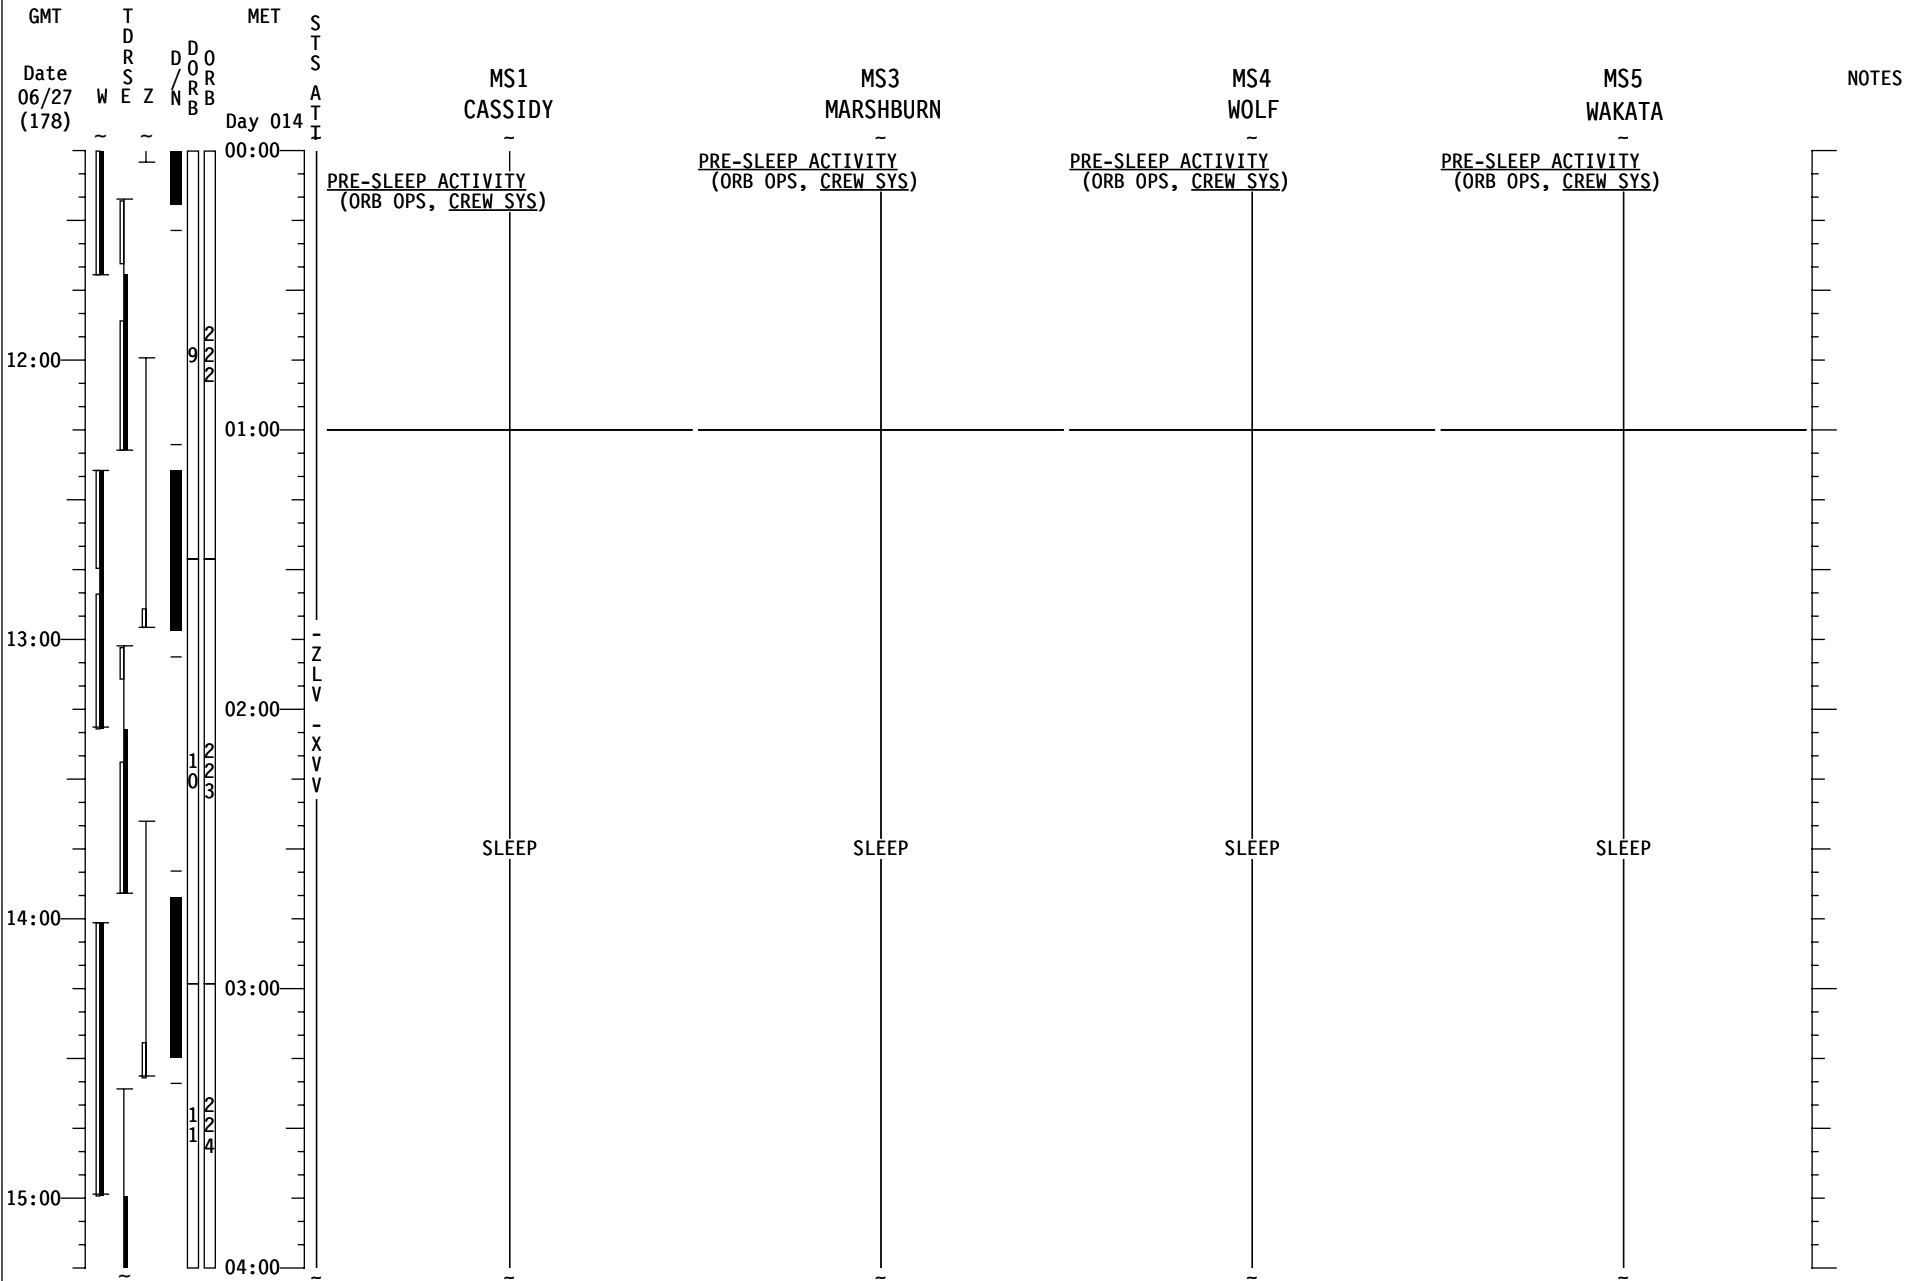

STS-127 FD (15)