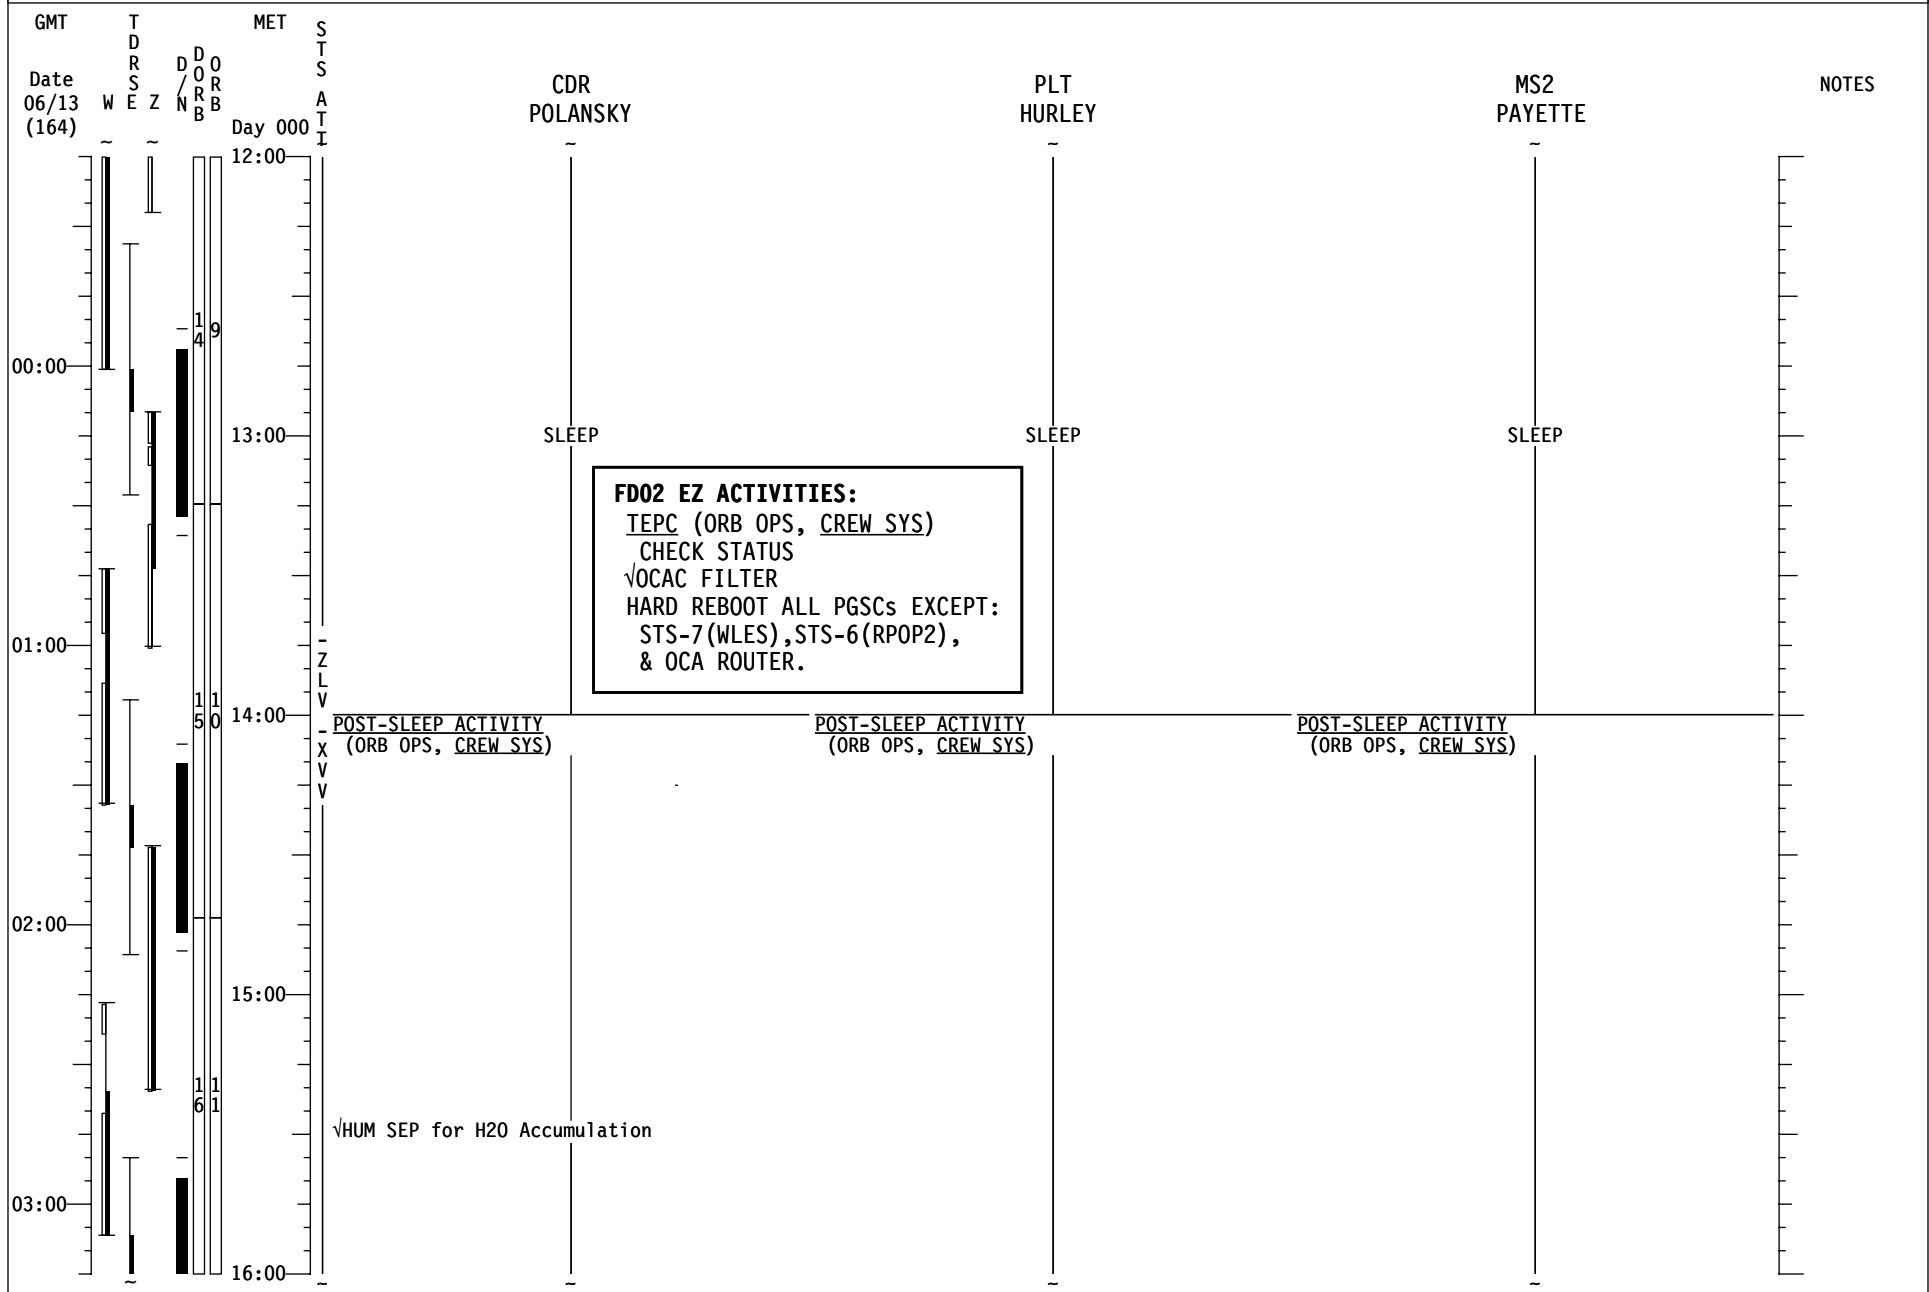

STS-127 FD (02)