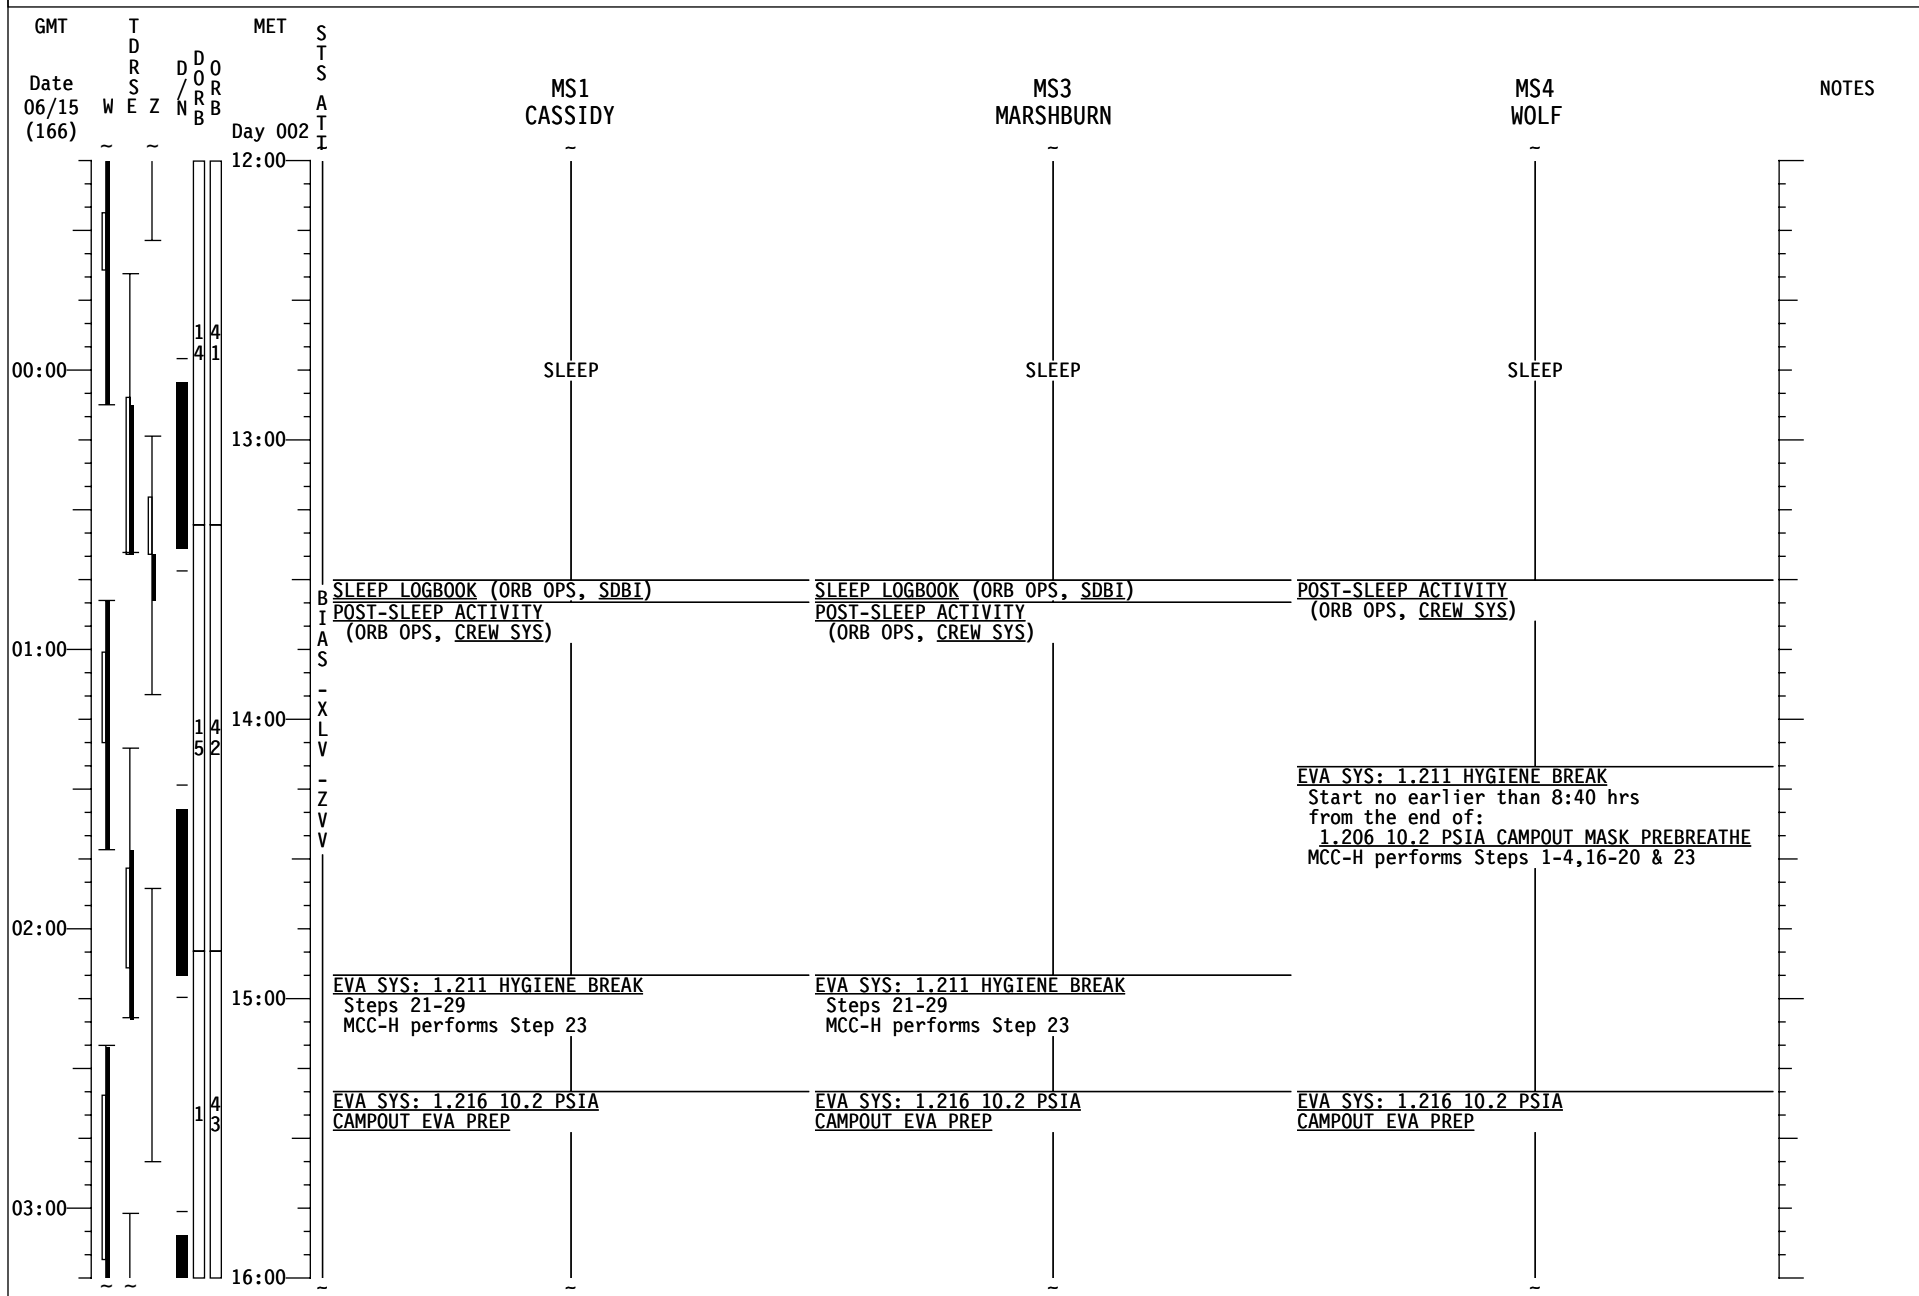

STS-127 FD (03)

STS-127 FD (03)

STS-127 FD (03)

STS-127 FD (03)

STS-127 FD (04)

STS-127 FD (04)

STS-127 FD (04)

GMT	TDRS W E Z	MET Day 002	S T S A T I	CDR POLANSKY	PLT HURLEY	MS2 PAYETTE	NOTES
Date 06/16 (167) 04:00 05:00 06:00 07:00 20:00	D O R B 1 3 2 4 3 4 4 5 4 6	16:00 17:00 18:00 19:00 20:00	B I A S - X L V Z V V	POST-SLEEP ACTIVITY (ORB OPS, CREW SYS) CWC-I FILL (ORB OPS, ECLS) Ref. MSG XXX DAILY TRANSFER LIST UPDATE Ref. Transfer List & MSG XXX EVA 1 INHIBIT PAD (EVA, TIMELINES) CWC-I TERM (ORB OPS, ECLS)	POST-SLEEP ACTIVITY (ORB OPS, CREW SYS) L17 Check MCIU filter screen TRANSFER OPS Ref. Transfer List & MSG XXX ROBO: 1.101 JEF UNBERTH & INSTALL Steps 1-4 EXERCISE EXERCISE EXERCISE MEAL	POST-SLEEP ACTIVITY (ORB OPS, CREW SYS) EXERCISE EXERCISE CWC-I FILL (ORB OPS, ECLS) Ref. MSG XXX P/TV06 ROBOTICS OPERATIONS (PHOTO/TV, SCENES) SETUP P/TV07 EVA (PHOTO/TV, SCENES) SETUP CWC-I TERM (ORB OPS, ECLS) P/TV07 EVA (PHOTO/TV, SCENES) OPS J-ROBO: 1.403 JEMRMS BUS MONITOR OPS Steps 1 & 2 1.102 ACTIVE EFBM OPS FOR JEF BERTHING (ASSY OPS, ACT & C/O) Steps 6-10	UPLINK β21 + Mask Box 2,4,8
				JOINT OPS: 3.102 NITROGEN TRANSFER INITIATION Verify MCC-H complete with Step 2, then perform Steps 3-4.4, 5.1 CWC-I TRANSFER Transfer 2 CWC-Is to ISS	TRANSFER OPS Ref. Transfer List & MSG XXX TRANSFER OPS Ref. Transfer List & MSG XXX TRANSFER OPS Ref. Transfer List & MSG XXX	P/TV07 EVA (PHOTO/TV, SCENES) OPS	