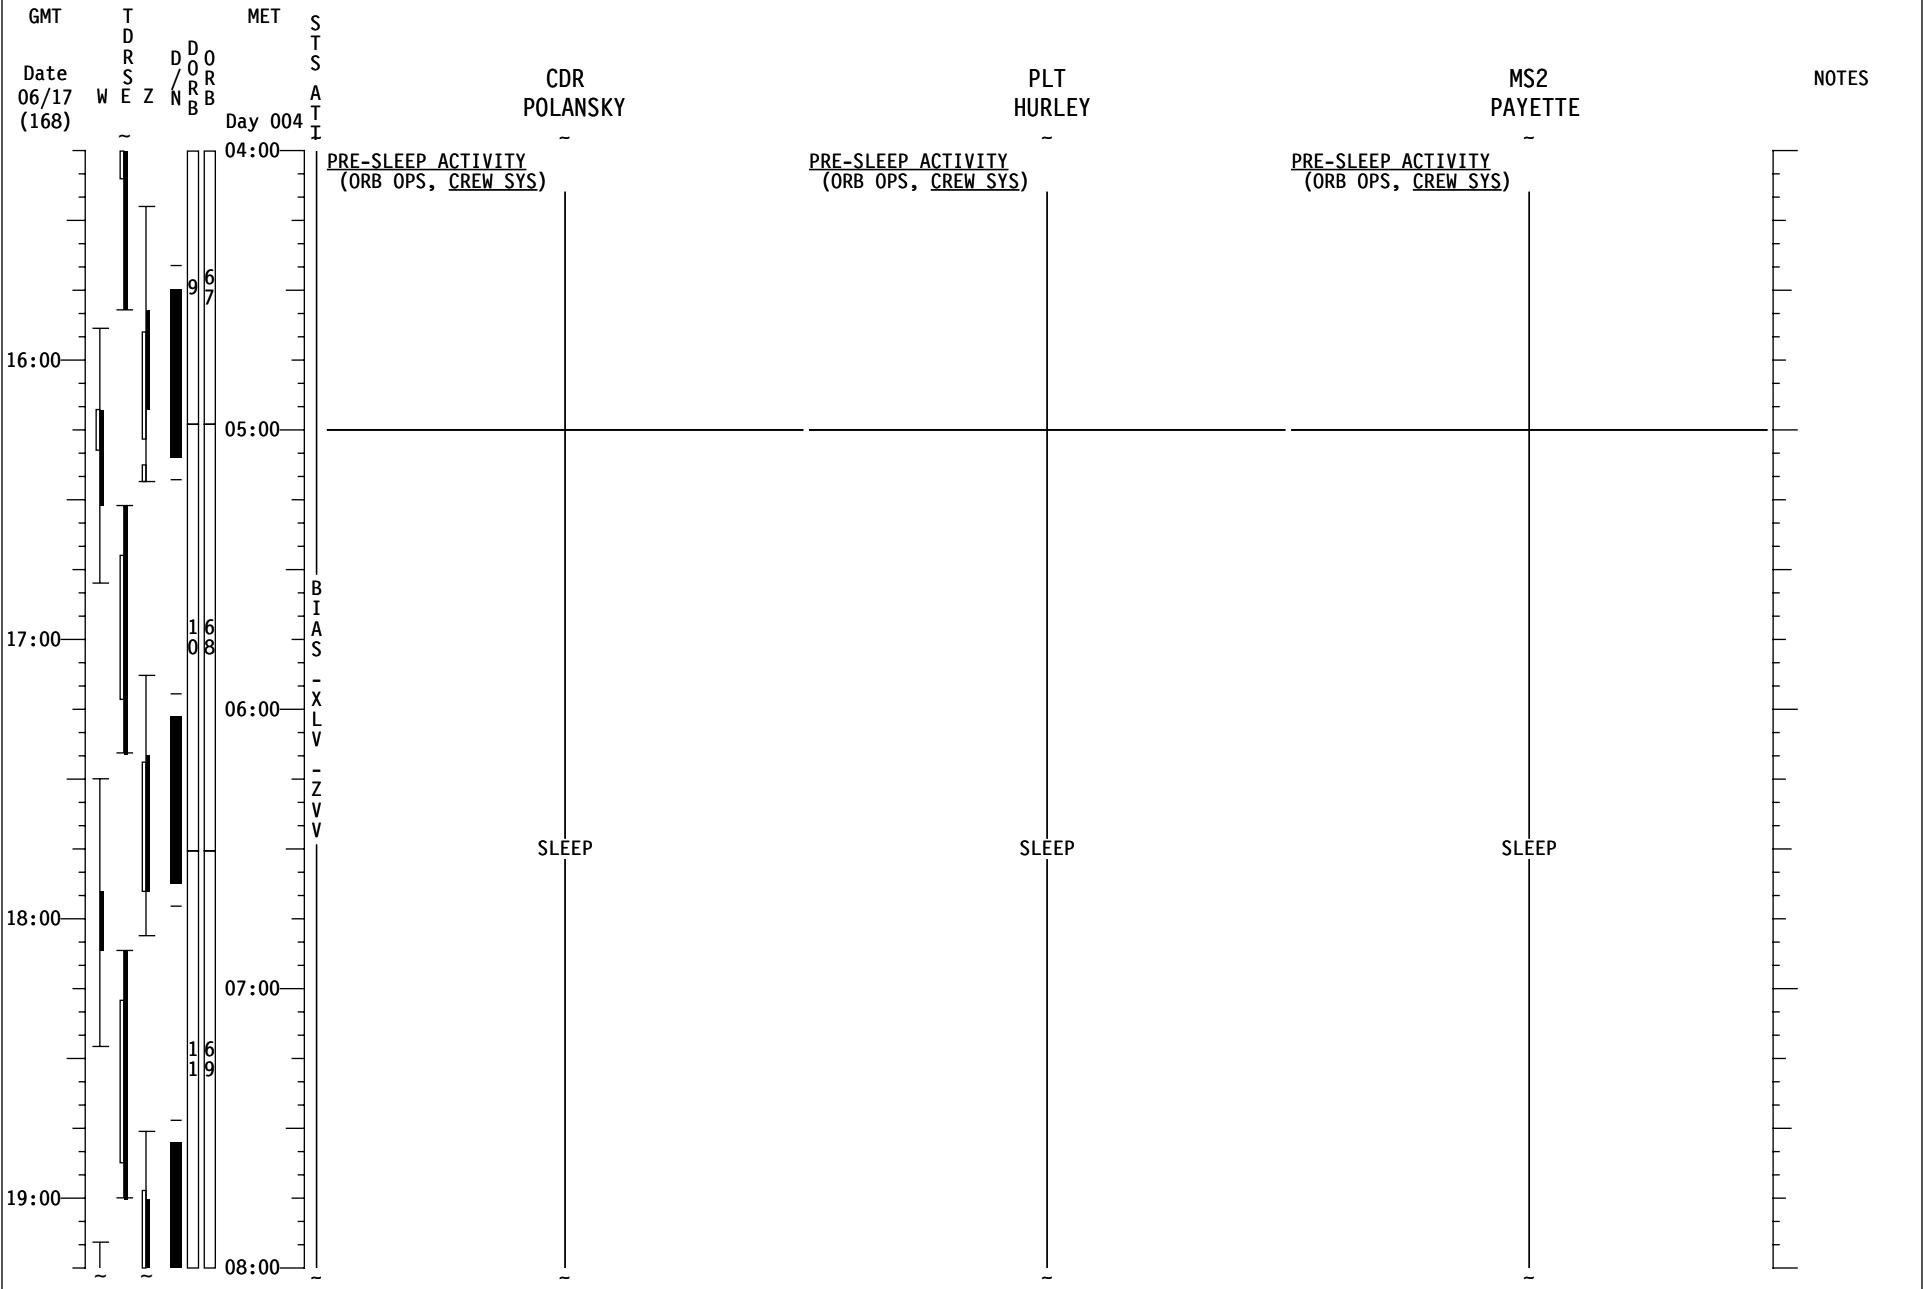

STS-127 FD (05)