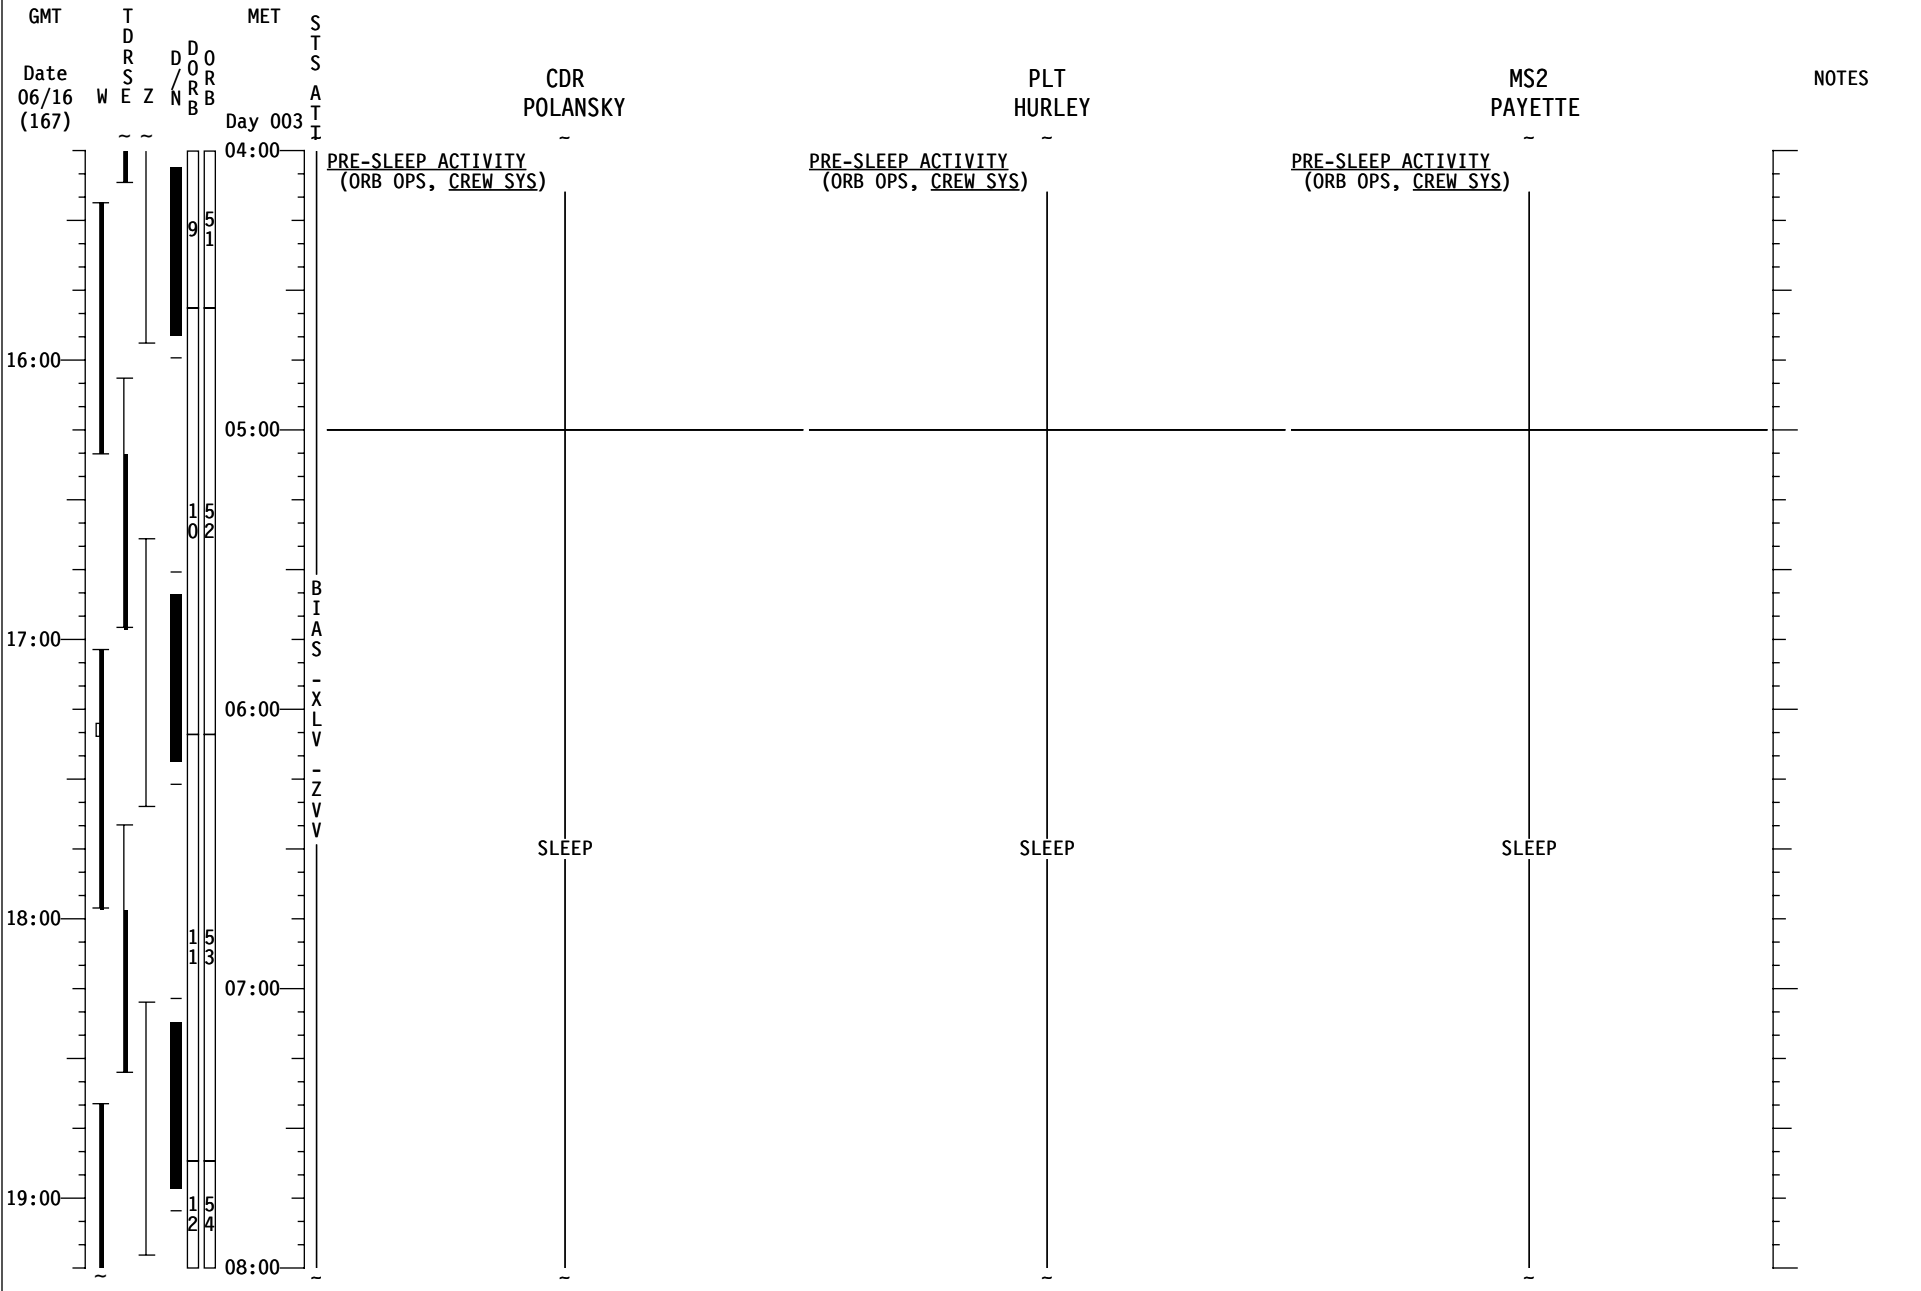

STS-127 FD (04)