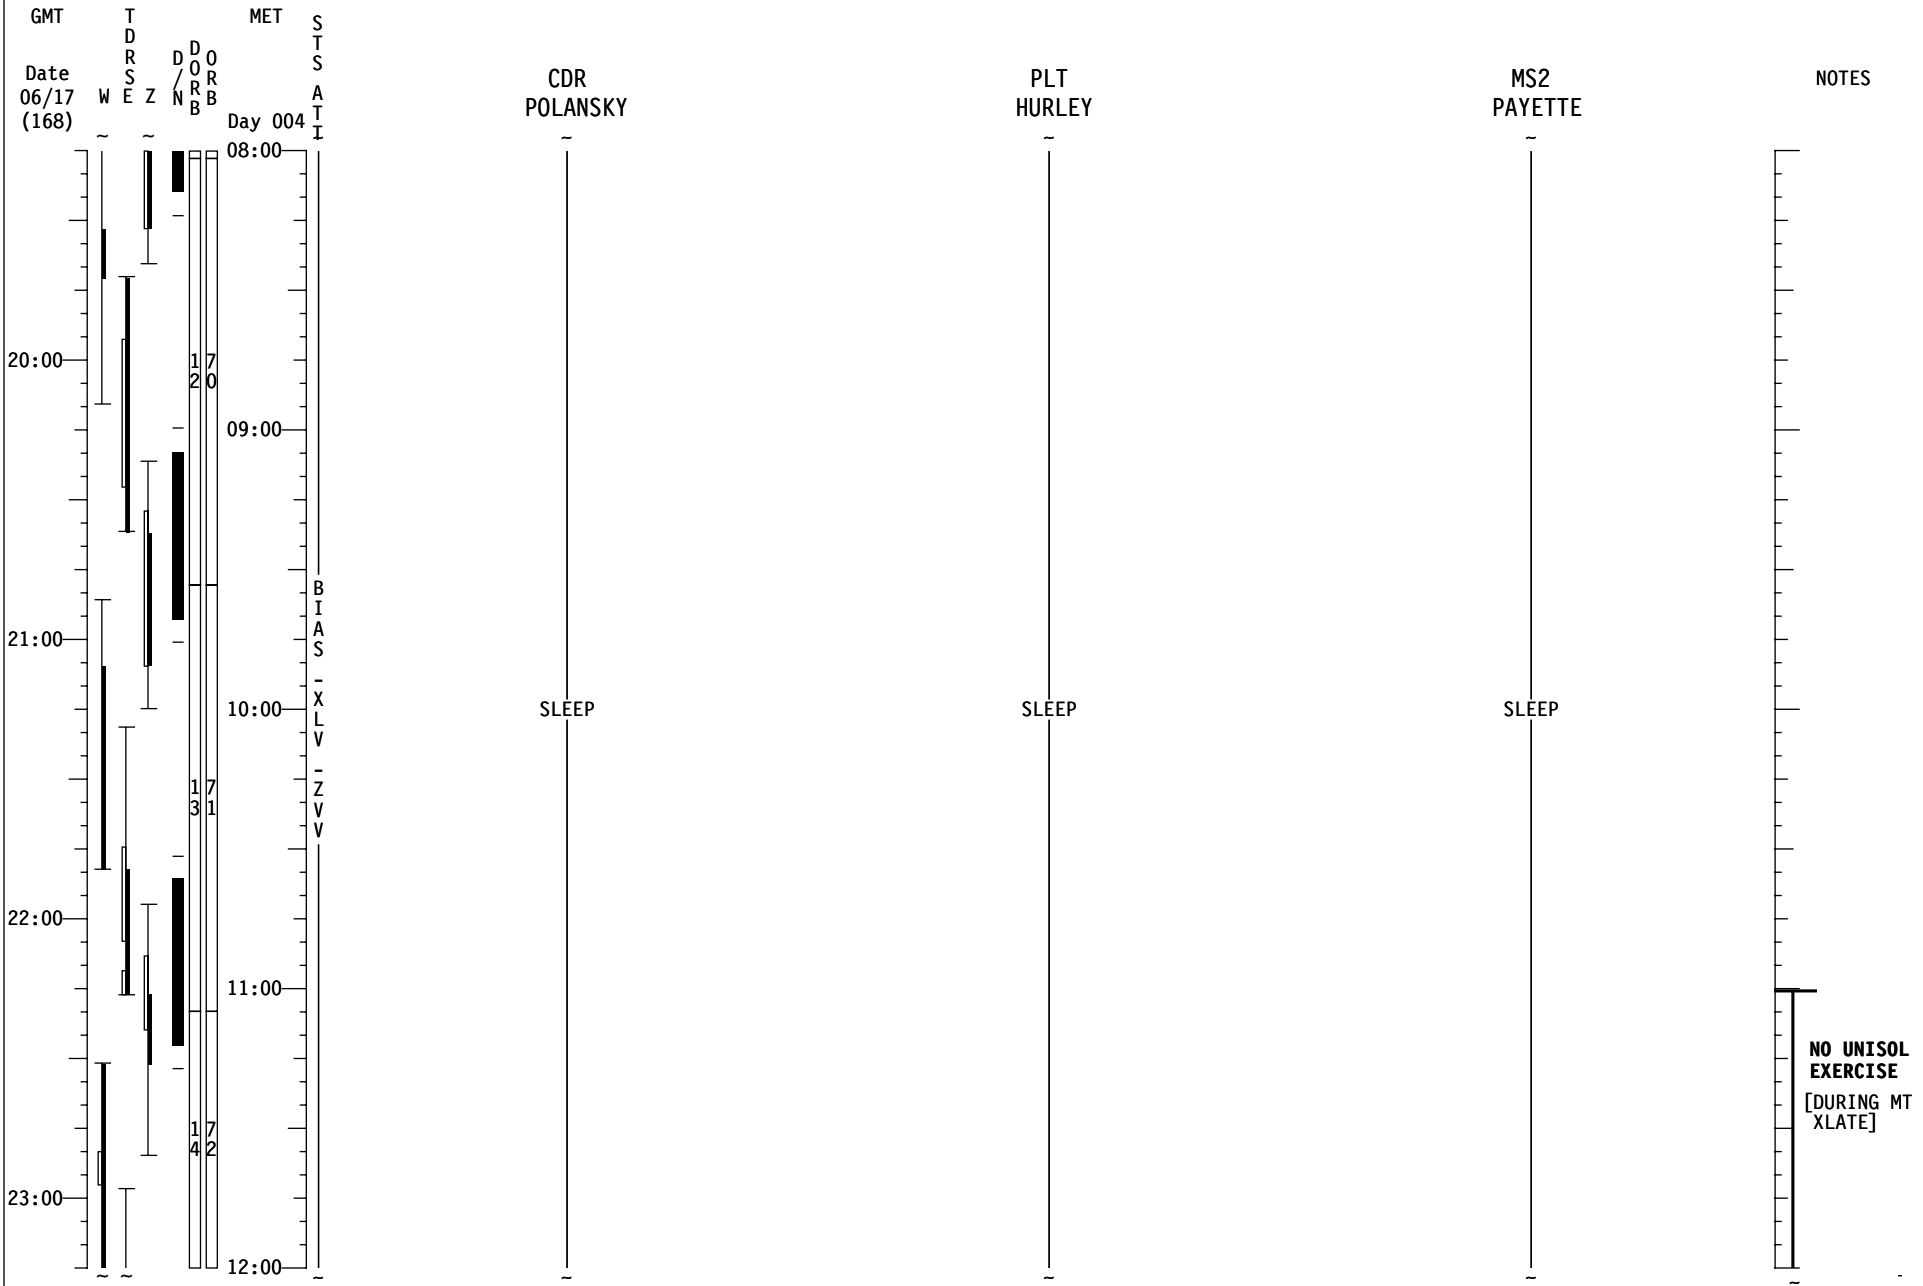

STS-127 FD (05)