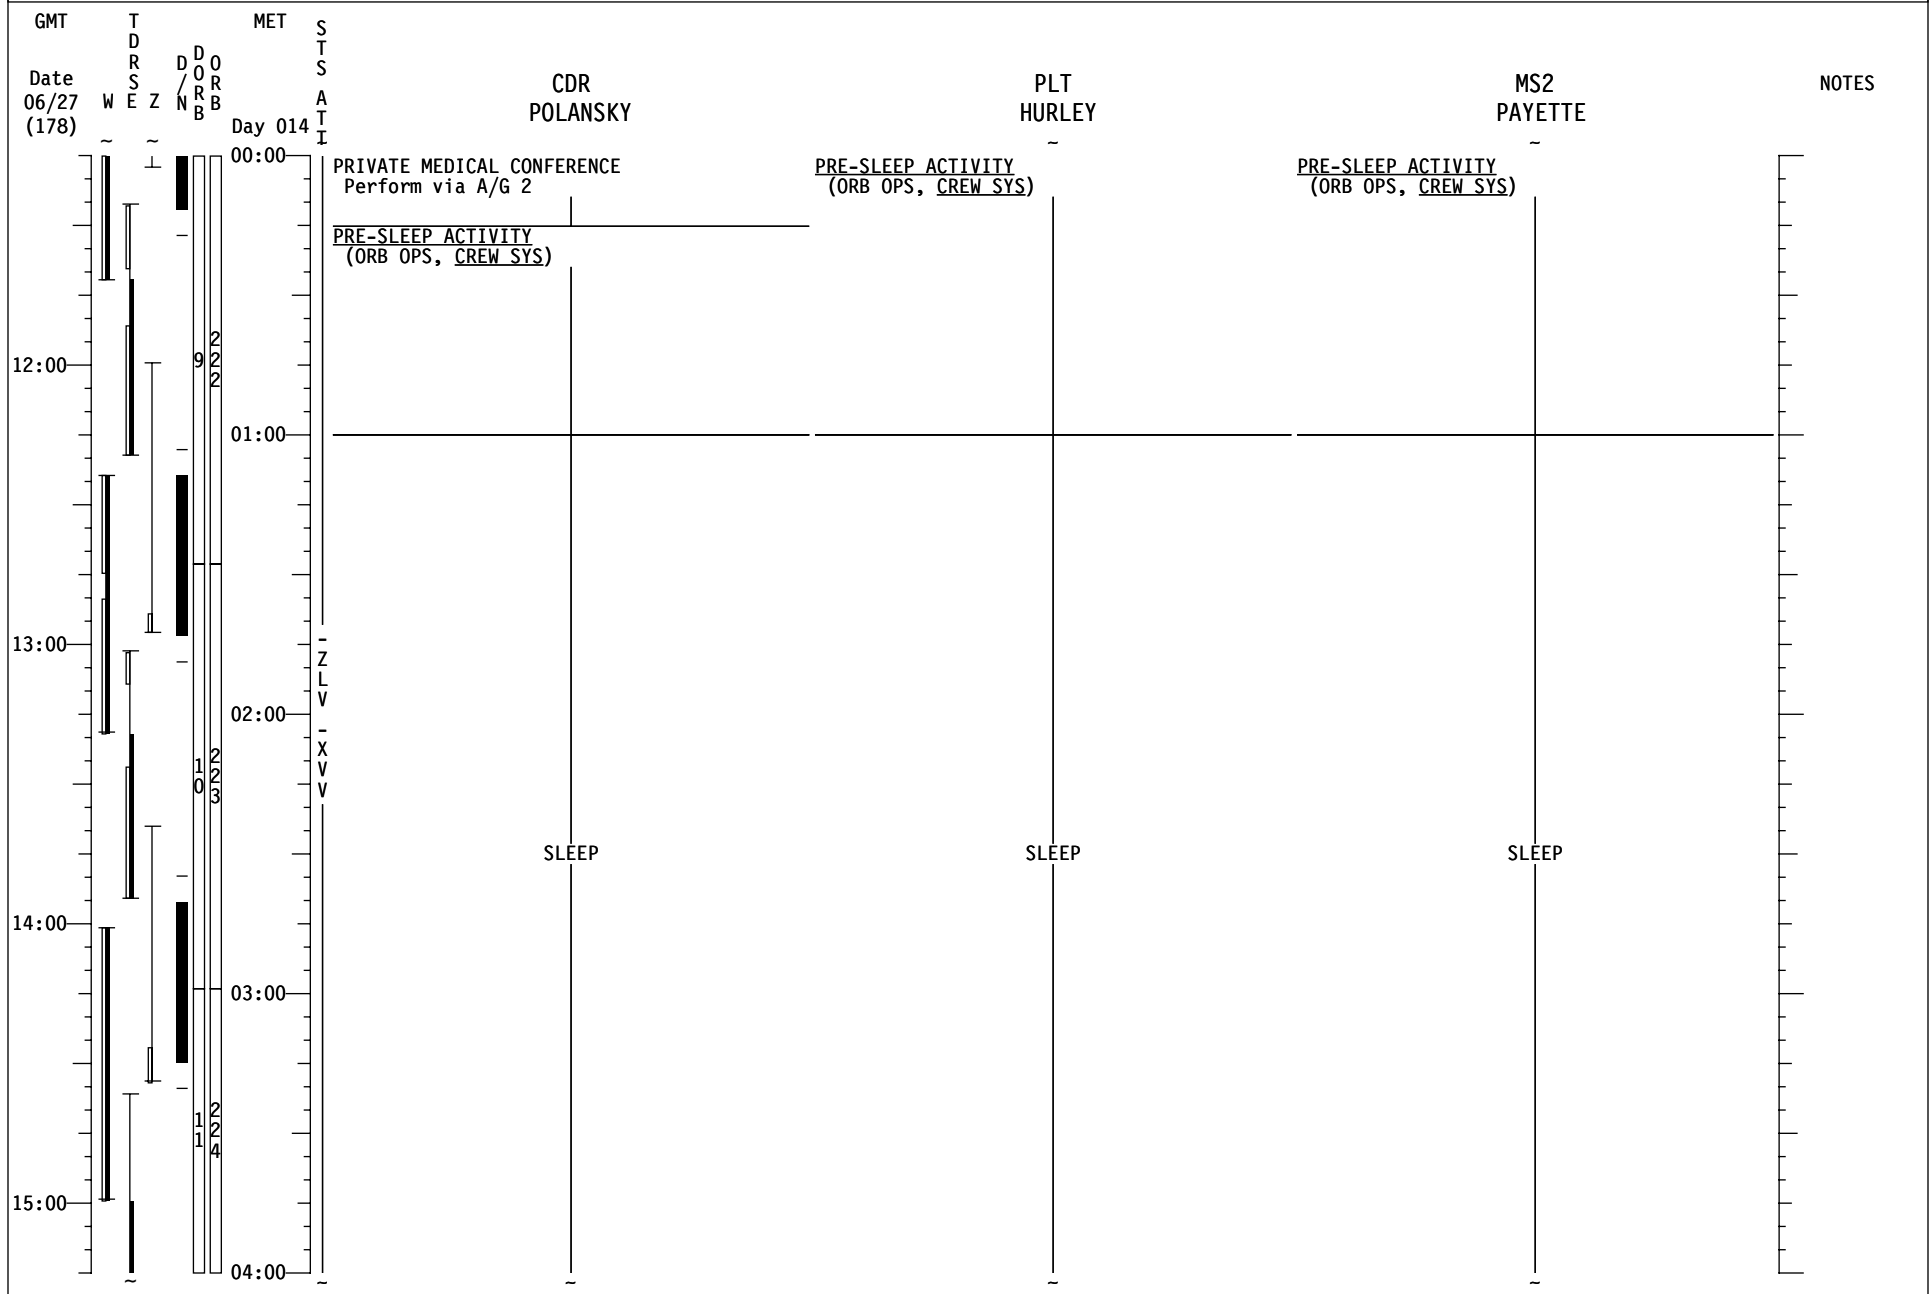

STS-127 FD (15)