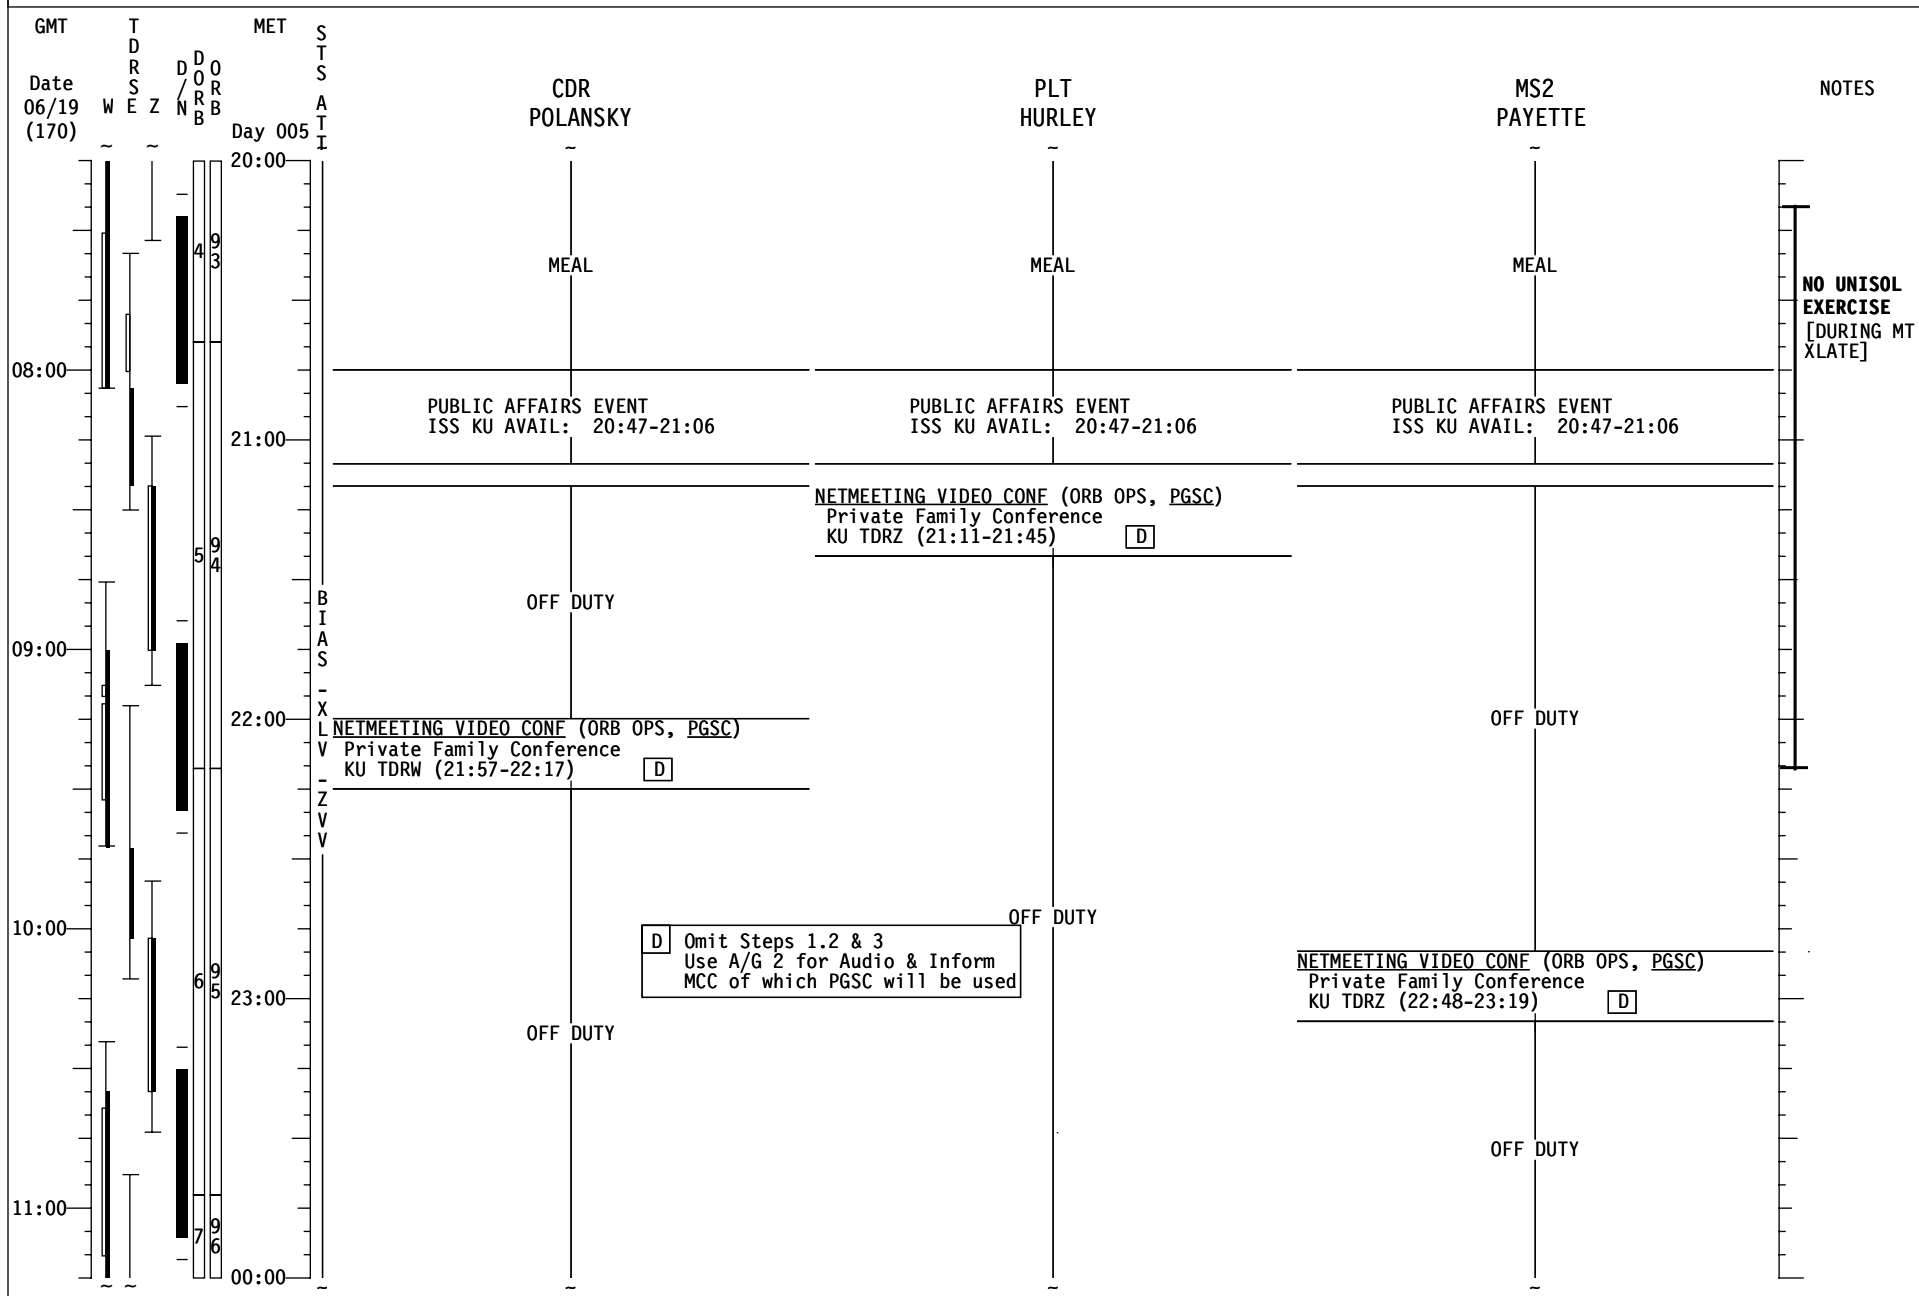

STS-127 FD (07)

D Omit Steps 1.2 & 3
Use A/G 2 for Audio & Inform
MCC of which PGSC will be used