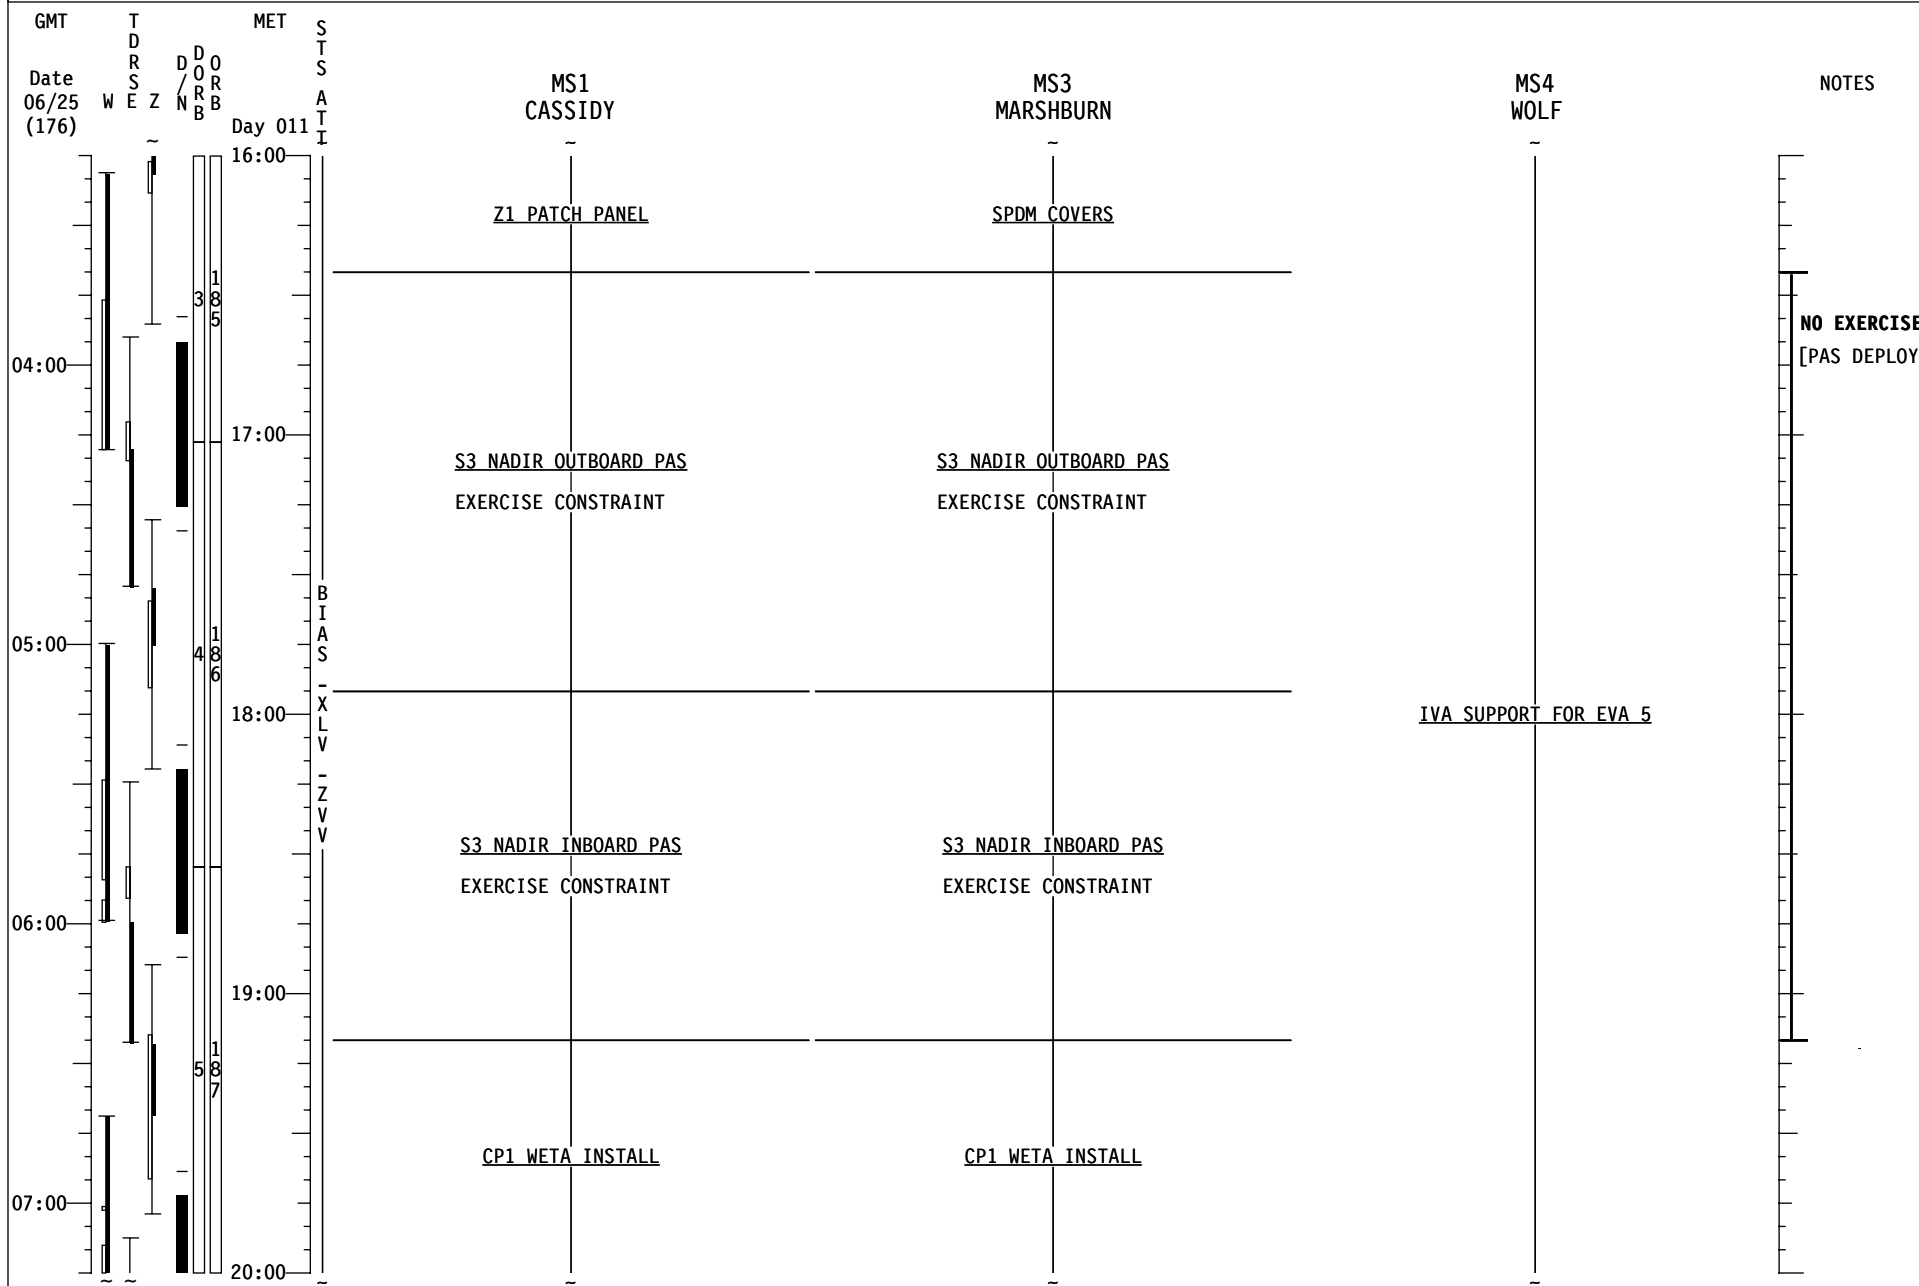

STS-127 FD (13)