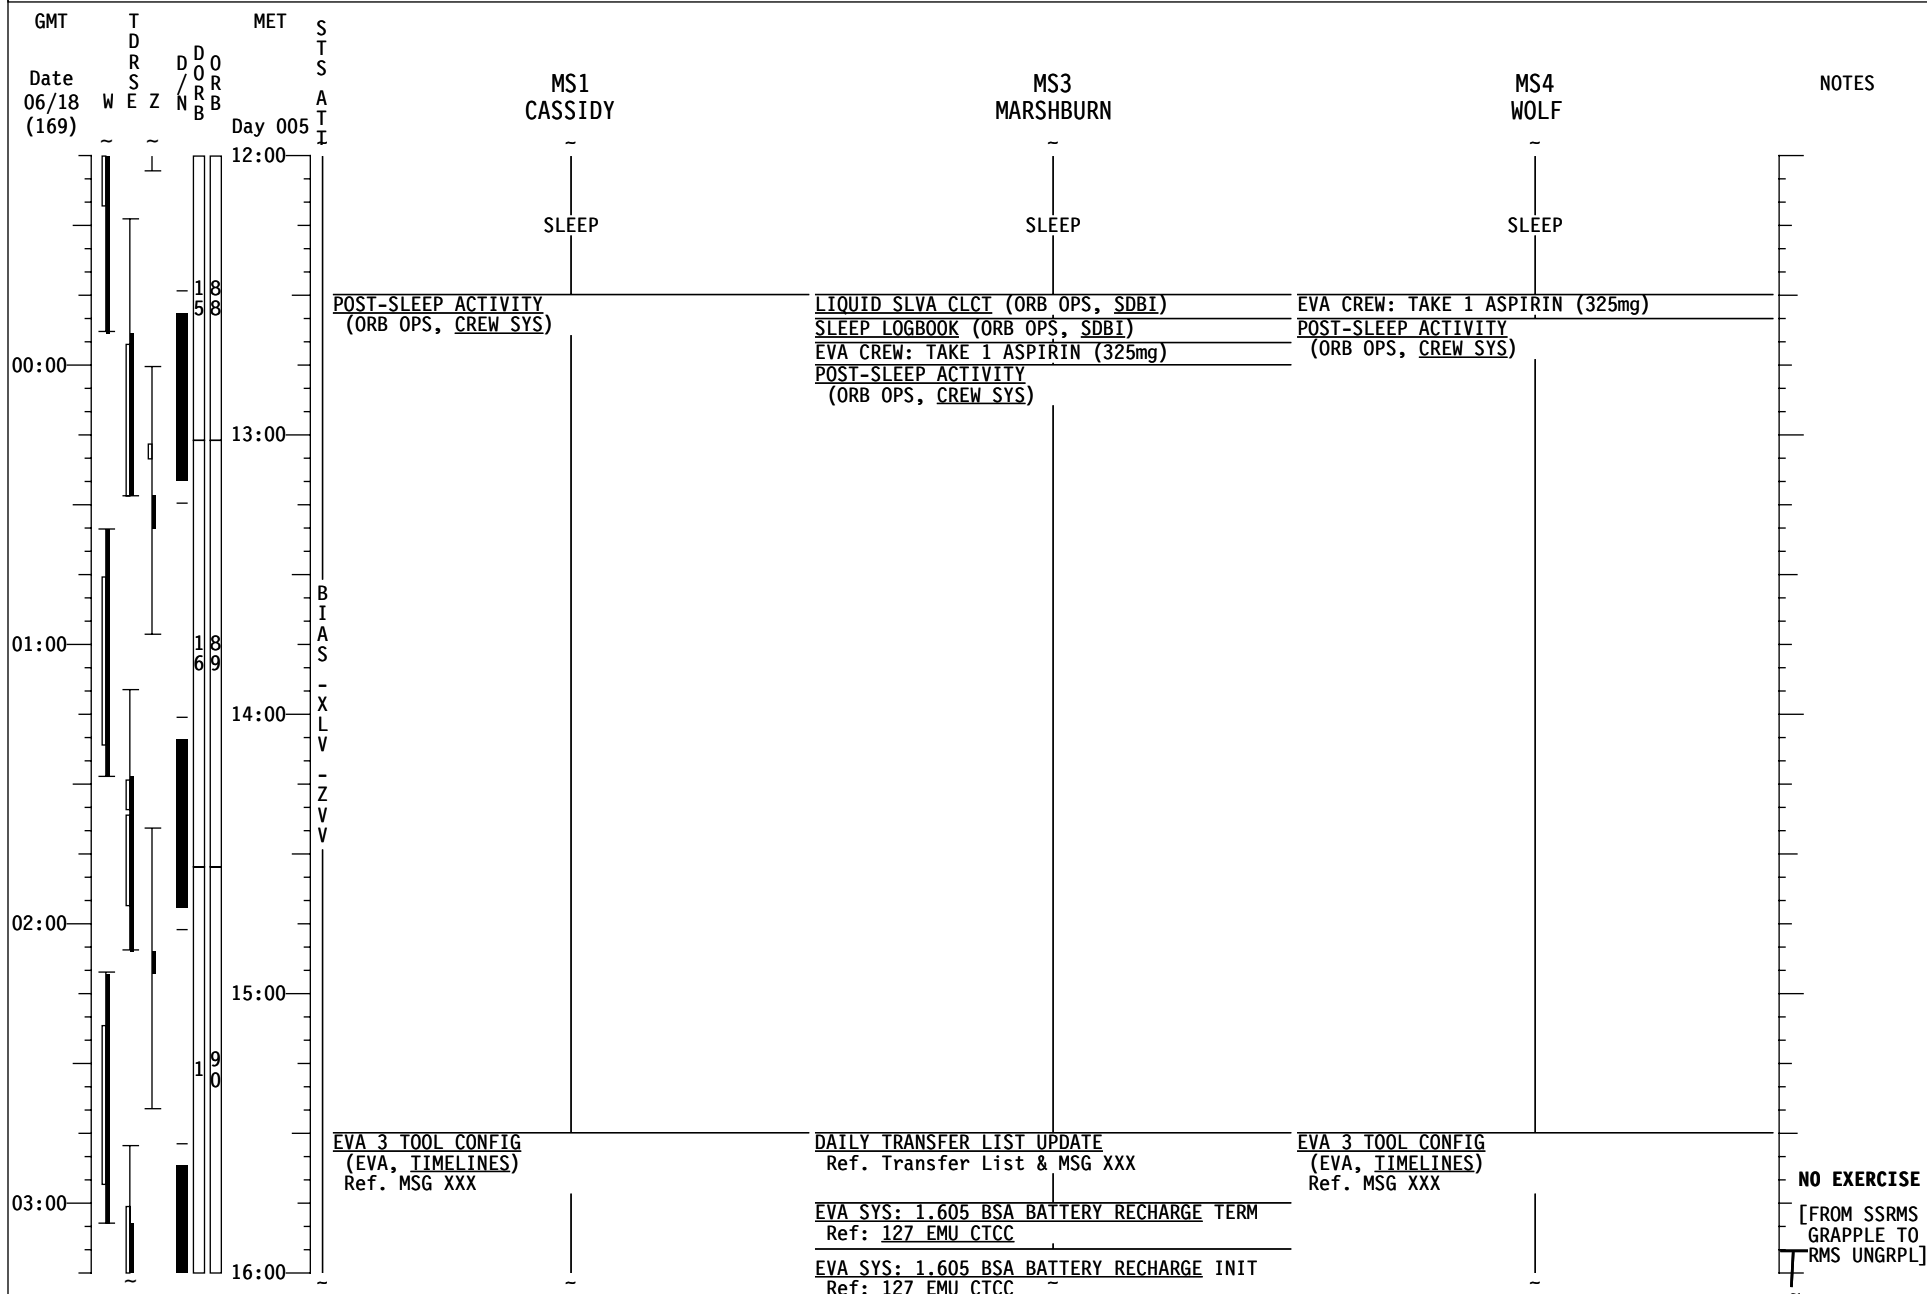

STS-127 FD (07)