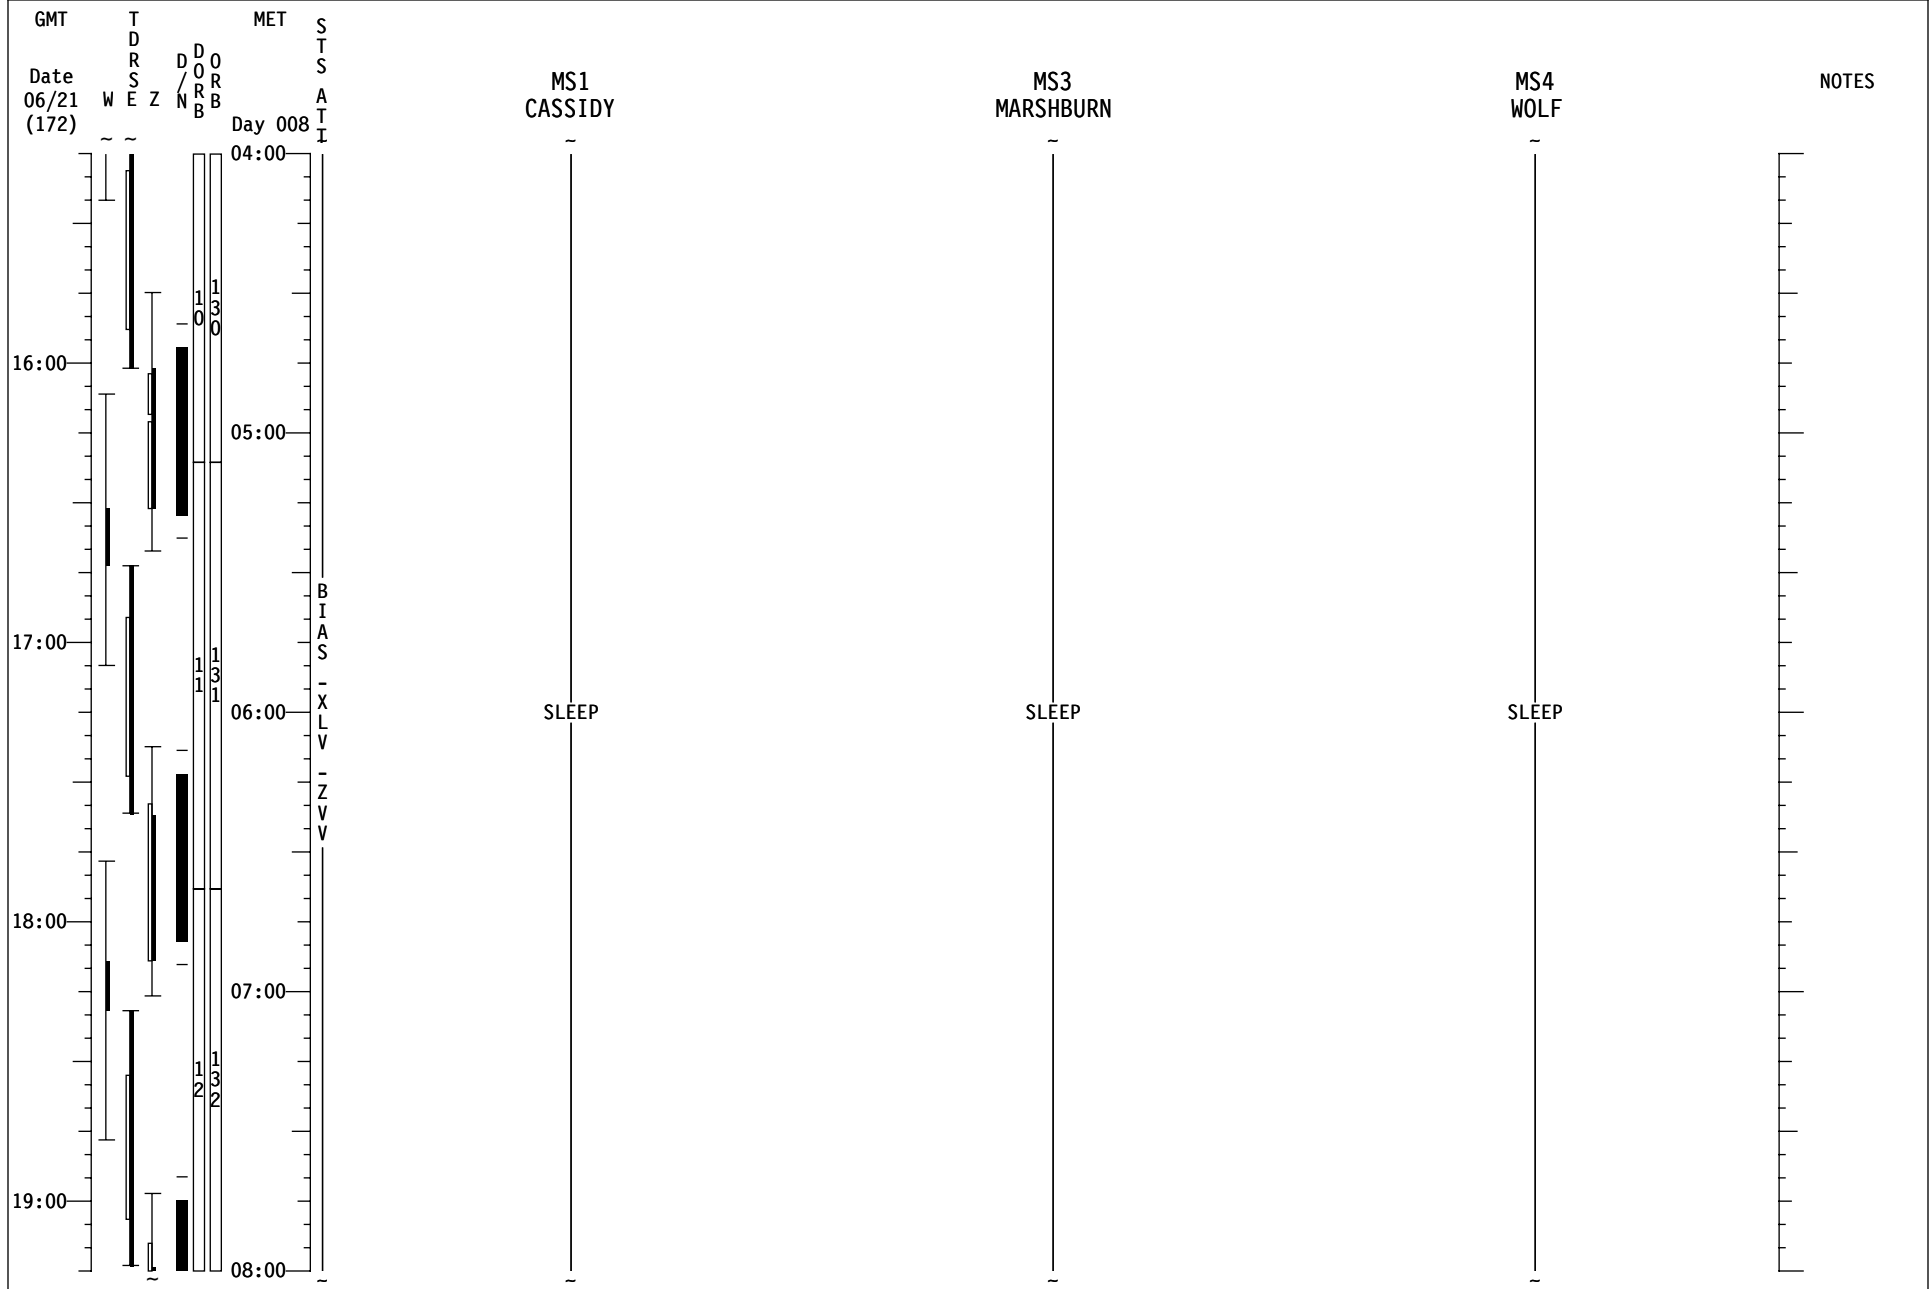

STS-127 FD (09)

STS-127 FD (09)

STS-127 FD (09)

STS-127 FD (09)

STS-127 FD (10)

STS-127 FD (10)

STS-127 FD (10)

GMT	TDRSEZ	MET	SATS	CDR POLANSKY	PLT HURLEY	MS2 PAYETTE	NOTES
Date 06/21 (172)	W	Day 008	12:00				
				PRIVATE MEDICAL CONFERENCE Perform via A/G 2			
				<u>POST-SLEEP ACTIVITY</u> (ORB OPS, CREW SYS)	<u>POST-SLEEP ACTIVITY</u> (ORB OPS, CREW SYS)	<u>POST-SLEEP ACTIVITY</u> (ORB OPS, CREW SYS)	
00:00			13:00				
01:00			14:00				
02:00			15:00	EVA 4 INHIBIT PAD (EVA, TIMELINES)		<u>CWC-I FILL</u> (ORB OPS, ECLS) Ref. MSG XXX	
				<u>IMU STAR OF OPPTY ALIGN</u> (ORB OPS, GNC)			
					EXERCISE	<u>CWC-I TERM</u> (ORB OPS, ECLS)	
03:00			16:00	EXERCISE		<u>CWC-I TRANSFER</u> Transfer 1 CWC-I to ISS	
					<u>WCS COMPACTOR OPS (DUAL-VANE)</u> (ORB OPS, CUE CARD)		