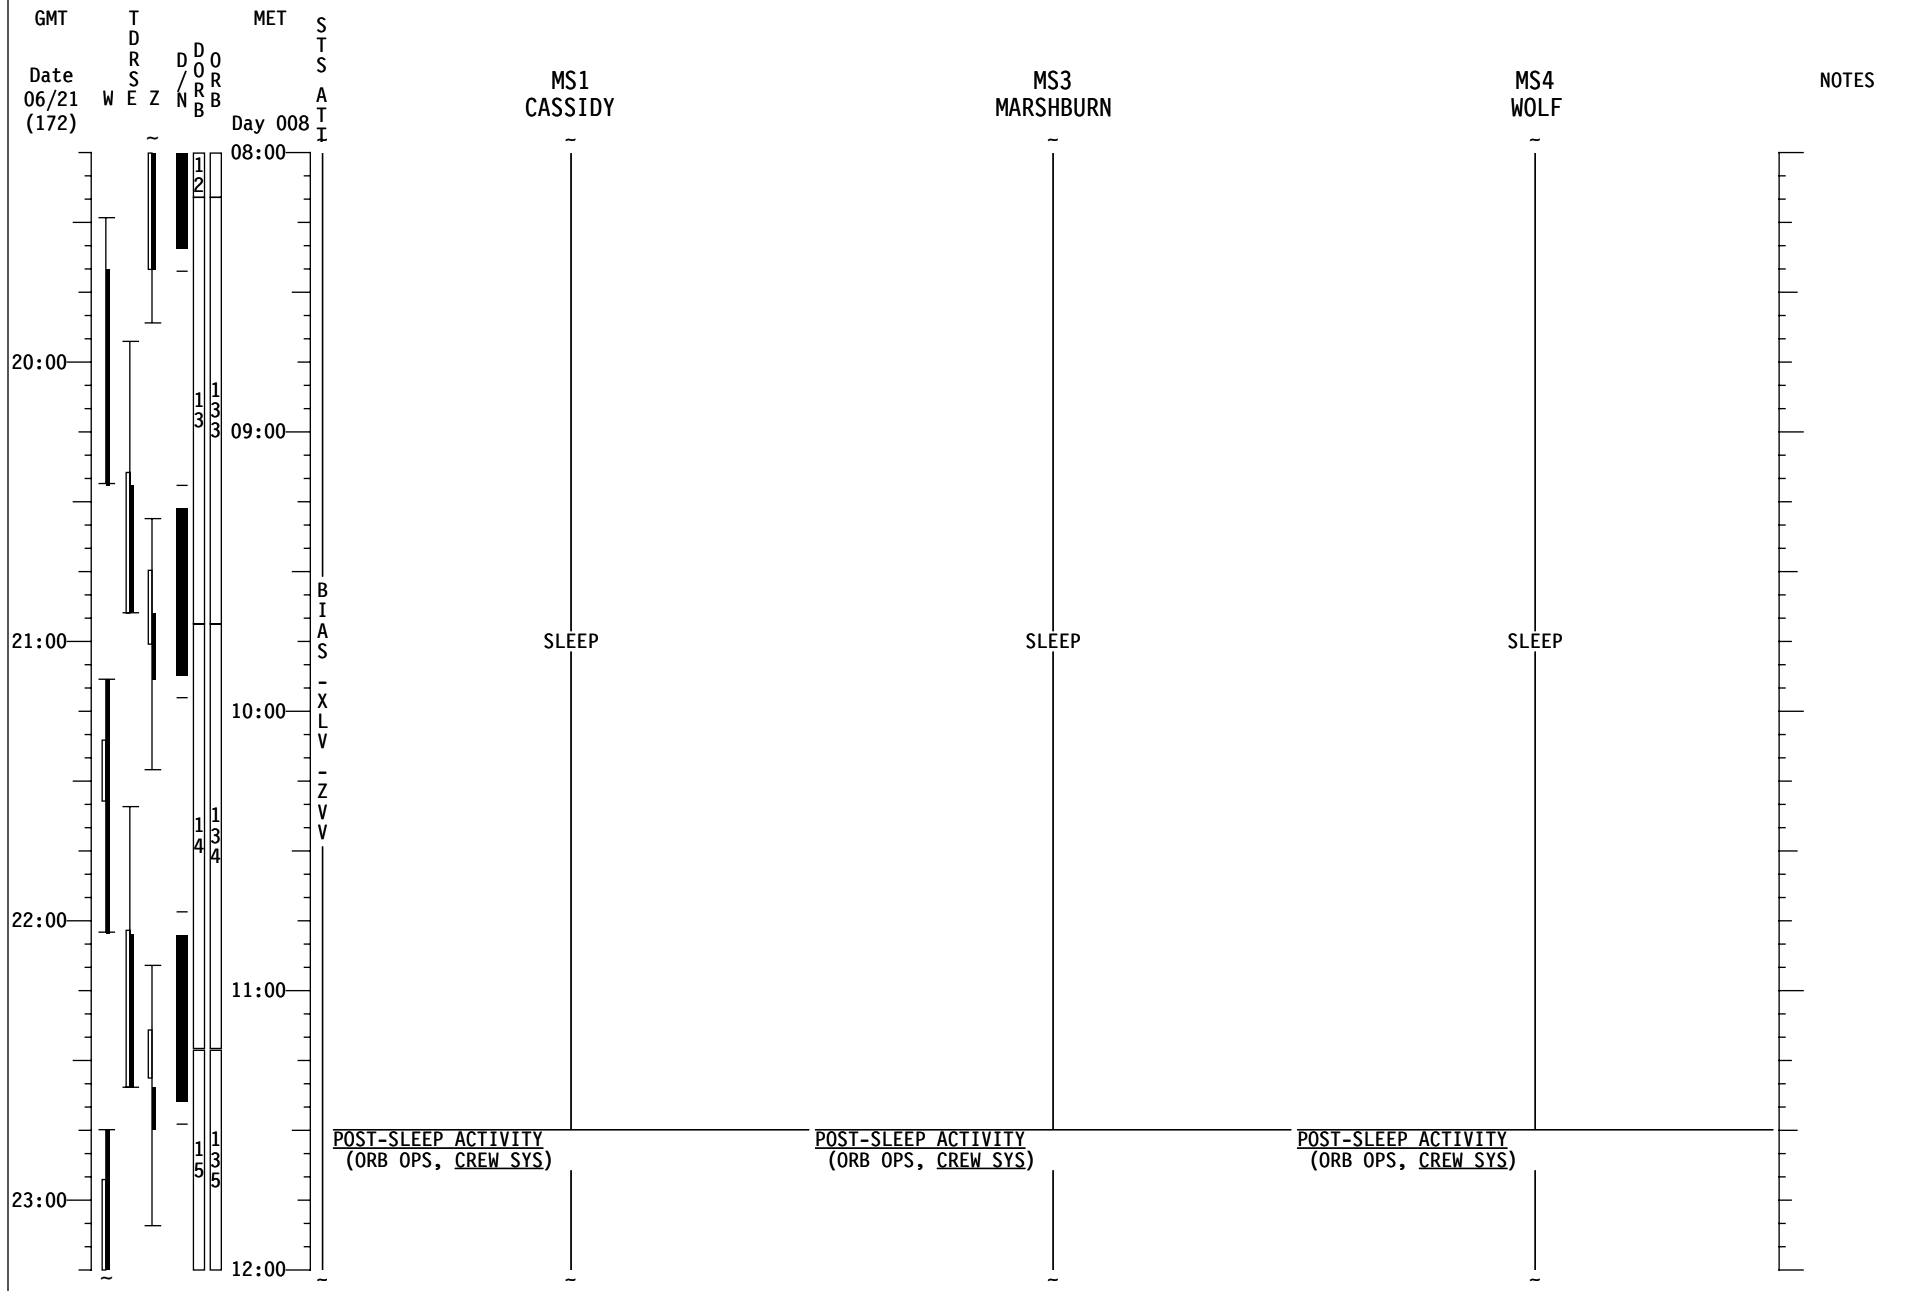

STS-127 FD (09)

STS-127 FD (09)

STS-127 FD (09)

STS-127 FD (09)

STS-127 FD (10)

STS-127 FD (10)

STS-127 FD (10)

GMT	TDRSEZ	MET	SATS	CDR POLANSKY	PLT HURLEY	MS2 PAYETTE	NOTES
Date 06/21 (172)	W	Day 008	12:00				
				PRIVATE MEDICAL CONFERENCE Perform via A/G 2			
				<u>POST-SLEEP ACTIVITY</u> (ORB OPS, CREW SYS)	<u>POST-SLEEP ACTIVITY</u> (ORB OPS, CREW SYS)	<u>POST-SLEEP ACTIVITY</u> (ORB OPS, CREW SYS)	
00:00			13:00				
01:00			14:00				
02:00			15:00	EVA 4 INHIBIT PAD (EVA, TIMELINES)		<u>CWC-I FILL</u> (ORB OPS, ECLS) Ref. MSG XXX	
				<u>IMU STAR OF OPPTY ALIGN</u> (ORB OPS, GNC)			
					EXERCISE	<u>CWC-I TERM</u> (ORB OPS, ECLS)	
03:00			16:00	EXERCISE		<u>CWC-I TRANSFER</u> Transfer 1 CWC-I to ISS	
					<u>WCS COMPACTOR OPS (DUAL-VANE)</u> (ORB OPS, CUE CARD)		