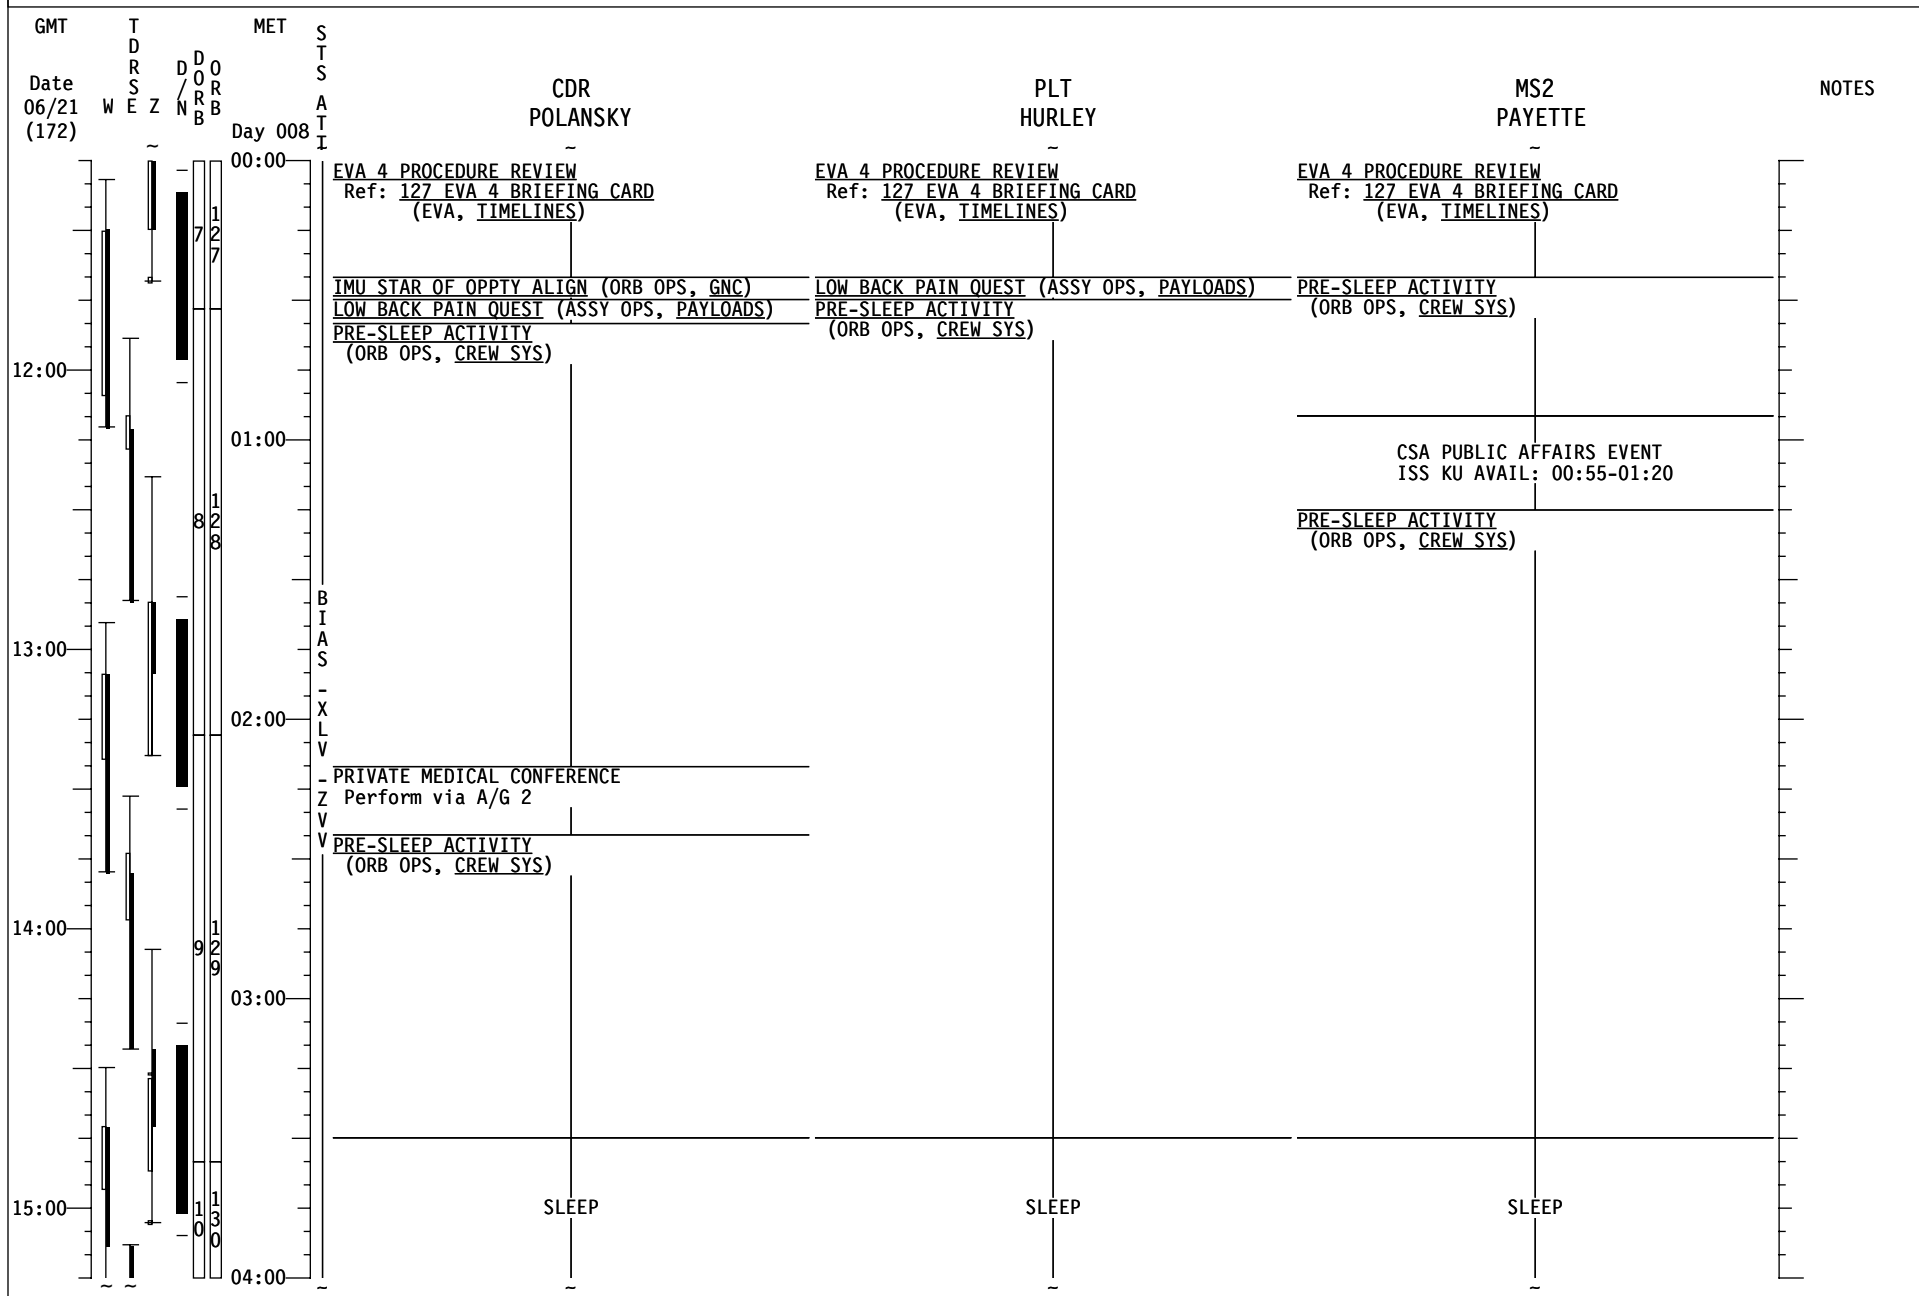

STS-127 FD (09)