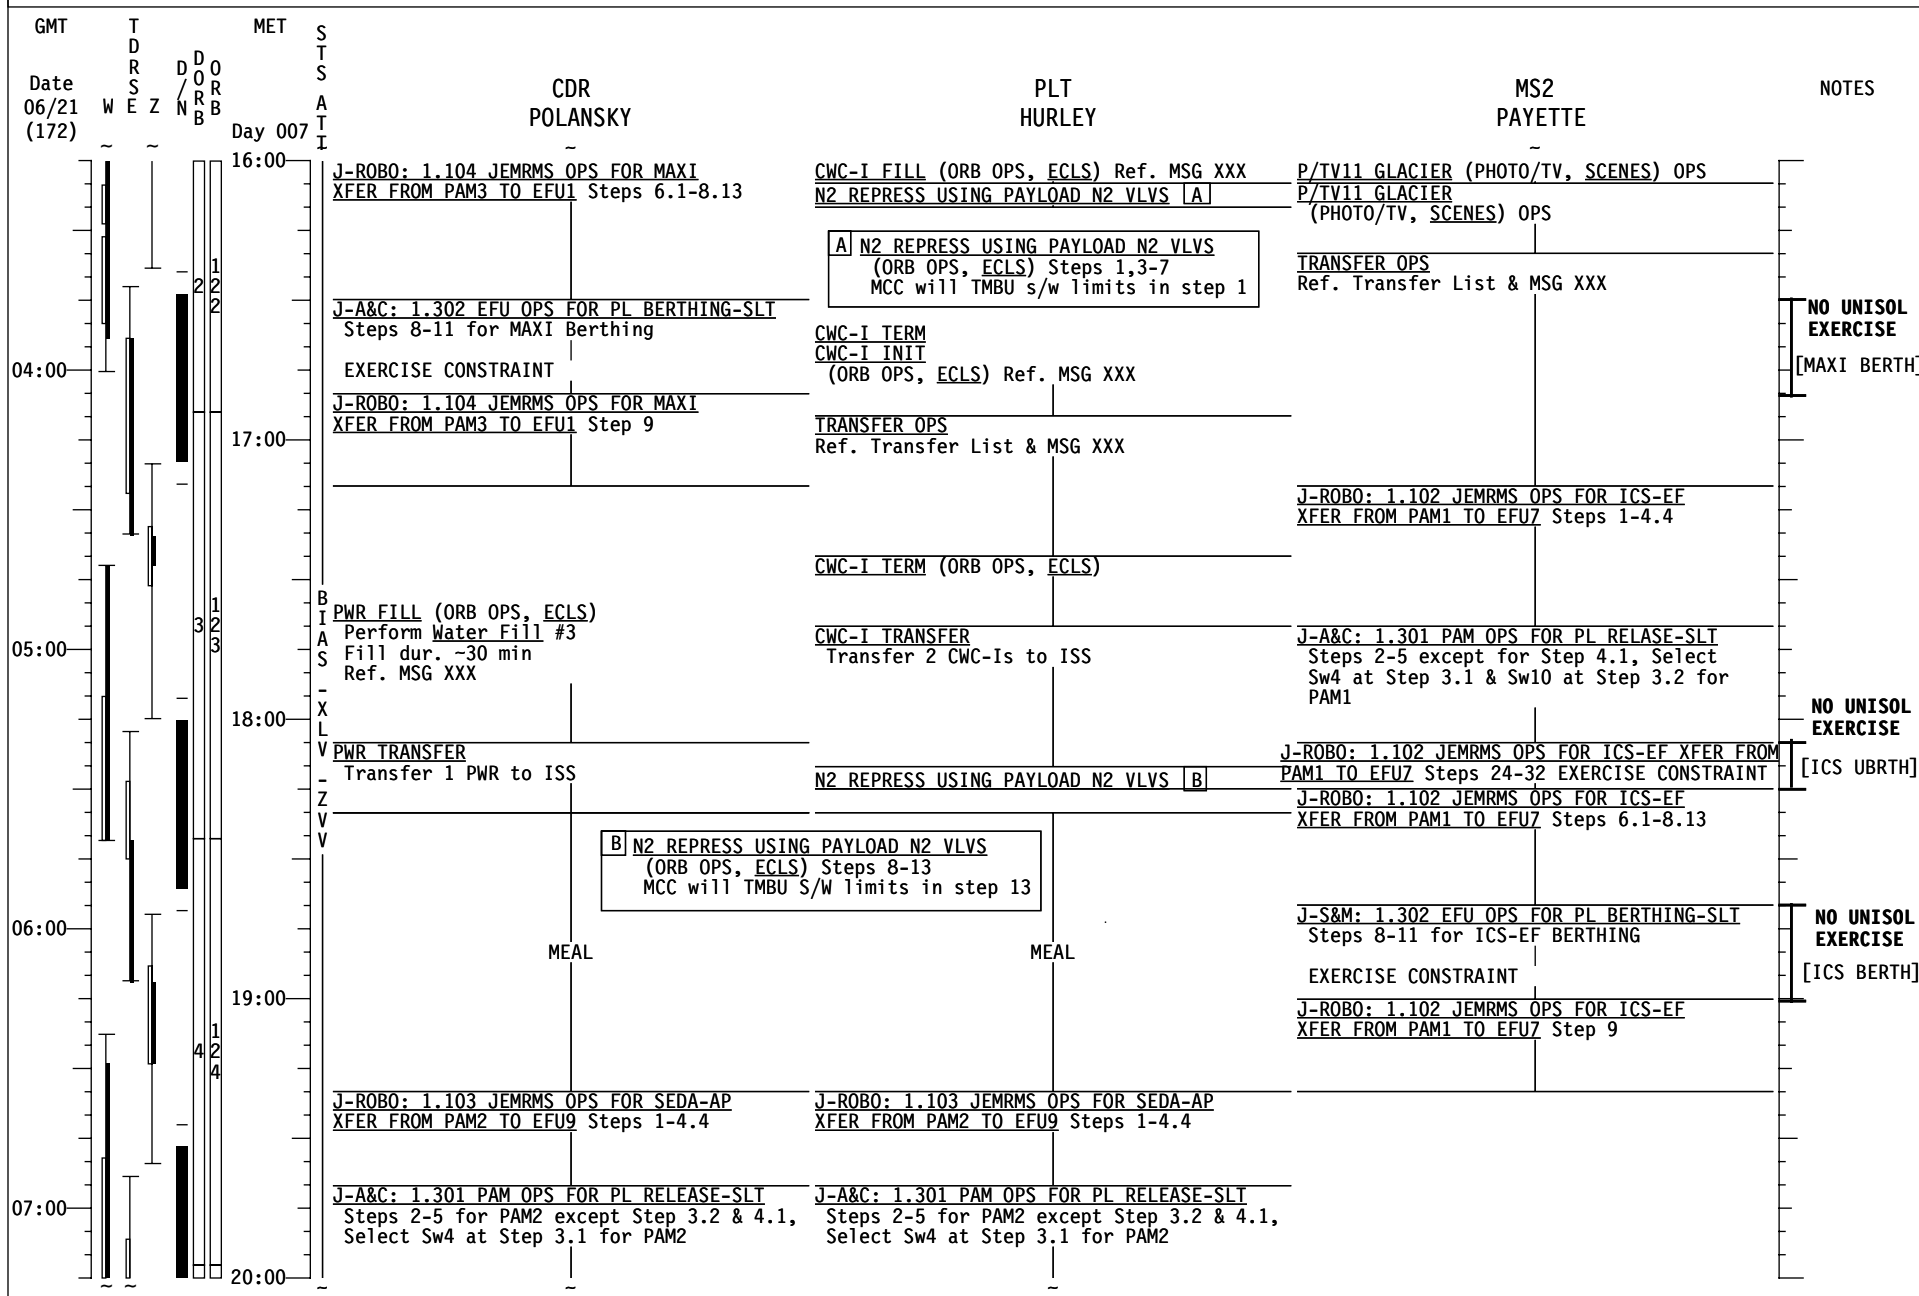

STS-127 FD (09)

GMT	TDRSEZ	MET	S	MS1 CASSIDY	MS3 MARSHBURN	MS4 WOLF	NOTES
Date 06/20 (171)	W E Z	Day 007	STSAIT				
	DORNB						
12:00	159			LIQUID SLVA CLCT (ORB OPS, SDBI) EVA CREW: TAKE 1 ASPIRIN (325mg) SLEEP LOGBOOK (ORB OPS, SDBI) POST-SLEEP ACTIVITY (ORB OPS, CREW SYS)	LIQUID SLVA CLCT (ORB OPS, SDBI) SLEEP LOGBOOK (ORB OPS, SDBI) POST-SLEEP ACTIVITY (ORB OPS, CREW SYS)	LIQUID SLVA CLCT (ORB OPS, SDBI) EVA CREW: TAKE 1 ASPIRIN (325mg) POST-SLEEP ACTIVITY (ORB OPS, CREW SYS)	
00:00	160						
01:00	121						
02:00	121						
03:00	222			EVA 4 TOOL CONFIG (EVA, TIMELINES) Ref. MSG XXX	DAILY TRANSFER LIST UPDATE Ref. Transfer List & MSG XXX EVA 4 TOOL CONFIG (EVA, TIMELINES) Ref. MSG XXX	GLACIER SWAP-SHUTTLE (ASSY OPS, PAYLOADS)	NO UNISOL EXERCISE [MAXI UBRTH]
16:00							

STS-127 FD (09)