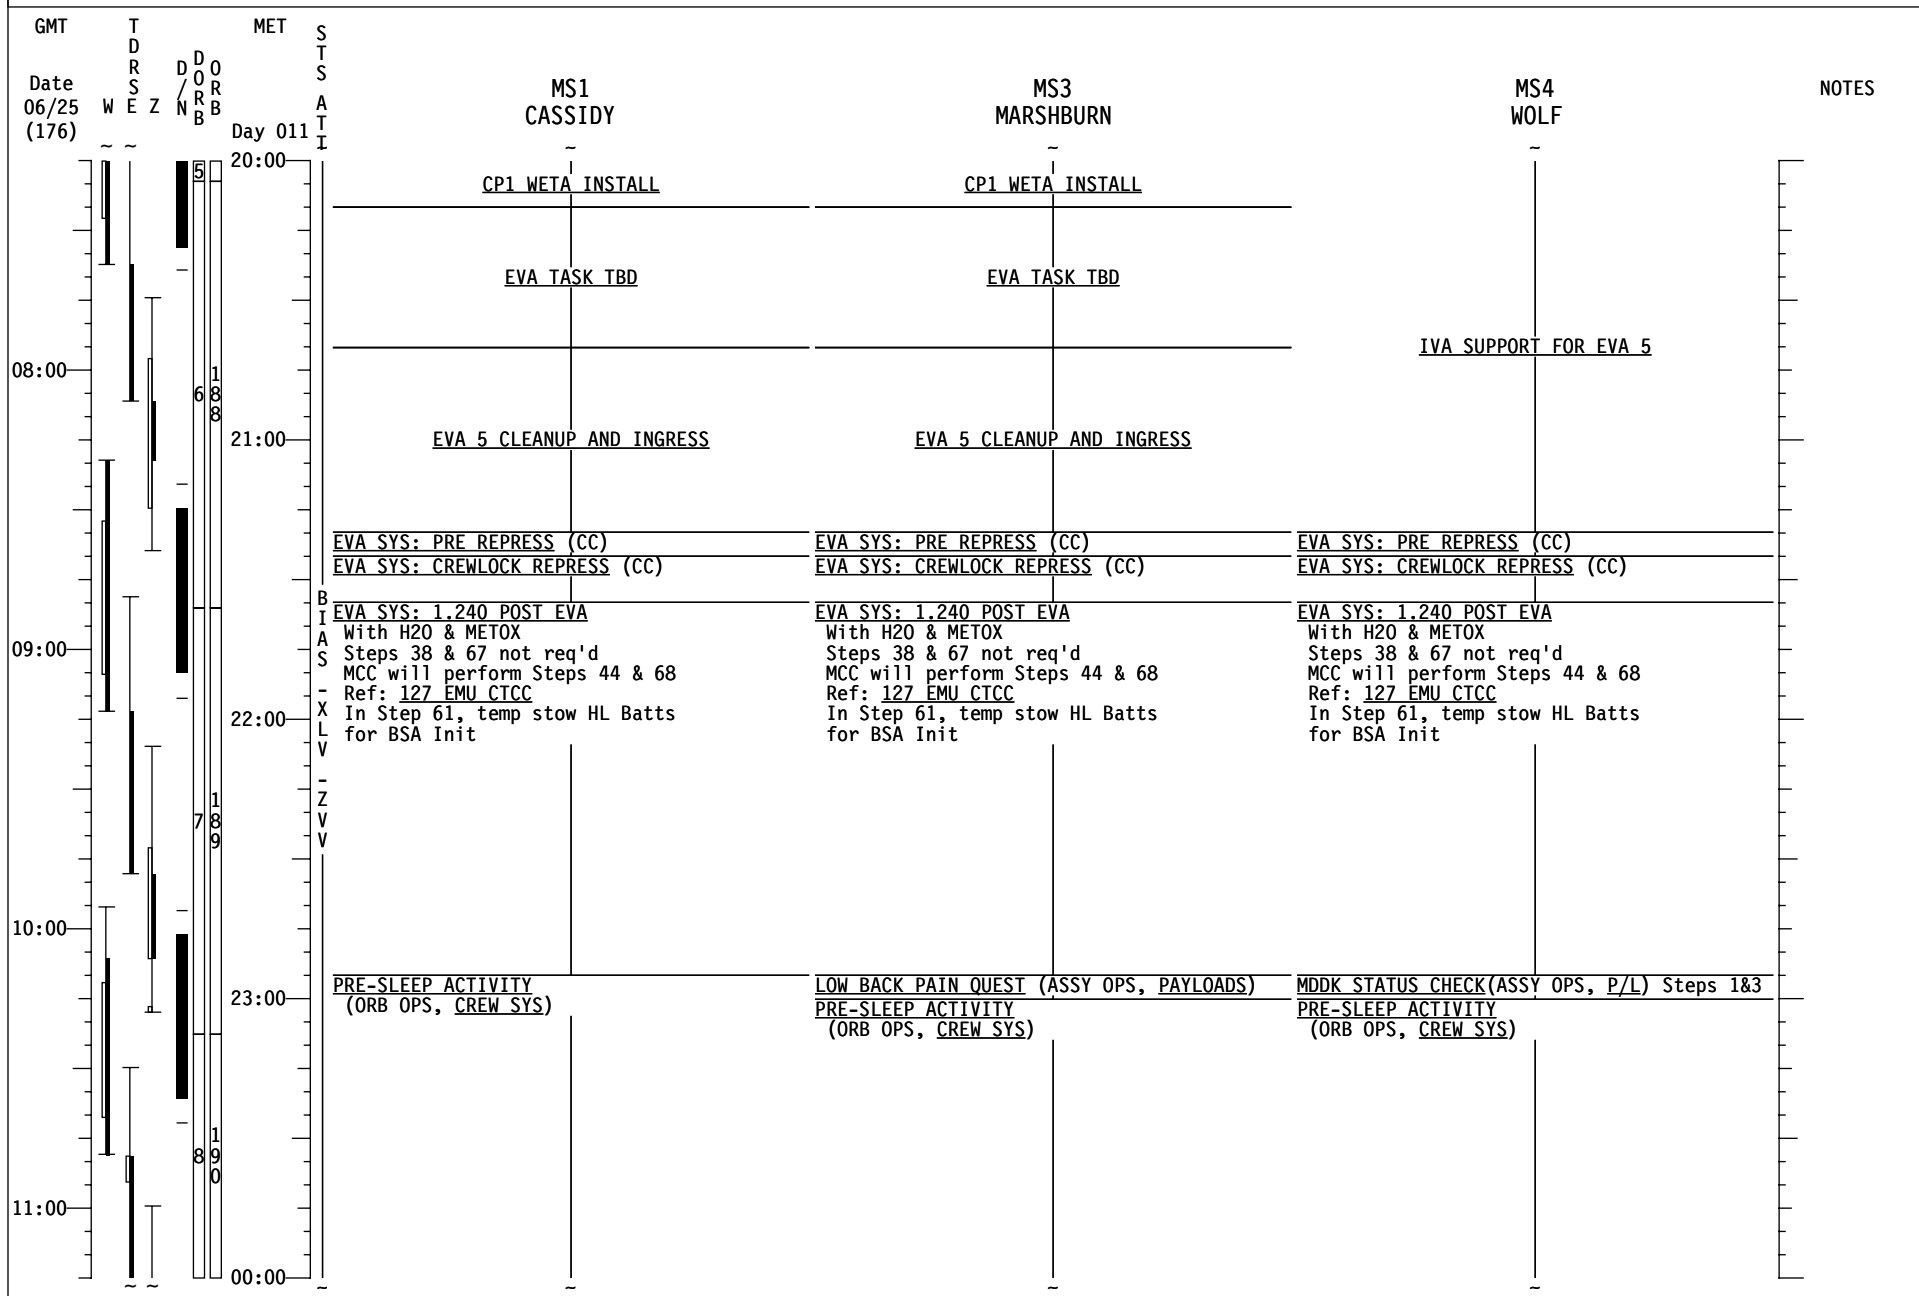

PRE-SLEEP ACTIVITY
(ORB OPS, CREW SYS)

PRE-SLEEP ACTIVITY
(ORB OPS, CREW SYS)

PRE-SLEEP ACTIVITY
(ORB OPS, CREW SYS)

PRIVATE MEDICAL CONFERENCE
Perform via A/G 2

PRE-SLEEP ACTIVITY
(ORB OPS, CREW SYS)

STS-127 FD (13)