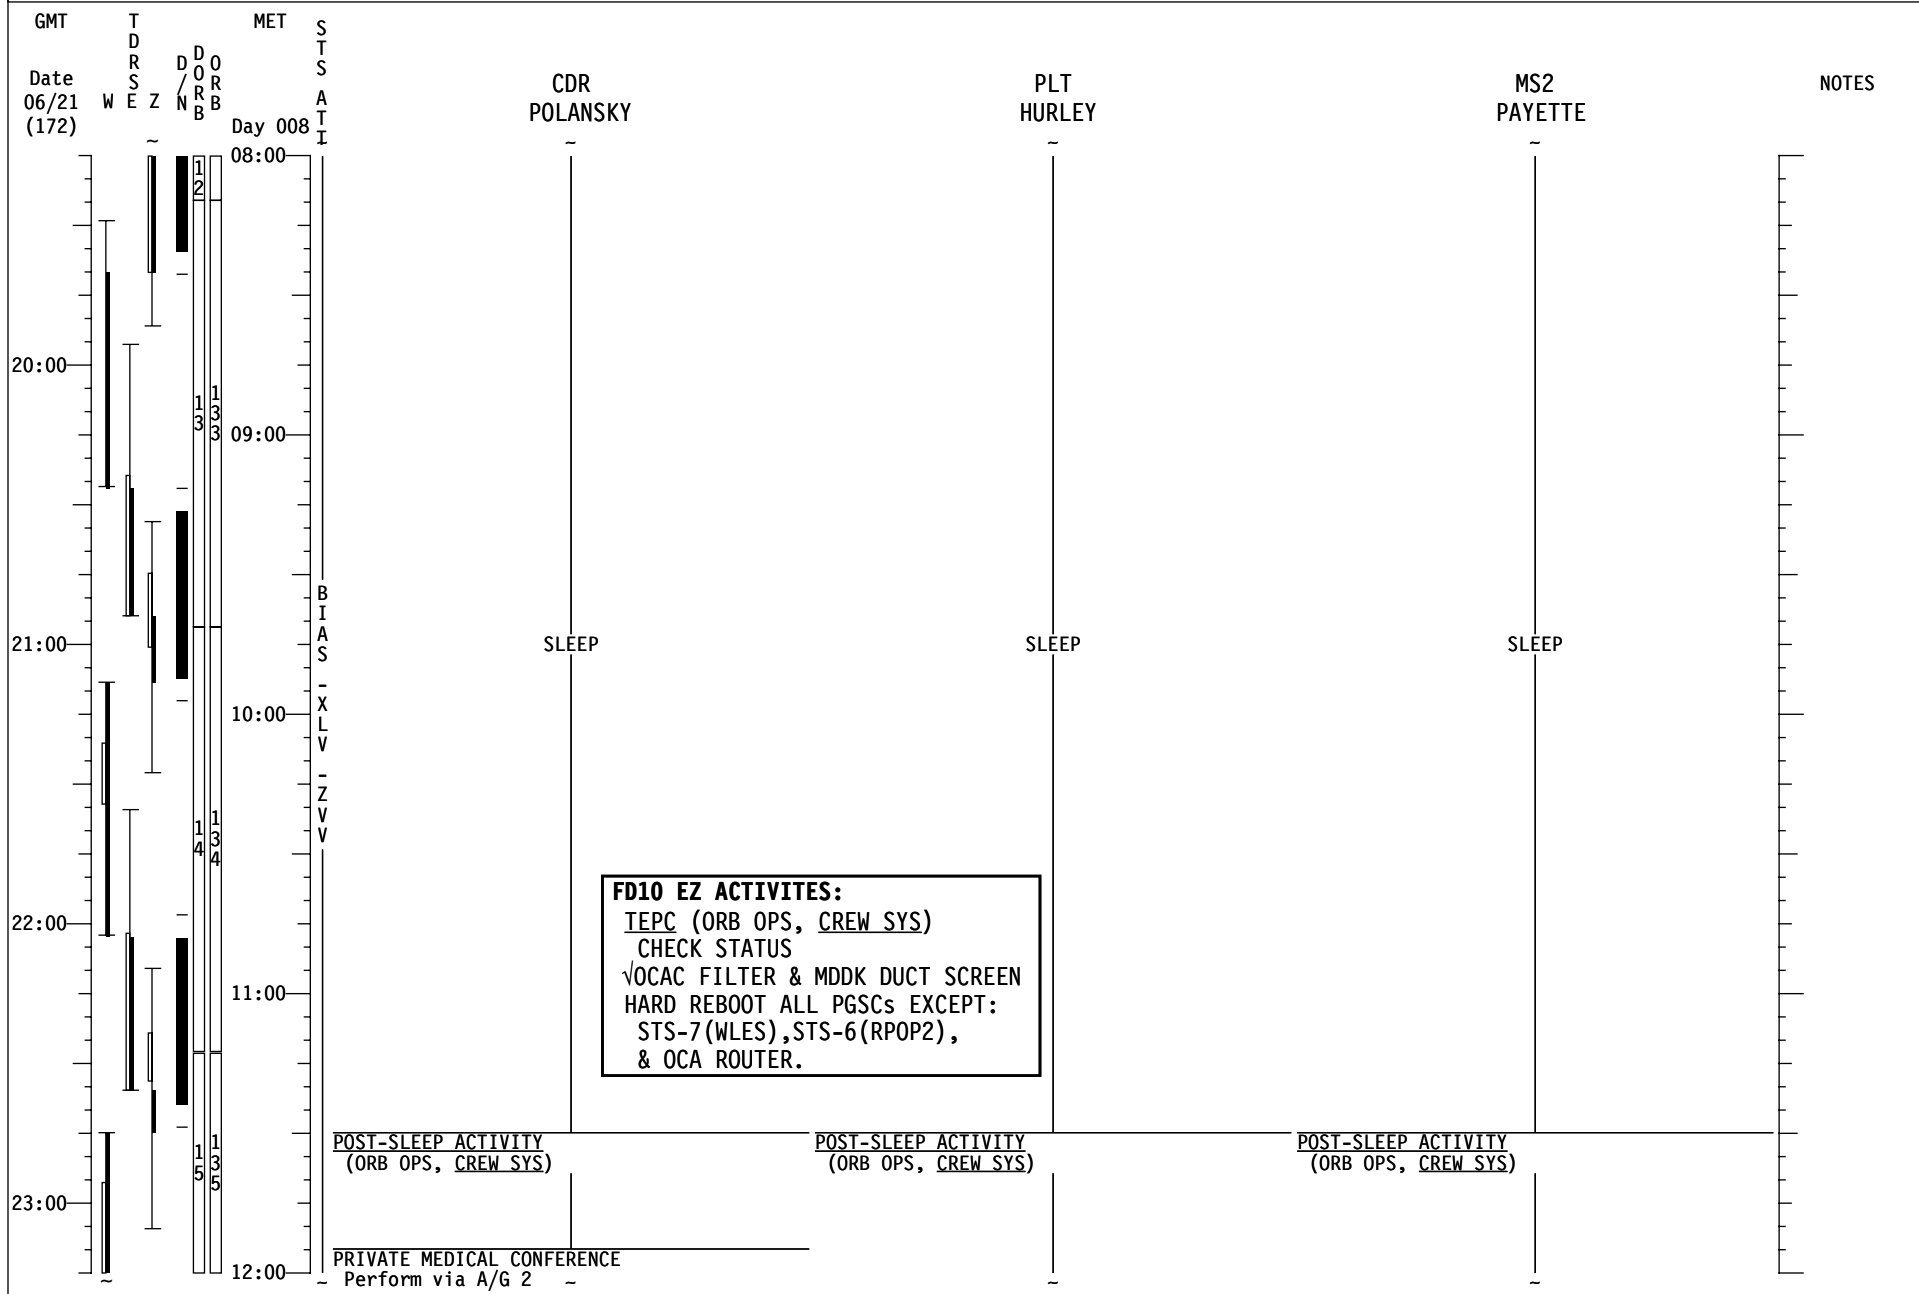

STS-127 FD (10)