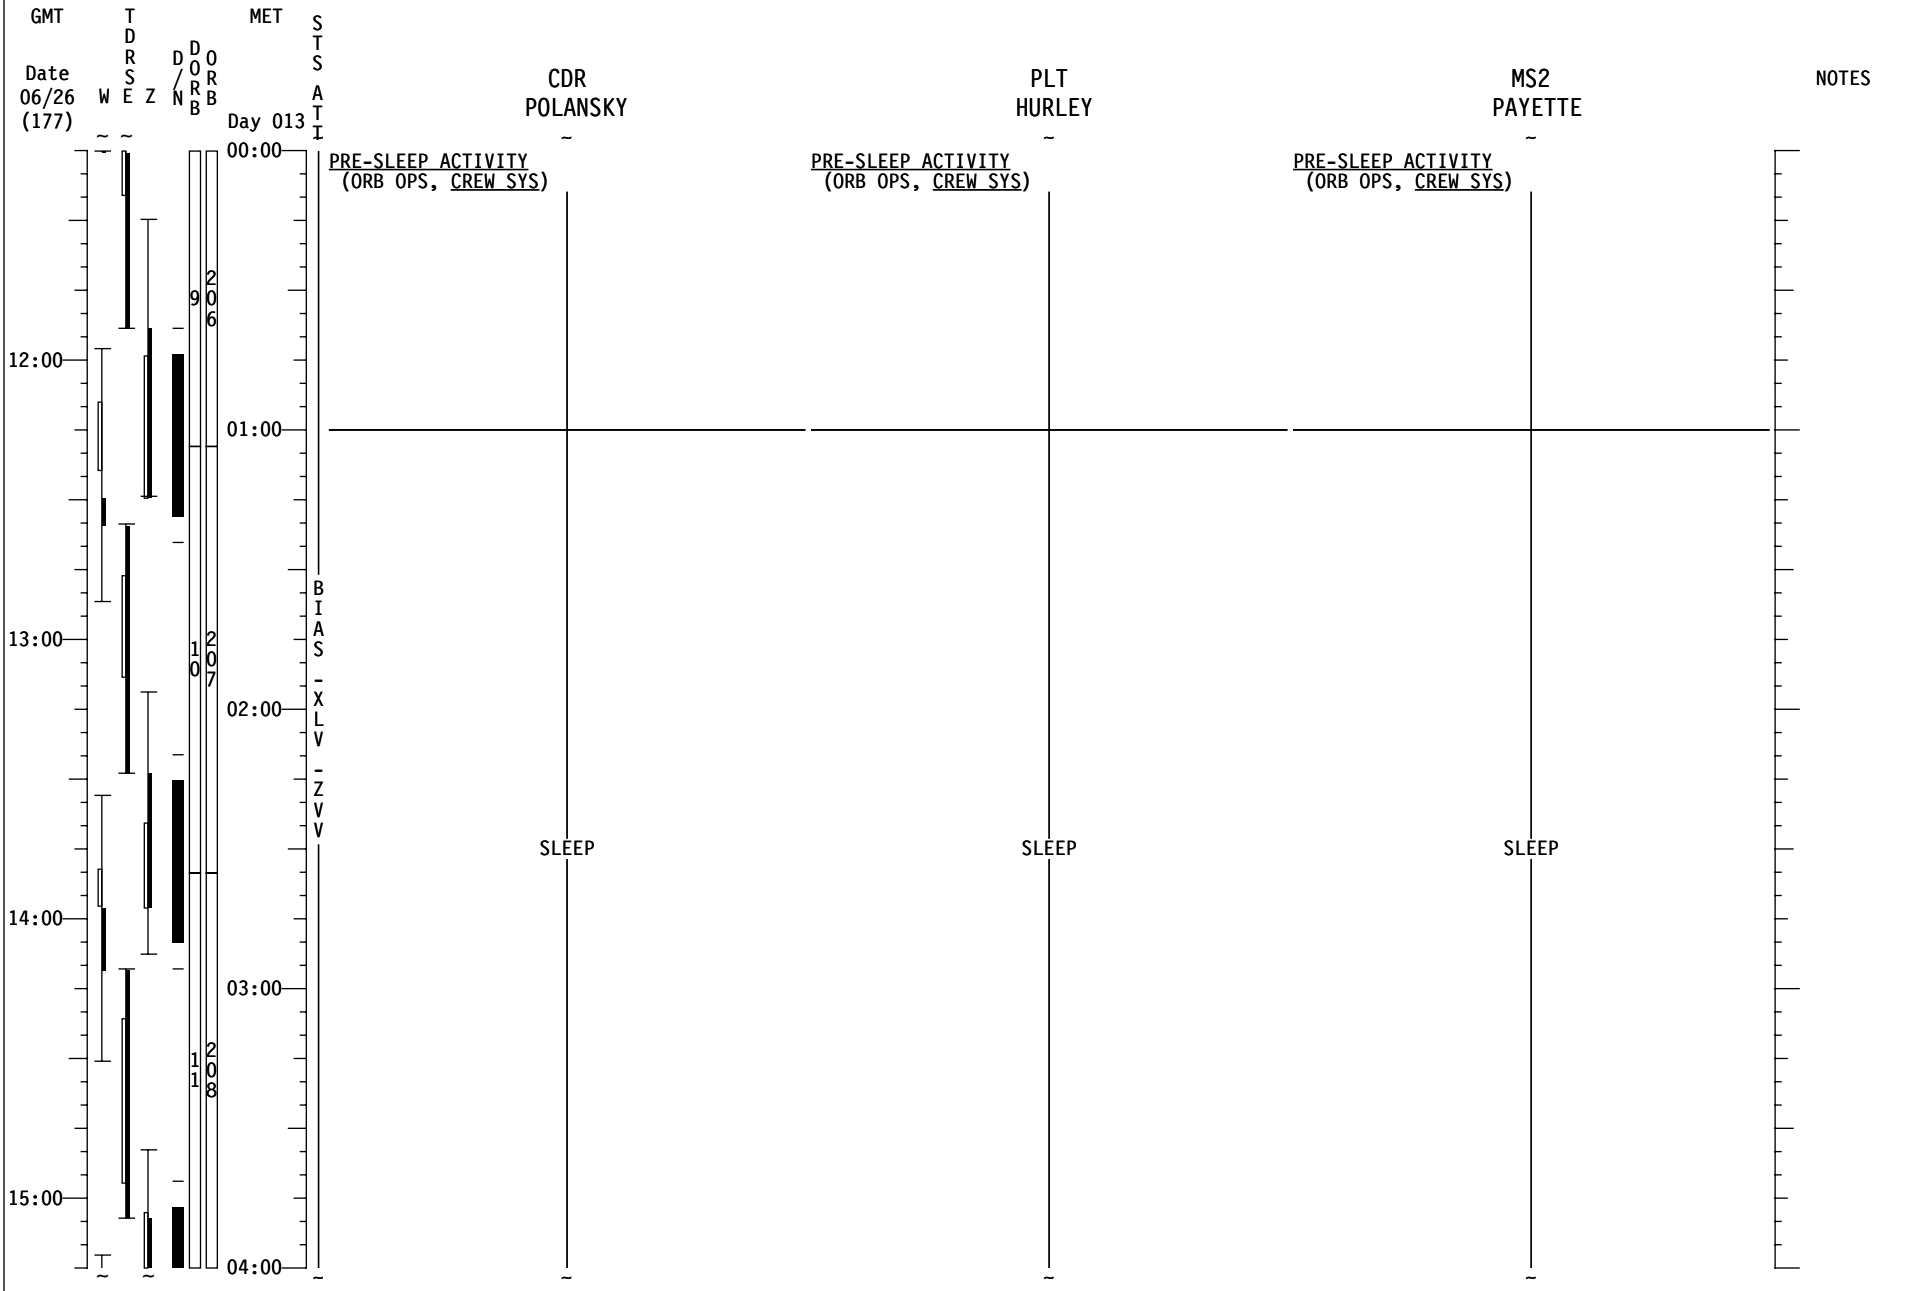

STS-127 FD (14)