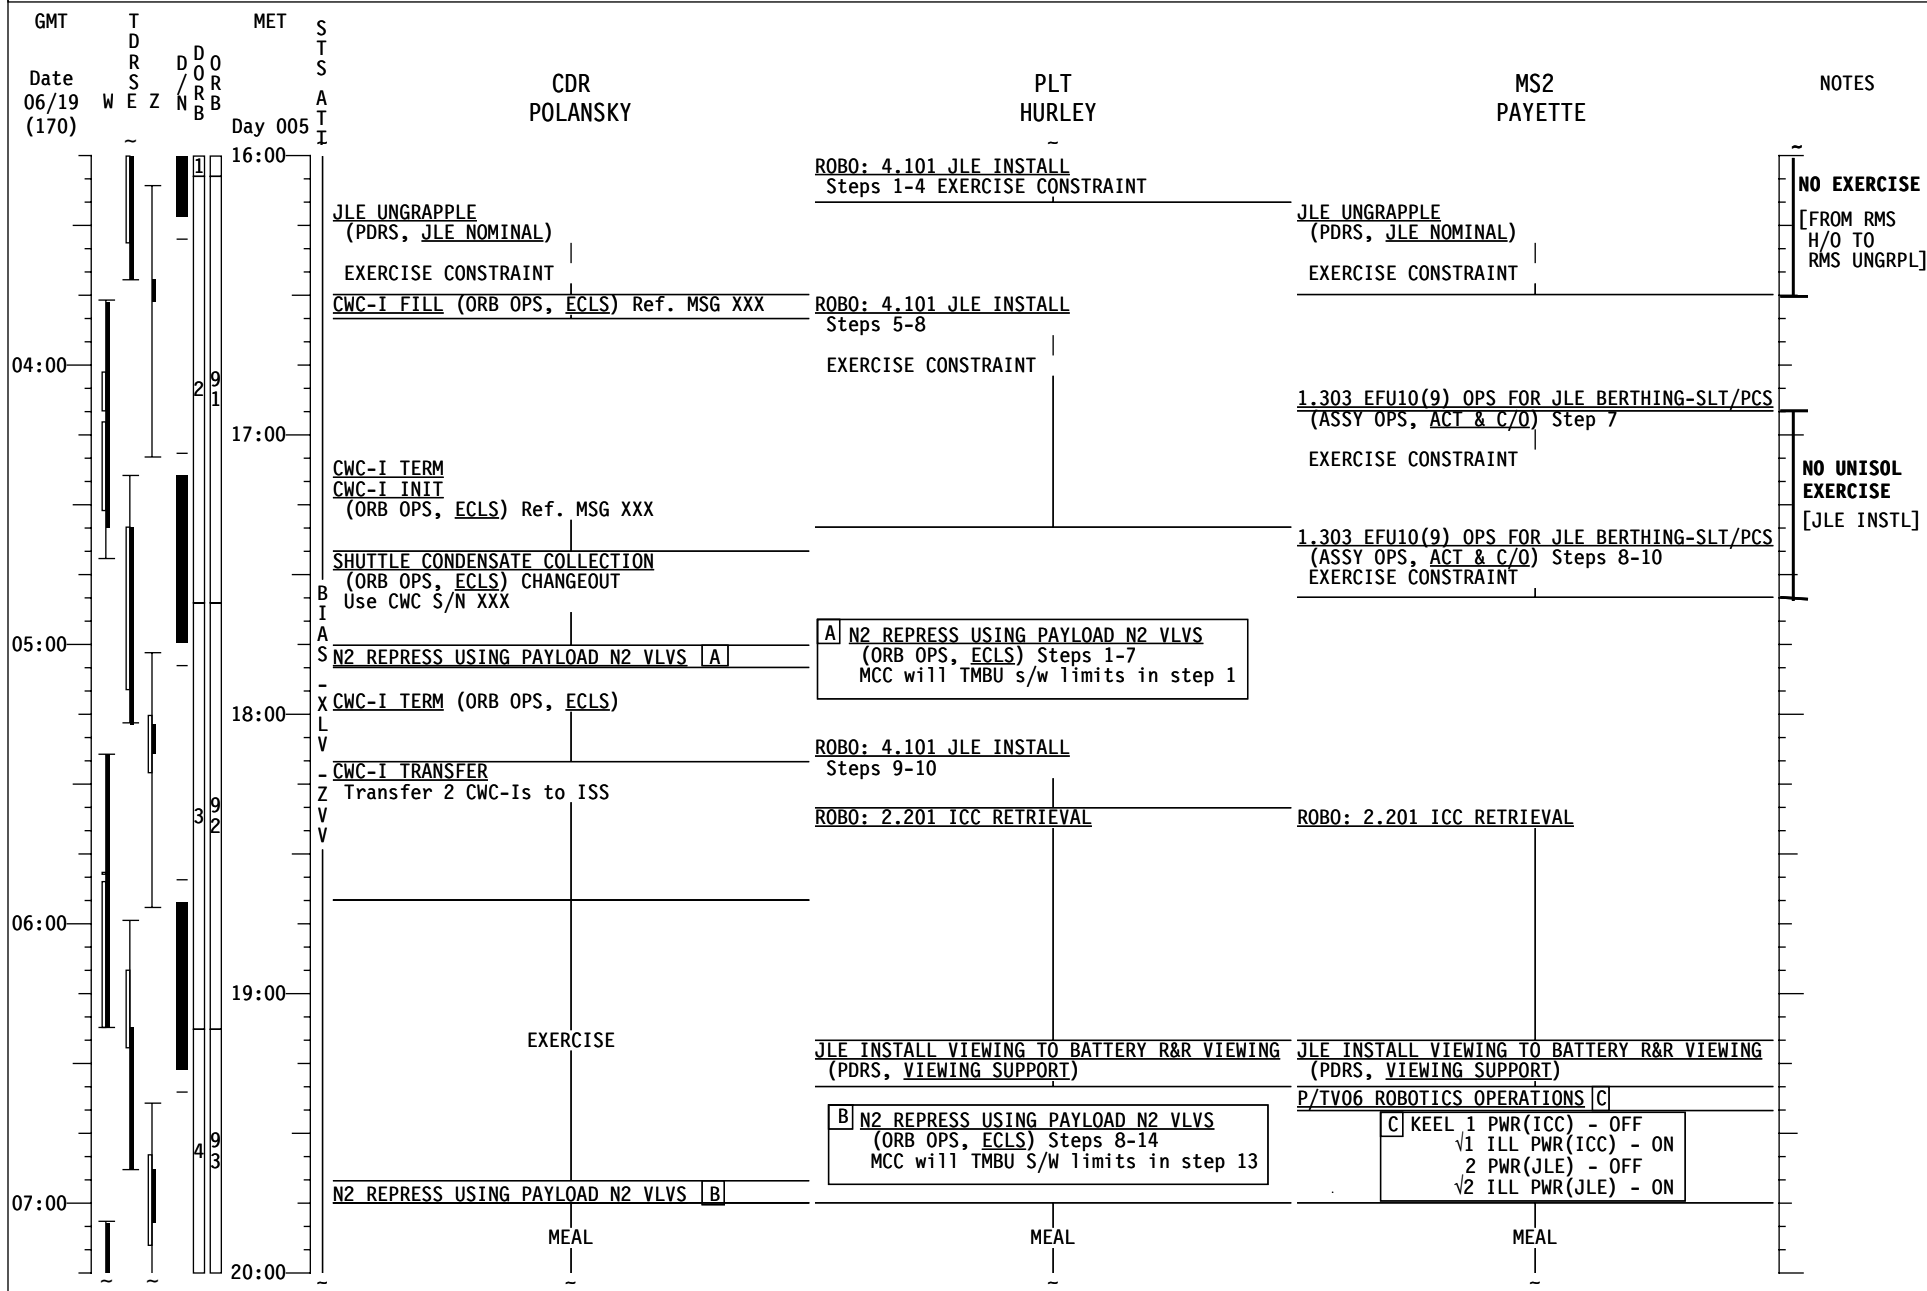

STS-127 FD (07)