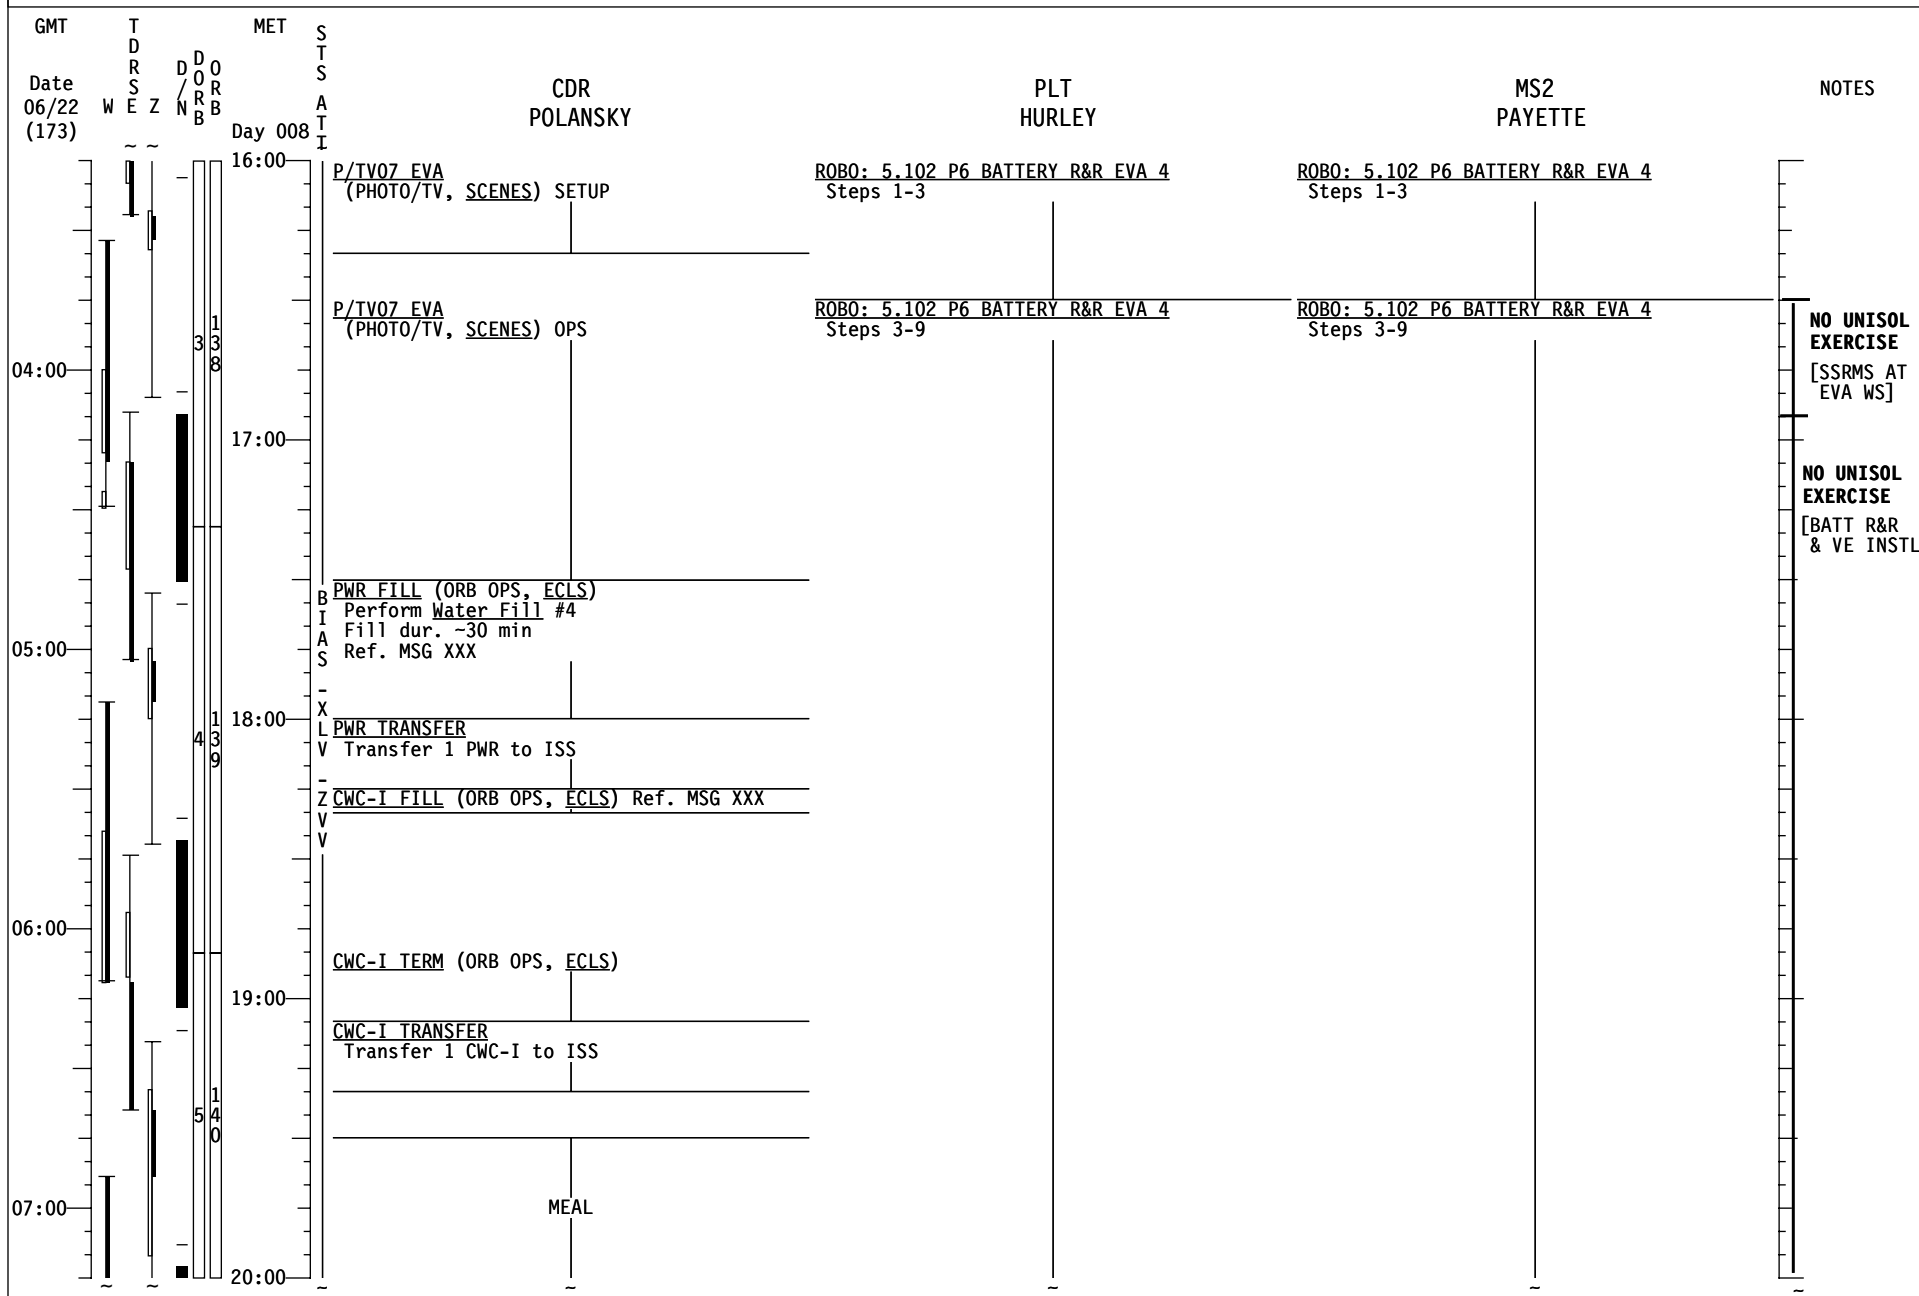

STS-127 FD (10)