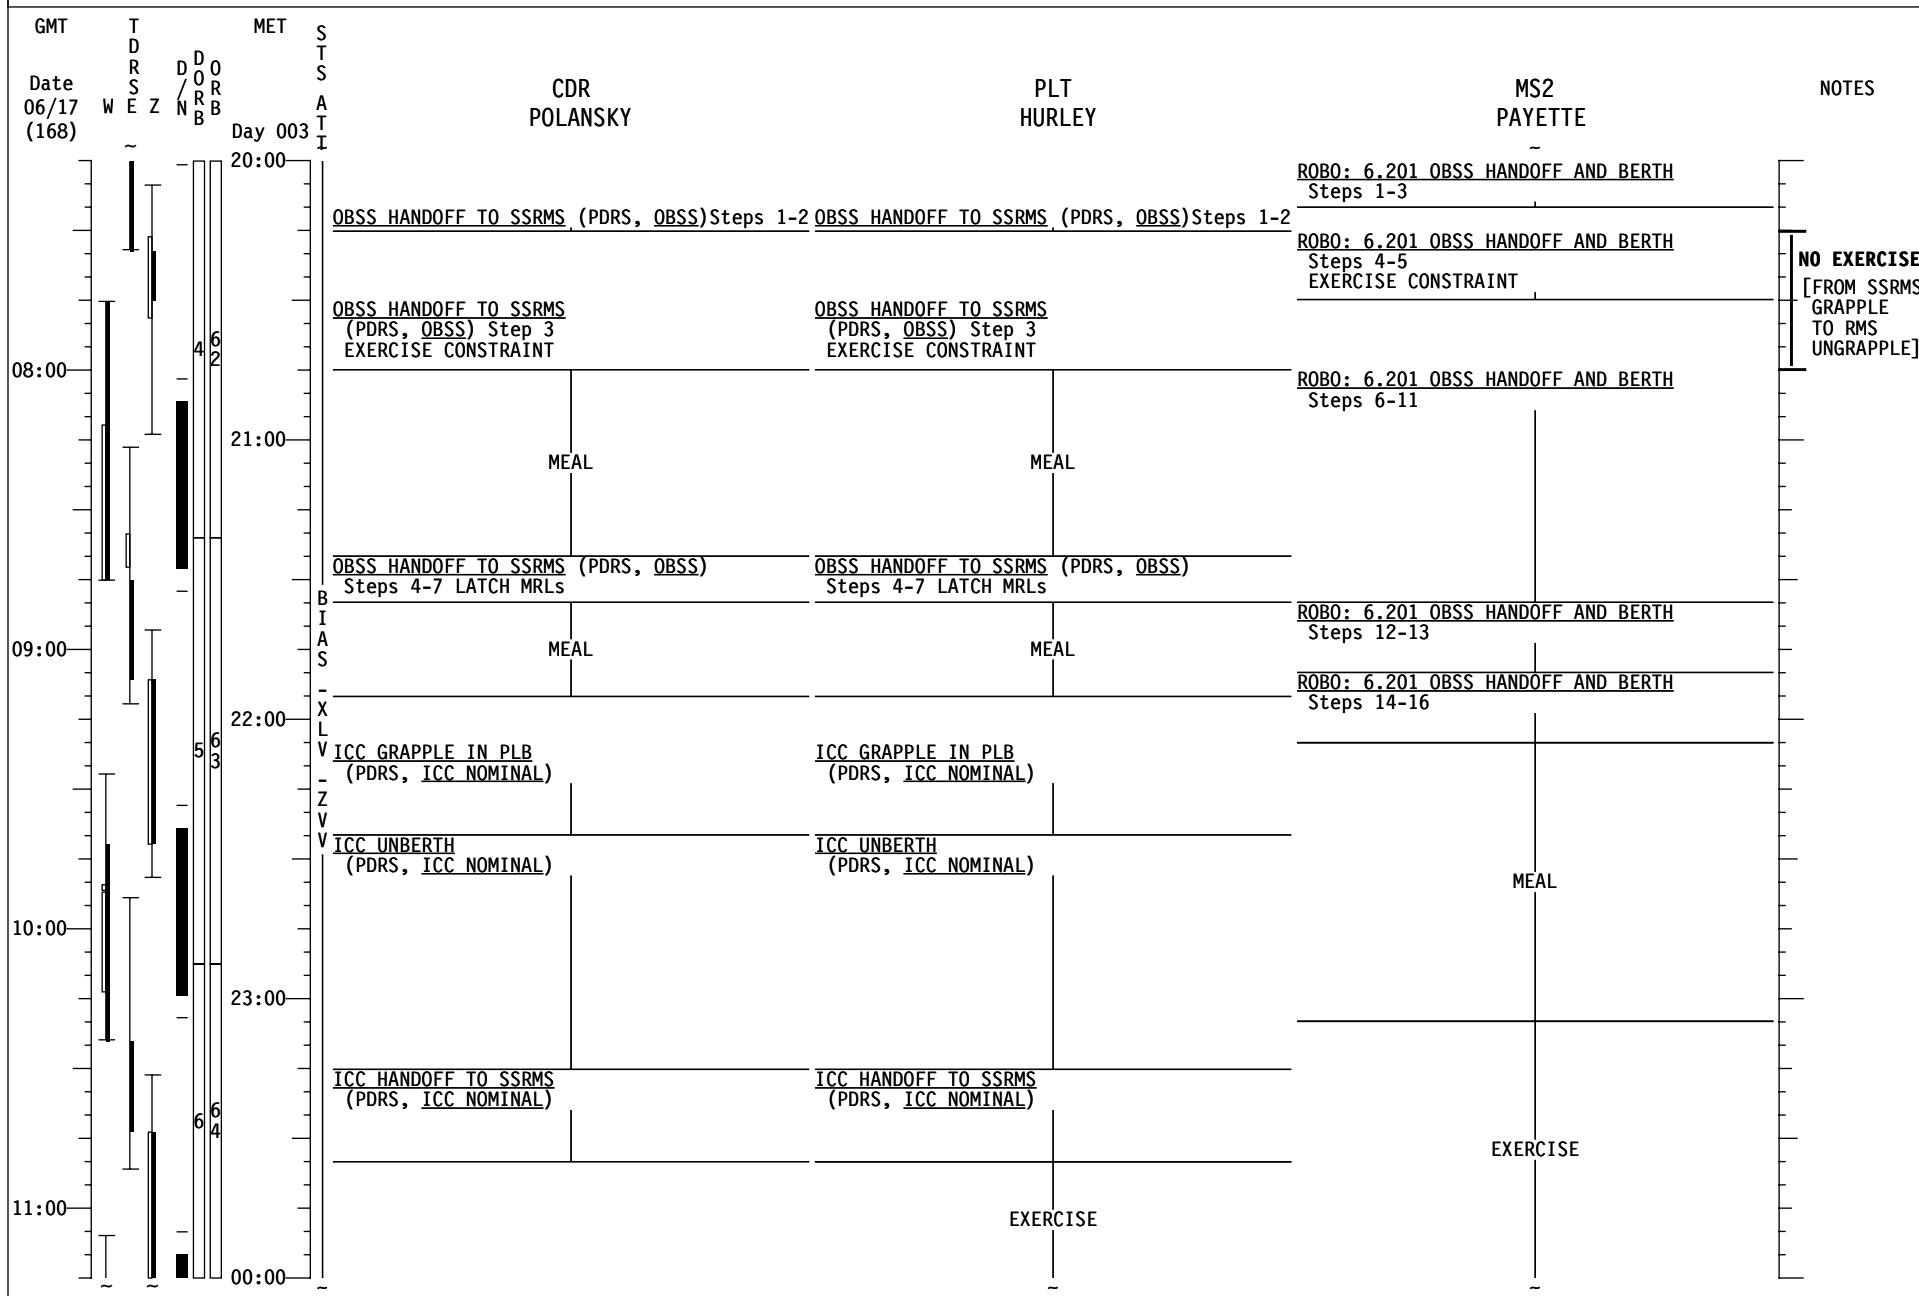

STS-127 FD (05)