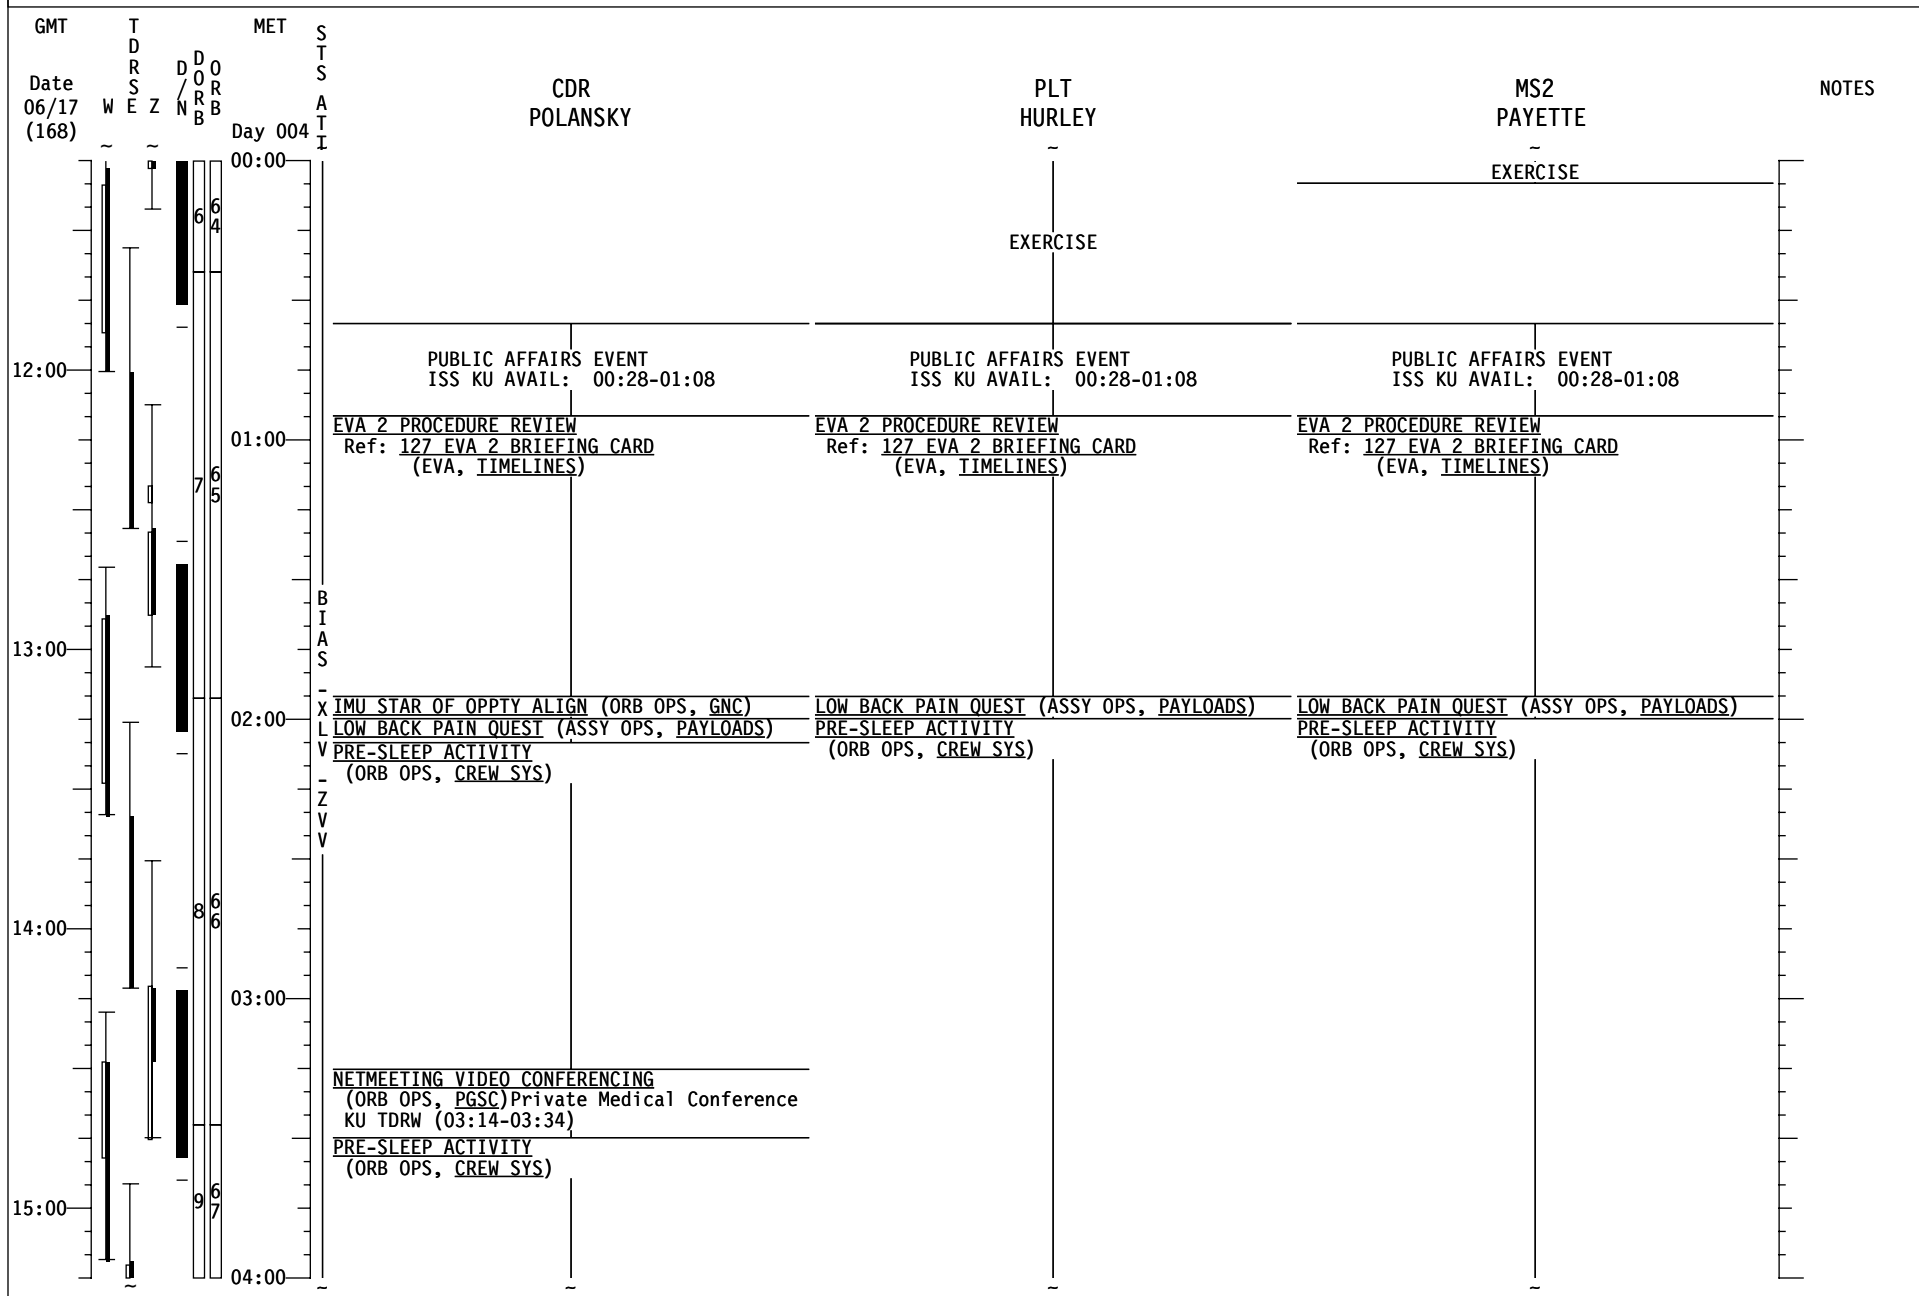

STS-127 FD (05)

STS-127 FD (05)

GMT	T D R S E Z	MET	S T S	MS1 CASSIDY	MS3 MARSHBURN	MS4 WOLF	NOTES
Date 06/17 (168)	W E Z	Day 004	A T I				
	D O R B 6 4						
00:00				<u>CWC-I TERM (ORB OPS, ECLS)</u> <u>CWC-I TRANSFER</u> Transfer 2 CWC-Is to ISS	<u>TRANSFER TAGUP</u> Coordinate with xfer counterpart	<u>TRANSFER TAGUP</u> Coordinate with xfer counterpart	
					<u>TRANSFER BRIEF</u> Call down status to MCC		
					<u>LOW BACK PAIN QUEST (ASSY OPS, PAYLOADS)</u>		
12:00				PUBLIC AFFAIRS EVENT ISS KU AVAIL: 00:28-01:08	PUBLIC AFFAIRS EVENT ISS KU AVAIL: 00:28-01:08	PUBLIC AFFAIRS EVENT ISS KU AVAIL: 00:28-01:08	
				<u>EVA 2 PROCEDURE REVIEW</u> Ref: <u>127 EVA 2 BRIEFING CARD</u> (EVA, TIMELINES)	<u>EVA 2 PROCEDURE REVIEW</u> Ref: <u>127 EVA 2 BRIEFING CARD</u> (EVA, TIMELINES)	<u>EVA 2 PROCEDURE REVIEW</u> Ref: <u>127 EVA 2 BRIEFING CARD</u> (EVA, TIMELINES)	
13:00							
				<u>TV (ILLUMINATOR OPS) (PHOTO/TV, CC)</u> <u>X ILLUMINATORS ON - A,D</u> <u>L PRE-SLEEP ACTIVITY</u> <u>V (ORB OPS, CREW SYS)</u>	<u>PRE-SLEEP ACTIVITY</u> (ORB OPS, CREW SYS)	<u>PRE-SLEEP ACTIVITY</u> (ORB OPS, CREW SYS)	
14:00							
15:00					<u>EVA SYS: 1.206 10.2 PSIA</u> <u>CAMPOUT MASK PREBREATHE</u> Ref: <u>127 EVA 2 TOOL CONFIG</u> (EVA, TIMELINES) Ref: <u>127 EMU CTCC</u>	<u>EVA SYS: 1.206 10.2 PSIA</u> <u>CAMPOUT MASK PREBREATHE</u> Ref: <u>127 EVA 2 TOOL CONFIG</u> (EVA, TIMELINES) Ref: <u>127 EMU CTCC</u>	
04:00							