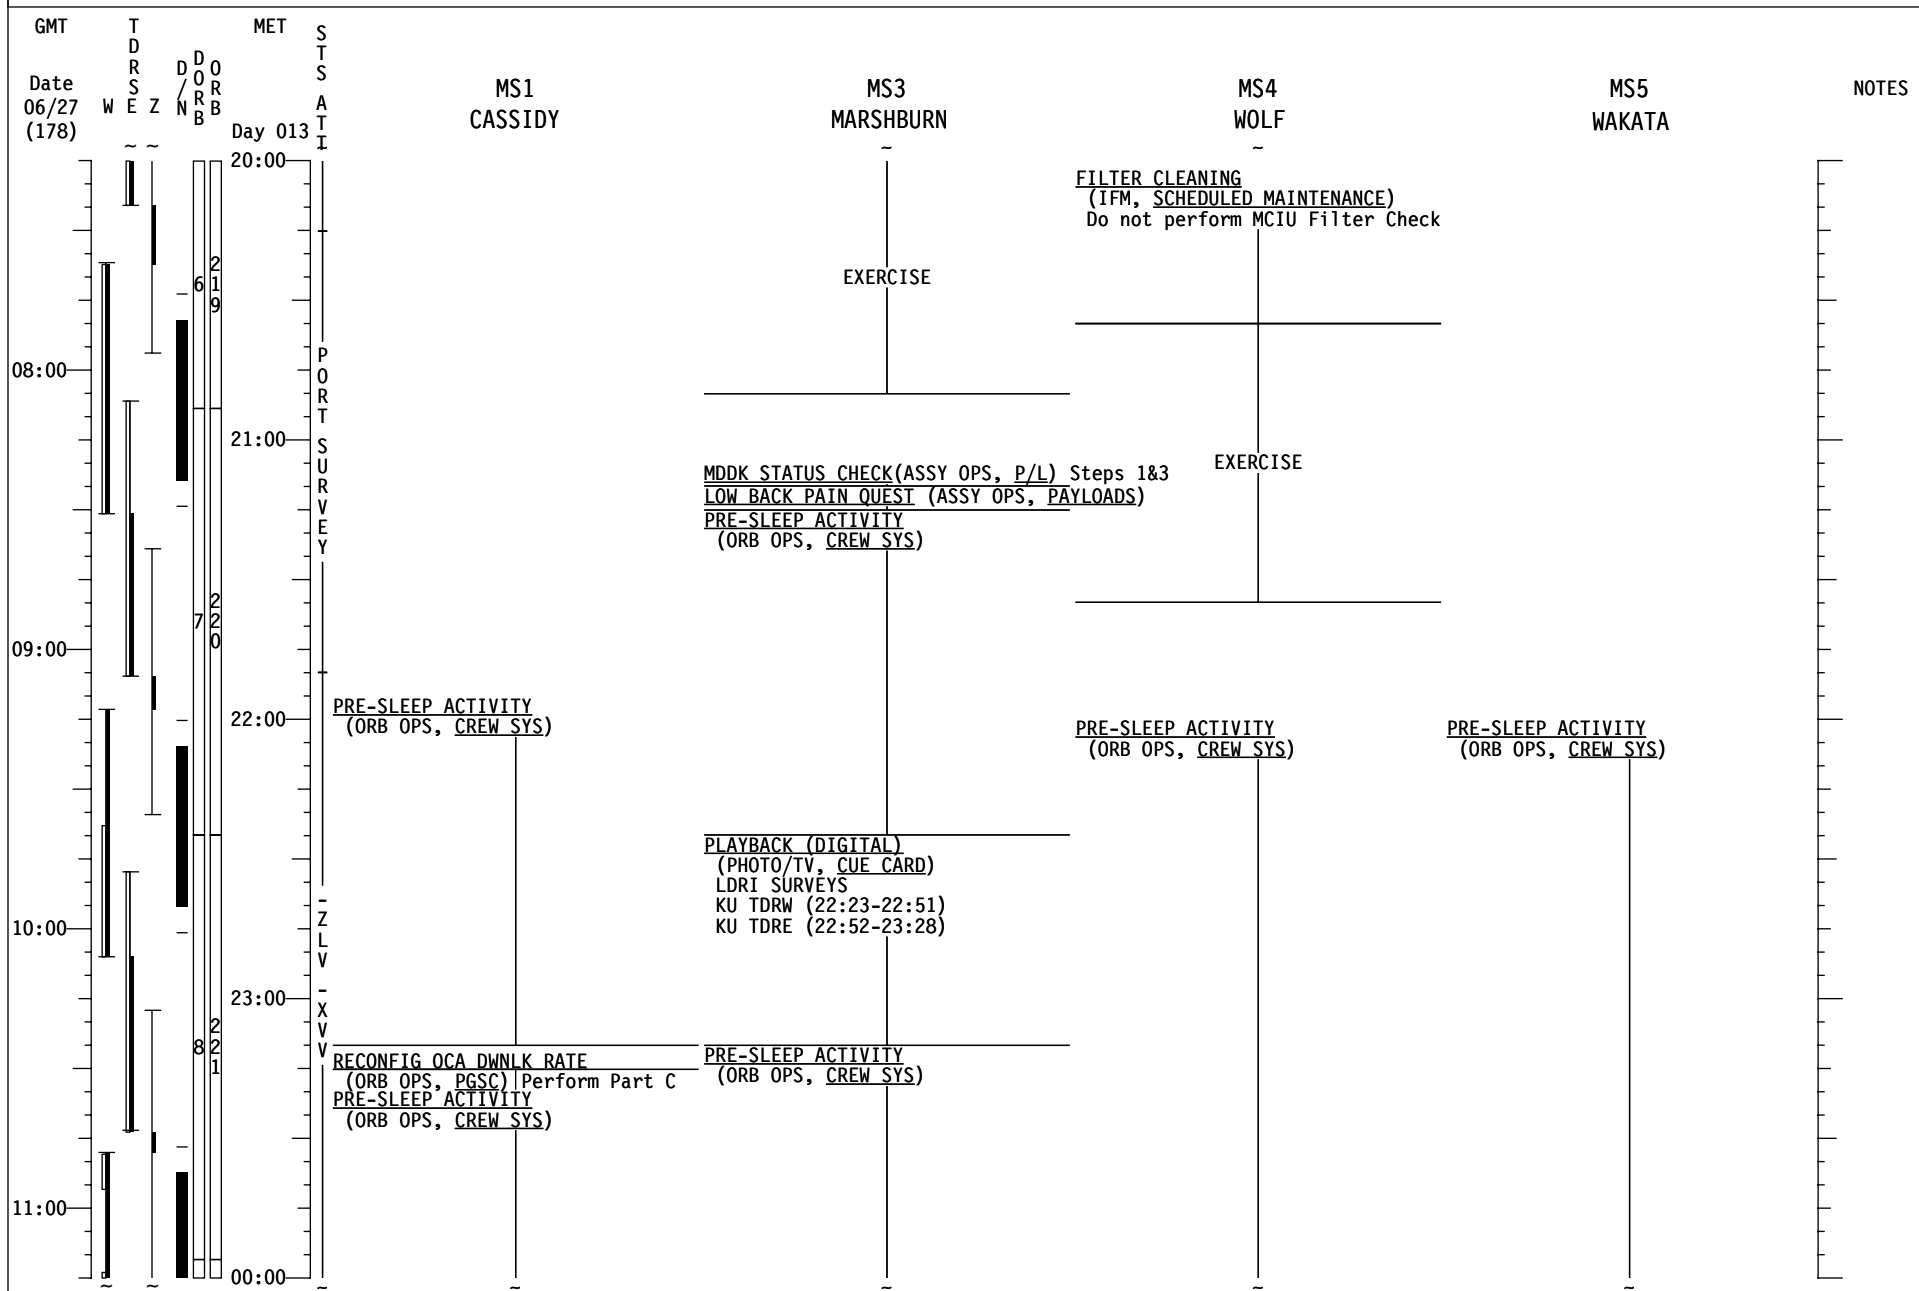

STS-127 FD (15)