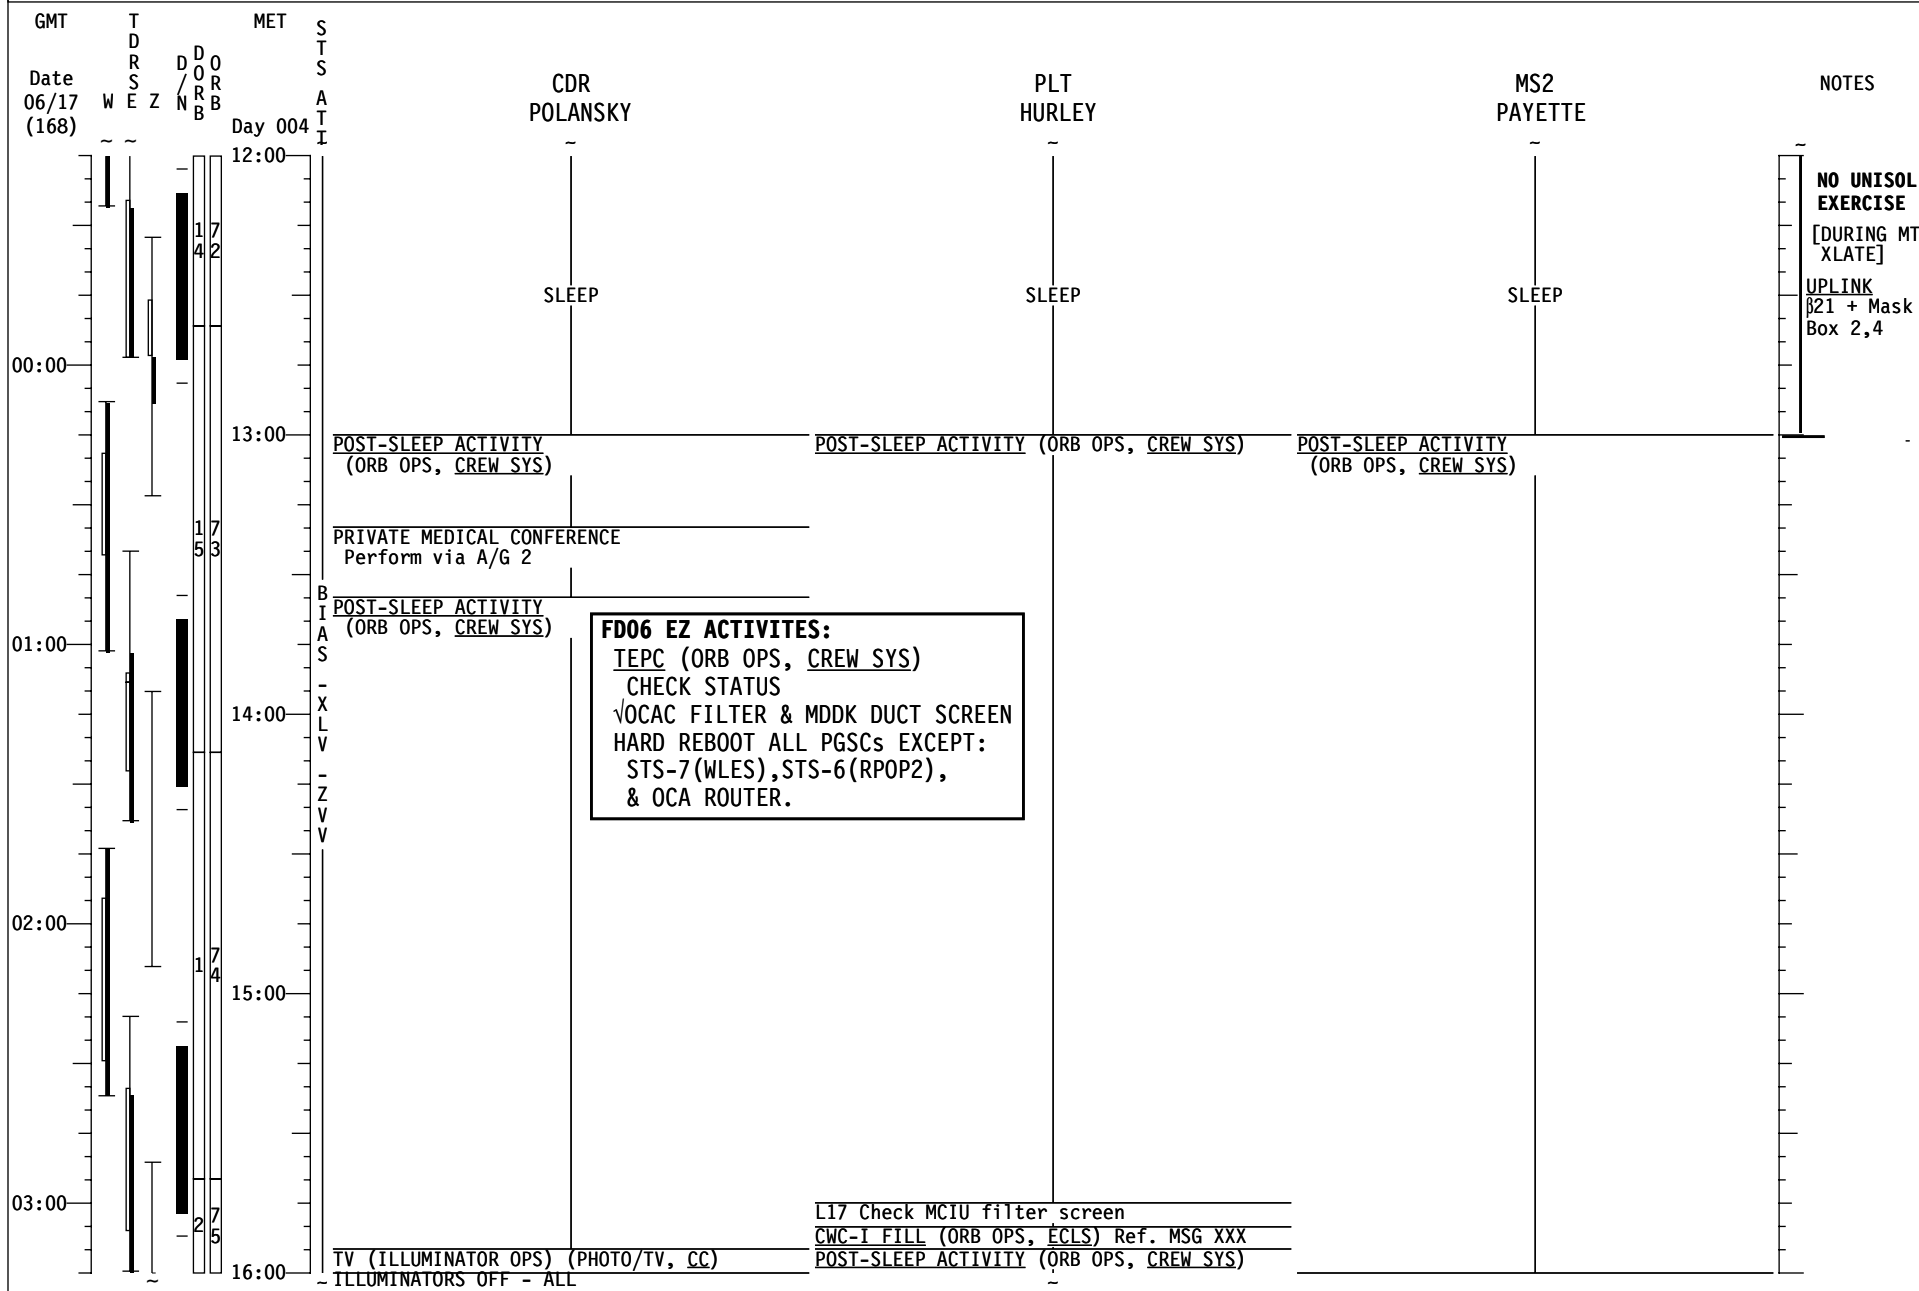

STS-127 FD (06)