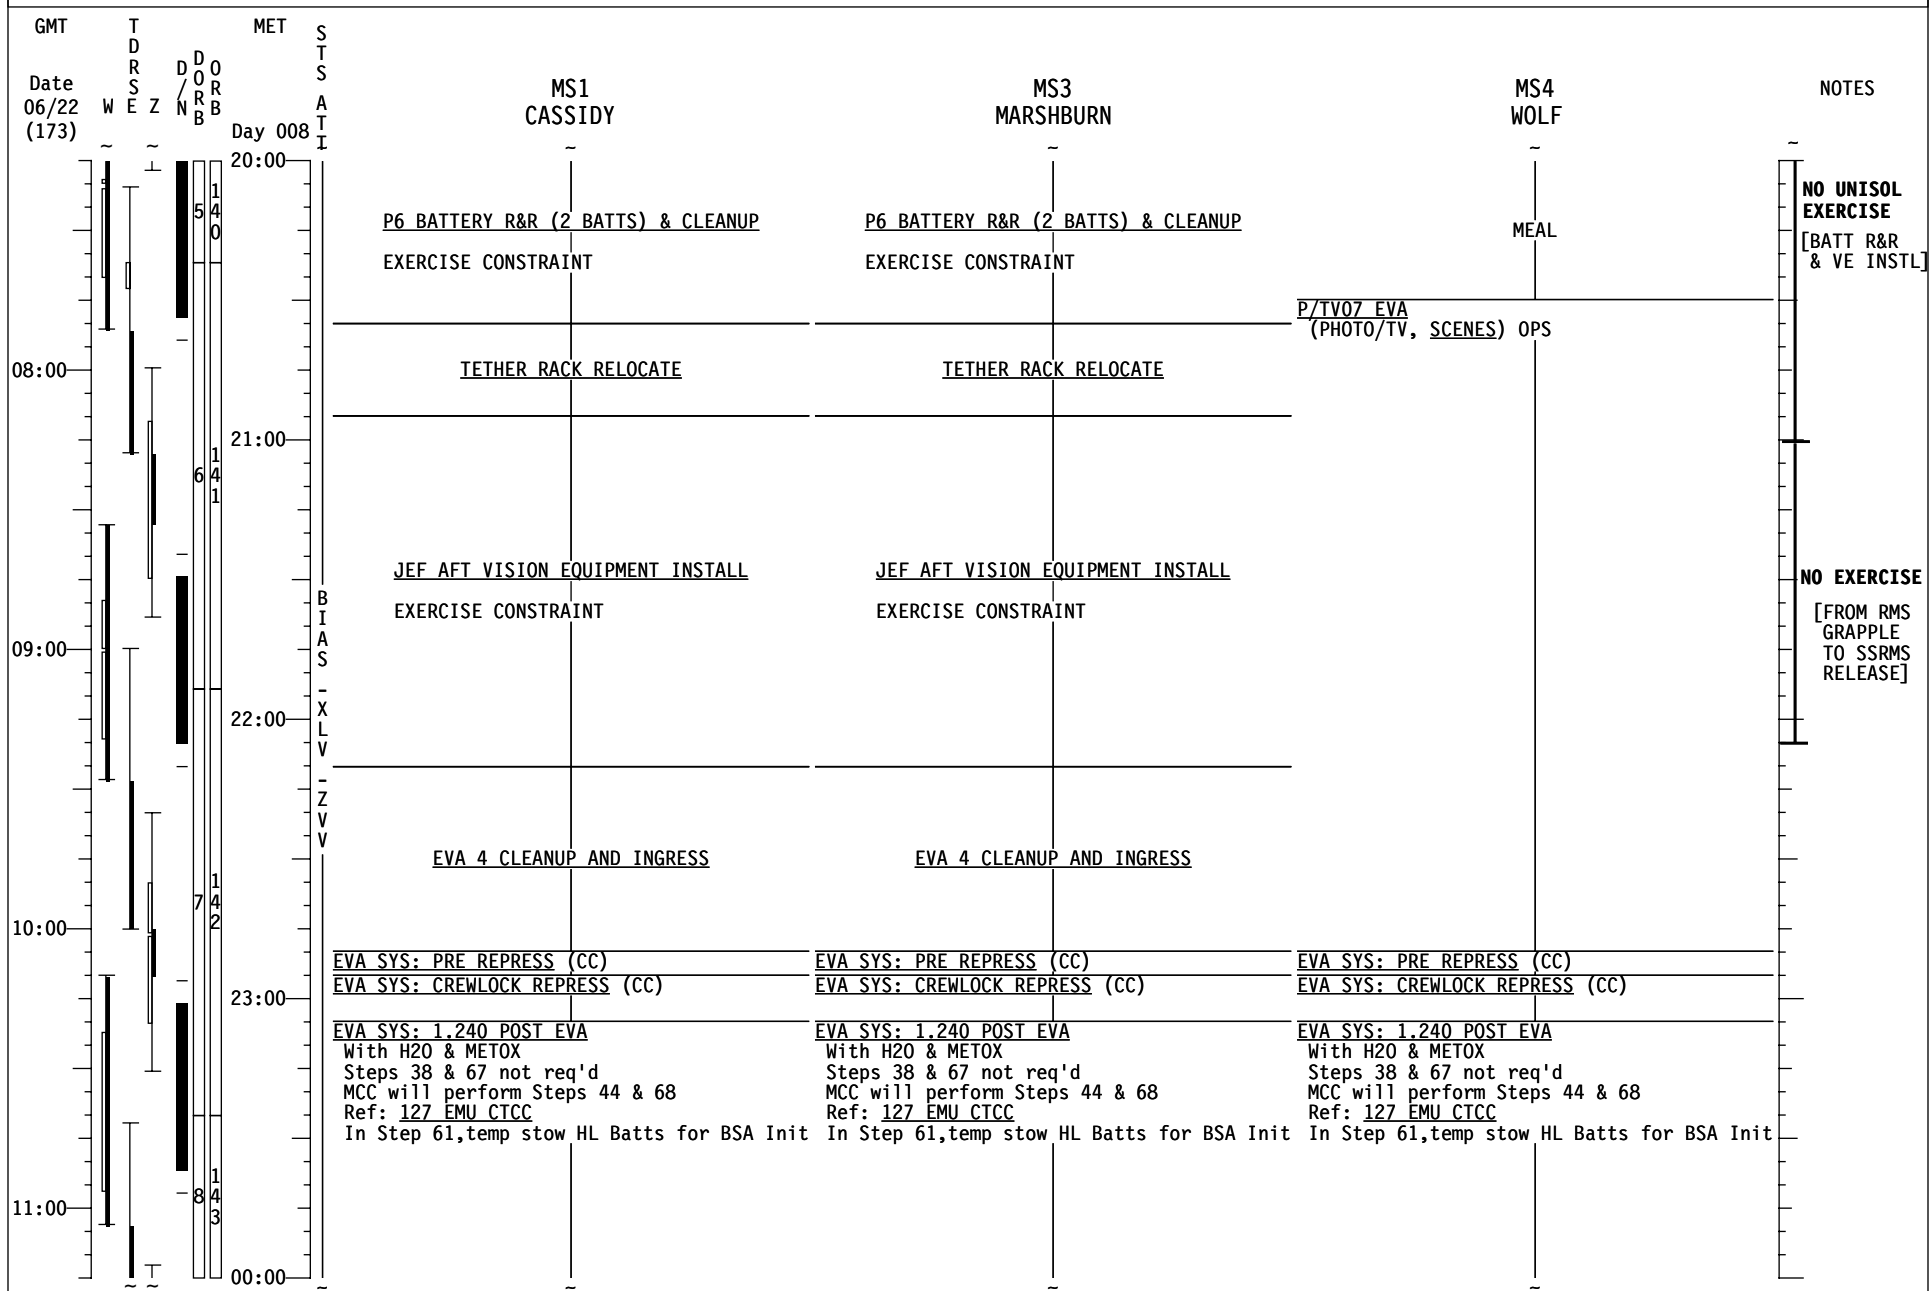

STS-127 FD (10)