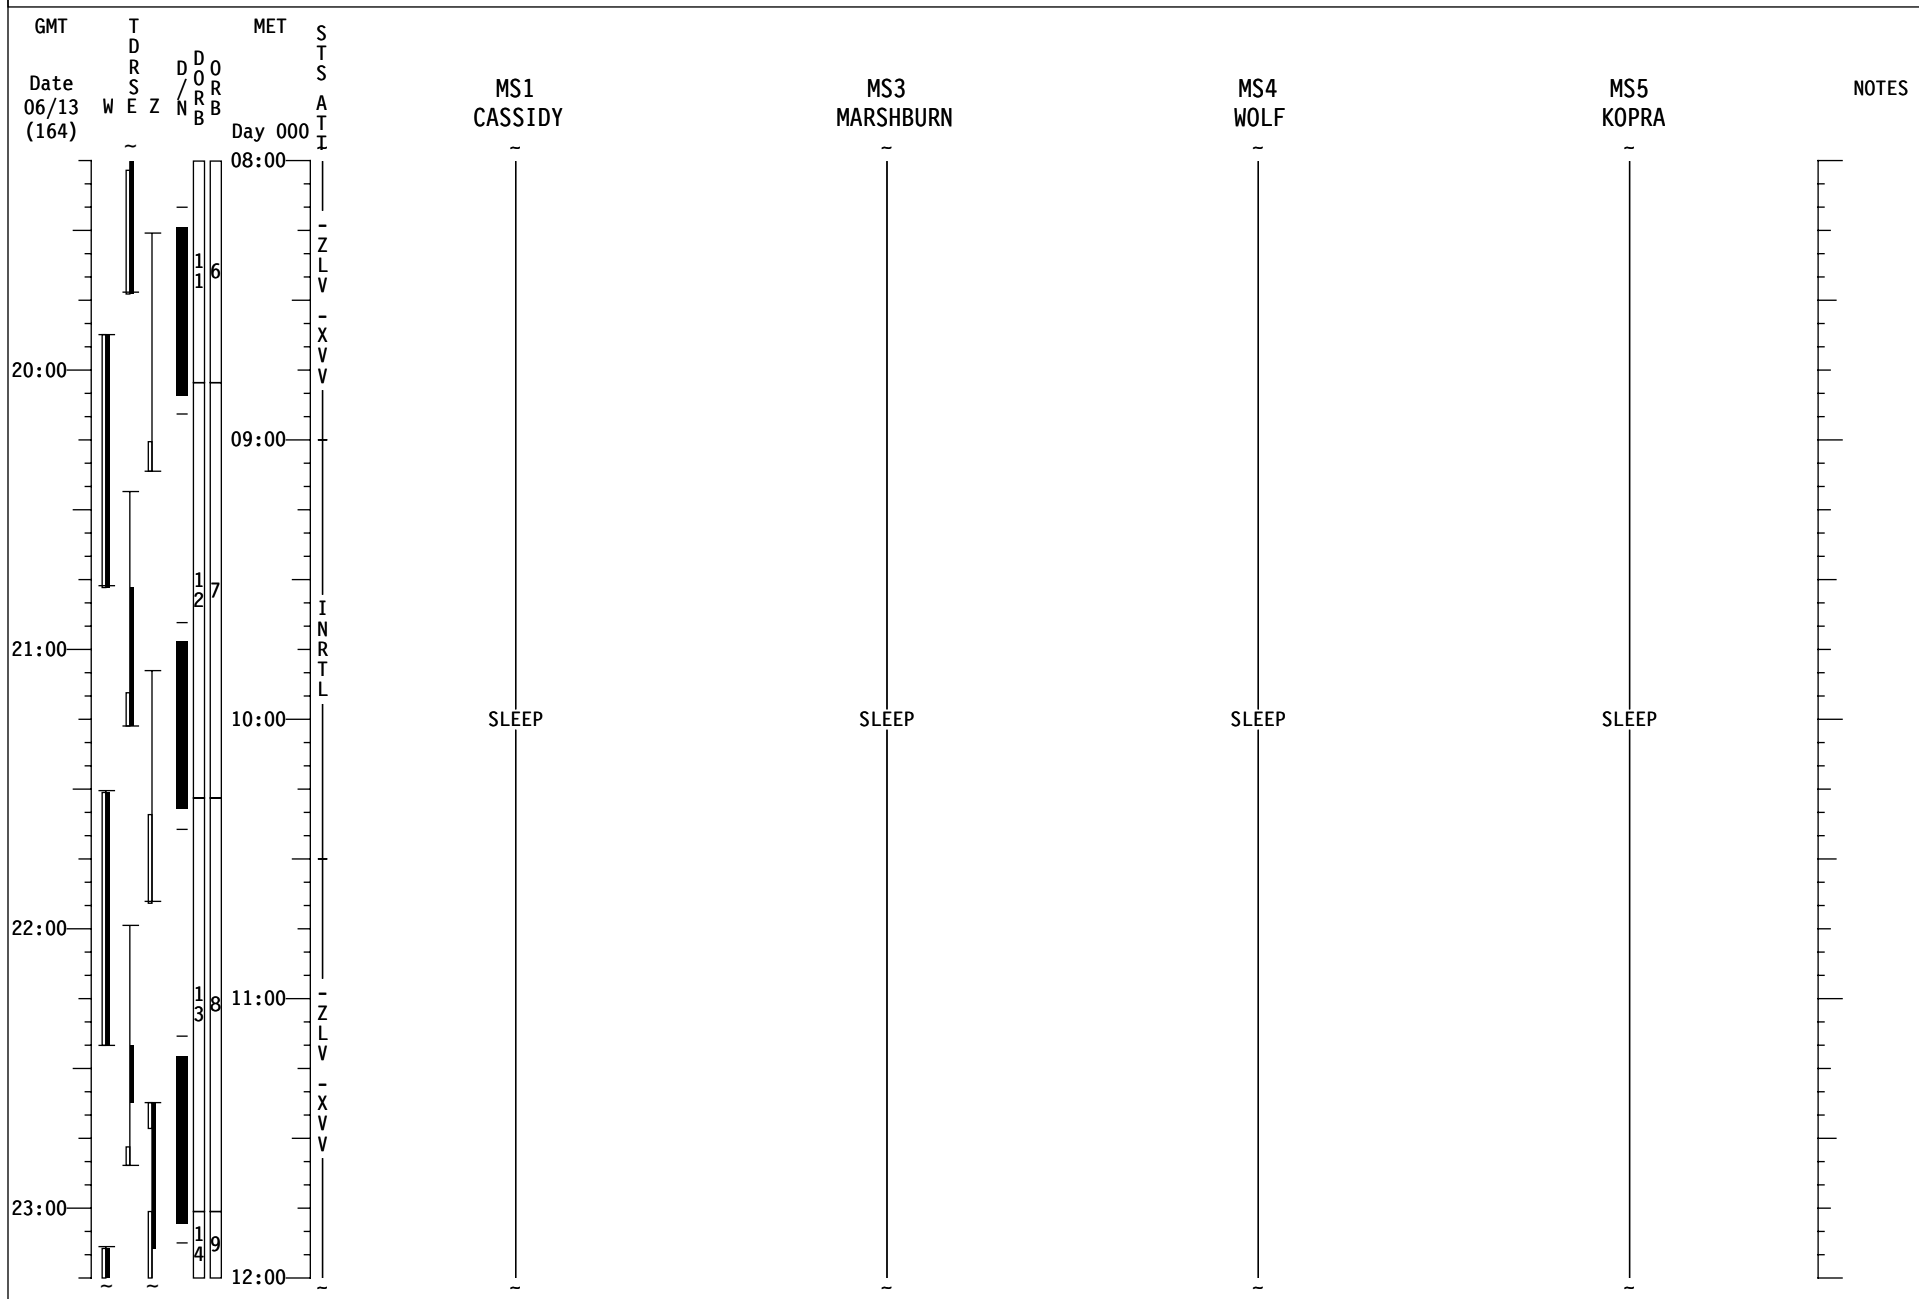

STS-127 FD (01)