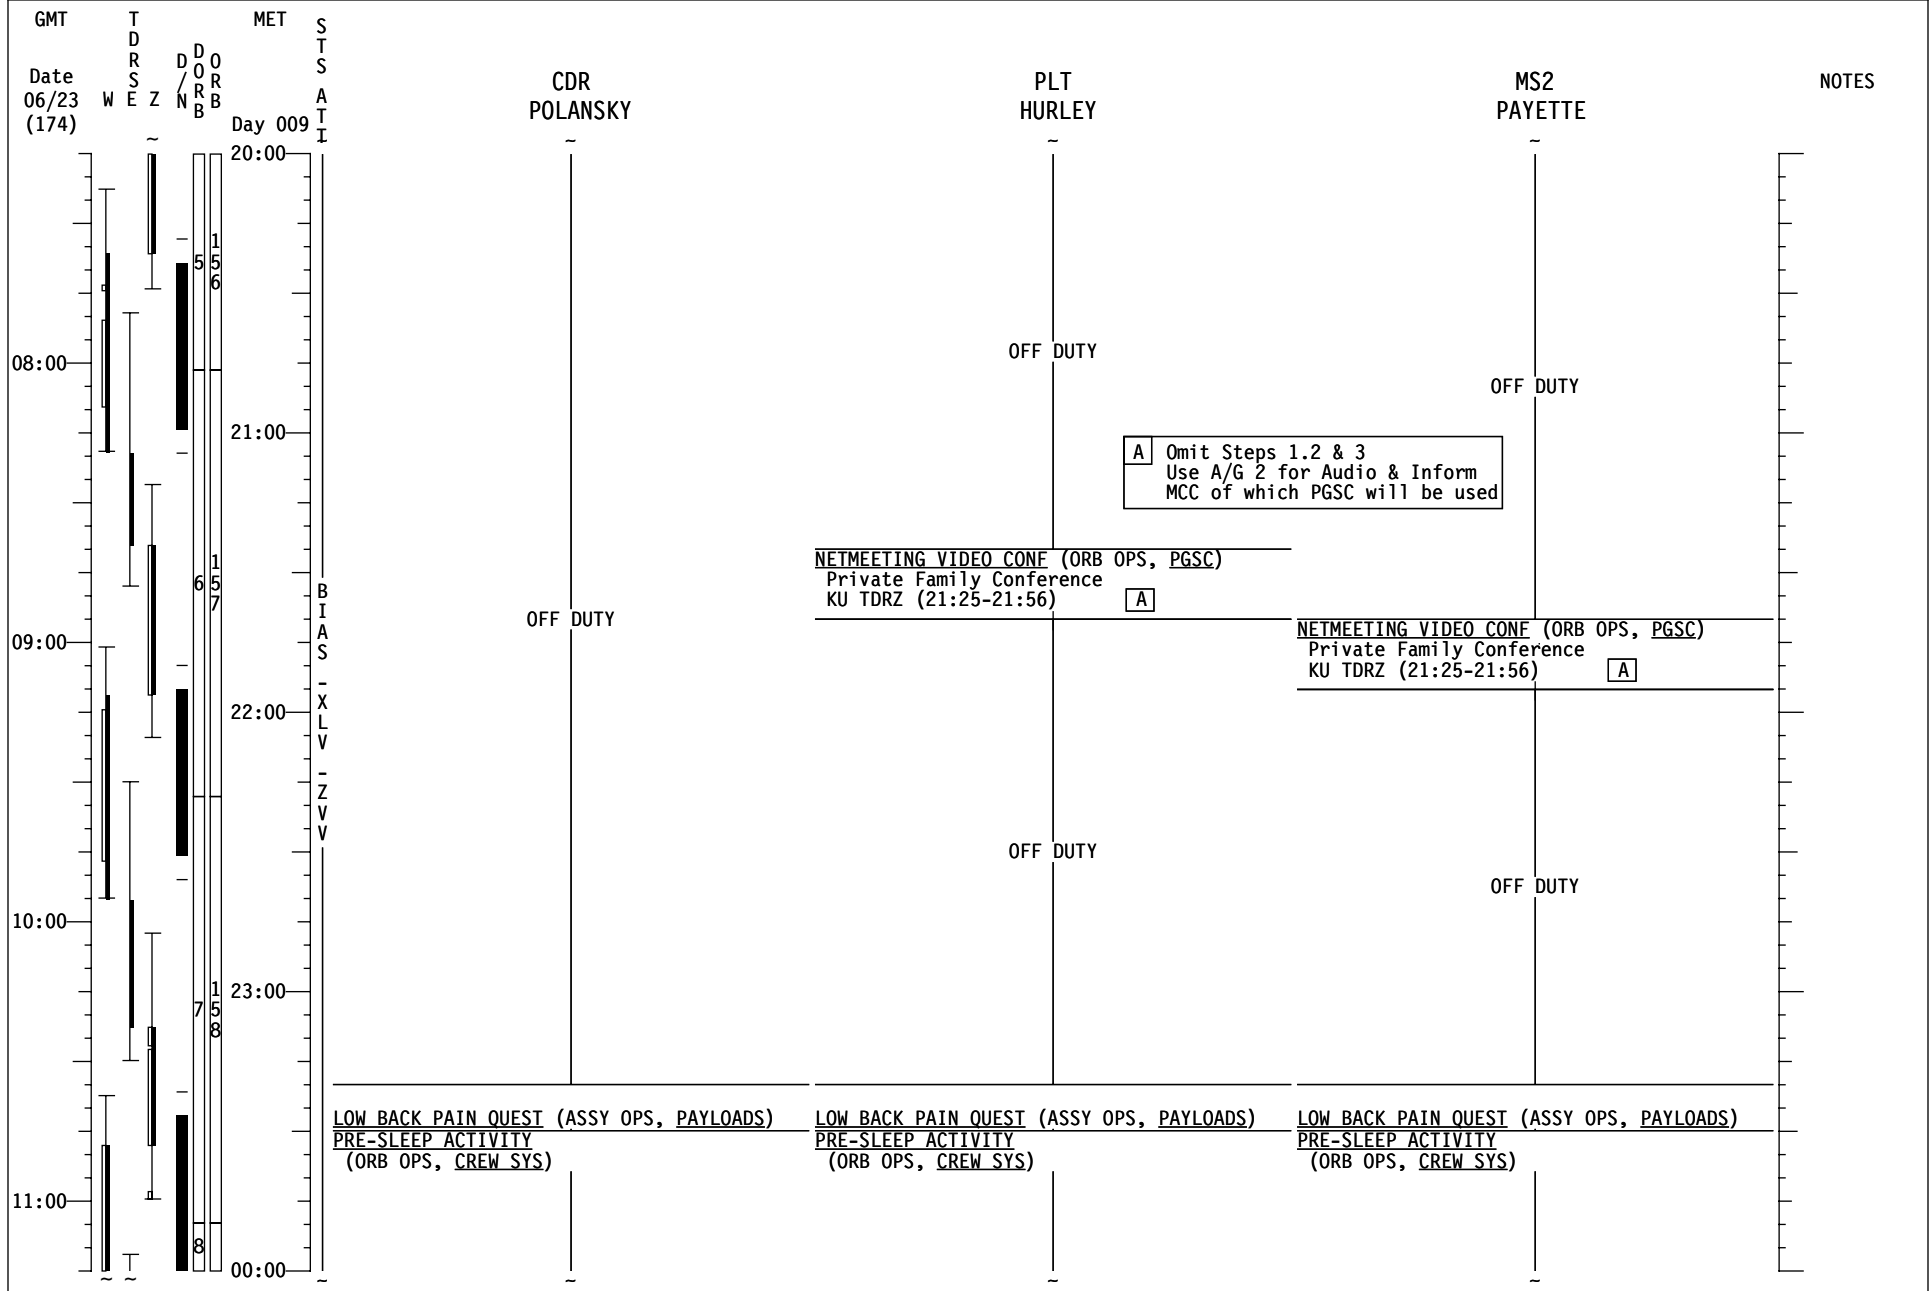

STS-127 FD (11)

GMT	TDRSZ	MET	STS	MS1 CASSIDY	MS3 MARSHBURN	MS4 WOLF	NOTES
Date 06/23 (174)	W E Z	Day 009	ATTI				
16:00	1 2			EXERCISE	OFF DUTY	EXERCISE	
04:00	3 4						
17:00	1 5 4			EXERCISE	EXERCISE	OFF DUTY	
05:00	3 4		BIAS	OFF DUTY			
18:00	4 5		XLV		OFF DUTY		
06:00	4 5		ZVV				
19:00	5 6			MEAL	MEAL	MEAL	
07:00	5 6			OFF DUTY	OFF DUTY	OFF DUTY	
20:00							

A Omit Steps 1.2 & 3
Use A/G 2 for Audio & Inform
MCC of which PGSC will be used

NETMEETING VIDEO CONF (ORB OPS, PGSC)
Private Family Conference
KU TDRZ (19:47-20:21)

A

STS-127 FD (11)