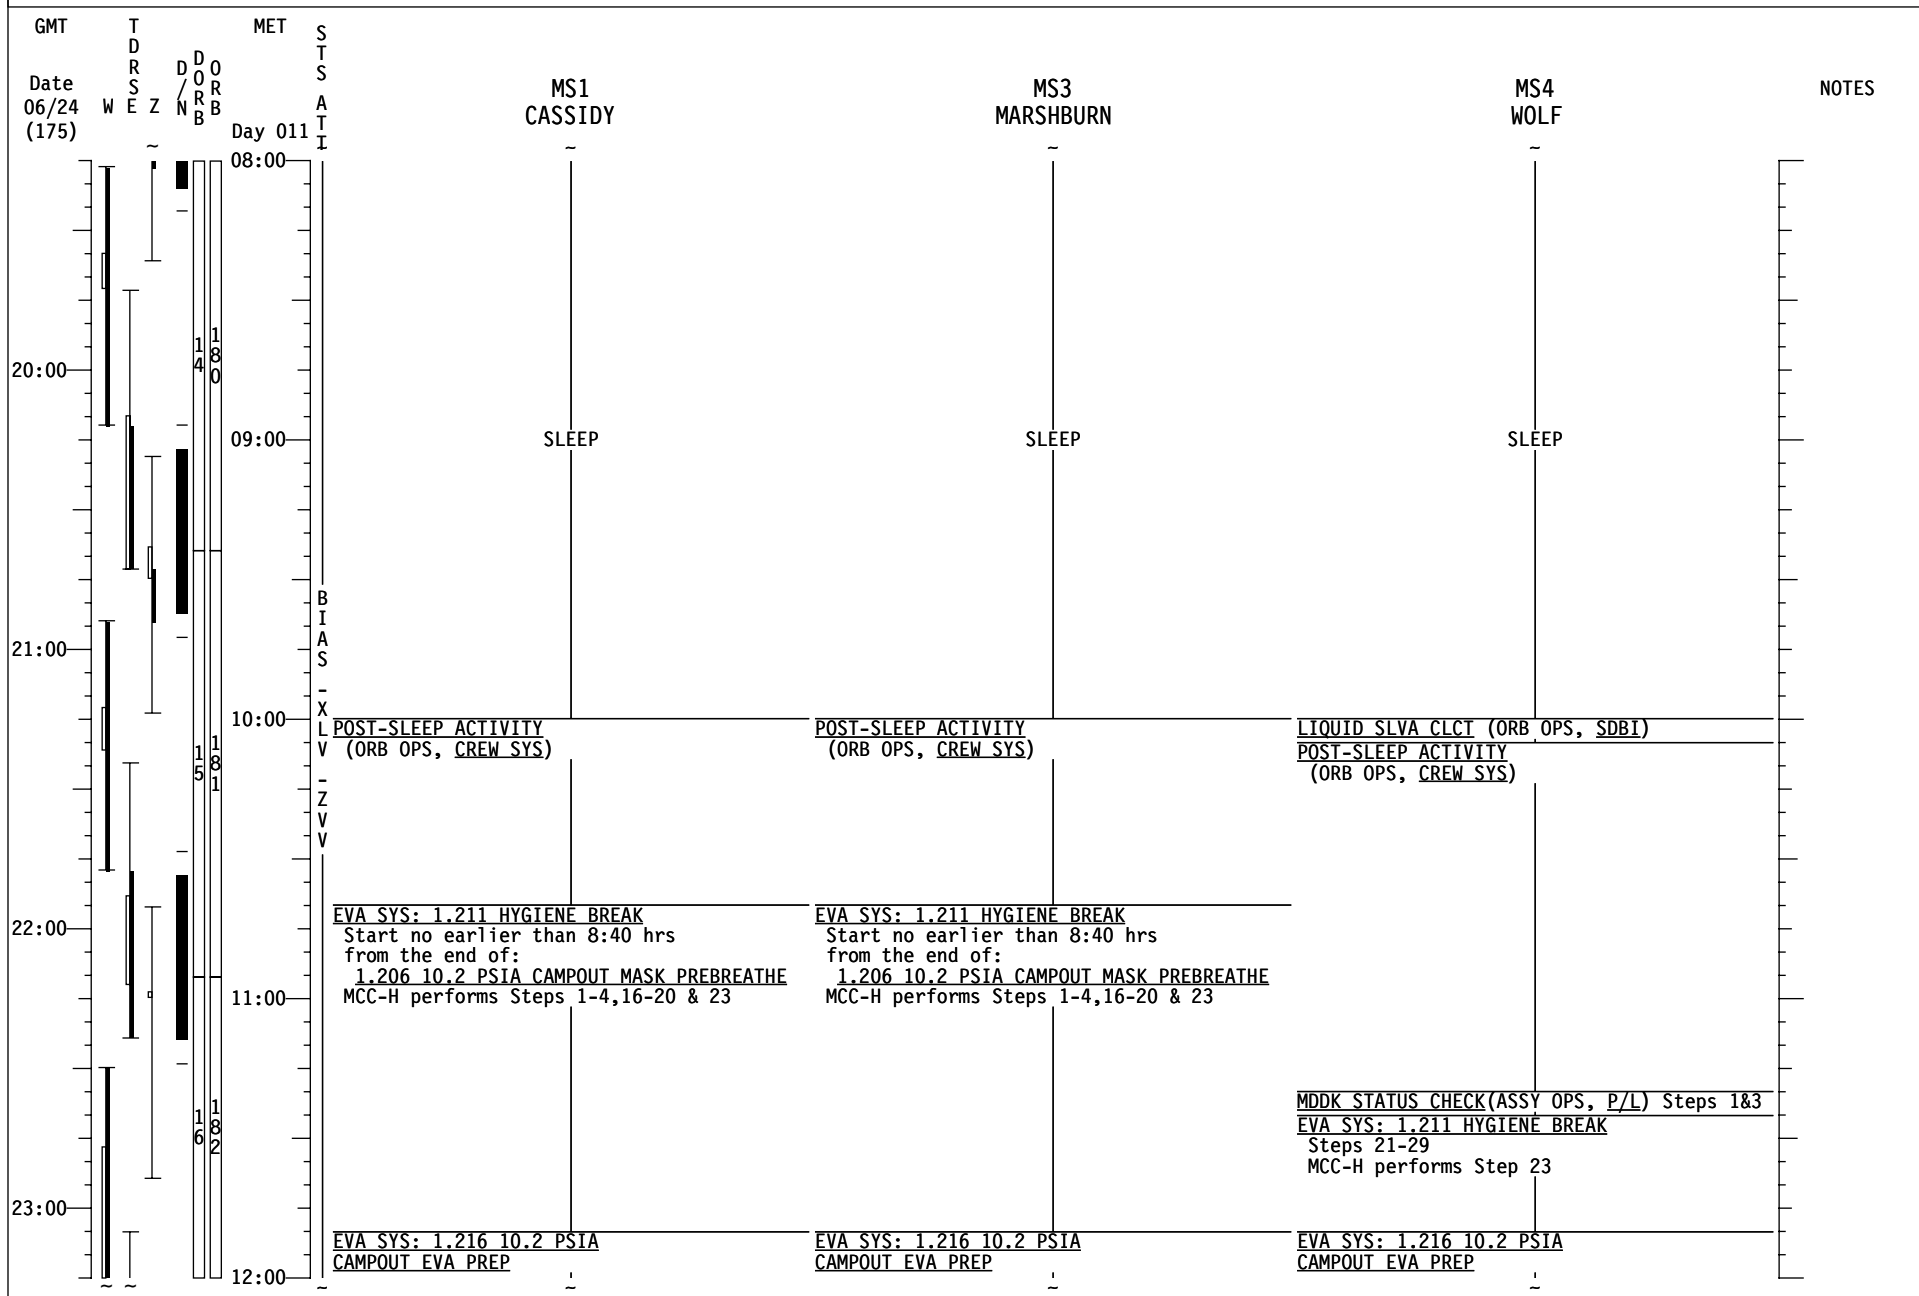

STS-127 FD (12)

STS-127 FD (12)

STS-127 FD (12)

STS-127 FD (12)

STS-127 FD (13)

STS-127 FD (13)

STS-127 FD (13)

GMT	T D R S E Z	D O R B	MET	S T S	CDR POLANSKY	PLT HURLEY	MS2 PAYETTE	NOTES
Date 06/24 (175)	W	N	Day 011	A T I				
12:00		182			POST-SLEEP ACTIVITY (ORB OPS, CREW SYS)	POST-SLEEP ACTIVITY (ORB OPS, CREW SYS)	POST-SLEEP ACTIVITY (ORB OPS, CREW SYS)	
00:00		183			EVA 5 INHIBIT PAD (EVA, TIMELINES)			
		183			IMU STAR OF OPPTY ALIGN (ORB OPS, GNC) DAILY TRANSFER LIST UPDATE Ref. Transfer List & MSG XXX		FILTER CLEANING (IFM, SCHEDULED MAINTENANCE) Inspect filters and clean as necessary	
01:00				B I A S		TRANSFER OPS Ref. Transfer List & MSG XXX		
				X L V	EXERCISE		SHUTTLE/ISS H2O CNTR FILL (ORB OPS, ECLS) Init Fill #2, Ref. MSG XXX	
02:00		184		Z V V			EXERCISE	
		284			P/TV07 EVA (PHOTO/TV, SCENES) SETUP			
15:00					P/TV07 EVA (PHOTO/TV, SCENES) OPS			
						EXERCISE	SHUTTLE/ISS H2O CNTR FILL (ORB OPS, ECLS) FILL TERM	
03:00		185					CWC TRANSFER Transfer 1 CWC to ISS	
16:00							TRANSFER OPS Ref. Transfer List & MSG XXX	