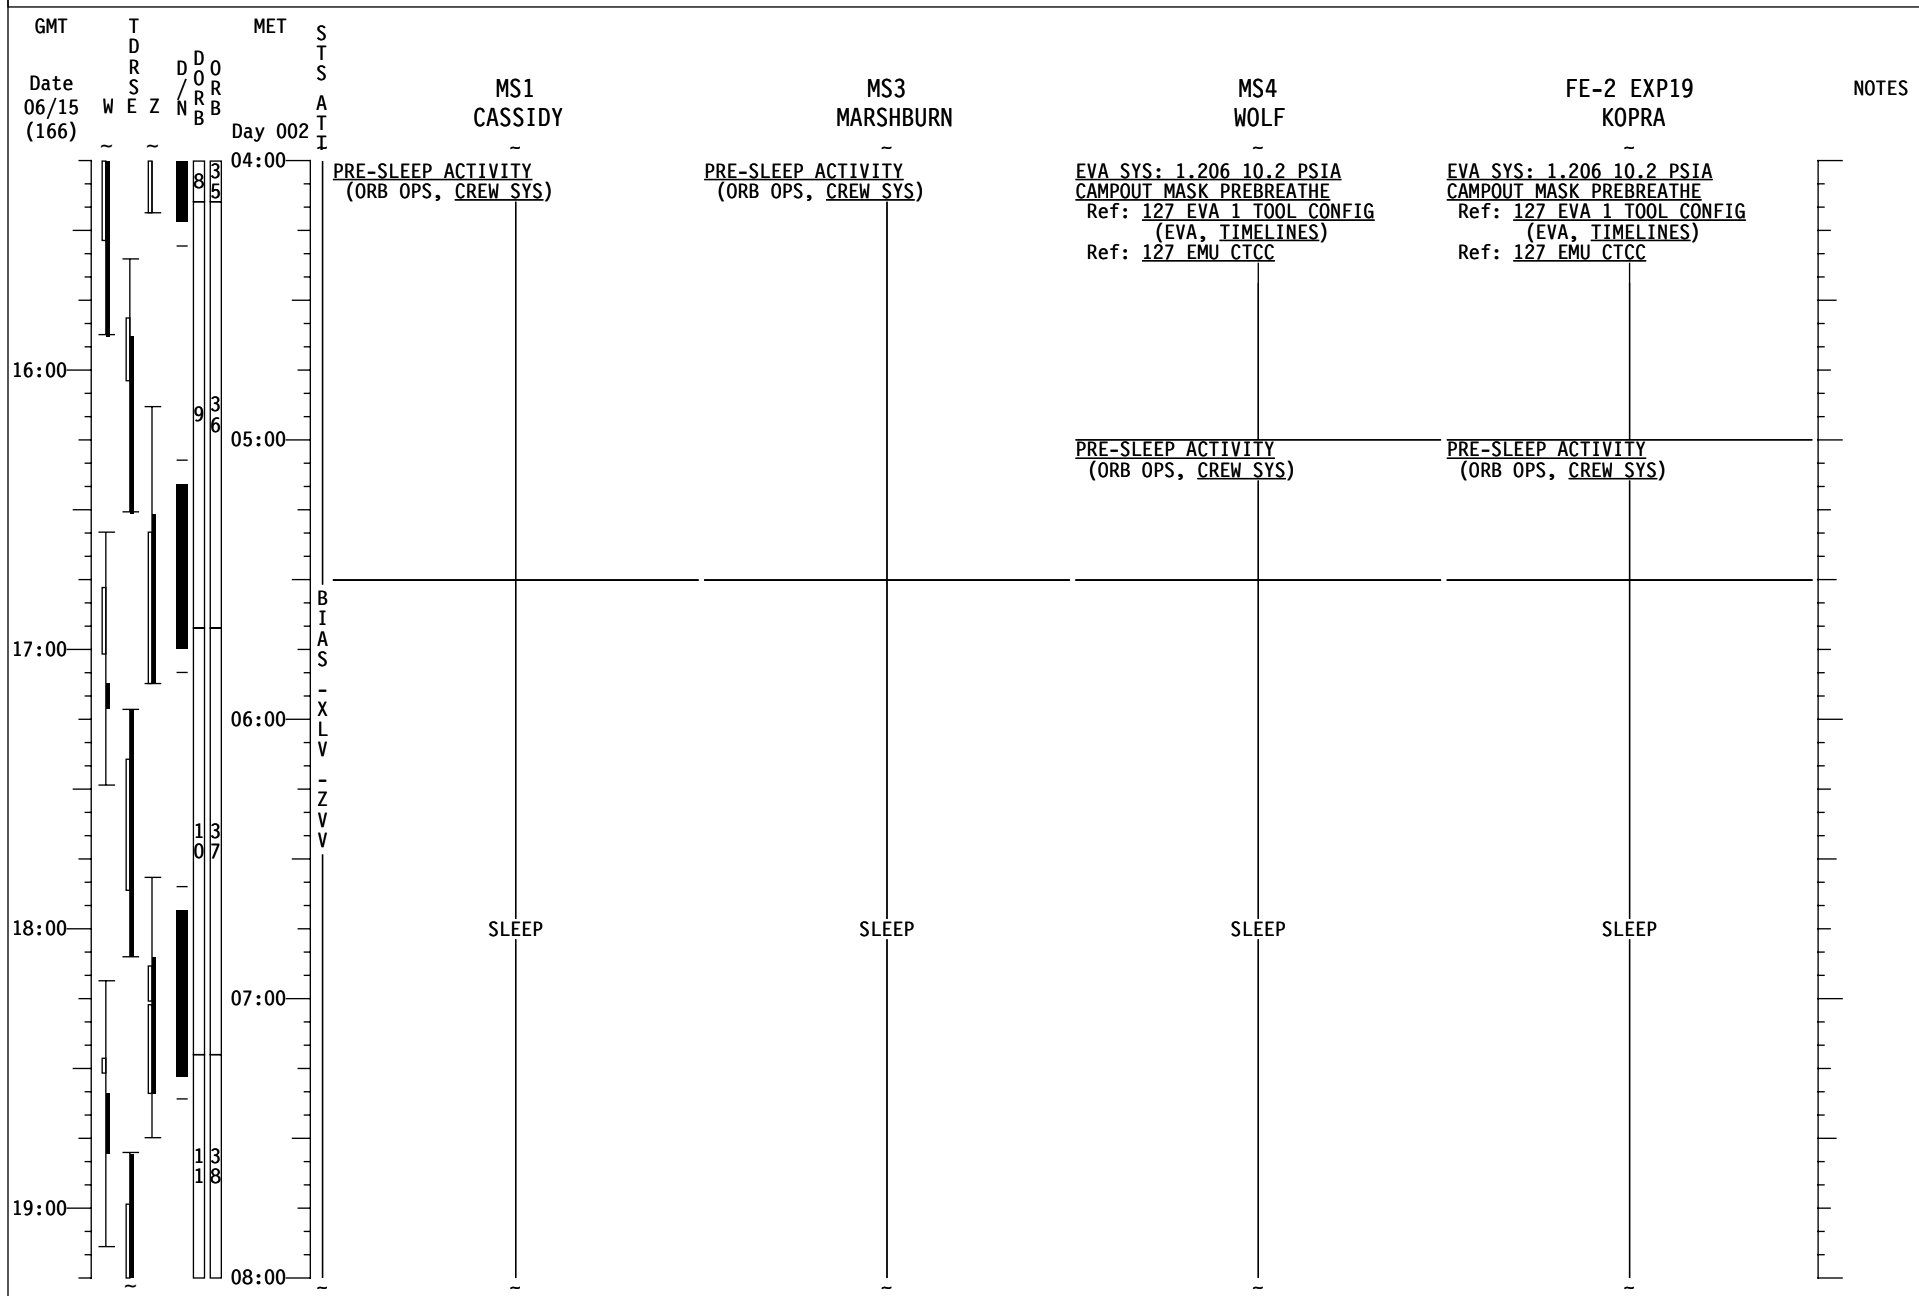

STS-127 FD (03)