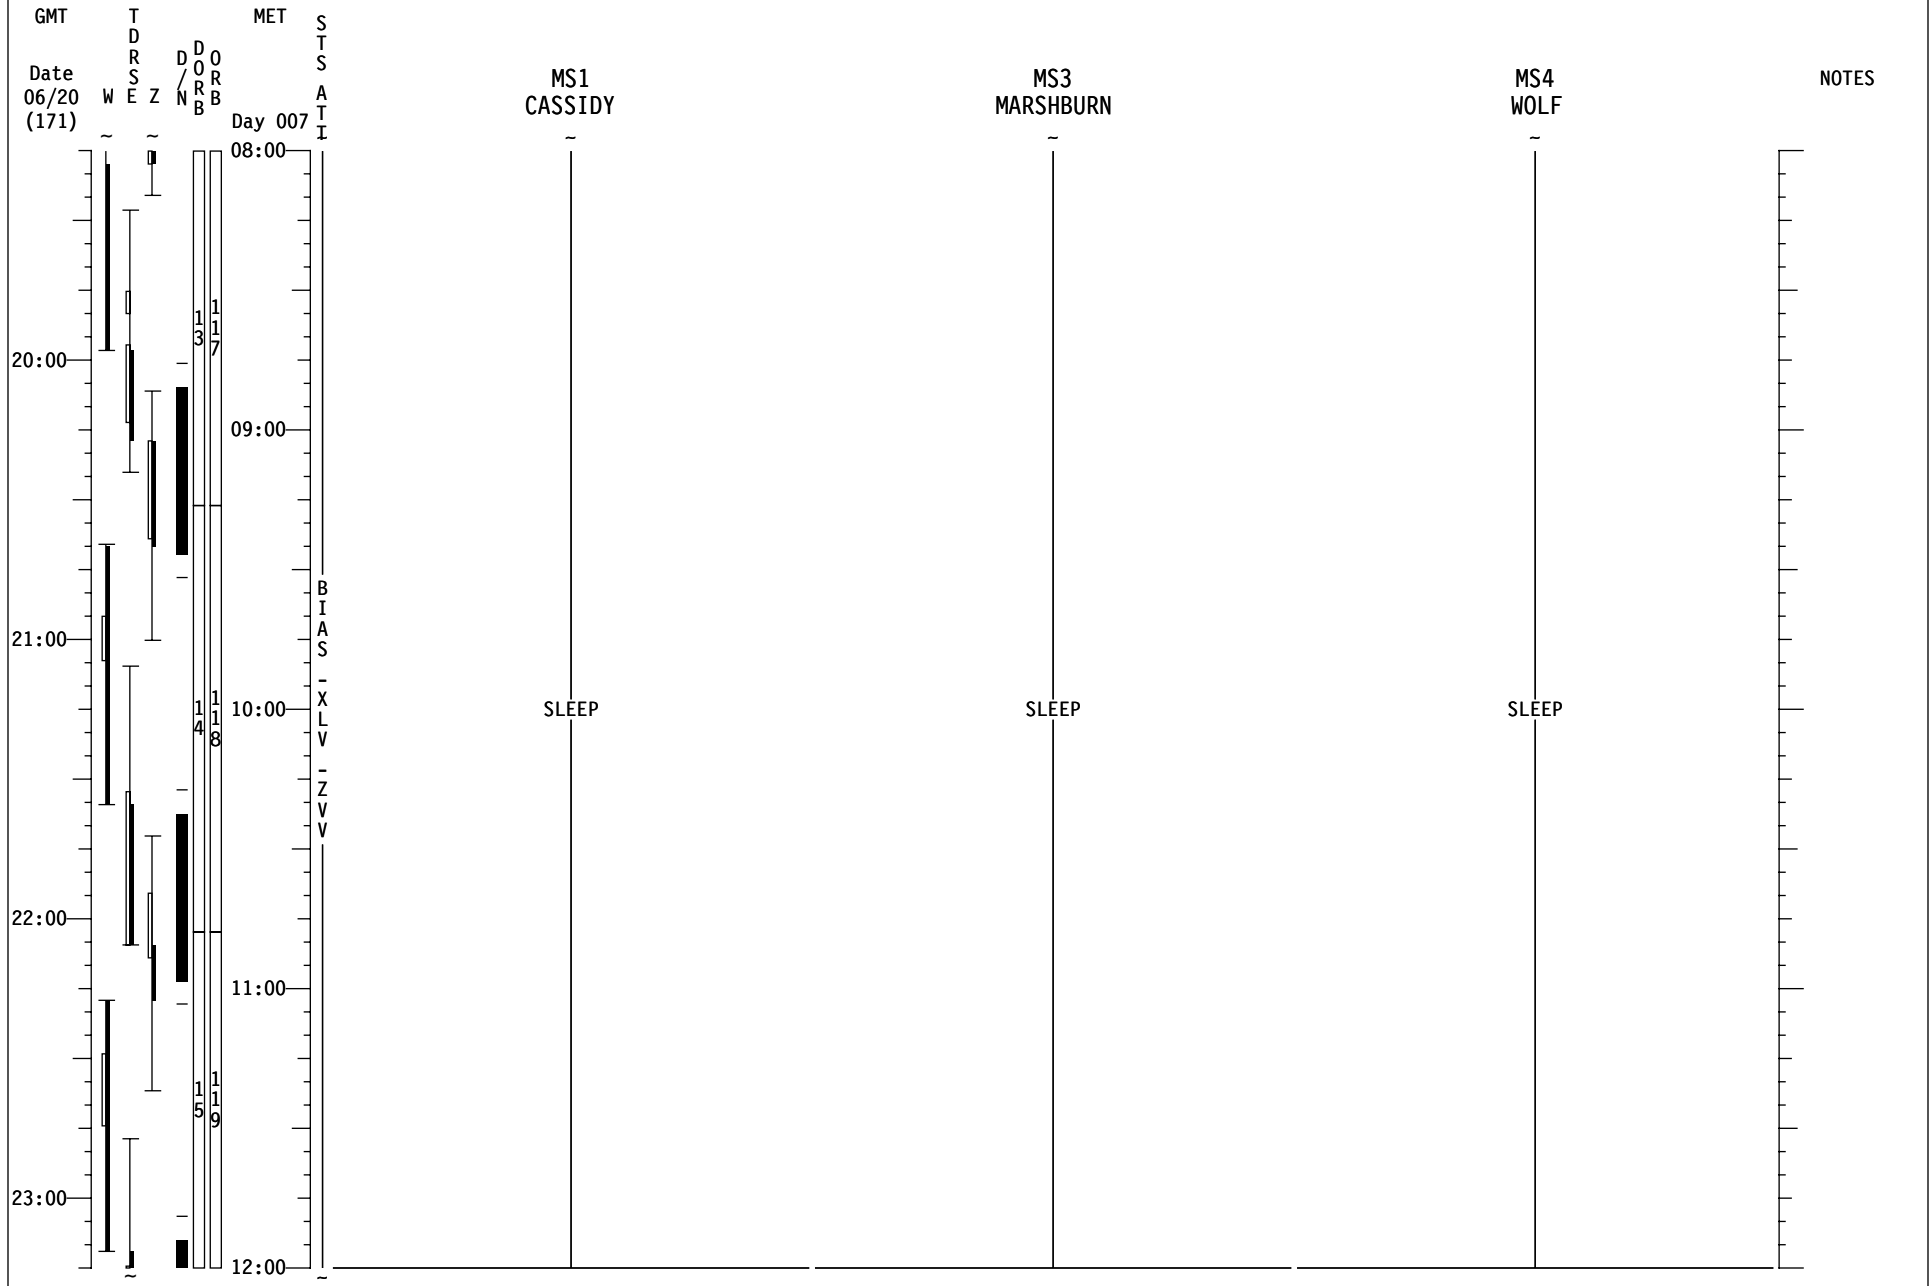

STS-127 FD (08)

STS-127 FD (08)

STS-127 FD (09)

STS-127 FD (09)

STS-127 FD (09)

GMT	T D R S W E Z N D O R B D O R B	MET Day 007	S T S A T T I	CDR POLANSKY	PLT HURLEY	MS2 PAYETTE	NOTES
06/20 (171)							
12:00				POST-SLEEP ACTIVITY (ORB OPS, CREW SYS)	POST-SLEEP ACTIVITY (ORB OPS, CREW SYS)	POST-SLEEP ACTIVITY (ORB OPS, CREW SYS)	
00:00							
01:00							
02:00							
03:00							
16:00							