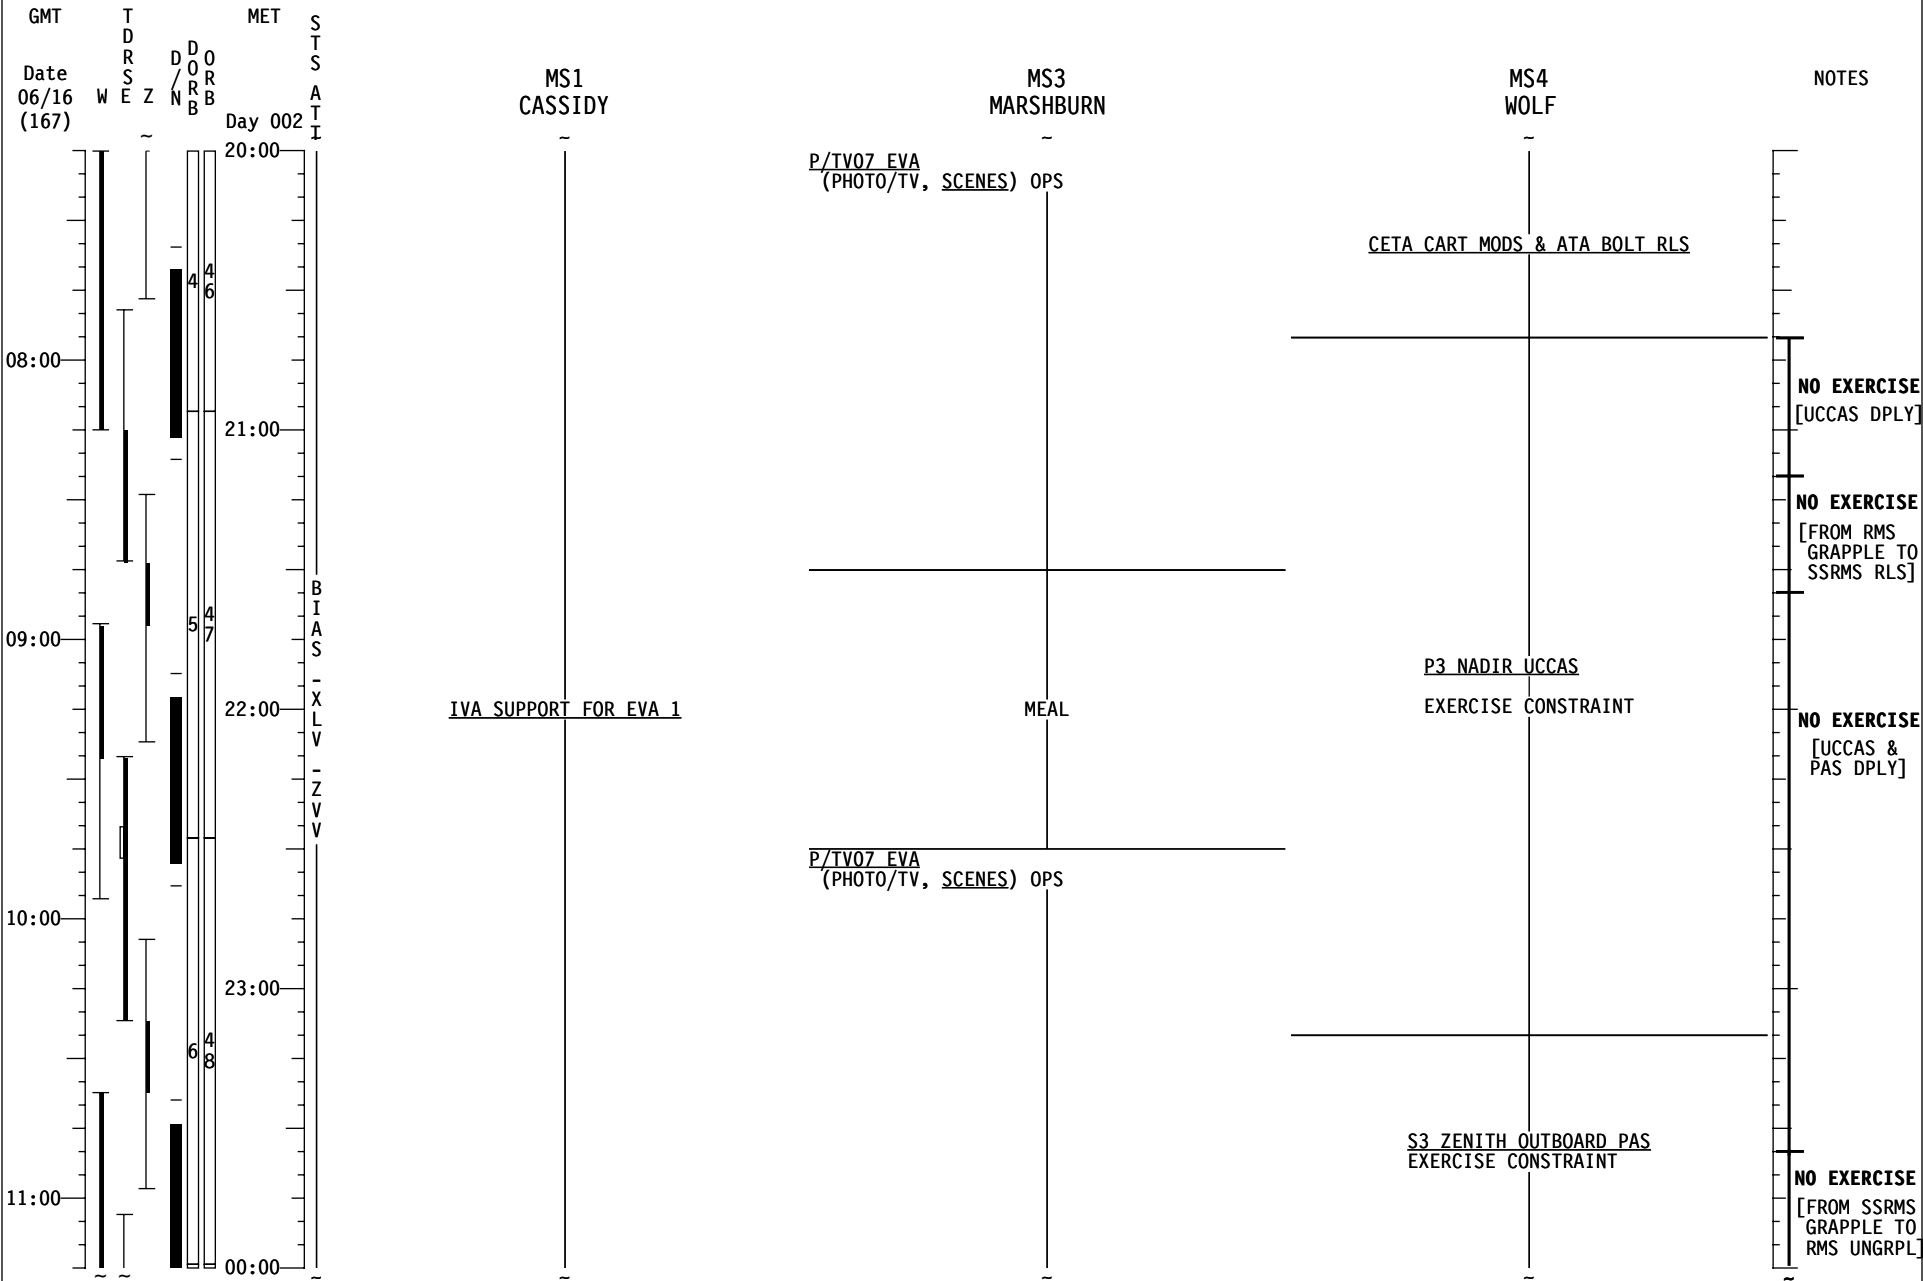

STS-127 FD (04)