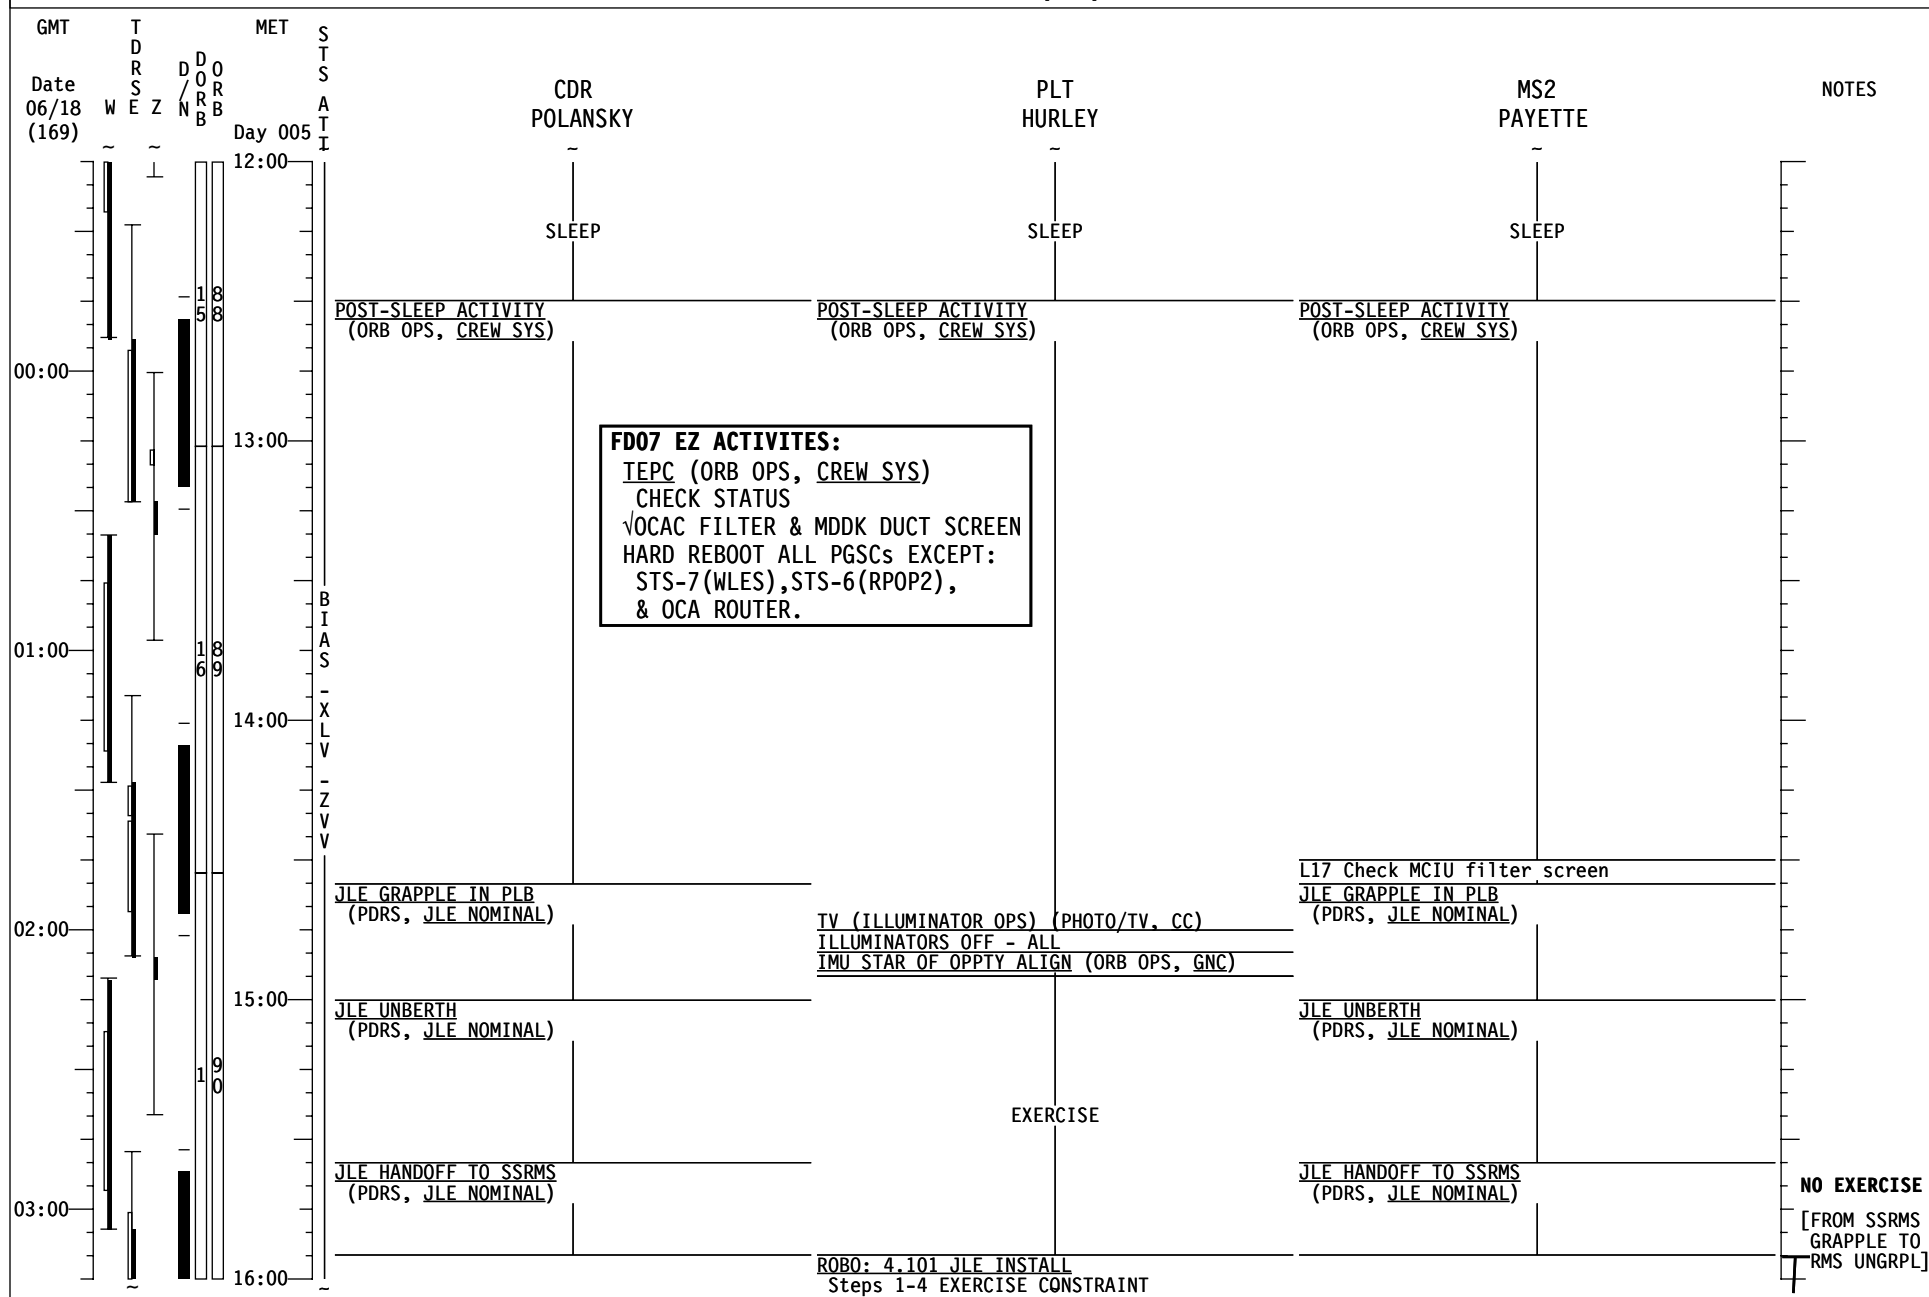

STS-127 FD (07)