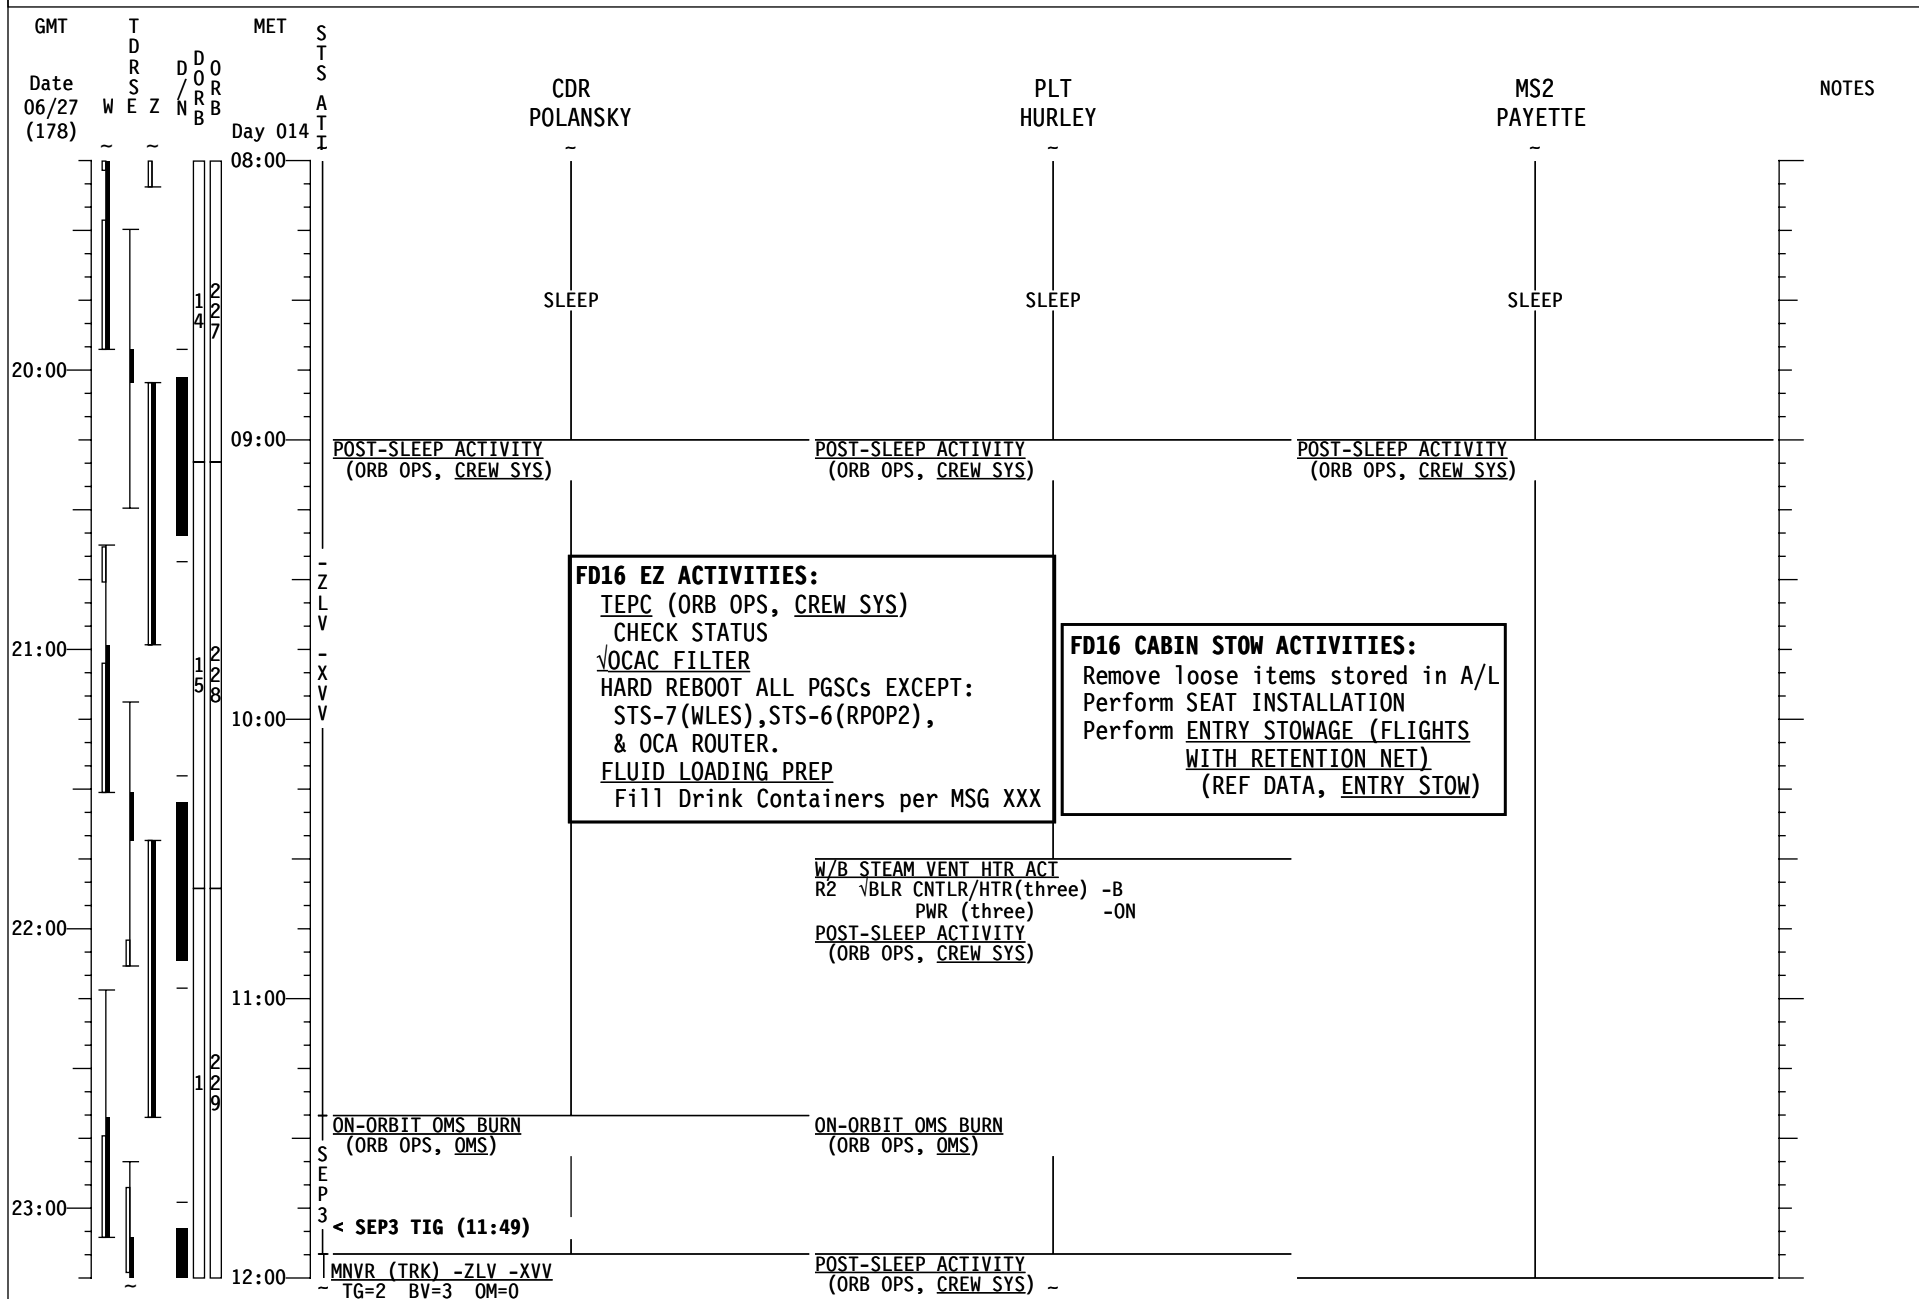

STS-127 FD (16)