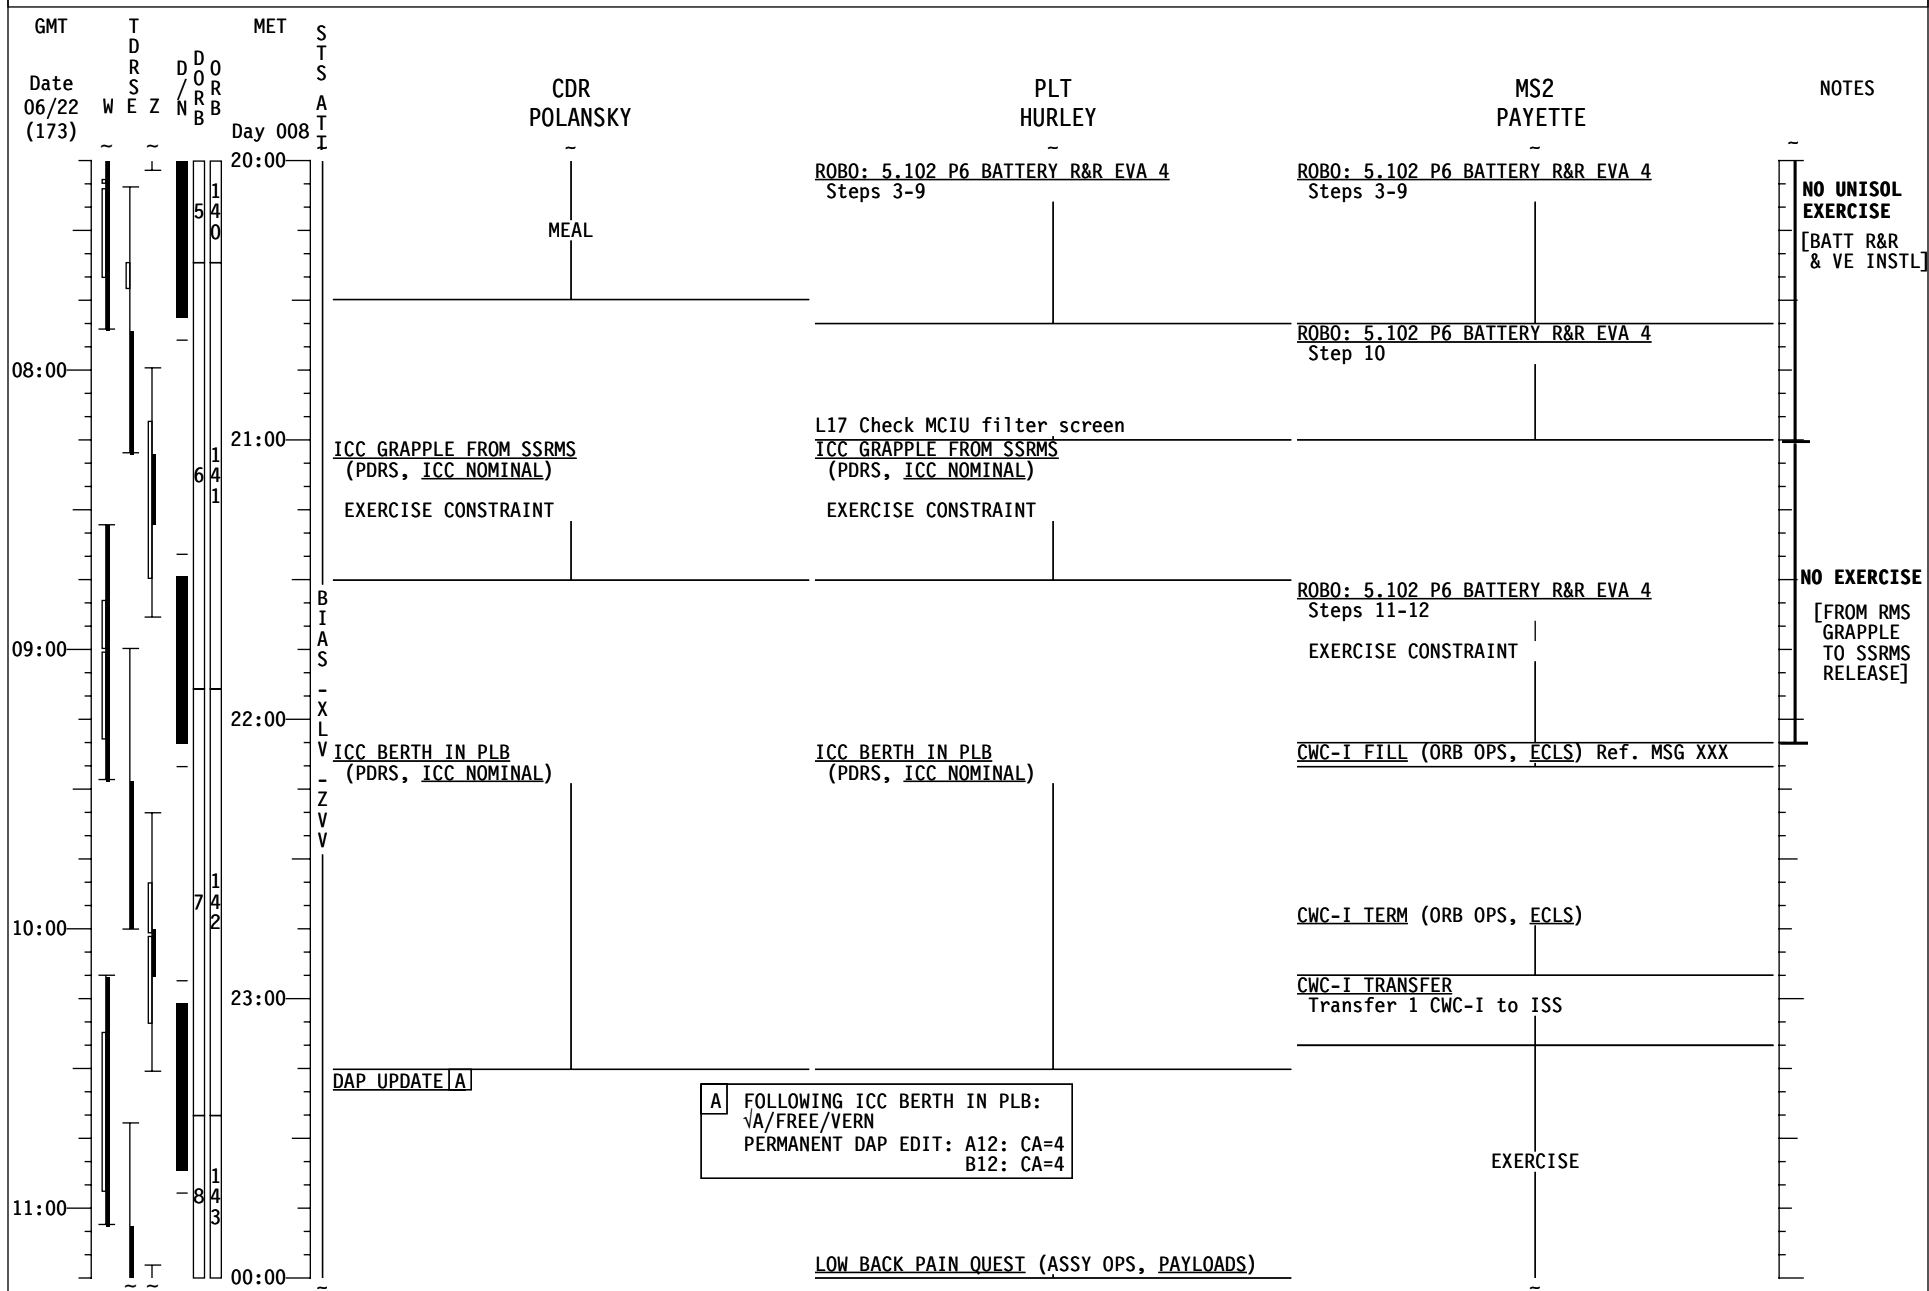

STS-127 FD (10)