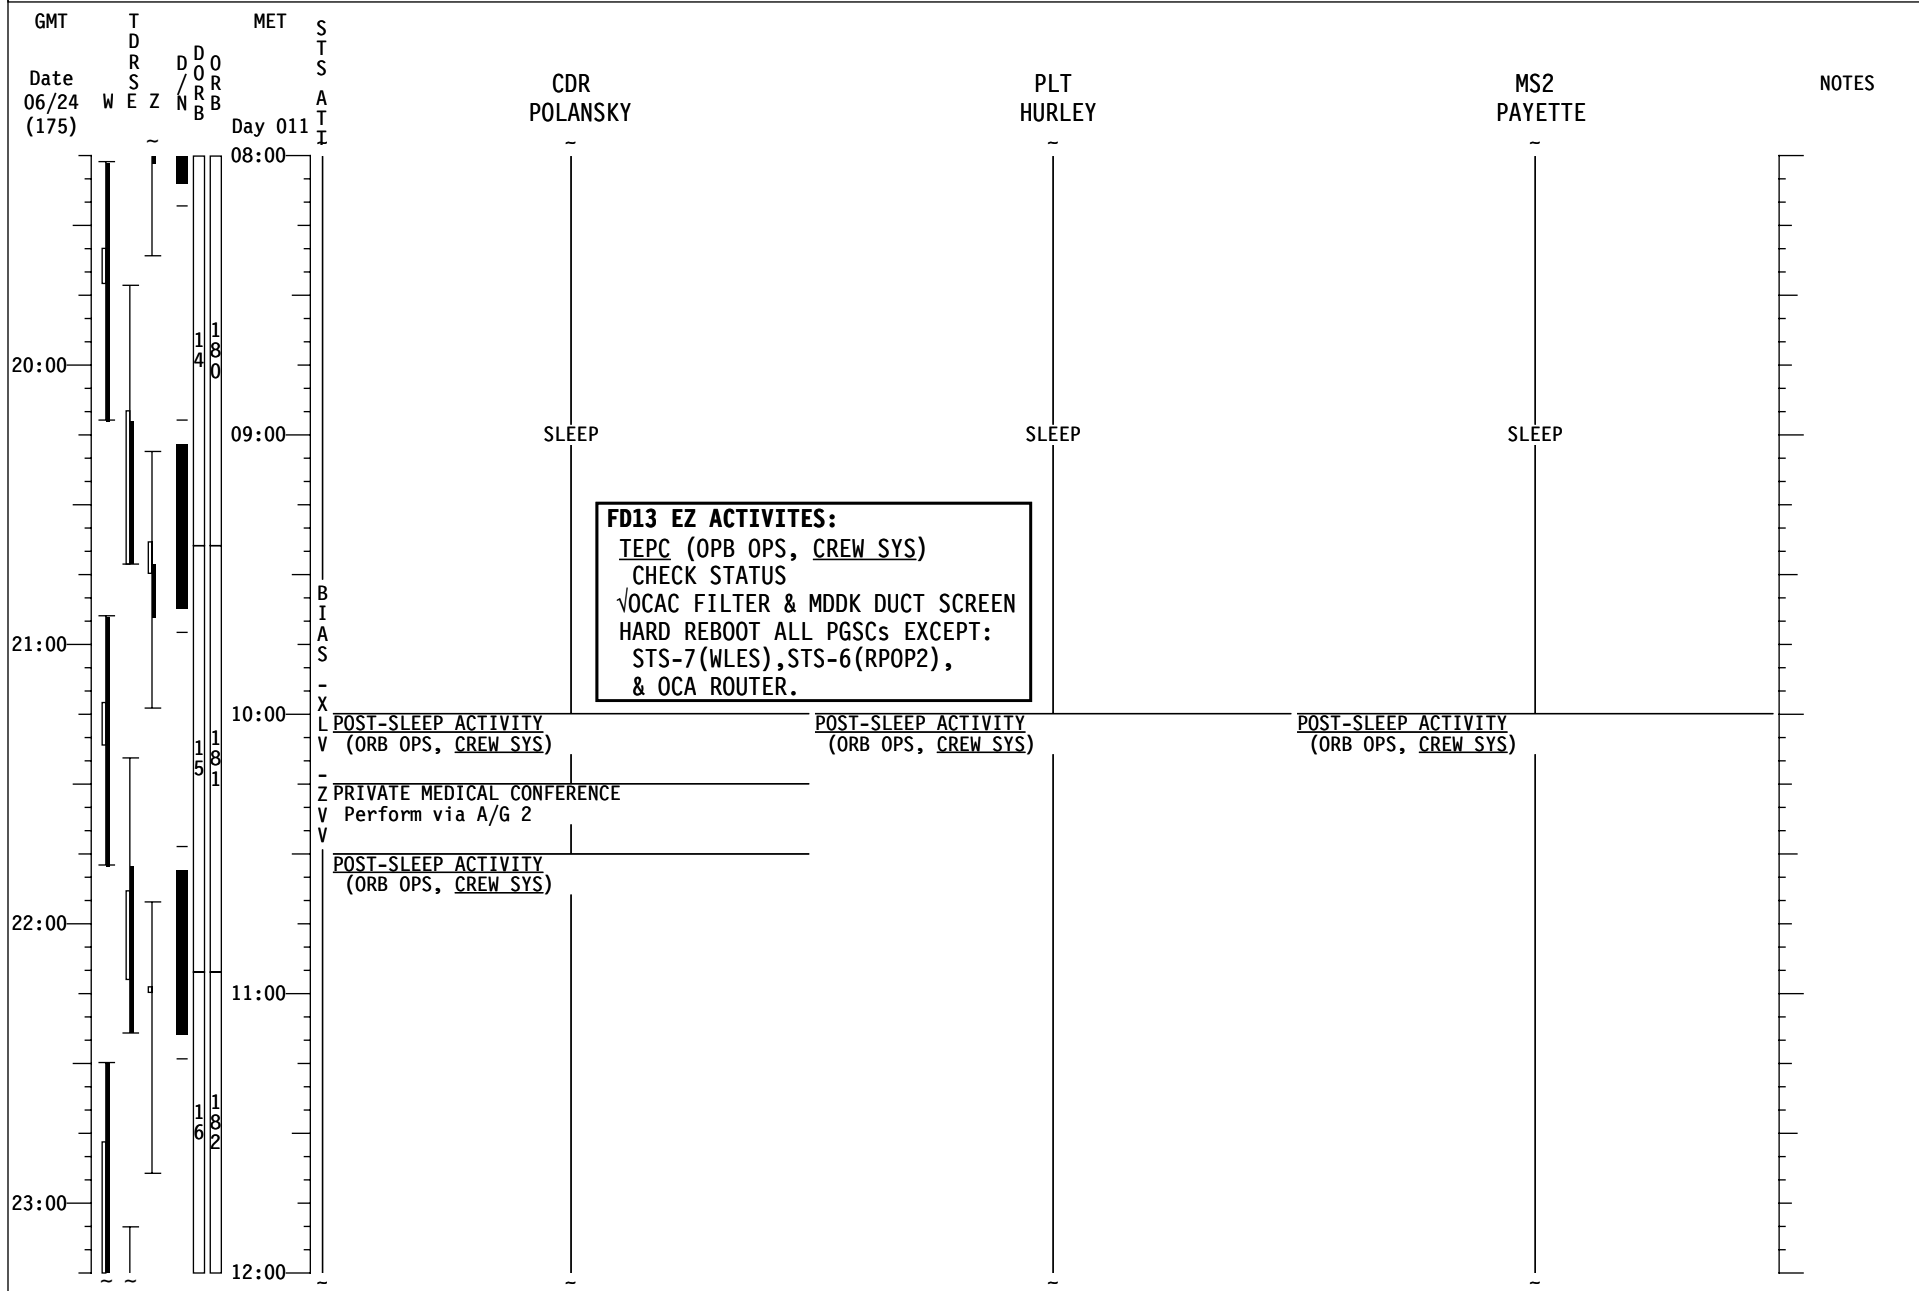

STS-127 FD (12)

STS-127 FD (12)

STS-127 FD (12)

STS-127 FD (12)

STS-127 FD (13)

STS-127 FD (13)

STS-127 FD (13)

GMT	T D R S E Z	D O R B	MET	S T S	CDR POLANSKY	PLT HURLEY	MS2 PAYETTE	NOTES
Date 06/24 (175)	W	N	Day 011	A T I				
12:00		182			POST-SLEEP ACTIVITY (ORB OPS, CREW SYS)	POST-SLEEP ACTIVITY (ORB OPS, CREW SYS)	POST-SLEEP ACTIVITY (ORB OPS, CREW SYS)	
00:00		183			EVA 5 INHIBIT PAD (EVA, TIMELINES)			
		183			IMU STAR OF OPPTY ALIGN (ORB OPS, GNC) DAILY TRANSFER LIST UPDATE Ref. Transfer List & MSG XXX		FILTER CLEANING (IFM, SCHEDULED MAINTENANCE) Inspect filters and clean as necessary	
01:00				B I A S		TRANSFER OPS Ref. Transfer List & MSG XXX		
				X L V	EXERCISE		SHUTTLE/ISS H2O CNTR FILL (ORB OPS, ECLS) Init Fill #2, Ref. MSG XXX	
02:00		184		Z V V			EXERCISE	
		284			P/TV07 EVA (PHOTO/TV, SCENES) SETUP			
15:00					P/TV07 EVA (PHOTO/TV, SCENES) OPS			
						EXERCISE	SHUTTLE/ISS H2O CNTR FILL (ORB OPS, ECLS) FILL TERM	
03:00		185					CWC TRANSFER Transfer 1 CWC to ISS	
16:00							TRANSFER OPS Ref. Transfer List & MSG XXX	