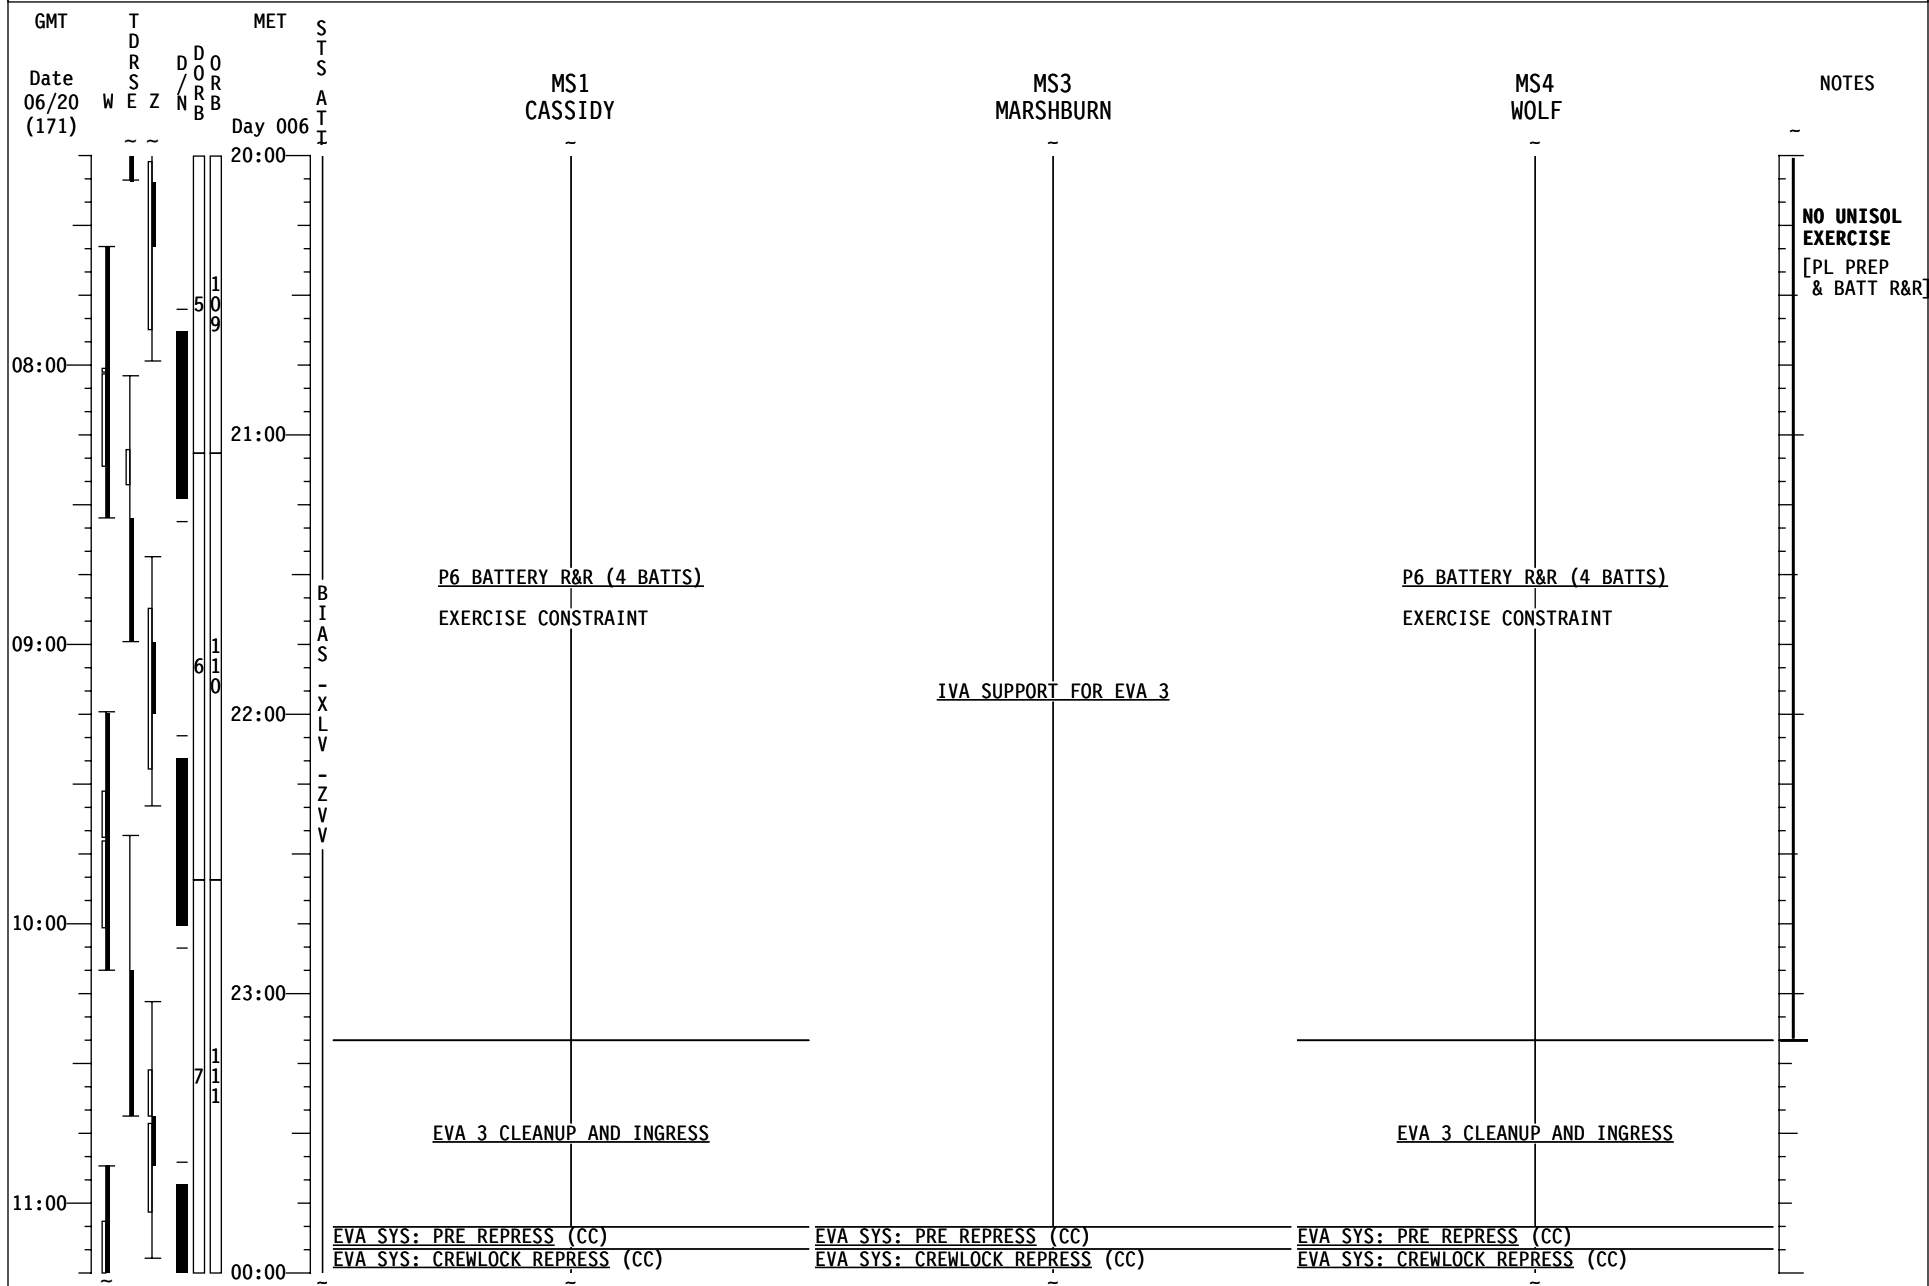

STS-127 FD (08)

STS-127 FD (08)

STS-127 FD (08)

STS-127 FD (08)

STS-127 FD (08)

GMT	T D R S E Z	D O R B	MET	S T S	CDR POLANSKY	PLT HURLEY	MS2 PAYETTE	NOTES
Date 06/20 (171)	W	D O R B	Day 007	I				
					<p>00:00 <u>JOINT OPS: 3.103 NITROGEN TRANSFER TERMINATION</u></p>	<p>00:00 <u>FILTER CLEANING (IFM, SCHEDULED MAINTENANCE)</u> Inspect filters and clean as necessary</p>		
12:00					<p><u>CWC-I FILL (ORB OPS, ECLS) Ref. MSG XXX</u></p> <p><u>PRE-SLEEP ACTIVITY (ORB OPS, CREW SYS)</u></p>		EXERCISE	
					<p>01:00 <u>CWC-I TERM (ORB OPS, ECLS)</u></p>	<p>01:00 <u>LOW BACK PAIN QUEST (ASSY OPS, PAYLOADS)</u></p> <p><u>PRE-SLEEP ACTIVITY (ORB OPS, CREW SYS)</u></p>		
13:00					<p><u>CWC-I TRANSFER</u> Transfer 1 CWC-I to ISS</p> <p><u>LOW BACK PAIN QUEST (ASSY OPS, PAYLOADS)</u></p> <p><u>PRE-SLEEP ACTIVITY (ORB OPS, CREW SYS)</u></p>		<p><u>LOW BACK PAIN QUEST (ASSY OPS, PAYLOADS)</u></p> <p><u>PRE-SLEEP ACTIVITY (ORB OPS, CREW SYS)</u></p>	
					<p>02:00 <u>PRIVATE MEDICAL CONFERENCE</u> Perform via A/G 2</p> <p><u>PRE-SLEEP ACTIVITY (ORB OPS, CREW SYS)</u></p>			
14:00								
15:00								
04:00								