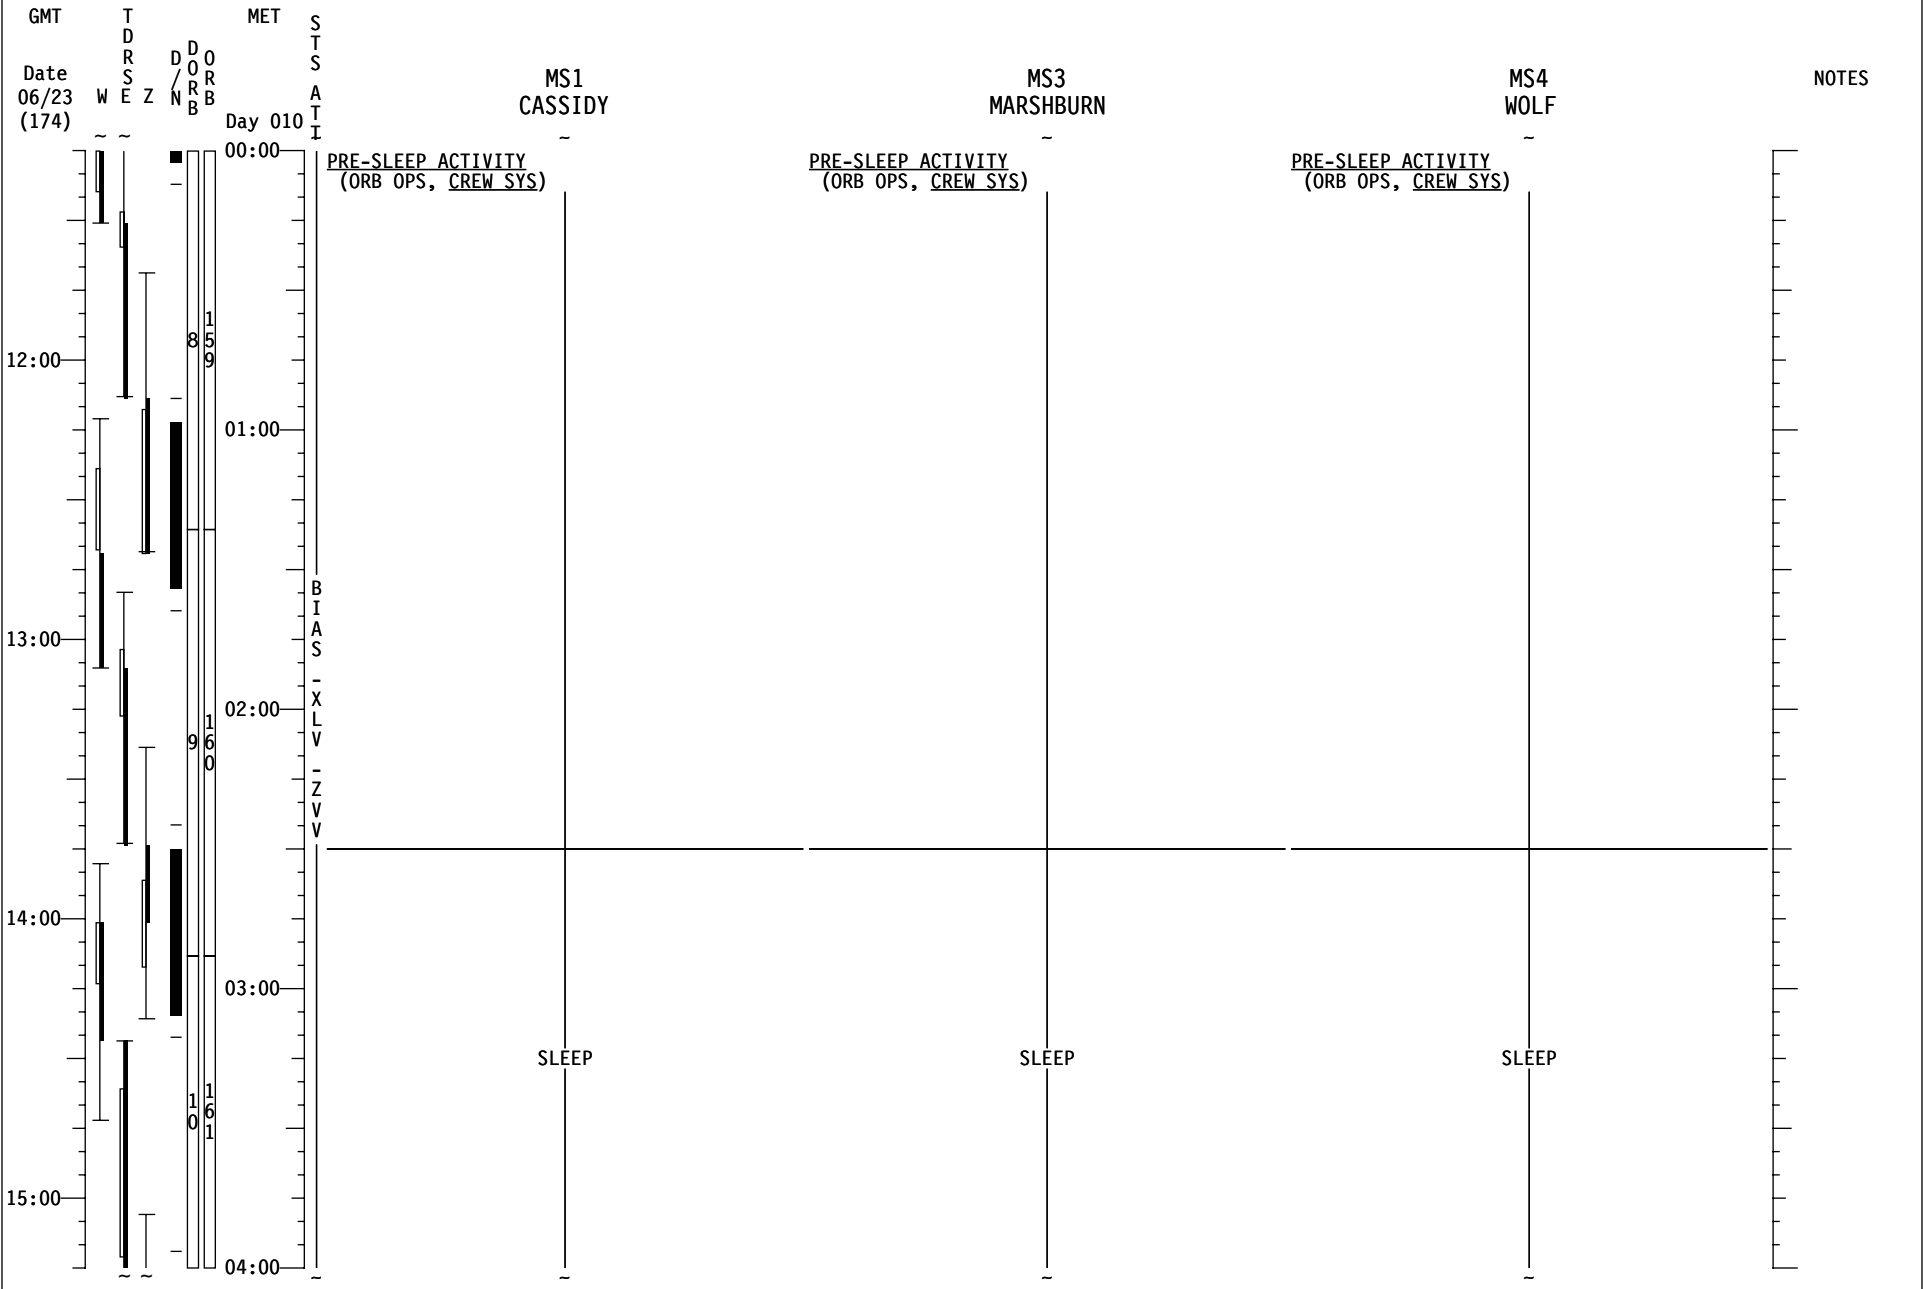

STS-127 FD (11)