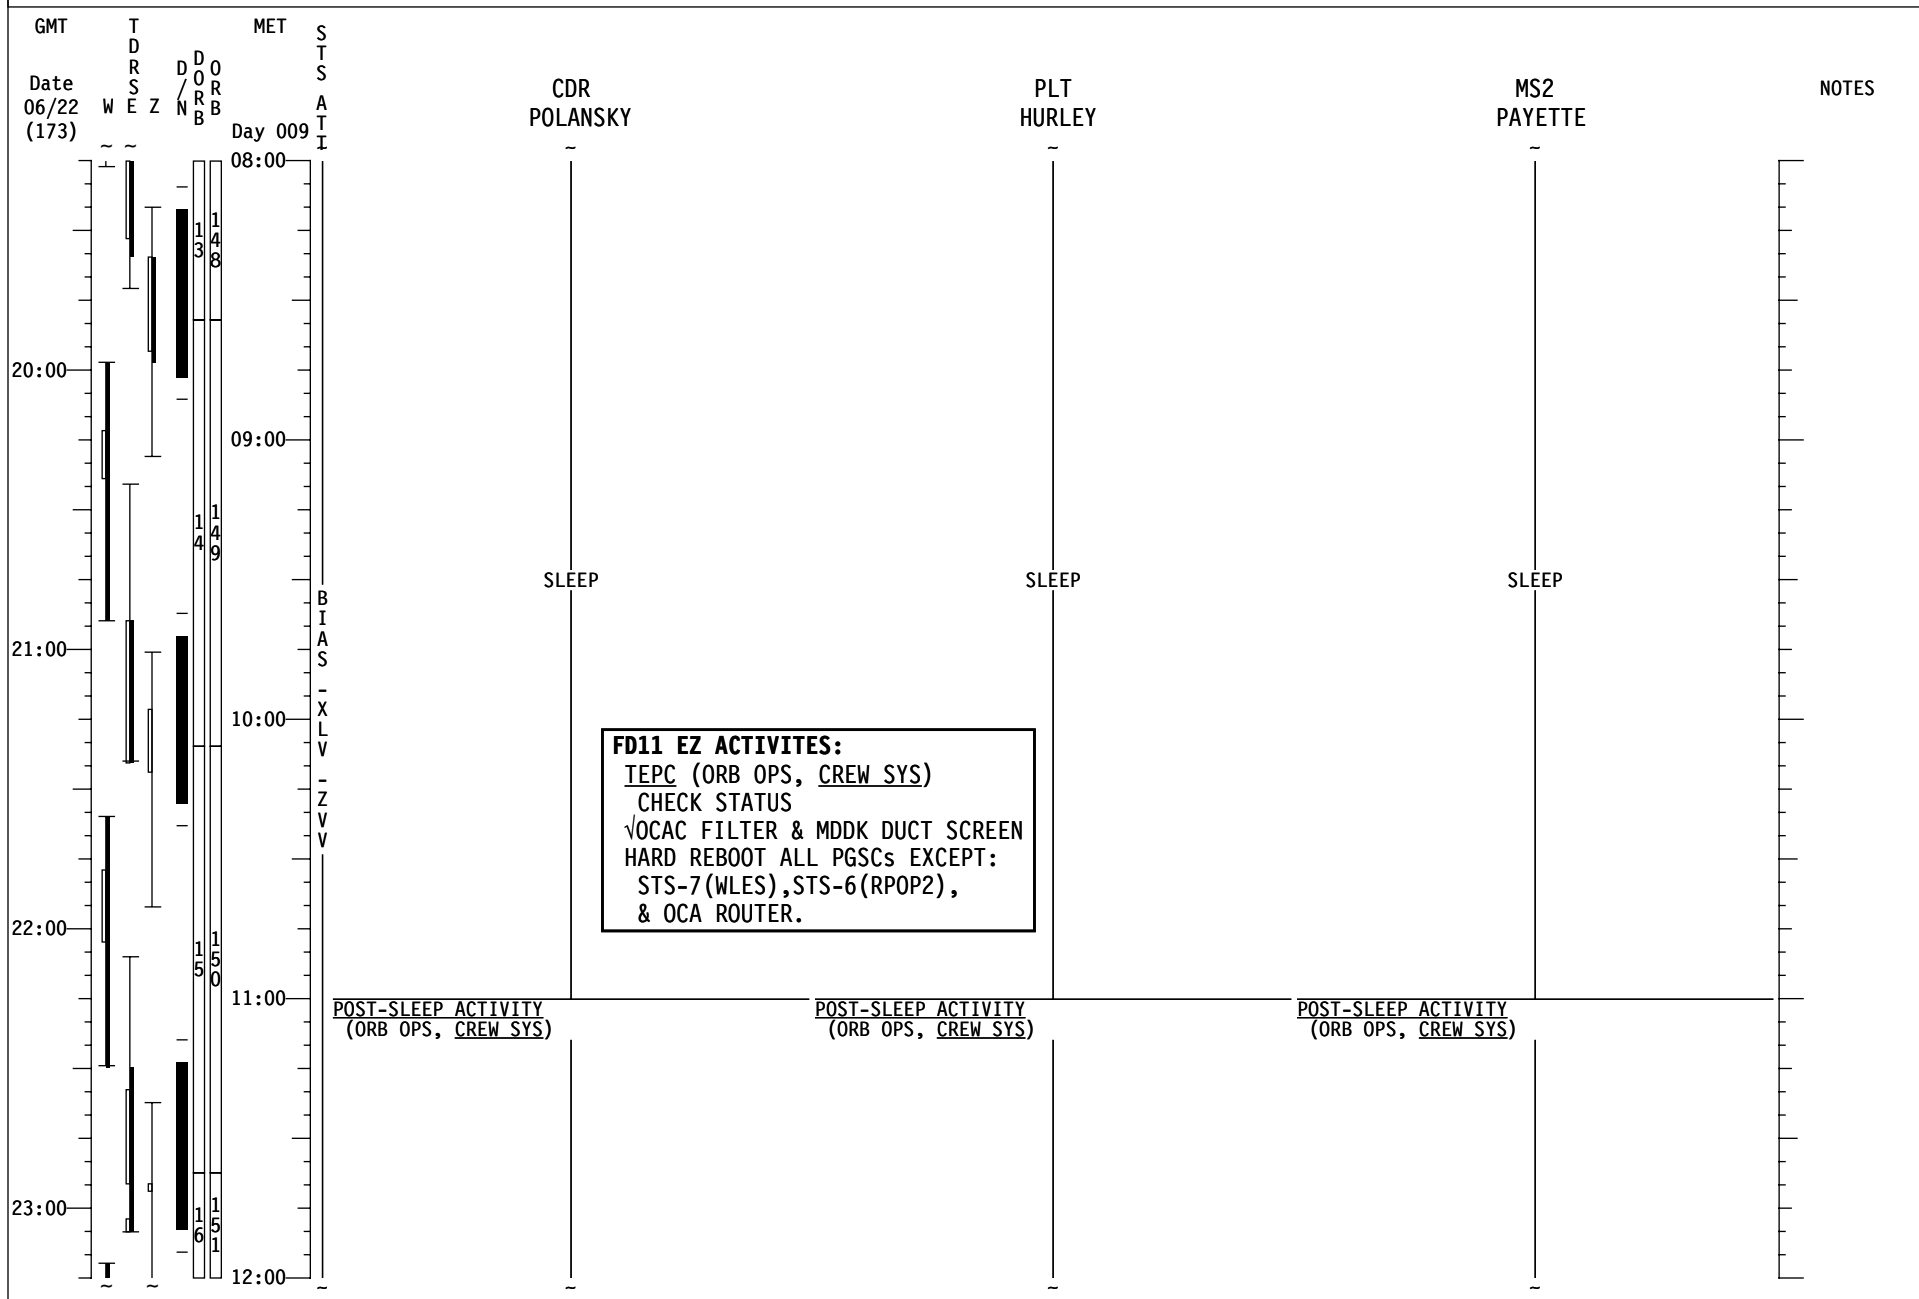

STS-127 FD (11)