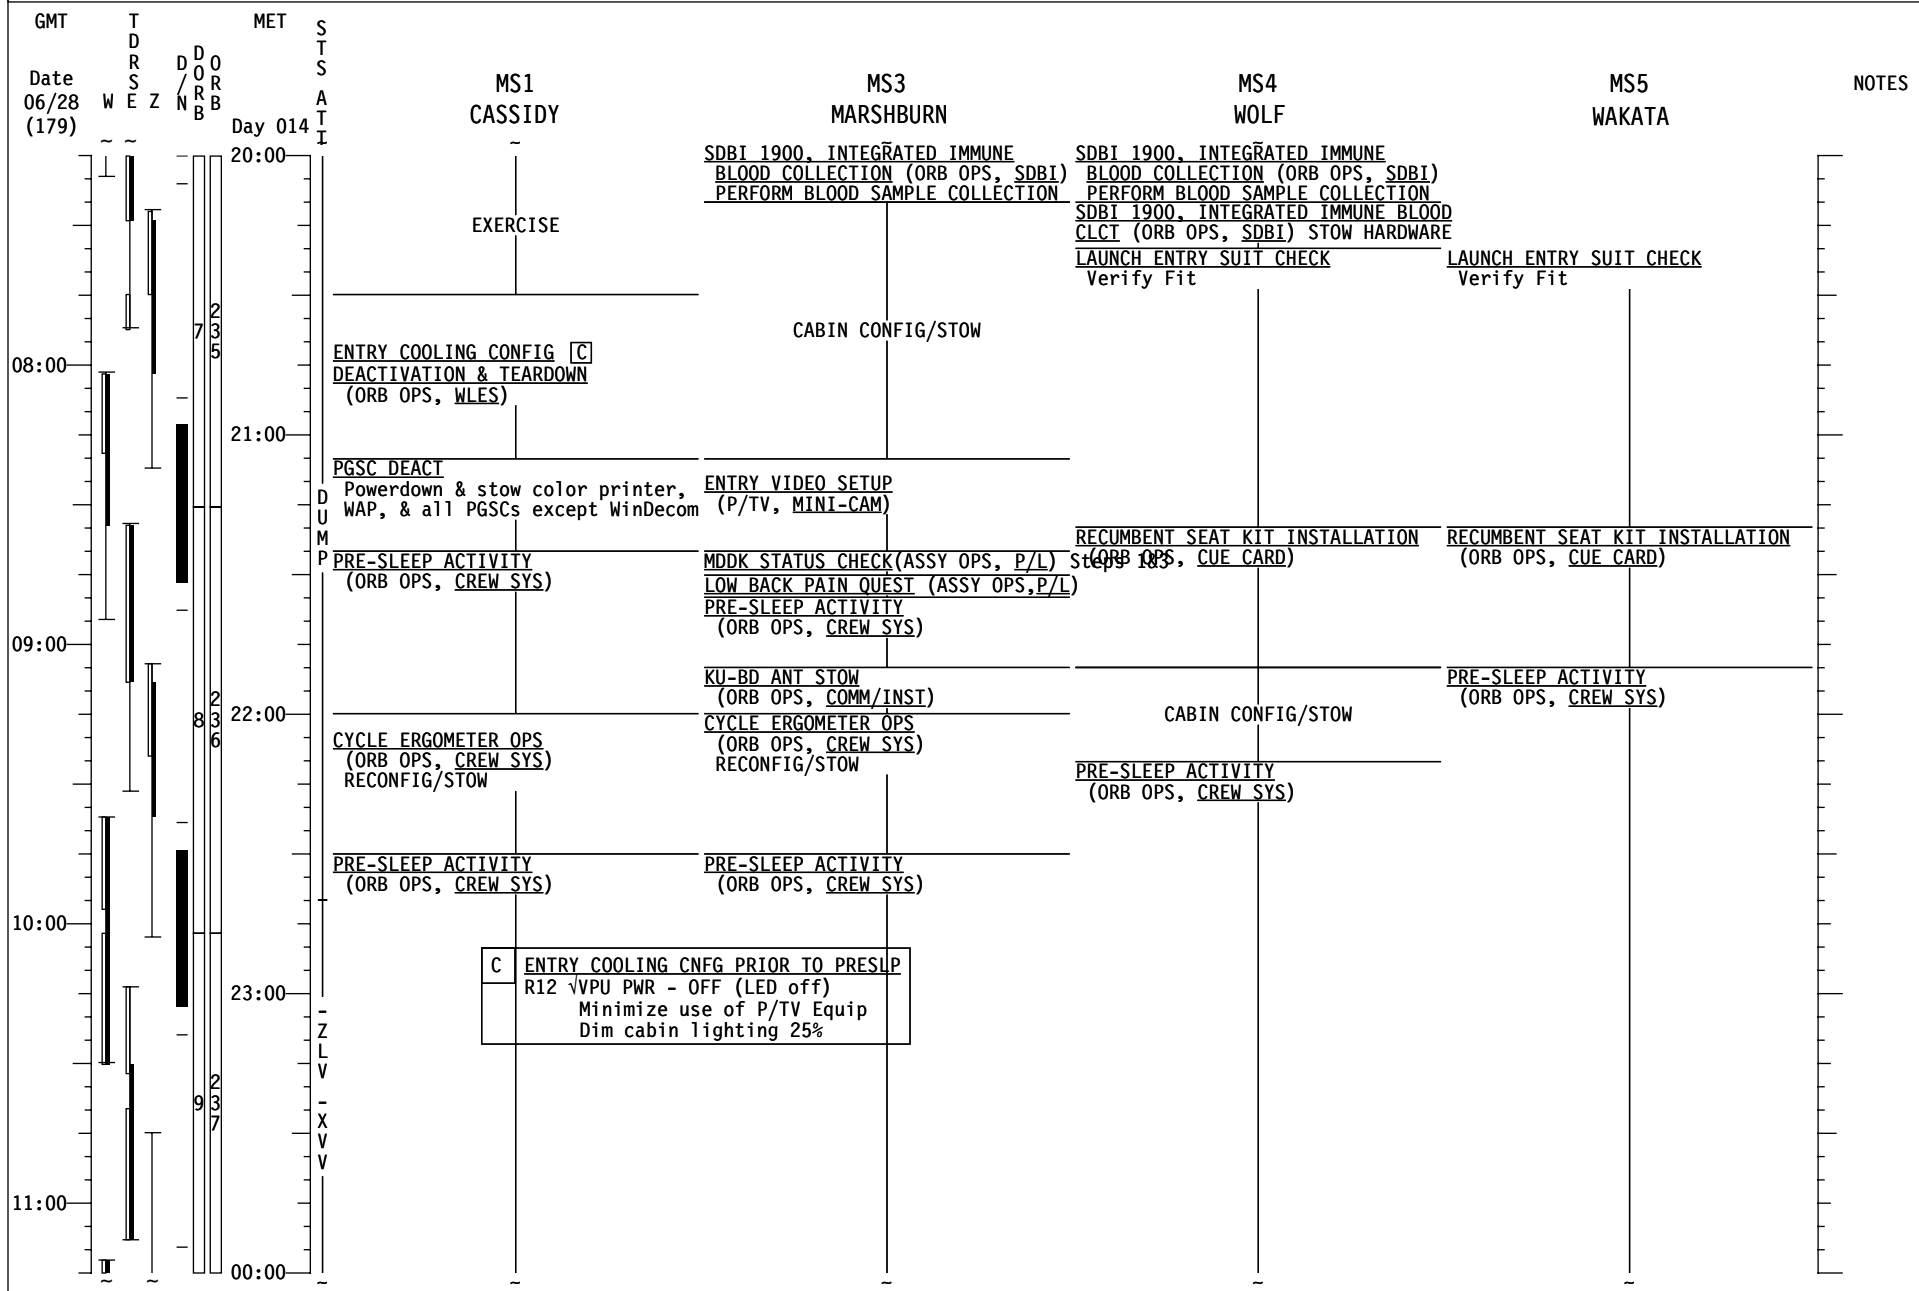

STS-127 FD (16)