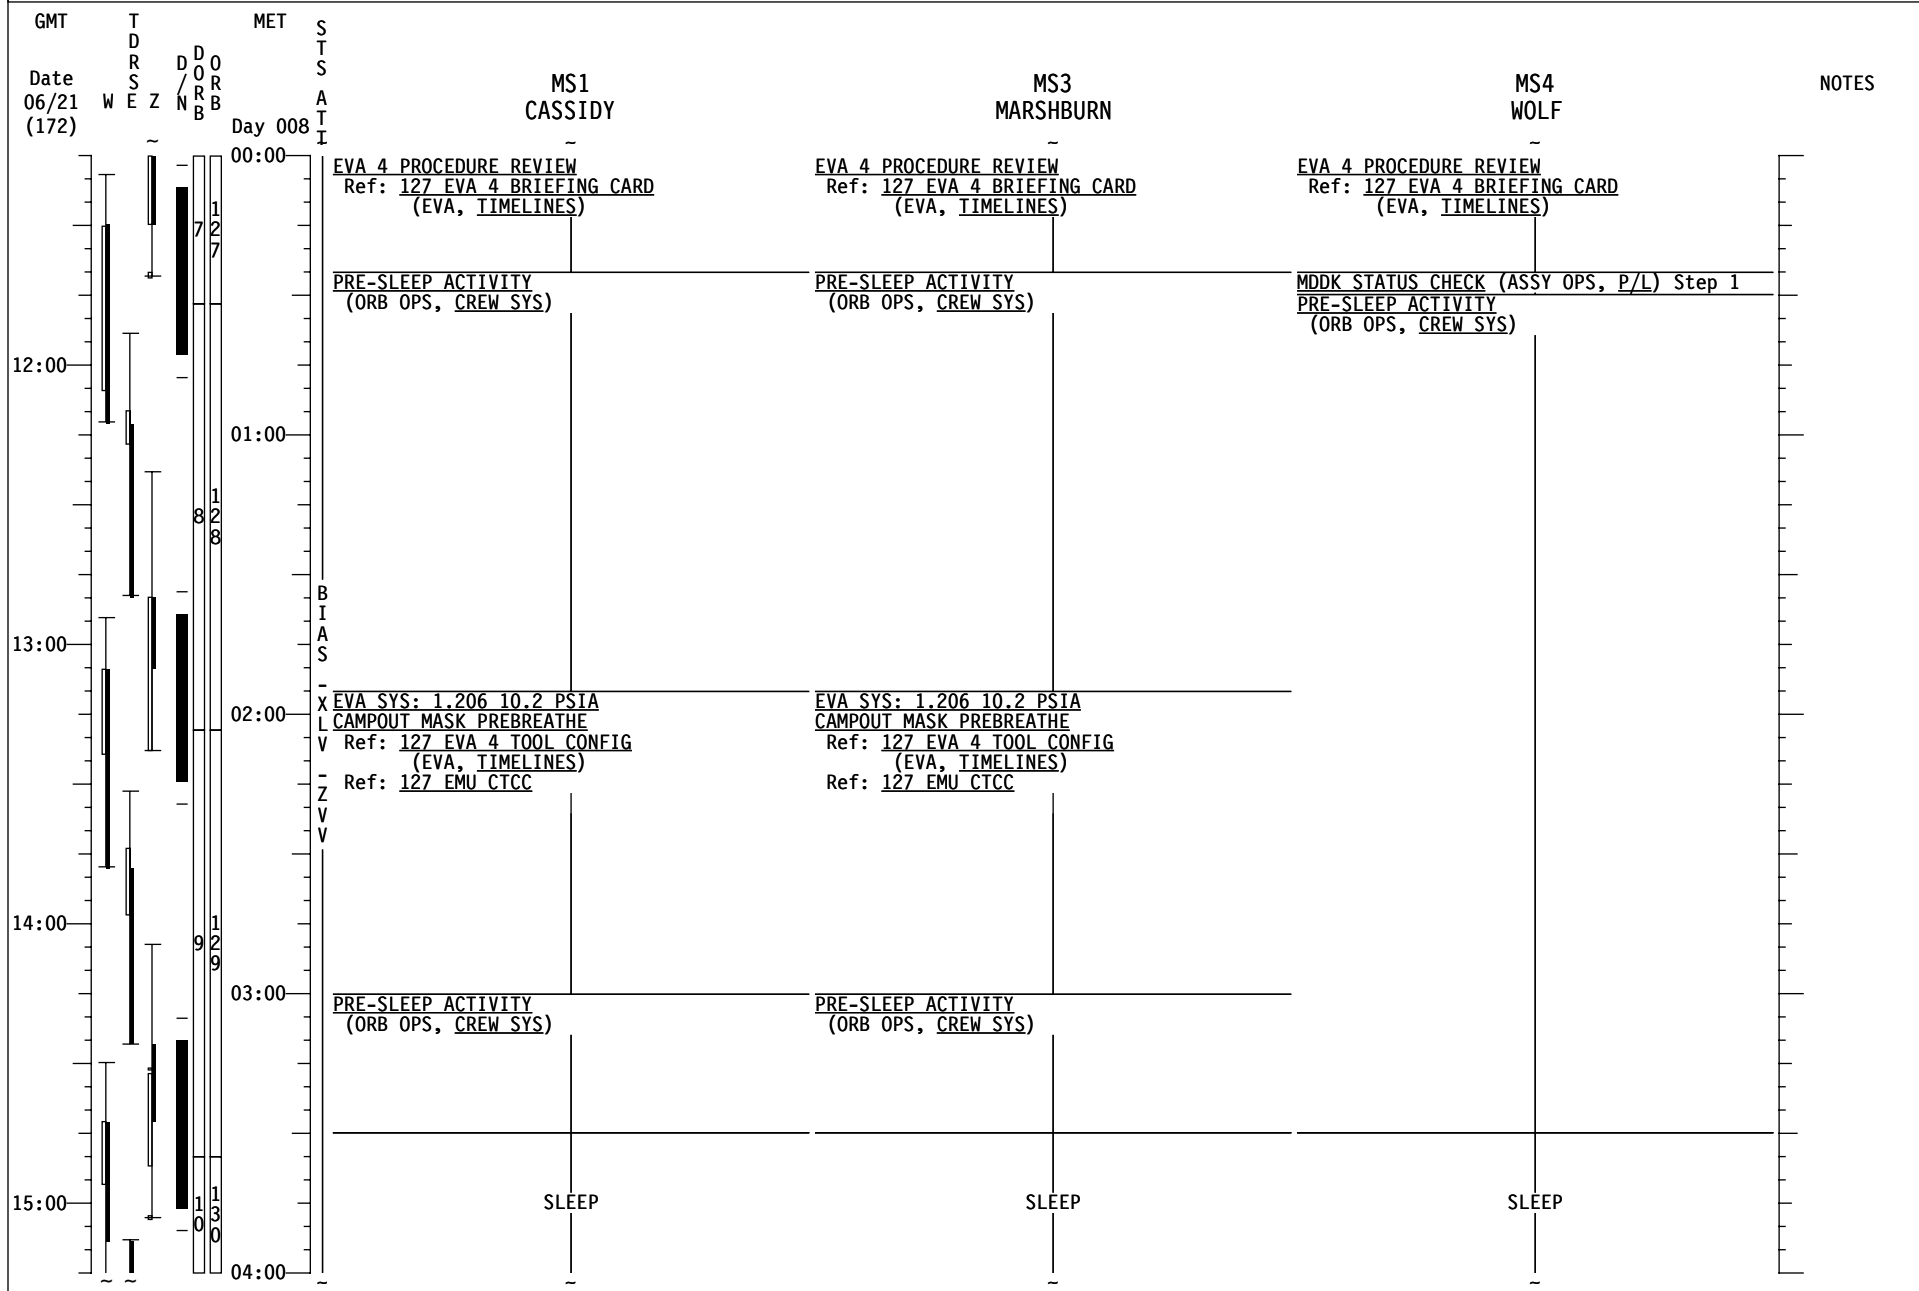

STS-127 FD (09)