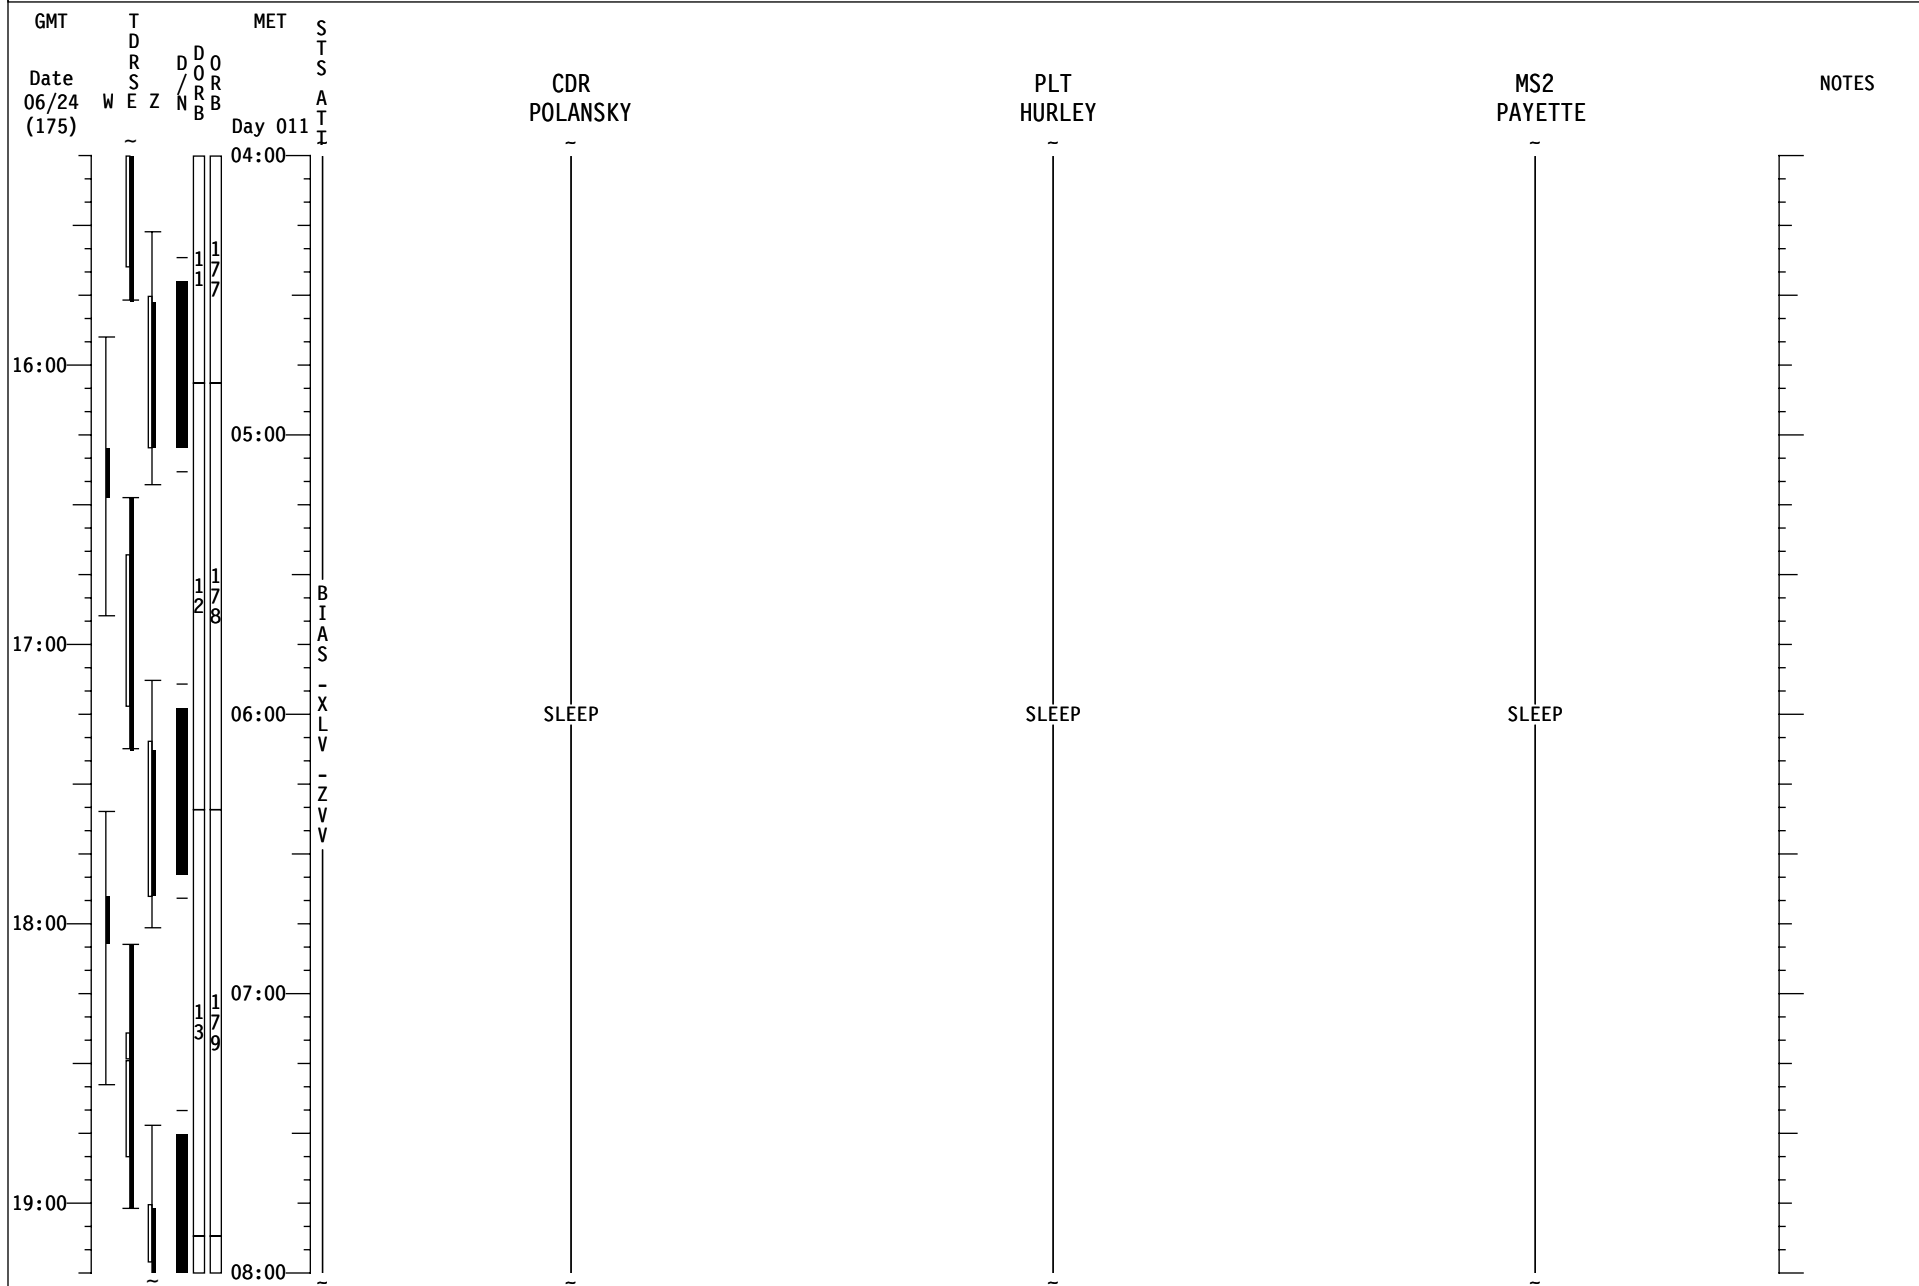

STS-127 FD (12)