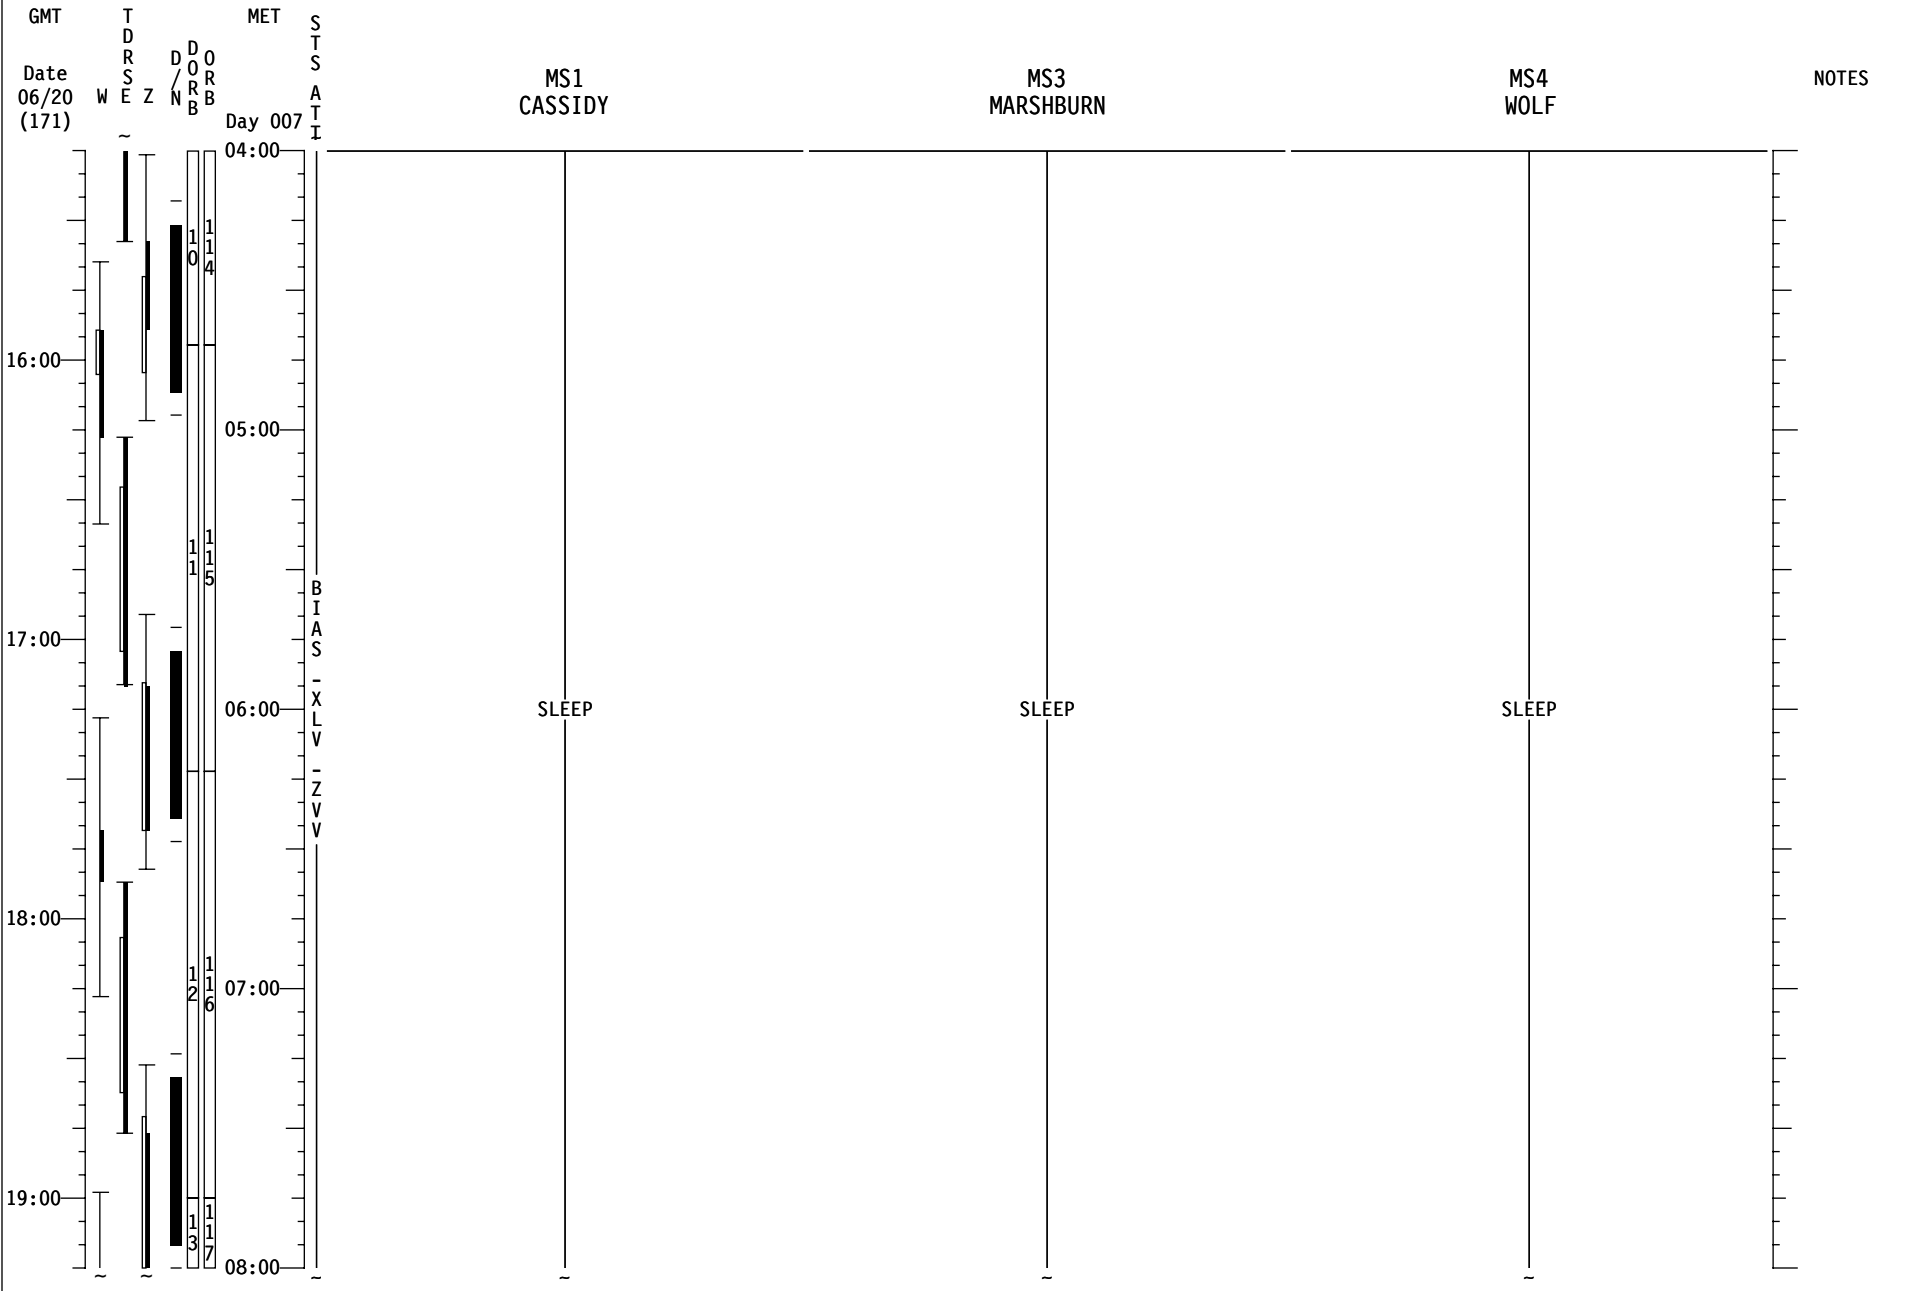

STS-127 FD (08)