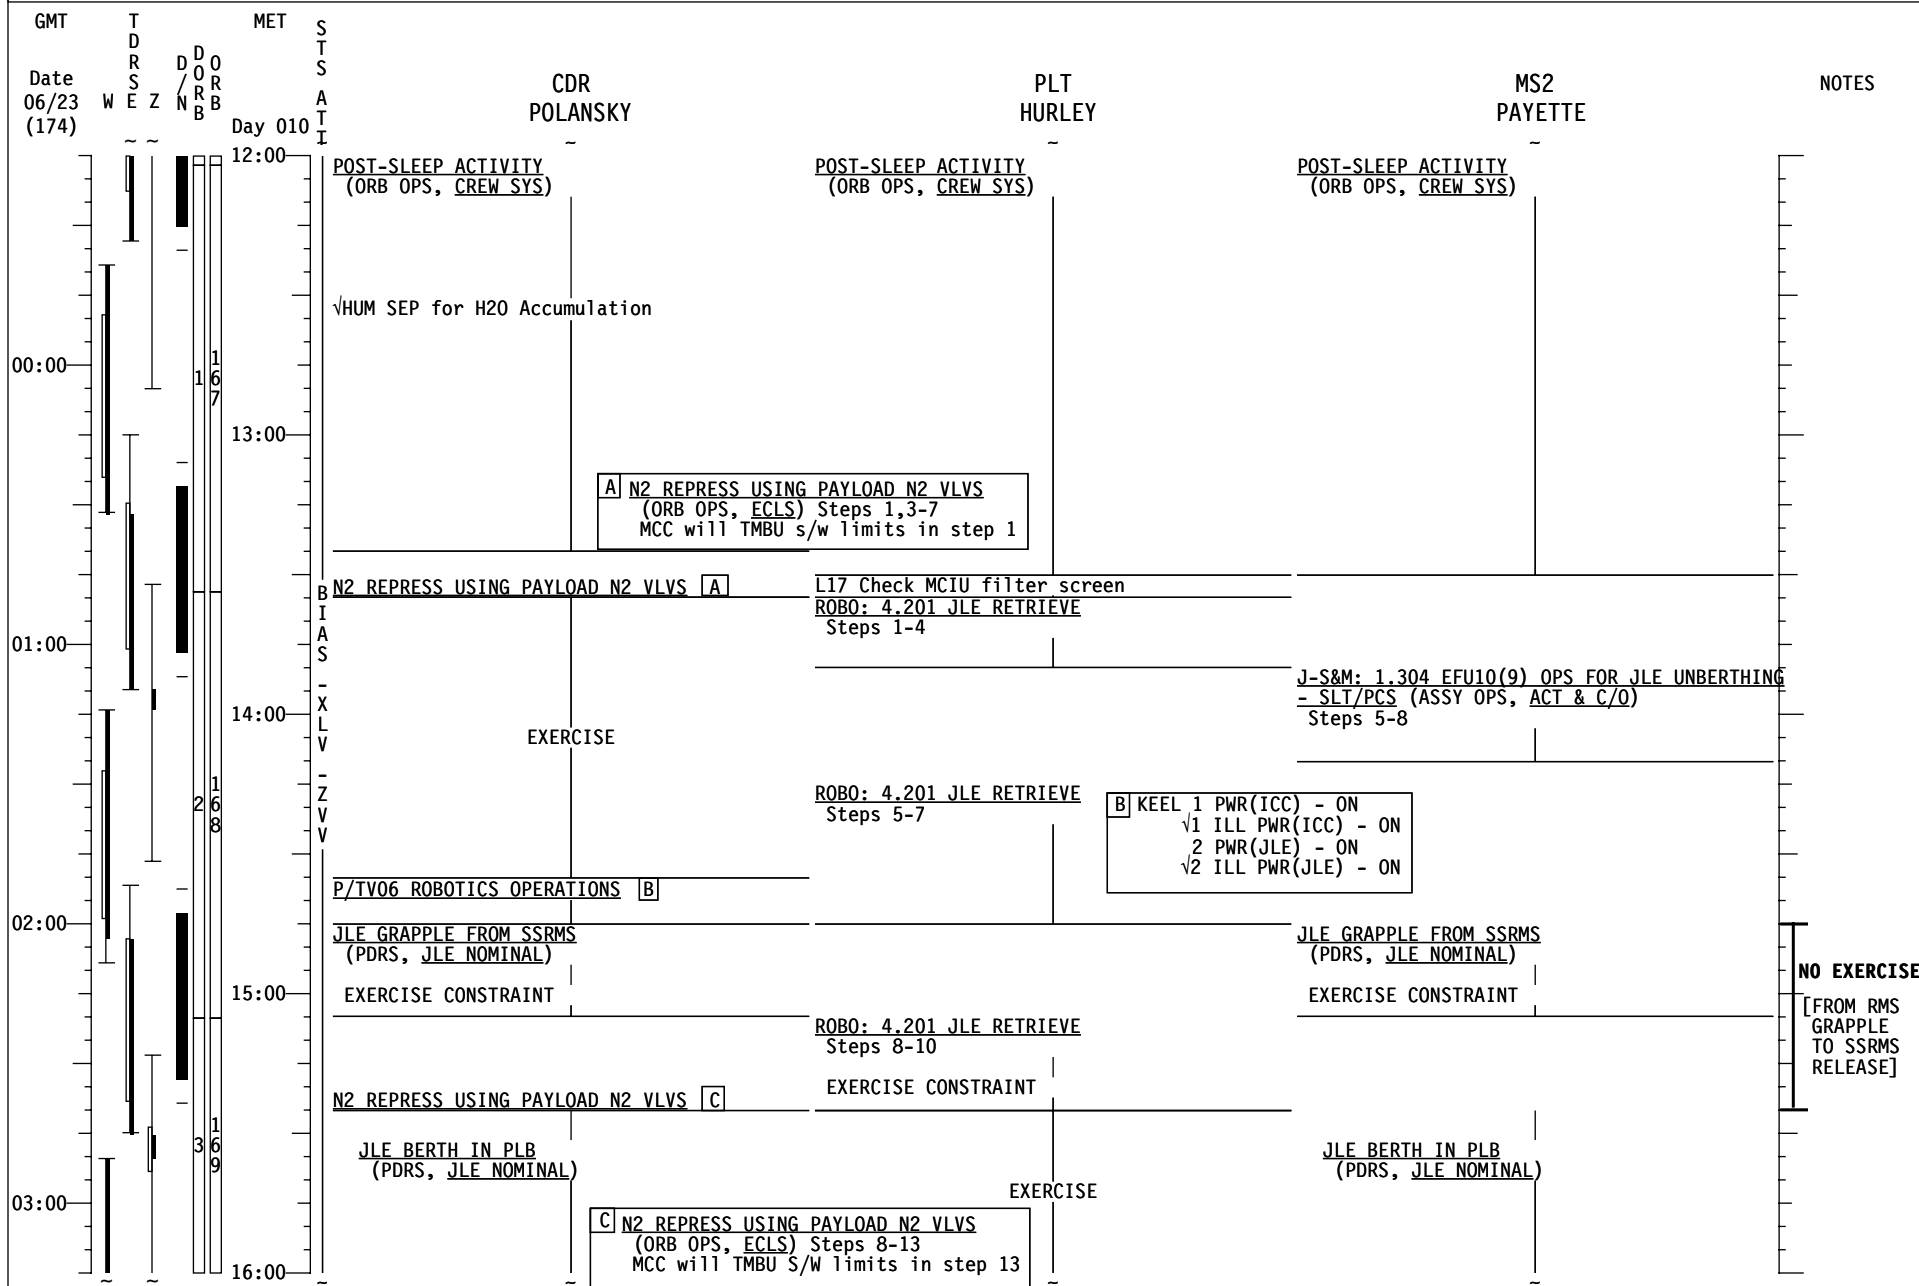

STS-127 FD (12)