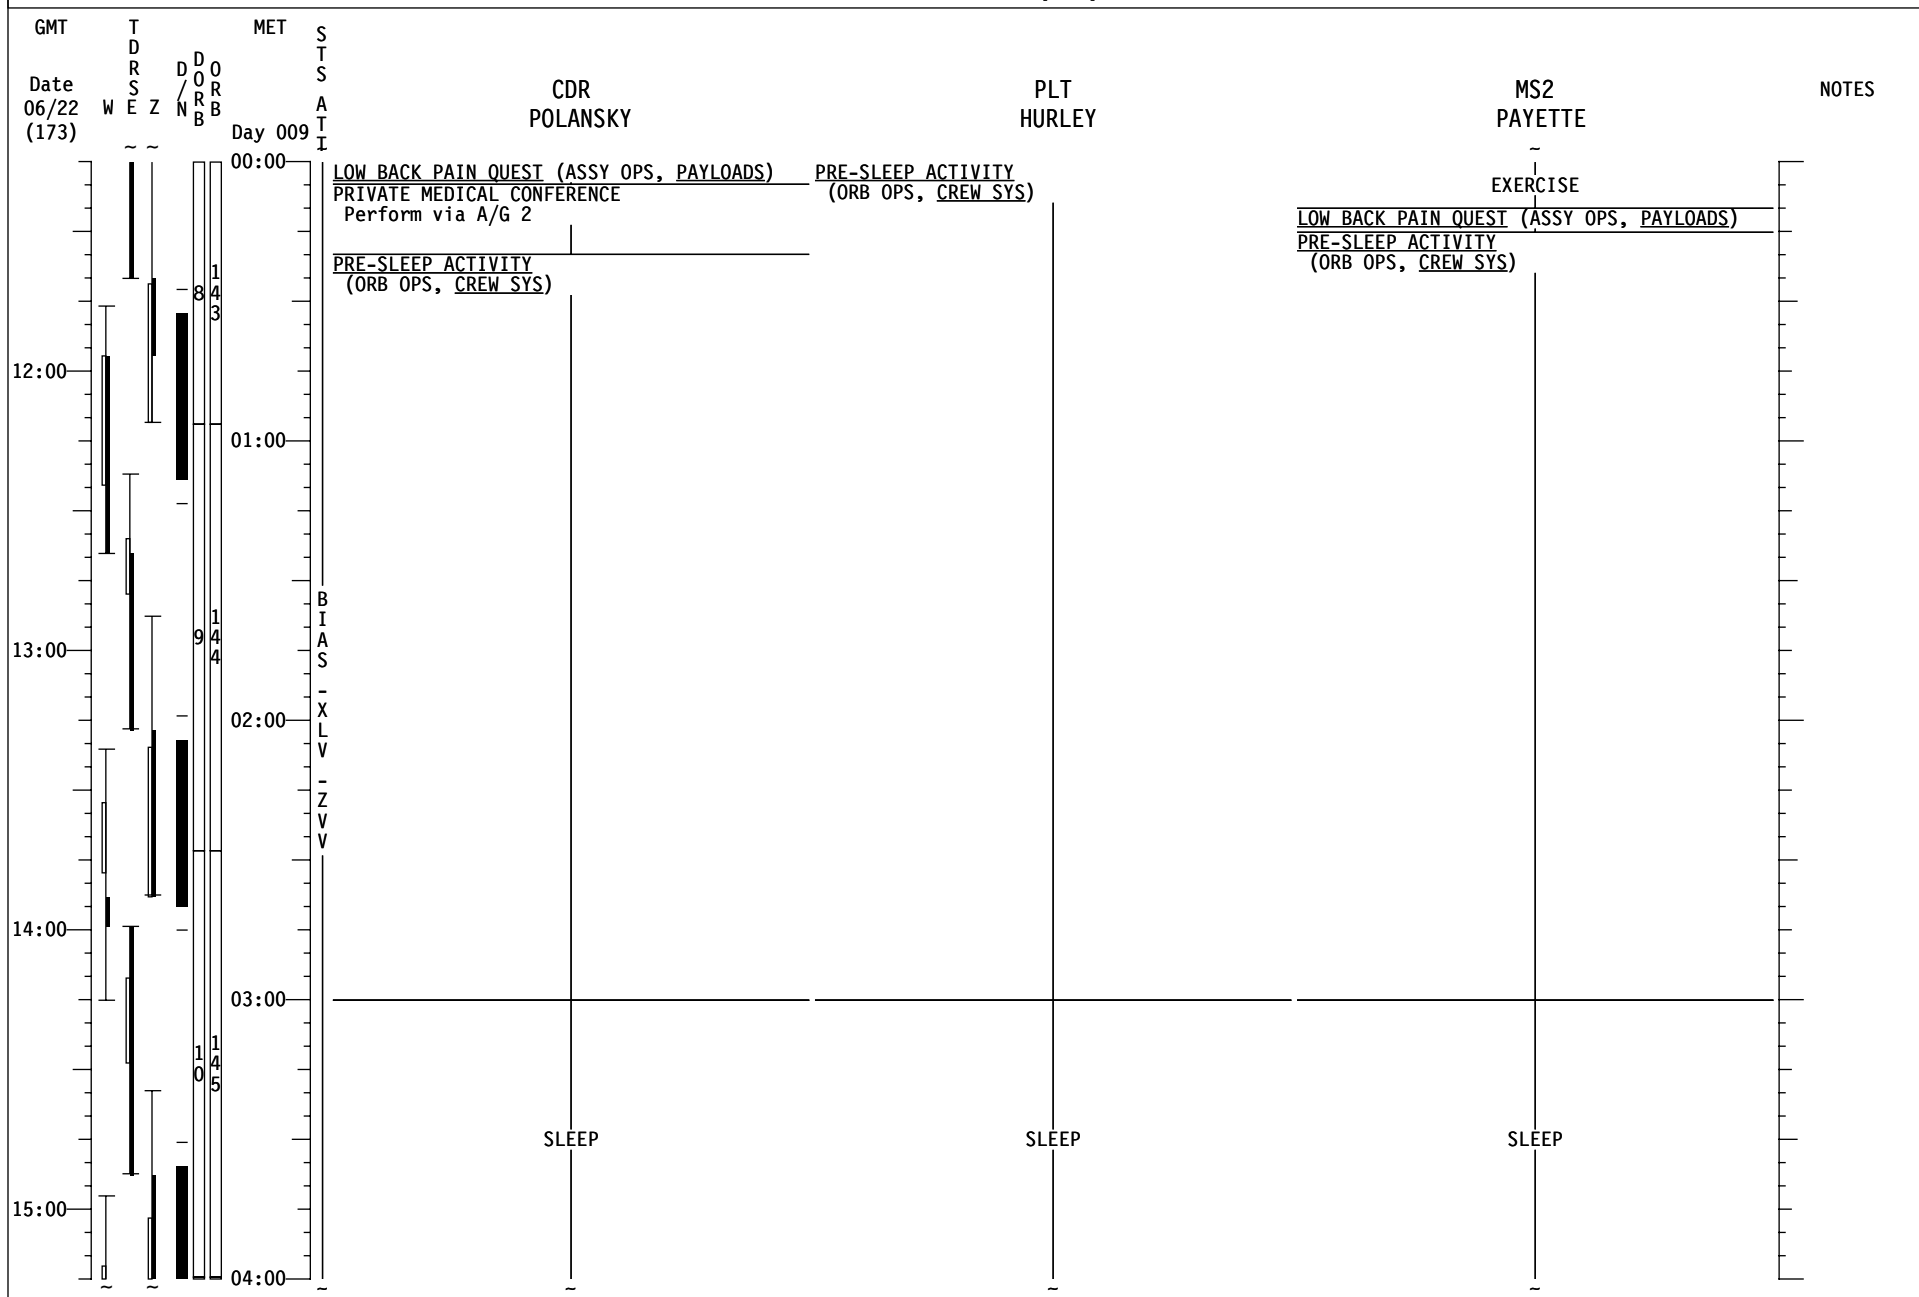

STS-127 FD (10)