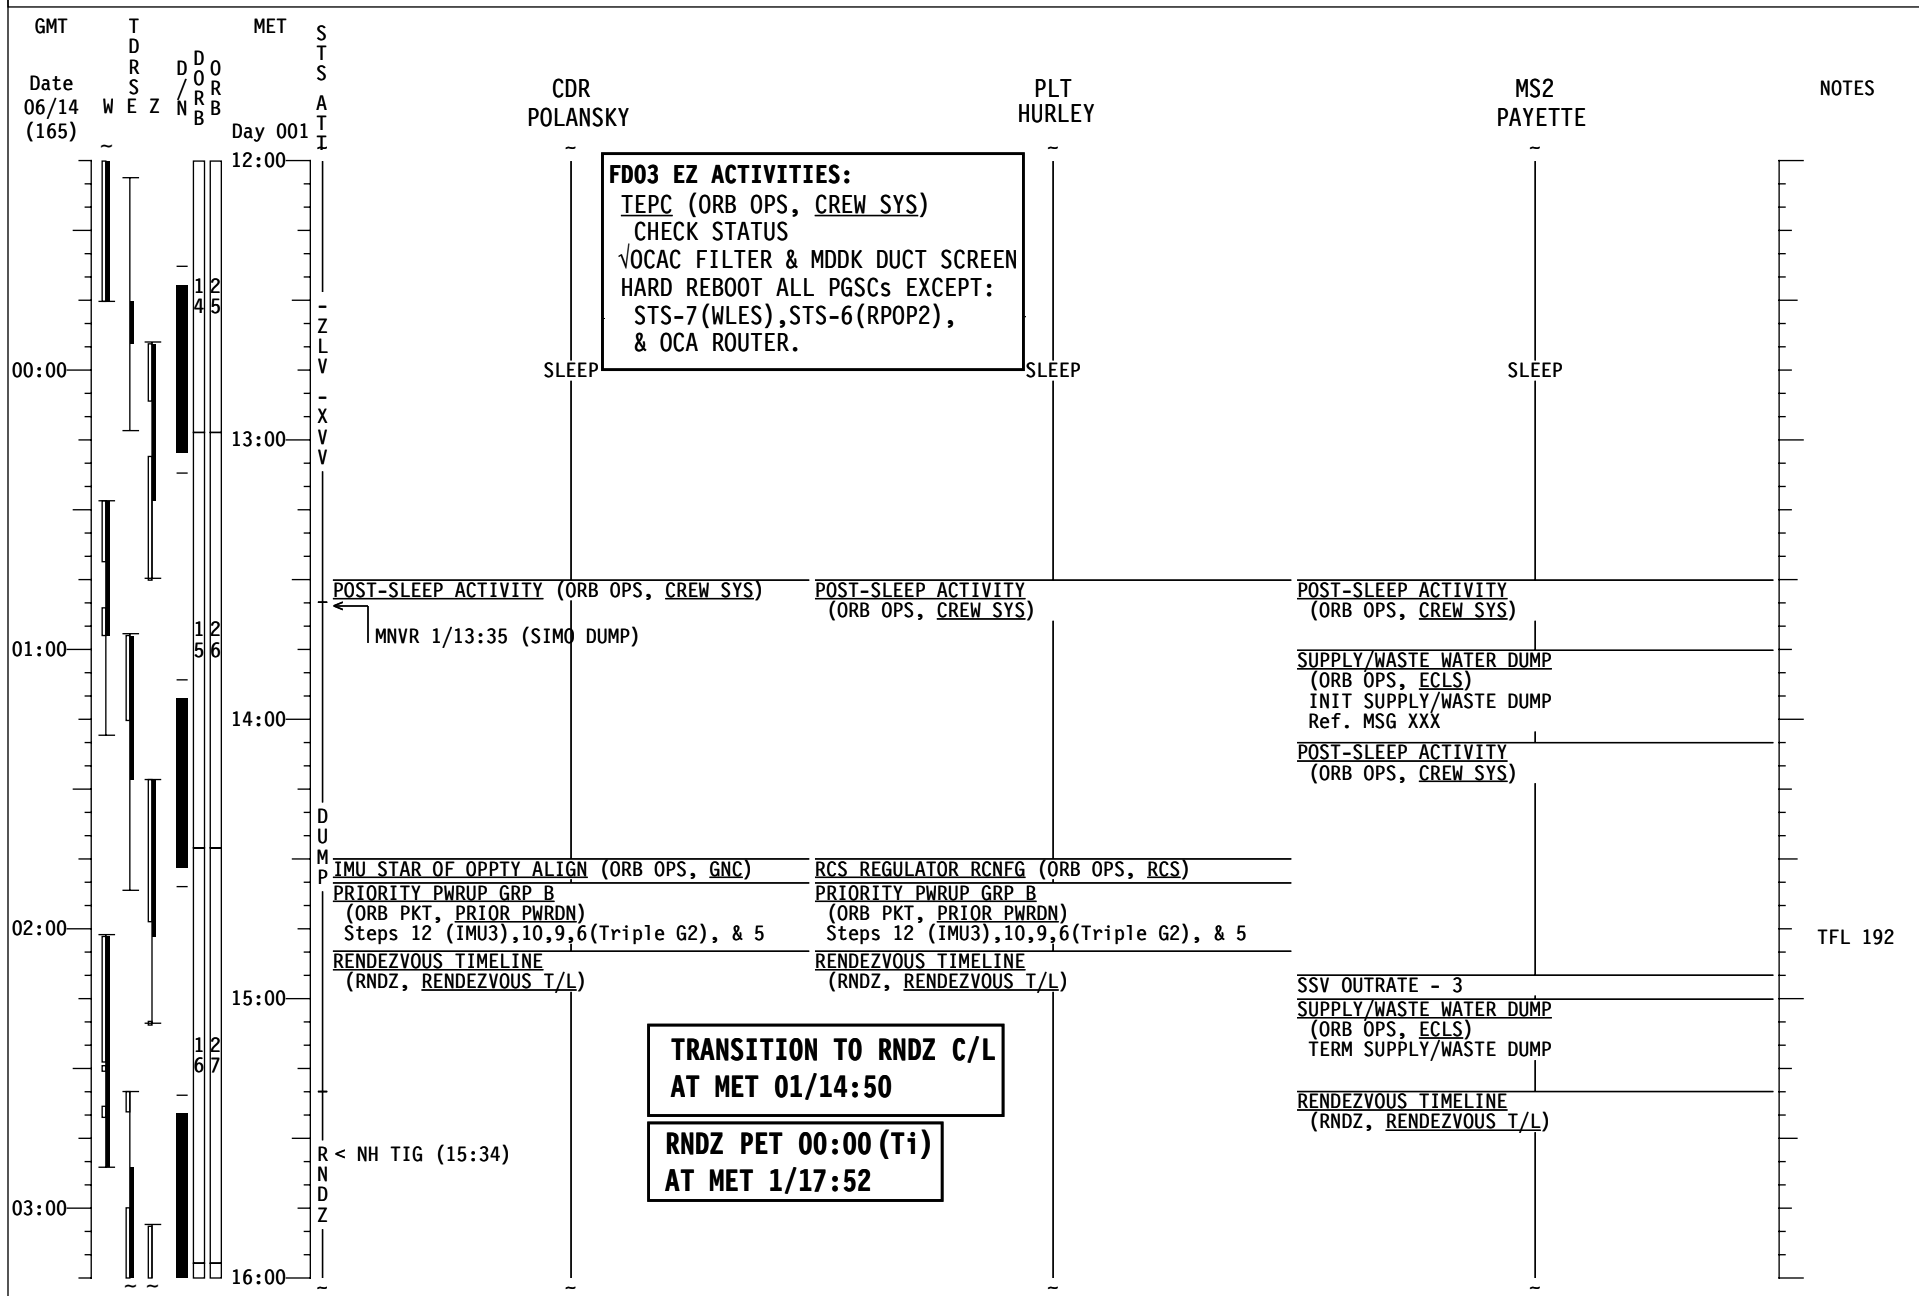

STS-127 FD (02)

STS-127 FD (02)

STS-127 FD (02)

STS-127 FD (03)

STS-127 FD (03)

STS-127 FD (03)

STS-127 FD (03)

GMT	T D R S E Z	D O R B	MET	S T S	MS1 CASSIDY	MS3 MARSHBURN	MS4 WOLF	FE-2 EXP19 KOPRA	NOTES
Date 06/15 (166)	W E Z	D O R B	Day 001	A T I					
			16:00		<u>POST-SLEEP ACTIVITY</u> (ORB OPS, CREW SYS)	<u>DAILY TRANSFER LIST UPDATE</u> Ref. Transfer List & MSG XXX	<u>POST-SLEEP ACTIVITY</u> (ORB OPS, CREW SYS)	<u>POST-SLEEP ACTIVITY</u> (ORB OPS, CREW SYS)	
					<u>ON MCC GO: O2 REPRESS TERM</u> C5 DIRECT O2 vlv - CL OCAC PWR - ON <u>RENDEZVOUS TIMELINE</u> (RNDZ, RENDEZVOUS T/L)	<u>GALLEY OVERNIGHT CONFIG</u> (ORB OPS, ECLS) Use DIDBs from EXT A/L Floor Bag Fill 10 DIDBs from Galley Remove GAS When filled, stow in crew specific ECOKs Dispose Fill Tool in Wet Trash	<u>EMU REMOVAL</u> Disconnect EMUs from AAPs & stow in MDDK	<u>EMU REMOVAL</u> Disconnect EMUs from AAPs & stow in MDDK	
04:00			17:00						
							EXERCISE		
05:00						√ All EVA drink bags fills complete, then: <u>GALLEY MORNING CONFIG</u> (ORB OPS, ECLS) <u>SHUTTLE CONDENSATE COLLECTION</u> (ORB OPS, ECLS) SETUP			
			18:00	R N D Z			<u>P/TV02 DOCK</u> (PHOTO/TV, SCENES) SETUP	EXERCISE	
						EXERCISE	<u>P/TV02 DOCK</u> (PHOTO/TV, SCENES) OPS		
06:00									
			19:00		<u>APPROACH</u> (RNDZ, CUE CARD CONFIG)	<u>APPROACH</u> (RNDZ, CUE CARD CONFIG)		<u>APPROACH</u> (RNDZ, CUE CARD CONFIG)	
07:00									
			20:00						