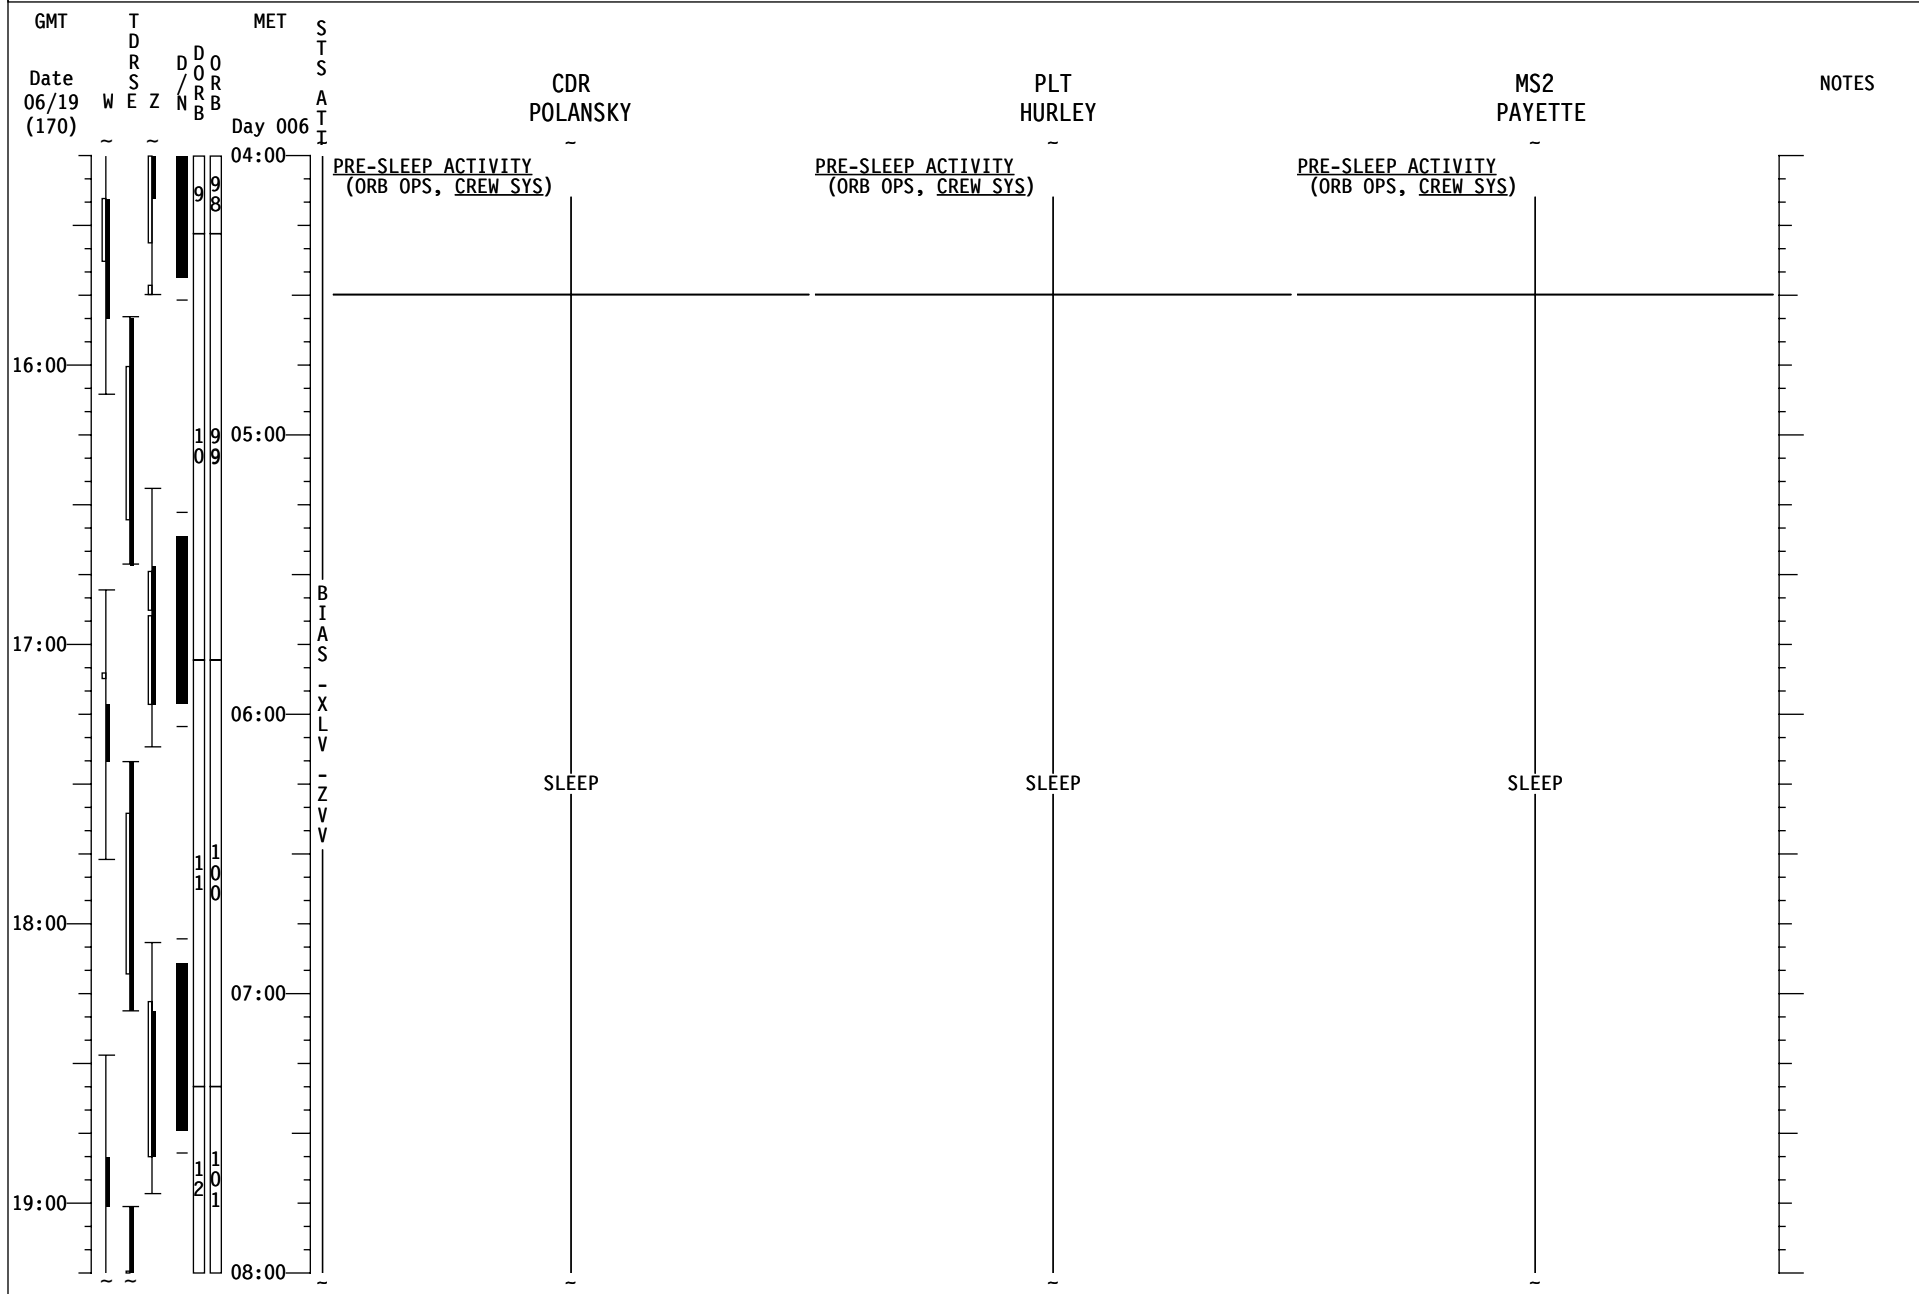

STS-127 FD (07)