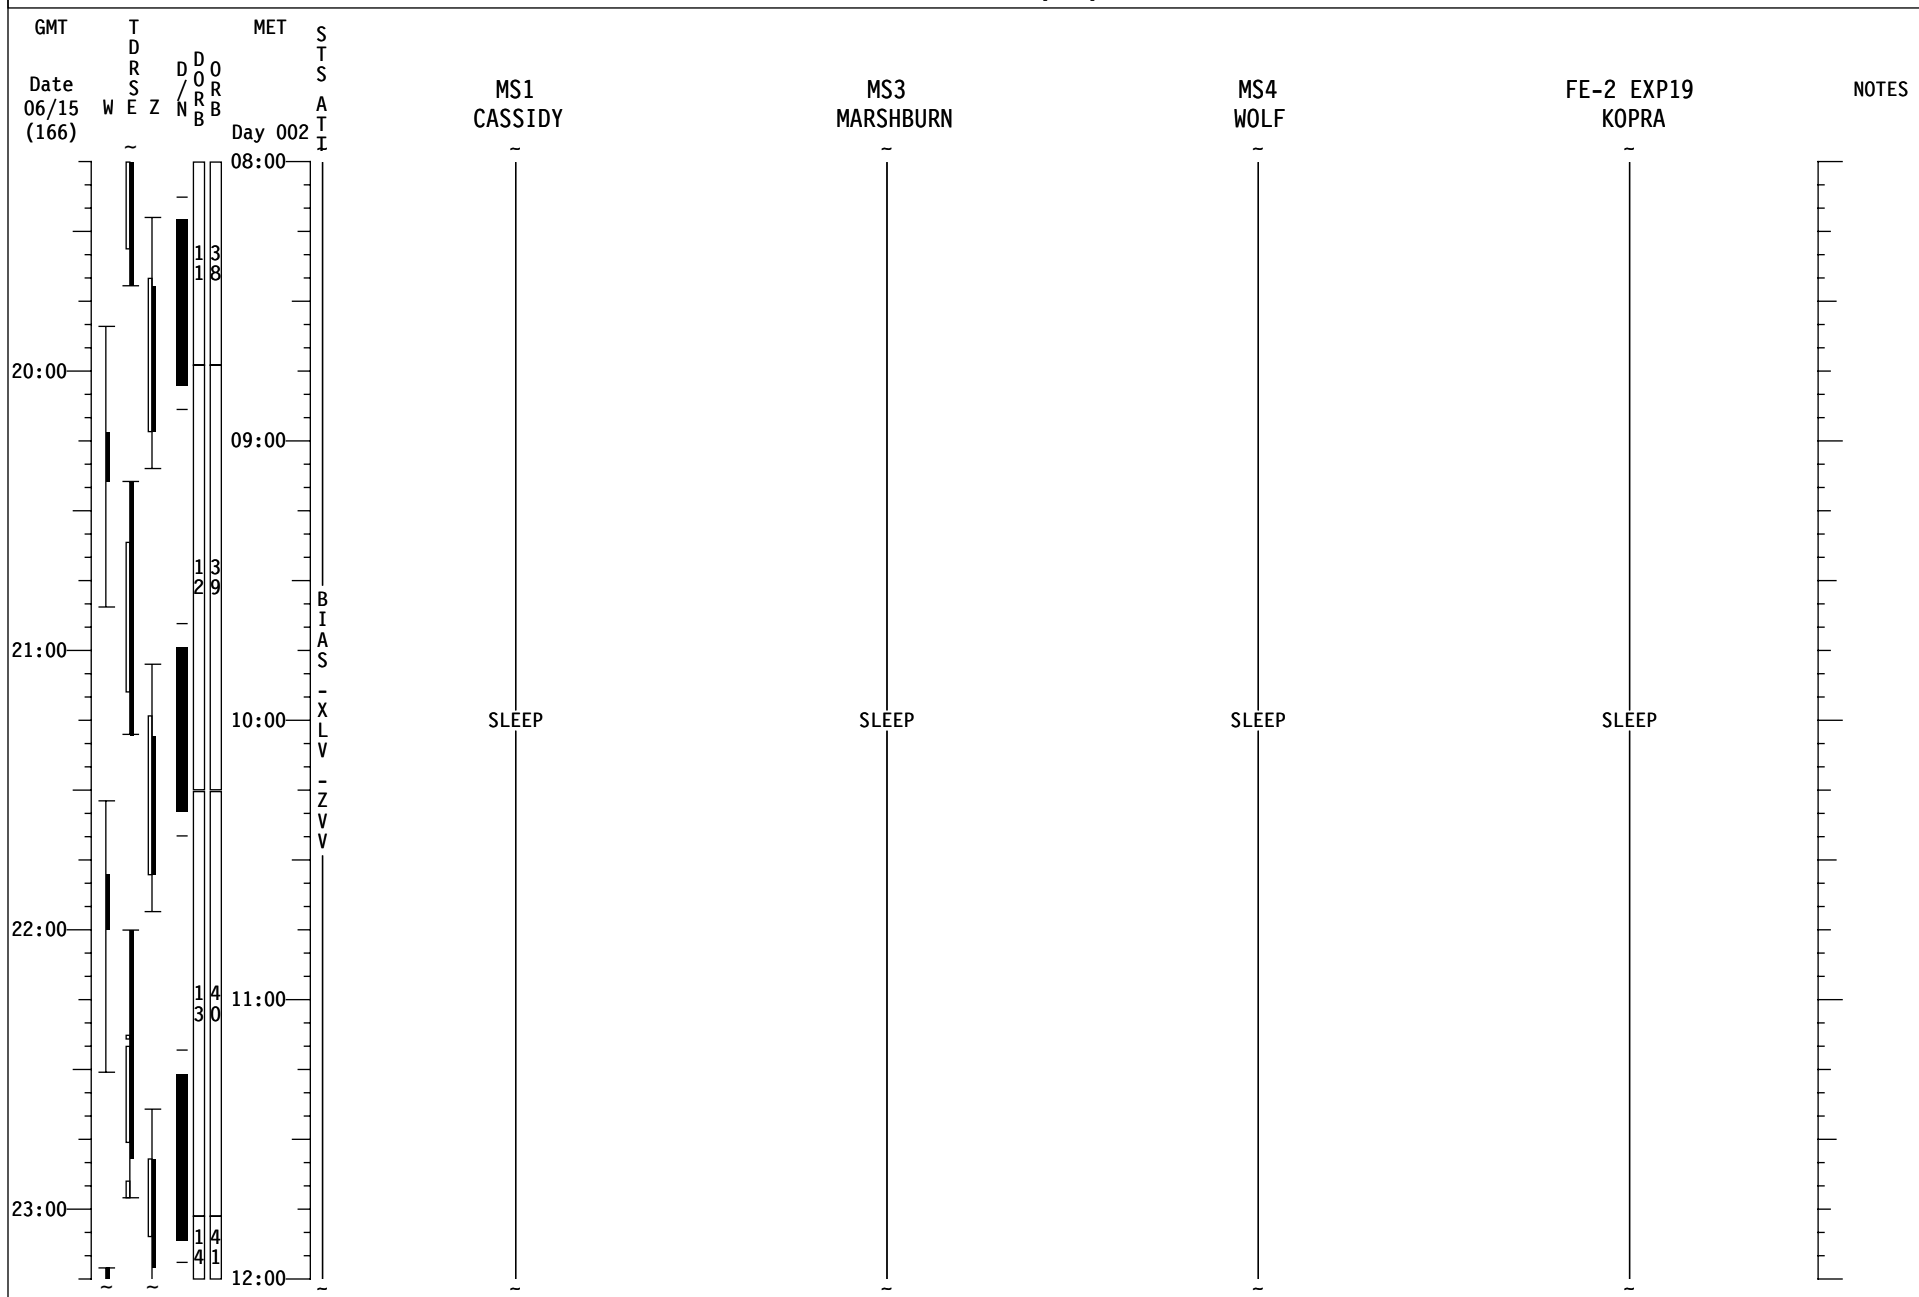

STS-127 FD (03)

STS-127 FD (03)

STS-127 FD (03)

STS-127 FD (03)

STS-127 FD (04)

STS-127 FD (04)

STS-127 FD (04)

GMT	TDRS W E Z	MET Day 002	S T S A T I	CDR POLANSKY	PLT HURLEY	MS2 PAYETTE	NOTES
Date 06/16 (167) 04:00 05:00 06:00 07:00 20:00	D O R B 1 3 2 4 3 4 4 5 4 6	16:00 17:00 18:00 19:00 20:00	B I A S - X L V Z V V	POST-SLEEP ACTIVITY (ORB OPS, CREW SYS) CWC-I FILL (ORB OPS, ECLS) Ref. MSG XXX DAILY TRANSFER LIST UPDATE Ref. Transfer List & MSG XXX EVA 1 INHIBIT PAD (EVA, TIMELINES) CWC-I TERM (ORB OPS, ECLS)	POST-SLEEP ACTIVITY (ORB OPS, CREW SYS) L17 Check MCIU filter screen TRANSFER OPS Ref. Transfer List & MSG XXX ROBO: 1.101 JEF UNBERTH & INSTALL Steps 1-4 EXERCISE EXERCISE EXERCISE MEAL	POST-SLEEP ACTIVITY (ORB OPS, CREW SYS) EXERCISE EXERCISE CWC-I FILL (ORB OPS, ECLS) Ref. MSG XXX P/TV06 ROBOTICS OPERATIONS (PHOTO/TV, SCENES) SETUP P/TV07 EVA (PHOTO/TV, SCENES) SETUP CWC-I TERM (ORB OPS, ECLS) P/TV07 EVA (PHOTO/TV, SCENES) OPS J-ROBO: 1.403 JEMRMS BUS MONITOR OPS Steps 1 & 2 1.102 ACTIVE EFBM OPS FOR JEF BERTHING (ASSY OPS, ACT & C/O) Steps 6-10	UPLINK β21 + Mask Box 2,4,8
				JOINT OPS: 3.102 NITROGEN TRANSFER INITIATION Verify MCC-H complete with Step 2, then perform Steps 3-4.4, 5.1 CWC-I TRANSFER Transfer 2 CWC-Is to ISS	TRANSFER OPS Ref. Transfer List & MSG XXX TRANSFER OPS Ref. Transfer List & MSG XXX TRANSFER OPS Ref. Transfer List & MSG XXX	P/TV07 EVA (PHOTO/TV, SCENES) OPS	