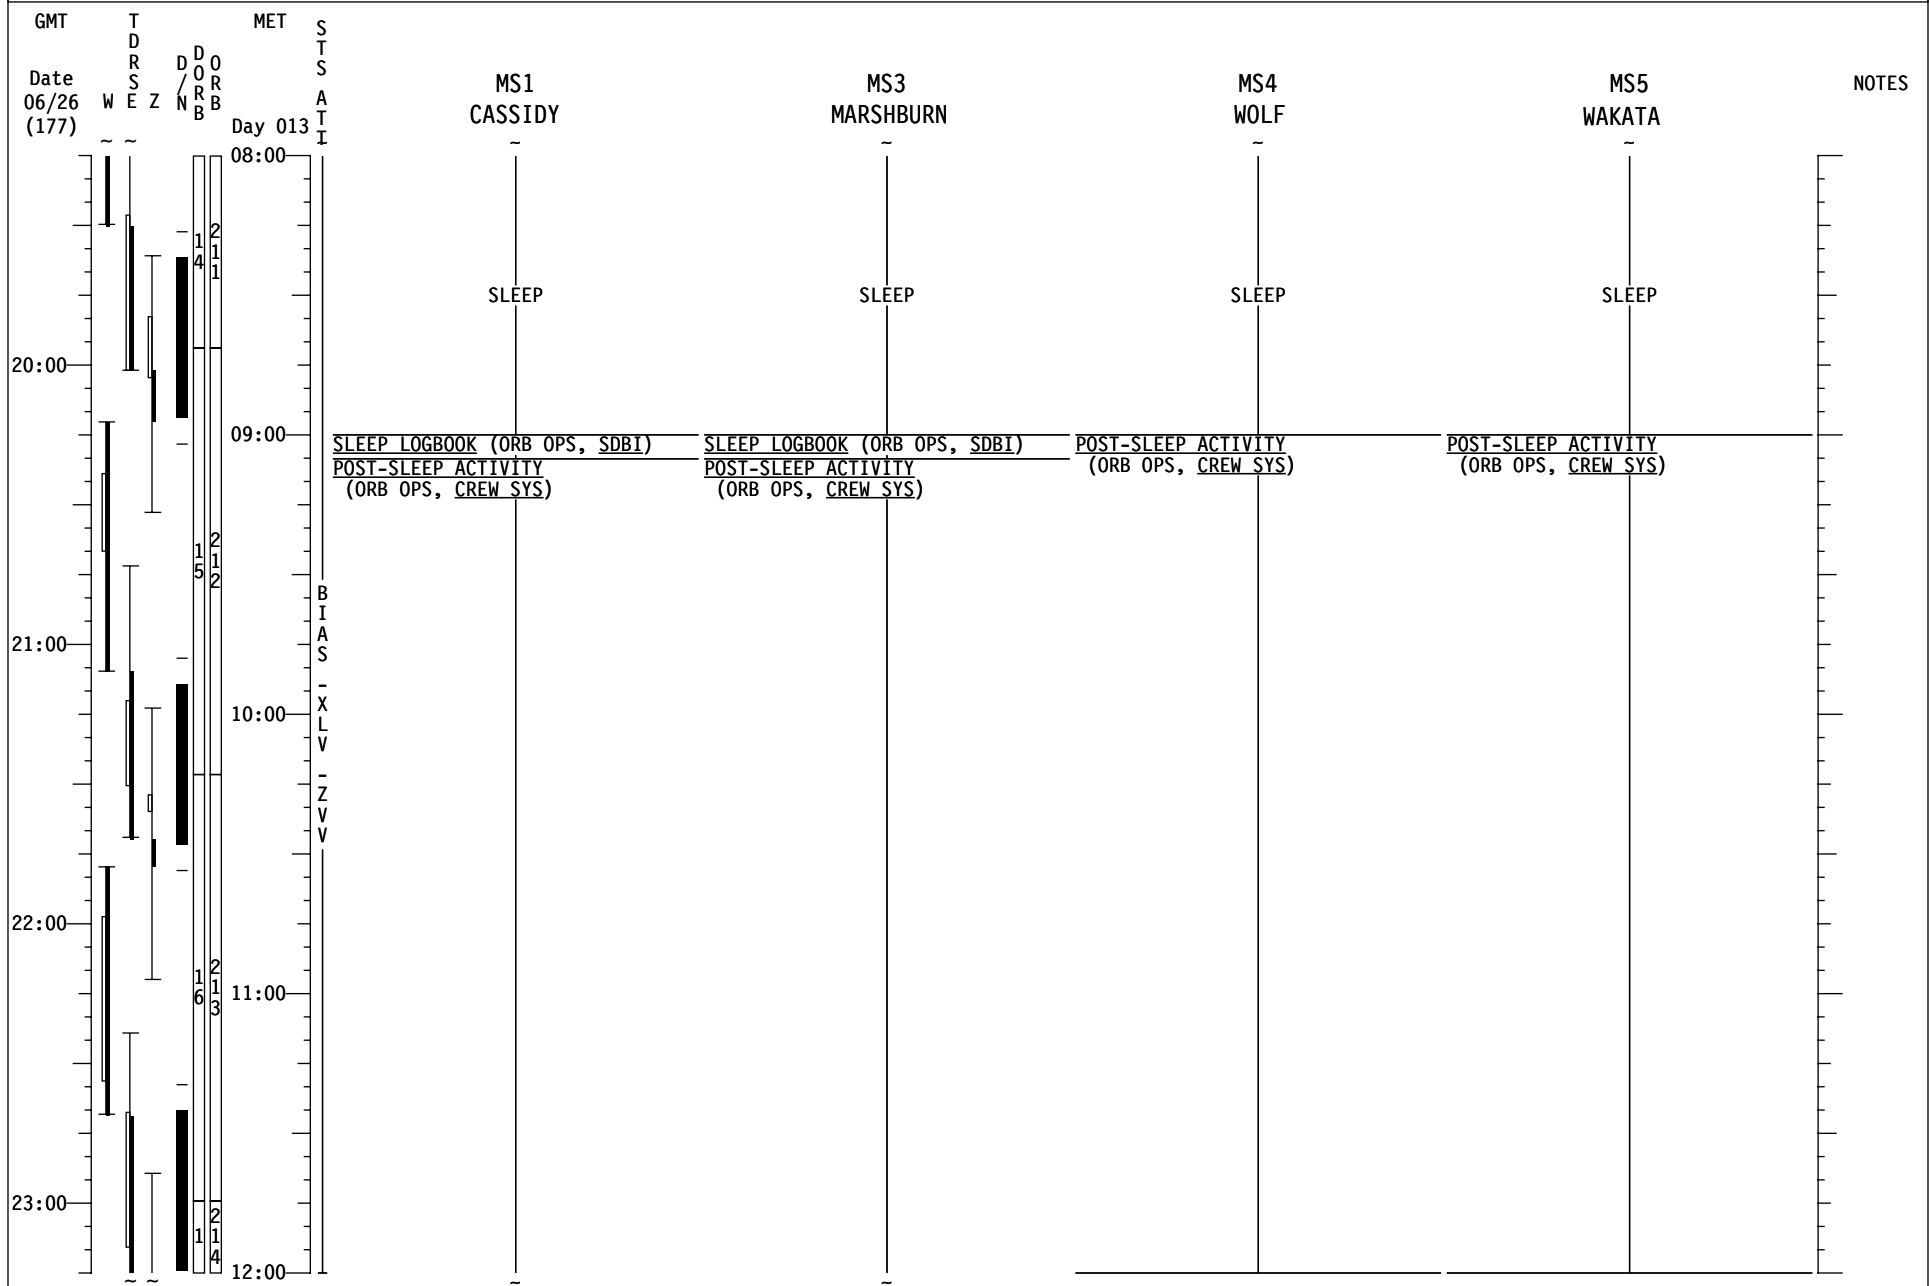

STS-127 FD (15)