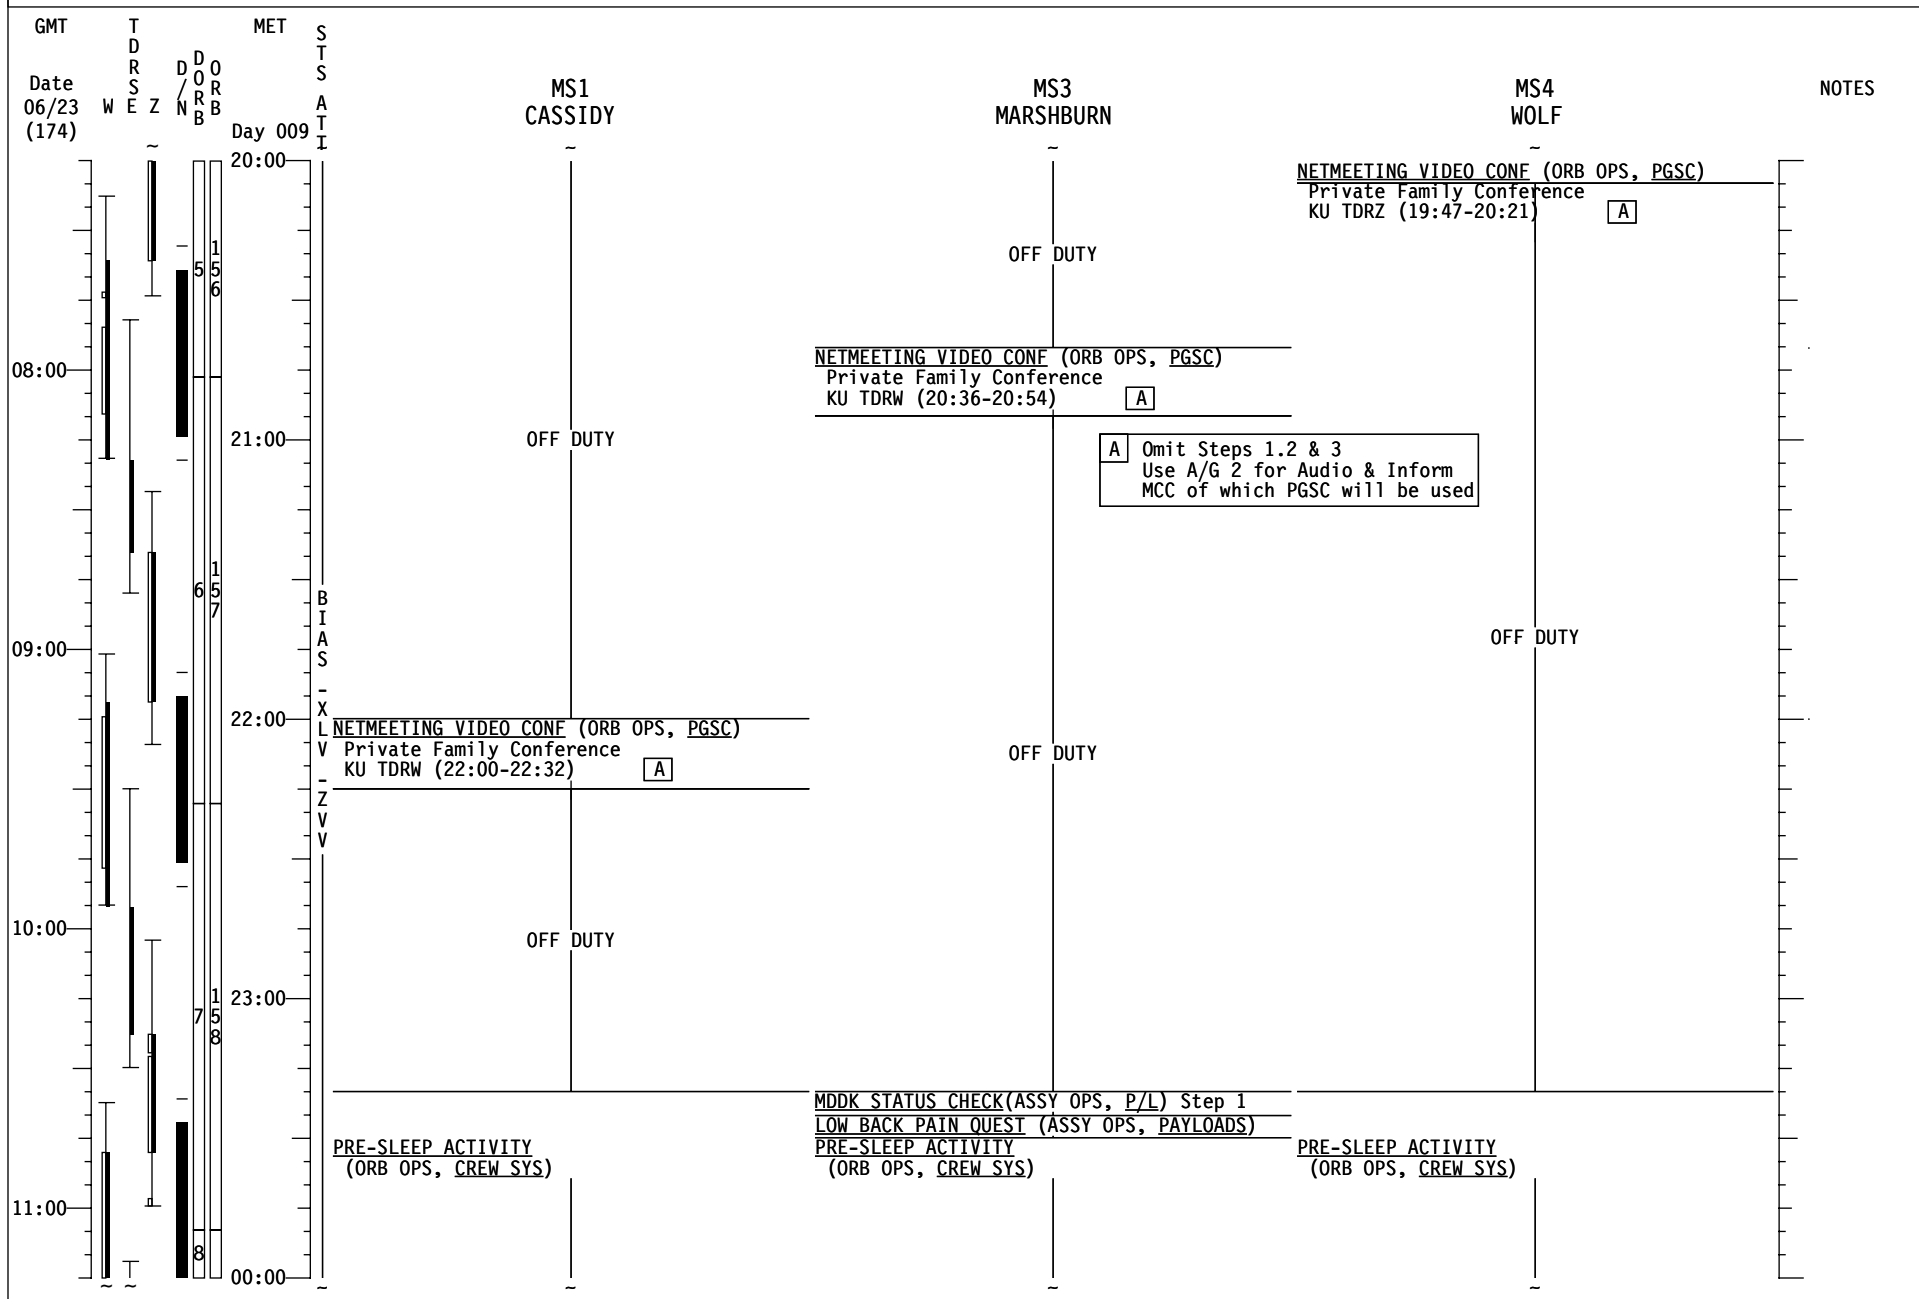

STS-127 FD (11)