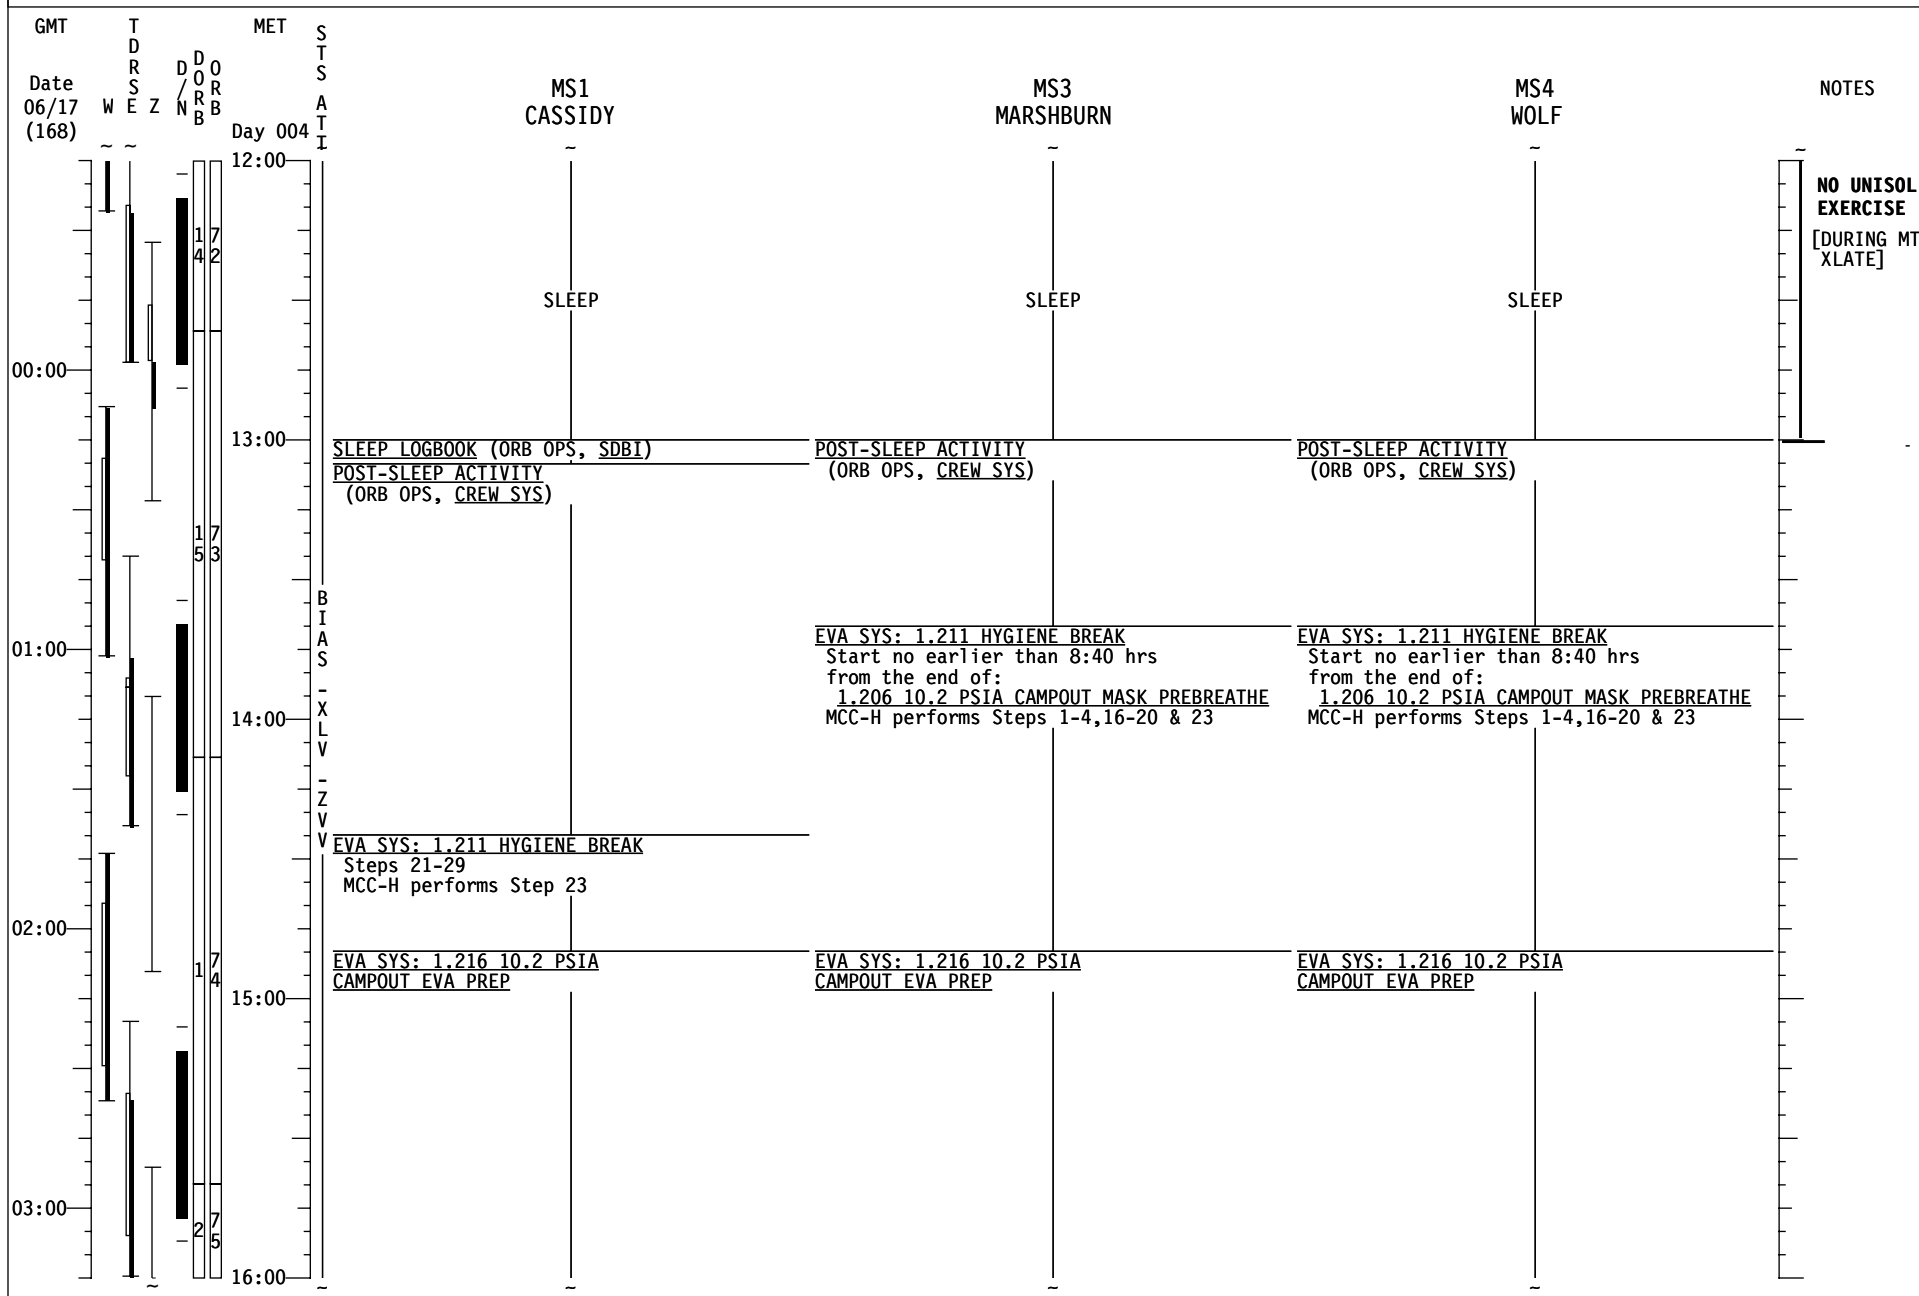

STS-127 FD (06)