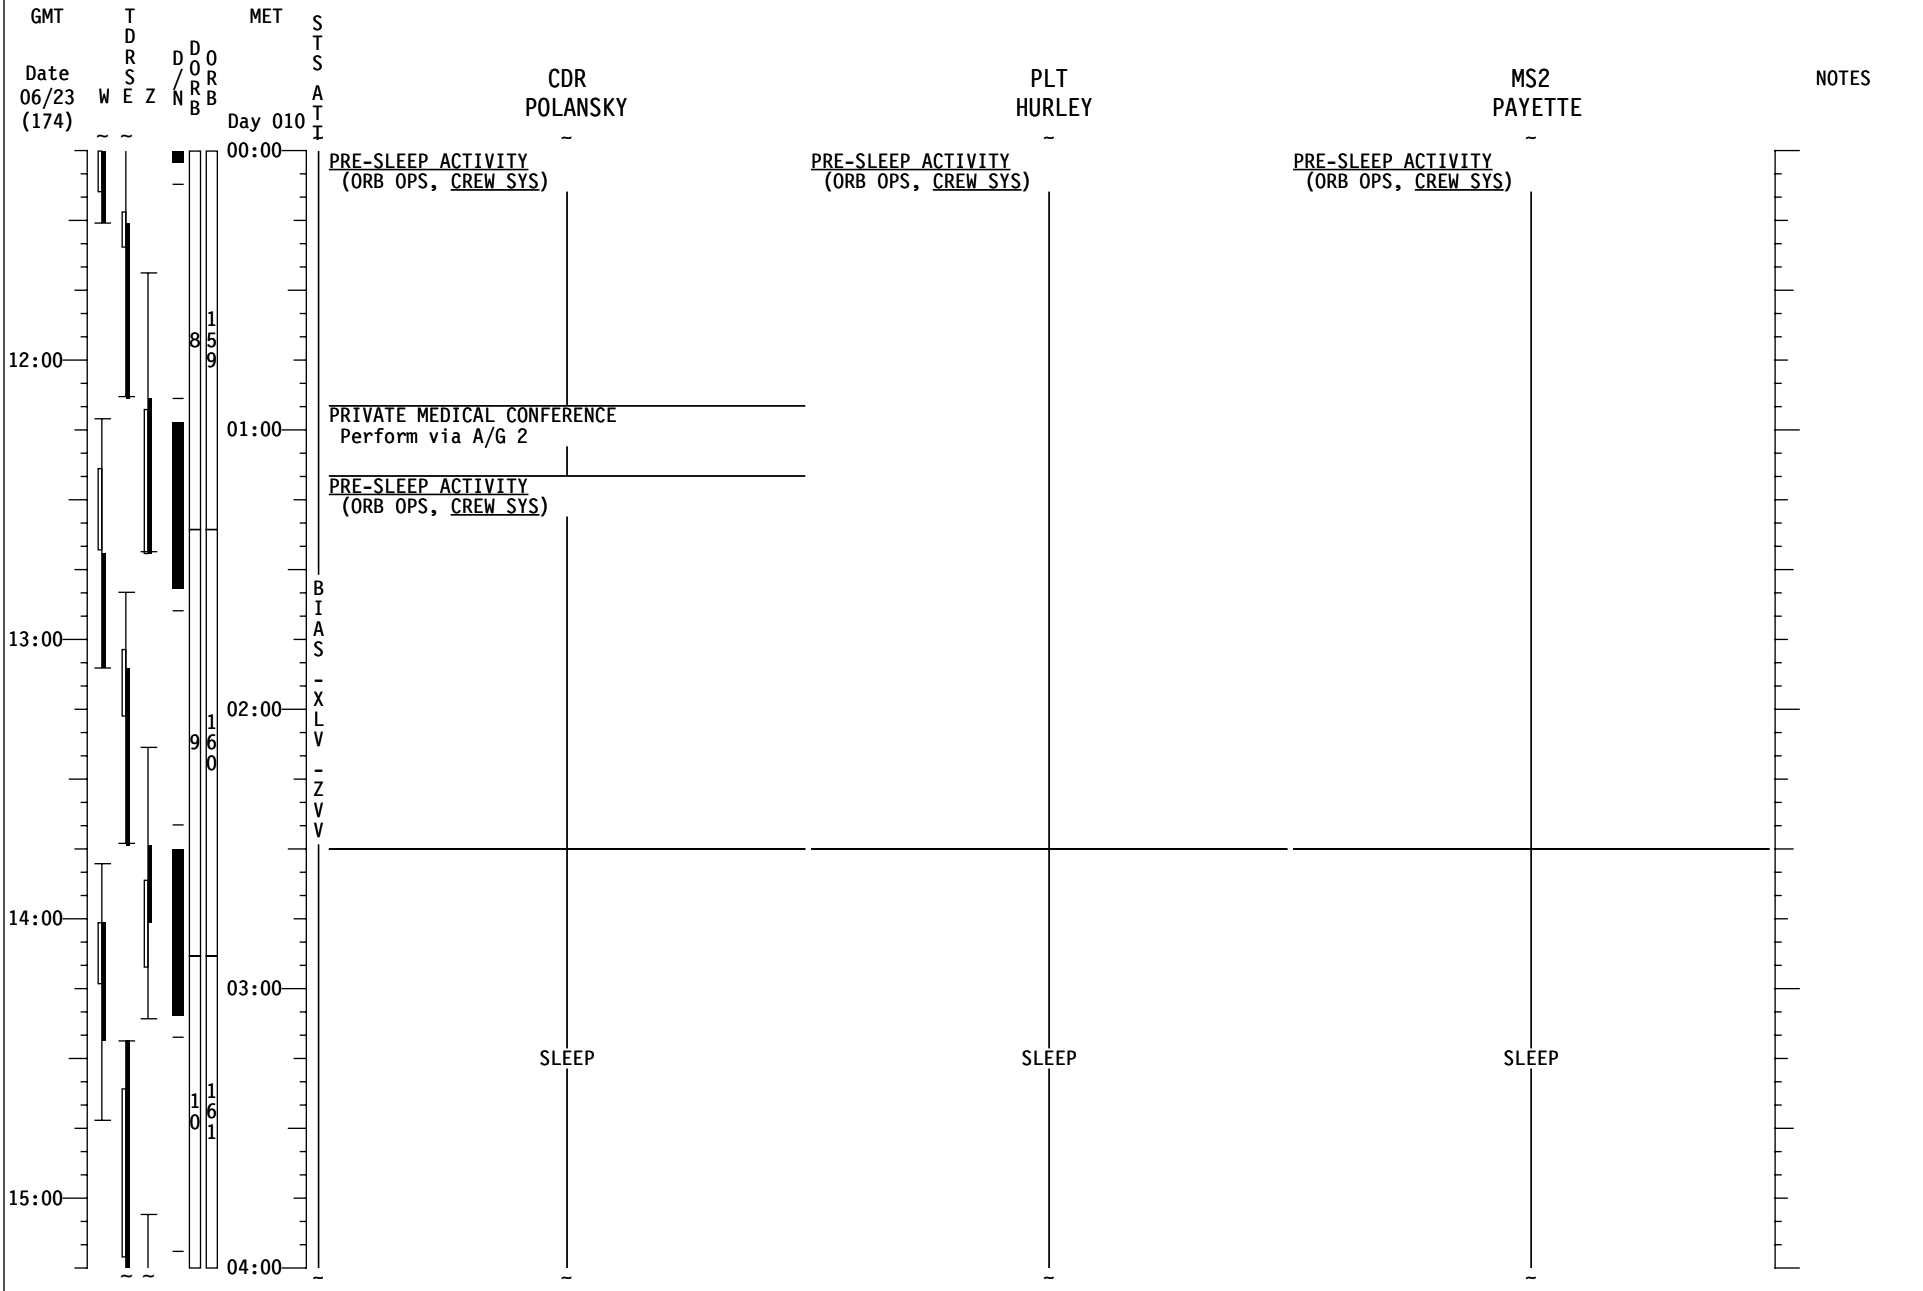

STS-127 FD (11)