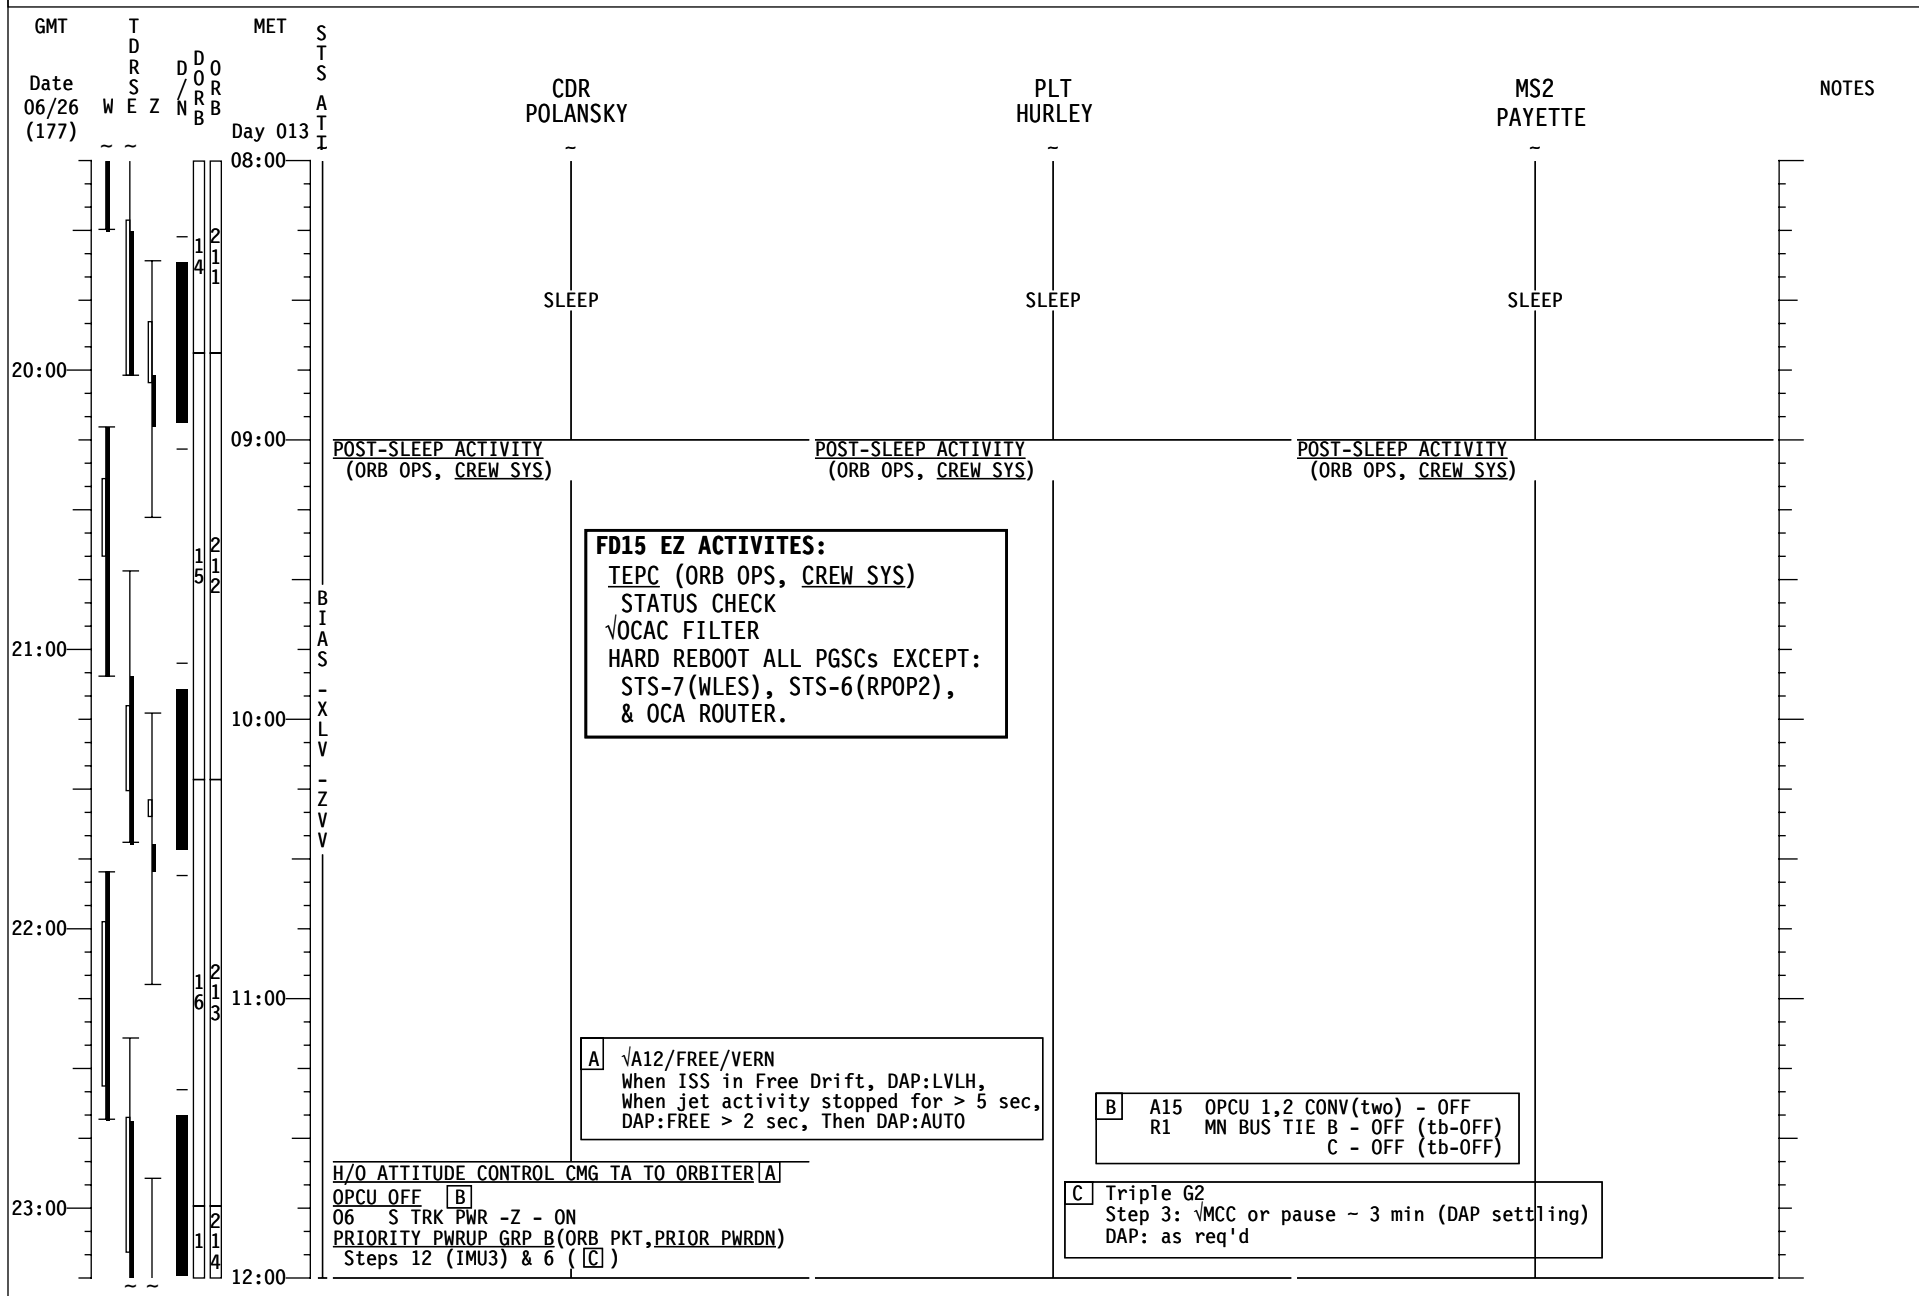

STS-127 FD (15)