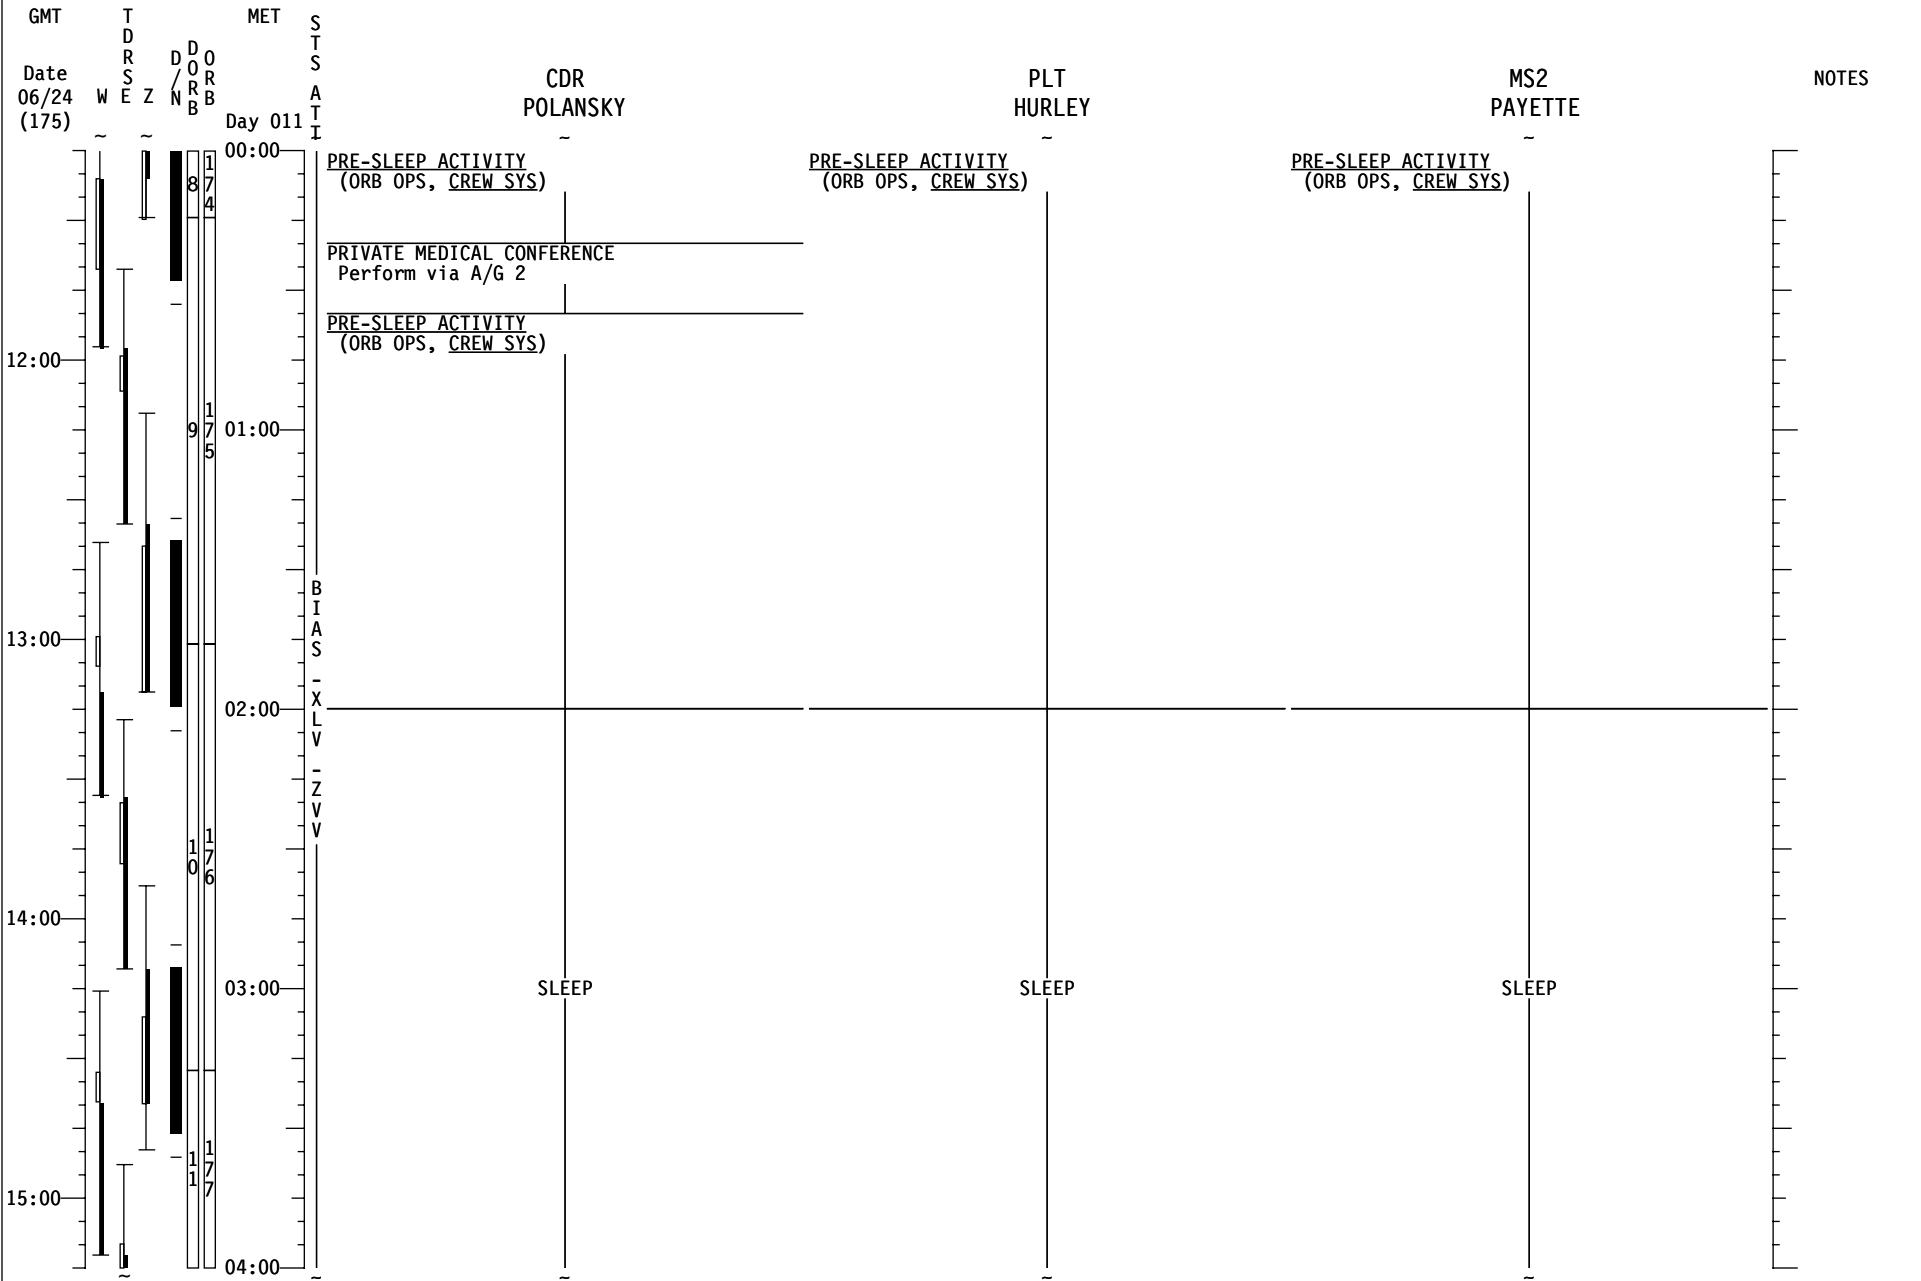

STS-127 FD (12)