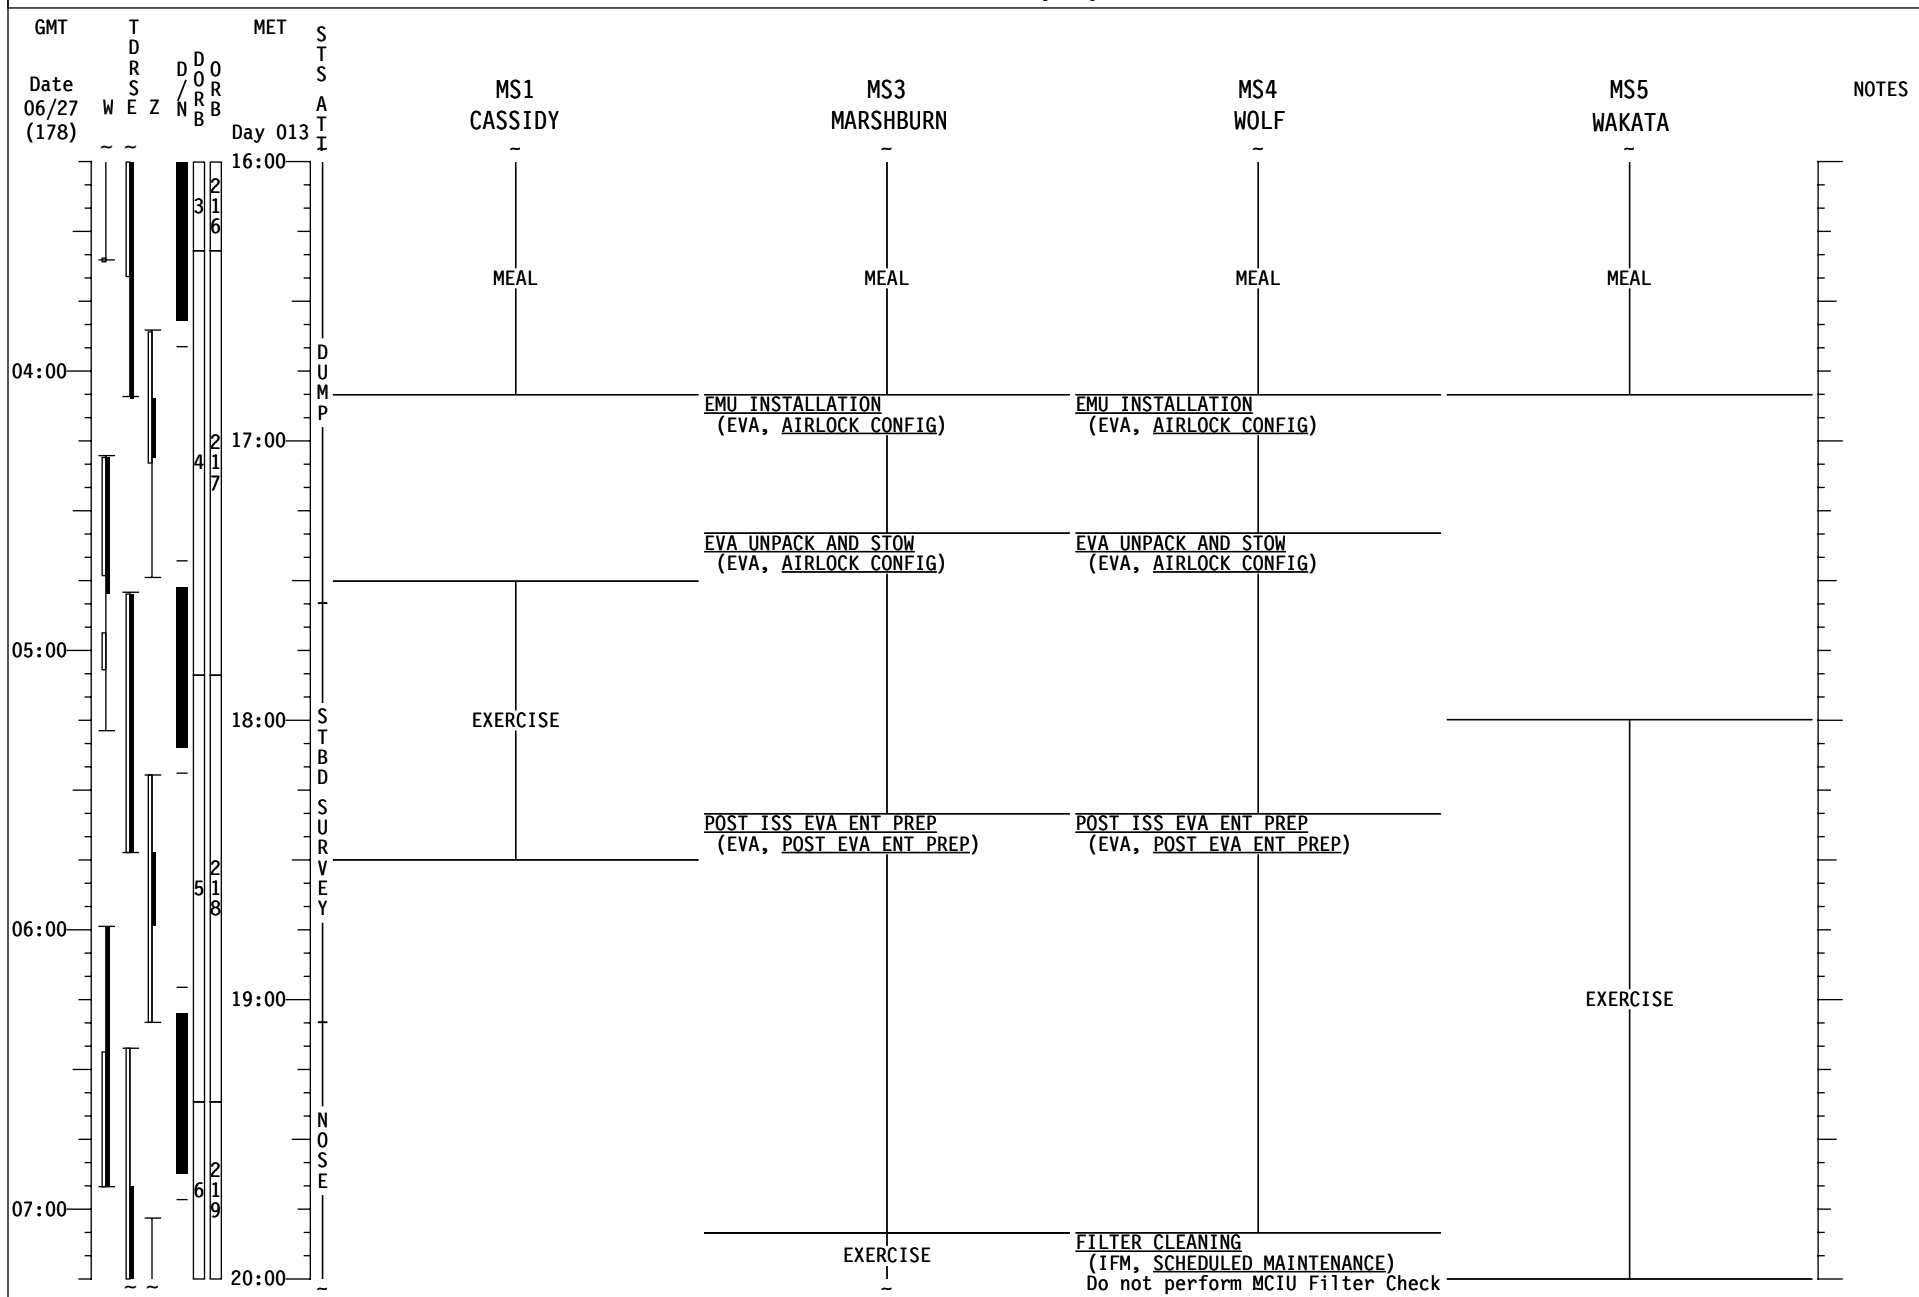

STS-127 FD (15)

STS-127 FD (15)

STS-127 FD (15)

STS-127 FD (15)

GMT	TDRSEZ	MET	SATS	CDR POLANSKY	PLT HURLEY	MS2 PAYETTE	NOTES
Date 06/27 (178)	W E Z	Day 013	STS				
	DORB						
08:00				<u>OBSS LDRI/IDC RCC SURVEY - NOSE CAP</u> (PDRS, OBSS OPERATIONS) <u>IMU STAR OF OPPTY ALIGN (ORB OPS, GNC)</u> Perform Port Survey Steps 1-3 prior to mnvr MNVR (TRK) BIAS -YSI (Port Survey) TG=4 BV=5 P=0 Y=323 OM=300 A14/AUTO/VERN, RCC SURVEY-PORT Step 10 cmplt, Init TRK <u>OBSS LDRI/IDC RCC SURVEY - PORT</u> (PDRS, OBSS OPERATIONS)	<u>OBSS LDRI/IDC RCC SURVEY - NOSE CAP</u> (PDRS, OBSS OPERATIONS) <u>OBSS LDRI/IDC RCC SURVEY - PORT</u> (PDRS, OBSS OPERATIONS)	<u>OBSS LDRI/IDC RCC SURVEY - NOSE CAP</u> (PDRS, OBSS OPERATIONS) <u>OBSS LDRI/IDC RCC SURVEY - PORT</u> (PDRS, OBSS OPERATIONS)	
09:00							
10:00				<u>MNVR (TRK) -ZLV -XVV</u> TG=2 BV=3 OM=0 A14/AUTO/VERN Init TRK <u>LOW BACK PAIN QUEST (ASSY OPS, PAYLOADS)</u> <u>PRE-SLEEP ACTIVITY</u> (ORB OPS, CREW SYS)	<u>OBSS BERTH</u> (PDRS, OBSS OPERATIONS) Record Camera D	<u>OBSS BERTH</u> (PDRS, OBSS OPERATIONS) Record Camera D	
11:00					<u>LOW BACK PAIN QUEST (ASSY OPS, PAYLOADS)</u> <u>PRE-SLEEP ACTIVITY</u> (ORB OPS, CREW SYS)	<u>LOW BACK PAIN QUEST (ASSY OPS, PAYLOADS)</u> <u>PRE-SLEEP ACTIVITY</u> (ORB OPS, CREW SYS)	
00:00							