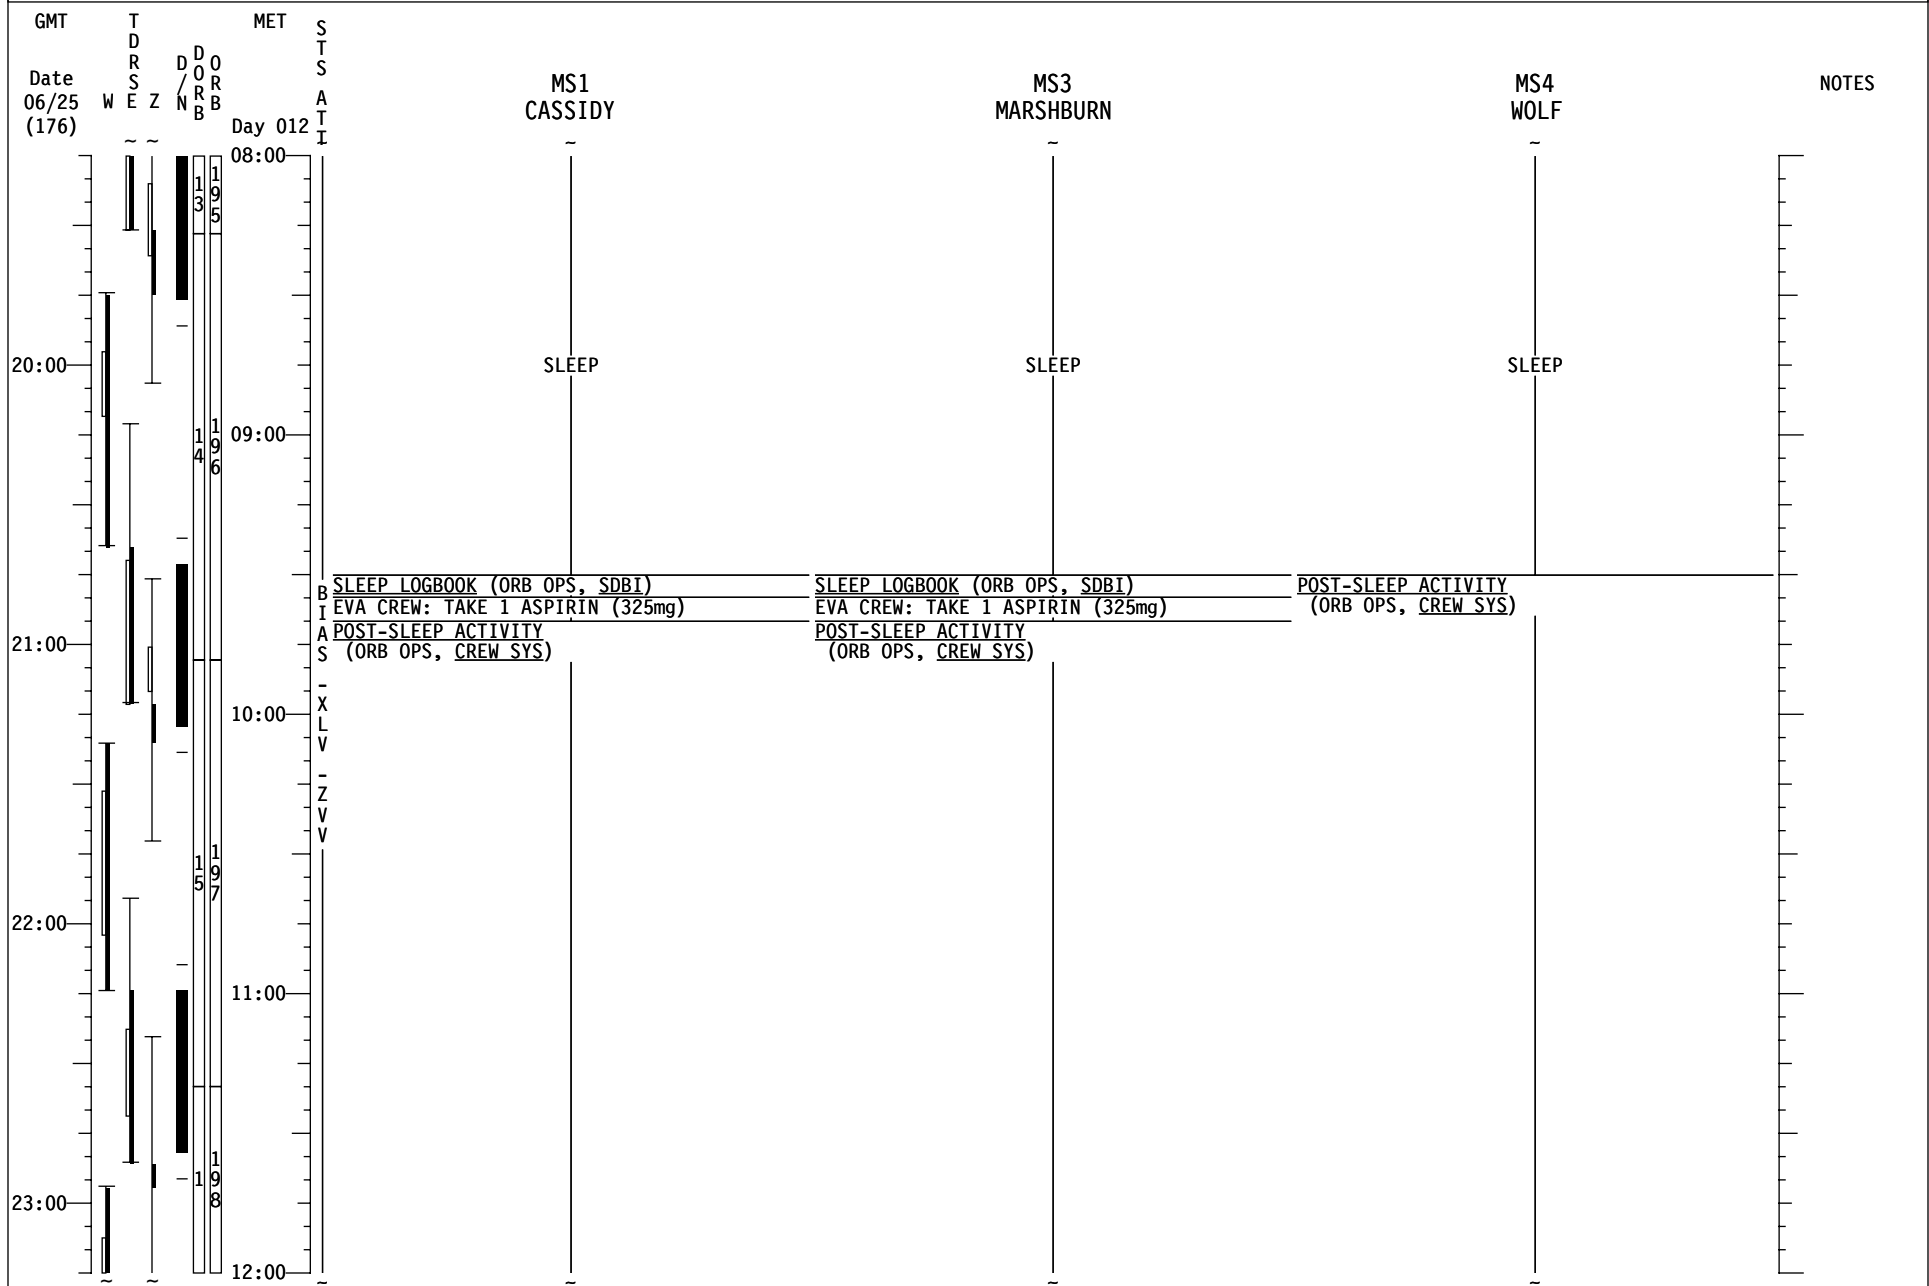

STS-127 FD (14)