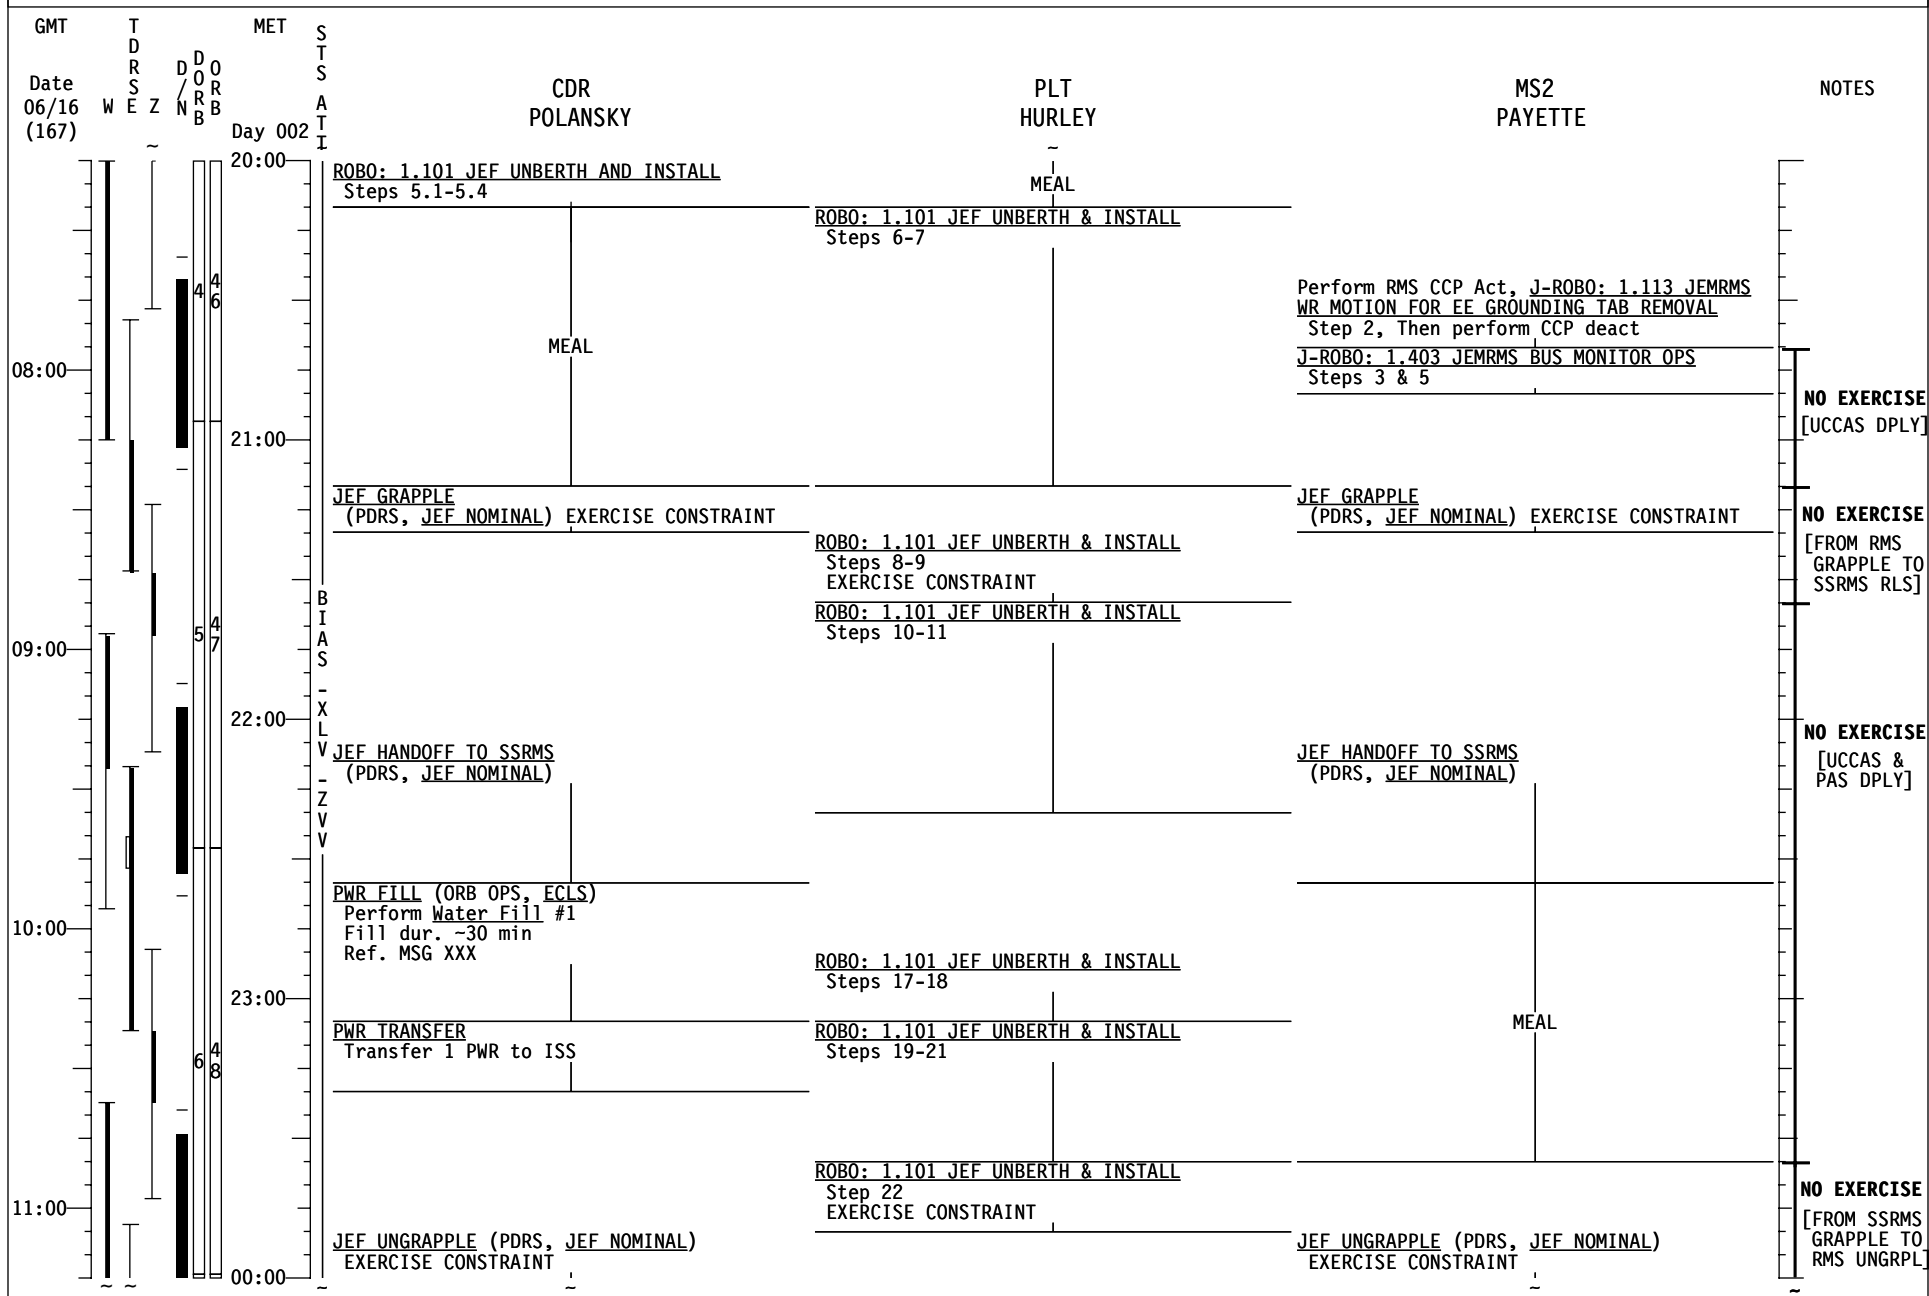

STS-127 FD (04)