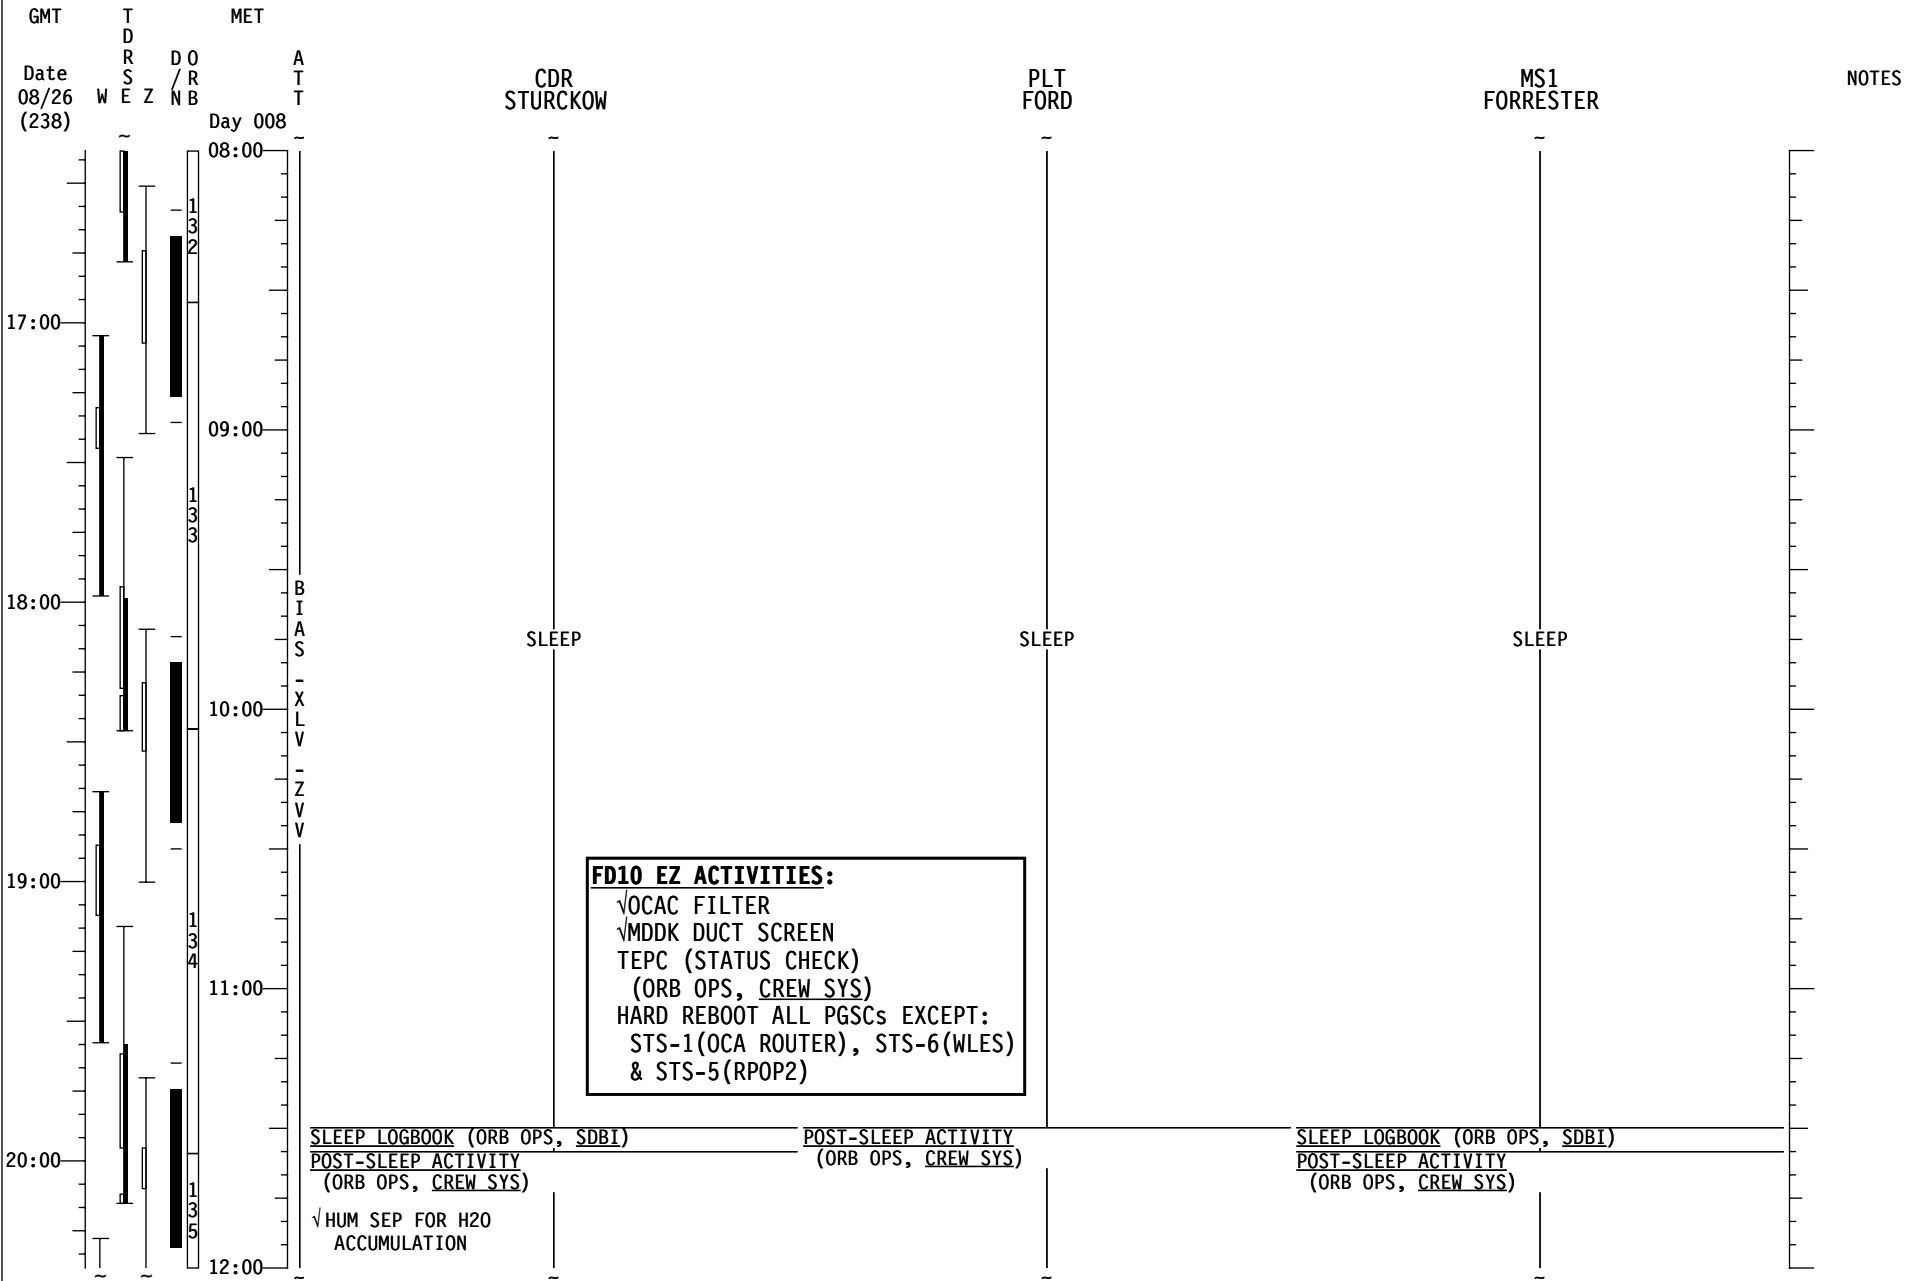

STS-128/17A FD10