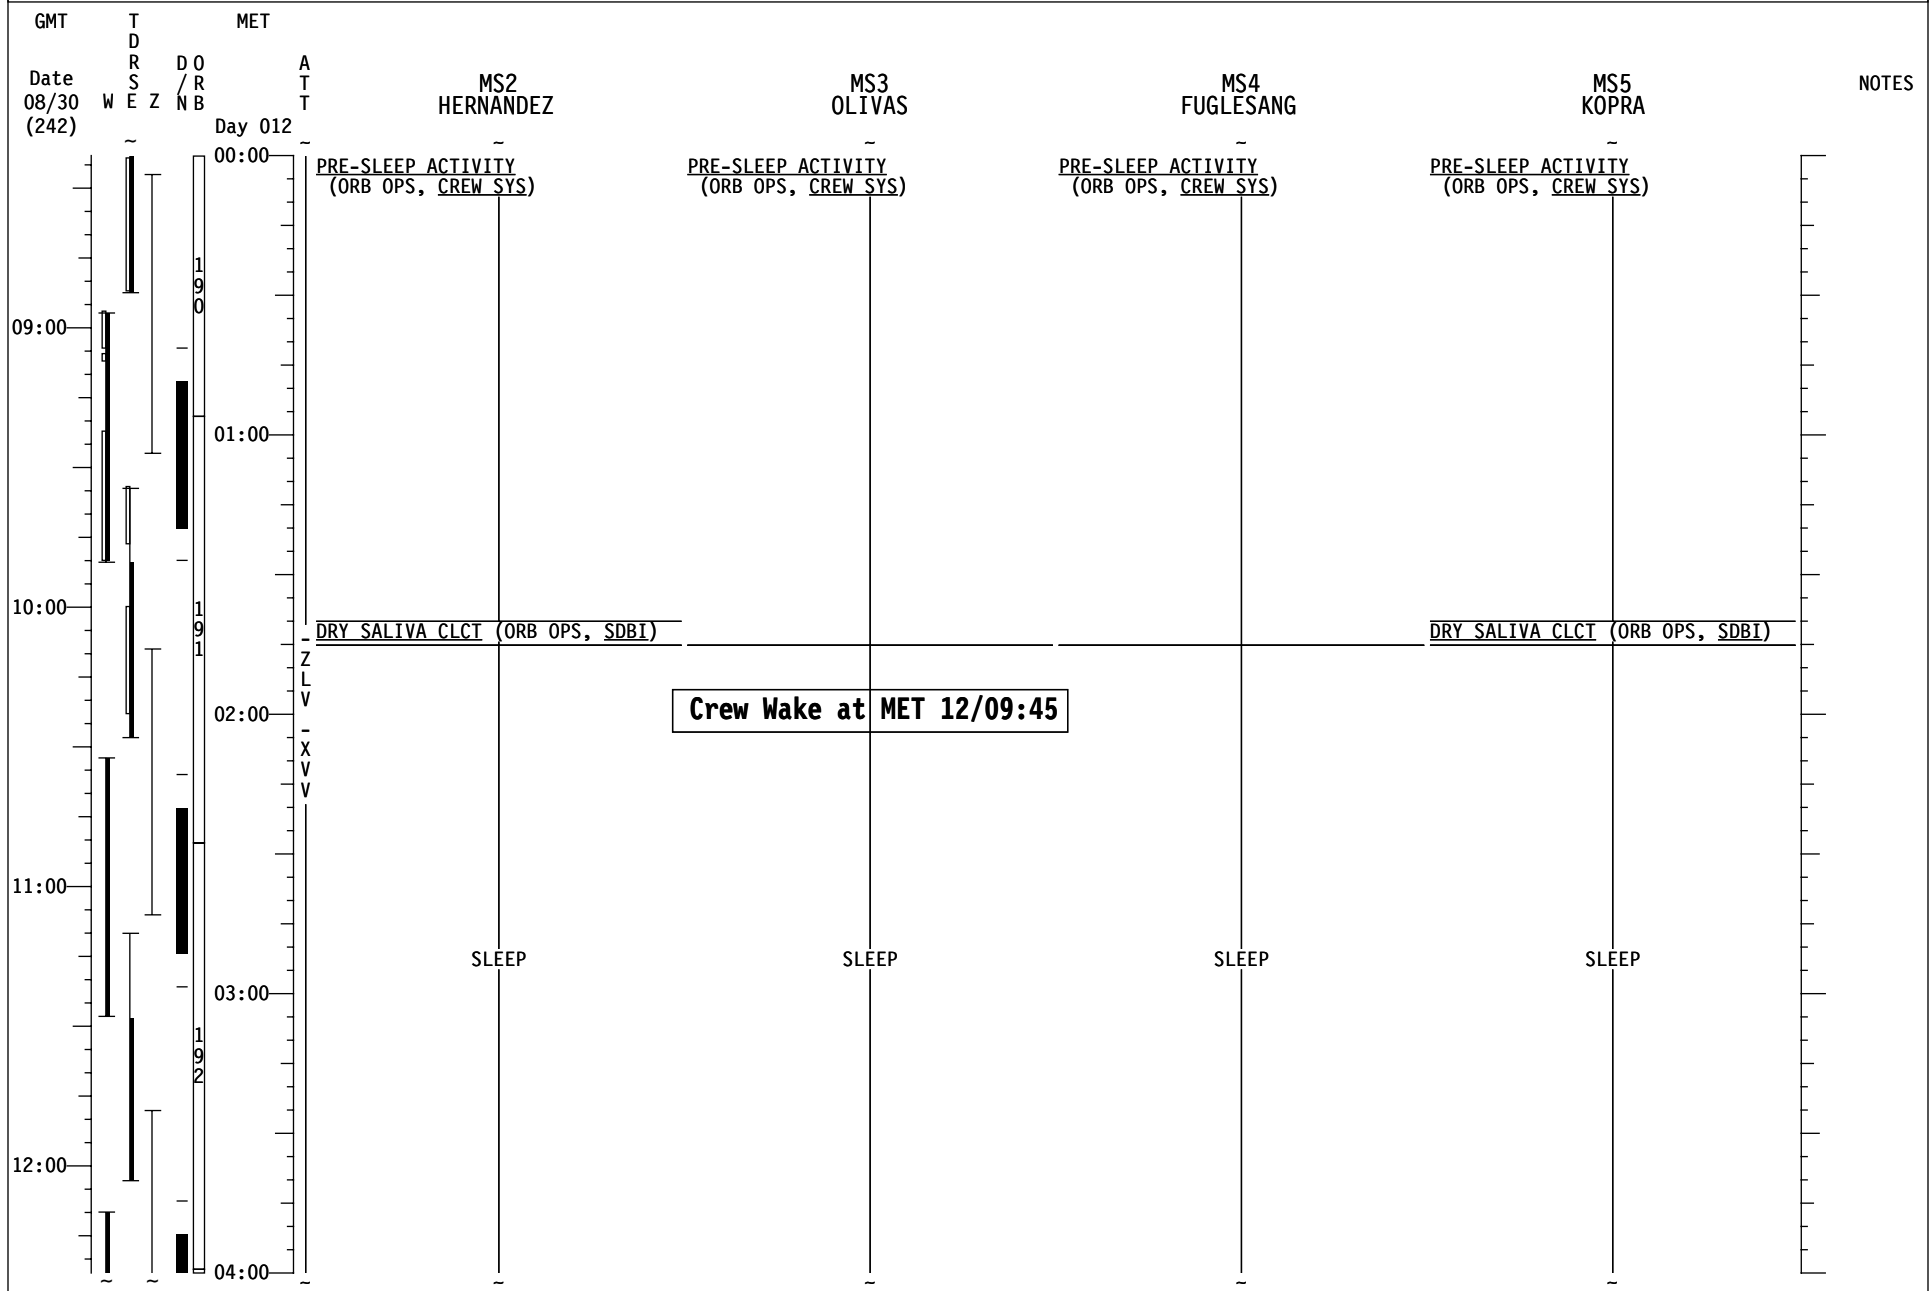

STS-128/17A FD13