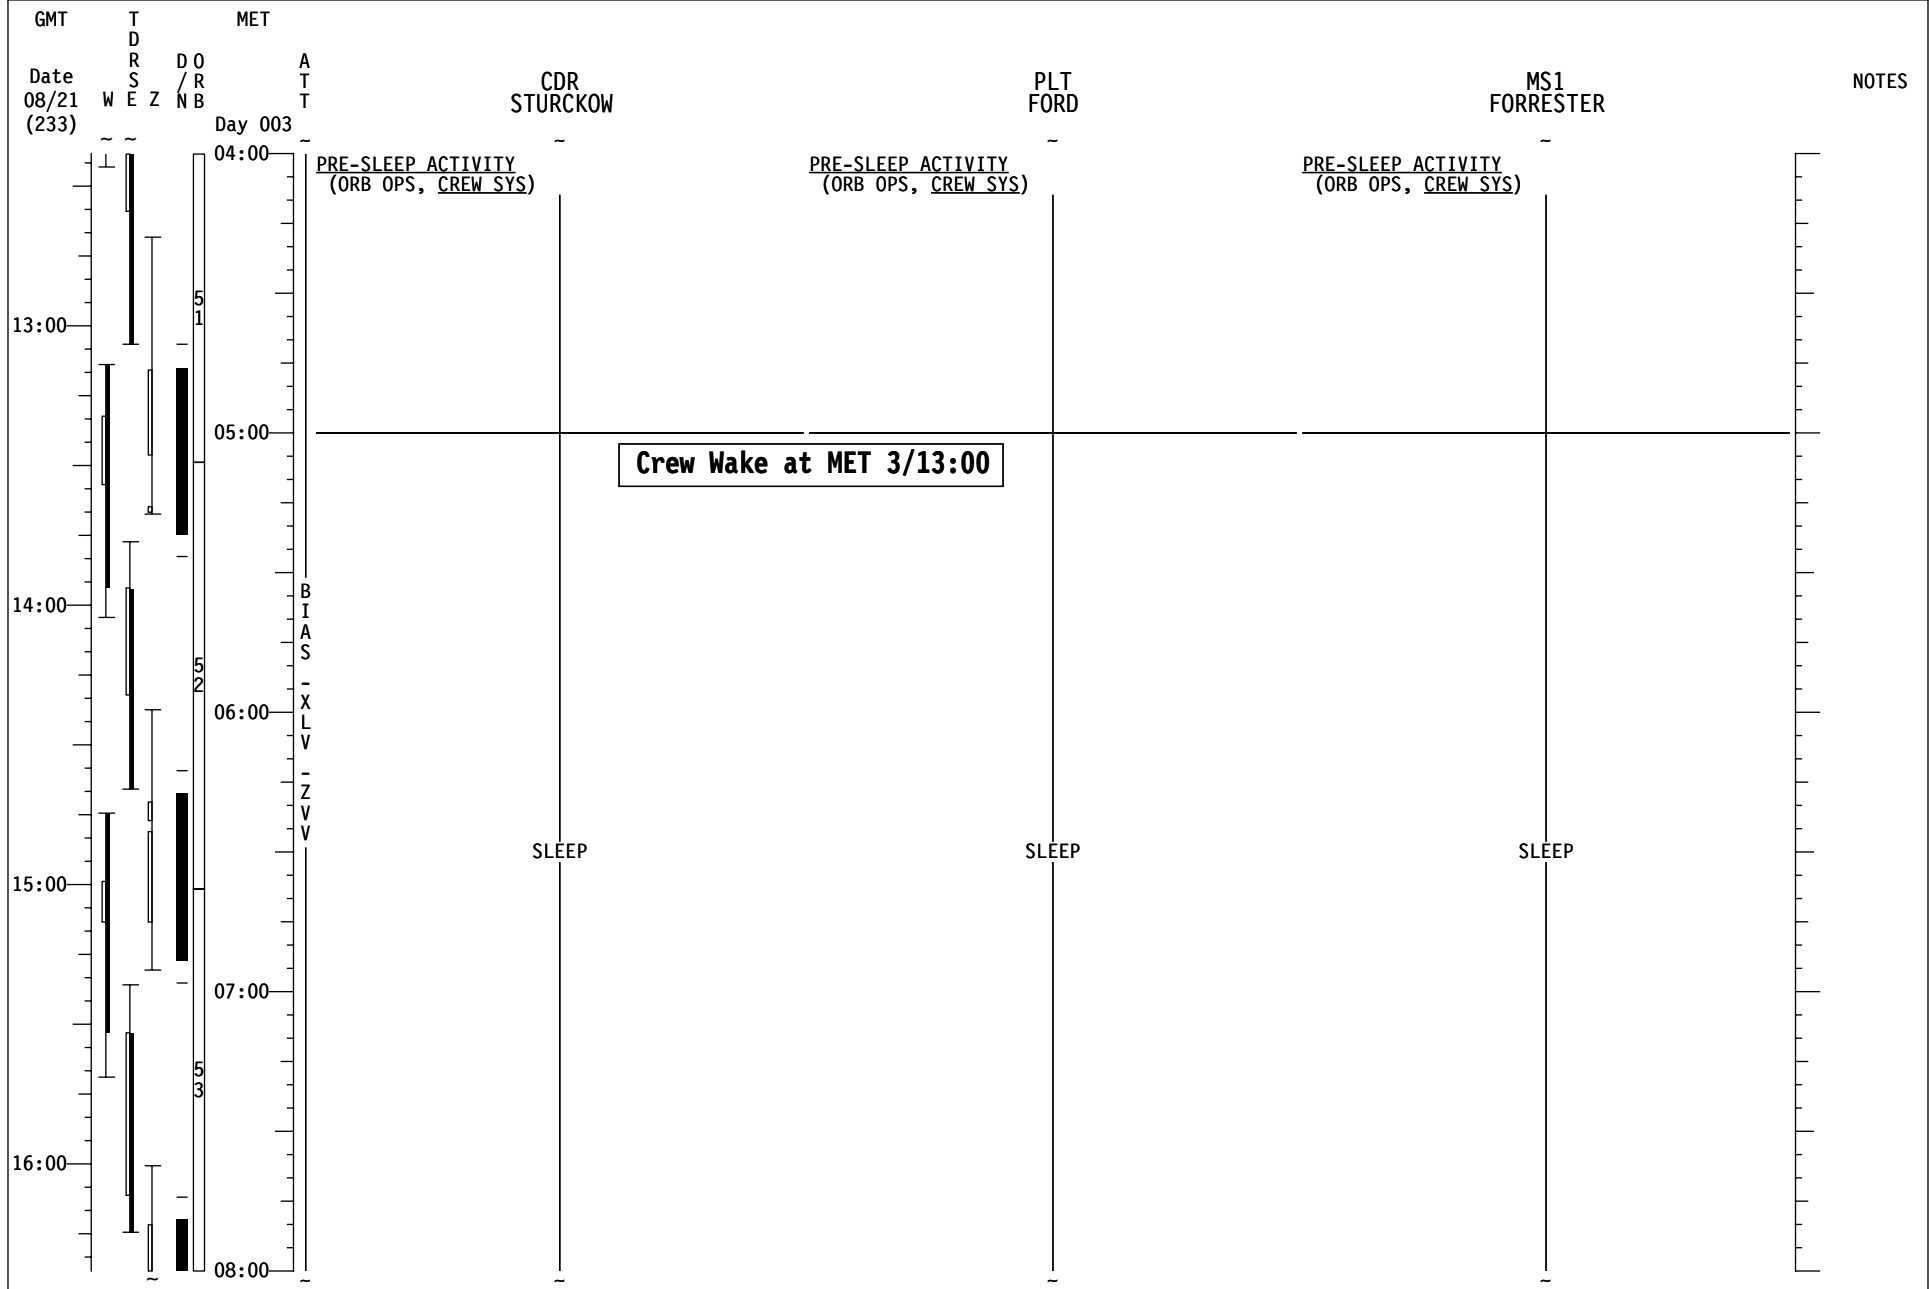

STS-128/17A FD04