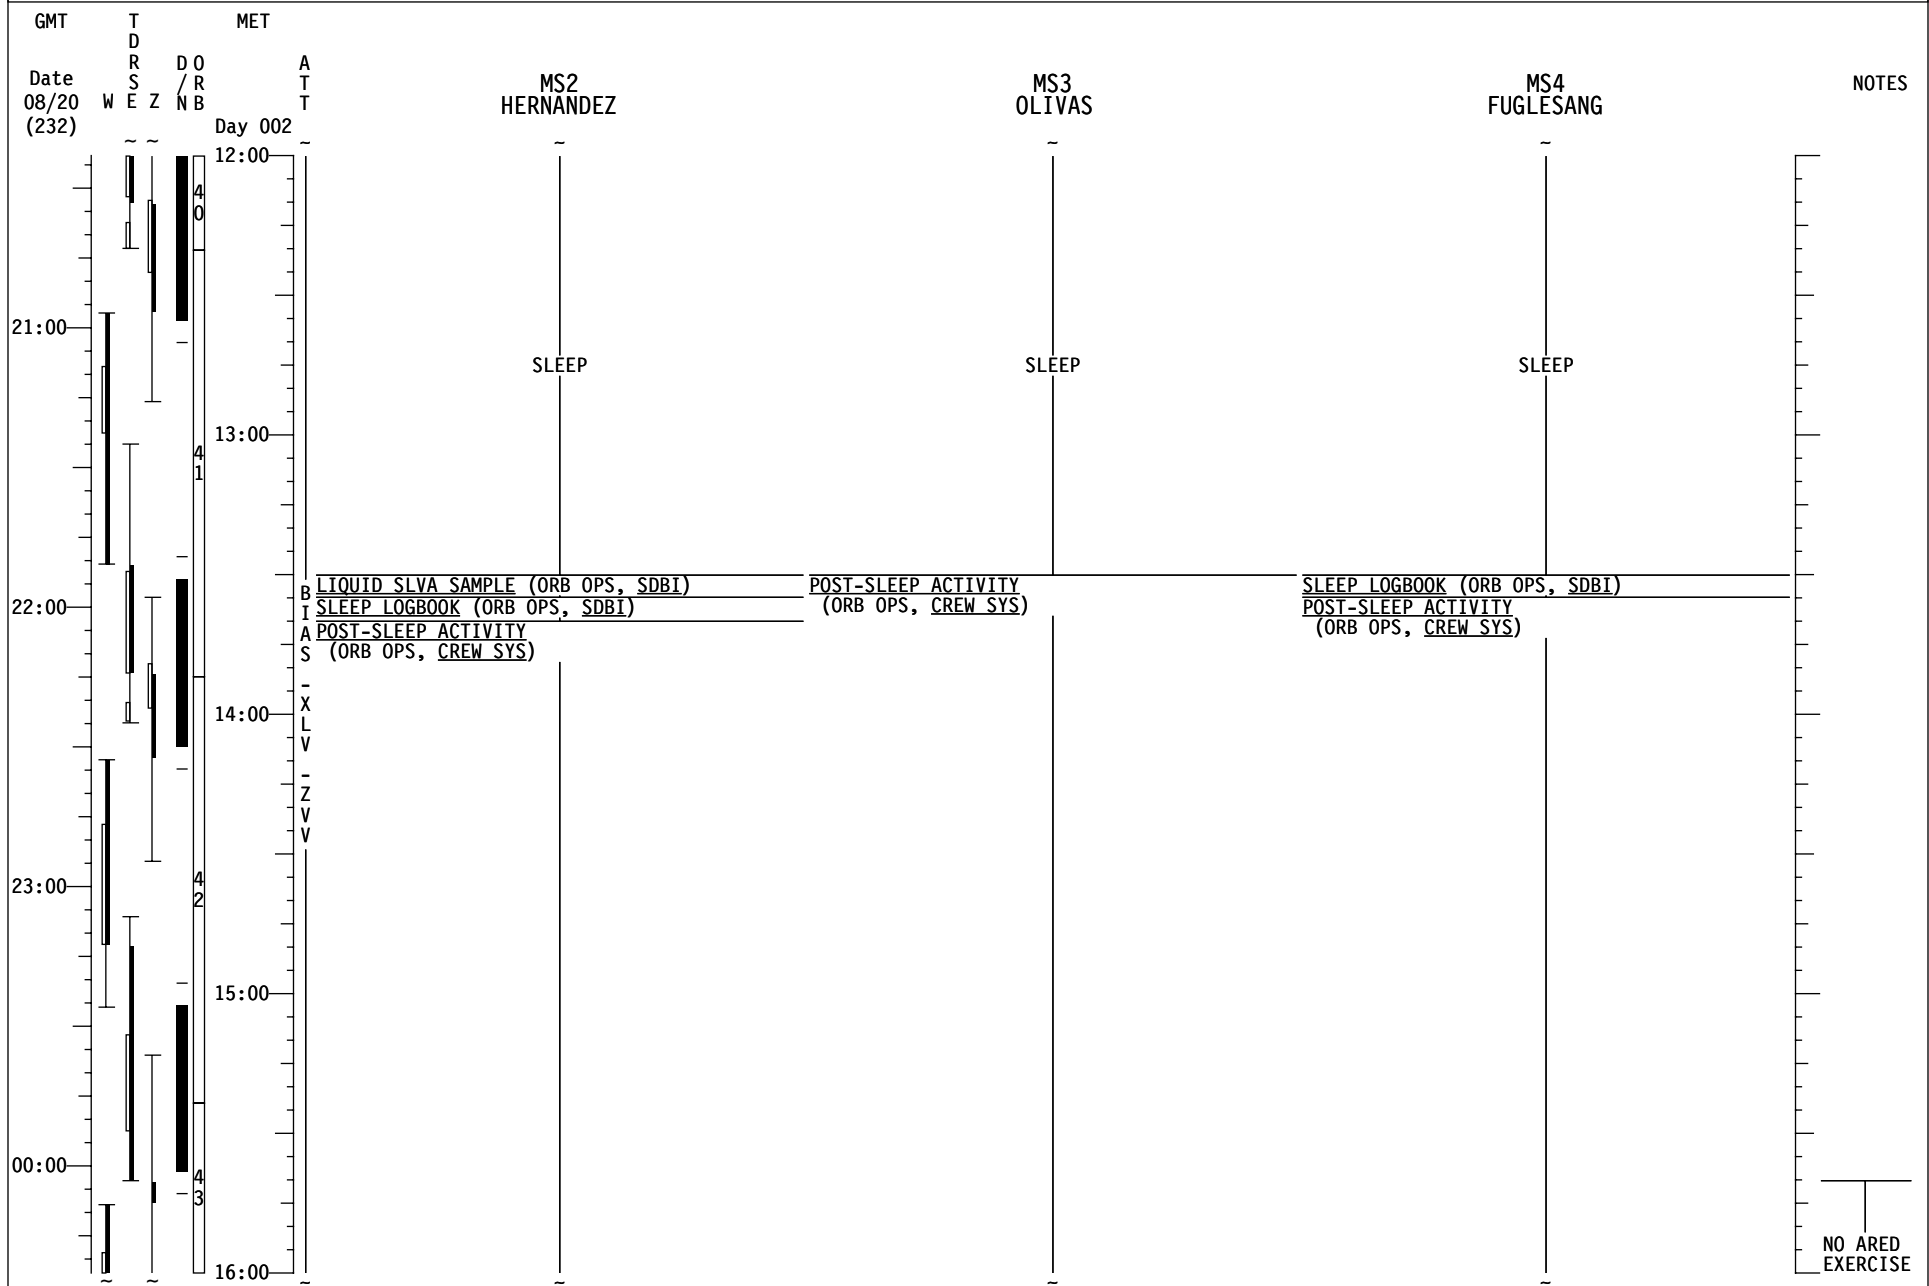

STS-128/17A FD04

NO ARED EXERCISE