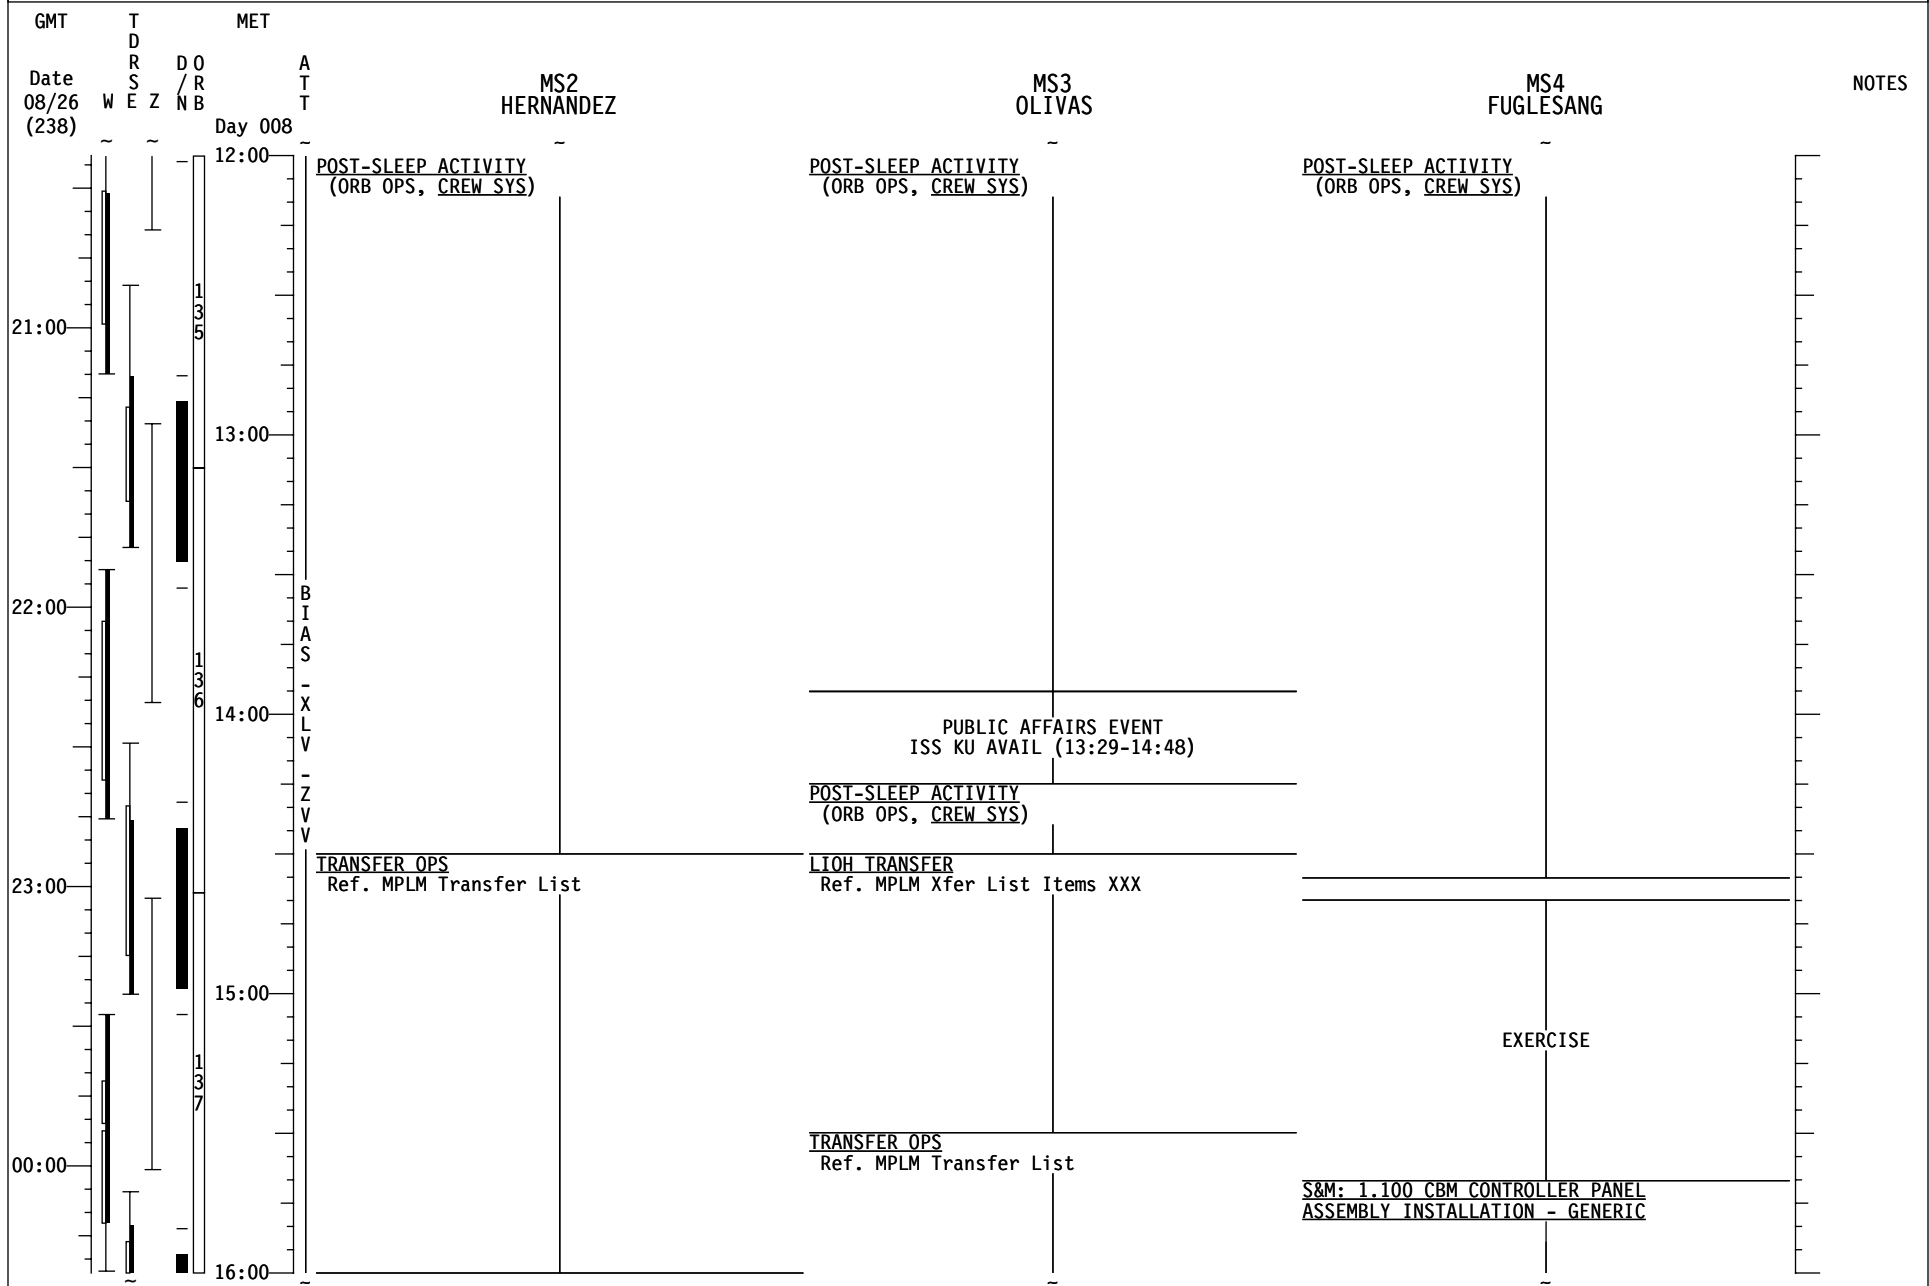

STS-128/17A FD10