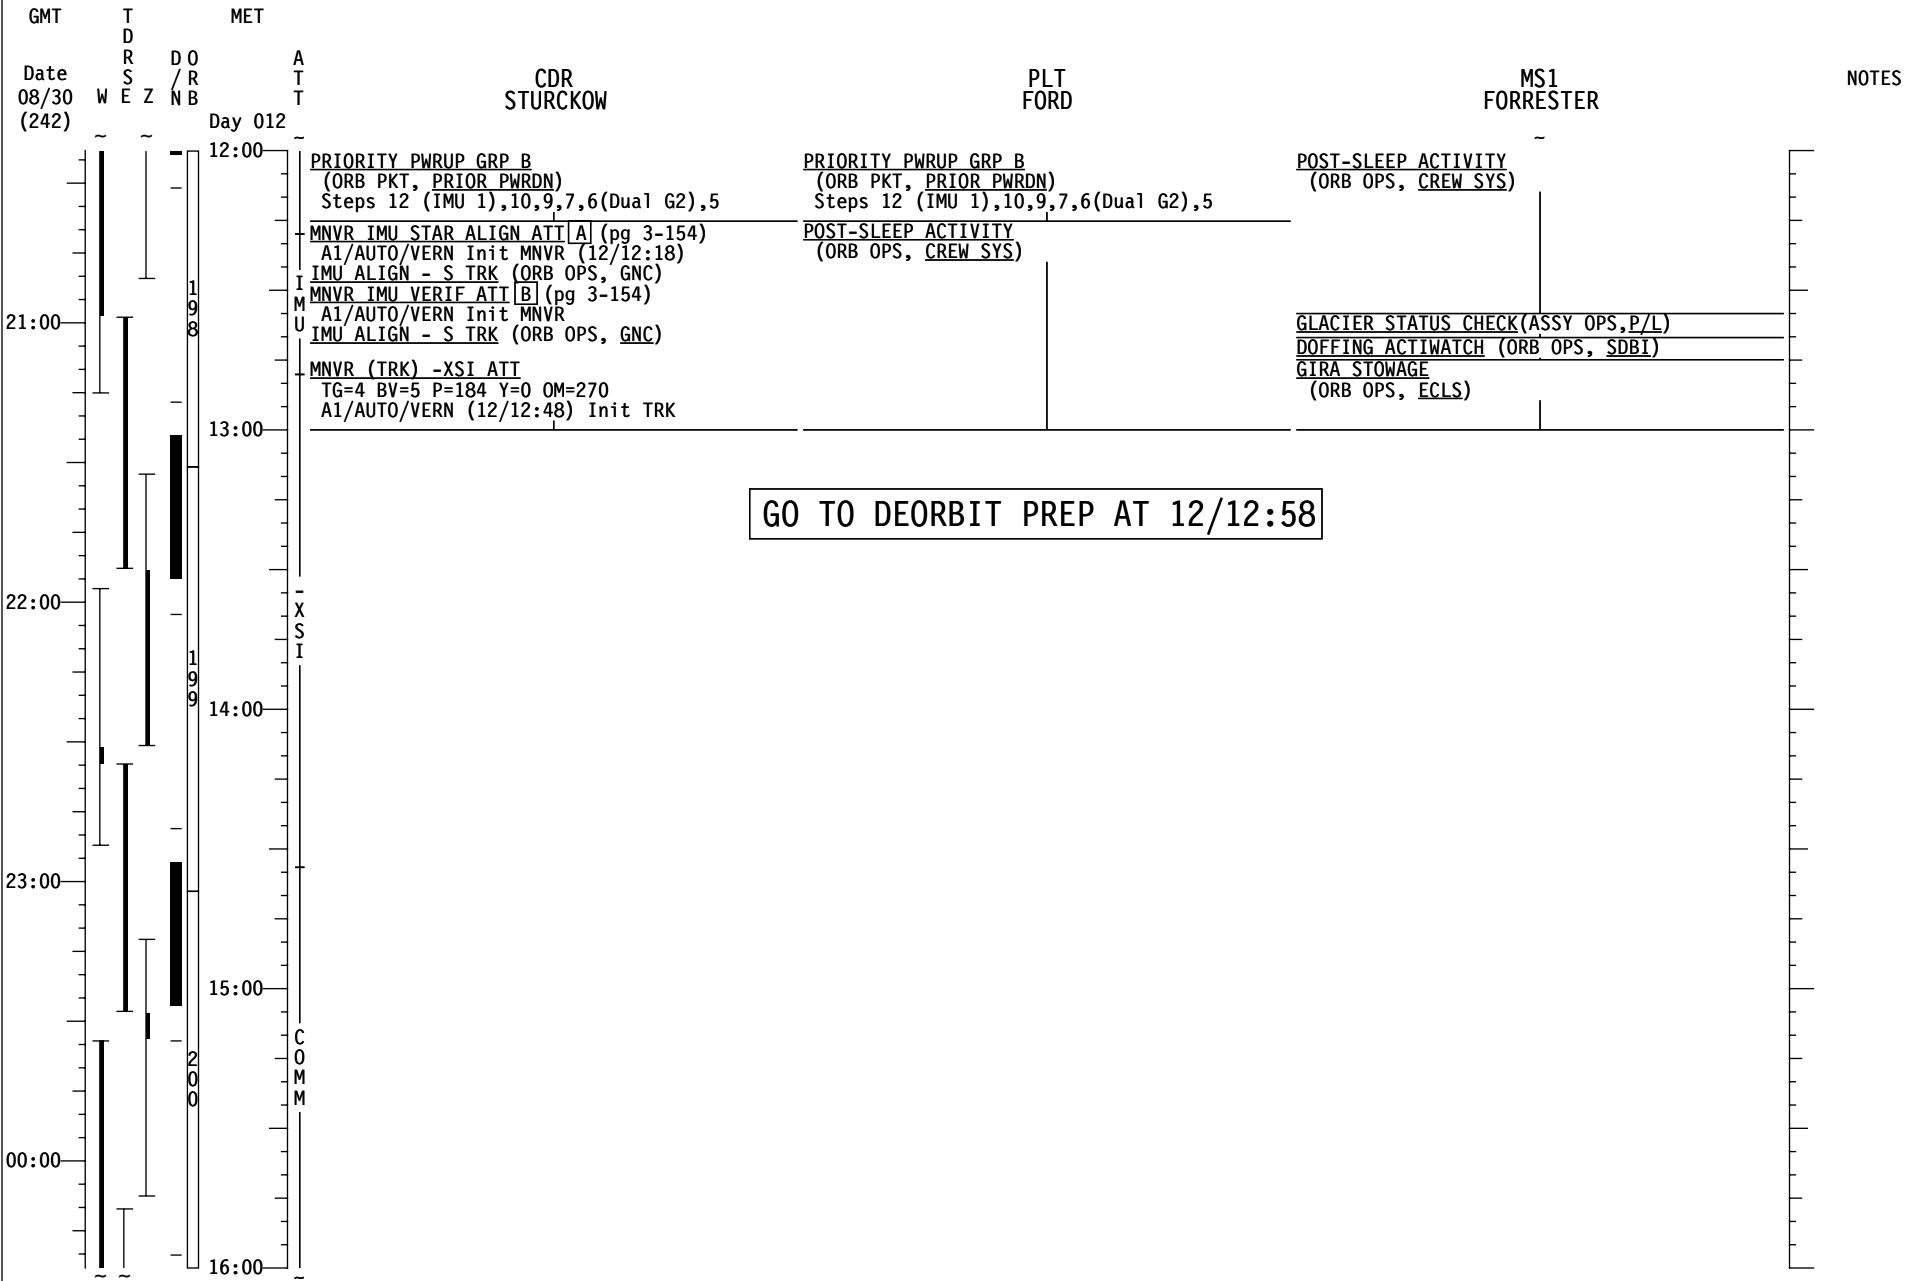

STS-128/17A FD14