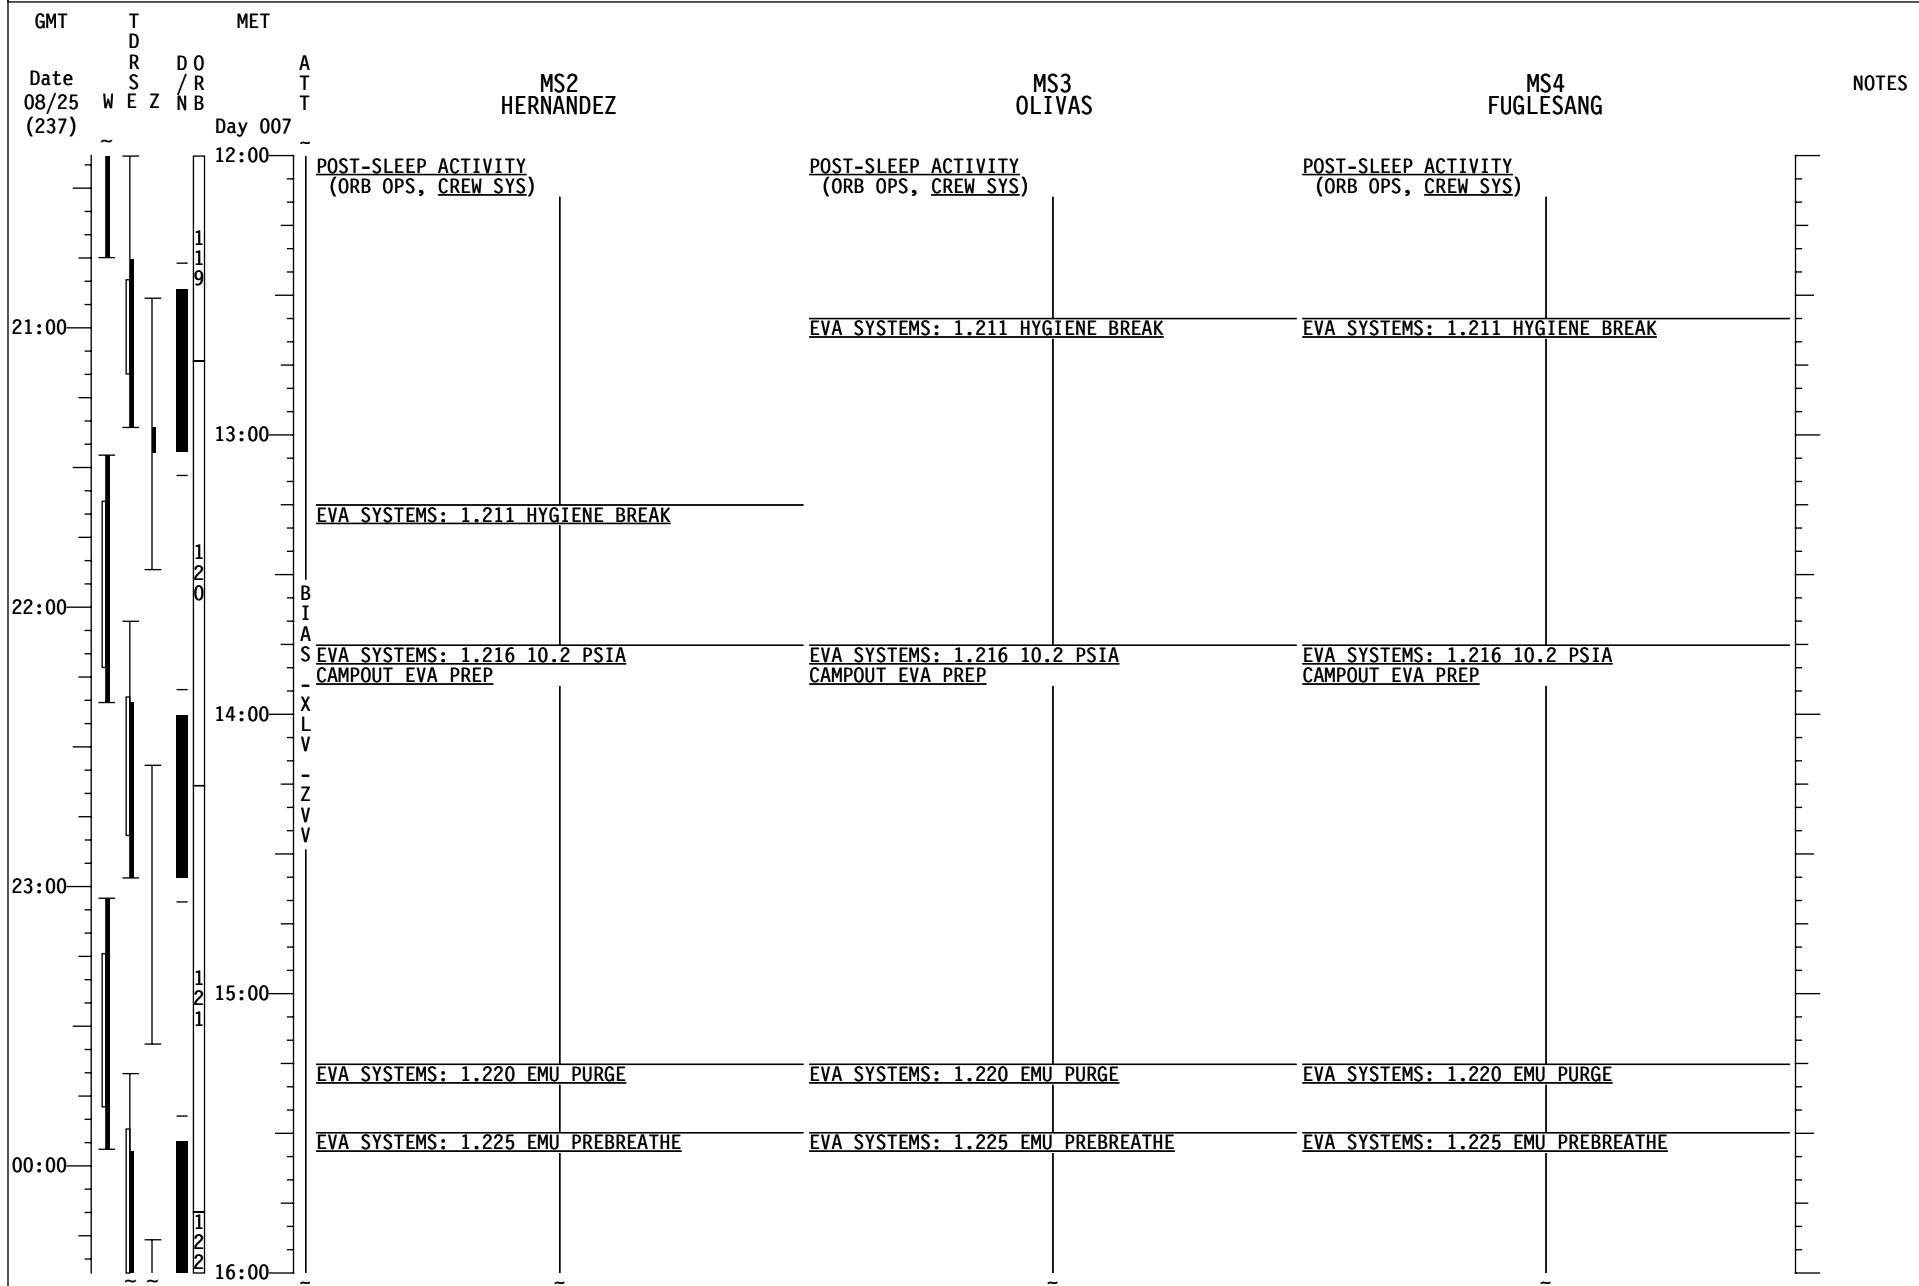

STS-128/17A FD09