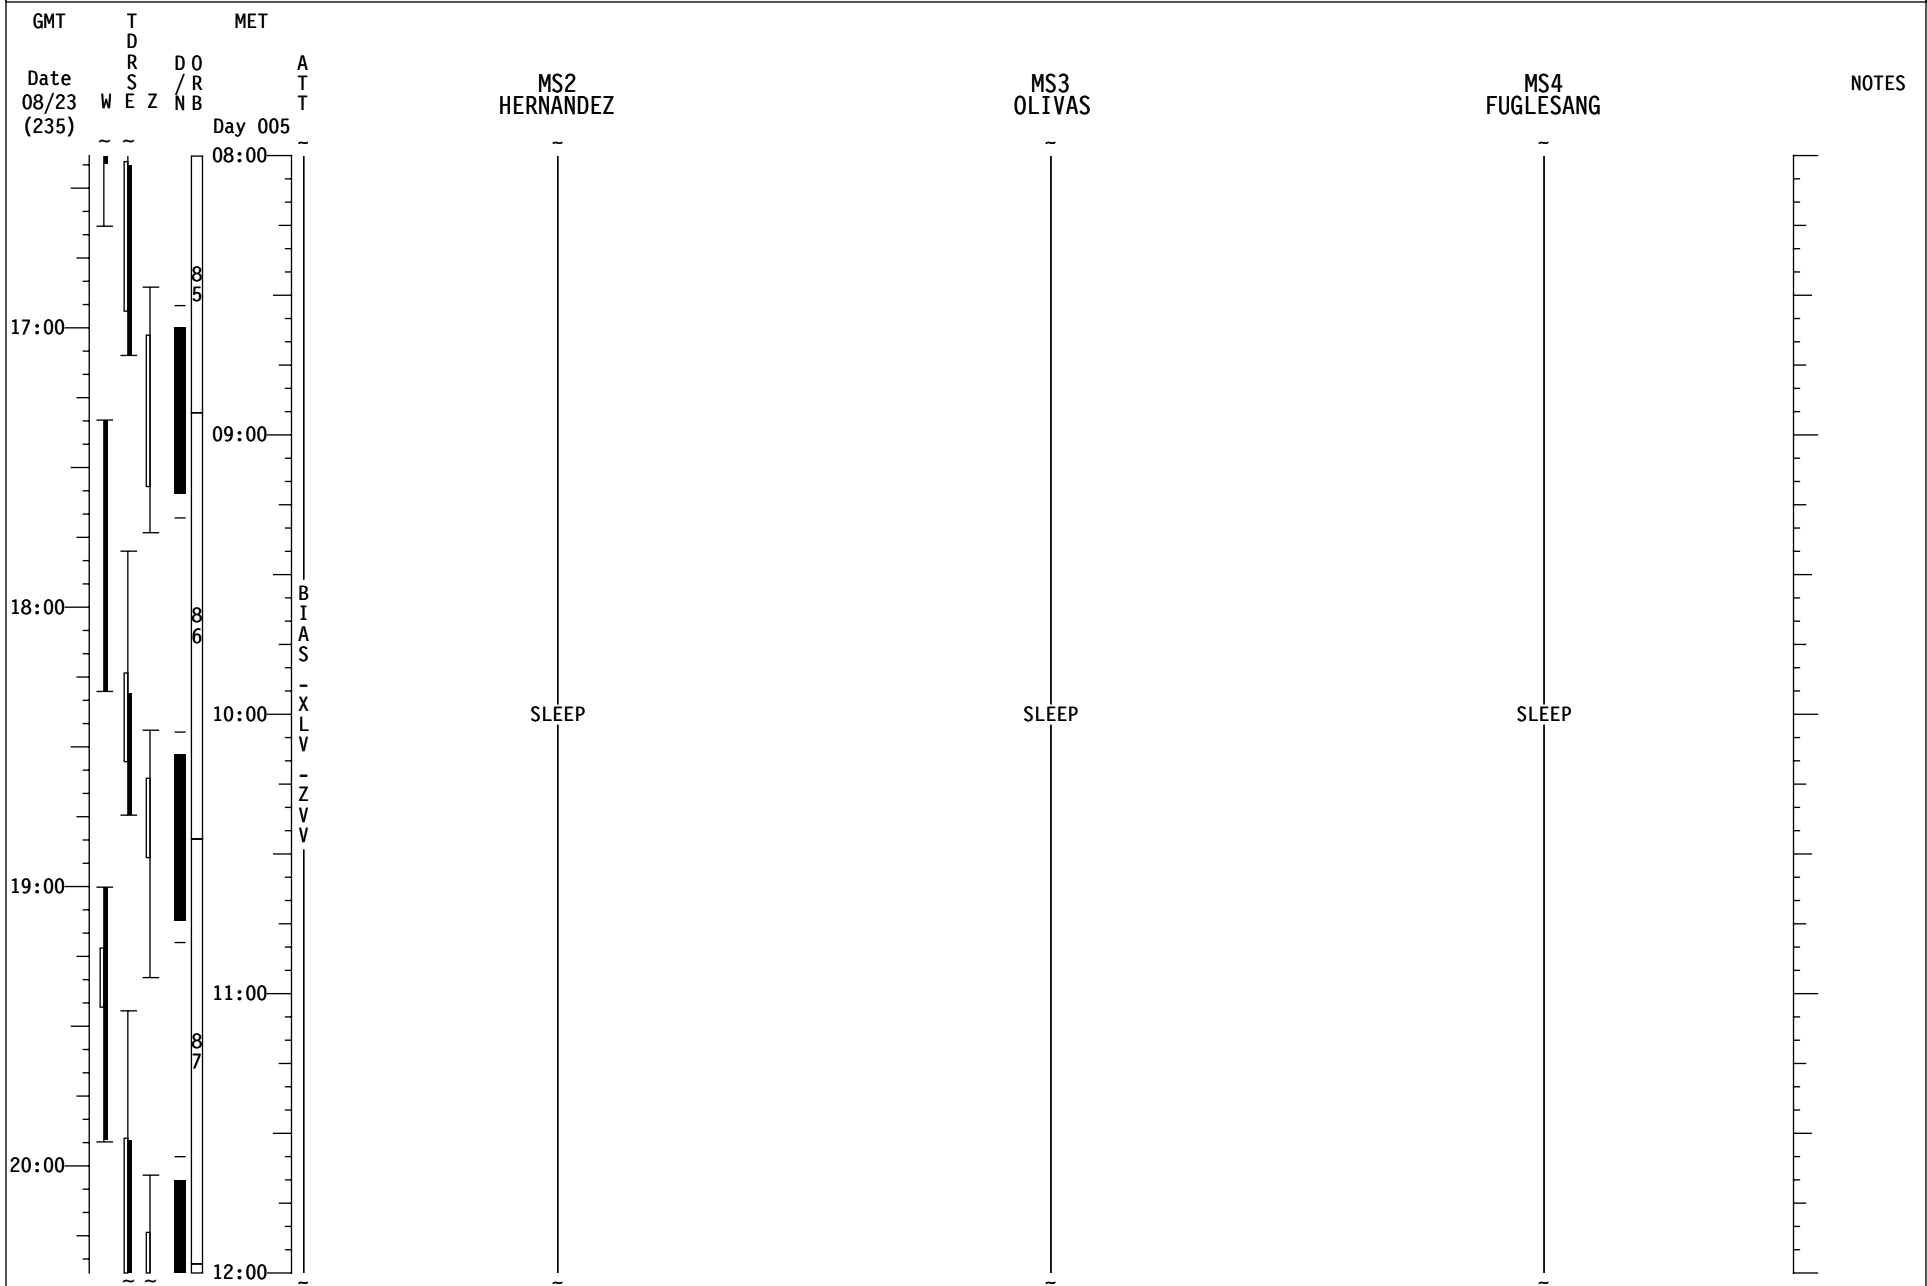

STS-128/17A FD06

STS-128/17A FD06

STS-128/17A FD06

STS-128/17A FD06

STS-128/17A FD07

STS-128/17A FD07

STS-128/17A FD07

GMT	TDRS W E Z	MET Day 005	CDR STURCKOW	PLT FORD	MS1 FORRESTER	NOTES
16:00			TRANSFER OPS Ref. MPLM Transfer List	EXERCISE		
01:00			EXERCISE	17A EVA 2 INHIBIT PAD (EVA, TIMELINES)	IVA SUPPORT PREP	
17:00				P/TV07 EVA (PHOTO/TV, SCENES) Setup		
02:00			IMU STAR OF OPPTY ALIGN (ORB OPS, GNC) CWC-I FILL (ORB OPS, CWC-I FILL) Ref. MSG XXX Fill Init #7	ROBO: 1.410 ATA UNBERTH AND INSTALL		
18:00			CWC-I TERM CWC-I INIT (ORB OPS, CWC-I FILL) Ref. MSG XXX Fill Init #8			
03:00			CWC-I TERM CWC-I INIT (ORB OPS, CWC-I FILL) Ref. MSG XXX Fill Init #9		EVA IVA SUPPORT	
19:00			CWC-I TERM (ORB OPS, CWC-I FILL)			
04:00			CWC-I TRANSFER Transfer 3 CWC-Is to ISS			
20:00						NO ARED EXERCISE DURING ATA REMOVAL, HANDOFF, AND INSTALL (APFR INGRESS THRU OLD ATA BERTH)