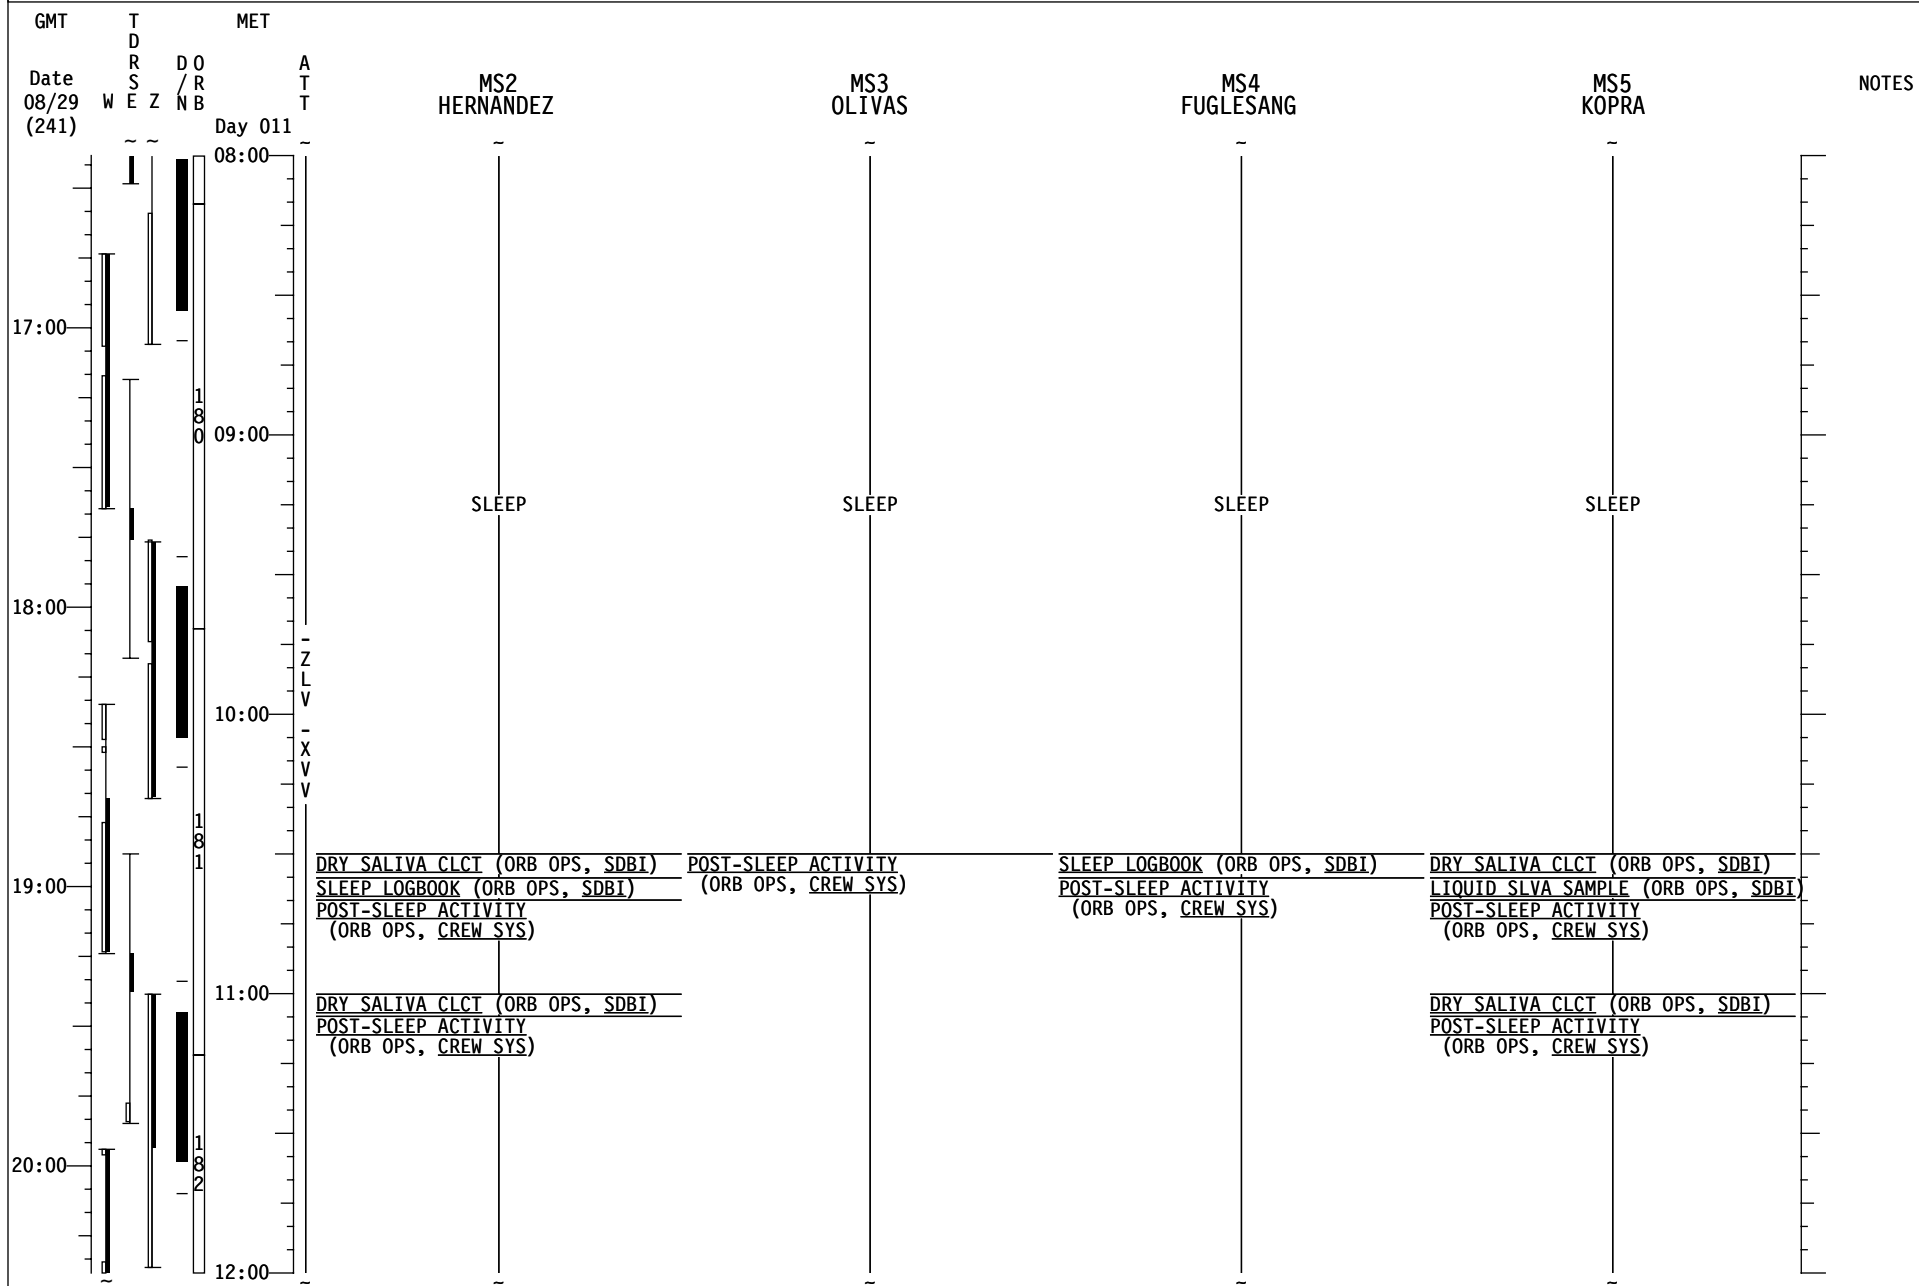

STS-128/17A FD13