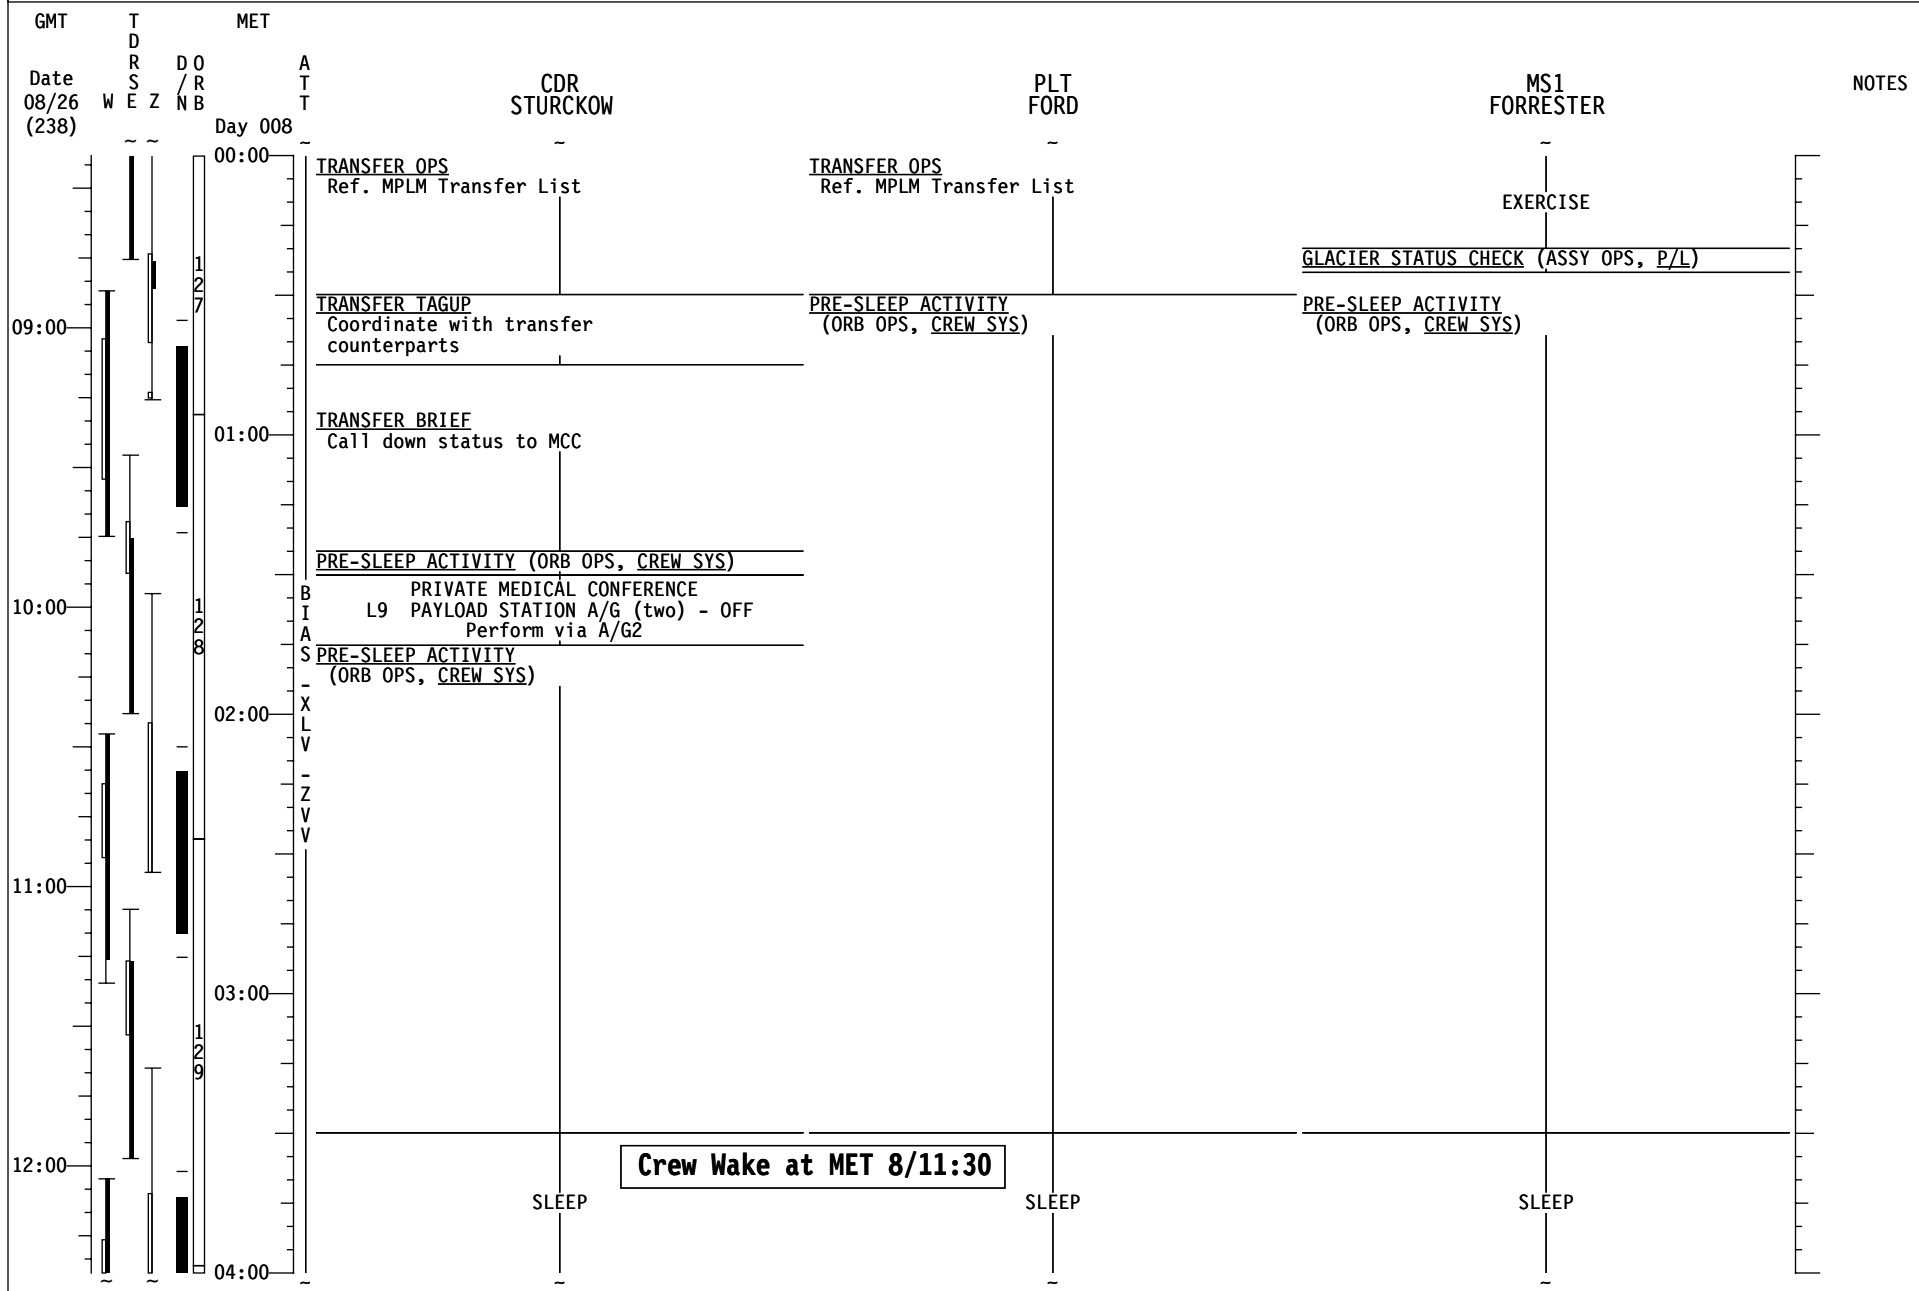

STS-128/17A FD09

Crew Wake at MET 8/11:30