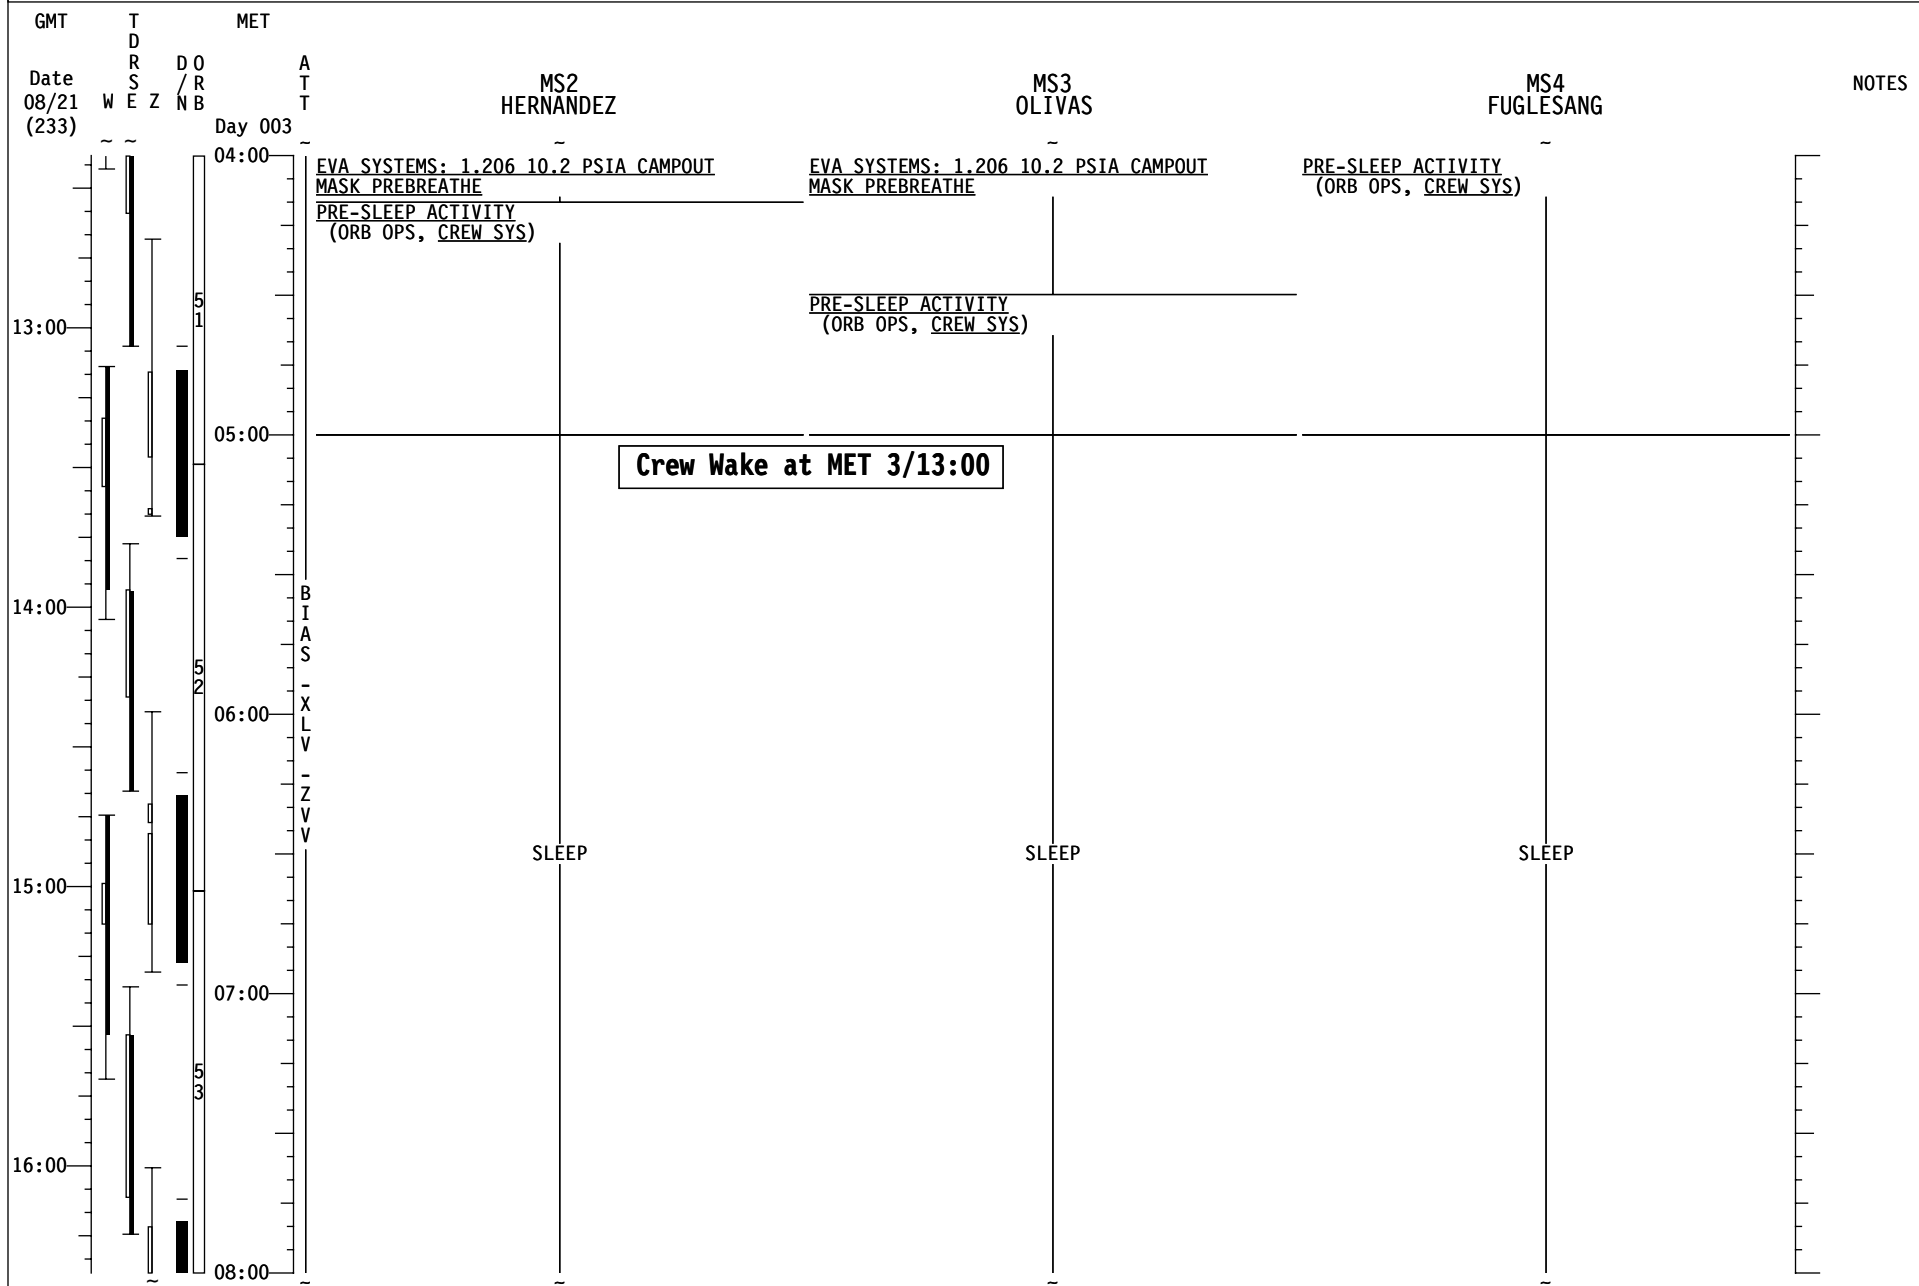

STS-128/17A FD04