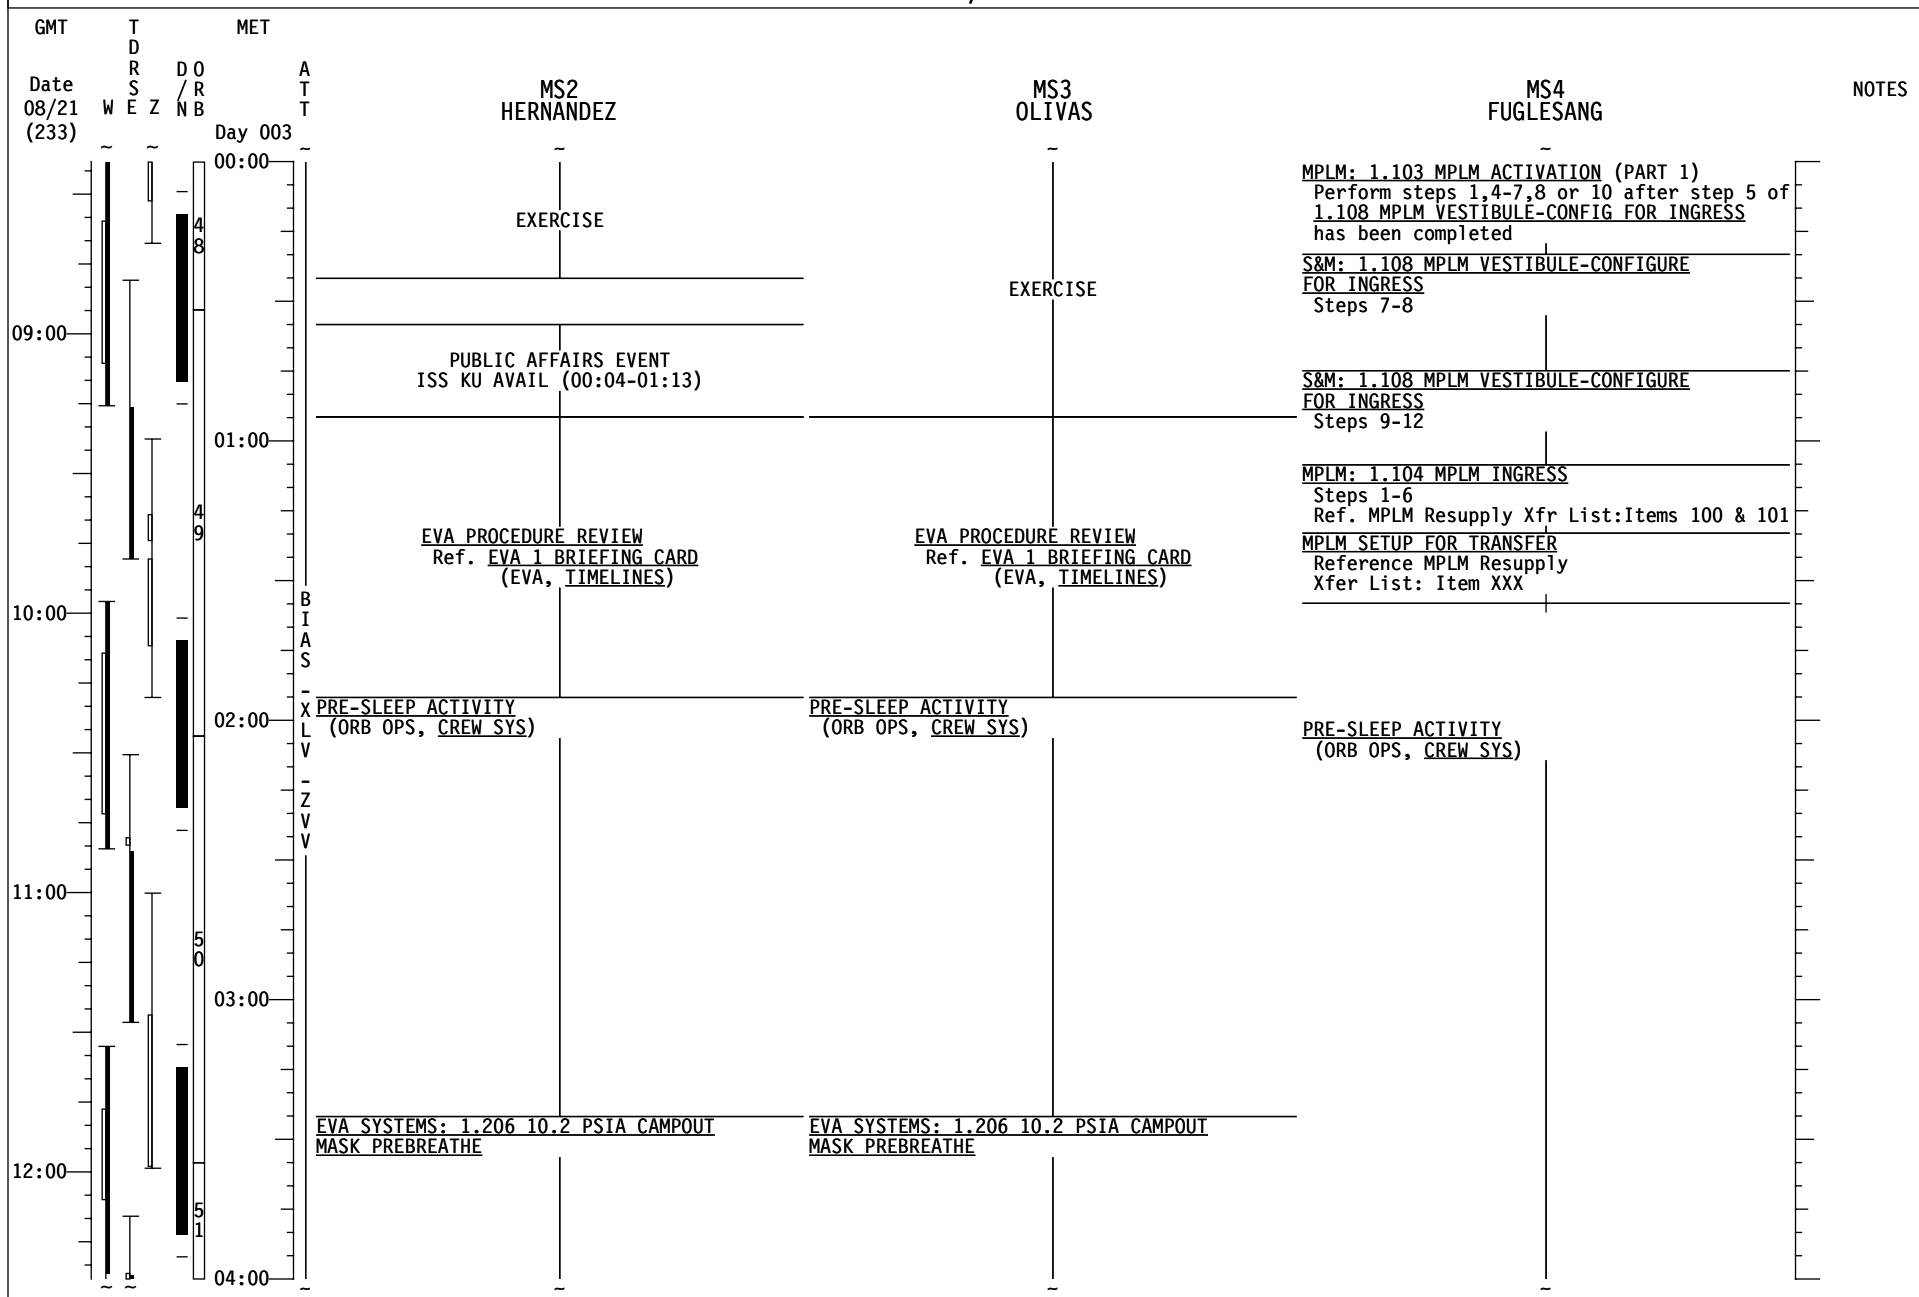

STS-128/17A FD04