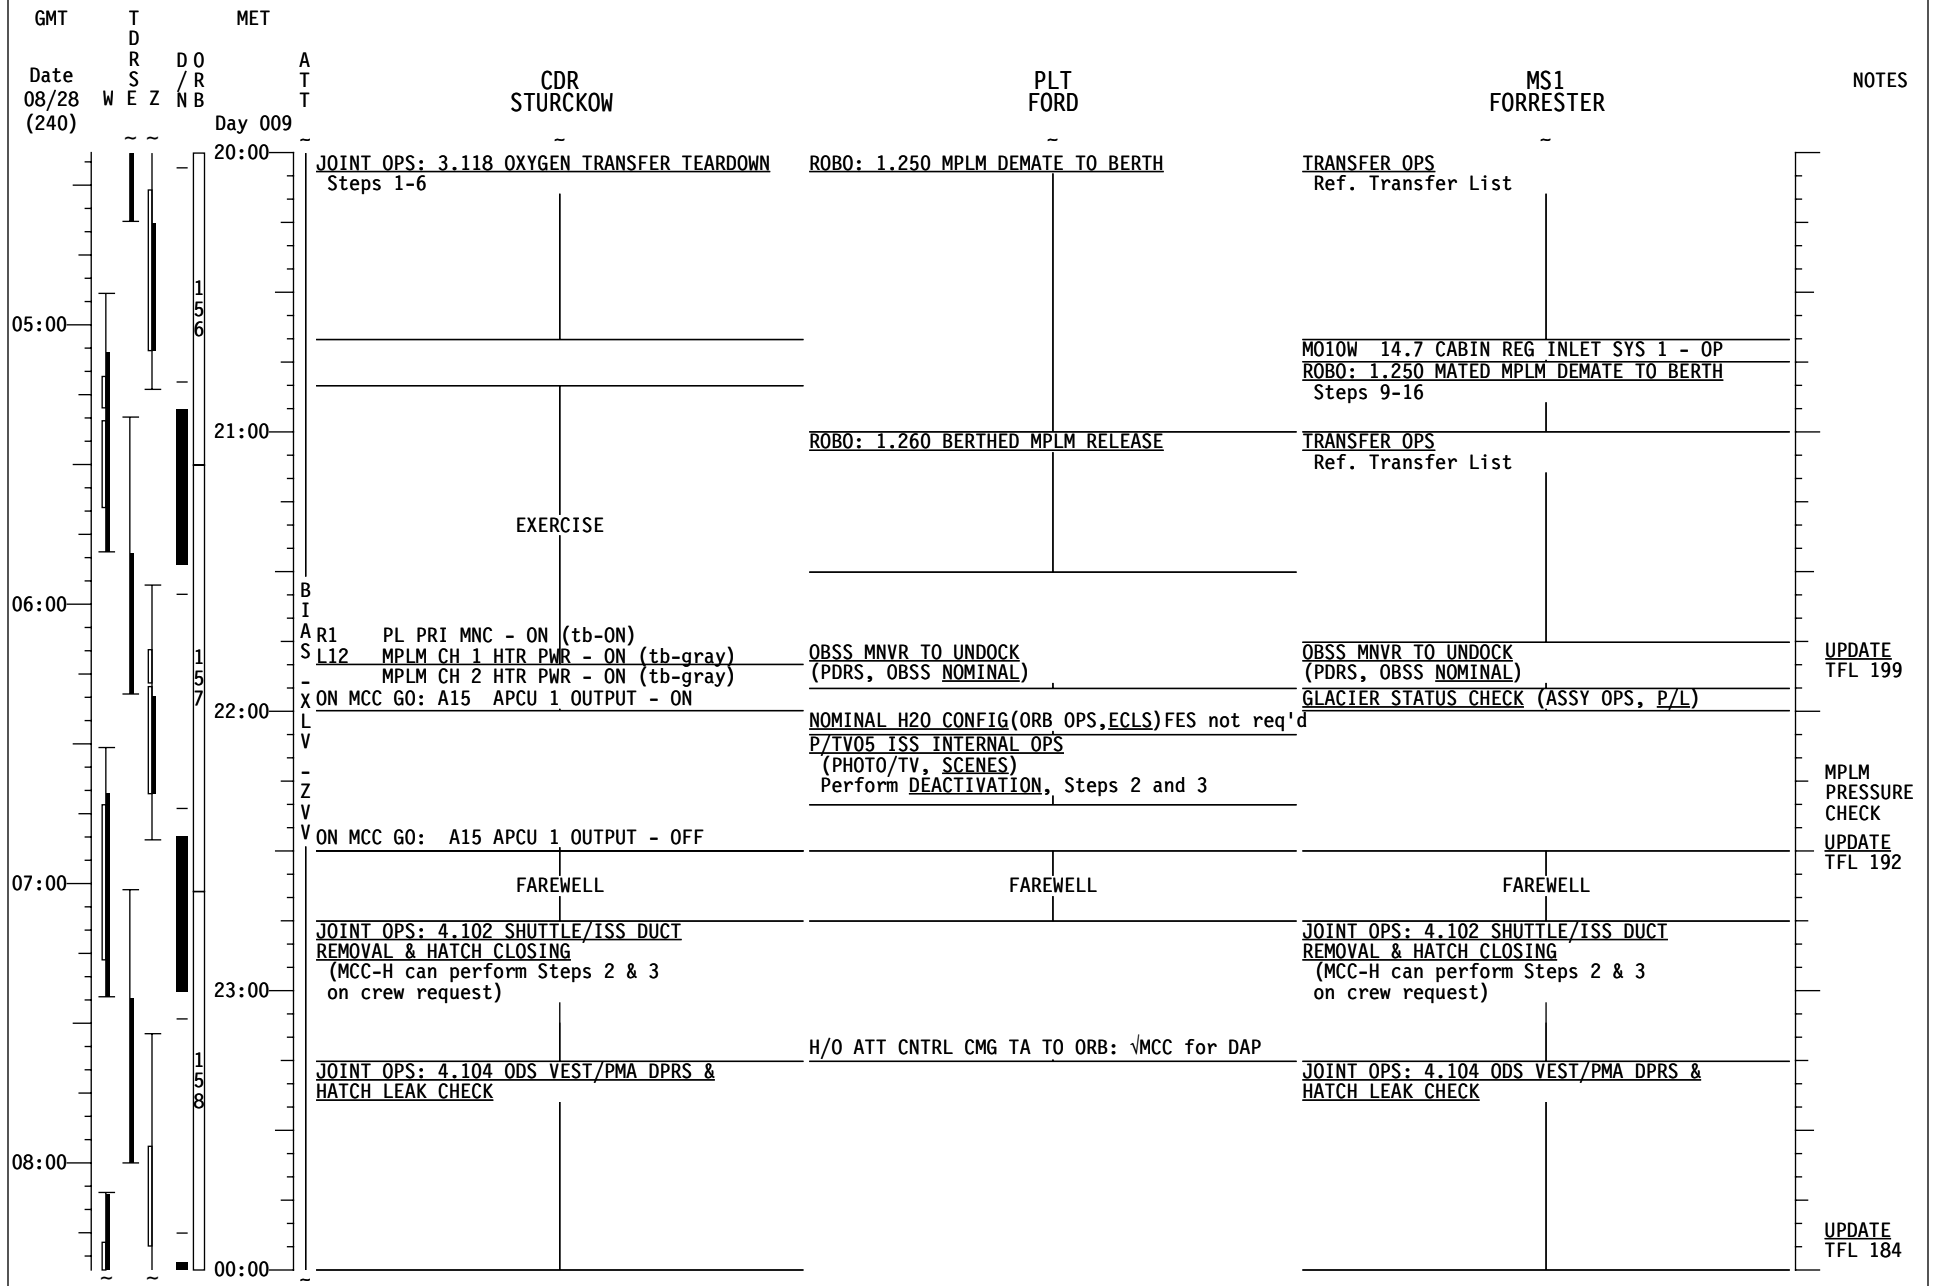

STS-128/17A FD11