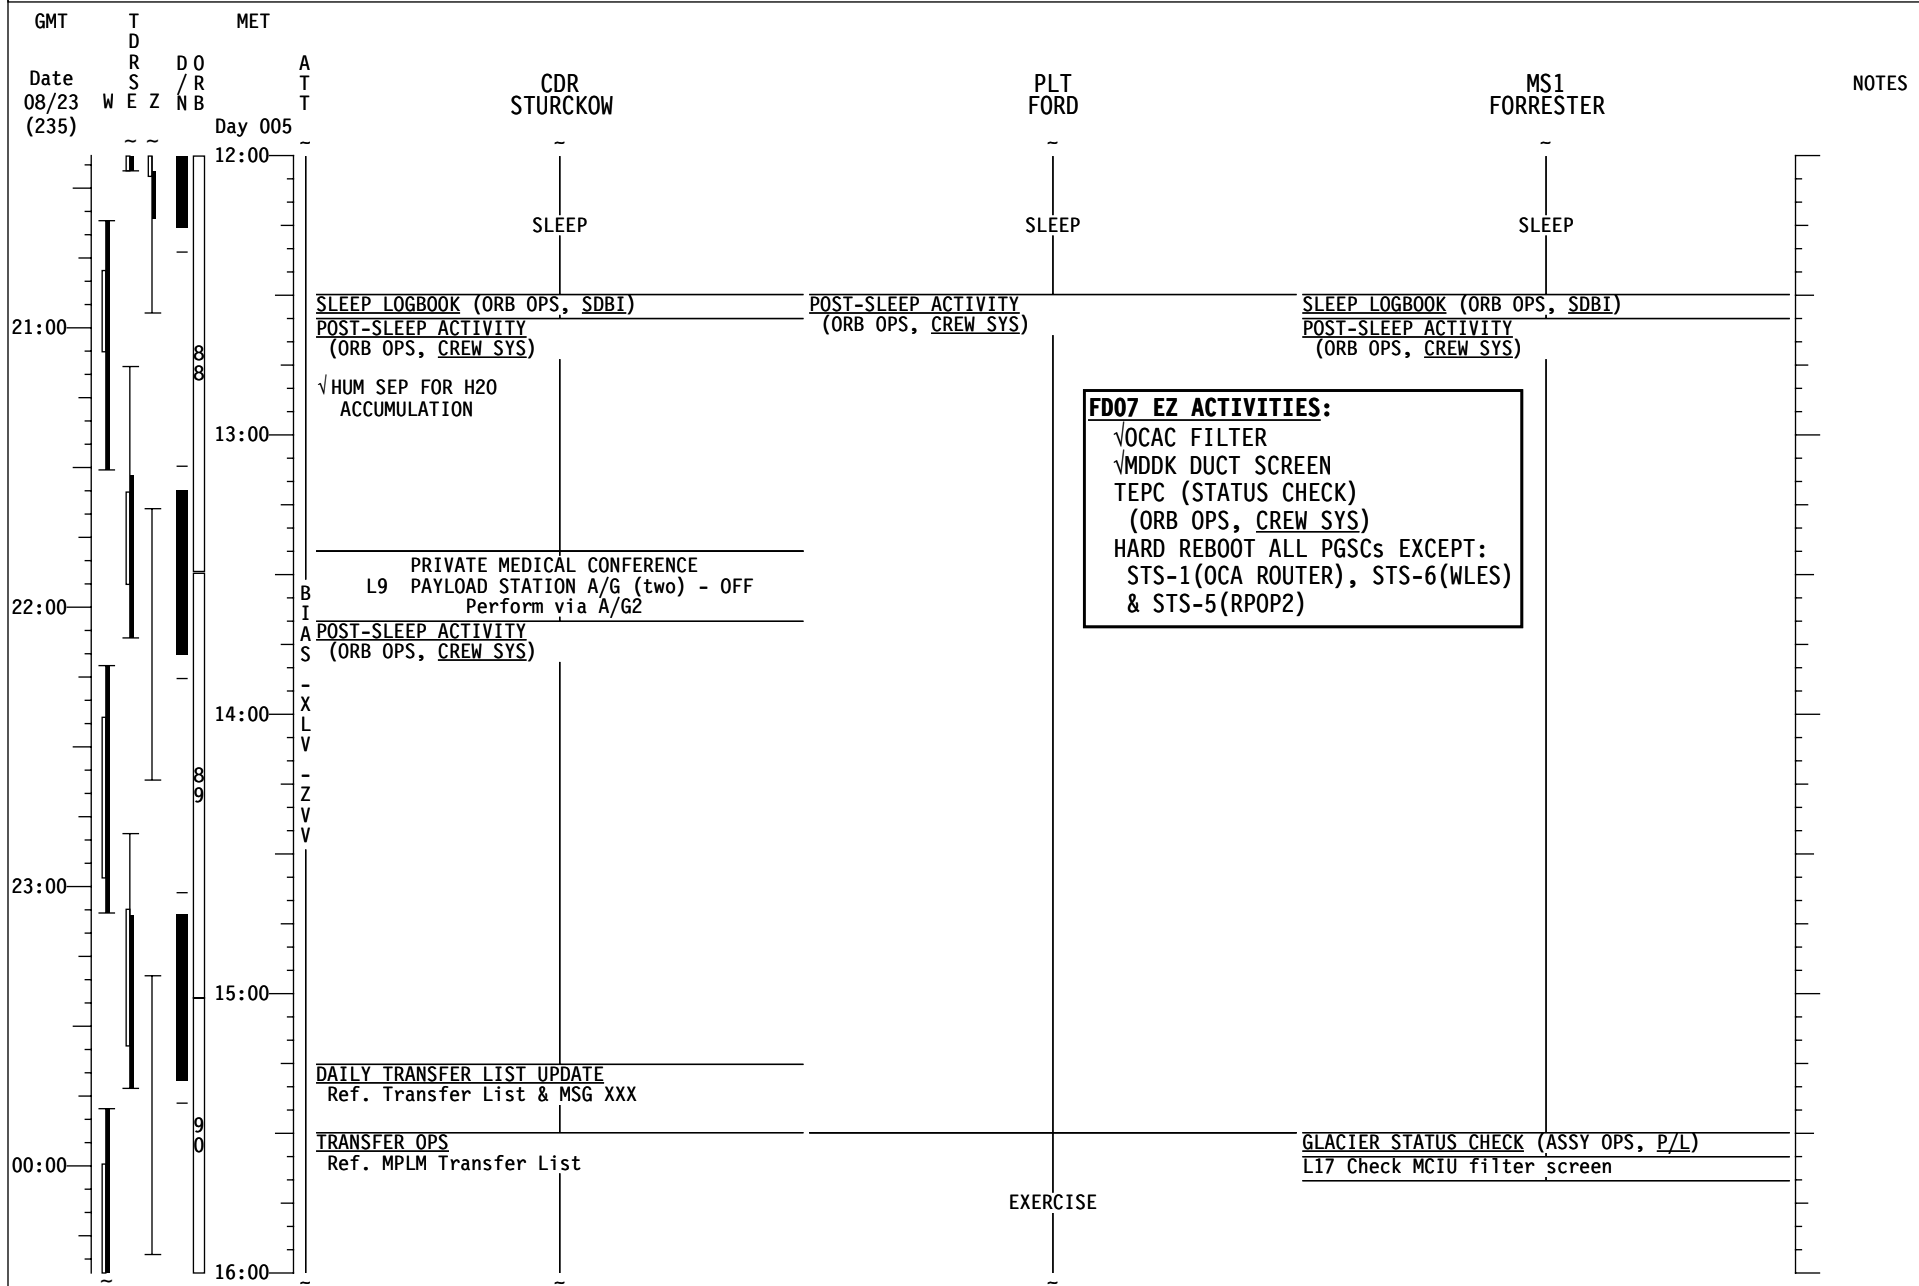

STS-128/17A FD06

STS-128/17A FD06

STS-128/17A FD06

STS-128/17A FD06

STS-128/17A FD07

STS-128/17A FD07

STS-128/17A FD07

GMT	TDRS W E Z	MET Day 005	CDR STURCKOW	PLT FORD	MS1 FORRESTER	NOTES
16:00			TRANSFER OPS Ref. MPLM Transfer List	EXERCISE		
01:00			EXERCISE	17A EVA 2 INHIBIT PAD (EVA, TIMELINES)	IVA SUPPORT PREP	
17:00				P/TV07 EVA (PHOTO/TV, SCENES) Setup		
02:00			IMU STAR OF OPPTY ALIGN (ORB OPS, GNC) CWC-I FILL (ORB OPS, CWC-I FILL) Ref. MSG XXX Fill Init #7	ROBO: 1.410 ATA UNBERTH AND INSTALL		
18:00			CWC-I TERM CWC-I INIT (ORB OPS, CWC-I FILL) Ref. MSG XXX Fill Init #8			
03:00			CWC-I TERM CWC-I INIT (ORB OPS, CWC-I FILL) Ref. MSG XXX Fill Init #9		EVA IVA SUPPORT	
19:00			CWC-I TERM (ORB OPS, CWC-I FILL)			
04:00			CWC-I TRANSFER Transfer 3 CWC-Is to ISS			
20:00						NO ARED EXERCISE DURING ATA REMOVAL, HANDOFF, AND INSTALL (APFR INGRESS THRU OLD ATA BERTH)