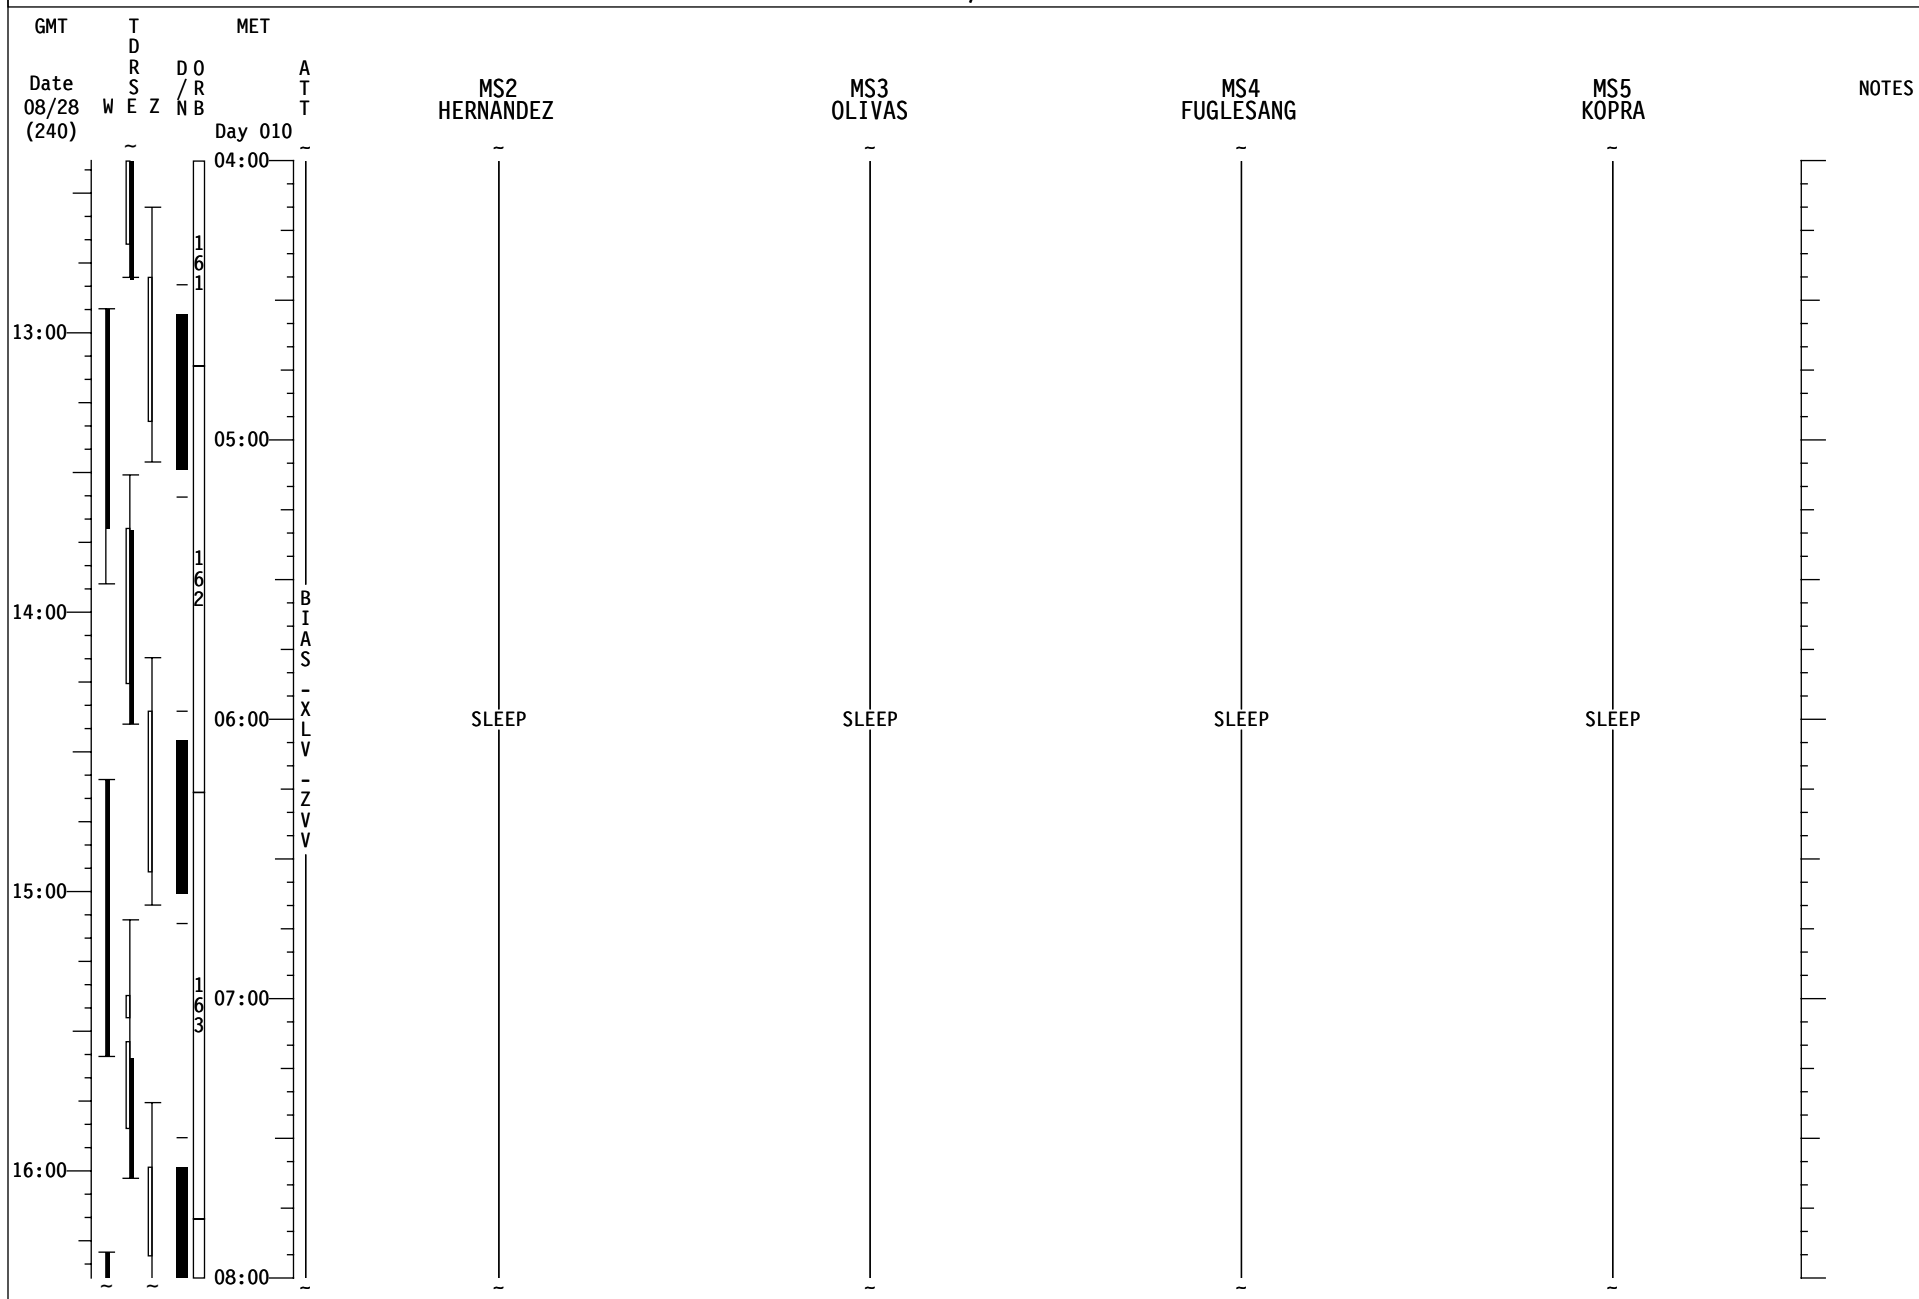

STS-128/17A FD11