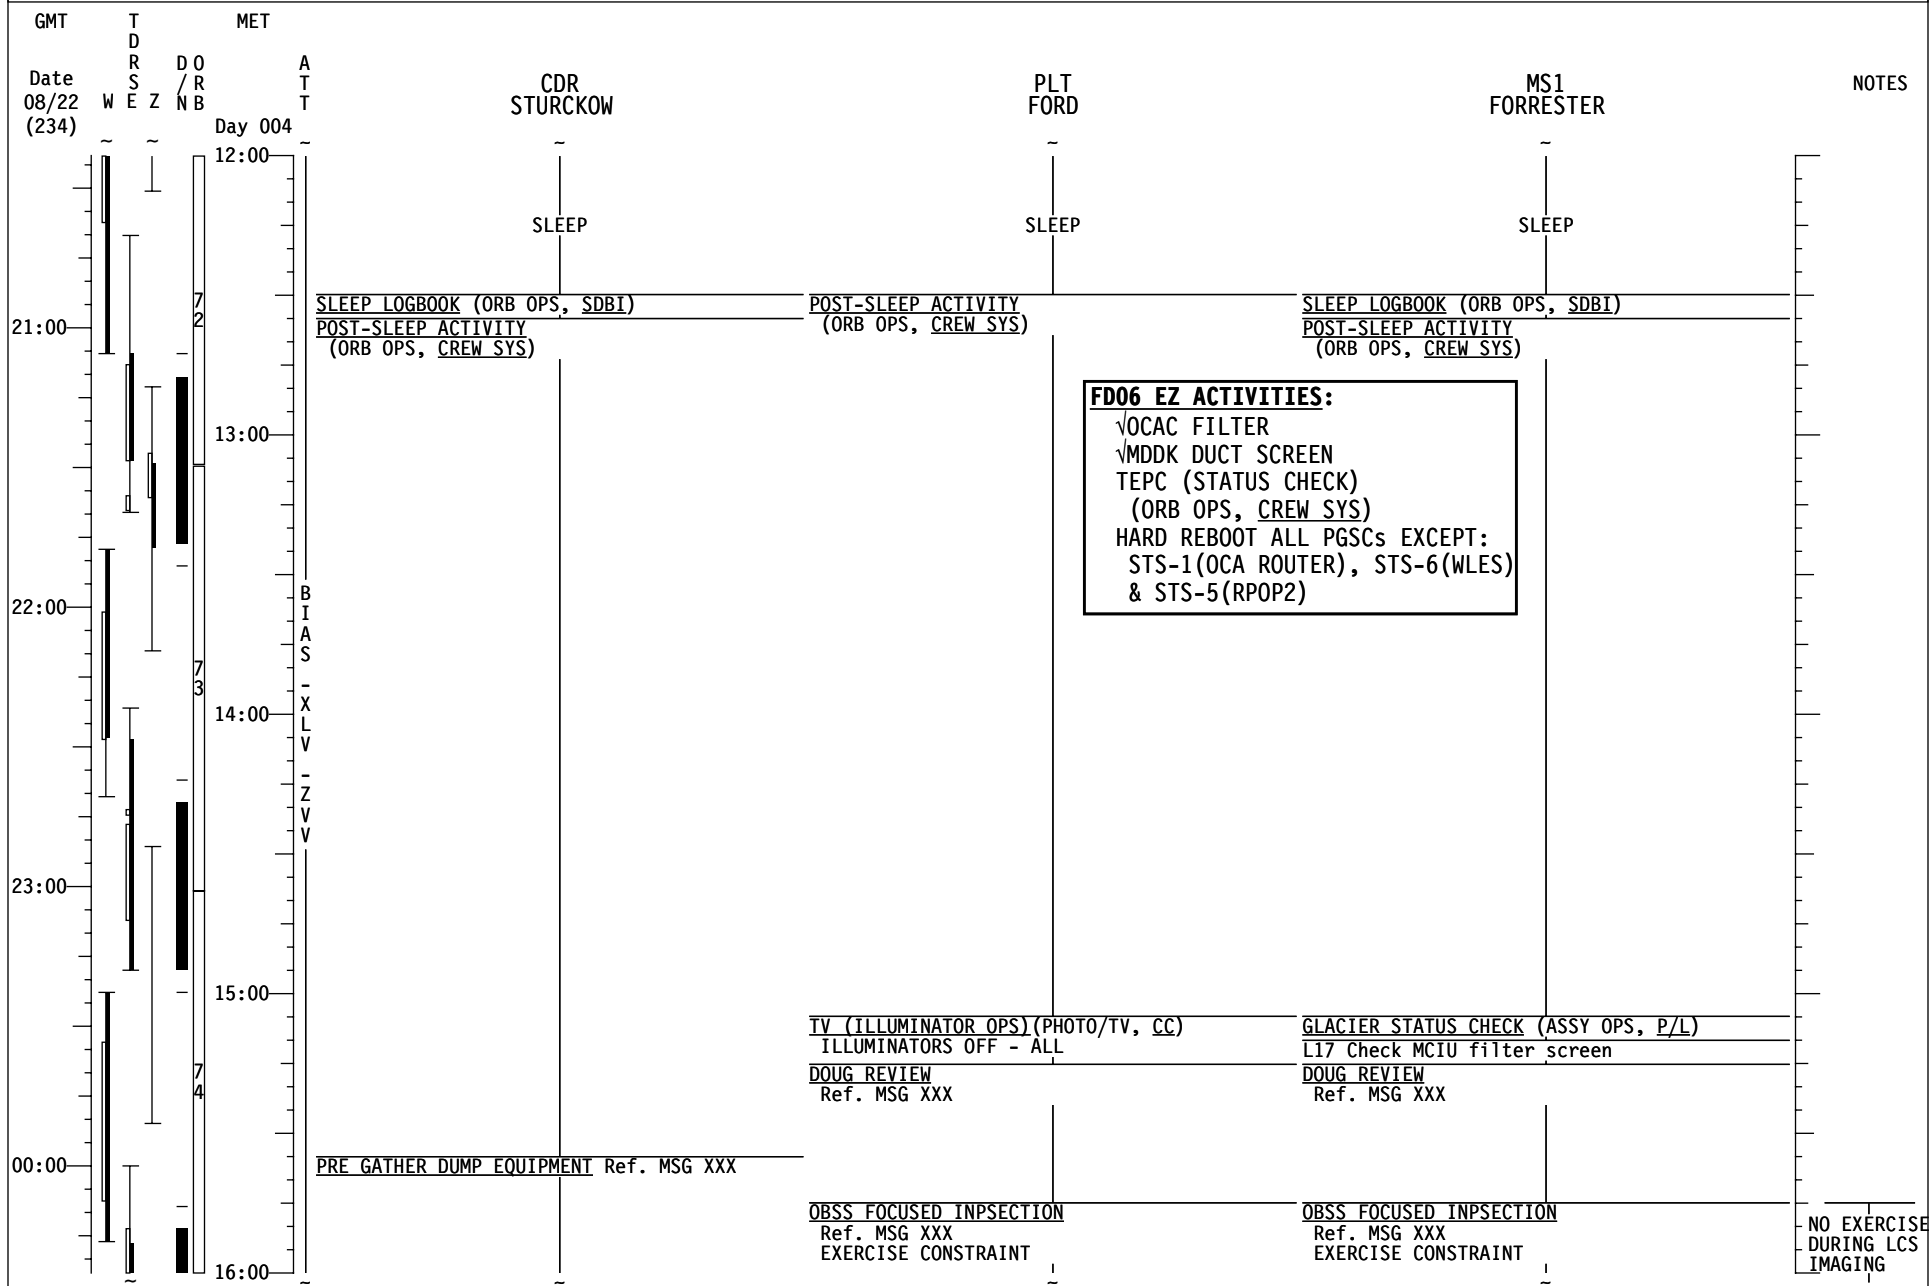

STS-128/17A FD06