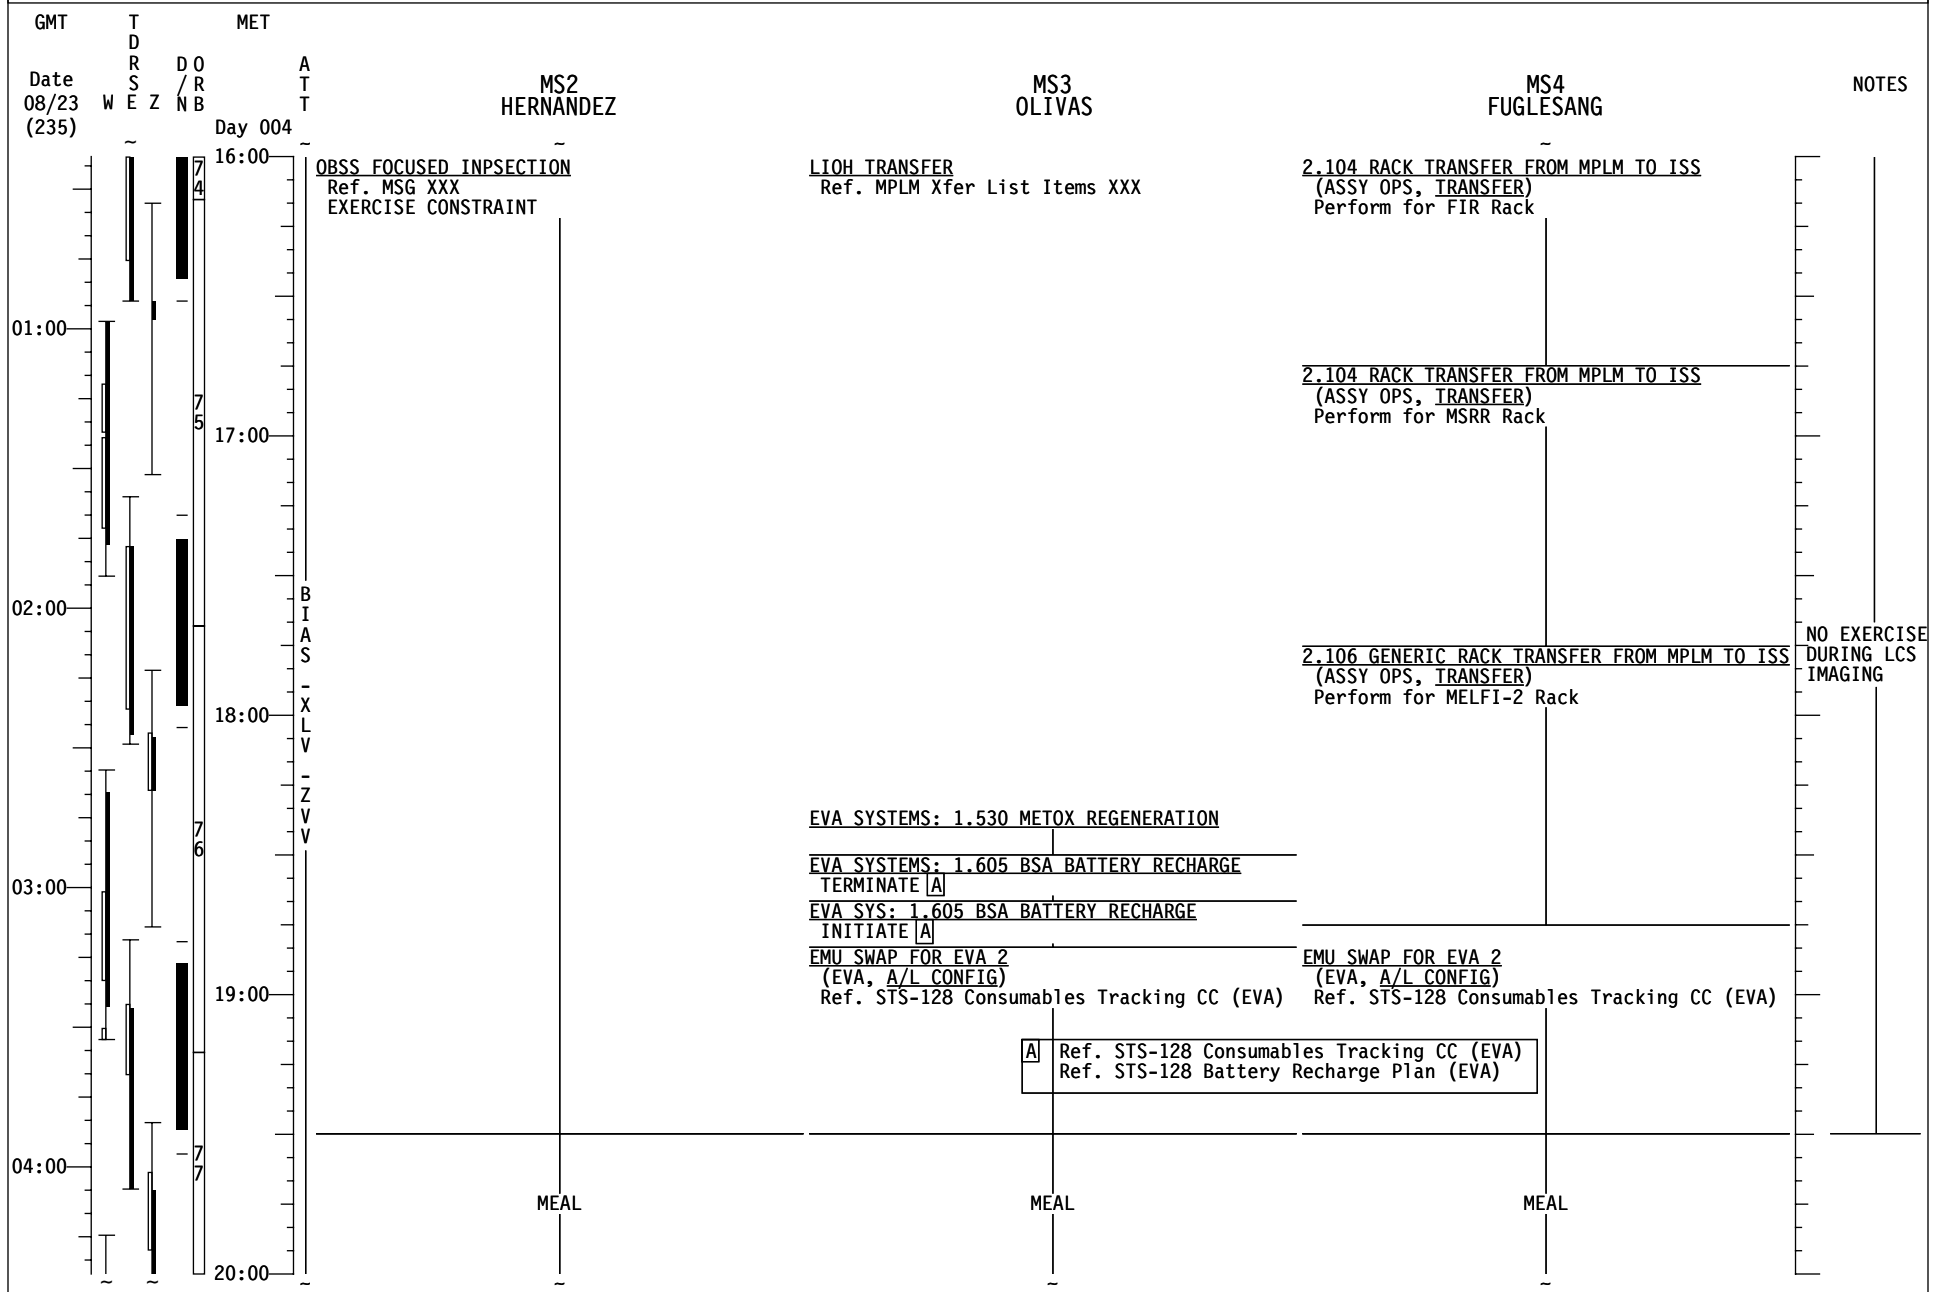

STS-128/17A FD06

GMT	TDRS W E Z	MET Day 004	ATT CDR STURCKOW	PLT FORD	MS1 FORRESTER	NOTES
20:00			MEAL	EXERCISE	MEAL	
05:00			H/O ATT CNTRL CMG TA TO ORB: VMCC for DAP	SHUTTLE/ISS H2O CNTR FILL (ORB OPS, ECLS)	GLACIER/MELFI SAMPLE XFER REVIEW Ref. MSG XXX	
21:00			MNVR (TRK) BIAS -XLV -ZV (DUMP) TG=2 BV=5 P=163 Y=358 OM=193 A12/AUTO/VERN Init TRK	Perform FILL TERMINATION IMU STAR OF OPPTY ALIGN (ORB OPS, GNC)	TRANSFER OPS Ref. MPLM Transfer List	
06:00			SUPPLY/WASTE WATER DUMP (ORB OPS, ECLS) Initiate Supply Dump	SUPPLY/WASTE WATER DUMP (ORB OPS, ECLS) Initiate Supply Dump		UPDATE H2O SPLY DUMP QTY TK A & B
22:00			EXERCISE	MEAL	17A EVA 2 TOOL CONFIG (EVA, TIMELINES) Ref. STS-128 Consumables Tracking CC (EVA)	
07:00			SUPPLY/WASTE WATER DUMP (ORB OPS, ECLS) Terminate Supply Dump	SUPPLY/WASTE WATER DUMP (ORB OPS, ECLS) Terminate Supply Dump		
23:00			CWC OVERBOARD DUMP (ORB OPS, ECLS) Initiate Dump Ref MSG XXX	CWC OVERBOARD DUMP (ORB OPS, ECLS) Initiate Dump Ref MSG XXX	EXERCISE	
08:00			TRANSFER OPS Ref. MPLM Transfer List	FILTER CLEANING (IFM, SCHEDULED MAINTENANCE)		SAMPLE TRANSFER GLACIER TO MELFI Ref. MSG XXX Steps X-X
			P/TV09 (GLACIER) VIDEO (P/TV, SCENES) ITEM 1			
00:00			CWC OVERBOARD DUMP (ORB OPS, ECLS) Terminate	CWC OVERBOARD DUMP (ORB OPS, ECLS) Terminate	GLACIER TEMP RECONFIG Ref. MSG XXX	