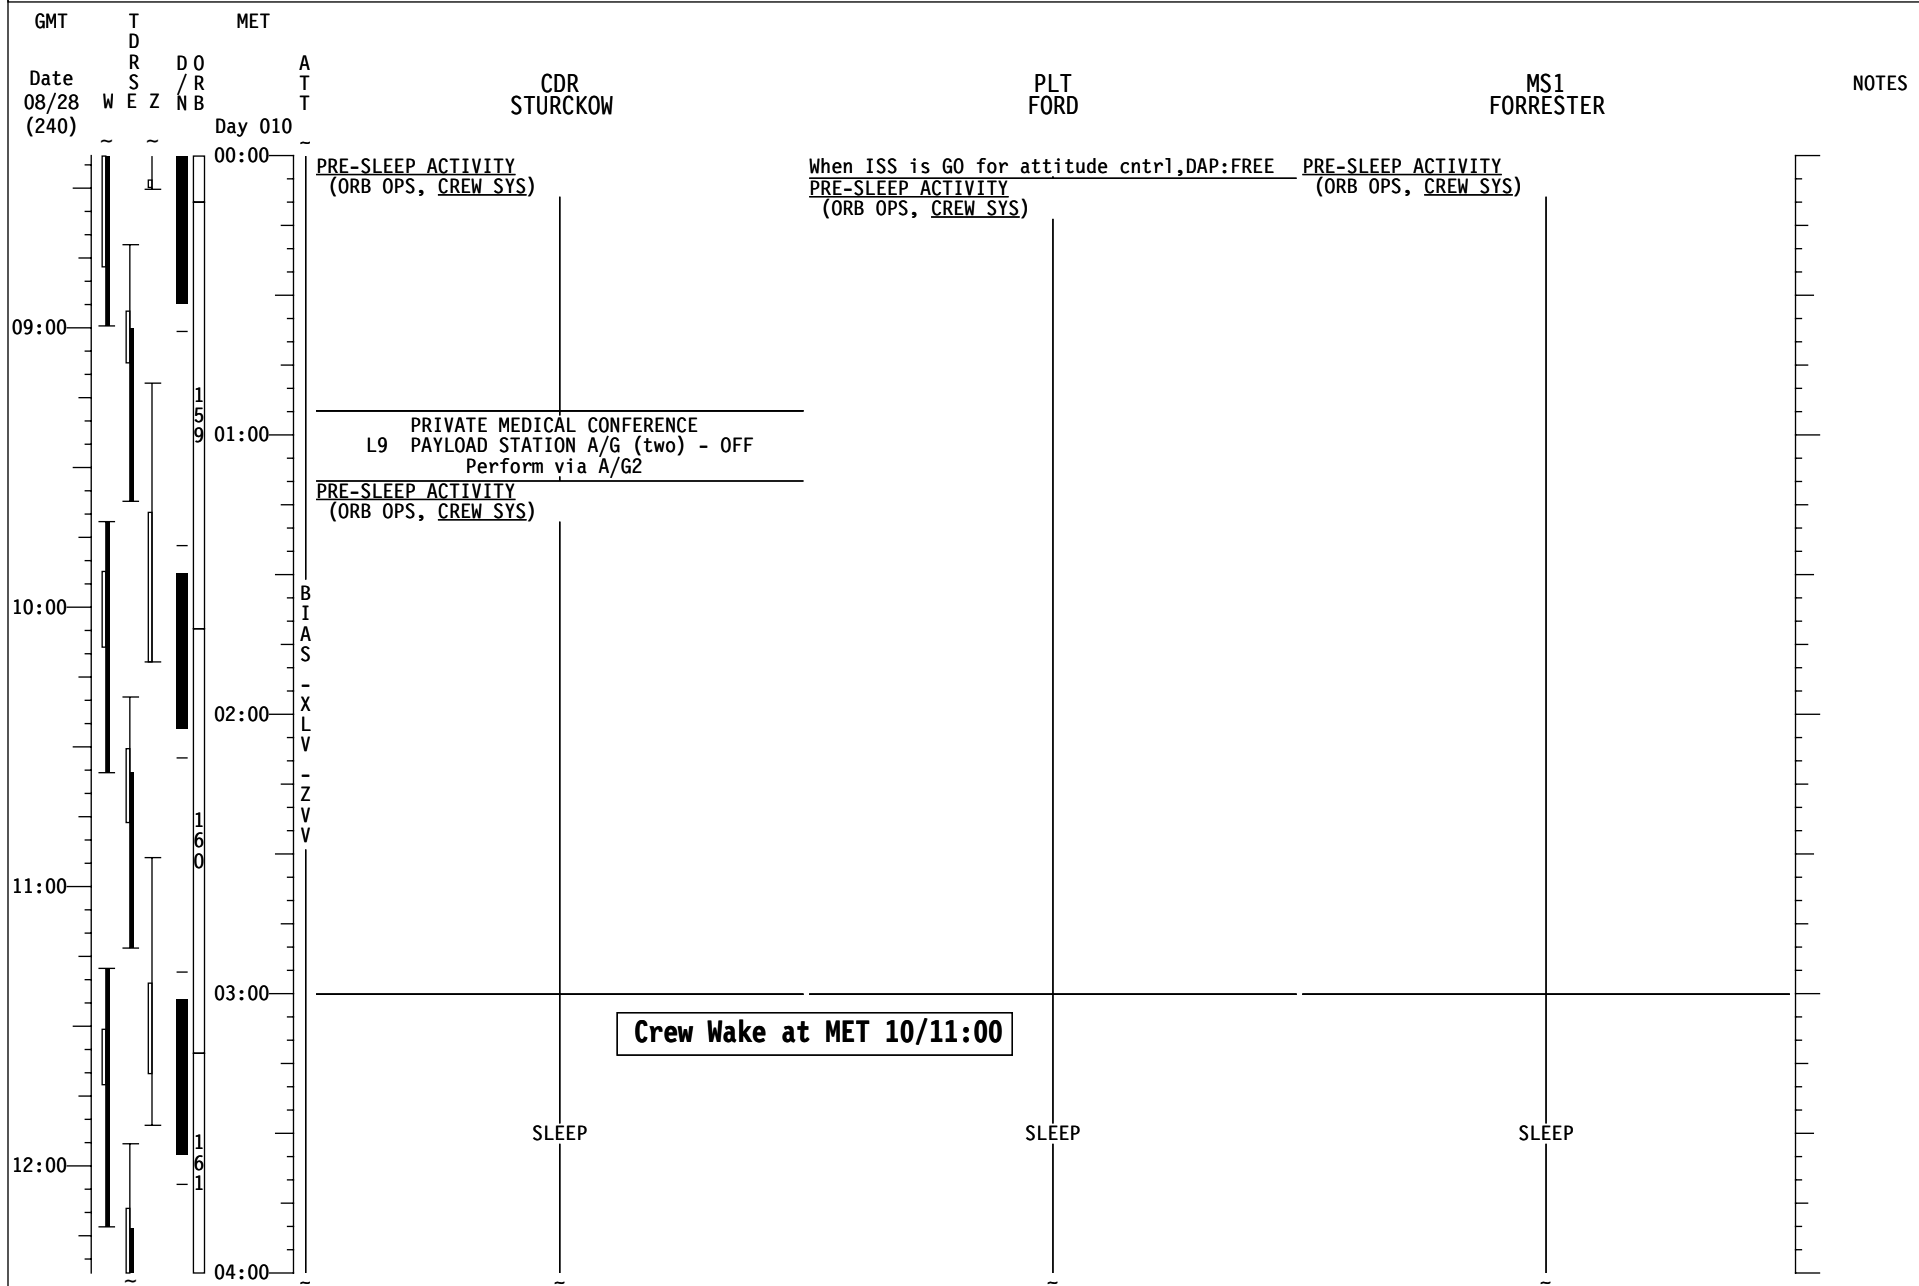

STS-128/17A FD11