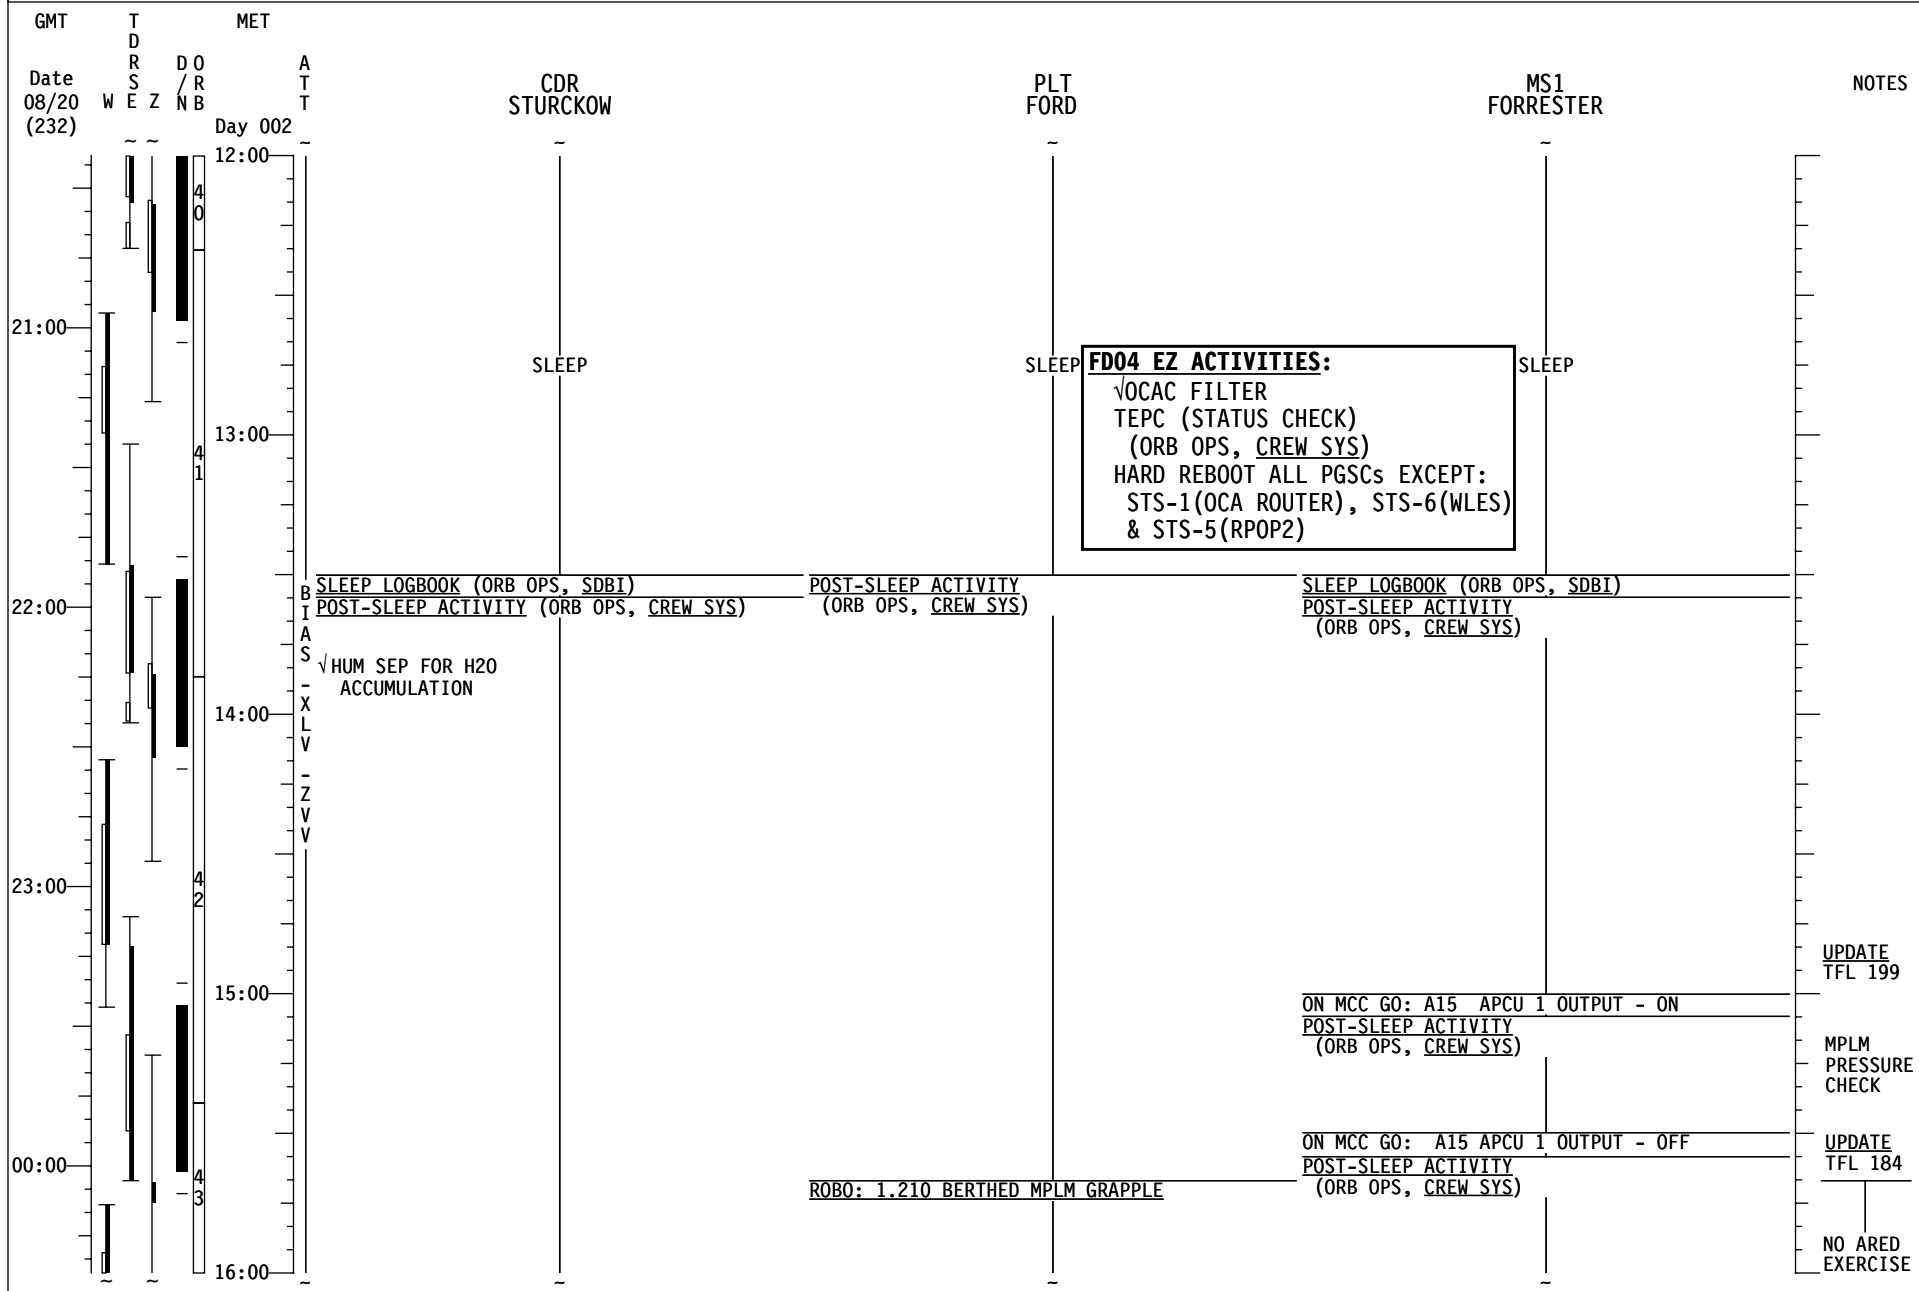

STS-128/17A FD04