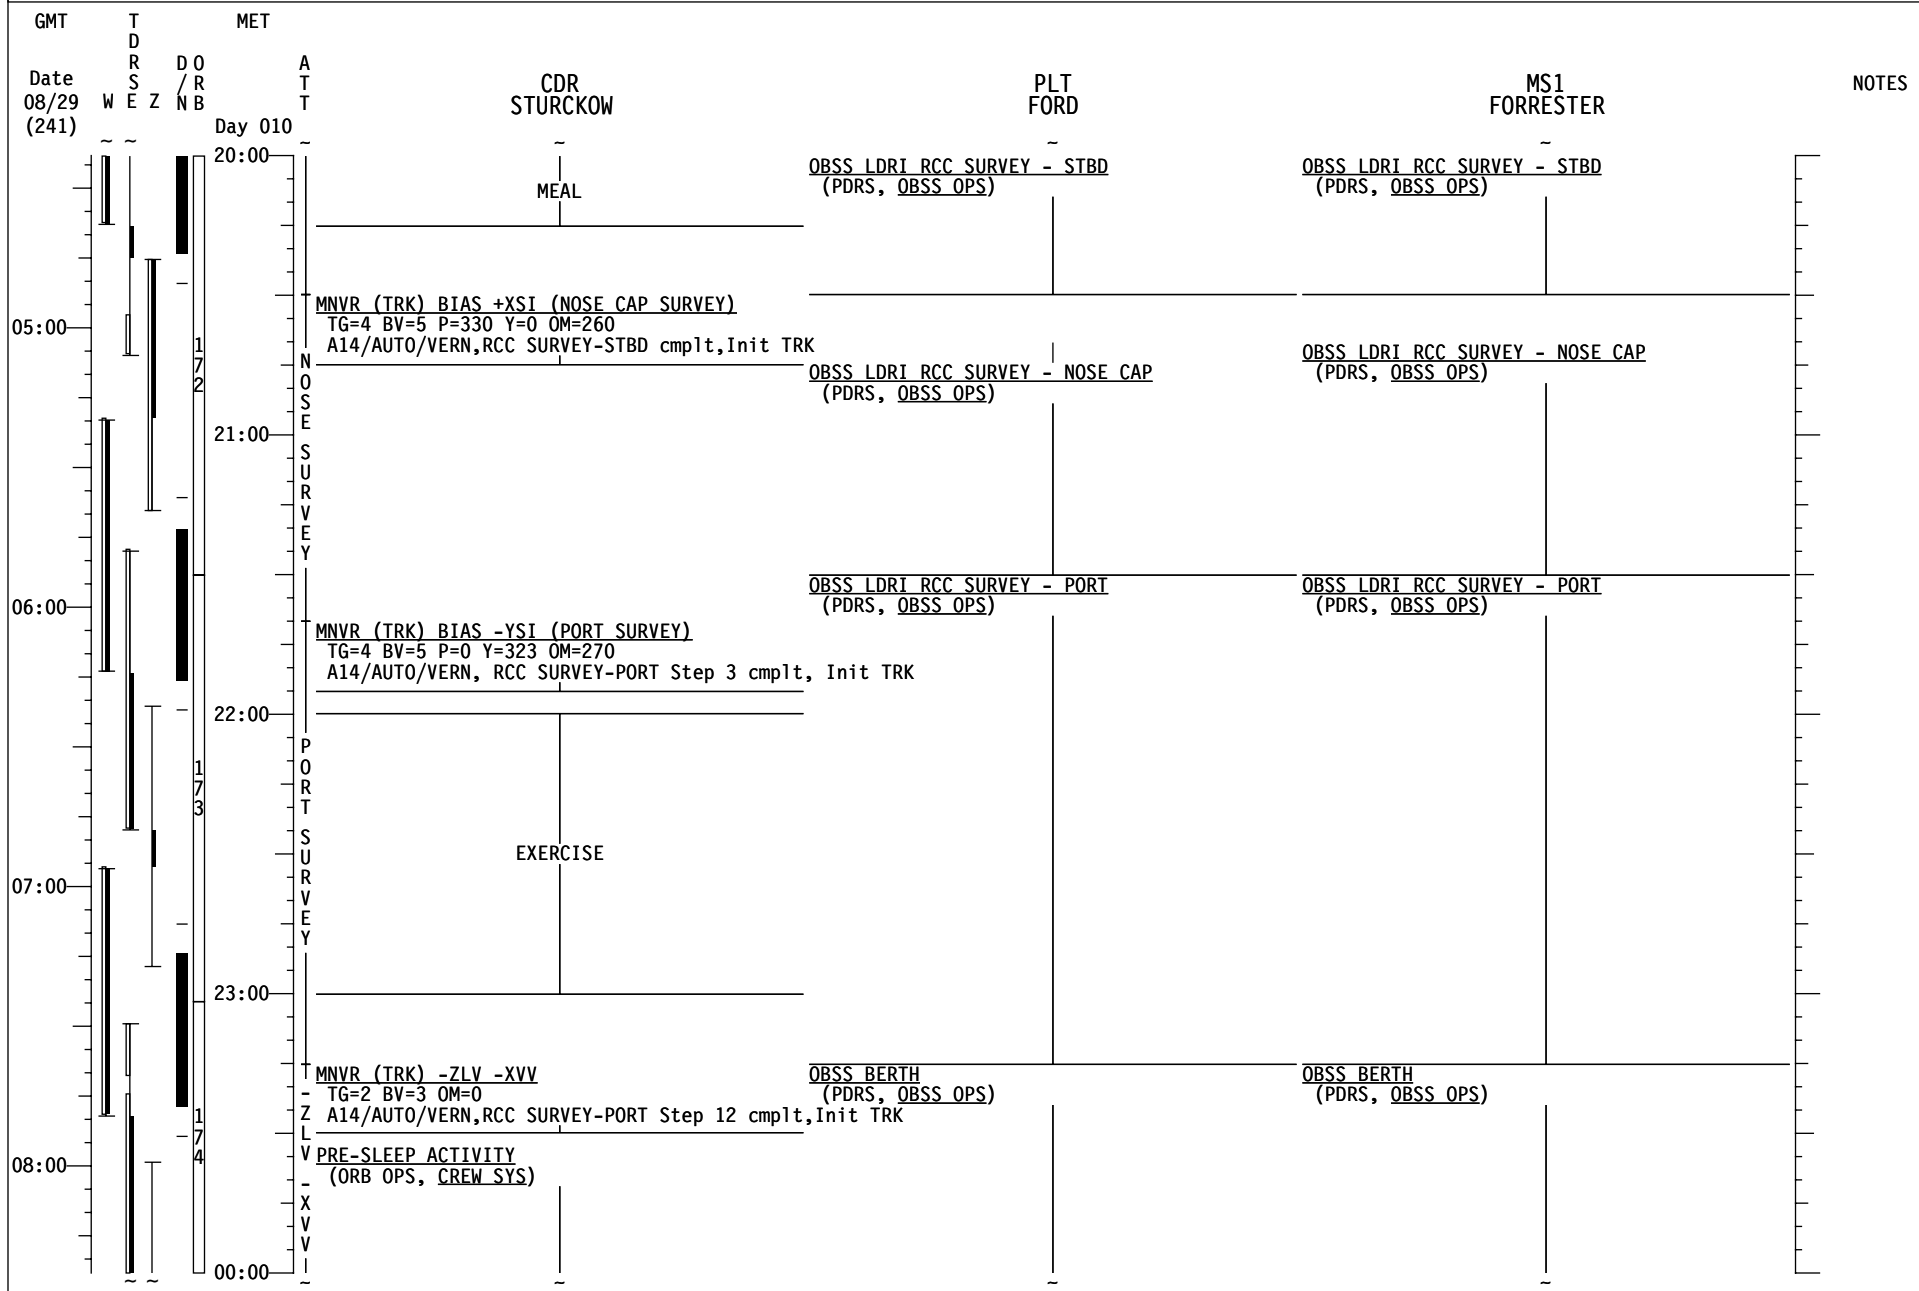

STS-128/17A FD12