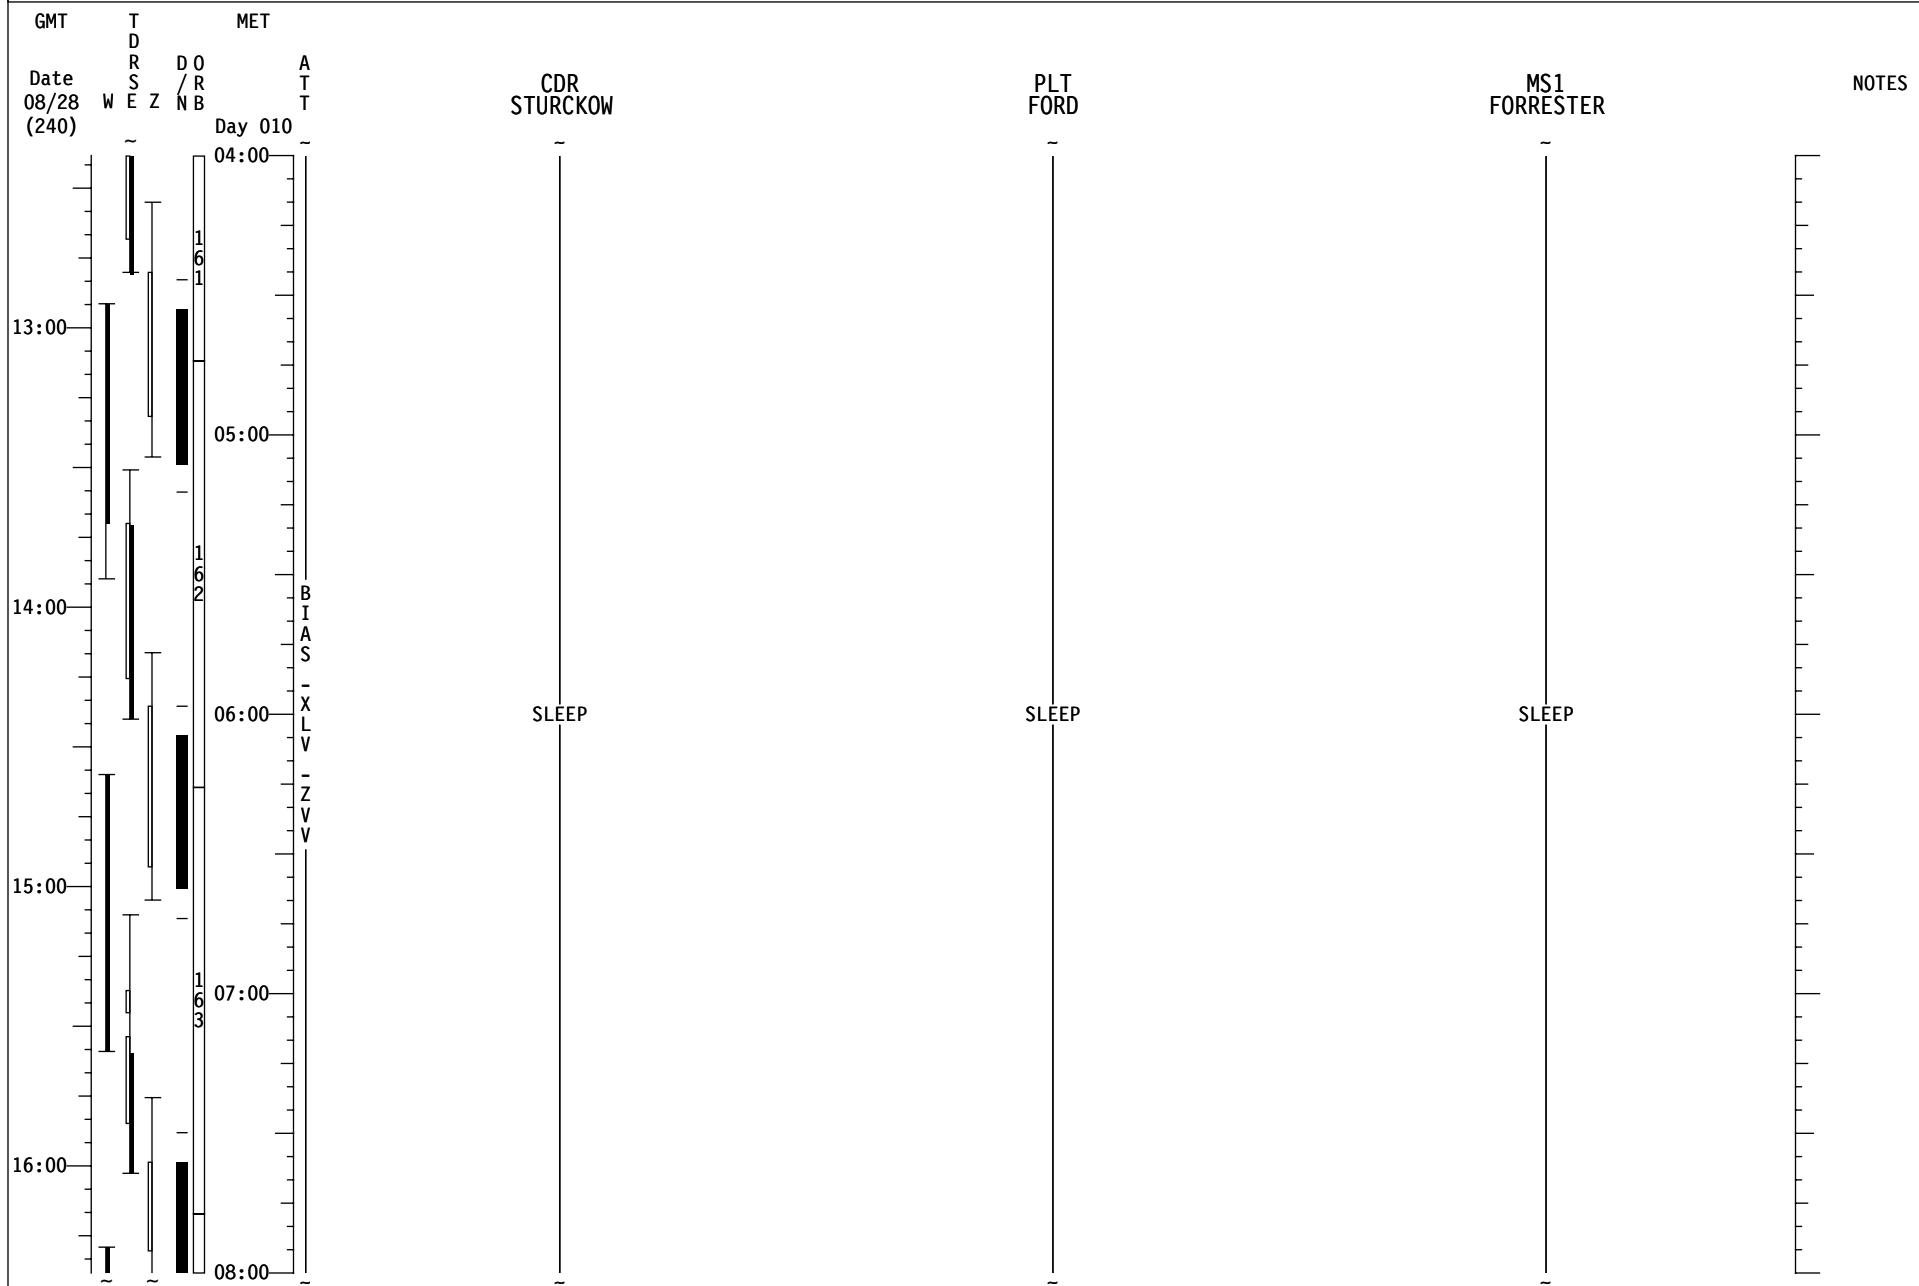

STS-128/17A FD11