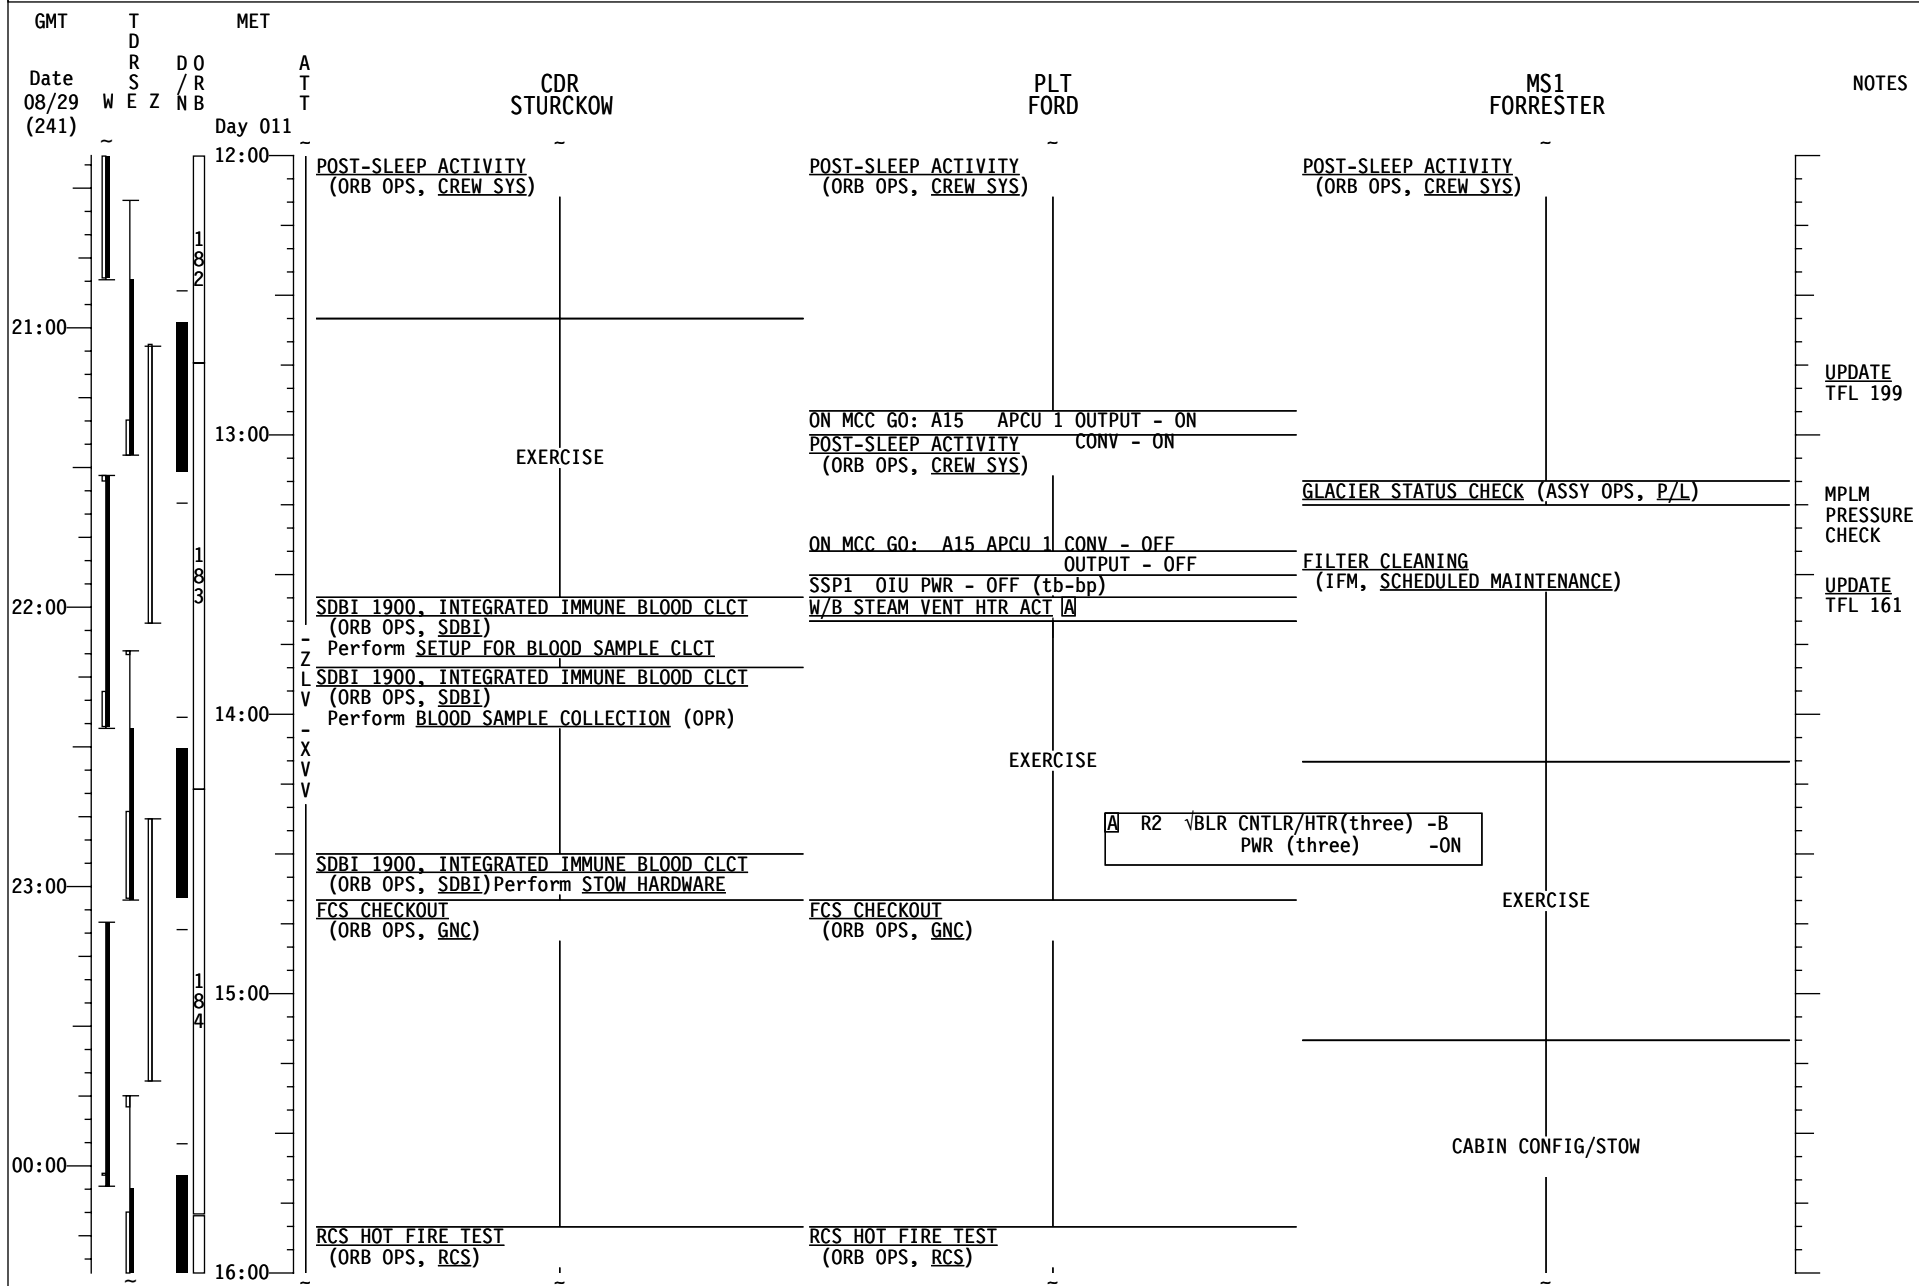

STS-128/17A FD13