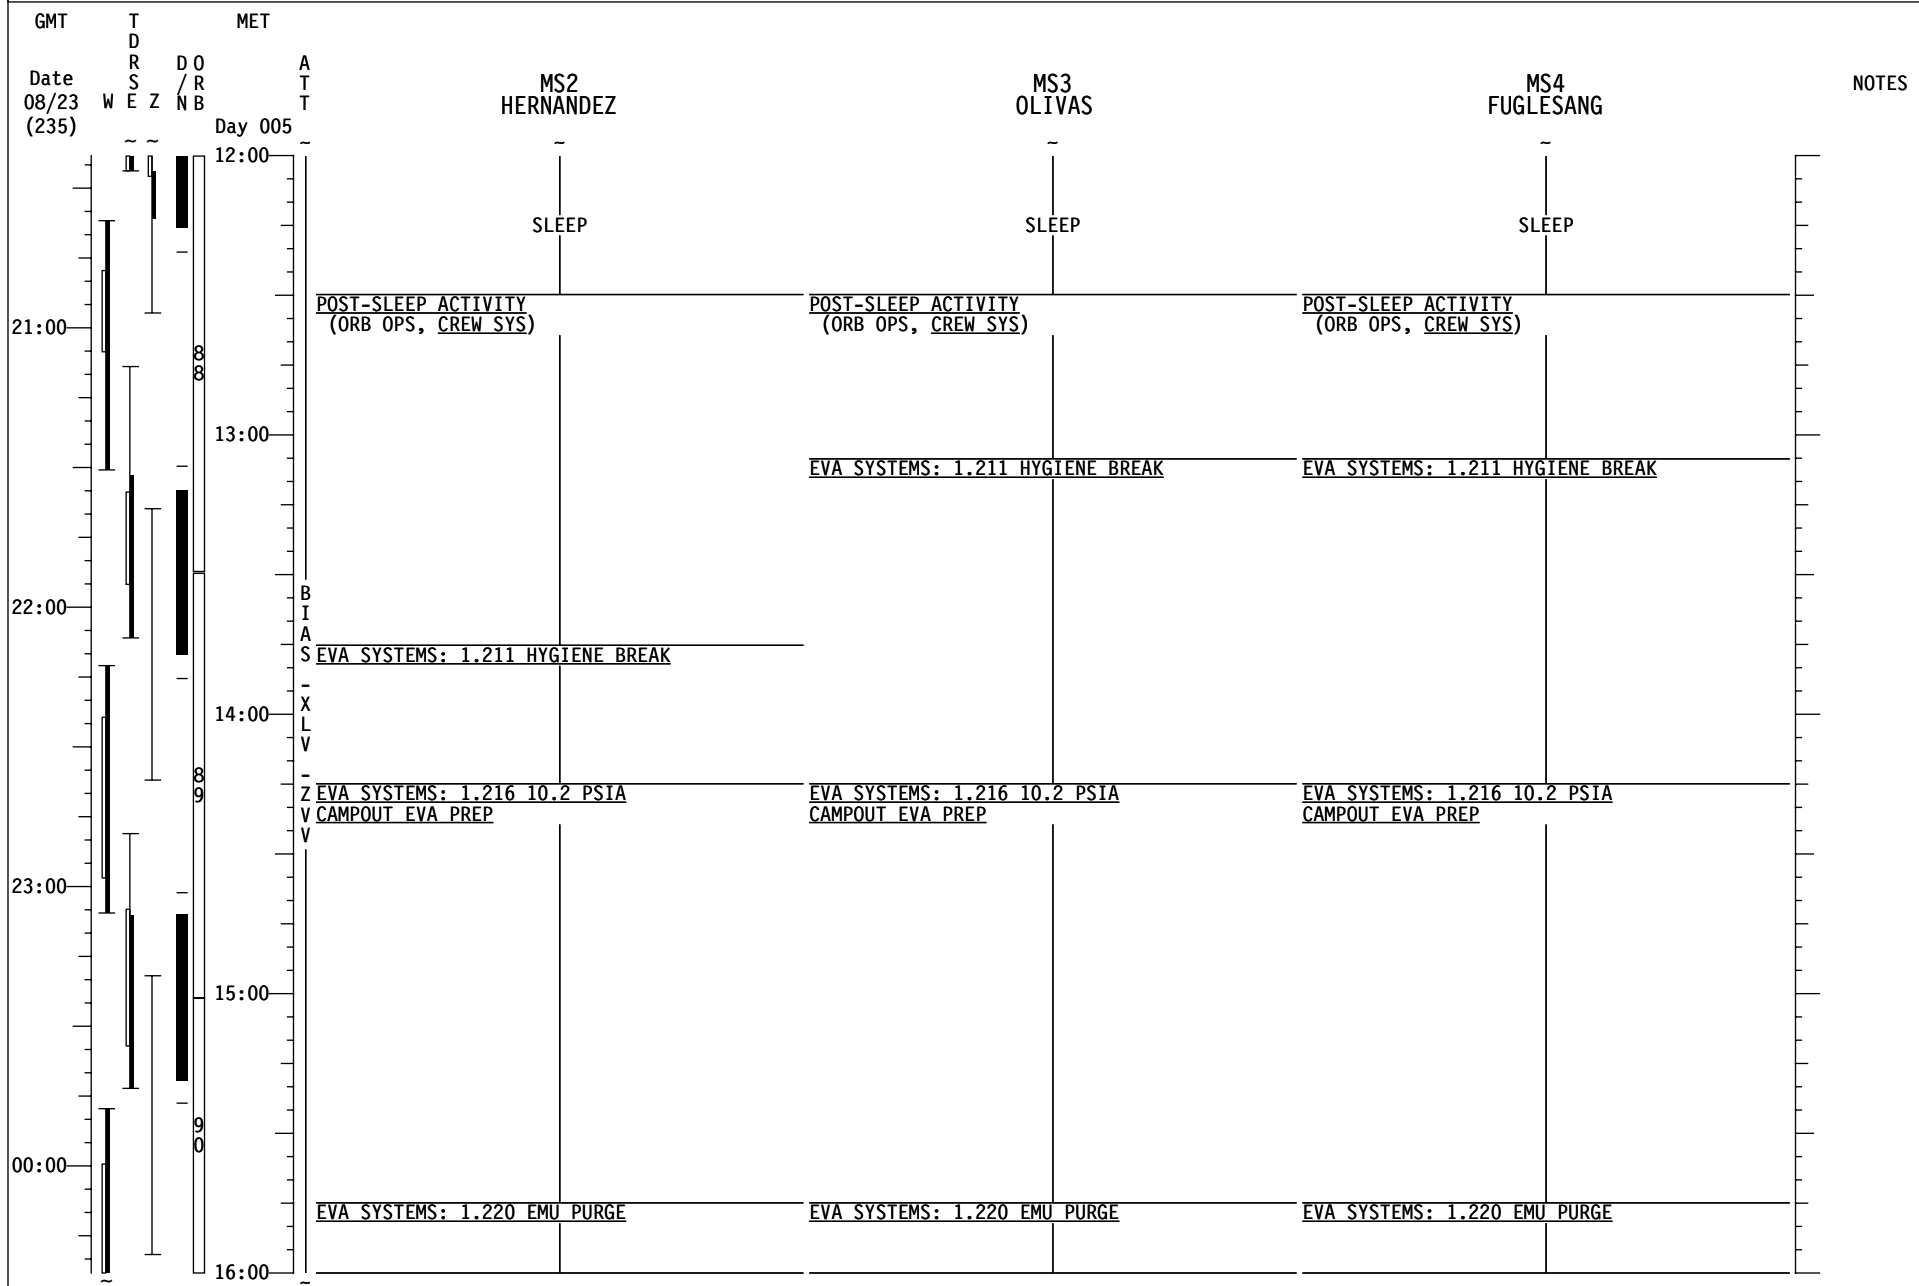

STS-128/17A FD06

STS-128/17A FD06

STS-128/17A FD06

STS-128/17A FD06

STS-128/17A FD07

STS-128/17A FD07

STS-128/17A FD07

GMT	TDRS W E Z	MET Day 005	CDR STURCKOW	PLT FORD	MS1 FORRESTER	NOTES
16:00			TRANSFER OPS Ref. MPLM Transfer List	EXERCISE		
01:00			EXERCISE	17A EVA 2 INHIBIT PAD (EVA, TIMELINES)	IVA SUPPORT PREP	
17:00				P/TV07 EVA (PHOTO/TV, SCENES) Setup		
02:00			IMU STAR OF OPPTY ALIGN (ORB OPS, GNC) CWC-I FILL (ORB OPS, CWC-I FILL) Ref. MSG XXX Fill Init #7	ROBO: 1.410 ATA UNBERTH AND INSTALL		
18:00			CWC-I TERM CWC-I INIT (ORB OPS, CWC-I FILL) Ref. MSG XXX Fill Init #8			
03:00			CWC-I TERM CWC-I INIT (ORB OPS, CWC-I FILL) Ref. MSG XXX Fill Init #9		EVA IVA SUPPORT	
19:00			CWC-I TERM (ORB OPS, CWC-I FILL)			
04:00			CWC-I TRANSFER Transfer 3 CWC-Is to ISS			
20:00						NO ARED EXERCISE DURING ATA REMOVAL, HANDOFF, AND INSTALL (APFR INGRESS THRU OLD ATA BERTH)