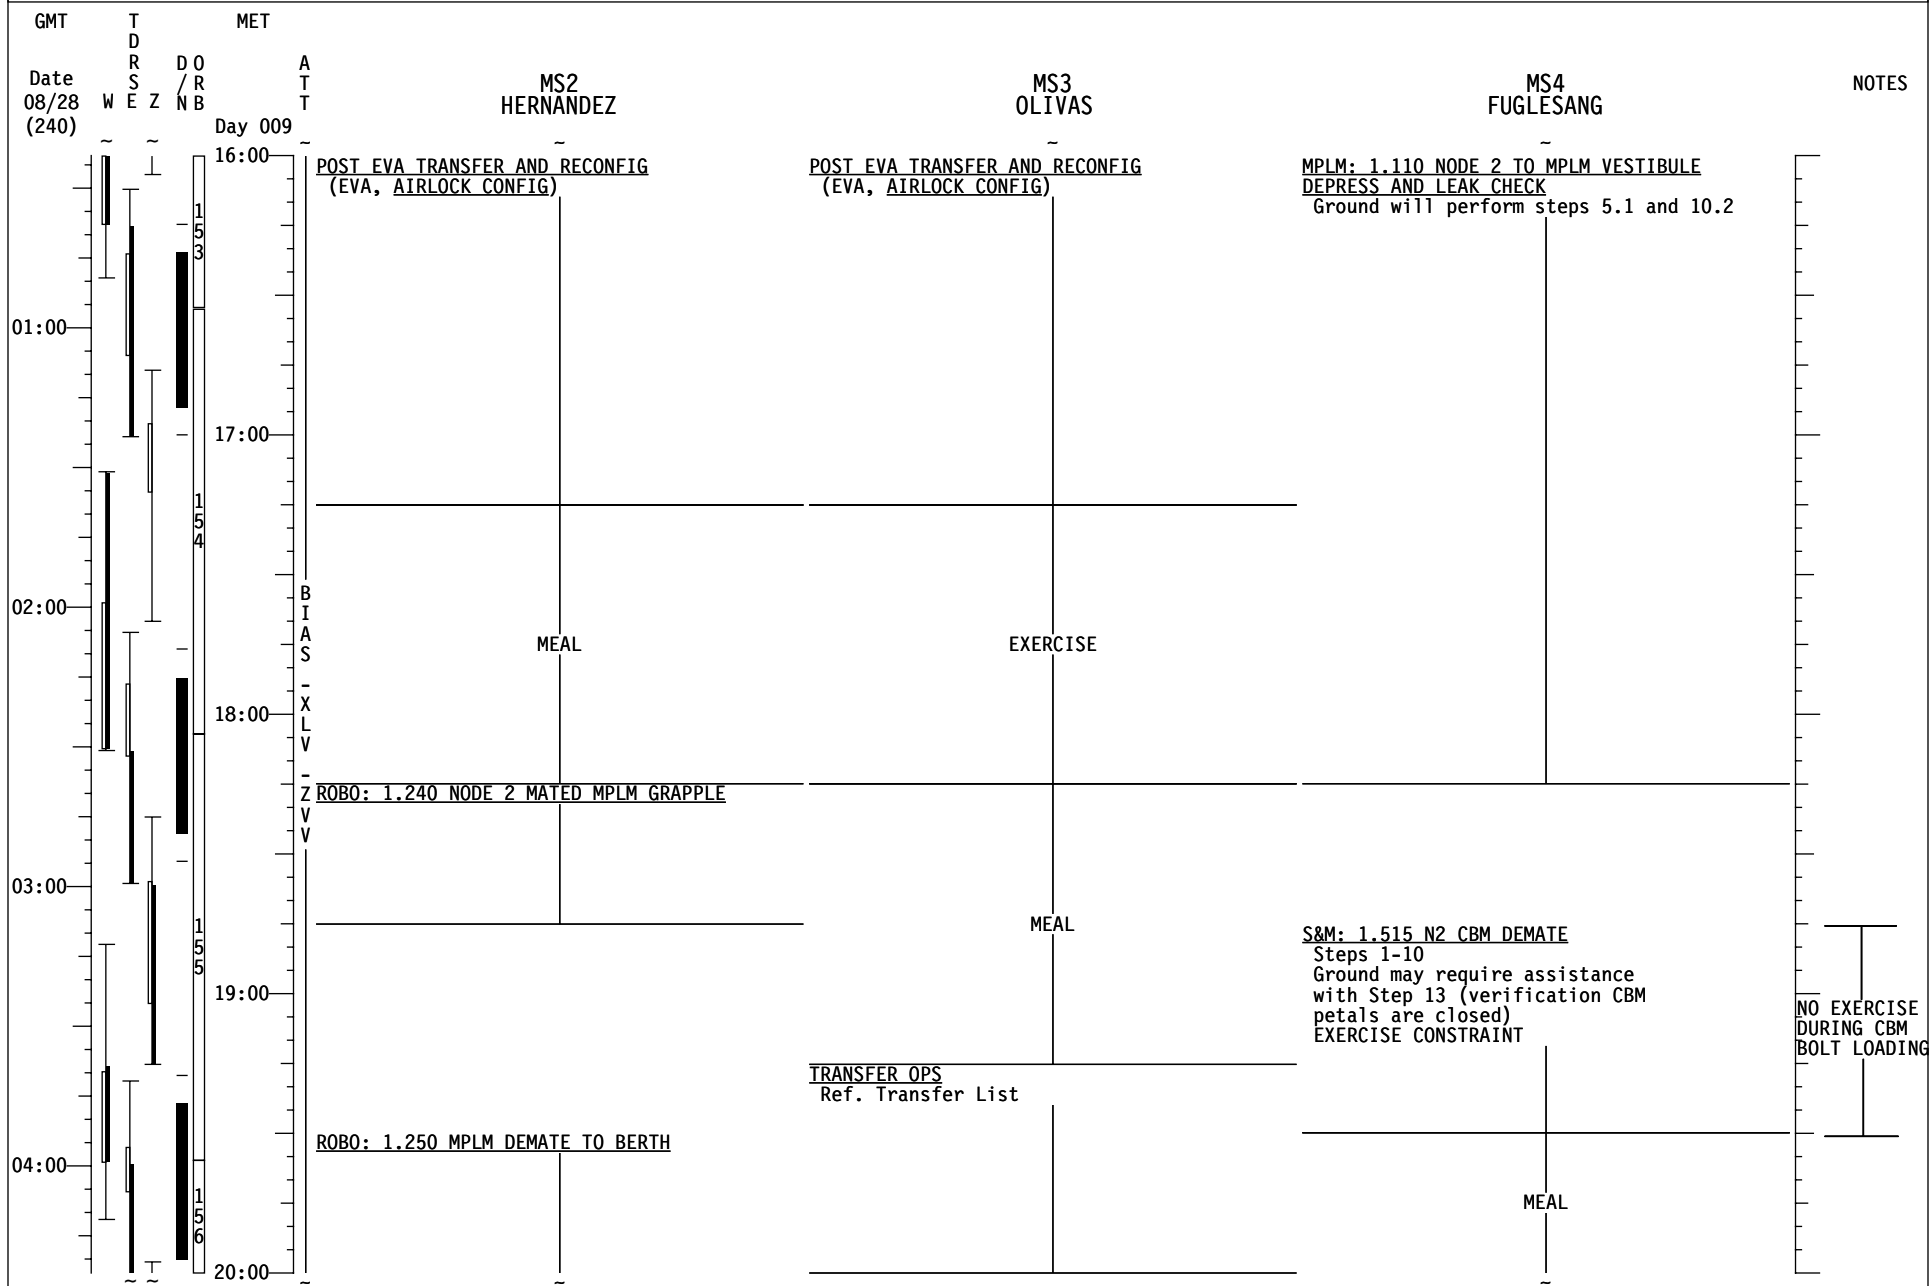

STS-128/17A FD11