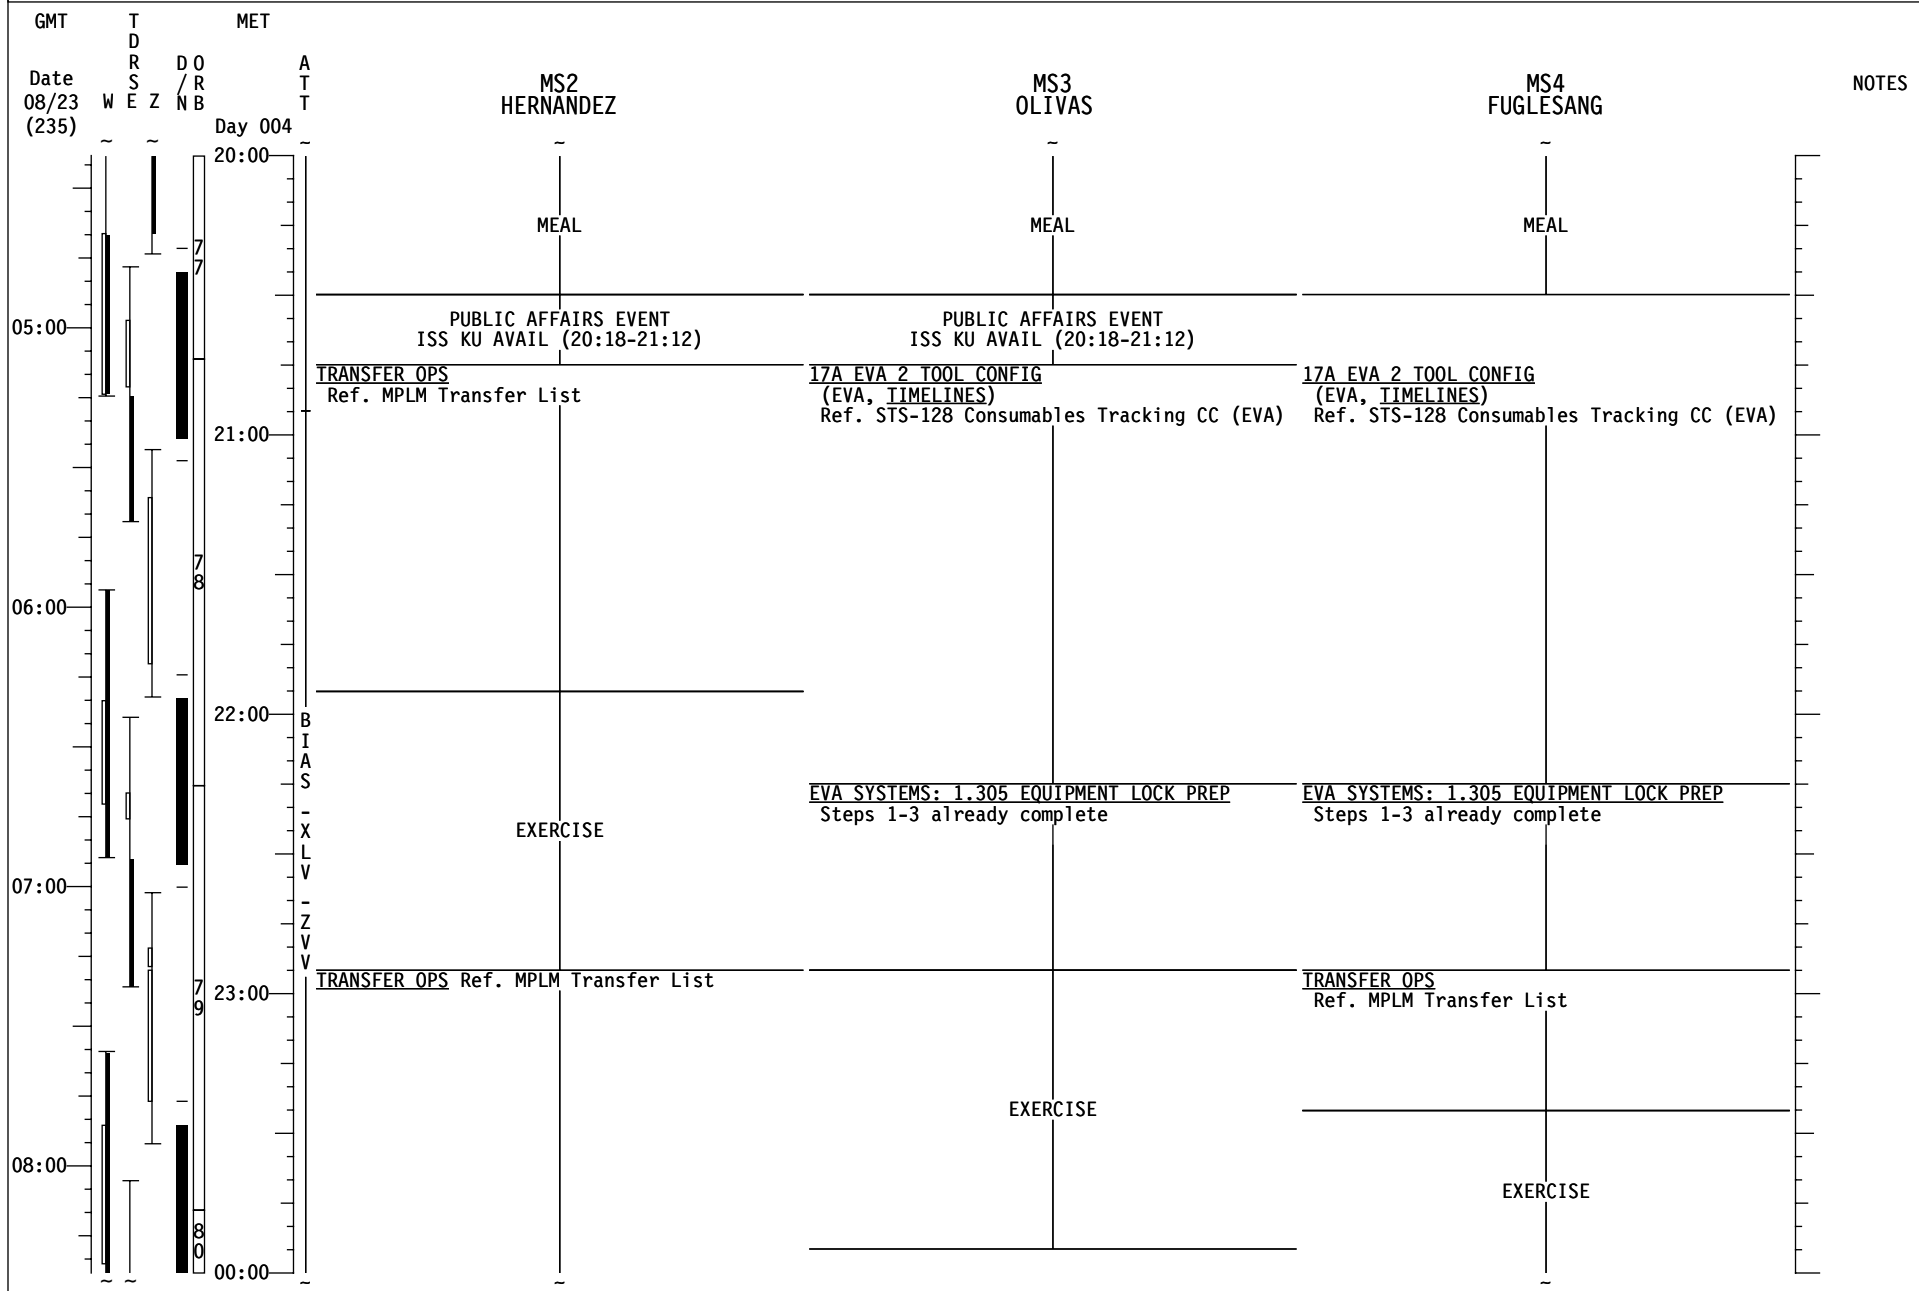

STS-128/17A FD06