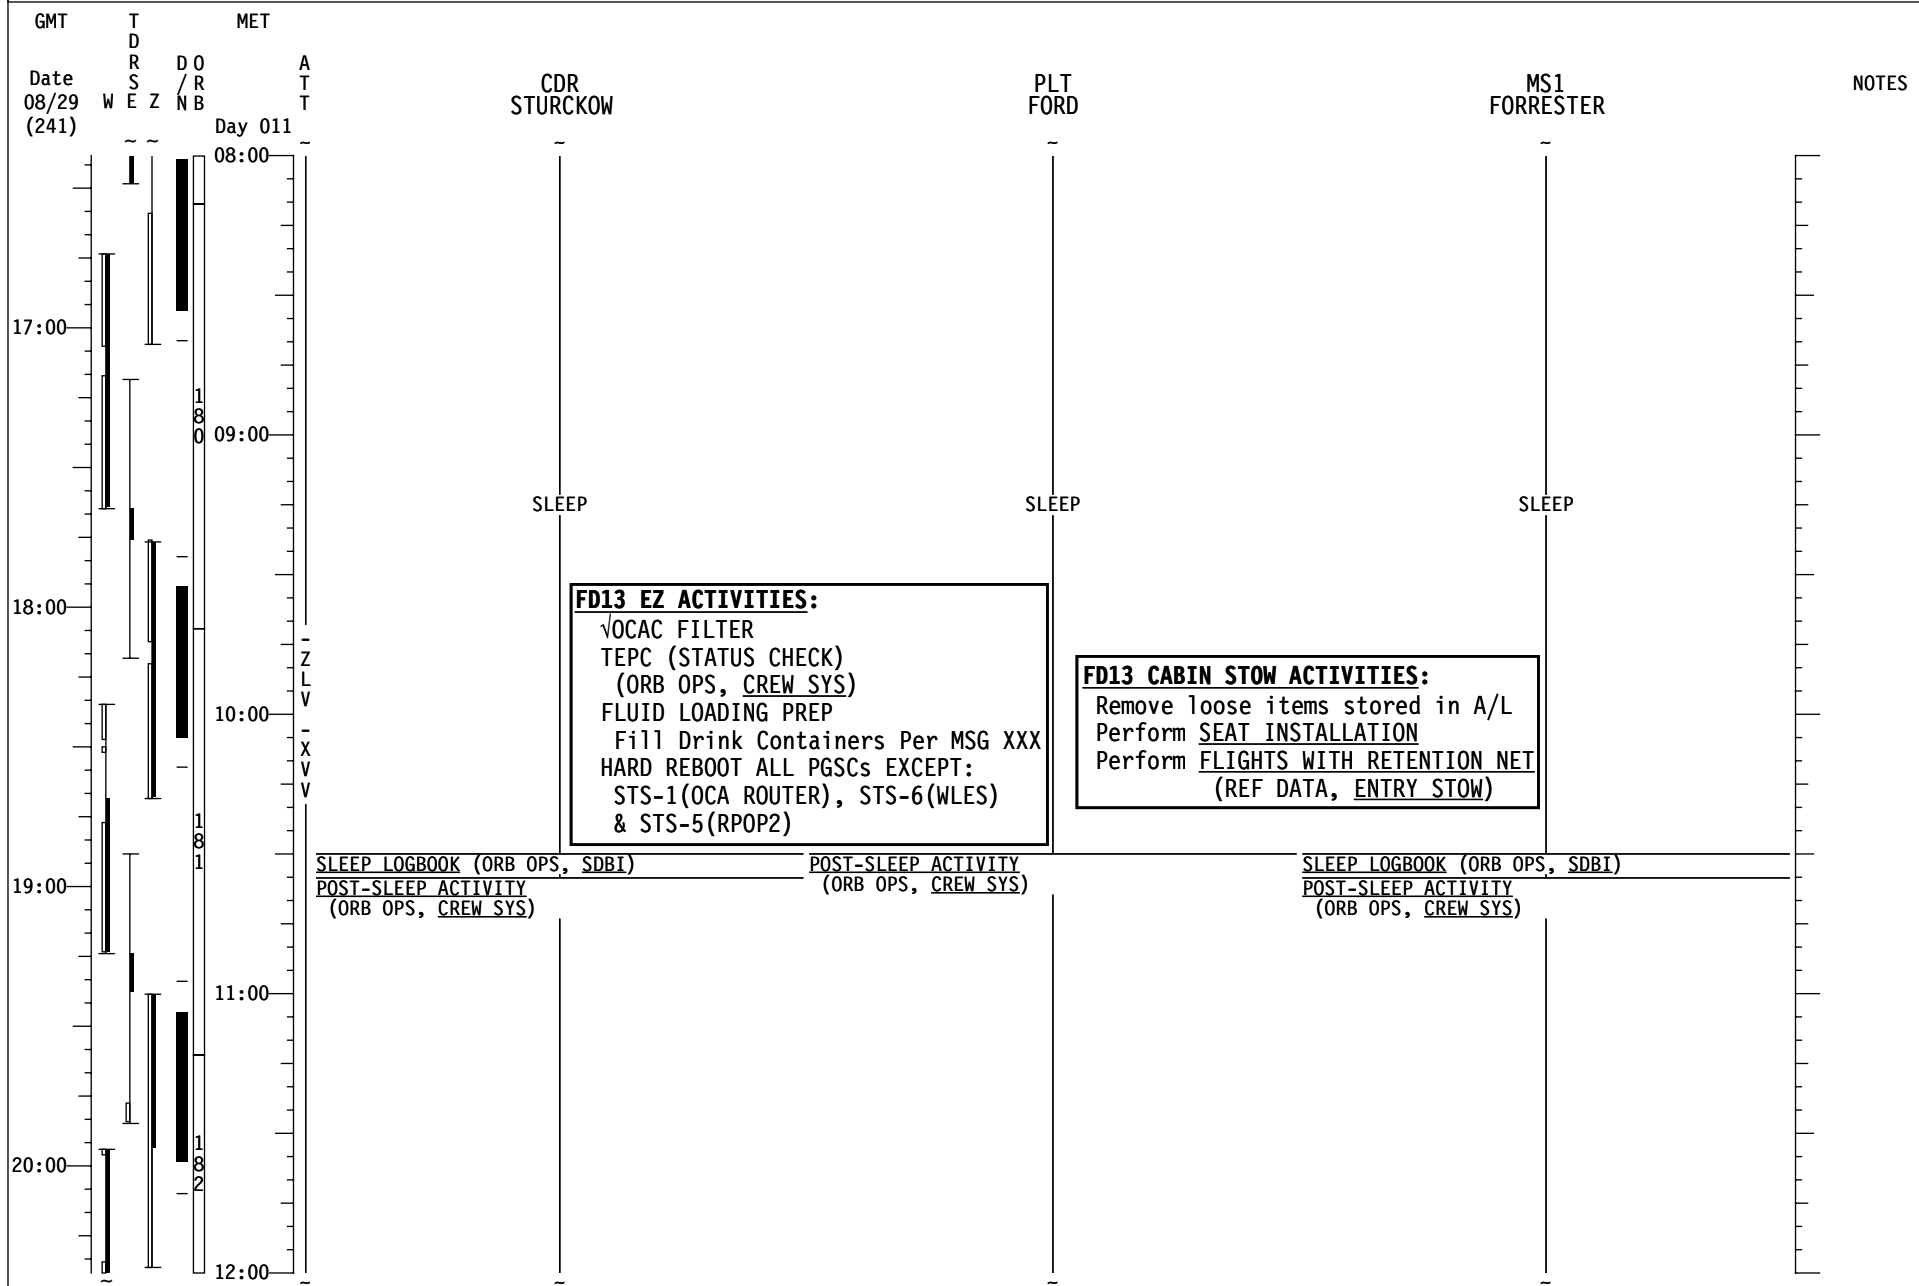

STS-128/17A FD13