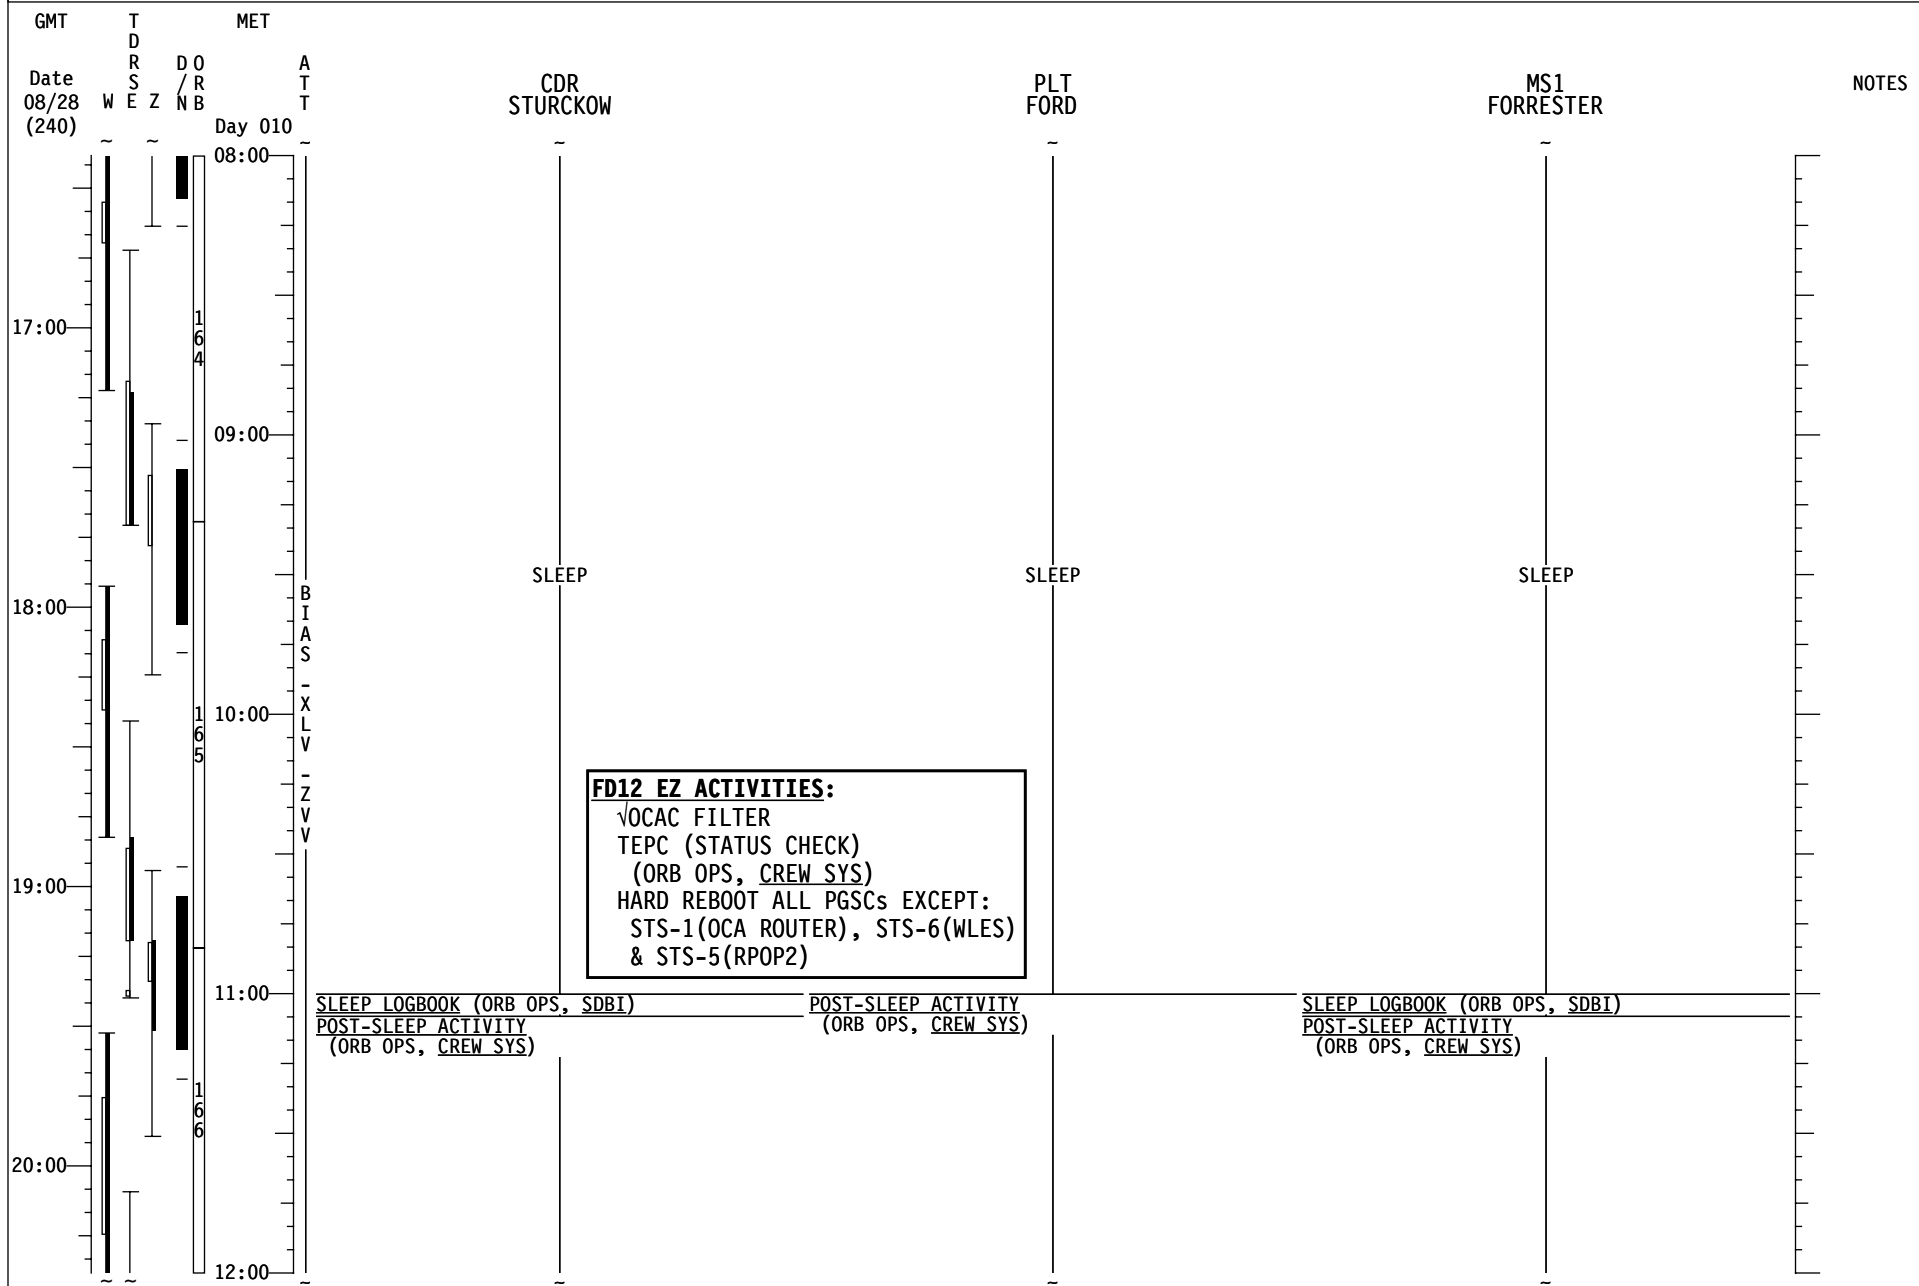

STS-128/17A FD12