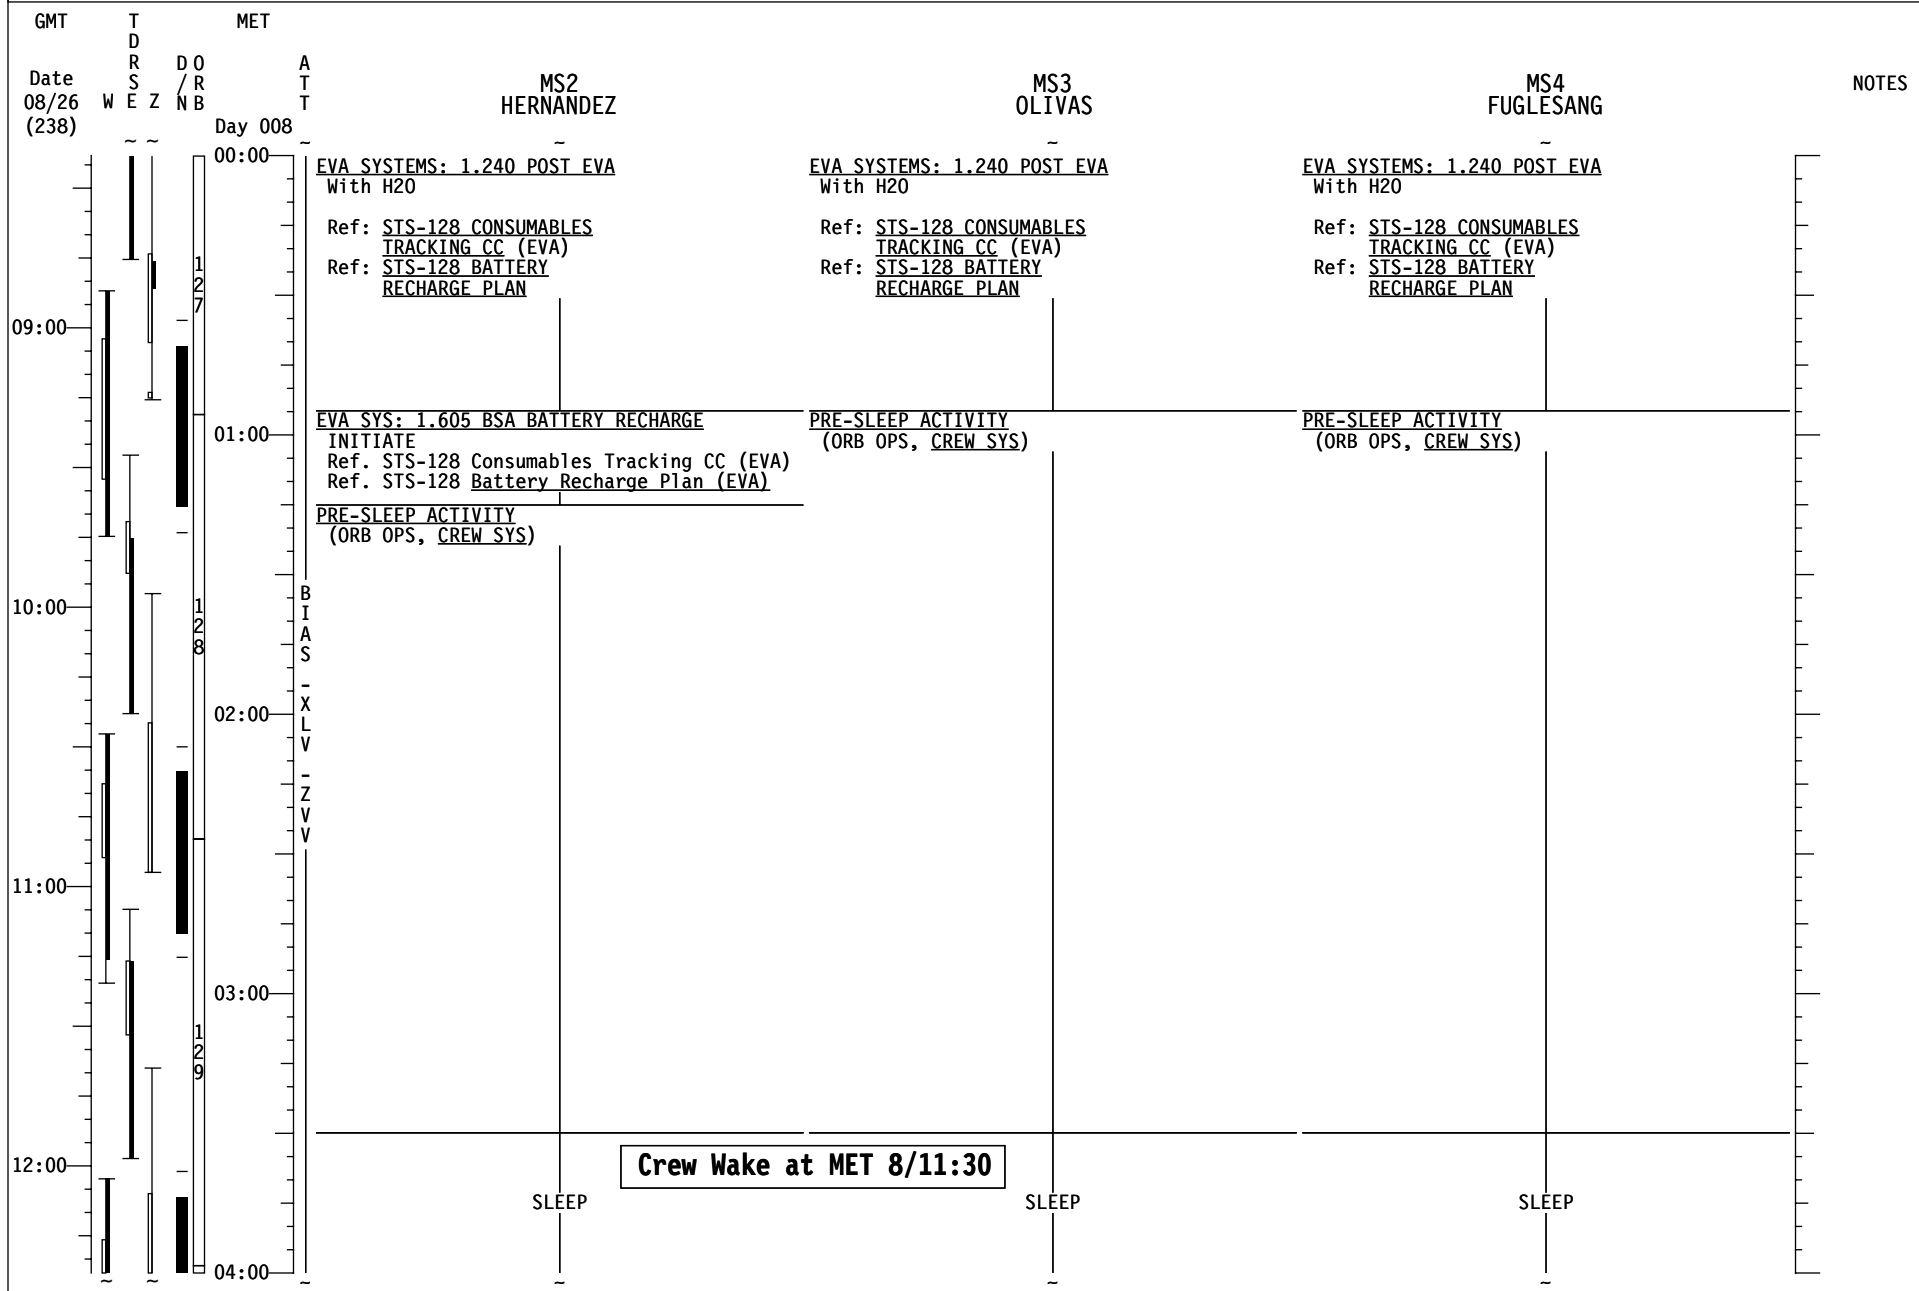

STS-128/17A FD09

Crew Wake at MET 8/11:30