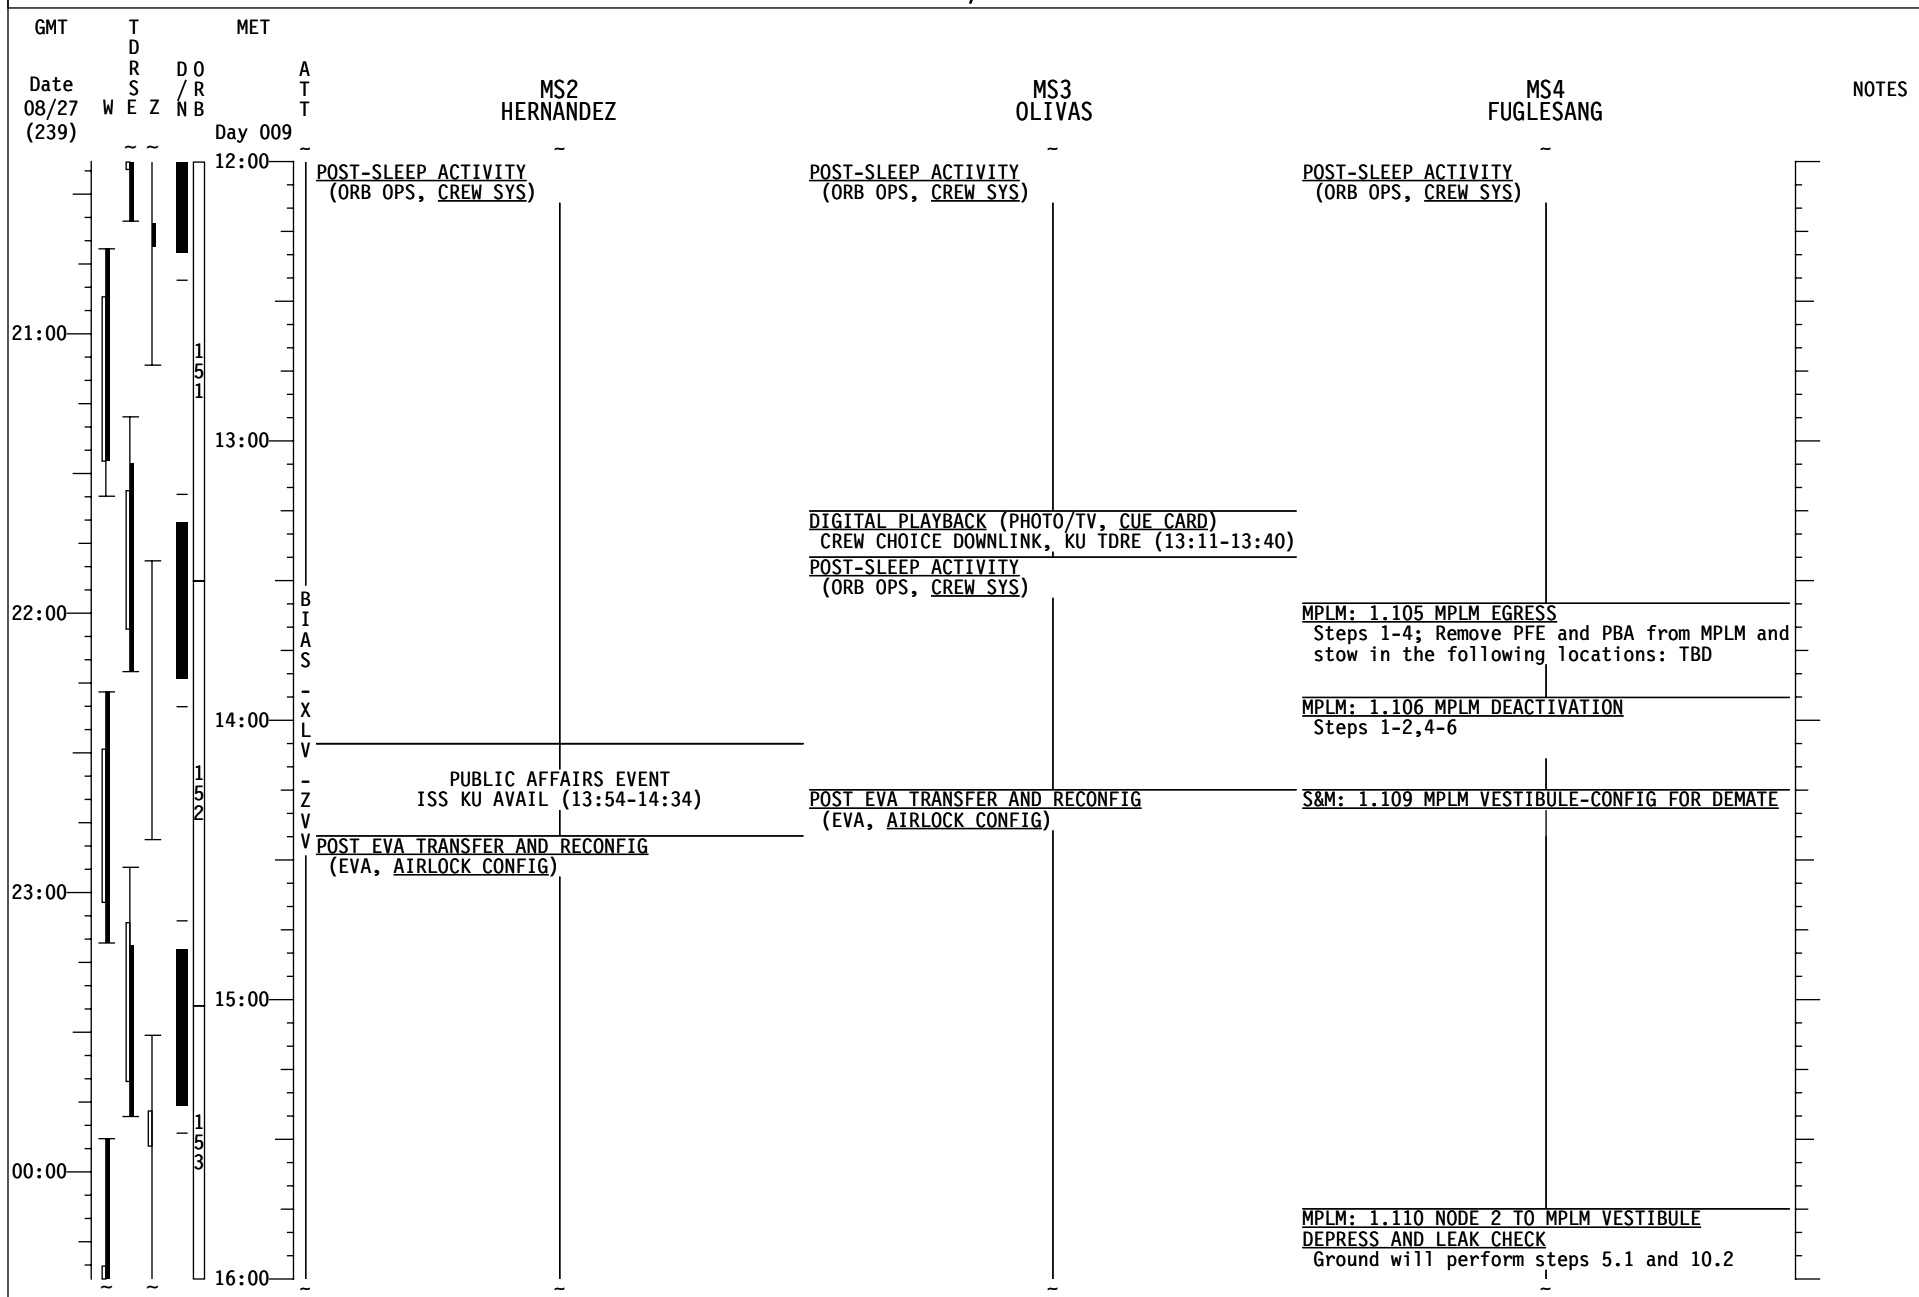

STS-128/17A FD11