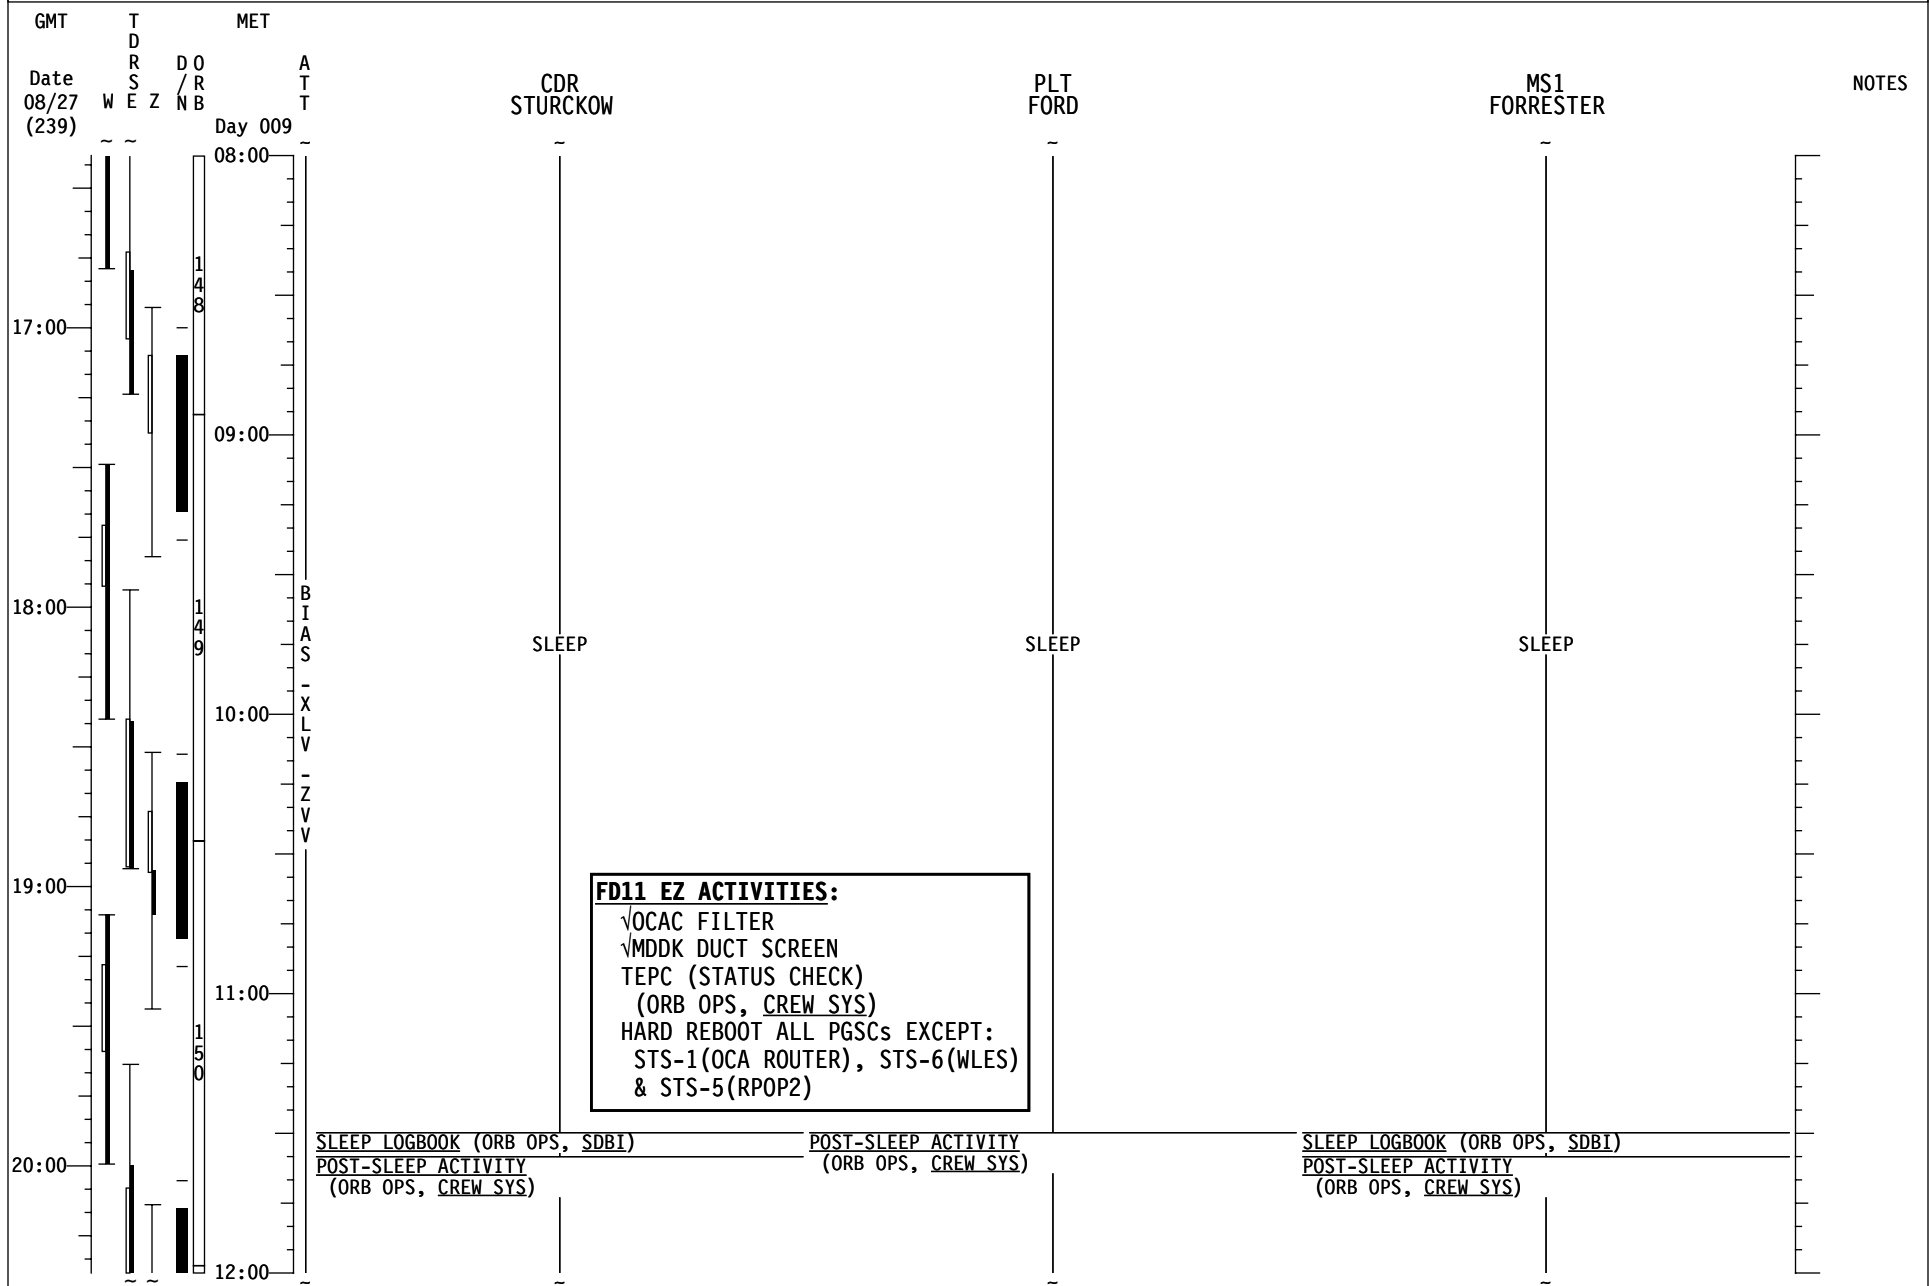

STS-128/17A FD10

STS-128/17A FD10

STS-128/17A FD10

STS-128/17A FD10

STS-128/17A FD11

STS-128/17A FD11

STS-128/17A FD11

GMT	TDRSZ	MET	A/T	CDR STURCKOW	PLT FORD	MS1 FORRESTER	NOTES
Date 08/27 (239)	W E Z	Day 009					
12:00				POST-SLEEP ACTIVITY (ORB OPS, CREW SYS)	POST-SLEEP ACTIVITY (ORB OPS, CREW SYS)	POST-SLEEP ACTIVITY (ORB OPS, CREW SYS)	
21:00							
13:00							
22:00						DIGITAL PLAYBACK (PHOTO/TV, CUE CARD) CREW CHOICE DOWNLINK, KU TDRE (13:11-13:40)	
						POST-SLEEP ACTIVITY (ORB OPS, CREW SYS)	
14:00							
23:00				PUBLIC AFFAIRS EVENT ISS KU AVAIL (13:54-14:34)	PUBLIC AFFAIRS EVENT ISS KU AVAIL (13:54-14:34)		
				DAILY TRANSFER LIST UPDATE Ref. Transfer List & MSG XXX		GLACIER STATUS CHECK (ASSY OPS, P/L) L17 Check MCIU filter screen	
				TRANSFER OPS Ref. Transfer List		TRANSFER OPS Ref. Transfer List	
15:00					EXERCISE		
00:00				SHUTTLE/ISS H2O CNTR FILL (ORB OPS, ECLS) INIT FILL #4 Ref. MSG XXX	TRANSFER OPS Ref. Transfer List		
				TRANSFER OPS Ref. Transfer List			
16:00							