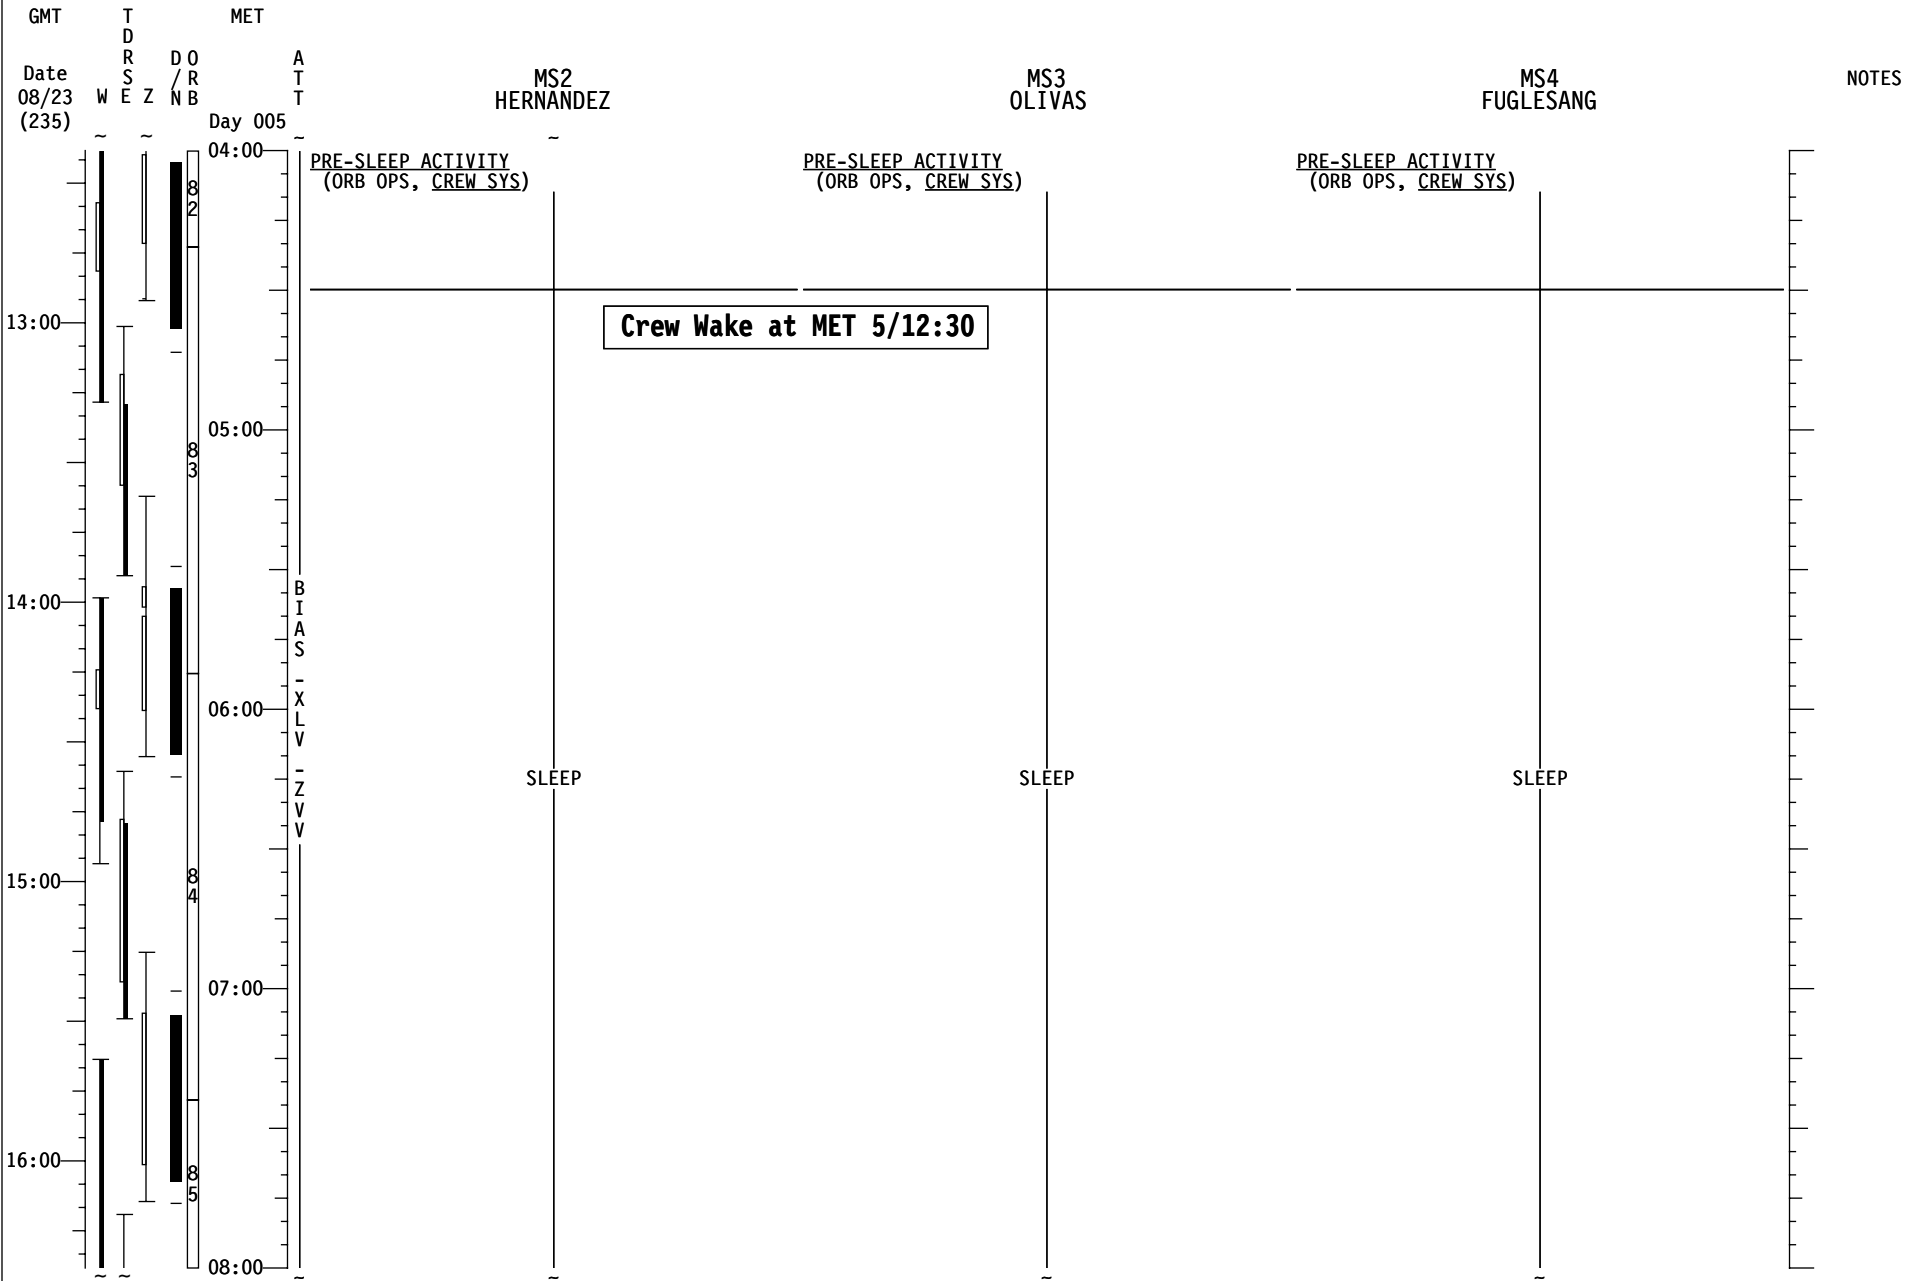

STS-128/17A FD06