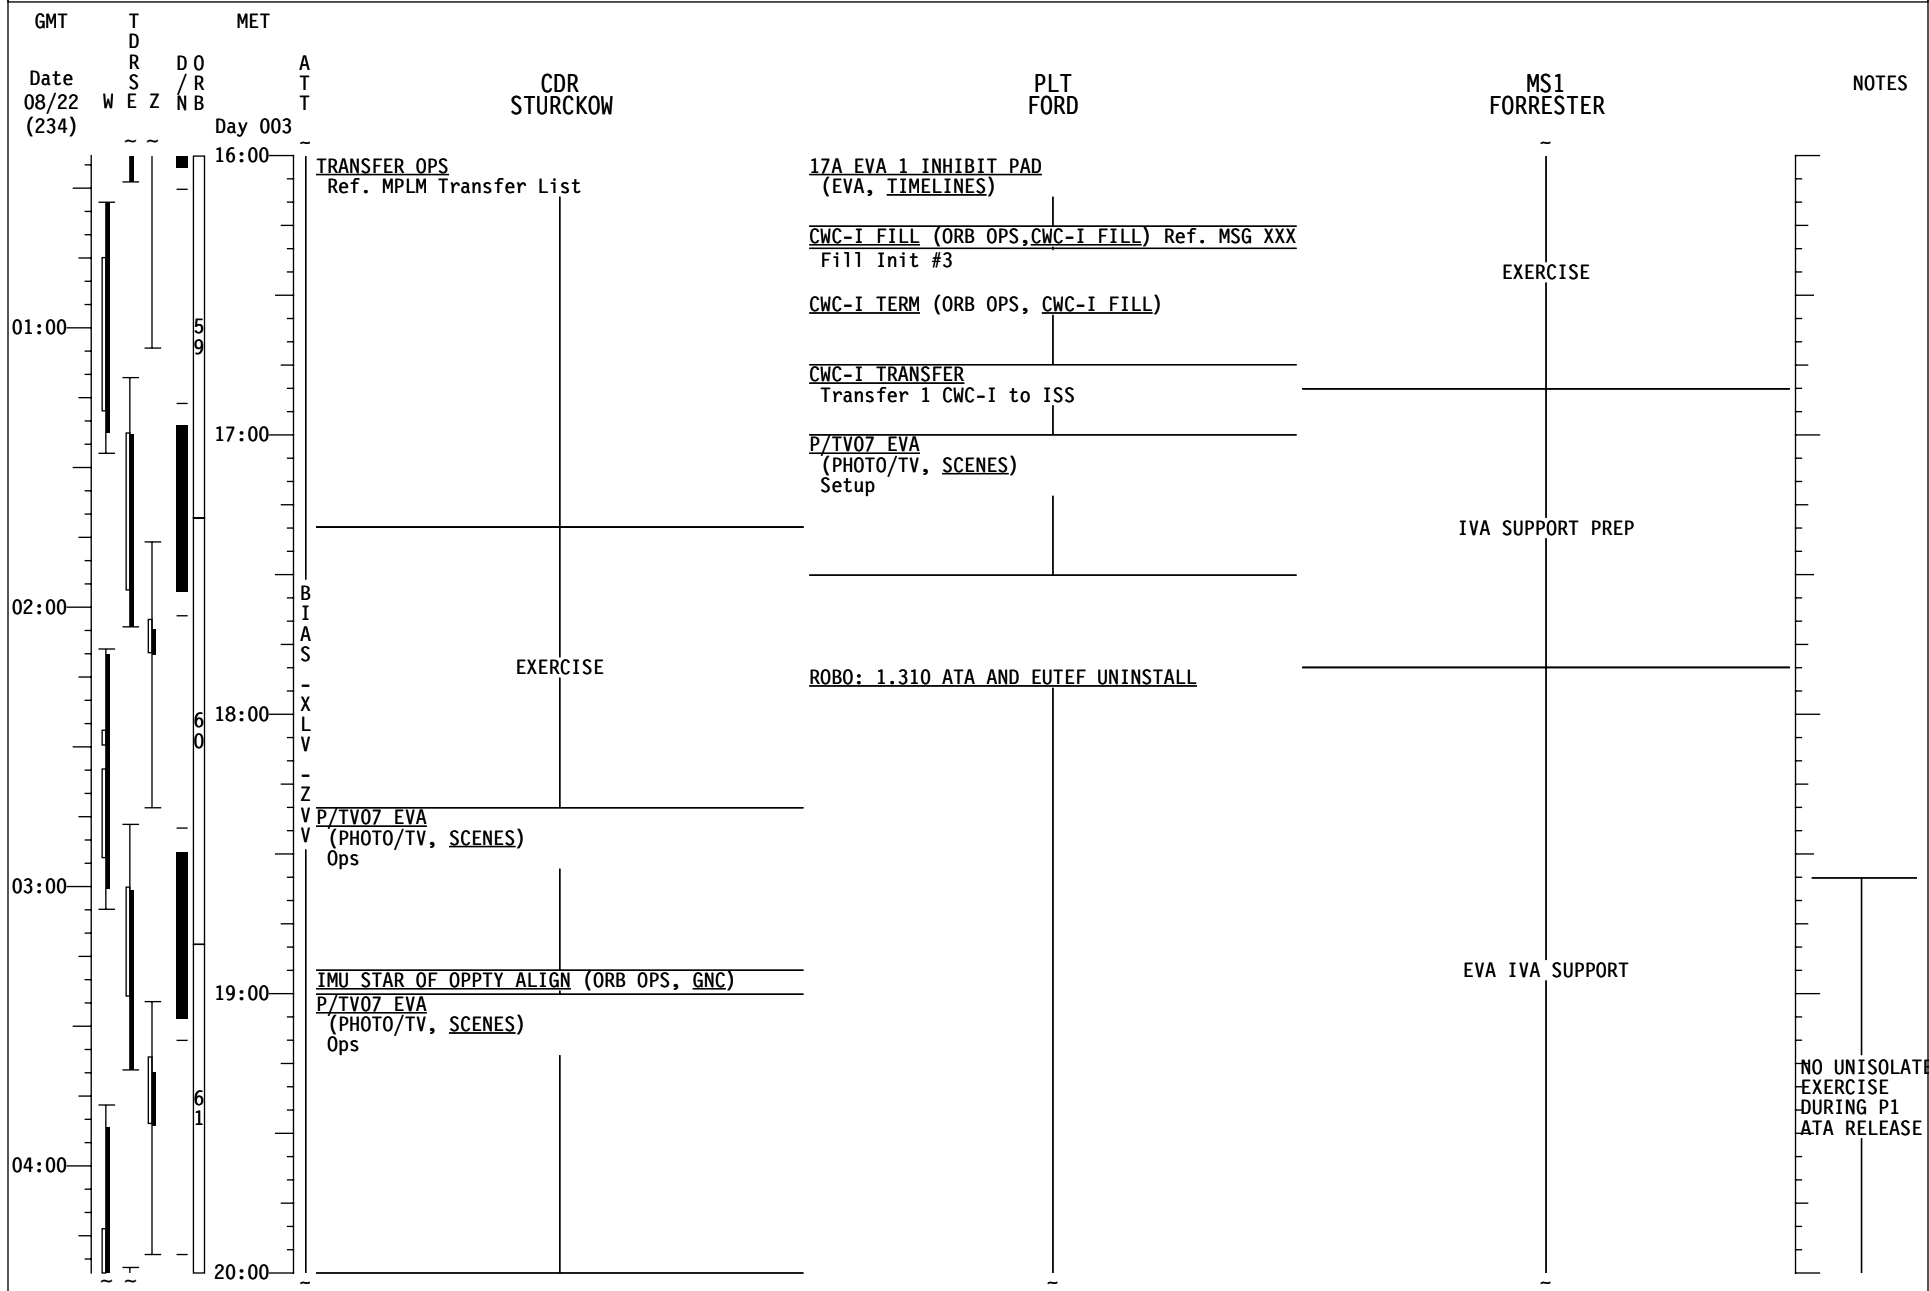

STS-128/17A FD05

NO UNISOLATED EXERCISE DURING P1 ATA RELEASE