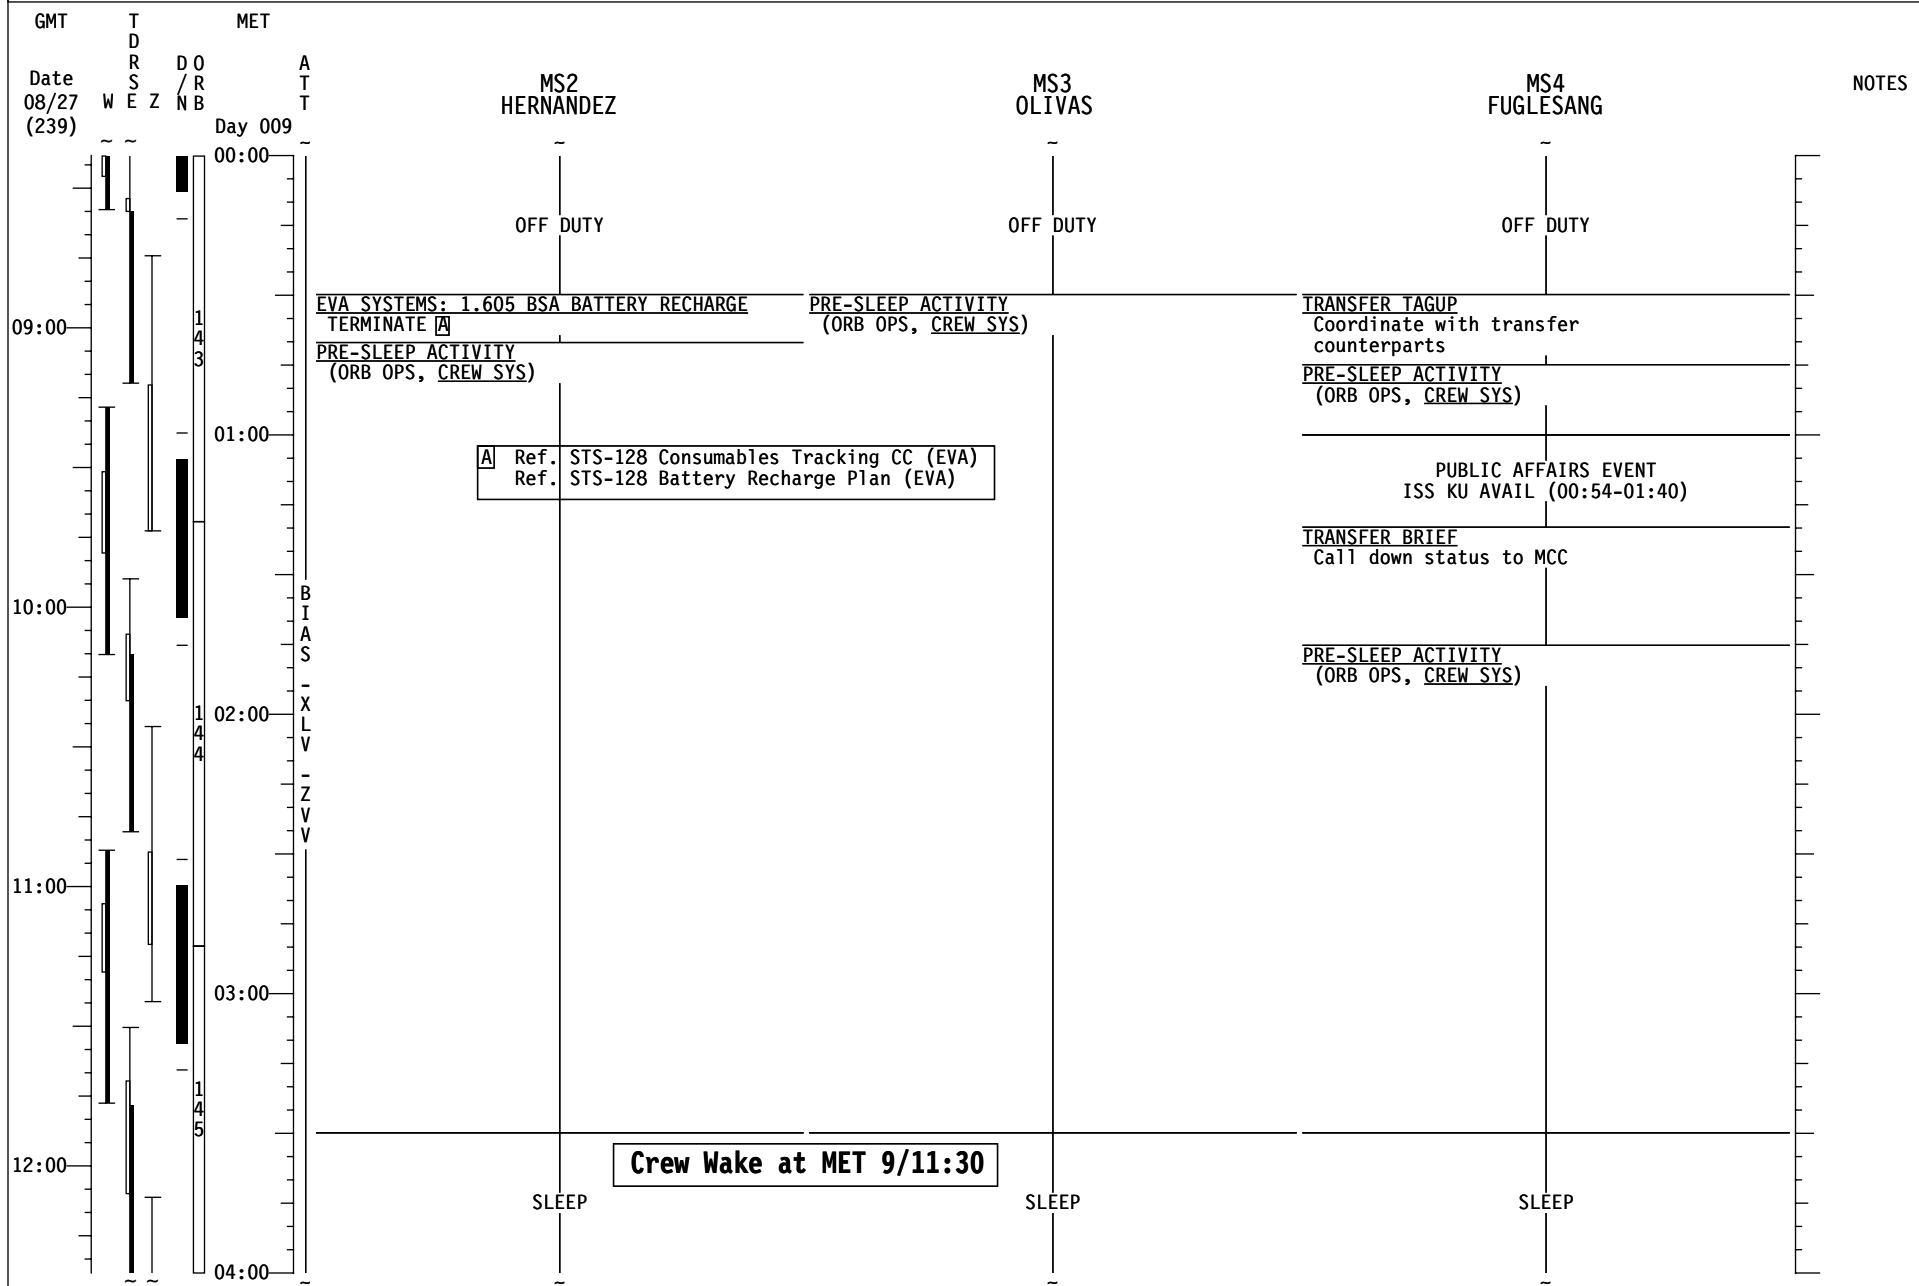

STS-128/17A FD10