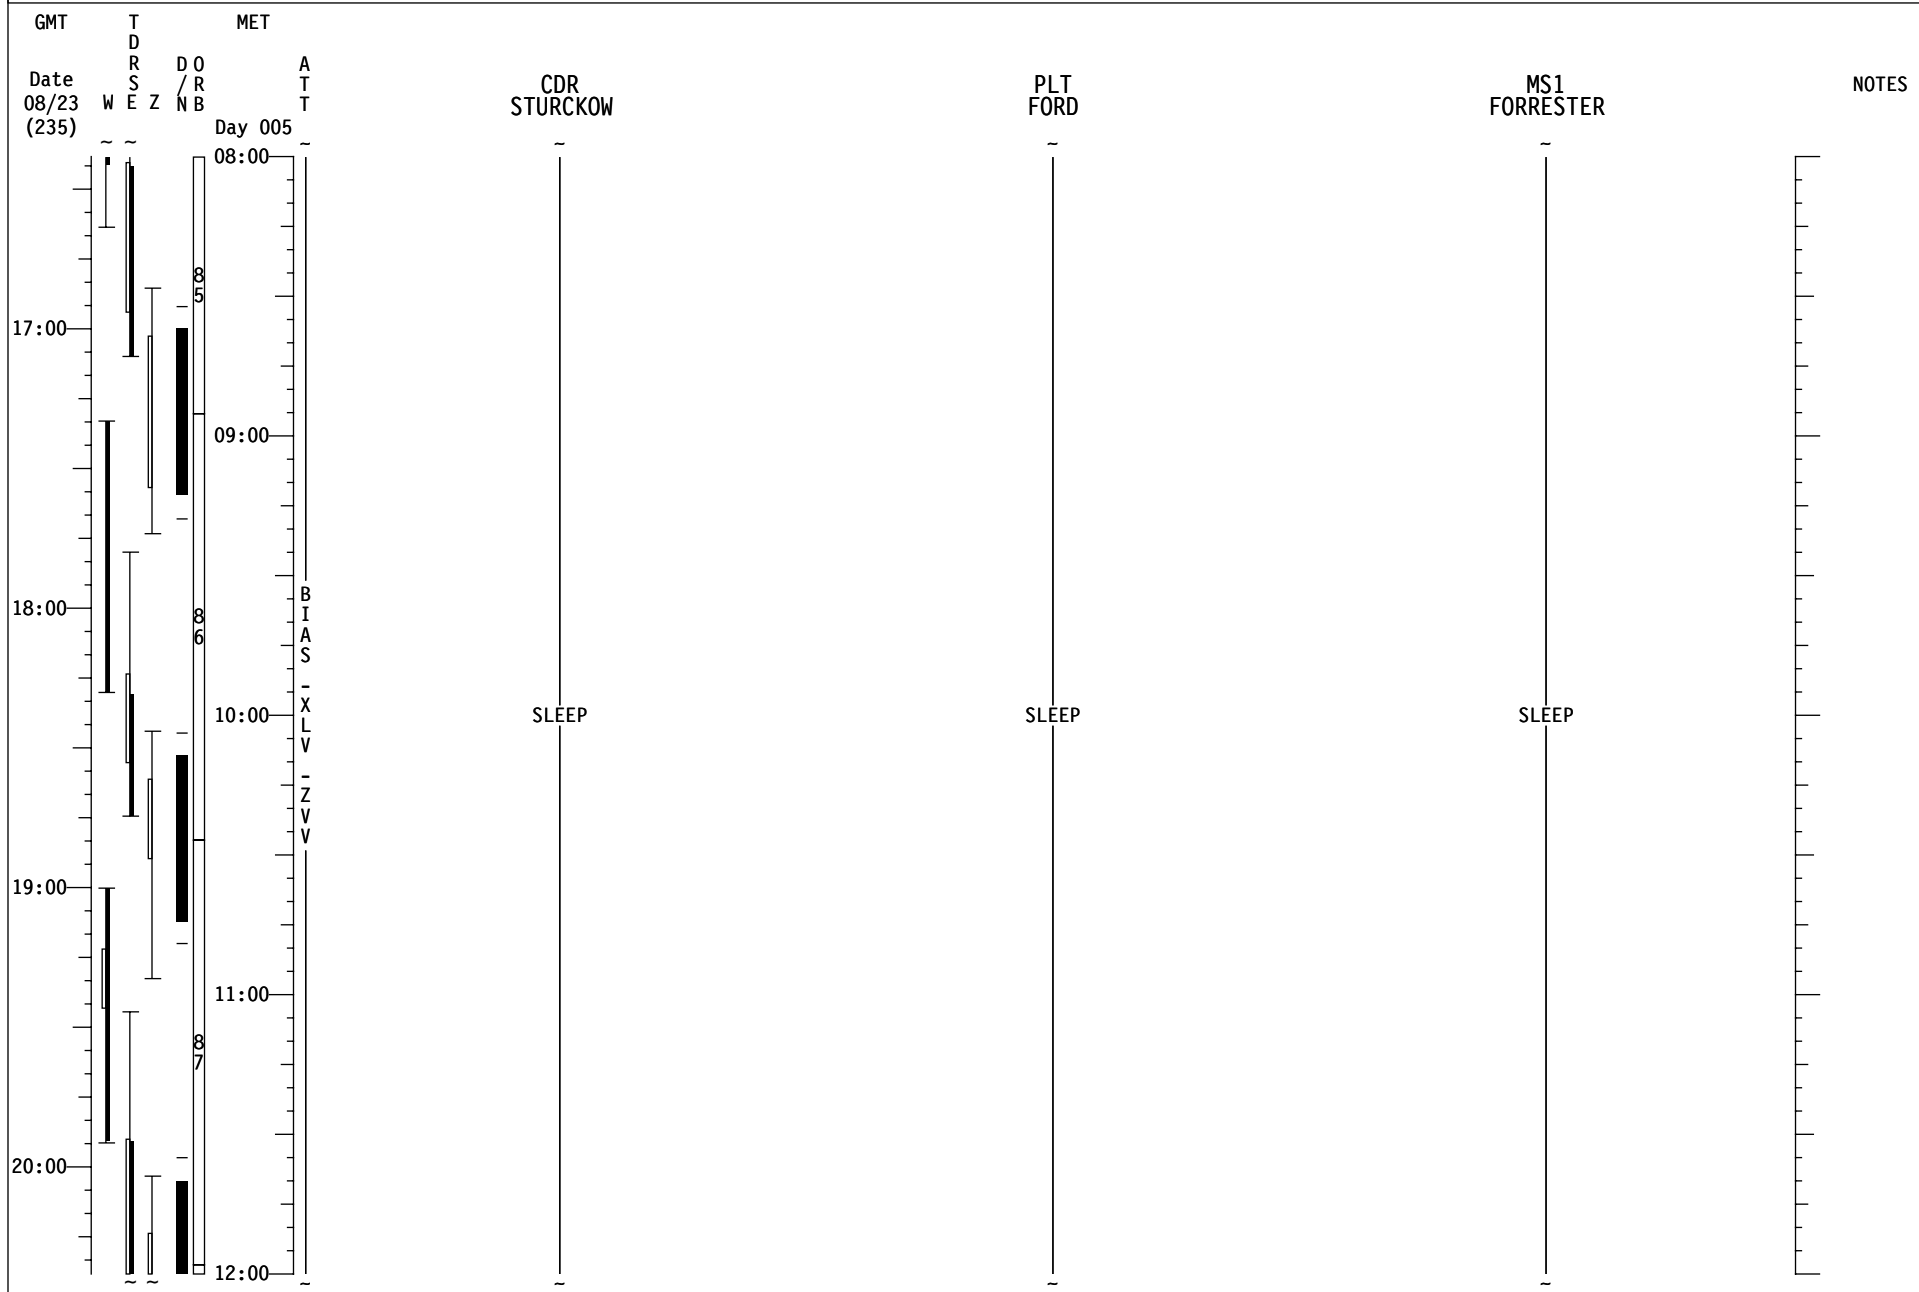

STS-128/17A FD06