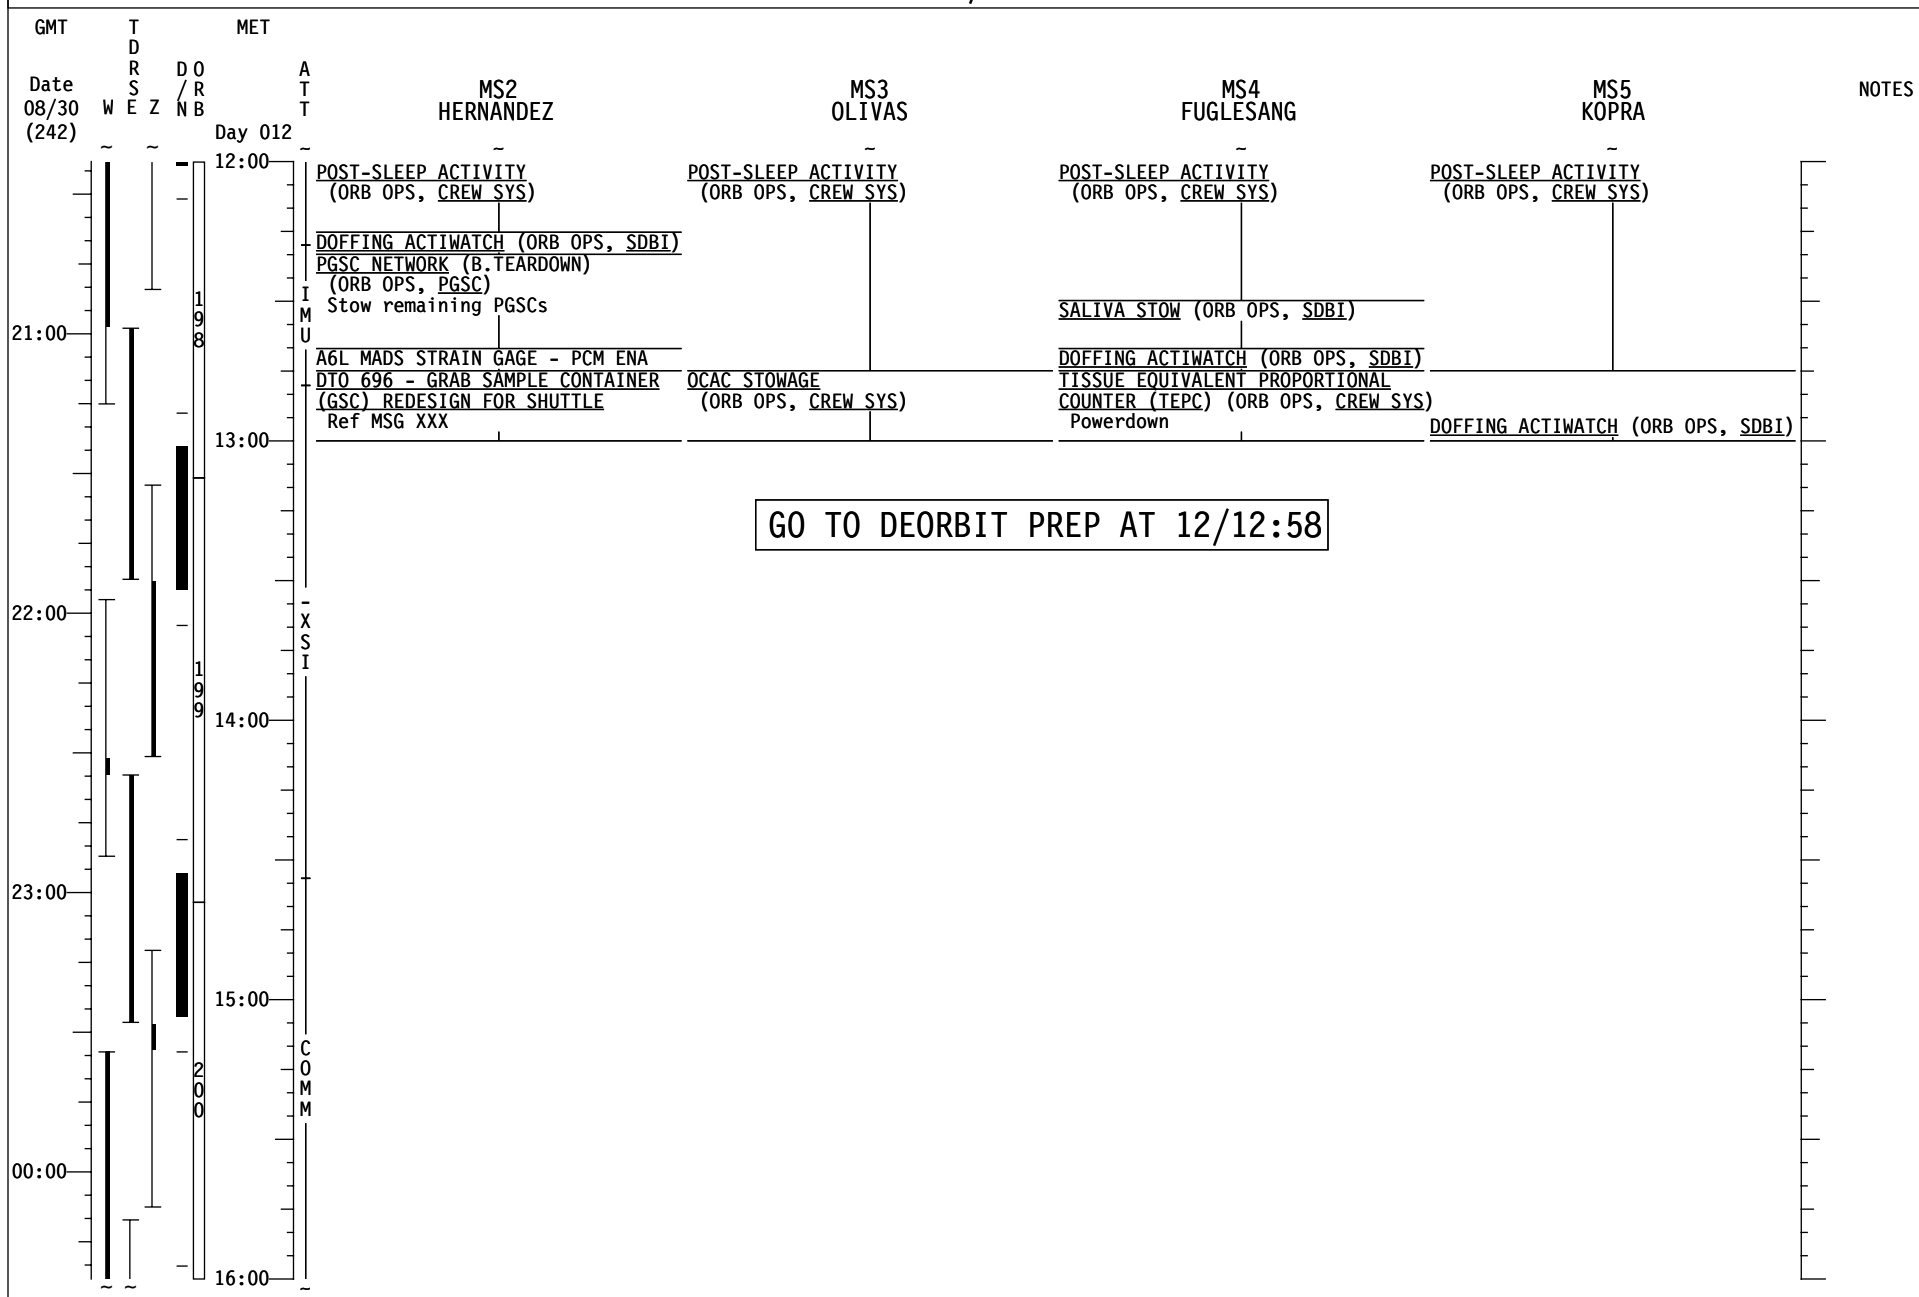

STS-128/17A FD14