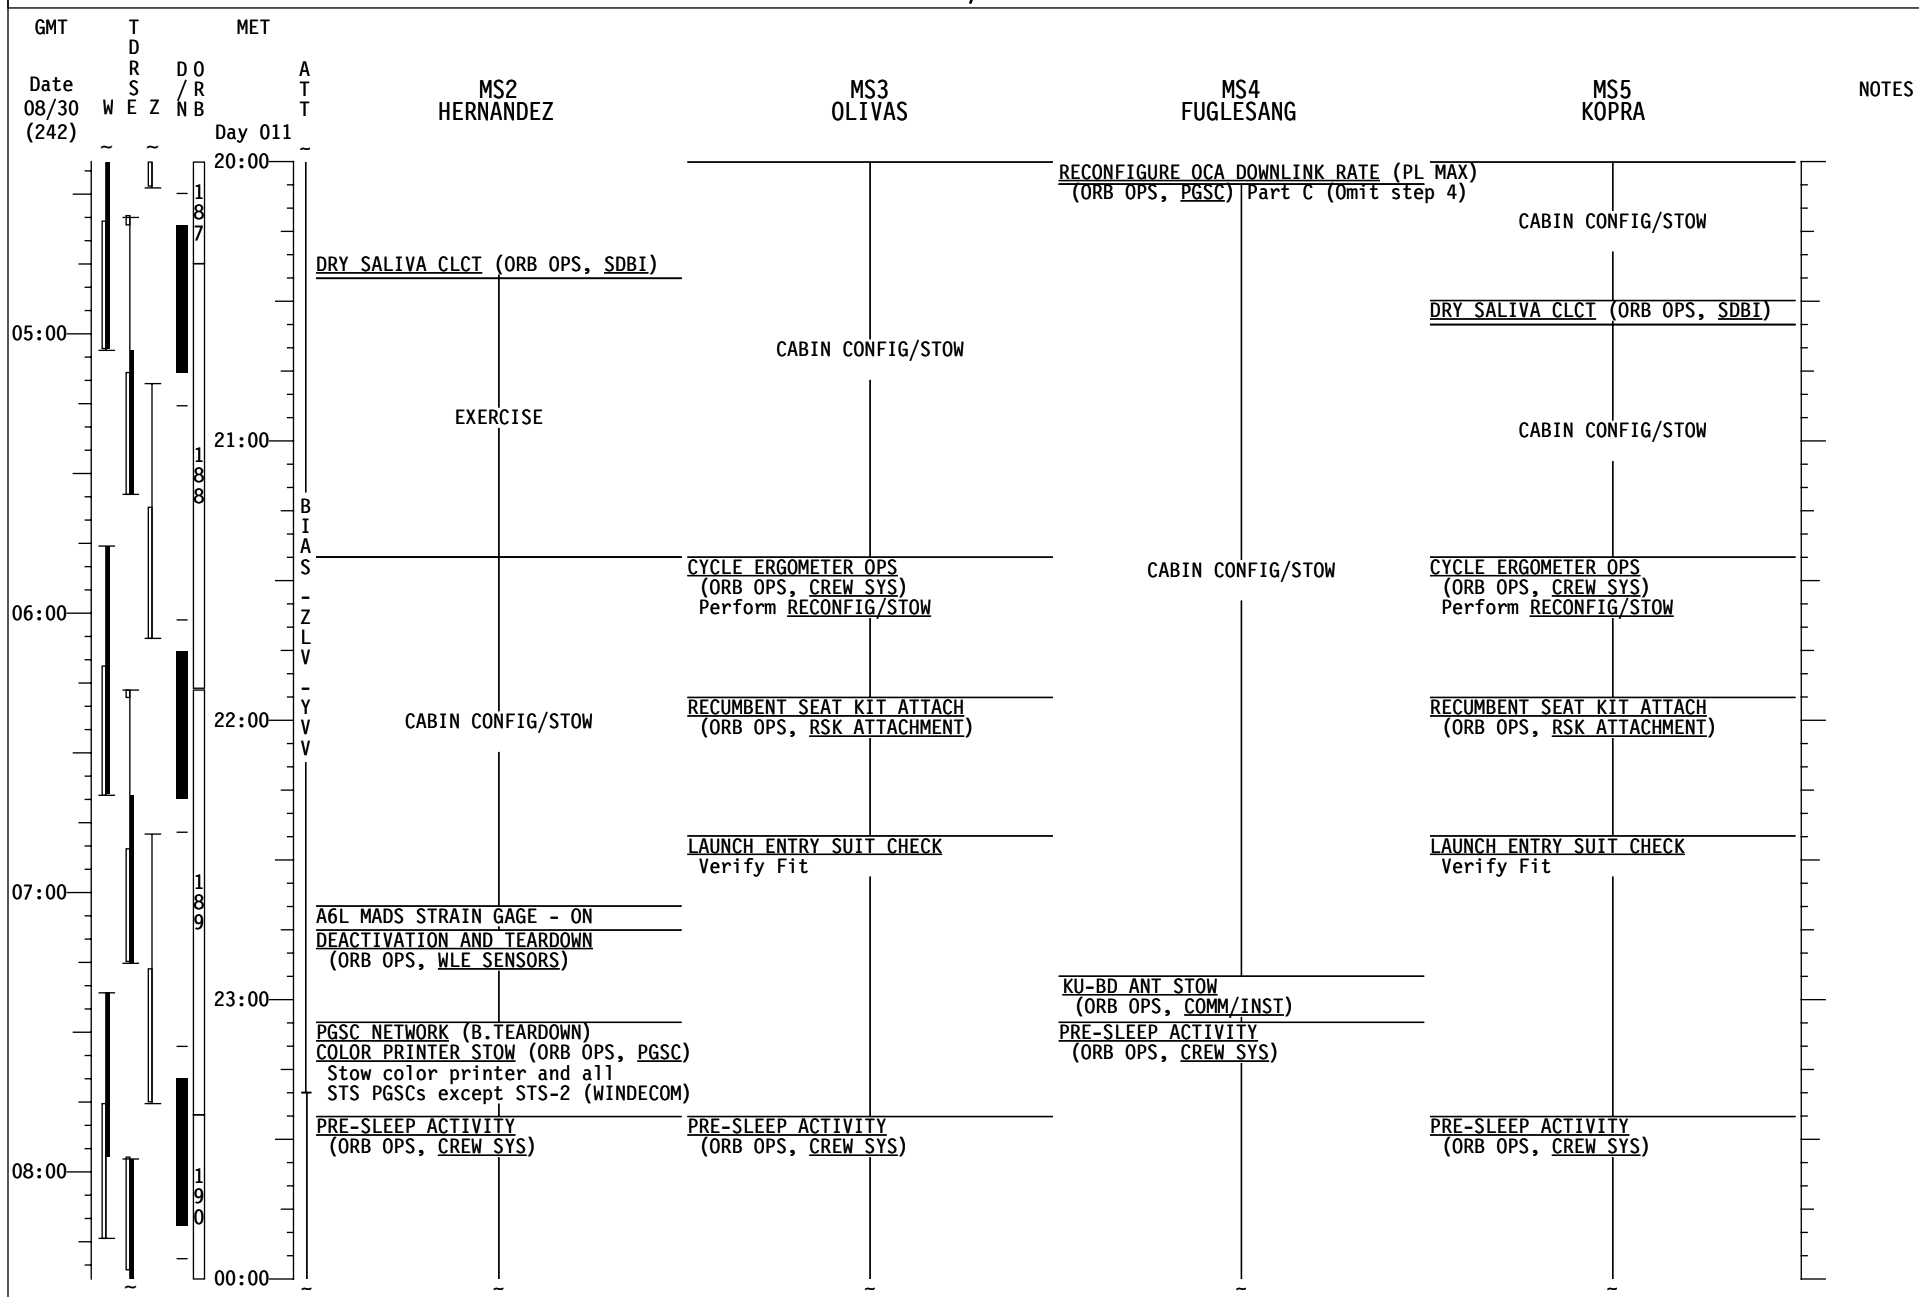

STS-128/17A FD13