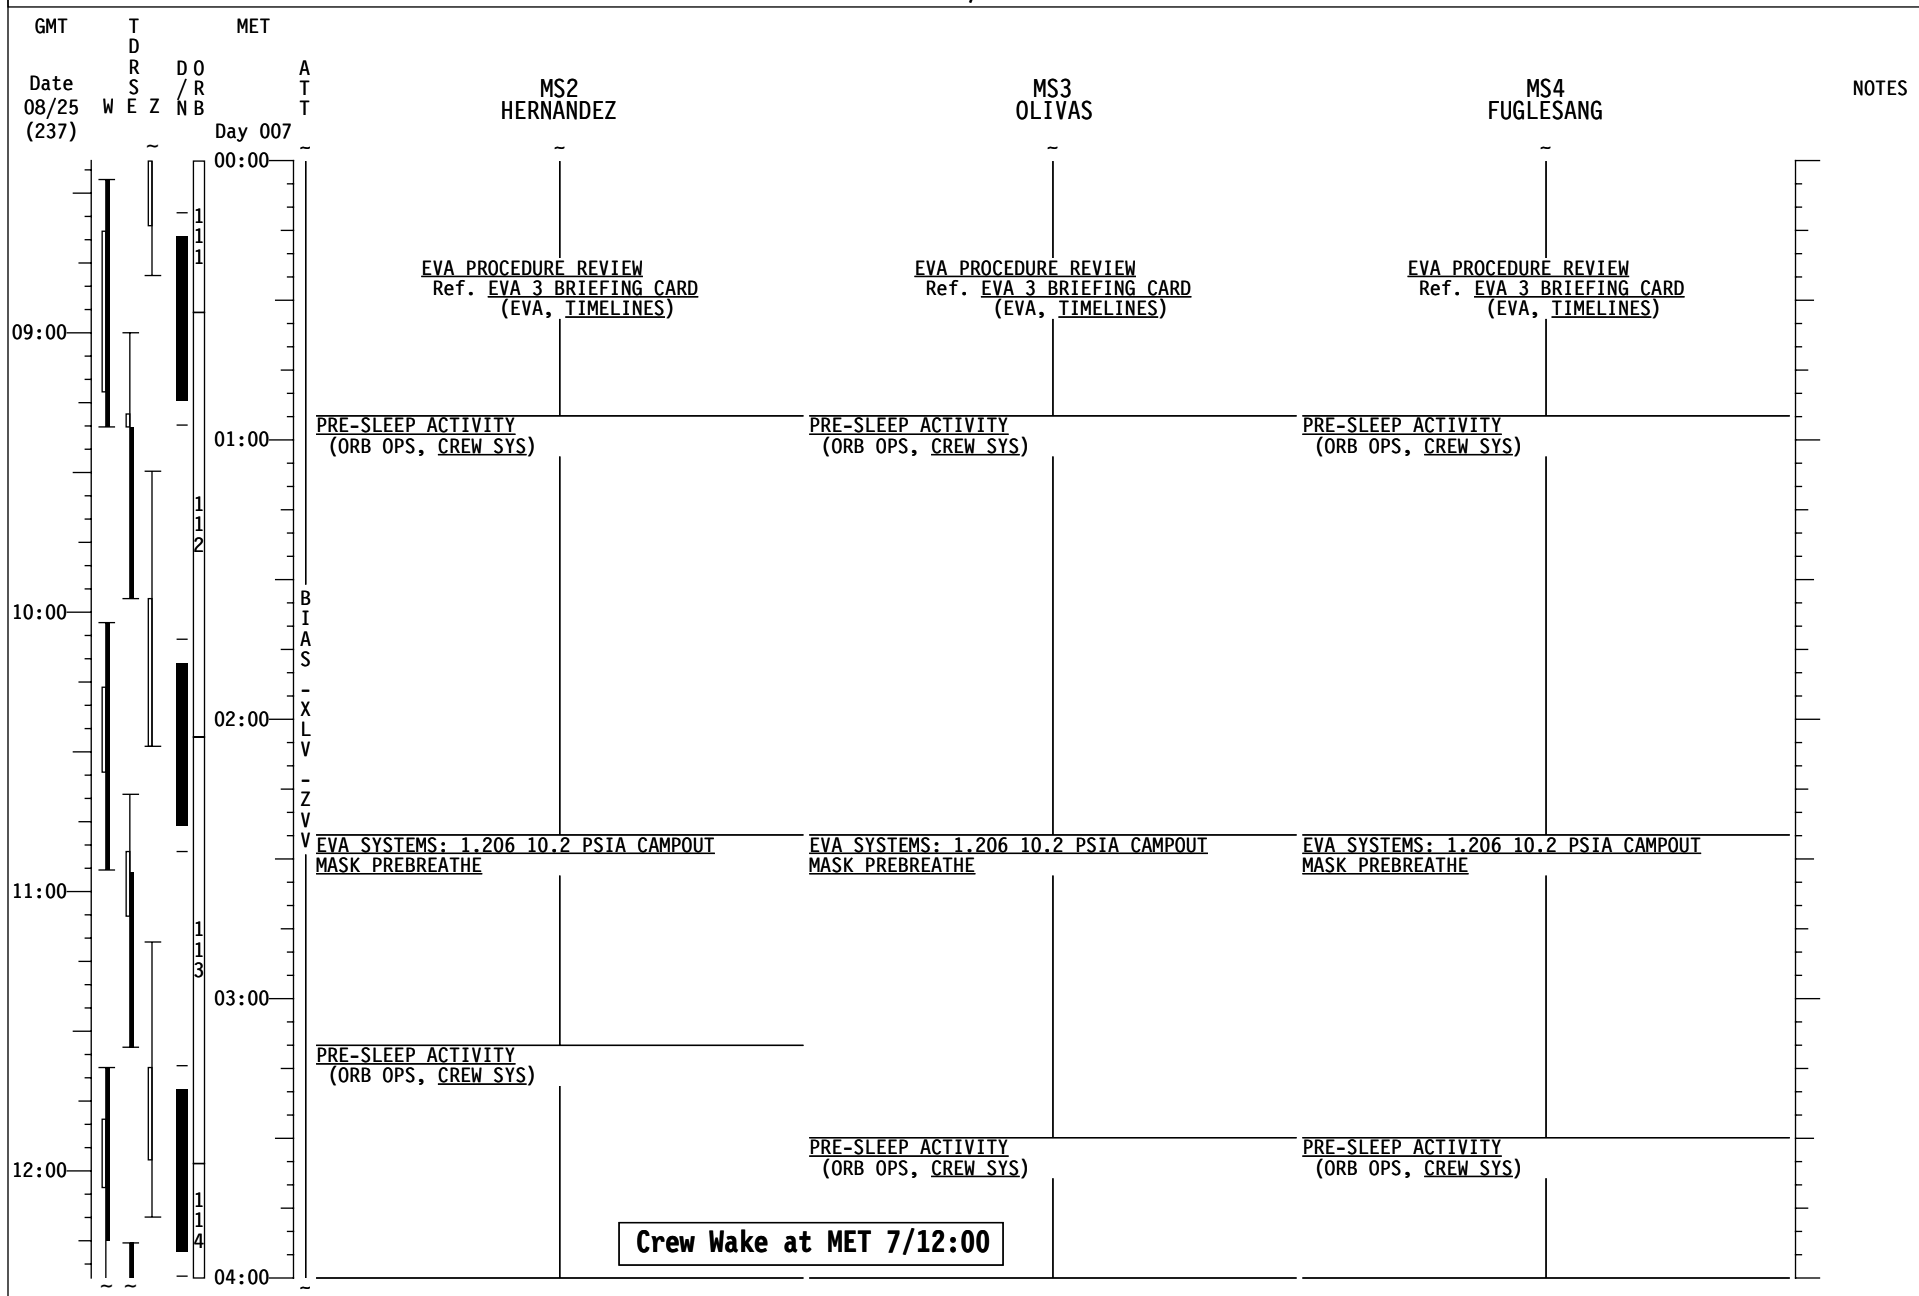

STS-128/17A FD08