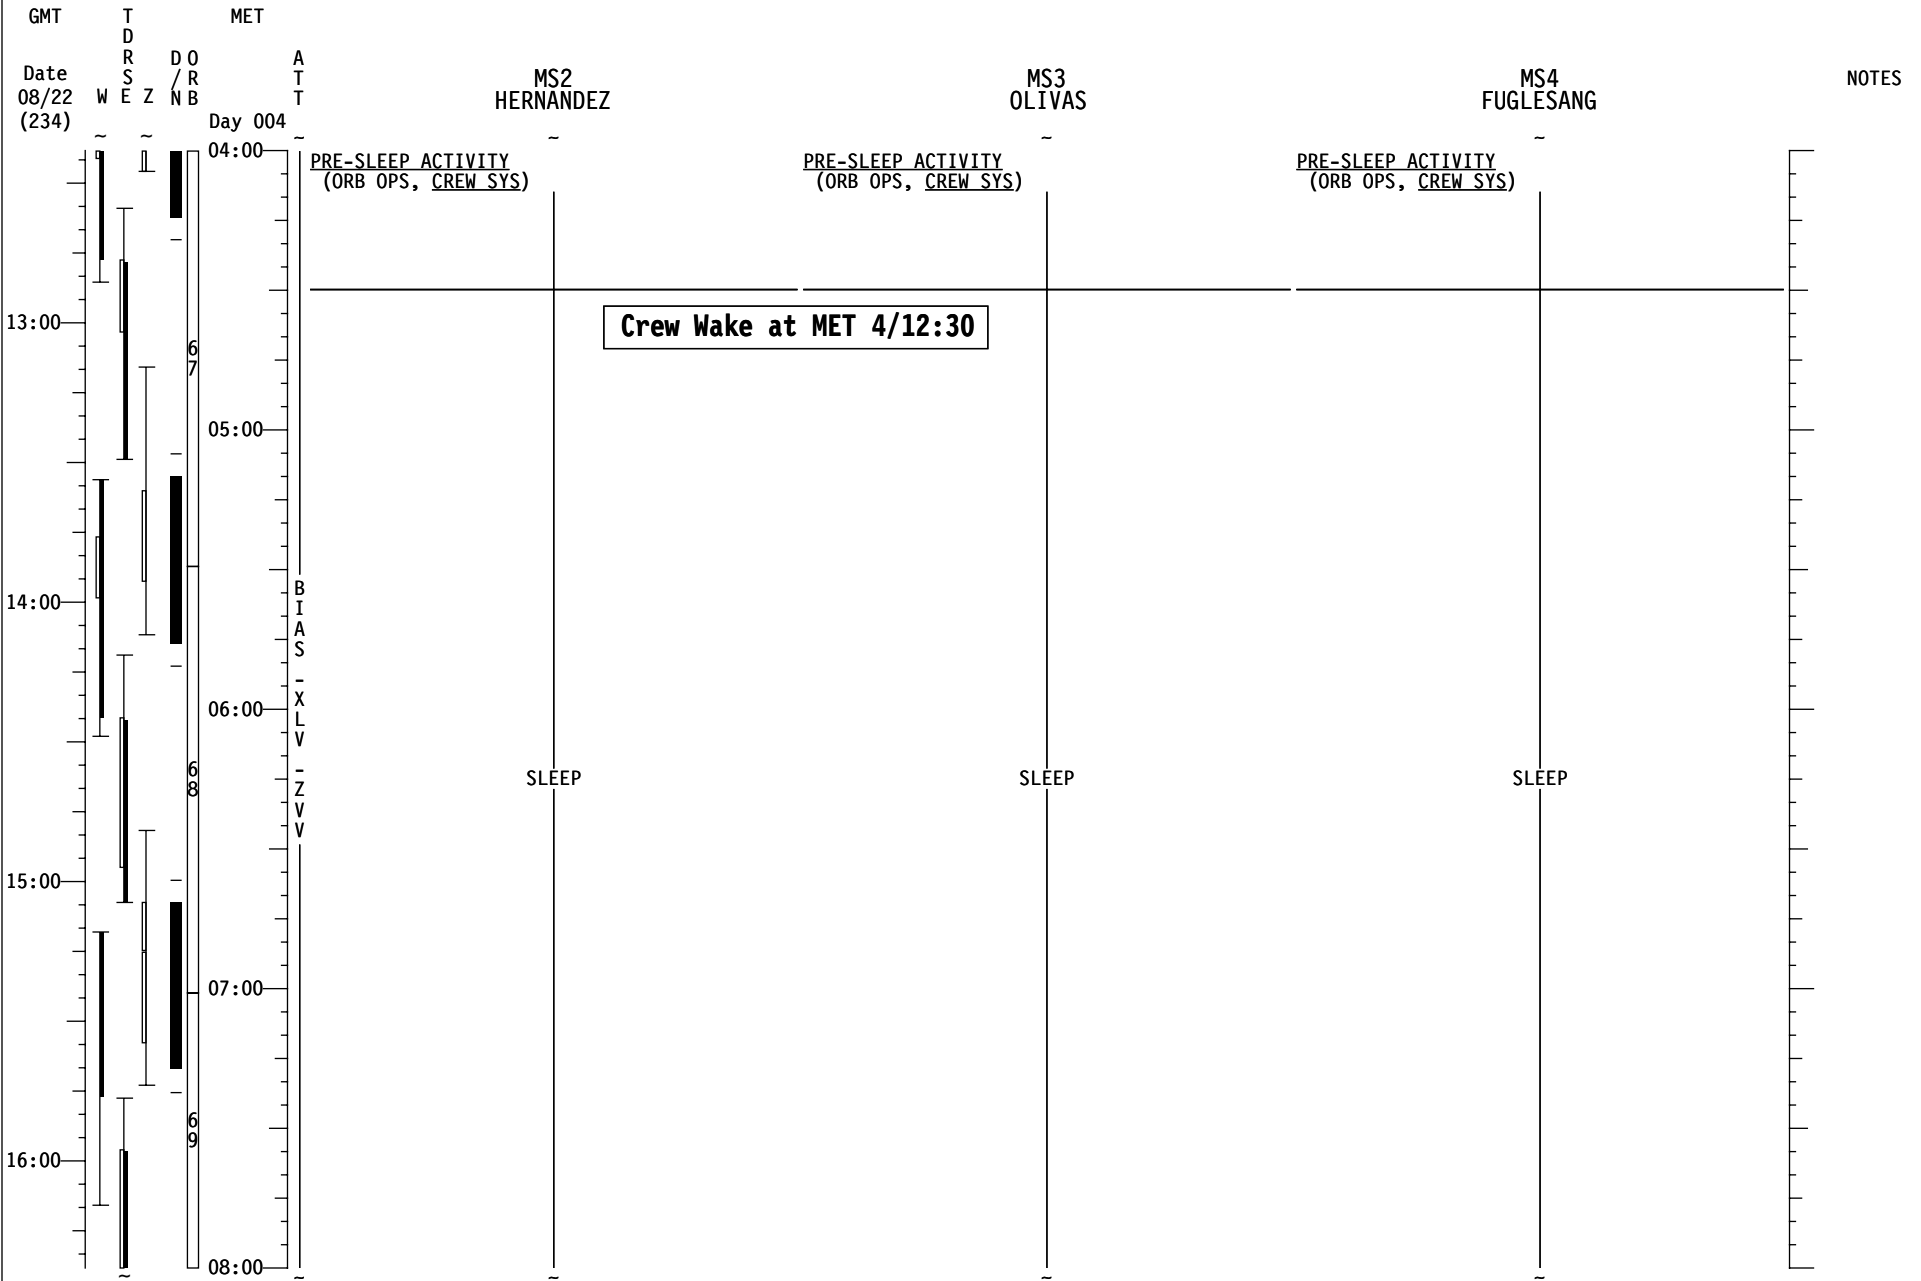

STS-128/17A FD05