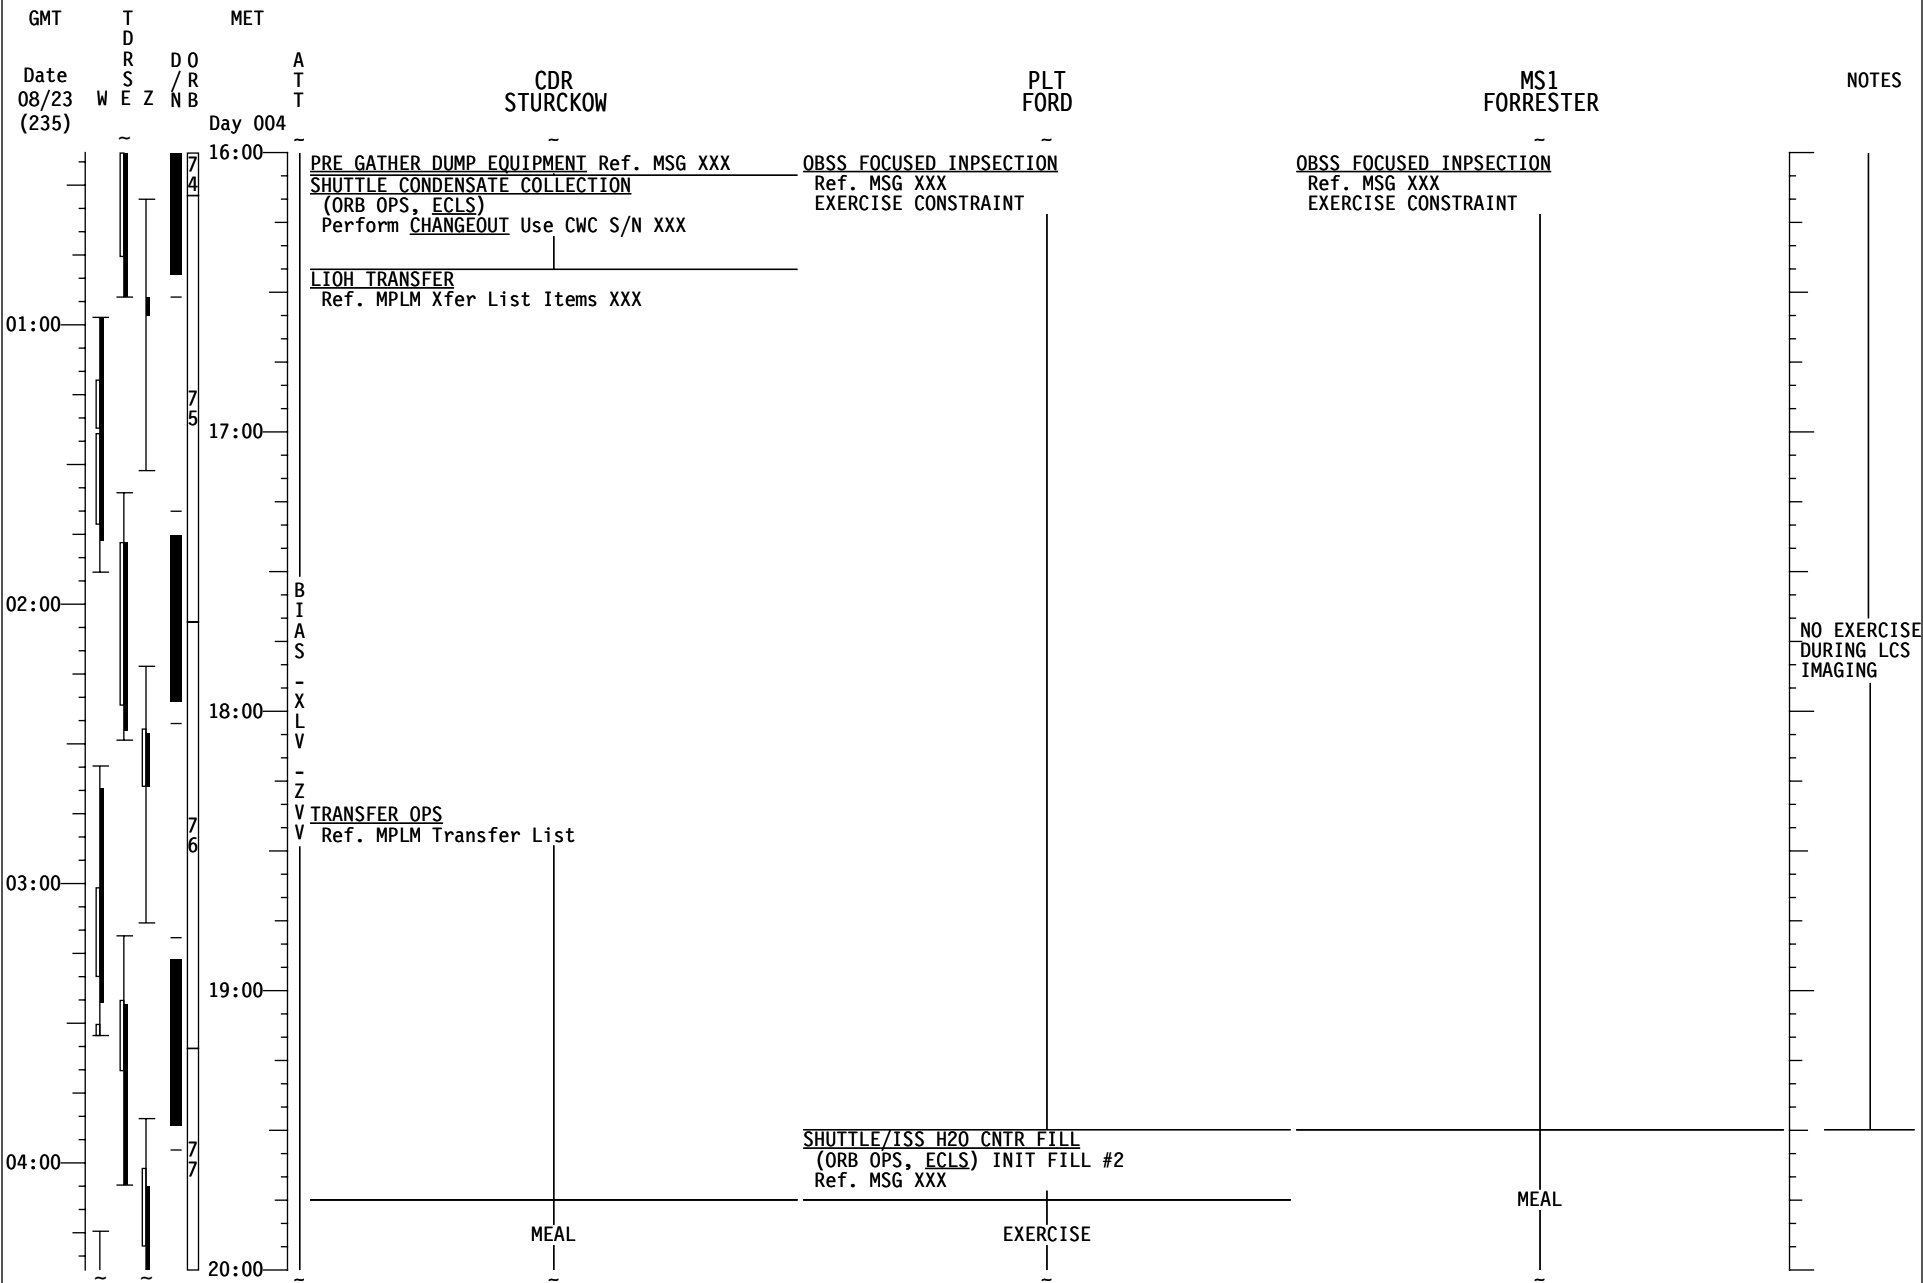

STS-128/17A FD06