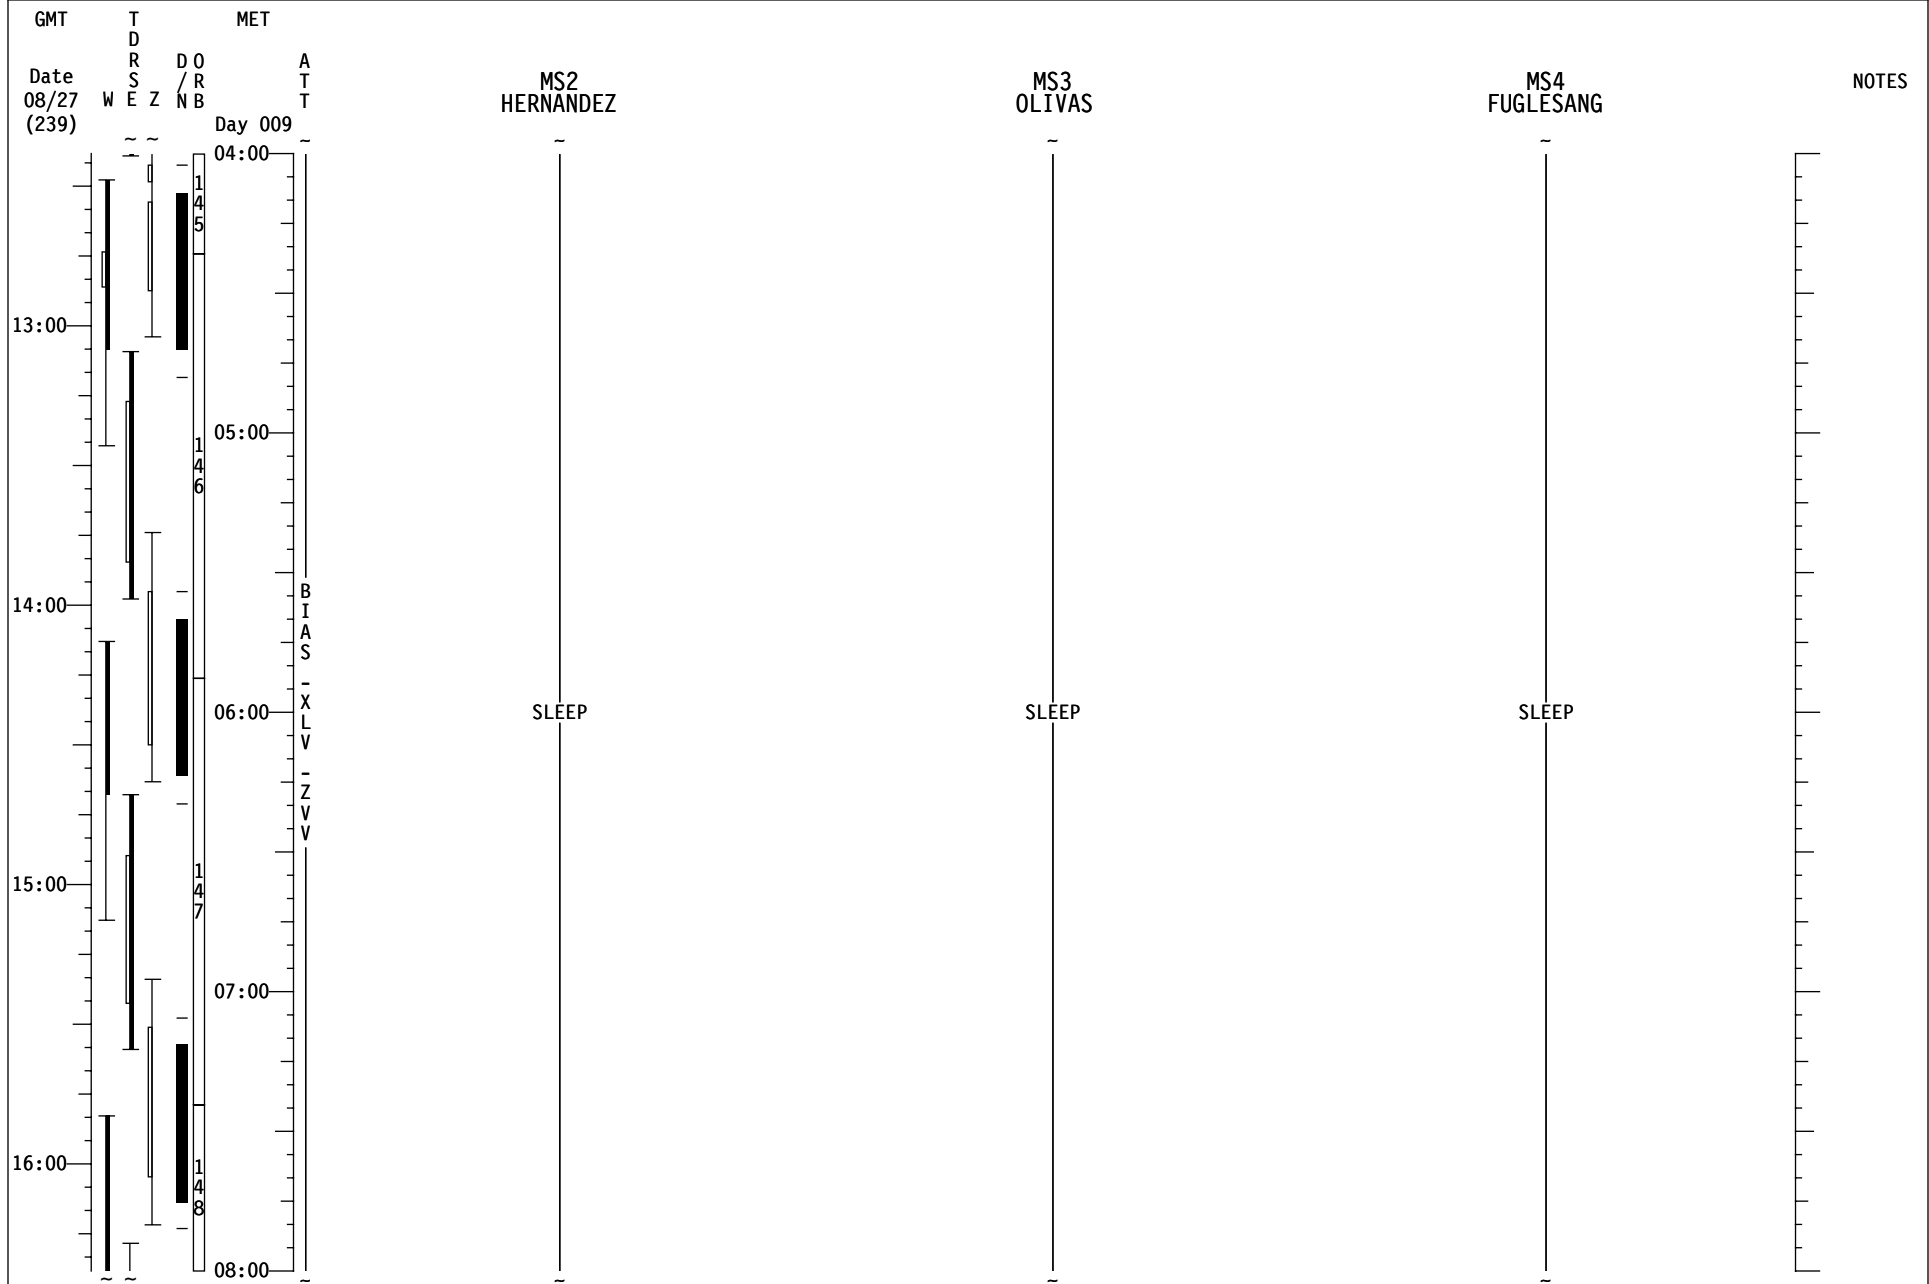

STS-128/17A FD10

STS-128/17A FD10

STS-128/17A FD10

STS-128/17A FD10

STS-128/17A FD11

STS-128/17A FD11

STS-128/17A FD11

GMT	TDRSZ	MET	A/T	CDR STURCKOW	PLT FORD	MS1 FORRESTER	NOTES
Date 08/27 (239)	W E Z	Day 009					
12:00				POST-SLEEP ACTIVITY (ORB OPS, CREW SYS)	POST-SLEEP ACTIVITY (ORB OPS, CREW SYS)	POST-SLEEP ACTIVITY (ORB OPS, CREW SYS)	
21:00							
13:00							
22:00						DIGITAL PLAYBACK (PHOTO/TV, CUE CARD) CREW CHOICE DOWNLINK, KU TDRE (13:11-13:40)	
						POST-SLEEP ACTIVITY (ORB OPS, CREW SYS)	
14:00							
23:00				PUBLIC AFFAIRS EVENT ISS KU AVAIL (13:54-14:34)	PUBLIC AFFAIRS EVENT ISS KU AVAIL (13:54-14:34)		
				DAILY TRANSFER LIST UPDATE Ref. Transfer List & MSG XXX		GLACIER STATUS CHECK (ASSY OPS, P/L) L17 Check MCIU filter screen	
				TRANSFER OPS Ref. Transfer List		TRANSFER OPS Ref. Transfer List	
15:00					EXERCISE		
00:00				SHUTTLE/ISS H2O CNTR FILL (ORB OPS, ECLS) INIT FILL #4 Ref. MSG XXX	TRANSFER OPS Ref. Transfer List		
				TRANSFER OPS Ref. Transfer List			
16:00							