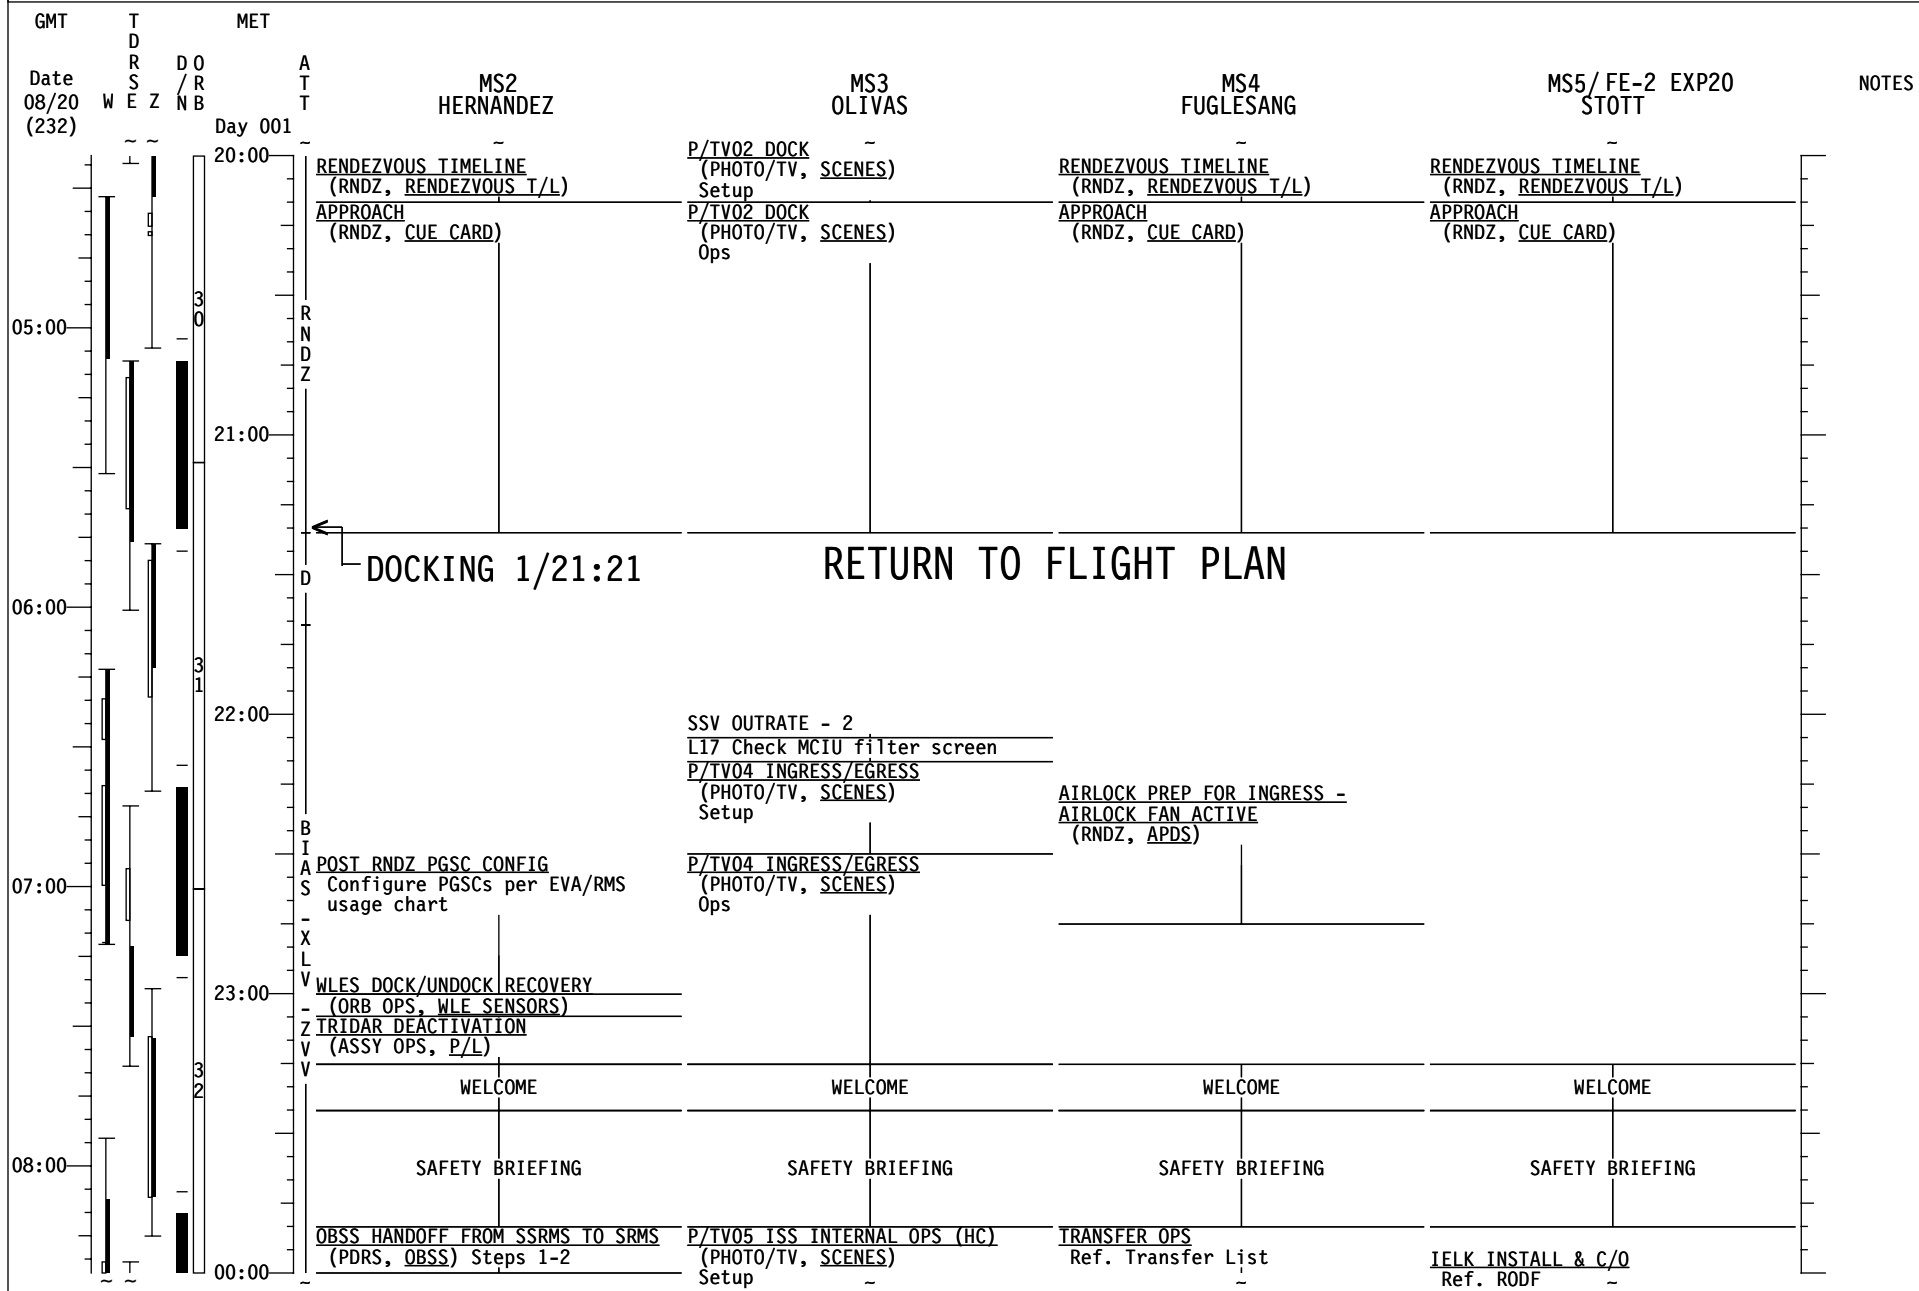

STS-128/17A FD03