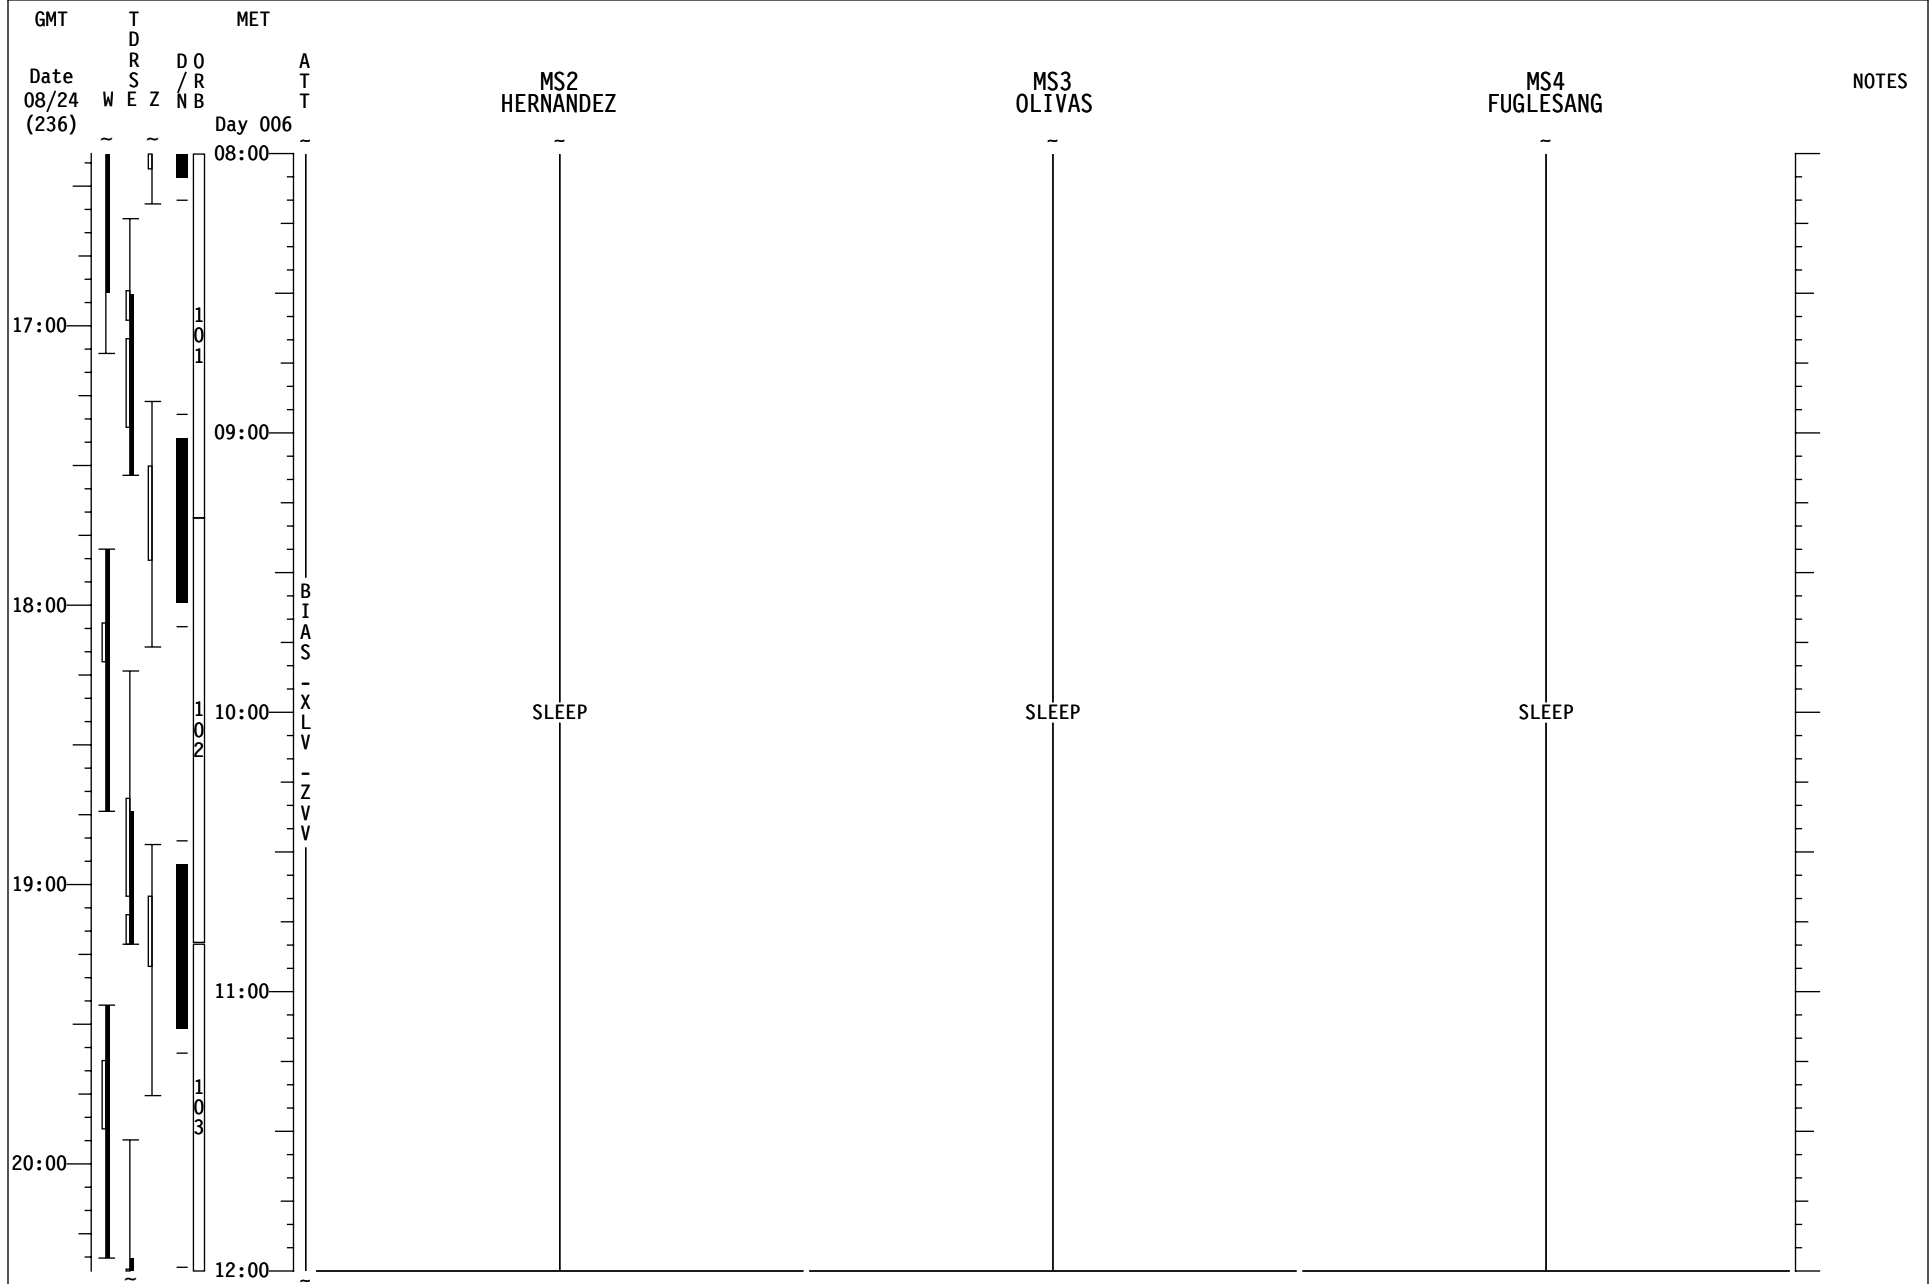

Crew Wake at MET 6/12:00

STS-128/17A FD07

STS-128/17A FD07

STS-128/17A FD07

STS-128/17A FD07

STS-128/17A FD08

GMT	T D R S W E Z	MET	CDR STURCKOW	PLT FORD	MS1 FORRESTER	NOTES
Date 08/24 (236)		Day 006				
21:00		12:00	<p><u>SLEEP LOGBOOK (ORB OPS, SDBI)</u></p> <p><u>POST-SLEEP ACTIVITY (ORB OPS, CREW SYS)</u></p>			<p><u>SLEEP LOGBOOK (ORB OPS, SDBI)</u></p> <p><u>POST-SLEEP ACTIVITY (ORB OPS, CREW SYS)</u></p>
			<p>FD08 EZ ACTIVITIES:</p> <ul style="list-style-type: none"> √OCAC FILTER √MDDK DUCT SCREEN TEPC (STATUS CHECK) (ORB OPS, CREW SYS) HARD REBOOT ALL PGSCs EXCEPT: STS-1(OCA ROUTER), STS-6(WLES) & STS-5(RPOP2) 			
22:00		13:00				
			<p>[A] Ref. STS-128 Consumables Tracking CC (EVA) Ref. STS-128 Battery Recharge Plan (EVA)</p>			
23:00		14:00				<p><u>GLACIER STATUS CHECK (ASSY OPS, P/L)</u></p> <p>L17 Check MCIU filter screen</p> <p><u>EVA SYSTEMS: 1.605 BSA BATTERY RECHARGE TERMINATE, [A]</u></p> <p><u>EVA SYSTEMS: 1.515 EMU METOX/LIOH/BATTERY REPLACEMENT</u></p> <p>Ref. STS-128 Consumables Tracking CC (EVA)</p>
			<p><u>DAILY TRANSFER LIST UPDATE</u> Ref. Transfer List & MSG XXX</p>			
						<p>OFF DUTY</p>
00:00		15:00				<p>OFF DUTY</p> <p><u>NETMEETING VIDEO CONFERENCING (ORB OPS, OCA)</u> Private Family Conference KU TDRE (15:06-15:37) [B]</p>
			<p><u>WCS COMPACTOR OPS (DUAL-VANE)</u> (ORB OPS, CUE CARD)</p> <p><u>TV (ILLUMINATOR OPS) (PHOTO/TV, CC)</u> ILLUMINATORS OFF - ALL</p>			
			<p>OFF DUTY</p>			<p>OFF DUTY</p>
16:00		16:00				<p>EXERCISE</p>
			<p>[B] Omit steps 1,2,3 Use A/G2 for audio Inform MCC of which PGSC will be used</p>			