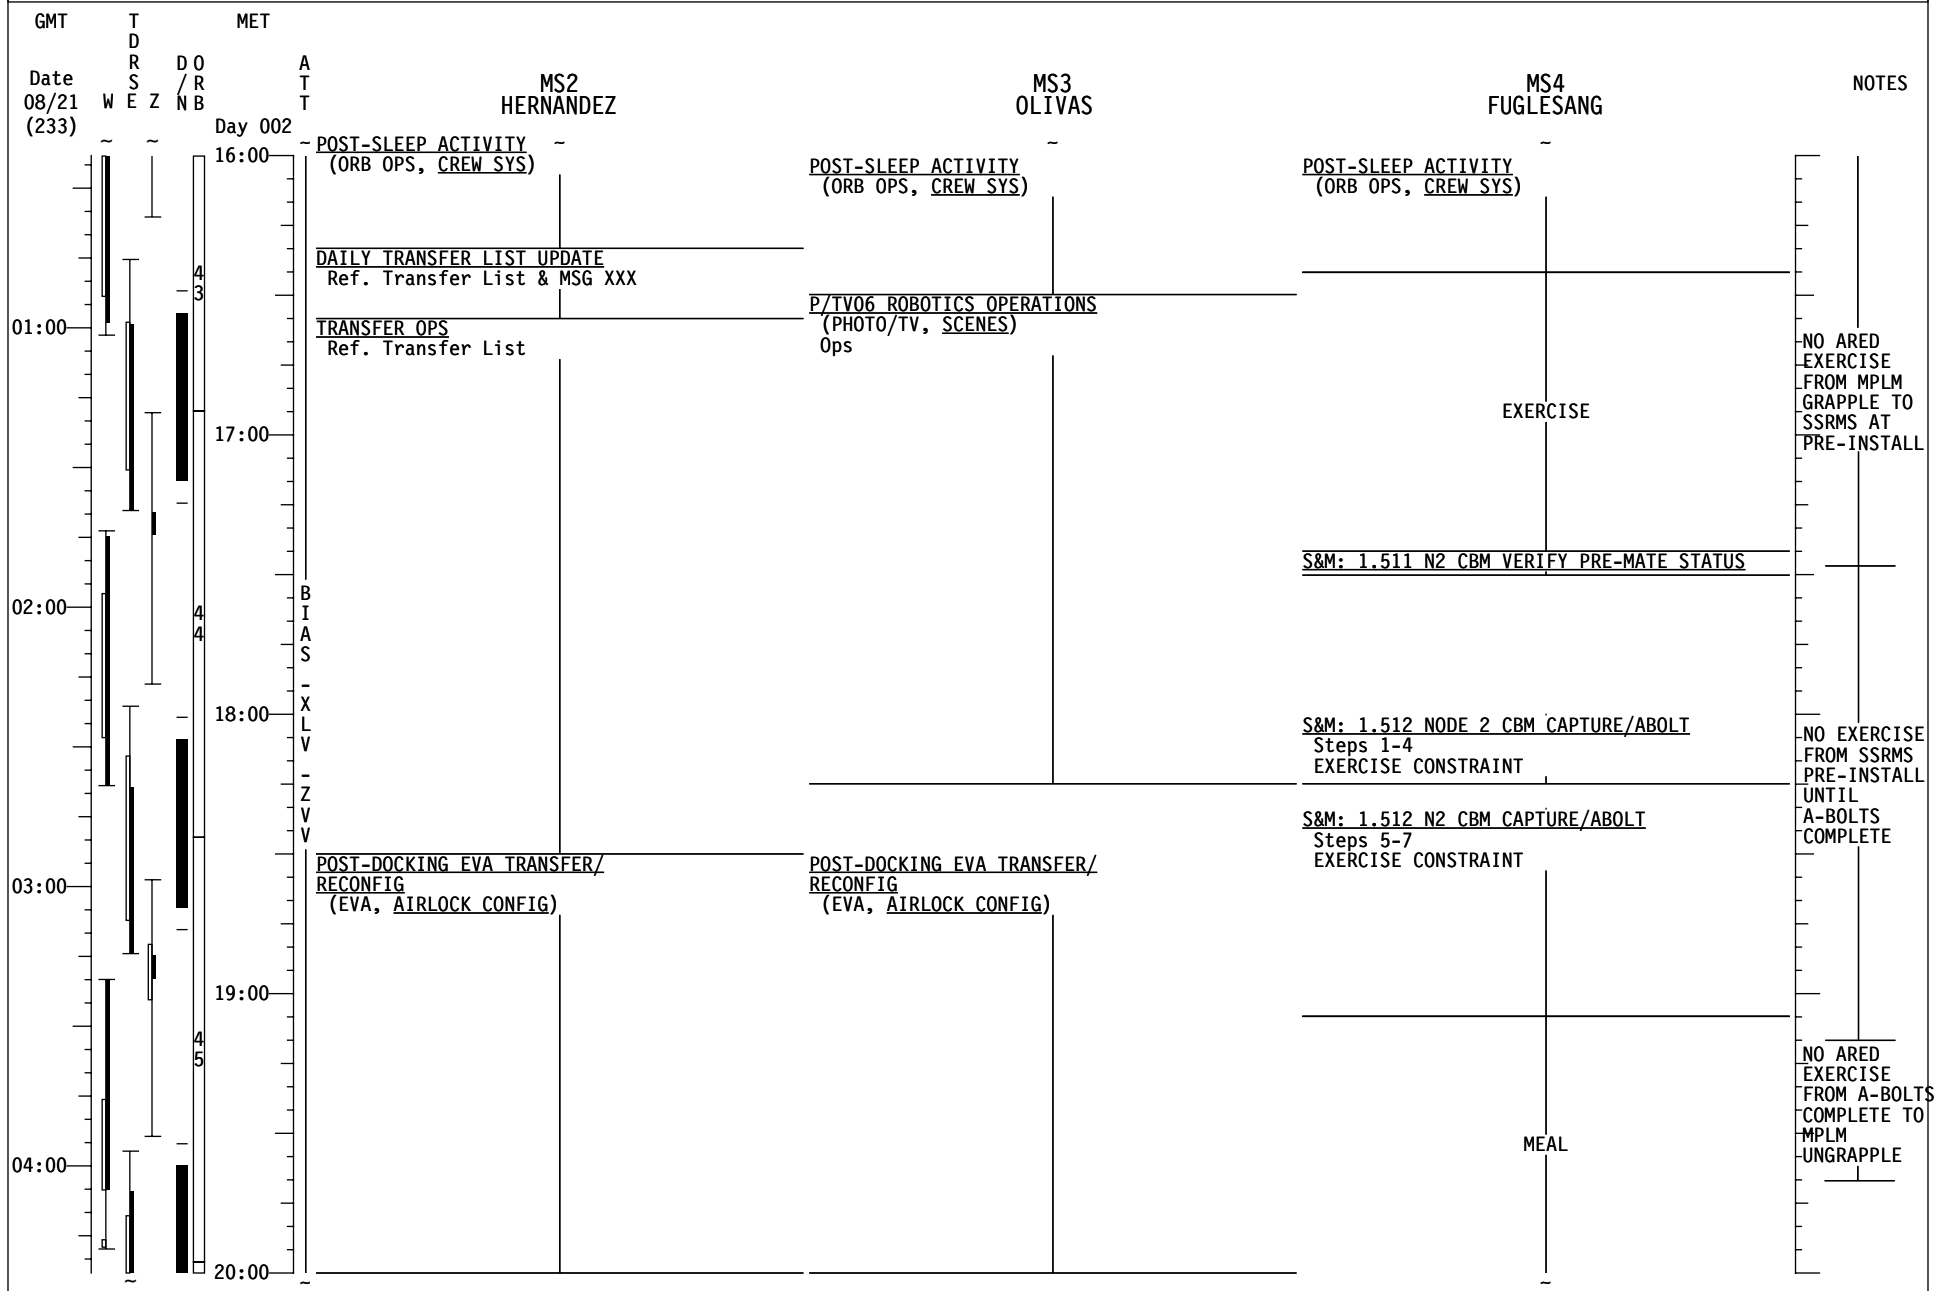

STS-128/17A FD04