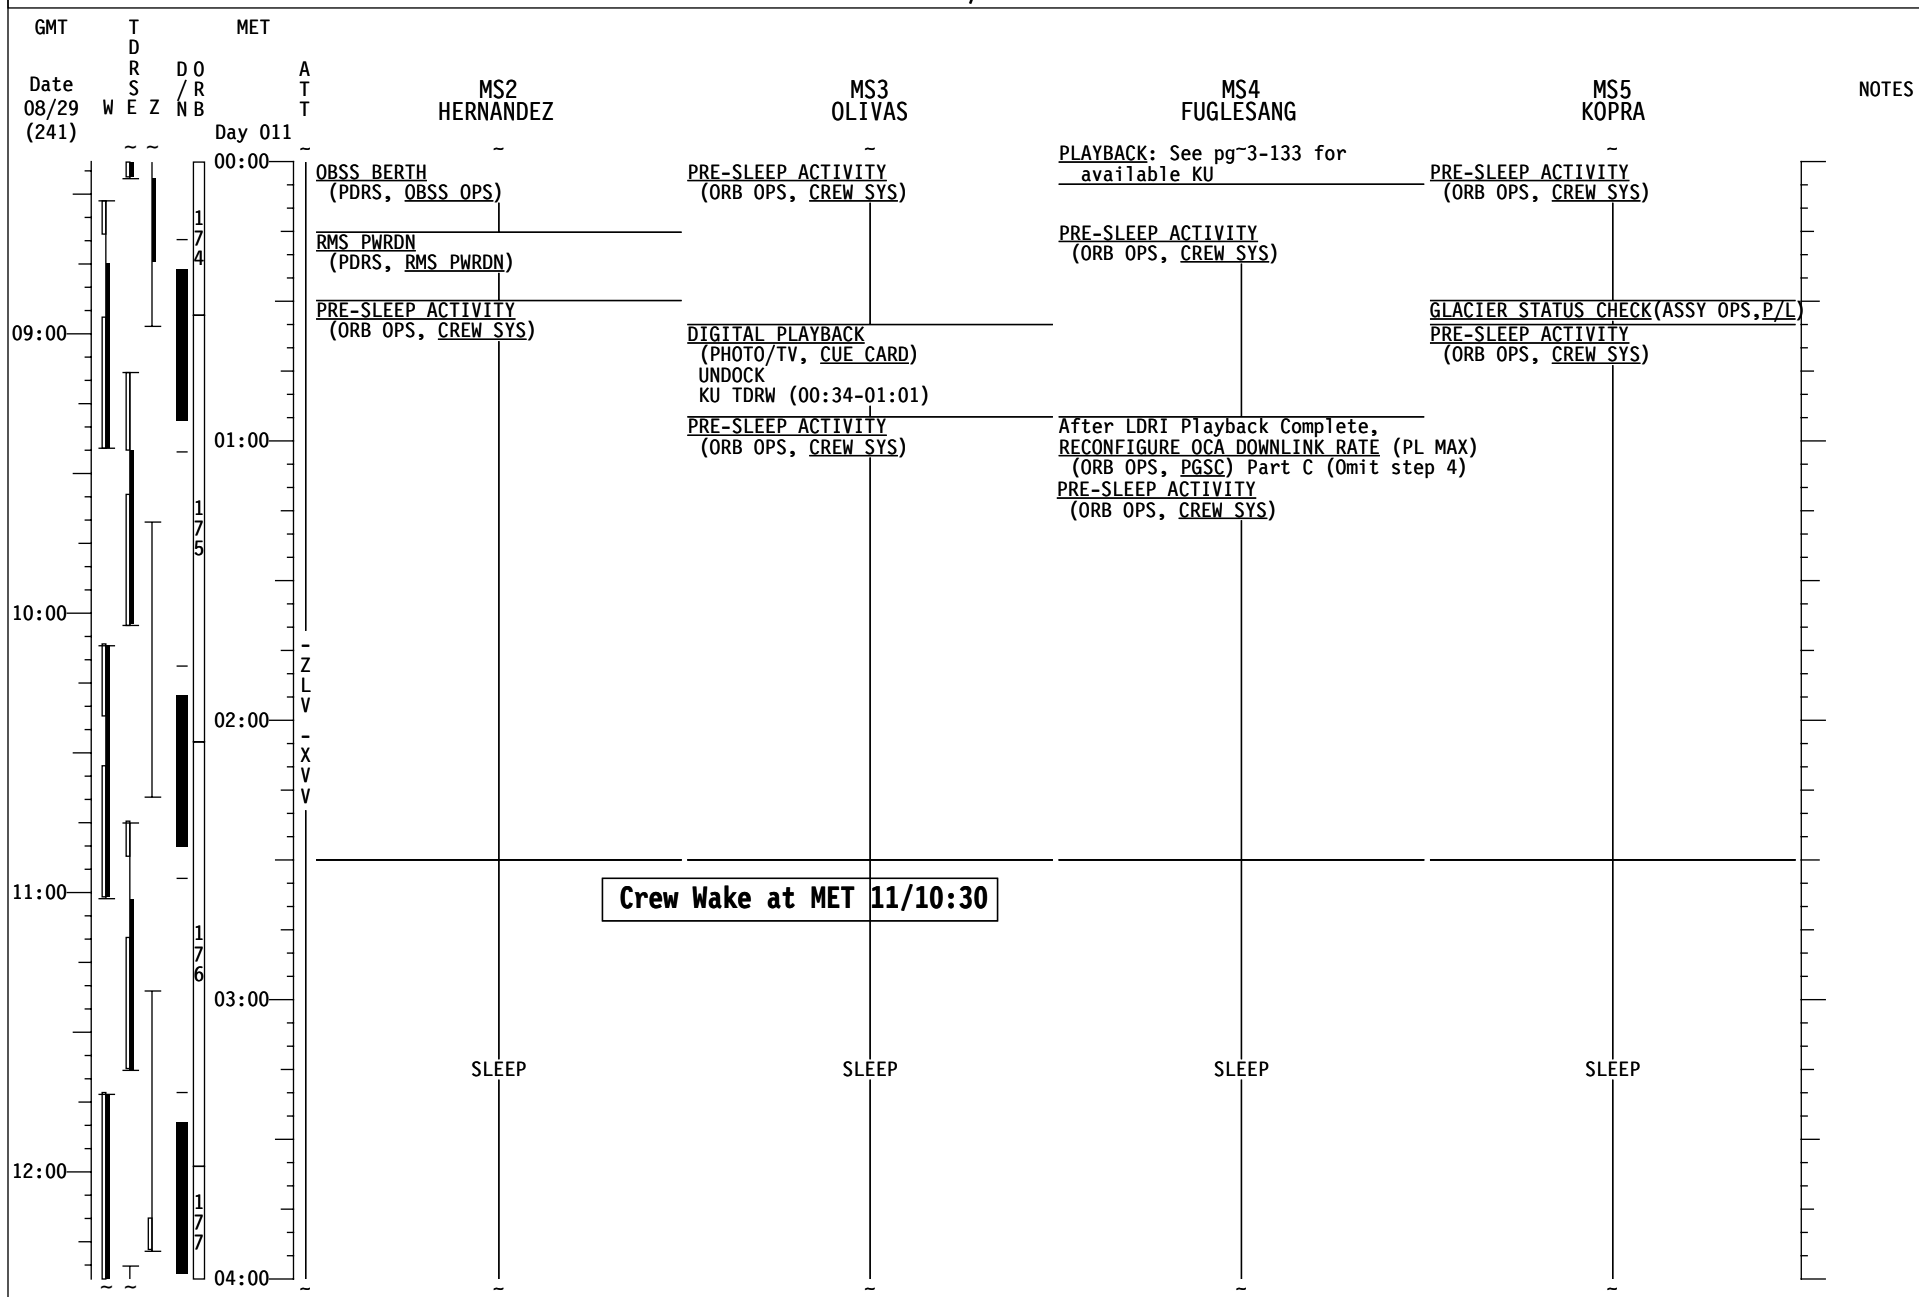

STS-128/17A FD12