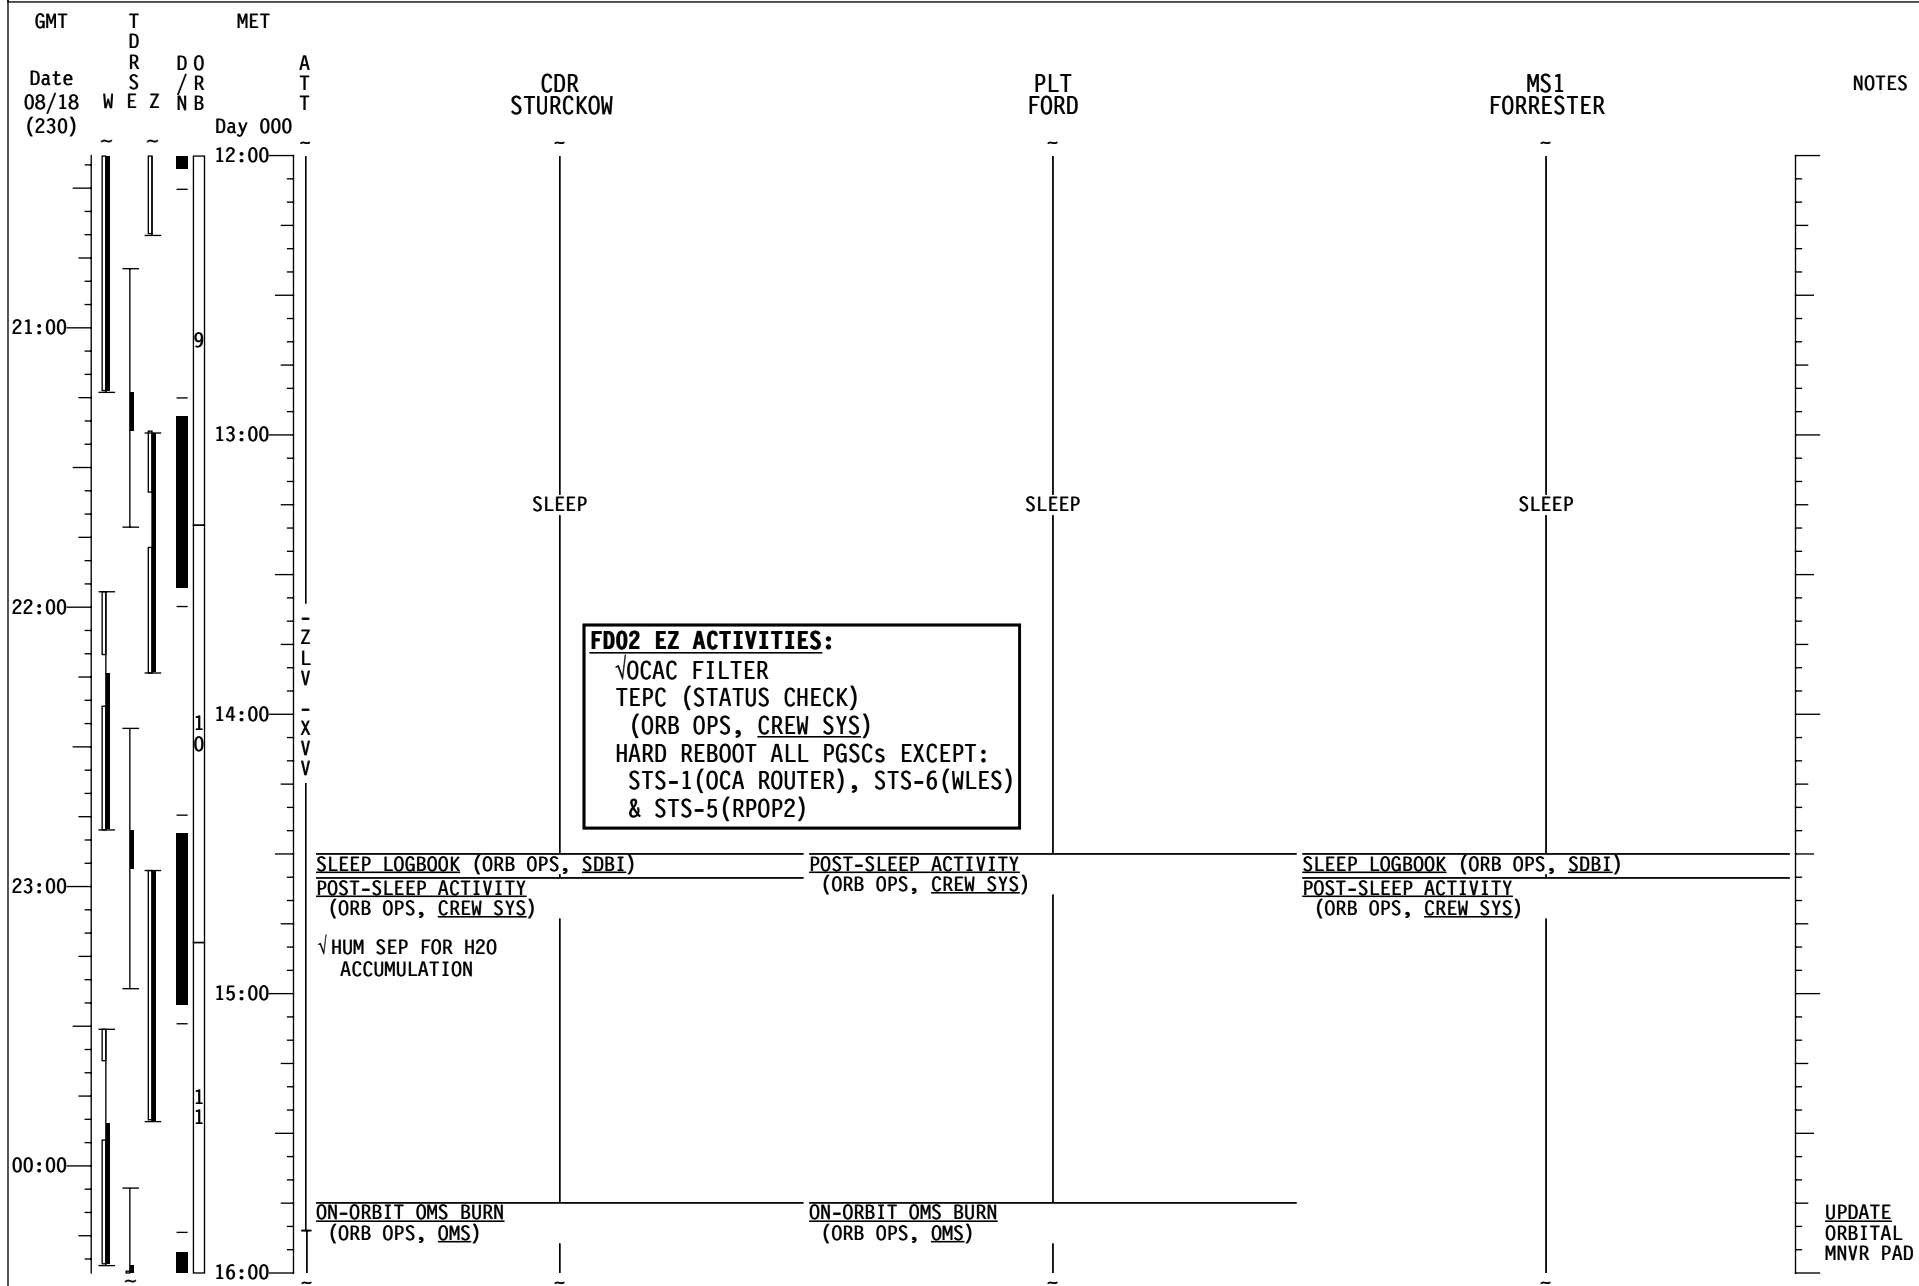

STS-128/17A FD01

STS-128/17A FD01

STS-128/17A FD01

STS-128/17A FD02

STS-128/17A FD02

STS-128/17A FD02

GMT	T D R S W E Z	MET Day 000	A T T N C	CDR STURCKOW	PLT FORD	MS1 FORRESTER	NOTES
01:00	11	16:00	ON-ORBIT OMS BURN (ORB OPS, OMS) C < NC2 TIG (16:11)	ON-ORBIT OMS BURN (ORB OPS, OMS)	POST-SLEEP ACTIVITY (ORB OPS, CREW SYS)	POST-SLEEP ACTIVITY (ORB OPS, CREW SYS)	UPDATE ORBITAL MNVR PAD
		MNVR (TRK) -ZLV -XVV TG=2 BV=3 OM=0 A1/AUTO/VERN Init TRK	POST-SLEEP ACTIVITY (ORB OPS, CREW SYS)				
		POST-SLEEP ACTIVITY (ORB OPS, CREW SYS)					
		17:00	Z L V X V V V	OBSS UNBERTH (PDRS, OBSS OPS) Prior to Step 3: √A15 APCU 2 OUTPUT - OFF	OBSS UNBERTH (PDRS, OBSS OPS) Prior to Step 3: √A15 APCU 2 OUTPUT - OFF	L17 Check MCIU filter screen	
02:00	12	18:00	RCS/OMS POD HTR RECONFIG [A] R2 BLR CNTLR/HTR (three) - B MNVR (TRK) BIAS +YSI (STBD SURVEY) TG=4 BV=5 P=0 Y=40 OM=230 A14/AUTO/VERN, OBSS UNBERTH cmlpt, Init TRK	OBSS LDRI RCC SURVEY - STBD (PDRS, OBSS OPS)	OBSS LDRI RCC SURVEY - STBD (PDRS, OBSS OPS)		
		EXERCISE					
03:00	13	19:00	SSP1 OIU PWR - OIU 1 ON (tb-UP) ON MCC GO: A15 APCU 1 OUTPUT - ON				UPDATE TFL 199
04:00	14	20:00	ON MCC GO: A15 APCU 1 OUTPUT - OFF SSP1 OIU PWR - OFF (tb-bp)				MPLM PRESSURE CHECK
							UPDATE TFL 188