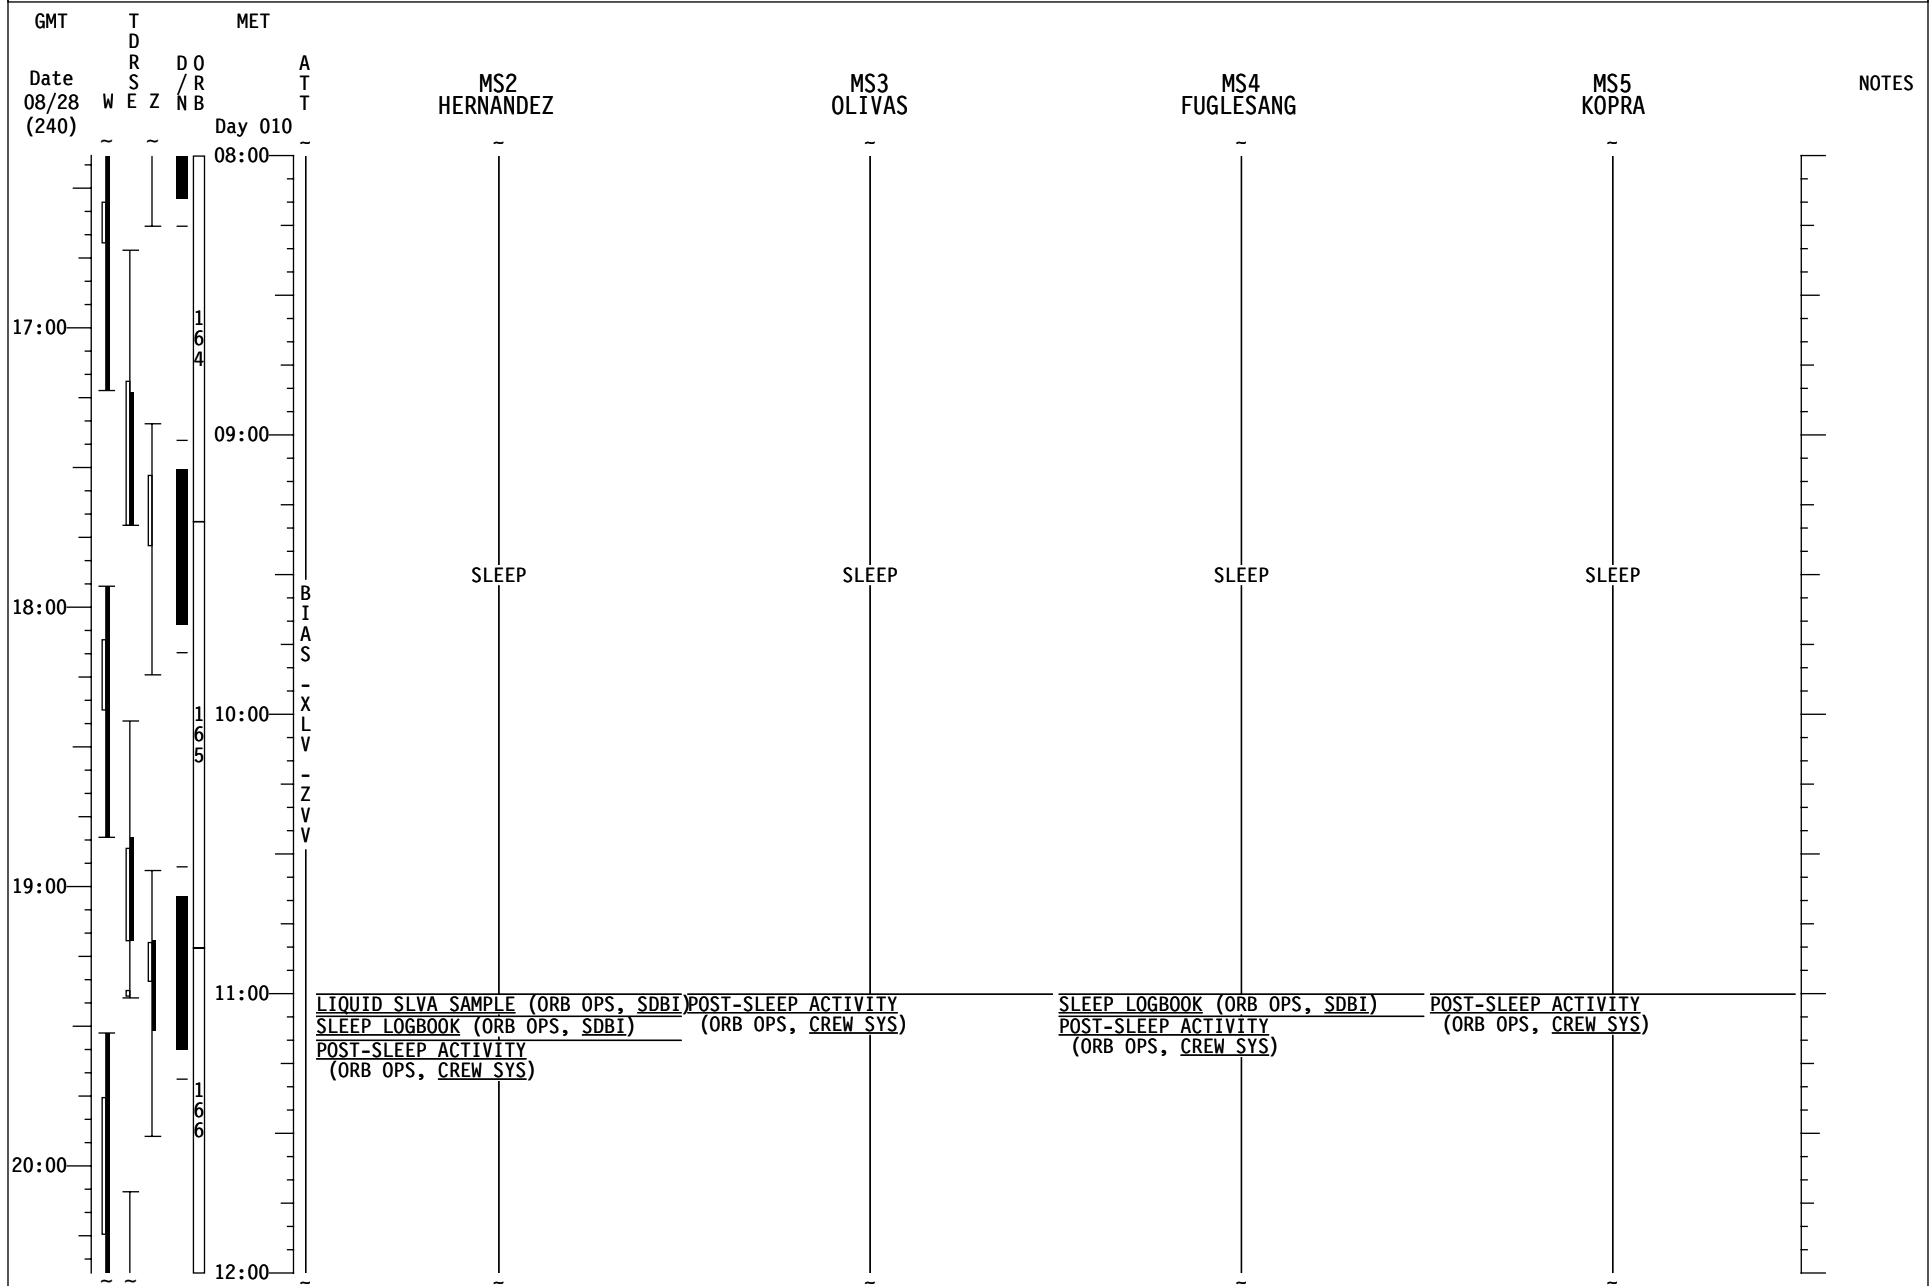

STS-128/17A FD12