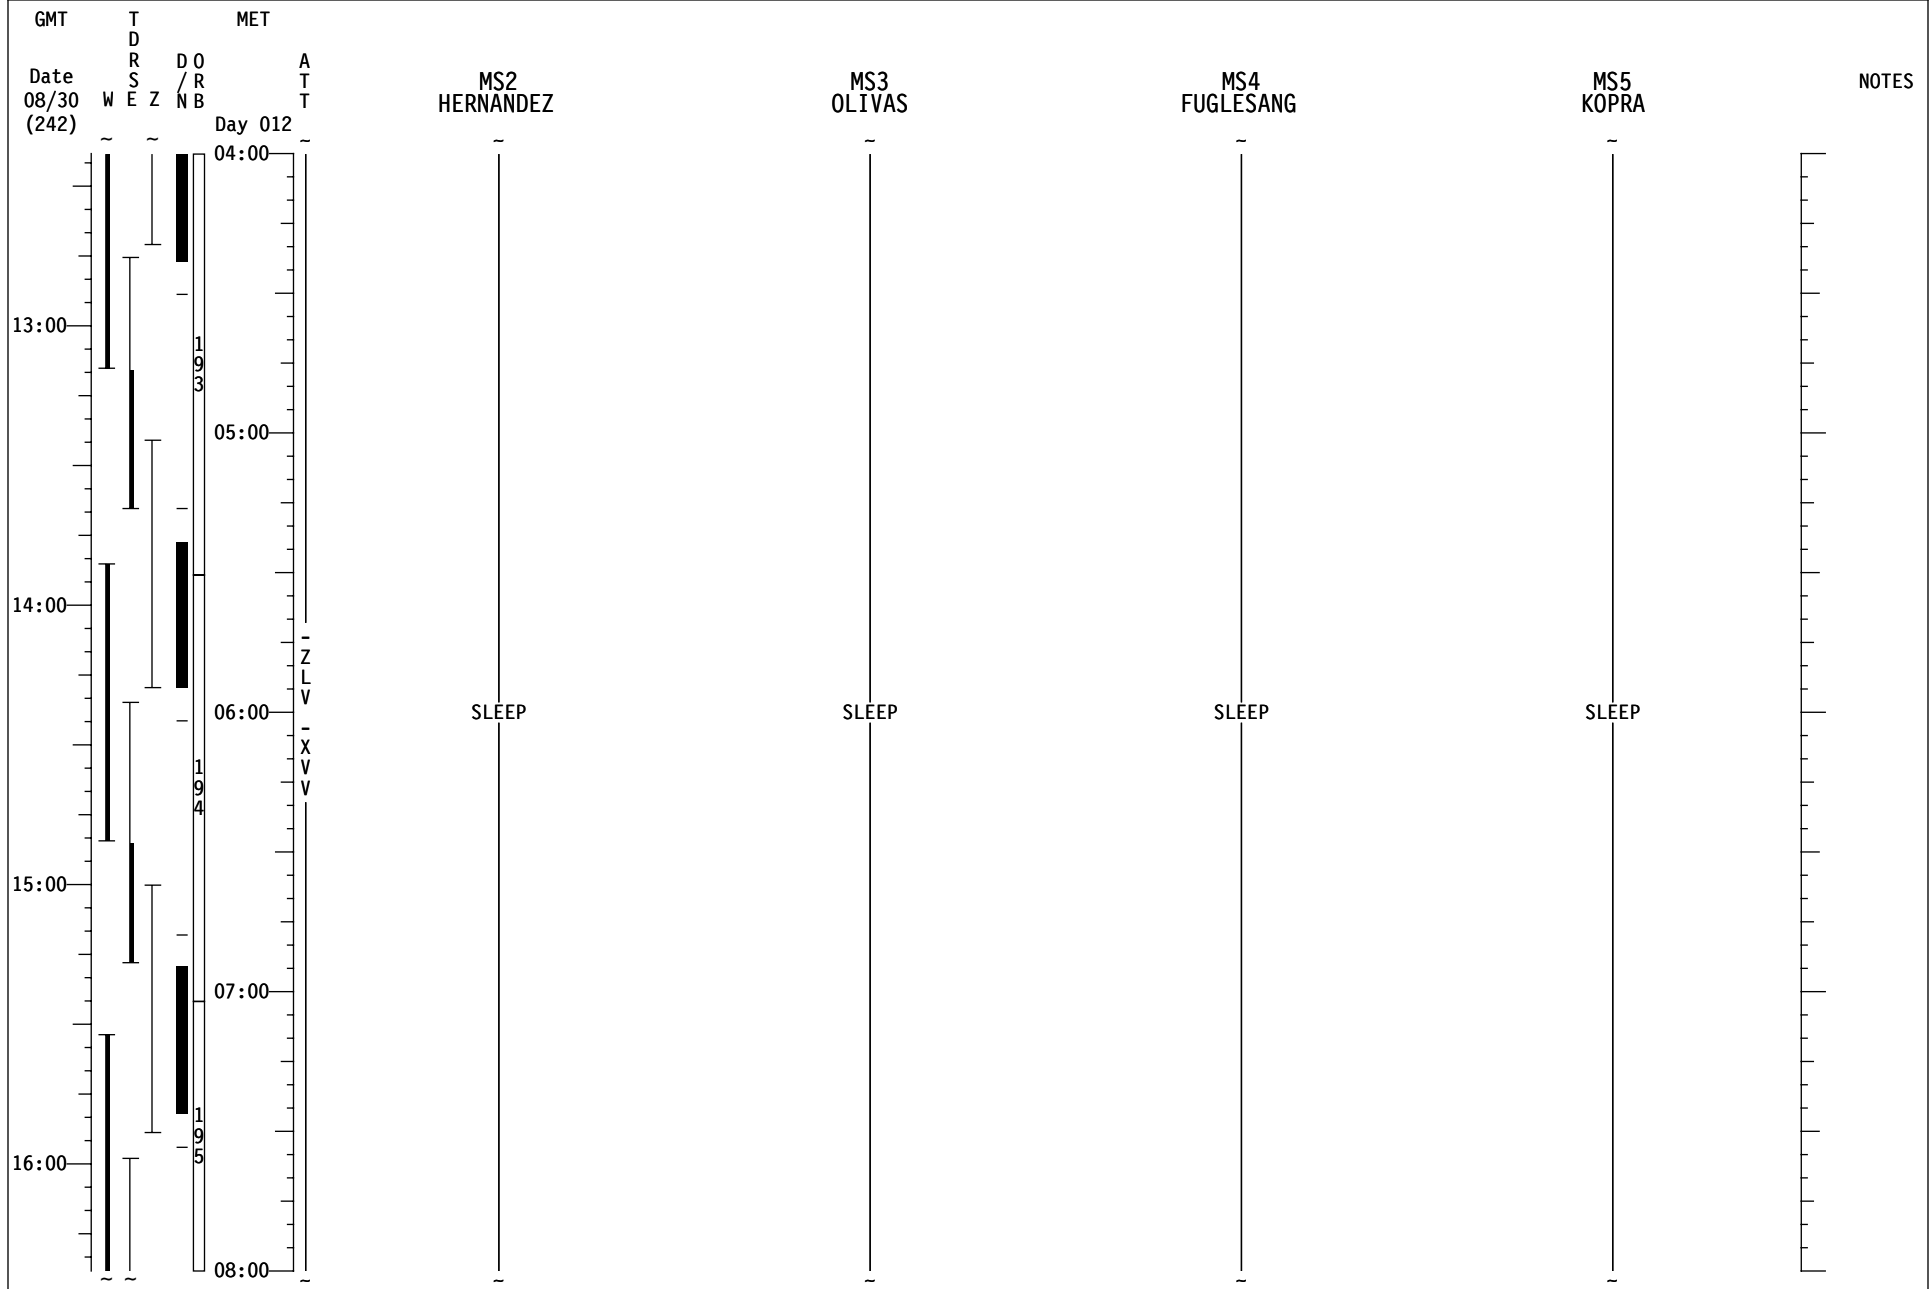

STS-128/17A FD13