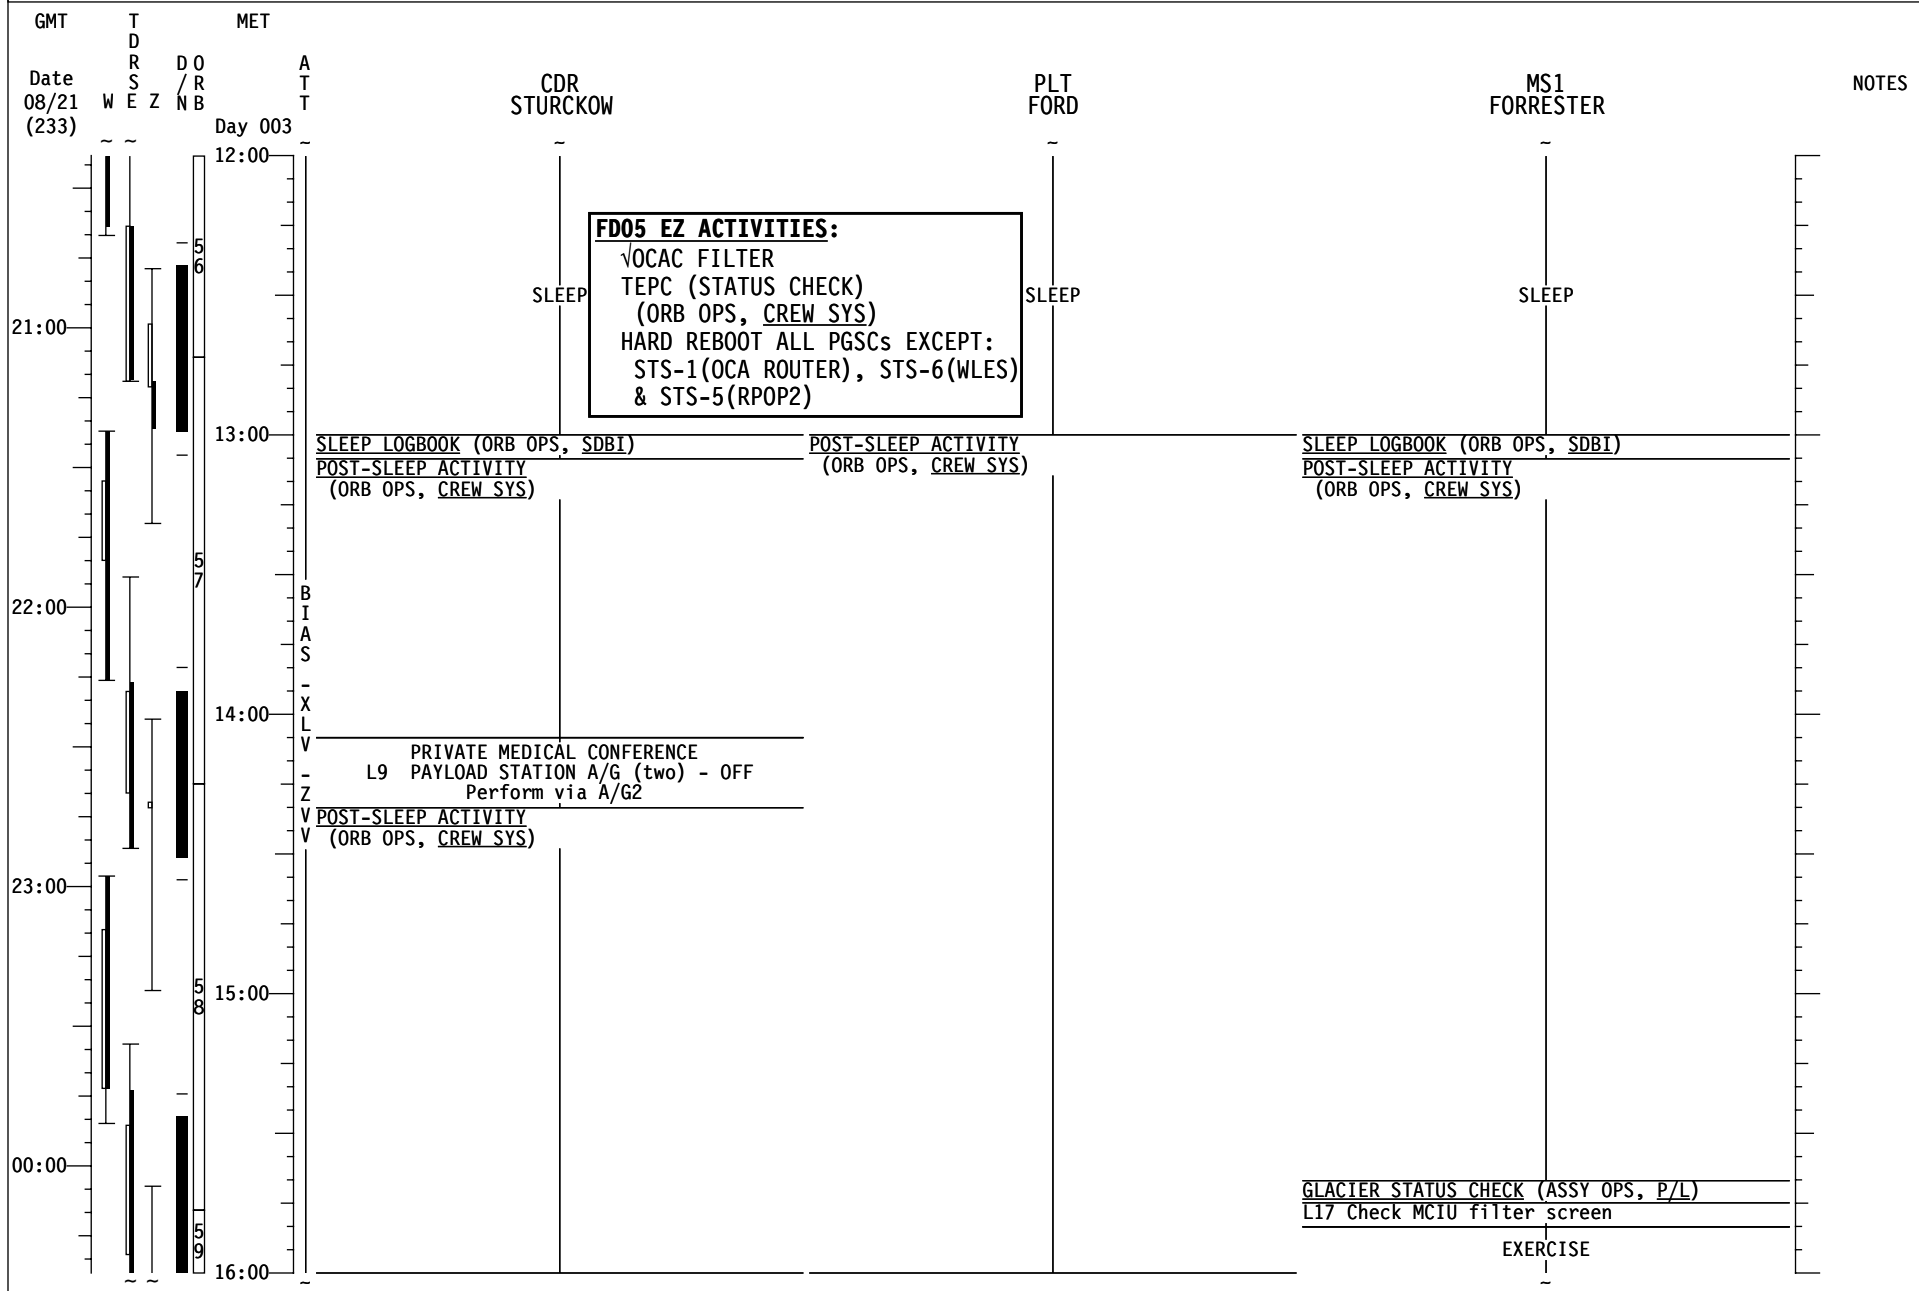

STS-128/17A FD05