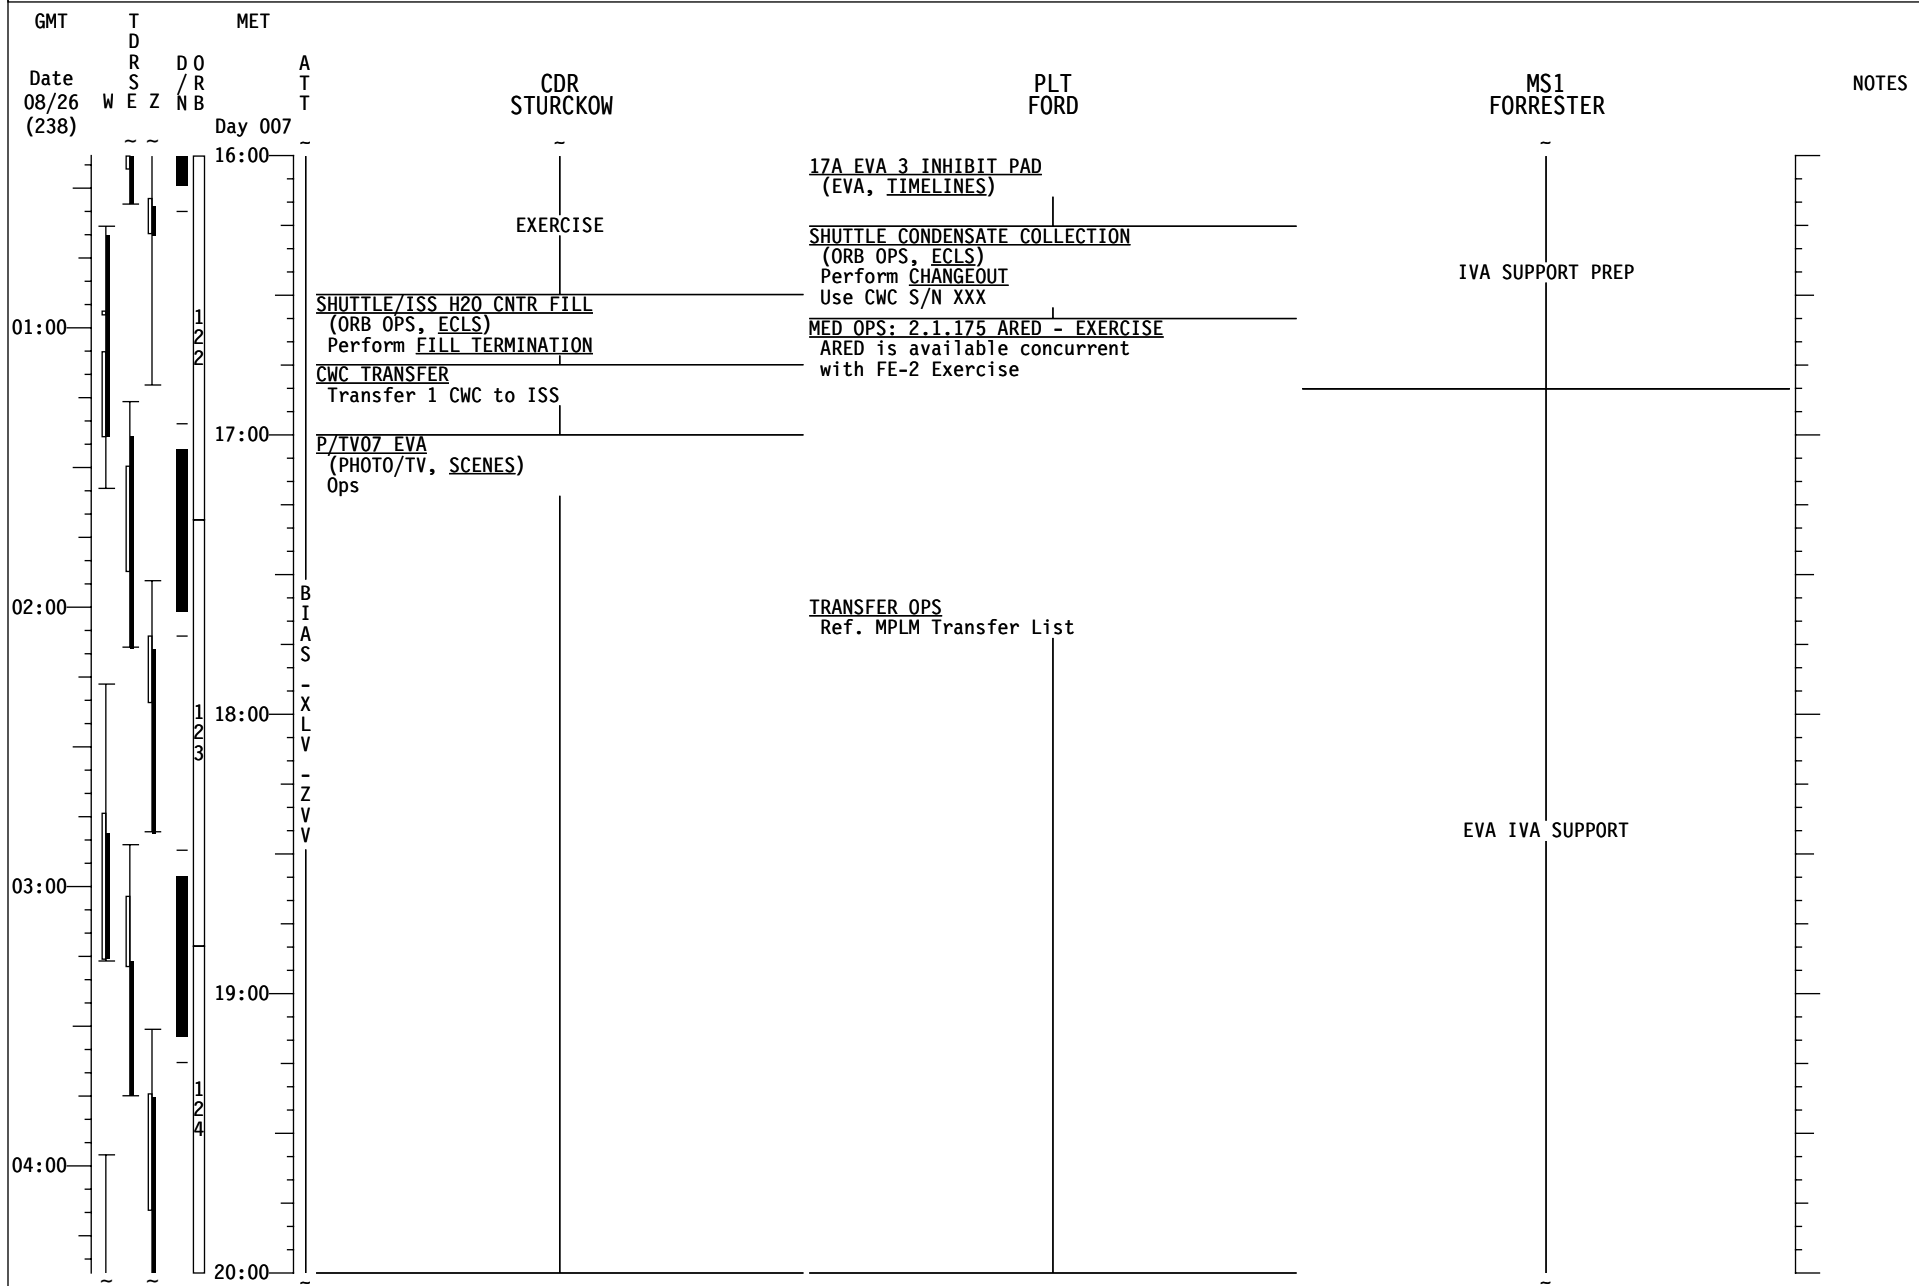

STS-128/17A FD09