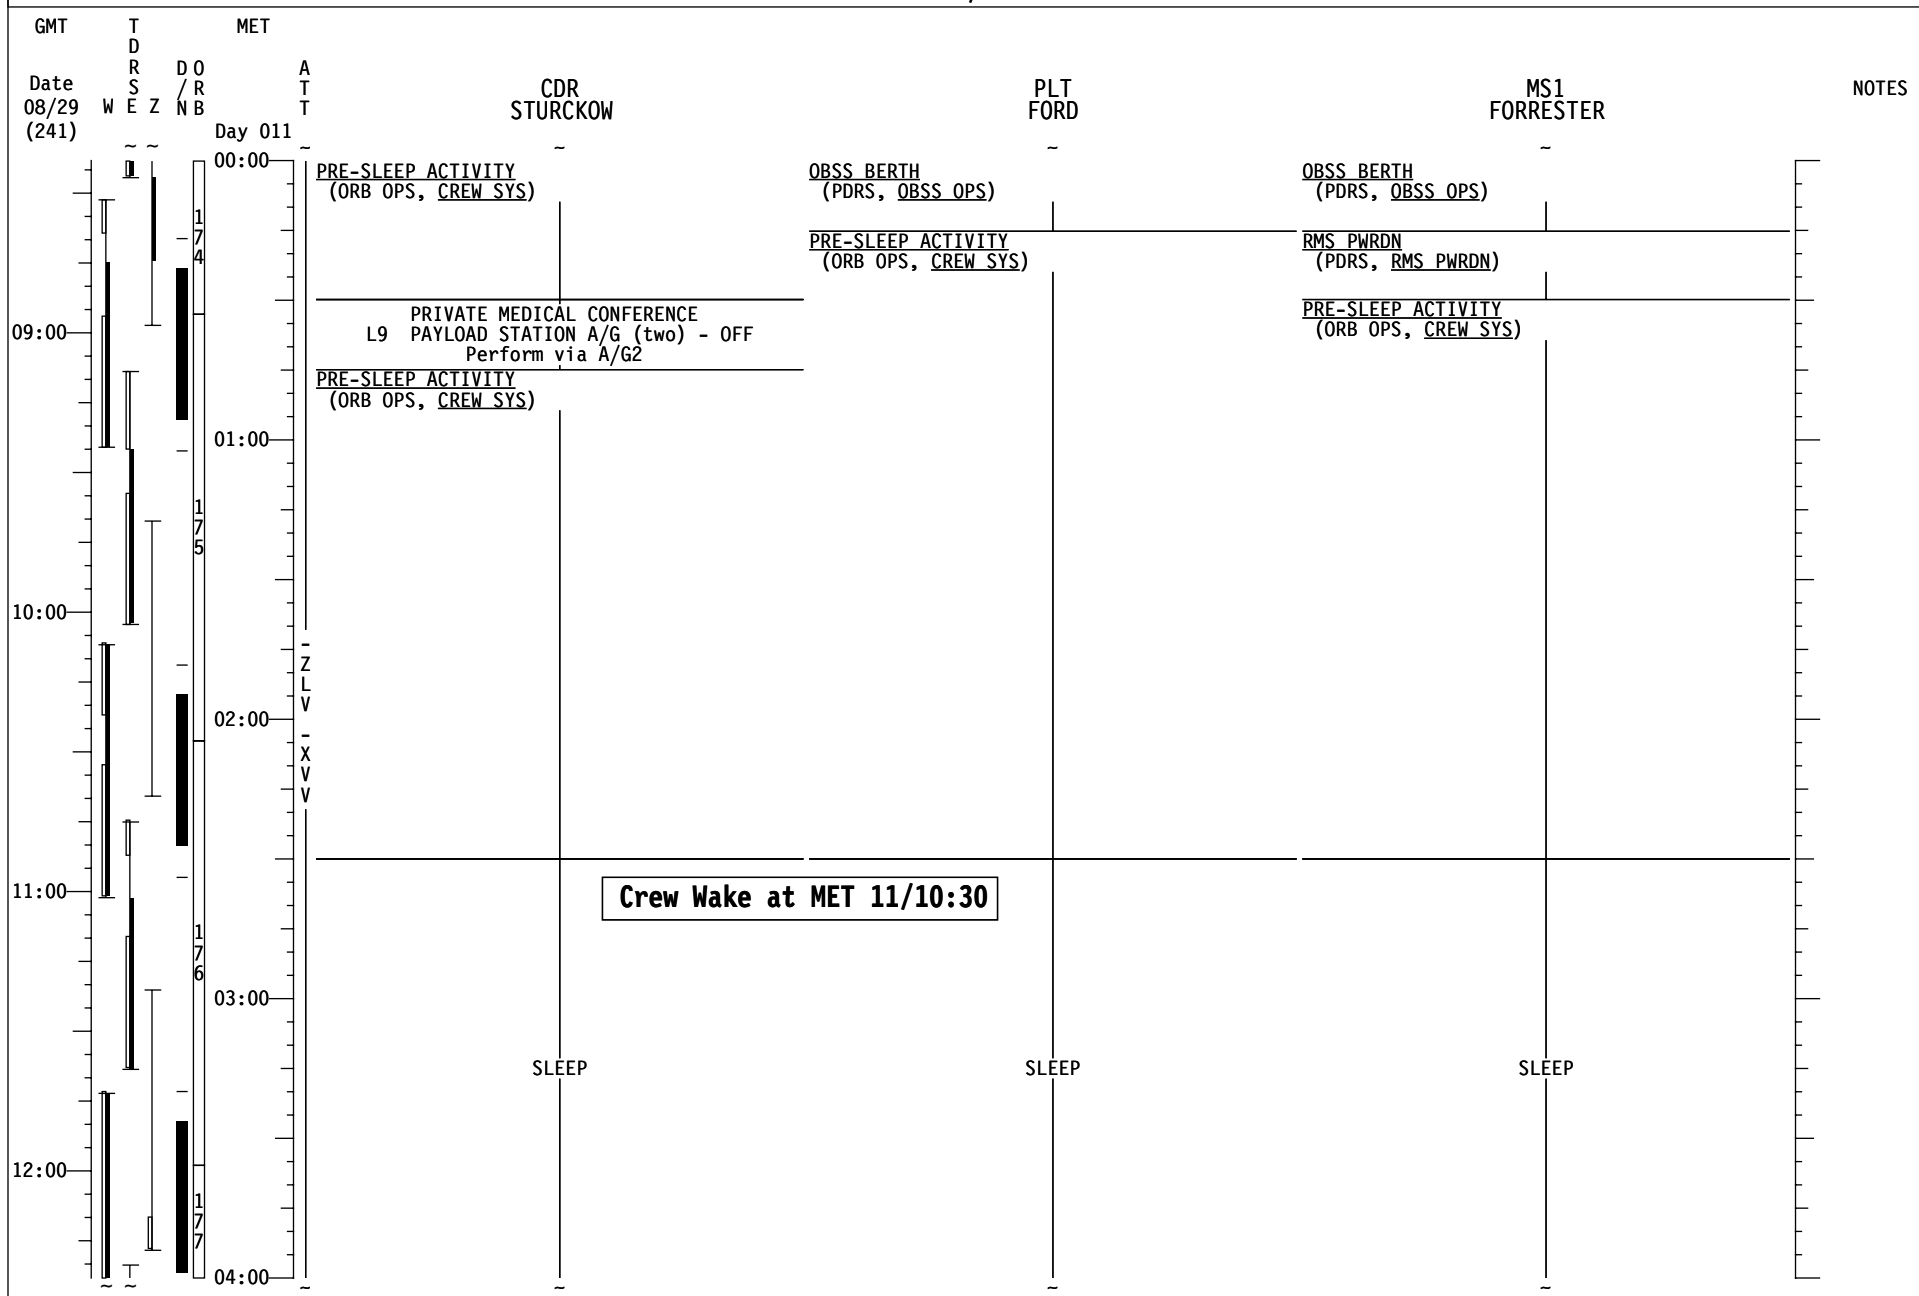

STS-128/17A FD12