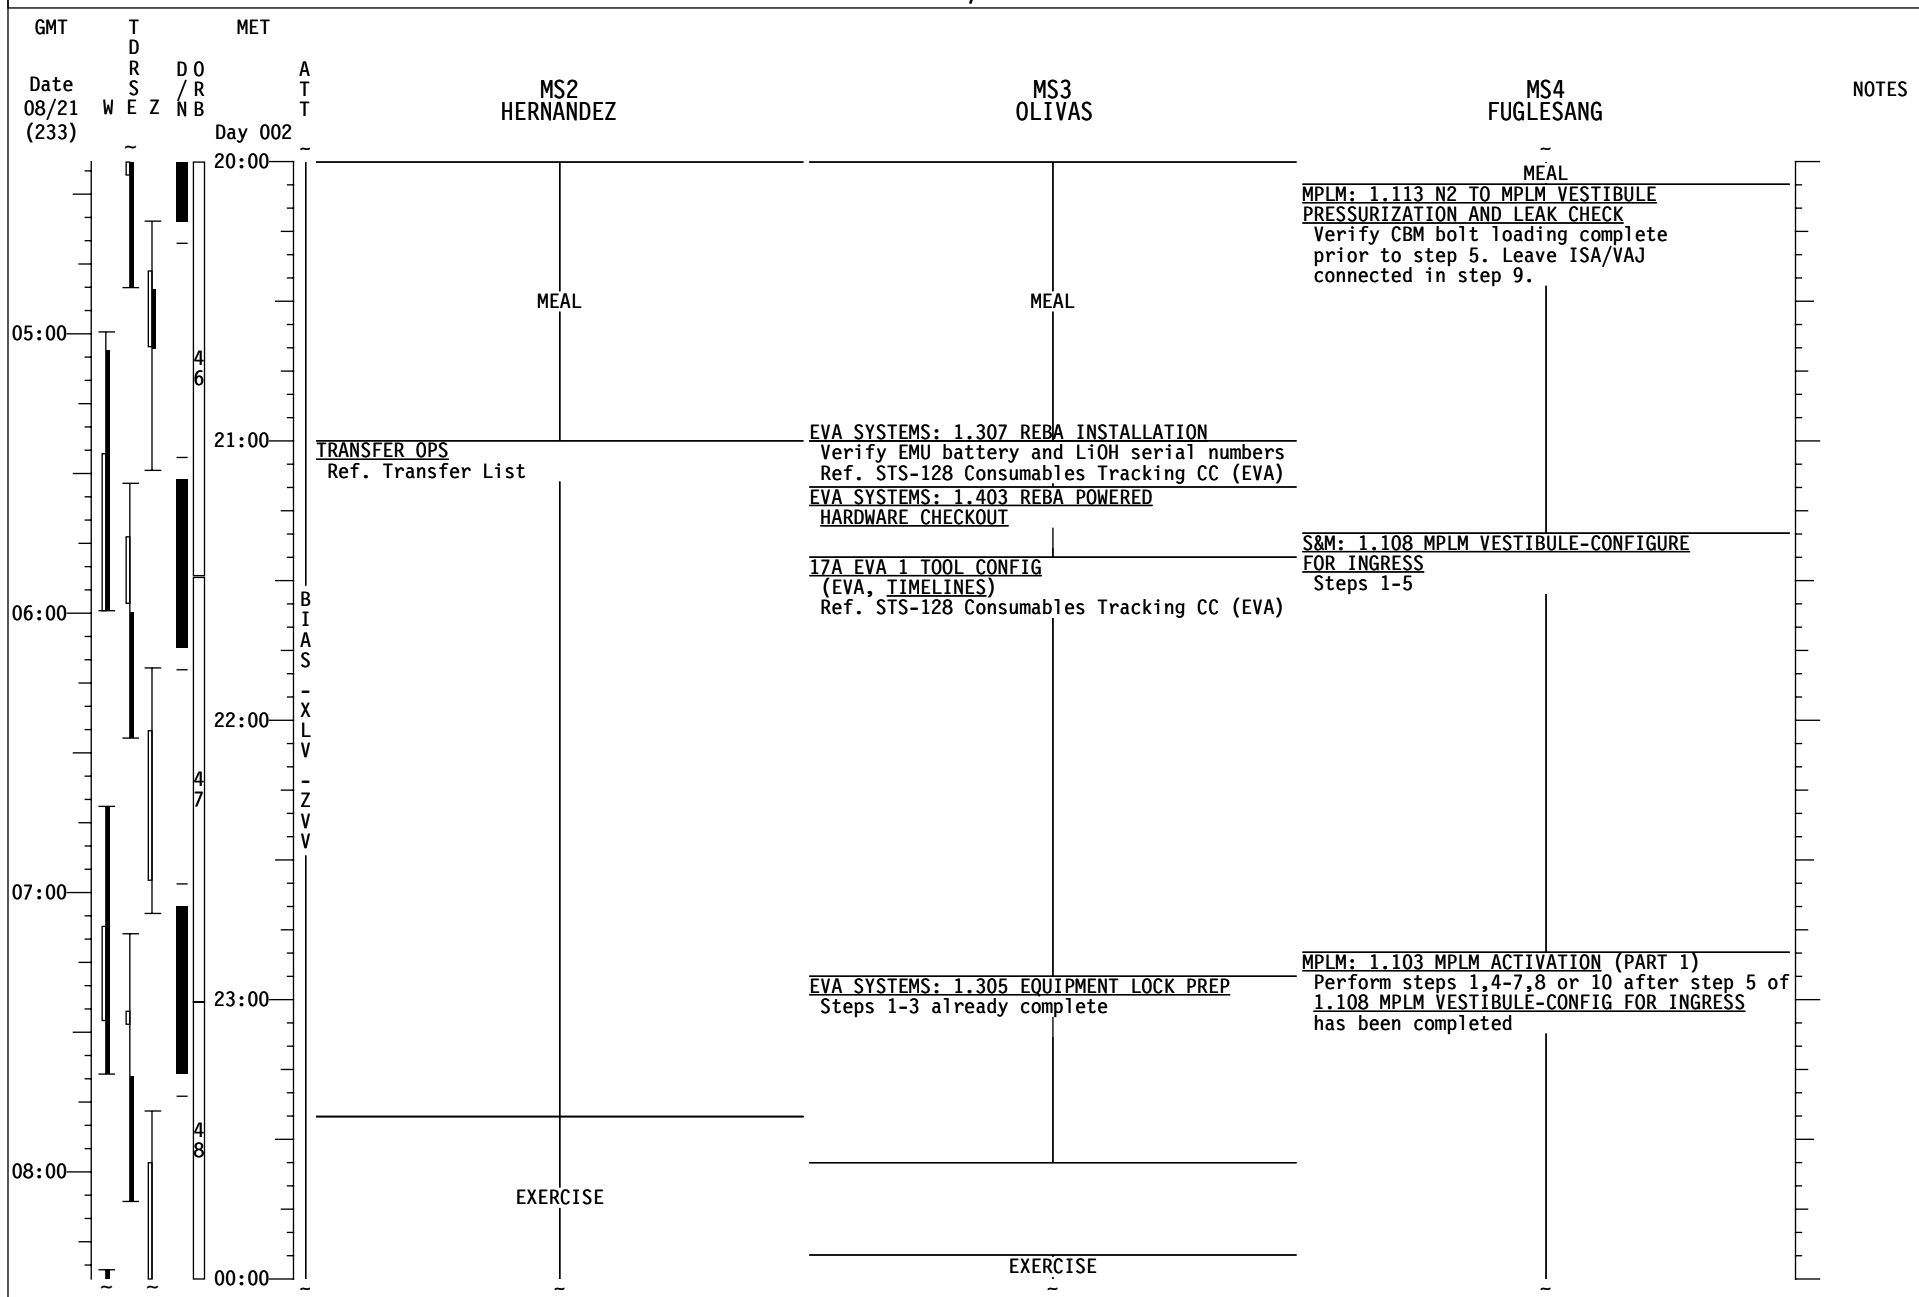

STS-128/17A FD04