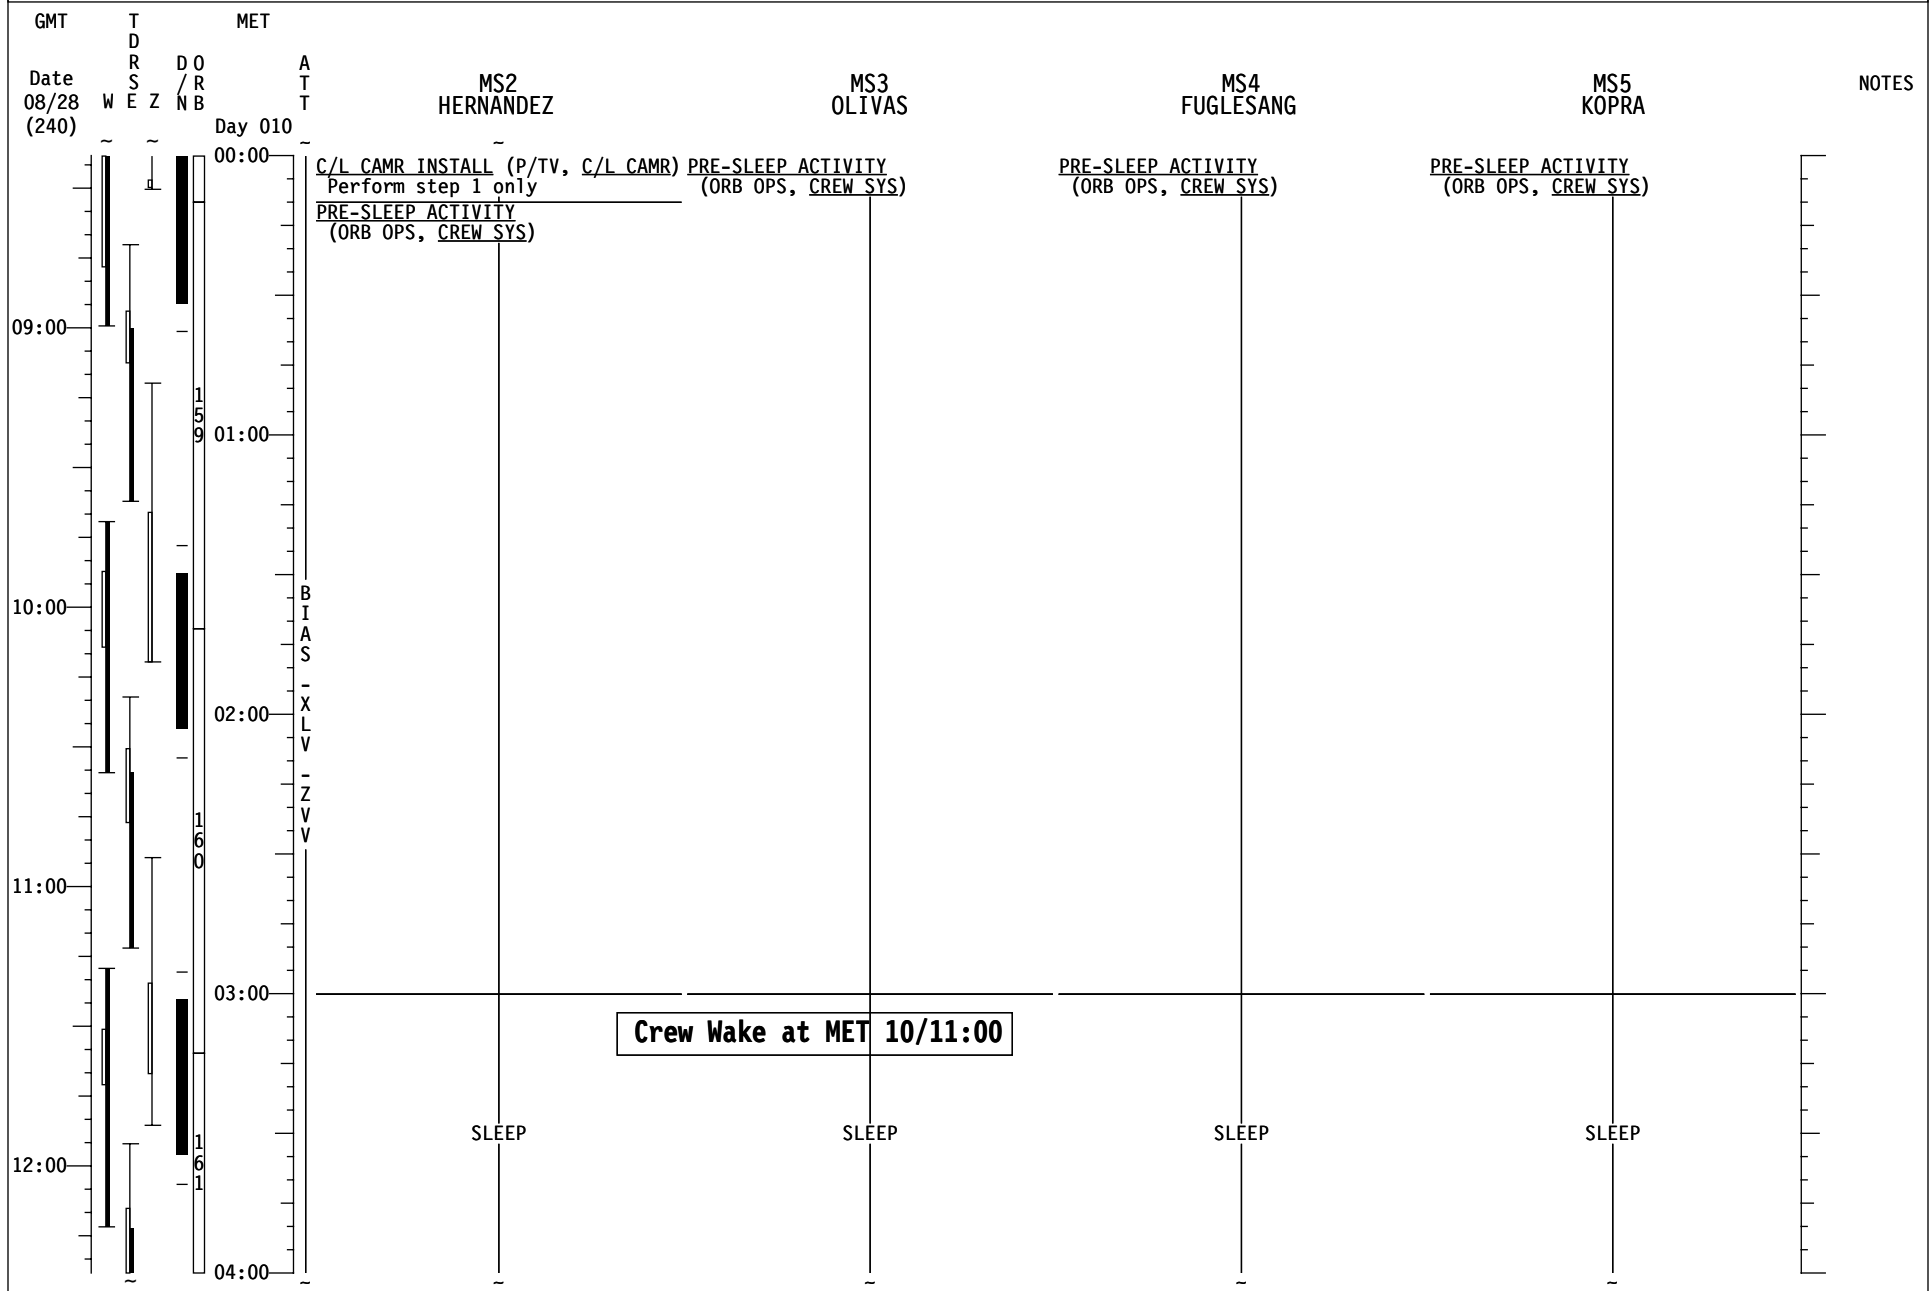

STS-128/17A FD11

Crew Wake at MET 10/11:00