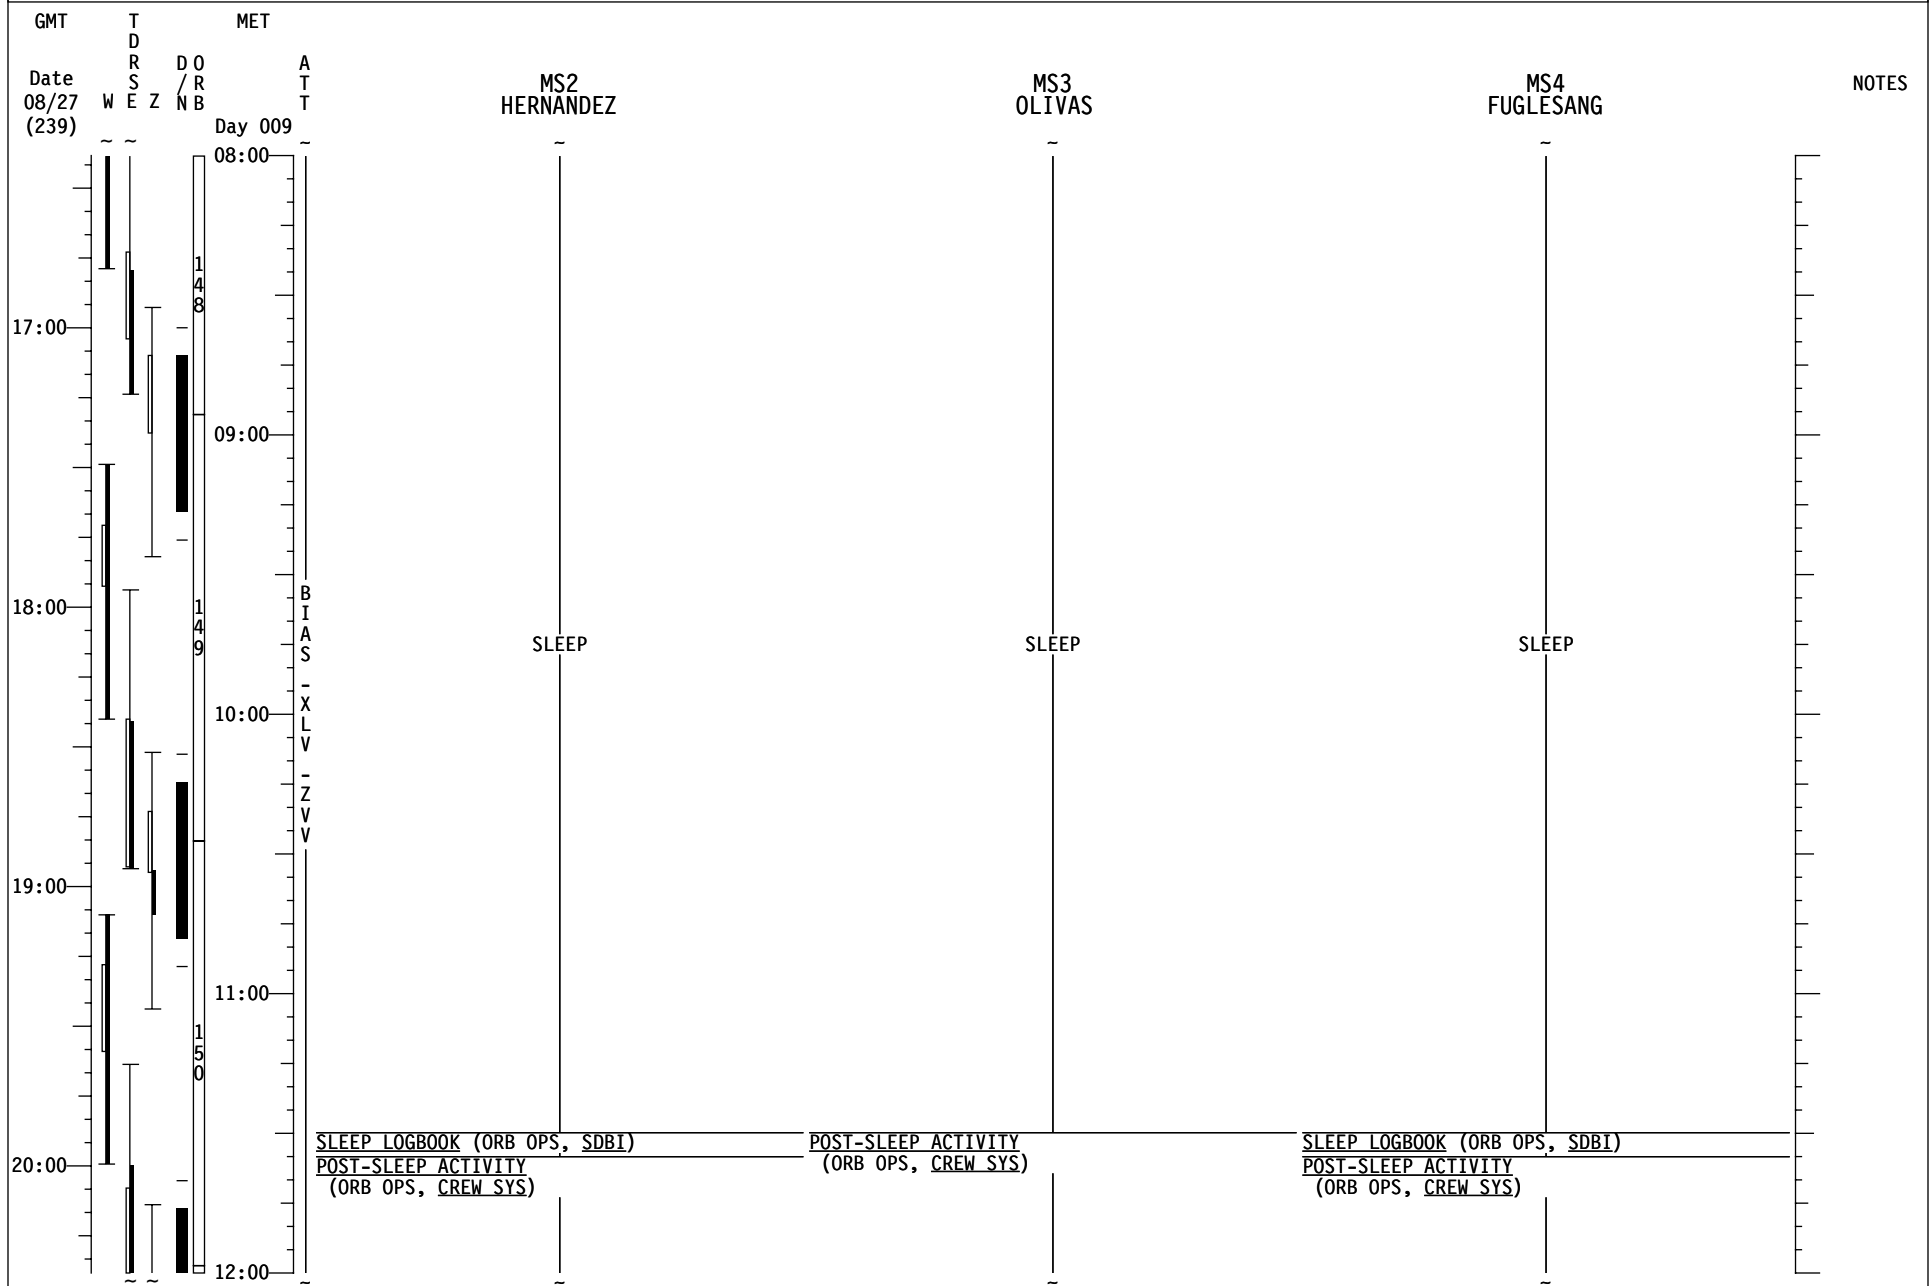

STS-128/17A FD10

STS-128/17A FD10

STS-128/17A FD10

STS-128/17A FD10

STS-128/17A FD11

STS-128/17A FD11

STS-128/17A FD11

GMT	TDRSZ	MET	A/T	CDR STURCKOW	PLT FORD	MS1 FORRESTER	NOTES
Date 08/27 (239)	W E Z	Day 009					
12:00				POST-SLEEP ACTIVITY (ORB OPS, CREW SYS)	POST-SLEEP ACTIVITY (ORB OPS, CREW SYS)	POST-SLEEP ACTIVITY (ORB OPS, CREW SYS)	
21:00							
13:00							
22:00						DIGITAL PLAYBACK (PHOTO/TV, CUE CARD) CREW CHOICE DOWNLINK, KU TDRE (13:11-13:40)	
						POST-SLEEP ACTIVITY (ORB OPS, CREW SYS)	
14:00							
23:00				PUBLIC AFFAIRS EVENT ISS KU AVAIL (13:54-14:34)	PUBLIC AFFAIRS EVENT ISS KU AVAIL (13:54-14:34)		
				DAILY TRANSFER LIST UPDATE Ref. Transfer List & MSG XXX		GLACIER STATUS CHECK (ASSY OPS, P/L) L17 Check MCIU filter screen	
				TRANSFER OPS Ref. Transfer List		TRANSFER OPS Ref. Transfer List	
15:00					EXERCISE		
00:00				SHUTTLE/ISS H2O CNTR FILL (ORB OPS, ECLS) INIT FILL #4 Ref. MSG XXX	TRANSFER OPS Ref. Transfer List		
				TRANSFER OPS Ref. Transfer List			
16:00							