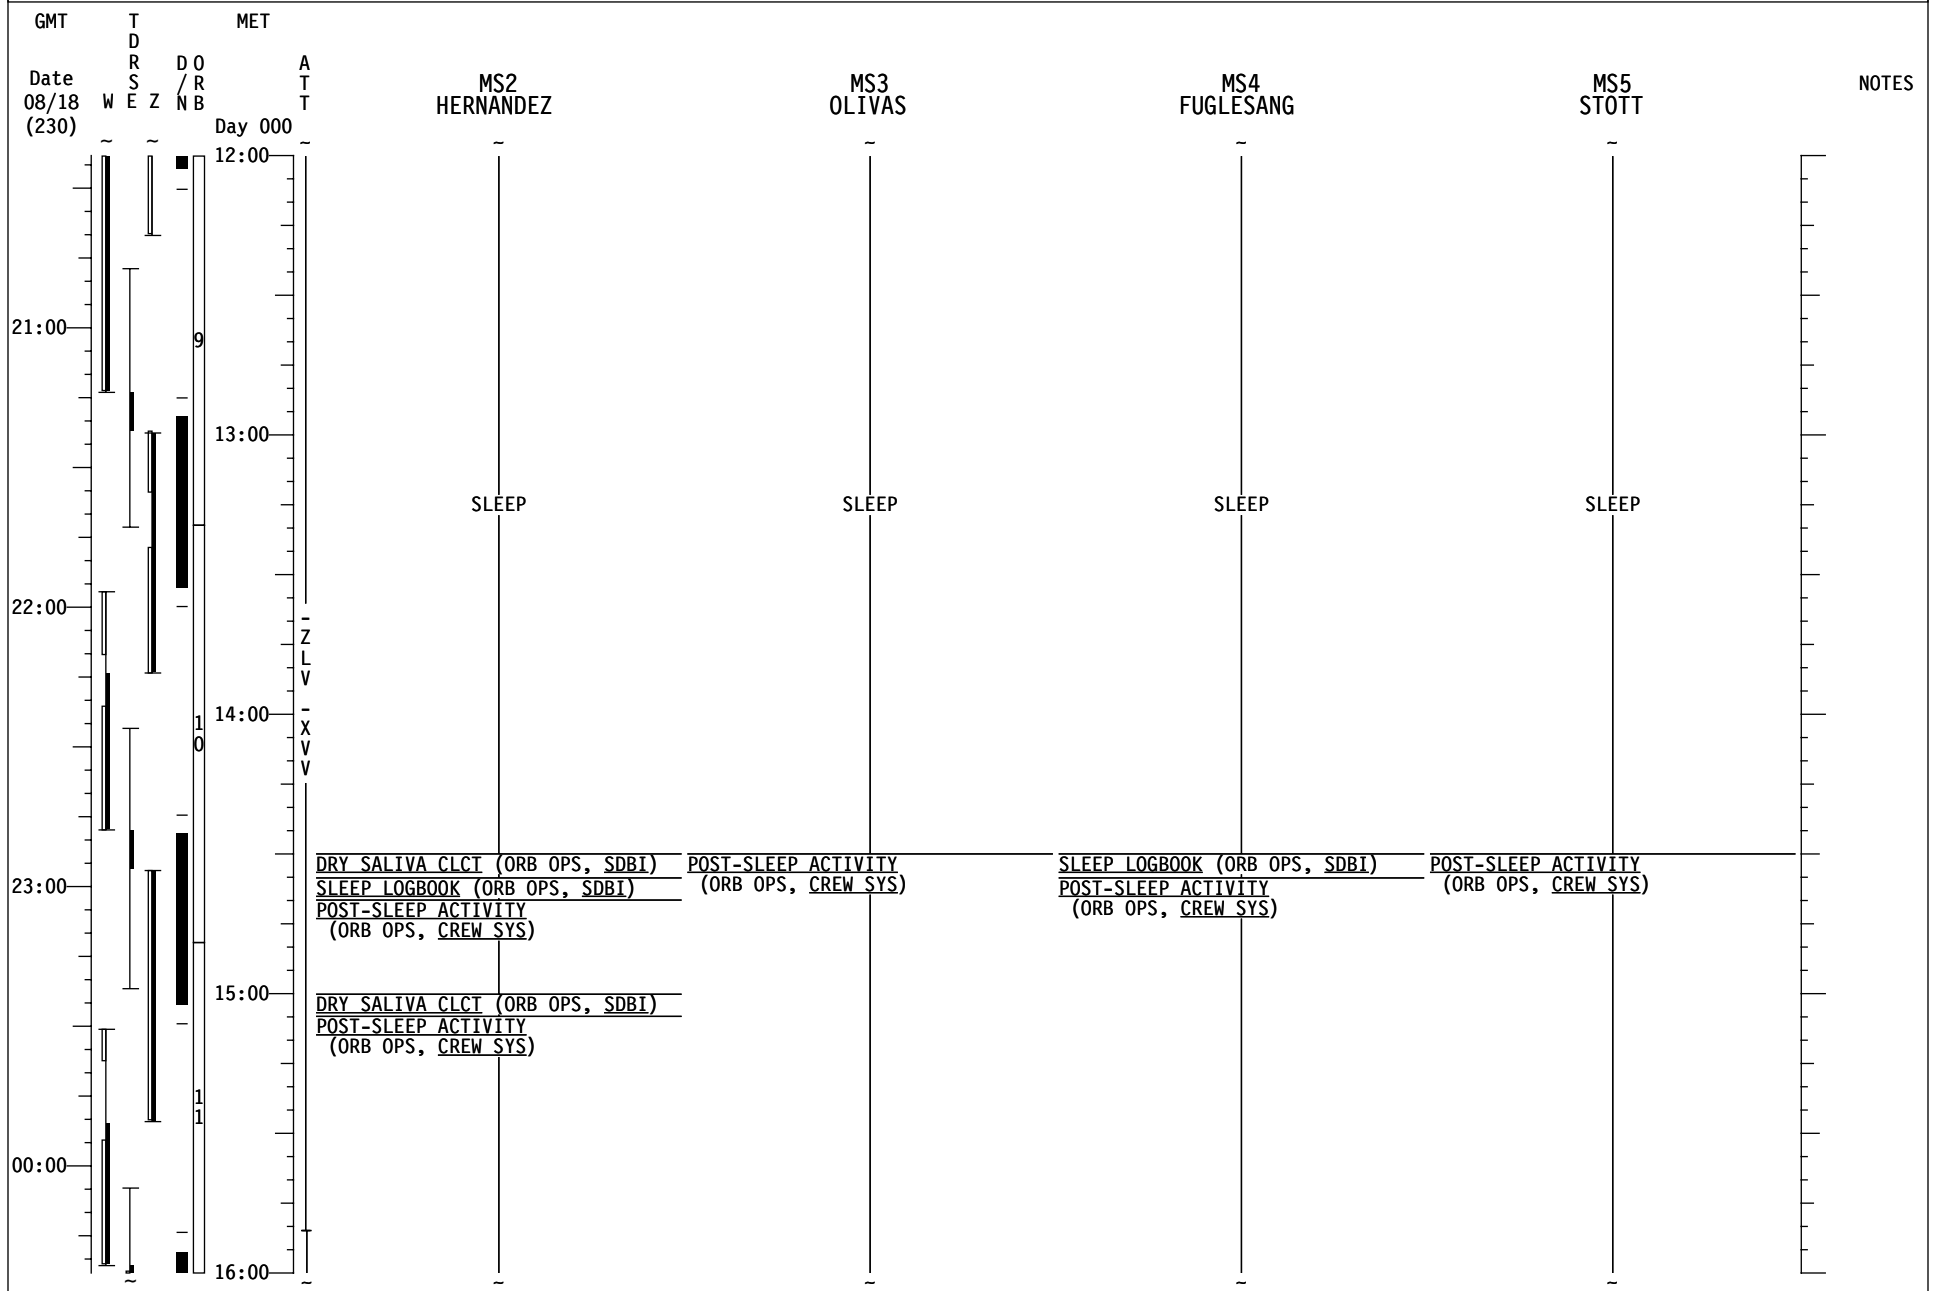

STS-128/17A FD01

STS-128/17A FD01

STS-128/17A FD01

STS-128/17A FD02

STS-128/17A FD02

STS-128/17A FD02

GMT	T D R S W E Z	MET Day 000	A T T N C	CDR STURCKOW	PLT FORD	MS1 FORRESTER	NOTES
01:00	11	16:00	ON-ORBIT OMS BURN (ORB OPS, OMS) C < NC2 TIG (16:11)	ON-ORBIT OMS BURN (ORB OPS, OMS)	POST-SLEEP ACTIVITY (ORB OPS, CREW SYS)	POST-SLEEP ACTIVITY (ORB OPS, CREW SYS)	UPDATE ORBITAL MNVR PAD
		MNVR (TRK) -ZLV -XVV TG=2 BV=3 OM=0 A1/AUTO/VERN Init TRK	POST-SLEEP ACTIVITY (ORB OPS, CREW SYS)				
		POST-SLEEP ACTIVITY (ORB OPS, CREW SYS)					
		17:00	Z L V X V V V	OBSS UNBERTH (PDRS, OBSS OPS) Prior to Step 3: √A15 APCU 2 OUTPUT - OFF	OBSS UNBERTH (PDRS, OBSS OPS) Prior to Step 3: √A15 APCU 2 OUTPUT - OFF	L17 Check MCIU filter screen	
02:00	12	18:00	RCS/OMS POD HTR RECONFIG [A] R2 BLR CNTLR/HTR (three) - B MNVR (TRK) BIAS +YSI (STBD SURVEY) TG=4 BV=5 P=0 Y=40 OM=230 A14/AUTO/VERN, OBSS UNBERTH cmlpt, Init TRK	OBSS LDRI RCC SURVEY - STBD (PDRS, OBSS OPS)	OBSS LDRI RCC SURVEY - STBD (PDRS, OBSS OPS)		
		EXERCISE					
03:00	13	19:00	SSP1 OIU PWR - OIU 1 ON (tb-UP) ON MCC GO: A15 APCU 1 OUTPUT - ON				UPDATE TFL 199
04:00	14	20:00	ON MCC GO: A15 APCU 1 OUTPUT - OFF SSP1 OIU PWR - OFF (tb-bp)				MPLM PRESSURE CHECK
							UPDATE TFL 188