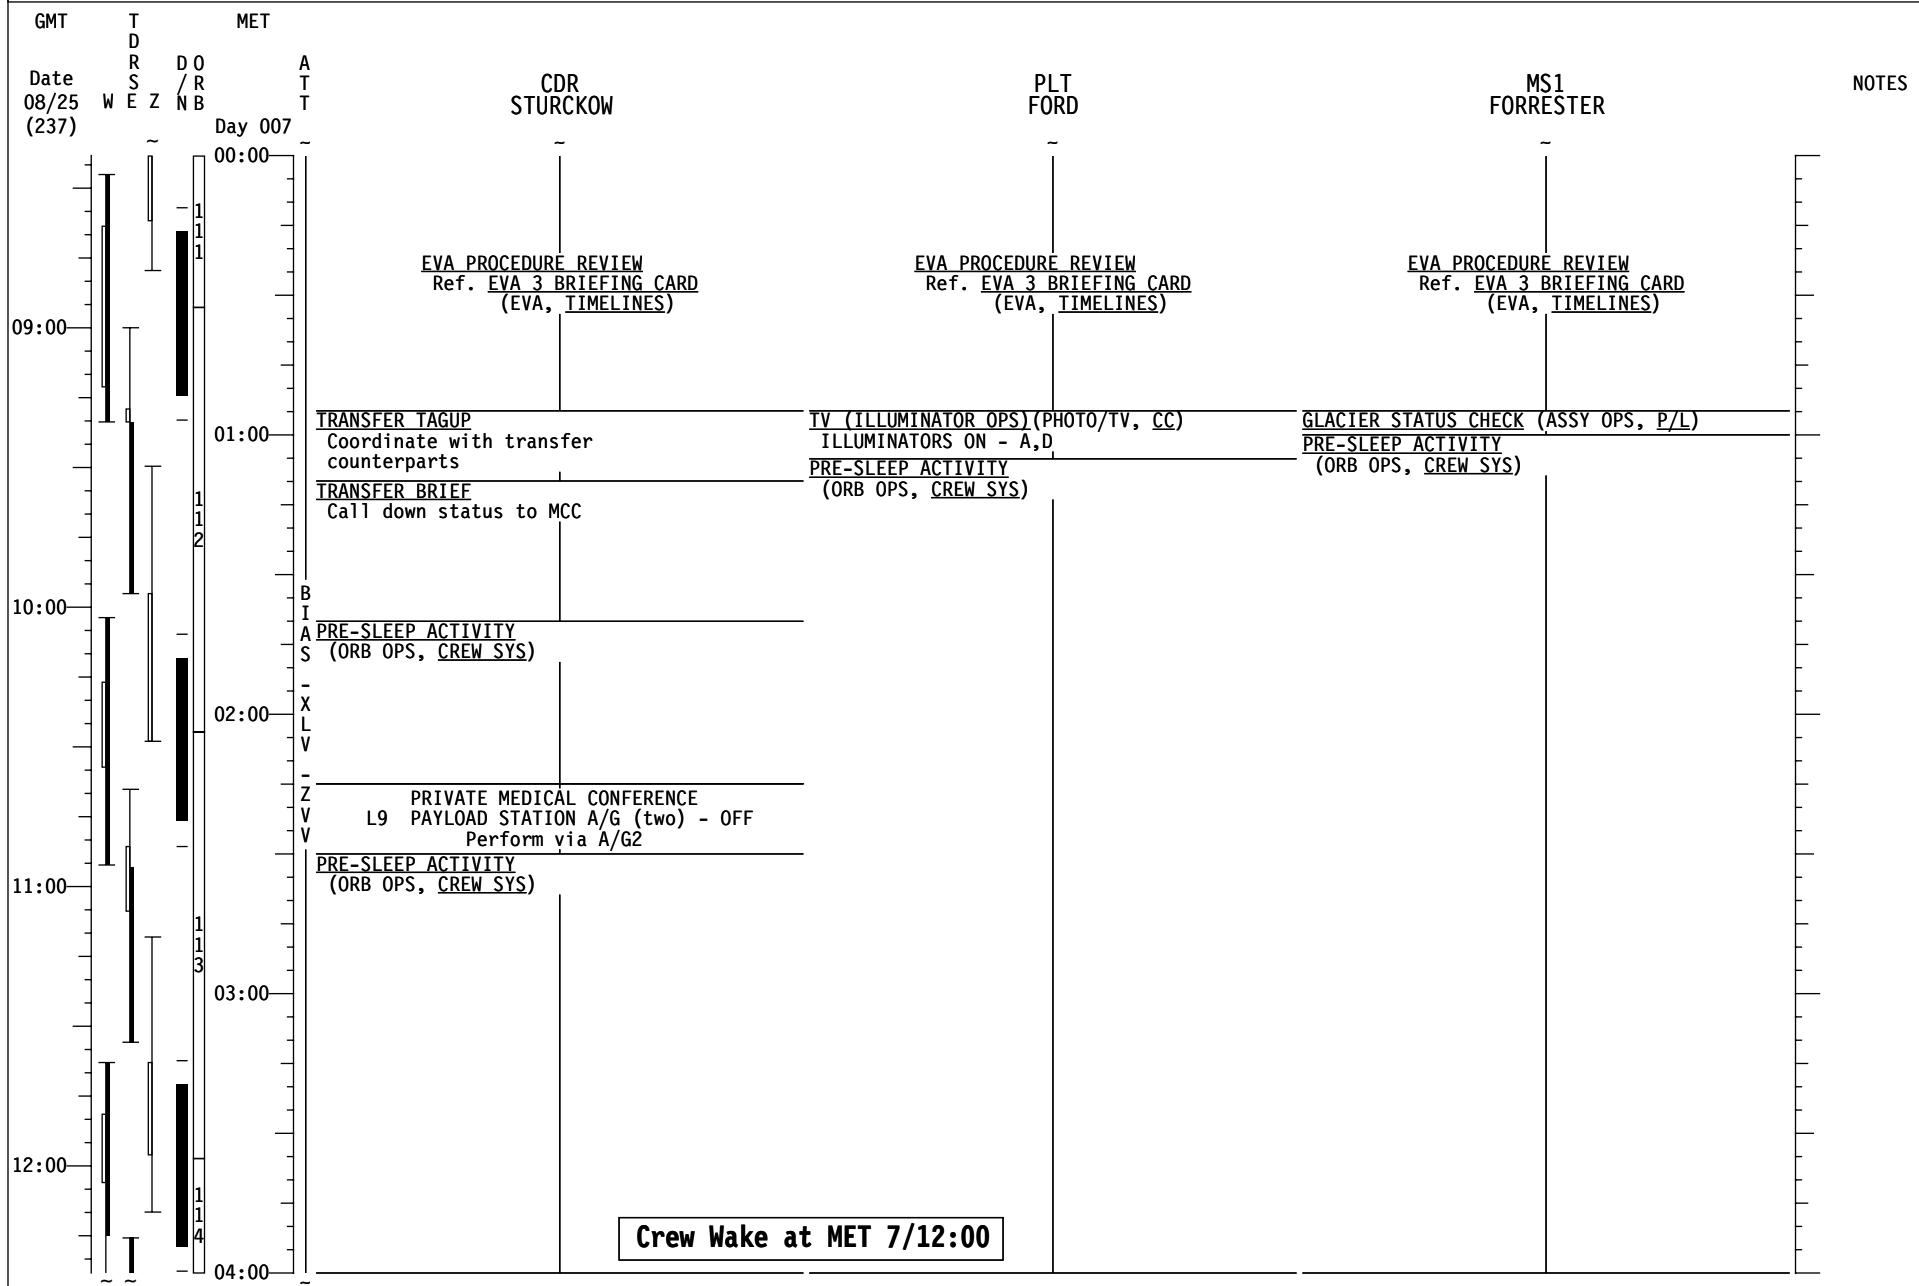

STS-128/17A FD08