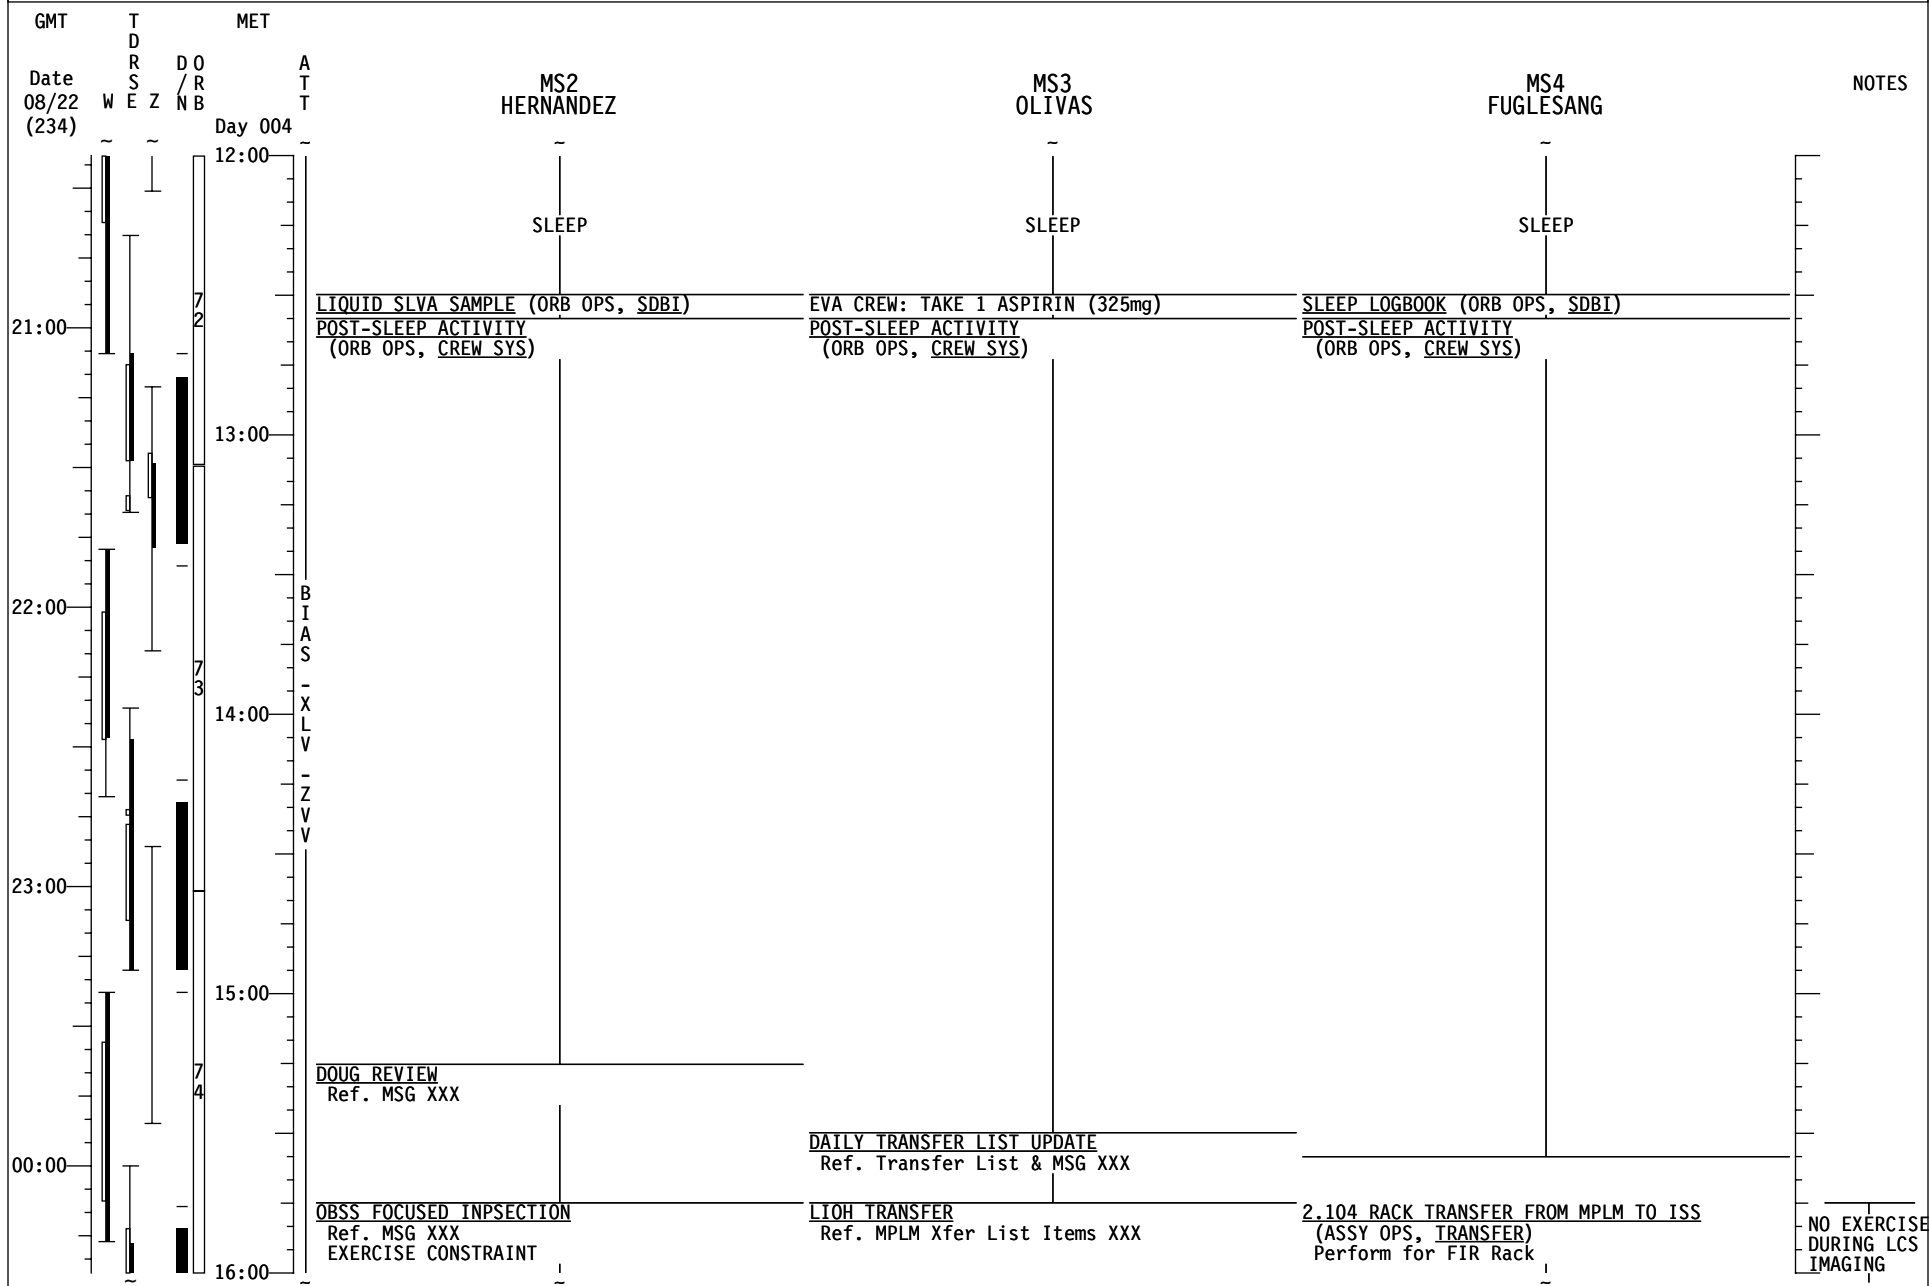

STS-128/17A FD06