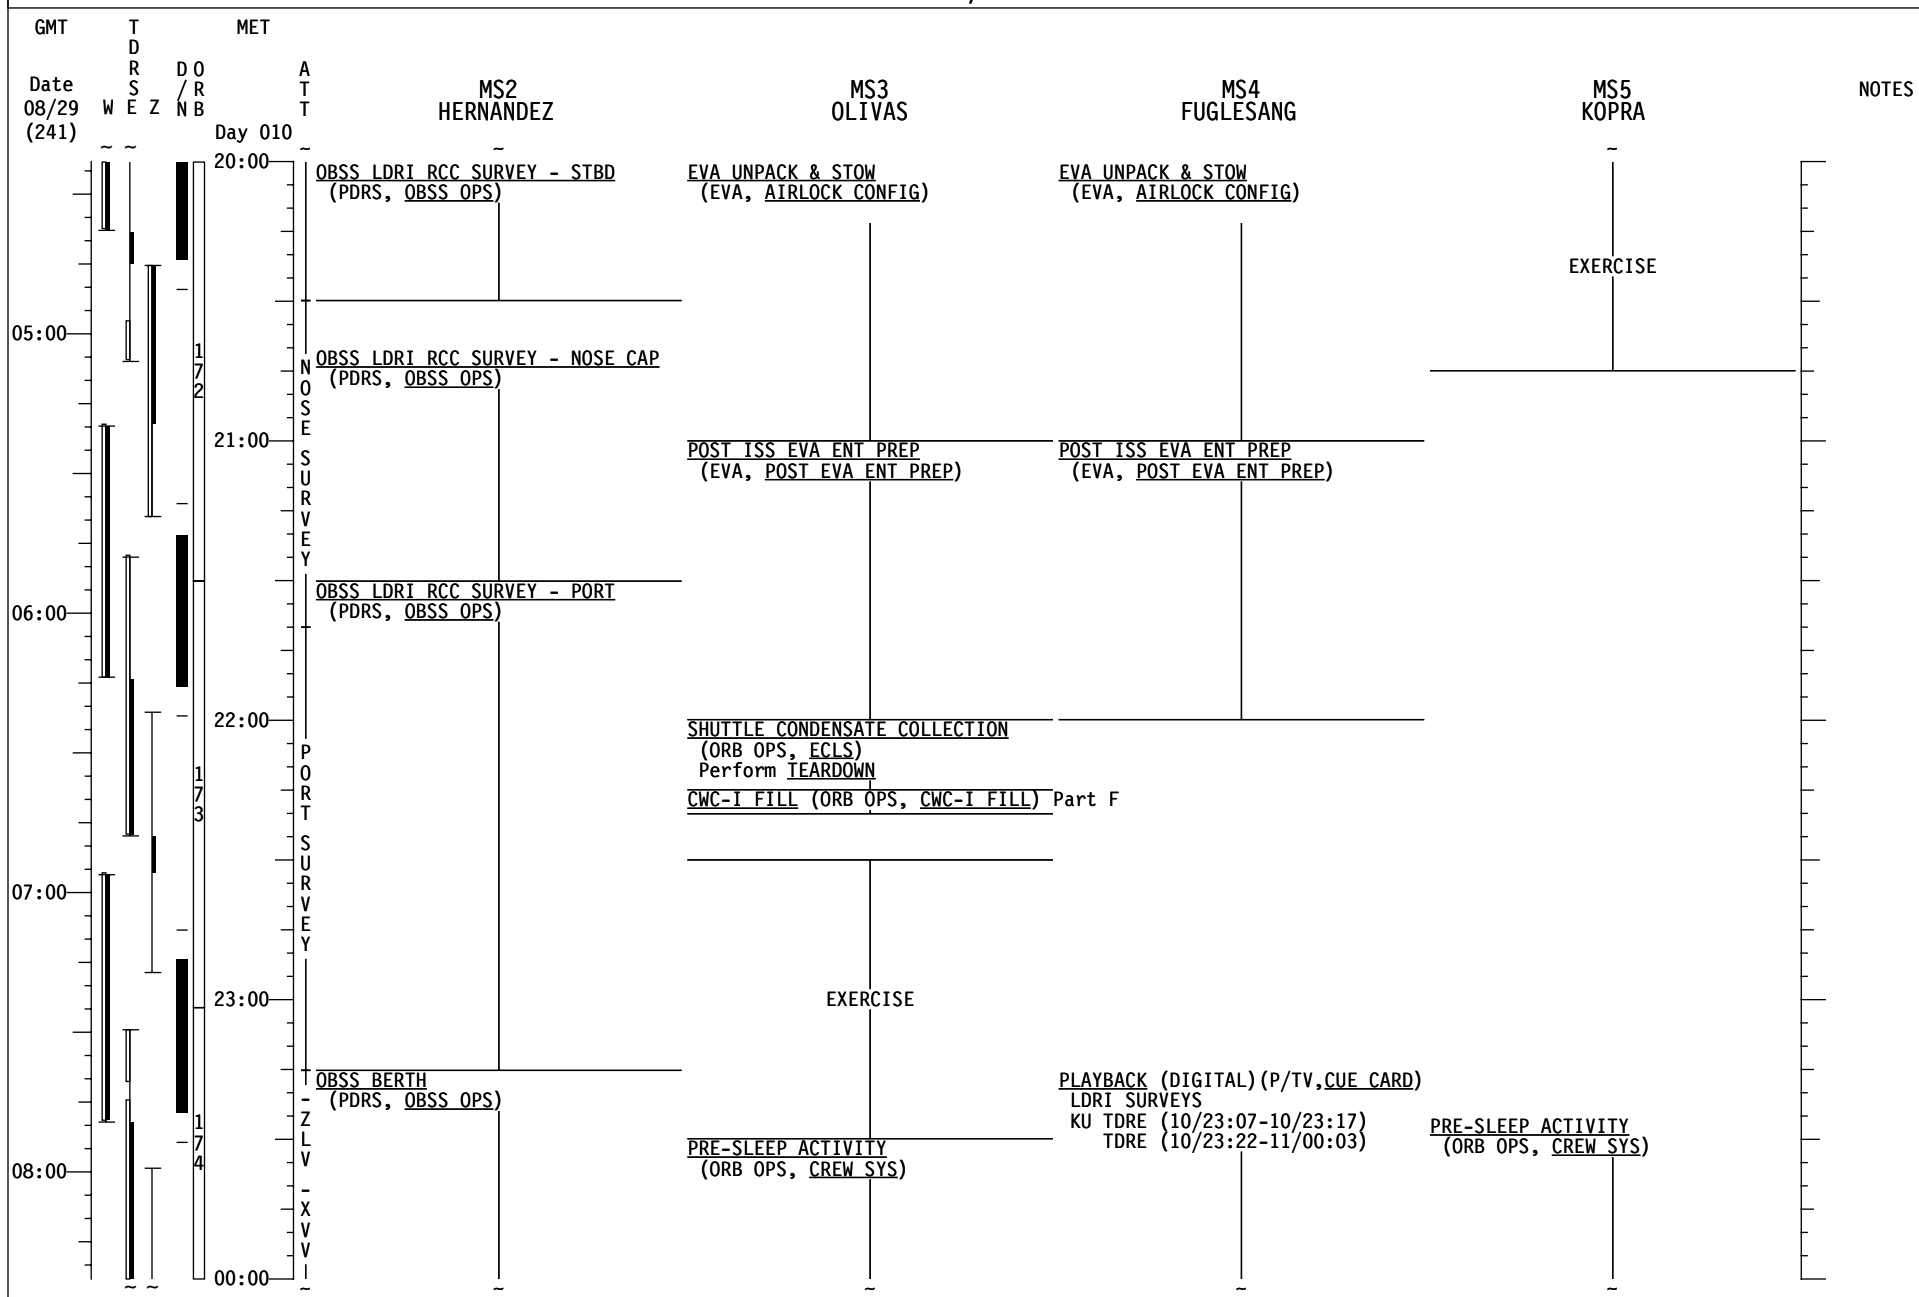

STS-128/17A FD12