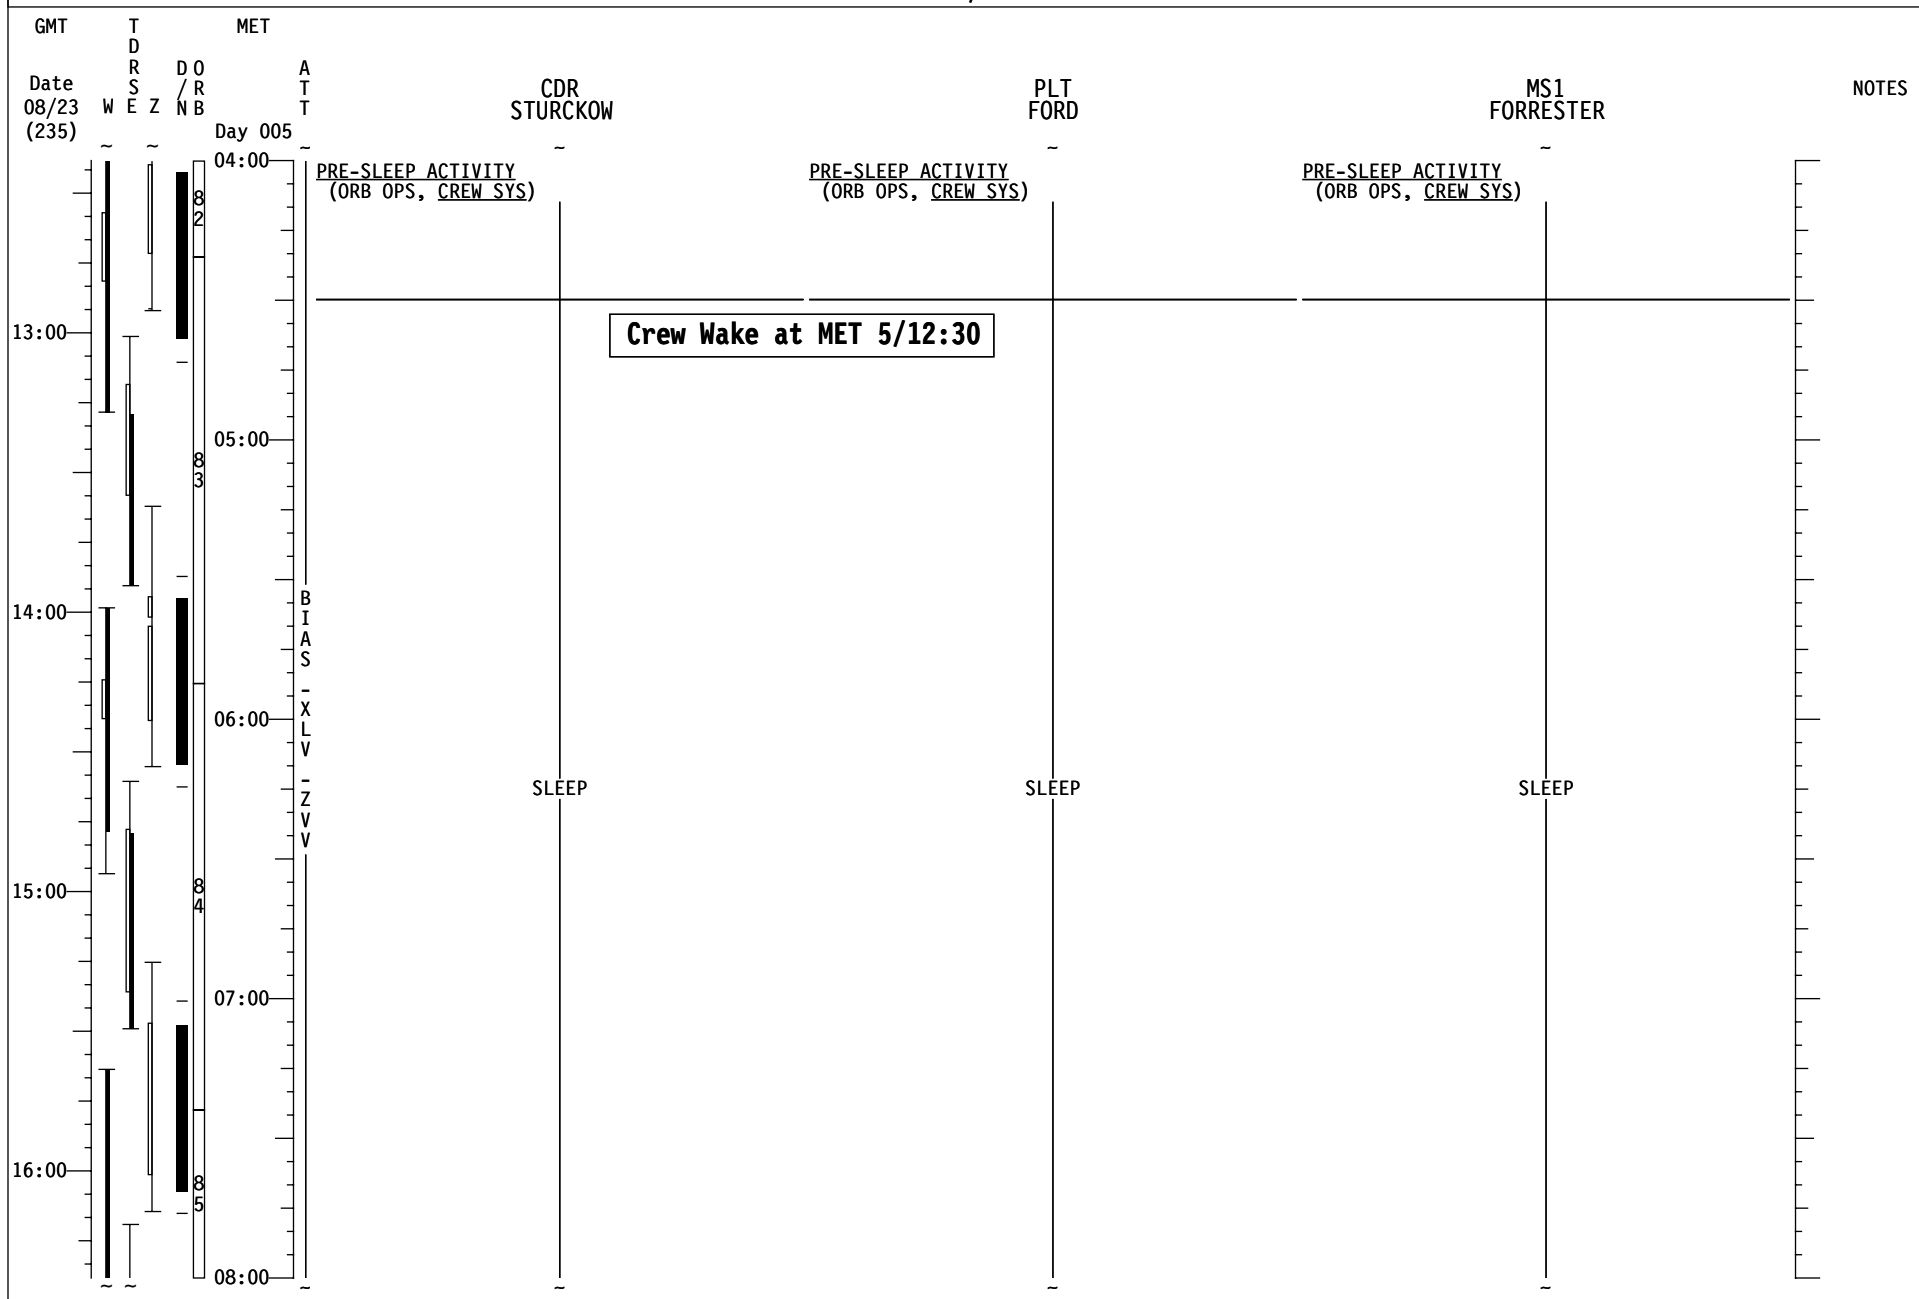

STS-128/17A FD06