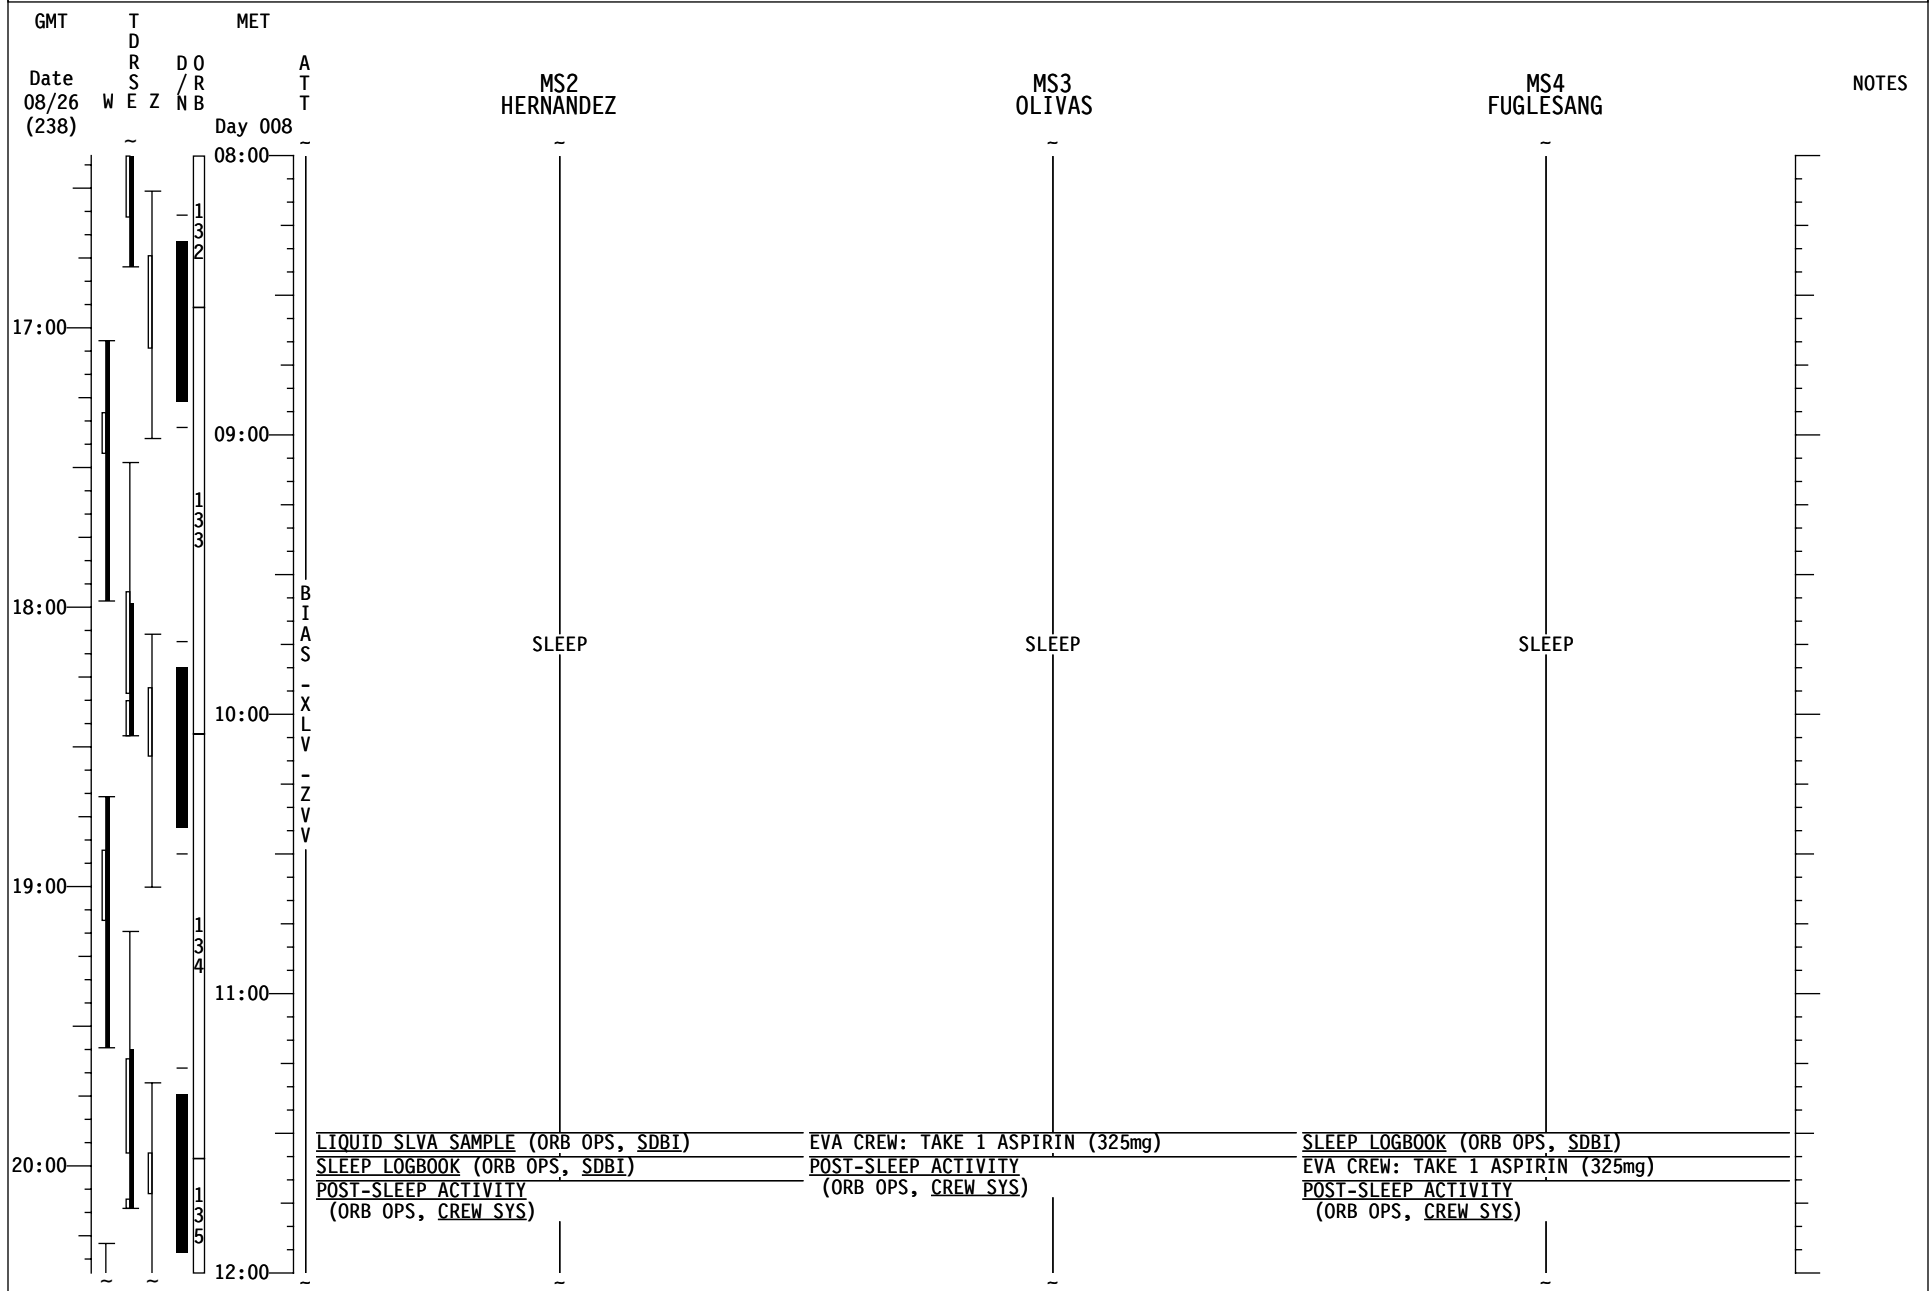

STS-128/17A FD10

GMT	TDRSZ	MET	DOORB	ATT	CDR STURCKOW	PLT FORD	MS1 FORRESTER	NOTES
Date 08/26 (238)	W E Z	Day 008	N B					
12:00					POST-SLEEP ACTIVITY (ORB OPS, CREW SYS)	POST-SLEEP ACTIVITY (ORB OPS, CREW SYS)	POST-SLEEP ACTIVITY (ORB OPS, CREW SYS)	
21:00								
22:00				B I A S				
14:00					X DAILY TRANSFER LIST UPDATE L Ref. Transfer List & MSG XXX	CWC-I FILL (ORB OPS, CWC-I FILL) Ref. MSG XXX Fill Init #13		
						CWC-I TERM (ORB OPS, CWC-I FILL)	PUBLIC AFFAIRS EVENT ISS KU AVAIL (13:29-14:48)	
23:00				Z V V		CWC-I TRANSFER Transfer 1 CWC-I to ISS	POST-SLEEP ACTIVITY (ORB OPS, CREW SYS)	
					EXERCISE	TRANSFER OPS Ref. MPLM Transfer List	GLACIER STATUS CHECK (ASSY OPS, P/L) TRANSFER OPS Ref. MPLM Transfer List	
15:00								
00:00					IMU STAR OF OPPTY ALIGN (ORB OPS, GNC) PCS 1(2) CONFIG (ORB OPS, ECLS) Config SYS 2 S&M: 1.100 CBM CONTROLLER PANEL ASSEMBLY INSTALLATION - GENERIC		GLACIER/MELFI SAMPLE XFER REVIEW Ref. MSG XXX	
16:00						EXERCISE	TRANSFER OPS Ref. MPLM Transfer List	