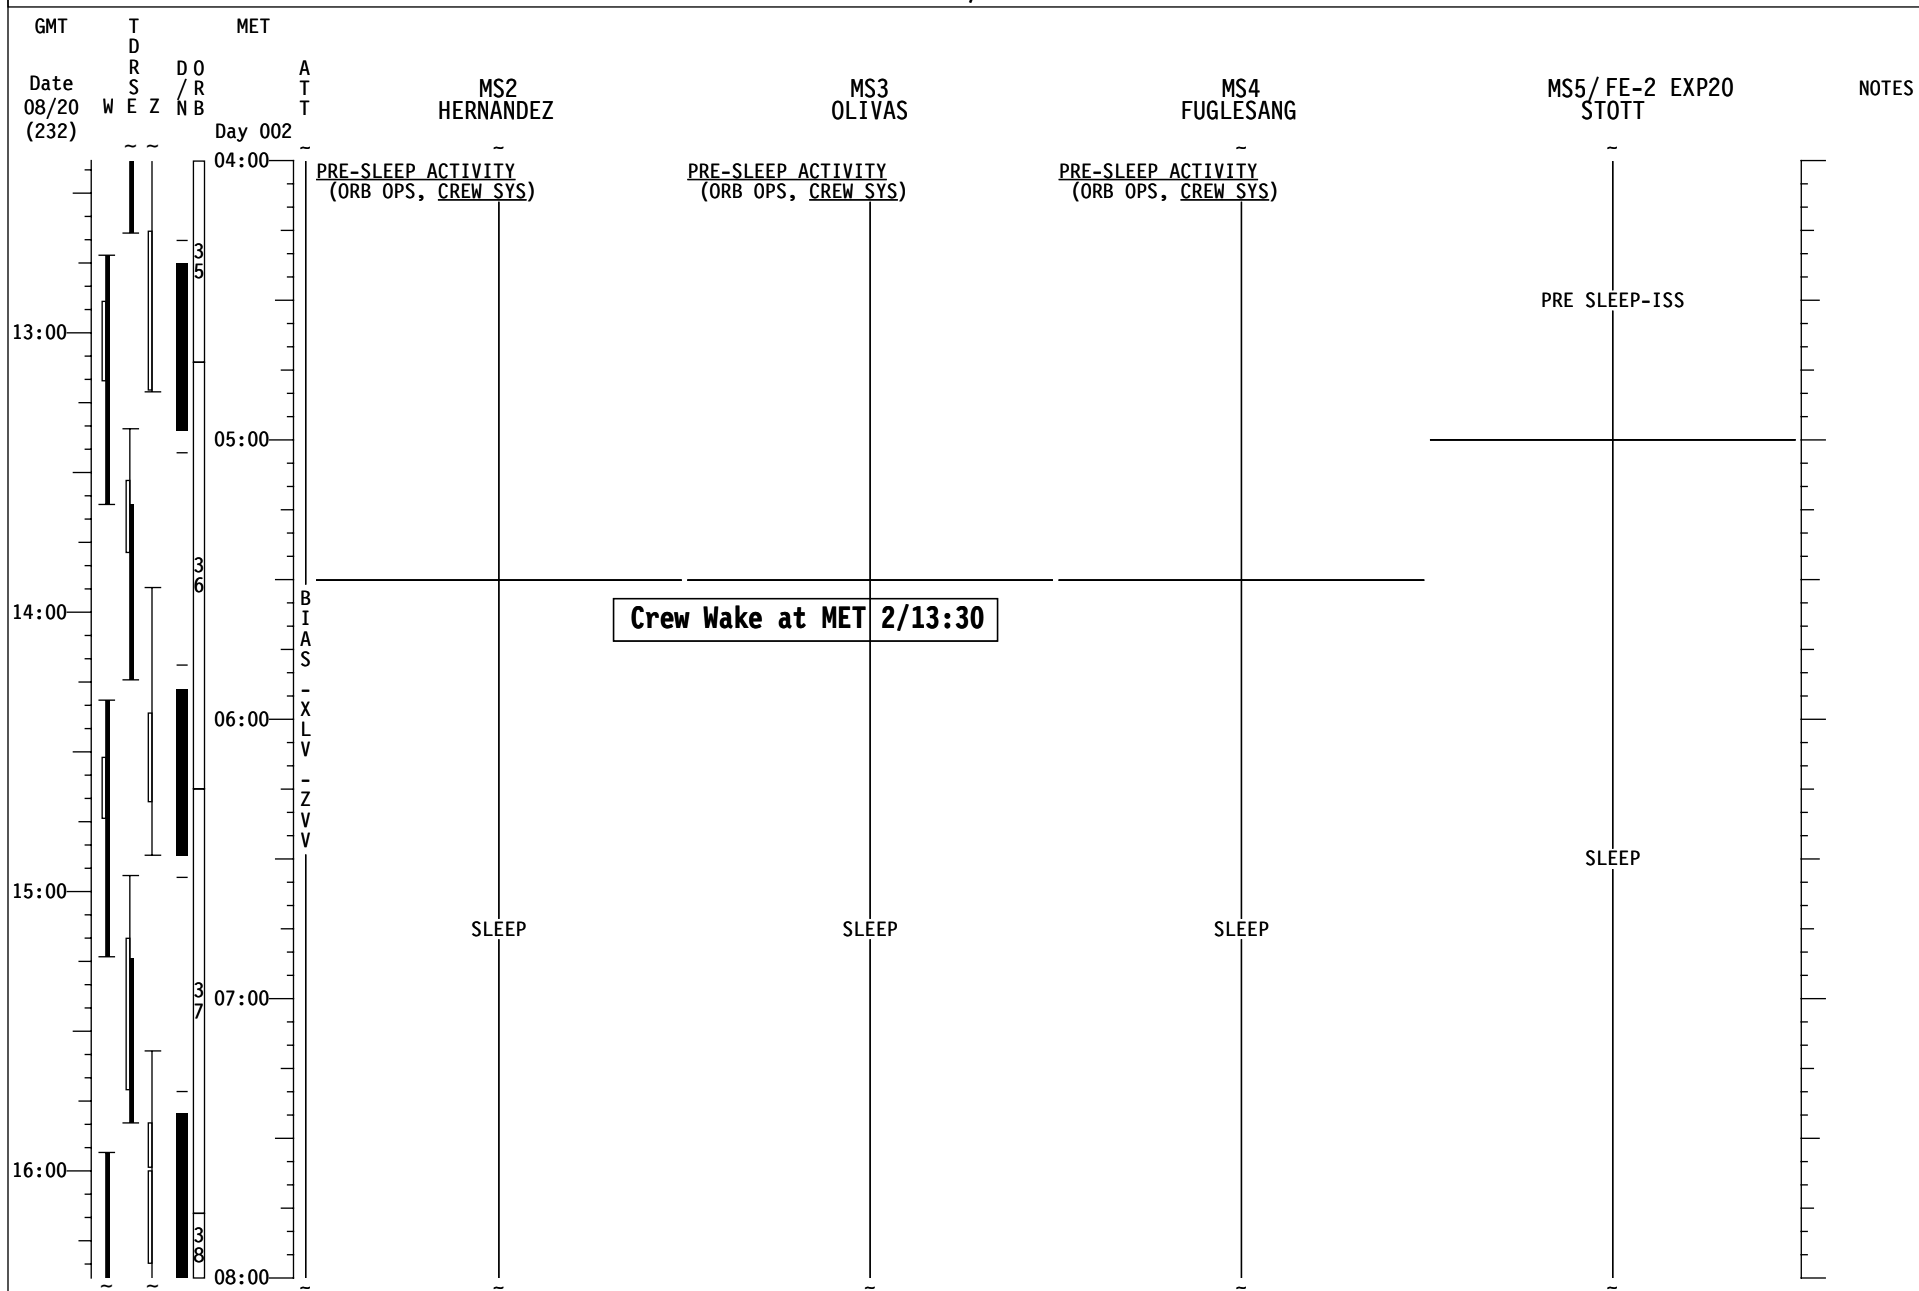

STS-128/17A FD03