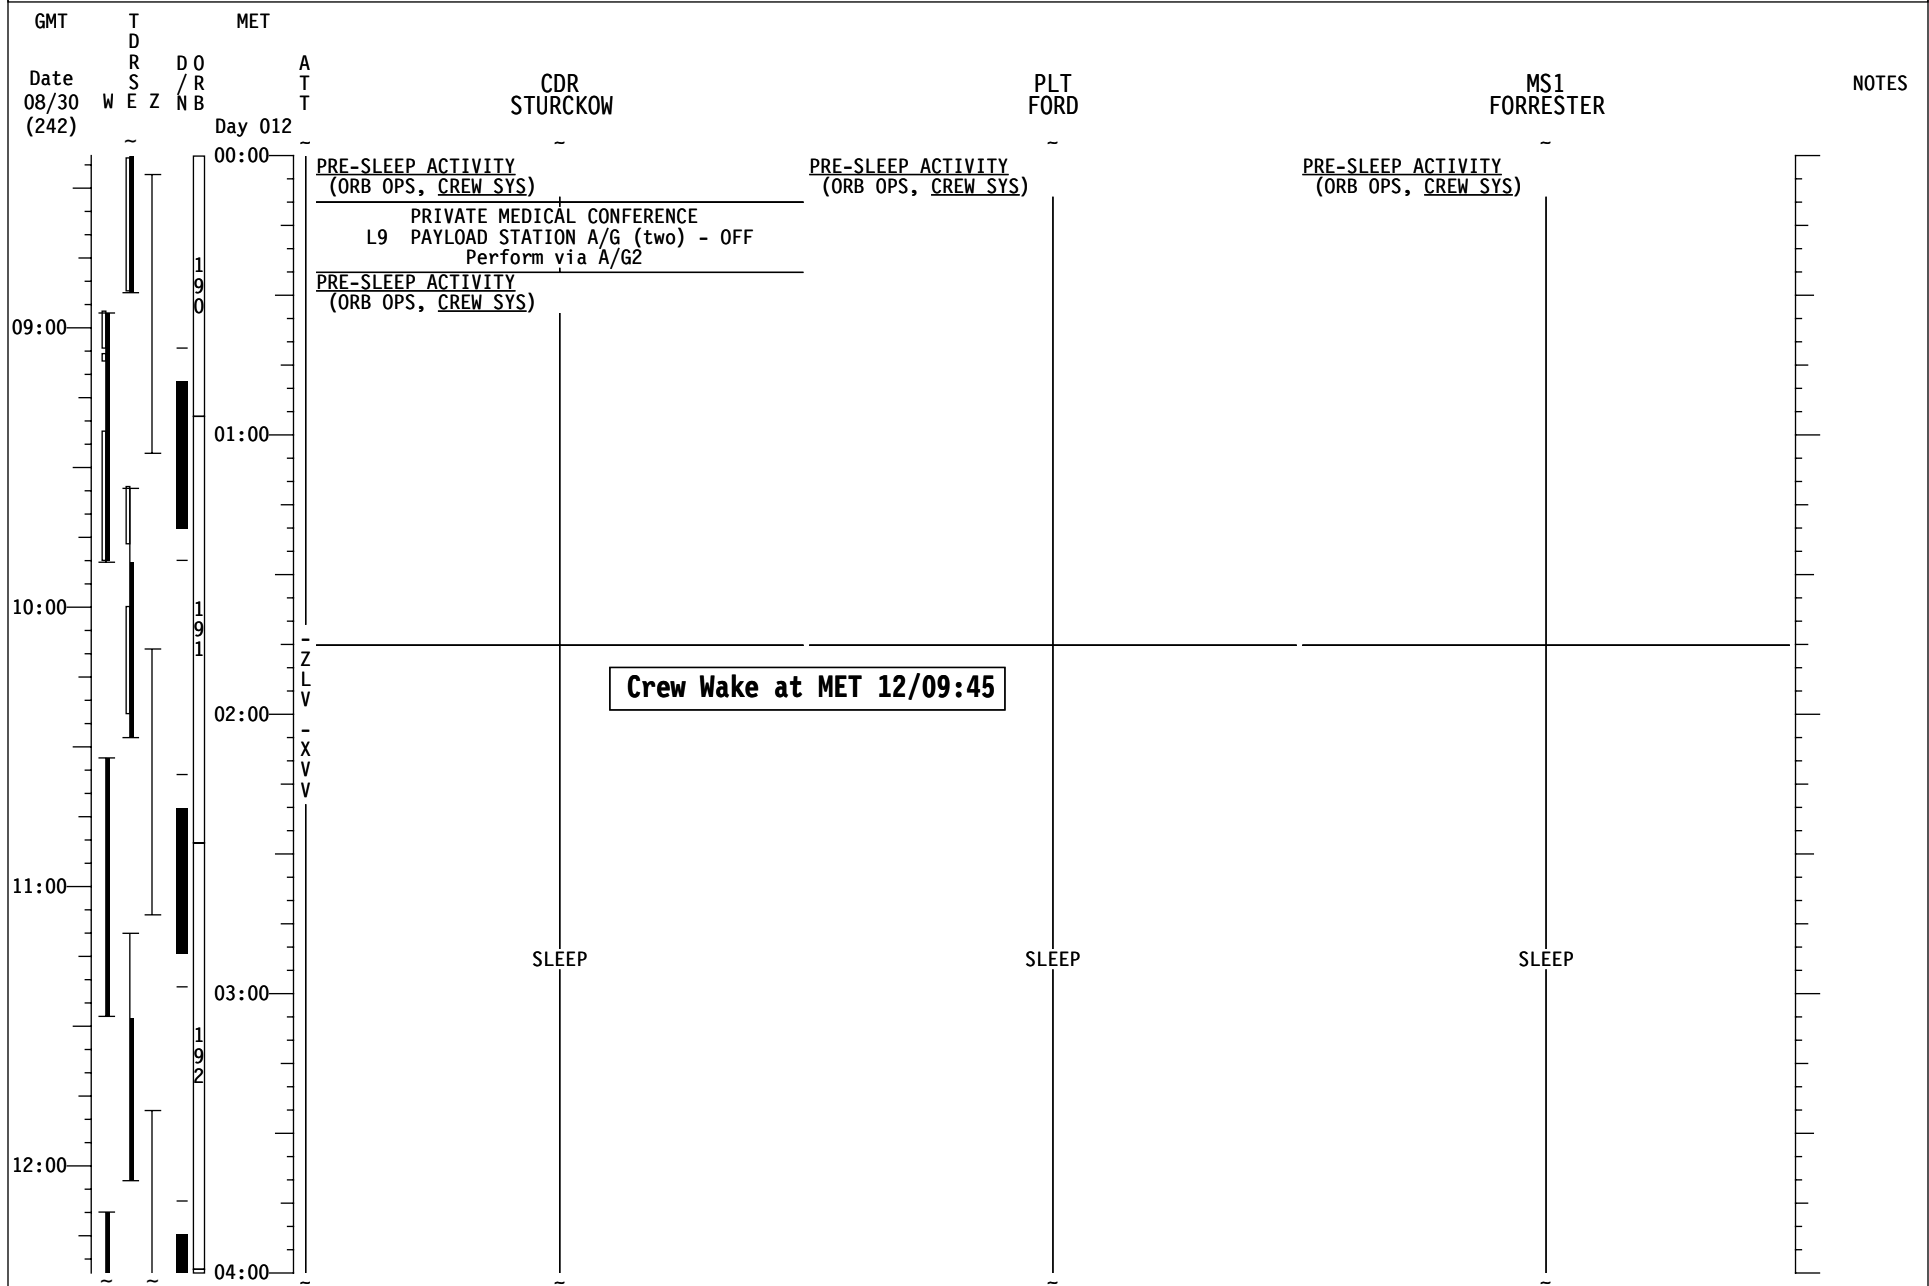

STS-128/17A FD13