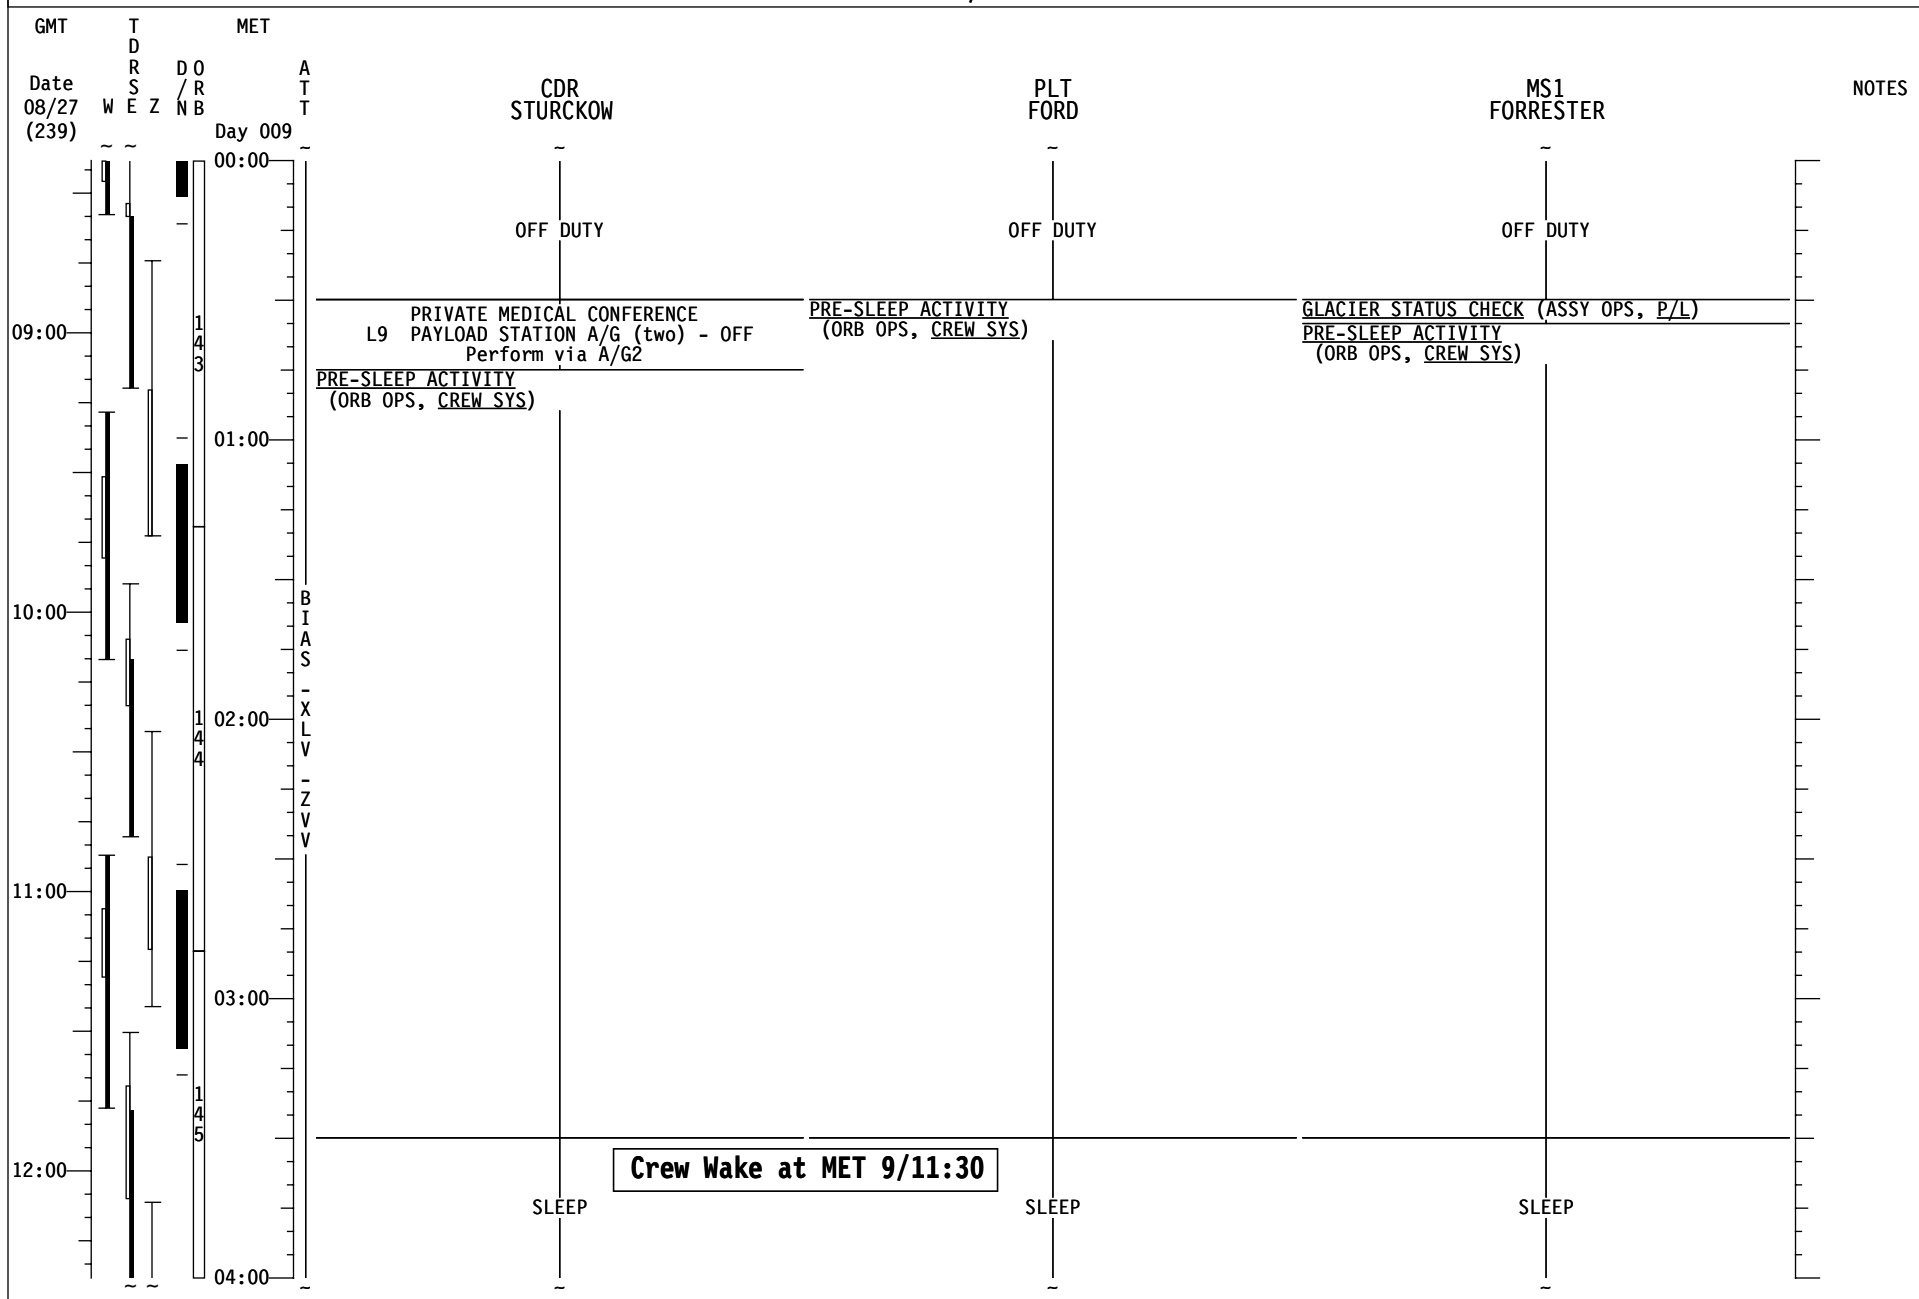

STS-128/17A FD10