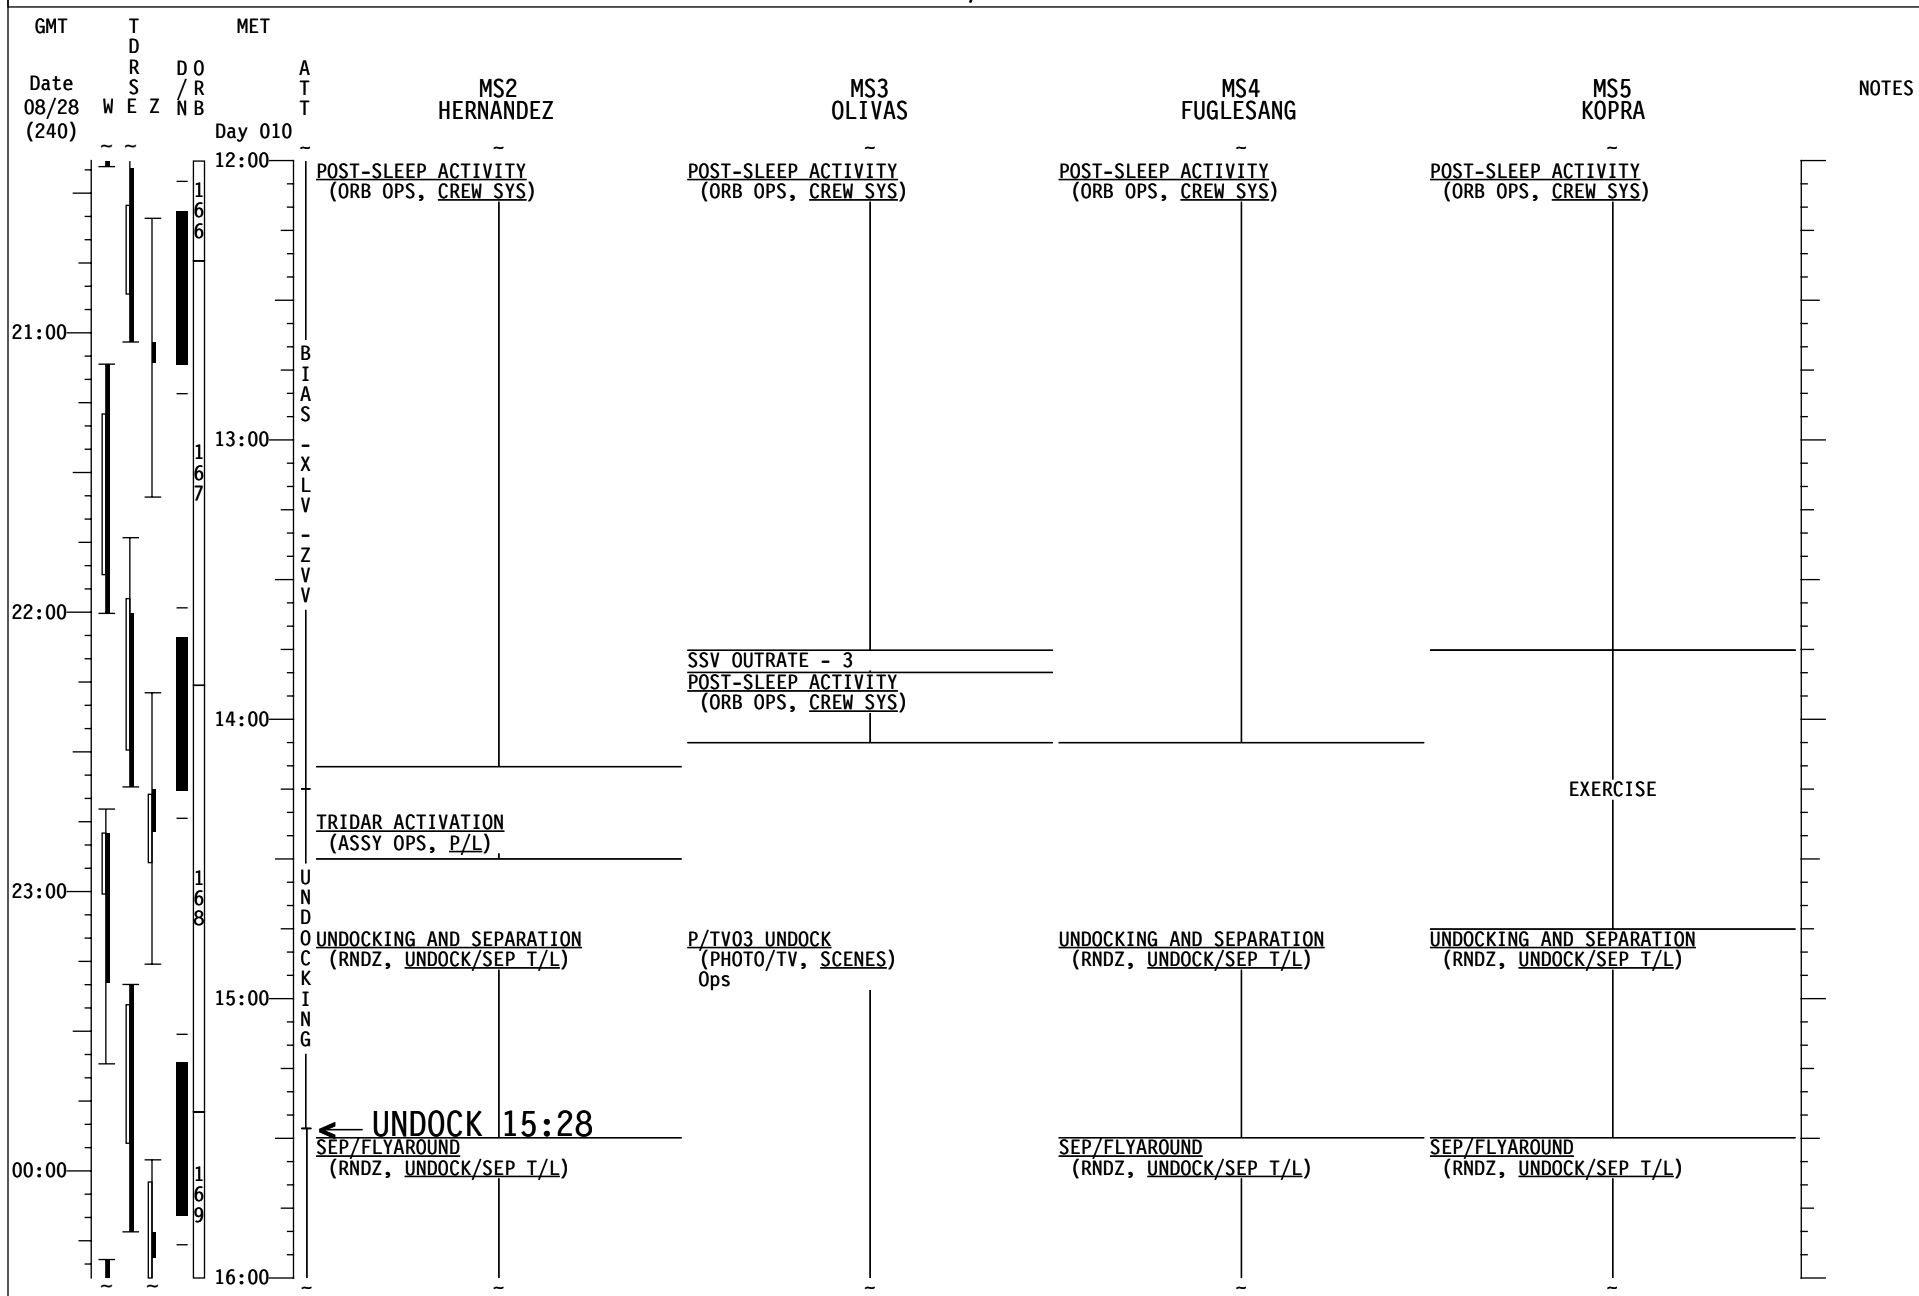

STS-128/17A FD12