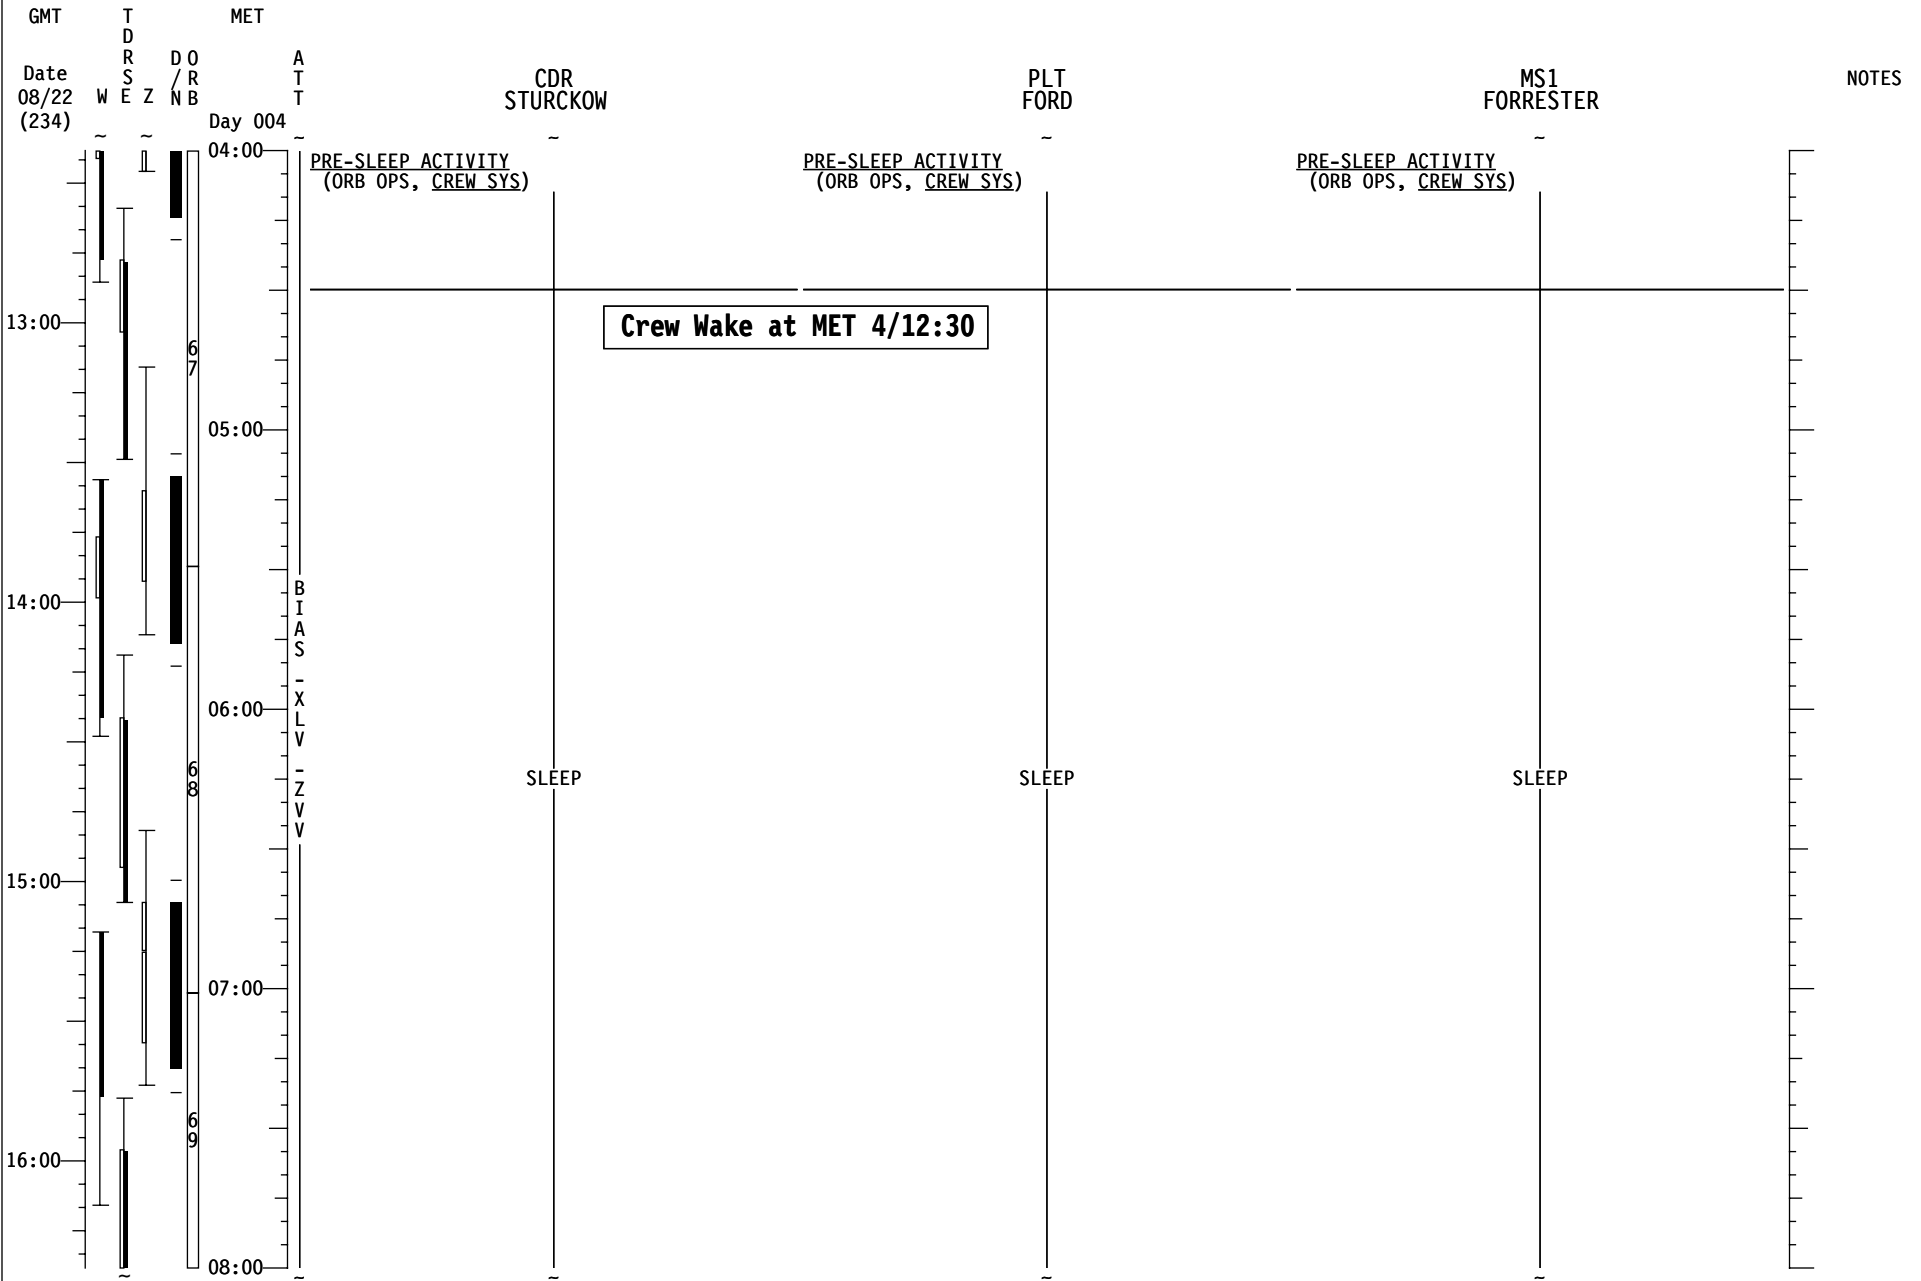

STS-128/17A FD05