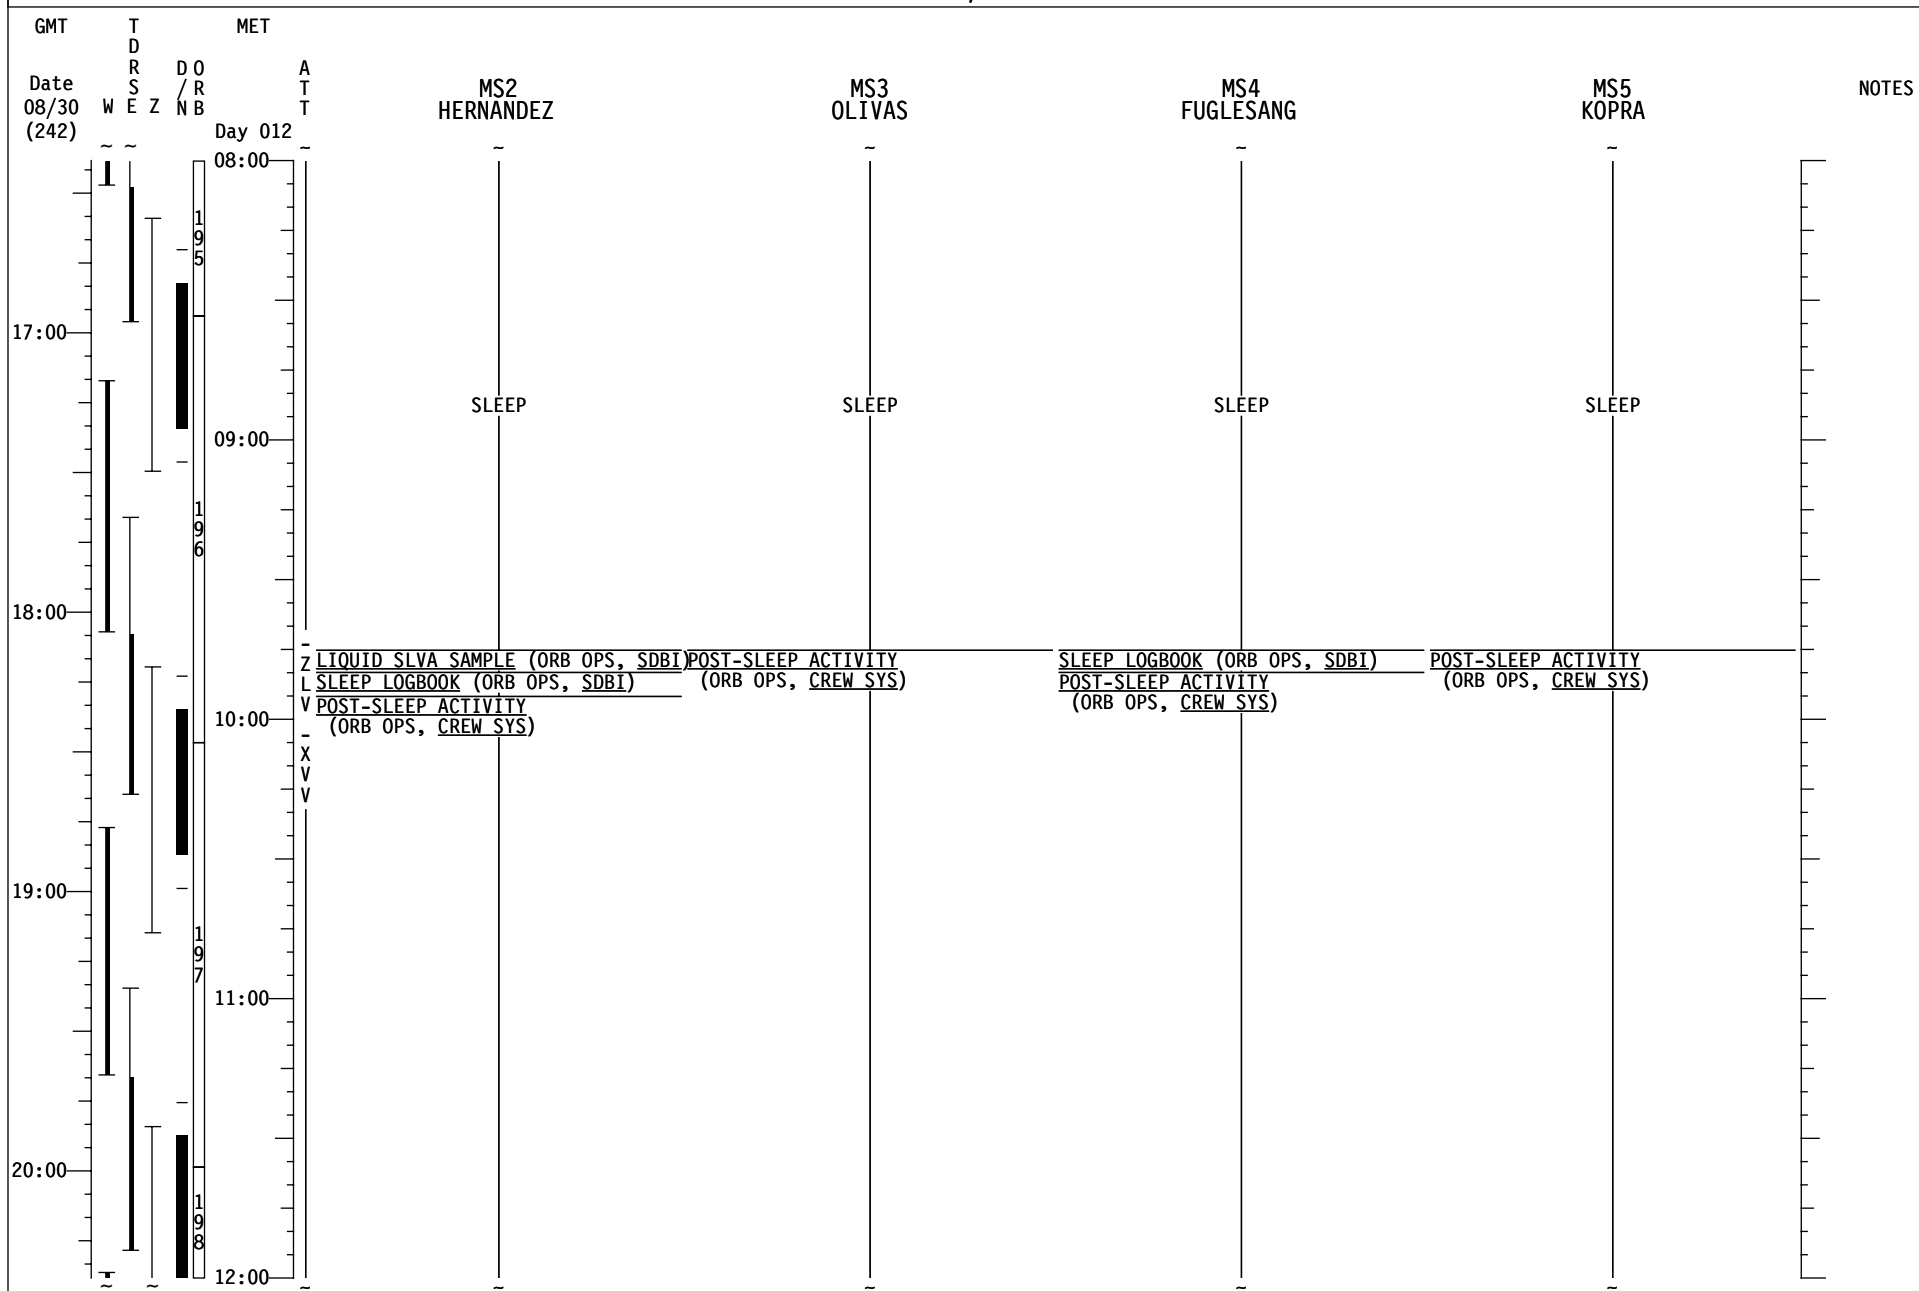

STS-128/17A FD14