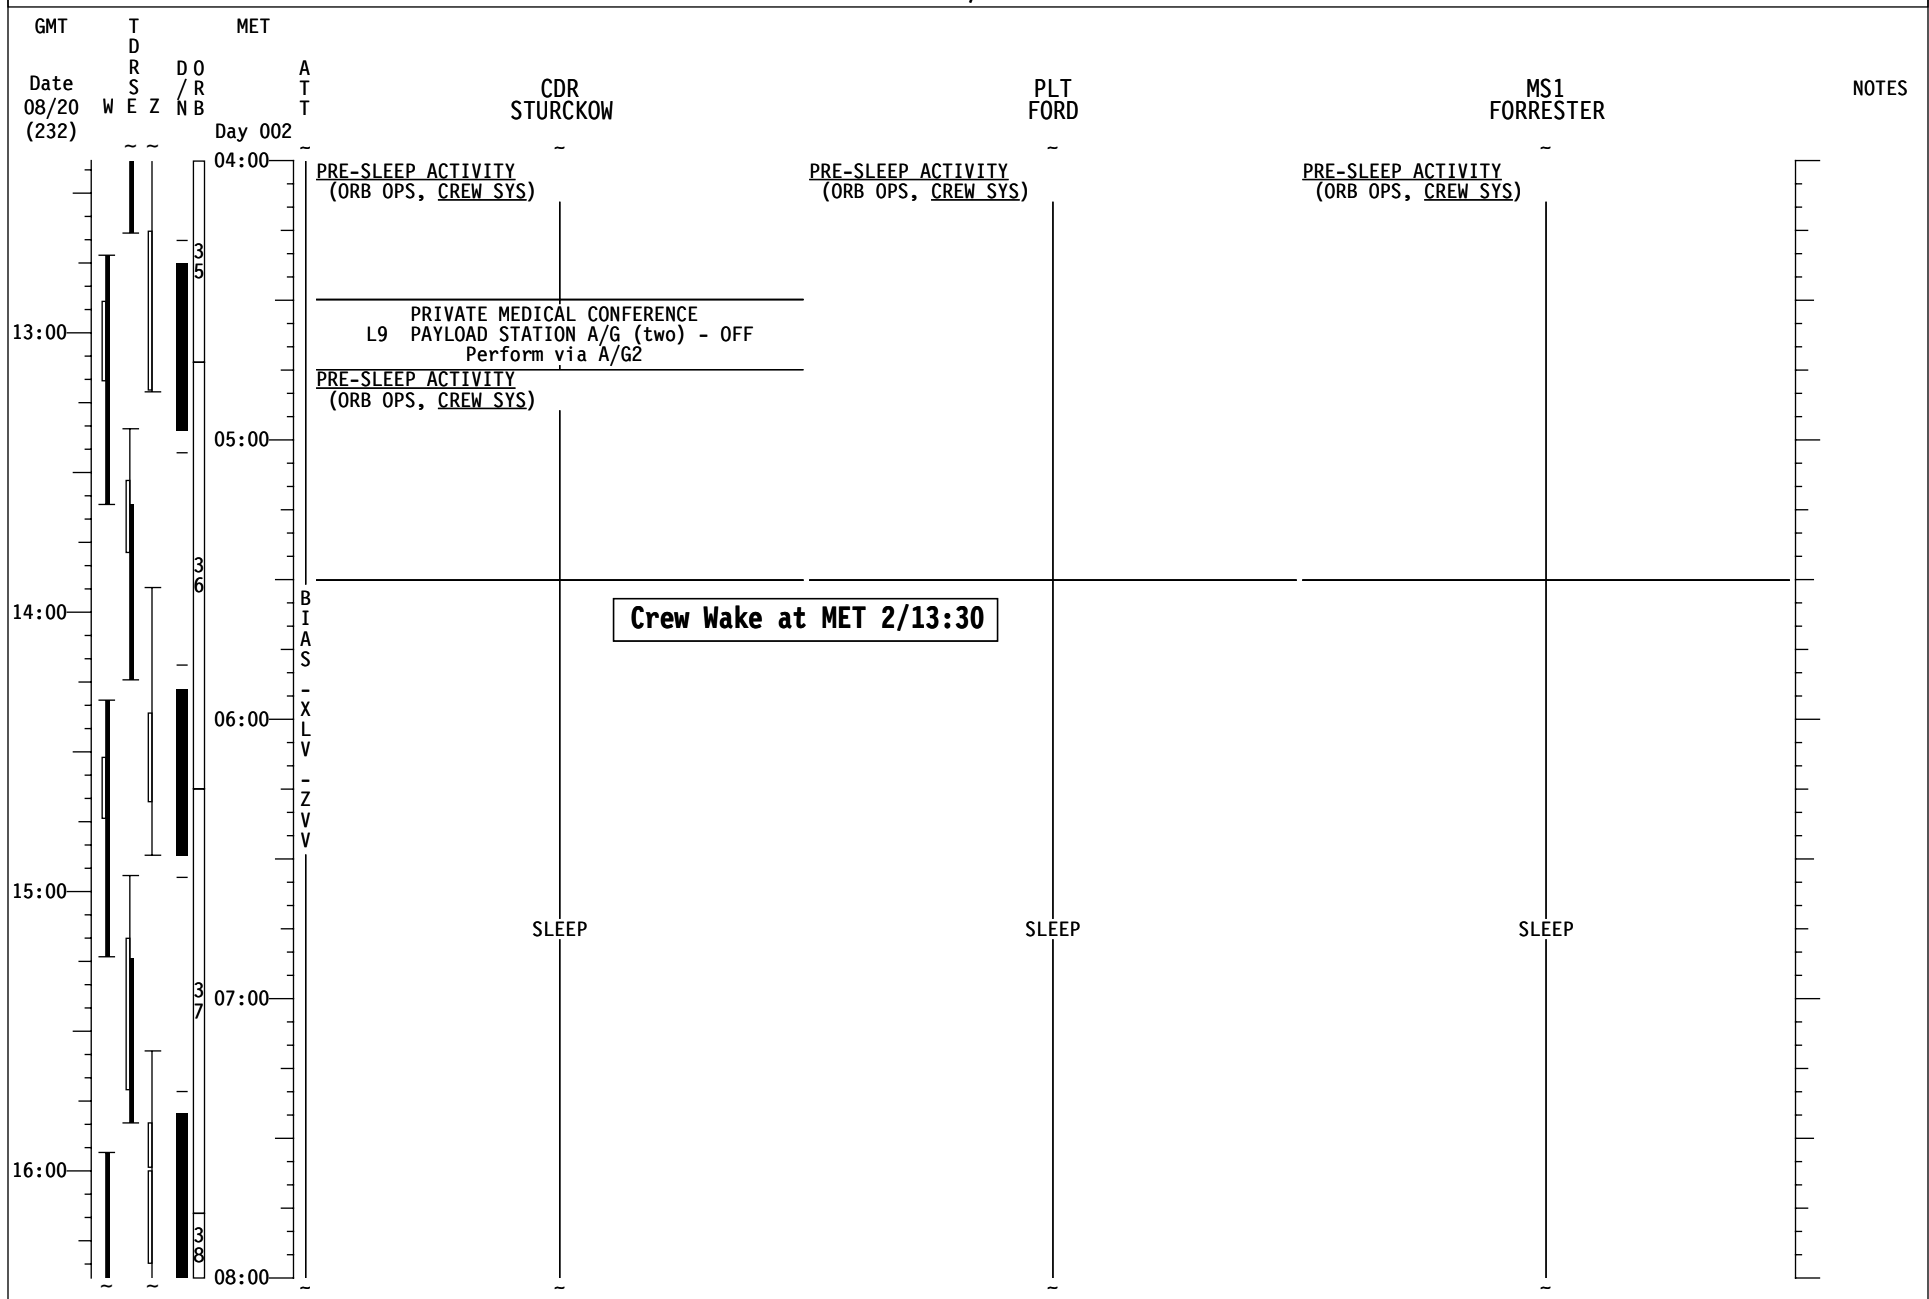

STS-128/17A FD03