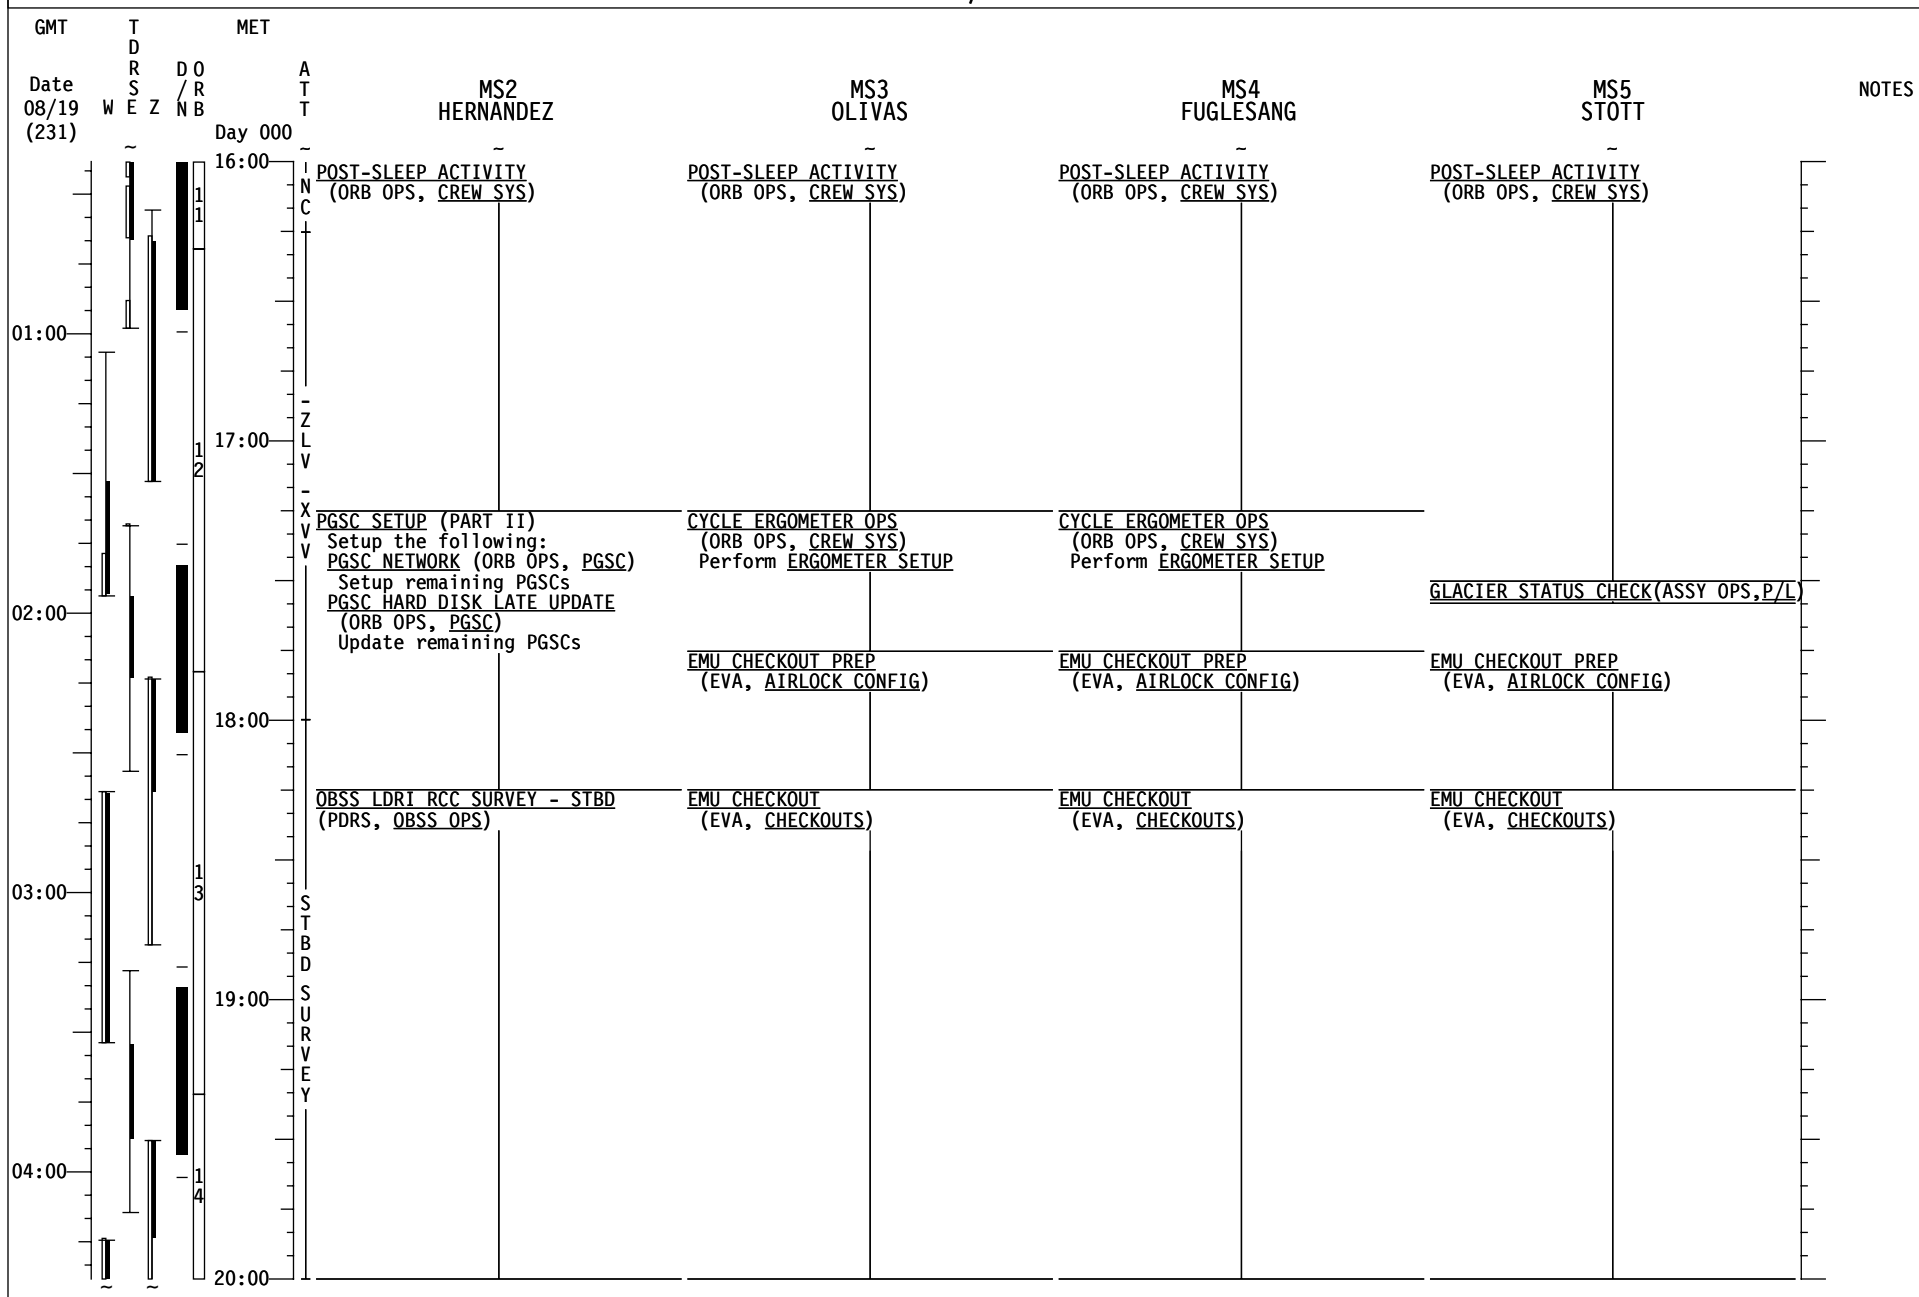

STS-128/17A FD02