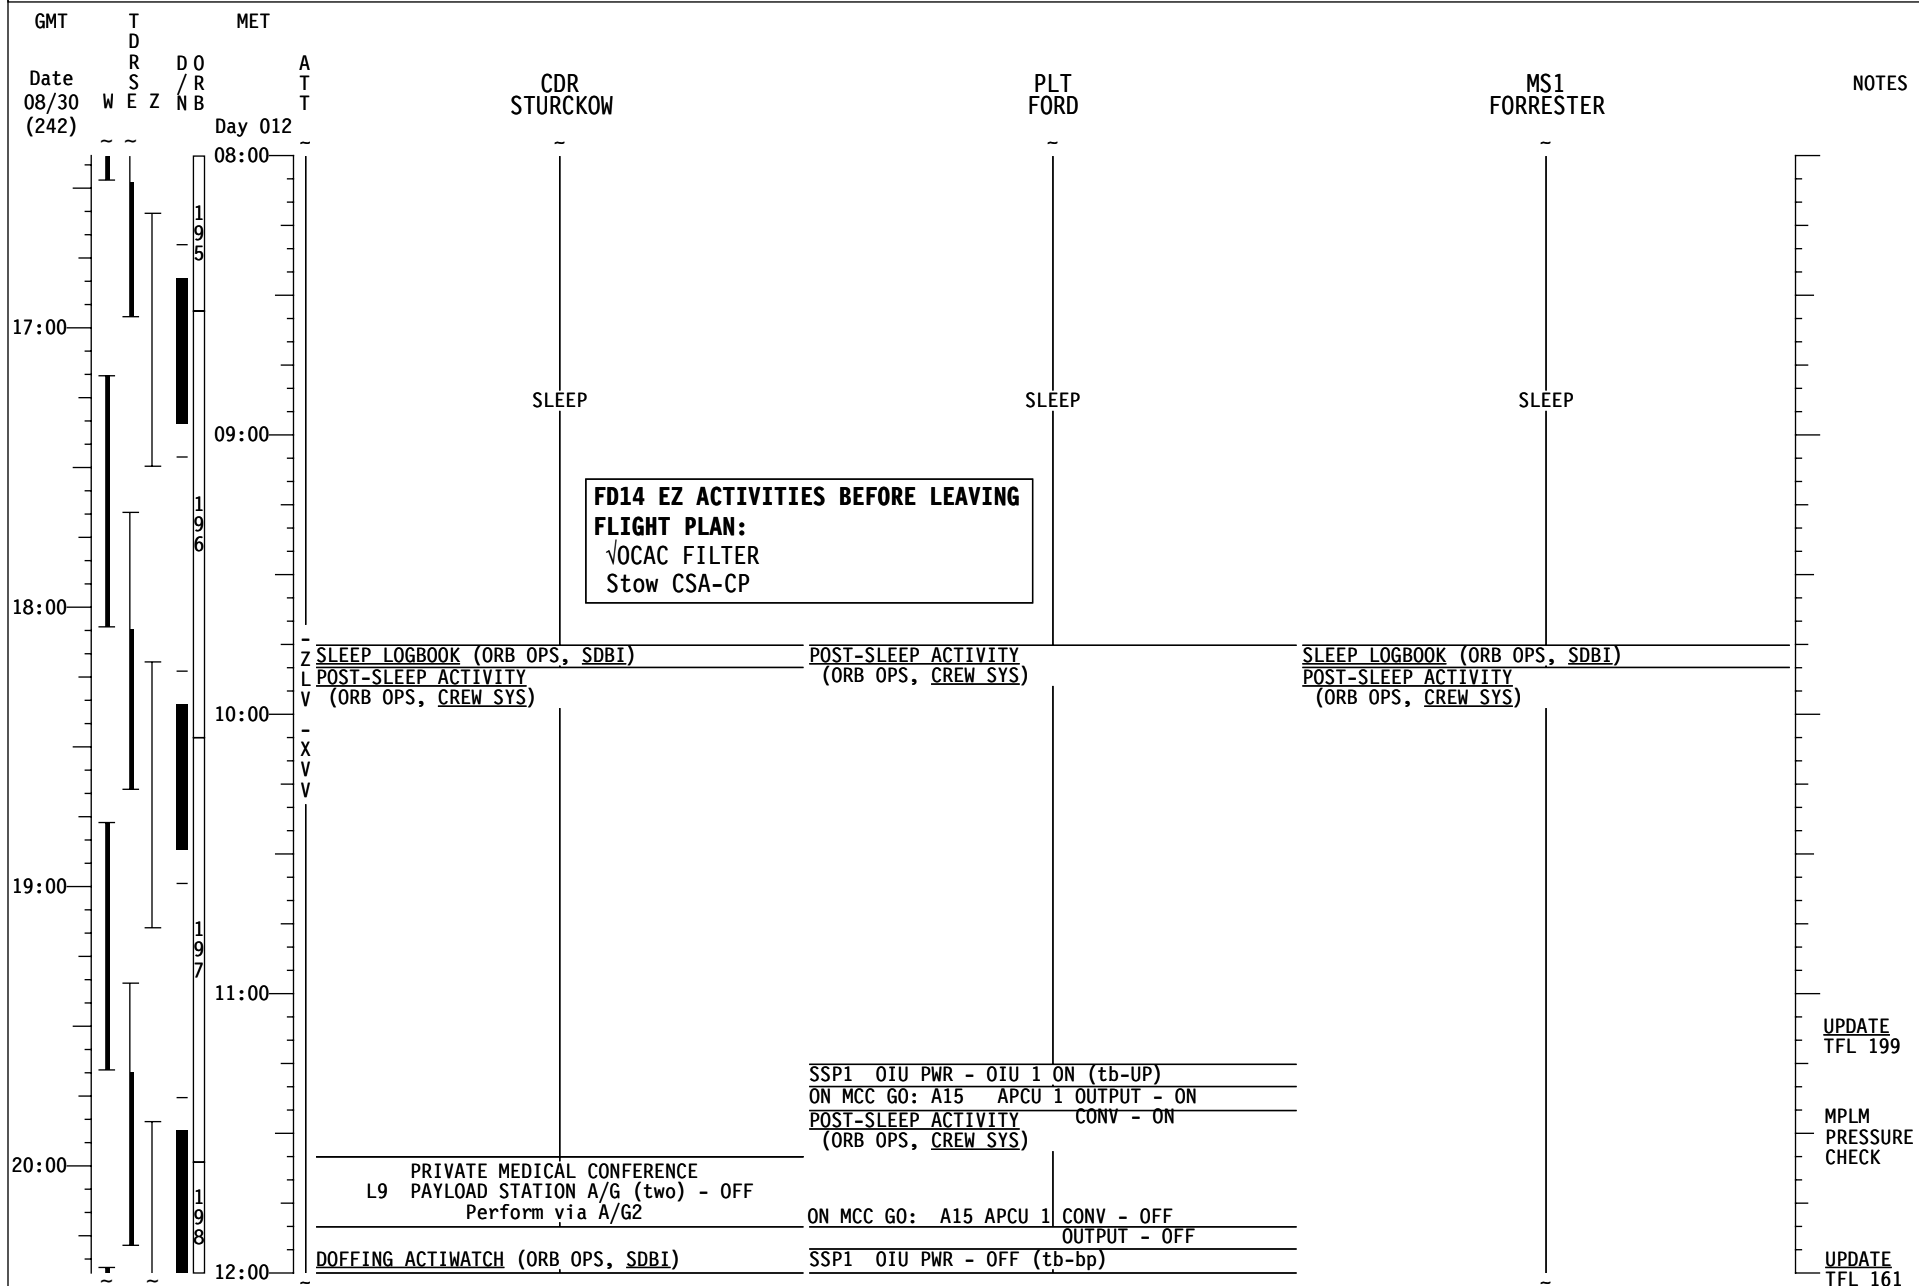

STS-128/17A FD14