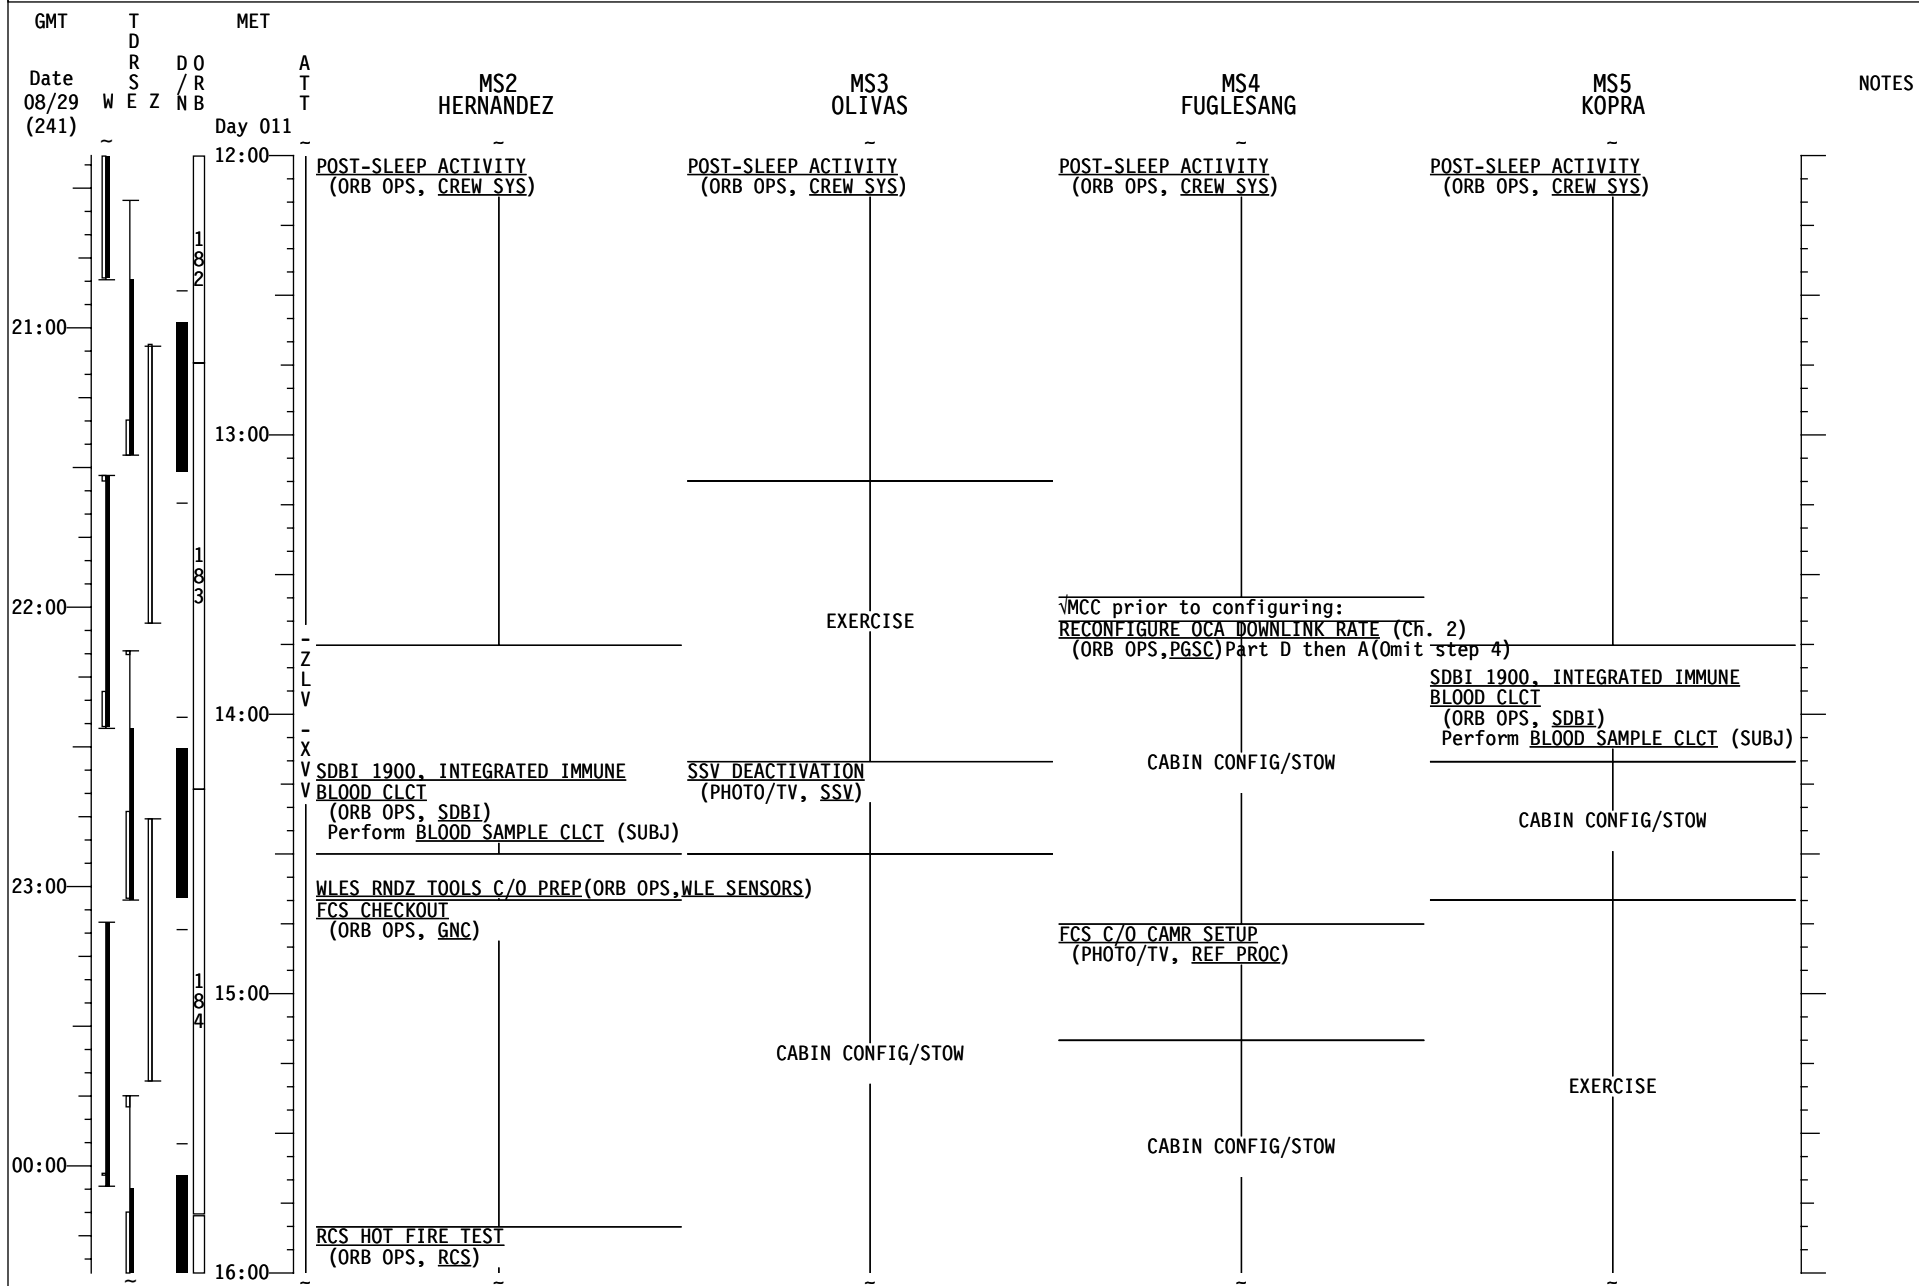

STS-128/17A FD13