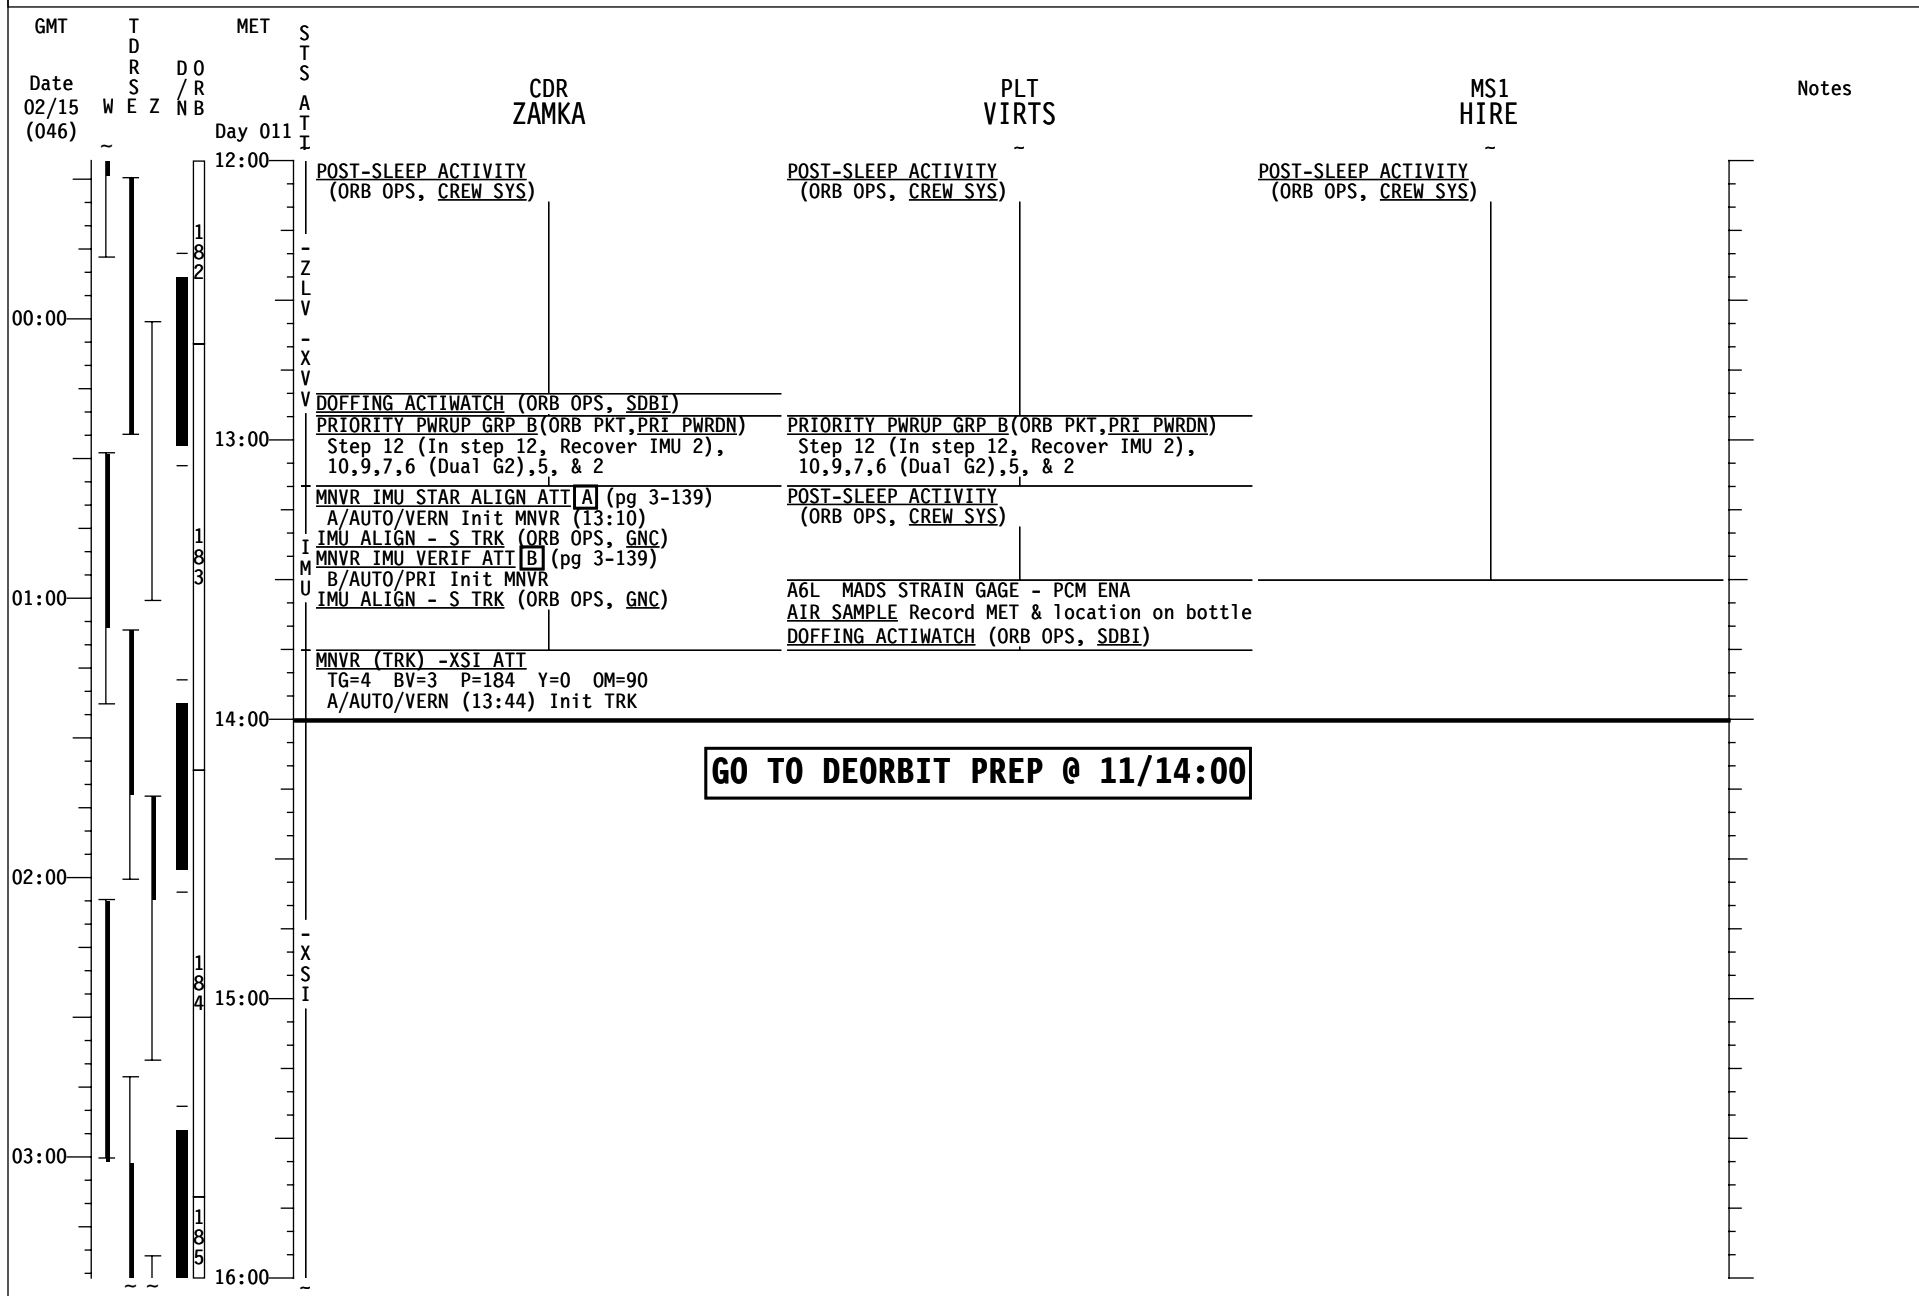

STS-130 FD13