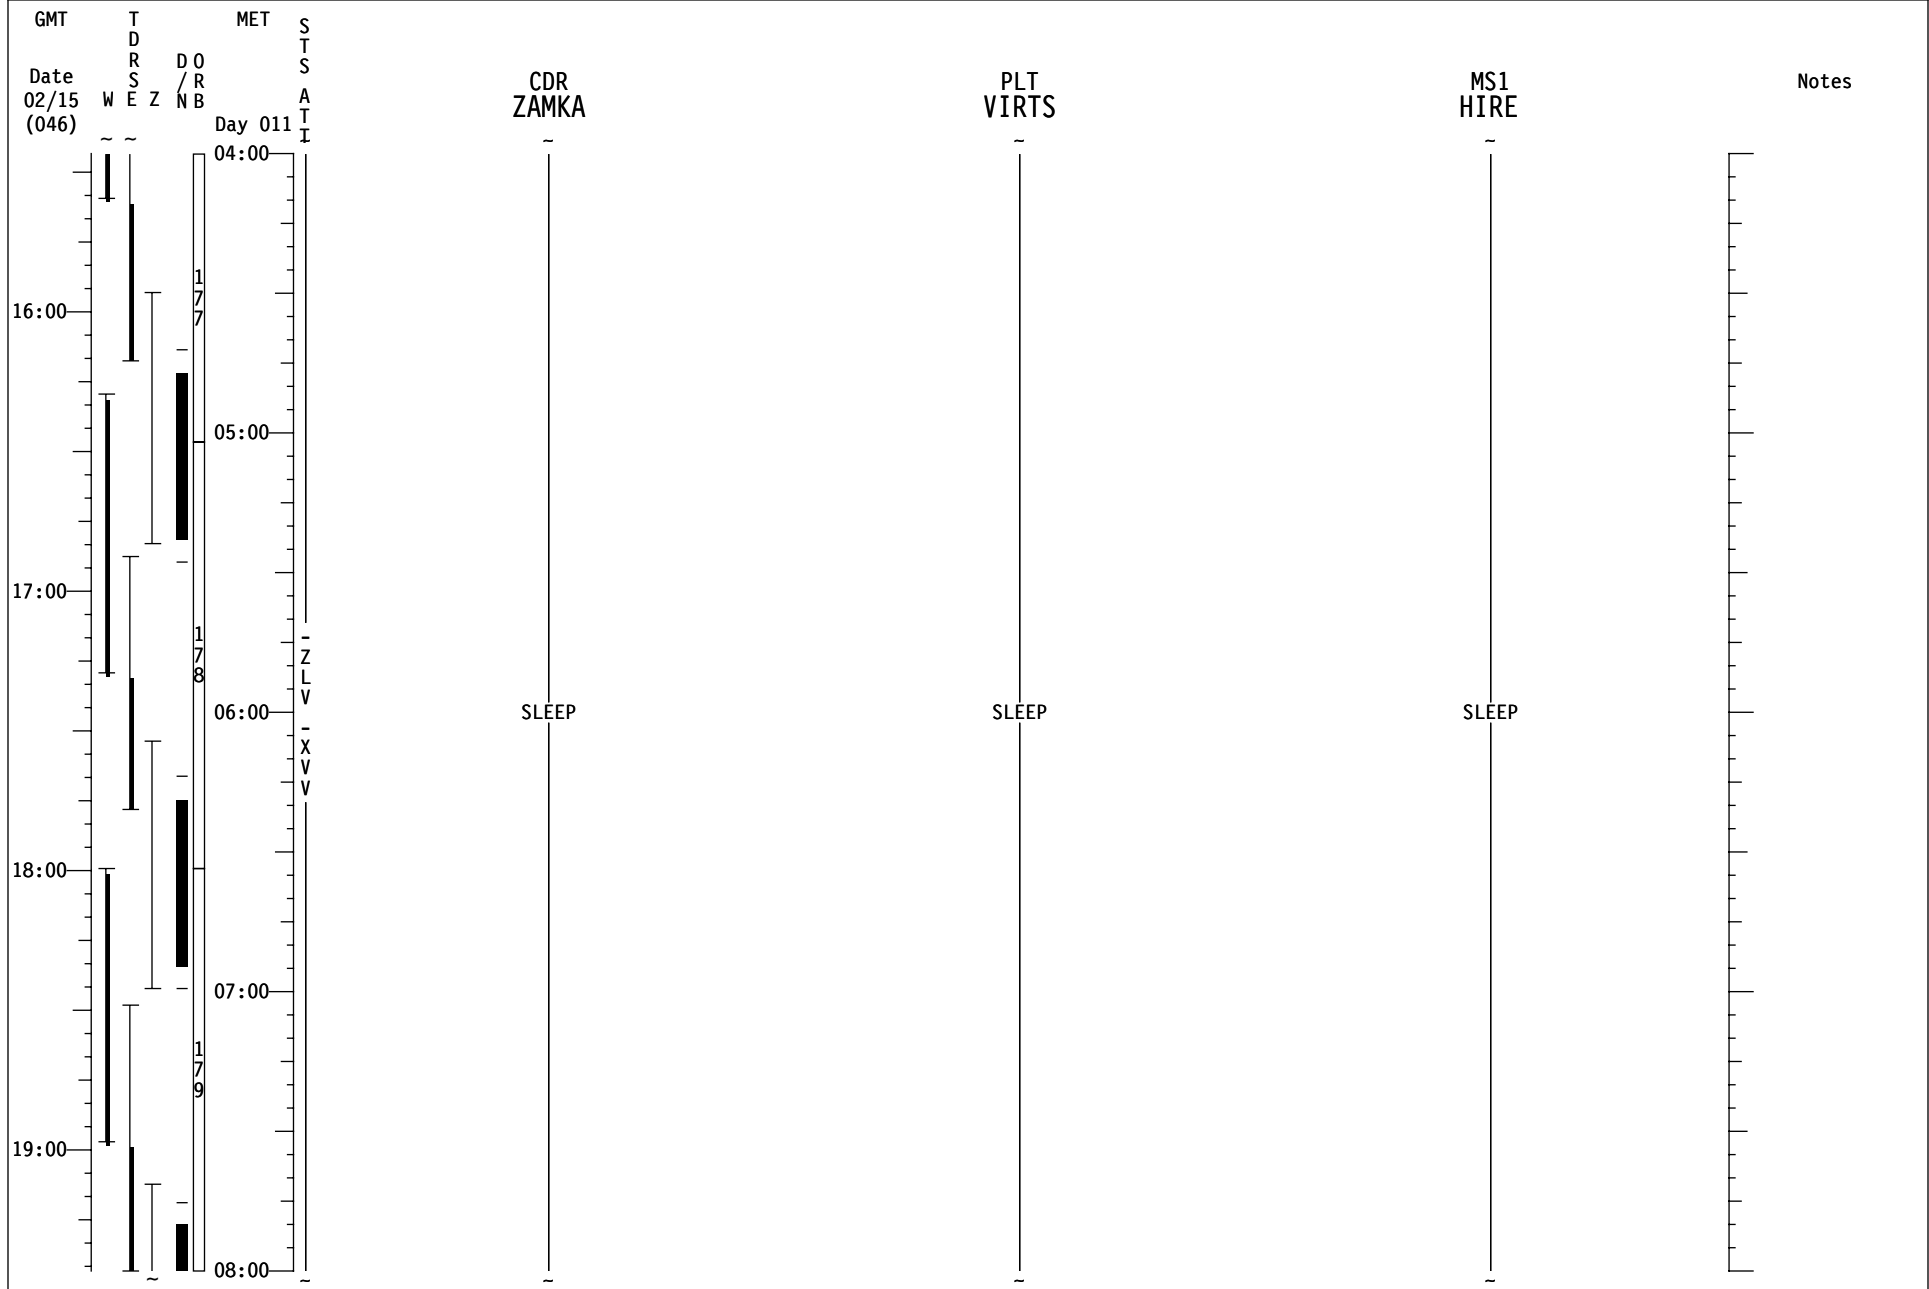

STS-130 FD12