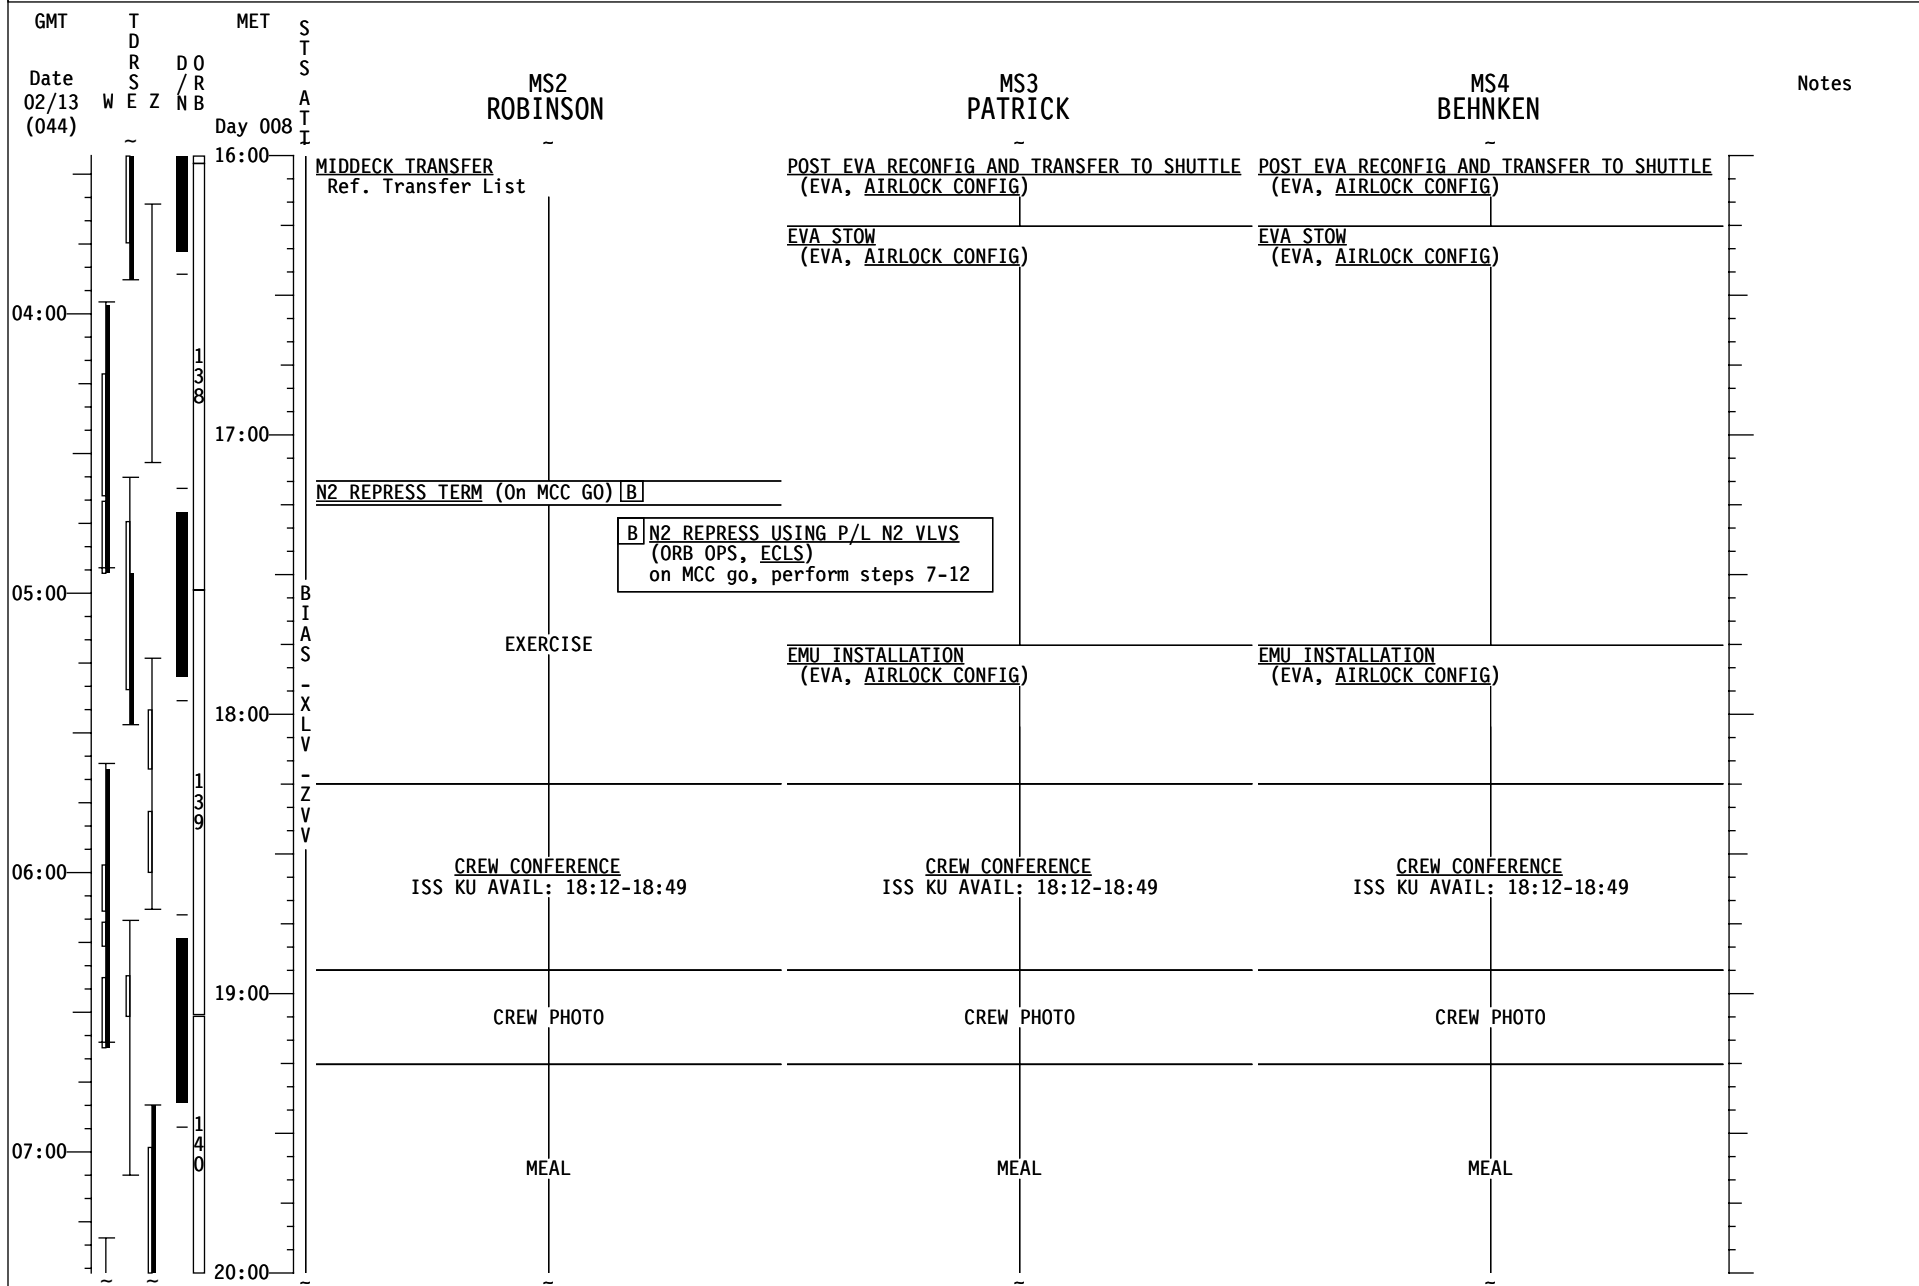

STS-130 FD10