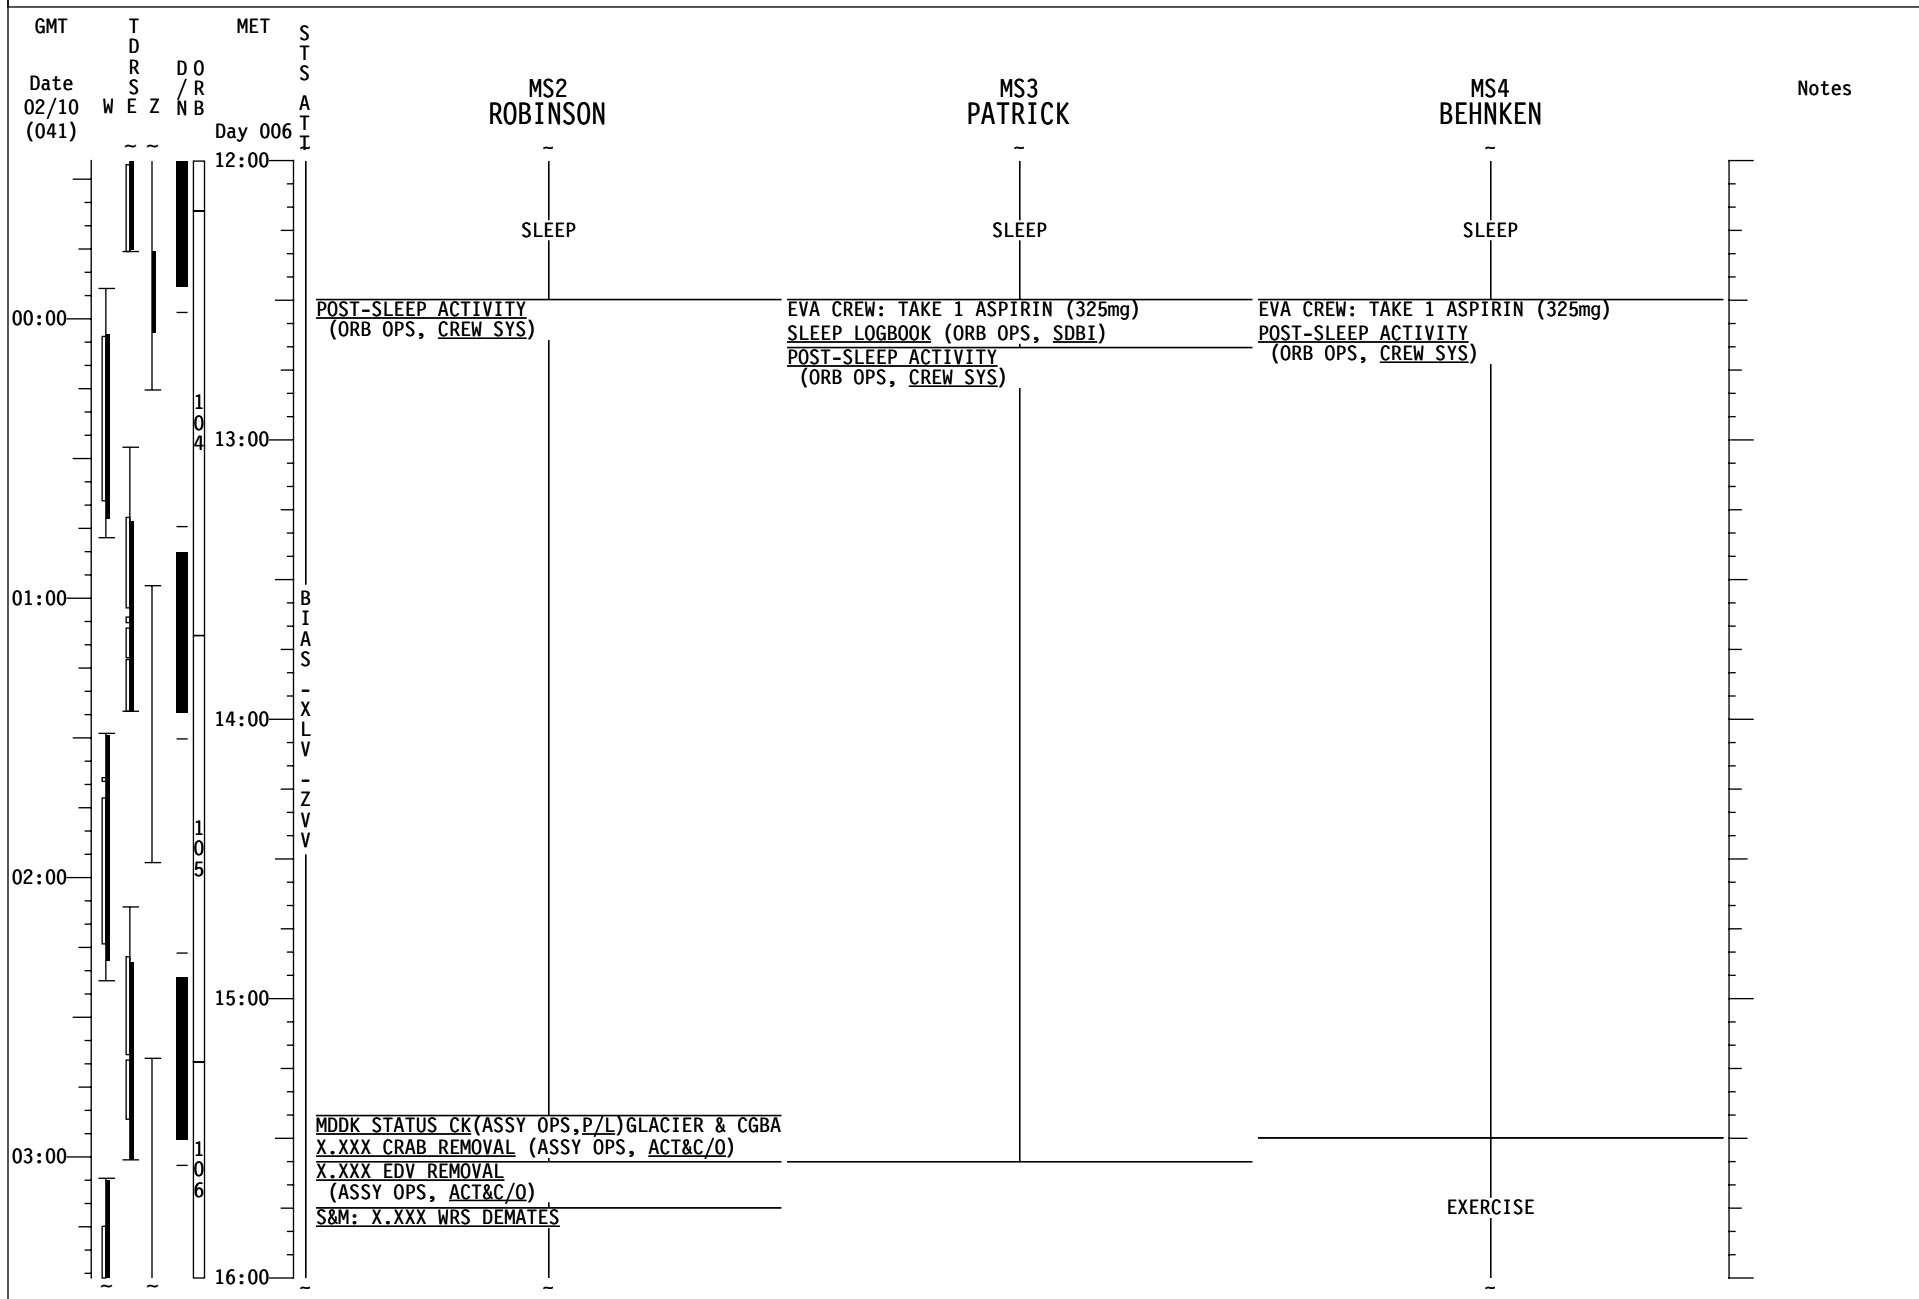

STS-130 FD08