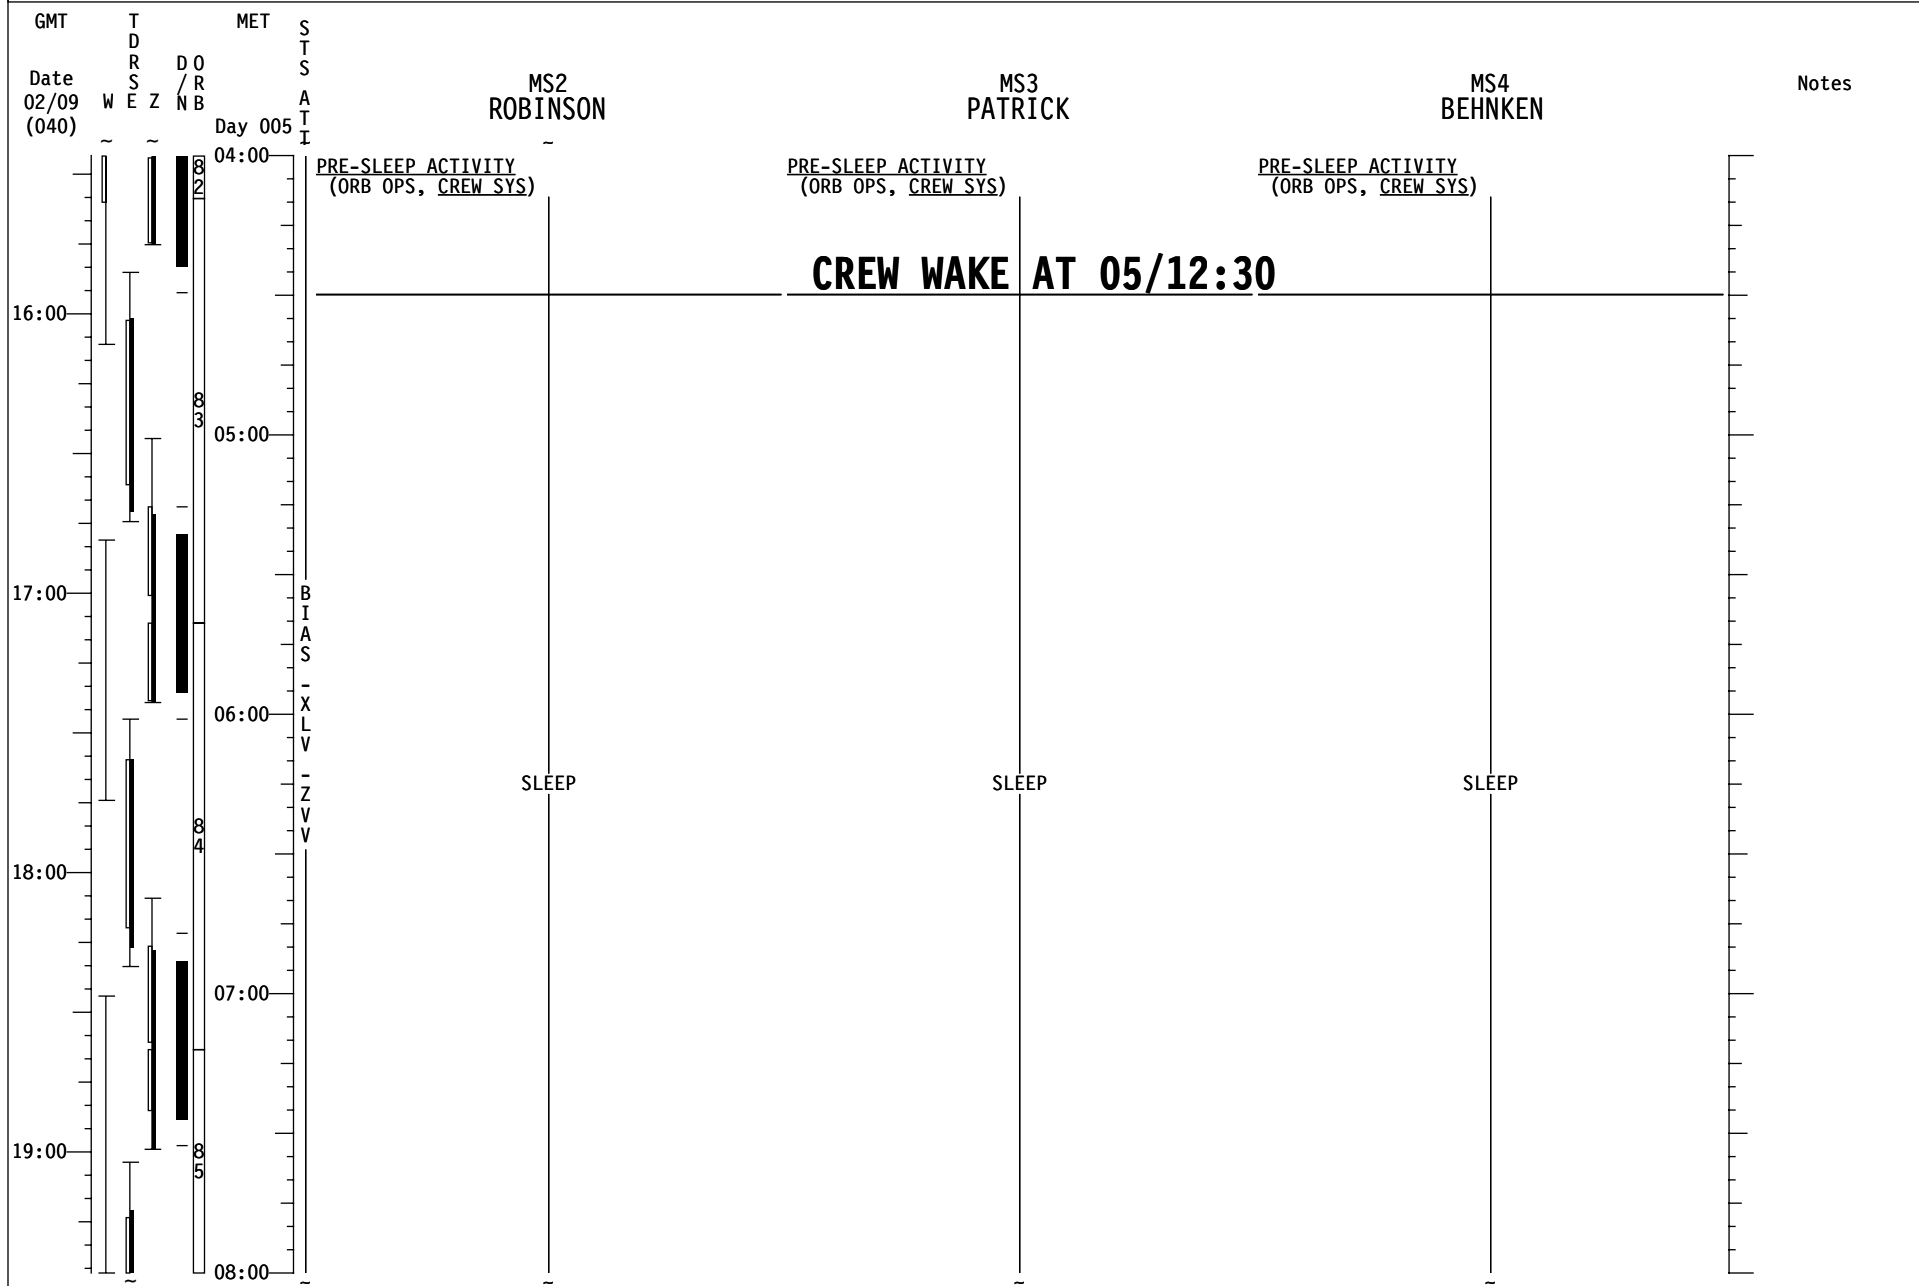

STS-130 FD06