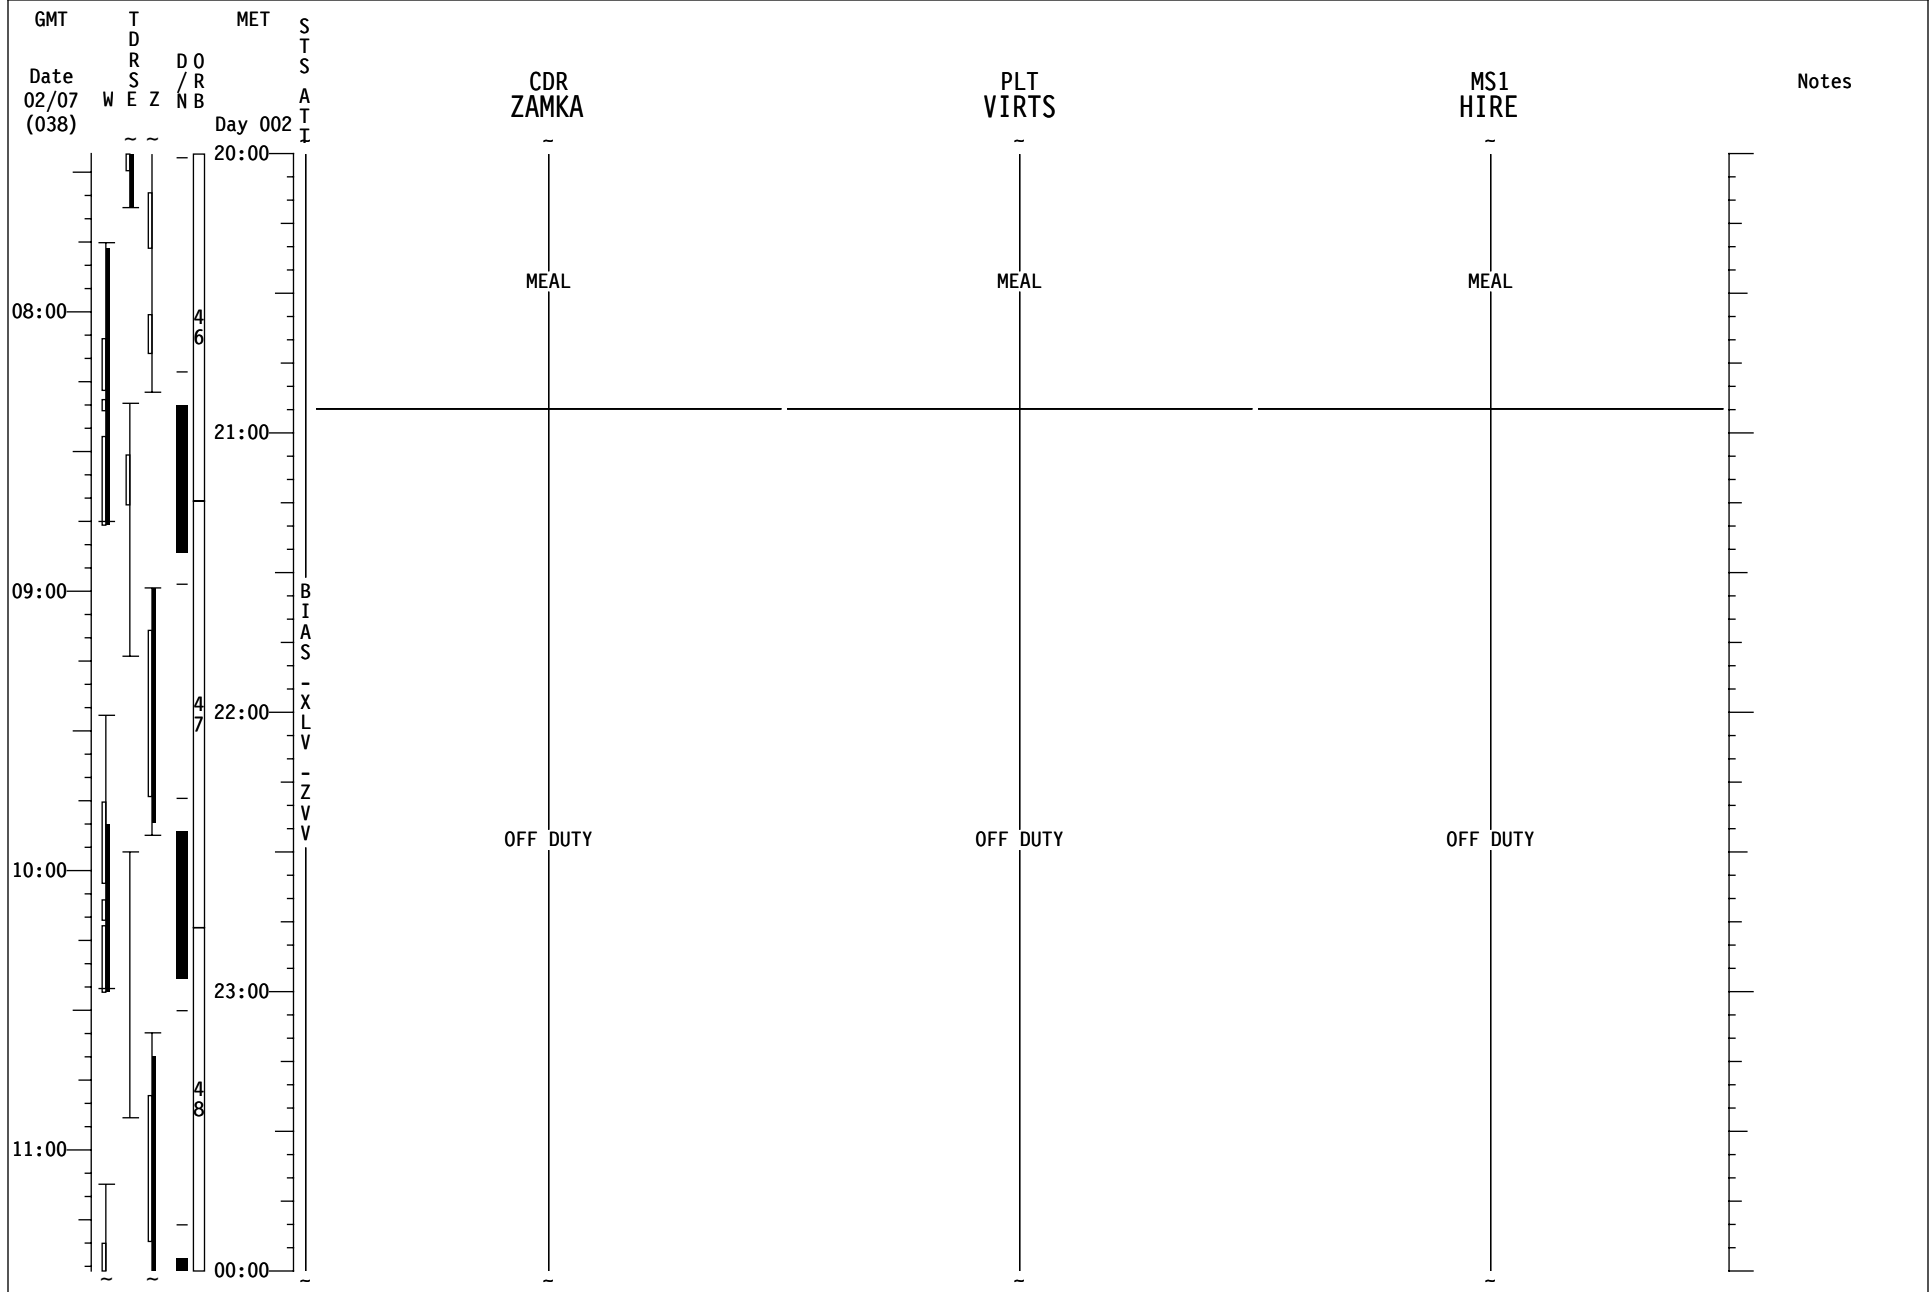

STS-130 FD04