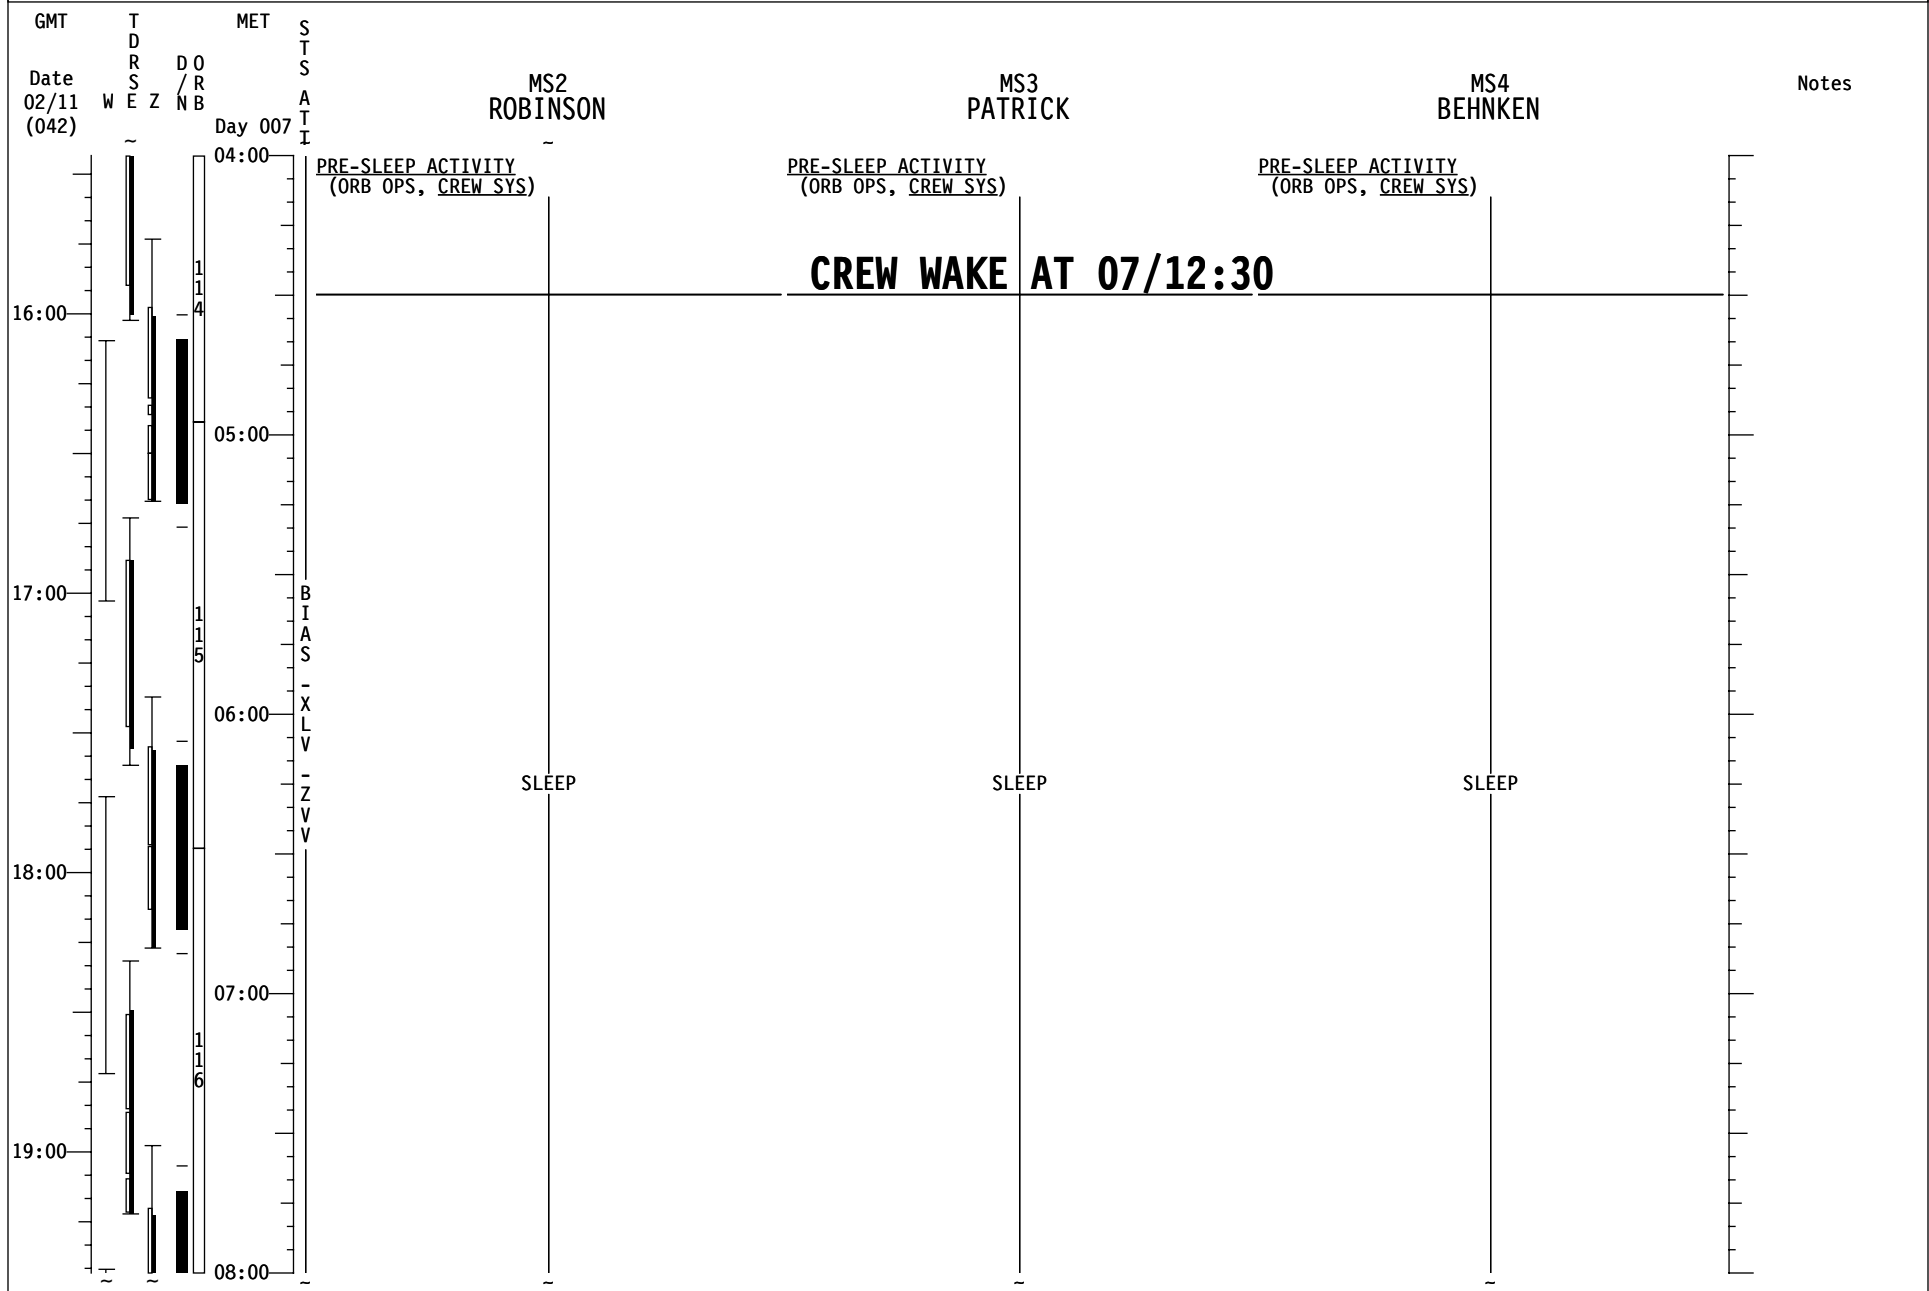

STS-130 FD08