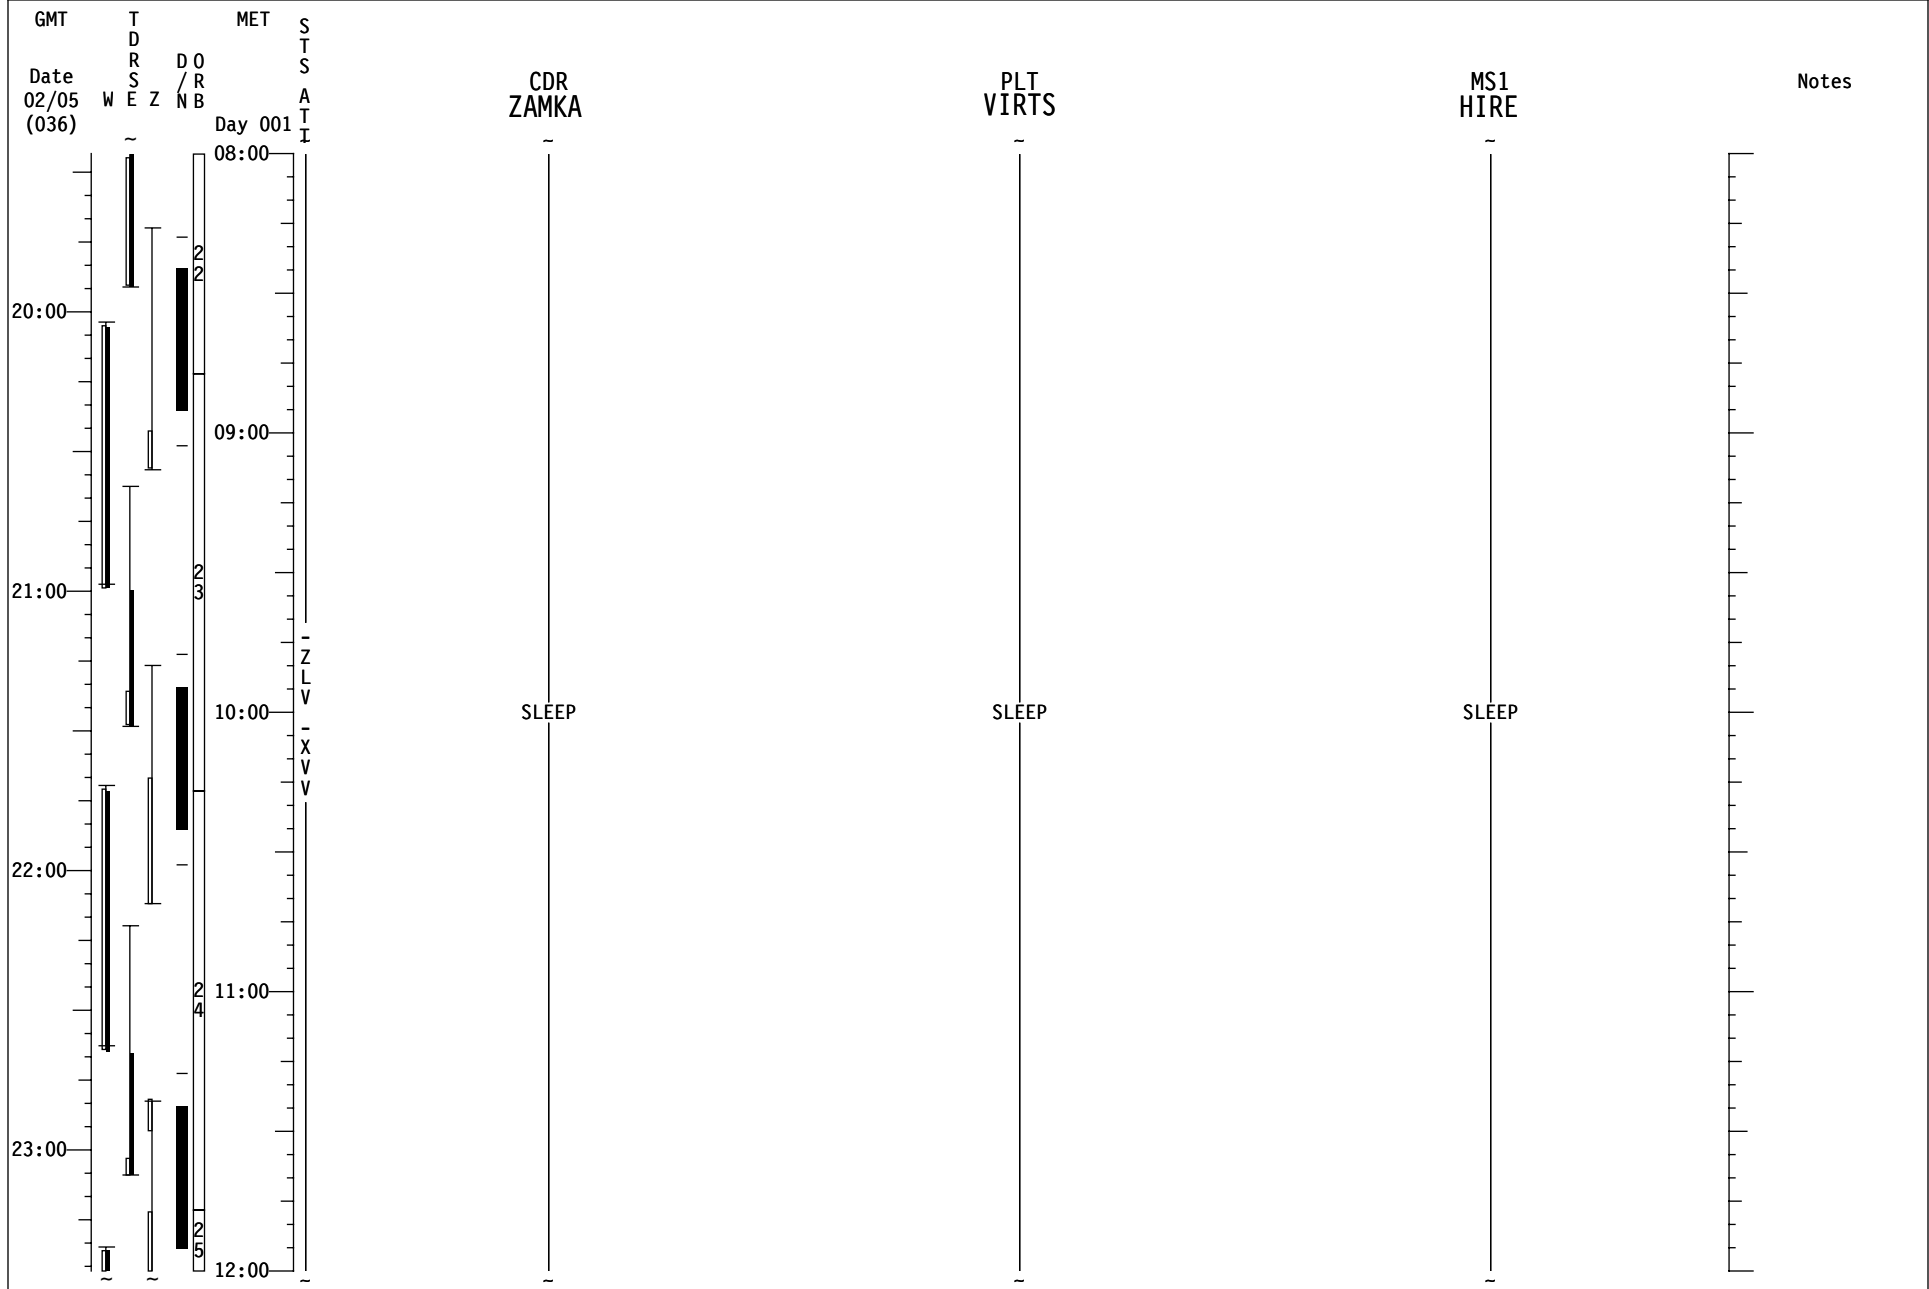

STS-130 FD02