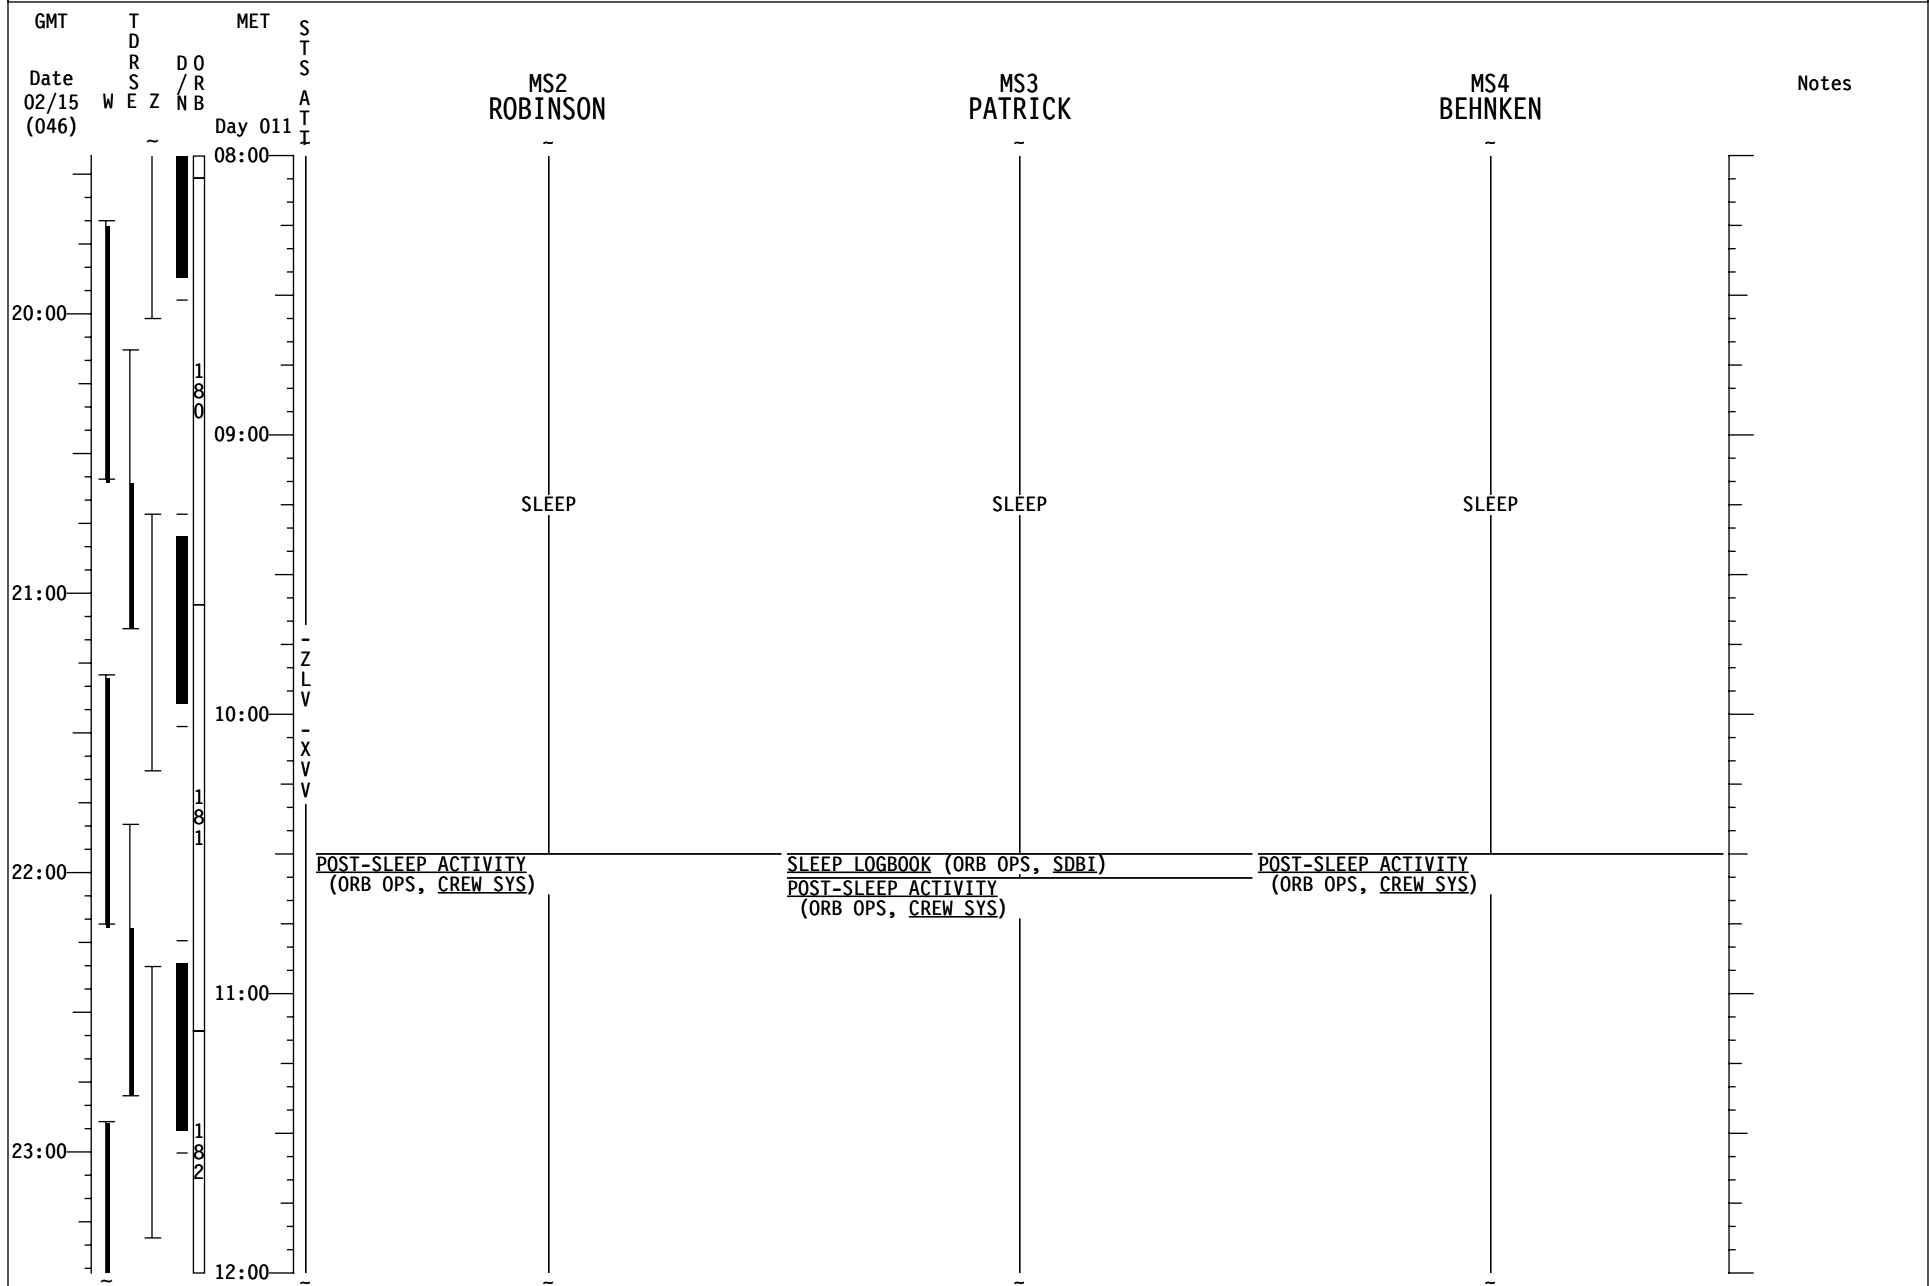

STS-130 FD13