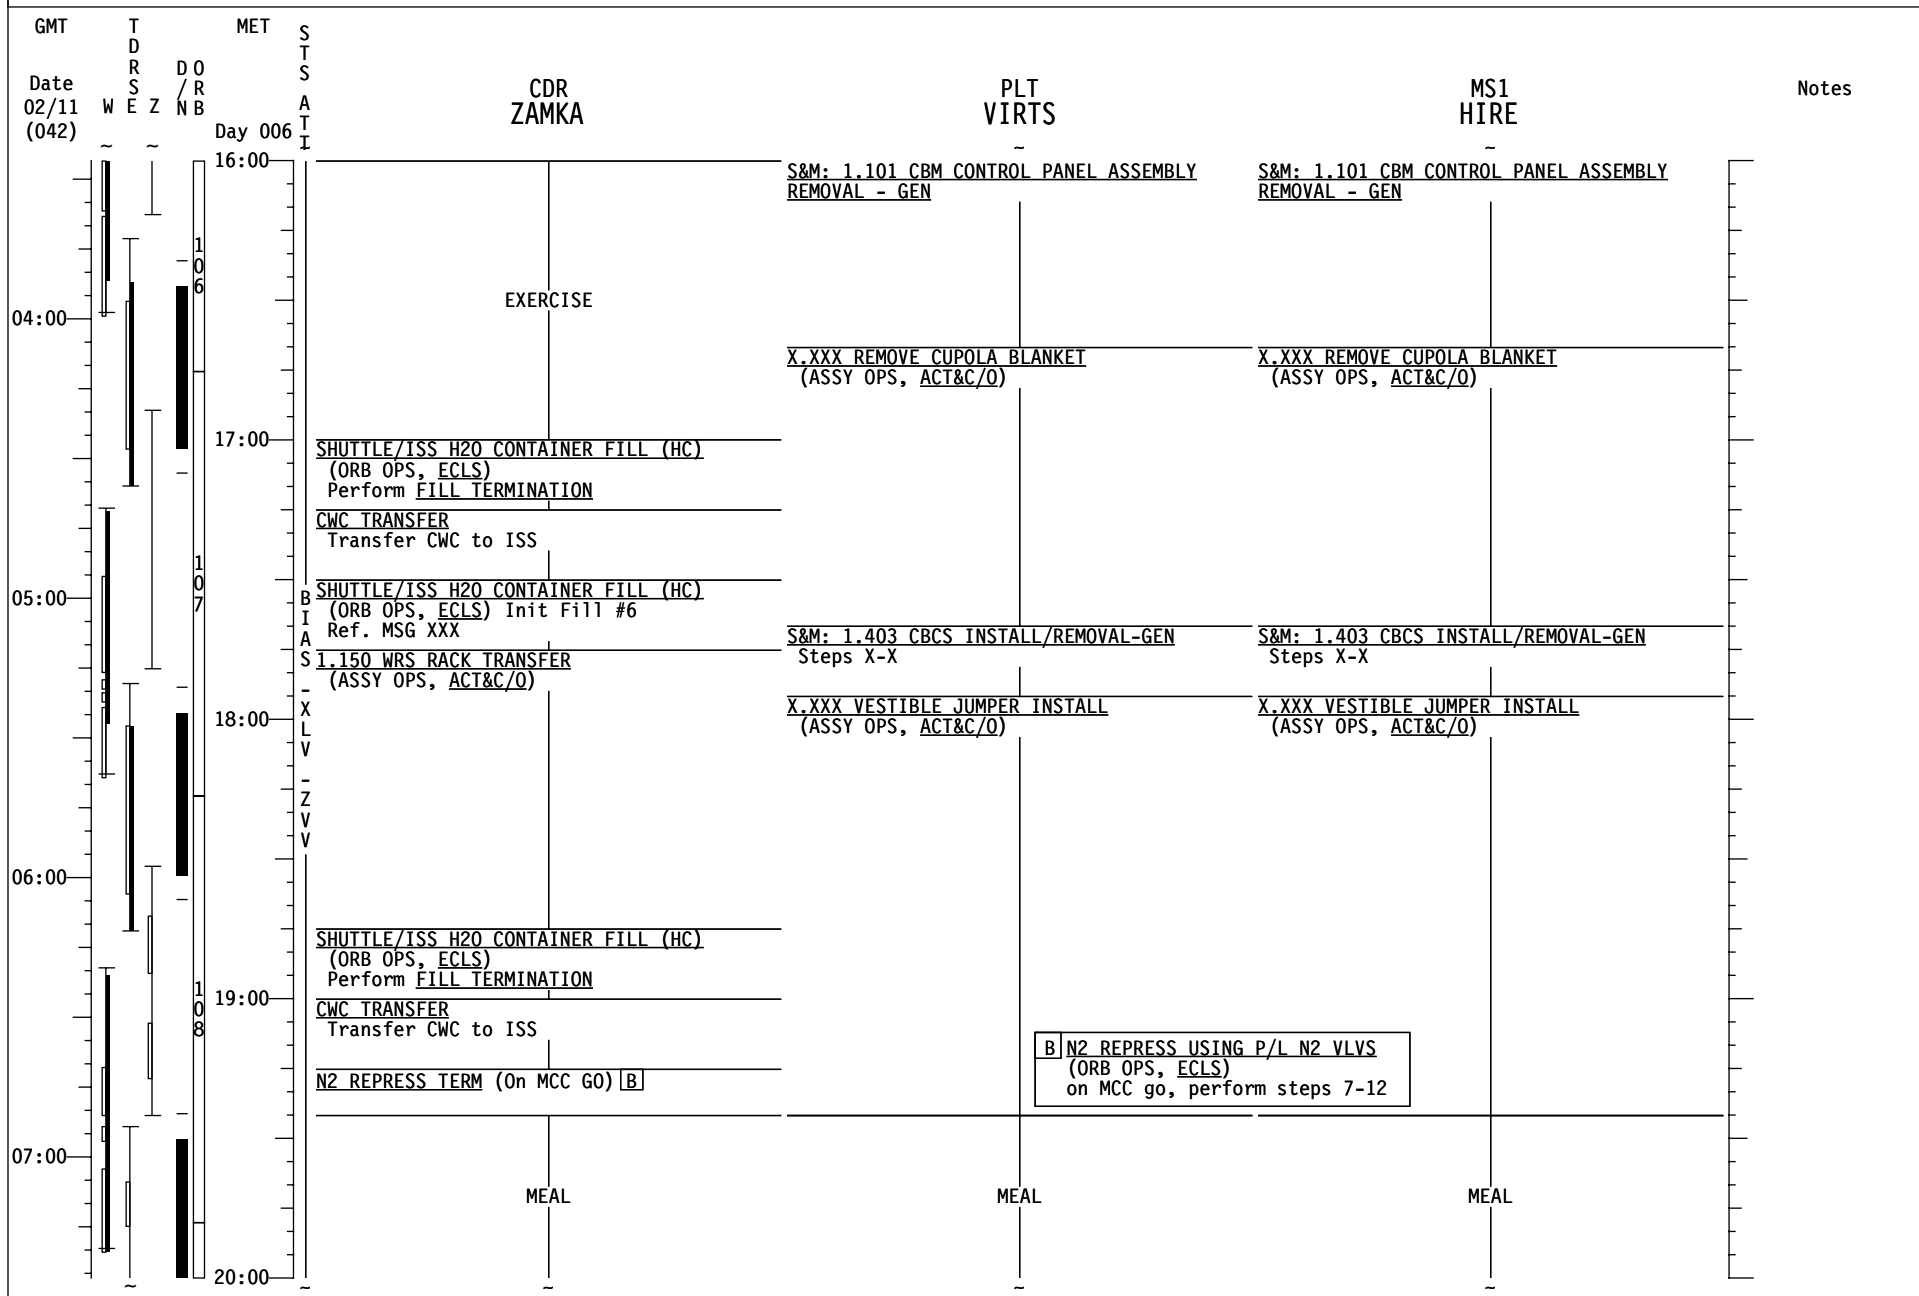

STS-130 FD08