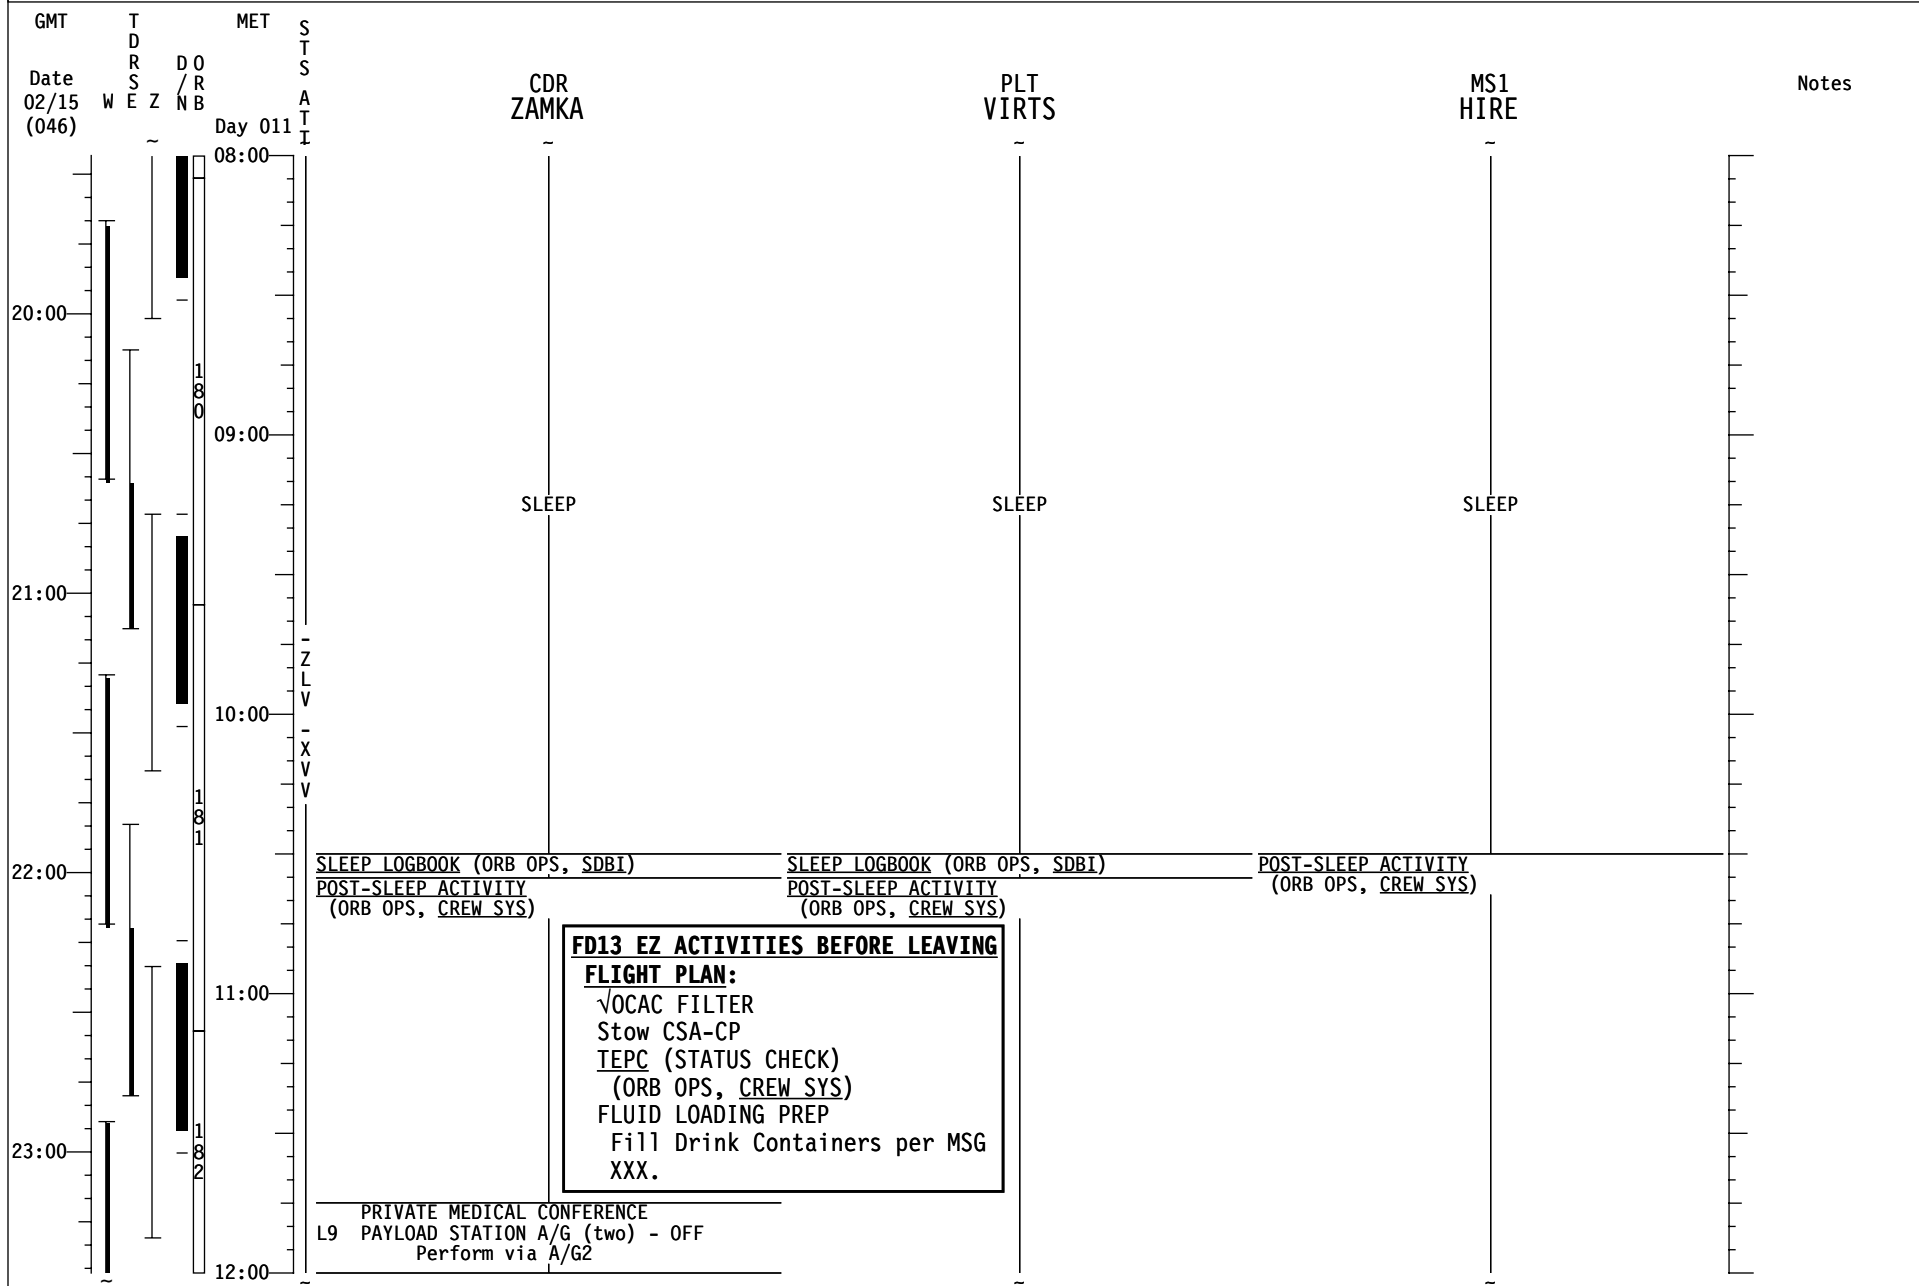

STS-130 FD13