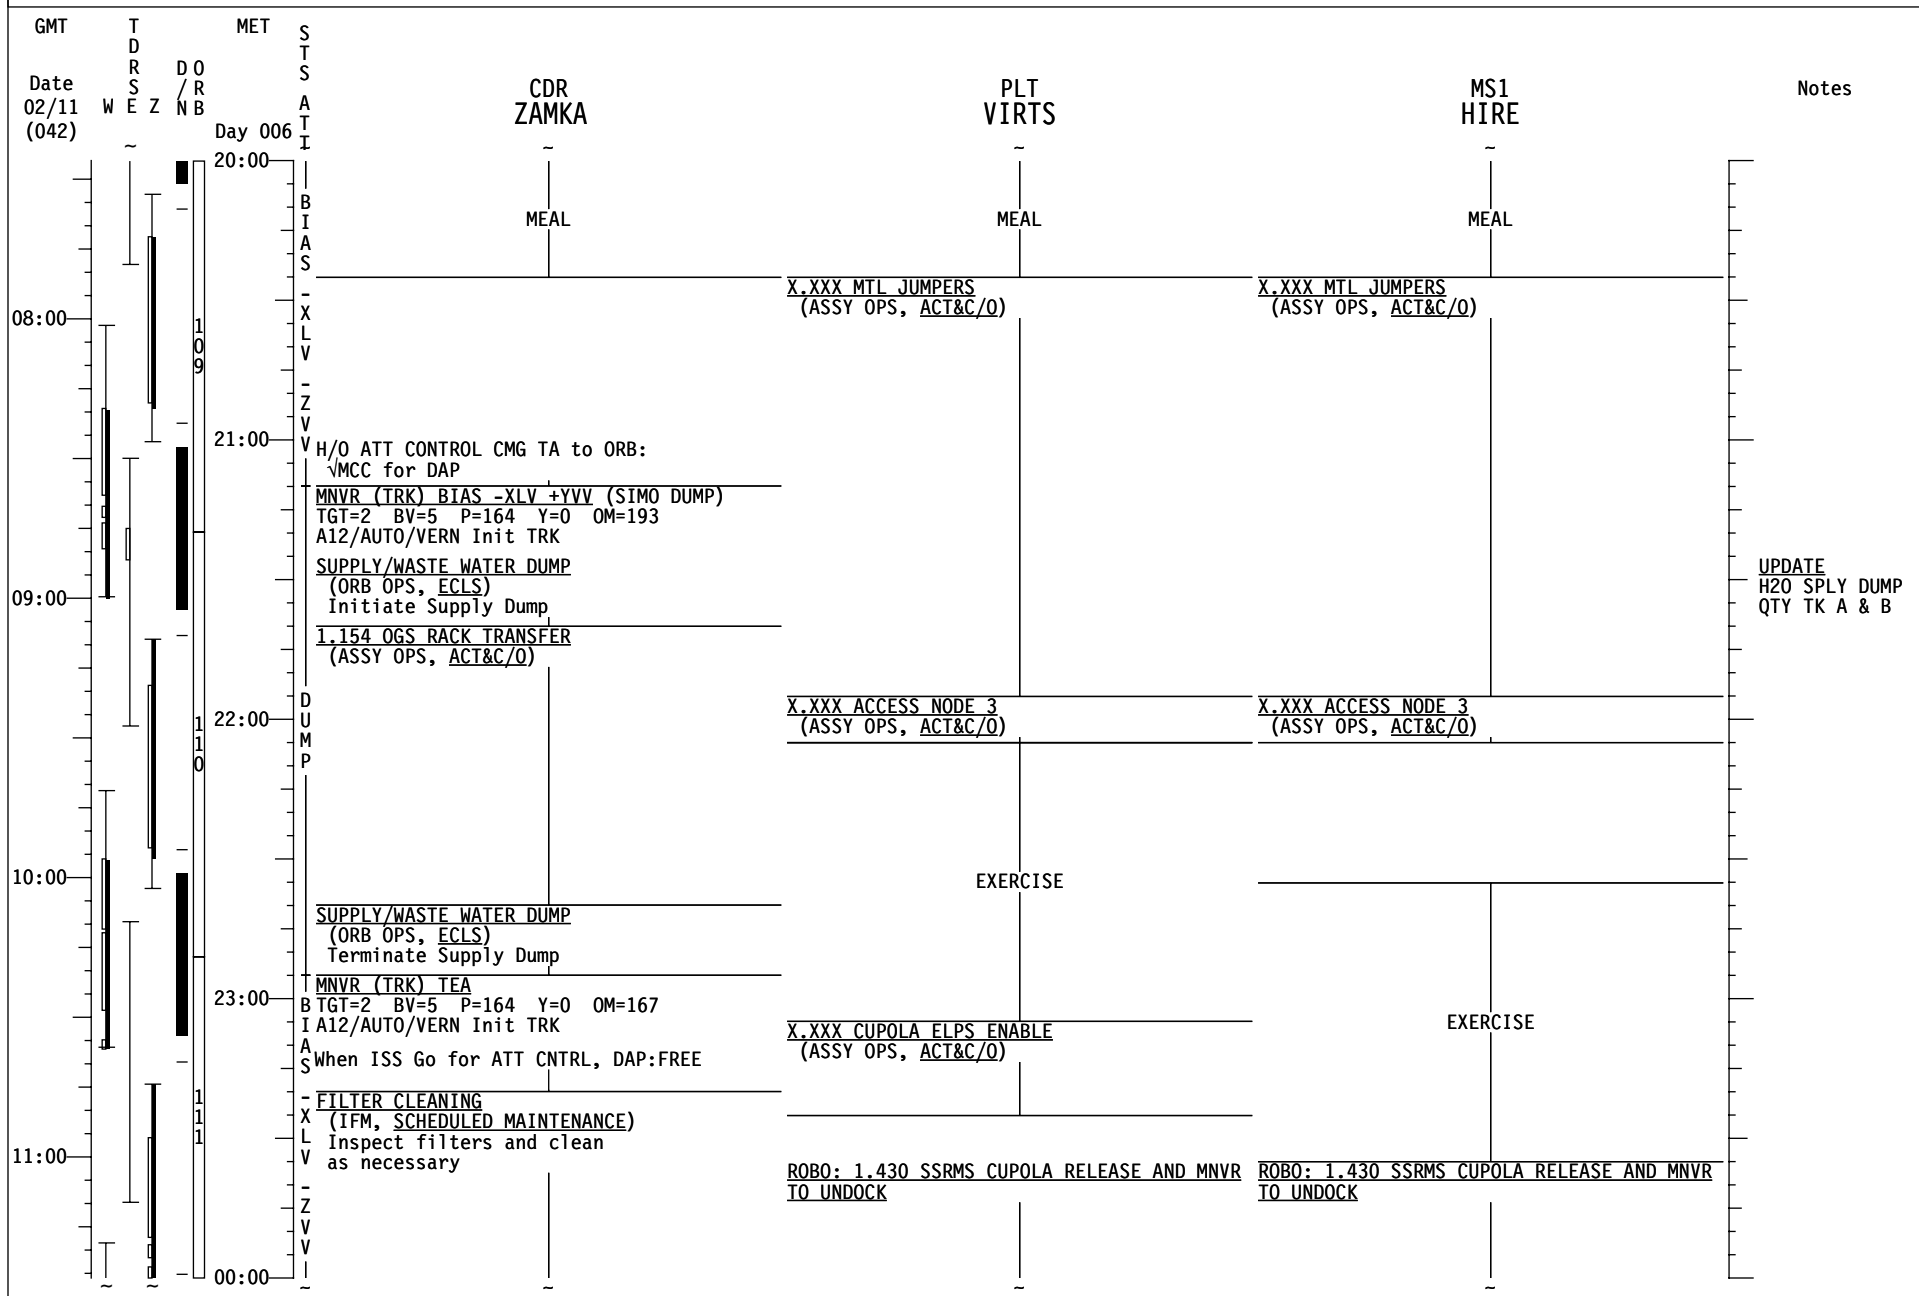

STS-130 FD08

STS-130 FD08

GMT	T D R S E Z	MET	S T S	MS2 ROBINSON	MS3 PATRICK	MS4 BEHNKEN	Notes
Date 02/11 (042)	W E Z	Day 006	A T I				
			B I A S	MEAL	MEAL	MEAL	
08:00			X L V				
			Z				
			V	S&M: X.XXX OGS RACK UMBILICAL DEMATE	EVA TOOL AUDIT Ref. EVA 3 TOOL CONFIG (EVA, TIMELINES)	EVA TOOL AUDIT Ref. EVA 3 TOOL CONFIG (EVA, TIMELINES)	
09:00					P/TV09 GLACIER (PHOTO/TV, SCENES) Perform SETUP & OPS	DECENT SAMPLE TRANSFER FROM MELFI TO GLACIER Ref. MSG XXX	
				1.154 OGS RACK TRANSFER (ASSY OPS, ACT&C/O)			
			D U M P		SPINAL STAND HEIGHT SUBJECT Ref. MSG XXX SPINAL ELONG CREW DATA CLCT Ref. MSG XXX	EVA SYSTEMS: 1.605 BSA BATTERY RECHARGE TERMINATE [A]	
10:00					PUBLIC AFFAIRS EVENT ISS KU AVAIL: 22:20-22:54	SPINAL STAND HEIGHT SUBJECT Ref. MSG XXX SPINAL ELONG CREW DATA CLCT Ref. MSG XXX	
				S&M: 1.325 OGS RACK UMBILICAL MATE	S&M: 1.280 WHC KABIN DISASSEMBLE/ REASSEMBLE Steps 5-8	EMU METOX & BATTERY INSTALL [A] Ref. EVA SYS:1.515 EMU METOX/LIOH/BATT REPLACE	
			B I A S			EVA SYSTEMS: 1.605 BSA BATTERY RECHARGE INITIATE [A]	
						MDDK STATUS CK (ASSY OPS, P/L) GLACIER & CGBA	
			X L V	SPINAL STAND HEIGHT SUBJECT Ref. MSG XXX SPINAL ELONG CREW DATA CLCT Ref. MSG XXX	EVA SYSTEMS: 1.305 EQUIPMENT LOCK PREP Fill 2 Drink Bags (1 per EVA crew member)	EVA SYSTEMS: 1.305 EQUIPMENT LOCK PREP Fill 2 Drink Bags (1 per EVA crew member)	
11:00			Z				
			V				
00:00							