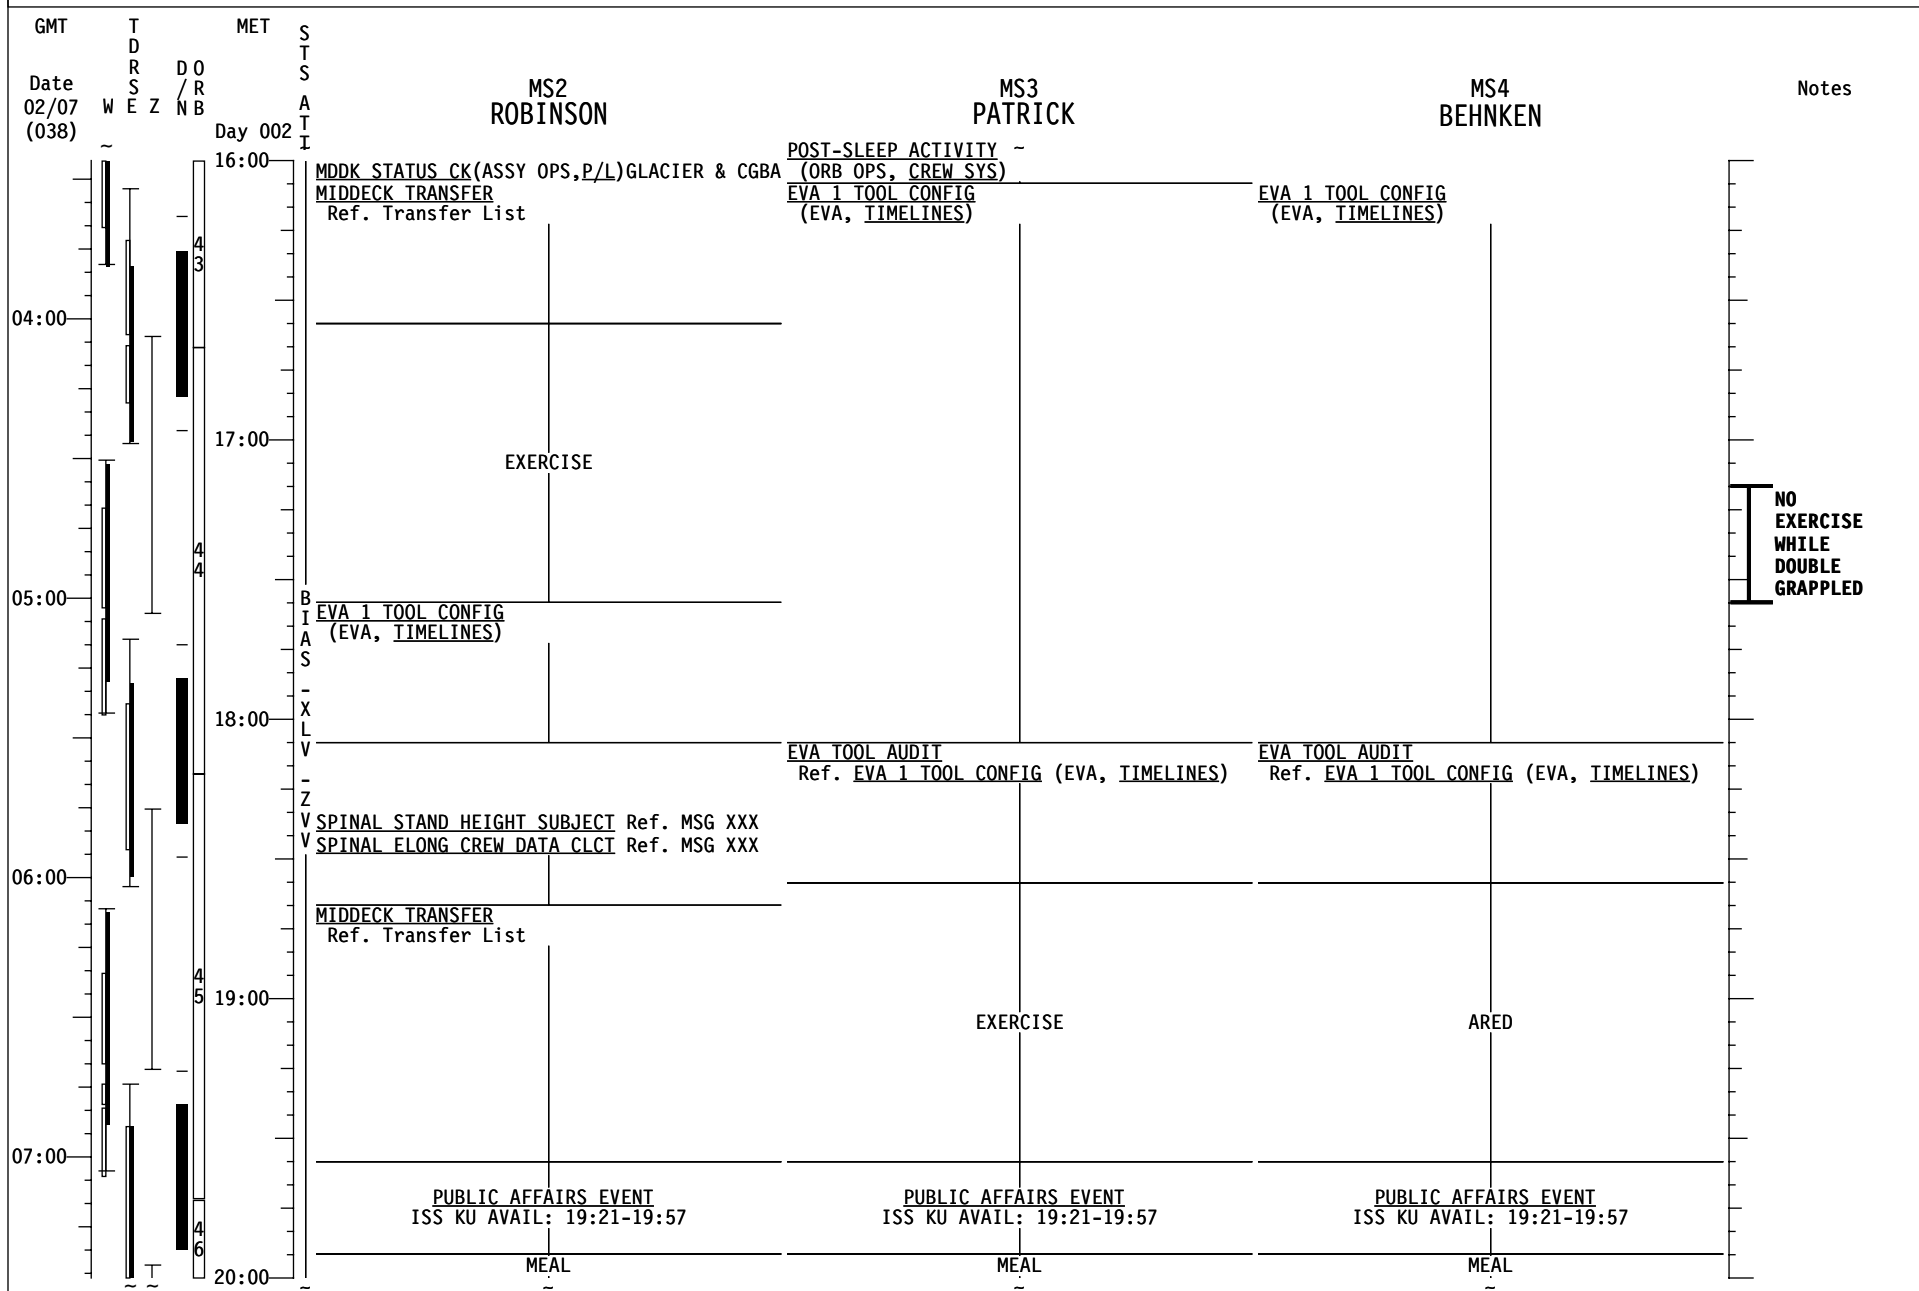

STS-130 FD04