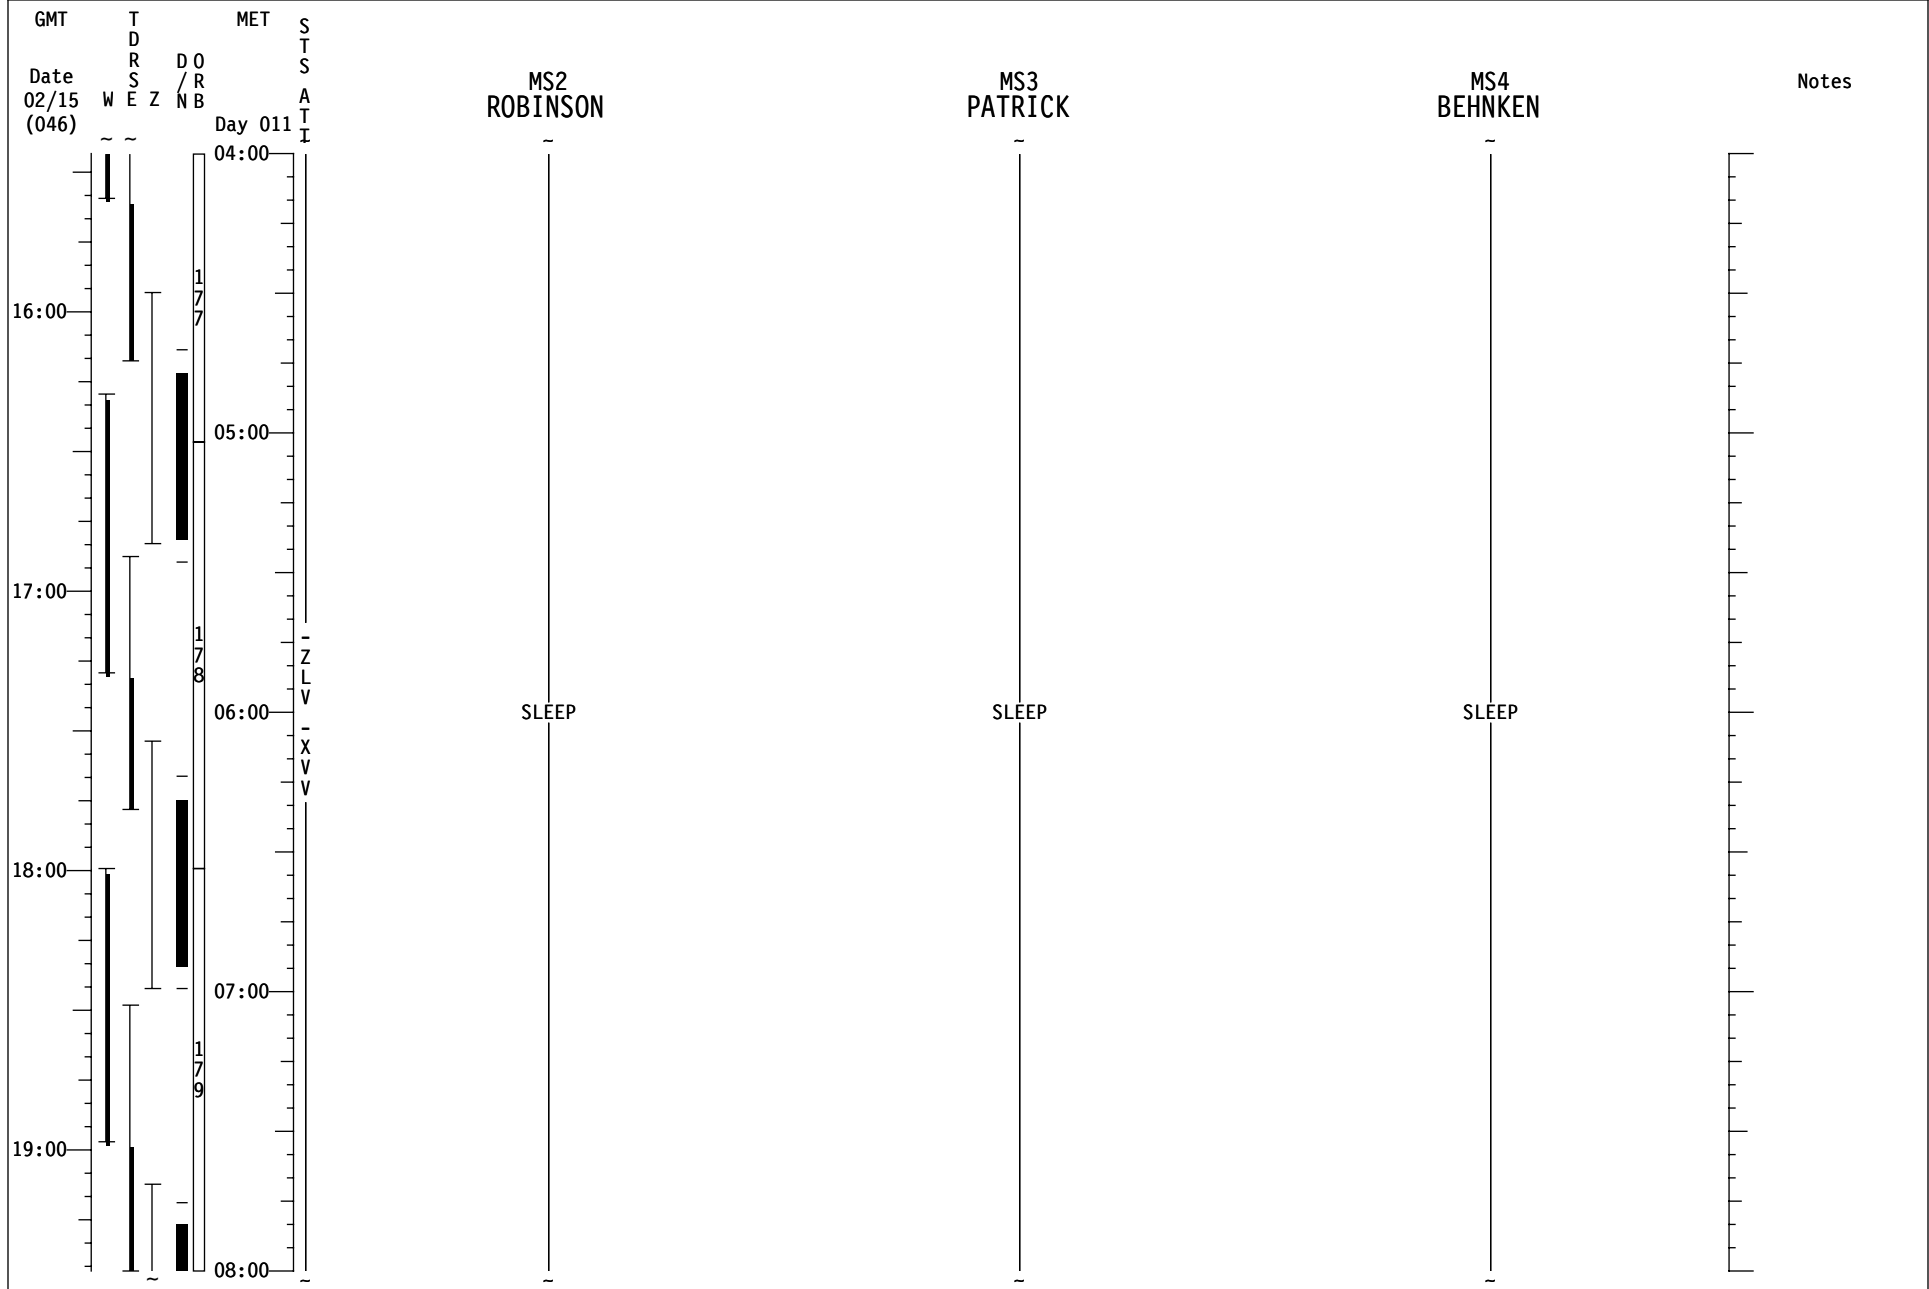

STS-130 FD12