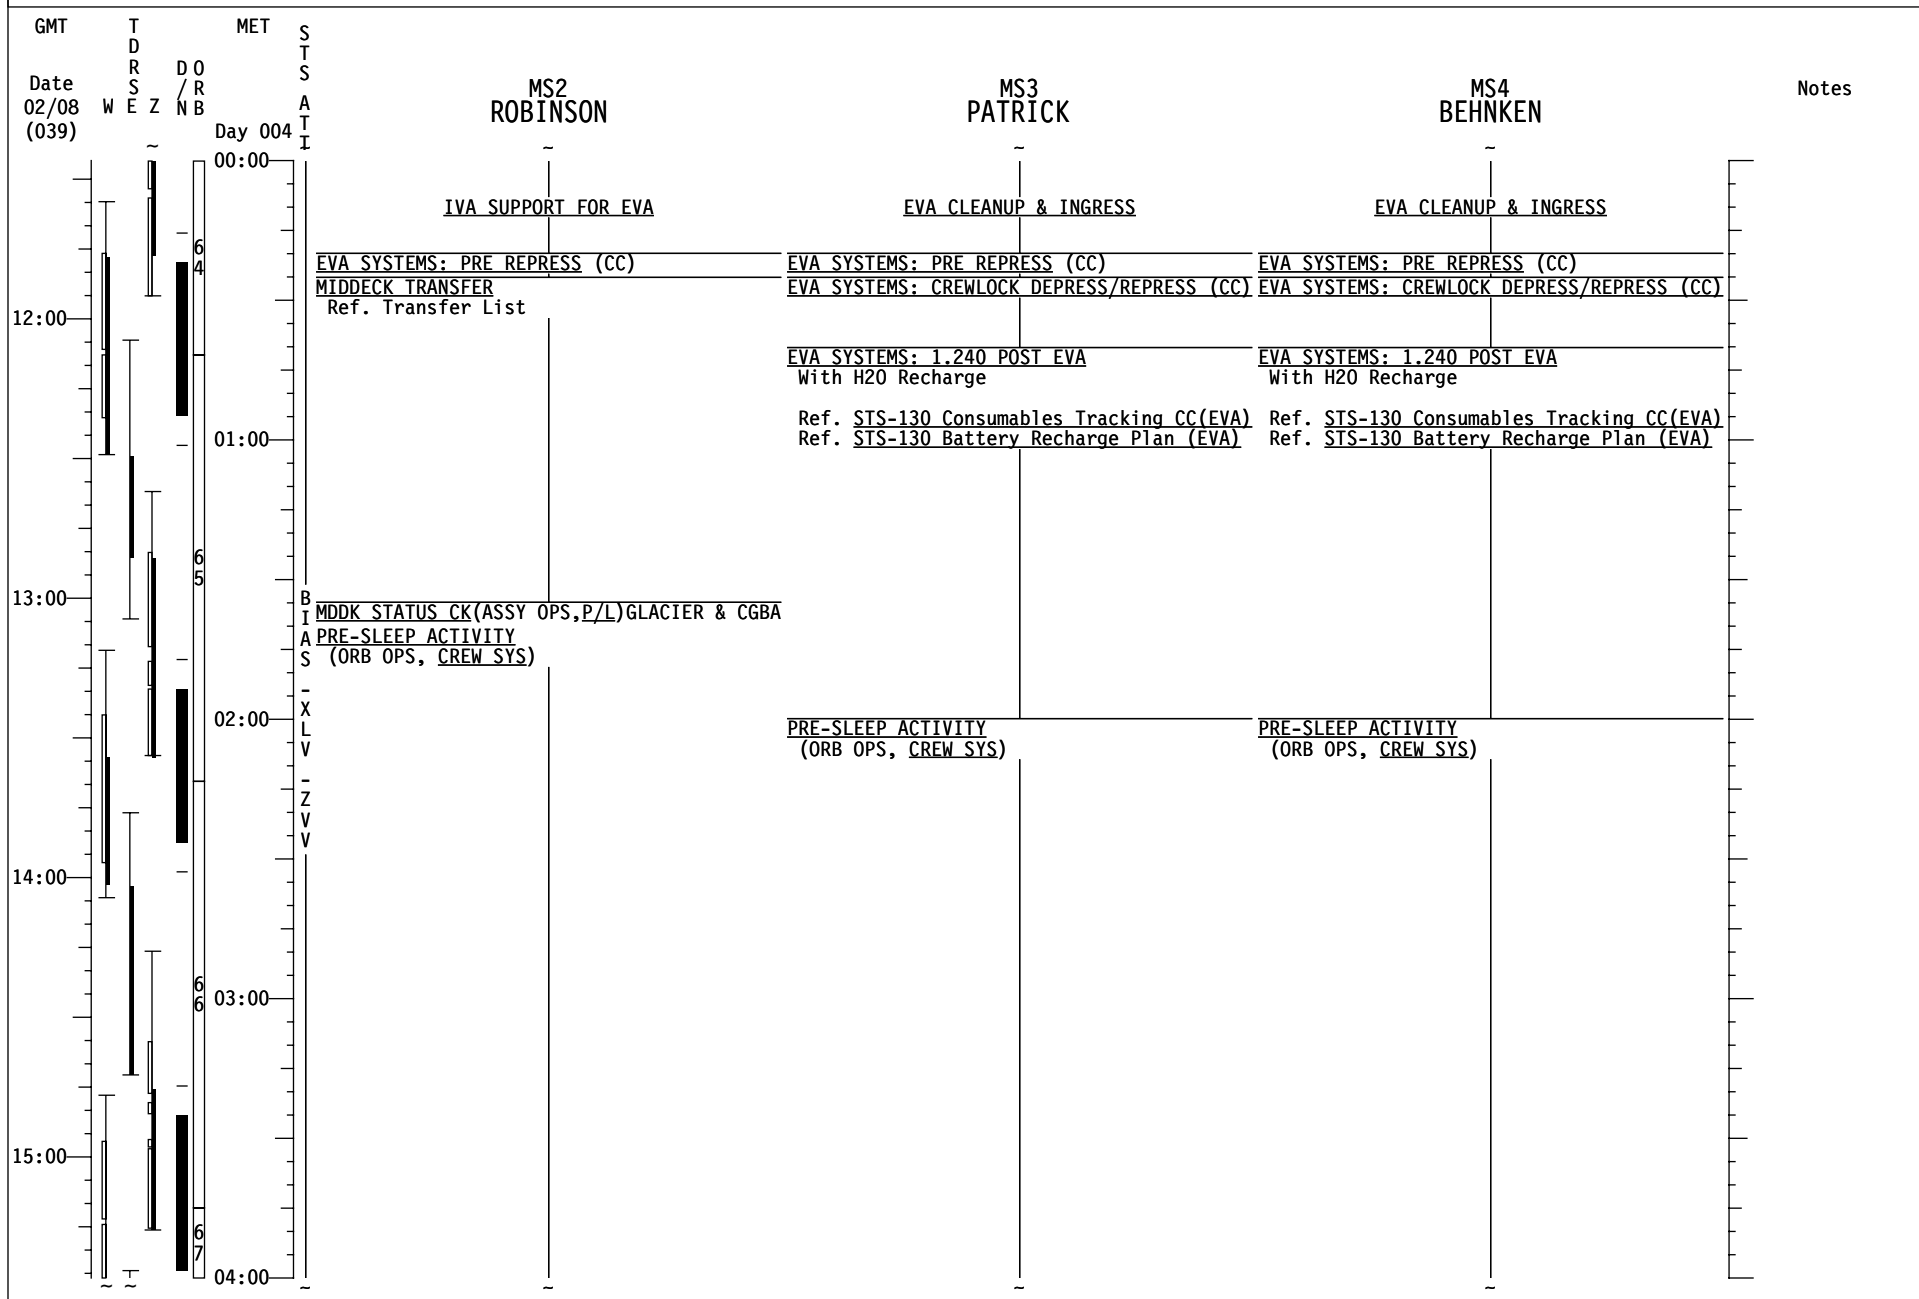

STS-130 FD05