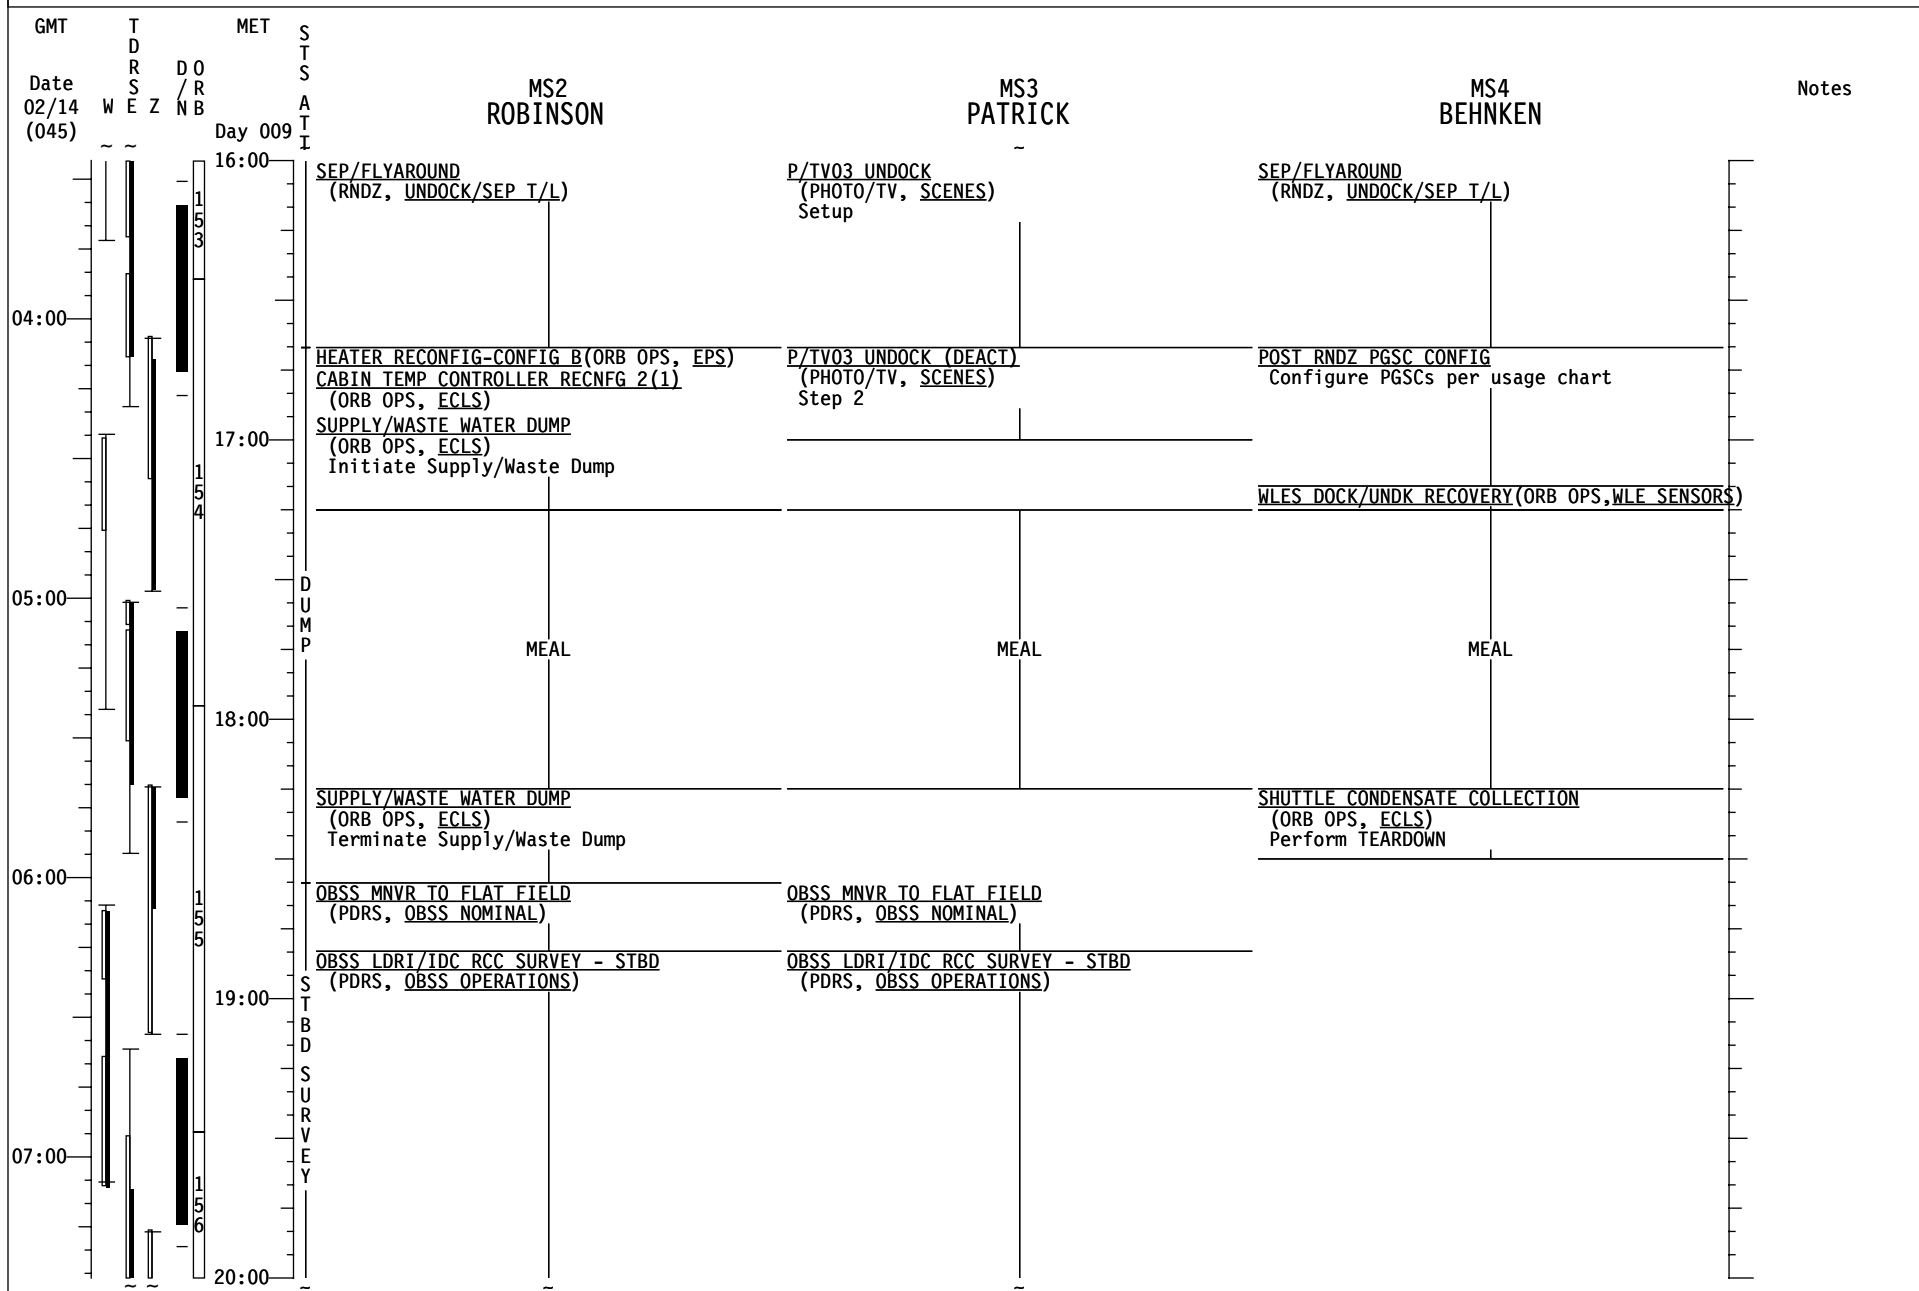

STS-130 FD11

STS-130 FD11

STS-130 FD11

MDDK STATUS CK(ASSY OPS,P/L)GLACIER & CGBA

STS-130 FD11

GMT	TDRSEZ	MET	SSTS	CDR ZAMKA	PLT VIRTS	MS1 HIRE	Notes
Date 02/14 (045)	W E Z	Day 010	AT I				
00:00				PRE-SLEEP ACTIVITY (ORB OPS, CREW SYS)	OBSS BERTH (PDRS, OBSS OPERATIONS)	PRE-SLEEP ACTIVITY (ORB OPS, CREW SYS)	
				RMS PWRDN (PDRS, RMS PWRDN)	PRE-SLEEP ACTIVITY (ORB OPS, CREW SYS)	RMS PWRDN (PDRS, RMS PWRDN)	
12:00				PRE-SLEEP ACTIVITY (ORB OPS, CREW SYS)		CREW CHOICE DOWNLINK (CUE CARD, PLAYBACK) KU TDRE: 00:11-01:06 Gimbal Flip: 00:37	
				FLIGHT DIRECTOR CONFERENCE PRIVATE MEDICAL CONFERENCE L9 PAYLOAD STATION A/G (two) - OFF Perform via A/G2		PRE-SLEEP ACTIVITY (ORB OPS, CREW SYS)	
13:00				PRE-SLEEP ACTIVITY (ORB OPS, CREW SYS)			
14:00							
15:00				SLEEP	SLEEP	SLEEP	
04:00							