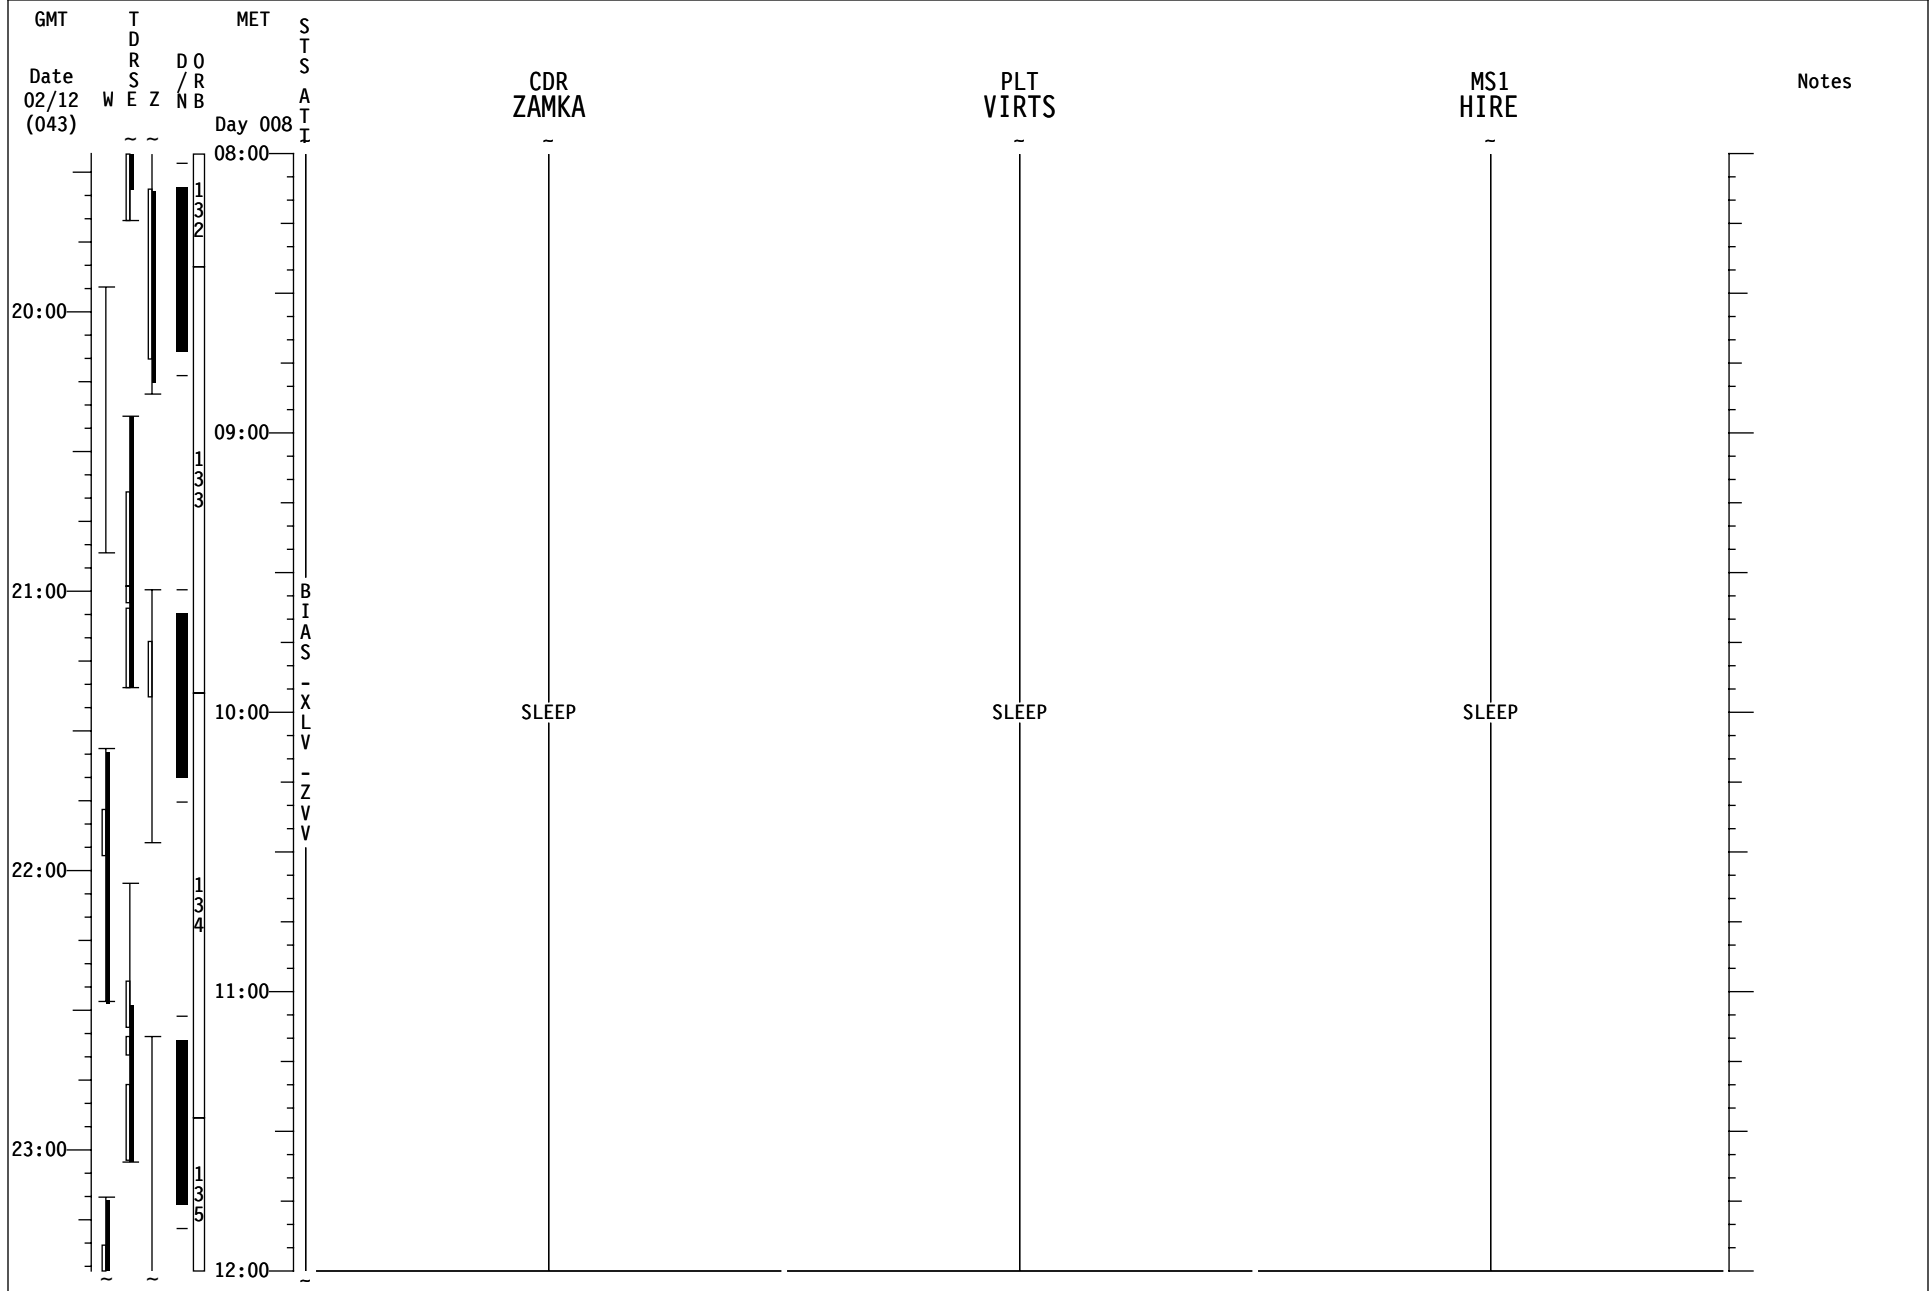

STS-130 FD09