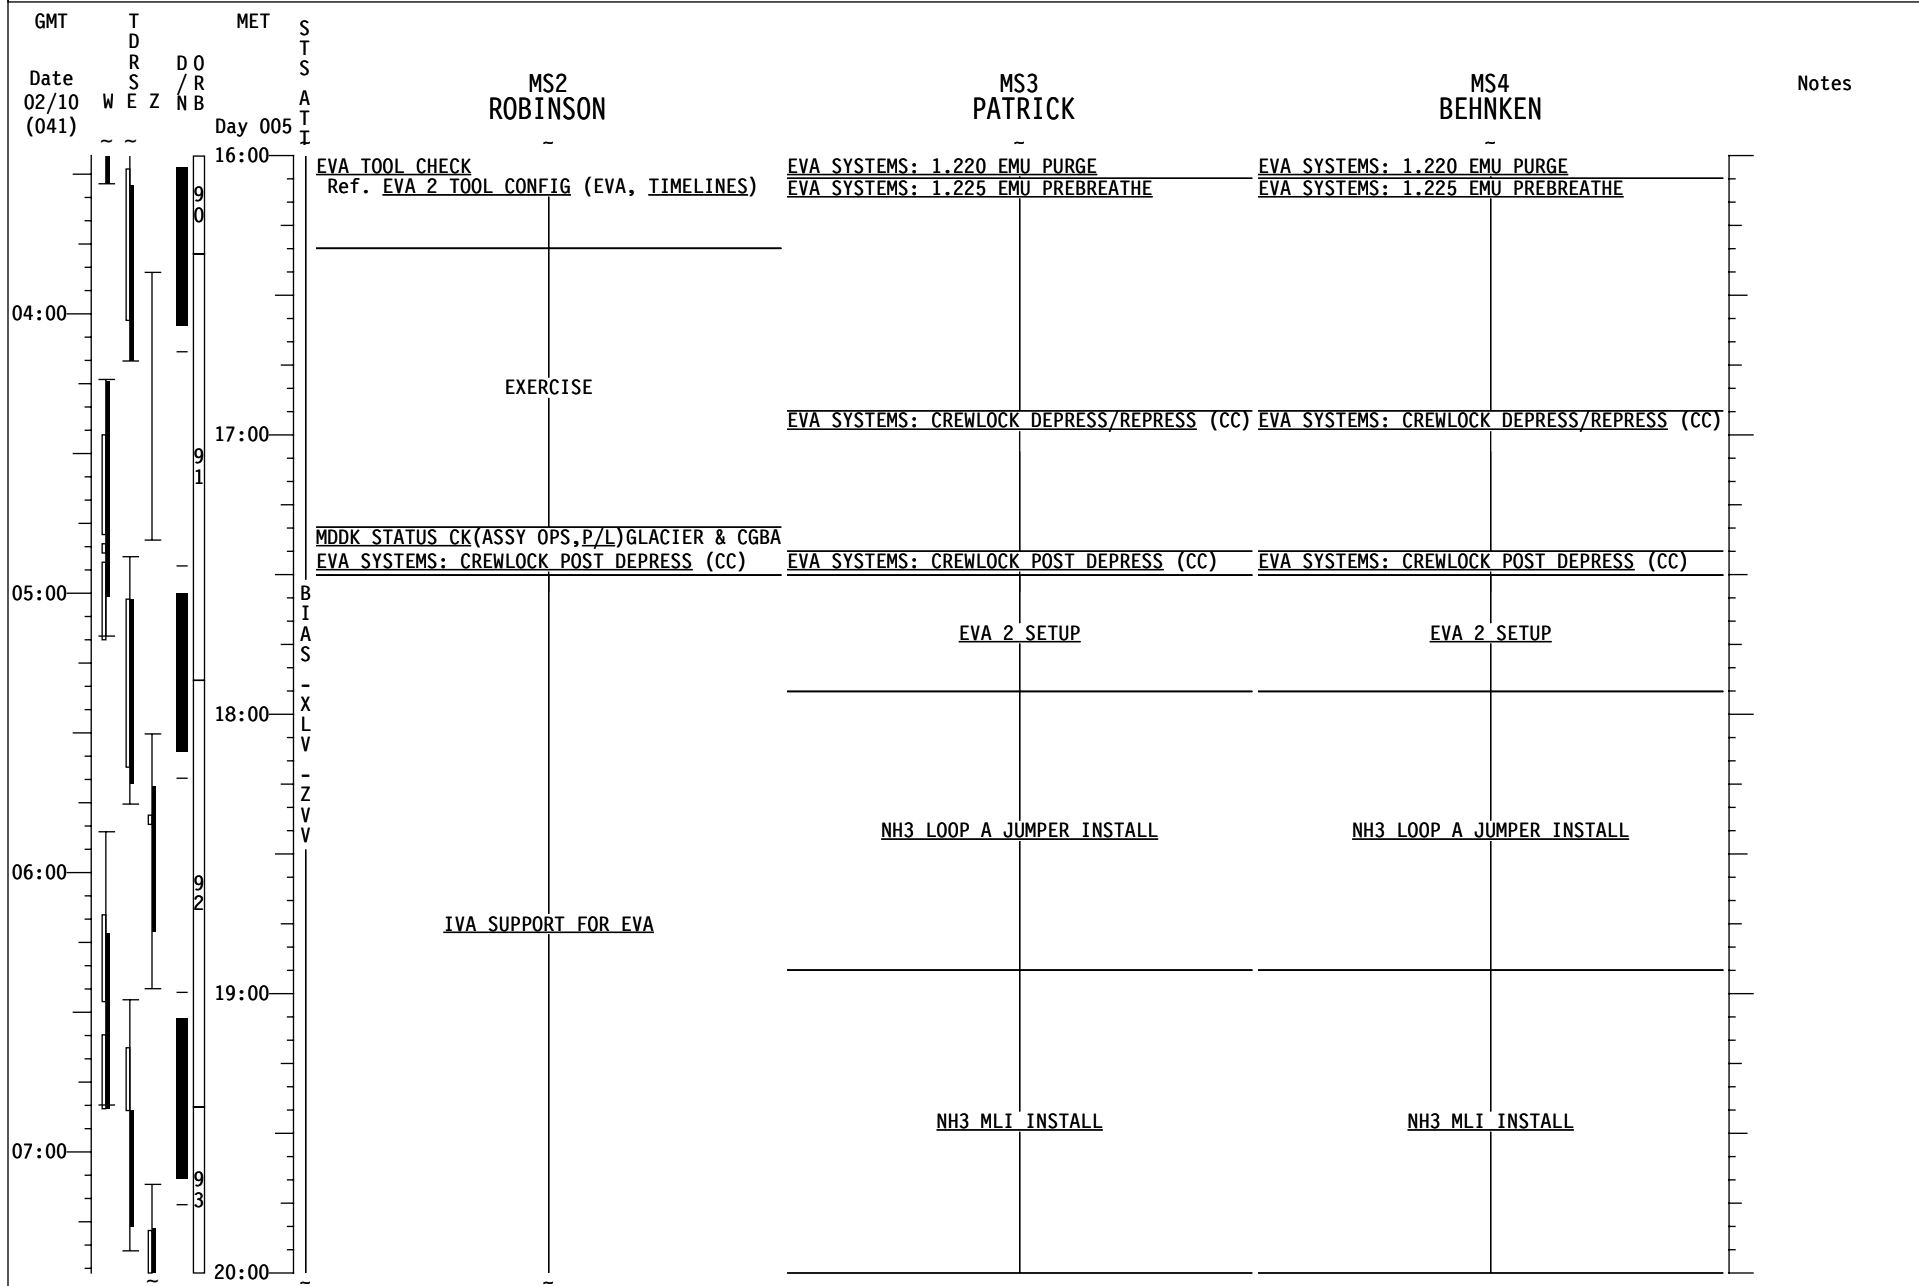

STS-130 FD07