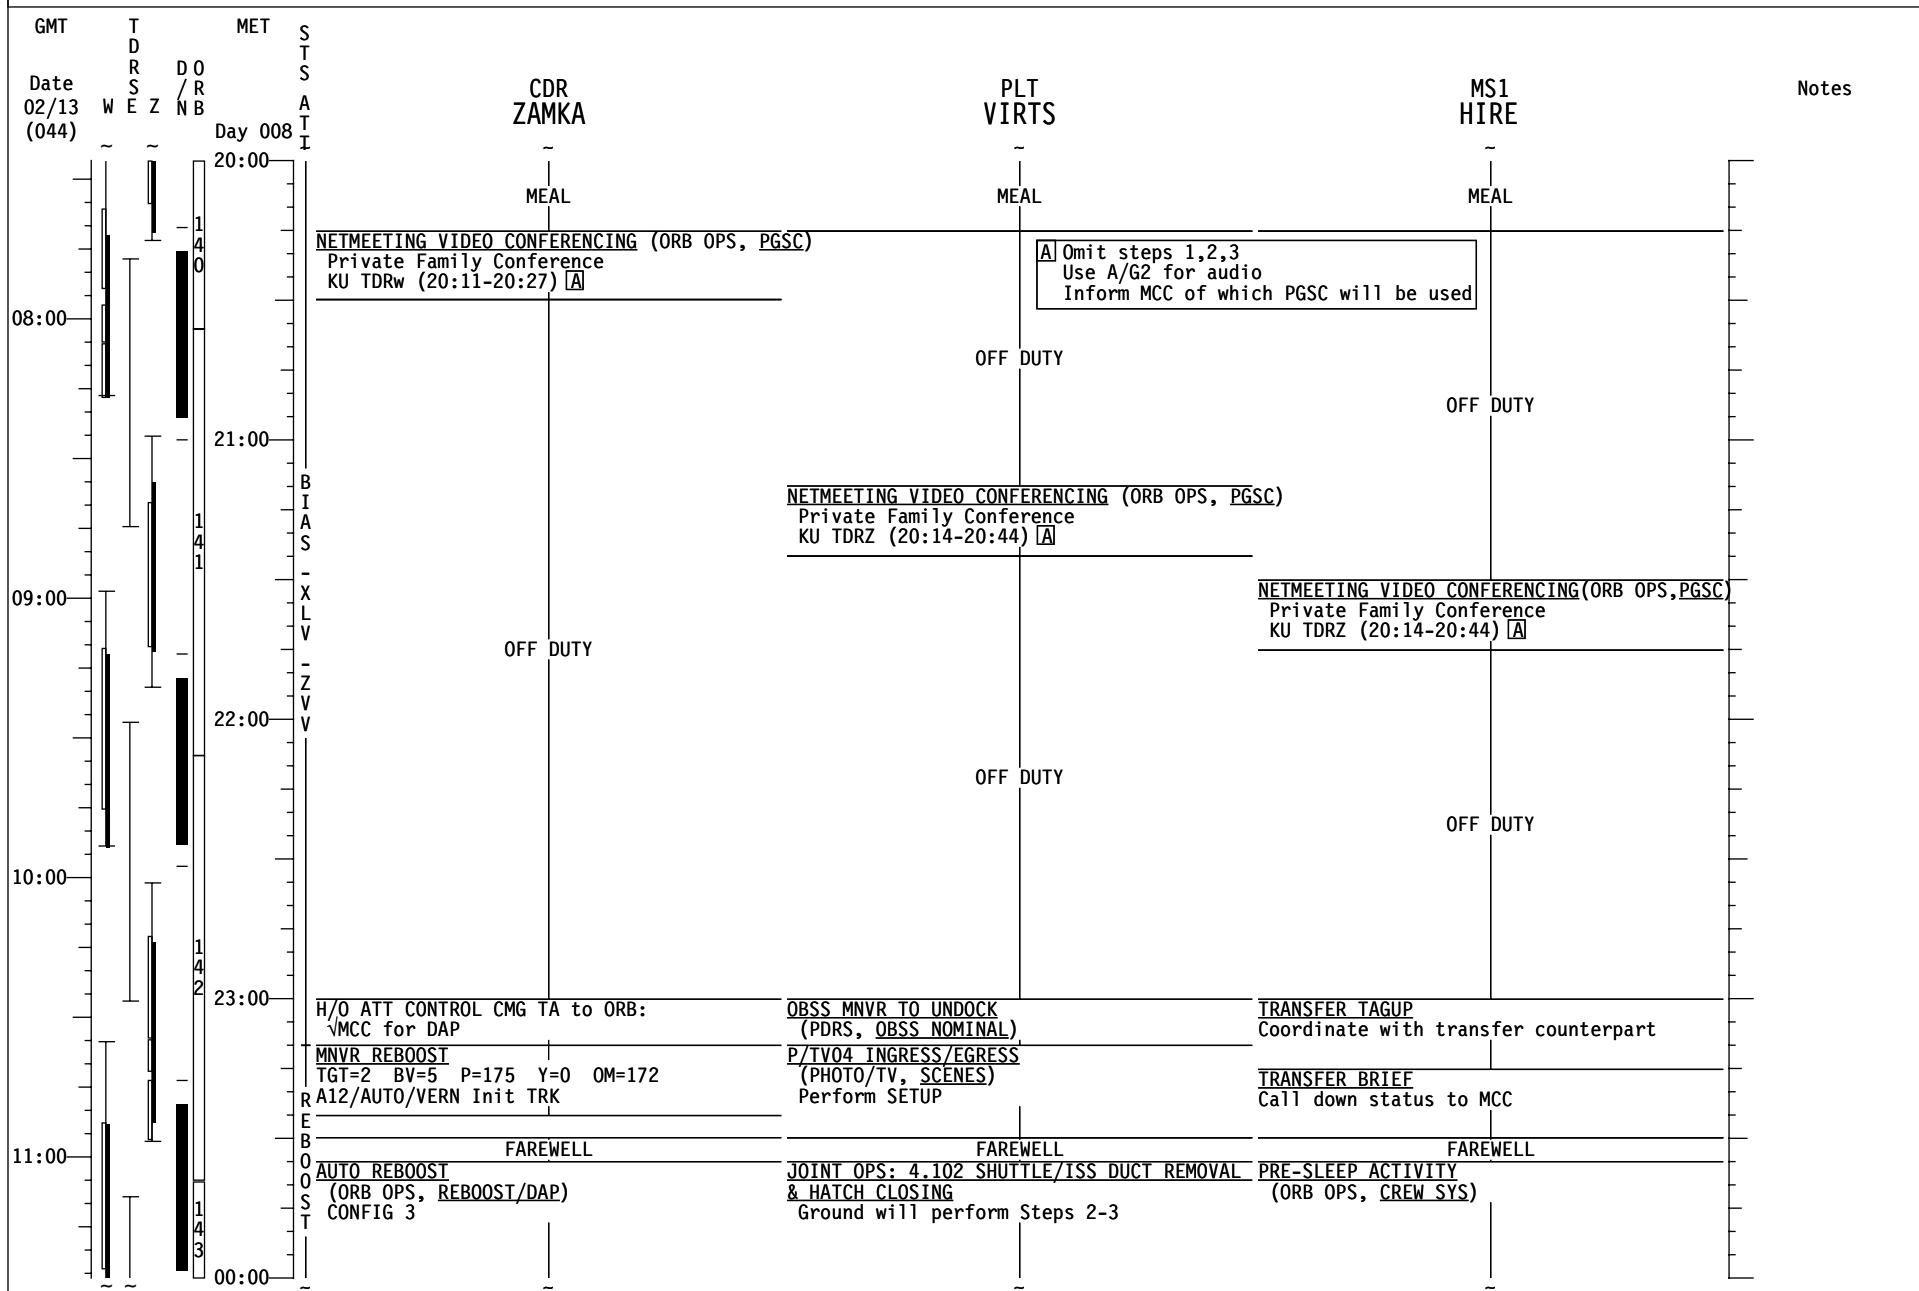

STS-130 FD10