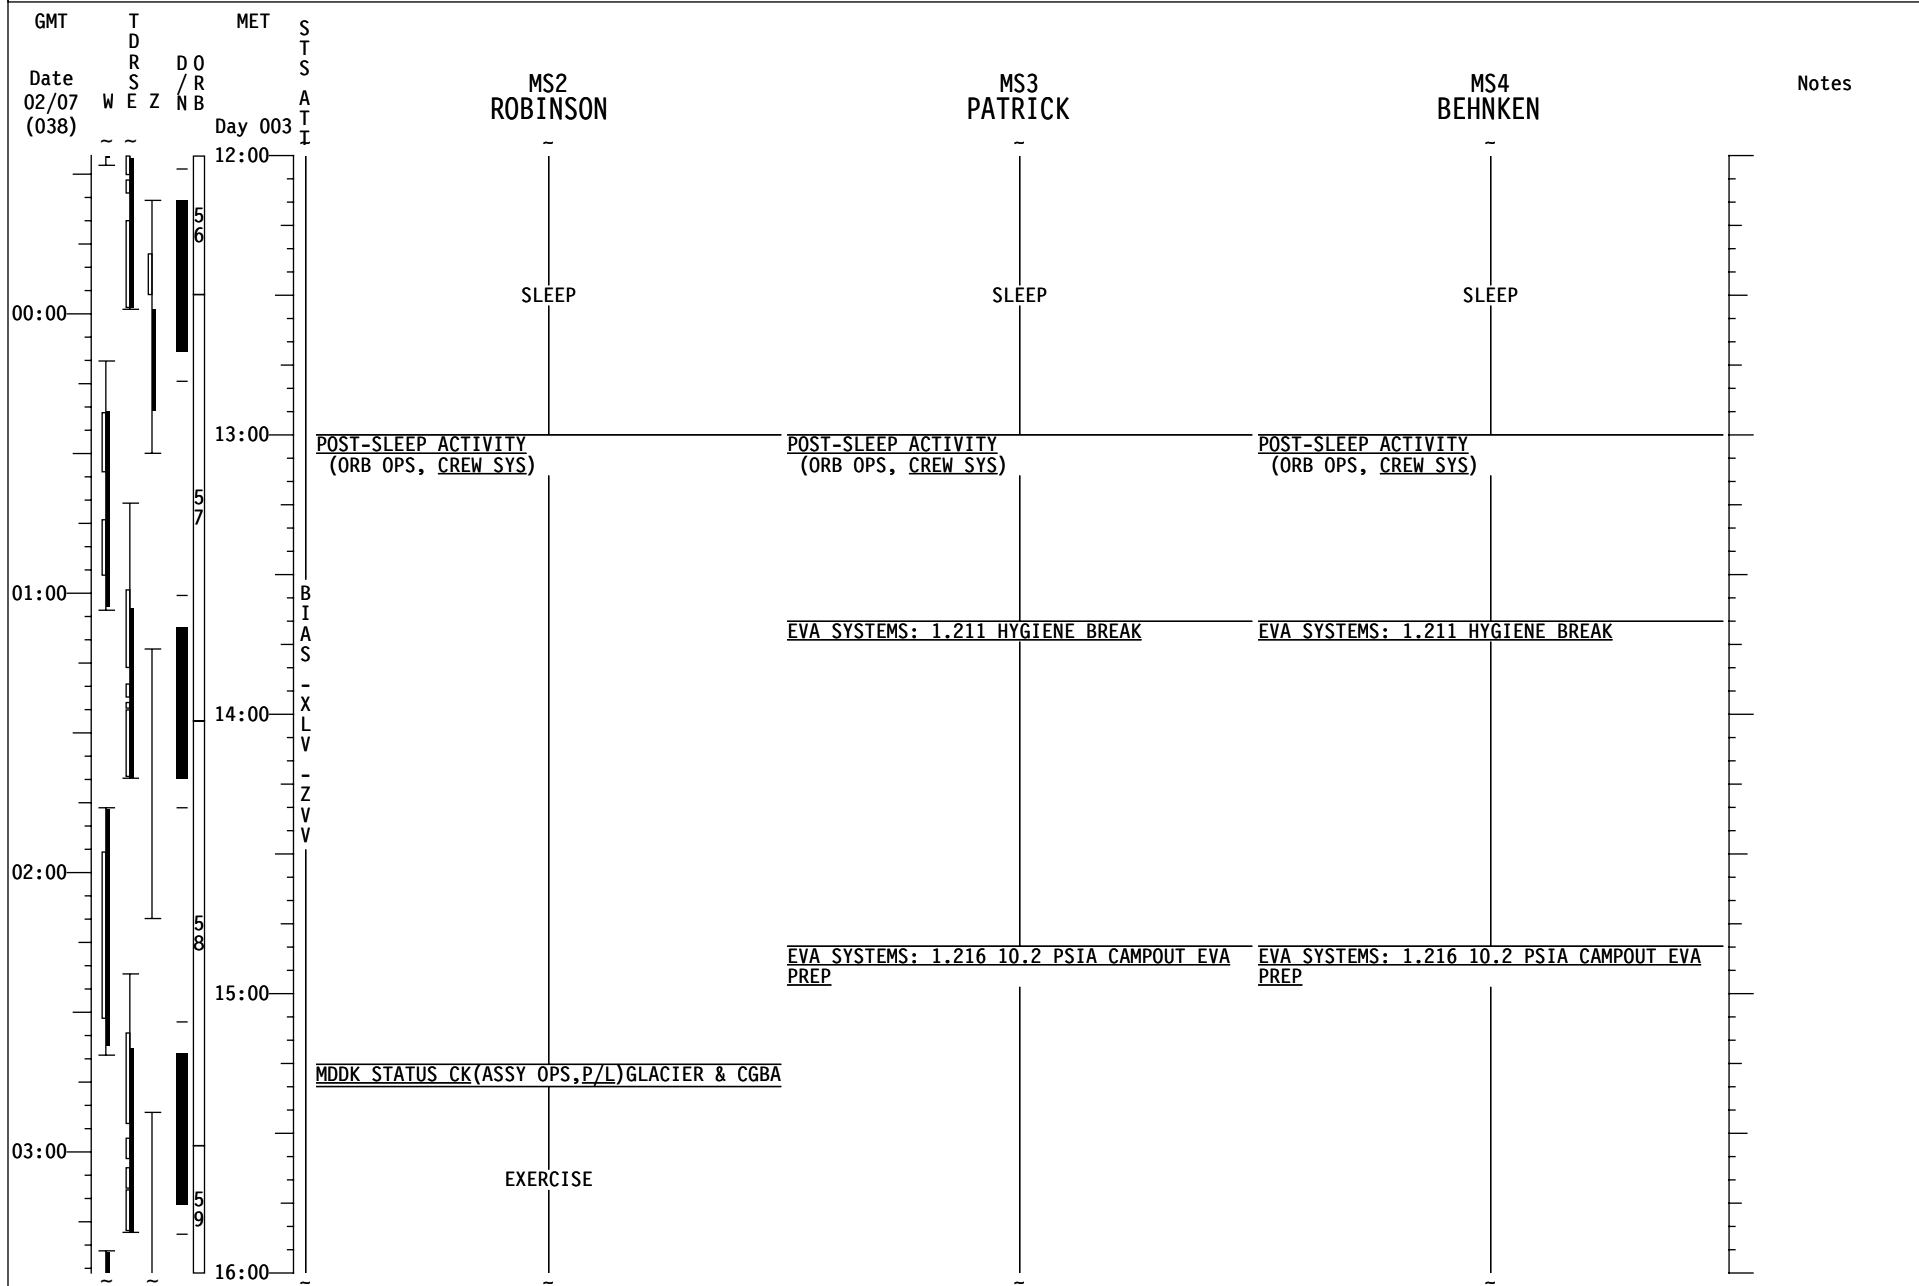

STS-130 FD04

STS-130 FD04

STS-130 FD05

STS-130 FD05

STS-130 FD05

GMT	TDRS W E Z	MET DO RNB	S T S A T I	CDR ZAMKA	PLT VIRTS	MS1 HIRE	Notes
Date 02/08 (039)		Day 003					
16:00				EVA SYSTEMS: 1.216 10.2 PSIA CAMPOUT EVA PREP	POST-SLEEP ACTIVITY - (ORB OPS, CREW SYS) IMU STAR OF OPPTY ALIGN (ORB OPS, GNC) EVA 1 INHIBIT PAD (EVA, TIMELINES)	TRANSFER UPDATE Ref. Transfer List & MSG XXX	
04:00				EVA SYSTEMS: 1.220 EMU PURGE	P/TV07 EVA (PHOTO/TV, SCENES) Perform SETUP		
				EVA SYSTEMS: 1.225 EMU PREBREATHE		EXERCISE	
17:00					ARED		
05:00				EVA SYSTEMS: CREWLOCK DEPRESS/REPRESS (CC)		S&M: 1.403 CBCS INSTALL/REMOVAL-GEN Steps 10,11.3-11.5 1.117 NODE 1/NODE 3 VEST PRESS & LEAK CHECK (ASSY OPS, ACT&C/O) Steps 1-5	
					MIDDECK TRANSFER Ref. Transfer List	1.104 VESTIBULE OUTFITTING NOD1 TO NOD3 (ASSY OPS, ACT&C/O) Step 1.1	
18:00				X EVA SYSTEMS: CREWLOCK POST DEPRESS (CC) L N2 REPRESS INIT [A] V P/TV07 EVA (PHOTO/TV, SCENES) Perform OPS	A N2 REPRESS USING P/L N2 VLVS (ORB OPS, ECLS) Steps 1-5; on MCC go, perform step 6	MIDDECK TRANSFER Ref. Transfer List	
06:00							
19:00							
07:00							
20:00							
				ROBO: 1.220 SSRMS NODE 3 UNBERTH TO INSTL Steps 4-7 EXERCISE CONSTRAINTS N2 REPRESS TERM (On MCC GO) [B] P/TV07 EVA (PHOTO/TV, SCENES) Perform OPS	ROBO: 1.220 SSRMS NODE 3 UNBERTH TO INSTL Steps 1-14 EXERCISE CONSTRAINTS	ROBO: 1.220 SSRMS NODE 3 UNBERTH TO INSTL Steps 1-14 EXERCISE CONSTRAINTS	NO EXERCISE FROM UNBERTH & INSTL UNTIL A-BOLTS COMPLETE