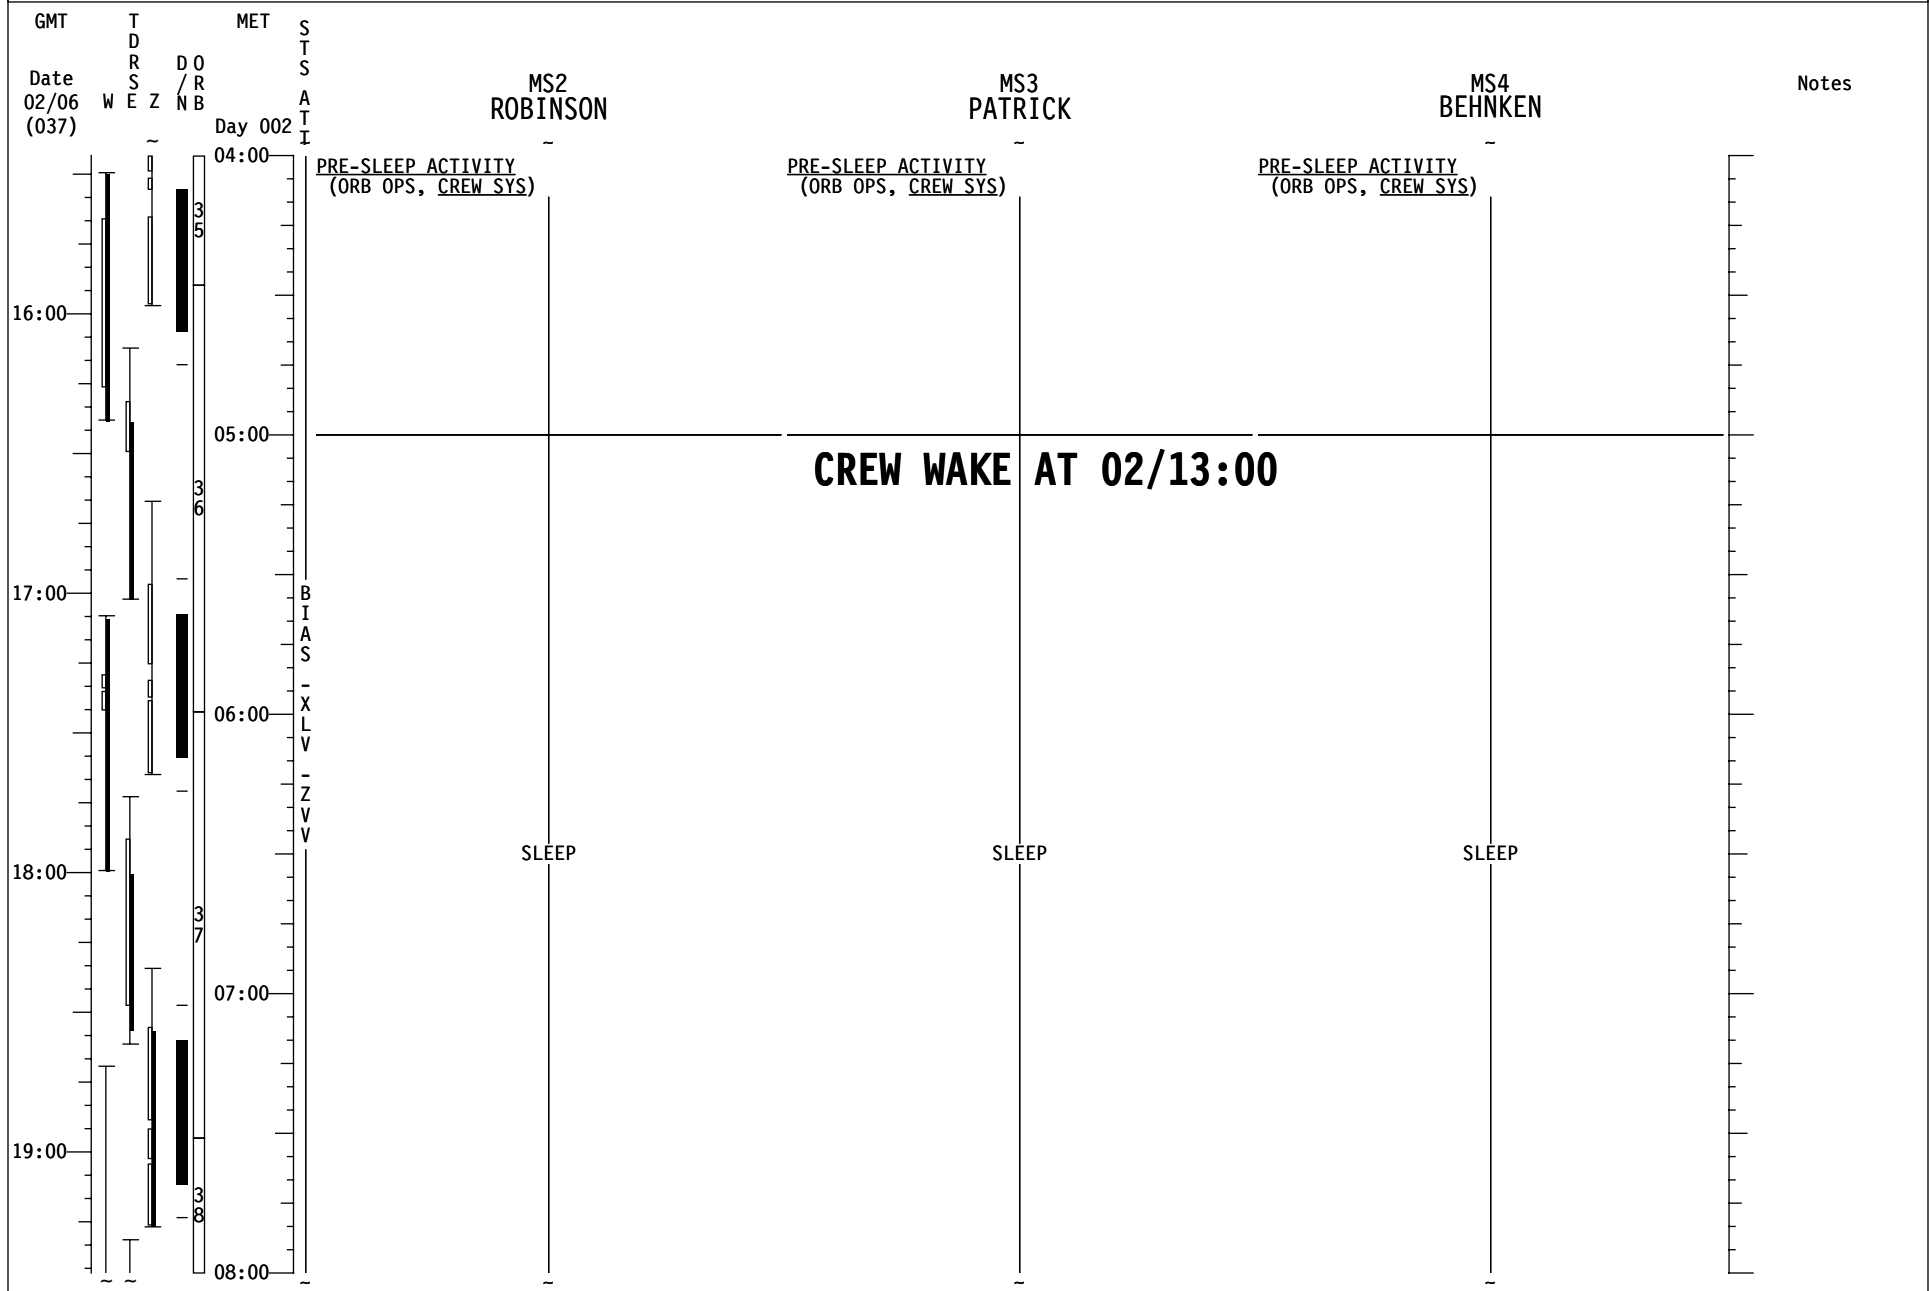

STS-130 FD03