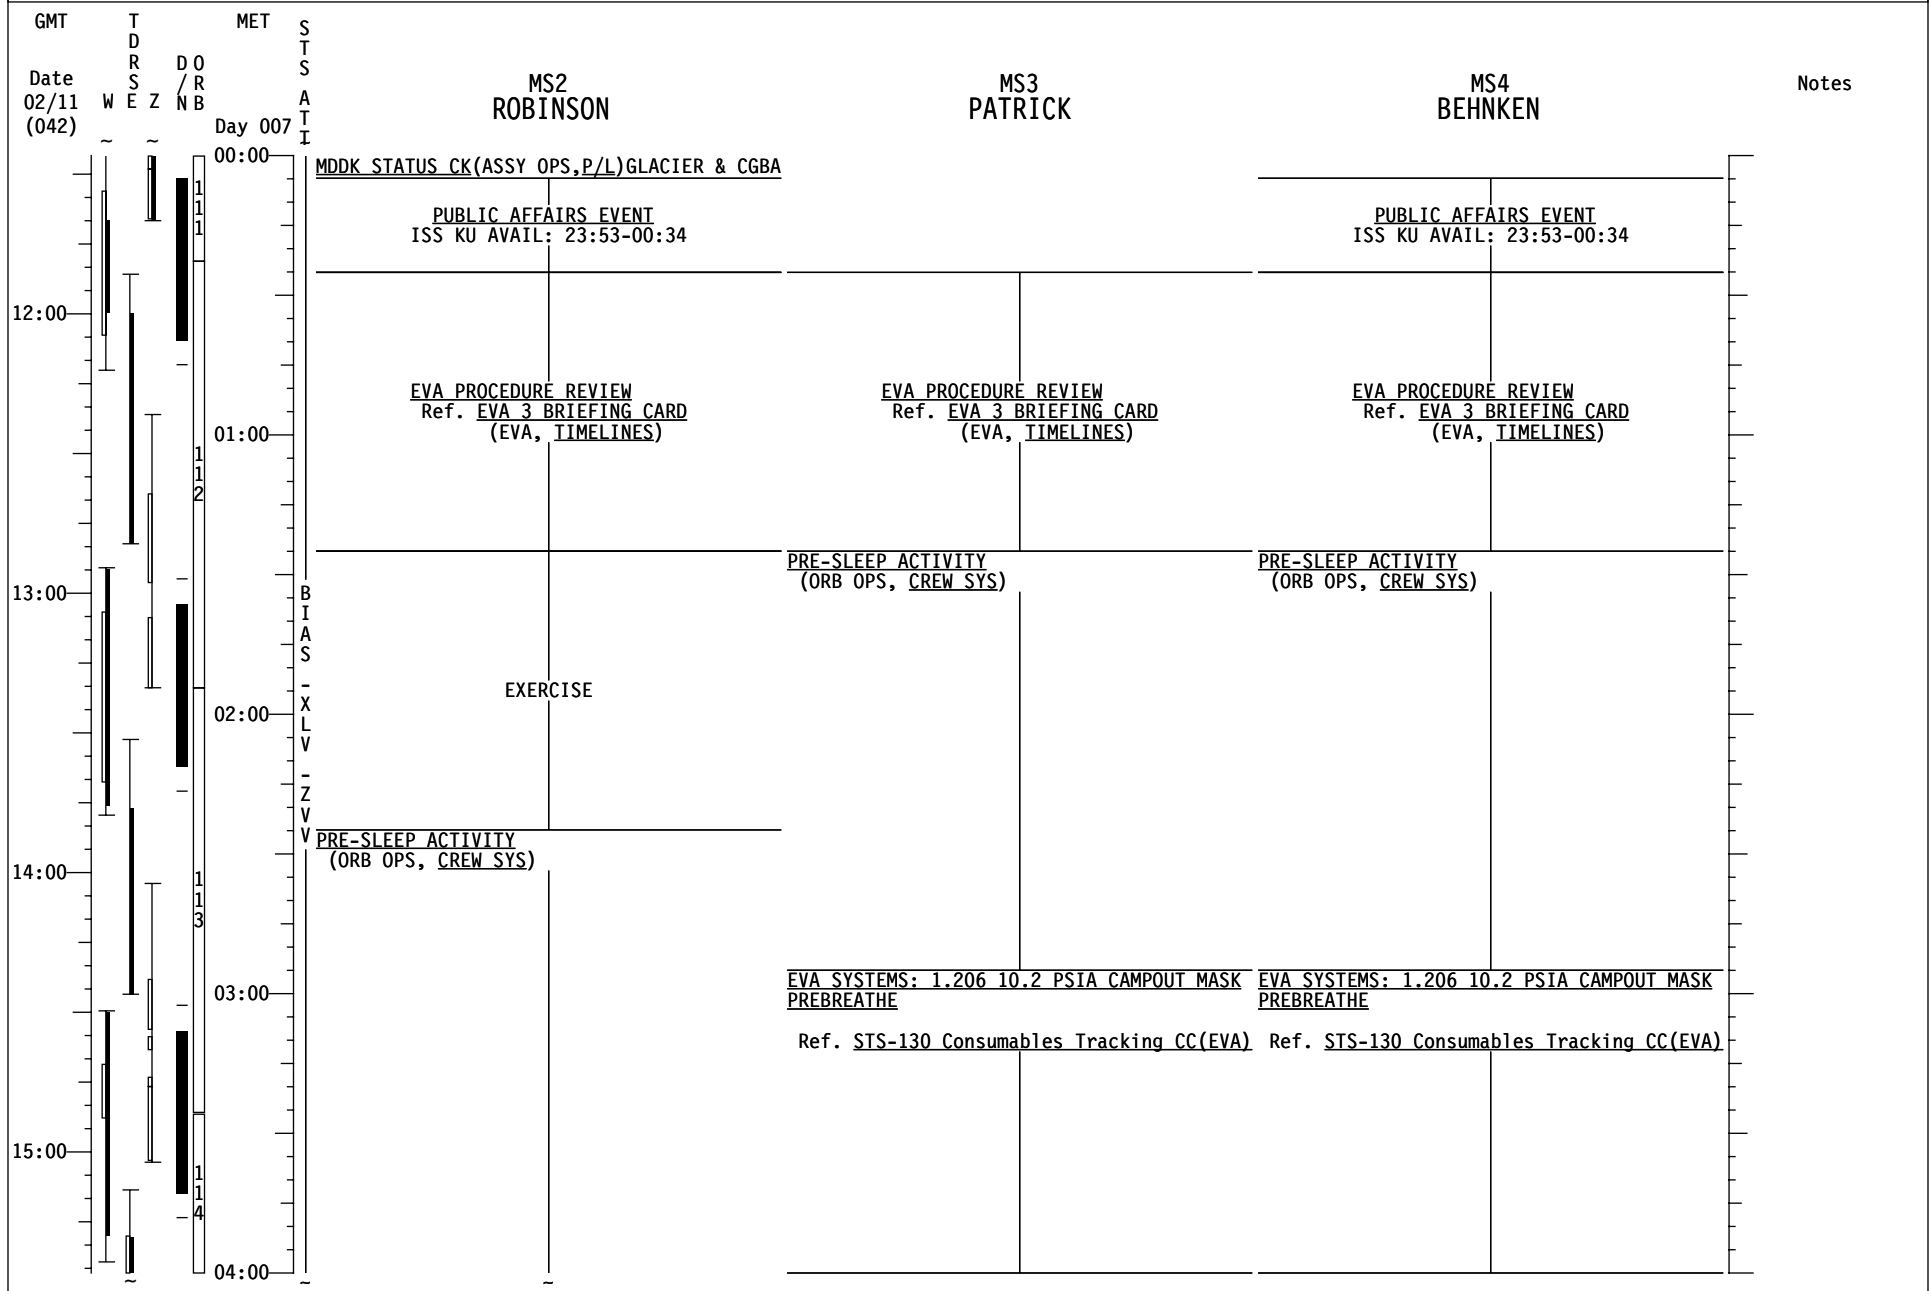

STS-130 FD08