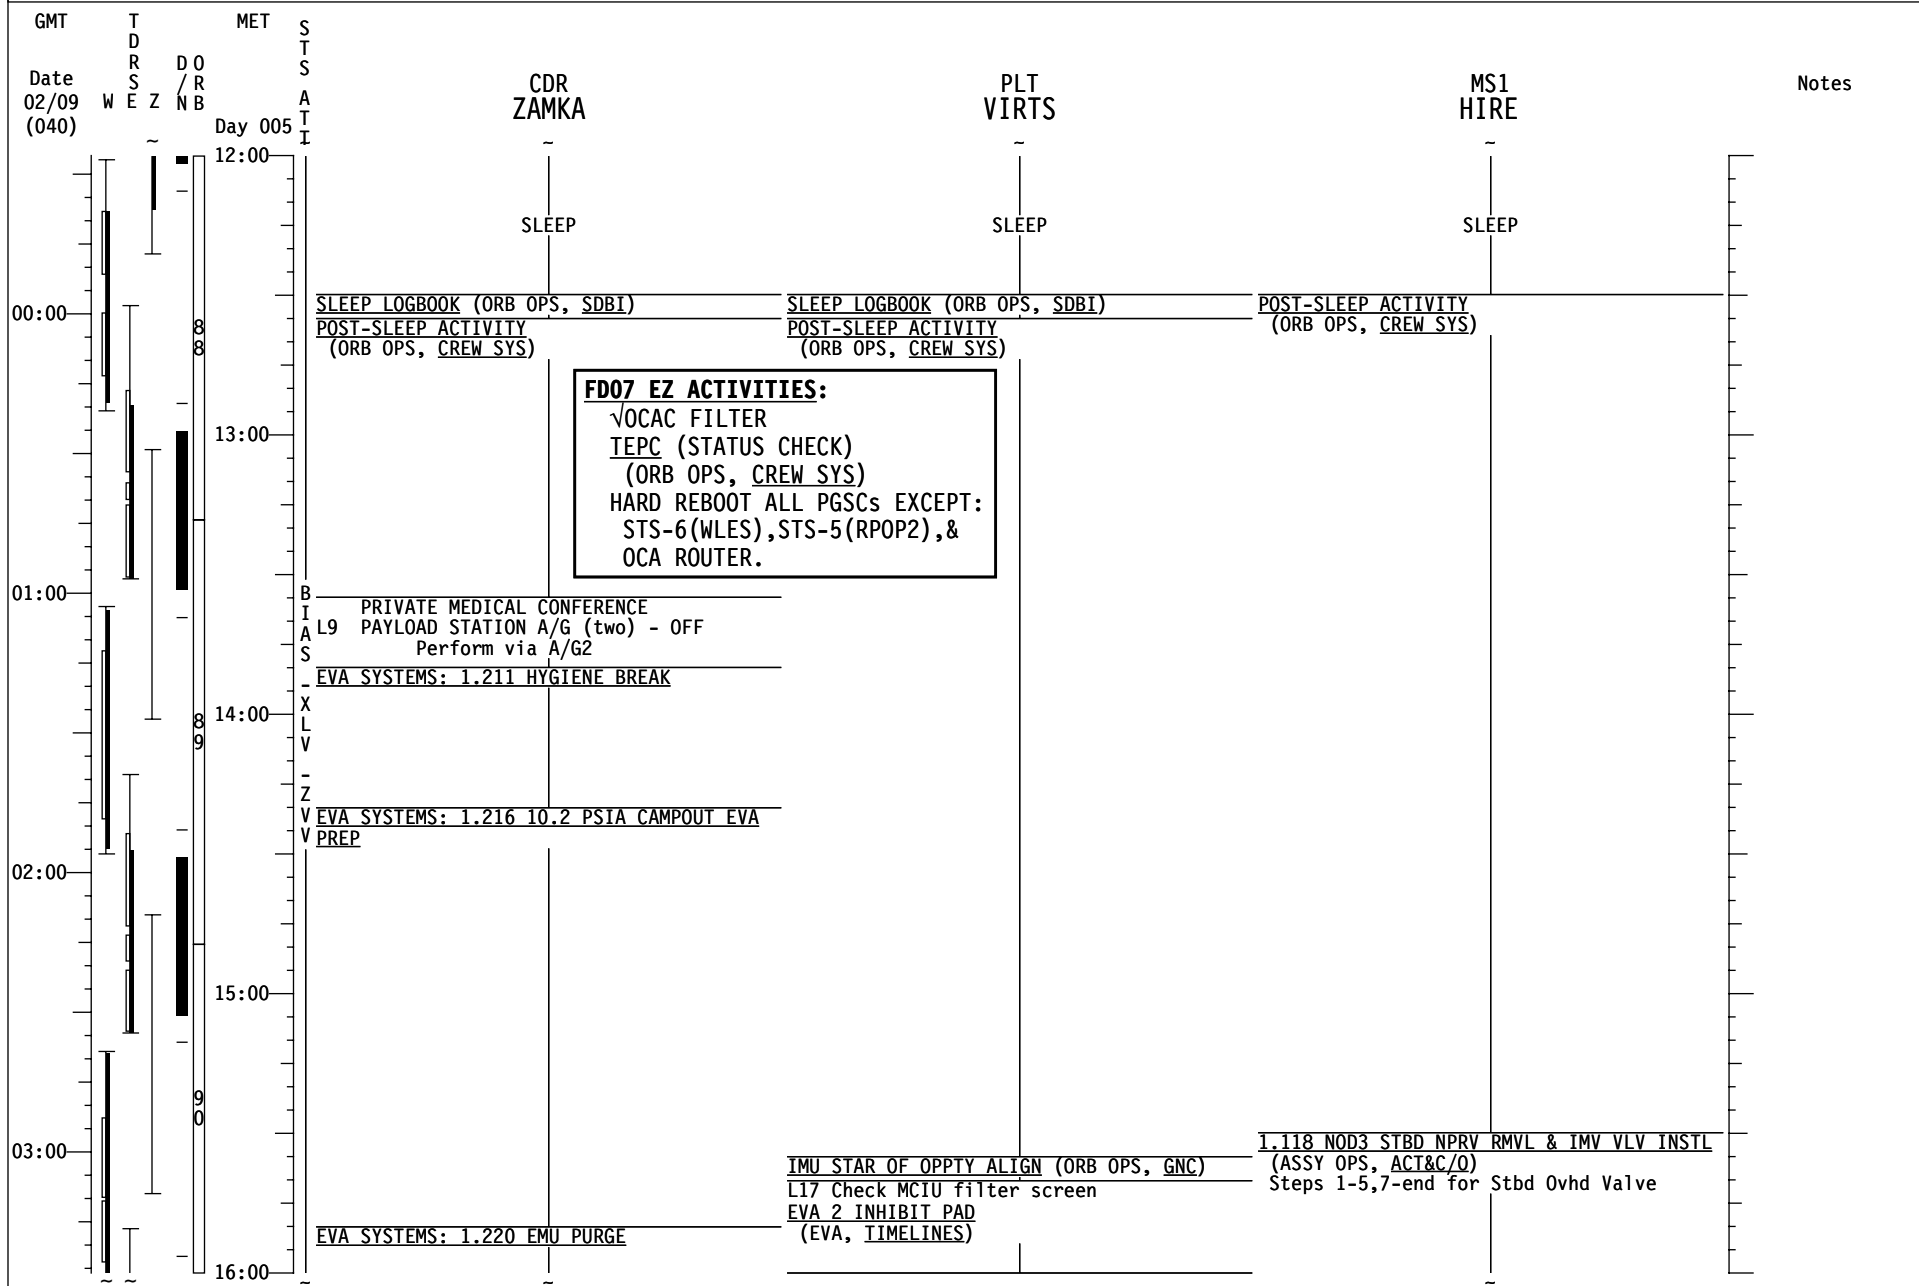

STS-130 FD06

STS-130 FD06

STS-130 FD06

STS-130 FD06

STS-130 FD07

STS-130 FD07

STS-130 FD07

GMT	TDRS W E Z	MET D O R B N B	S T S A T T I	CDR ZAMKA	PLT VIRTS	MS1 HIRE	Notes
Date 02/10 (041)		Day 005					
16:00				EVA SYSTEMS: 1.220 EMU PURGE EVA SYSTEMS: 1.225 EMU PREBREATHE	P/TV07 EVA (PHOTO/TV, SCENES) Perform SETUP	1.118 NOD3 STBD NPRV RMVL & IMV VLV INSTL (ASSY OPS, ACT&C/O) Steps 1-5,7-end for Stbd Ovhd Valve	
04:00					ISP STOWAGE TRANSFER Ref. Transfer List	ISP STOWAGE TRANSFER Ref. Transfer List	
17:00				EVA SYSTEMS: CREWLOCK DEPRESS/REPRESS (CC)			
05:00				EVA SYSTEMS: CREWLOCK POST DEPRESS (CC) PRLA CLOSE (ORB OPS, PRLA)			
18:00					ISP STOWAGE TRANSFER Ref. Transfer List	ISP STOWAGE TRANSFER Ref. Transfer List	
06:00				EXERCISE			
19:00				P/TV07 EVA (PHOTO/TV, SCENES) Perform OPS			
07:00					1.172 CUPOLA VEST DEPRESS (NODE 3 PORT) (ASSY OPS, ACT&C/O) Steps 1-5	1.172 CUPOLA VEST DEPRESS (NODE 3 PORT) (ASSY OPS, ACT&C/O) Steps 1-5	
20:00							