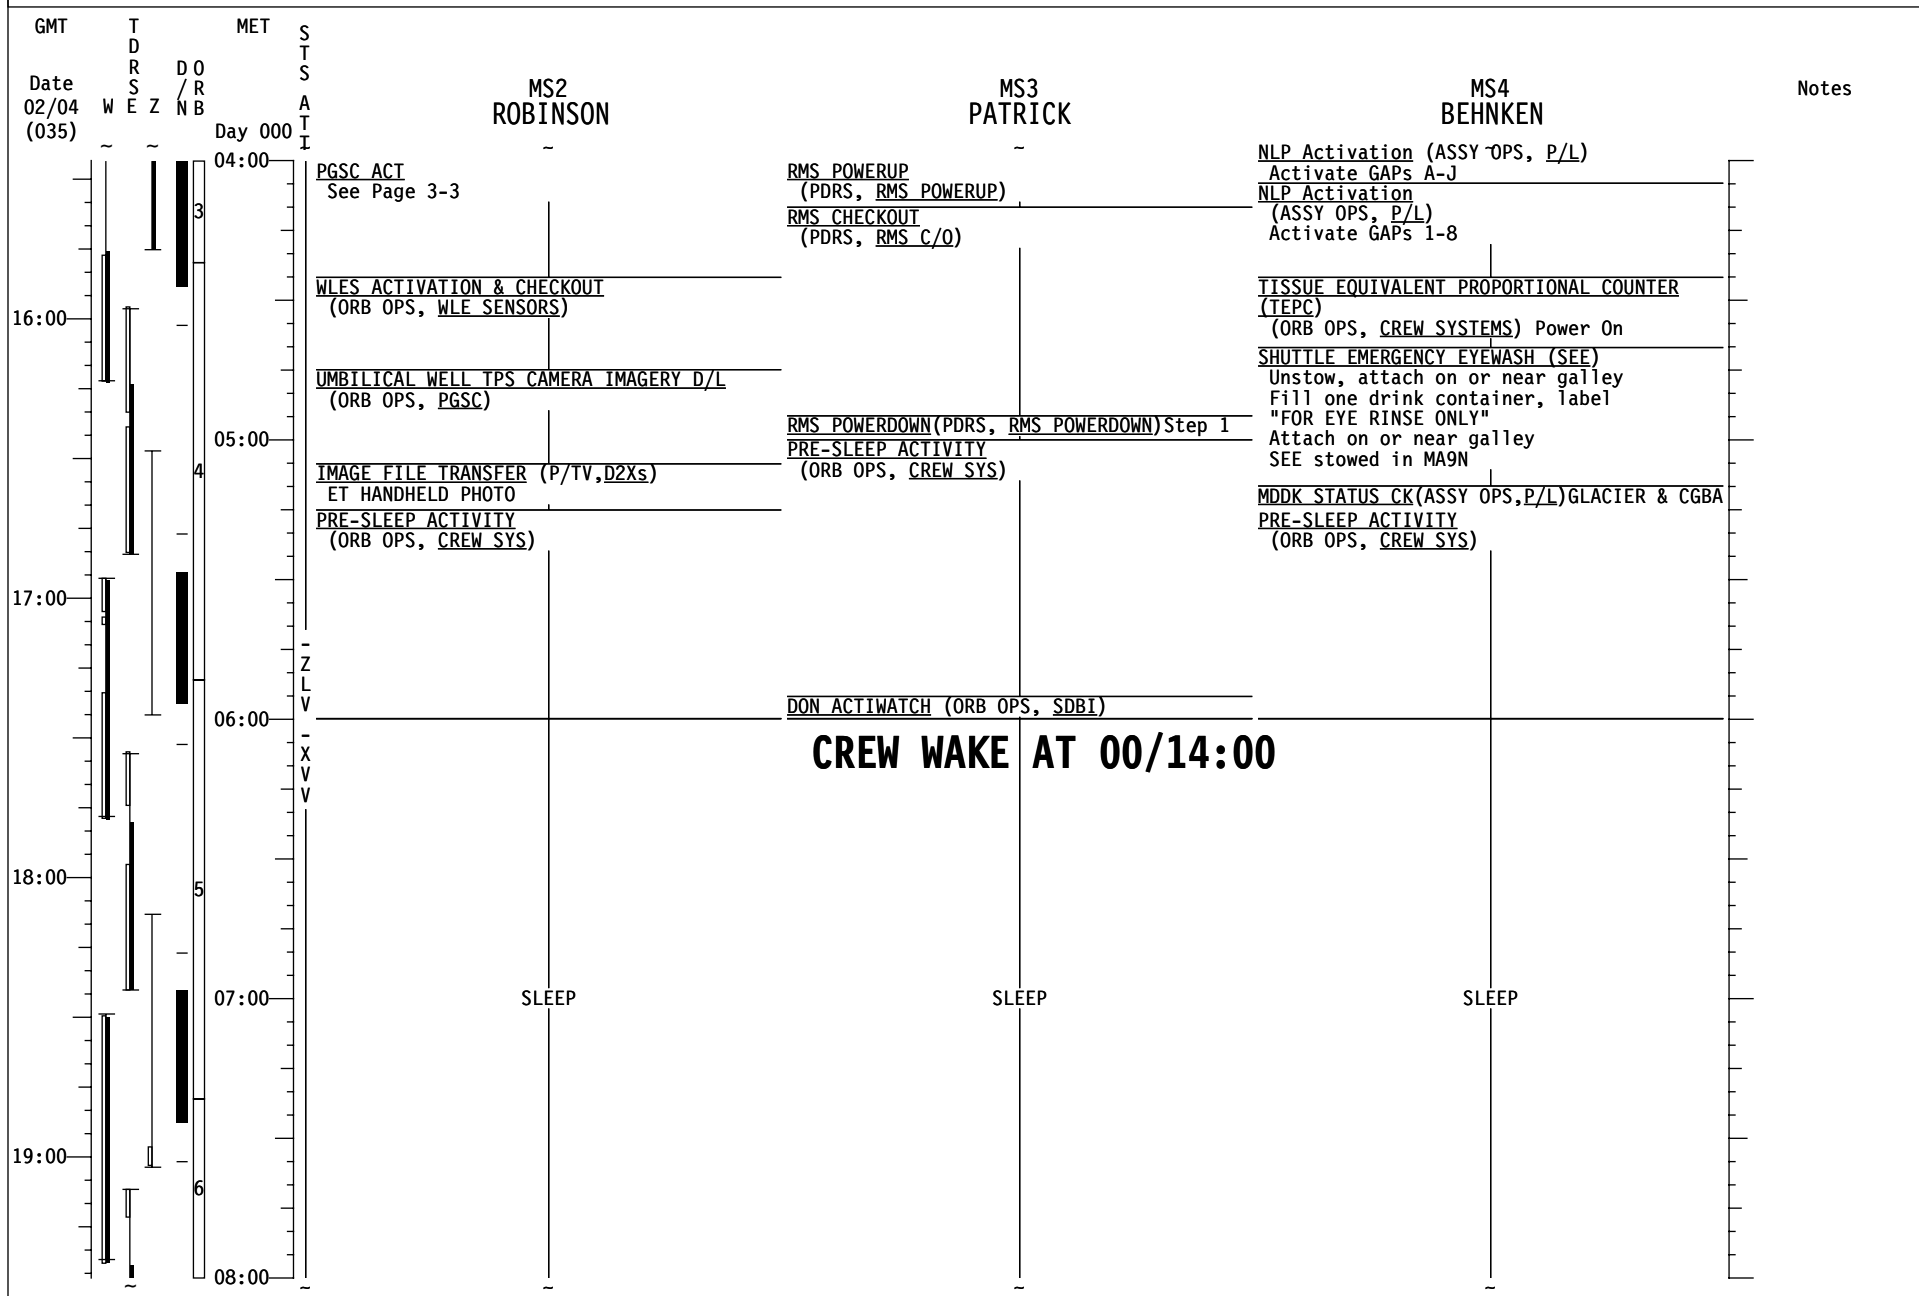

STS-130 FD01