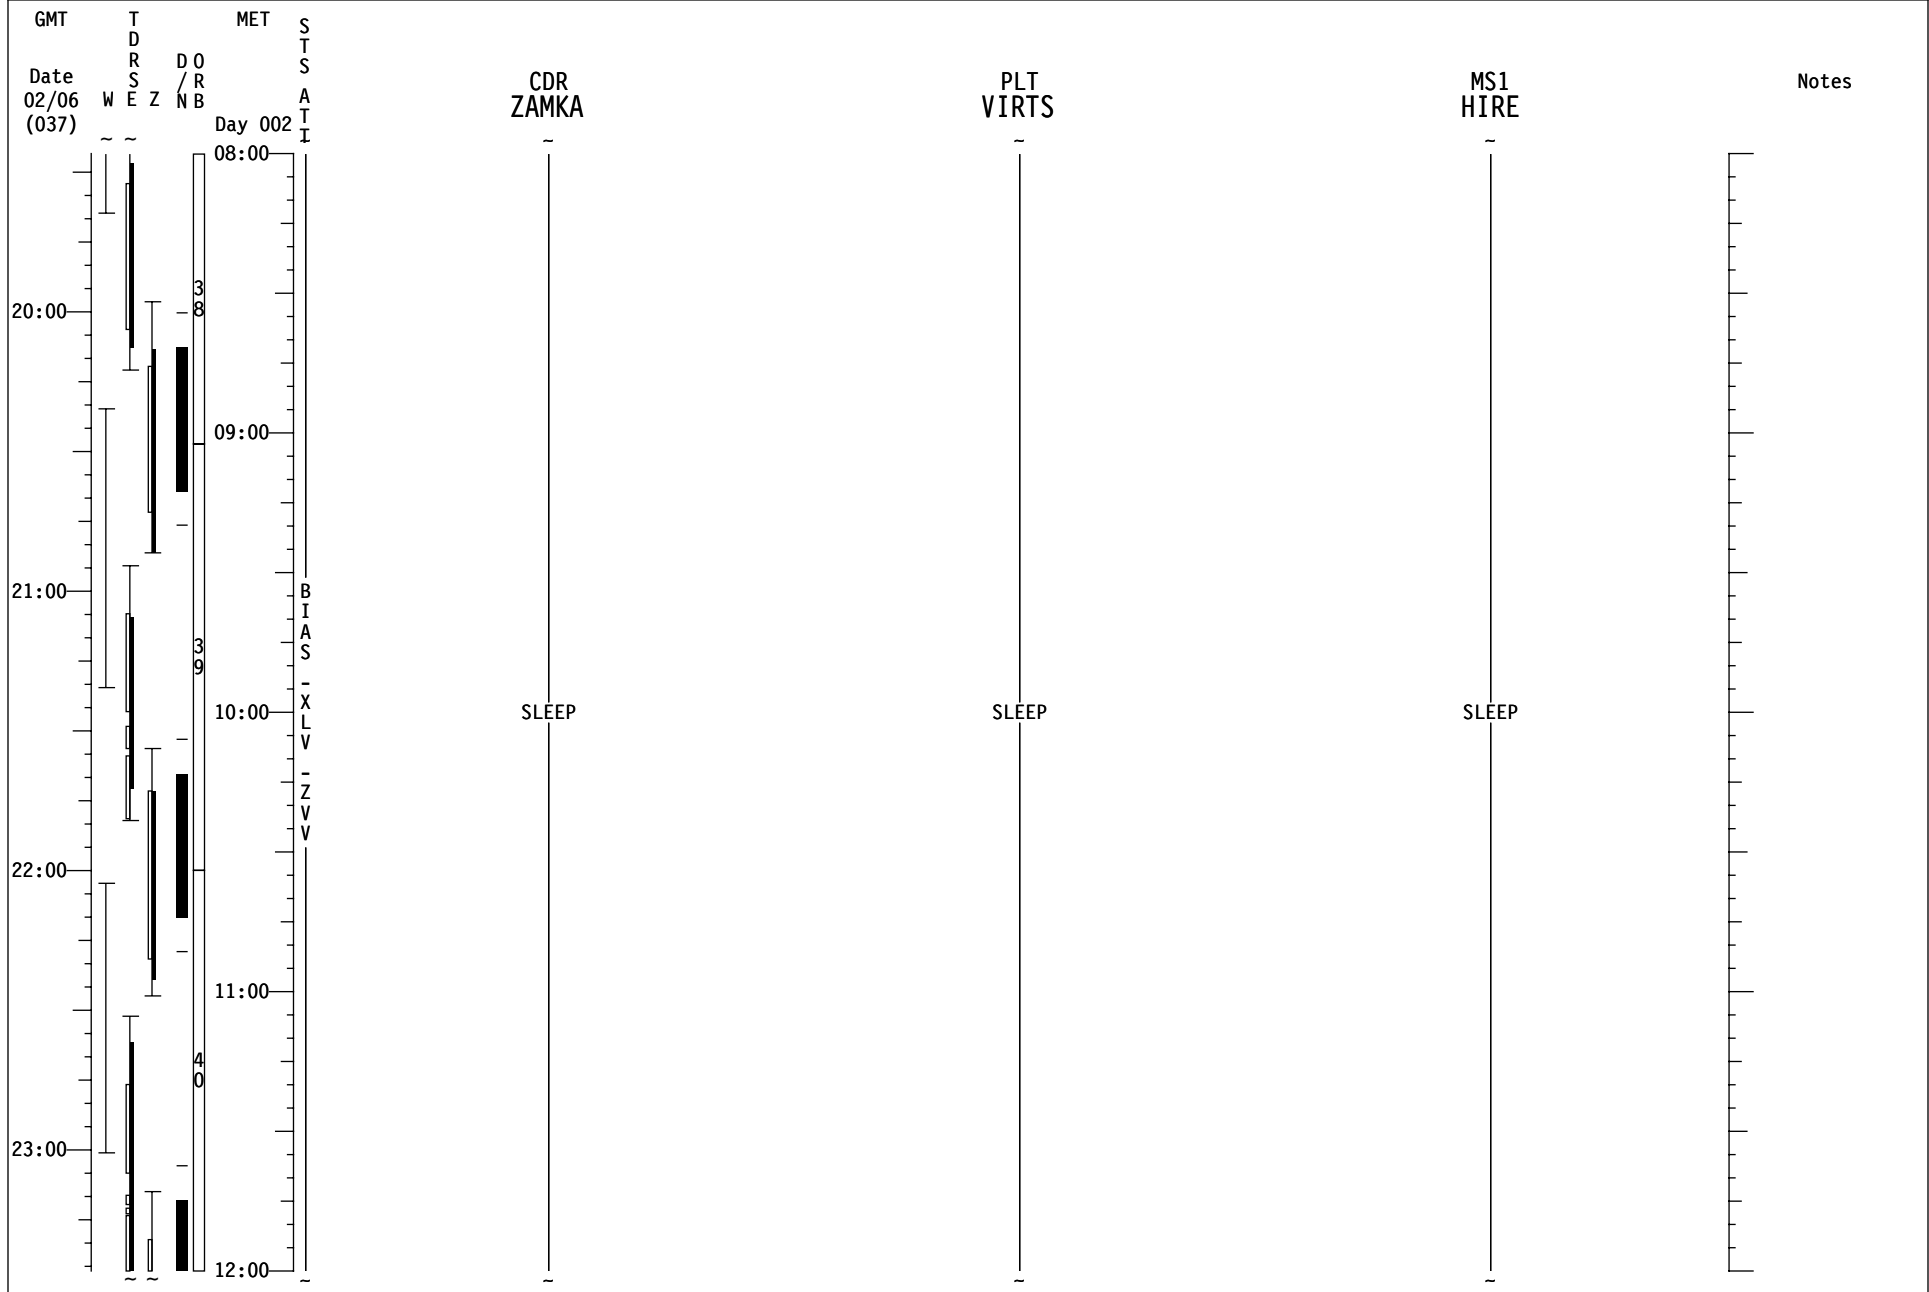

STS-130 FD03

STS-130 FD03

STS-130 FD03

STS-130 FD03

STS-130 FD04

STS-130 FD04

STS-130 FD04

GMT	T D R S W E Z	MET Day 002	S T S A T I	CDR ZAMKA	PLT VIRTS	MS1 HIRE	Notes
02/07 (038)							
04:00							
05:00							
06:00							
07:00							
20:00							
16:00				MIDDECK TRANSFER Ref. Transfer List	IMU STAR OF OPPTY ALIGN (ORB OPS, GNC) L17 Check MCIU filter screen	TRANSFER UPDATE Ref. Transfer List & MSG XXX	
17:00				SHUTTLE/ISS H2O CONTAINER FILL (HC) (ORB OPS, ECLS) Init Fill #1 Ref MSG XXX	JOINT OPS: 3.120 PREBREATHE USING SHUTTLE O2 SETUP Steps 2-6, Ground will perform steps 2.4 and 6.14	EXERCISE	
18:00					P/TVO6 ROBOTICS OPERATIONS (PHOTO/TV, SCENES) Perform SETUP	MIDDECK TRANSFER Ref. Transfer List	NO EXERCISE WHILE DOUBLE GRAPPLD
19:00					EXERCISE		
19:00				SHUTTLE/ISS H2O CONTAINER FILL (HC) (ORB OPS, ECLS) Perform FILL TERMINATION			
19:00				CWC TRANSFER Transfer CWC to ISS			
19:00				MIDDECK TRANSFER Ref. Transfer List	MIDDECK TRANSFER Ref. Transfer List	SPINAL STAND HEIGHT SUBJECT Ref. MSG XXX SPINAL ELONG CREW DATA CLCT Ref. MSG XXX	
19:00						MIDDECK TRANSFER Ref. Transfer List	
19:21-19:57				PUBLIC AFFAIRS EVENT ISS KU AVAIL: 19:21-19:57	PUBLIC AFFAIRS EVENT ISS KU AVAIL: 19:21-19:57	PUBLIC AFFAIRS EVENT ISS KU AVAIL: 19:21-19:57	
20:00				MEAL	MEAL	MEAL	