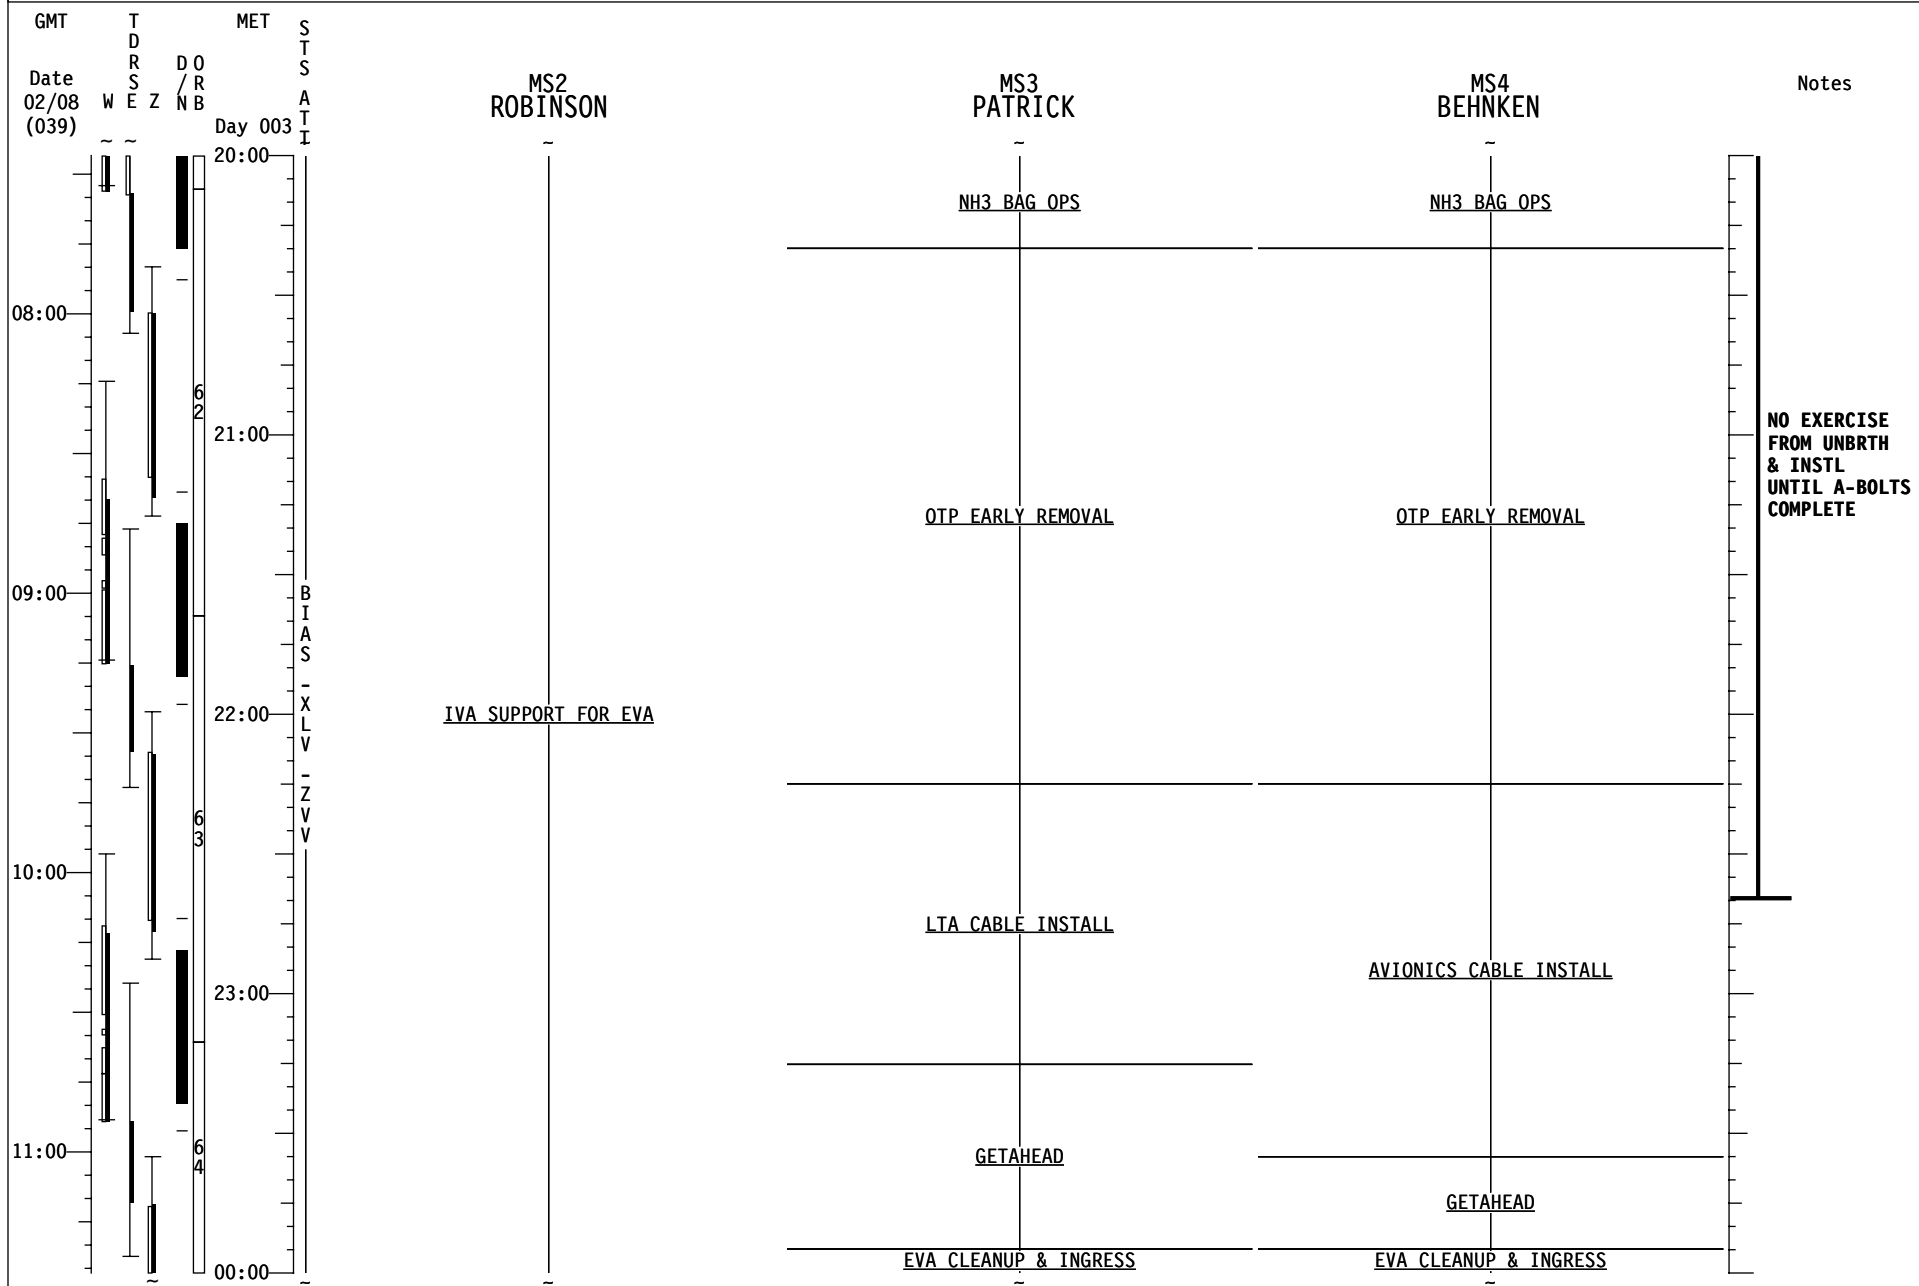

STS-130 FD05

NO EXERCISE FROM UNBERTH & INSTL UNTIL A-BOLTS COMPLETE

STS-130 FD05

STS-130 FD05

STS-130 FD05

GMT	TDRS W E Z	MET Day 004	S T S A T I	CDR ZAMKA	PLT VIRTS	MS1 HIRE	Notes
00:00				P/TV07 EVA (PHOTO/TV, SCENES) Perform OPS	MIDDECK TRANSFER Ref. Transfer List	MIDDECK TRANSFER Ref. Transfer List	
				EVA SYSTEMS: PRE REPRESS (CC) EVA SYSTEMS: CREWLOCK DEPRESS/REPRESS (CC)			
12:00				EVA SYSTEMS: 1.240 POST EVA With H2O Recharge	After NODE 3 INSTALL: VA/FREE/VERN DAP Permanent Edit: A12:CA=7, B12:CA=7	Verify Node 1 Port Hatch Latched, then: 1.117 NODE 1/NODE 3 VEST PRESS & LEAK CK (ASSY OPS, ACT&C/O) Steps 6-8	
				Ref. STS-130 Consumables Tracking CC(EVA) Ref. STS-130 Battery Recharge Plan (EVA)	FILTER CLEANING (IFM, SCHEDULED MAINTENANCE) Inspect filters and clean as necessary		
13:00					TV (ILLUMINATOR OPS) (PHOTO/TV, CC) ILLUMINATORS ON - ALL	1.117 NODE 1/NODE 3 VEST PRESS & LEAK CK (ASSY OPS, ACT&C/O) Steps 9-10	
					PRE-SLEEP ACTIVITY (ORB OPS, CREW SYS)	TRANSFER TAGUP Coordinate with transfer counterpart	
14:00				EVA SYSTEMS: 1.605 BSA BATTERY RECHARGE INITIATE Ref. STS-130 Consumables Tracking CC(EVA) Ref. STS-130 Battery Recharge Plan (EVA)		TRANSFER BRIEF Call down status to MCC	
				PRE-SLEEP ACTIVITY (ORB OPS, CREW SYS)		CREW CHOICE DOWNLINK (CUE CARD, PLAYBACK) KU TDRW: 02:00-02:30	
				FLIGHT DIRECTOR CONFERENCE PRIVATE MEDICAL CONFERENCE L9 PAYLOAD STATION A/G (two) - OFF Perform via A/G2		PRE-SLEEP ACTIVITY (ORB OPS, CREW SYS)	
15:00				PRE-SLEEP ACTIVITY (ORB OPS, CREW SYS)			
04:00							