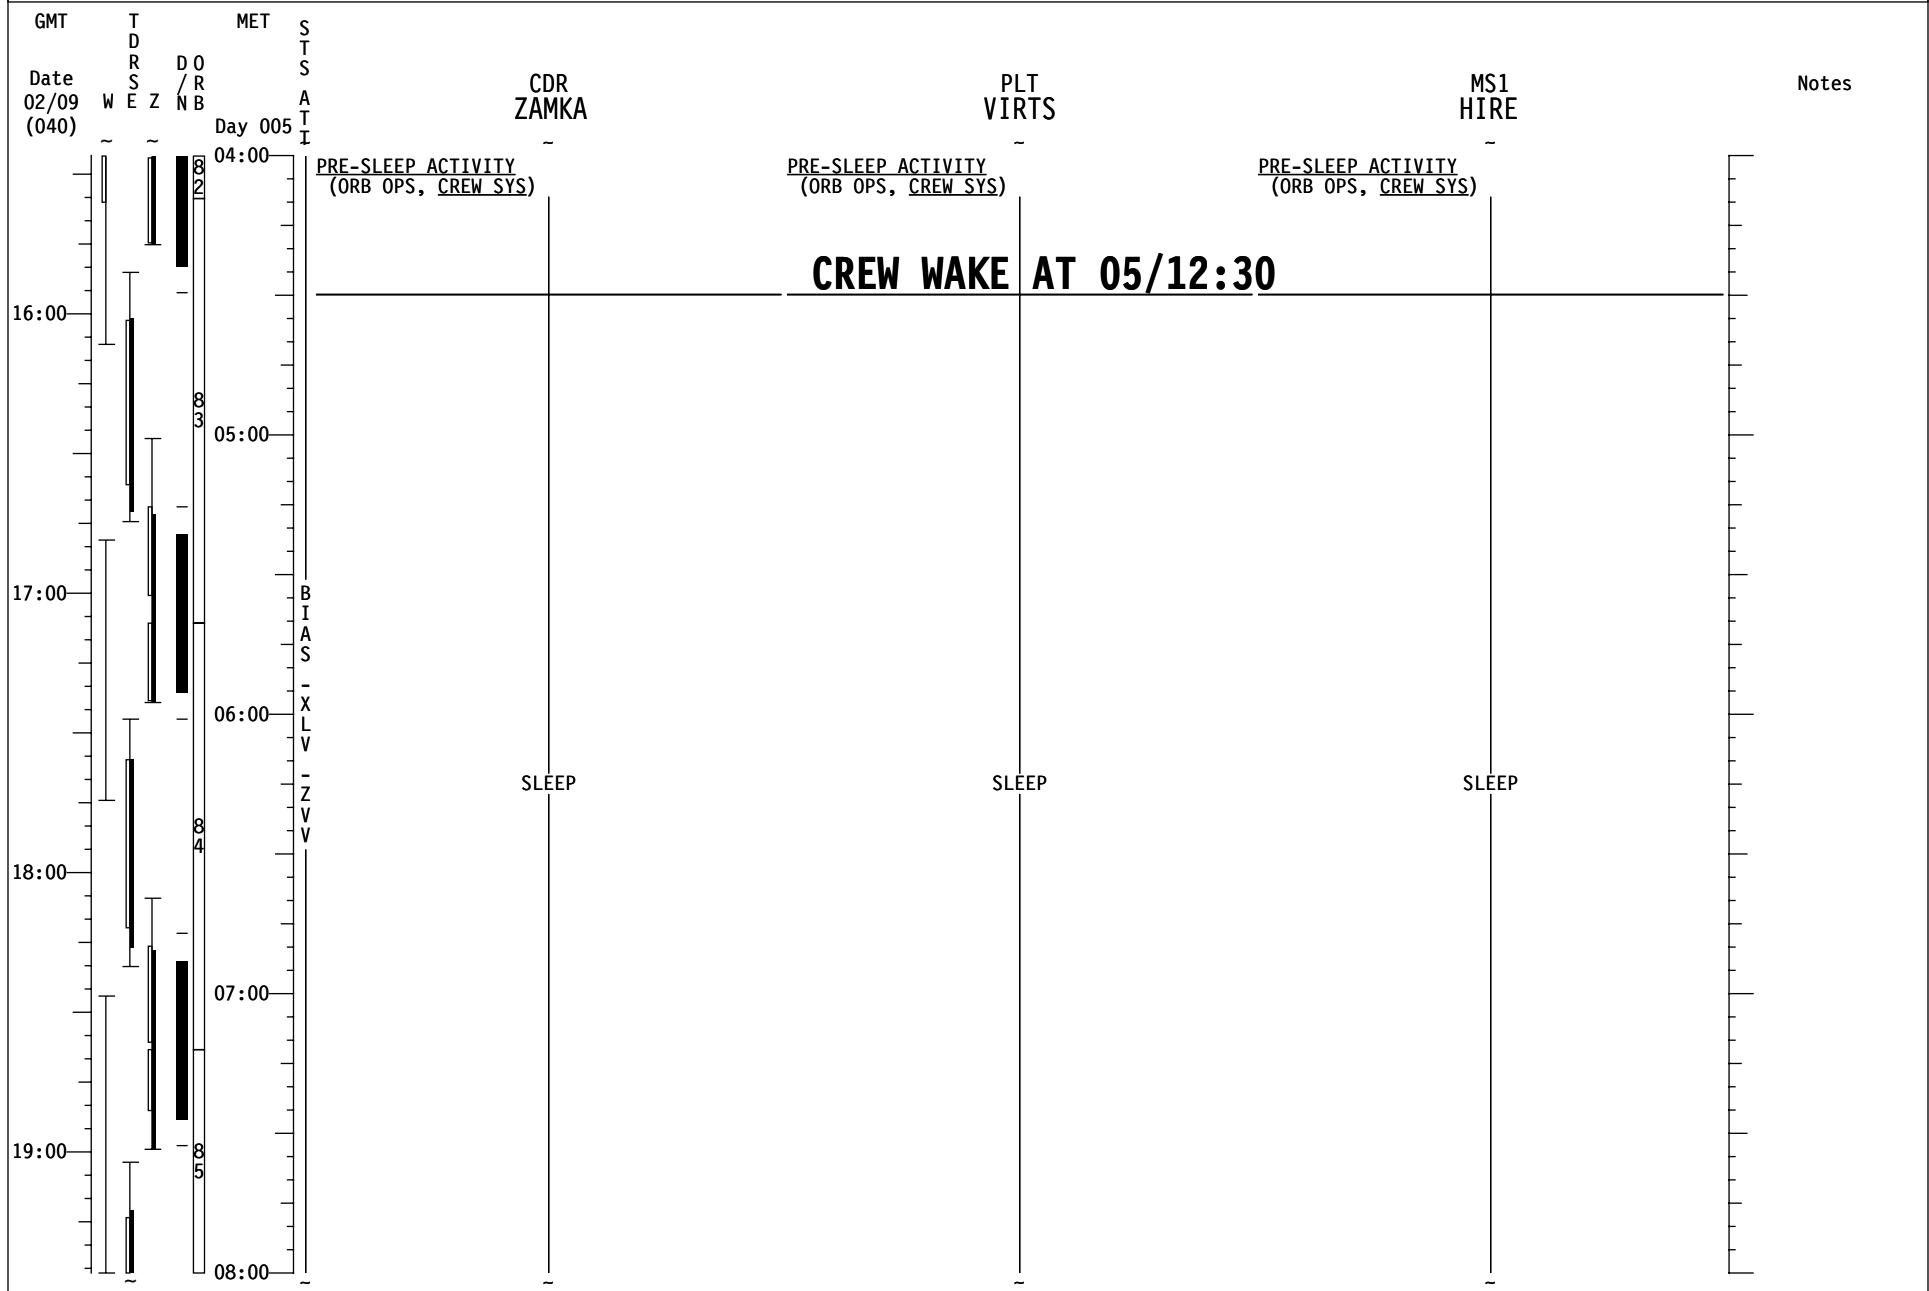

STS-130 FD06