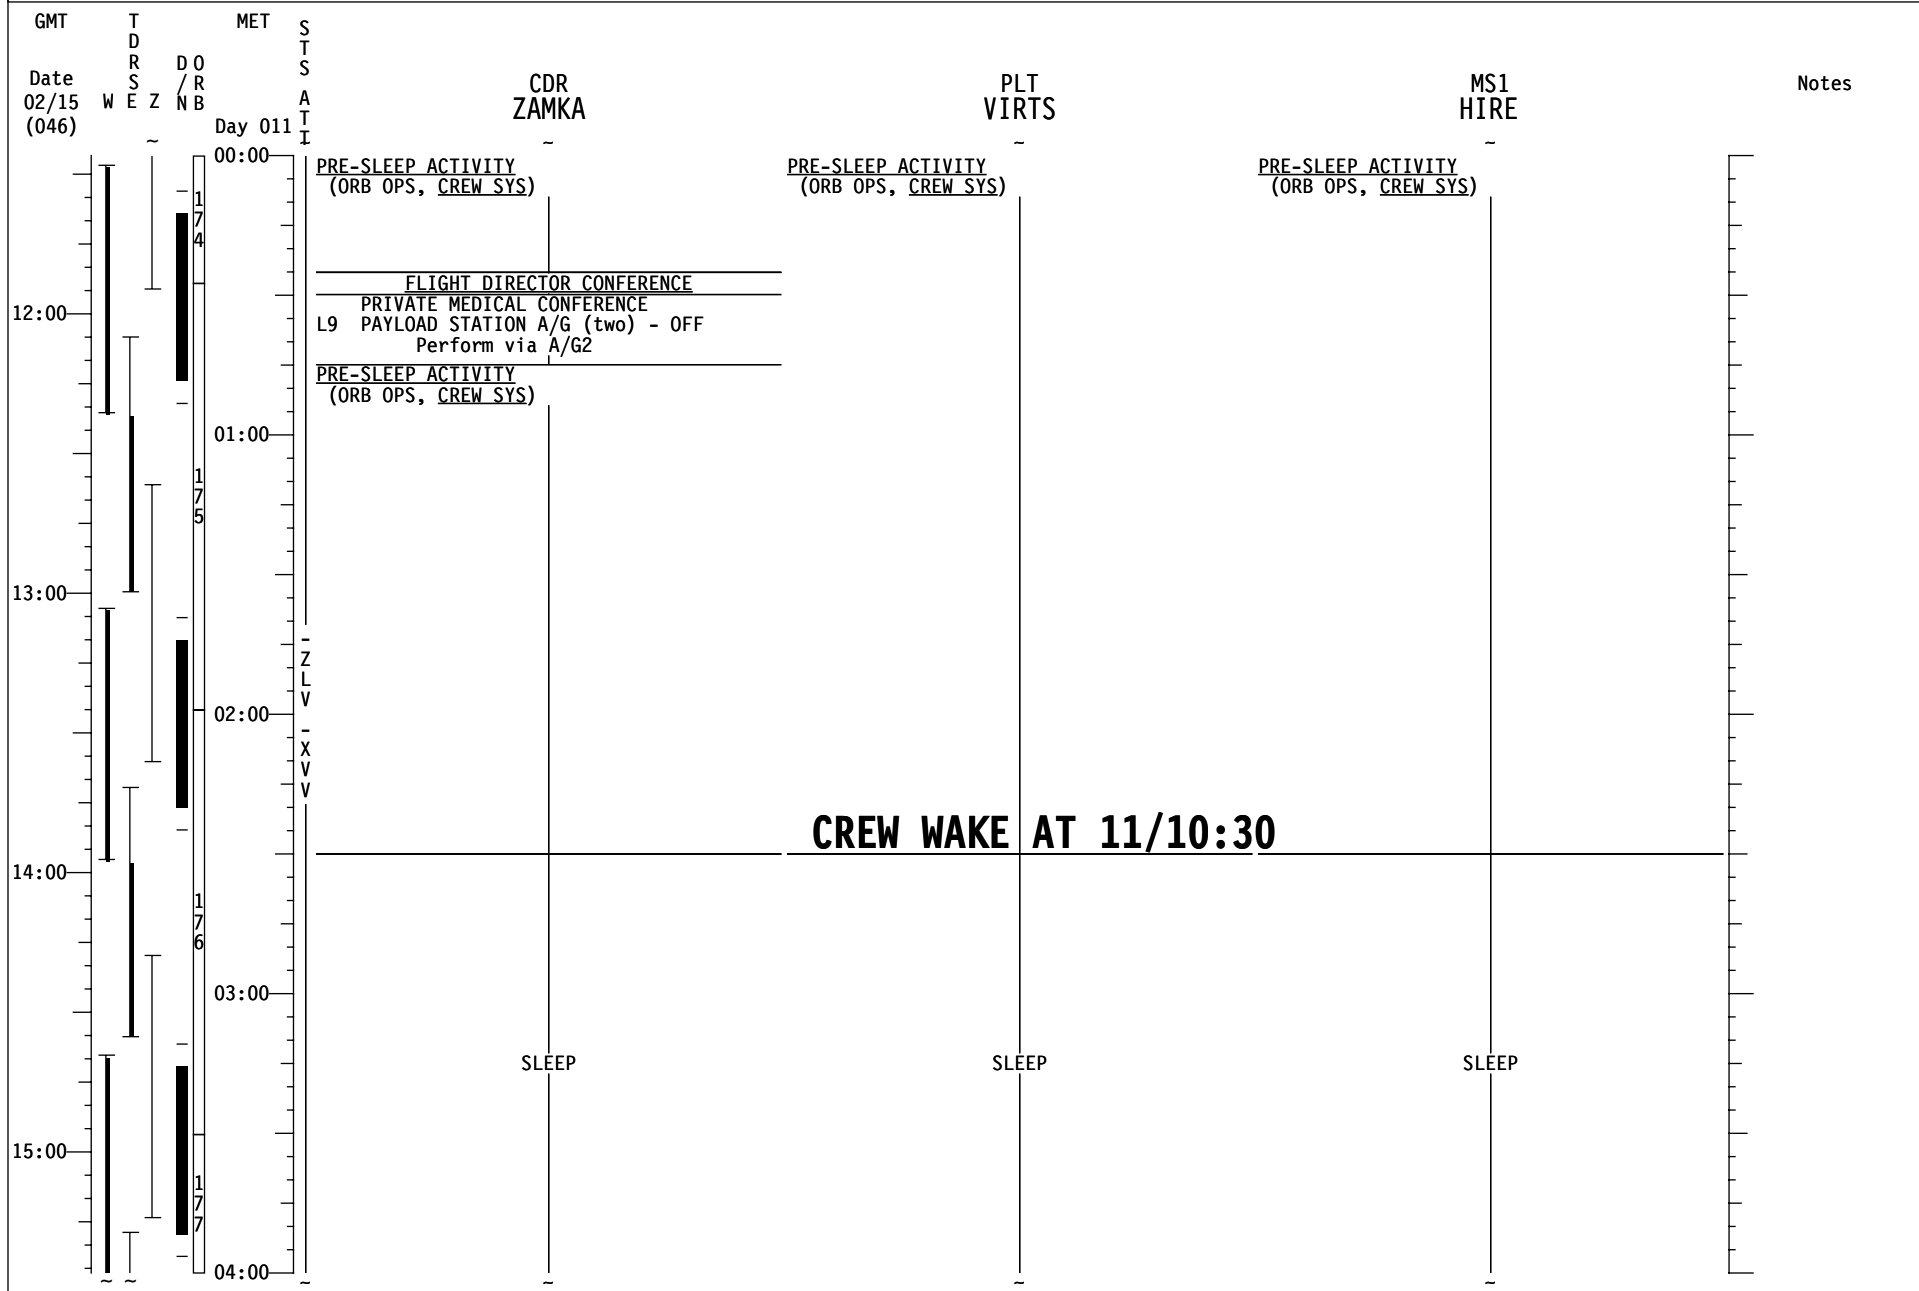

STS-130 FD12