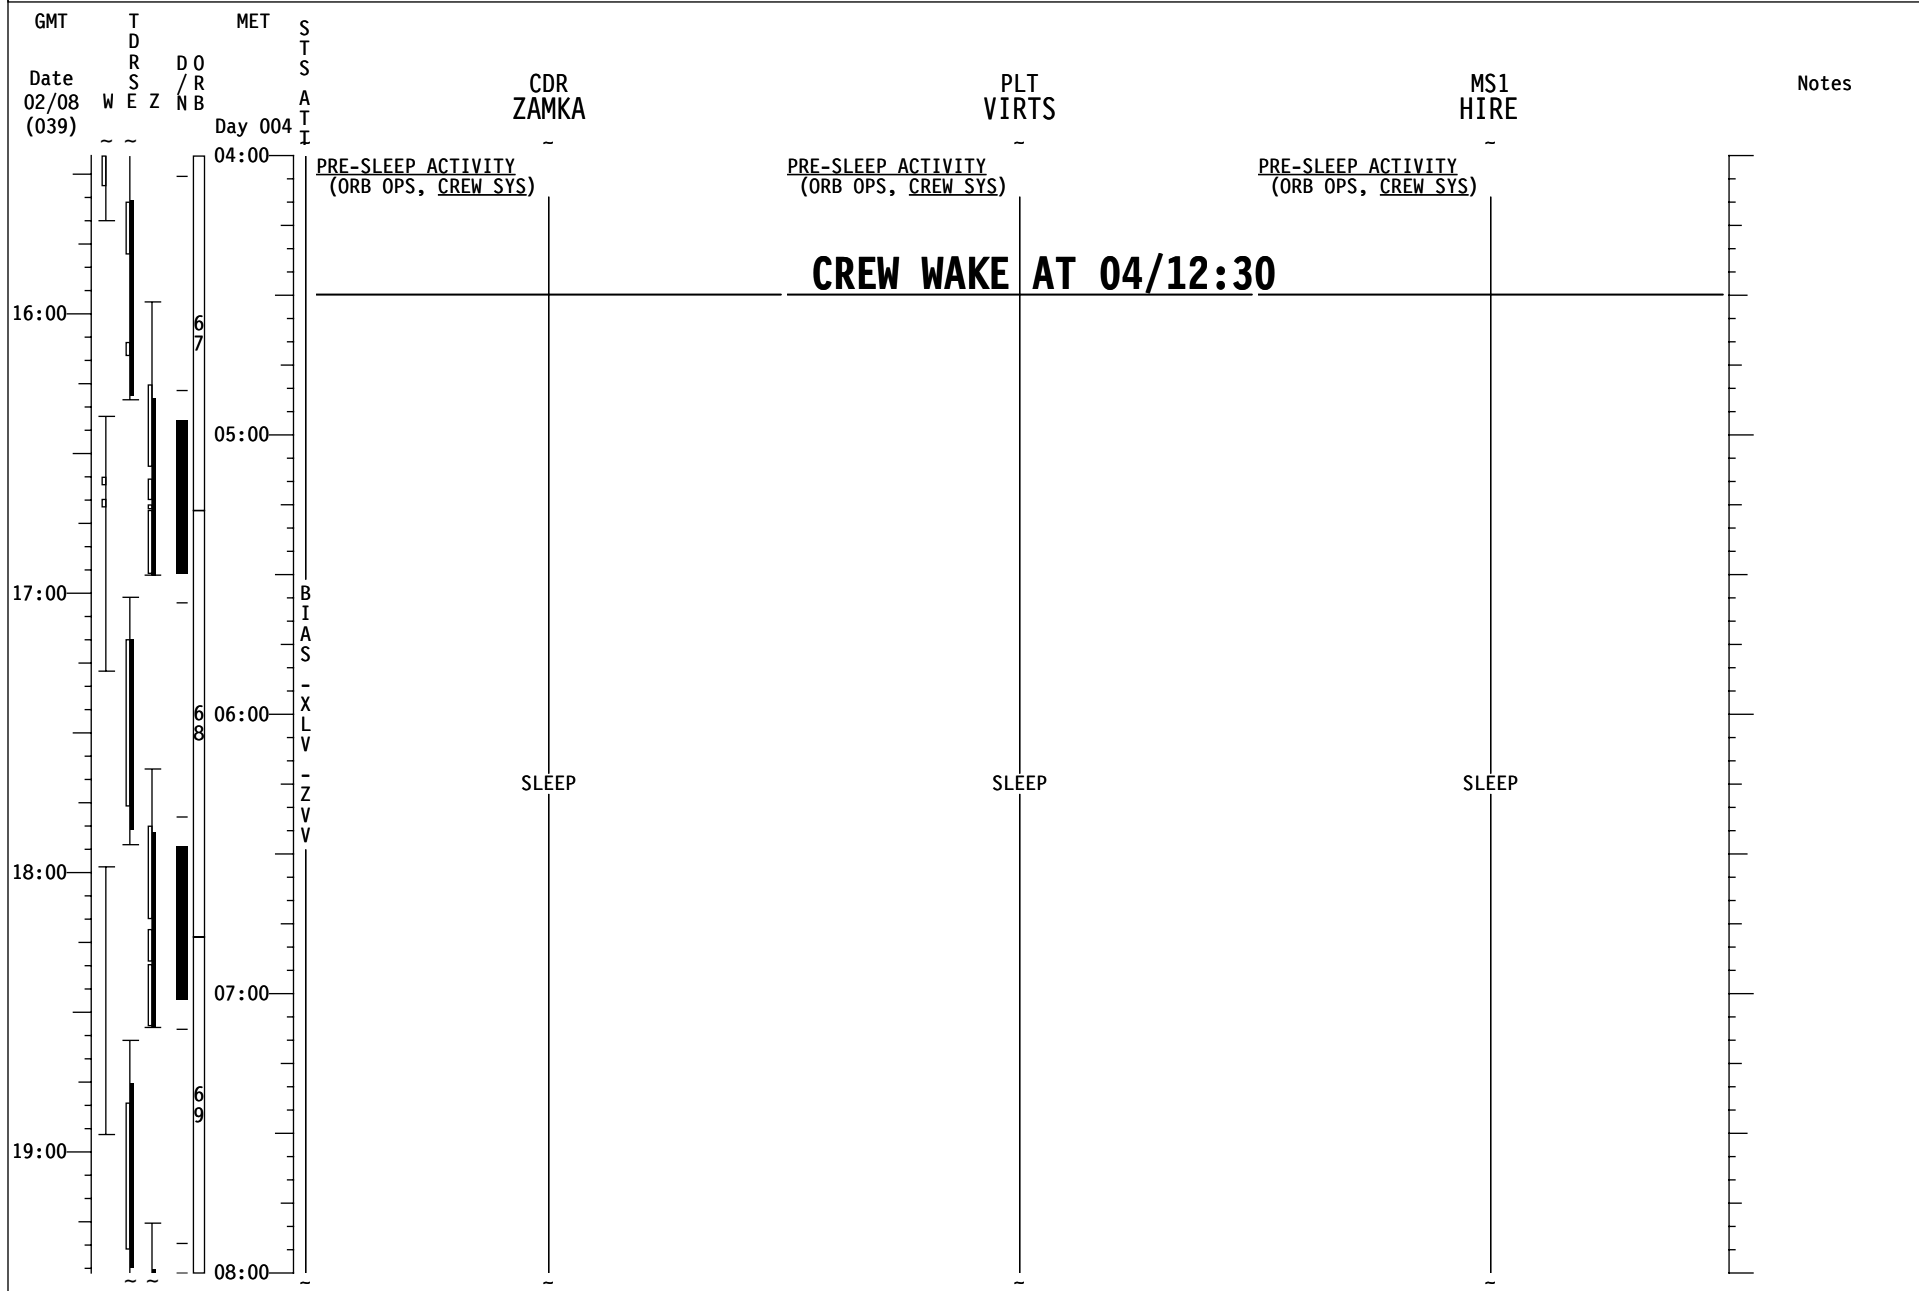

STS-130 FD05