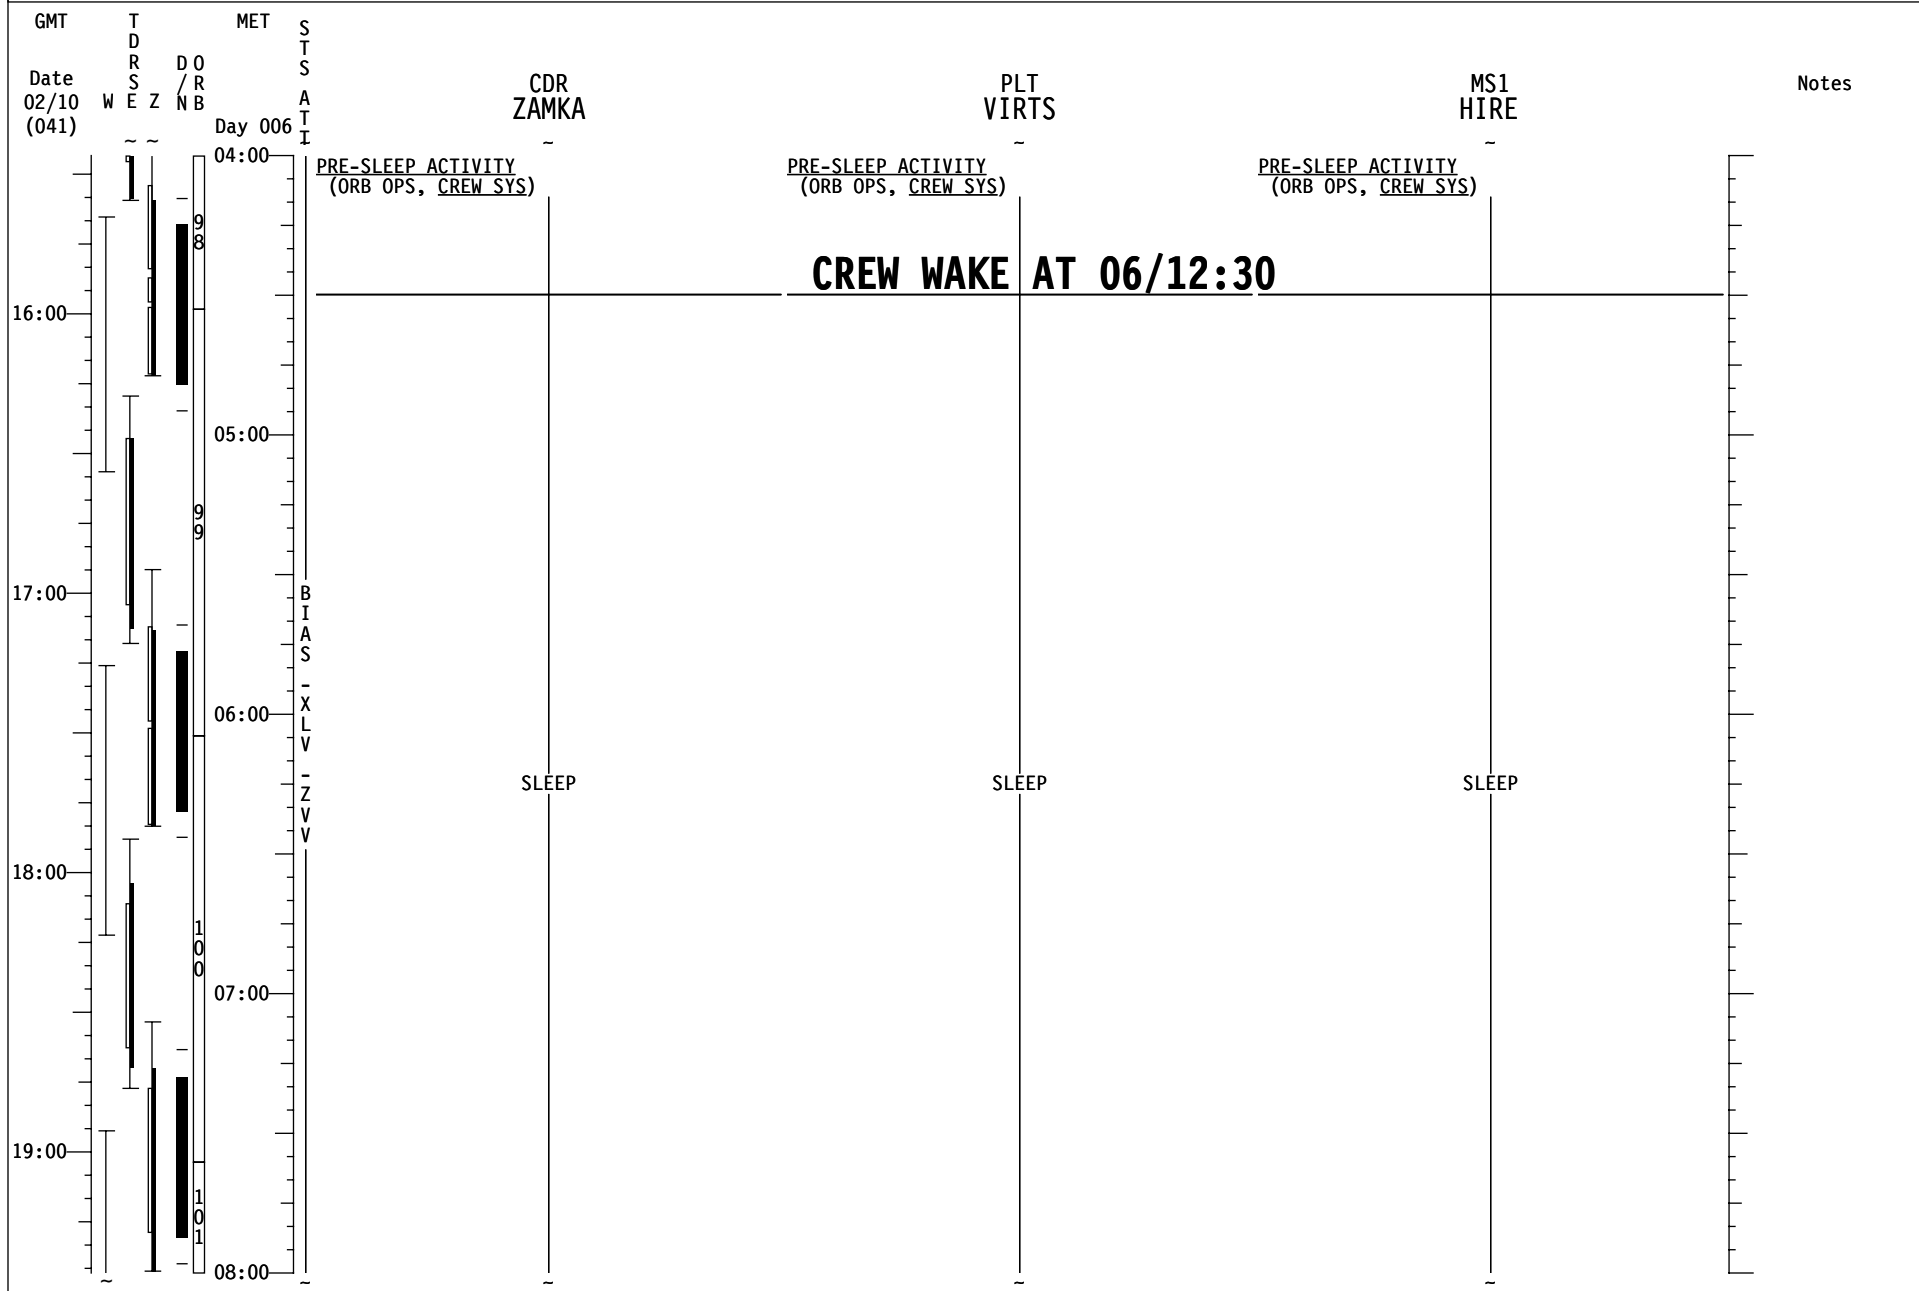

STS-130 FD07