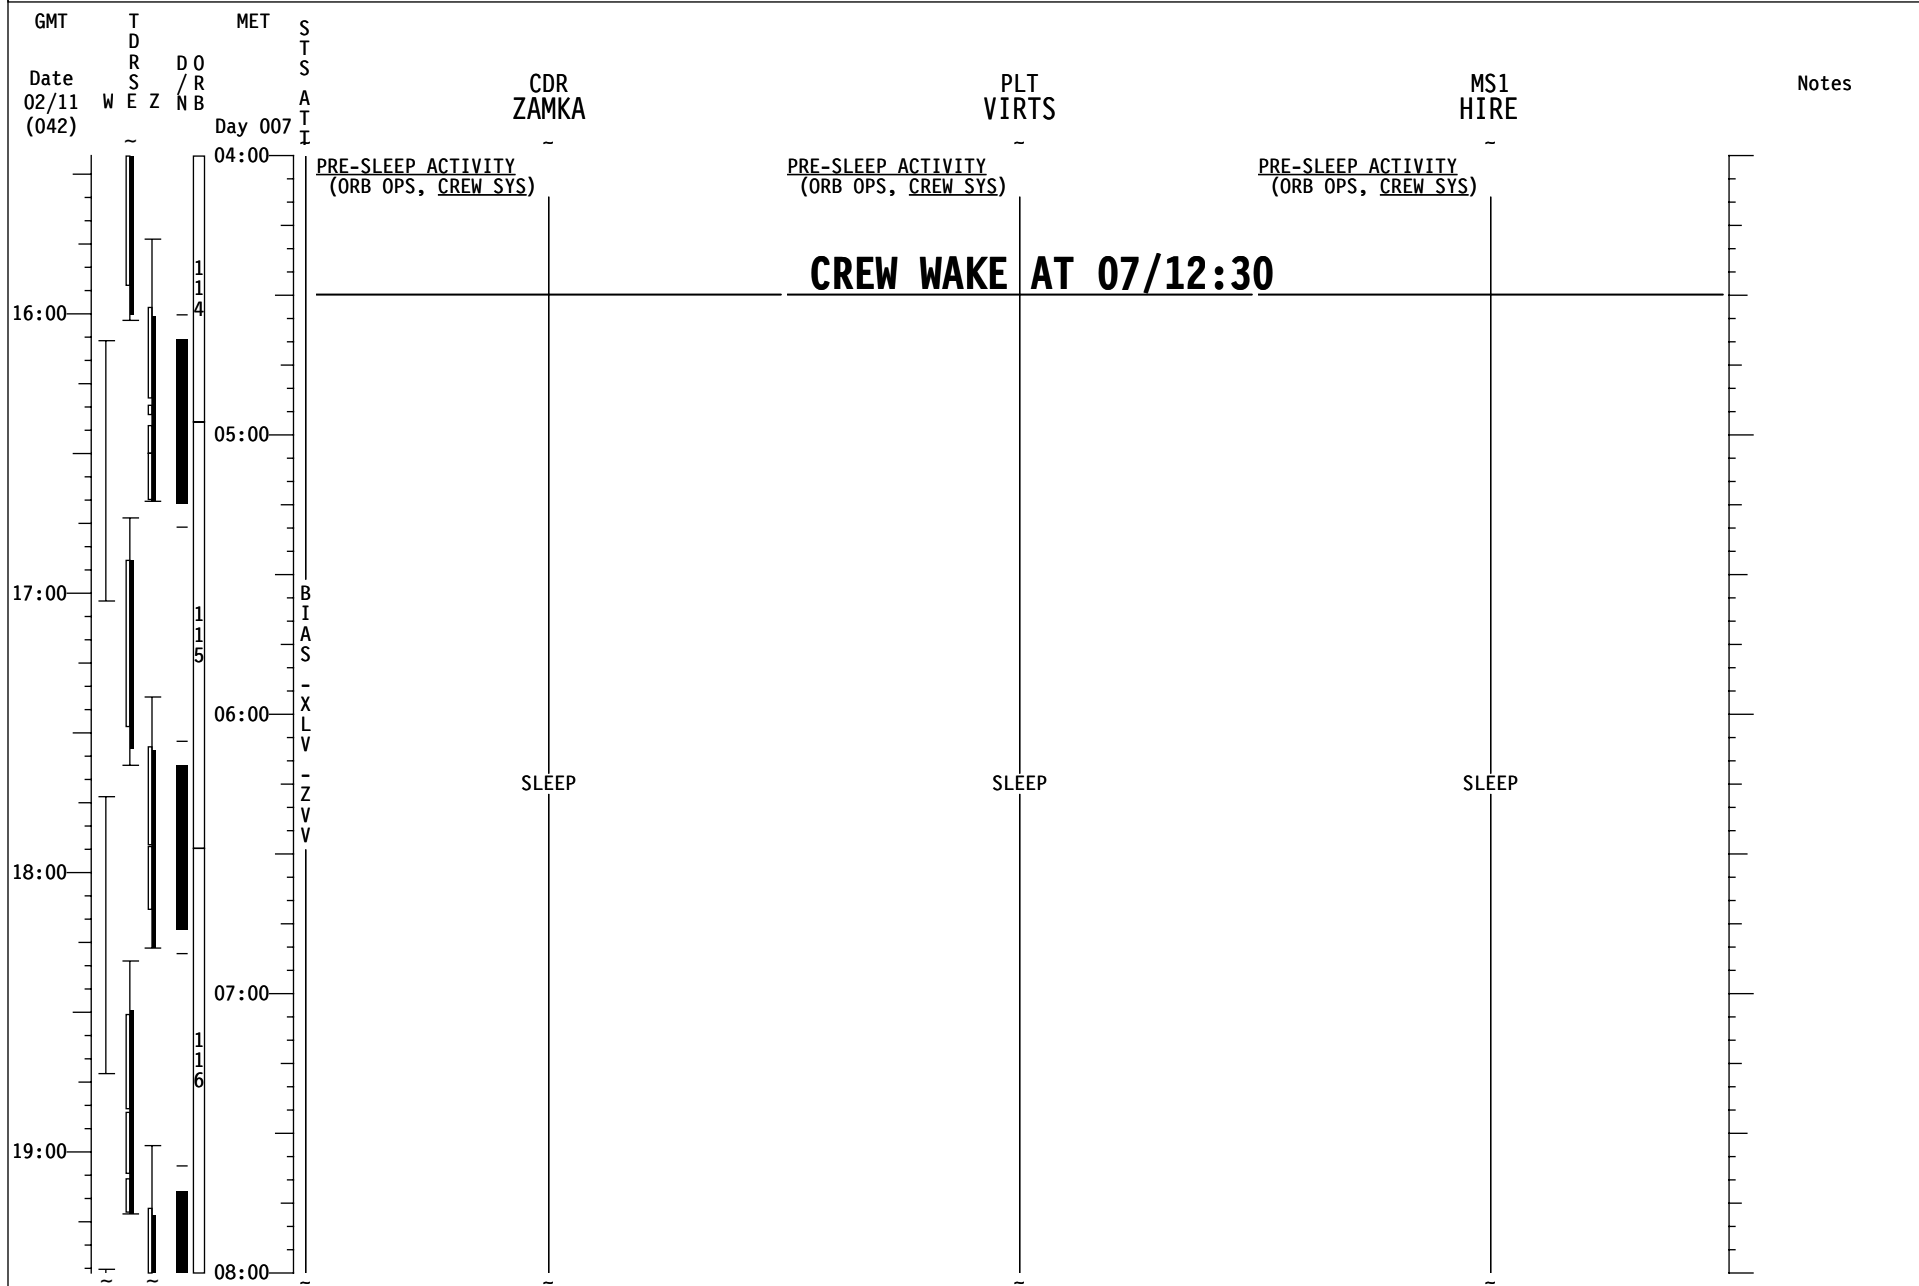

STS-130 FD08