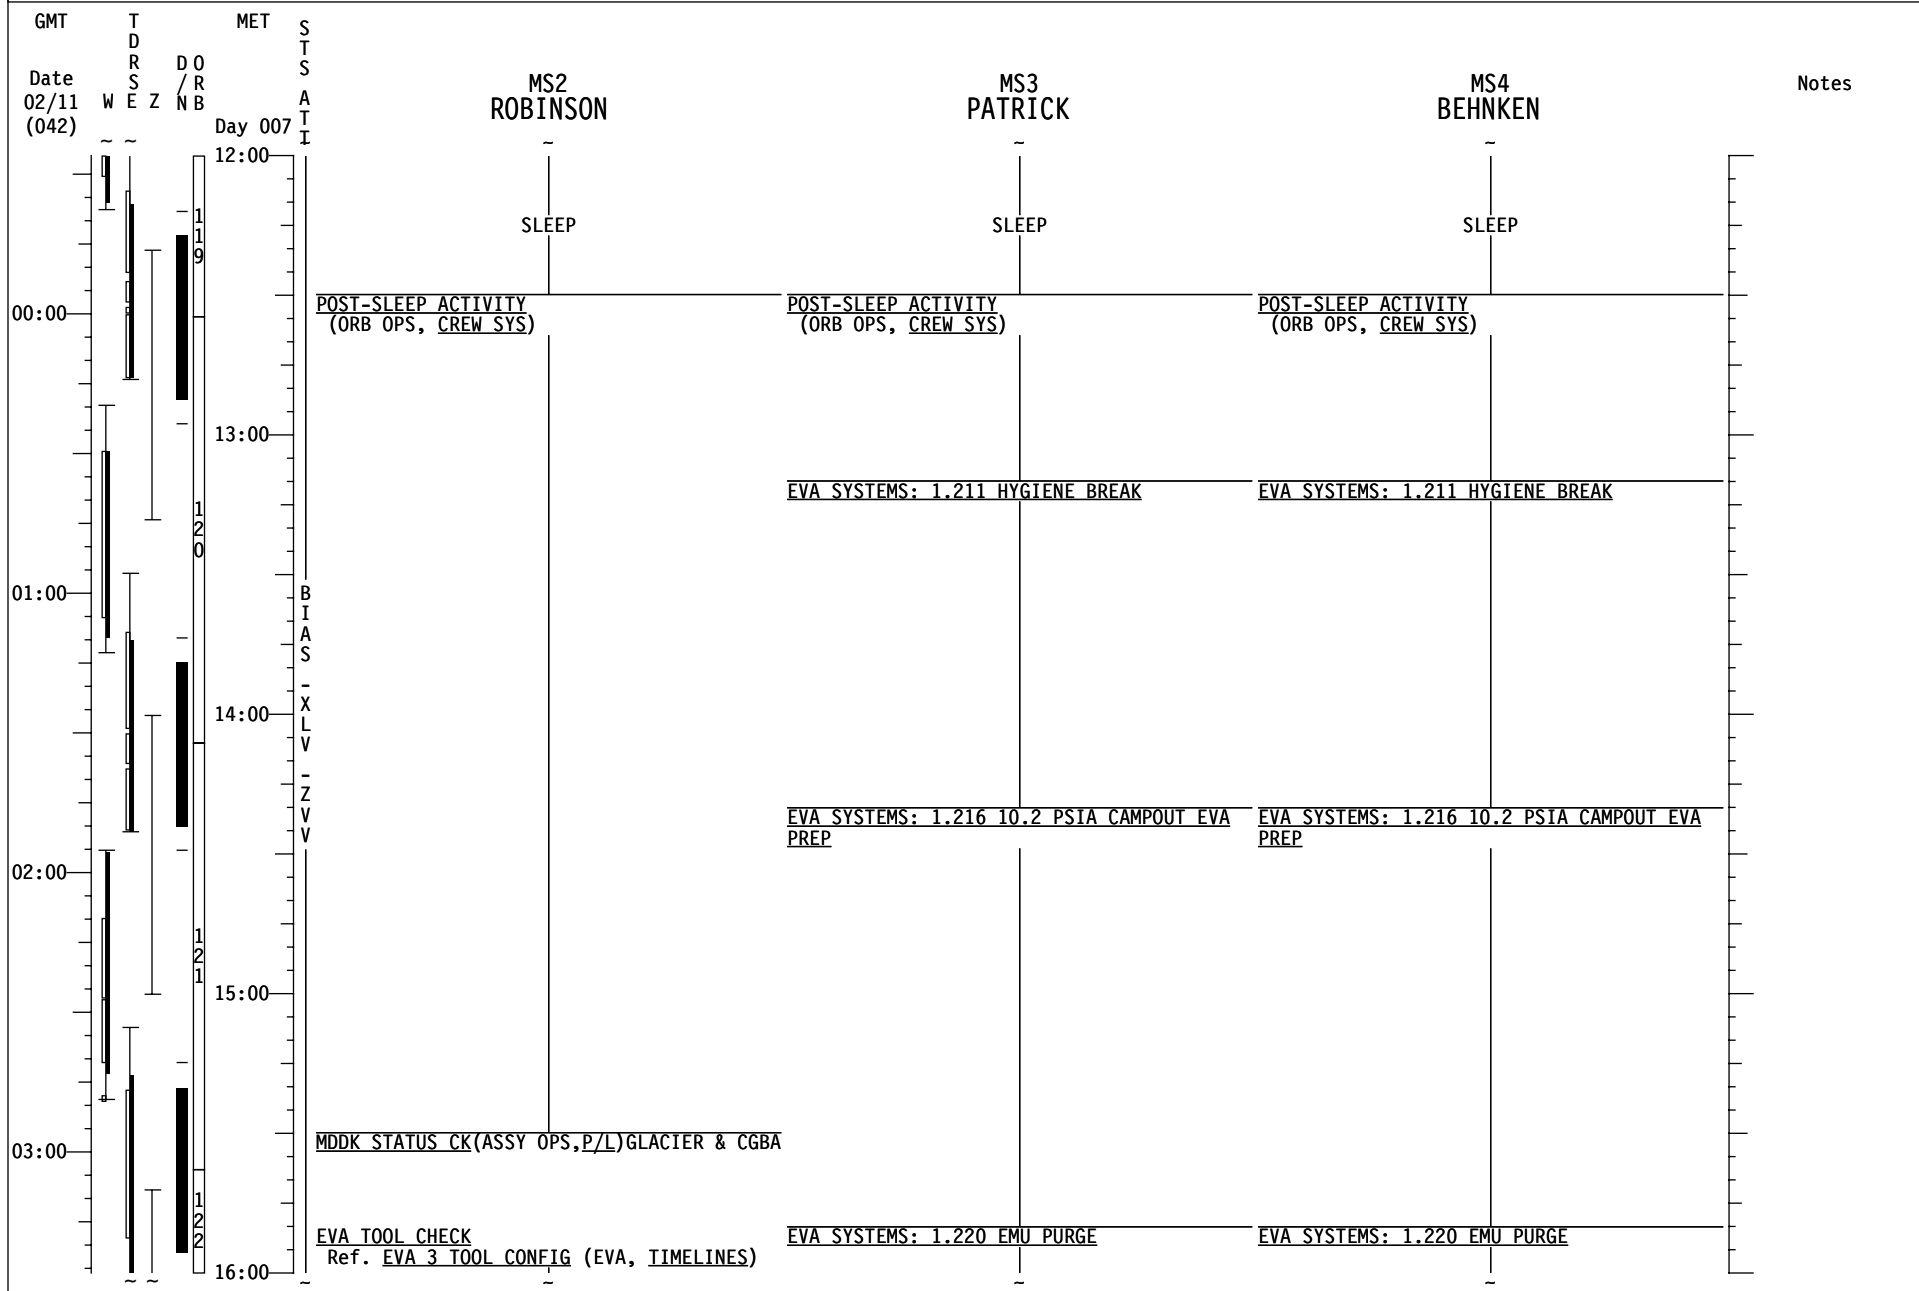

STS-130 FD09