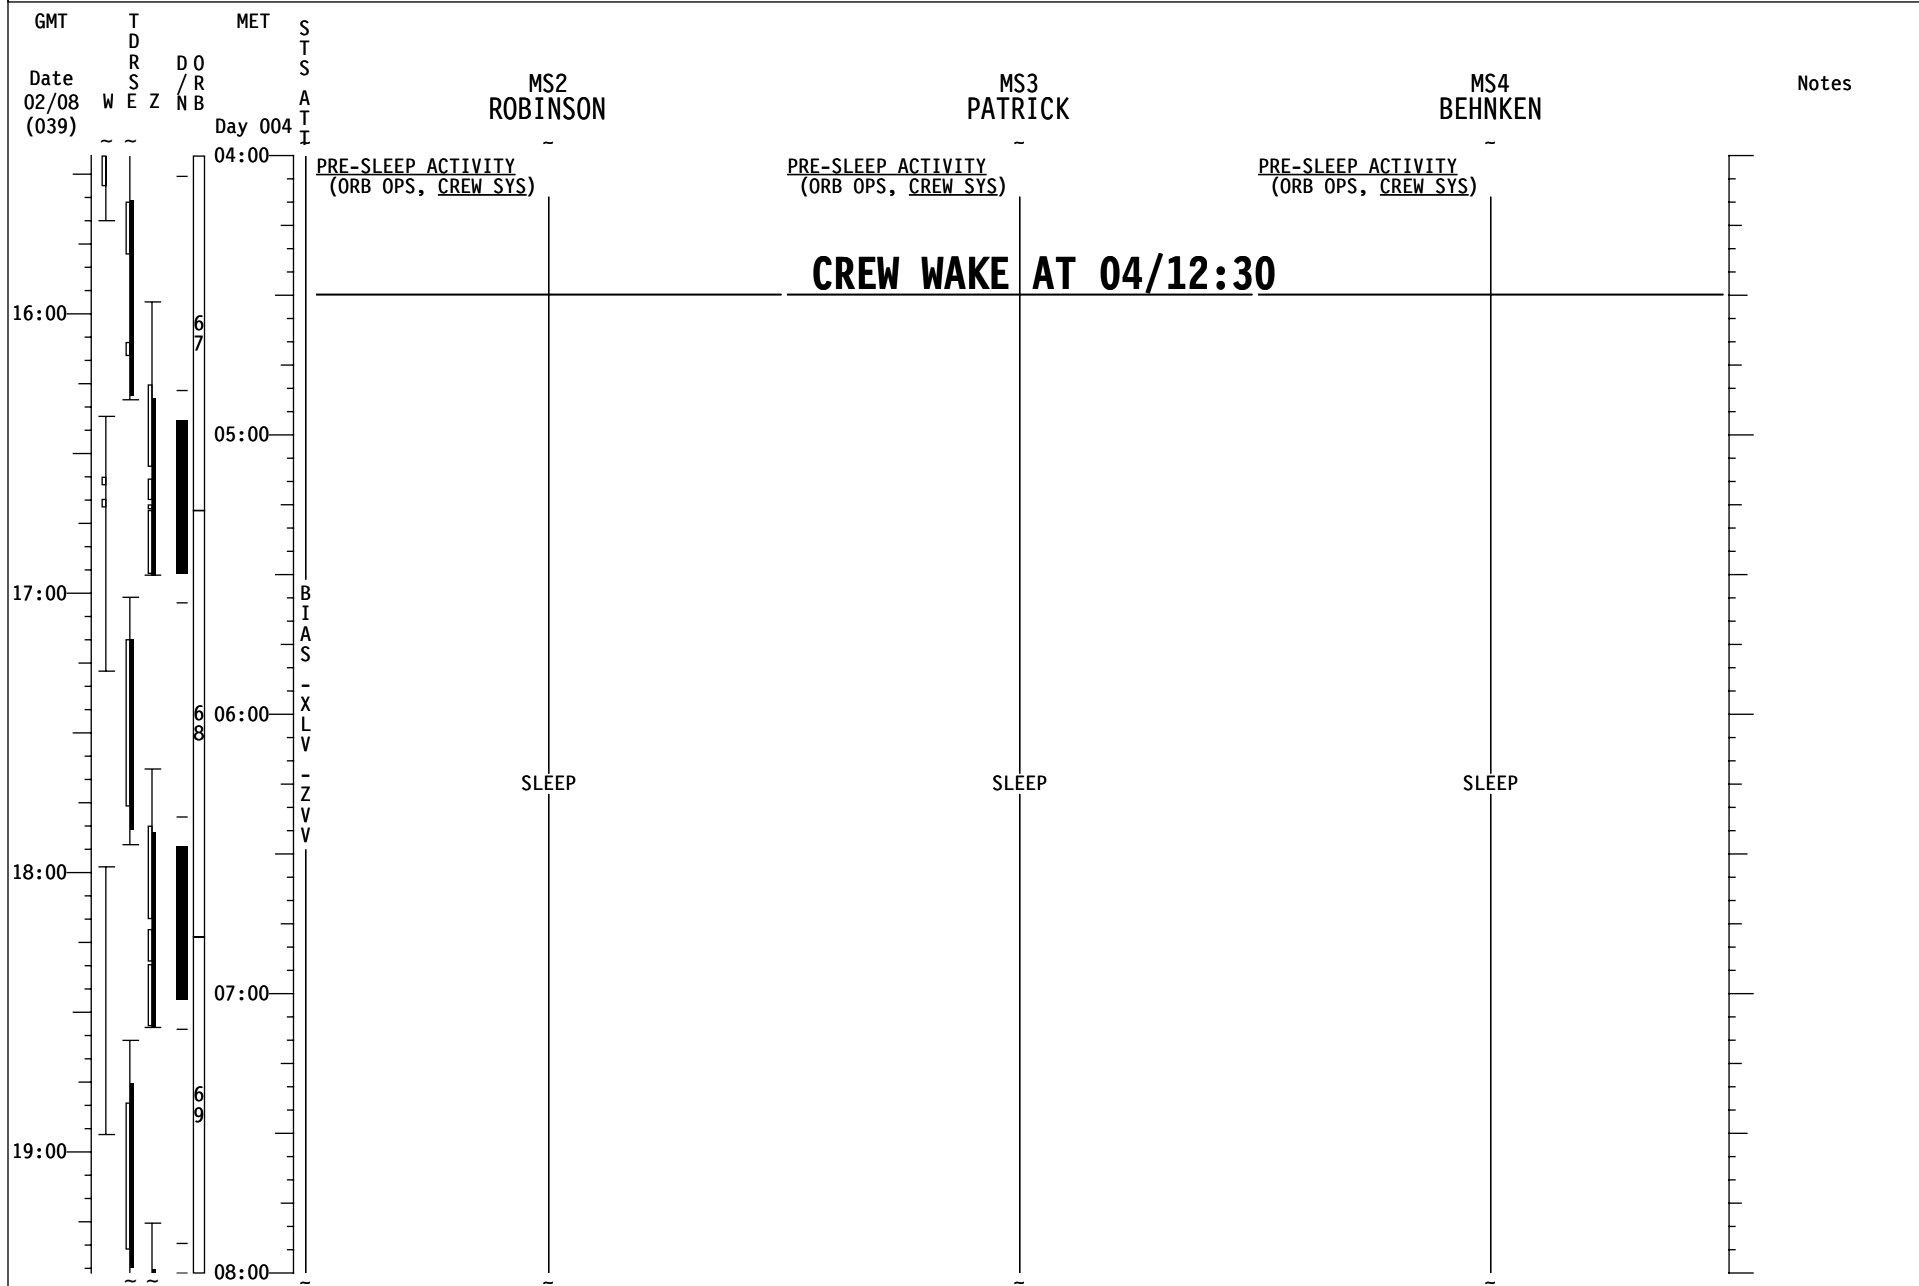

STS-130 FD05