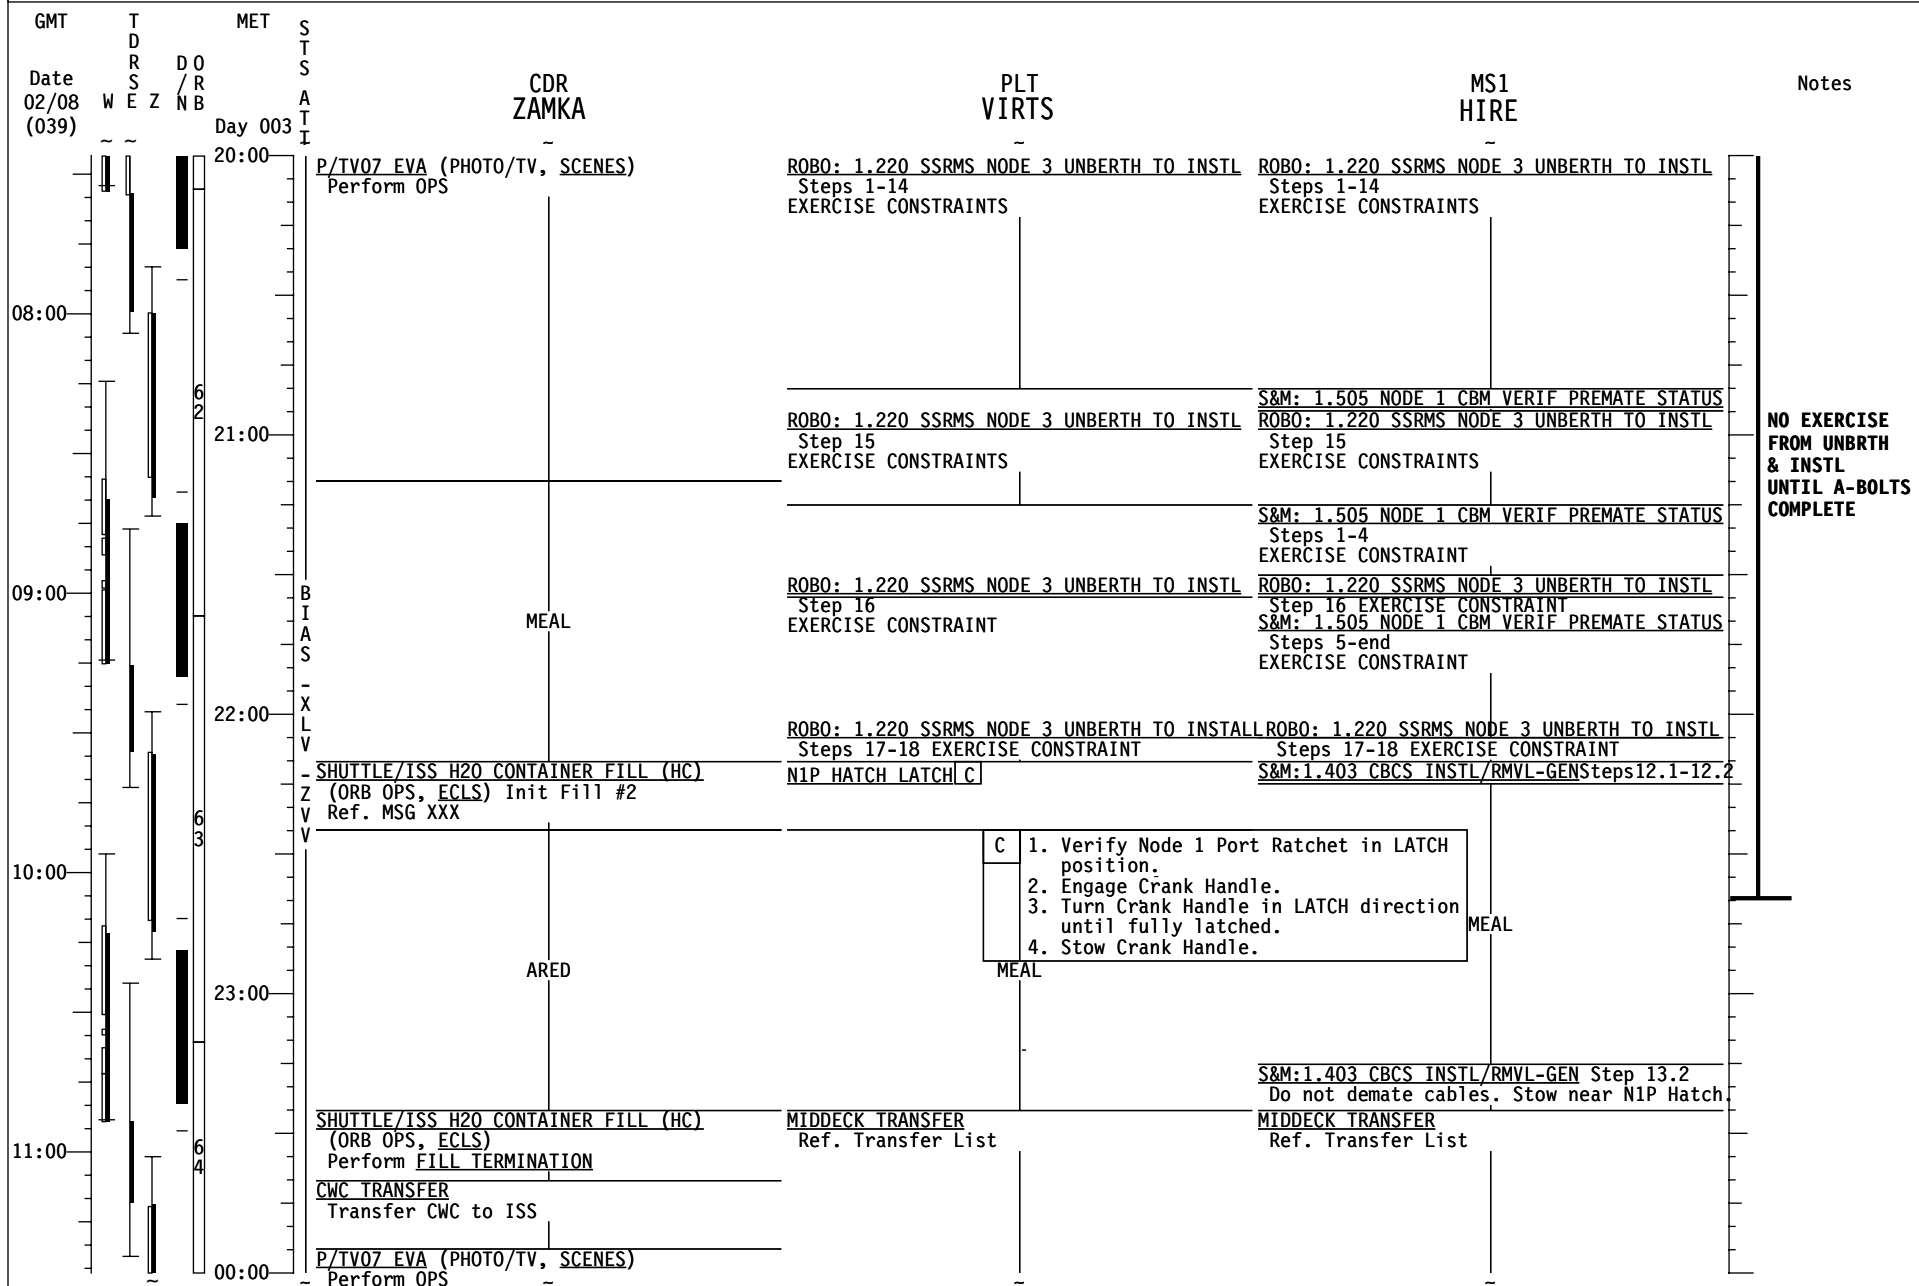

STS-130 FD05