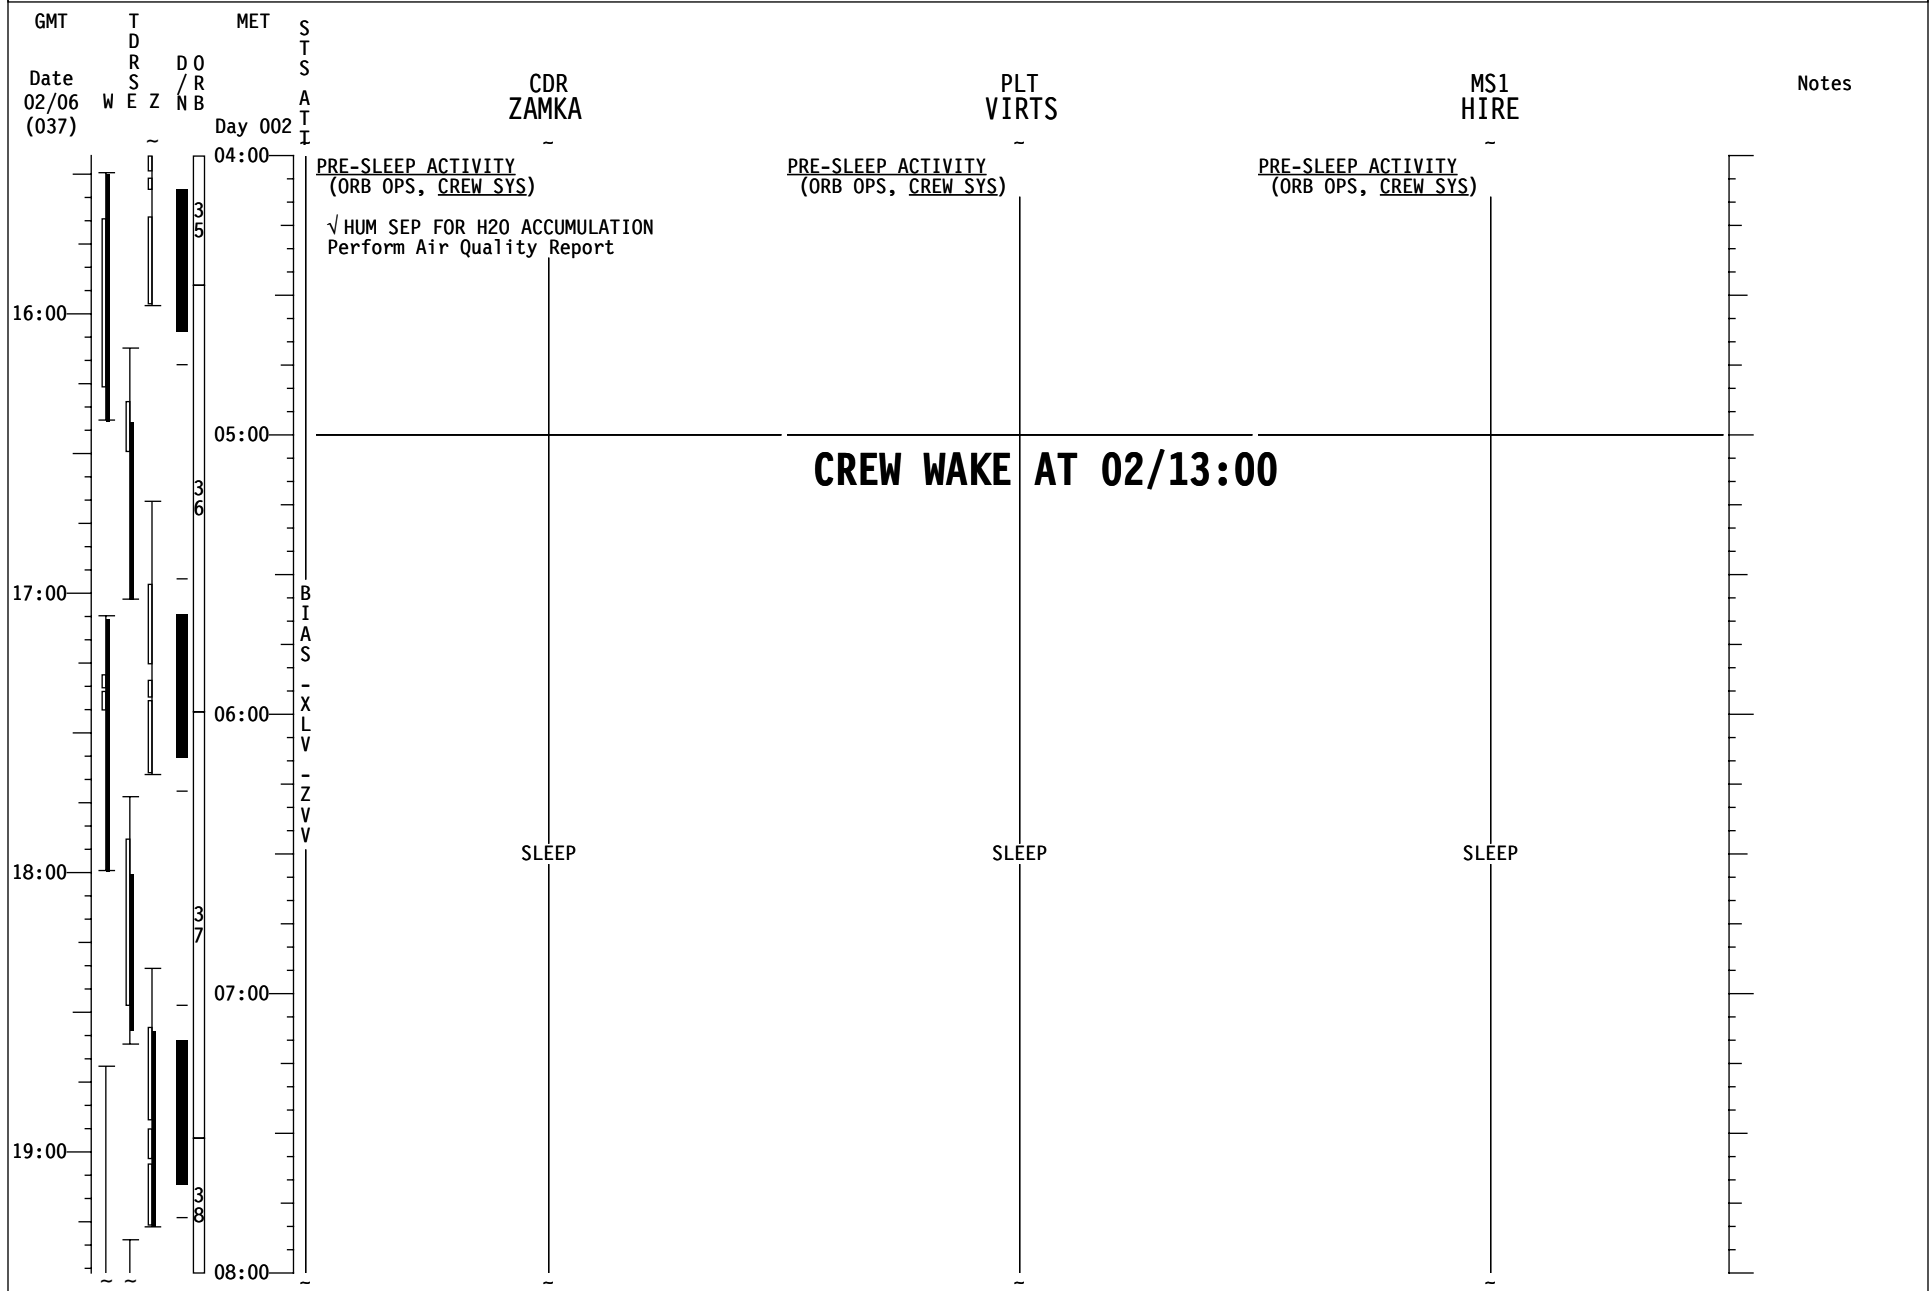

STS-130 FD03