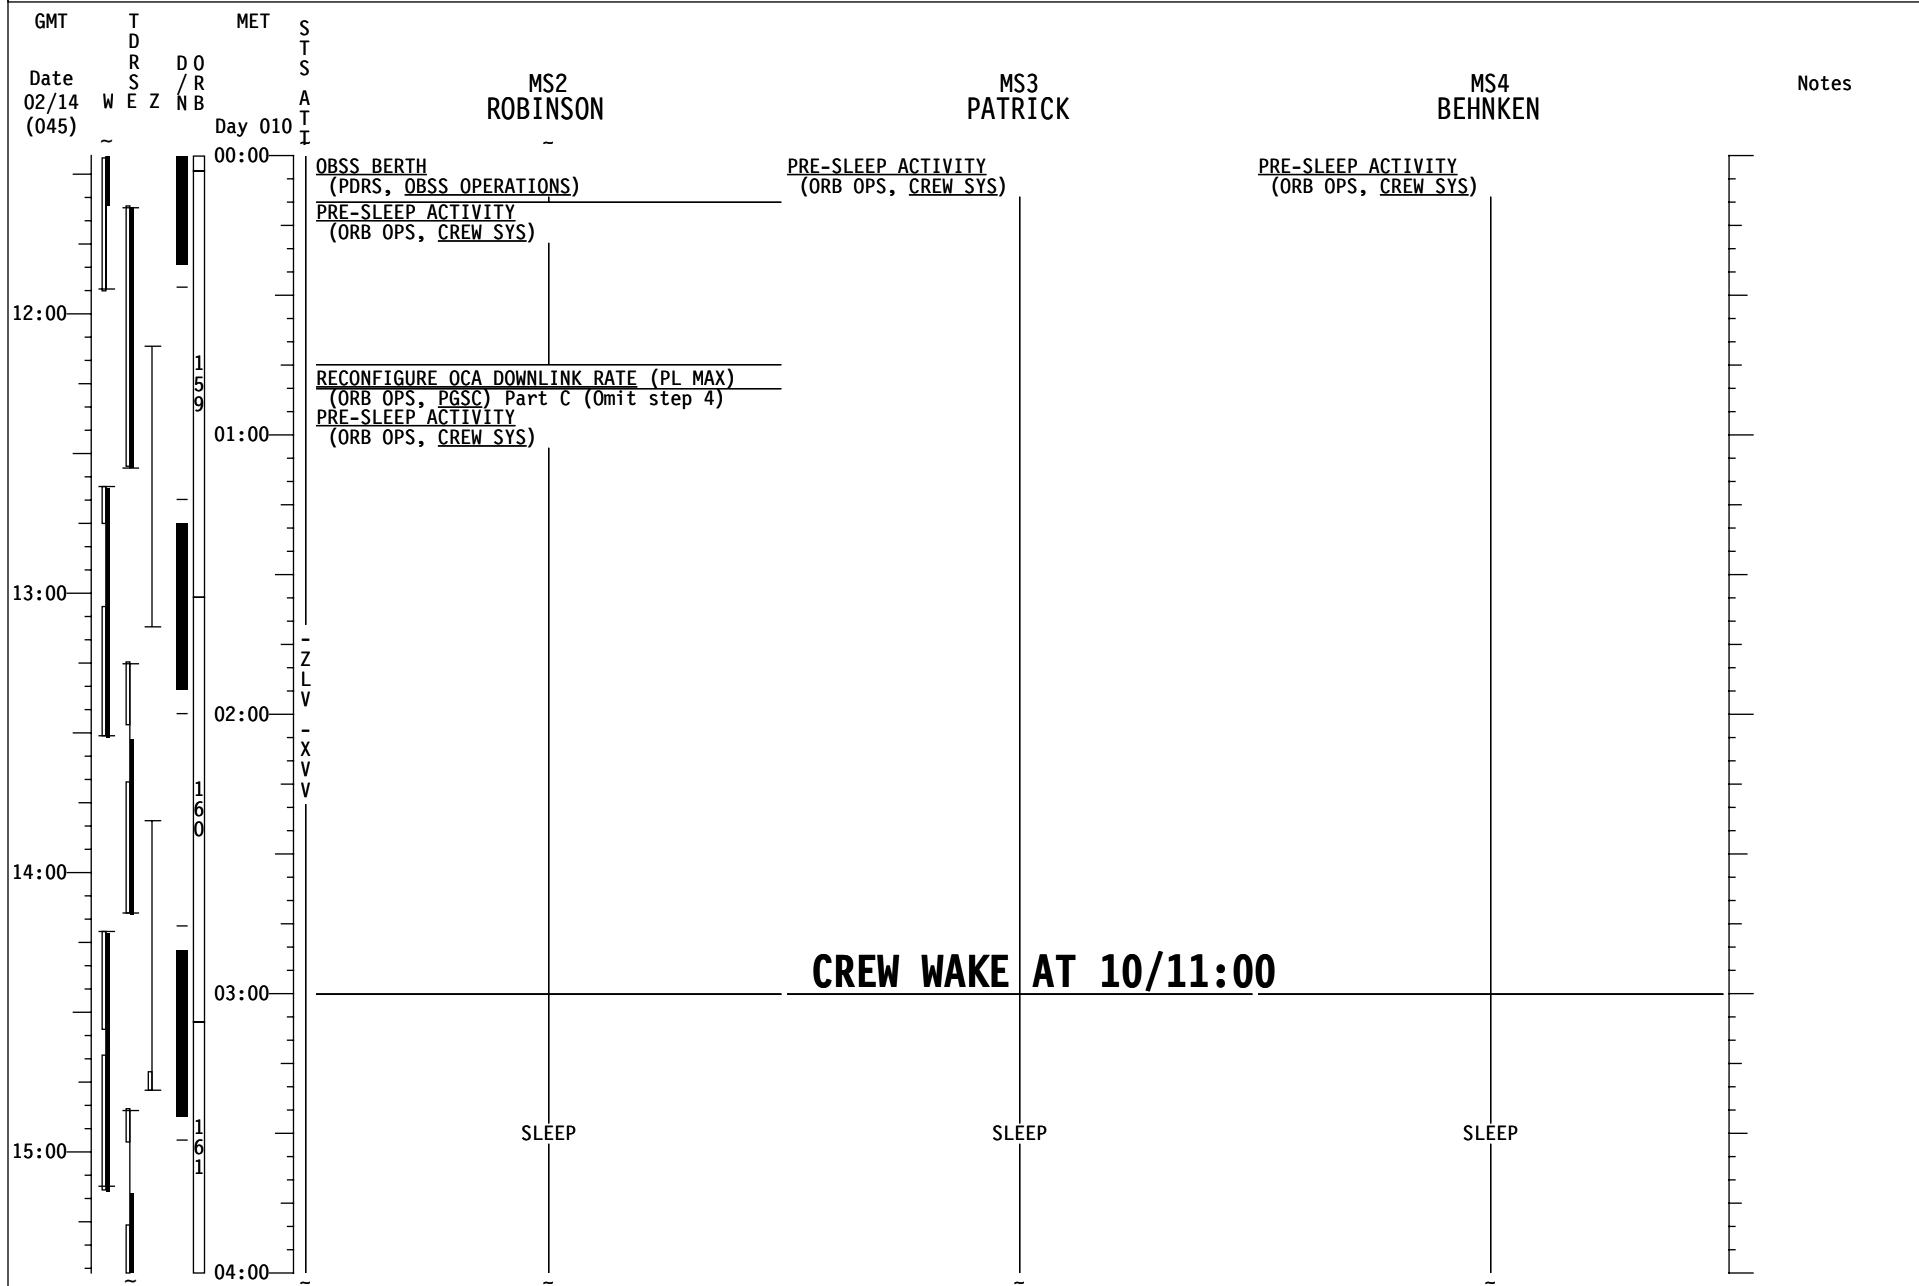

STS-130 FD11

CREW WAKE AT 10/11:00