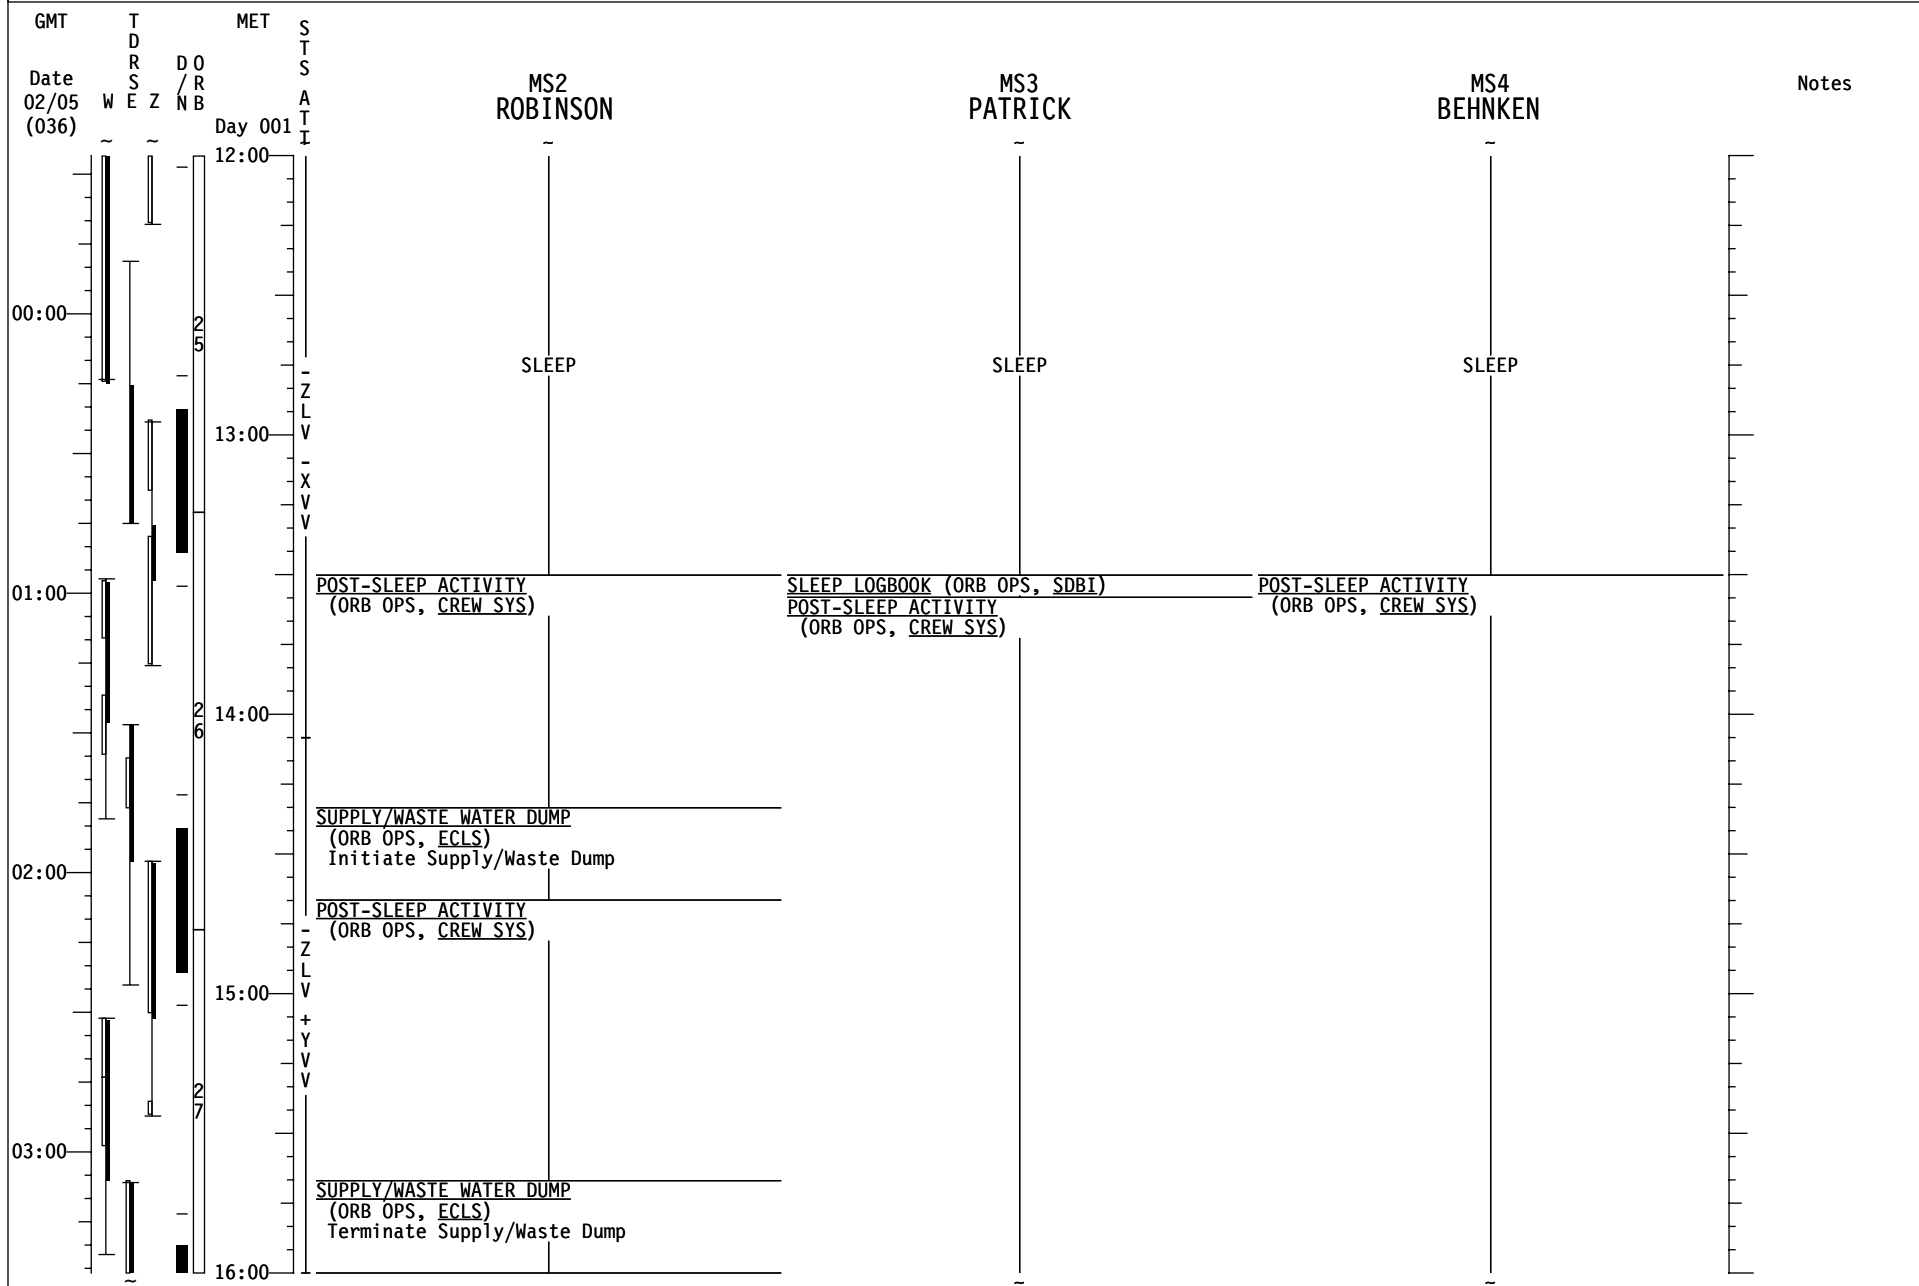

STS-130 FD03

STS-130 FD03

STS-130 FD03

GMT Date 02/06 (037)	TDRS WSEZ	MET Day 001	S T S A T I	CDR ZAMKA	PLT VIRTS	MS1 HIRE	Notes
			R N D Z	APPROACH (RNDZ, CUE_CARD)	APPROACH (RNDZ, CUE_CARD)	APPROACH (RNDZ, CUE_CARD)	
08:00							
			D K	RETURN TO FLIGHT PLAN			
09:00				< DOCKING(1/20:59)	JOINT OPS: 6.109 HARDLINE ICOM AUDIO Steps 1,5,6	POST DOCKING HATCH LEAK CHECK (RNDZ, APDS)	UPLINK β21 + Mask Box 20,21,22
				MNVR (TRK) BIAS -XLV -ZVV TGT=2 BV=5 P=163 Y=0 OM=167 Init TRK, DAP:FREE > 2 sec, then DAP: A12/AUTO/VERN			
10:00				PRIOR PWRDN GRP B (ORB PKT,PRIOR PWRDN) Steps 5,6(LC) & 12 (In Step 12,IMU 2 STBY) 06 S TRK PWR -Z - OFF When ISS Go for ATT CNTRL, DAP:FREE	PRIOR PWRDN GRP B (ORB PKT,PRIOR PWRDN) Steps 5,6(LC) & 12 (In Step 12,IMU 2 STBY) 06 S TRK PWR -Z - OFF SSV OUTFRATE - 2	AIRLOCK PREP FOR INGRESS - AIRLOCK FAN ACTIVE (RNDZ, APDS)	TFL 184
				JOINT OPS: 2.104 HATCH OPENING AND SHUTTLE/ISS DUCT INSTALL Perform steps 2-11, 14, & 15 √MCC-H complete with step 1	JOINT OPS: 2.104 HATCH OPENING AND SHUTTLE/ISS DUCT INSTALL Perform steps 2-11, 14, & 15 √MCC-H complete with step 1	JOINT OPS: 2.104 HATCH OPENING AND SHUTTLE/ISS DUCT INSTALL Perform steps 2-11, 14, & 15 √MCC-H complete with step 1	
			X L V	<div style="border: 1px solid black; padding: 5px; display: inline-block;"> C Single G2 - after MNVR complete Step 3: √MCC or pause - 3 min (DAP settling) DAP: as req'd </div>			
11:00				WELCOME	WELCOME	WELCOME	
				SAFETY BRIEFING	SAFETY BRIEFING	SAFETY BRIEFING	
				POST-DOCKING EVA TRANSFER & RECONFIG (EVA, AIRLOCK CONFIG)	OBSS GRAPPLE FROM SSRMS (PDRS, OBSS NOMINAL) Steps 1-2	OBSS GRAPPLE FROM SSRMS (PDRS, OBSS NOMINAL) Steps 1-2	
					SSPTS ODS CONNECTOR VERIF A15 ODS MATE X1,X2 (two) - ON √MCC then - OFF		
00:00							