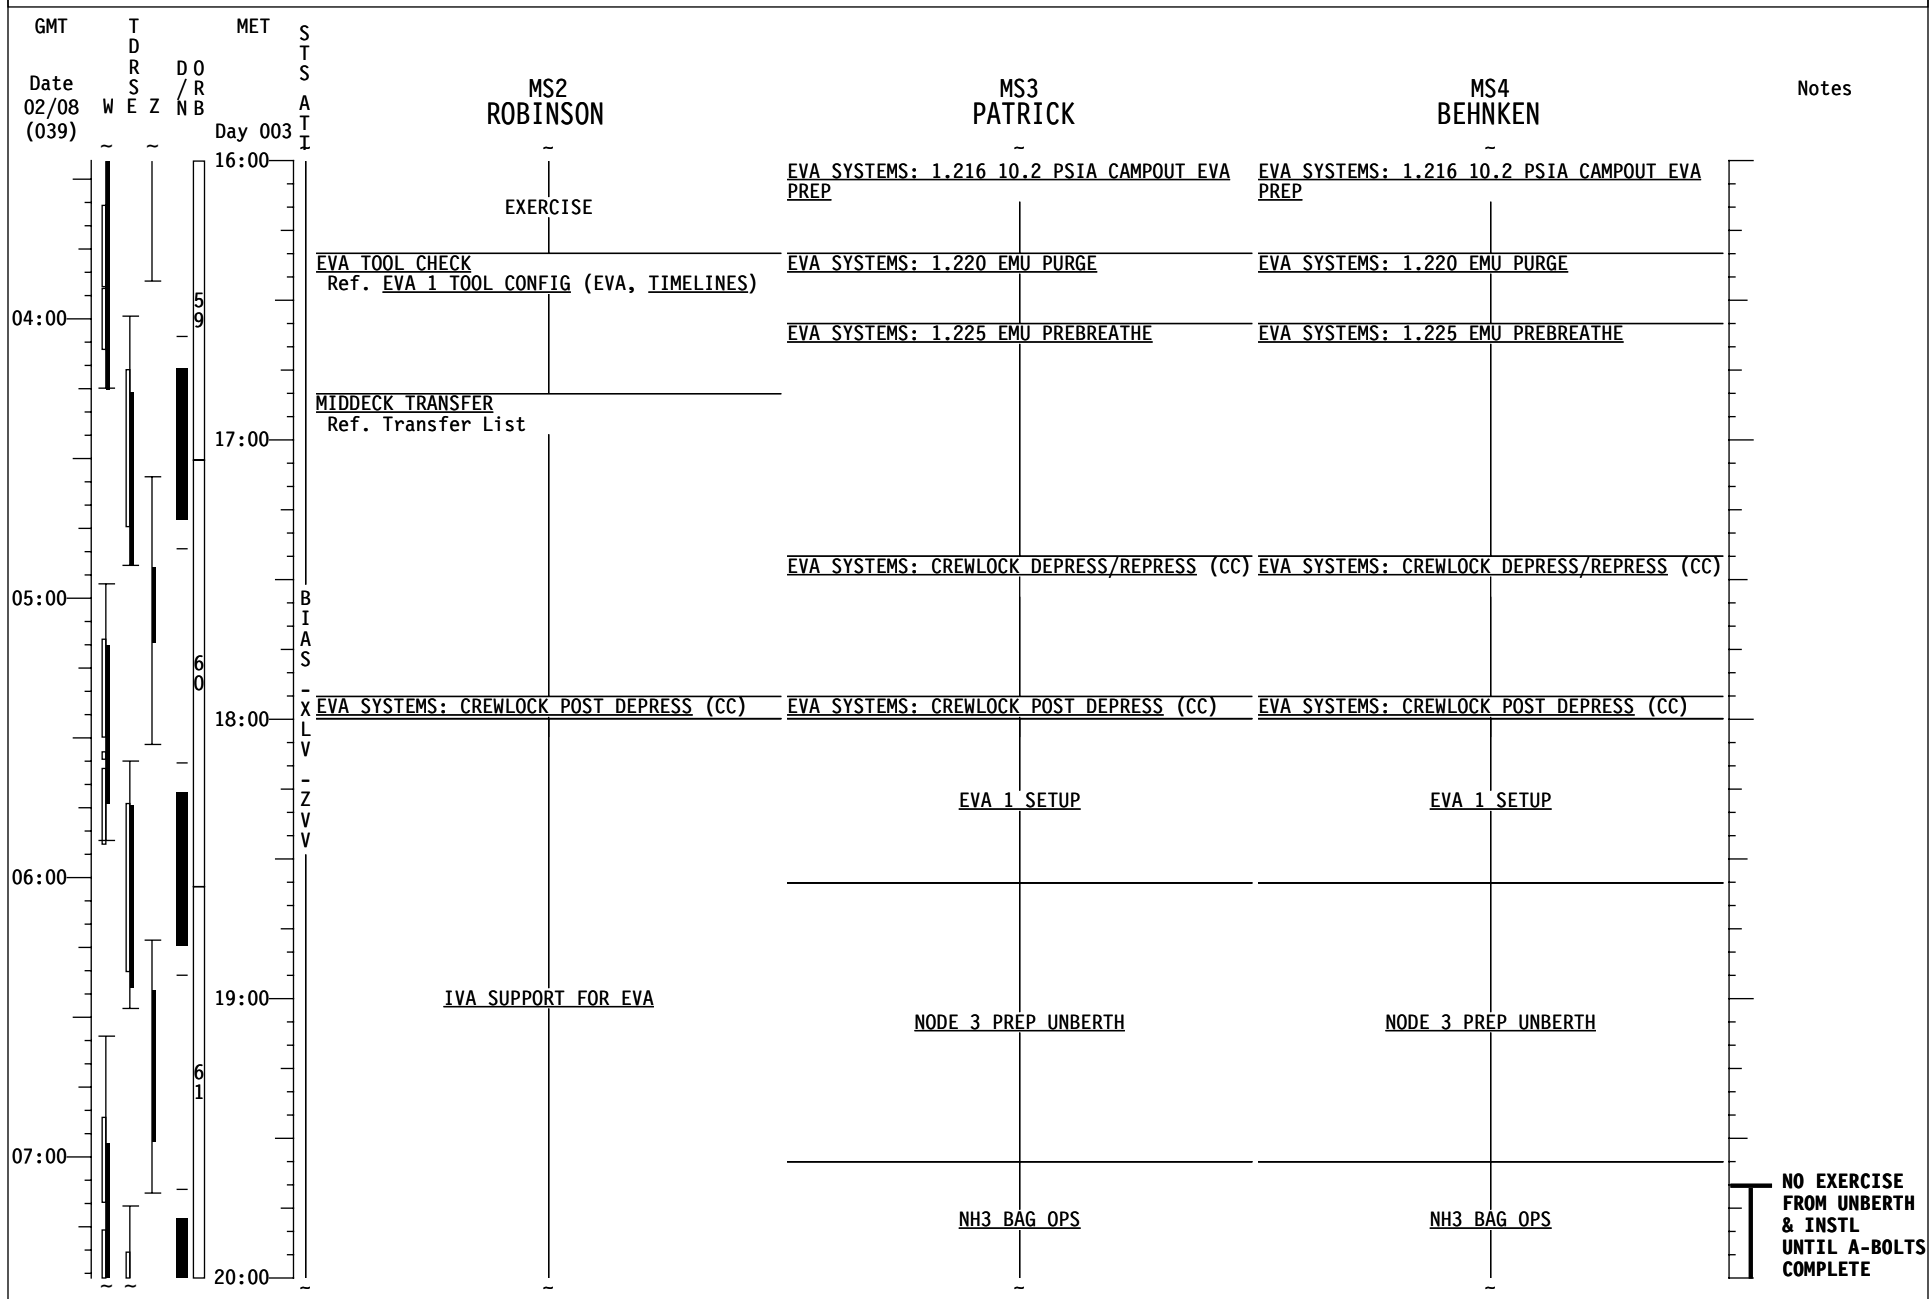

STS-130 FD05

NO EXERCISE FROM UNBERTH & INSTL UNTIL A-BOLTS COMPLETE