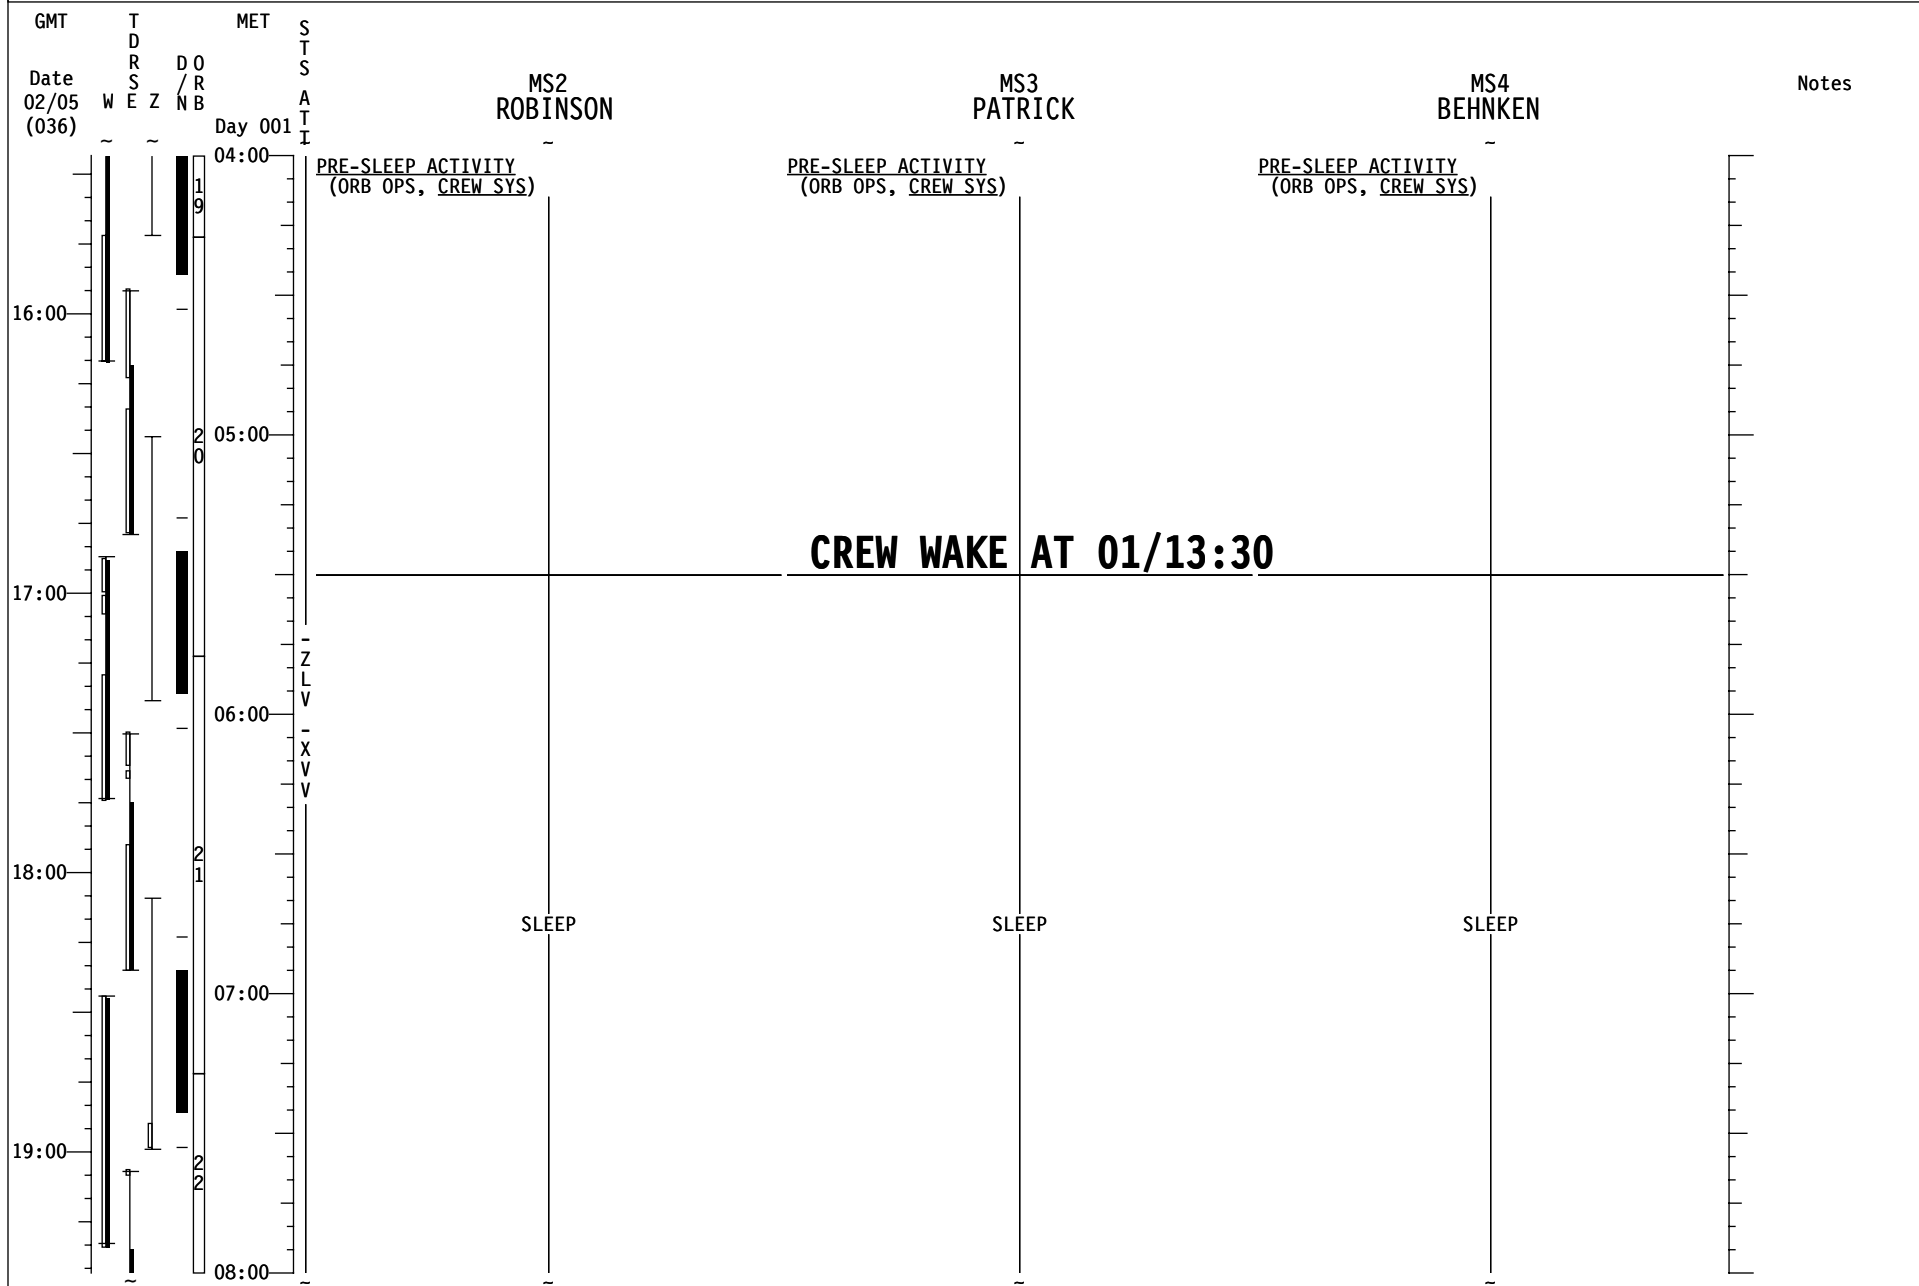

STS-130 FD02