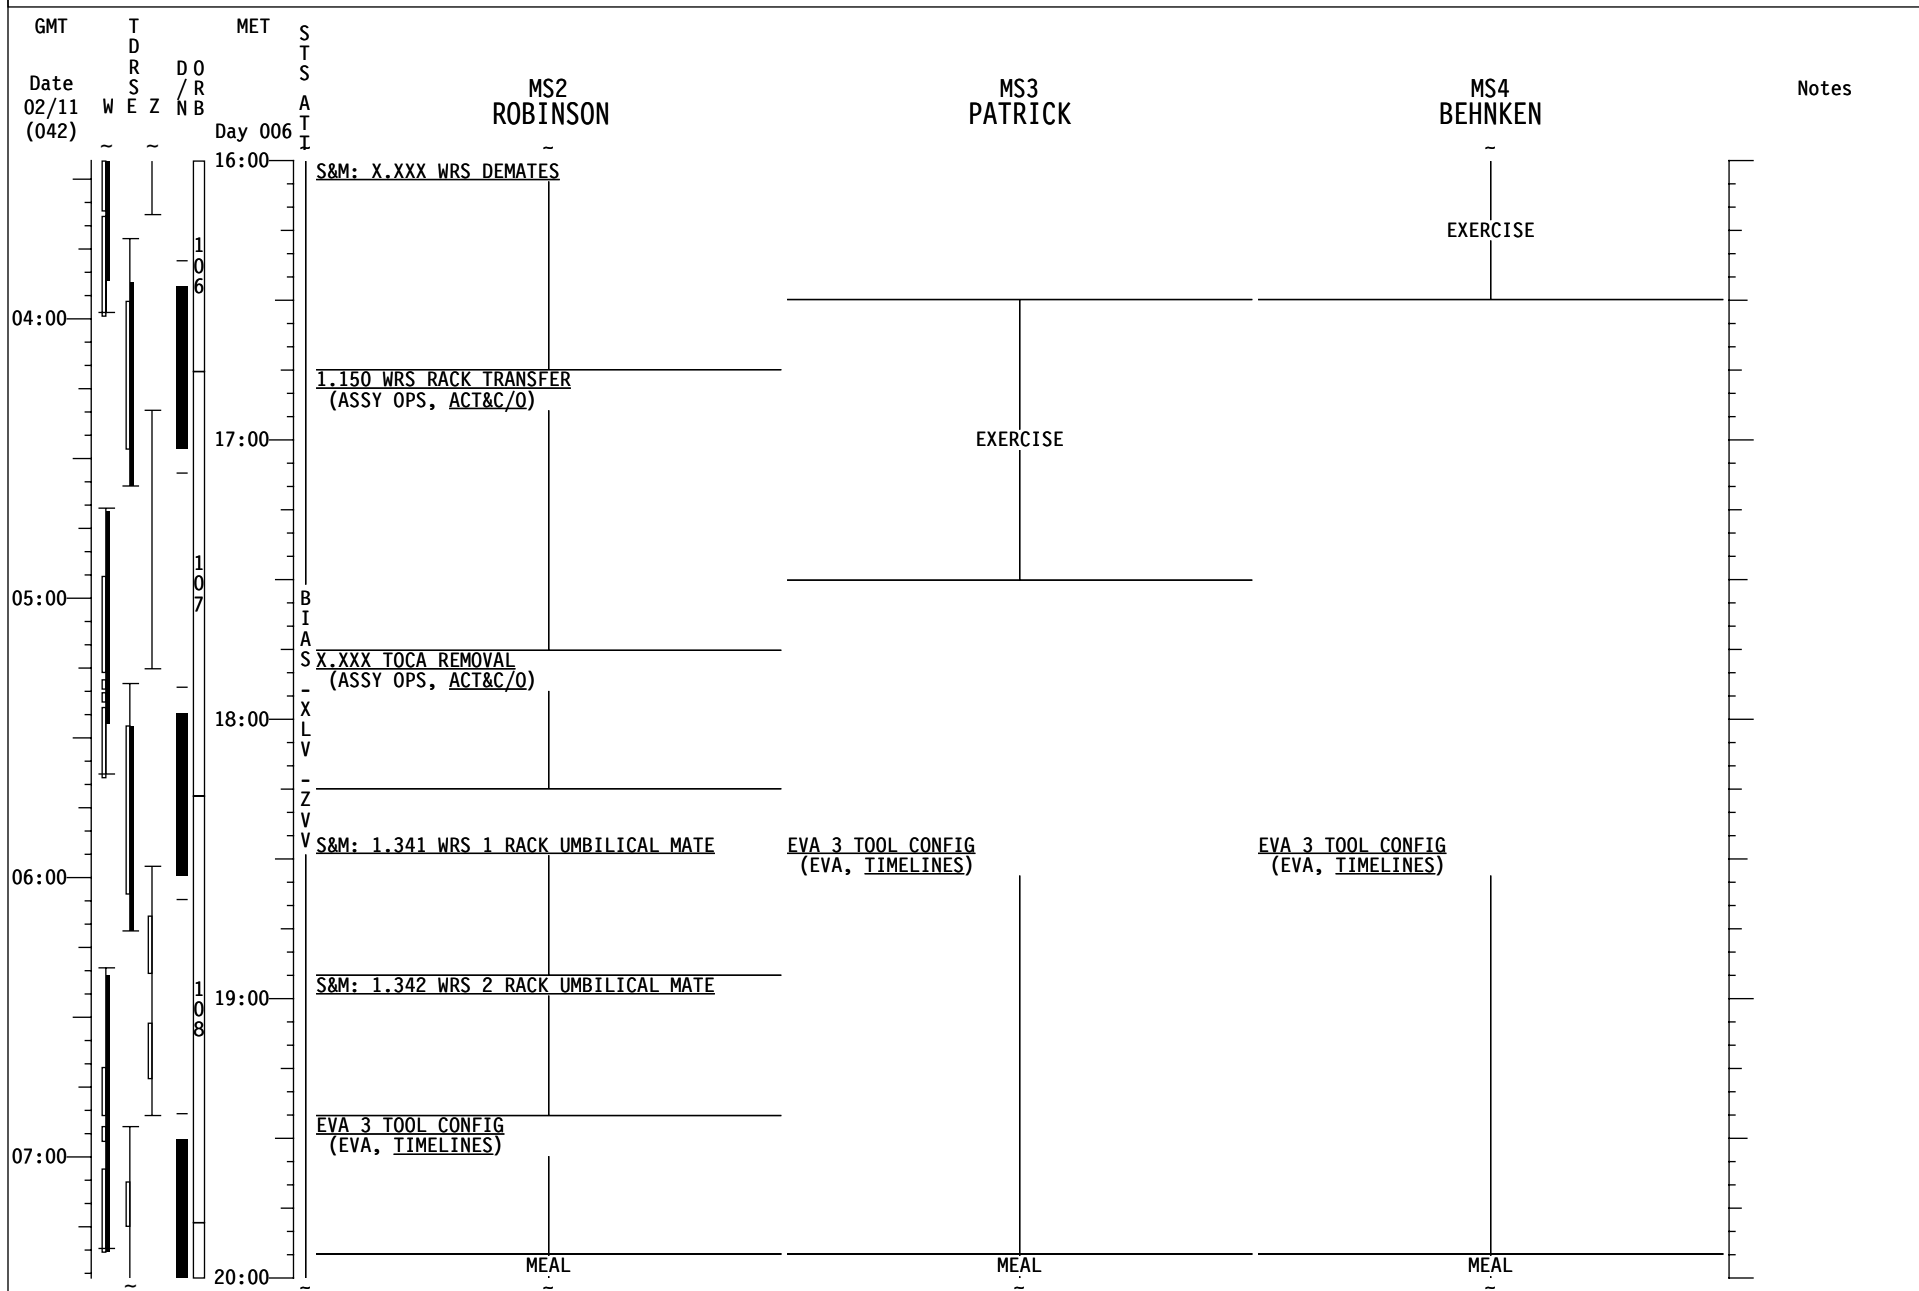

STS-130 FD08

STS-130 FD08

GMT	T D R S E Z	MET	S T S	MS2 ROBINSON	MS3 PATRICK	MS4 BEHNKEN	Notes
Date 02/11 (042)	W E Z	Day 006	A T I				
			B I A S	MEAL	MEAL	MEAL	
08:00			X L V				
			Z				
			V	S&M: X.XXX OGS RACK UMBILICAL DEMATE	EVA TOOL AUDIT Ref. EVA 3 TOOL CONFIG (EVA, TIMELINES)	EVA TOOL AUDIT Ref. EVA 3 TOOL CONFIG (EVA, TIMELINES)	
09:00					P/TV09 GLACIER (PHOTO/TV, SCENES) Perform SETUP & OPS	DECENT SAMPLE TRANSFER FROM MELFI TO GLACIER Ref. MSG XXX	
				1.154 OGS RACK TRANSFER (ASSY OPS, ACT&C/O)			
			D U M P		SPINAL STAND HEIGHT SUBJECT Ref. MSG XXX SPINAL ELONG CREW DATA CLCT Ref. MSG XXX	EVA SYSTEMS: 1.605 BSA BATTERY RECHARGE TERMINATE [A]	
10:00					PUBLIC AFFAIRS EVENT ISS KU AVAIL: 22:20-22:54	SPINAL STAND HEIGHT SUBJECT Ref. MSG XXX SPINAL ELONG CREW DATA CLCT Ref. MSG XXX	
				S&M: 1.325 OGS RACK UMBILICAL MATE	S&M: 1.280 WHC KABIN DISASSEMBLE/ REASSEMBLE Steps 5-8	EMU METOX & BATTERY INSTALL [A] Ref. EVA SYS:1.515 EMU METOX/LIOH/BATT REPLACE	
			B I A S			EVA SYSTEMS: 1.605 BSA BATTERY RECHARGE INITIATE [A]	
						MDDK STATUS CK (ASSY OPS, P/L) GLACIER & CGBA	
			X L V	SPINAL STAND HEIGHT SUBJECT Ref. MSG XXX SPINAL ELONG CREW DATA CLCT Ref. MSG XXX	EVA SYSTEMS: 1.305 EQUIPMENT LOCK PREP Fill 2 Drink Bags (1 per EVA crew member)	EVA SYSTEMS: 1.305 EQUIPMENT LOCK PREP Fill 2 Drink Bags (1 per EVA crew member)	
11:00			Z				
			V				
00:00							