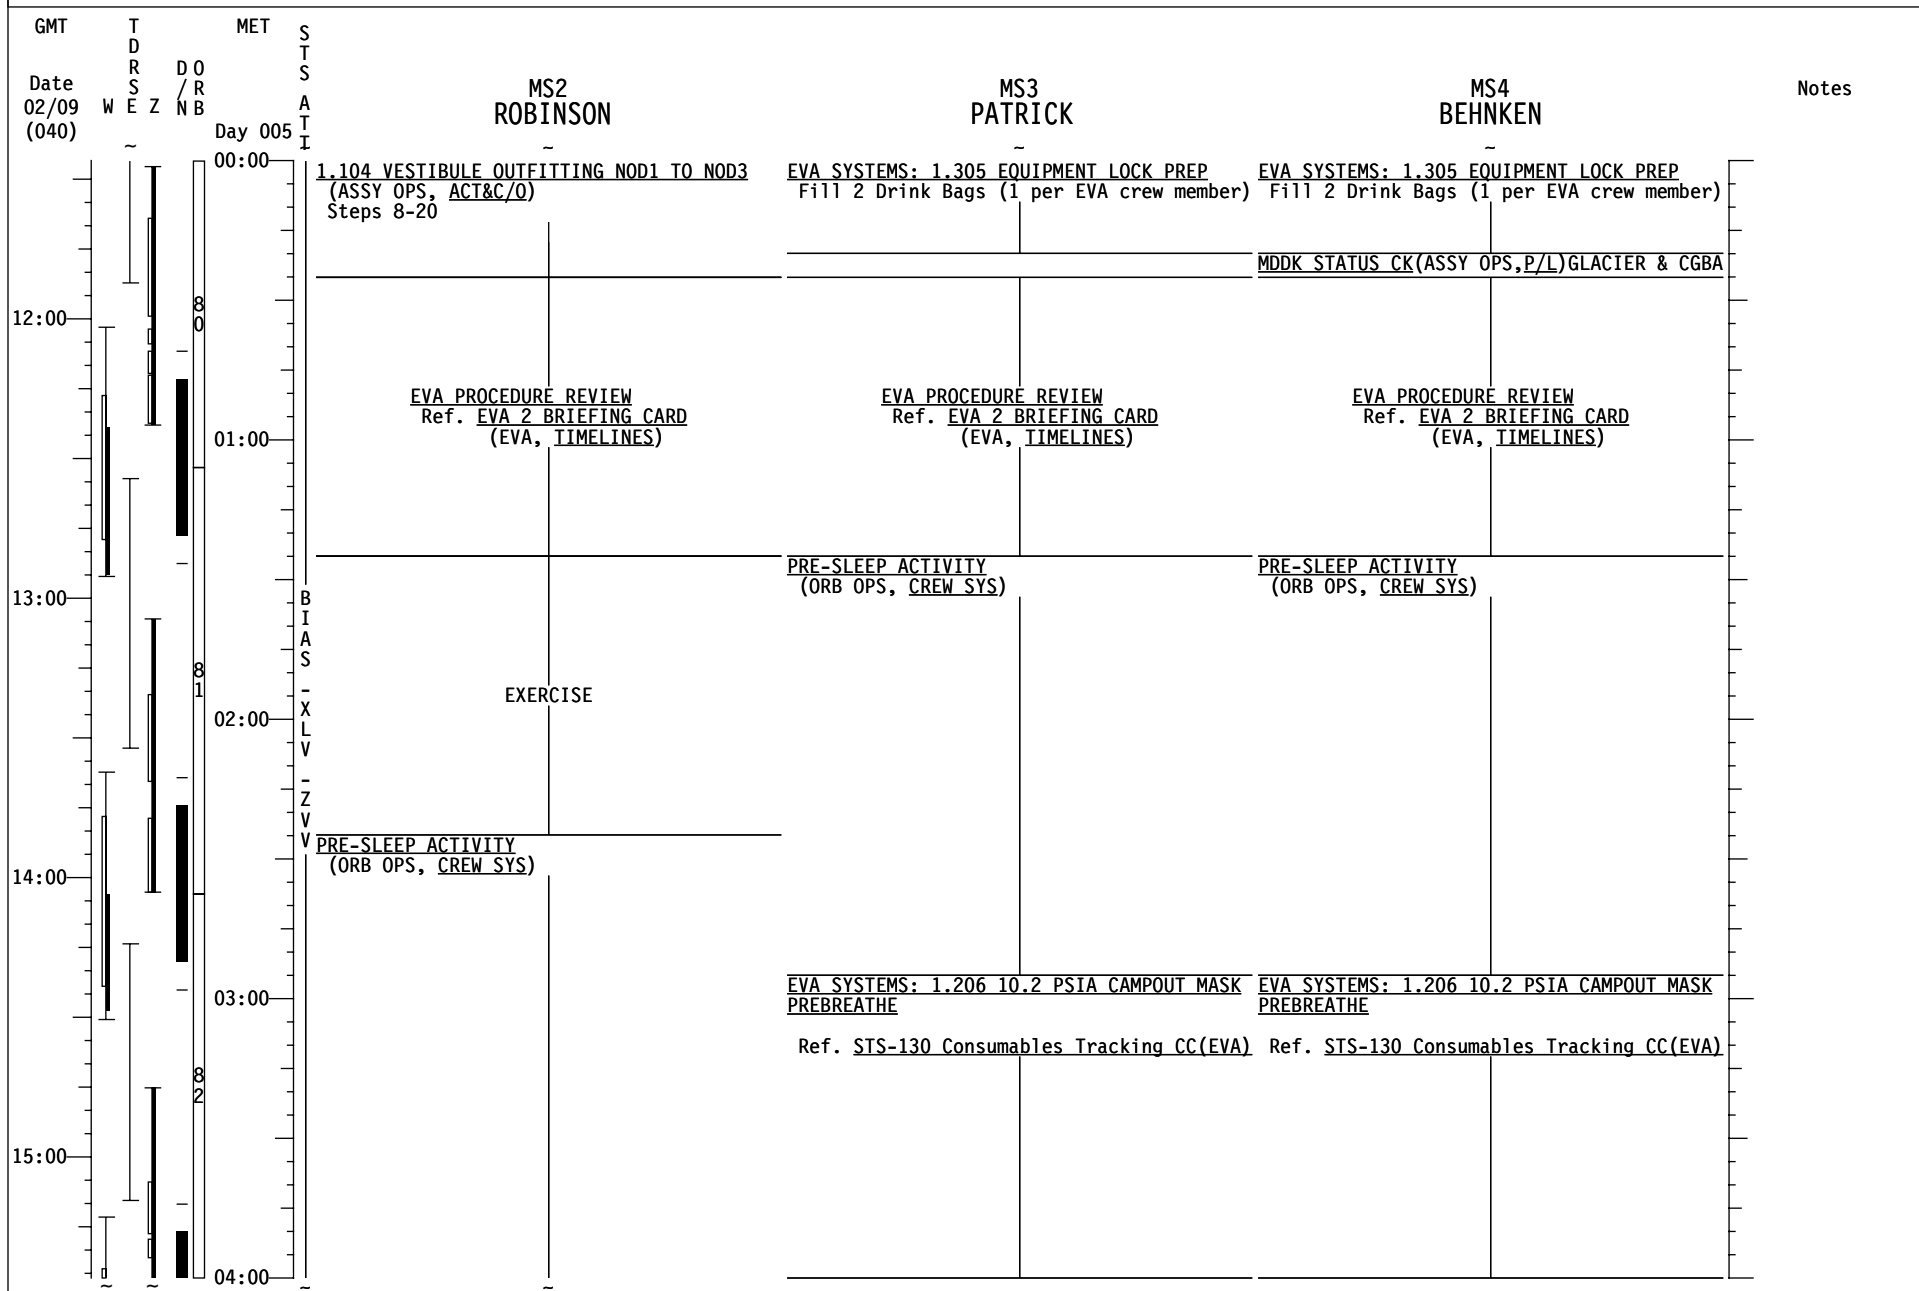

STS-130 FD06