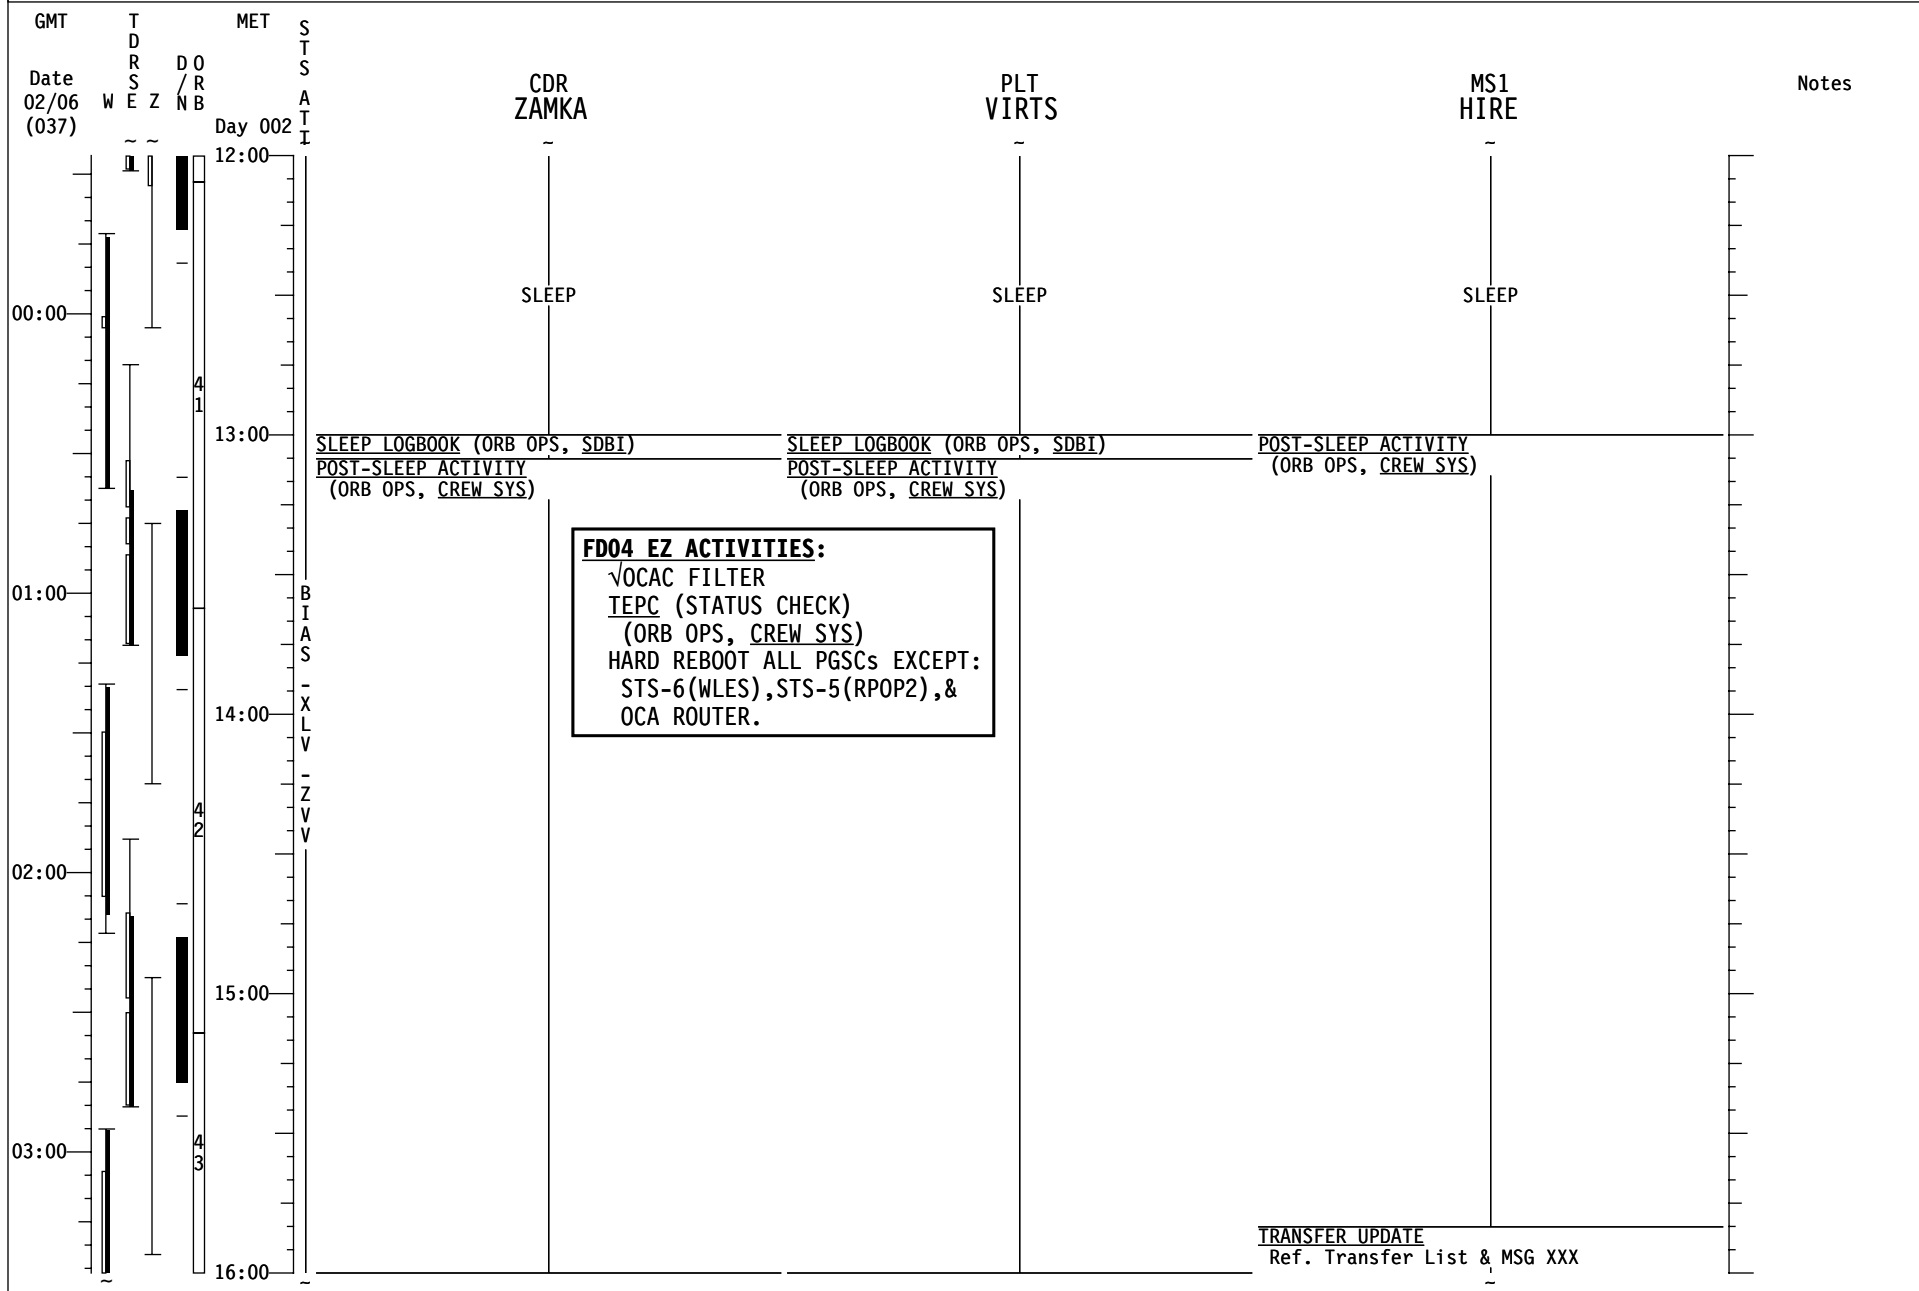

STS-130 FD03

STS-130 FD03

STS-130 FD03

STS-130 FD03

STS-130 FD04

STS-130 FD04

STS-130 FD04

GMT	T D R S W E Z	MET Day 002	S T S A T I	CDR ZAMKA	PLT VIRTS	MS1 HIRE	Notes
02/07 (038)							
04:00							
05:00							
06:00							
07:00							
20:00							
16:00				MIDDECK TRANSFER Ref. Transfer List	IMU STAR OF OPPTY ALIGN (ORB OPS, GNC) L17 Check MCIU filter screen	TRANSFER UPDATE Ref. Transfer List & MSG XXX	
17:00				SHUTTLE/ISS H2O CONTAINER FILL (HC) (ORB OPS, ECLS) Init Fill #1 Ref MSG XXX	JOINT OPS: 3.120 PREBREATHE USING SHUTTLE O2 SETUP Steps 2-6, Ground will perform steps 2.4 and 6.14	EXERCISE	
18:00					P/TVO6 ROBOTICS OPERATIONS (PHOTO/TV, SCENES) Perform SETUP	MIDDECK TRANSFER Ref. Transfer List	NO EXERCISE WHILE DOUBLE GRAPPLD
19:00					EXERCISE		
19:00				SHUTTLE/ISS H2O CONTAINER FILL (HC) (ORB OPS, ECLS) Perform FILL TERMINATION			
19:00				CWC TRANSFER Transfer CWC to ISS			
19:00				MIDDECK TRANSFER Ref. Transfer List	MIDDECK TRANSFER Ref. Transfer List	SPINAL STAND HEIGHT SUBJECT Ref. MSG XXX SPINAL ELONG CREW DATA CLCT Ref. MSG XXX	
19:00						MIDDECK TRANSFER Ref. Transfer List	
19:21-19:57				PUBLIC AFFAIRS EVENT ISS KU AVAIL: 19:21-19:57	PUBLIC AFFAIRS EVENT ISS KU AVAIL: 19:21-19:57	PUBLIC AFFAIRS EVENT ISS KU AVAIL: 19:21-19:57	
20:00				MEAL	MEAL	MEAL	