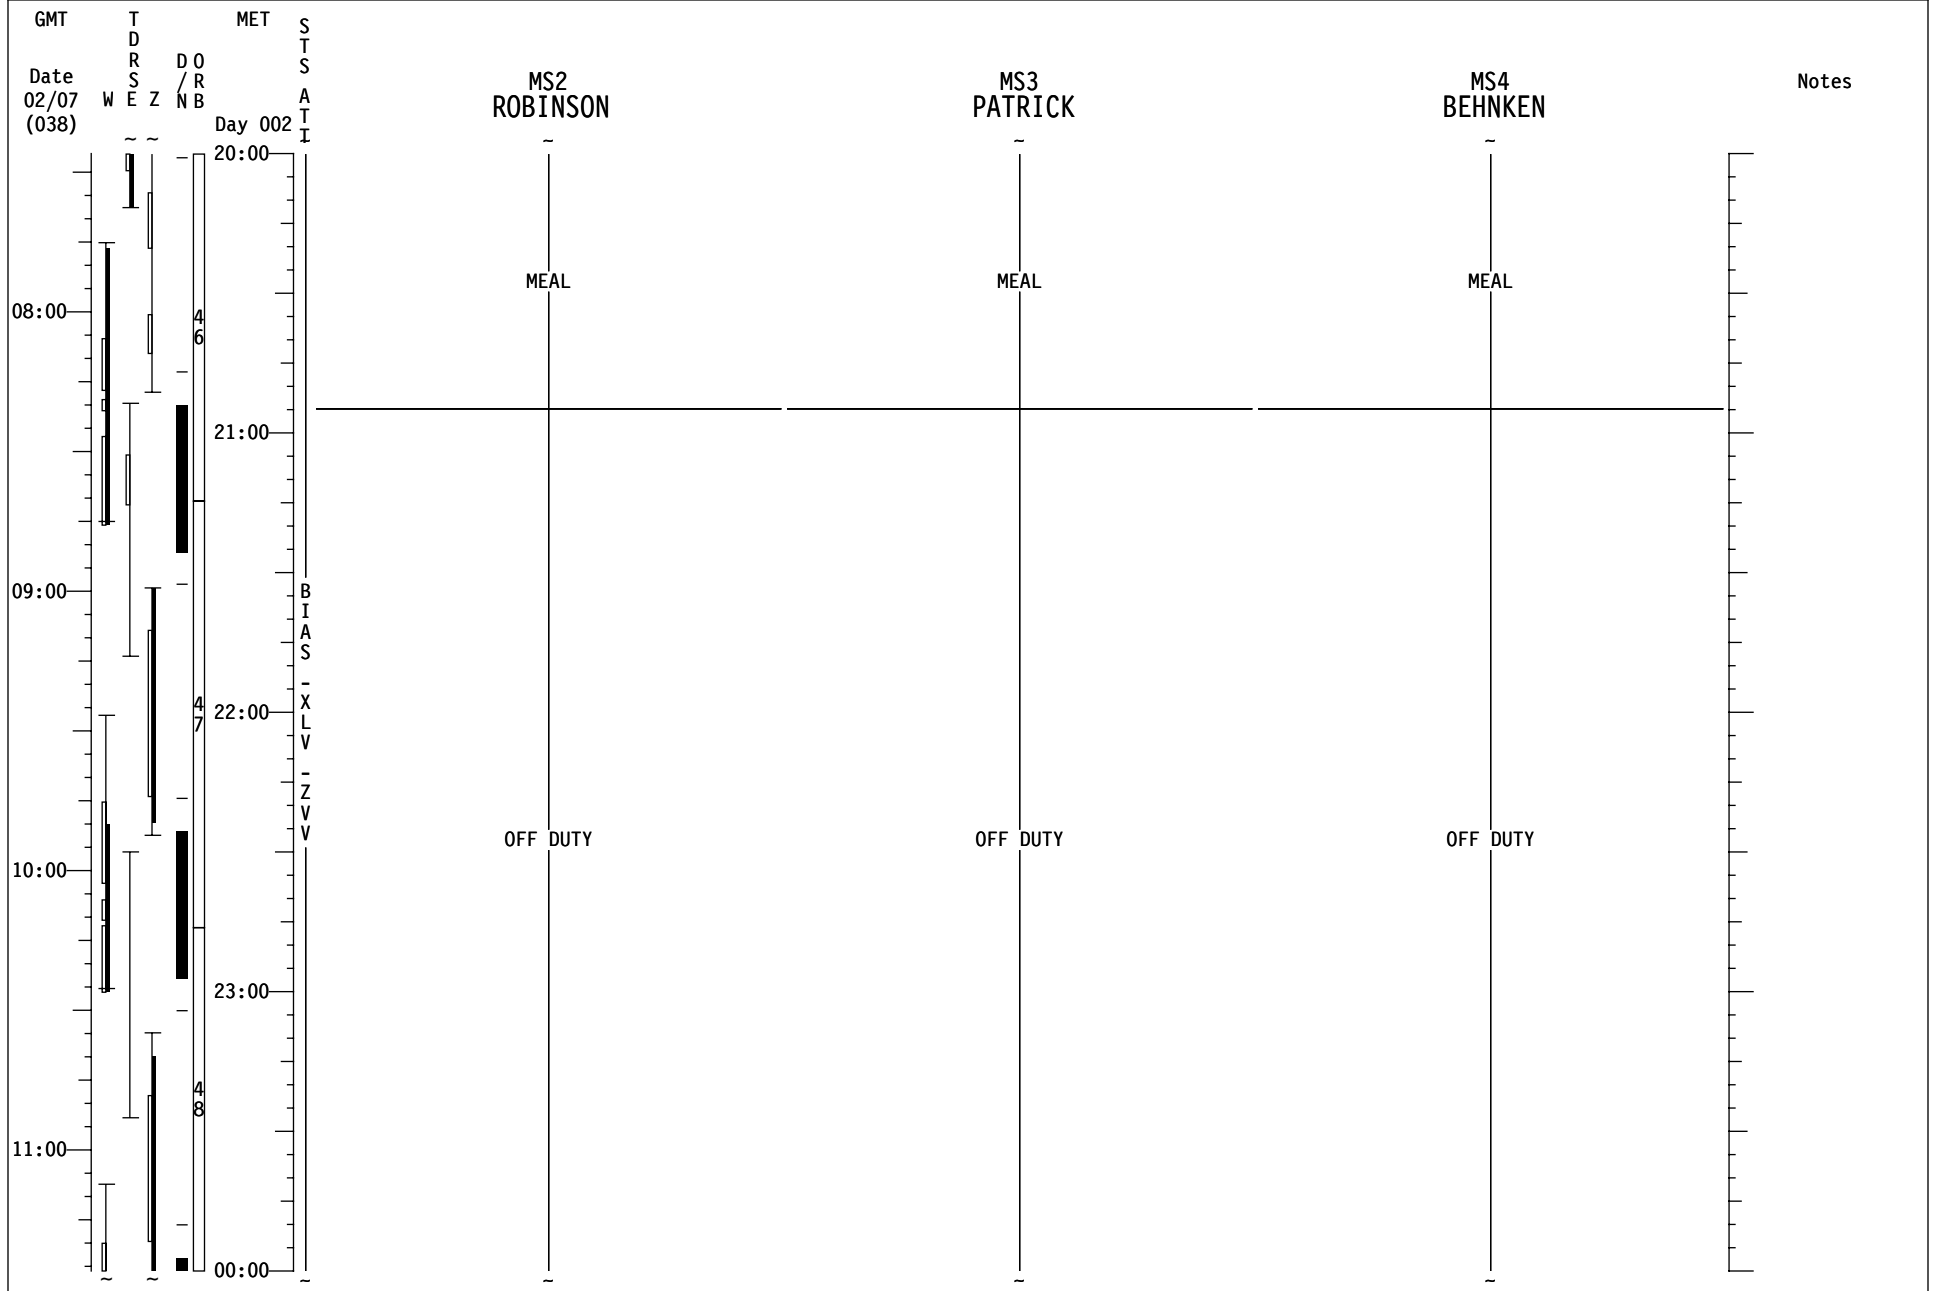

STS-130 FD04