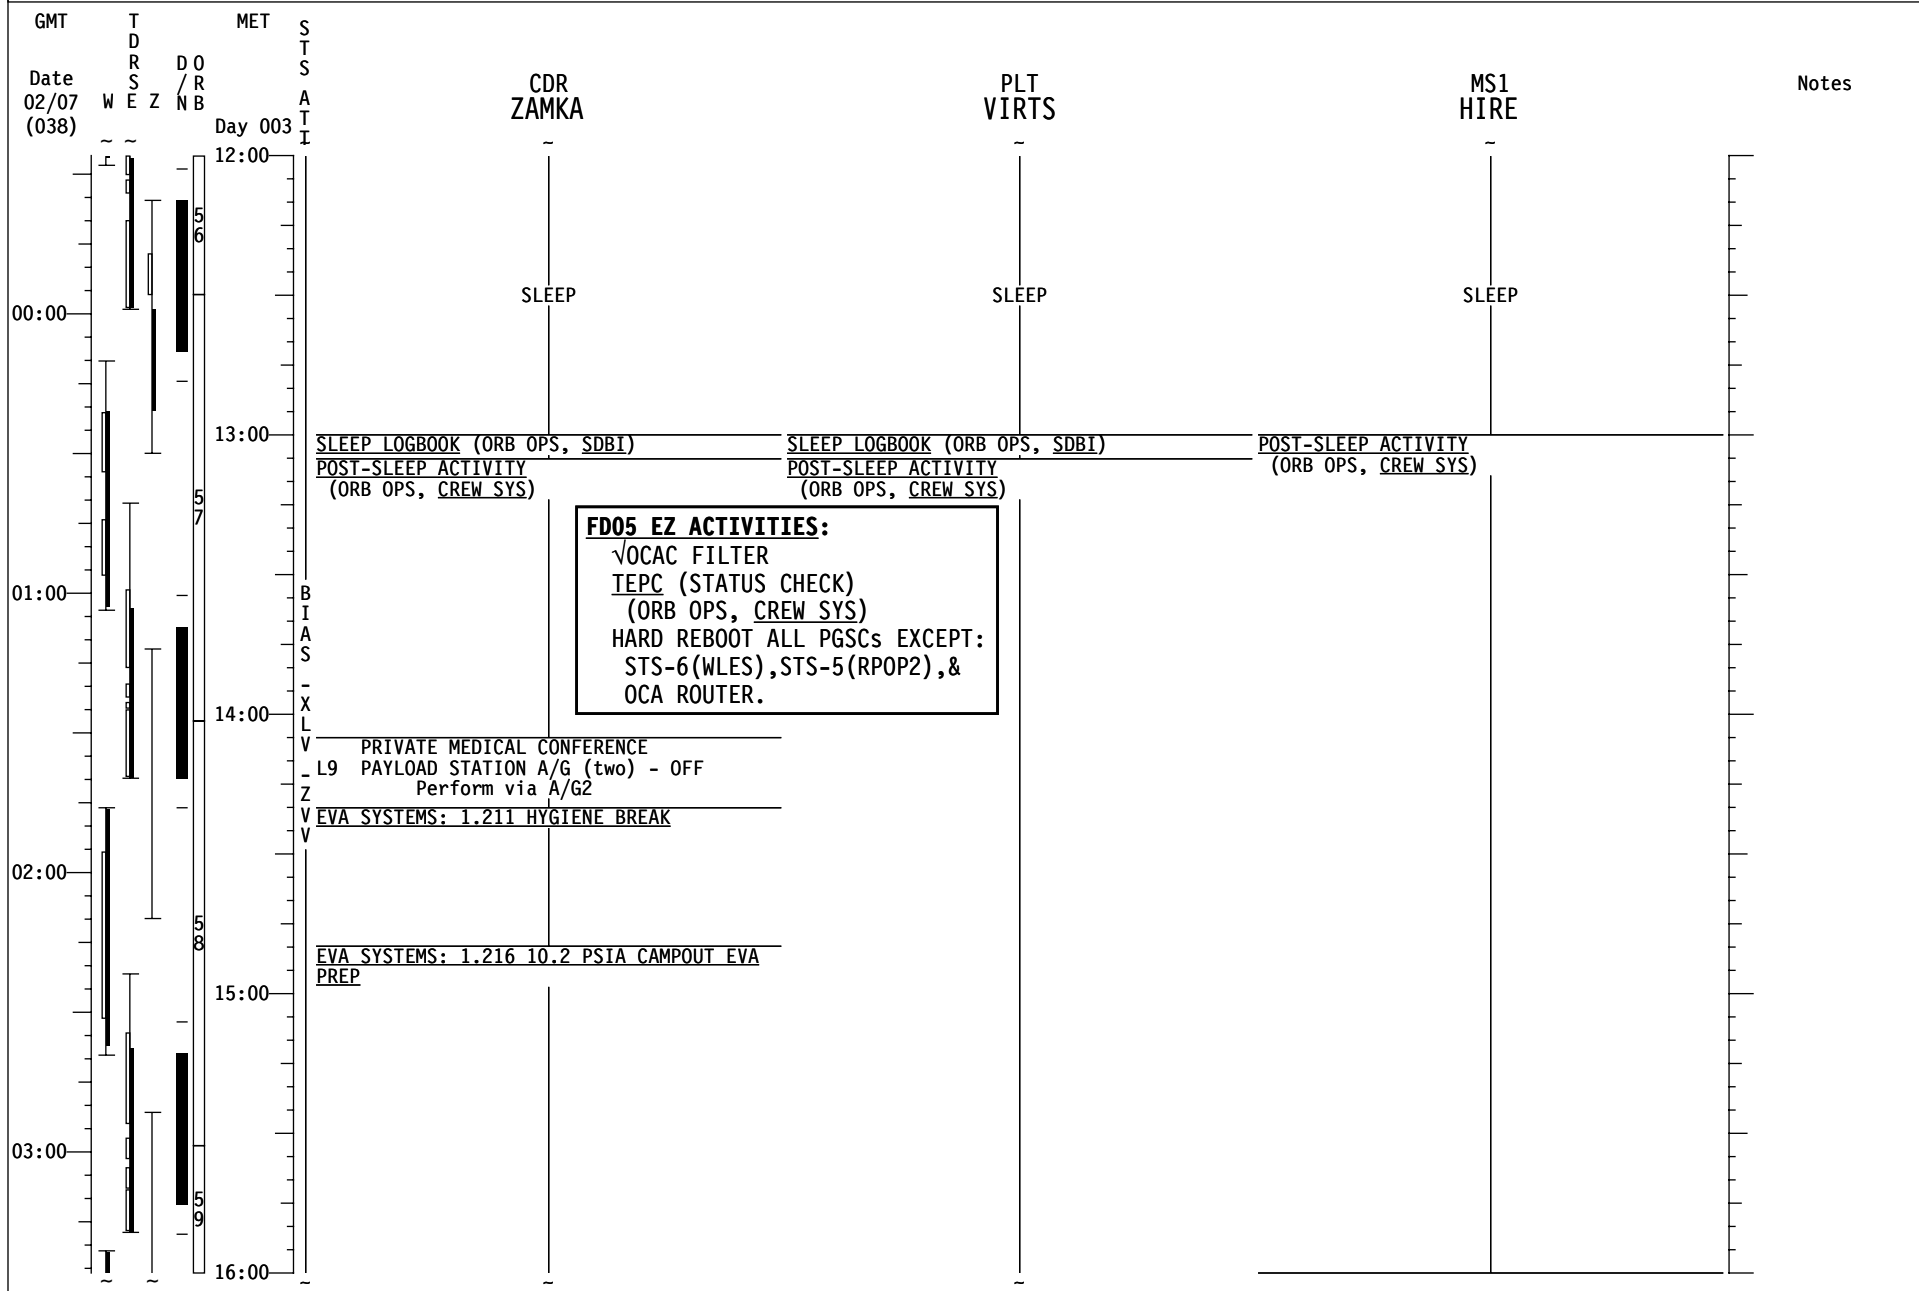

STS-130 FD04

STS-130 FD04

STS-130 FD05

STS-130 FD05

STS-130 FD05

GMT	TDRS W E Z	MET DO RNB	S T S A T I	CDR ZAMKA	PLT VIRTS	MS1 HIRE	Notes
Date 02/08 (039)		Day 003					
16:00				EVA SYSTEMS: 1.216 10.2 PSIA CAMPOUT EVA PREP	POST-SLEEP ACTIVITY - (ORB OPS, CREW SYS) IMU STAR OF OPPTY ALIGN (ORB OPS, GNC) EVA 1 INHIBIT PAD (EVA, TIMELINES)	TRANSFER UPDATE Ref. Transfer List & MSG XXX	
04:00				EVA SYSTEMS: 1.220 EMU PURGE	P/TV07 EVA (PHOTO/TV, SCENES) Perform SETUP		
				EVA SYSTEMS: 1.225 EMU PREBREATHE		EXERCISE	
17:00					ARED		
05:00				EVA SYSTEMS: CREWLOCK DEPRESS/REPRESS (CC)		S&M: 1.403 CBCS INSTALL/REMOVAL-GEN Steps 10,11.3-11.5 1.117 NODE 1/NODE 3 VEST PRESS & LEAK CHECK (ASSY OPS, ACT&C/O) Steps 1-5	
					MIDDECK TRANSFER Ref. Transfer List	1.104 VESTIBULE OUTFITTING NOD1 TO NOD3 (ASSY OPS, ACT&C/O) Step 1.1	
18:00				X EVA SYSTEMS: CREWLOCK POST DEPRESS (CC) L N2 REPRESS INIT [A] V P/TV07 EVA (PHOTO/TV, SCENES) Perform OPS	A N2 REPRESS USING P/L N2 VLVS (ORB OPS, ECLS) Steps 1-5; on MCC go, perform step 6	MIDDECK TRANSFER Ref. Transfer List	
06:00							
19:00							
07:00							
20:00							
				ROBO: 1.220 SSRMS NODE 3 UNBERTH TO INSTL Steps 4-7 EXERCISE CONSTRAINTS N2 REPRESS TERM (On MCC GO) [B] P/TV07 EVA (PHOTO/TV, SCENES) Perform OPS	ROBO: 1.220 SSRMS NODE 3 UNBERTH TO INSTL Steps 1-14 EXERCISE CONSTRAINTS	ROBO: 1.220 SSRMS NODE 3 UNBERTH TO INSTL Steps 1-14 EXERCISE CONSTRAINTS	NO EXERCISE FROM UNBERTH & INSTL UNTIL A-BOLTS COMPLETE