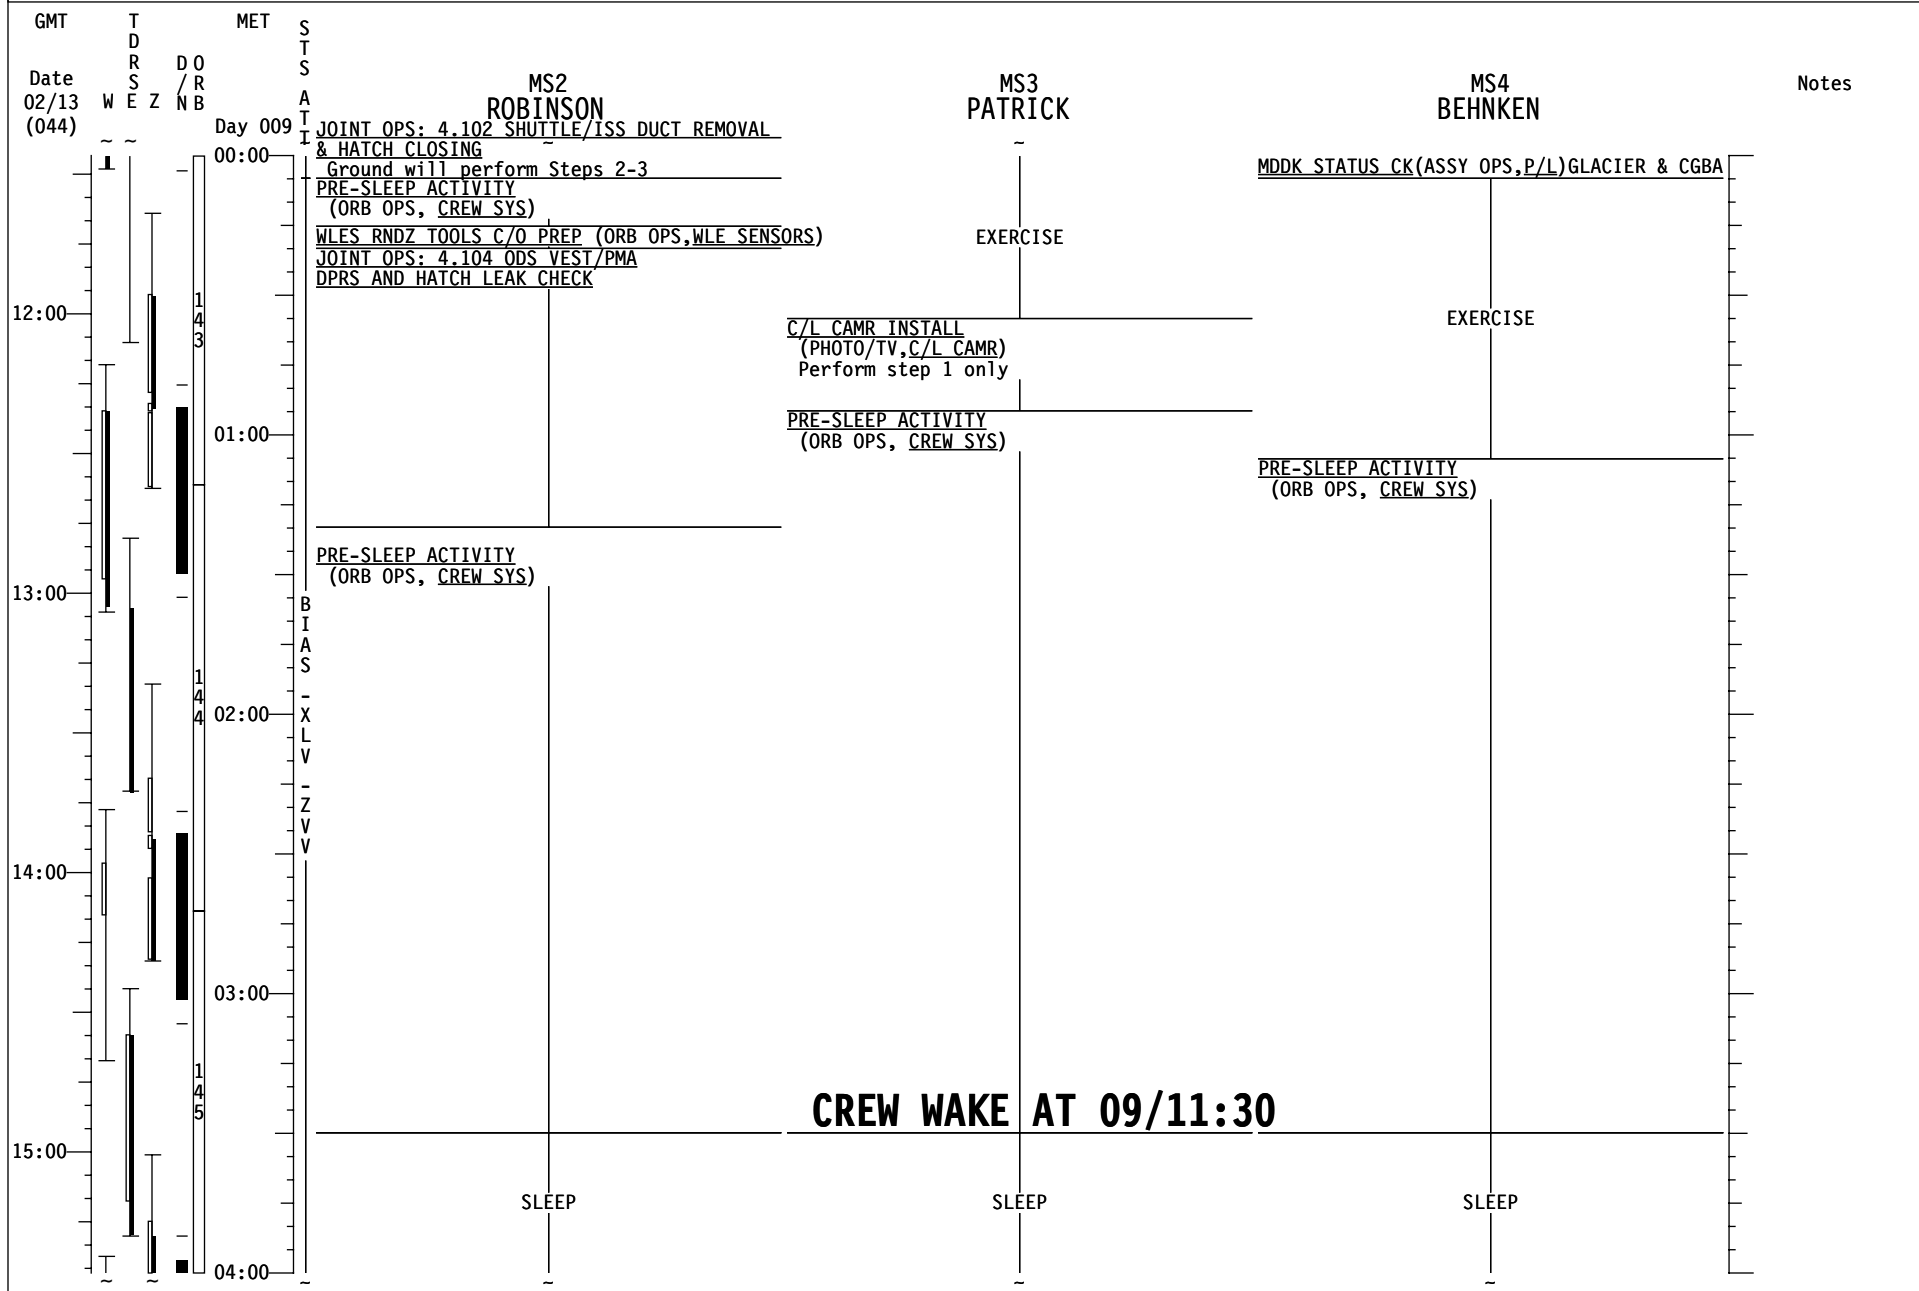

STS-130 FD10