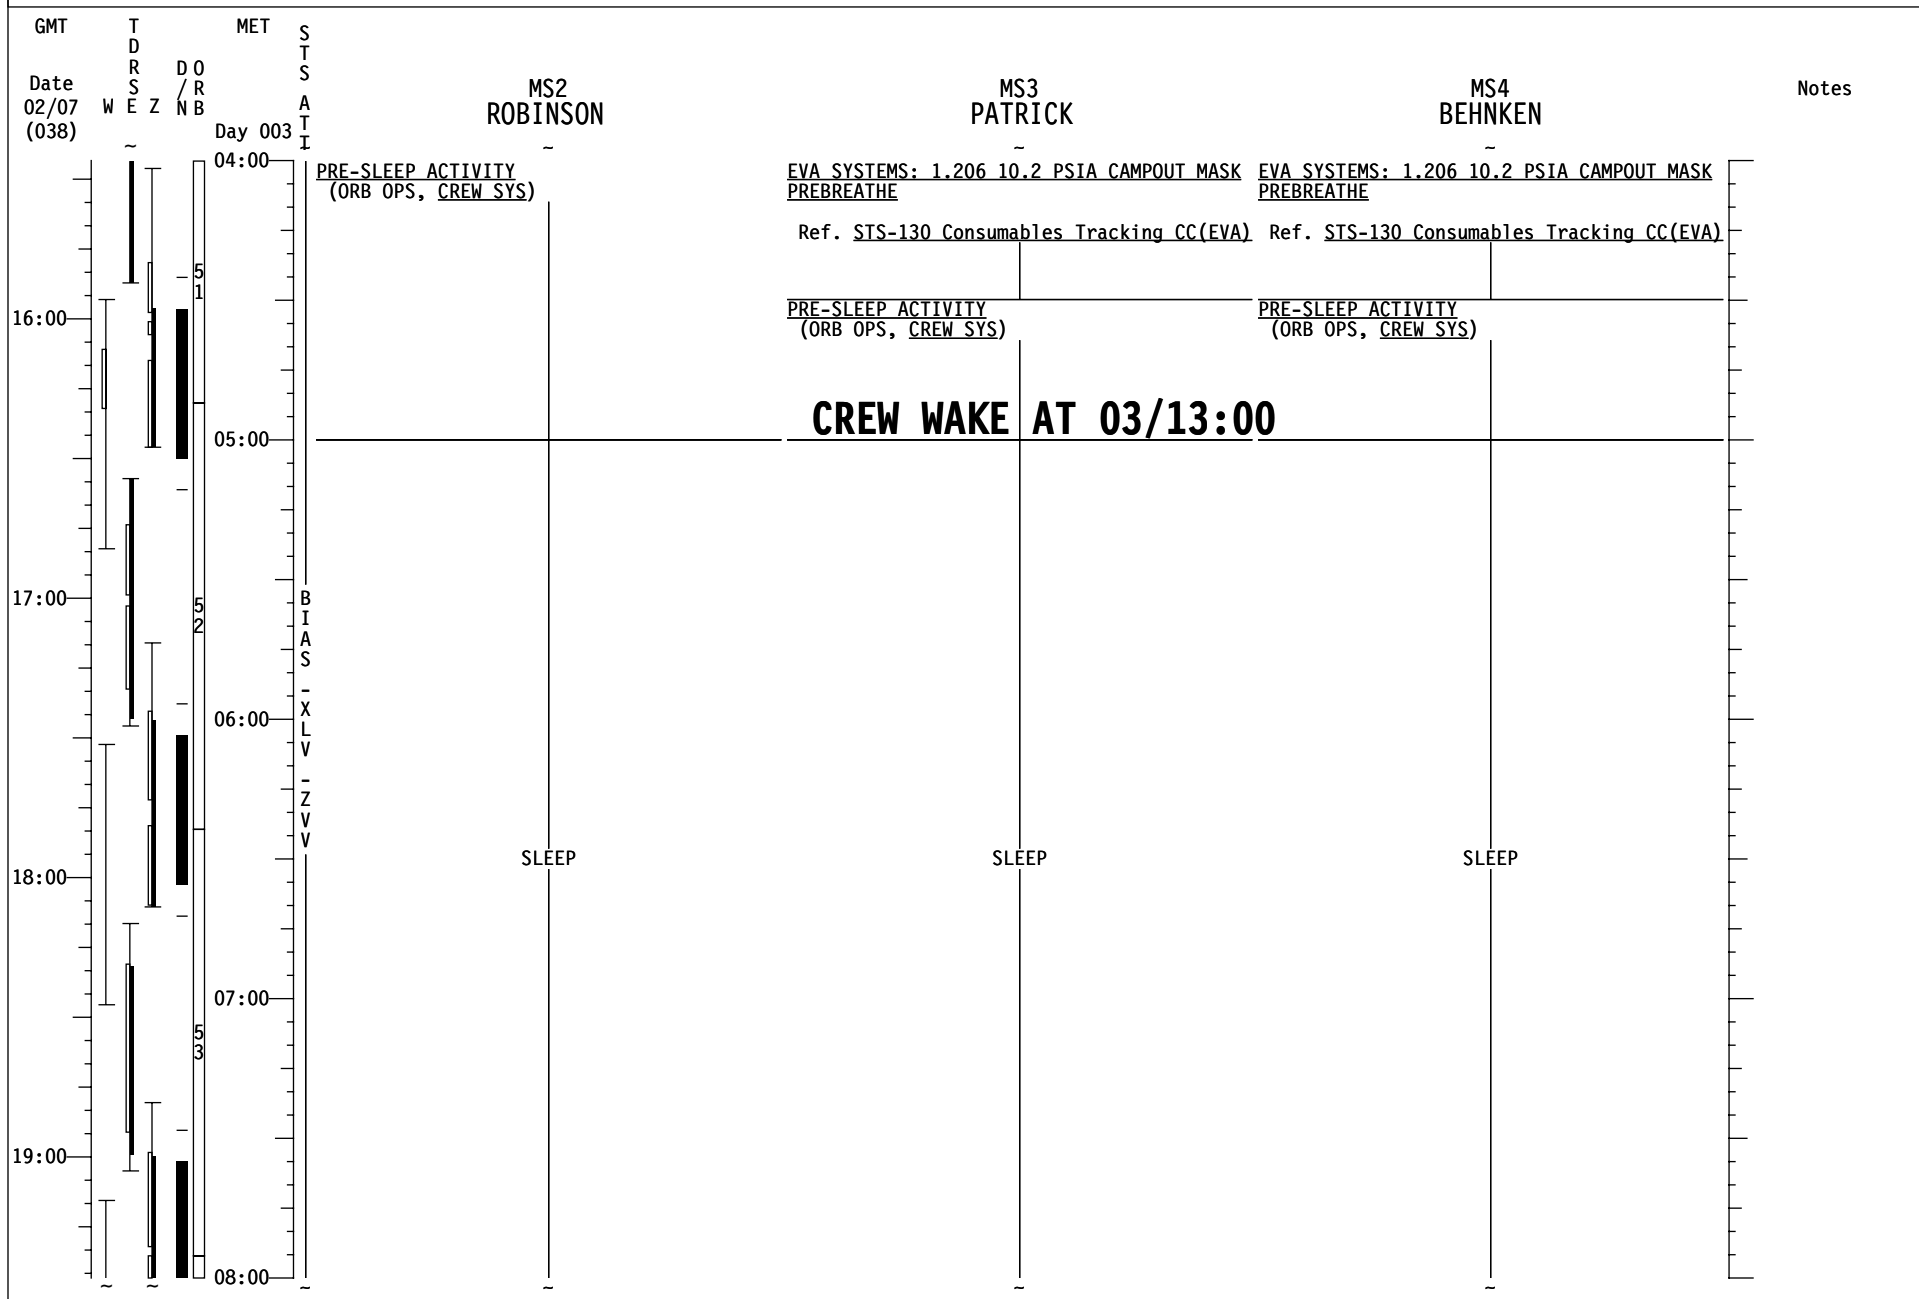

STS-130 FD04

STS-130 FD04

STS-130 FD05

STS-130 FD05

STS-130 FD05

GMT	TDRS W E Z	MET DO RNB	S T S A T I	CDR ZAMKA	PLT VIRTS	MS1 HIRE	Notes
Date 02/08 (039)		Day 003					
16:00				EVA SYSTEMS: 1.216 10.2 PSIA CAMPOUT EVA PREP	POST-SLEEP ACTIVITY - (ORB OPS, CREW SYS) IMU STAR OF OPPTY ALIGN (ORB OPS, GNC) EVA 1 INHIBIT PAD (EVA, TIMELINES)	TRANSFER UPDATE Ref. Transfer List & MSG XXX	
04:00				EVA SYSTEMS: 1.220 EMU PURGE	P/TV07 EVA (PHOTO/TV, SCENES) Perform SETUP		
				EVA SYSTEMS: 1.225 EMU PREBREATHE		EXERCISE	
17:00					ARED		
05:00				EVA SYSTEMS: CREWLOCK DEPRESS/REPRESS (CC)		S&M: 1.403 CBCS INSTALL/REMOVAL-GEN Steps 10,11.3-11.5 1.117 NODE 1/NODE 3 VEST PRESS & LEAK CHECK (ASSY OPS, ACT&C/O) Steps 1-5	
					MIDDECK TRANSFER Ref. Transfer List	1.104 VESTIBULE OUTFITTING NOD1 TO NOD3 (ASSY OPS, ACT&C/O) Step 1.1	
18:00				X EVA SYSTEMS: CREWLOCK POST DEPRESS (CC) L N2 REPRESS INIT [A] V P/TV07 EVA (PHOTO/TV, SCENES) Perform OPS	A N2 REPRESS USING P/L N2 VLVS (ORB OPS, ECLS) Steps 1-5; on MCC go, perform step 6	MIDDECK TRANSFER Ref. Transfer List	
06:00							
19:00							
07:00							
20:00							
				ROBO: 1.220 SSRMS NODE 3 UNBERTH TO INSTL Steps 4-7 EXERCISE CONSTRAINTS N2 REPRESS TERM (On MCC GO) [B] P/TV07 EVA (PHOTO/TV, SCENES) Perform OPS	ROBO: 1.220 SSRMS NODE 3 UNBERTH TO INSTL Steps 1-14 EXERCISE CONSTRAINTS	ROBO: 1.220 SSRMS NODE 3 UNBERTH TO INSTL Steps 1-14 EXERCISE CONSTRAINTS	NO EXERCISE FROM UNBERTH & INSTL UNTIL A-BOLTS COMPLETE