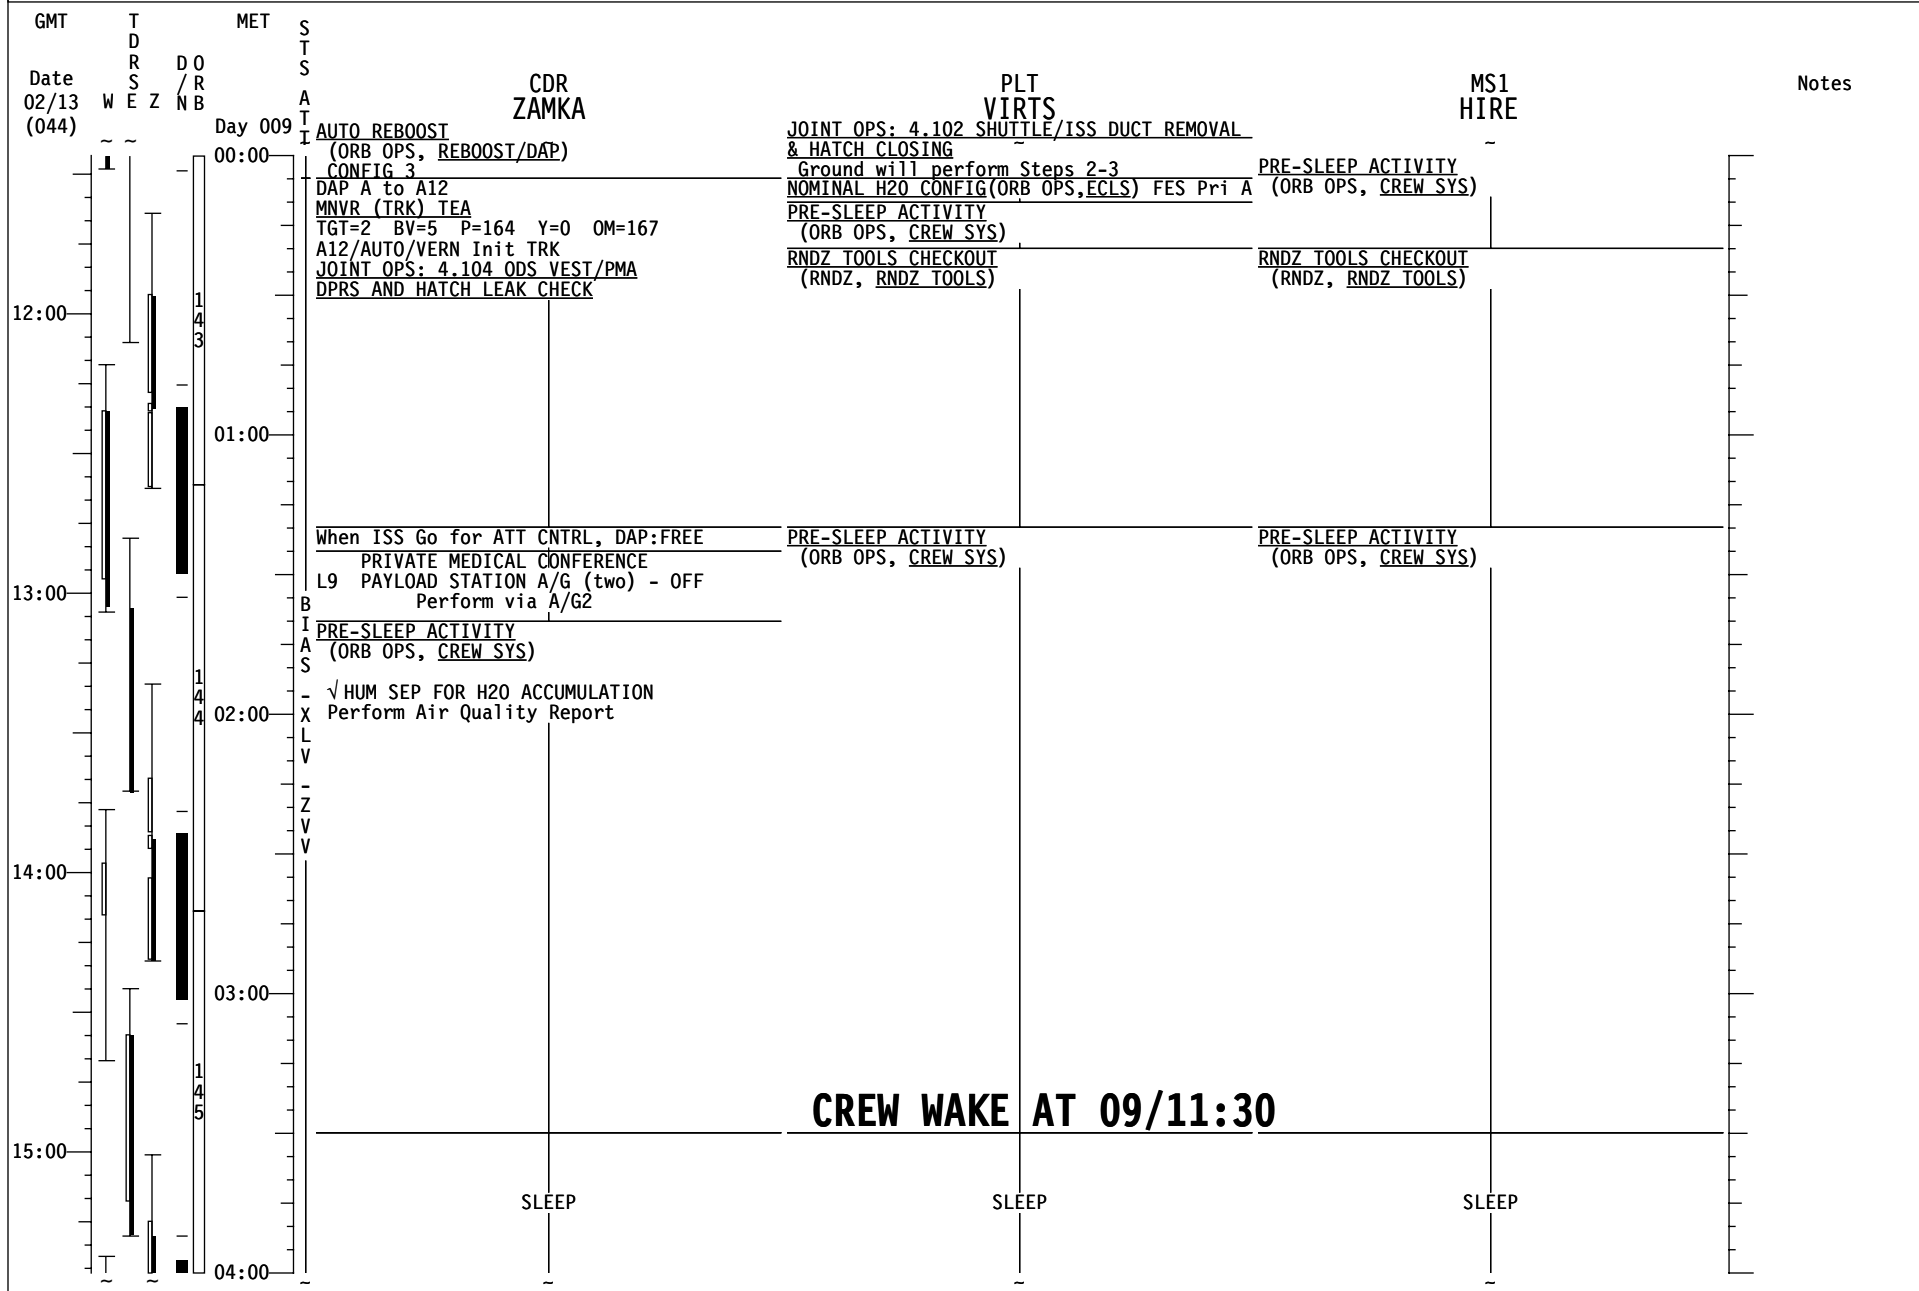

STS-130 FD10

CREW WAKE AT 09/11:30