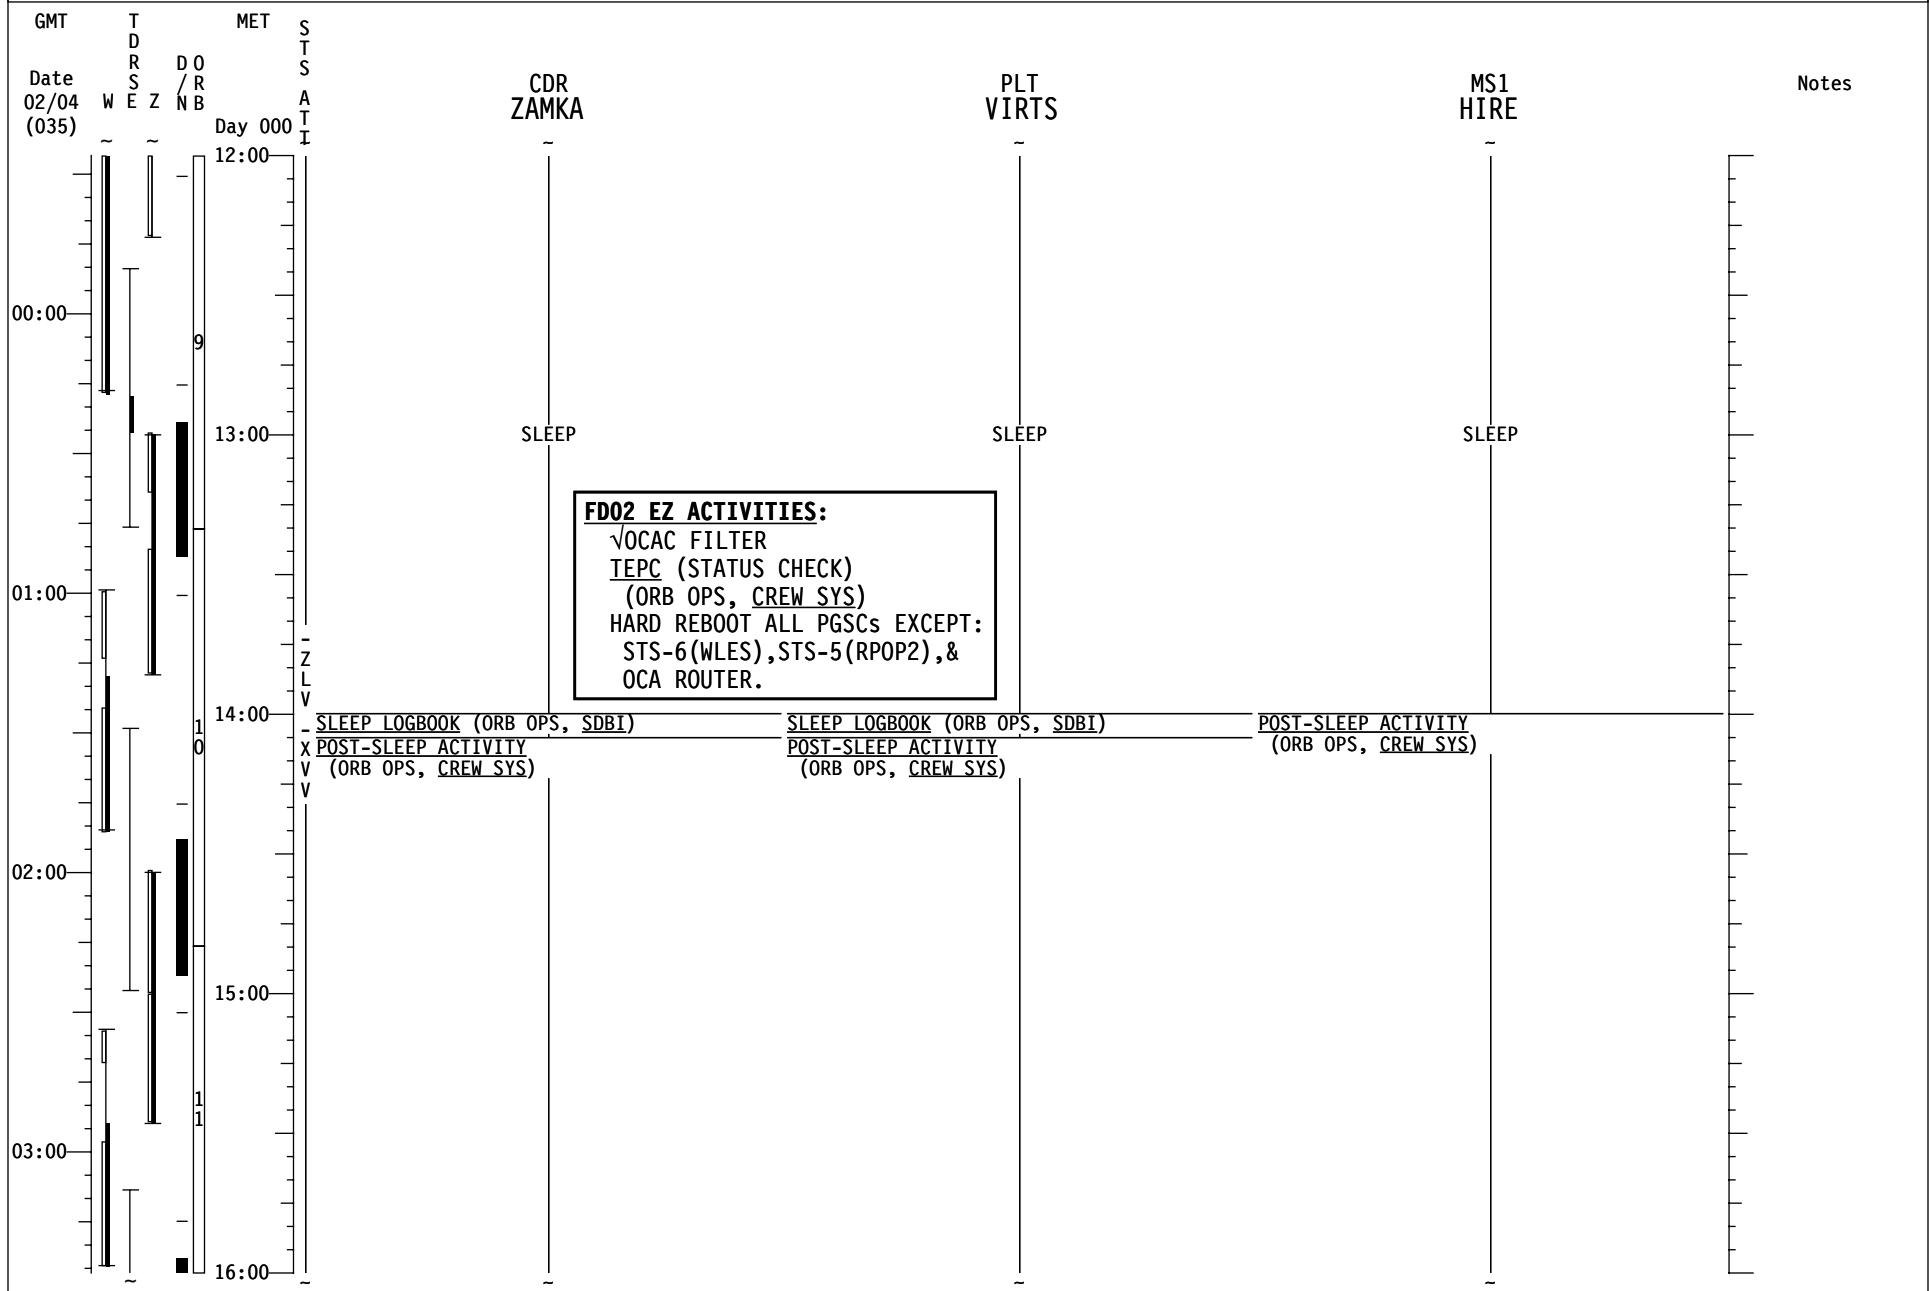

STS-130 FD02