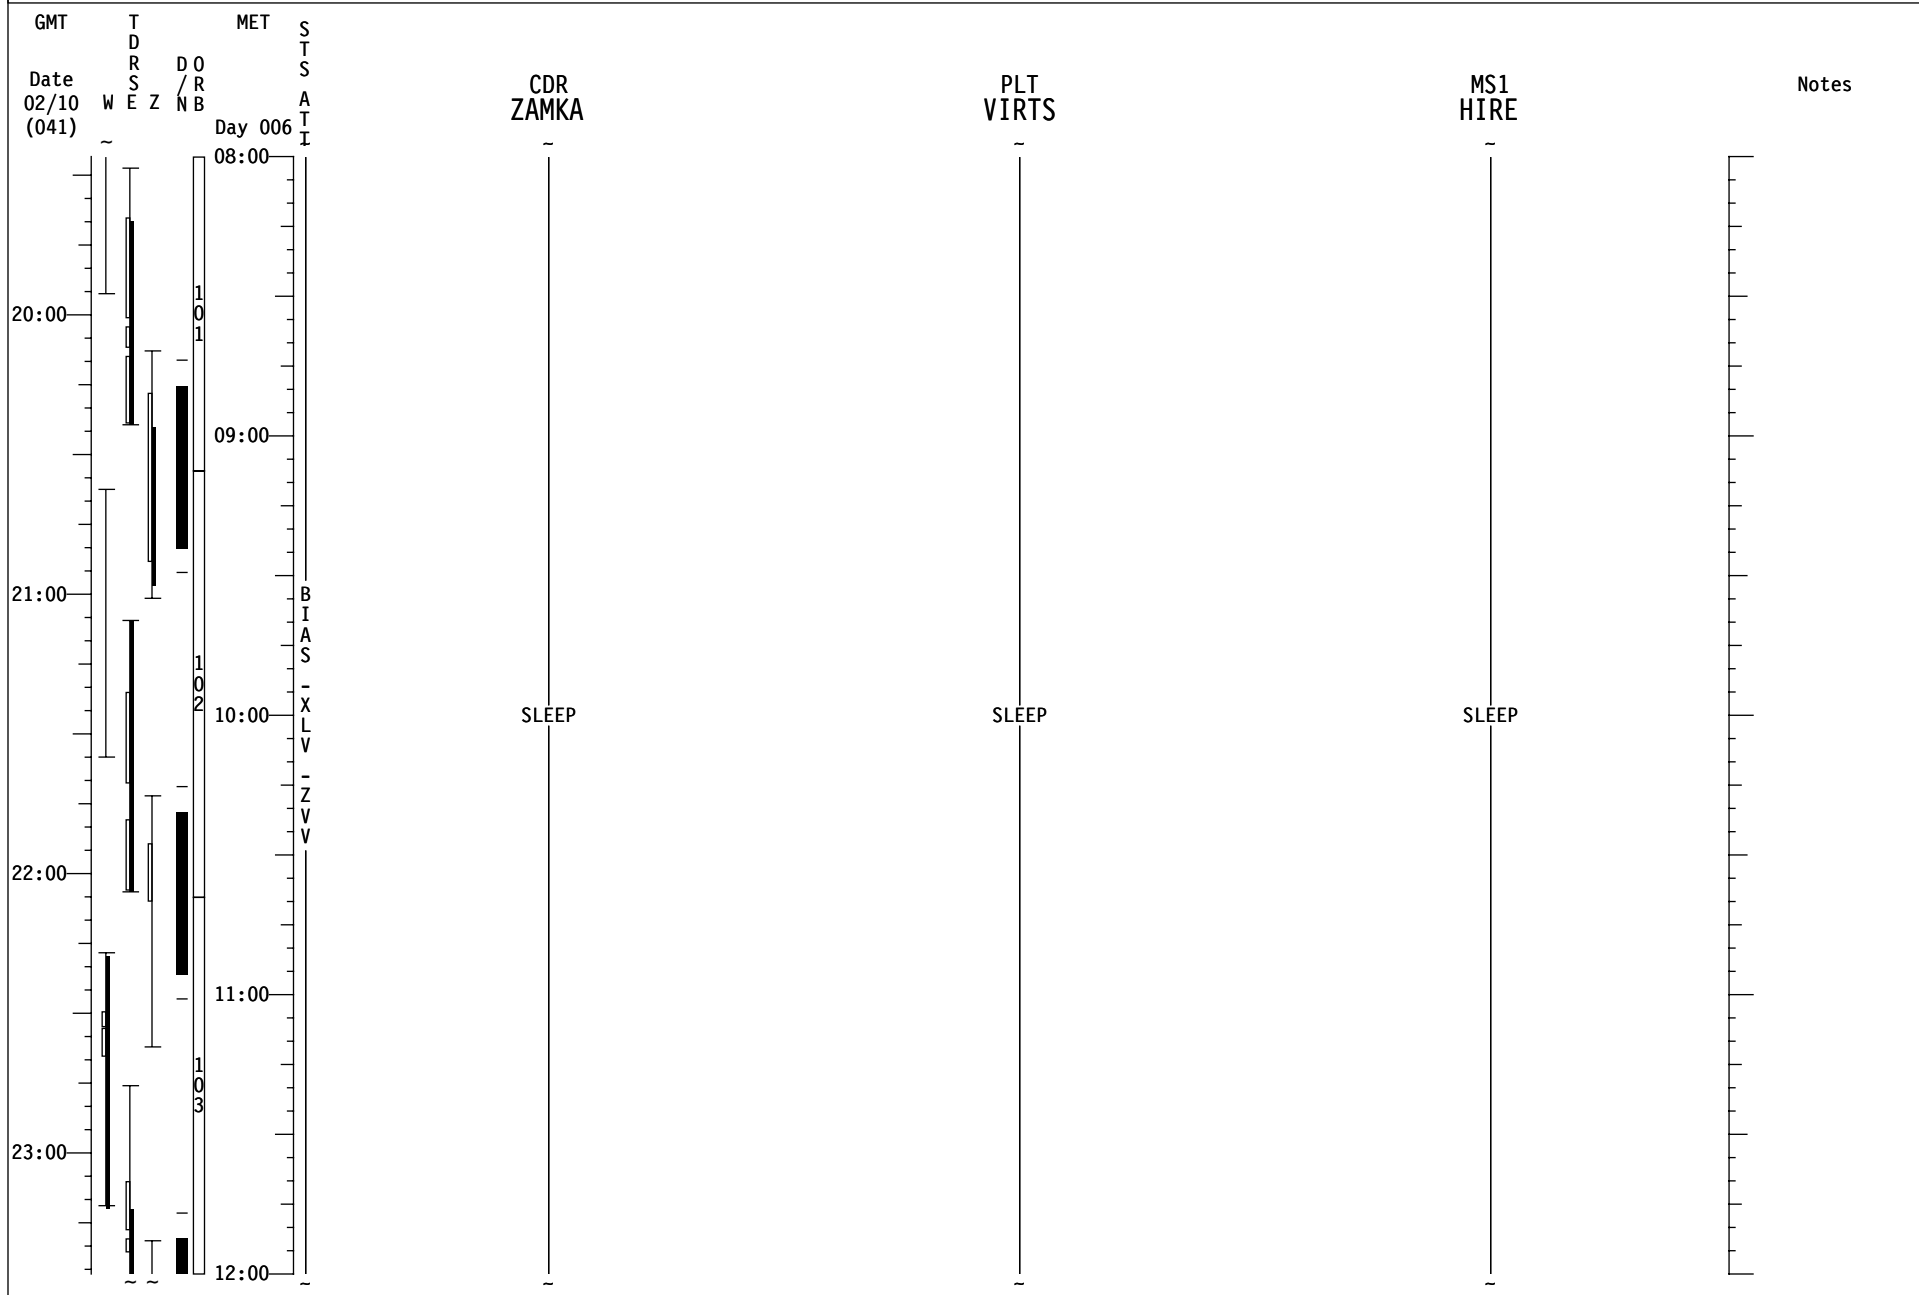

STS-130 FD07