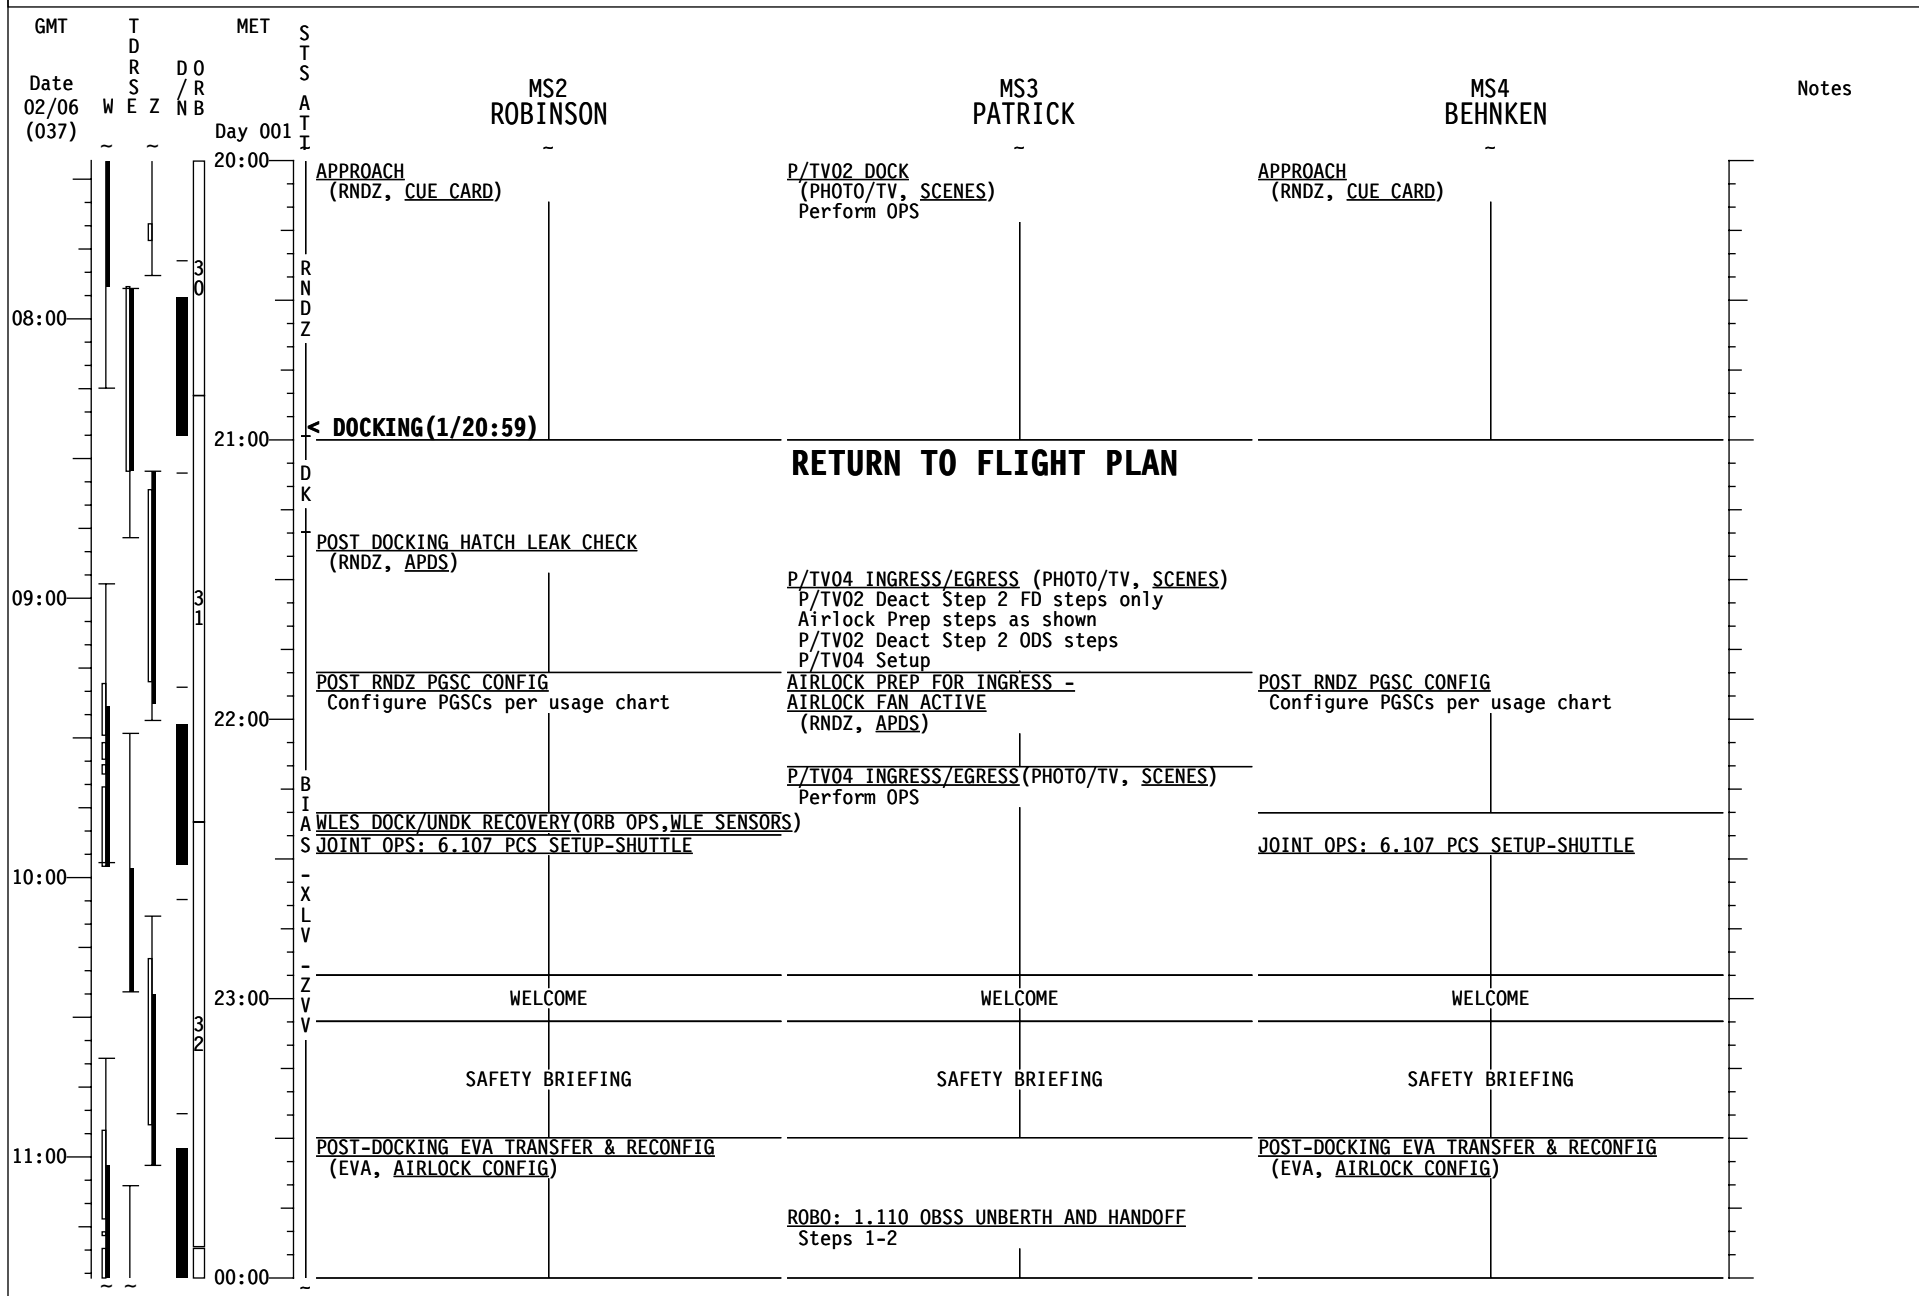

STS-130 FD03