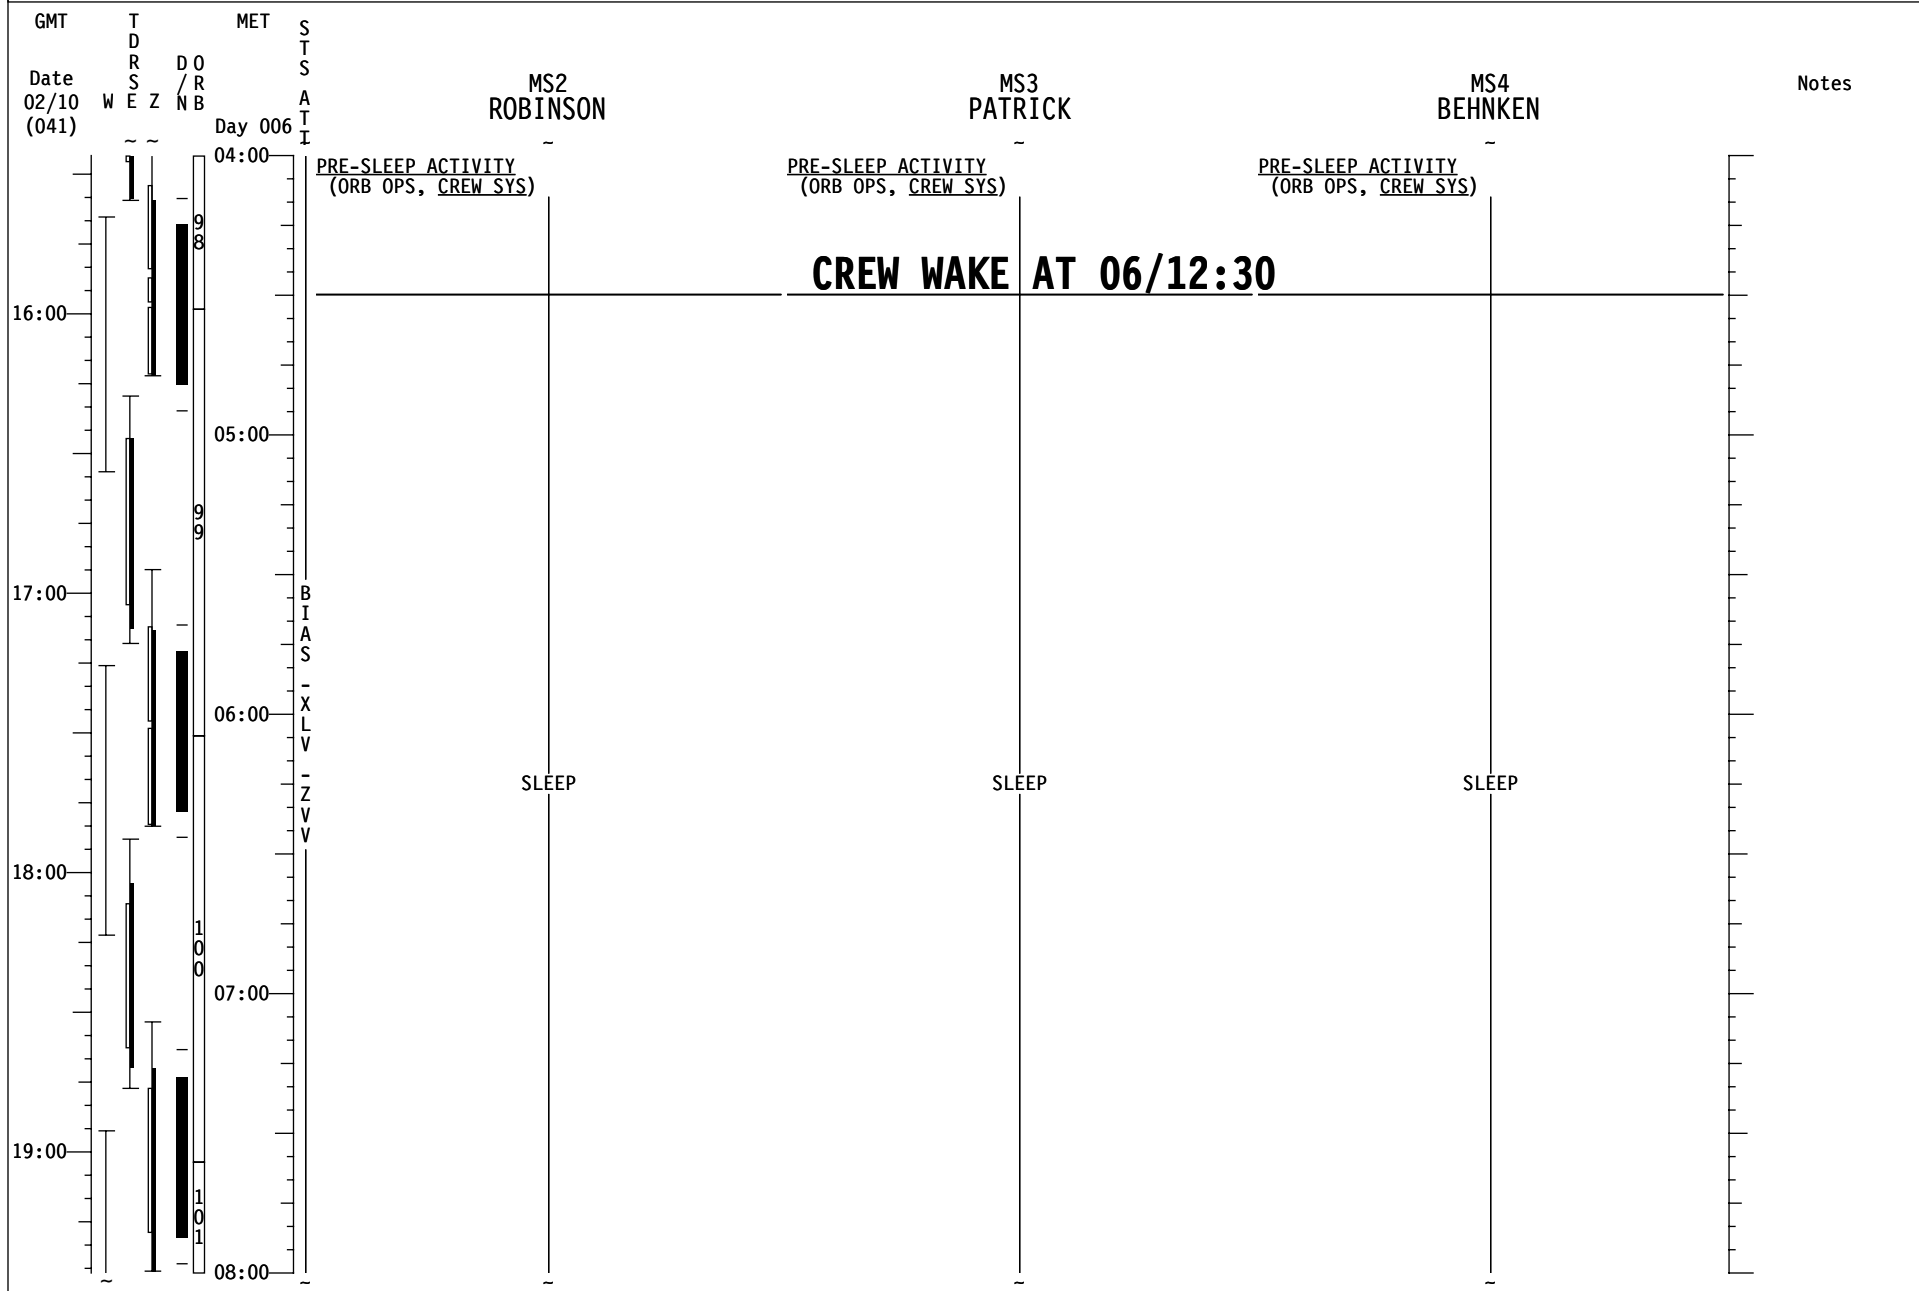

STS-130 FD07