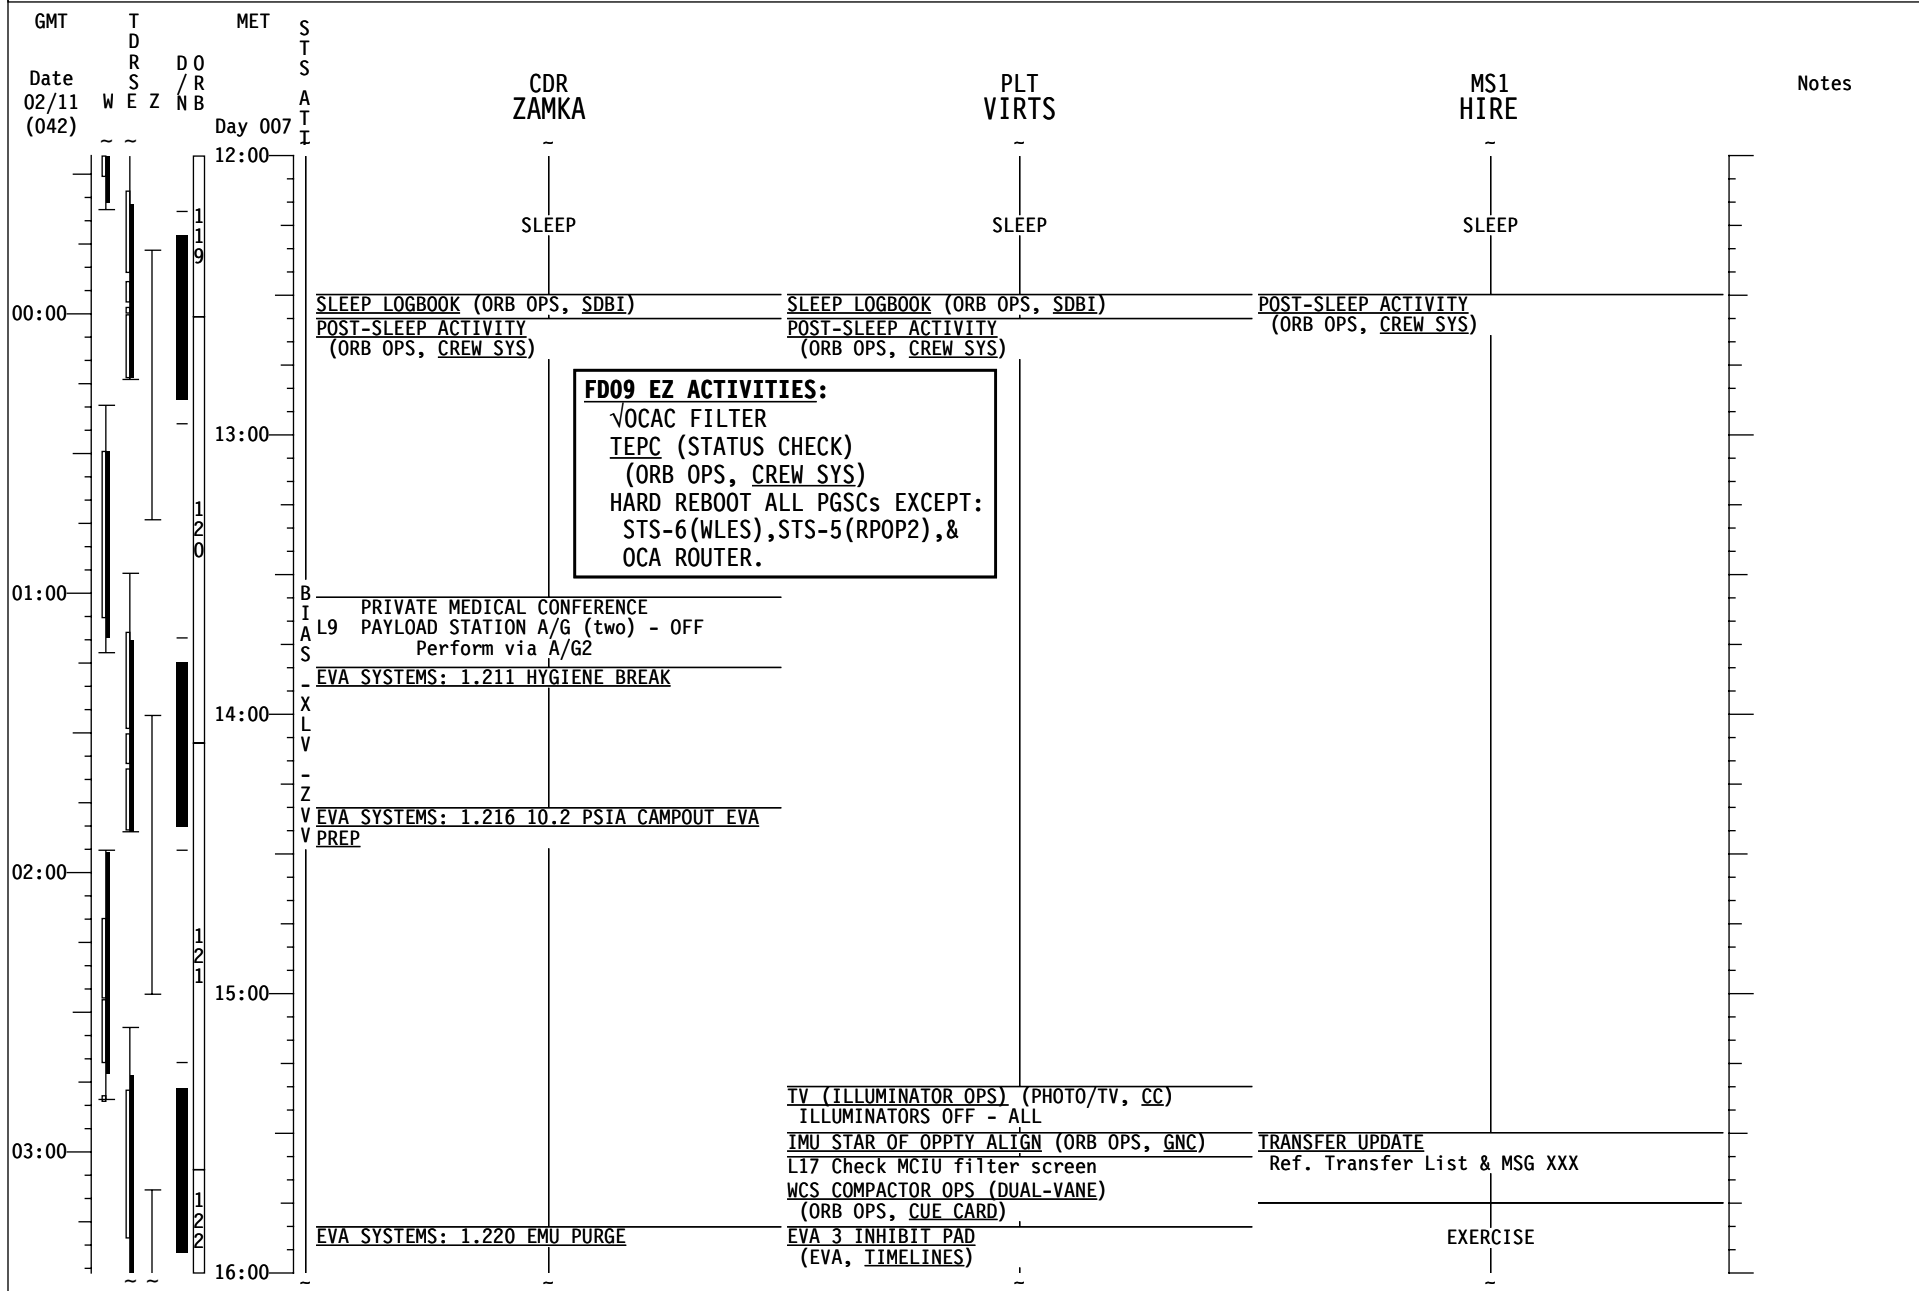

STS-130 FD09