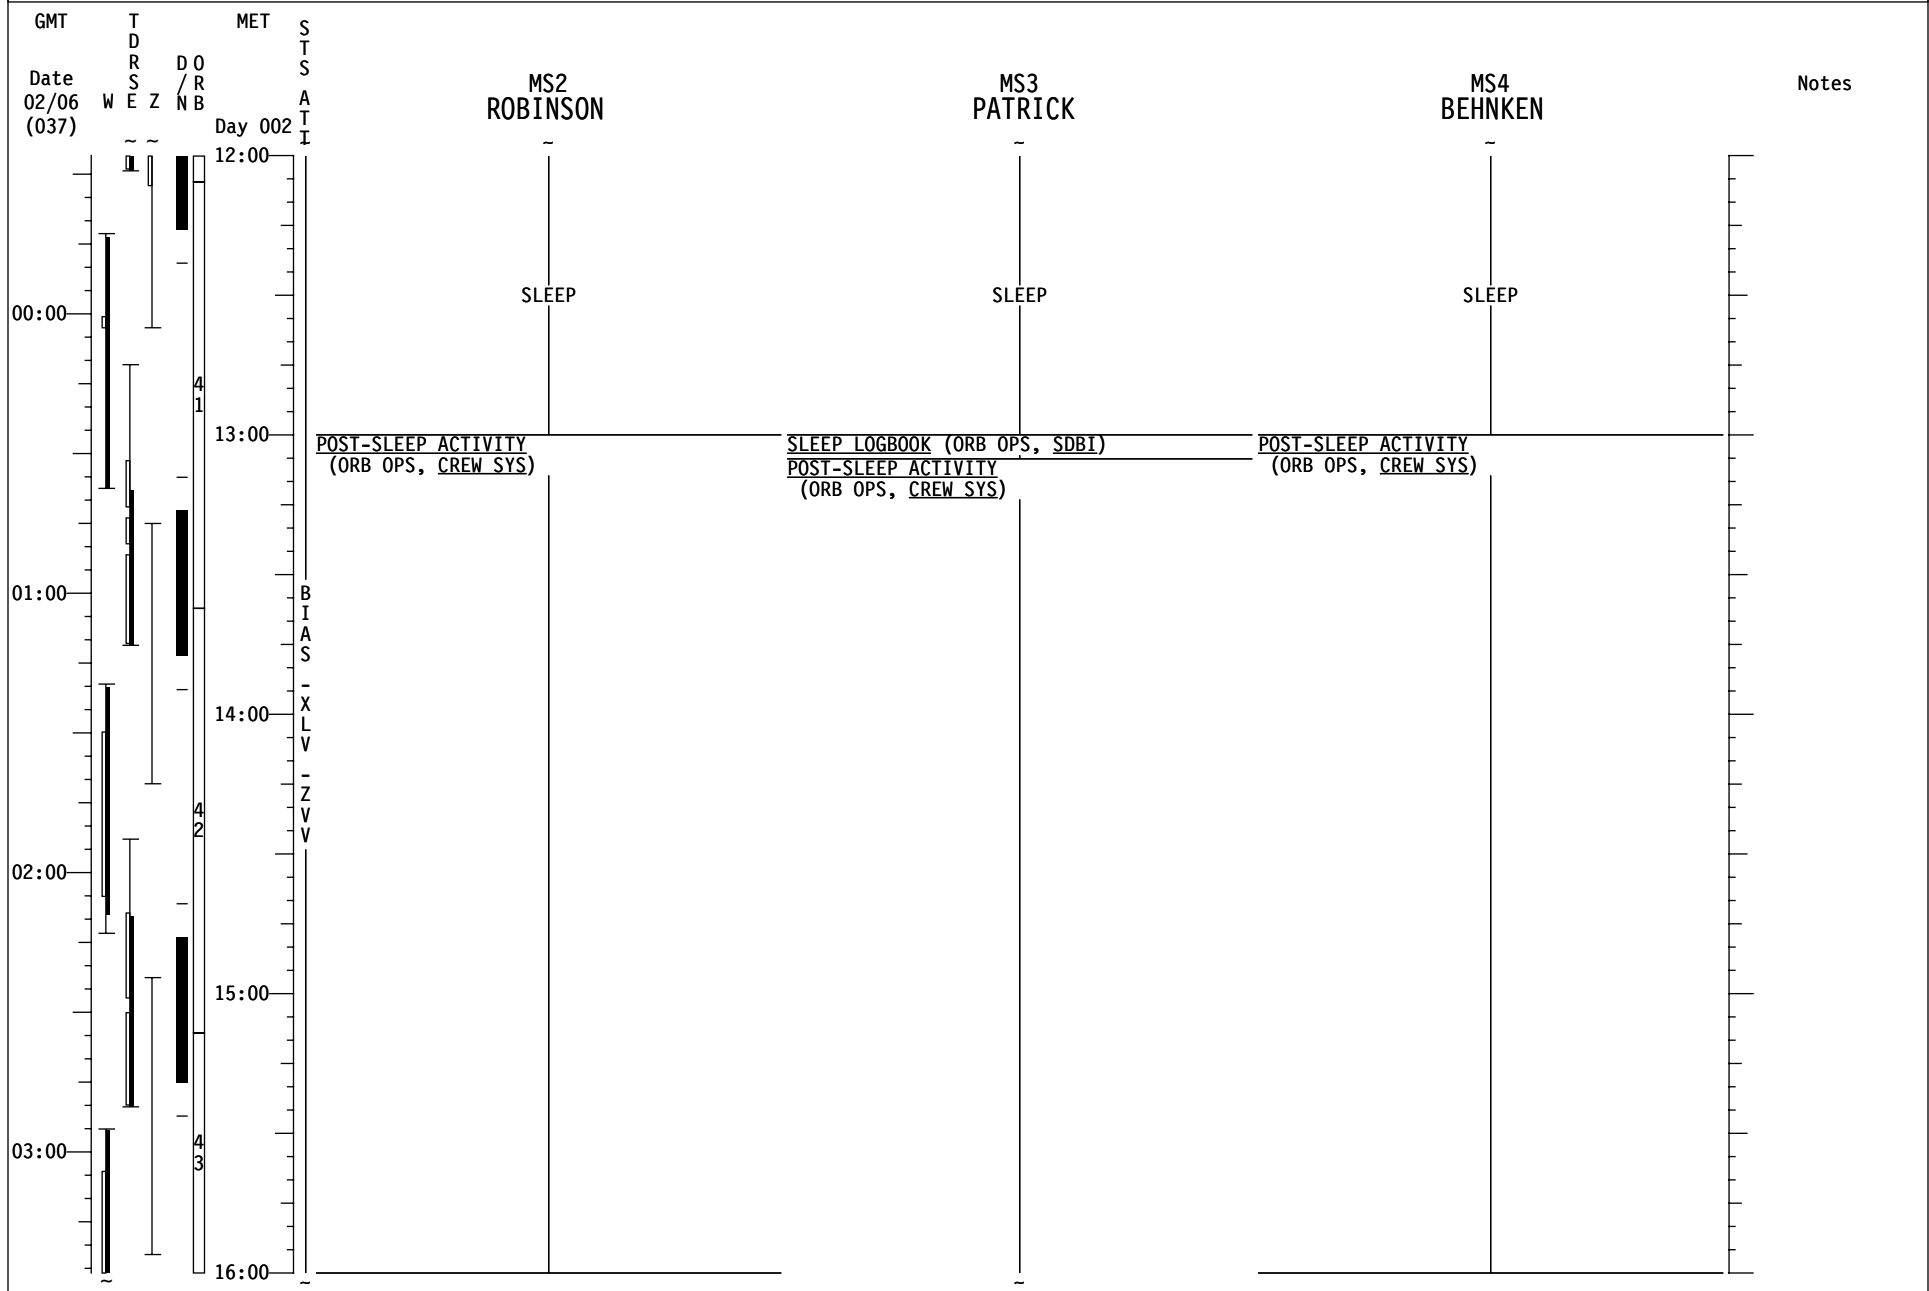

STS-130 FD03

STS-130 FD03

STS-130 FD03

STS-130 FD03

STS-130 FD04

STS-130 FD04

STS-130 FD04

GMT	T D R S W E Z	MET Day 002	S T S A T I	CDR ZAMKA	PLT VIRTS	MS1 HIRE	Notes
02/07 (038)							
04:00							
05:00							
06:00							
07:00							
20:00							
16:00				MIDDECK TRANSFER Ref. Transfer List	IMU STAR OF OPPTY ALIGN (ORB OPS, GNC) L17 Check MCIU filter screen	TRANSFER UPDATE Ref. Transfer List & MSG XXX	
17:00				SHUTTLE/ISS H2O CONTAINER FILL (HC) (ORB OPS, ECLS) Init Fill #1 Ref MSG XXX	JOINT OPS: 3.120 PREBREATHE USING SHUTTLE O2 SETUP Steps 2-6, Ground will perform steps 2.4 and 6.14	EXERCISE	
18:00					P/TVO6 ROBOTICS OPERATIONS (PHOTO/TV, SCENES) Perform SETUP	MIDDECK TRANSFER Ref. Transfer List	NO EXERCISE WHILE DOUBLE GRAPPLD
19:00					EXERCISE		
19:00				SHUTTLE/ISS H2O CONTAINER FILL (HC) (ORB OPS, ECLS) Perform FILL TERMINATION			
19:00				CWC TRANSFER Transfer CWC to ISS			
19:00				MIDDECK TRANSFER Ref. Transfer List	MIDDECK TRANSFER Ref. Transfer List	SPINAL STAND HEIGHT SUBJECT Ref. MSG XXX SPINAL ELONG CREW DATA CLCT Ref. MSG XXX	
19:00						MIDDECK TRANSFER Ref. Transfer List	
19:21-19:57				PUBLIC AFFAIRS EVENT ISS KU AVAIL: 19:21-19:57	PUBLIC AFFAIRS EVENT ISS KU AVAIL: 19:21-19:57	PUBLIC AFFAIRS EVENT ISS KU AVAIL: 19:21-19:57	
20:00				MEAL	MEAL	MEAL	