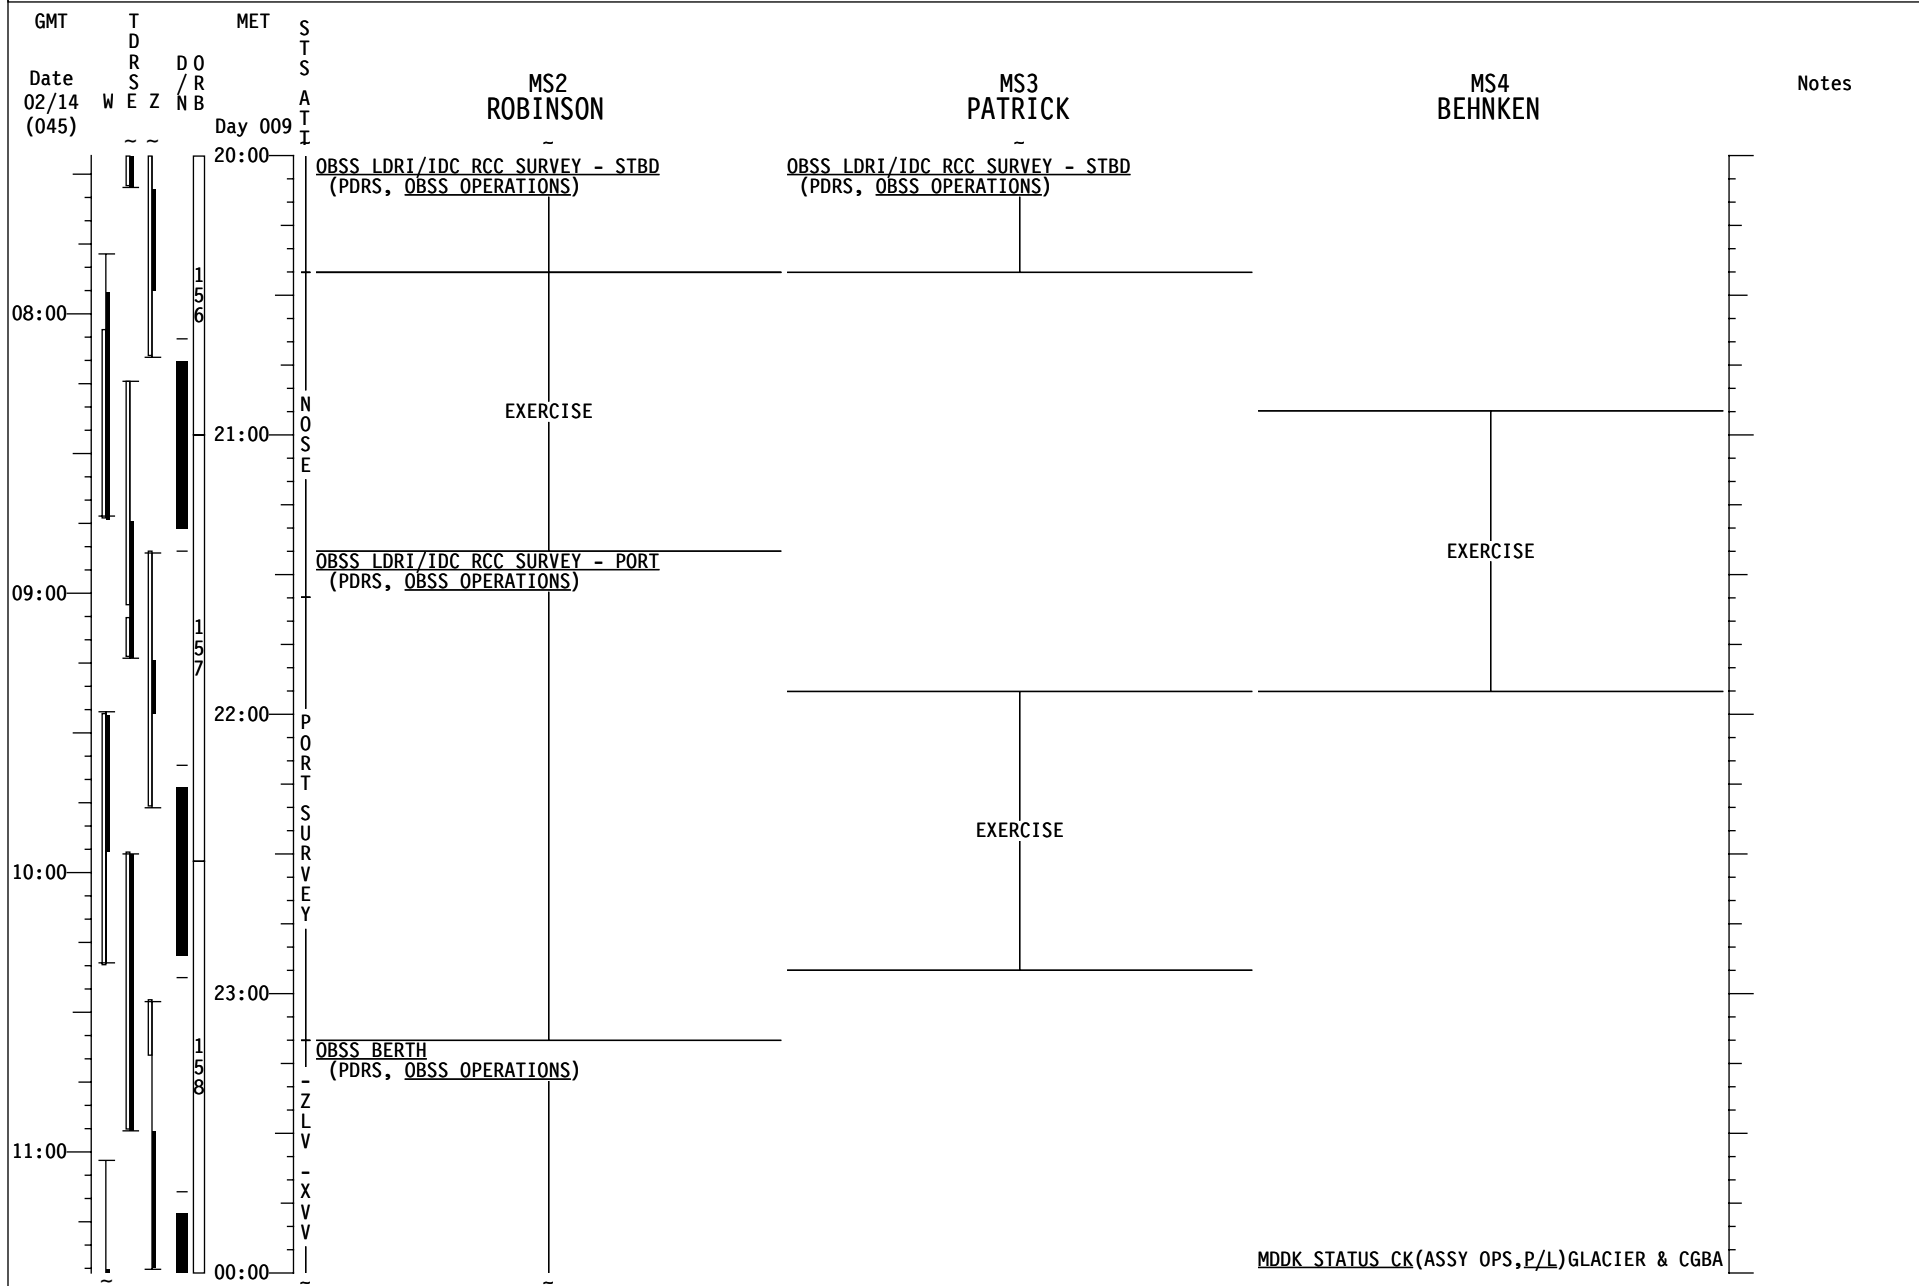

STS-130 FD11

STS-130 FD11

STS-130 FD11

MDDK STATUS CK(ASSY OPS,P/L)GLACIER & CGBA

STS-130 FD11

GMT	TDRSEZ	MET	SSTS	CDR ZAMKA	PLT VIRTS	MS1 HIRE	Notes
Date 02/14 (045)	W E Z	Day 010	AT I				
00:00				PRE-SLEEP ACTIVITY (ORB OPS, CREW SYS)	OBSS BERTH (PDRS, OBSS OPERATIONS)	PRE-SLEEP ACTIVITY (ORB OPS, CREW SYS)	
				RMS PWRDN (PDRS, RMS PWRDN)	PRE-SLEEP ACTIVITY (ORB OPS, CREW SYS)	RMS PWRDN (PDRS, RMS PWRDN)	
12:00				PRE-SLEEP ACTIVITY (ORB OPS, CREW SYS)		CREW CHOICE DOWNLINK (CUE CARD, PLAYBACK) KU TDRE: 00:11-01:06 Gimbal Flip: 00:37	
				FLIGHT DIRECTOR CONFERENCE PRIVATE MEDICAL CONFERENCE L9 PAYLOAD STATION A/G (two) - OFF Perform via A/G2		PRE-SLEEP ACTIVITY (ORB OPS, CREW SYS)	
13:00				PRE-SLEEP ACTIVITY (ORB OPS, CREW SYS)			
14:00							
15:00				SLEEP	SLEEP	SLEEP	
04:00							