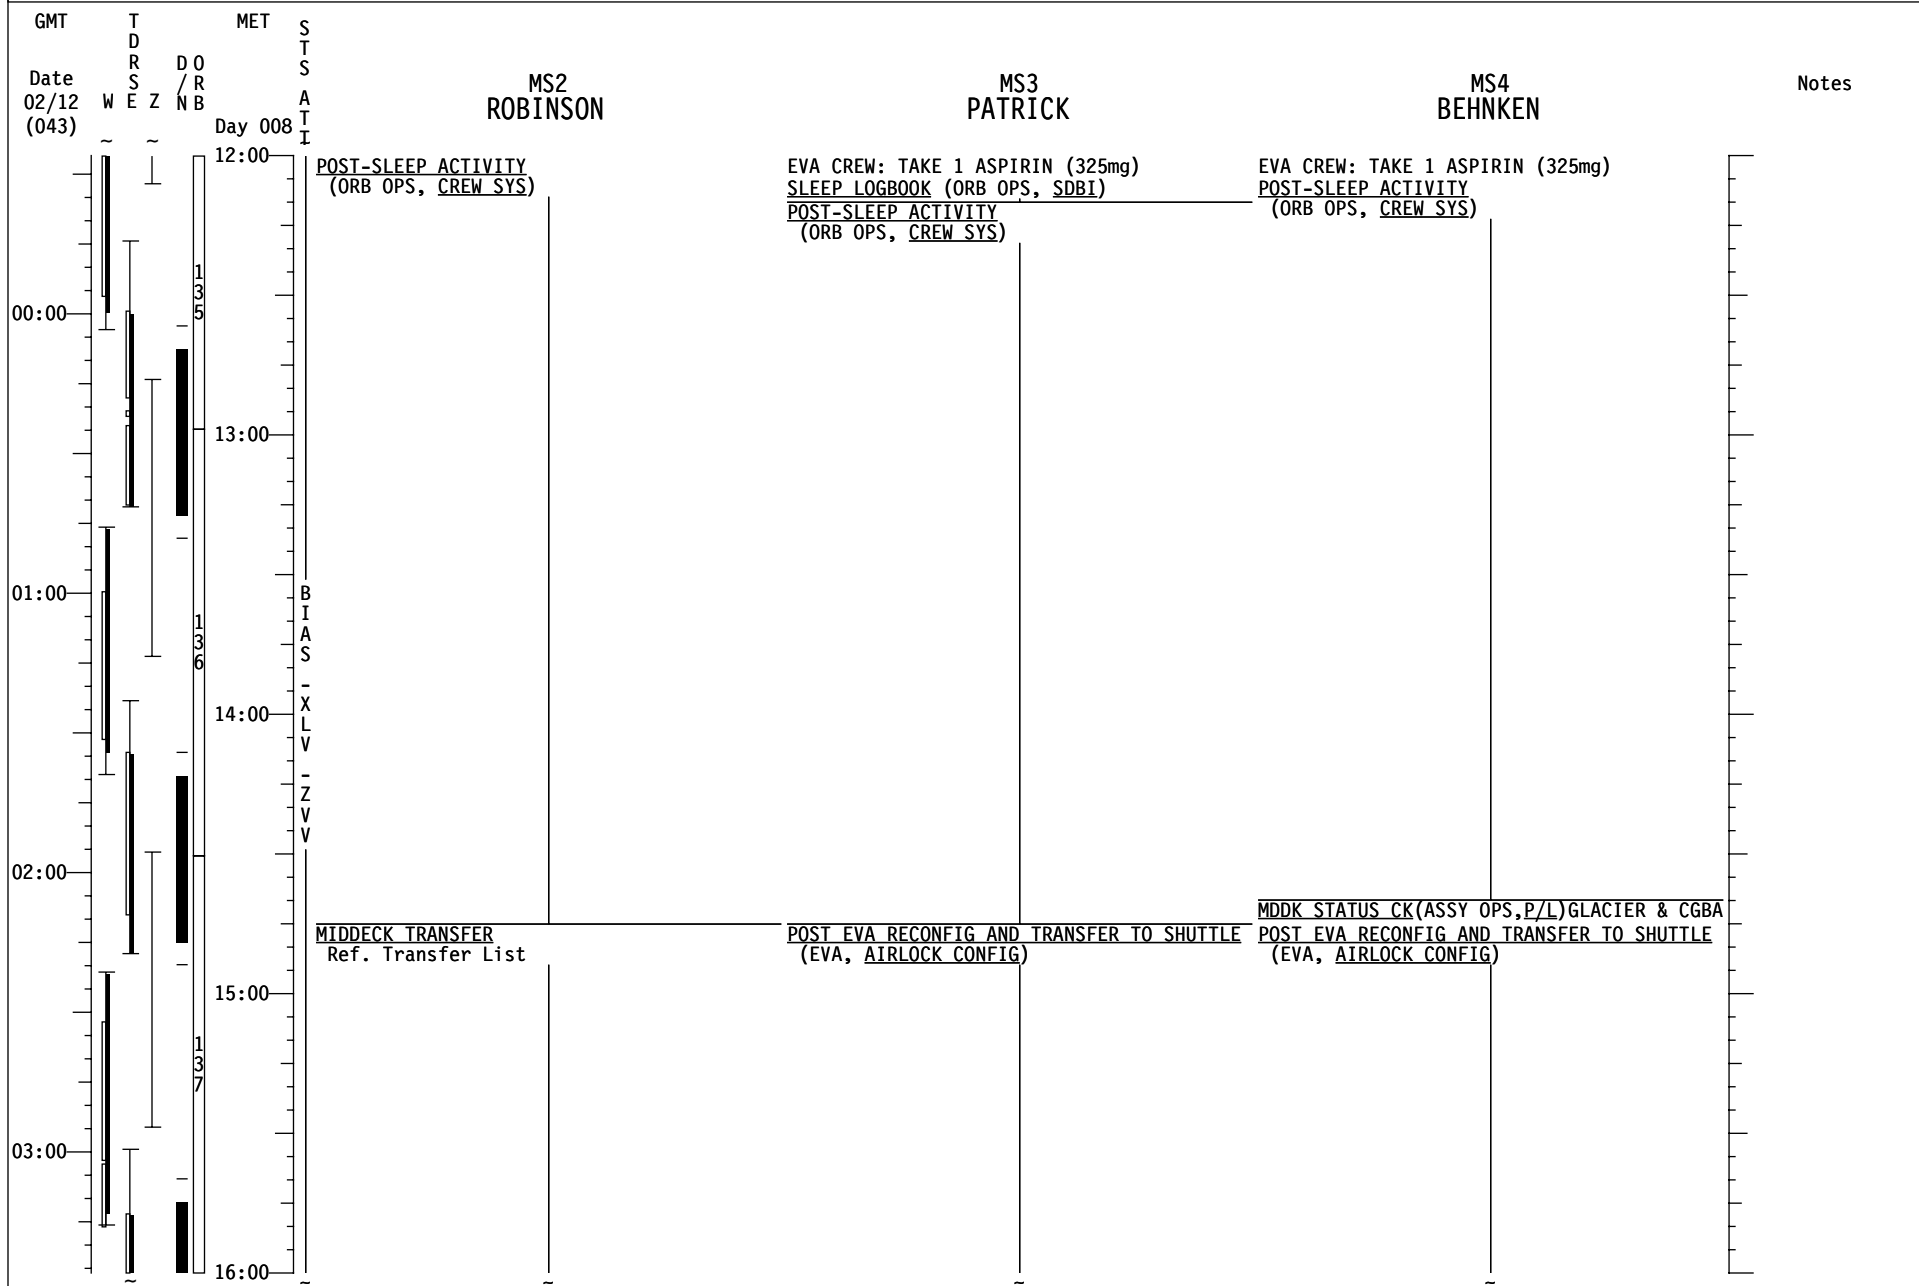

STS-130 FD09

STS-130 FD09

STS-130 FD10

STS-130 FD10

STS-130 FD10

GMT	TDRSEZ	MET	SATS	CDR ZAMKA	PLT VIRT5	MS1 HIRE	Notes
Date 02/13 (044)	W E Z	Day 008	138				
16:00				EXERCISE			MIDDECK TRANSFER Ref. Transfer List
04:00				SHUTTLE/ISS H2O CONTAINER FILL (HC) (ORB OPS, ECLS) Perform FILL TERMINATION	EXERCISE		
				CWC TRANSFER Transfer CWC to ISS			
				PWR FILL (ORB OPS, ECLS) Perform WATER FILL #3 Fill SN TBS (Barcode #TBS) Fill dur ~30 min	JOINT OPS: 3.116 O2 XFER to HIGH PRESSURE TANK (Term) Step 3 JOINT OPS: 3.118 O2 TRANSFER TEARDOWN Steps 1-6.5, Ground will perform steps 1.5 and 4.5		
05:00				PWR FILL (ORB OPS, ECLS) Perform WATER FILL #4 Fill SN TBS (Barcode #TBS) Fill dur ~30 min		EXERCISE	
				PWR TRANSFER Transfer 2 PWRs to ISS	JOINT OPS: 3.103 NITROGEN TRANSFER TERM		P/TV05 ISS INTERNAL OPS (PHOTO/TV, SCENES) Perform DEACTIVATION, Steps 2 and 3
06:00				CREW CONFERENCE ISS KU AVAIL: 18:12-18:49	CREW CONFERENCE ISS KU AVAIL: 18:12-18:49	CREW CONFERENCE ISS KU AVAIL: 18:12-18:49	
19:00				CREW PHOTO	CREW PHOTO	CREW PHOTO	
07:00				MEAL	MEAL	MEAL	
20:00							