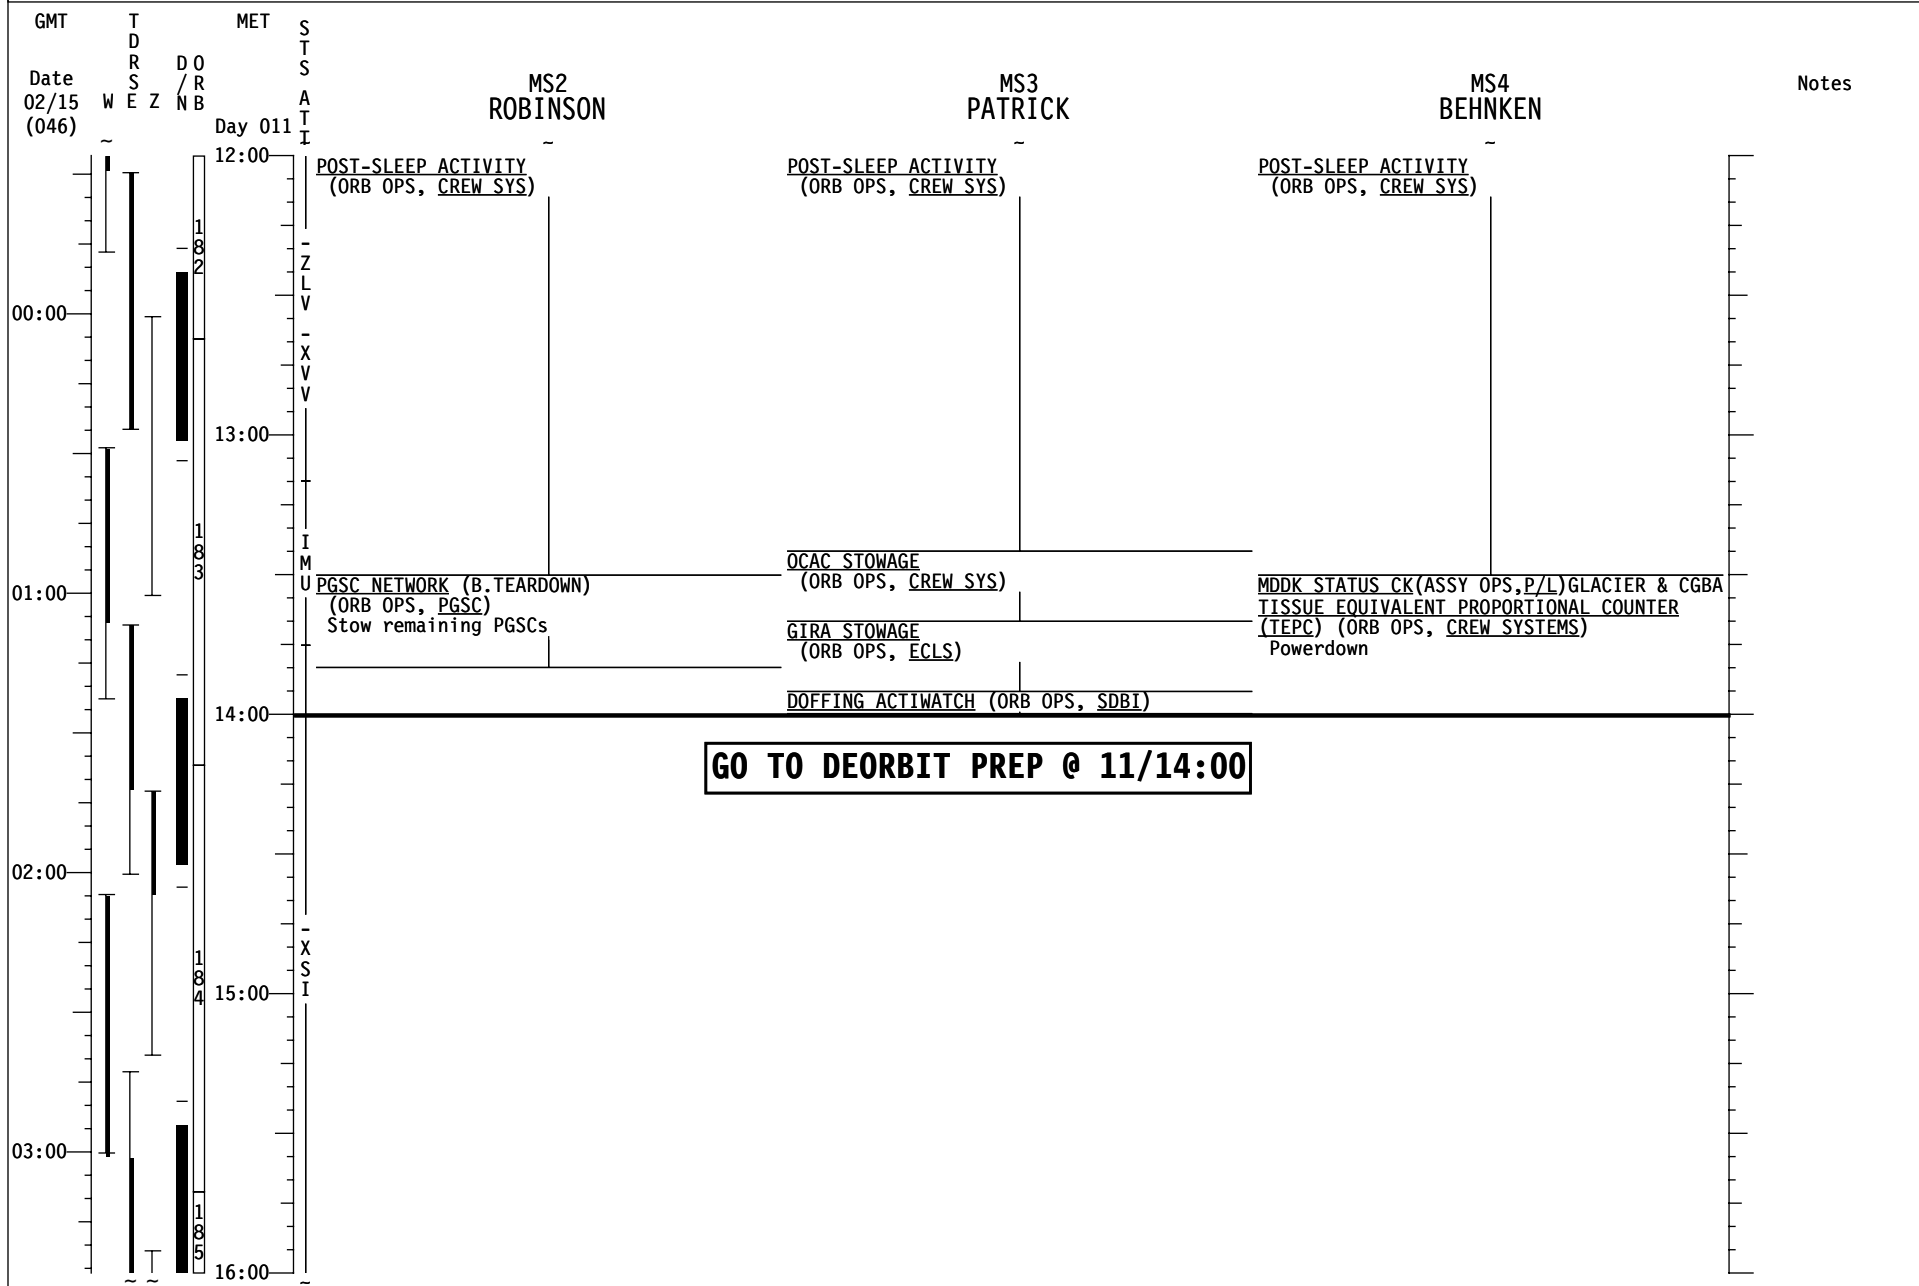

A	IMU STAR ALIGN PAD															
ID: -Y: 57 ACAMAR MET (011/13:24 TO 11/14:13)																
-Z: 57 ALPHA ARAE MET (011/13:13 TO 11/14:07)																
ANG DIFF: 83.7																
DUAL S TRKR 2nd ATTITUDE ALIGNMENT (SINGLE S TRKR)																
-Z: 57 -Y: 84																
<table border="1"> <tr><td>R</td><td>237</td></tr> <tr><td>P</td><td>149</td></tr> <tr><td>Y</td><td>33</td></tr> </table>	R	237	P	149	Y	33	<table border="1"> <tr><td>R</td><td>34</td><td>309</td></tr> <tr><td>P</td><td>317</td><td>196</td></tr> <tr><td>Y</td><td>9</td><td>333</td></tr> </table>	R	34	309	P	317	196	Y	9	333
R	237															
P	149															
Y	33															
R	34	309														
P	317	196														
Y	9	333														
REQD ID: -Y: _____, -Z: _____, ANG ERR _____, _____ ANG: 1 2 3 ΔX () _____, _____ () _____, _____ () _____, _____ ΔY () _____, _____ () _____, _____ () _____, _____ ΔZ () _____, _____ () _____, _____ () _____, _____ EXECUTION TIME: ____/____:____:____MET																