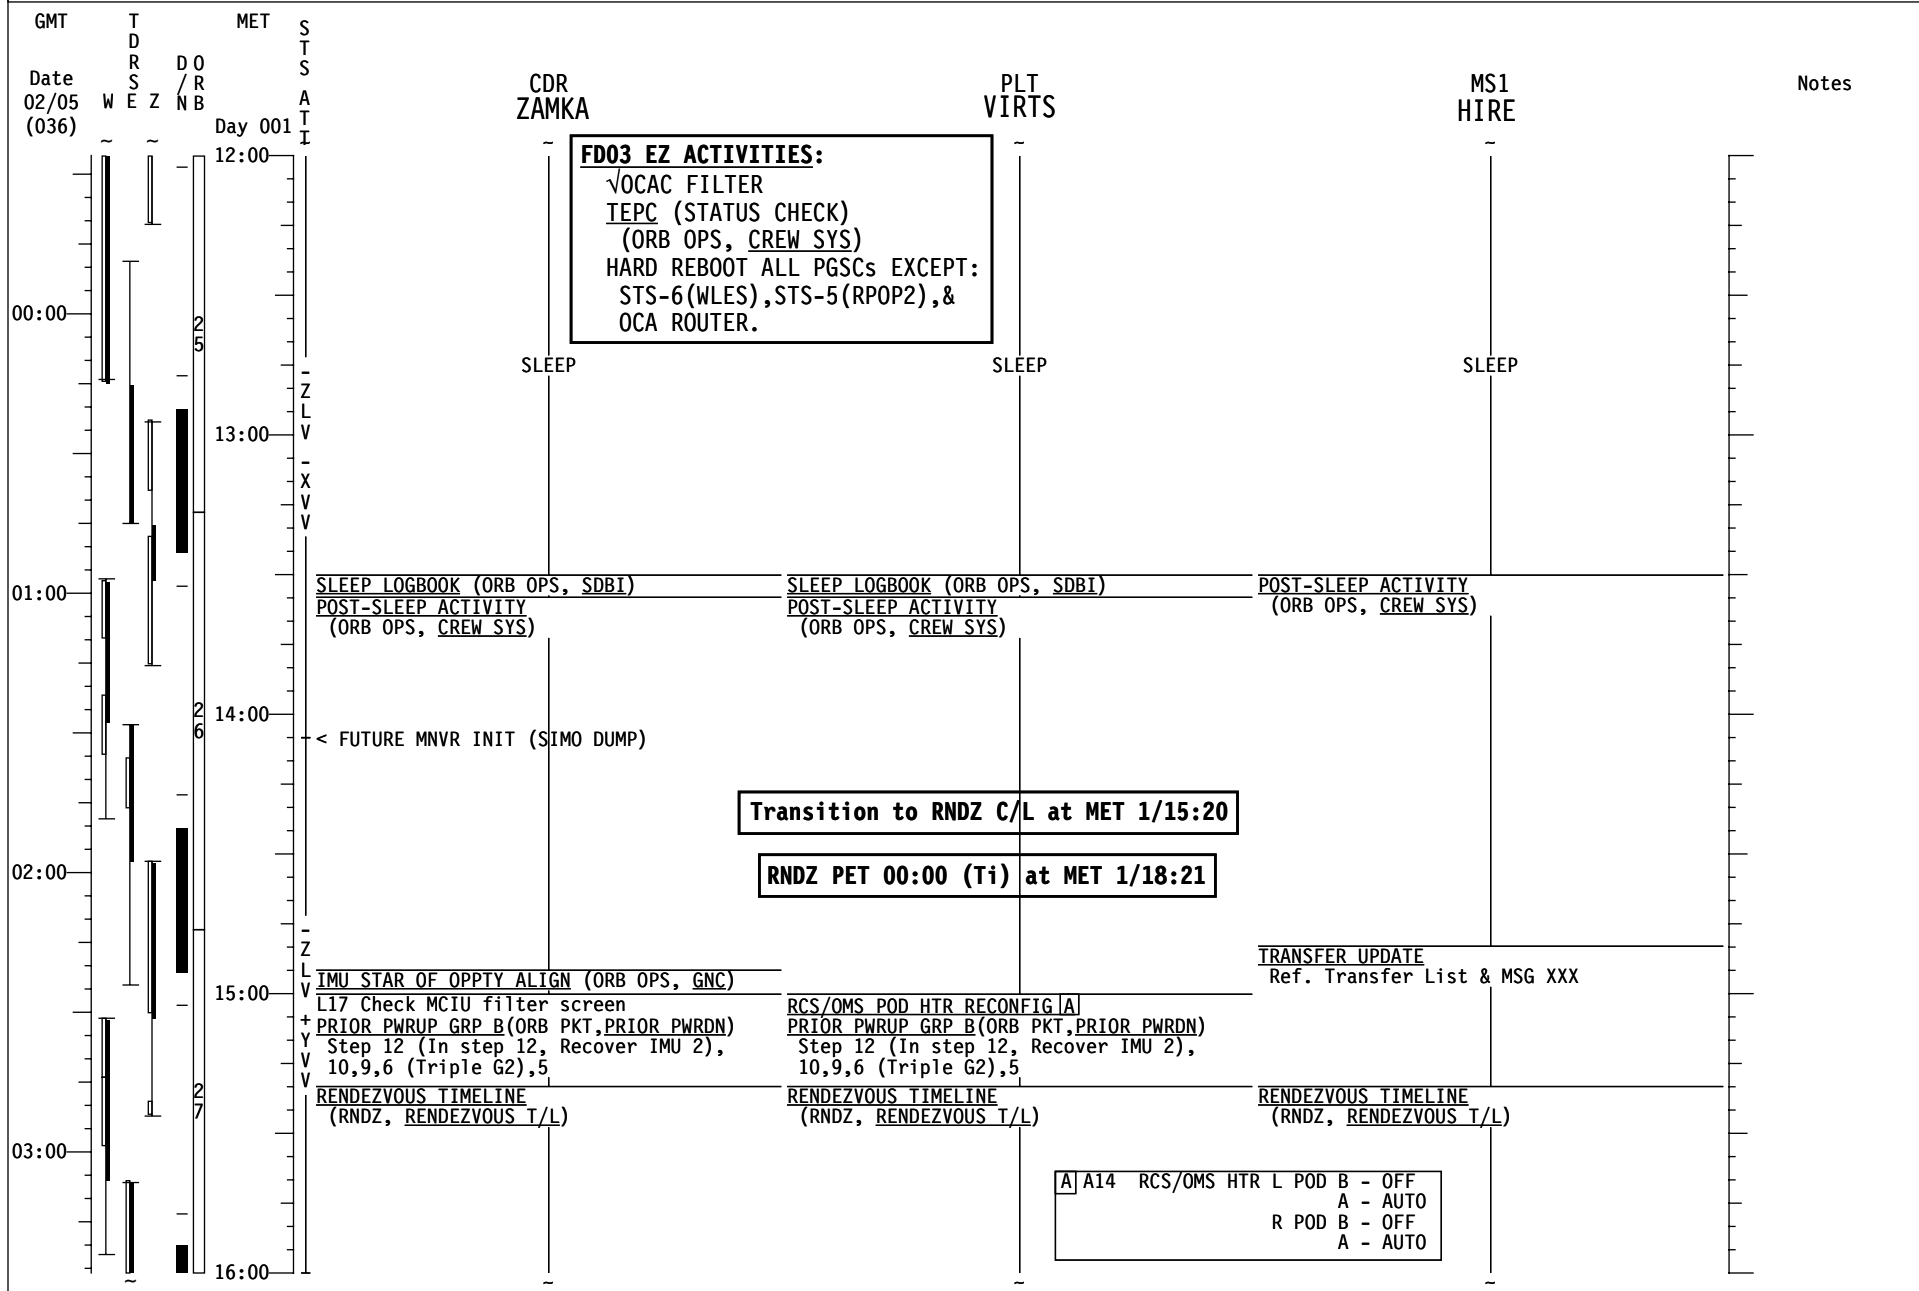

STS-130 FD03