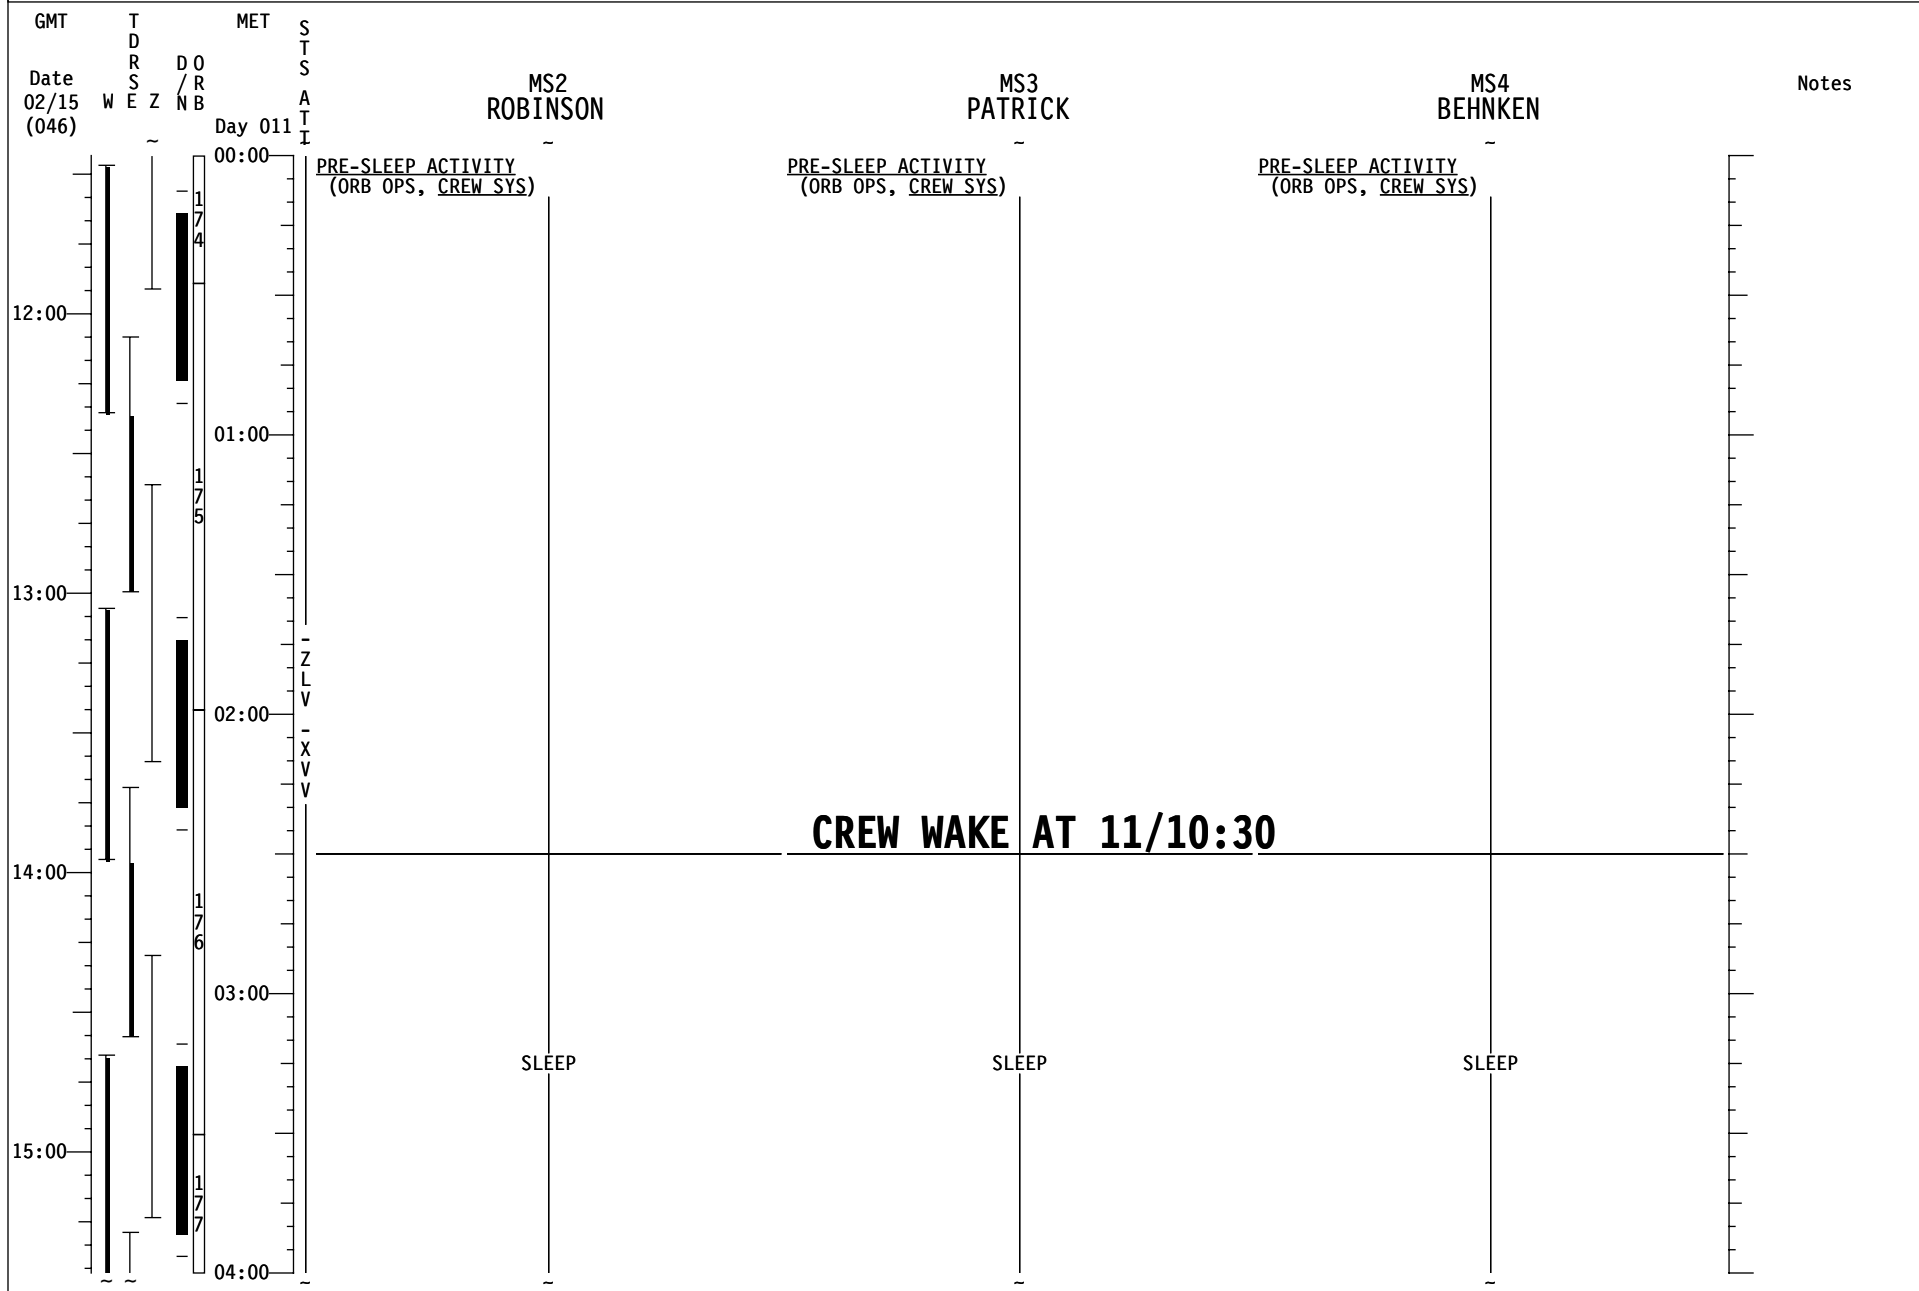

STS-130 FD12