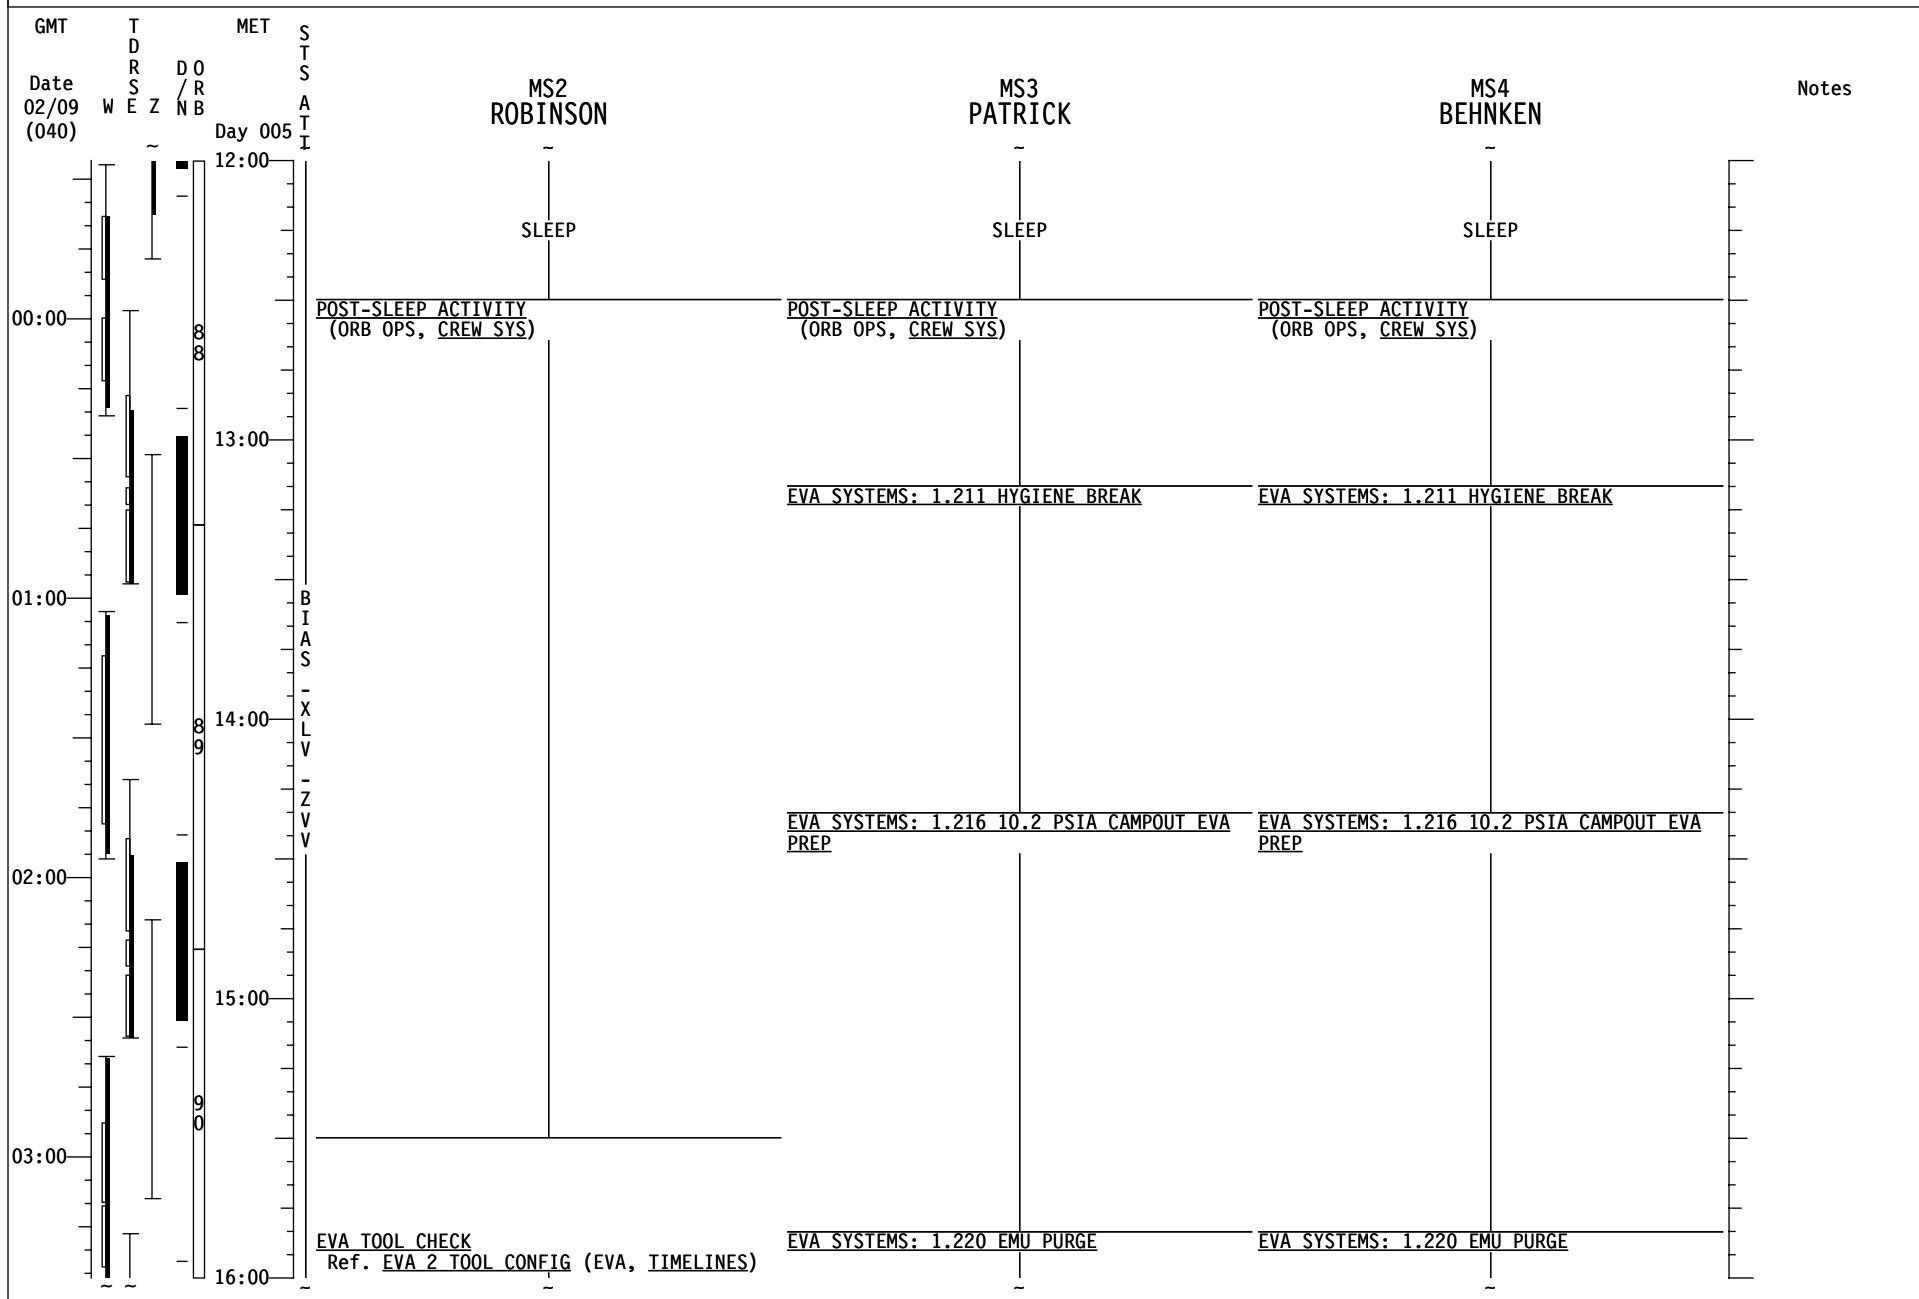

STS-130 FD06

STS-130 FD06

STS-130 FD06

STS-130 FD06

STS-130 FD07

STS-130 FD07

STS-130 FD07

GMT	TDRS W E Z	MET D O R B N B	S T S A T T I	CDR ZAMKA	PLT VIRTS	MS1 HIRE	Notes
Date 02/10 (041)		Day 005					
16:00				EVA SYSTEMS: 1.220 EMU PURGE EVA SYSTEMS: 1.225 EMU PREBREATHE	P/TV07 EVA (PHOTO/TV, SCENES) Perform SETUP	1.118 NOD3 STBD NPRV RMVL & IMV VLV INSTL (ASSY OPS, ACT&C/O) Steps 1-5,7-end for Stbd Ovhd Valve	
04:00					ISP STOWAGE TRANSFER Ref. Transfer List	ISP STOWAGE TRANSFER Ref. Transfer List	
17:00				EVA SYSTEMS: CREWLOCK DEPRESS/REPRESS (CC)			
05:00				EVA SYSTEMS: CREWLOCK POST DEPRESS (CC) PRLA CLOSE (ORB OPS, PRLA)			
18:00					ISP STOWAGE TRANSFER Ref. Transfer List	ISP STOWAGE TRANSFER Ref. Transfer List	
06:00				EXERCISE			
19:00				P/TV07 EVA (PHOTO/TV, SCENES) Perform OPS			
07:00					1.172 CUPOLA VEST DEPRESS (NODE 3 PORT) (ASSY OPS, ACT&C/O) Steps 1-5	1.172 CUPOLA VEST DEPRESS (NODE 3 PORT) (ASSY OPS, ACT&C/O) Steps 1-5	
20:00							