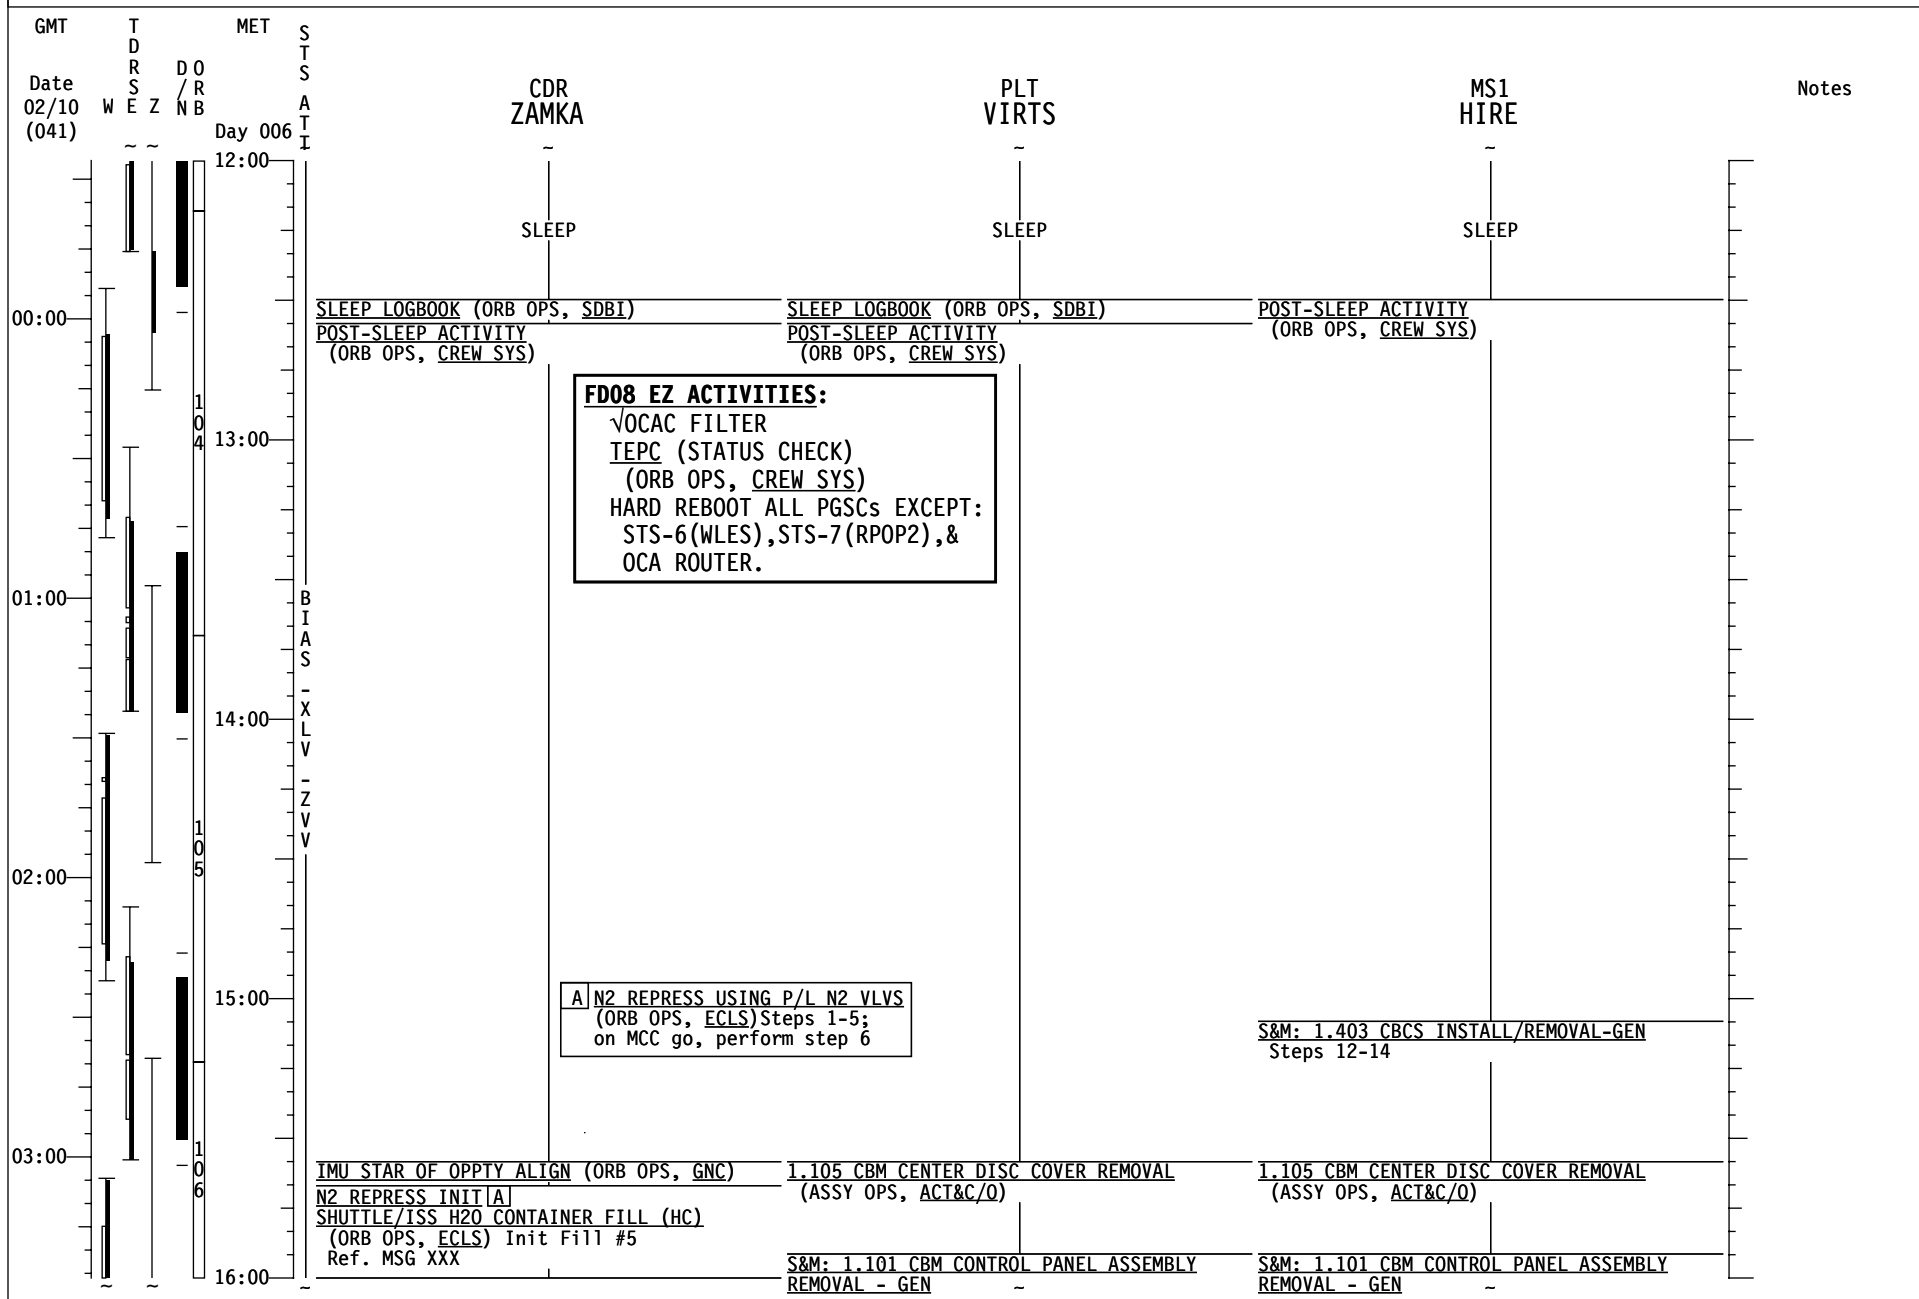

STS-130 FD08