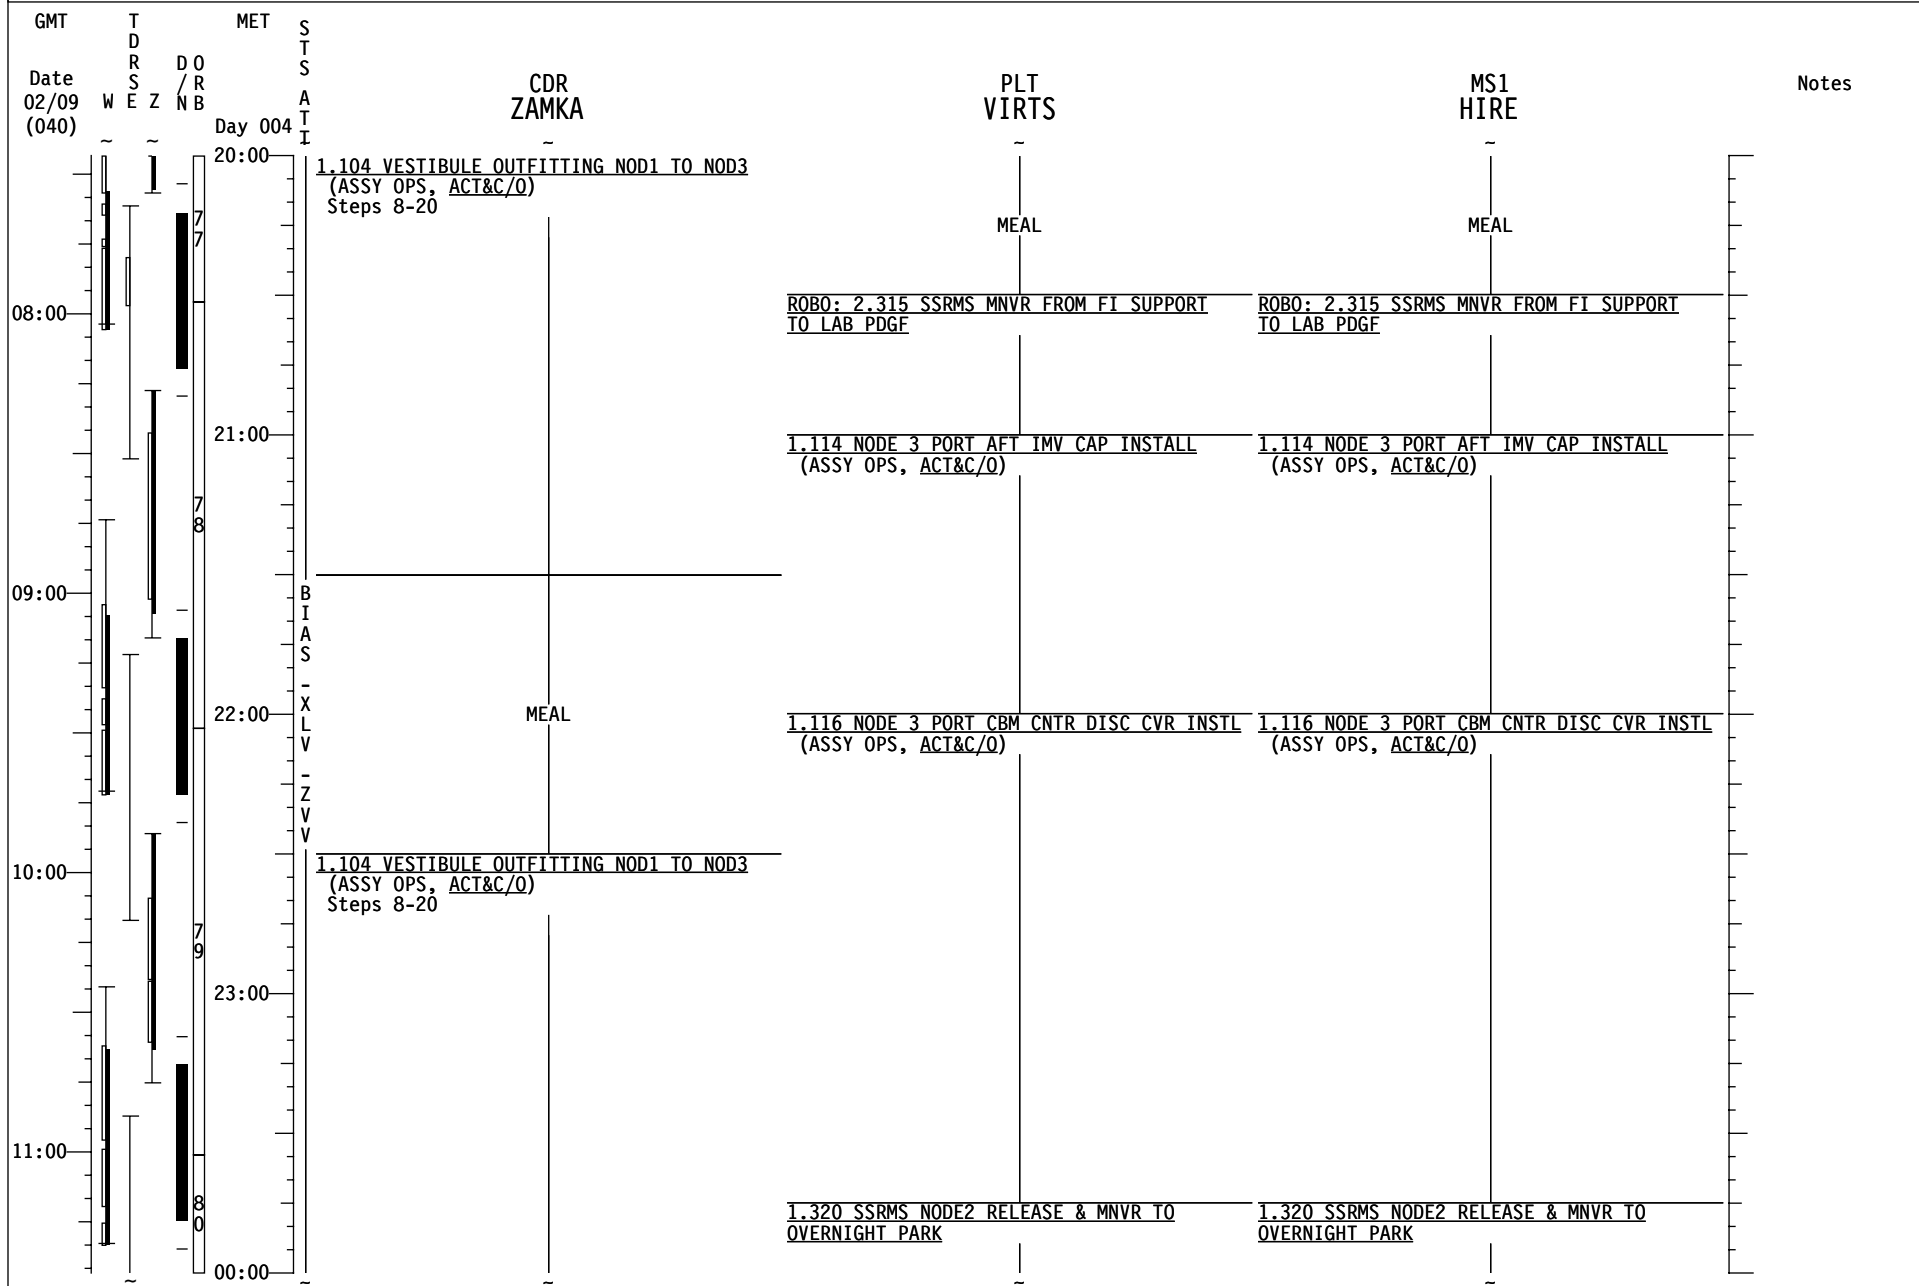

STS-130 FD06