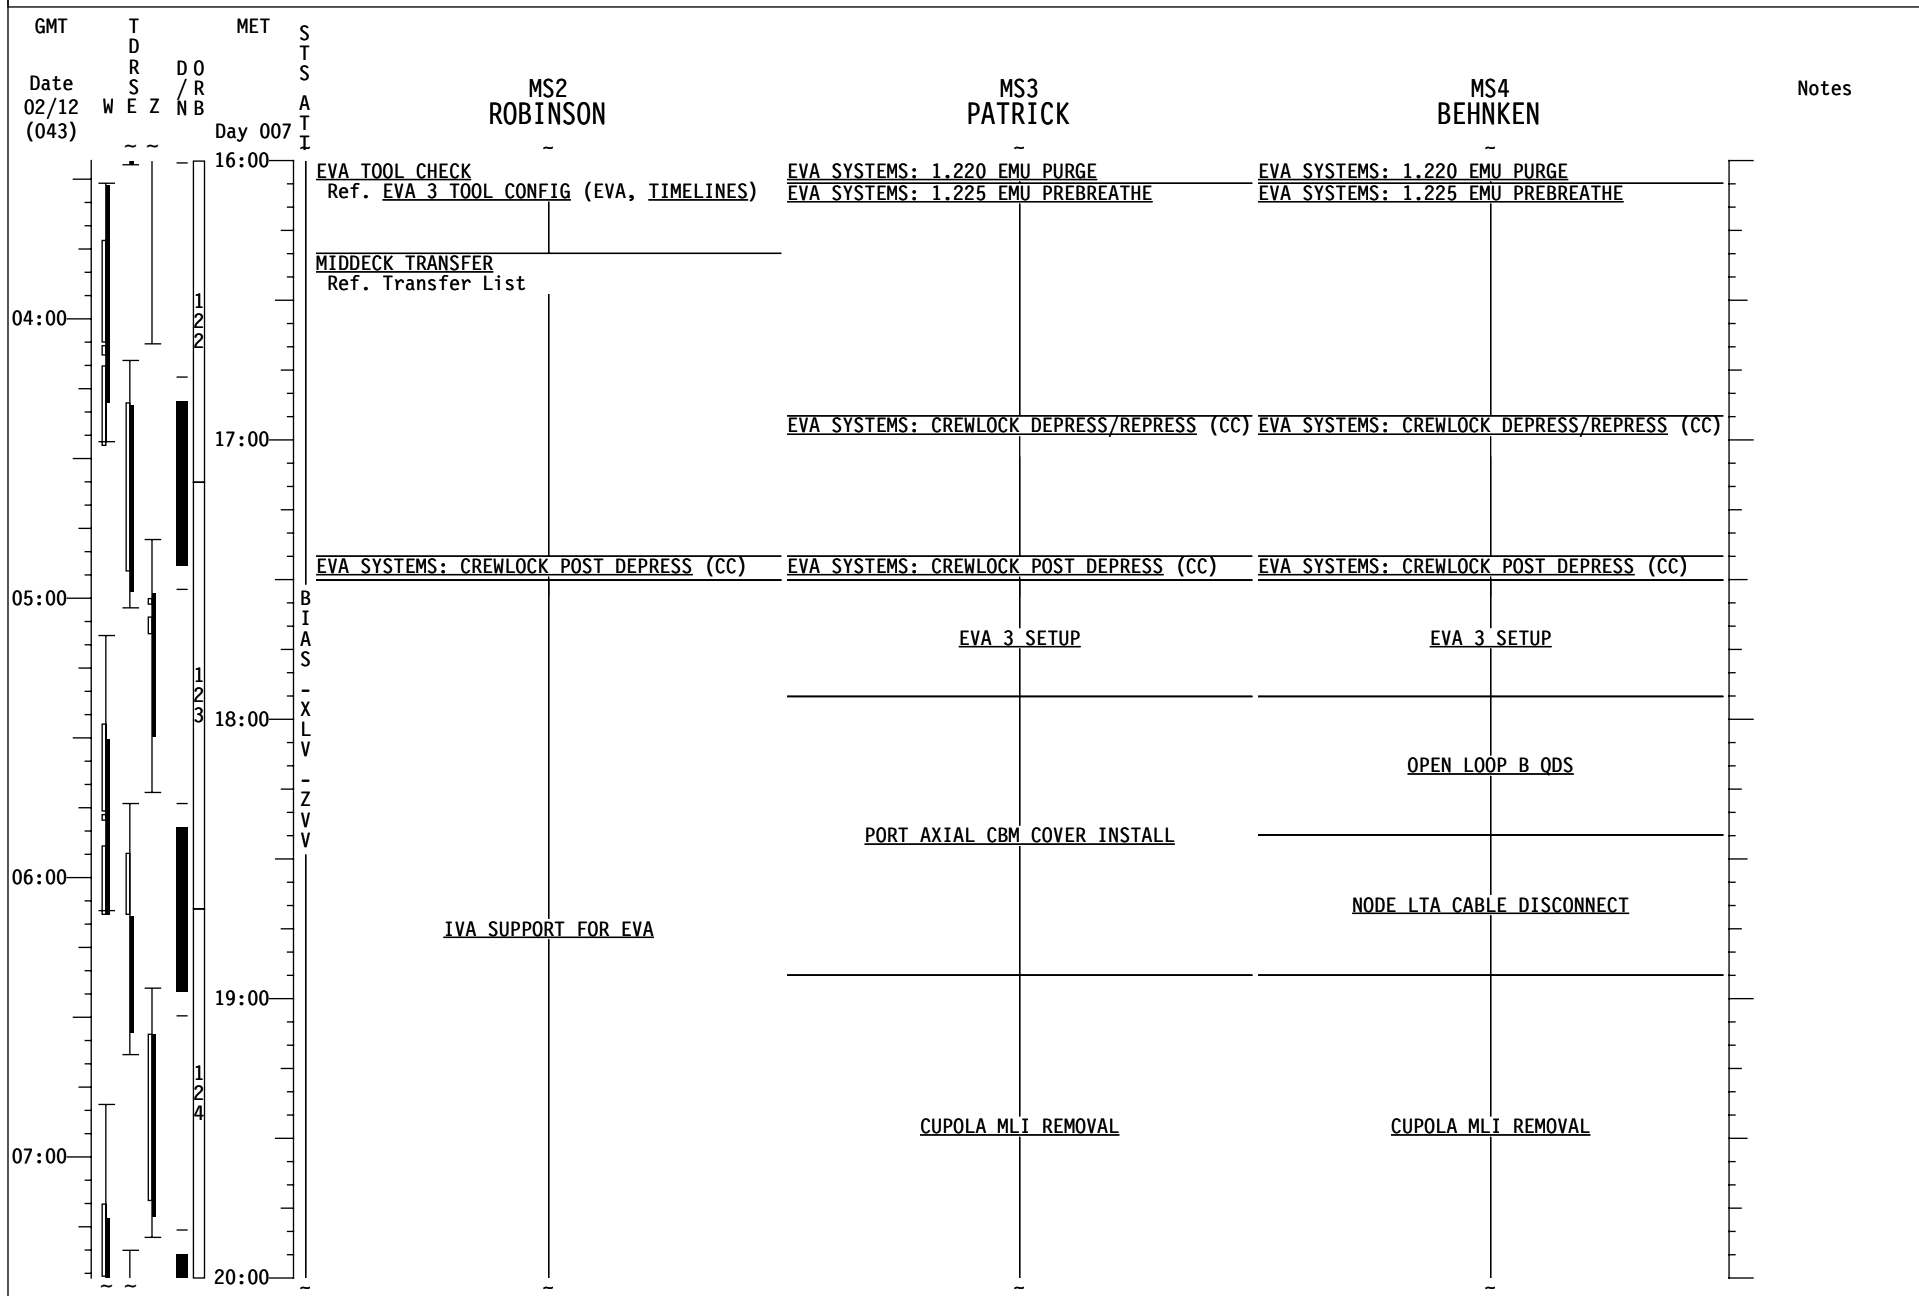

STS-130 FD09