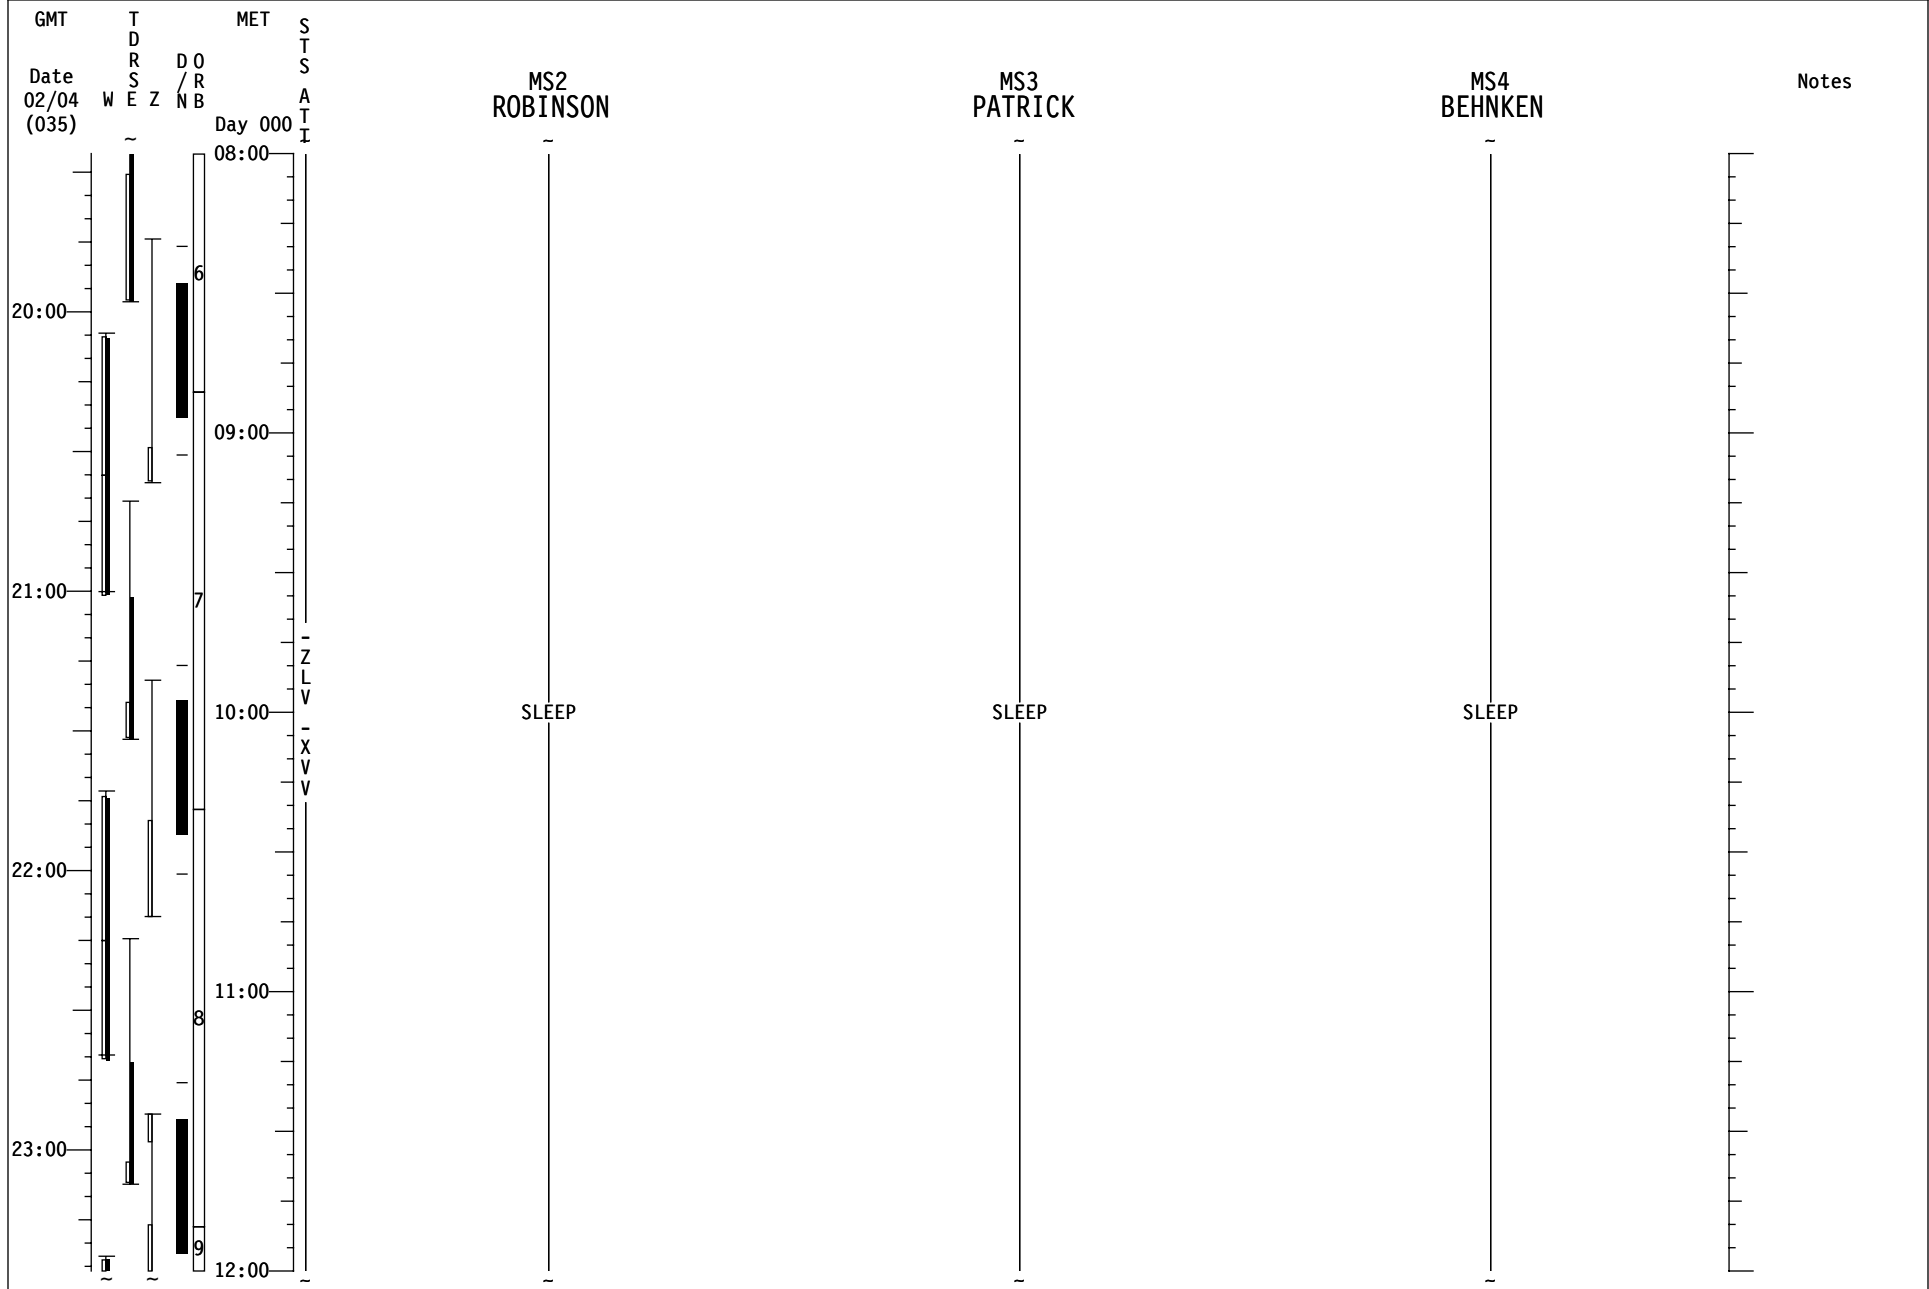

STS-130 FD01