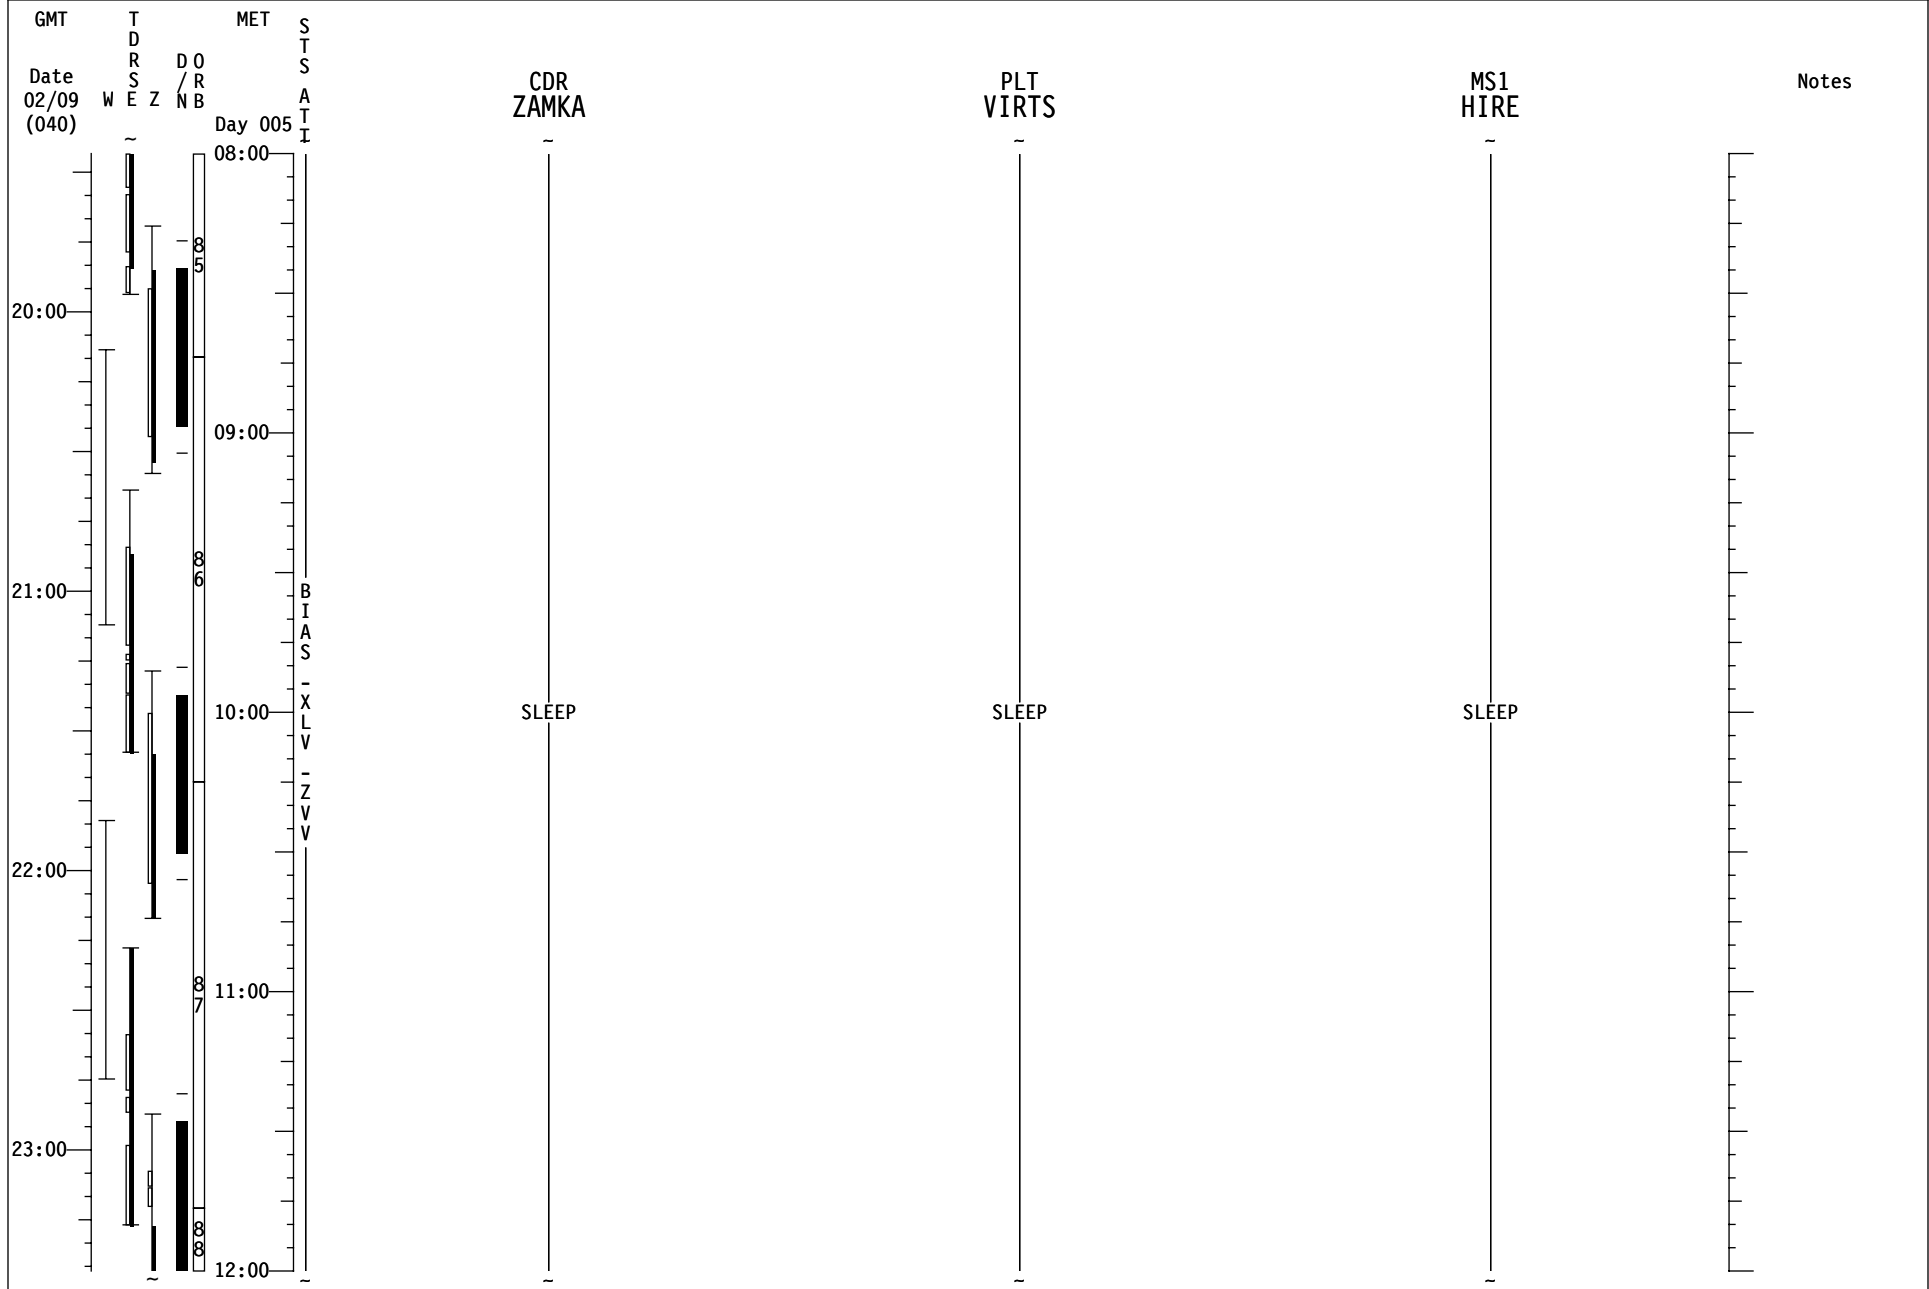

STS-130 FD06

STS-130 FD06

STS-130 FD06

STS-130 FD06

STS-130 FD07

STS-130 FD07

STS-130 FD07

GMT	TDRS W E Z	MET D O R B N B	S T S A T T I	CDR ZAMKA	PLT VIRTS	MS1 HIRE	Notes
Date 02/10 (041)		Day 005					
16:00				EVA SYSTEMS: 1.220 EMU PURGE EVA SYSTEMS: 1.225 EMU PREBREATHE	P/TV07 EVA (PHOTO/TV, SCENES) Perform SETUP	1.118 NOD3 STBD NPRV RMVL & IMV VLV INSTL (ASSY OPS, ACT&C/O) Steps 1-5,7-end for Stbd Ovhd Valve	
04:00					ISP STOWAGE TRANSFER Ref. Transfer List	ISP STOWAGE TRANSFER Ref. Transfer List	
17:00				EVA SYSTEMS: CREWLOCK DEPRESS/REPRESS (CC)			
05:00				EVA SYSTEMS: CREWLOCK POST DEPRESS (CC) PRLA CLOSE (ORB OPS, PRLA)			
18:00					ISP STOWAGE TRANSFER Ref. Transfer List	ISP STOWAGE TRANSFER Ref. Transfer List	
06:00				EXERCISE			
19:00				P/TV07 EVA (PHOTO/TV, SCENES) Perform OPS			
07:00					1.172 CUPOLA VEST DEPRESS (NODE 3 PORT) (ASSY OPS, ACT&C/O) Steps 1-5	1.172 CUPOLA VEST DEPRESS (NODE 3 PORT) (ASSY OPS, ACT&C/O) Steps 1-5	
20:00							