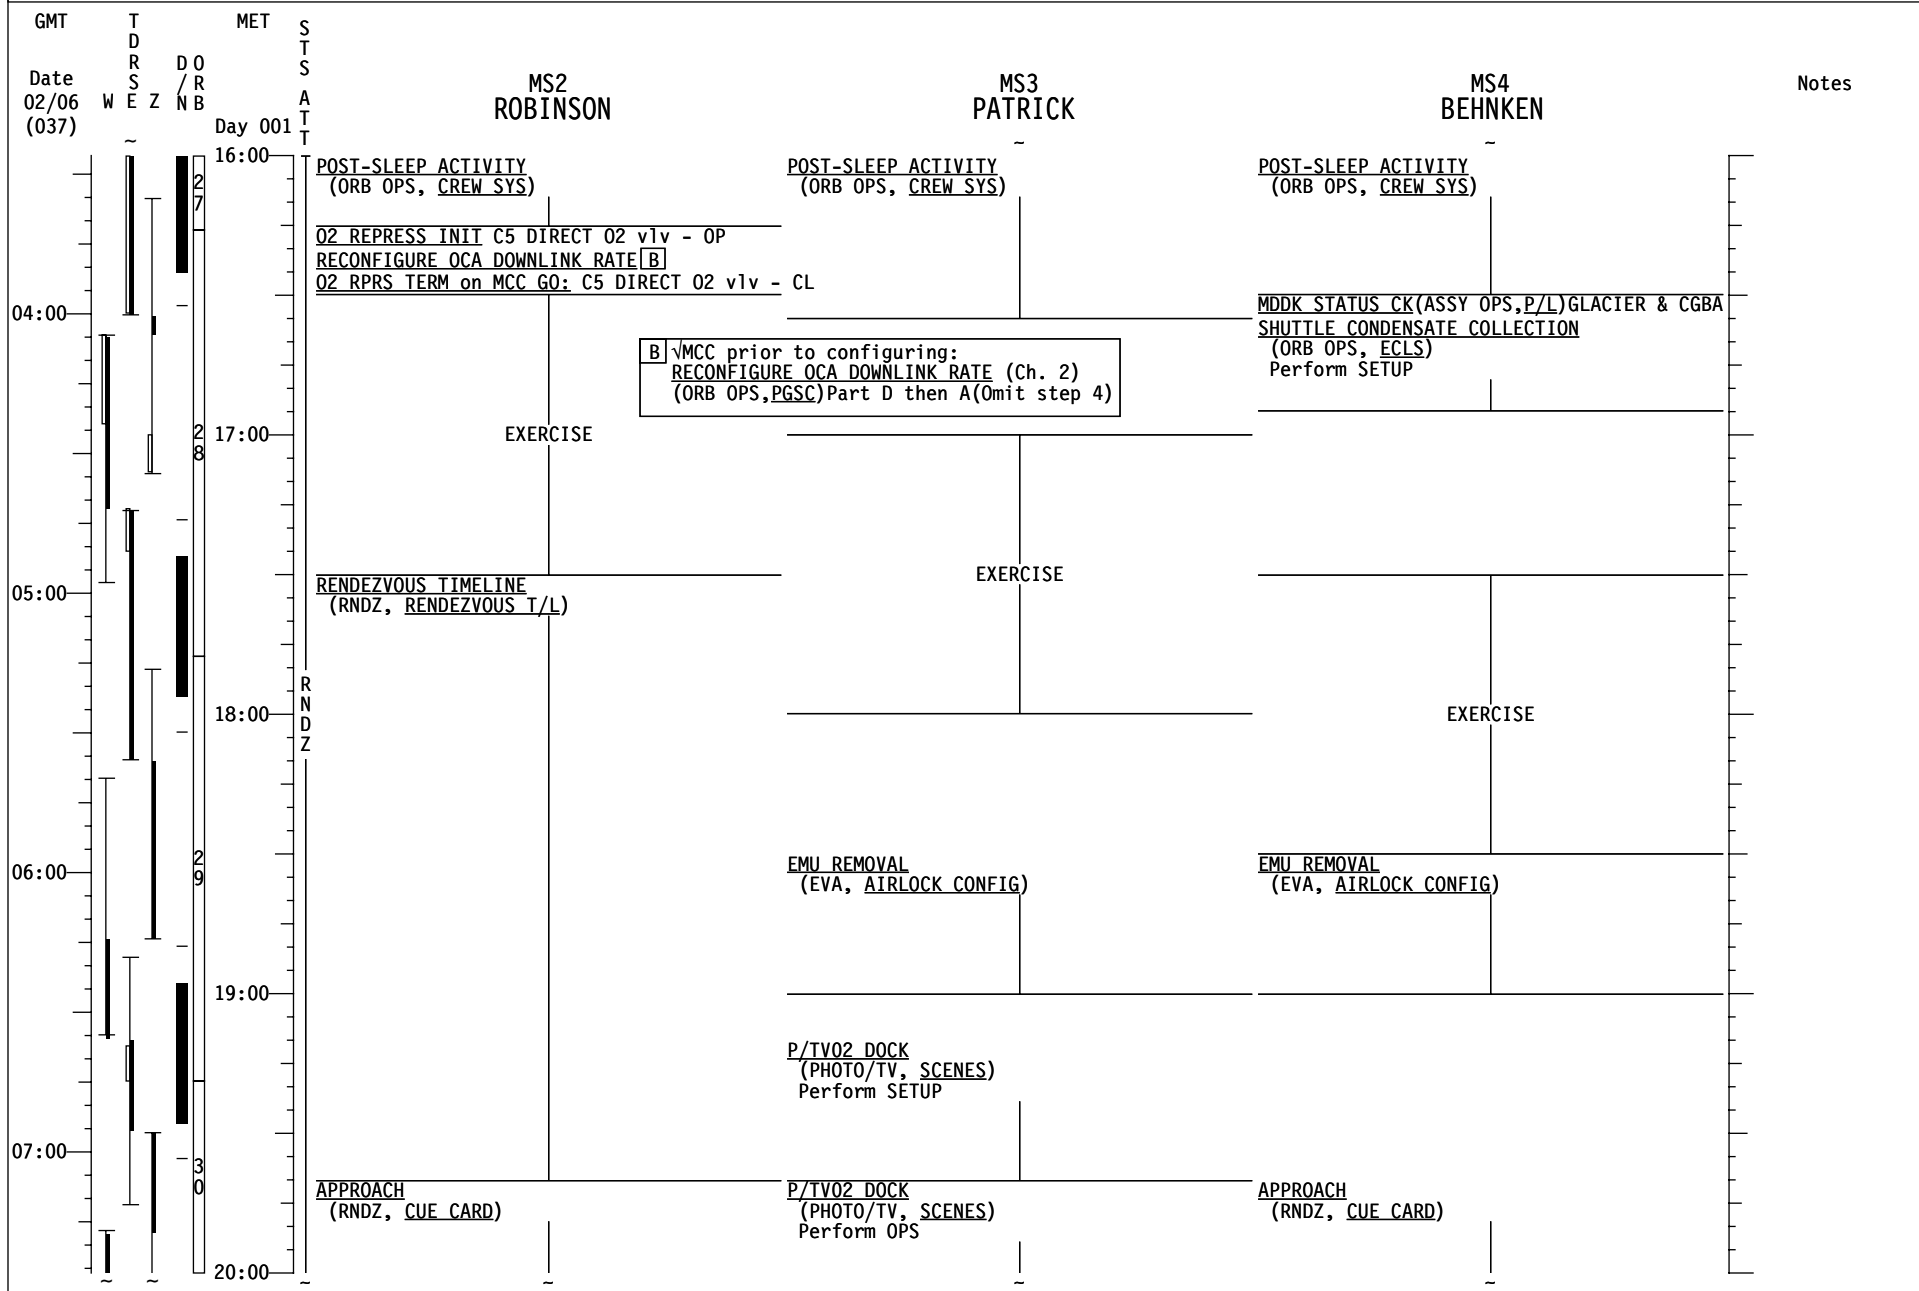

STS-130 FD03

STS-130 FD03

STS-130 FD03

GMT Date 02/06 (037)	TDRS WSEZ	MET Day 001	S T S A T I	CDR ZAMKA	PLT VIRTS	MS1 HIRE	Notes
			R N D Z	APPROACH (RNDZ, CUE_CARD)	APPROACH (RNDZ, CUE_CARD)	APPROACH (RNDZ, CUE_CARD)	
08:00							
			D K	RETURN TO FLIGHT PLAN			
09:00				< DOCKING(1/20:59)	JOINT OPS: 6.109 HARDLINE ICOM AUDIO Steps 1,5,6	POST DOCKING HATCH LEAK CHECK (RNDZ, APDS)	UPLINK β21 + Mask Box 20,21,22
				MNVR (TRK) BIAS -XLV -ZVV TGT=2 BV=5 P=163 Y=0 OM=167 Init TRK, DAP:FREE > 2 sec, then DAP: A12/AUTO/VERN			
10:00				PRIOR PWRDN GRP B (ORB PKT,PRIOR PWRDN) Steps 5,6(LC) & 12 (In Step 12,IMU 2 STBY) 06 S TRK PWR -Z - OFF When ISS Go for ATT CNTRL, DAP:FREE	PRIOR PWRDN GRP B (ORB PKT,PRIOR PWRDN) Steps 5,6(LC) & 12 (In Step 12,IMU 2 STBY) 06 S TRK PWR -Z - OFF SSV OUTFRATE - 2	AIRLOCK PREP FOR INGRESS - AIRLOCK FAN ACTIVE (RNDZ, APDS)	TFL 184
				JOINT OPS: 2.104 HATCH OPENING AND SHUTTLE/ISS DUCT INSTALL Perform steps 2-11, 14, & 15 √MCC-H complete with step 1	JOINT OPS: 2.104 HATCH OPENING AND SHUTTLE/ISS DUCT INSTALL Perform steps 2-11, 14, & 15 √MCC-H complete with step 1	JOINT OPS: 2.104 HATCH OPENING AND SHUTTLE/ISS DUCT INSTALL Perform steps 2-11, 14, & 15 √MCC-H complete with step 1	
			X L V	<div style="border: 1px solid black; padding: 5px; display: inline-block;"> C Single G2 - after MNVR complete Step 3: √MCC or pause - 3 min (DAP settling) DAP: as req'd </div>			
11:00				WELCOME	WELCOME	WELCOME	
				SAFETY BRIEFING	SAFETY BRIEFING	SAFETY BRIEFING	
				POST-DOCKING EVA TRANSFER & RECONFIG (EVA, AIRLOCK CONFIG)	OBSS GRAPPLE FROM SSRMS (PDRS, OBSS NOMINAL) Steps 1-2	OBSS GRAPPLE FROM SSRMS (PDRS, OBSS NOMINAL) Steps 1-2	
					SSPTS ODS CONNECTOR VERIF A15 ODS MATE X1,X2 (two) - ON √MCC then - OFF		
00:00							