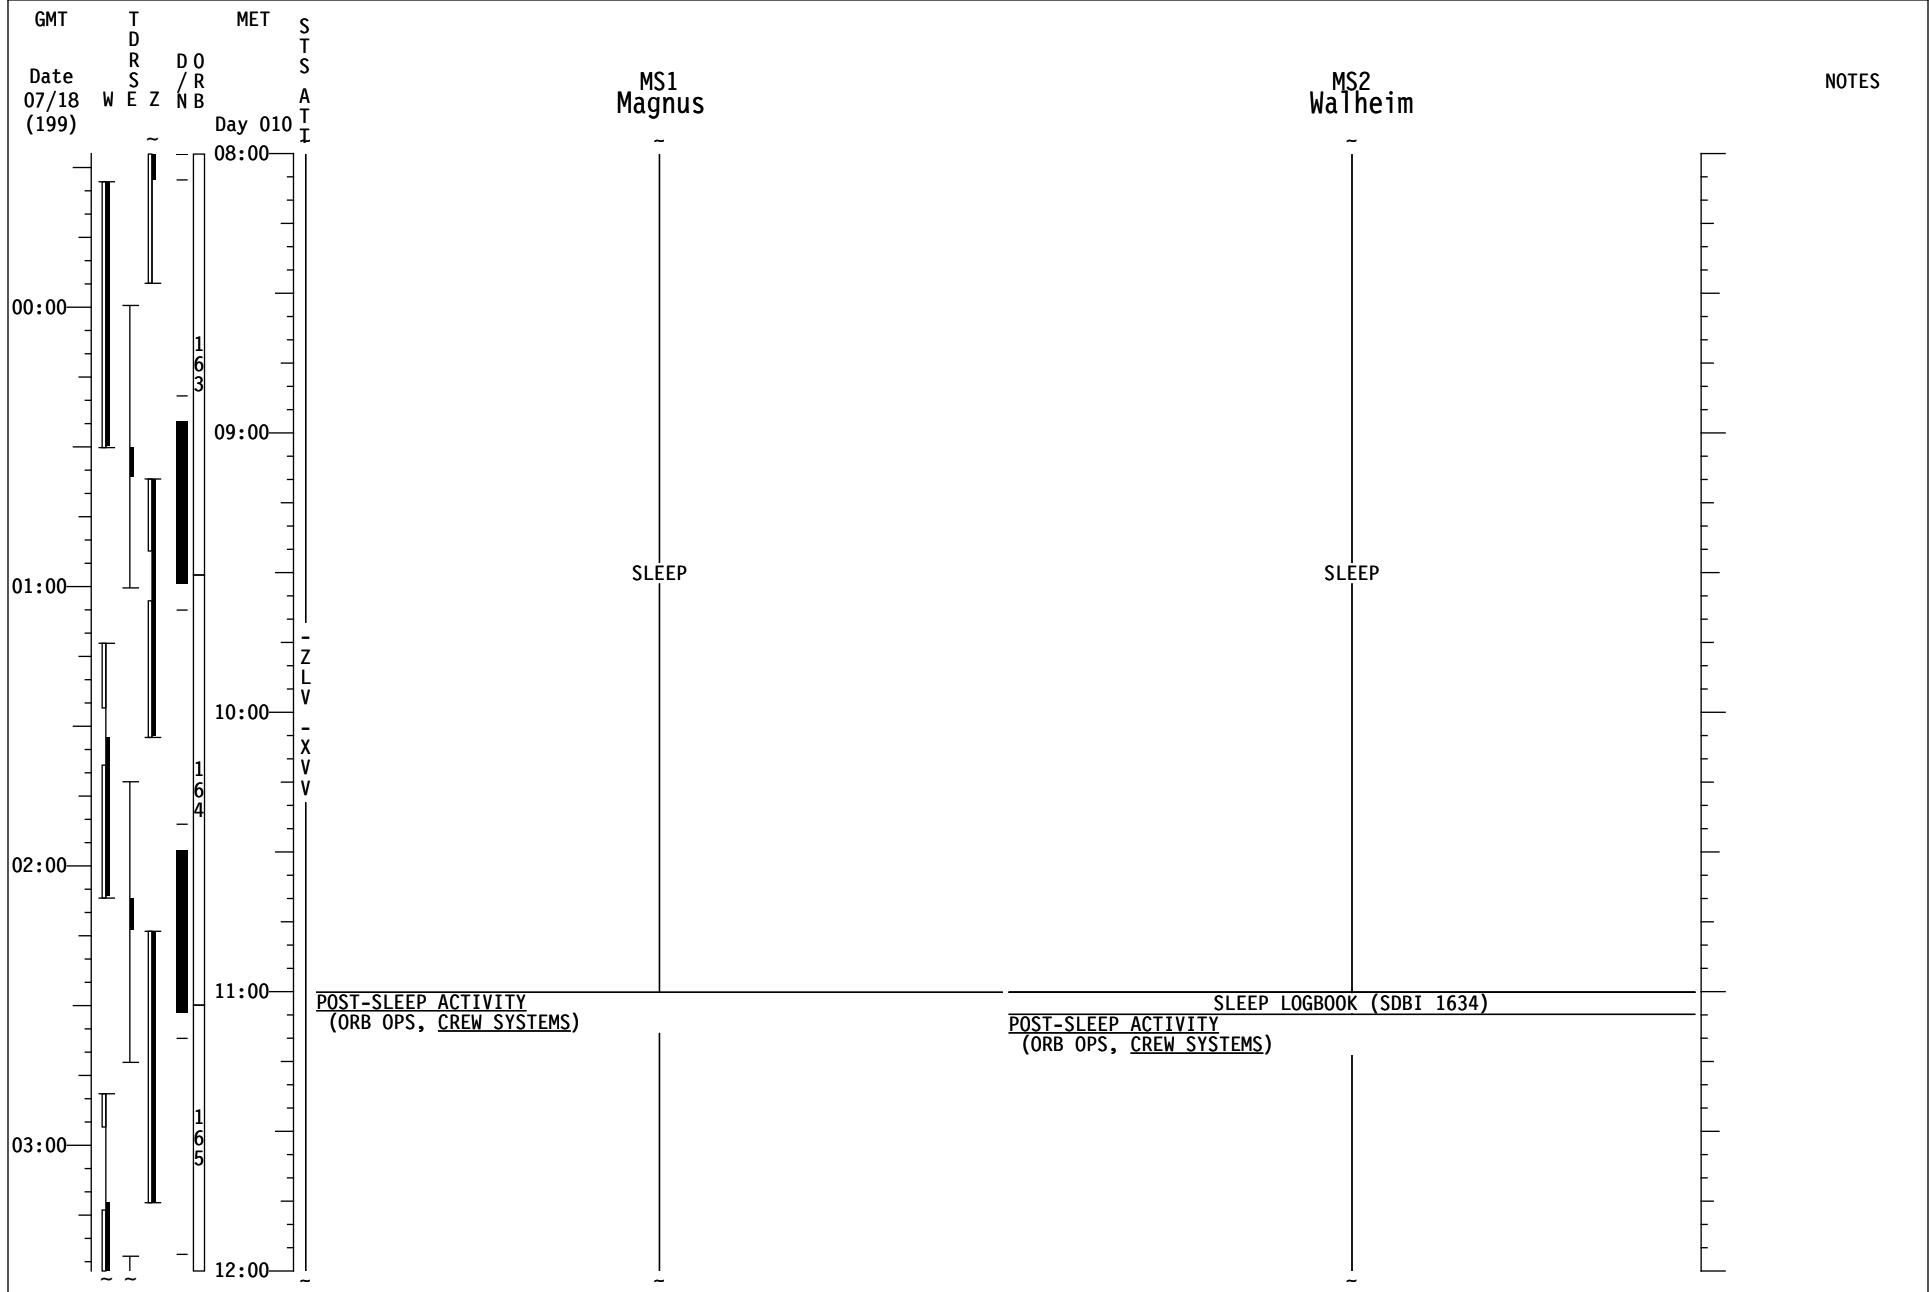

STS-135/ULF7 FD12