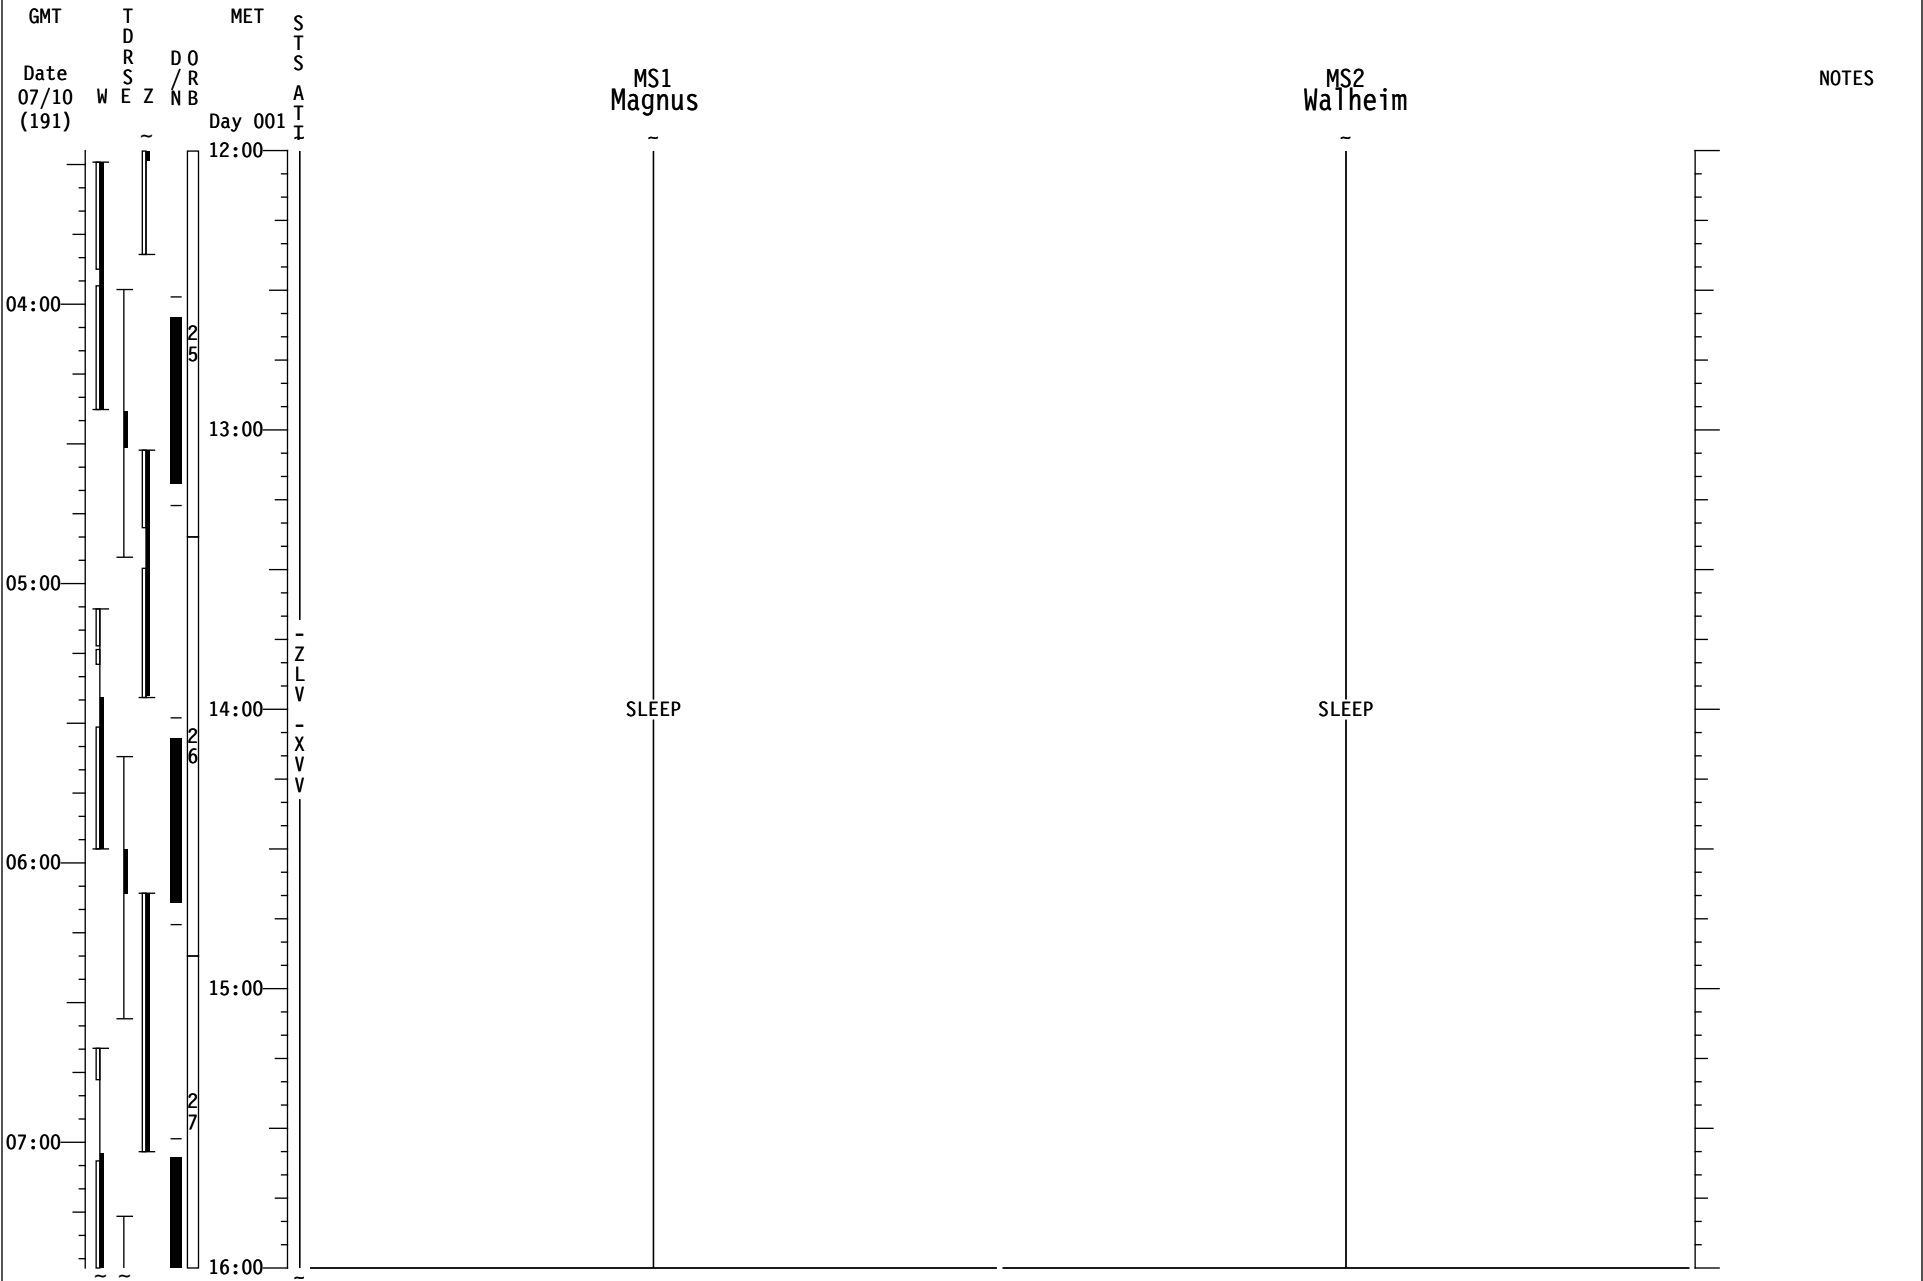

STS-135/ULF7 FD02