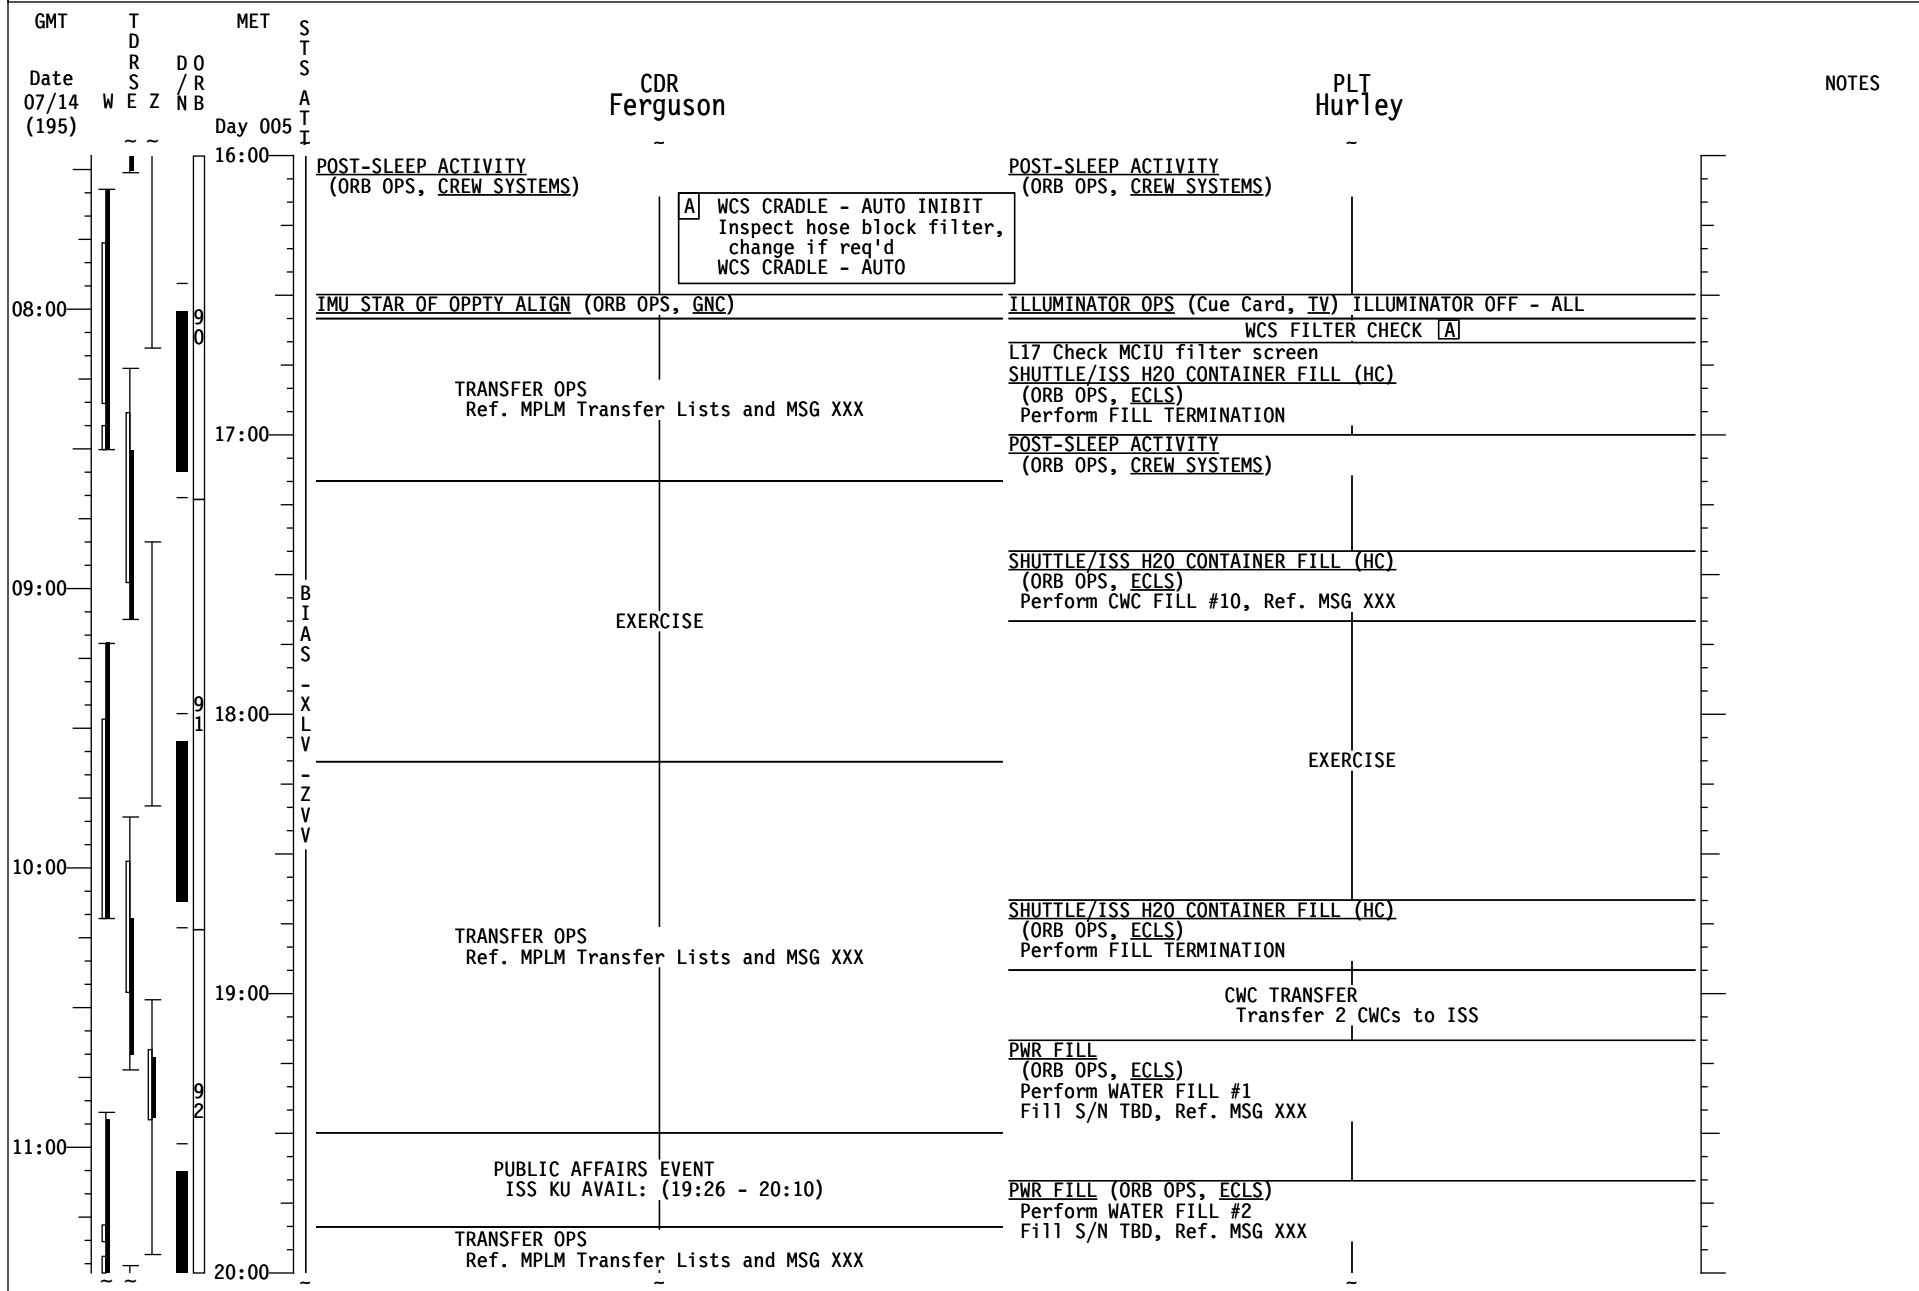

SLEEP

STS-135/ULF7 FD06

STS-135/ULF7 FD07

STS-135/ULF7 FD07

STS-135/ULF7 FD07

STS-135/ULF7 FD07

STS-135/ULF7 FD07

GMT	T D R S W E Z	MET Day 005	S T S A T I	CDR Ferguson	PLT Hurley	NOTES
20:00						
						<p><u>PWR FILL (ORB OPS, ECLS)</u> Perform WATER FILL #2 Fill S/N TBD, Ref. MSG XXX</p> <p><u>PWR FILL (ORB OPS, ECLS)</u> Perform WATER FILL #3 Fill S/N TBD, Ref. MSG XXX</p>
12:00				TRANSFER OPS Ref. MPLM Transfer Lists and MSG XXX		
						PWR TRANSFER Transfer 3 PWRs to ISS
13:00				MEAL	MEAL	
22:00				PUBLIC AFFAIRS EVENT ISS KU AVAIL: (21:54 - 22:21)	PUBLIC AFFAIRS EVENT ISS KU AVAIL: (21:54 - 22:21)	
14:00				OFF DUTY		
23:00				Private Family Conference [B] ISS KU AVAIL (22:49 - 23:32)	OFF DUTY	
				<div style="border: 1px solid black; padding: 5px; width: fit-content; margin: auto;"> [B] PFC to be performed using S-Band via Public Call 4 for audio and Ku-band for Video. Please call down SSC preference before the conference and make sure that all applications except Netmeeting have been closed. </div>		
15:00				OFF DUTY		
						Private Family Conference [B] ISS KU AVAIL (23:34 - 00:04)
00:00					OFF DUTY	