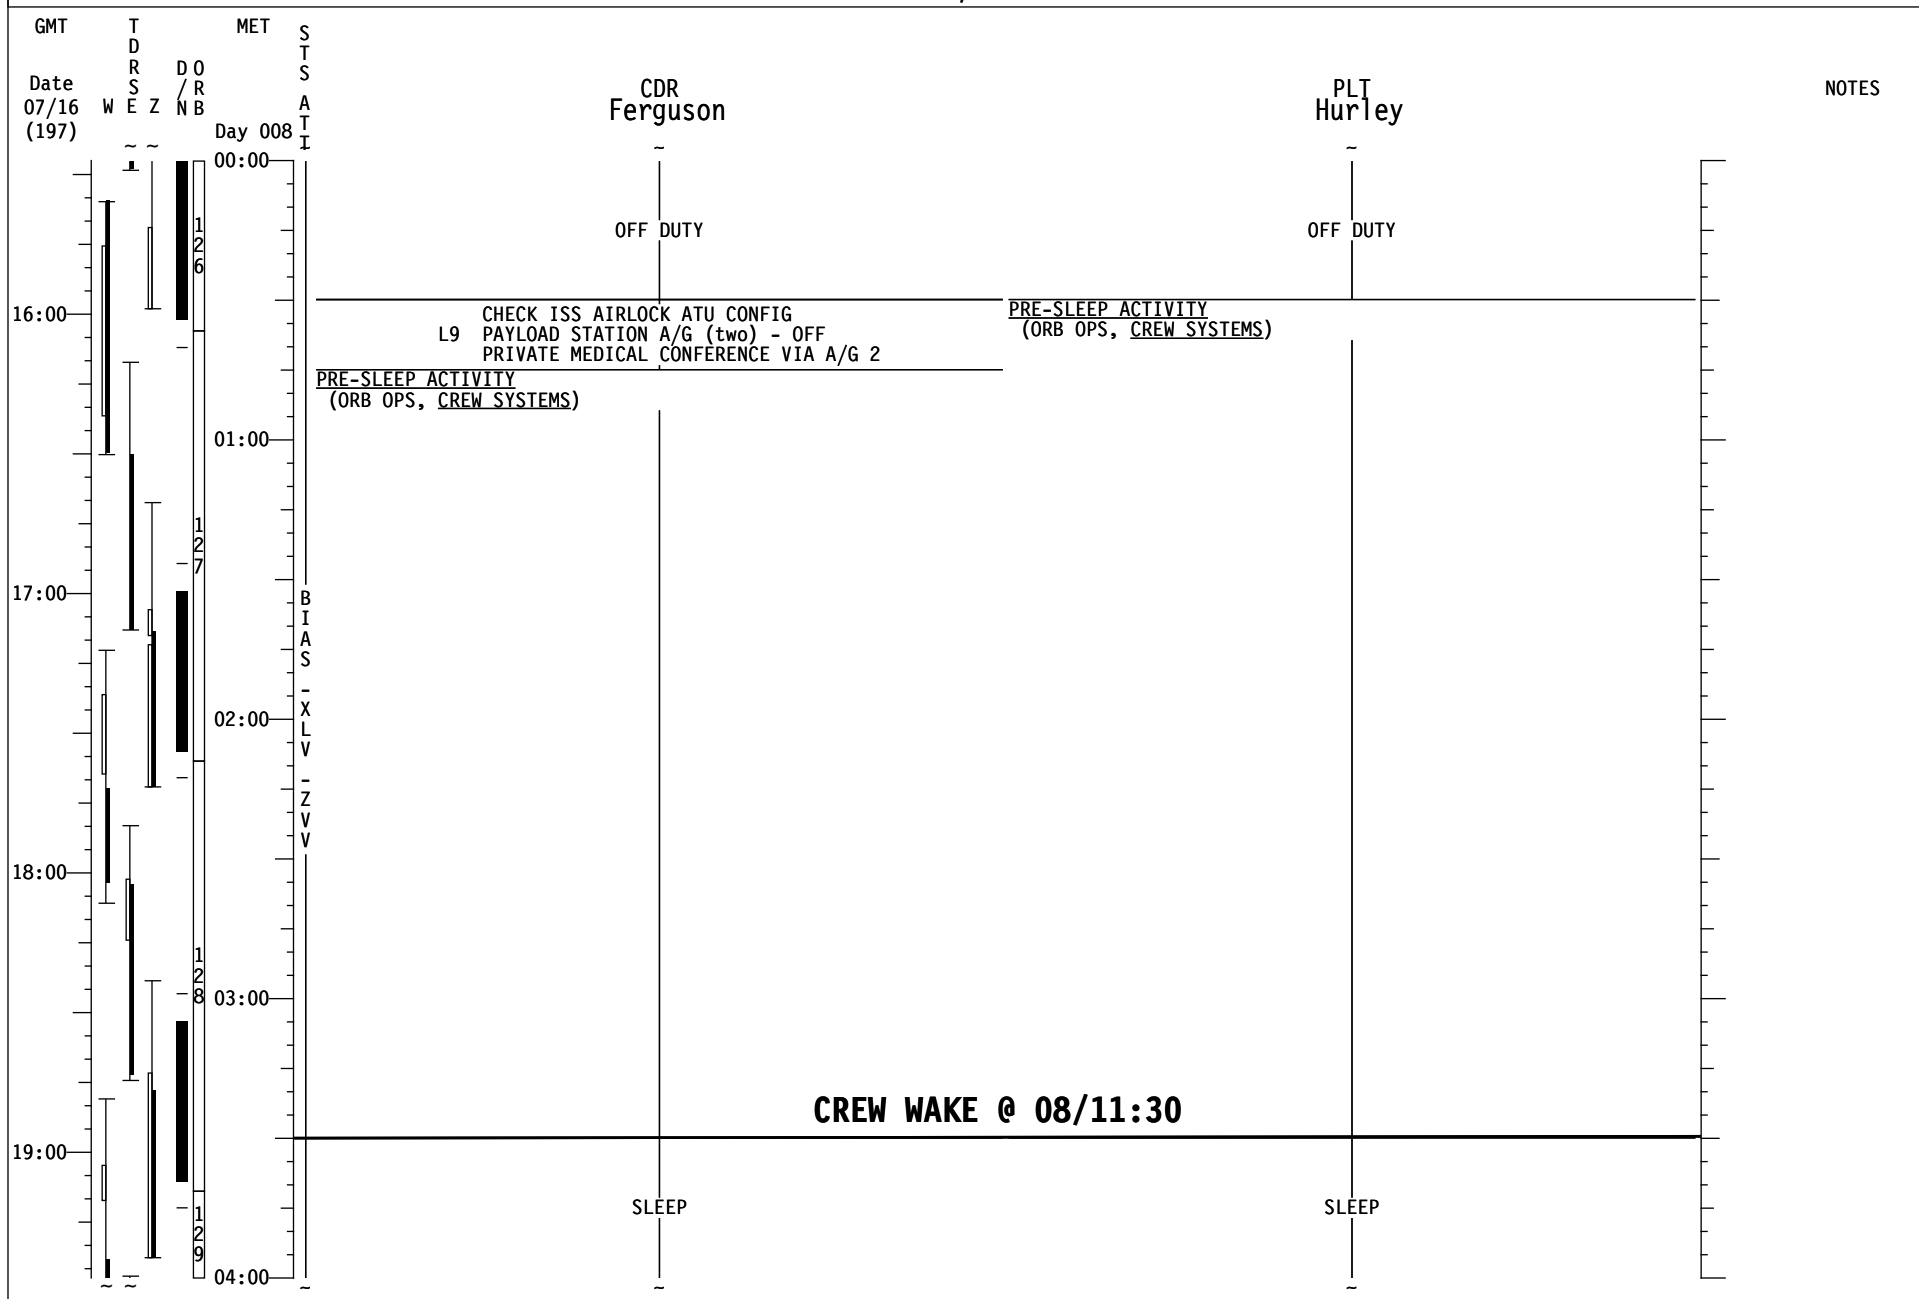

STS-135/ULF7 FD09