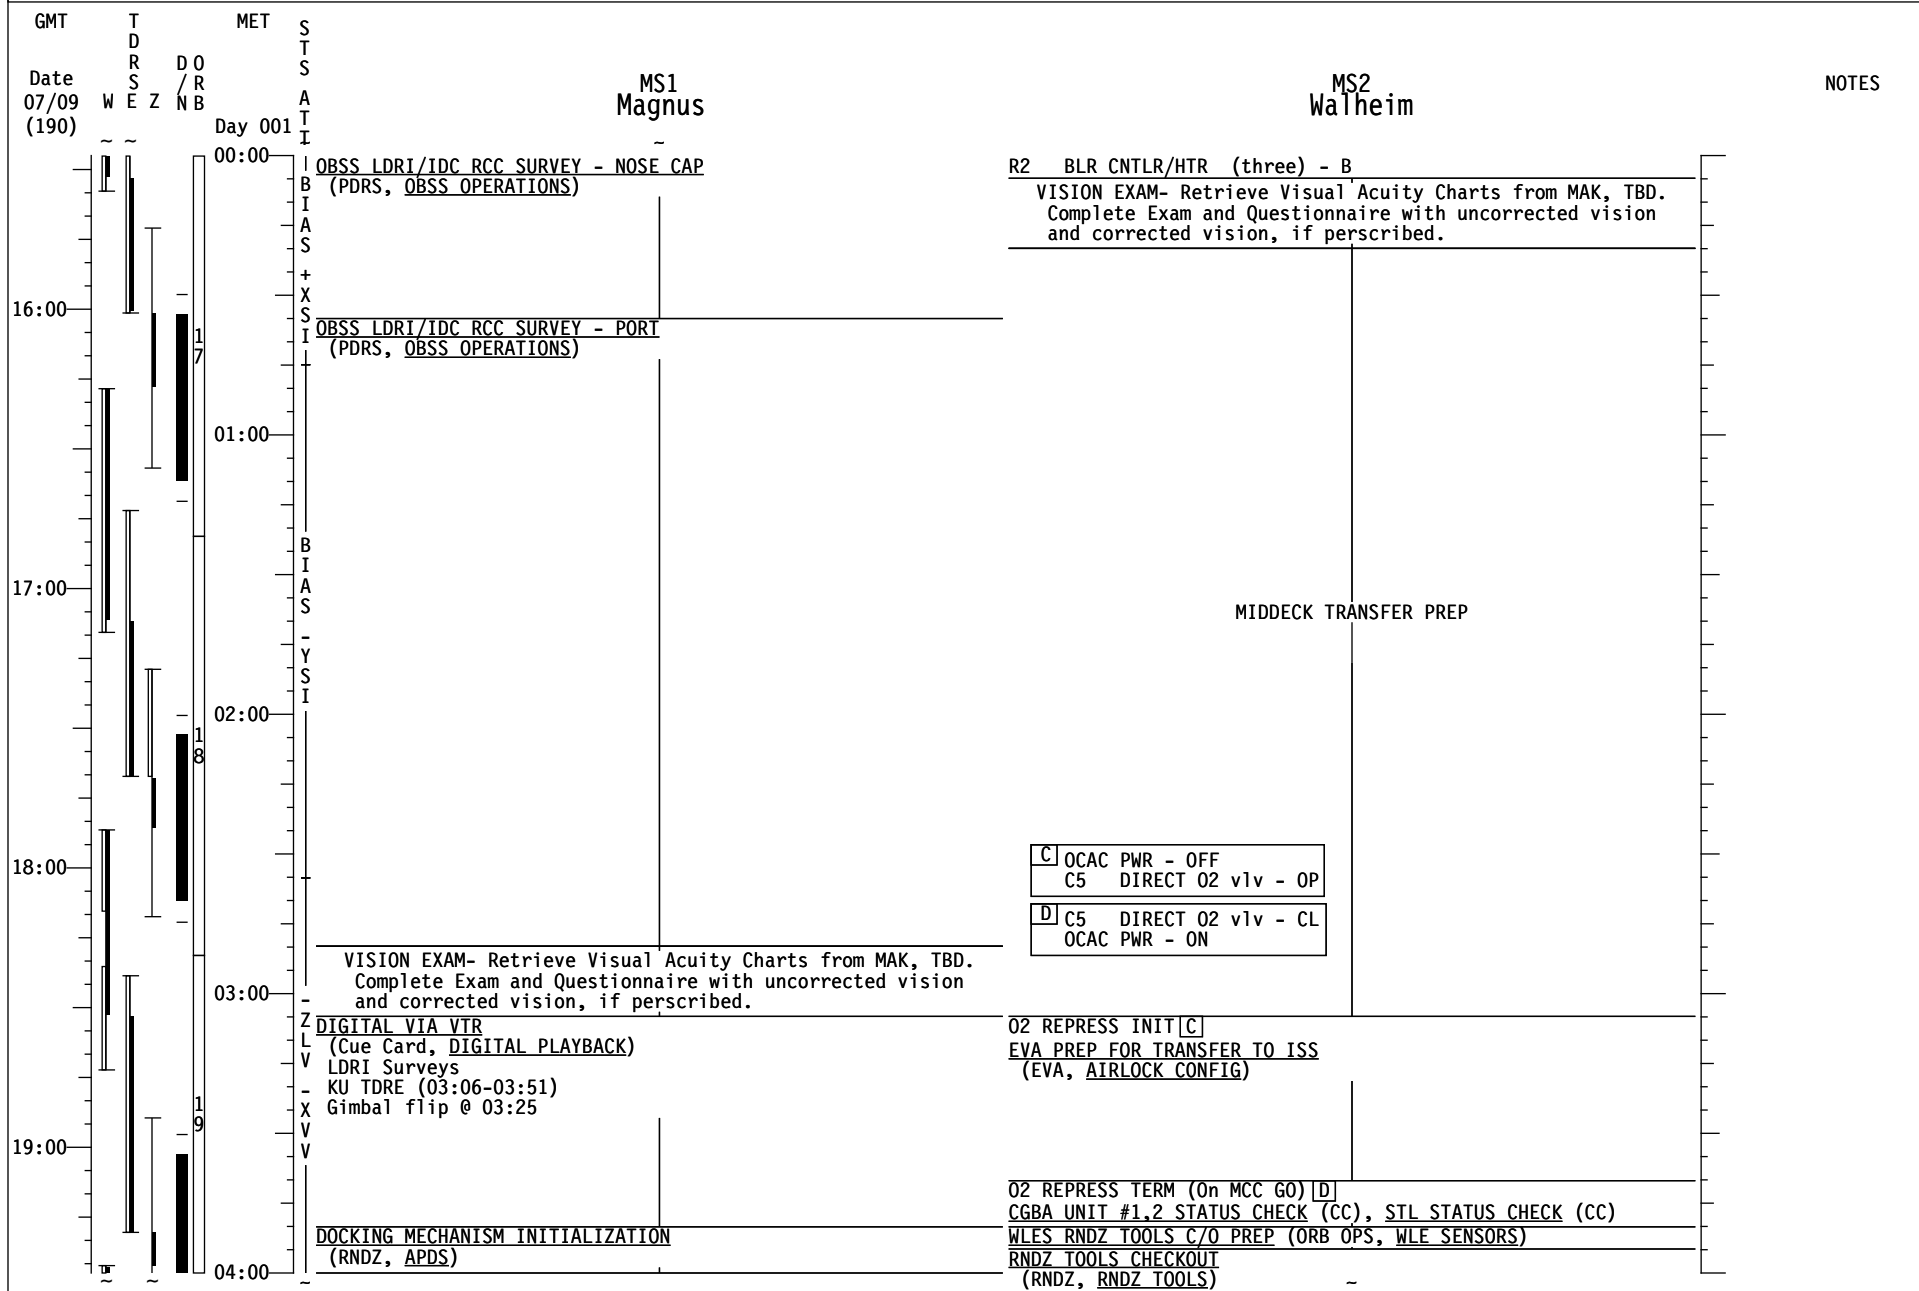

STS-135/ULF7 FD02