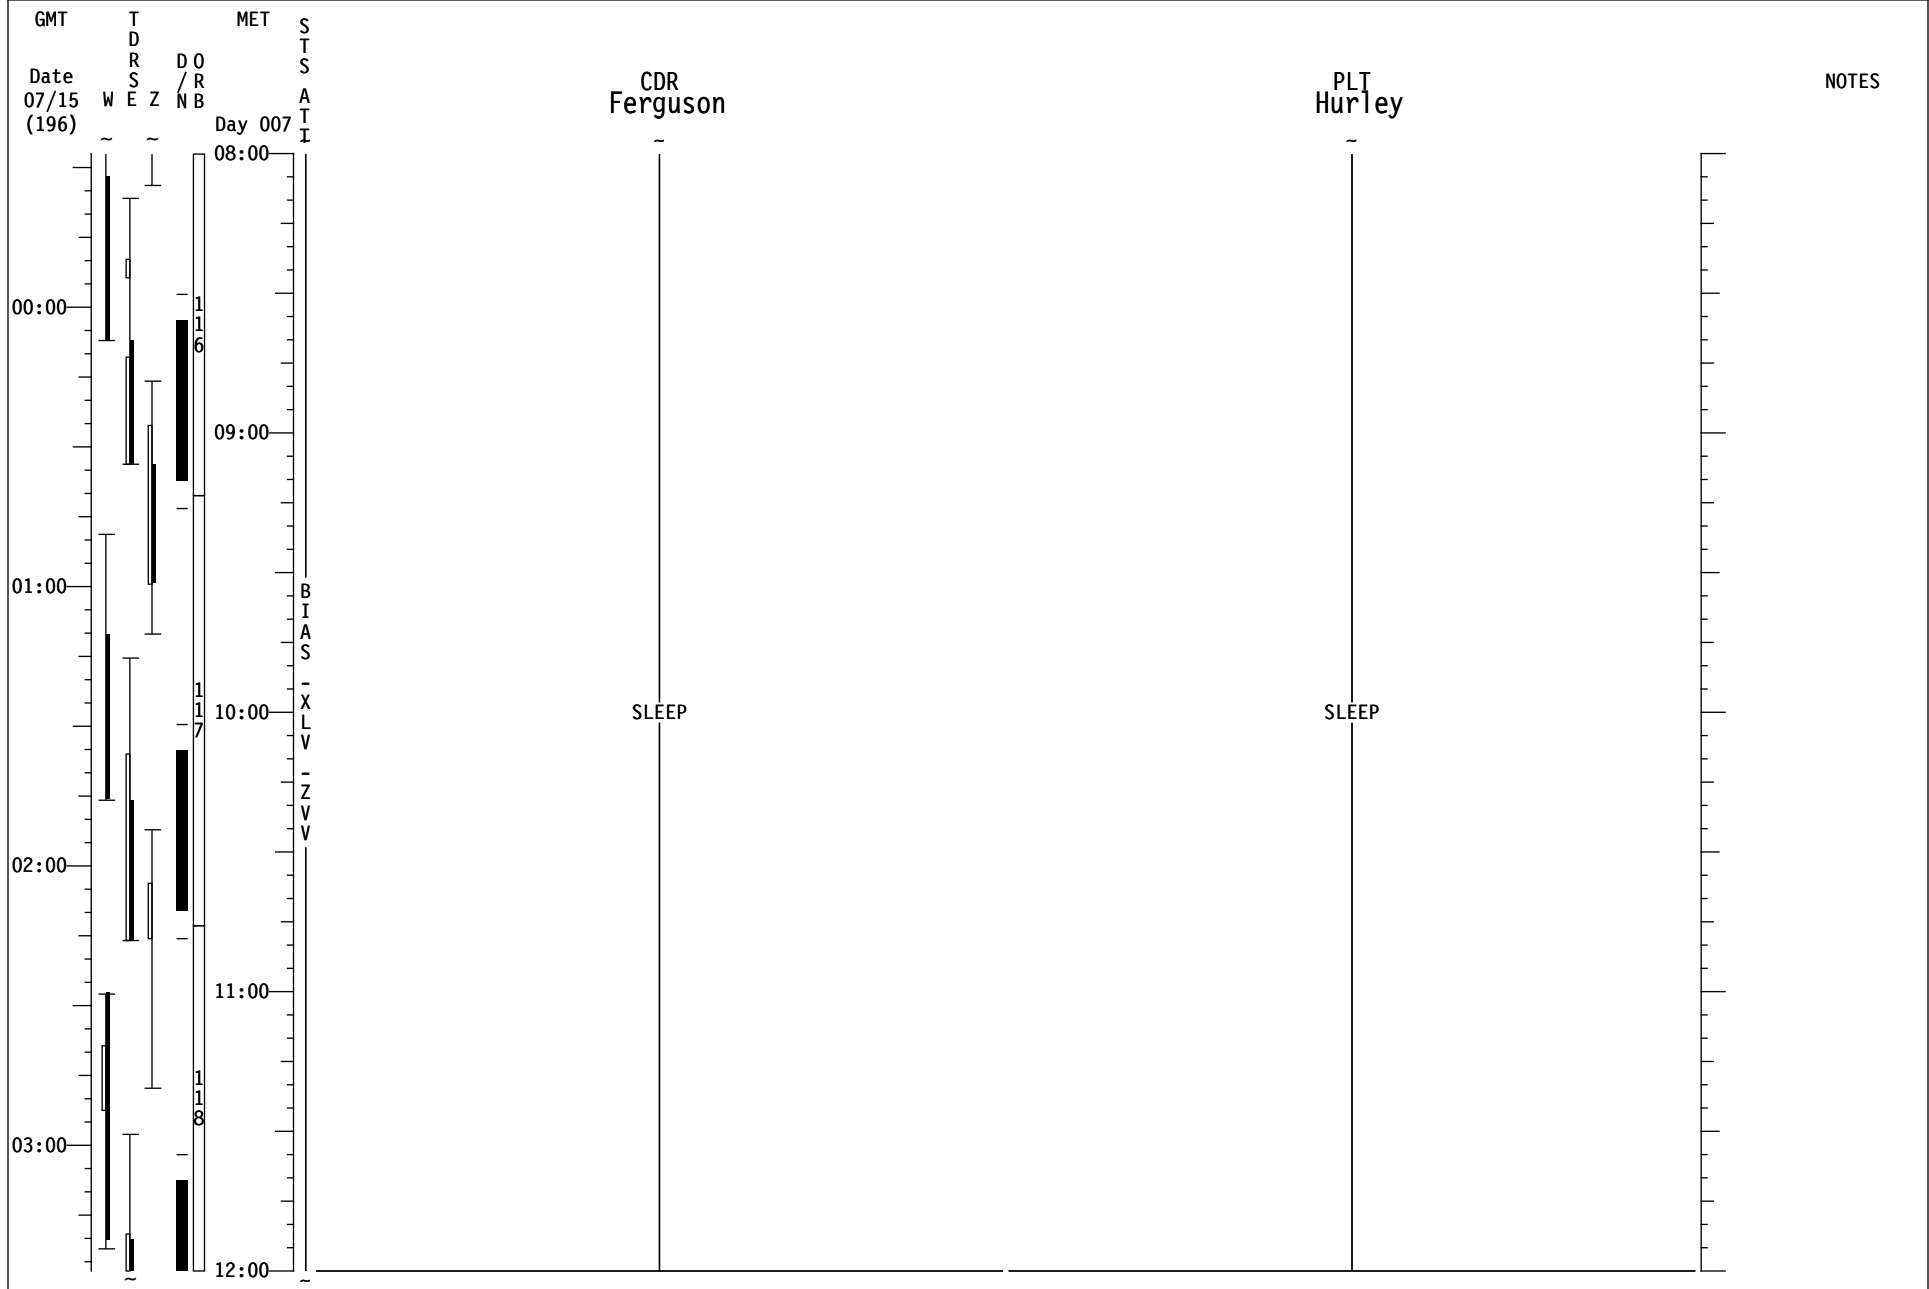

STS-135/ULF7 FD08

CREW WAKE @ 07/12:00

STS-135/ULF7 FD08

STS-135/ULF7 FD08

STS-135/ULF7 FD08

STS-135/ULF7 FD08

STS-135/ULF7 FD09

GMT	T D R S W E Z	MET Day 007	S T S A T I	CDR Ferguson	PLT Hurley	NOTES
07/16 (197)						
12:00	1118			<u>MYCO BODY SAMPLE COLLECTION</u> (ASSY OPS, <u>PAYLOADS</u>) At step 6.1, hand Myco Kit to FE-3, FE-5 or FE-6 for MELFI insertion	<u>MYCO BODY SAMPLE COLLECTION</u> (ASSY OPS, <u>PAYLOADS</u>) At step 6.1, hand Myco Kit to FE-3, FE-5 or FE-6 for MELFI insertion	
04:00				<u>POST-SLEEP ACTIVITY</u> (ORB OPS, <u>CREW SYSTEMS</u>)	<u>POST-SLEEP ACTIVITY</u> (ORB OPS, <u>CREW SYSTEMS</u>)	
				<div style="border: 1px solid black; padding: 5px; width: fit-content; margin: auto;"> FD09 EZ ACTIVITIES: ✓OCAC FILTER ✓MDDK DUCT SCREEN <u>TEPC (ORB OPS, CREW SYSTEMS)</u> CHECK STATUS HARD REBOOT STS-3(KFX) </div>		
05:00	1119					
06:00	1120			VISION EXAM- Retrieve Visual Acuity Charts from MAK, TBD. Complete Exam and Questionnaire with uncorrected vision and corrected vision, if perscribed.	L17 Check MCIU filter screen VISION EXAM- Retrieve Visual Acuity Charts from MAK, TBD. Complete Exam and Questionnaire with uncorrected vision and corrected vision, if perscribed.	
				<u>IMU STAR OF OPPTY ALIGN (ORB OPS, GNC)</u>	<u>CWC-I FILL (ORB OPS, ECLS)</u> Fill CWC-I #3 Perform Parts D & E Ref. MSG XXX	
07:00	1121			TRANSFER OPS Ref. MPLM Transfer Lists and MSG XXX	<u>CWC-I FILL (ORB OPS, ECLS)</u> Fill CWC-I #4 Perform Parts D & E Ref. MSG XXX	
					<u>CWC-I FILL (ORB OPS, ECLS)</u> Fill CWC-I #5 Perform Parts D & E Ref. MSG XXX	
16:00	1121				CWC-I TRANSFER Transfer 3 CWC-Is to ISS	
				TRANSFER OPS Ref. MPLM Transfer Lists and MSG XXX		