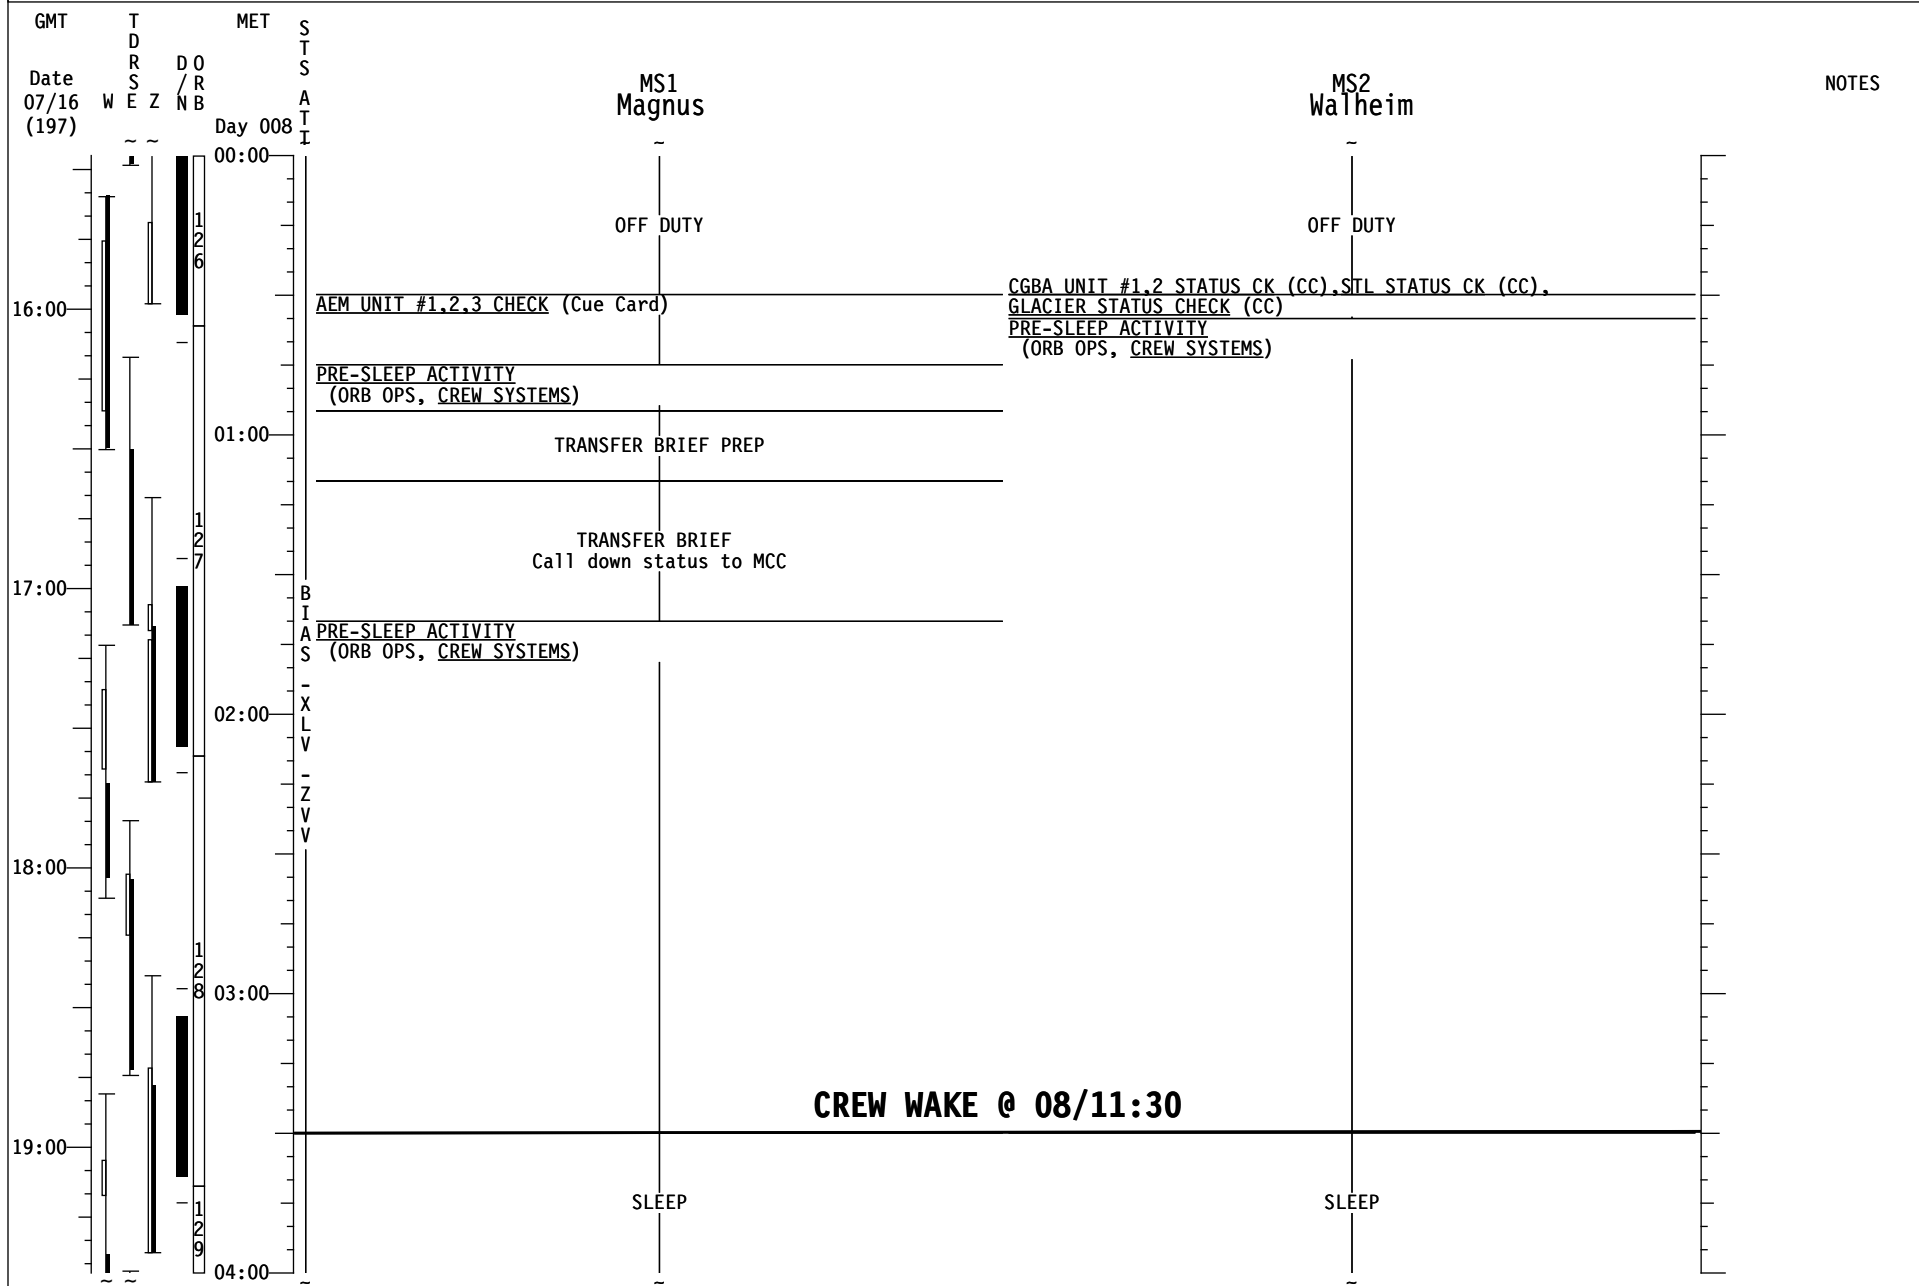

STS-135/ULF7 FD09