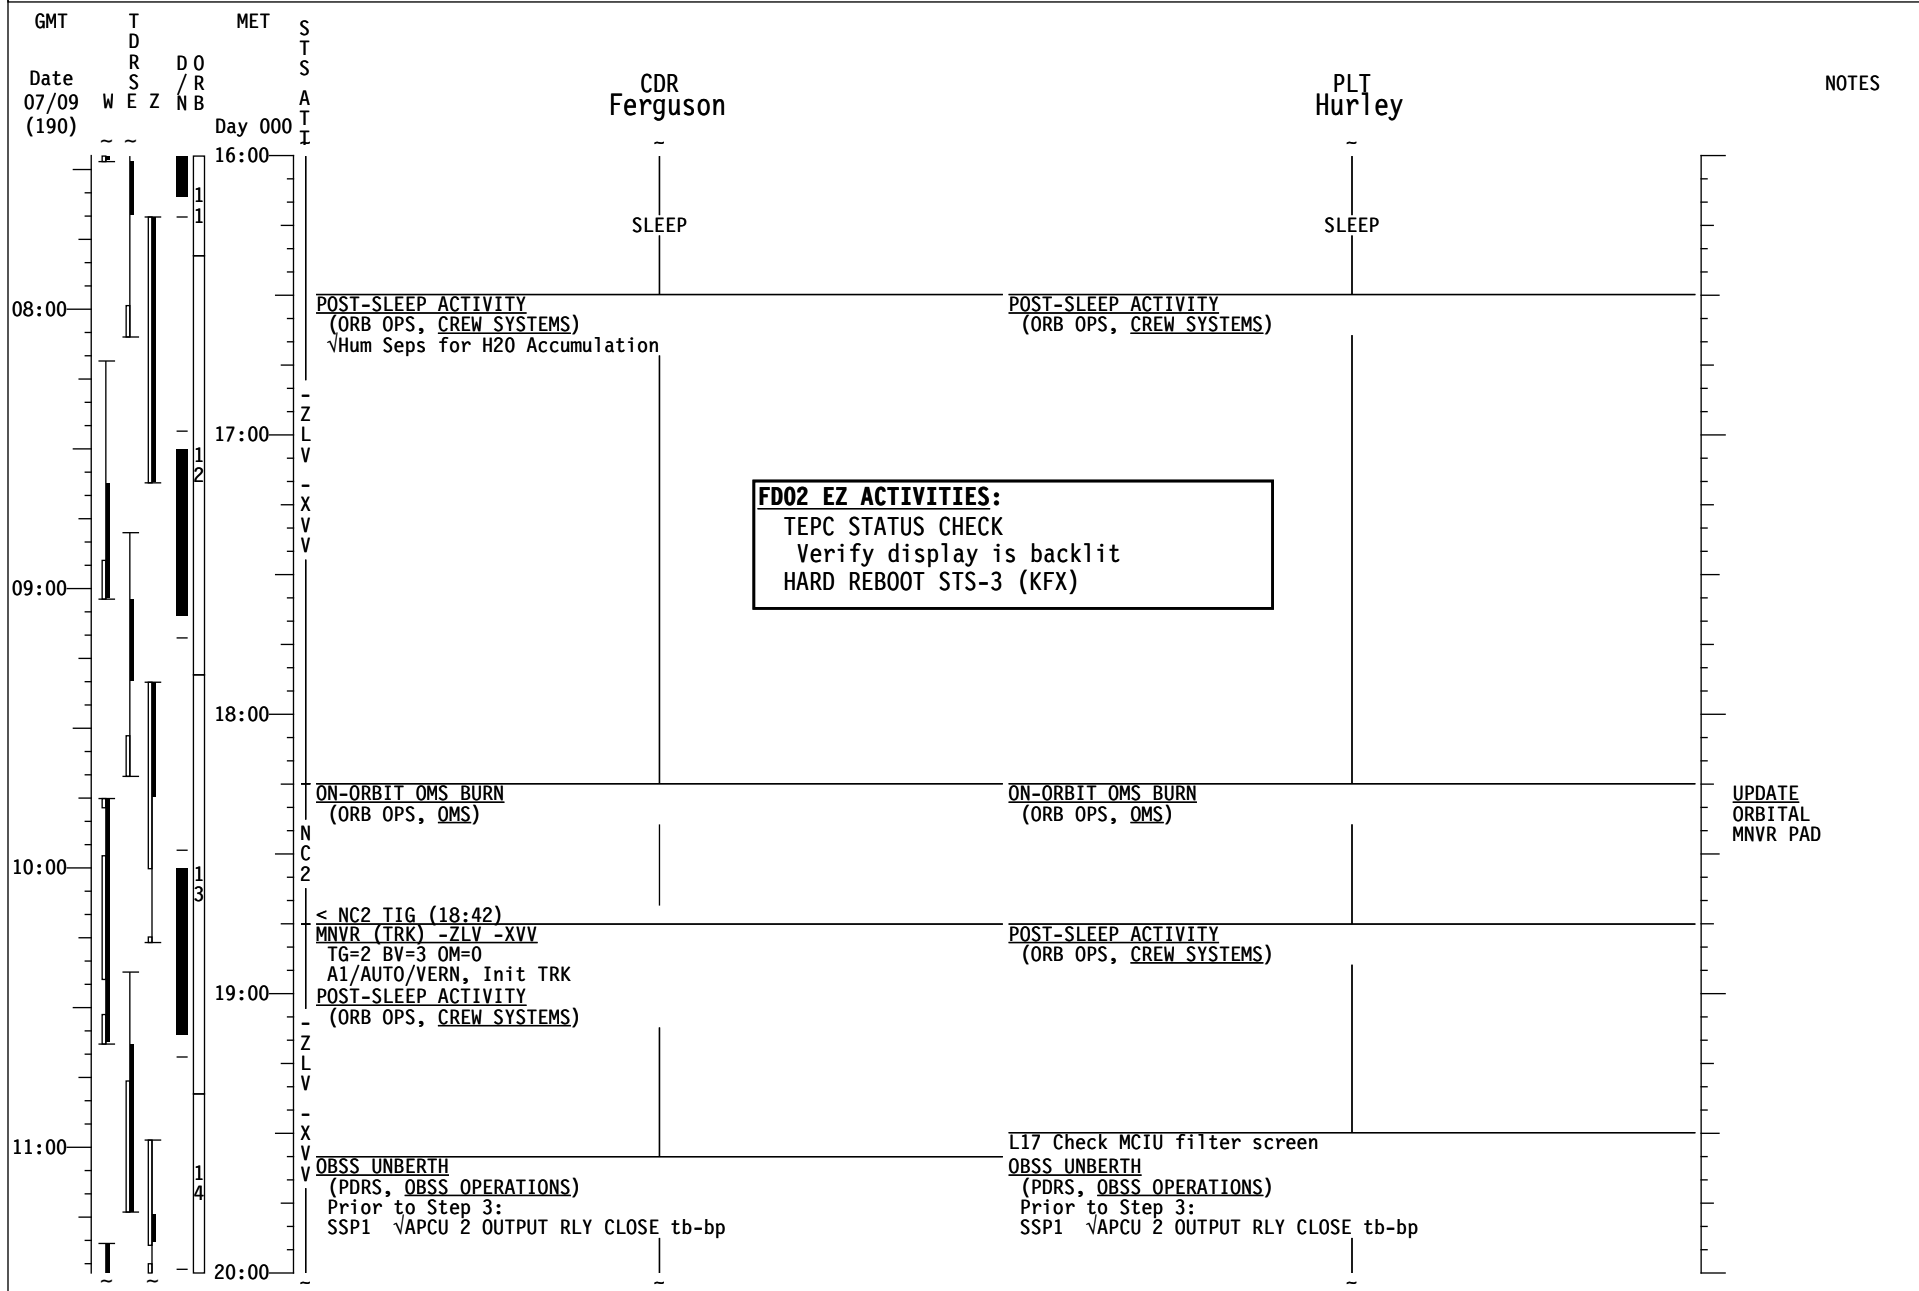

STS-135/ULF7 FD02