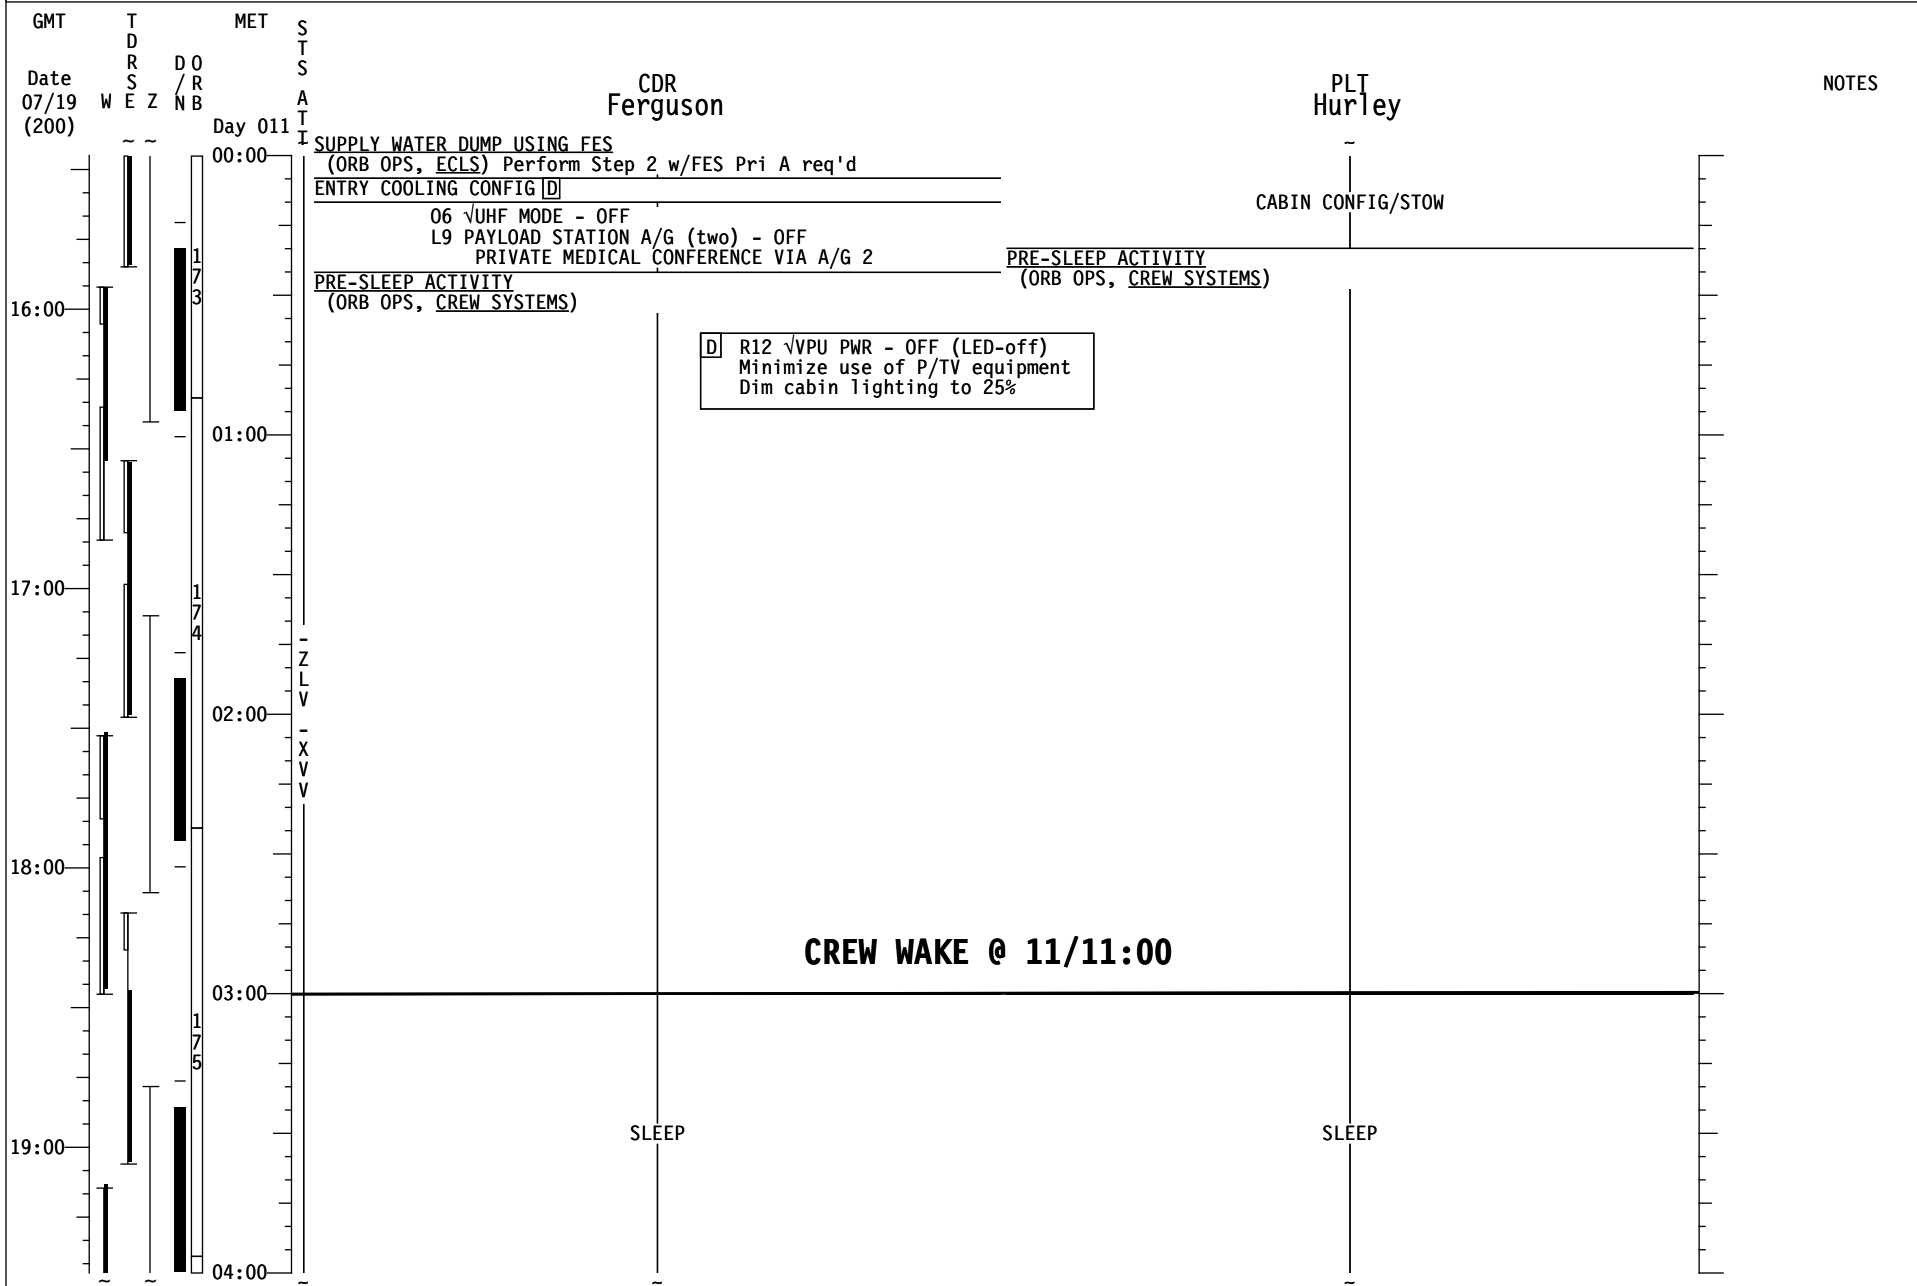

STS-135/ULF7 FD12

CREW WAKE @ 11/11:00

SLEEP

SLEEP