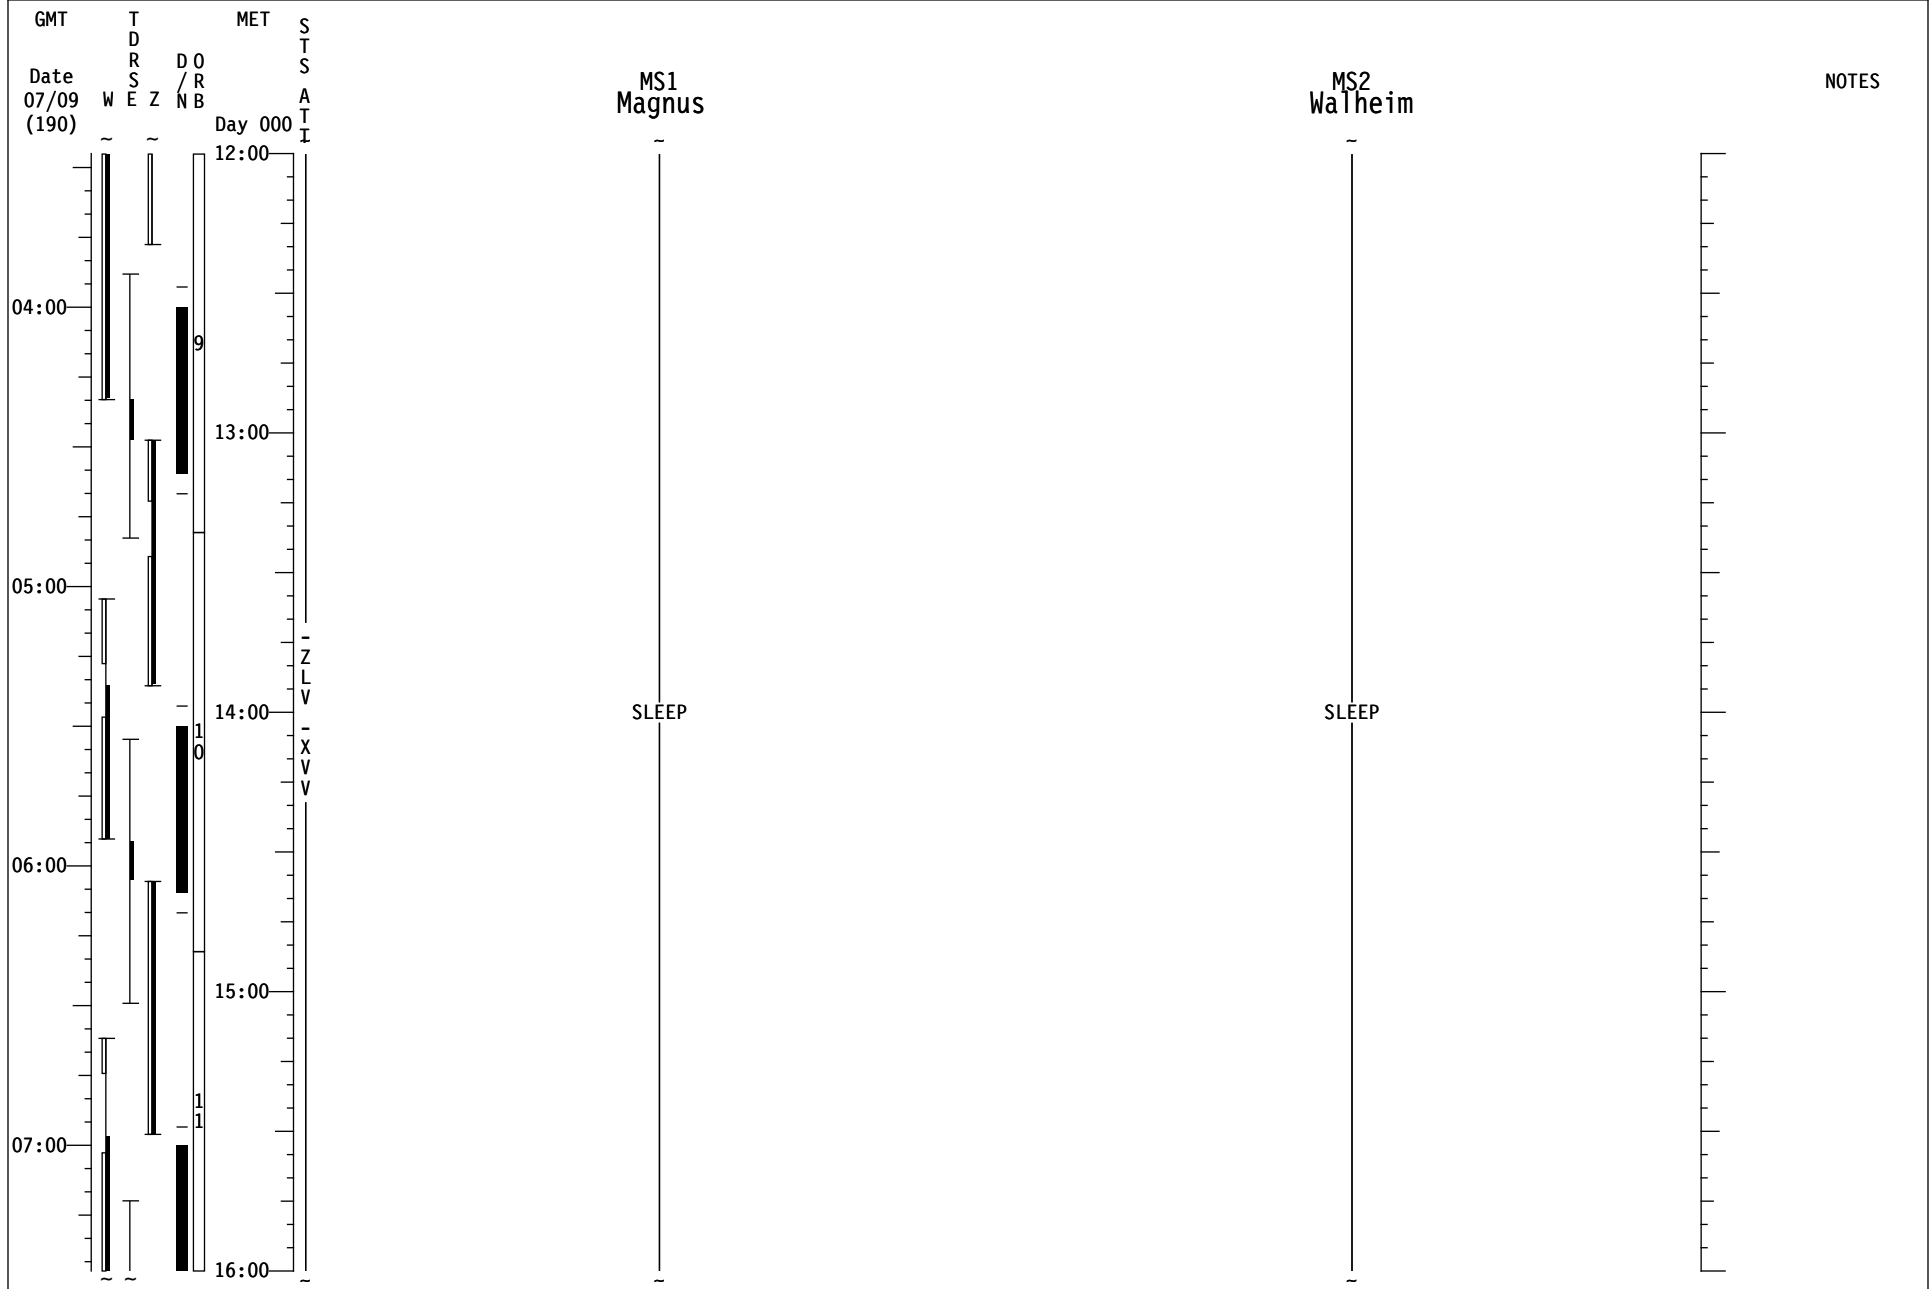

STS-135/ULF7 FD01