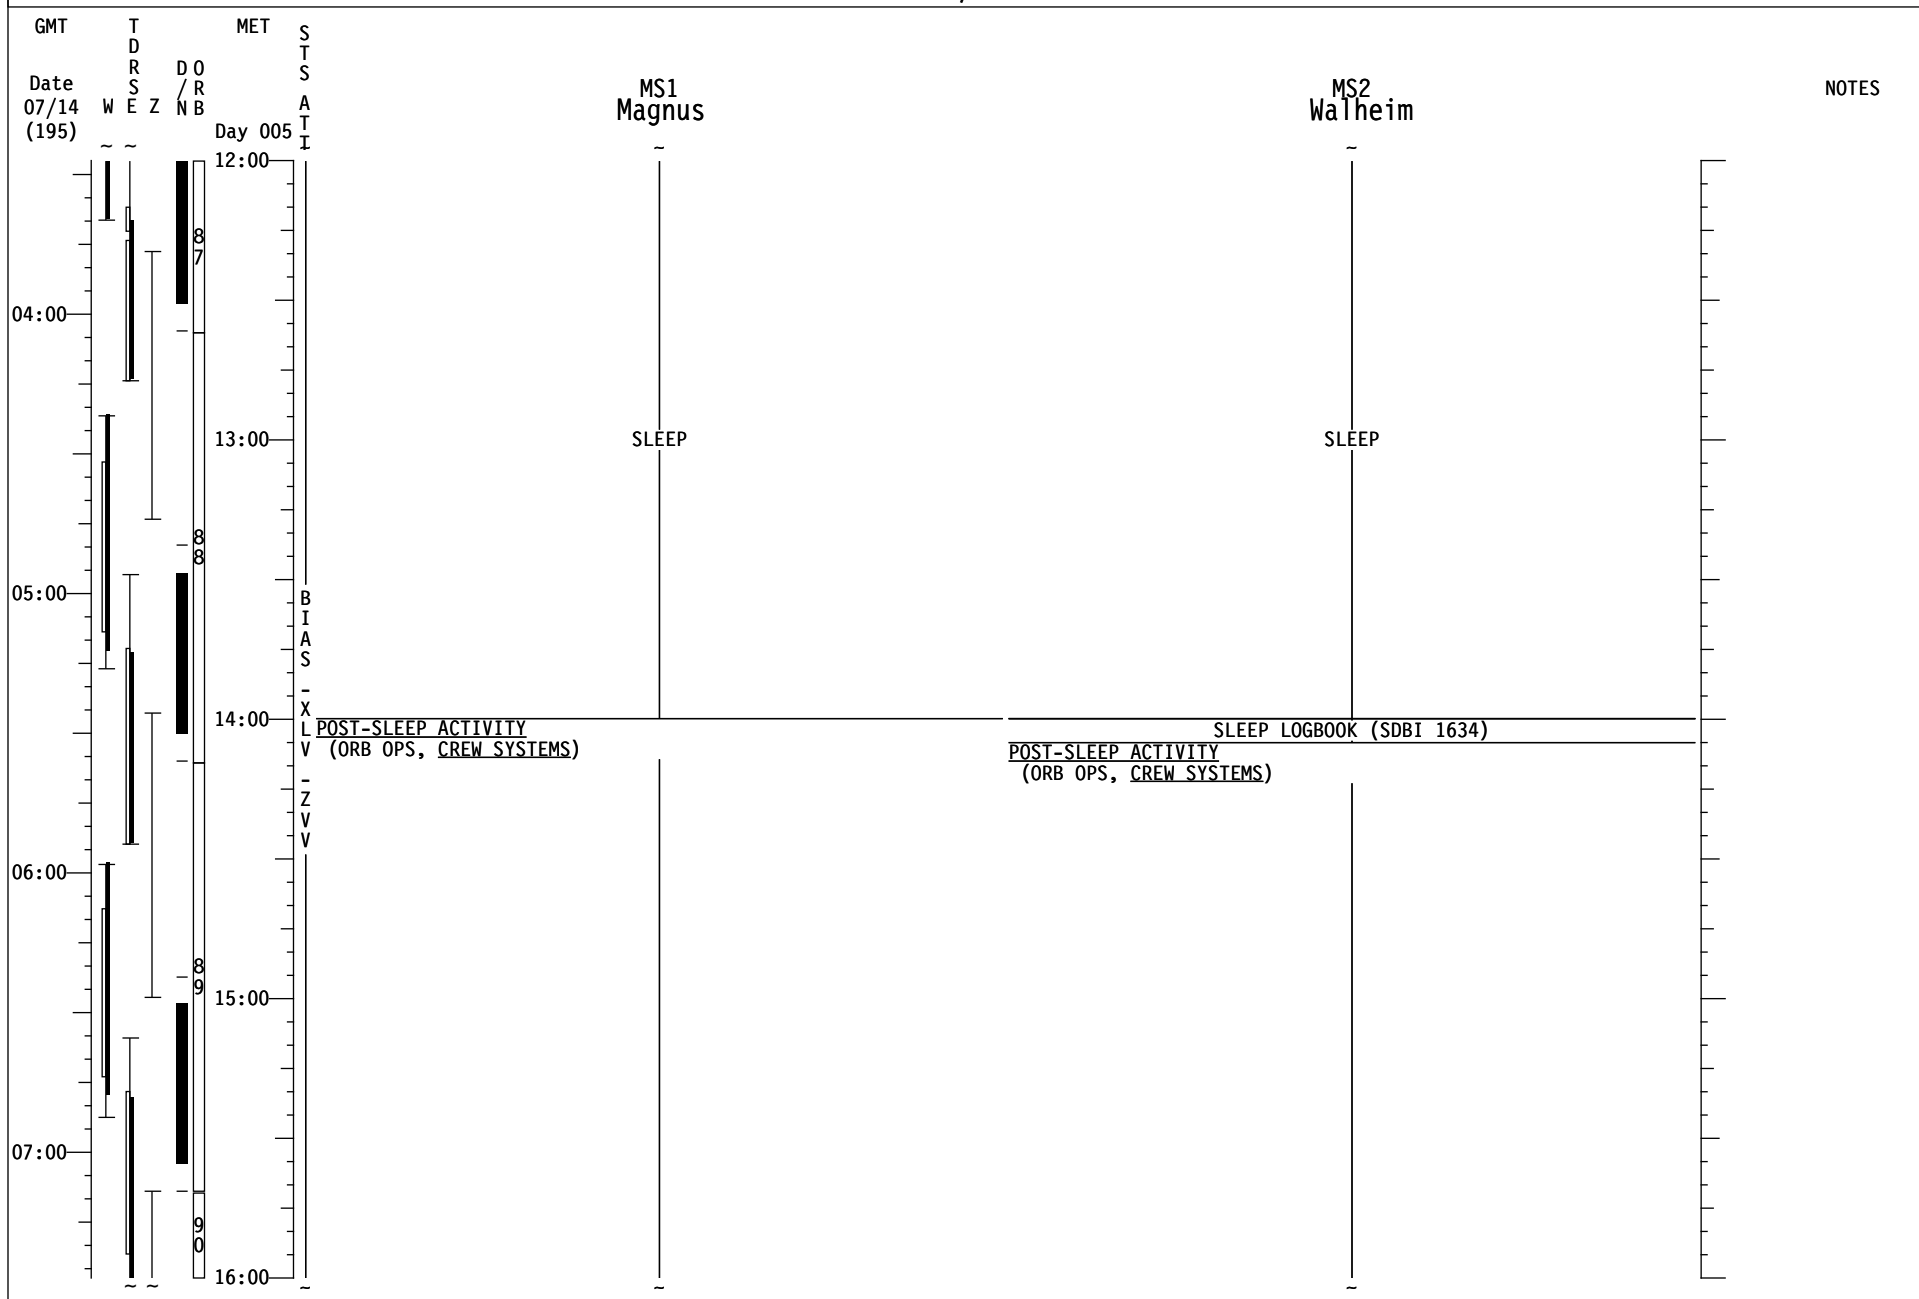

SLEEP

STS-135/ULF7 FD06

STS-135/ULF7 FD07

STS-135/ULF7 FD07

STS-135/ULF7 FD07

STS-135/ULF7 FD07

STS-135/ULF7 FD07

GMT	T D R S W E Z	MET Day 005	S T S A T I	CDR Ferguson	PLT Hurley	NOTES
20:00						
						<p><u>PWR FILL (ORB OPS, ECLS)</u> Perform WATER FILL #2 Fill S/N TBD, Ref. MSG XXX</p> <p><u>PWR FILL (ORB OPS, ECLS)</u> Perform WATER FILL #3 Fill S/N TBD, Ref. MSG XXX</p>
12:00				TRANSFER OPS Ref. MPLM Transfer Lists and MSG XXX		
						PWR TRANSFER Transfer 3 PWRs to ISS
13:00				MEAL	MEAL	
22:00				PUBLIC AFFAIRS EVENT ISS KU AVAIL: (21:54 - 22:21)	PUBLIC AFFAIRS EVENT ISS KU AVAIL: (21:54 - 22:21)	
14:00				OFF DUTY		
23:00				Private Family Conference [B] ISS KU AVAIL (22:49 - 23:32)	OFF DUTY	
				<div style="border: 1px solid black; padding: 5px; width: fit-content; margin: auto;"> [B] PFC to be performed using S-Band via Public Call 4 for audio and Ku-band for Video. Please call down SSC preference before the conference and make sure that all applications except Netmeeting have been closed. </div>		
15:00				OFF DUTY		
						Private Family Conference [B] ISS KU AVAIL (23:34 - 00:04)
00:00					OFF DUTY	