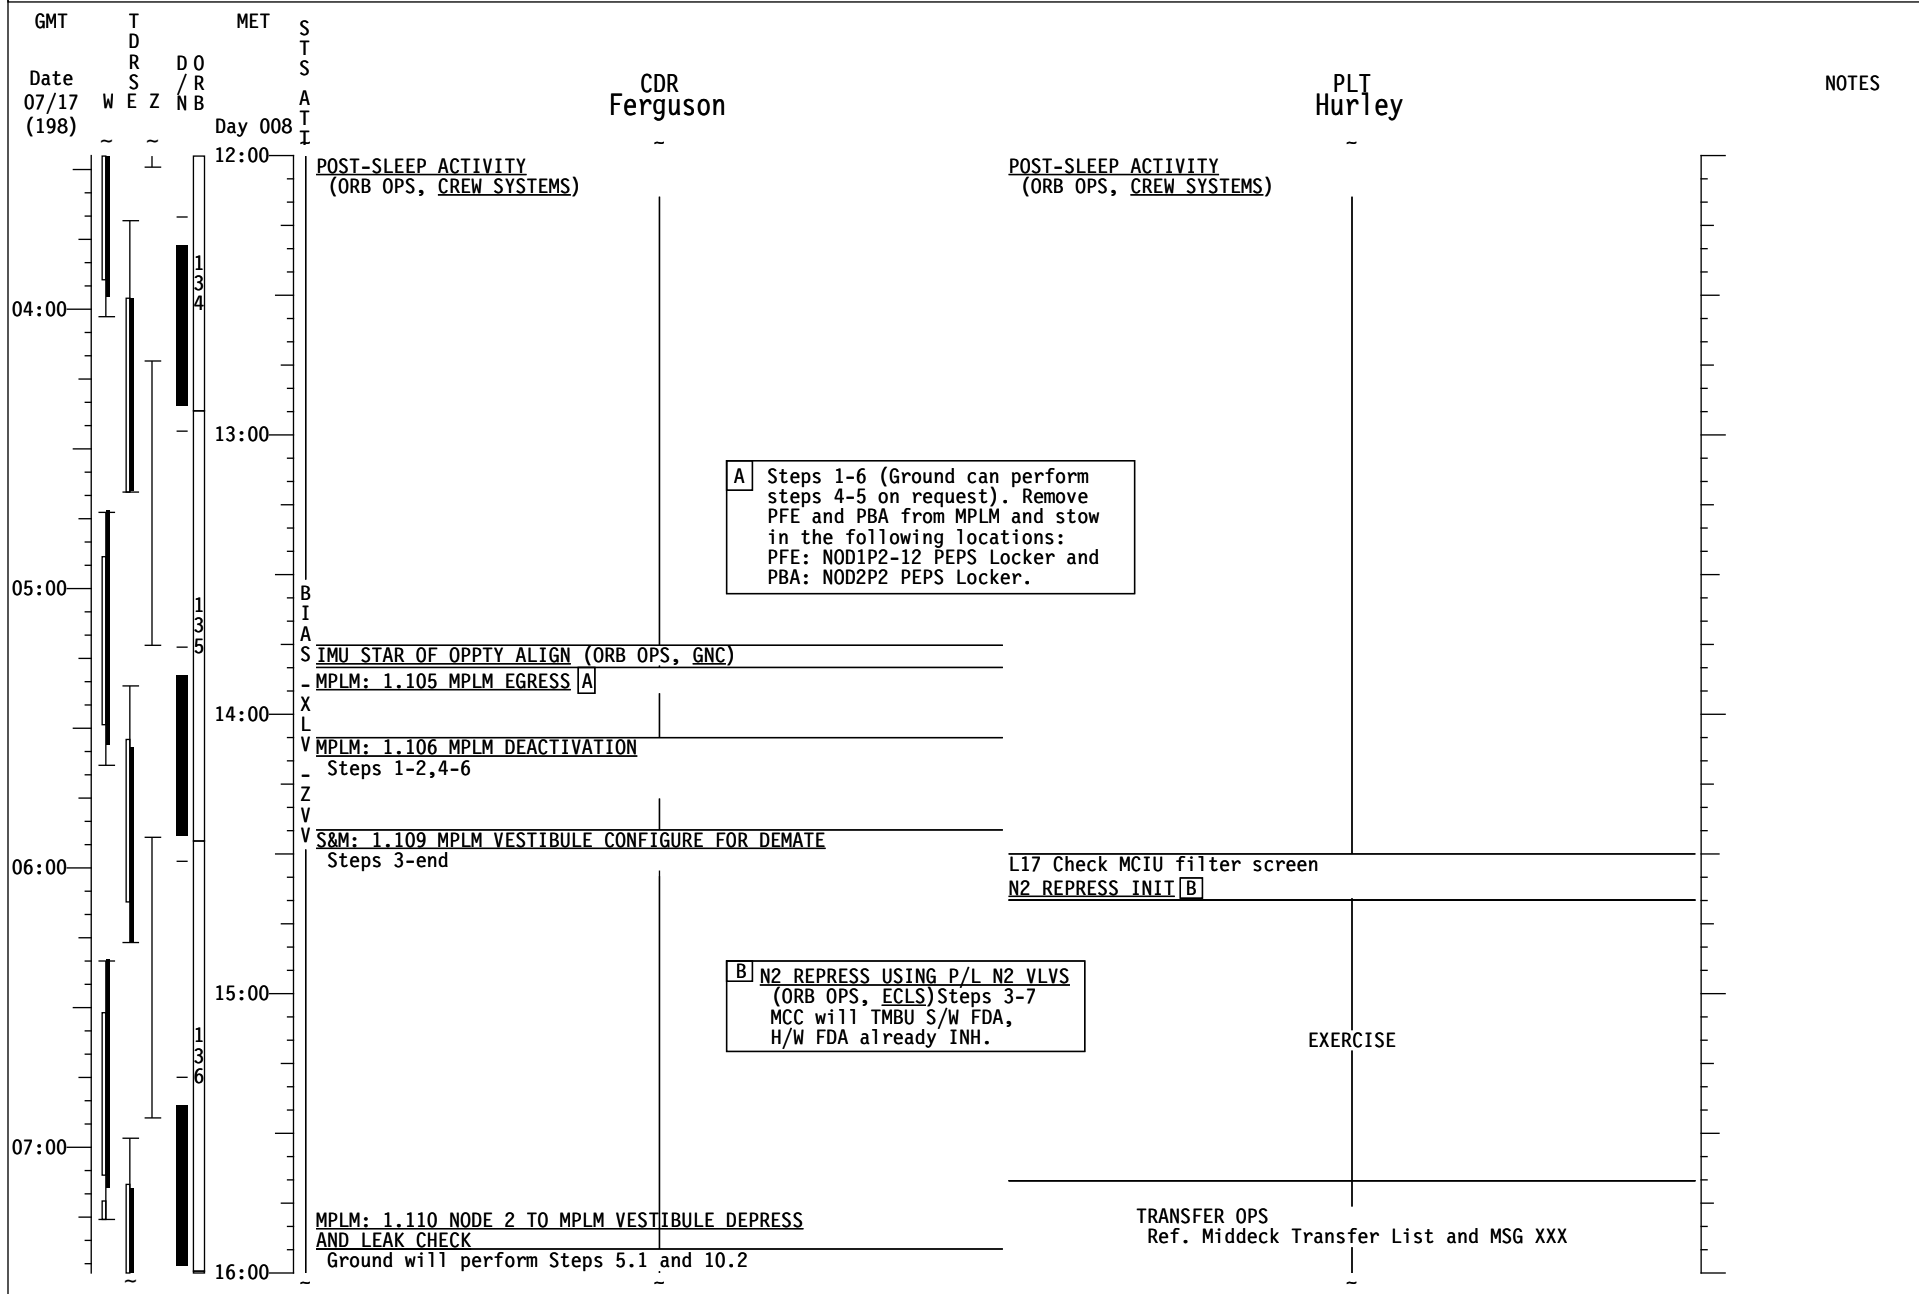

STS-135/ULF7 FD10