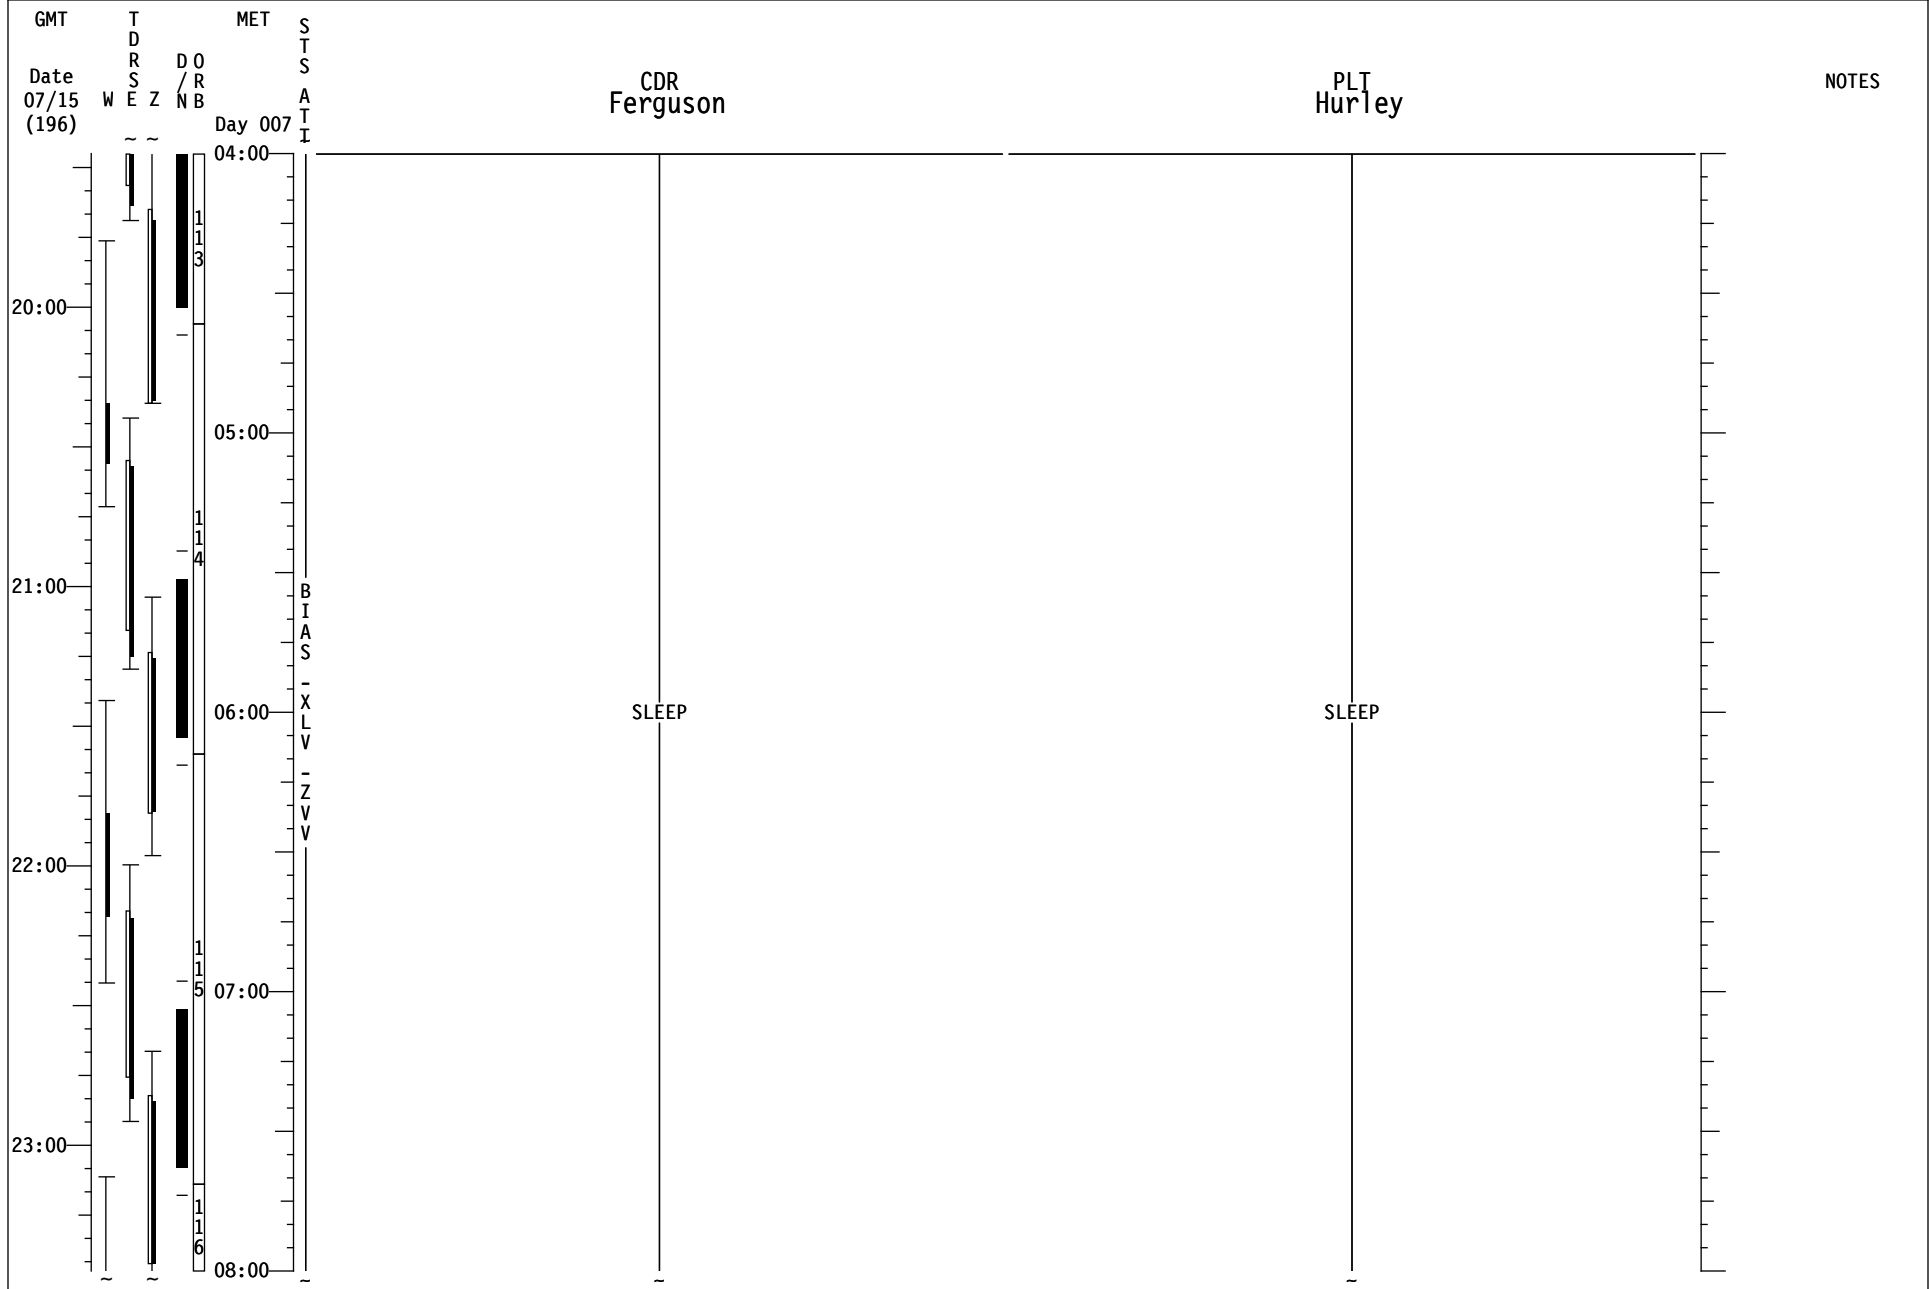

STS-135/ULF7 FD08

CREW WAKE @ 07/12:00

STS-135/ULF7 FD08

STS-135/ULF7 FD08

STS-135/ULF7 FD08

STS-135/ULF7 FD08

STS-135/ULF7 FD09

GMT	T D R S W E Z	MET Day 007	S T S A T I	CDR Ferguson	PLT Hurley	NOTES
07/16 (197)						
12:00	1118			<u>MYCO BODY SAMPLE COLLECTION</u> (ASSY OPS, <u>PAYLOADS</u>) At step 6.1, hand Myco Kit to FE-3, FE-5 or FE-6 for MELFI insertion	<u>MYCO BODY SAMPLE COLLECTION</u> (ASSY OPS, <u>PAYLOADS</u>) At step 6.1, hand Myco Kit to FE-3, FE-5 or FE-6 for MELFI insertion	
04:00				<u>POST-SLEEP ACTIVITY</u> (ORB OPS, <u>CREW SYSTEMS</u>)	<u>POST-SLEEP ACTIVITY</u> (ORB OPS, <u>CREW SYSTEMS</u>)	
				<div style="border: 1px solid black; padding: 5px; width: fit-content; margin: auto;"> FD09 EZ ACTIVITIES: ✓OCAC FILTER ✓MDDK DUCT SCREEN <u>TEPC (ORB OPS, CREW SYSTEMS)</u> CHECK STATUS HARD REBOOT STS-3(KFX) </div>		
05:00	1119					
06:00	1120			VISION EXAM- Retrieve Visual Acuity Charts from MAK, TBD. Complete Exam and Questionnaire with uncorrected vision and corrected vision, if perscribed.	L17 Check MCIU filter screen VISION EXAM- Retrieve Visual Acuity Charts from MAK, TBD. Complete Exam and Questionnaire with uncorrected vision and corrected vision, if perscribed.	
				<u>IMU STAR OF OPPTY ALIGN (ORB OPS, GNC)</u>	<u>CWC-I FILL (ORB OPS, ECLS)</u> Fill CWC-I #3 Perform Parts D & E Ref. MSG XXX	
07:00	1121			TRANSFER OPS Ref. MPLM Transfer Lists and MSG XXX	<u>CWC-I FILL (ORB OPS, ECLS)</u> Fill CWC-I #4 Perform Parts D & E Ref. MSG XXX	
					<u>CWC-I FILL (ORB OPS, ECLS)</u> Fill CWC-I #5 Perform Parts D & E Ref. MSG XXX	
16:00	1121				CWC-I TRANSFER Transfer 3 CWC-Is to ISS	
				TRANSFER OPS Ref. MPLM Transfer Lists and MSG XXX		