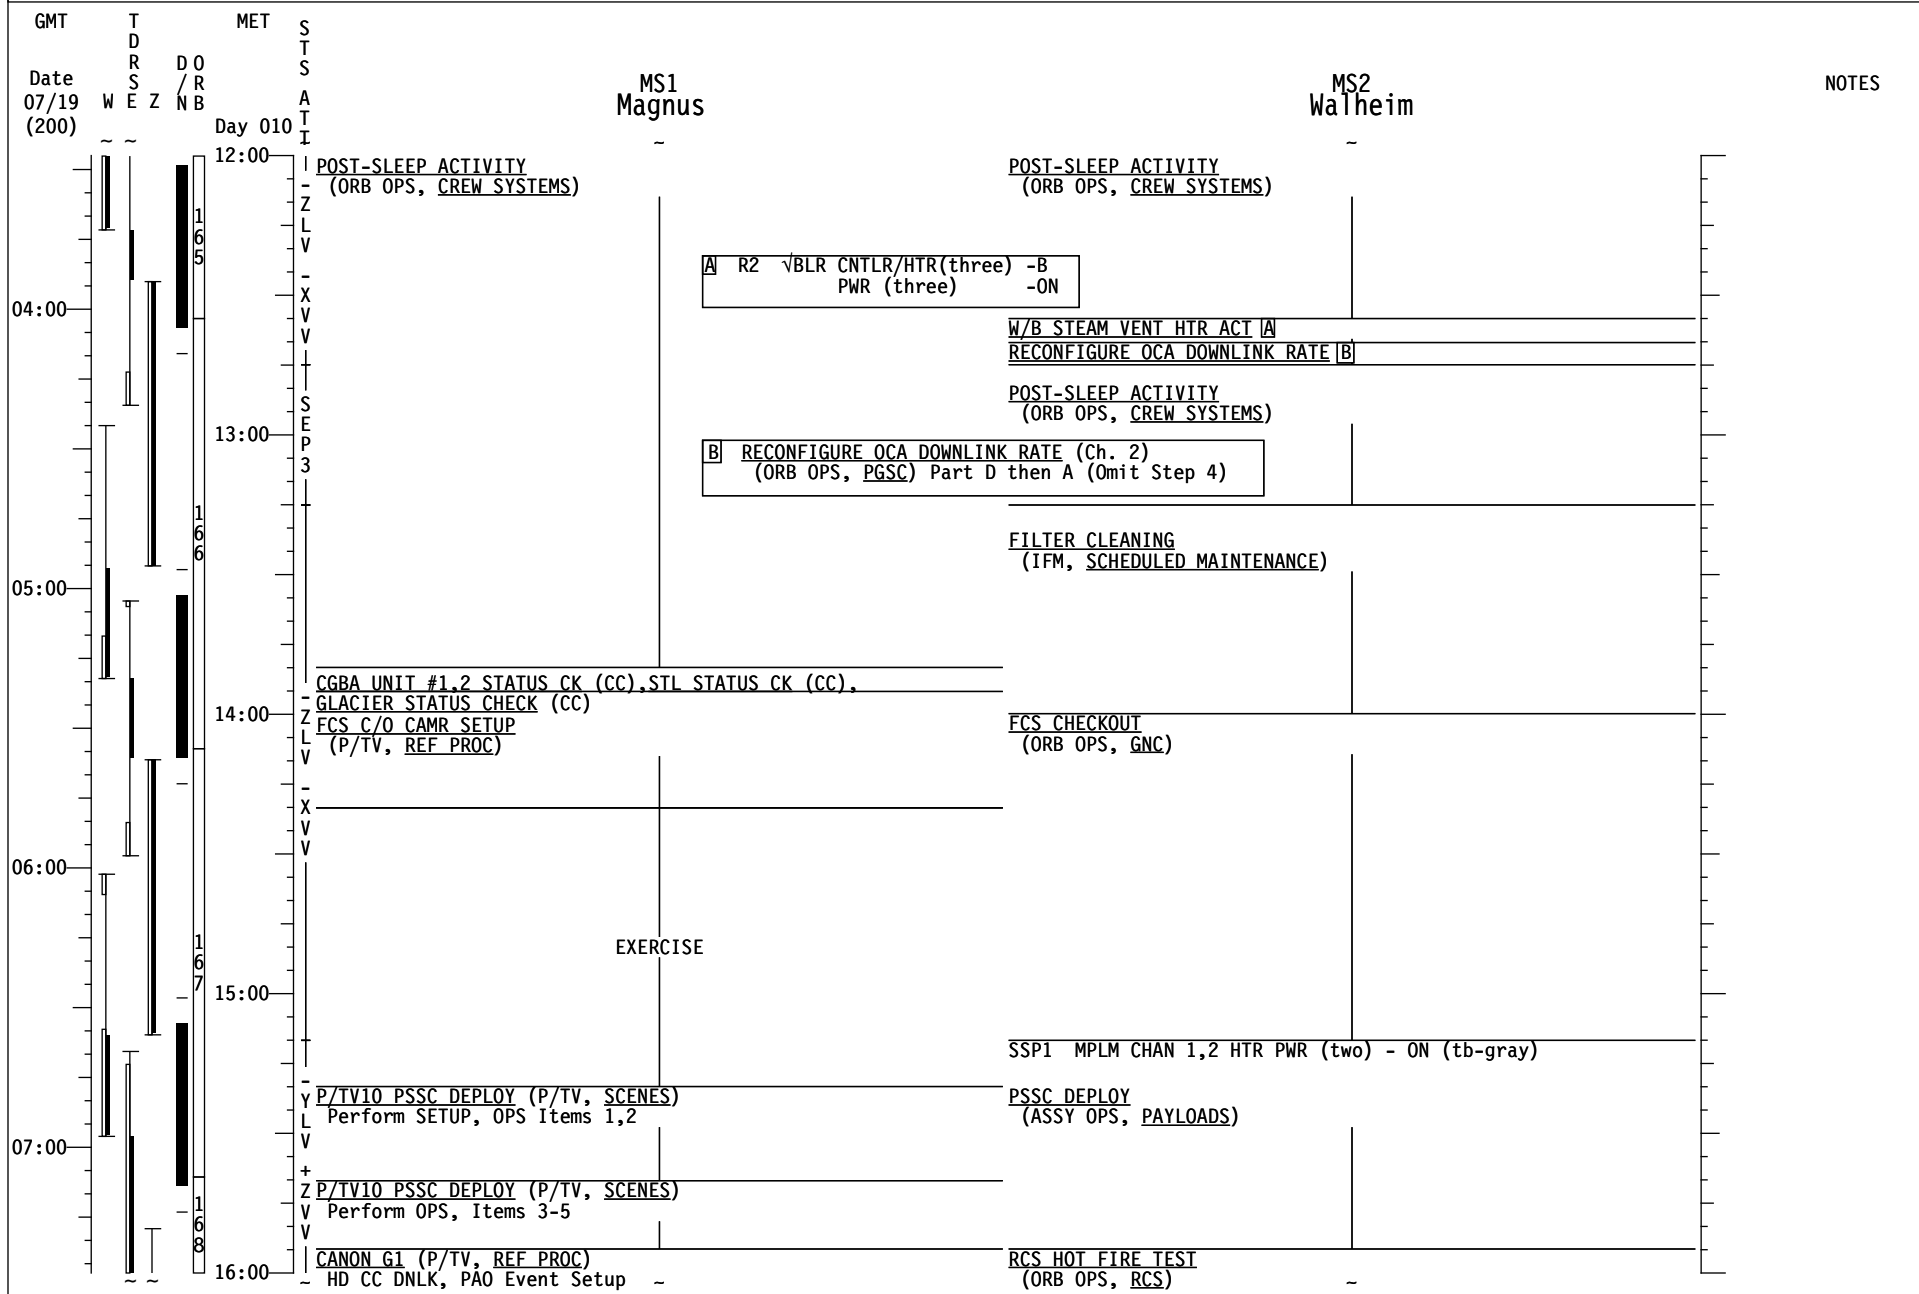

POST-SLEEP ACTIVITY
 (ORB OPS, CREW SYSTEMS)

POST-SLEEP ACTIVITY
 (ORB OPS, CREW SYSTEMS)

STS-135/ULF7 FD12

STS-135/ULF7 FD12

STS-135/ULF7 FD12

STS-135/ULF7 FD12

GMT	TDRS W E Z	MET DO R NB	S T S A T I	CDR Ferguson	PLT Hurley	NOTES
Date 07/19 (200)		Day 010				
16:00				RCS HOT FIRE TEST (ORB OPS, RCS)	RCS HOT FIRE TEST (ORB OPS, RCS)	
				MNVR (TRK) -ZLV +YVV (Dump) IG=2 BV=3 OM=270 A1/AUTO/VERN, Init TRK PILOT WITH RHC (FOR A31p PGSC) (ORB OPS, PGSC)	RMS PWRDN (PDRS, RMS PWRDN)Steps 3,5-7 PILOT WITH RHC (FOR A31p PGSC) (ORB OPS, PGSC)	
08:00			Z L V + Y V V			
17:00						
09:00				MNVR (TRK) -ZLV -XVV TG=2 BV=3 OM=0 A1/AUTO/VERN, Init TRK	On MCC Go: L1 FES PRI A - ON	
18:00				MEAL	MEAL	
10:00			Z L V - X V V			
				PUBLIC AFFAIRS EVENT KU AVAIL TDRE (18:25 - 18:46) (18:52 - 19:21)	PUBLIC AFFAIRS EVENT KU AVAIL TDRE (18:25 - 18:46) (18:52 - 19:21)	
19:00						
				DEORBIT PREP BRIEFING	DEORBIT PREP BRIEFING	
11:00					COMM STRING 1 C/O (PART B) (ORB OPS, COMM/INST)	
				EXERCISE	CABIN CONFIG/STOW	
20:00						