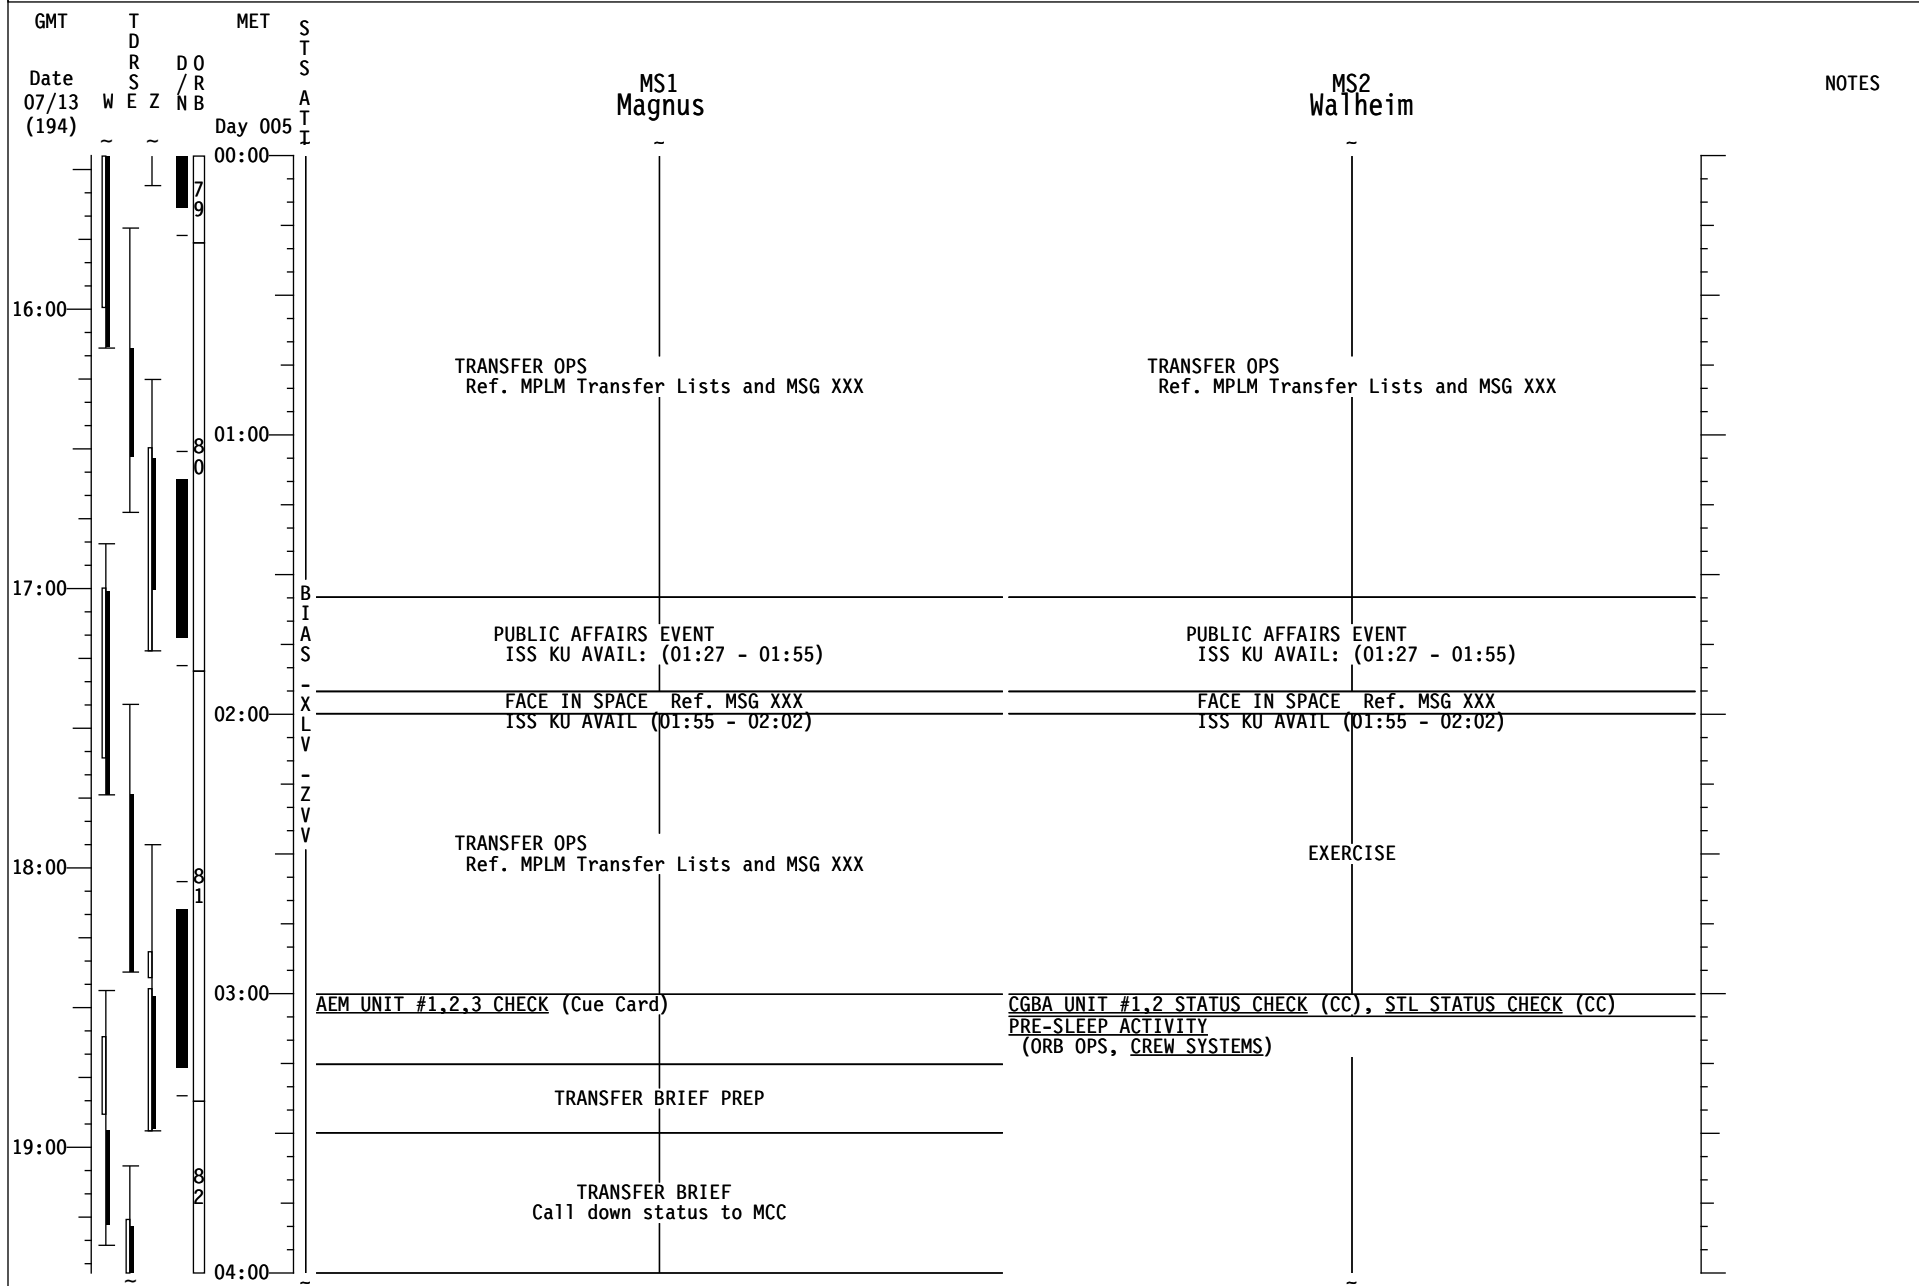

STS-135/ULF7 FD06