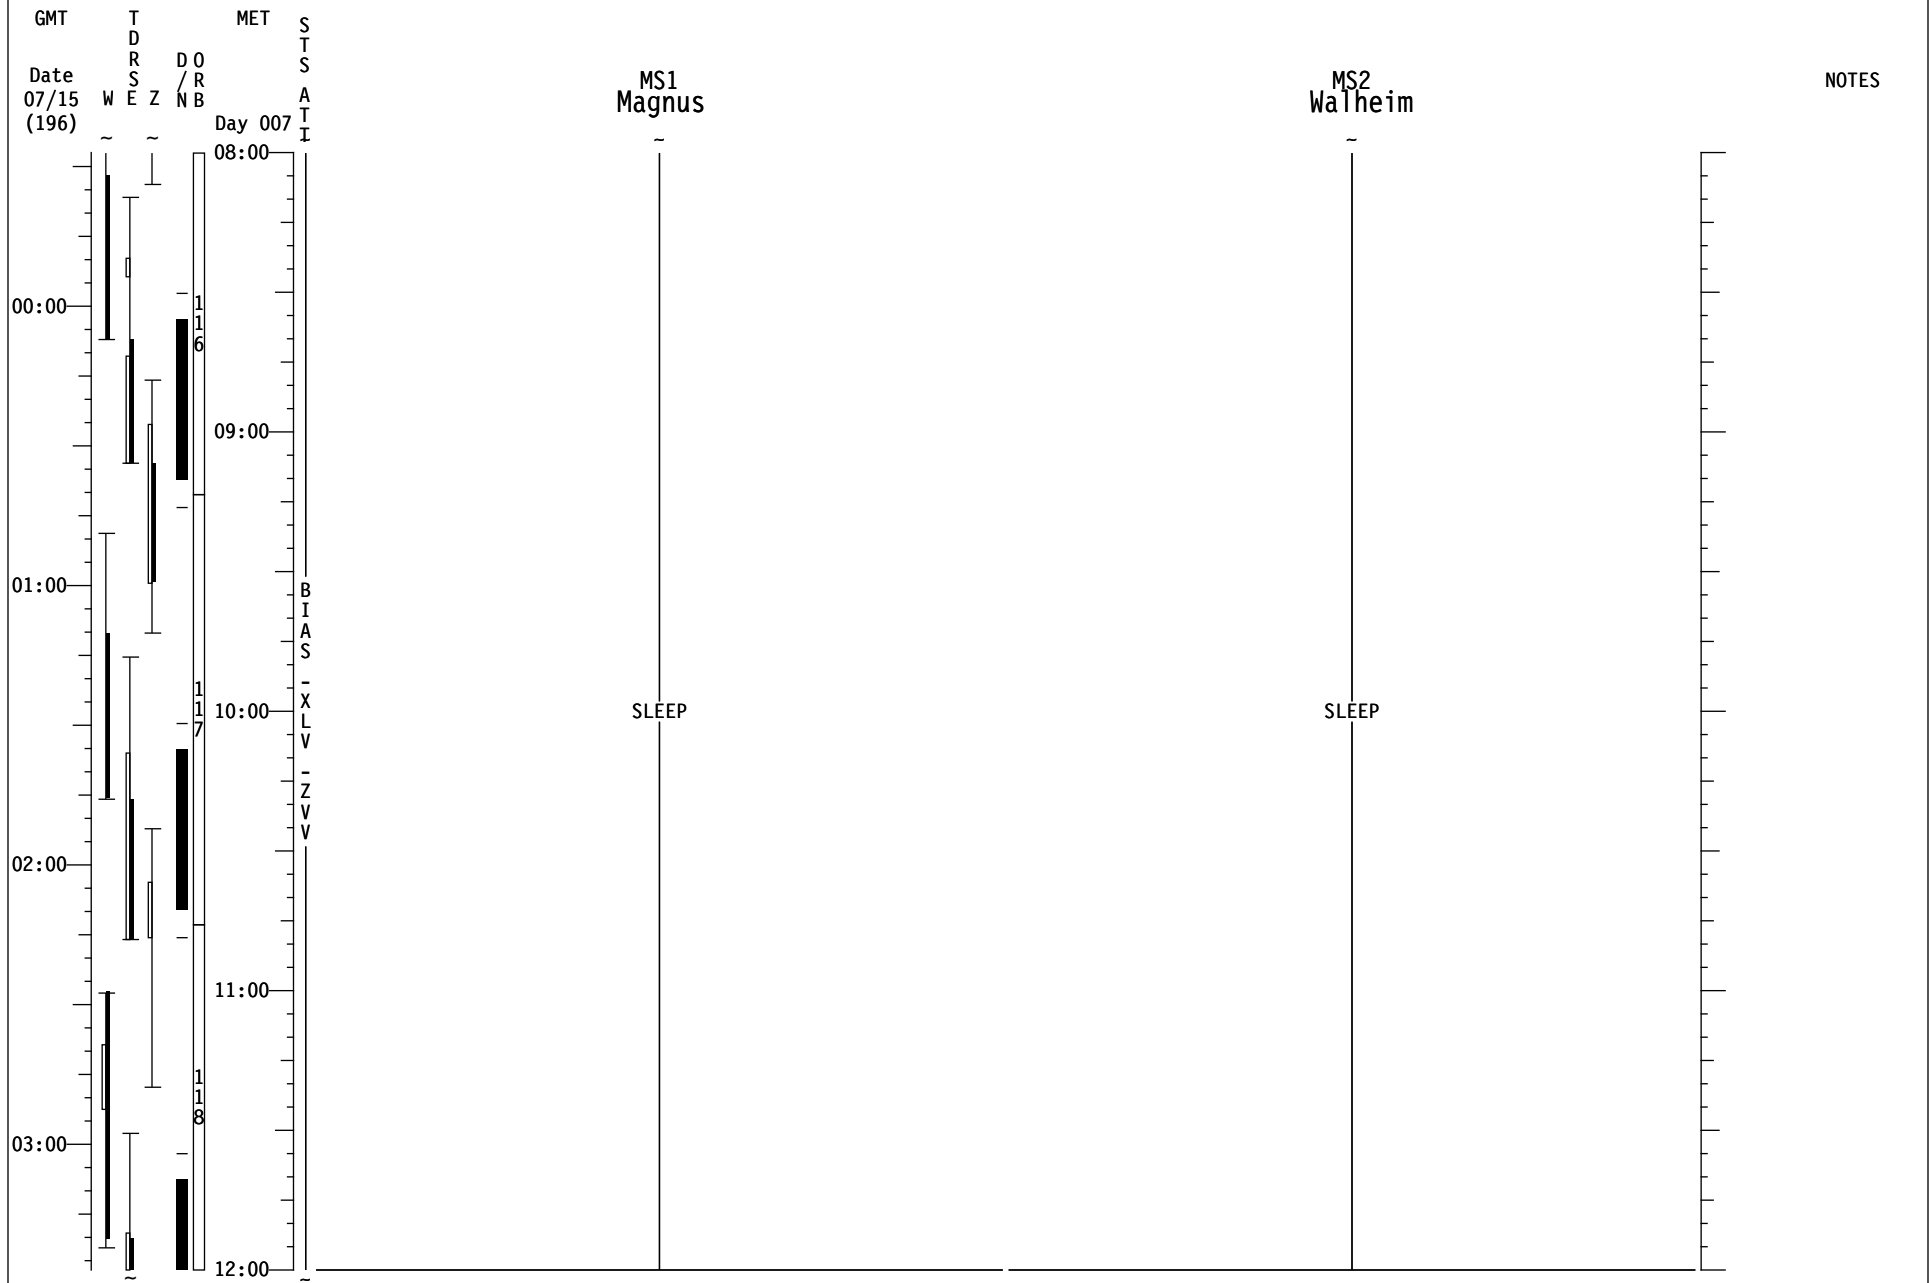

STS-135/ULF7 FD08

CREW WAKE @ 07/12:00

STS-135/ULF7 FD08

STS-135/ULF7 FD08

STS-135/ULF7 FD08

STS-135/ULF7 FD08

STS-135/ULF7 FD09

GMT	T D R S W E Z	MET Day 007	S T S A T I	CDR Ferguson	PLT Hurley	NOTES
07/16 (197)						
12:00	1118			<u>MYCO BODY SAMPLE COLLECTION</u> (ASSY OPS, <u>PAYLOADS</u>) At step 6.1, hand Myco Kit to FE-3, FE-5 or FE-6 for MELFI insertion	<u>MYCO BODY SAMPLE COLLECTION</u> (ASSY OPS, <u>PAYLOADS</u>) At step 6.1, hand Myco Kit to FE-3, FE-5 or FE-6 for MELFI insertion	
04:00				<u>POST-SLEEP ACTIVITY</u> (ORB OPS, <u>CREW SYSTEMS</u>)	<u>POST-SLEEP ACTIVITY</u> (ORB OPS, <u>CREW SYSTEMS</u>)	
				<div style="border: 1px solid black; padding: 5px; width: fit-content; margin: auto;"> FD09 EZ ACTIVITIES: ✓OCAC FILTER ✓MDDK DUCT SCREEN <u>TEPC (ORB OPS, CREW SYSTEMS)</u> CHECK STATUS HARD REBOOT STS-3(KFX) </div>		
05:00	1119					
06:00	1120			VISION EXAM- Retrieve Visual Acuity Charts from MAK, TBD. Complete Exam and Questionnaire with uncorrected vision and corrected vision, if perscribed.	L17 Check MCIU filter screen VISION EXAM- Retrieve Visual Acuity Charts from MAK, TBD. Complete Exam and Questionnaire with uncorrected vision and corrected vision, if perscribed.	
				<u>IMU STAR OF OPPTY ALIGN (ORB OPS, GNC)</u>	<u>CWC-I FILL (ORB OPS, ECLS)</u> Fill CWC-I #3 Perform Parts D & E Ref. MSG XXX	
07:00	1121			TRANSFER OPS Ref. MPLM Transfer Lists and MSG XXX	<u>CWC-I FILL (ORB OPS, ECLS)</u> Fill CWC-I #4 Perform Parts D & E Ref. MSG XXX	
					<u>CWC-I FILL (ORB OPS, ECLS)</u> Fill CWC-I #5 Perform Parts D & E Ref. MSG XXX	
16:00	1121				CWC-I TRANSFER Transfer 3 CWC-Is to ISS	
				TRANSFER OPS Ref. MPLM Transfer Lists and MSG XXX		