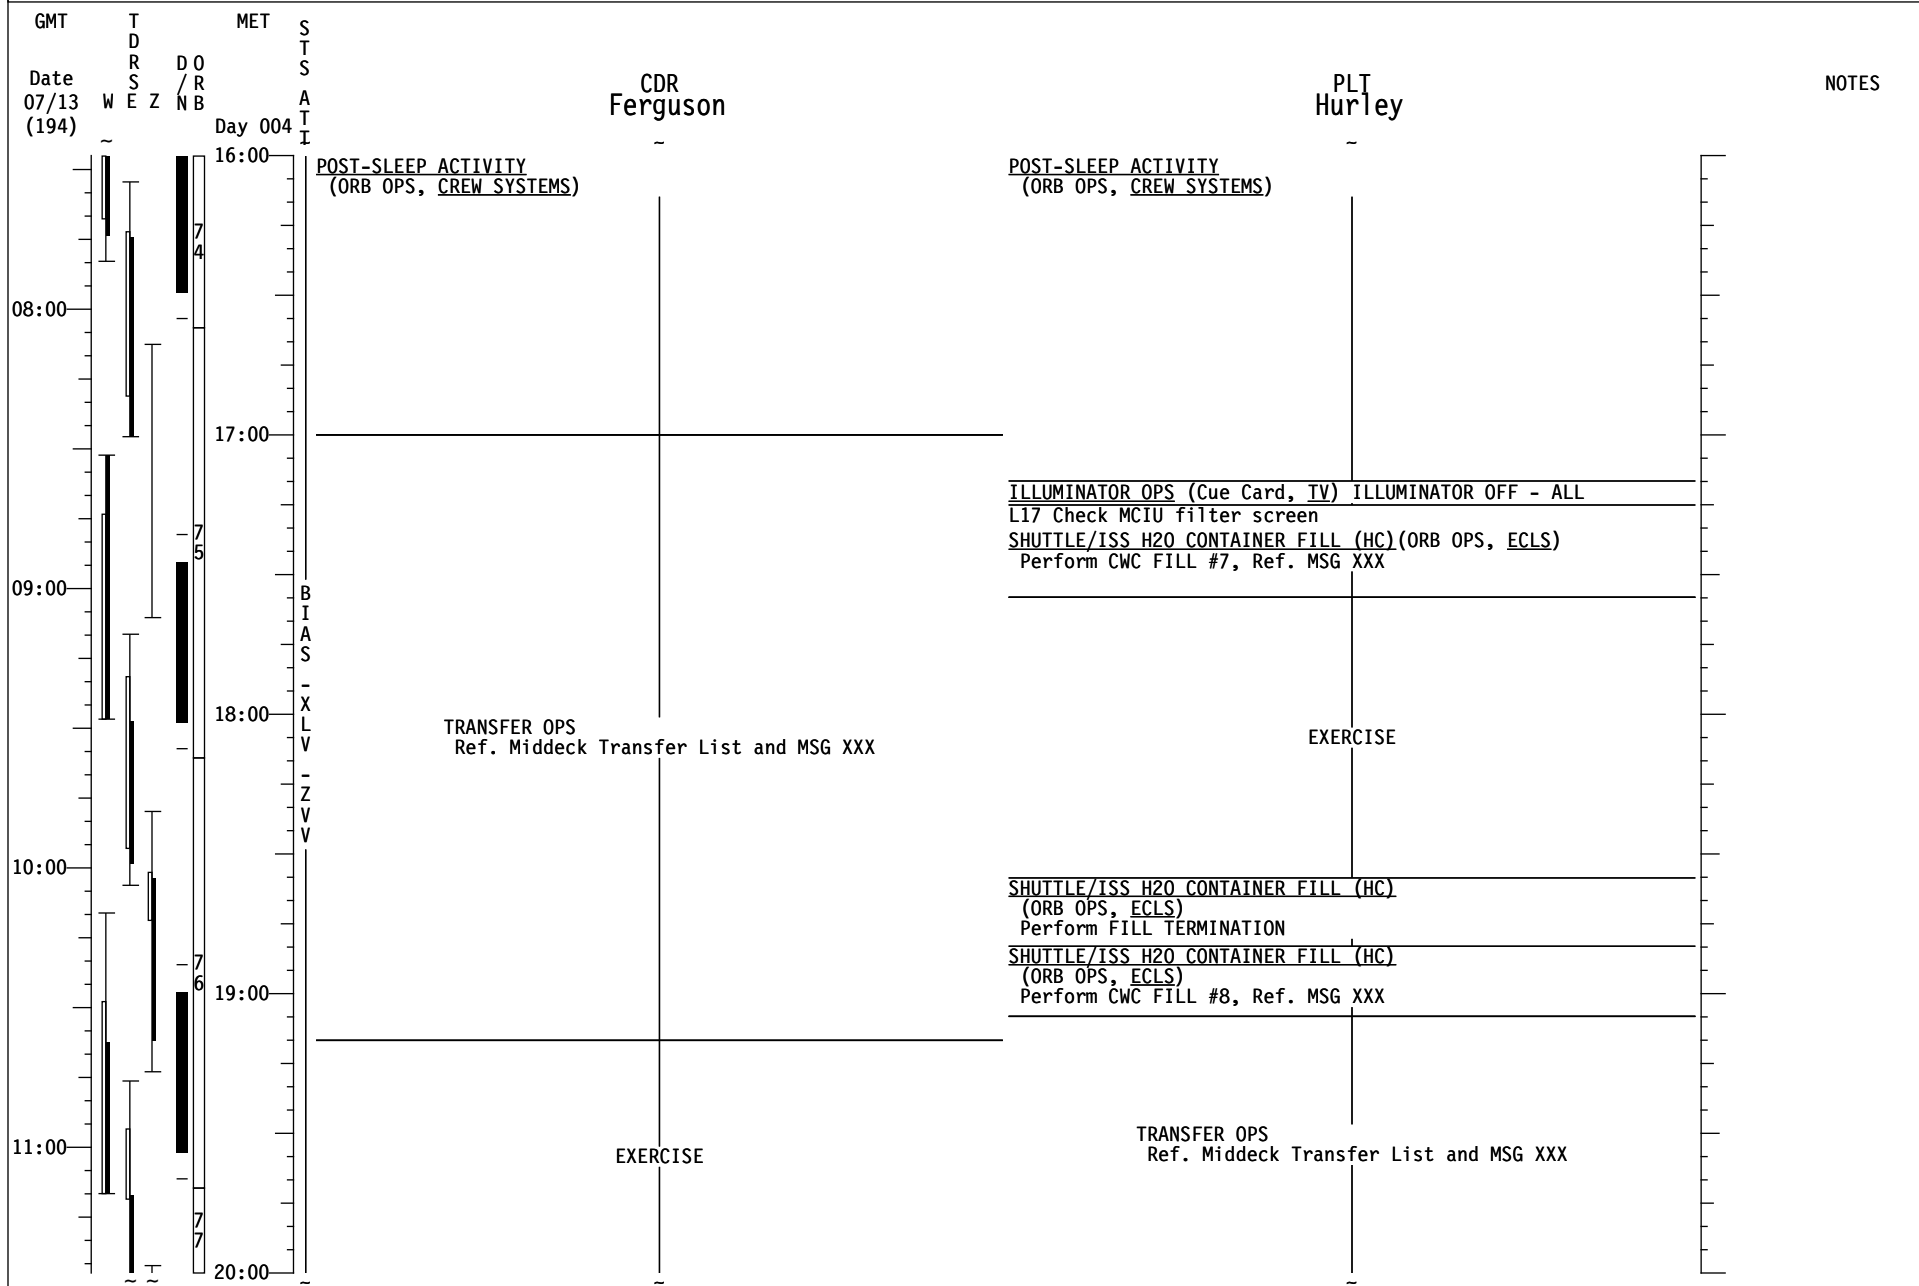

STS-135/ULF7 FD06

ILLUMINATOR OPS (Cue Card, IV) ILLUMINATOR OFF - ALL
L17 Check MCIU filter screen
SHUTTLE/ISS H2O CONTAINER FILL (HC) (ORB OPS, ECLS)
Perform CWC FILL #7, Ref. MSG XXX

SHUTTLE/ISS H2O CONTAINER FILL (HC)
(ORB OPS, ECLS)
Perform FILL TERMINATION
SHUTTLE/ISS H2O CONTAINER FILL (HC)
(ORB OPS, ECLS)
Perform CWC FILL #8, Ref. MSG XXX