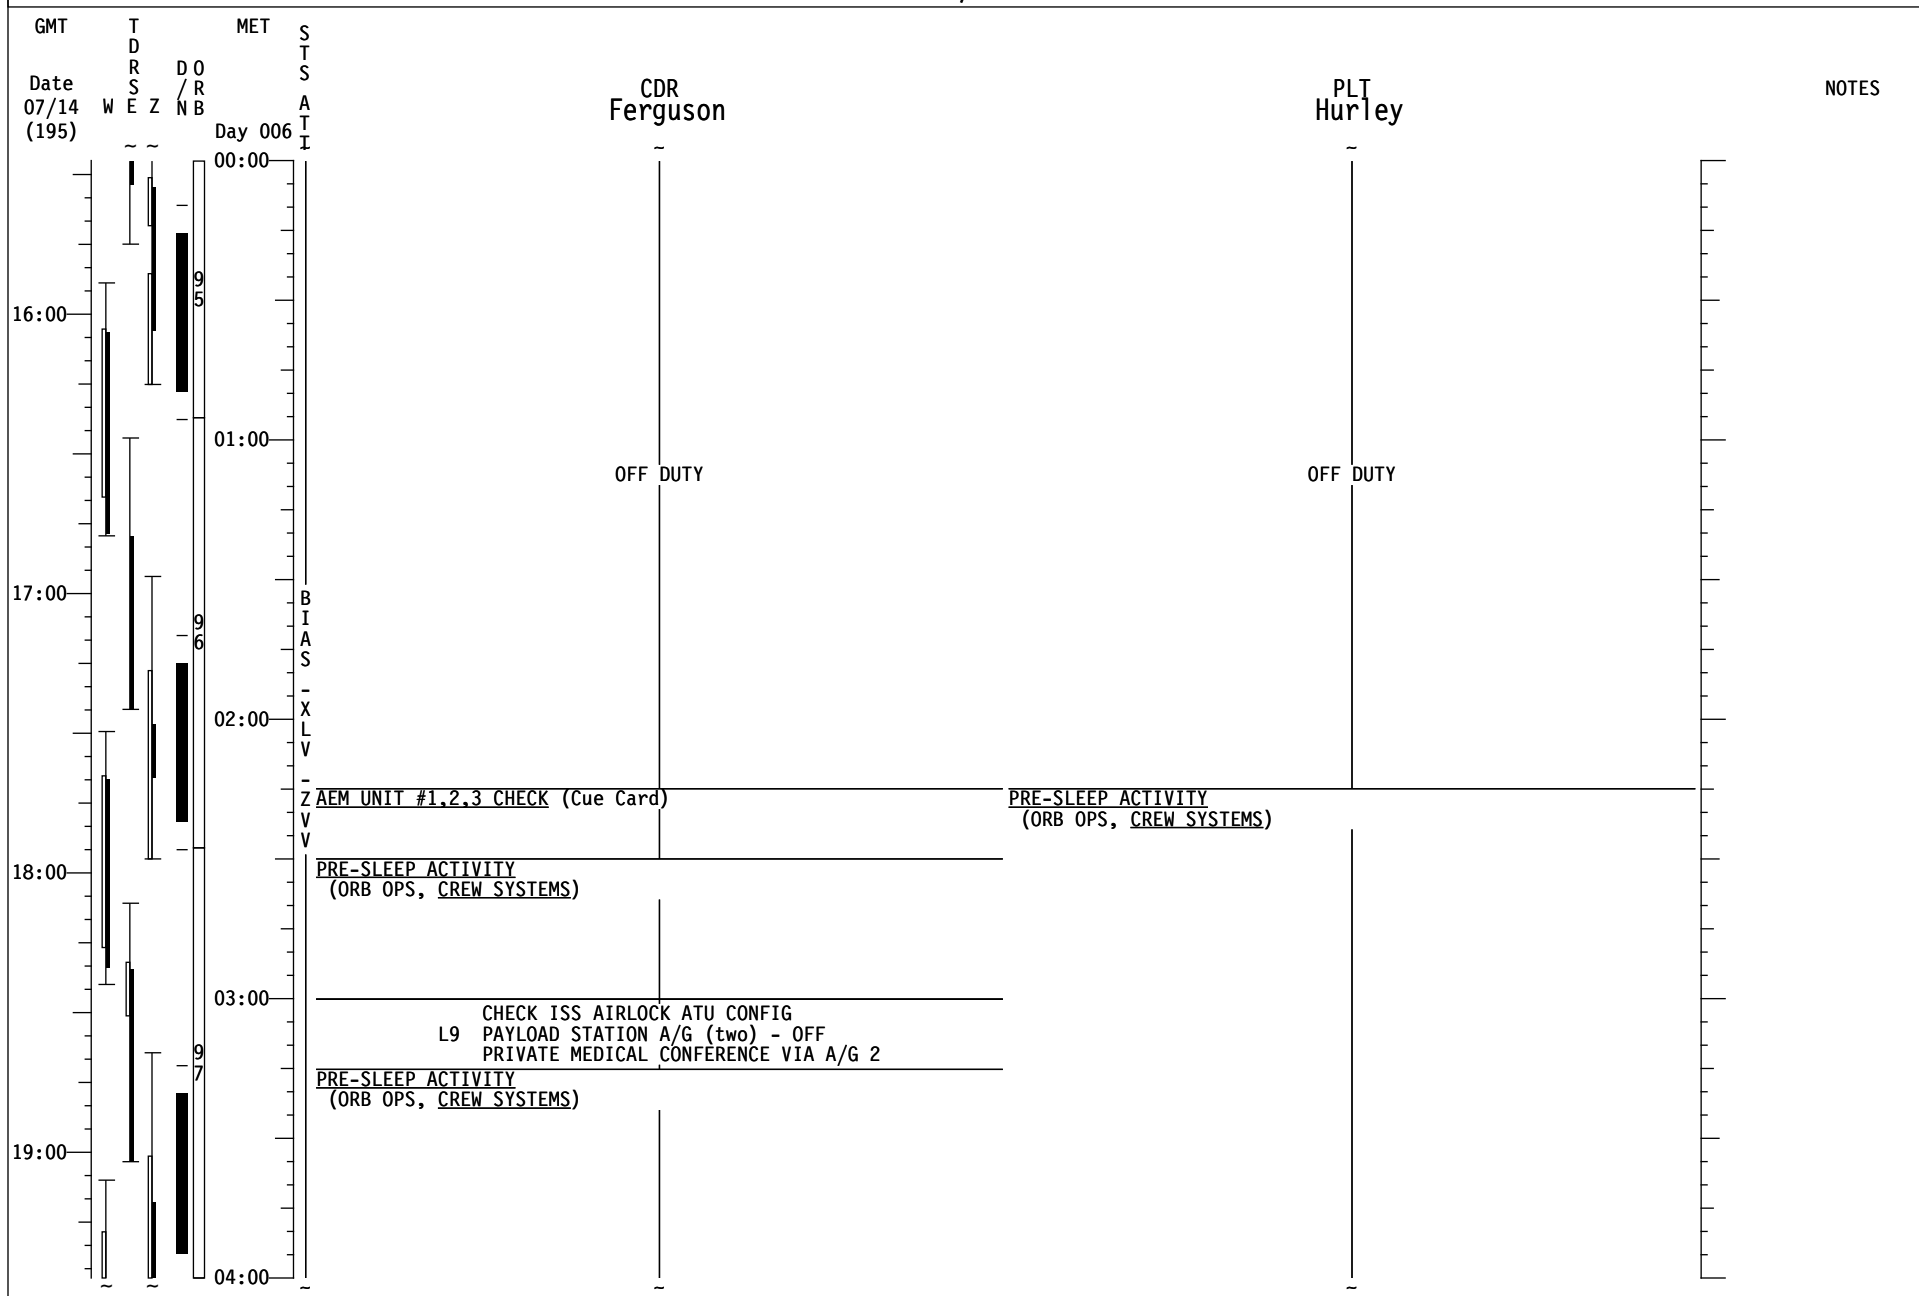

STS-135/ULF7 FD07