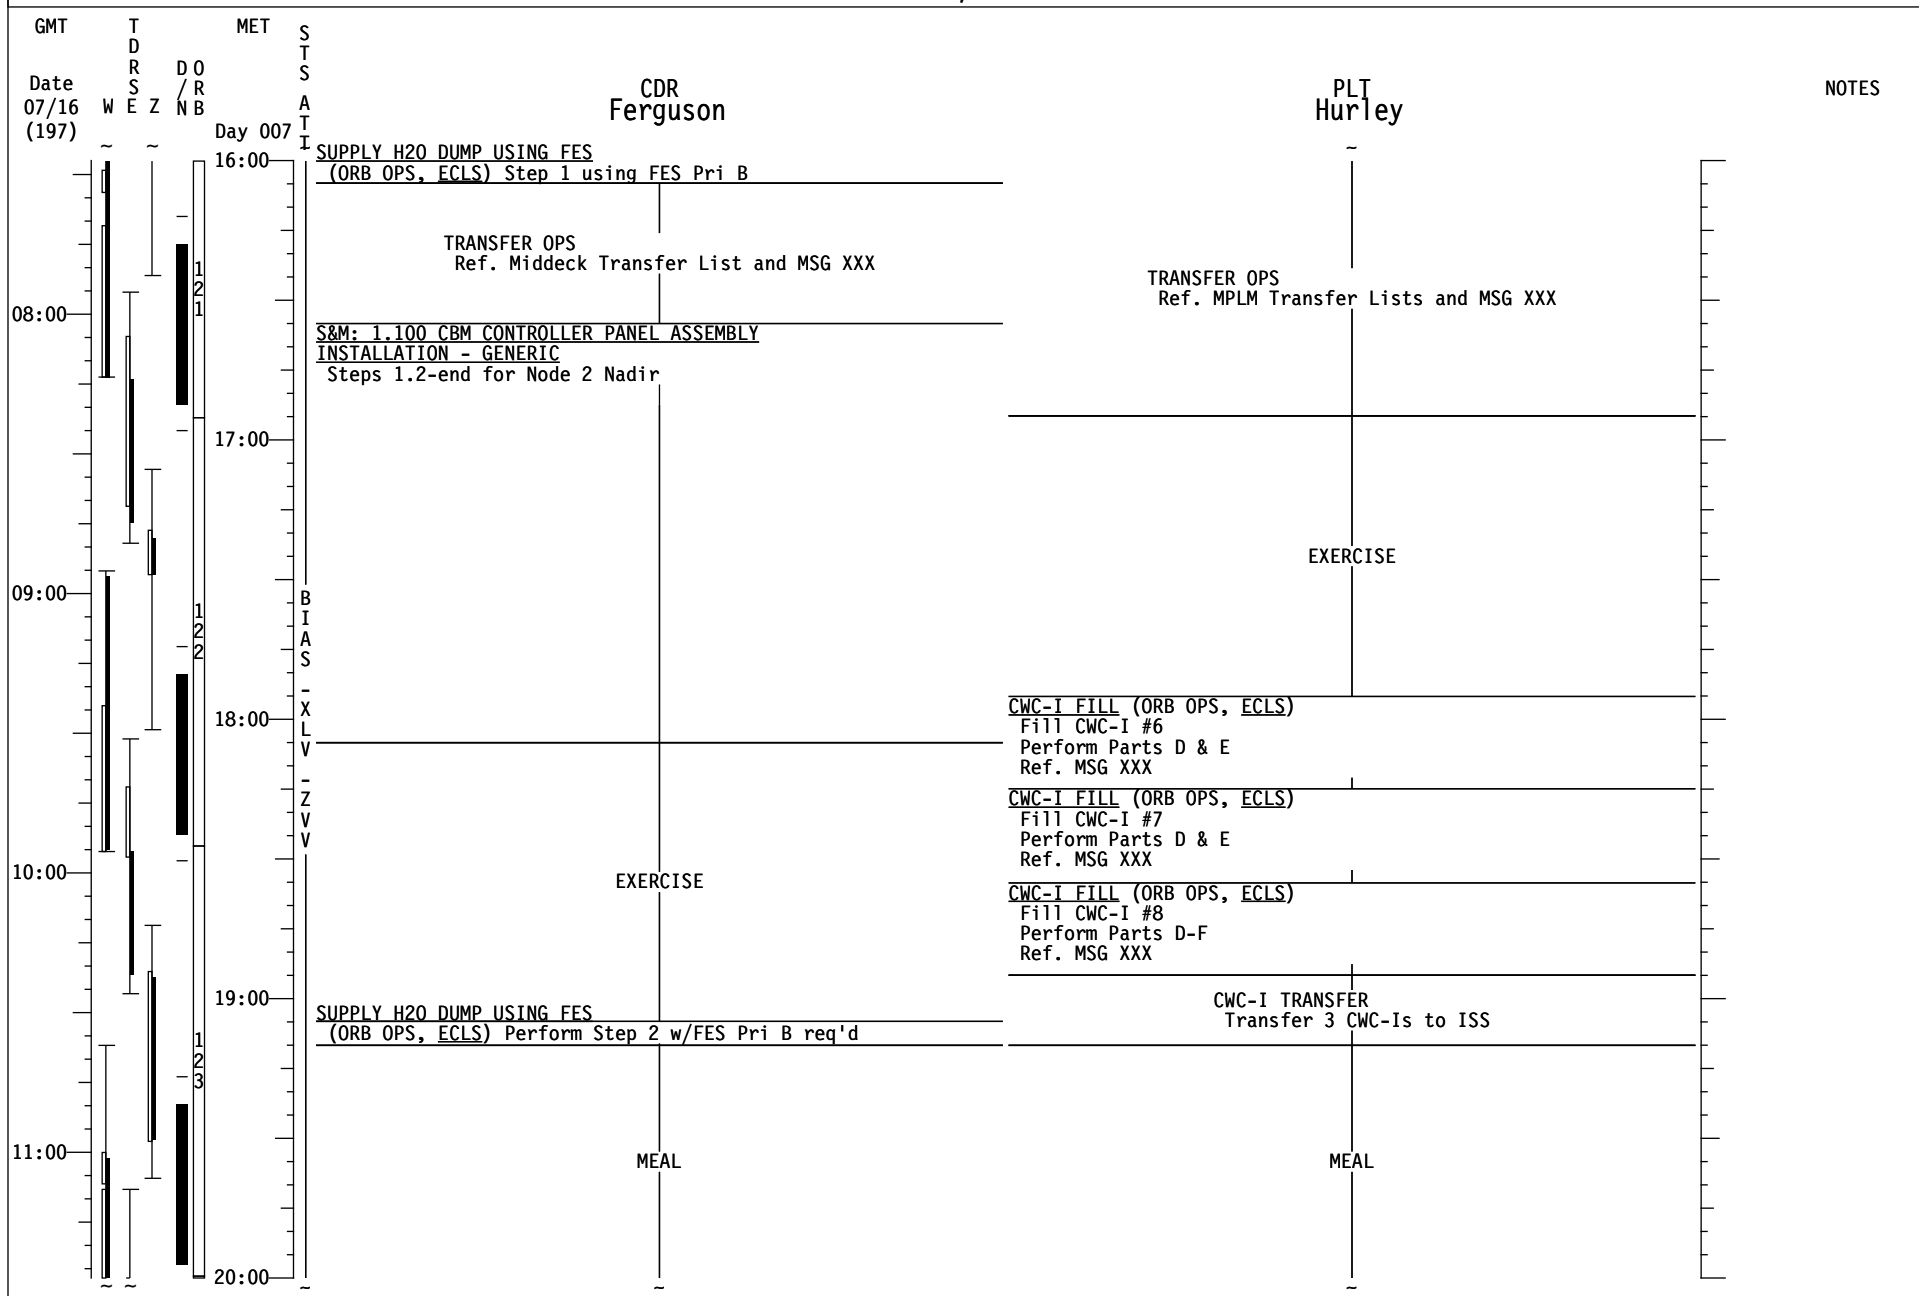

STS-135/ULF7 FD09