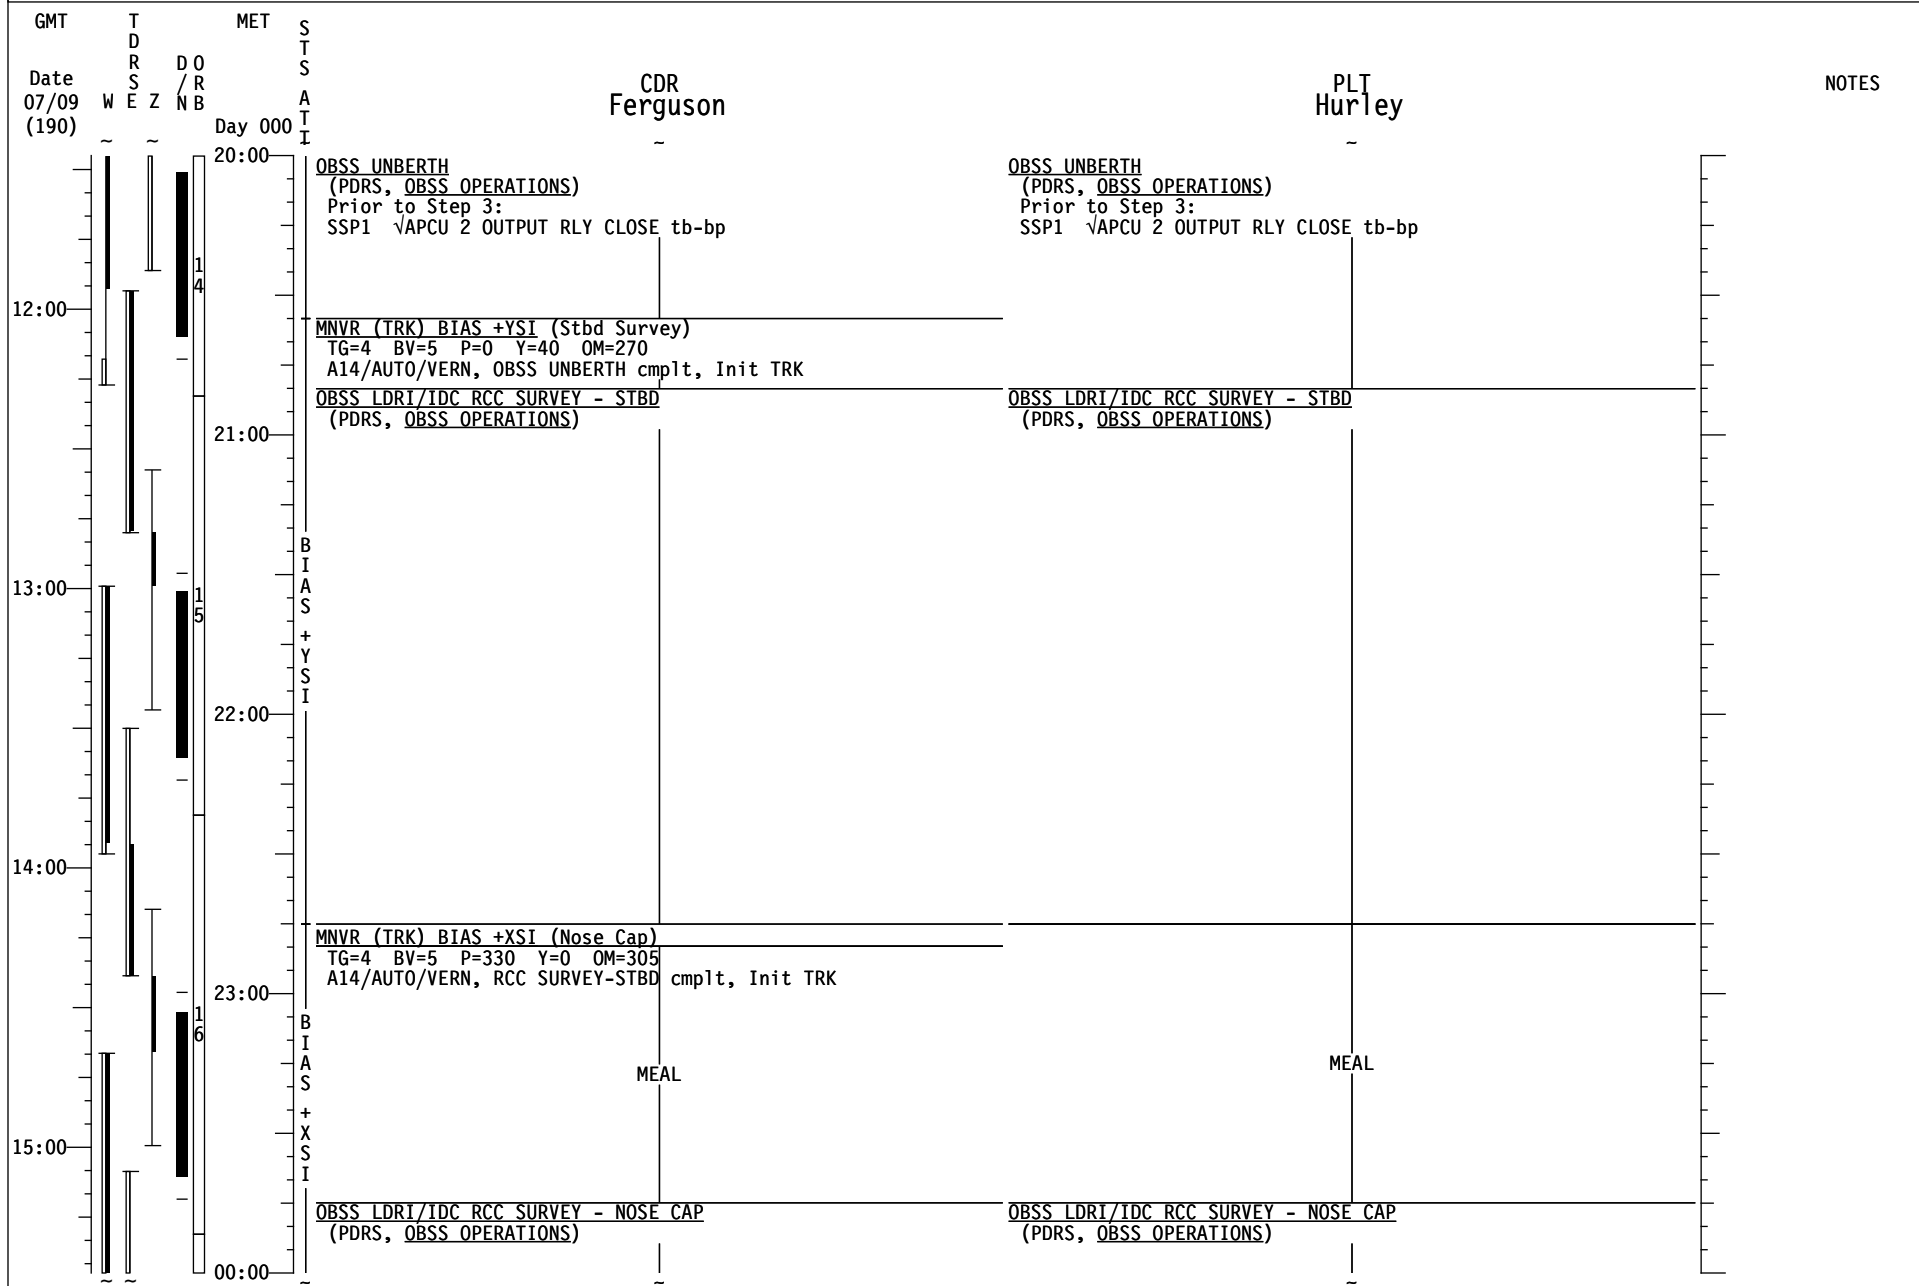

STS-135/ULF7 FD02