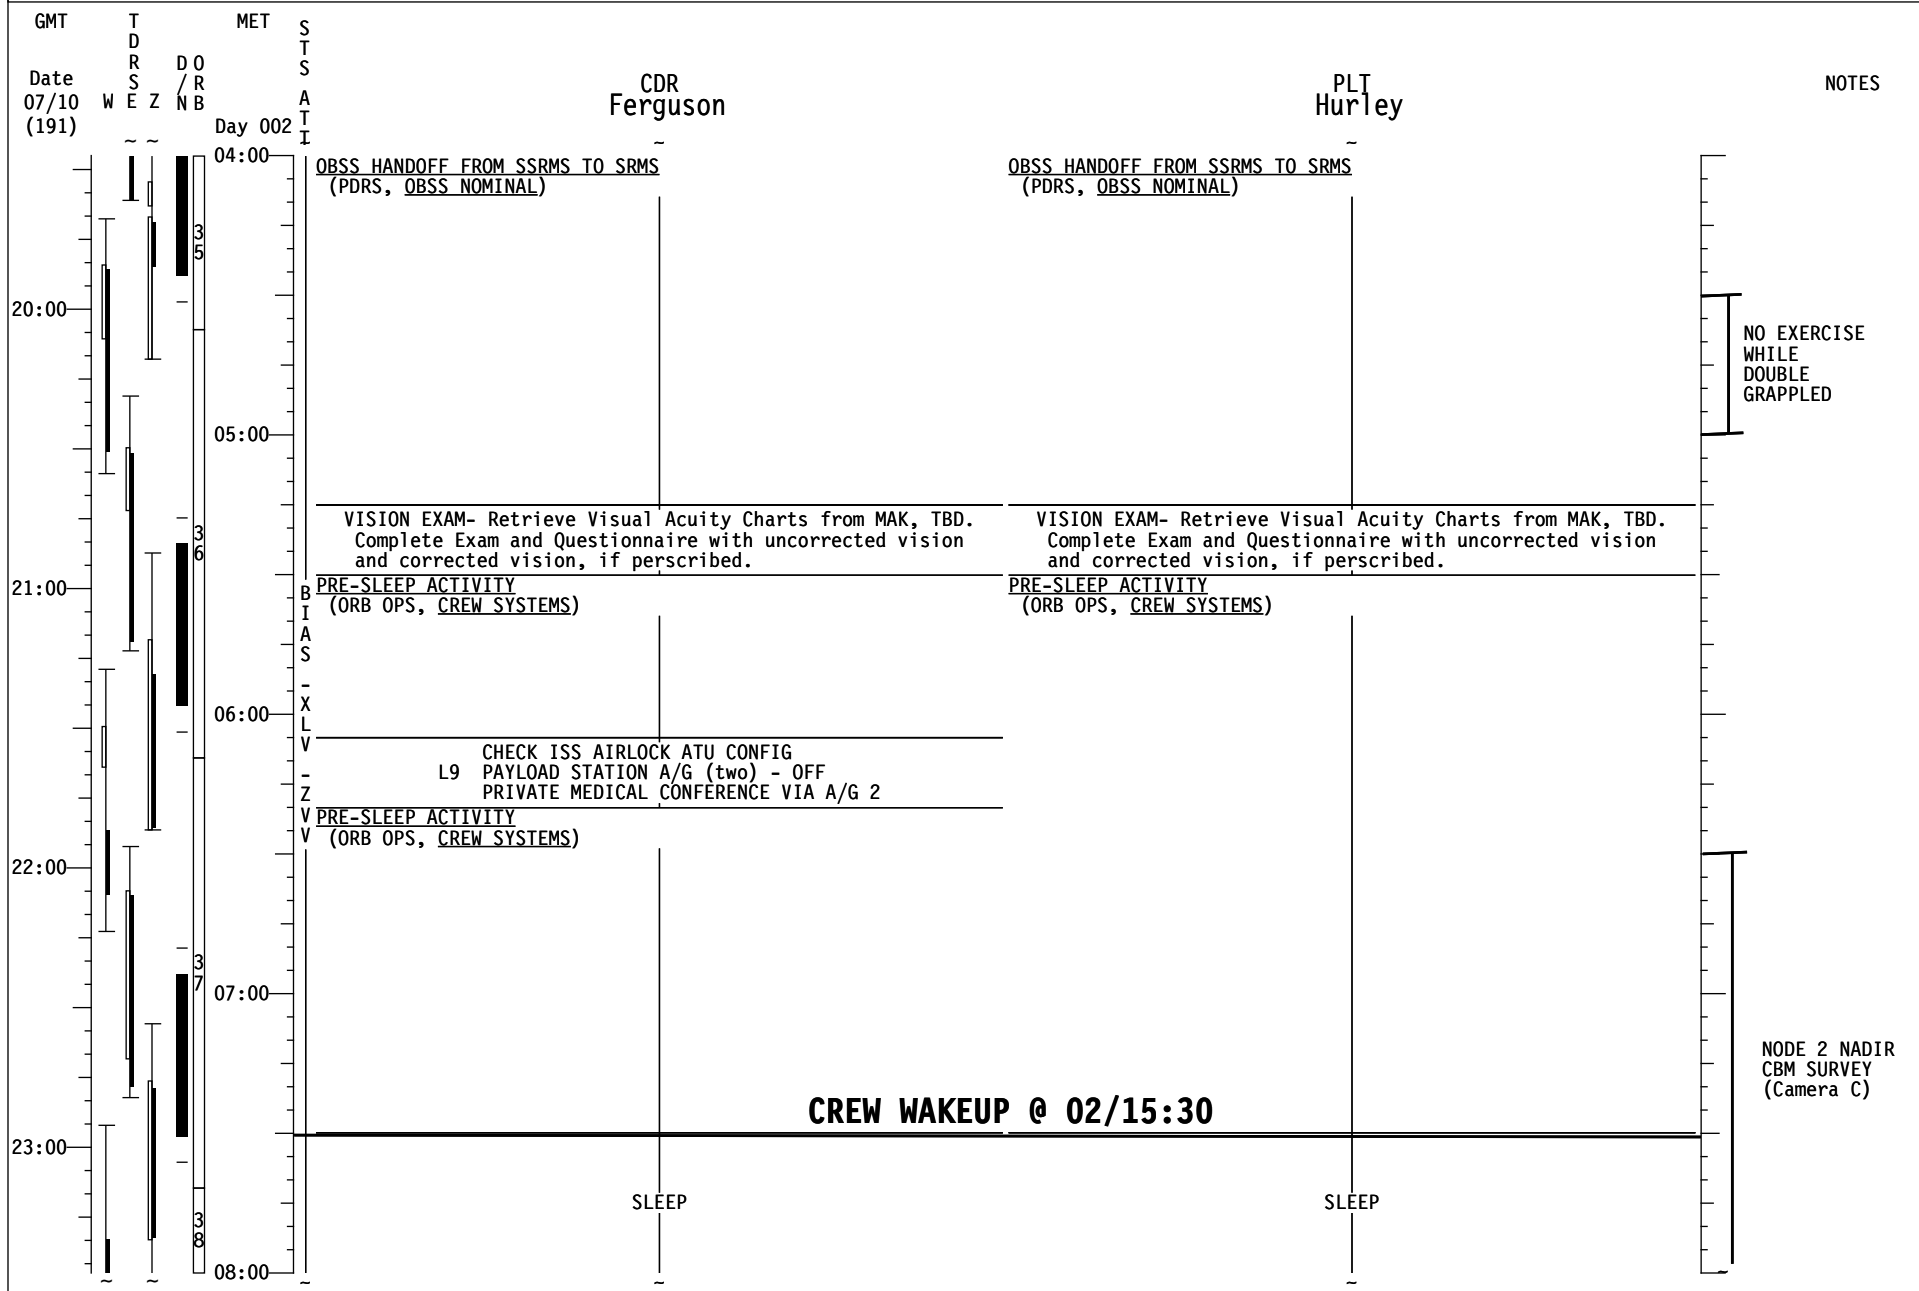

STS-135/ULF7 FD03