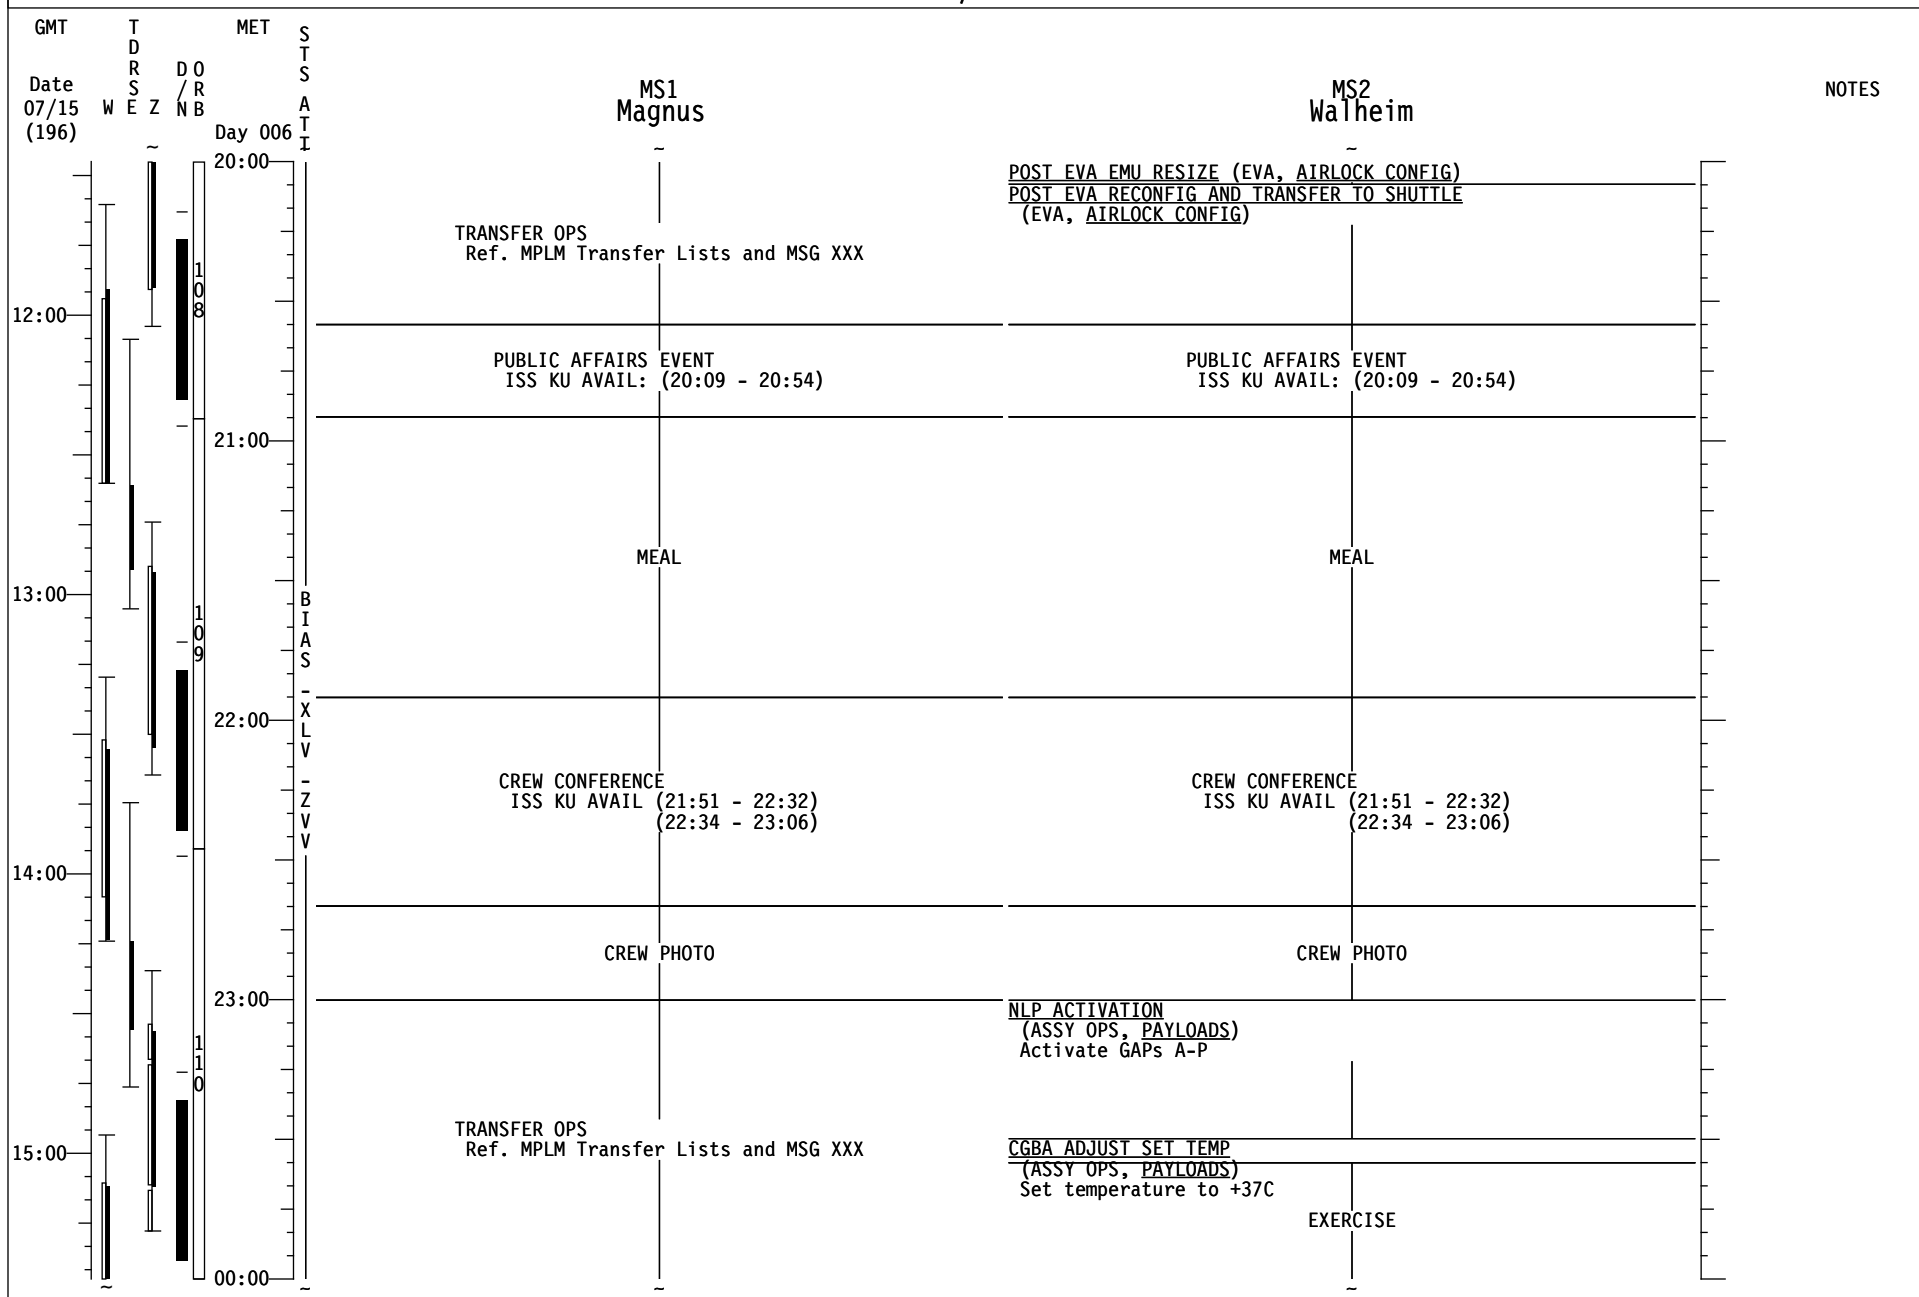

STS-135/ULF7 FD08