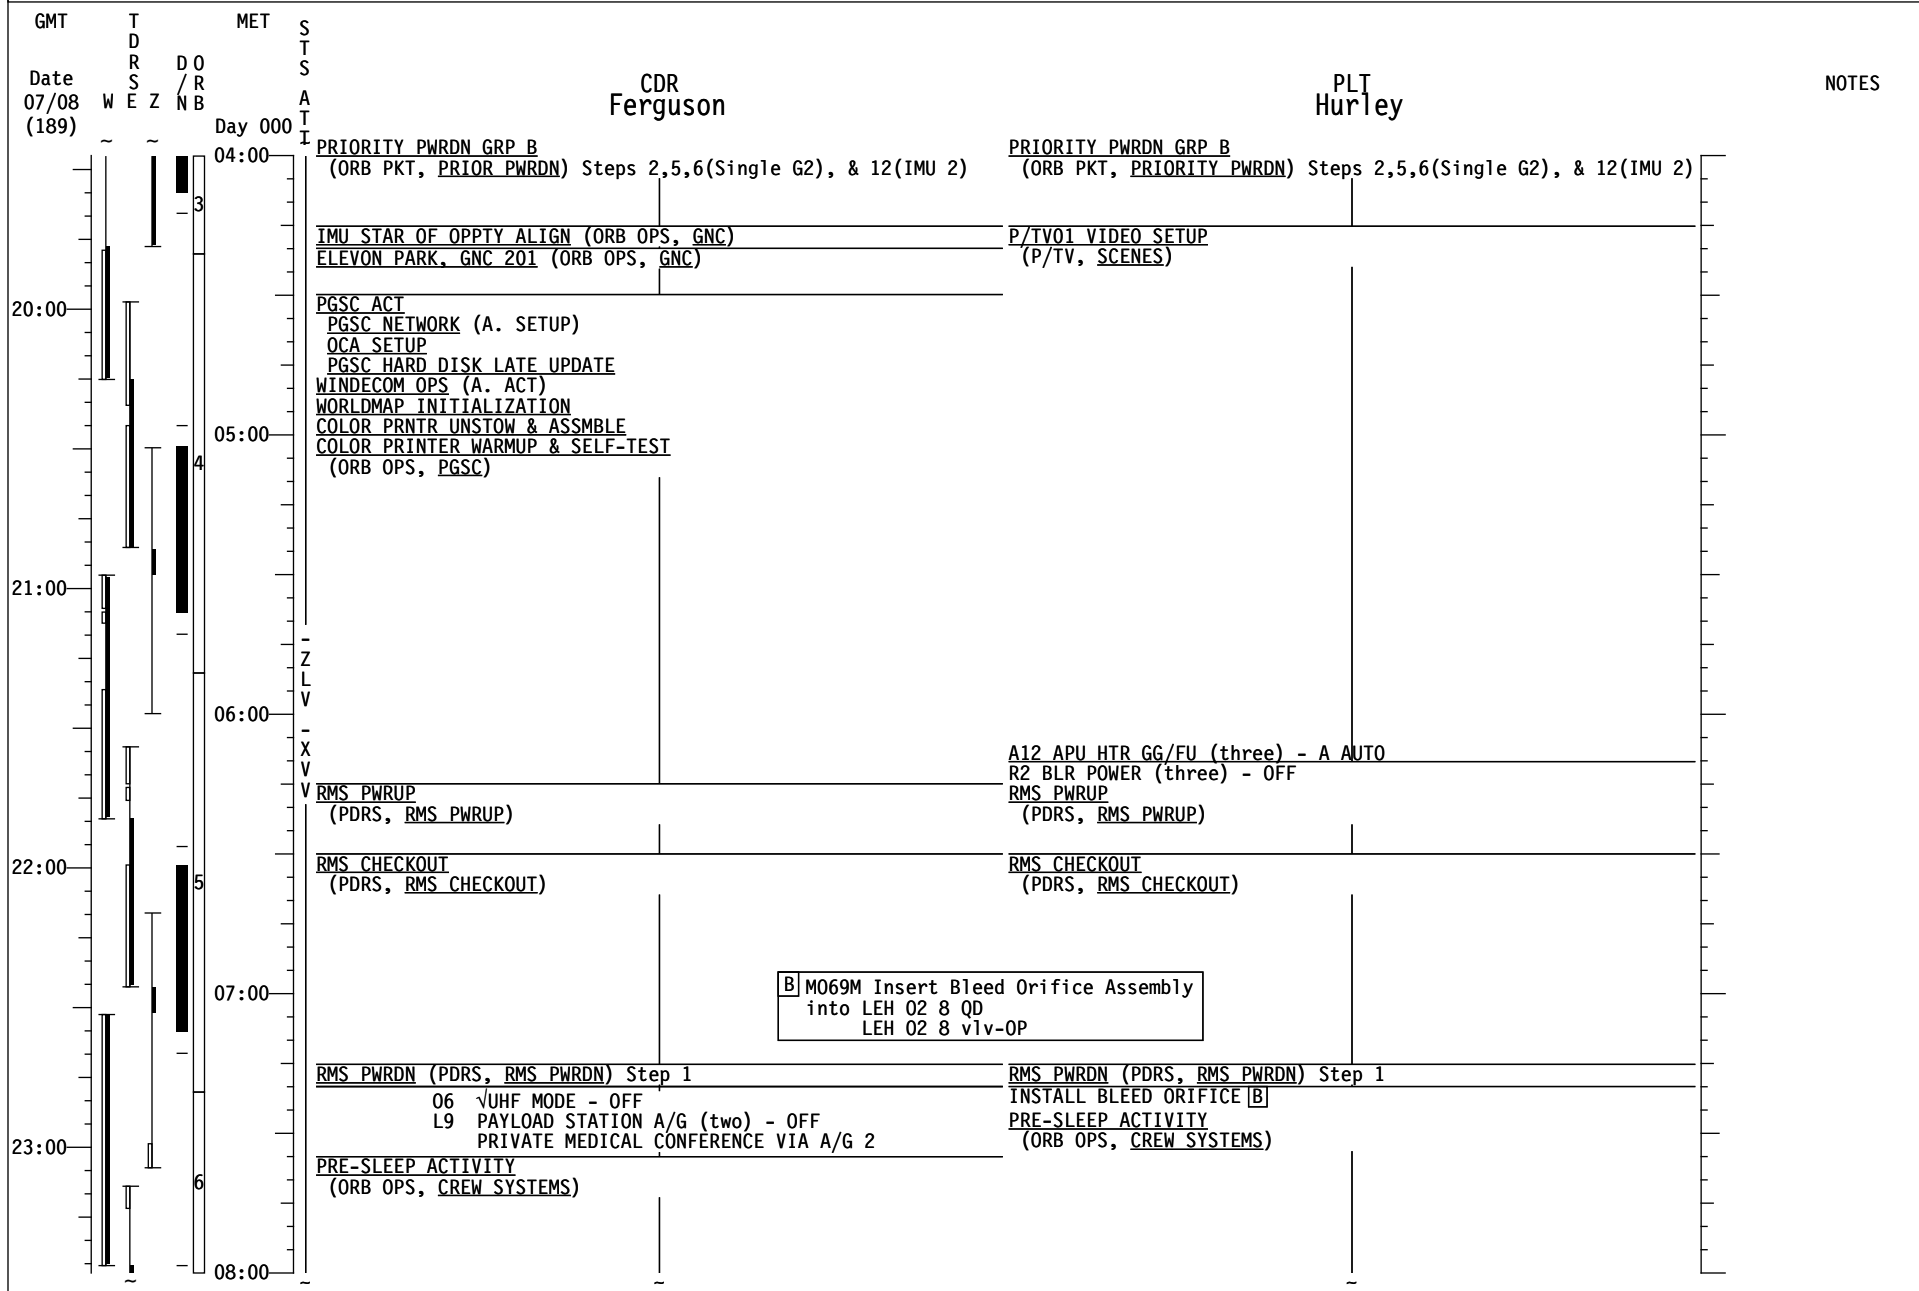

DETAILED TIMELINE

DETAILED
TIMELINE

DETAILED TIMELINE

STS-135/ULF7 FD01

STS-135/ULF7 FD01

STS-135/ULF7 FD01

STS-135/ULF7 FD01

GMT	TDRS	MET	SATS	MS1 Magnus	MS2 Walheim	NOTES
Date 07/08 (189)	W E Z	Day 000	A T I			
04:00	3			<u>P/TV01 VIDEO SETUP</u> (P/TV, SCENES)		
20:00						<u>PGSC ACT</u> <u>PGSC NETWORK (A. SETUP)</u> <u>OCA SETUP</u> <u>PGSC HARD DISK LATE UPDATE</u> <u>WINDECOM OPS (A. ACT)</u> <u>WORLDMAP INITIALIZATION</u> <u>COLOR PRNTR UNSTOW & ASSMBLE</u> <u>COLOR PRINTER WARMUP & SELF-TEST</u> (ORB OPS, PGSC)
05:00	4					
21:00						
06:00						
22:00	5			<u>SHUTTLE EMER EYEWASH SETUP</u> After GIRA INSTALL, unstow and fill one drink container; label "FOR EYE RINSE ONLY". Attach on or near galley.	<u>IMAGE FILE XFER (PHOTO/TV, D2Xs)</u> Perform DCS FILE TO HARD DRIVE for ET HH Photo	
				<u>CGBA UNIT #1,2 STATUS CHECK (CC), STL STATUS CHECK (CC)</u> <u>AEM UNIT #1,2,3 CHECK (Cue Card)</u>	<u>UMBILICAL WELL TPS CAMERA IMAGERY DOWNLOADING</u> (ORB OPS, PGSC)	
07:00				<u>PRE-SLEEP ACTIVITY</u> (ORB OPS, CREW SYSTEMS)	<u>WLES ACTIVATION & CHECKOUT</u> (ORB OPS, WLE SENSORS)	
23:00				<u>P/TV08 EXTERNAL SRVY (SETUP) Step 1</u> <u>P/TV08 EXTERNAL SRVY (OPS)</u> (P/TV, SCENES) Item 1, OMS Pod Srvy Best Lighting (07:15-07:58)	<u>DIGITAL VIA VTR</u> (Cue Card, DIGITAL PLAYBACK) W4 Mini-Cam KU TDRW (07:05-07:58) Gimbal flip @ 7:29	
	6			<u>PRE-SLEEP ACTIVITY</u> (ORB OPS, CREW SYSTEMS)	<u>PRE-SLEEP ACTIVITY</u> (ORB OPS, CREW SYSTEMS)	
08:00						