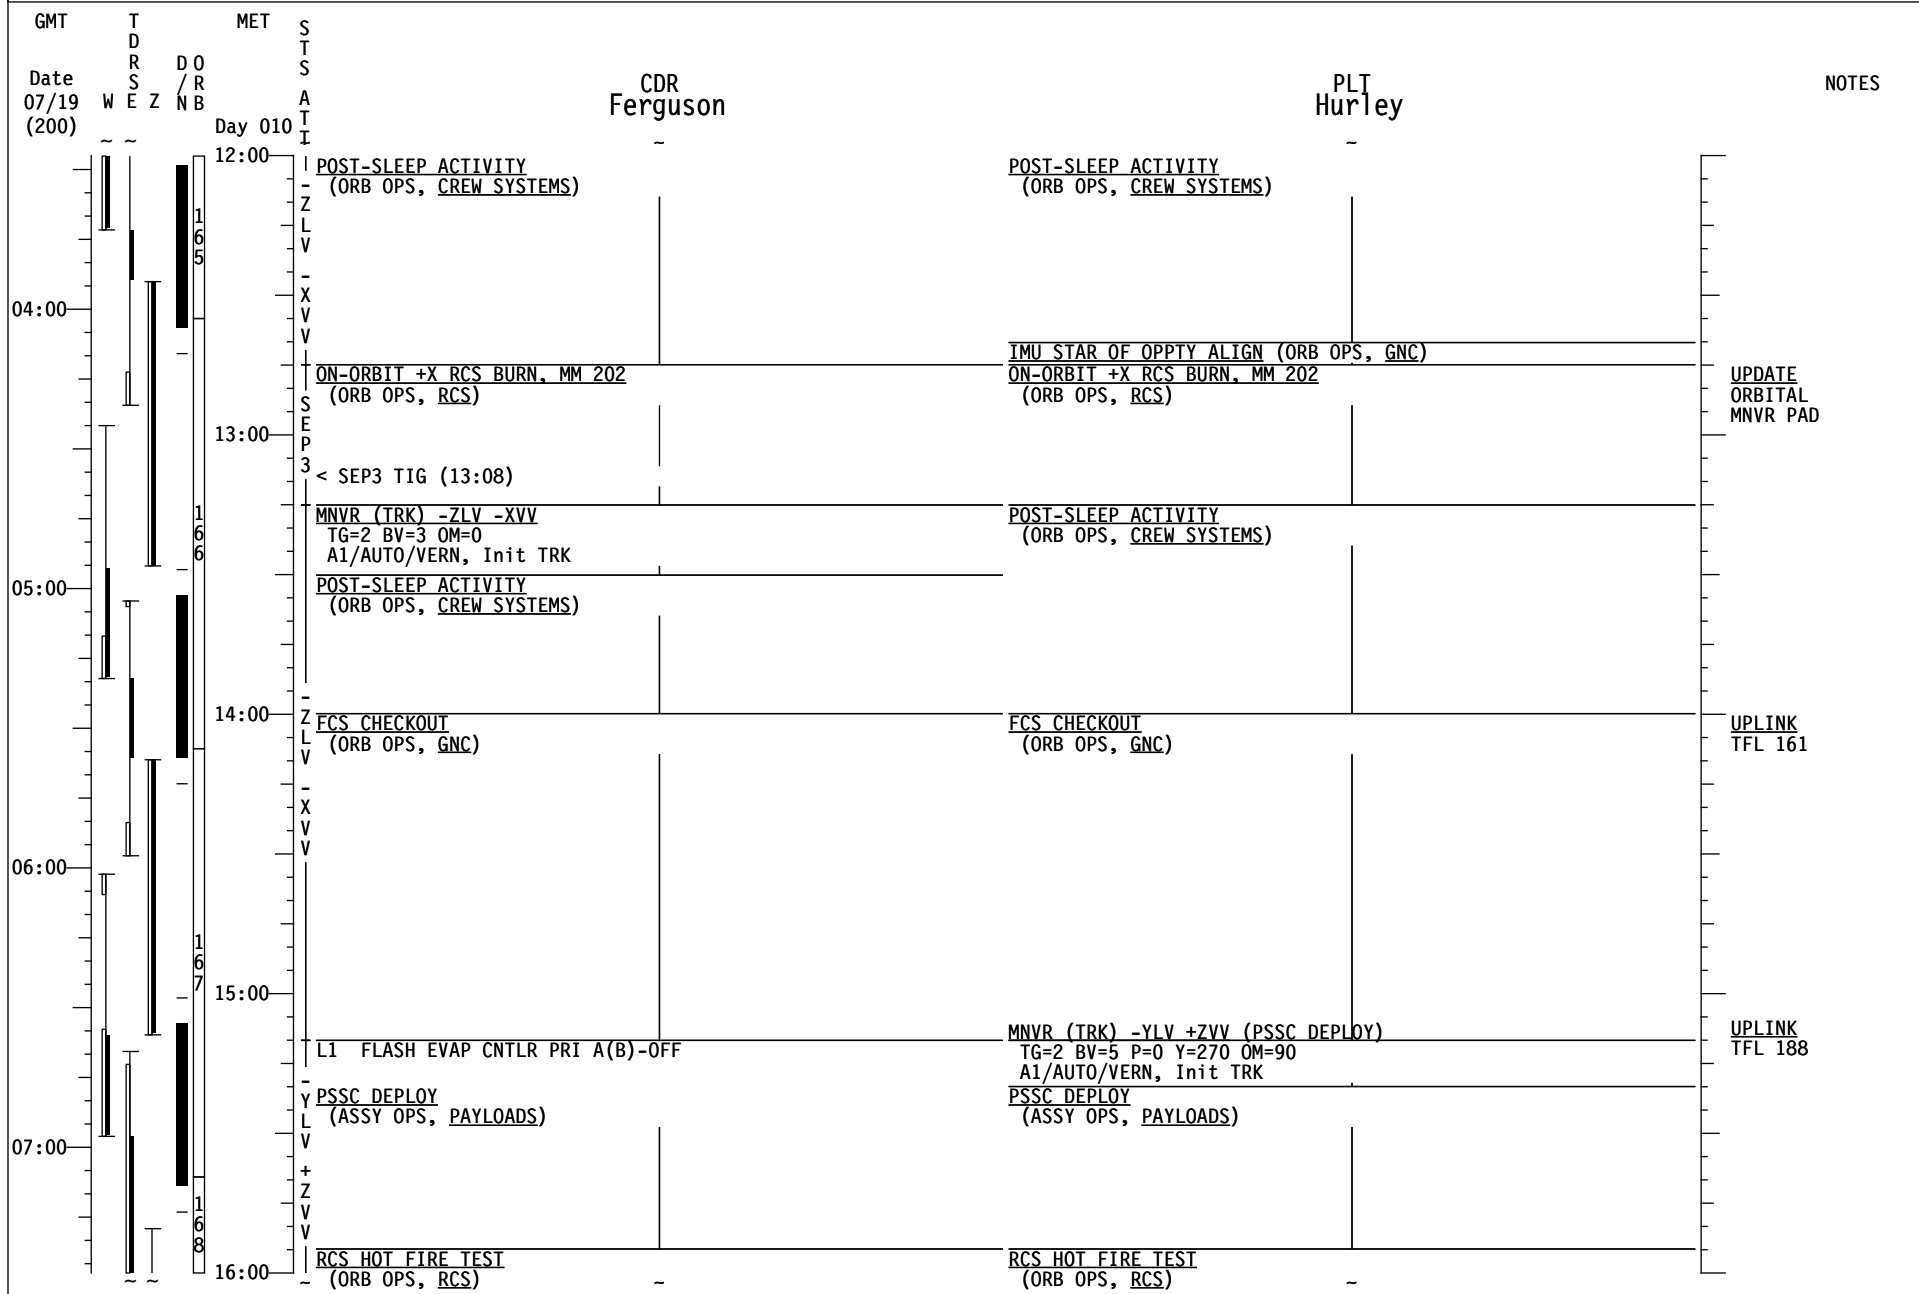

STS-135/ULF7 FD12