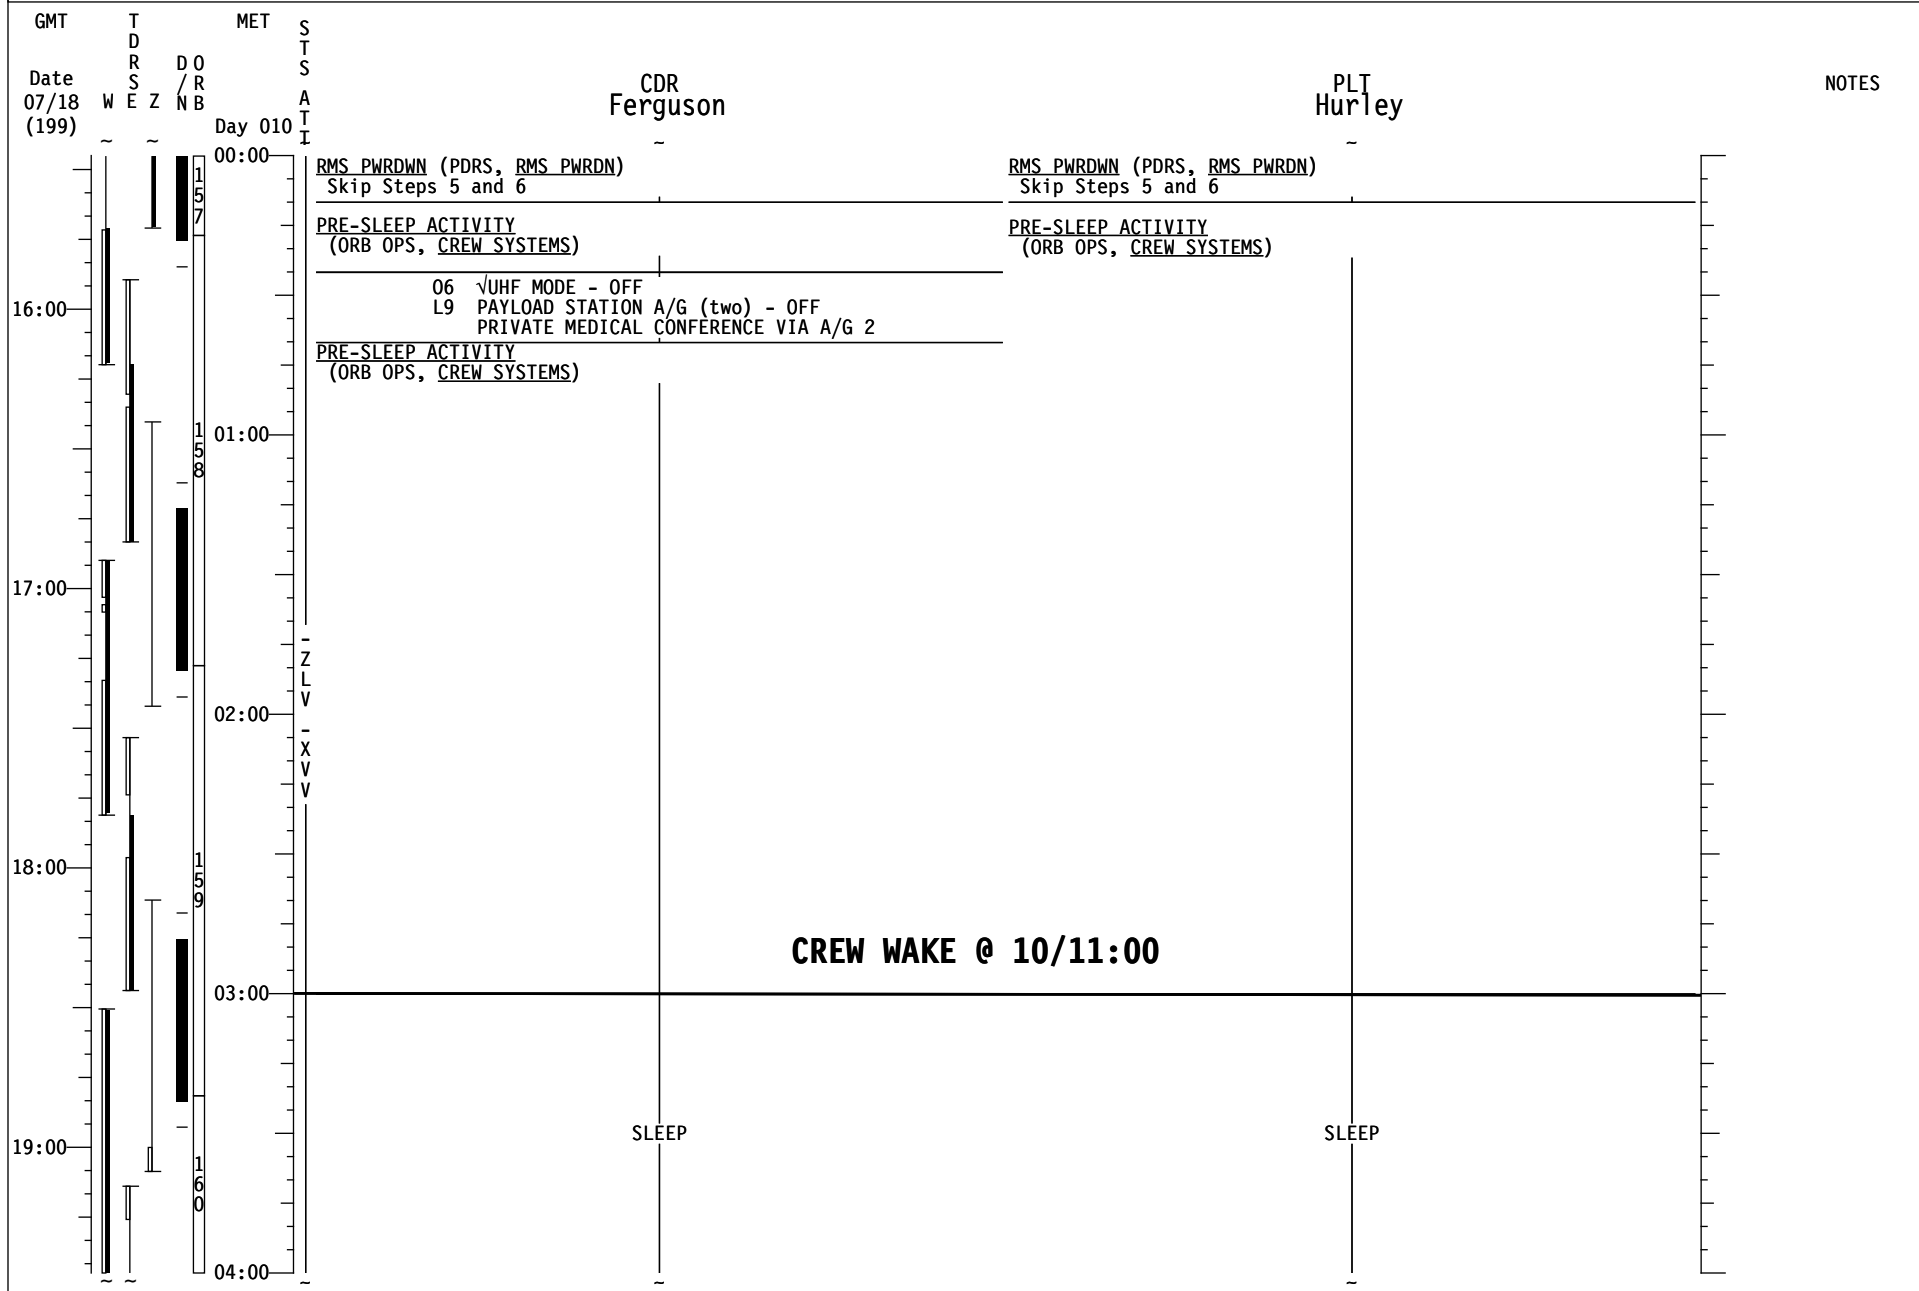

STS-135/ULF7 FD11

CREW WAKE @ 10/11:00

SLEEP

SLEEP