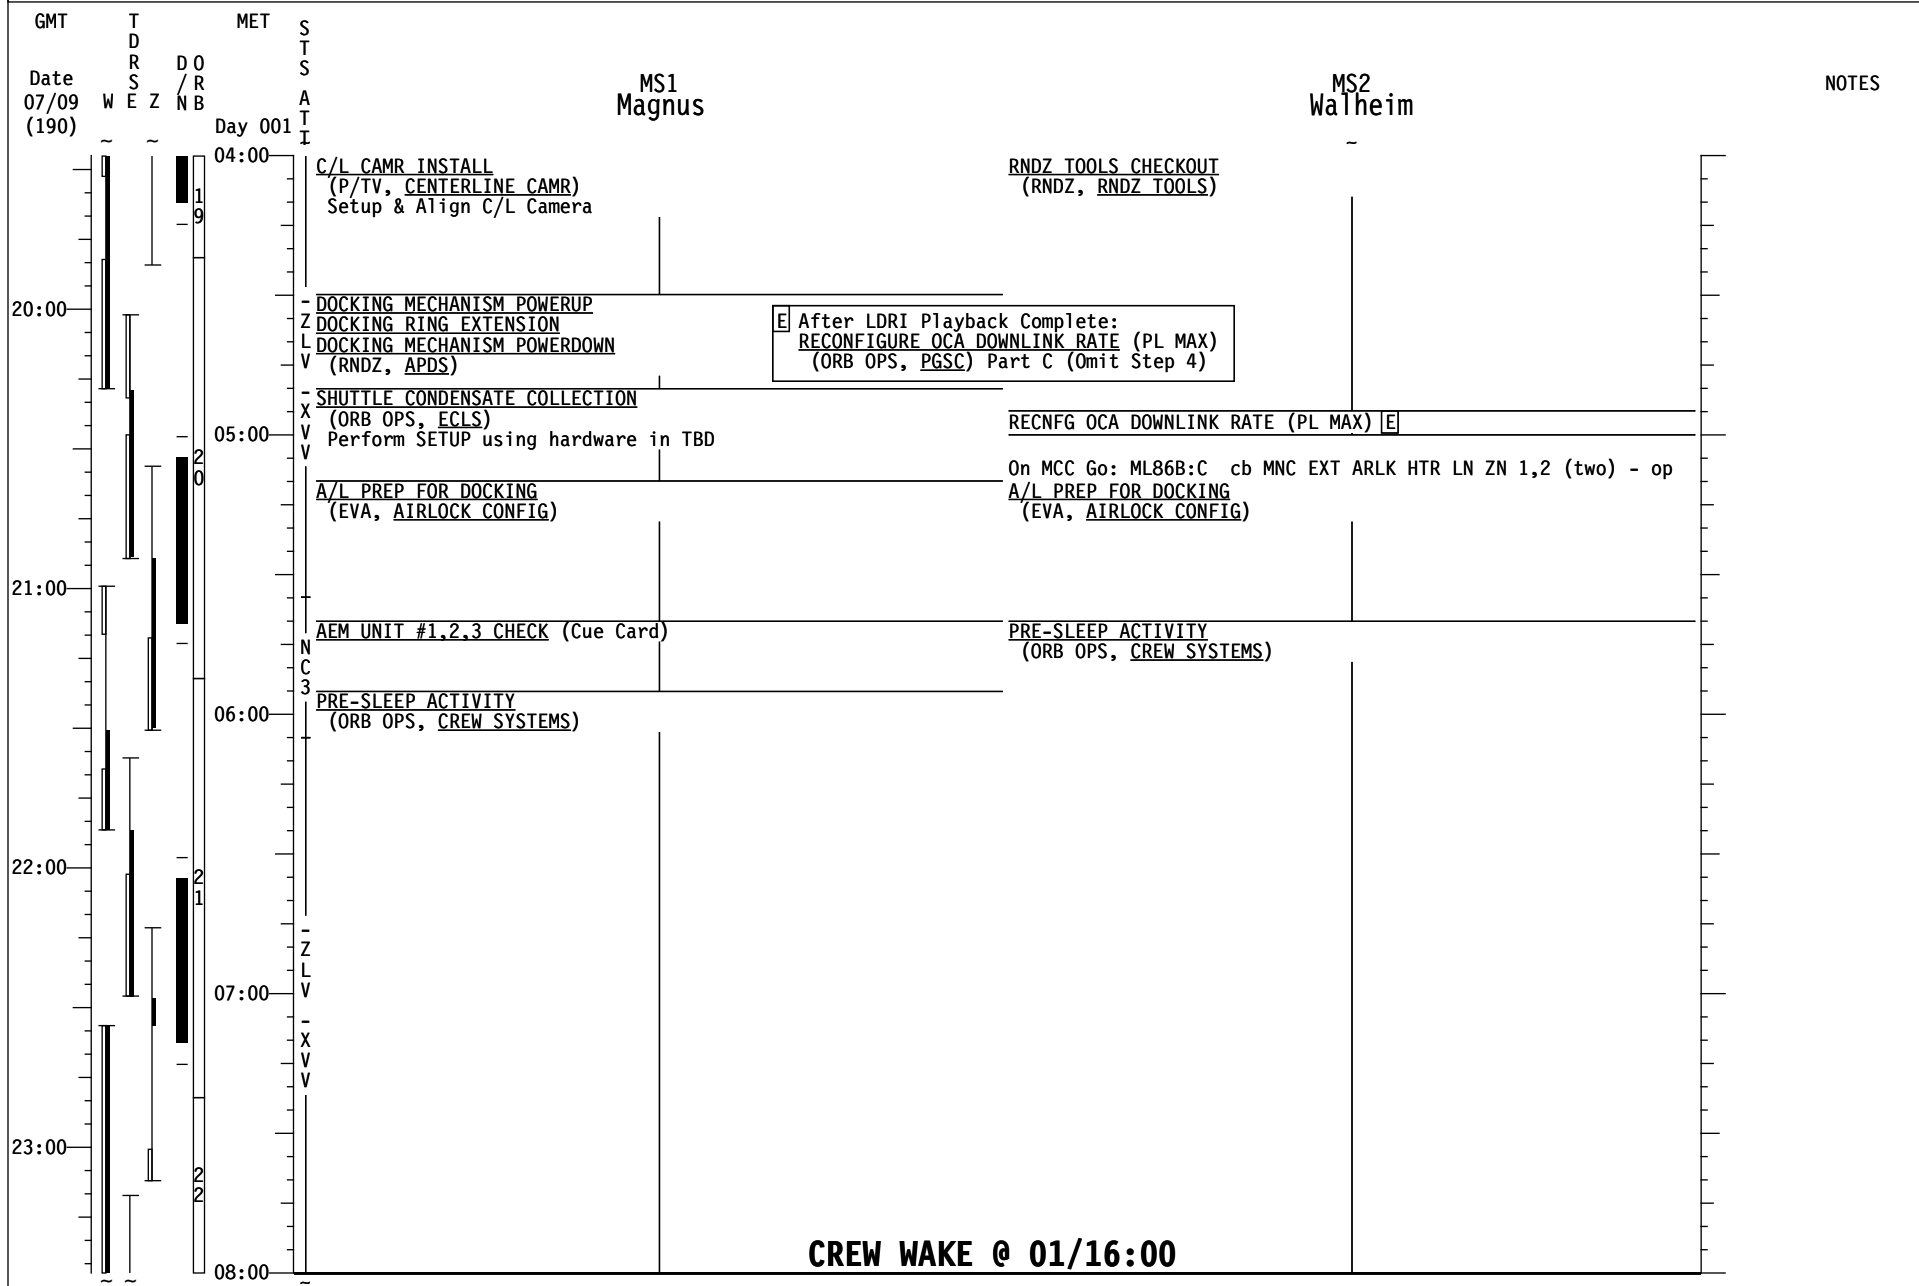

STS-135/ULF7 FD02

CREW WAKE @ 01/16:00