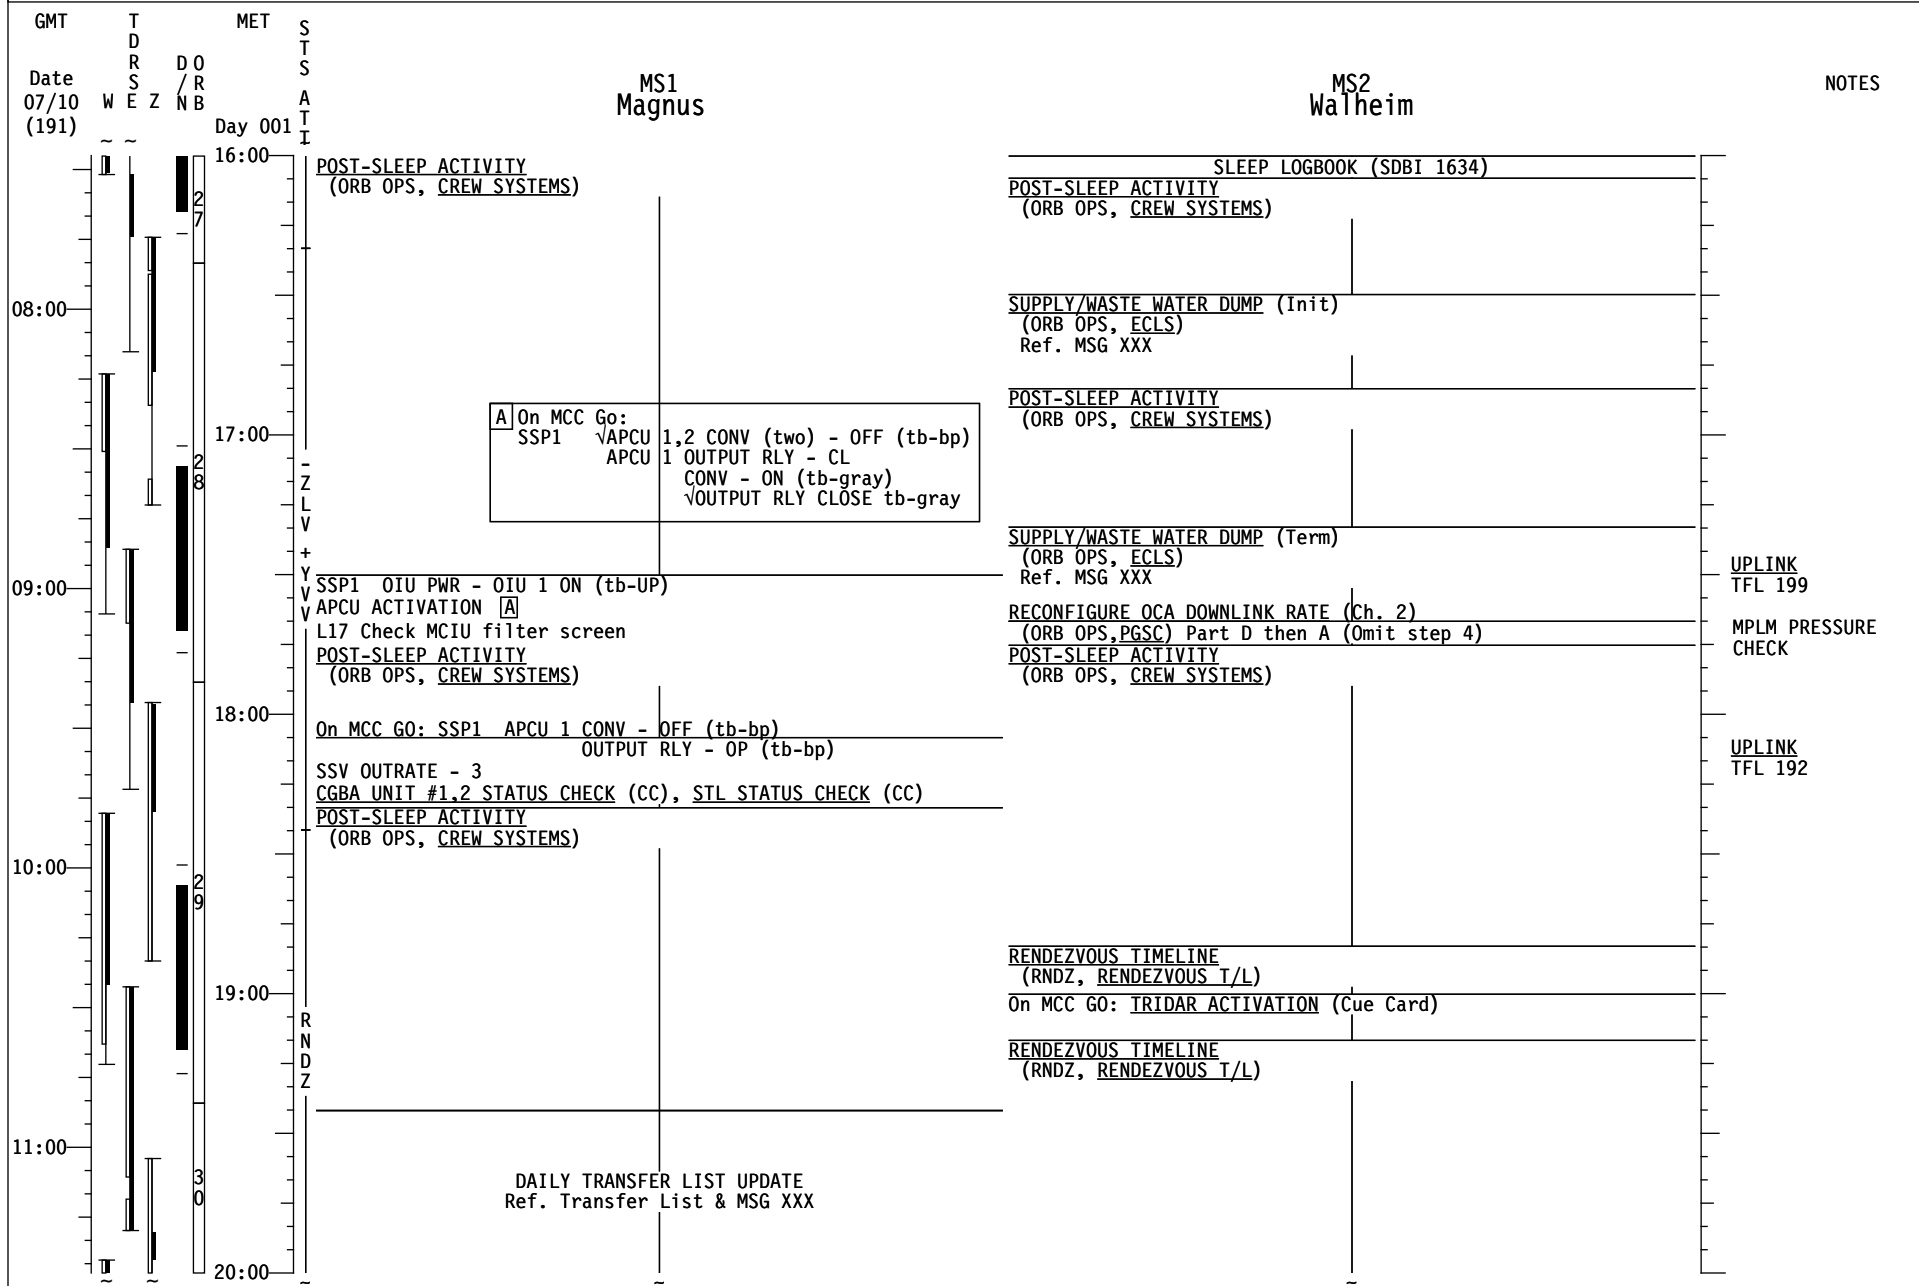

STS-135/ULF7 FD03