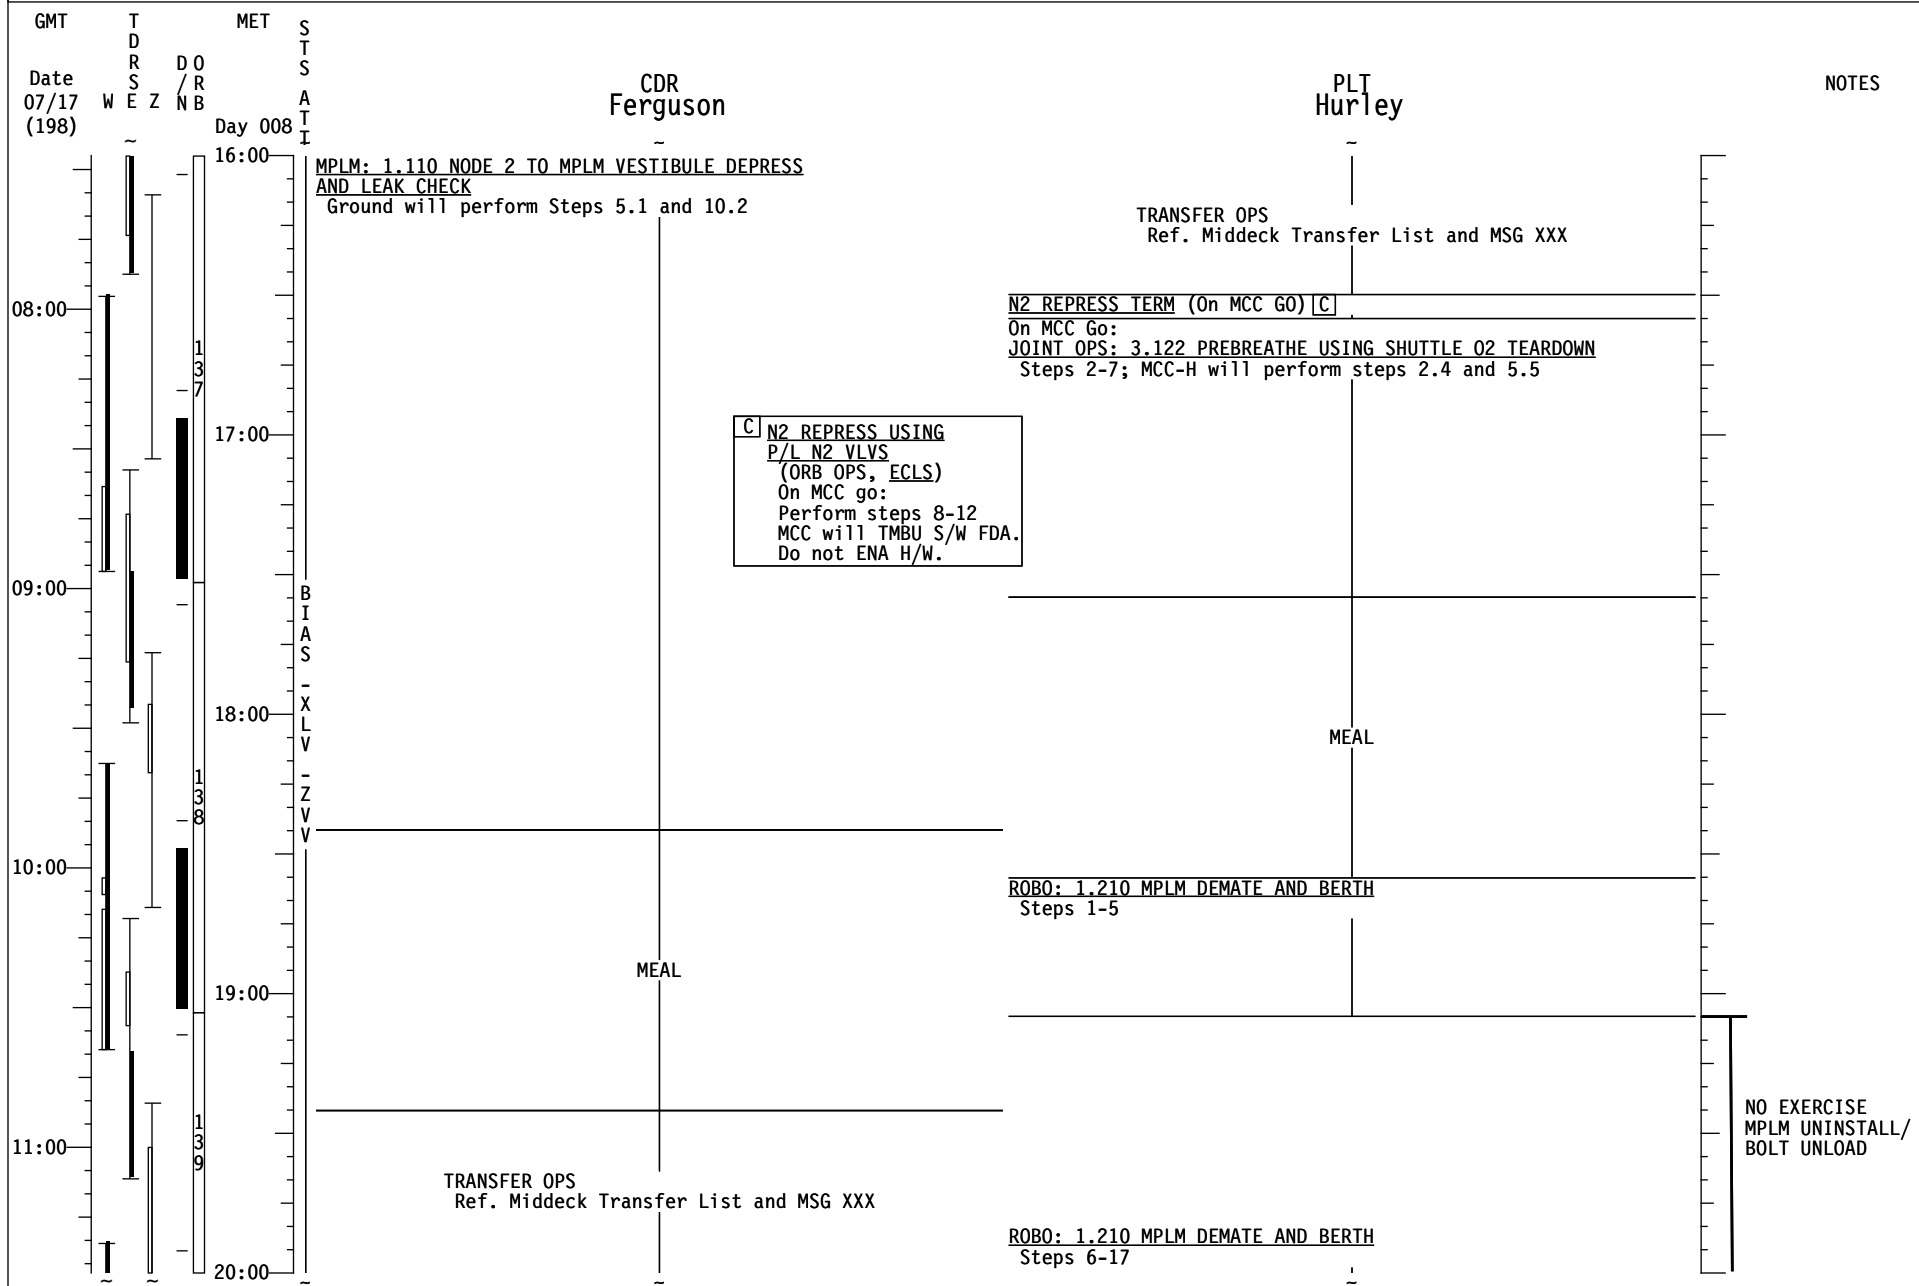

STS-135/ULF7 FD10