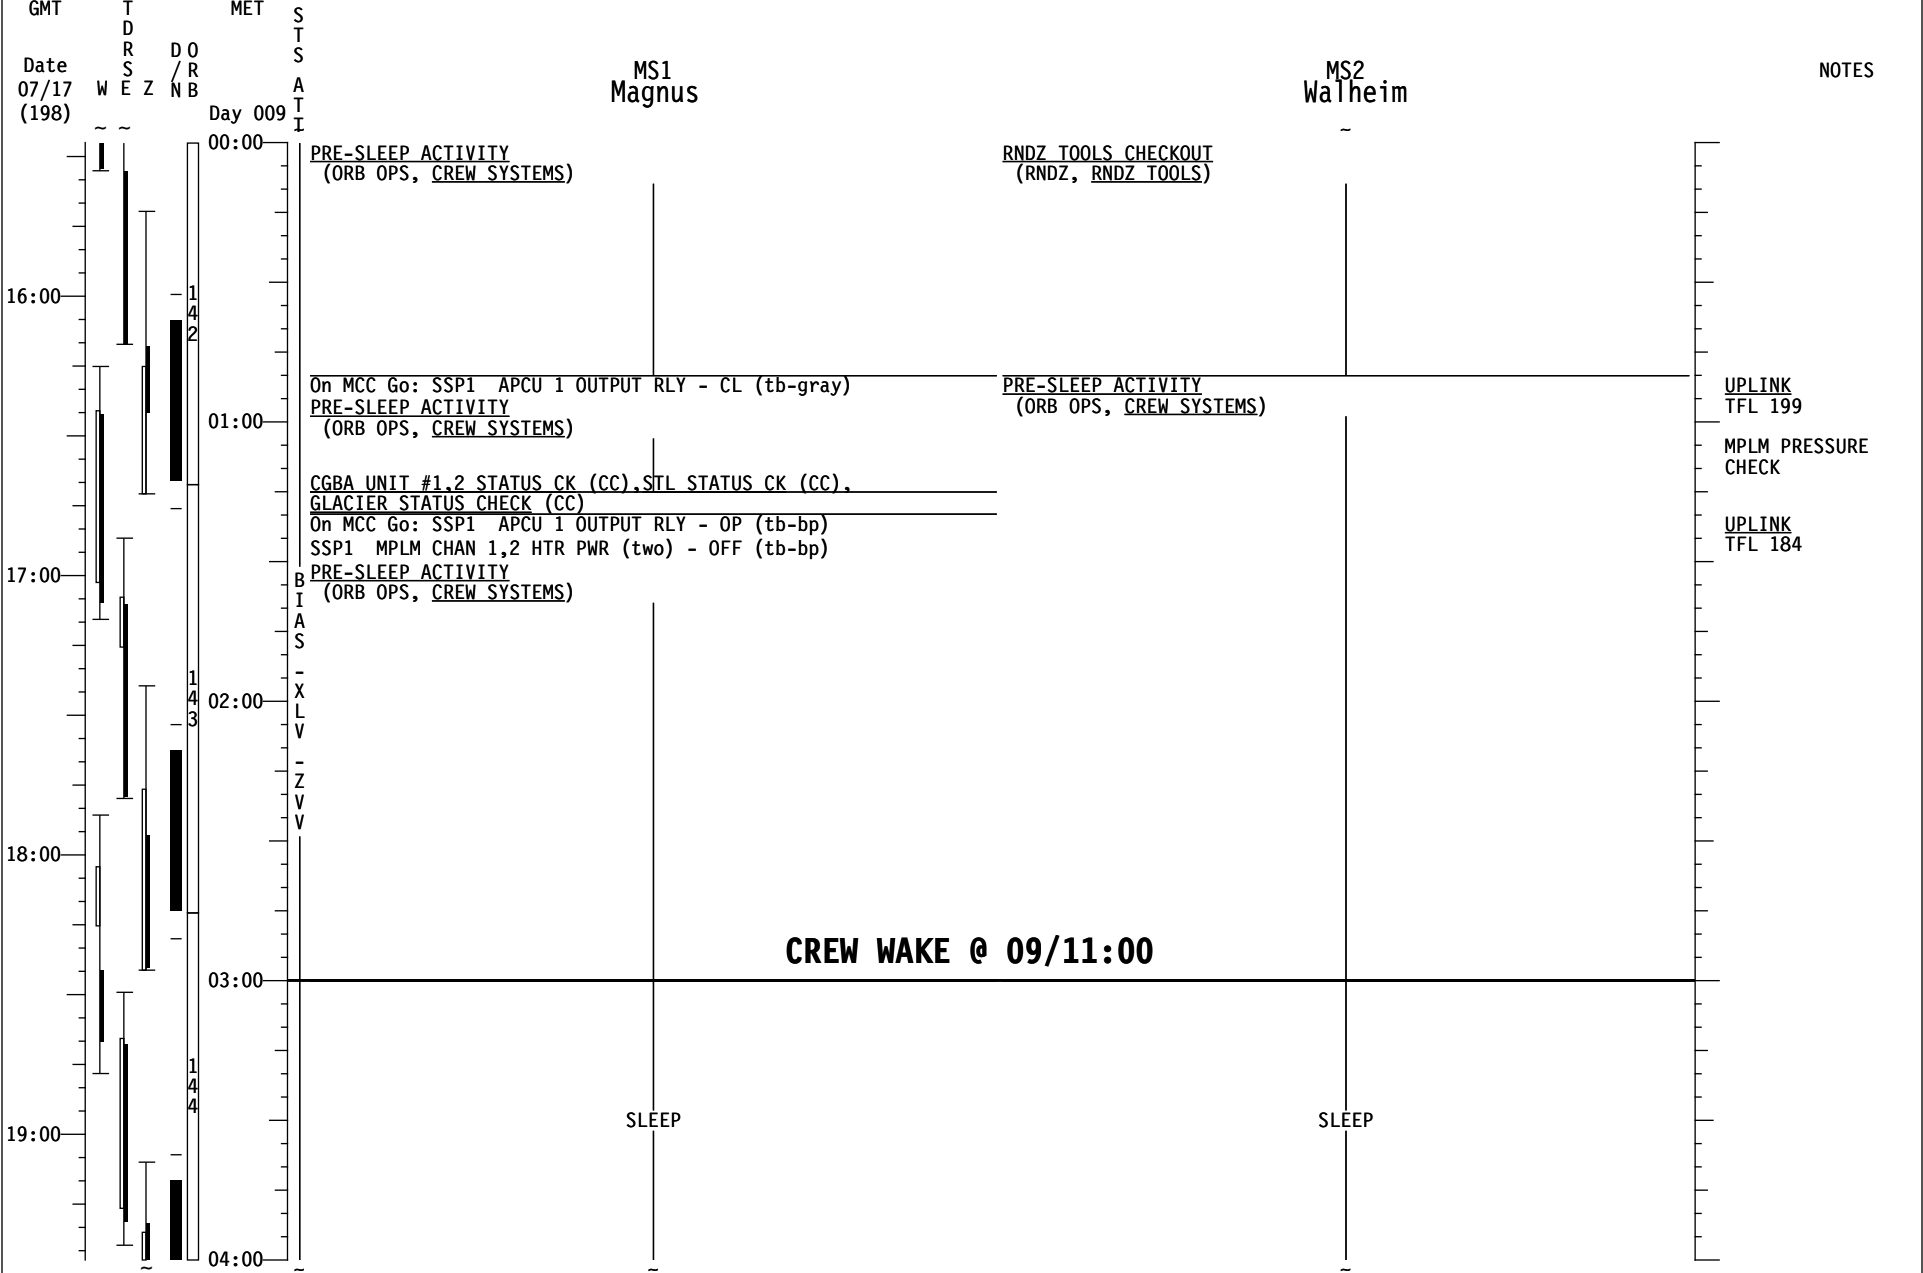

STS-135/ULF7 FD10