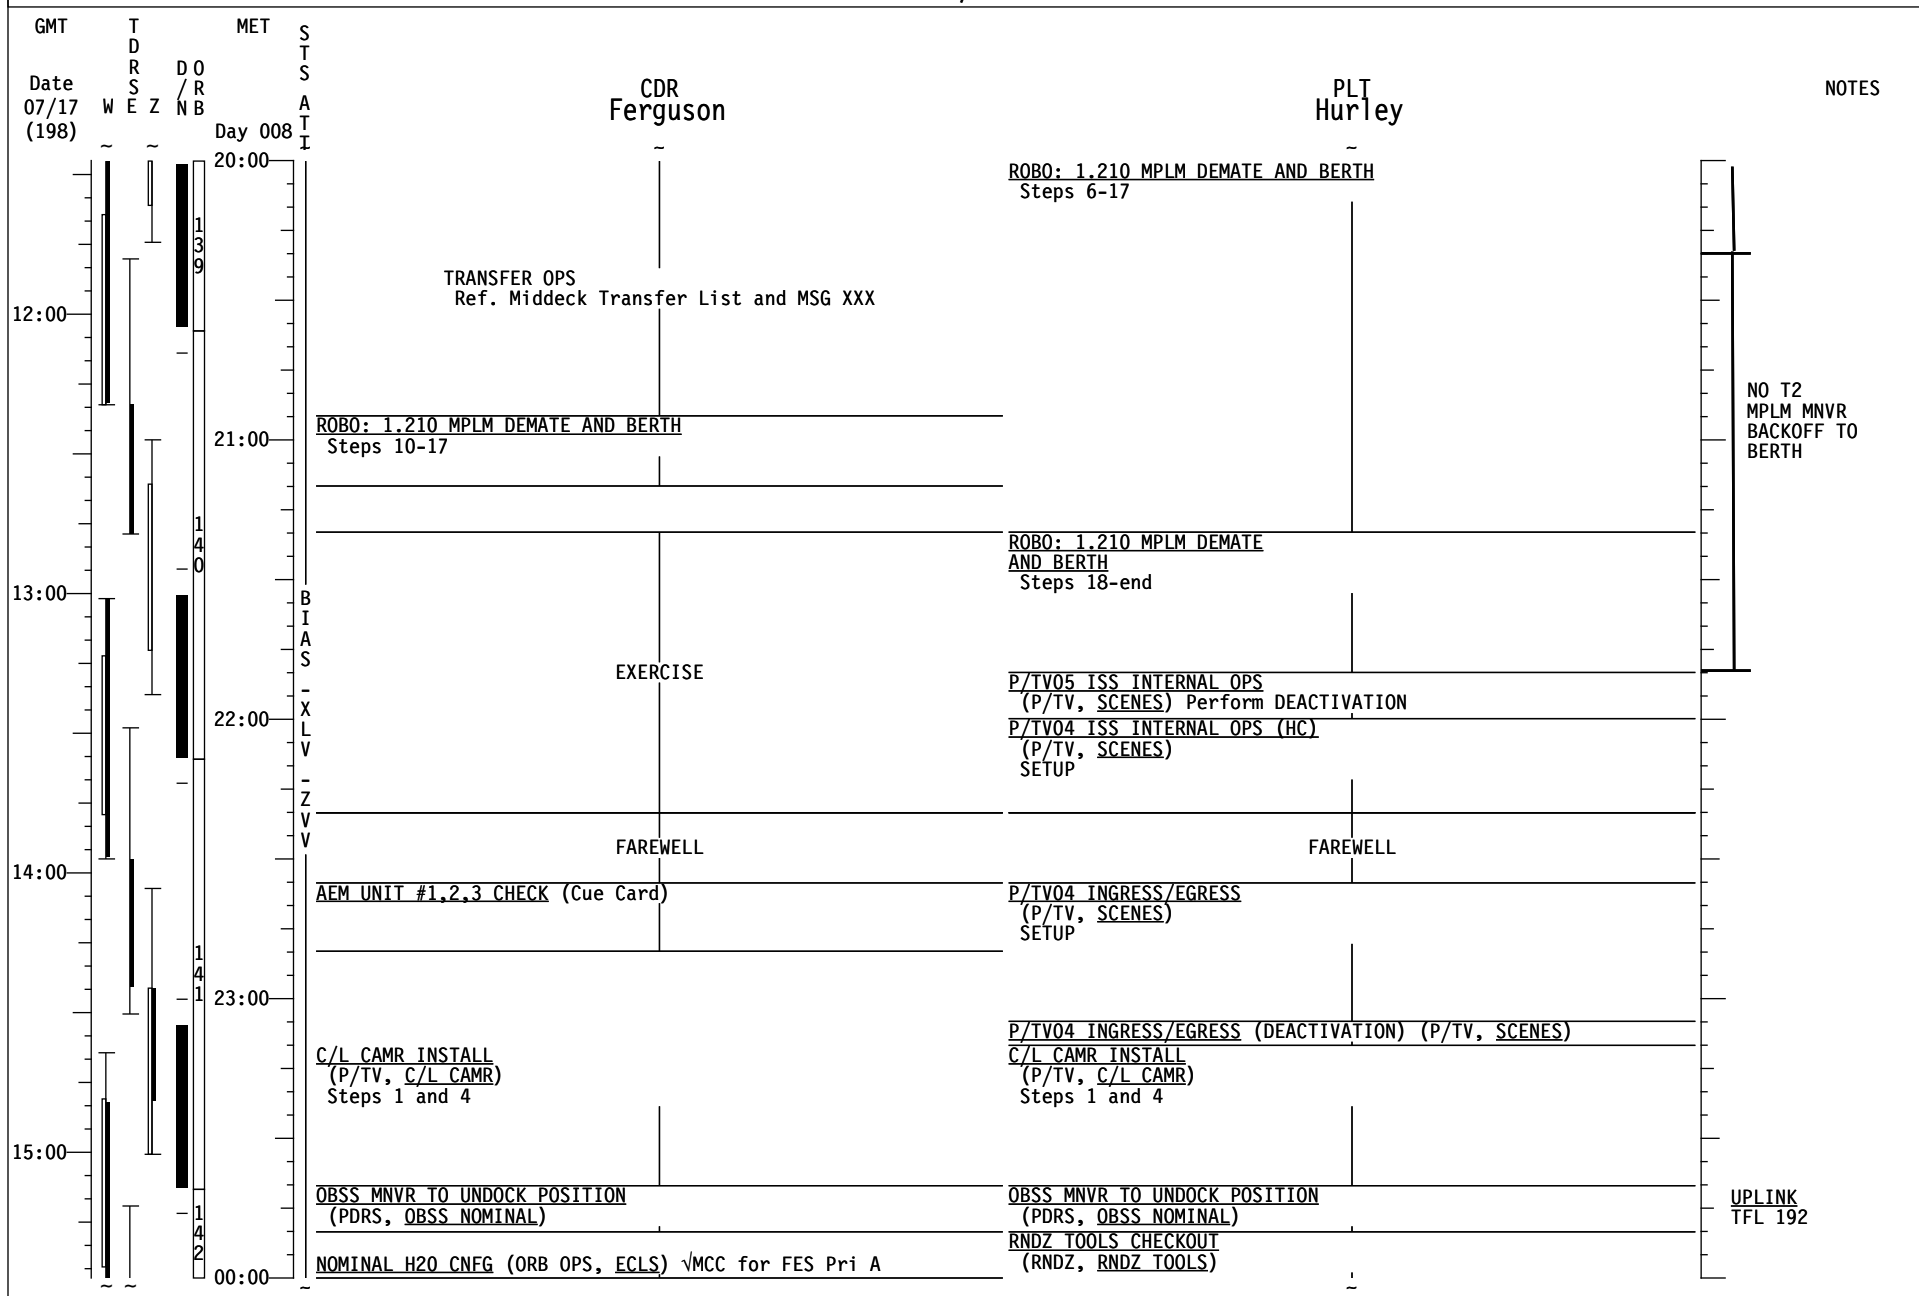

STS-135/ULF7 FD10

STS-135/ULF7 FD10

GMT	T D R S W E Z	MET Day 008	S T S A T I	MS1 Magnus	MS2 Walheim	NOTES
07/17 (198)						
12:00				ROBO: 1.210 MPLM DEMATE AND BERTH Steps 6-17	CWC-I FILL (ORB OPS, ECLS) (See Details on Pg 3-107) CWC-I FILL (ORB OPS, ECLS) Fill CWC-I #14 Perform Parts D-F Ref. MSG XXX	NO T2 MPLM MNVR BACKOFF TO BERTH
					CWC-I TRANSFER Transfer 3 CWC-Is to ISS	
					SHUTTLE CONDENSATE COLLECTION (ORB OPS, ECLS) Perform CHANGEOUT. Gather empty Shuttle CWC S/N TBD from TBD and take ISS CWC S/N TBD to TBD for processing.	
				ROBO: 1.210 MPLM DEMATE AND BERTH Steps 10-17		
13:00				ROBO: 1.210 MPLM DEMATE AND BERTH Steps 18-end		
				SSP1 MPLM CHAN 1,2 HTR PWR (two) - ON (tb-gray)	TRANSFER BRIEF PREP	
14:00				TRANSFER BRIEF Call down status to MCC	TRANSFER BRIEF Call down status to MCC	
				FAREWELL	FAREWELL	
				JOINT OPS: 4.102 STS/ISS DUCT RMVL & HATCH CLOSING MCC-H can perform steps 2 & 3 on crew request	JOINT OPS: 4.102 STS/ISS DUCT RMVL & HATCH CLOSING MCC-H can perform steps 2 & 3 on crew request	
15:00				JOINT OPS: 4.104 ODS VEST/PMA DPRS & HATCH LEAK CHECK	JOINT OPS: 4.104 ODS VEST/PMA DPRS & HATCH LEAK CHECK	
00:00					RNDZ TOOLS CHECKOUT (RNDZ, RNDZ TOOLS)	