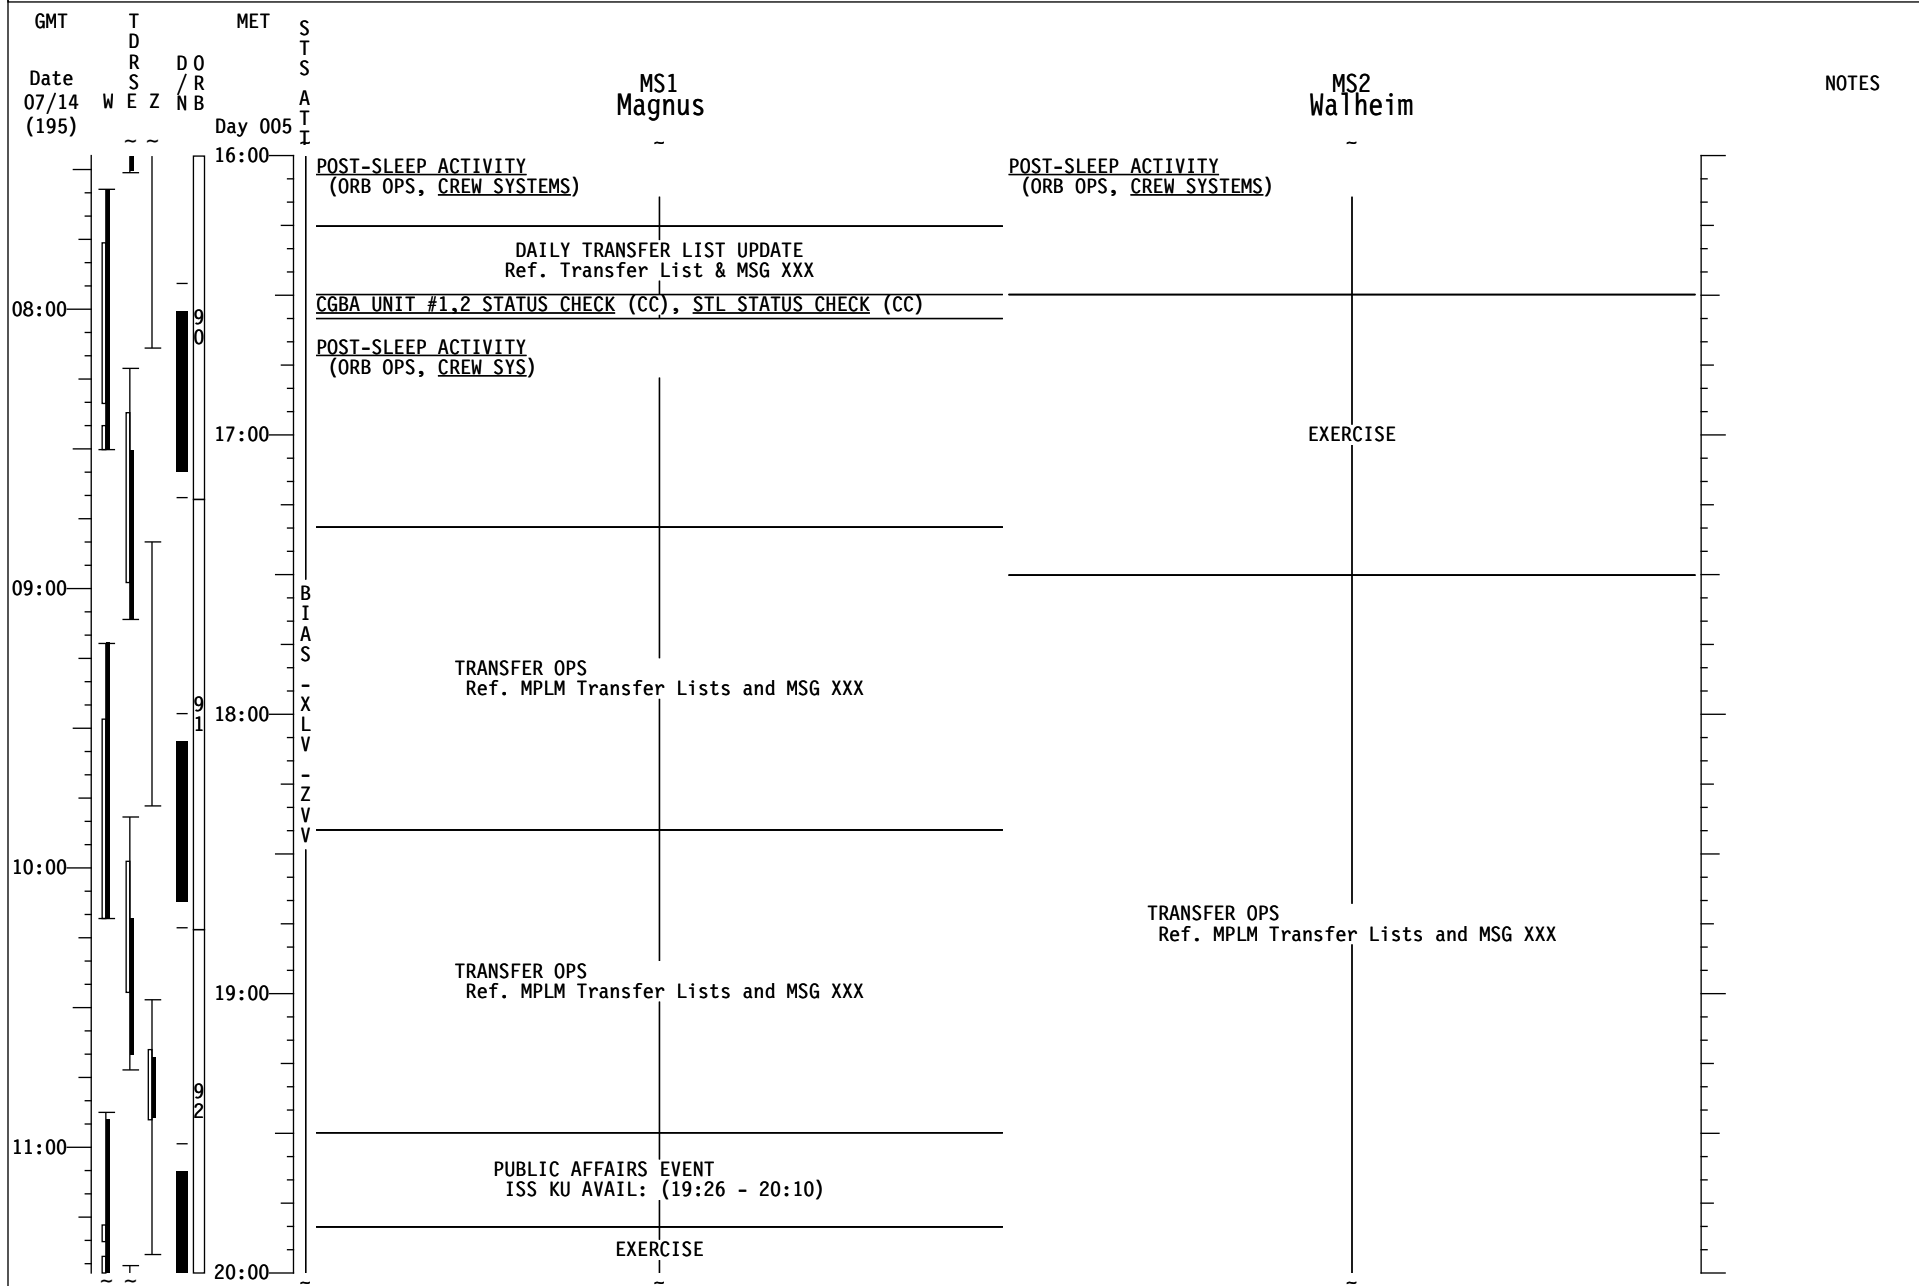

SLEEP

STS-135/ULF7 FD06

STS-135/ULF7 FD07

STS-135/ULF7 FD07

STS-135/ULF7 FD07

STS-135/ULF7 FD07

STS-135/ULF7 FD07

GMT	T D R S W E Z	MET Day 005	S T S A T I	CDR Ferguson	PLT Hurley	NOTES
20:00						
						<p><u>PWR FILL (ORB OPS, ECLS)</u> Perform WATER FILL #2 Fill S/N TBD, Ref. MSG XXX</p> <p><u>PWR FILL (ORB OPS, ECLS)</u> Perform WATER FILL #3 Fill S/N TBD, Ref. MSG XXX</p>
12:00				TRANSFER OPS Ref. MPLM Transfer Lists and MSG XXX		
						PWR TRANSFER Transfer 3 PWRs to ISS
13:00				MEAL	MEAL	
22:00				PUBLIC AFFAIRS EVENT ISS KU AVAIL: (21:54 - 22:21)	PUBLIC AFFAIRS EVENT ISS KU AVAIL: (21:54 - 22:21)	
14:00				OFF DUTY		
23:00				Private Family Conference [B] ISS KU AVAIL (22:49 - 23:32)	OFF DUTY	
				<div style="border: 1px solid black; padding: 5px; width: fit-content; margin: auto;"> [B] PFC to be performed using S-Band via Public Call 4 for audio and Ku-band for Video. Please call down SSC preference before the conference and make sure that all applications except Netmeeting have been closed. </div>		
15:00				OFF DUTY		
						Private Family Conference [B] ISS KU AVAIL (23:34 - 00:04)
00:00					OFF DUTY	