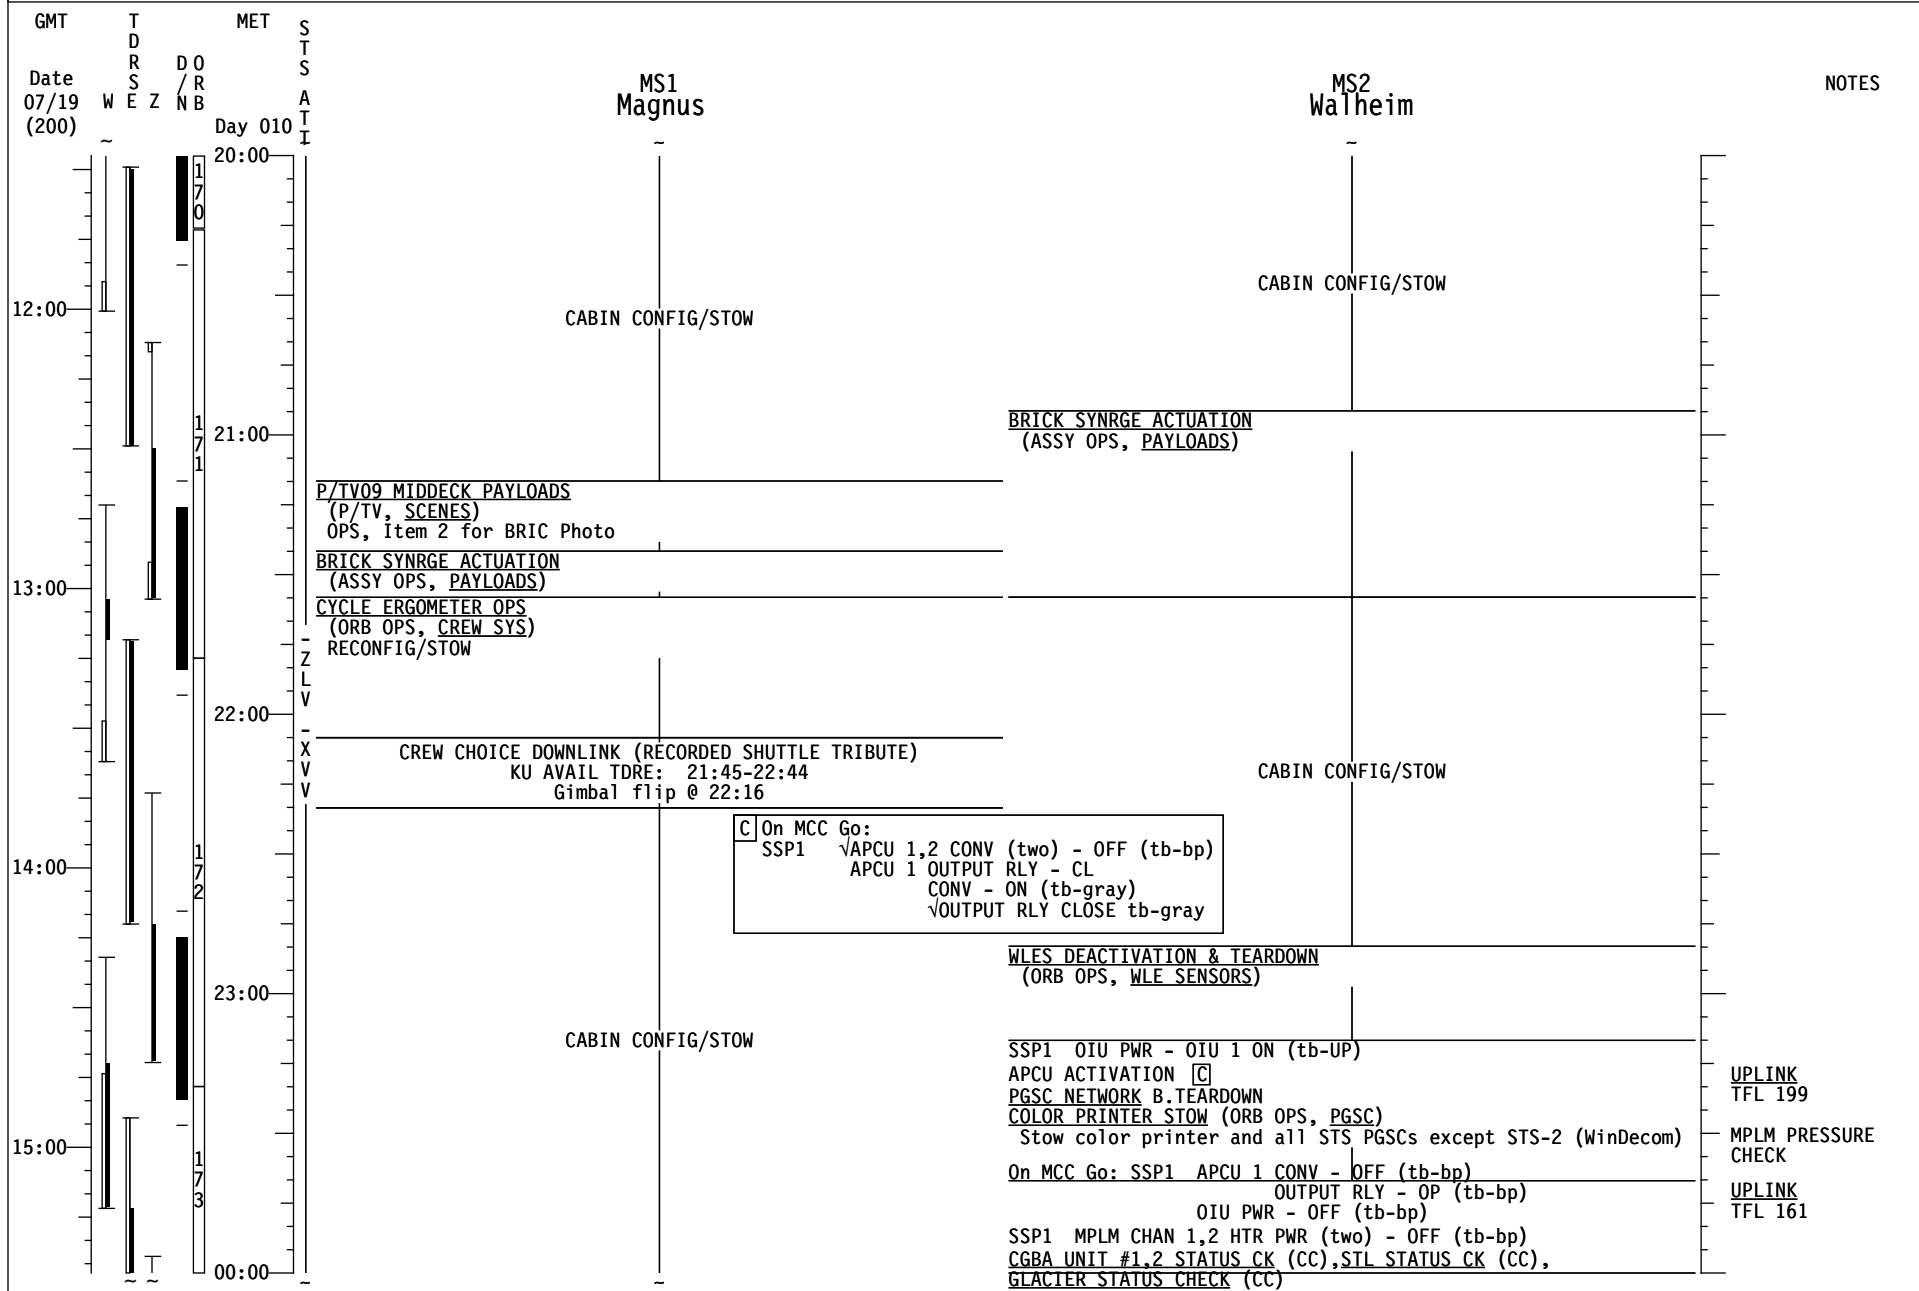

STS-135/ULF7 FD12