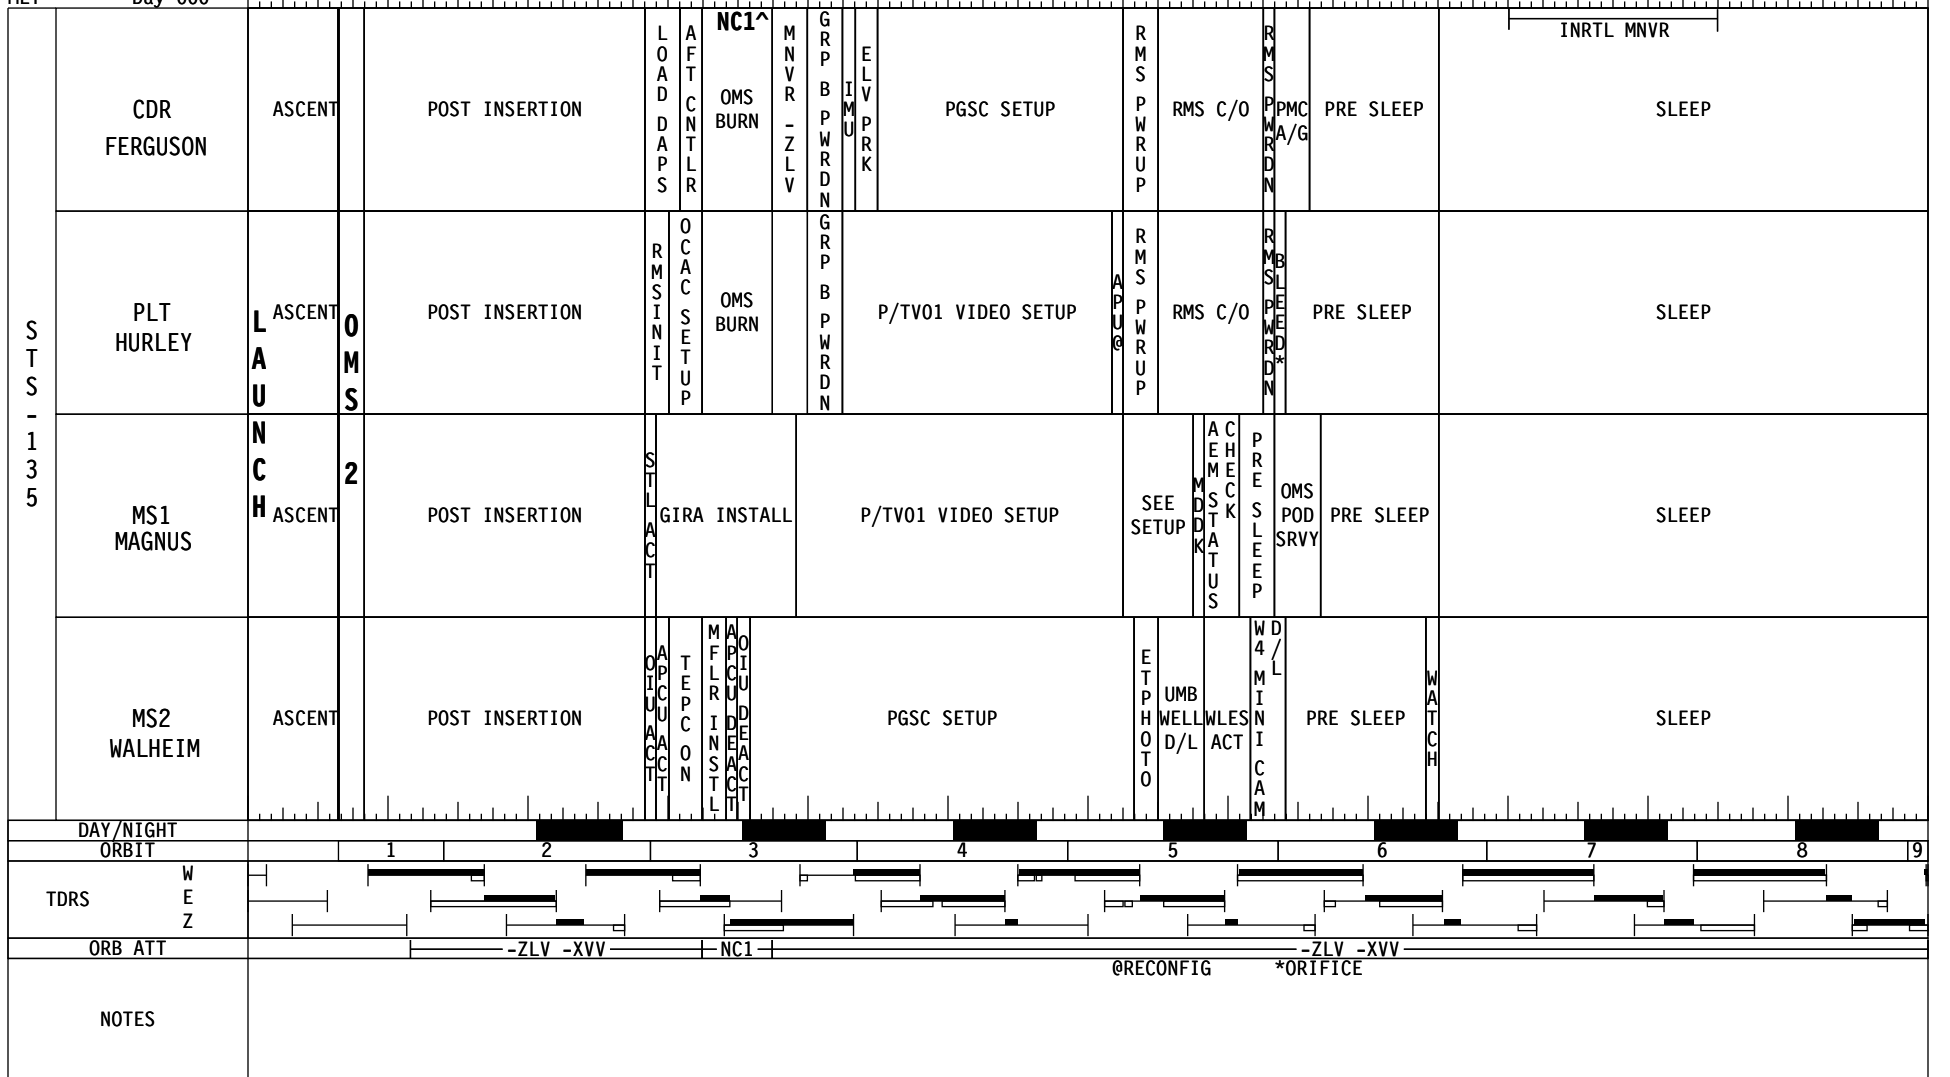

FD01

GMT 07/08/11 (189)

MET Day 000