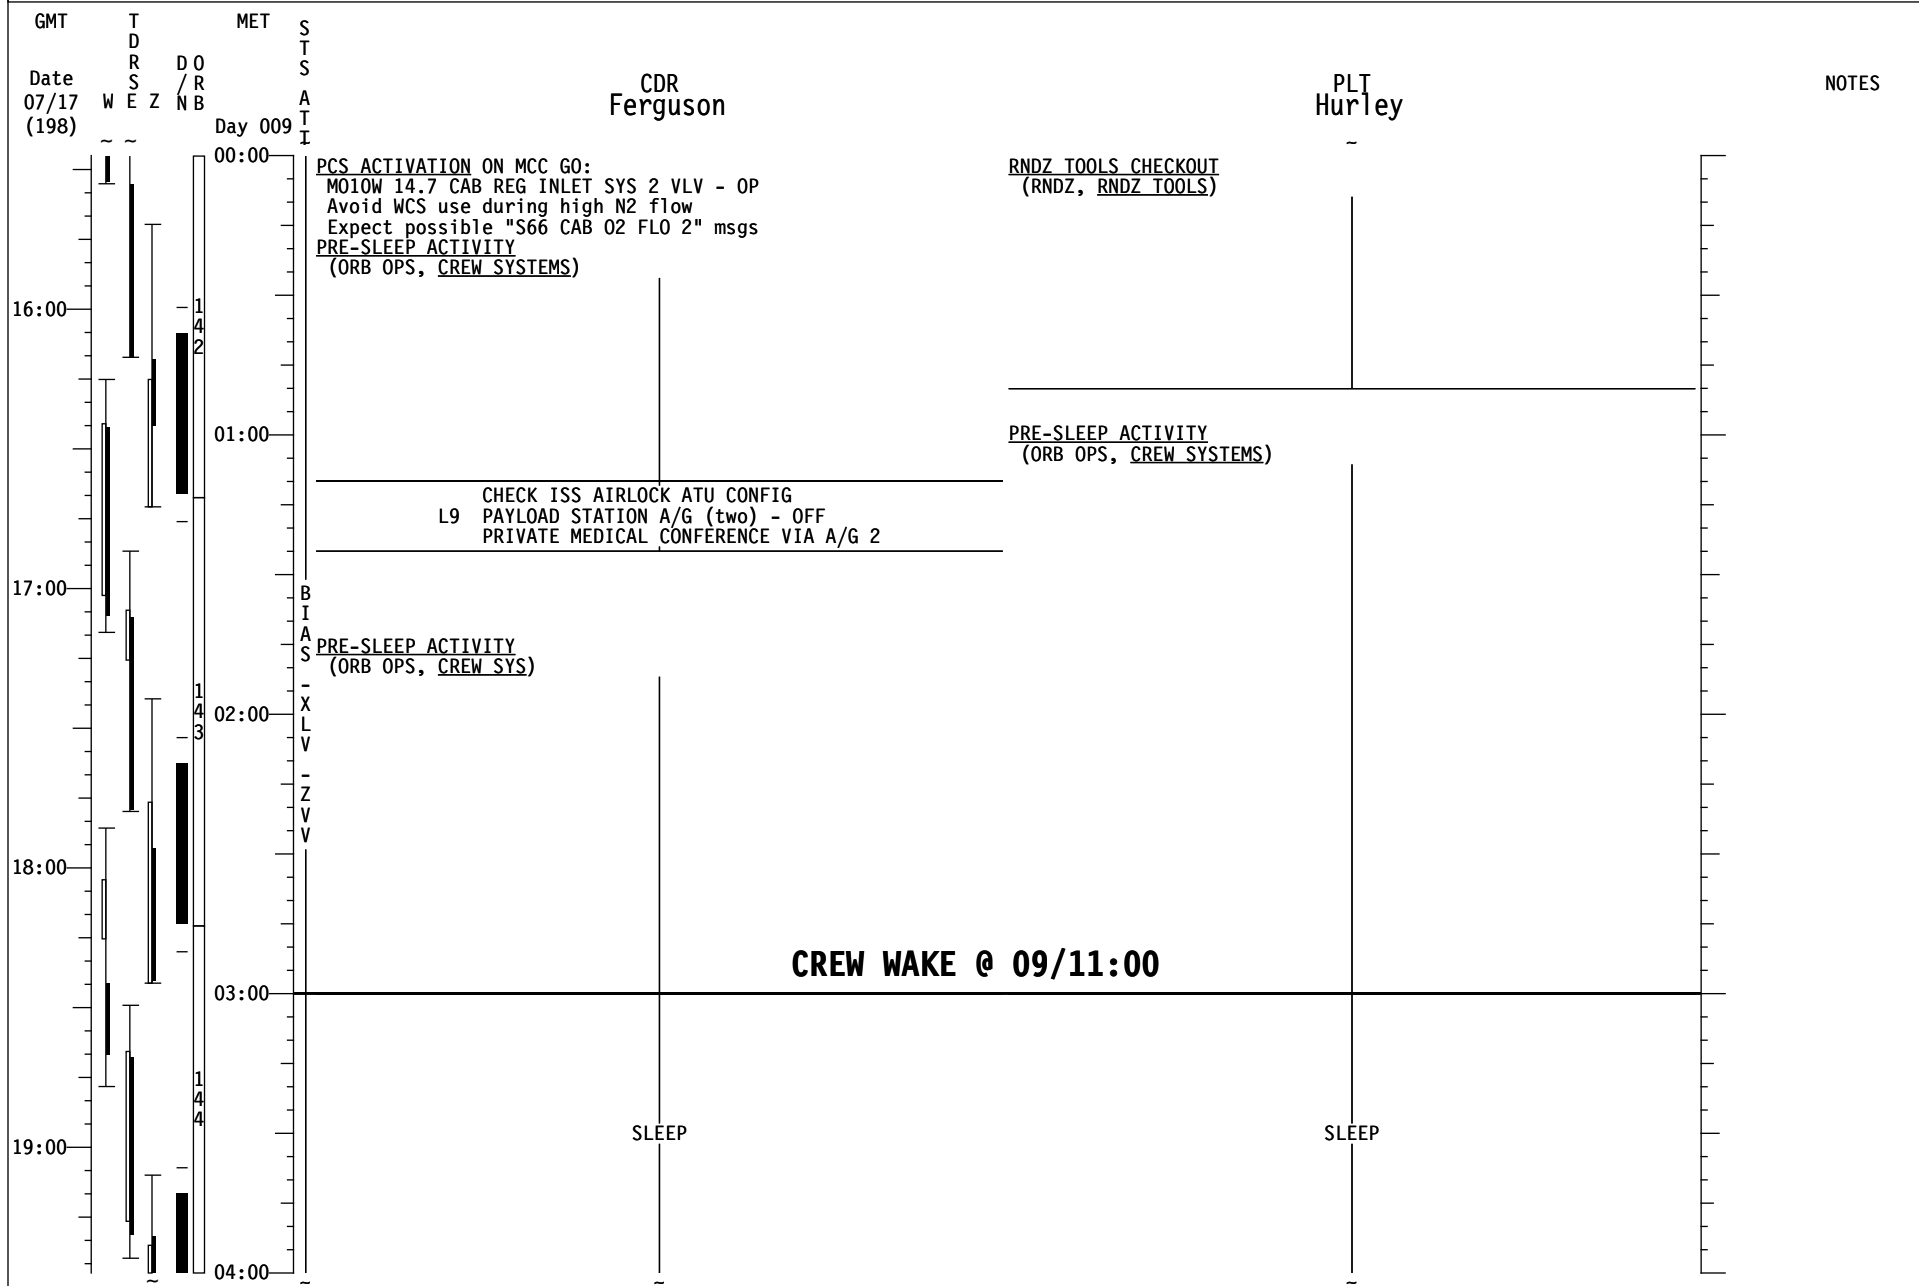

STS-135/ULF7 FD10

CREW WAKE @ 09/11:00