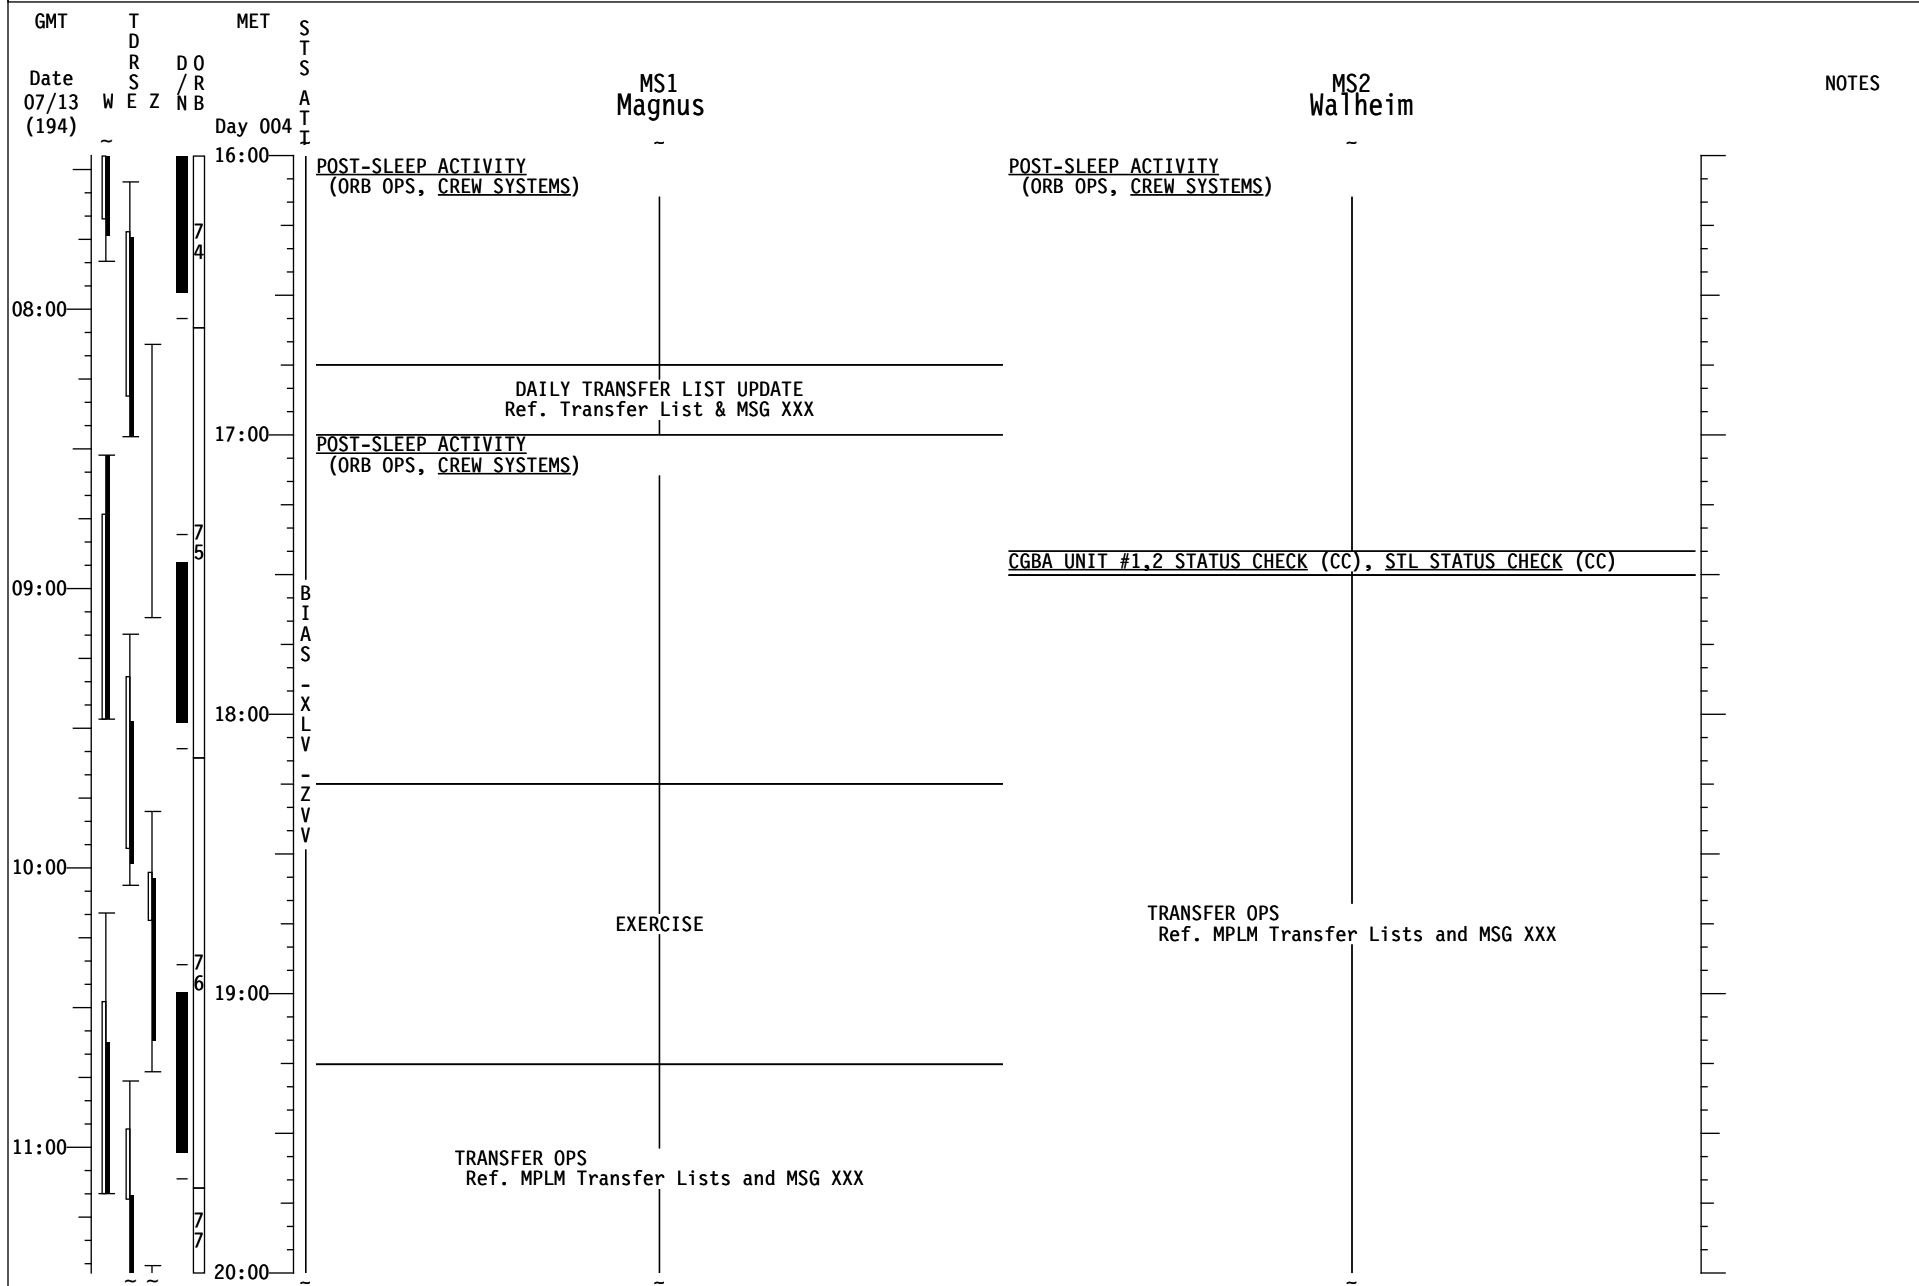

STS-135/ULF7 FD06