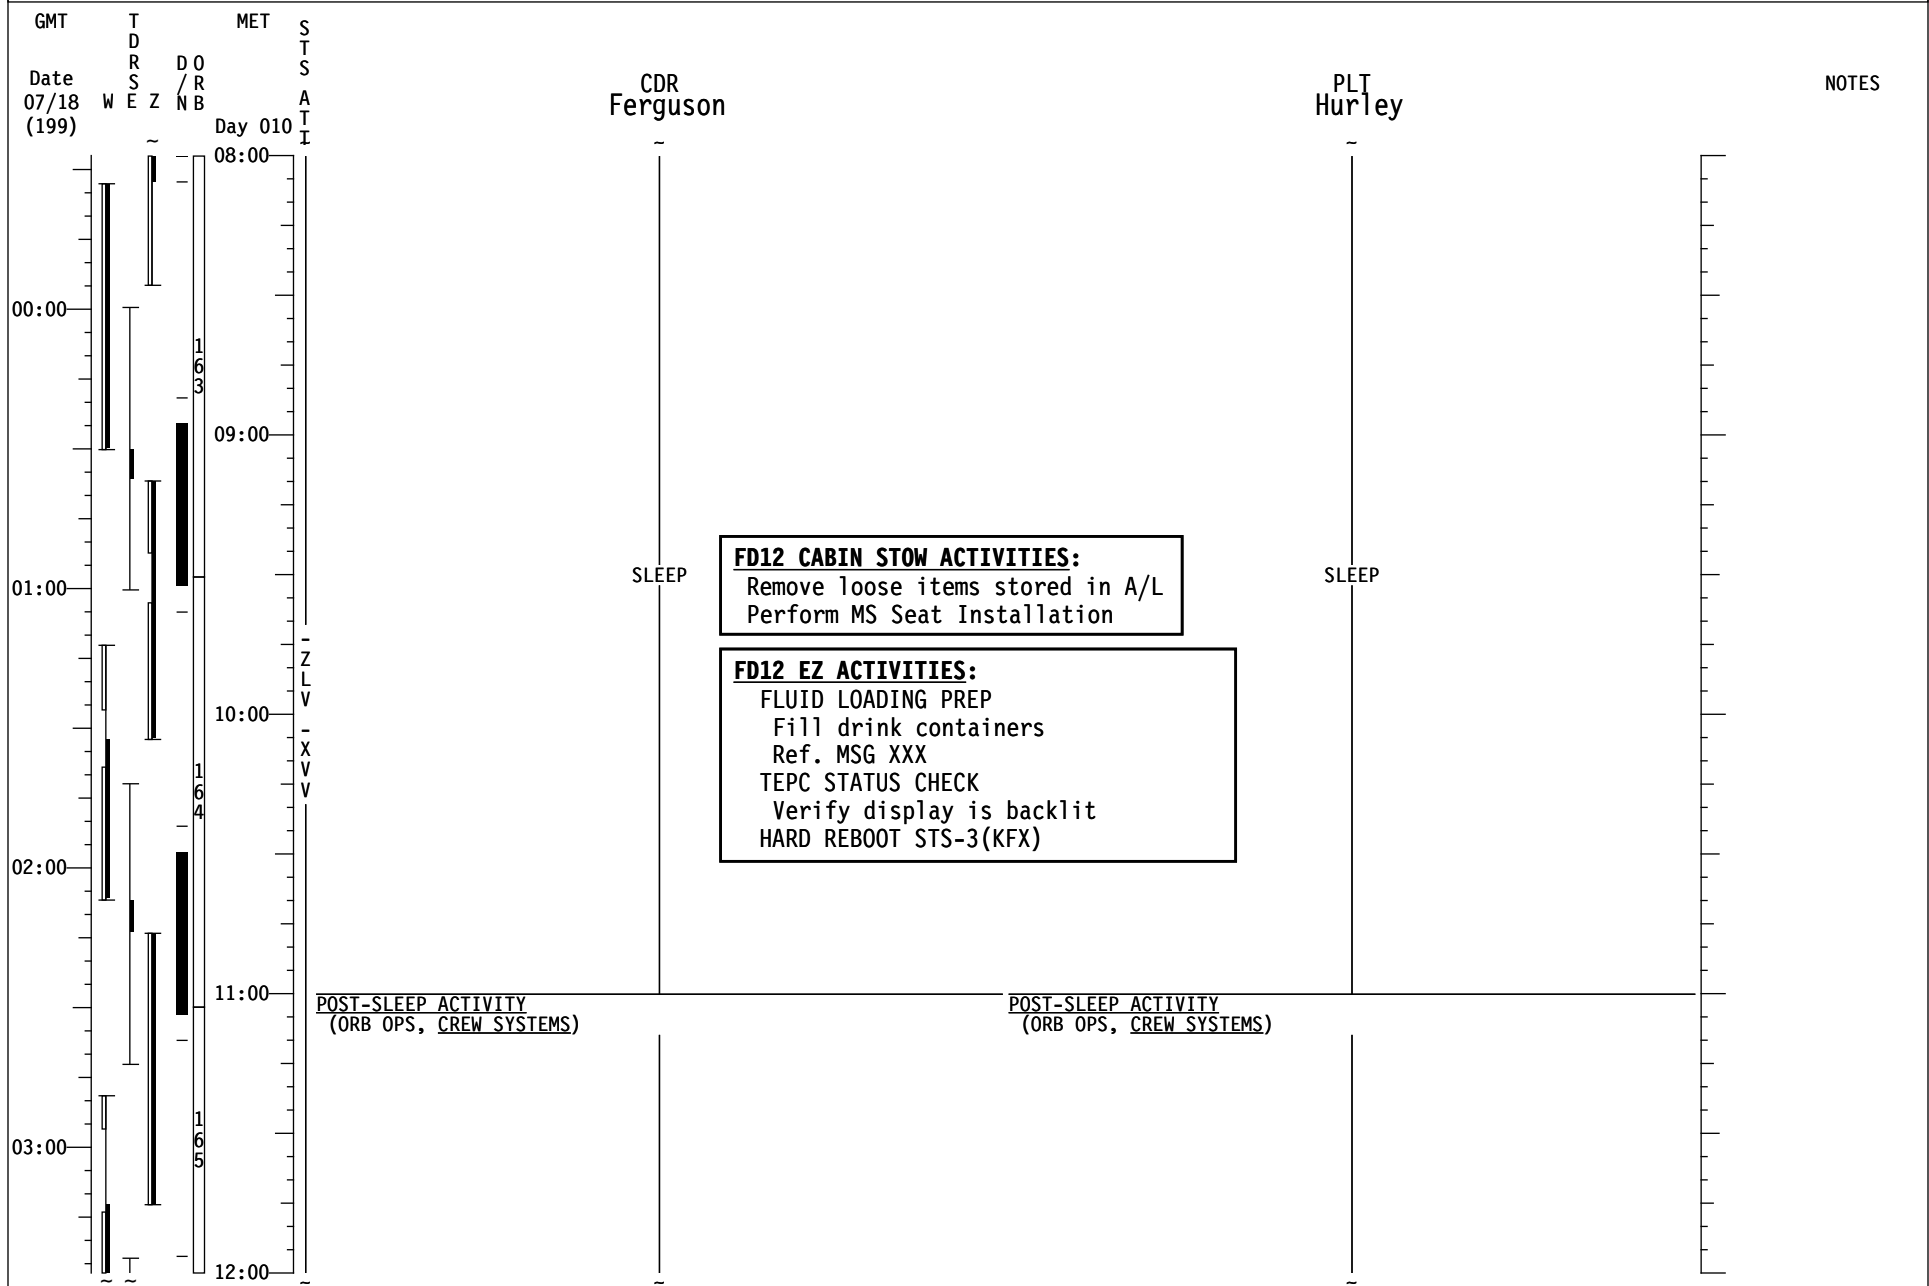

STS-135/ULF7 FD12

FD12 CABIN STOW ACTIVITIES:
Remove loose items stored in A/L
Perform MS Seat Installation

FD12 EZ ACTIVITIES:
FLUID LOADING PREP
Fill drink containers
Ref. MSG XXX
TEPC STATUS CHECK
Verify display is backlit
HARD REBOOT STS-3(KFX)

POST-SLEEP ACTIVITY
(ORB OPS, CREW SYSTEMS)

POST-SLEEP ACTIVITY
(ORB OPS, CREW SYSTEMS)