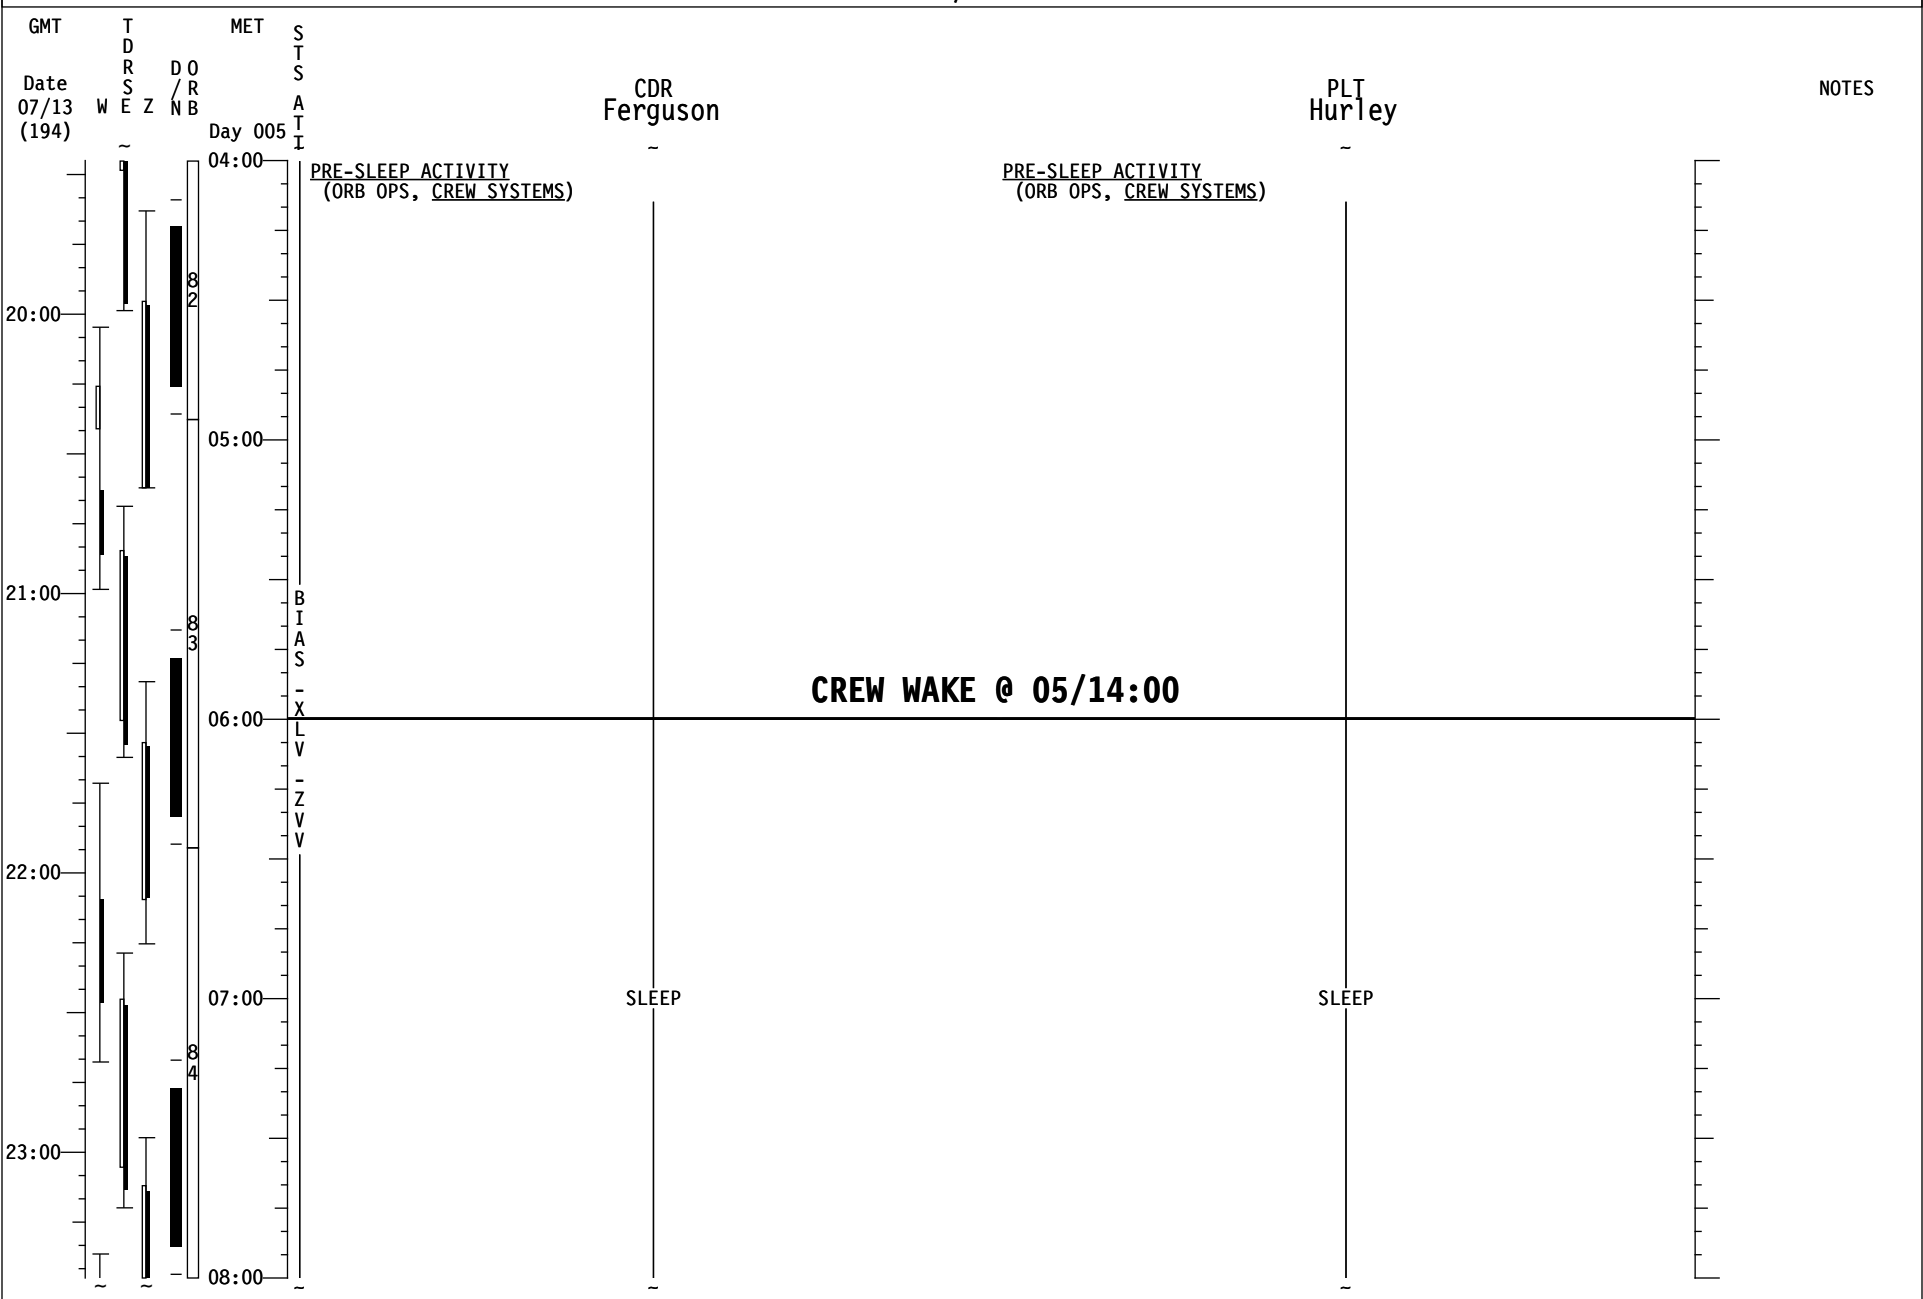

STS-135/ULF7 FD06