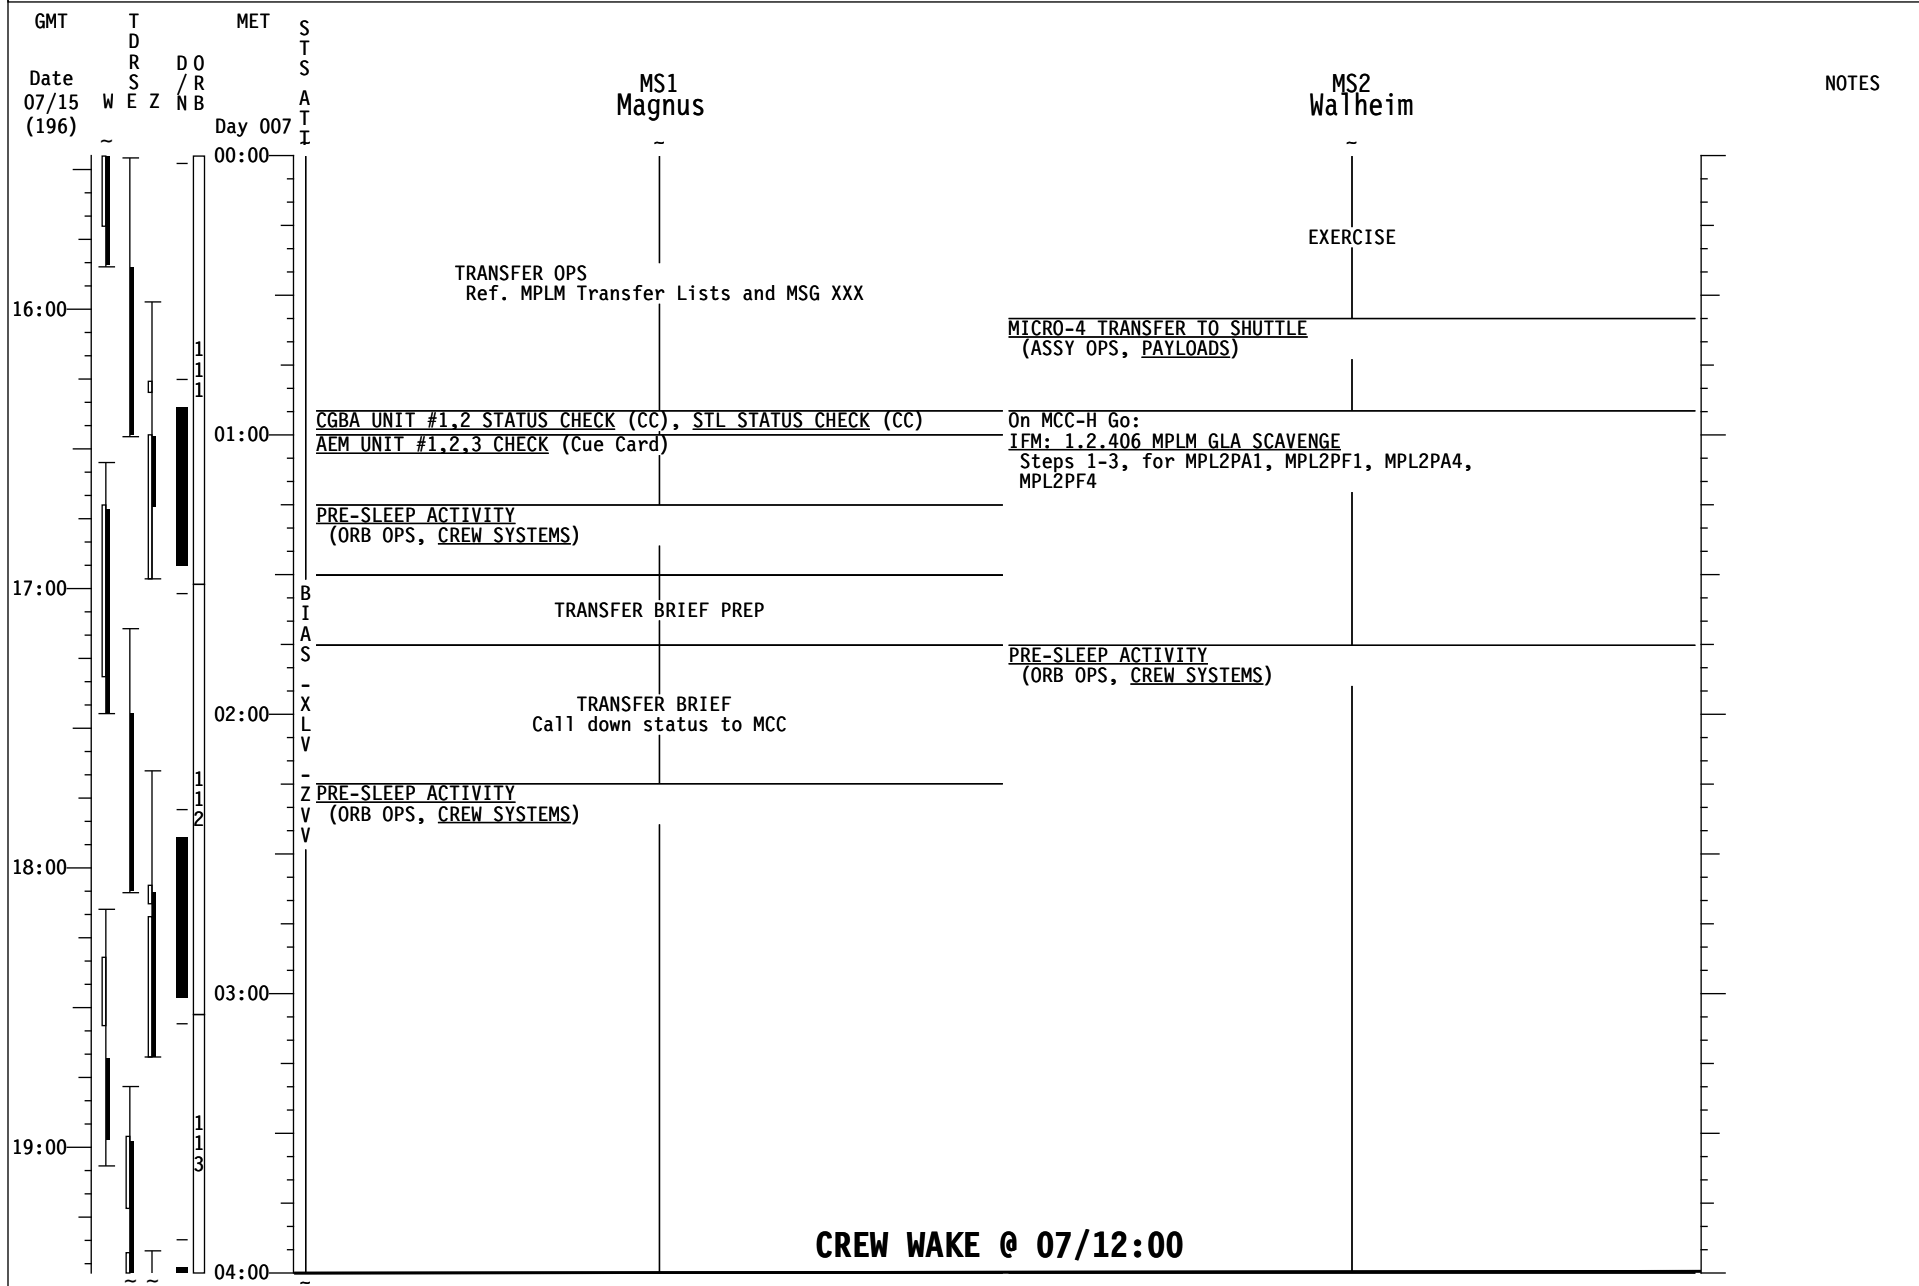

STS-135/ULF7 FD08

CREW WAKE @ 07/12:00

STS-135/ULF7 FD08

STS-135/ULF7 FD08

STS-135/ULF7 FD08

STS-135/ULF7 FD08

STS-135/ULF7 FD09

GMT	T D R S W E Z	MET Day 007	S T S A T I	CDR Ferguson	PLT Hurley	NOTES
07/16 (197)						
12:00	1118			<u>MYCO BODY SAMPLE COLLECTION</u> (ASSY OPS, <u>PAYLOADS</u>) At step 6.1, hand Myco Kit to FE-3, FE-5 or FE-6 for MELFI insertion	<u>MYCO BODY SAMPLE COLLECTION</u> (ASSY OPS, <u>PAYLOADS</u>) At step 6.1, hand Myco Kit to FE-3, FE-5 or FE-6 for MELFI insertion	
04:00				<u>POST-SLEEP ACTIVITY</u> (ORB OPS, <u>CREW SYSTEMS</u>)	<u>POST-SLEEP ACTIVITY</u> (ORB OPS, <u>CREW SYSTEMS</u>)	
				<div style="border: 1px solid black; padding: 5px; width: fit-content; margin: auto;"> FD09 EZ ACTIVITIES: ✓OCAC FILTER ✓MDDK DUCT SCREEN <u>TEPC (ORB OPS, CREW SYSTEMS)</u> CHECK STATUS HARD REBOOT STS-3(KFX) </div>		
05:00	1119					
06:00	1120			VISION EXAM- Retrieve Visual Acuity Charts from MAK, TBD. Complete Exam and Questionnaire with uncorrected vision and corrected vision, if perscribed.	L17 Check MCIU filter screen VISION EXAM- Retrieve Visual Acuity Charts from MAK, TBD. Complete Exam and Questionnaire with uncorrected vision and corrected vision, if perscribed.	
				<u>IMU STAR OF OPPTY ALIGN (ORB OPS, GNC)</u>	<u>CWC-I FILL (ORB OPS, ECLS)</u> Fill CWC-I #3 Perform Parts D & E Ref. MSG XXX	
07:00	1121			TRANSFER OPS Ref. MPLM Transfer Lists and MSG XXX	<u>CWC-I FILL (ORB OPS, ECLS)</u> Fill CWC-I #4 Perform Parts D & E Ref. MSG XXX	
					<u>CWC-I FILL (ORB OPS, ECLS)</u> Fill CWC-I #5 Perform Parts D & E Ref. MSG XXX	
16:00	1121				CWC-I TRANSFER Transfer 3 CWC-Is to ISS	
				TRANSFER OPS Ref. MPLM Transfer Lists and MSG XXX		