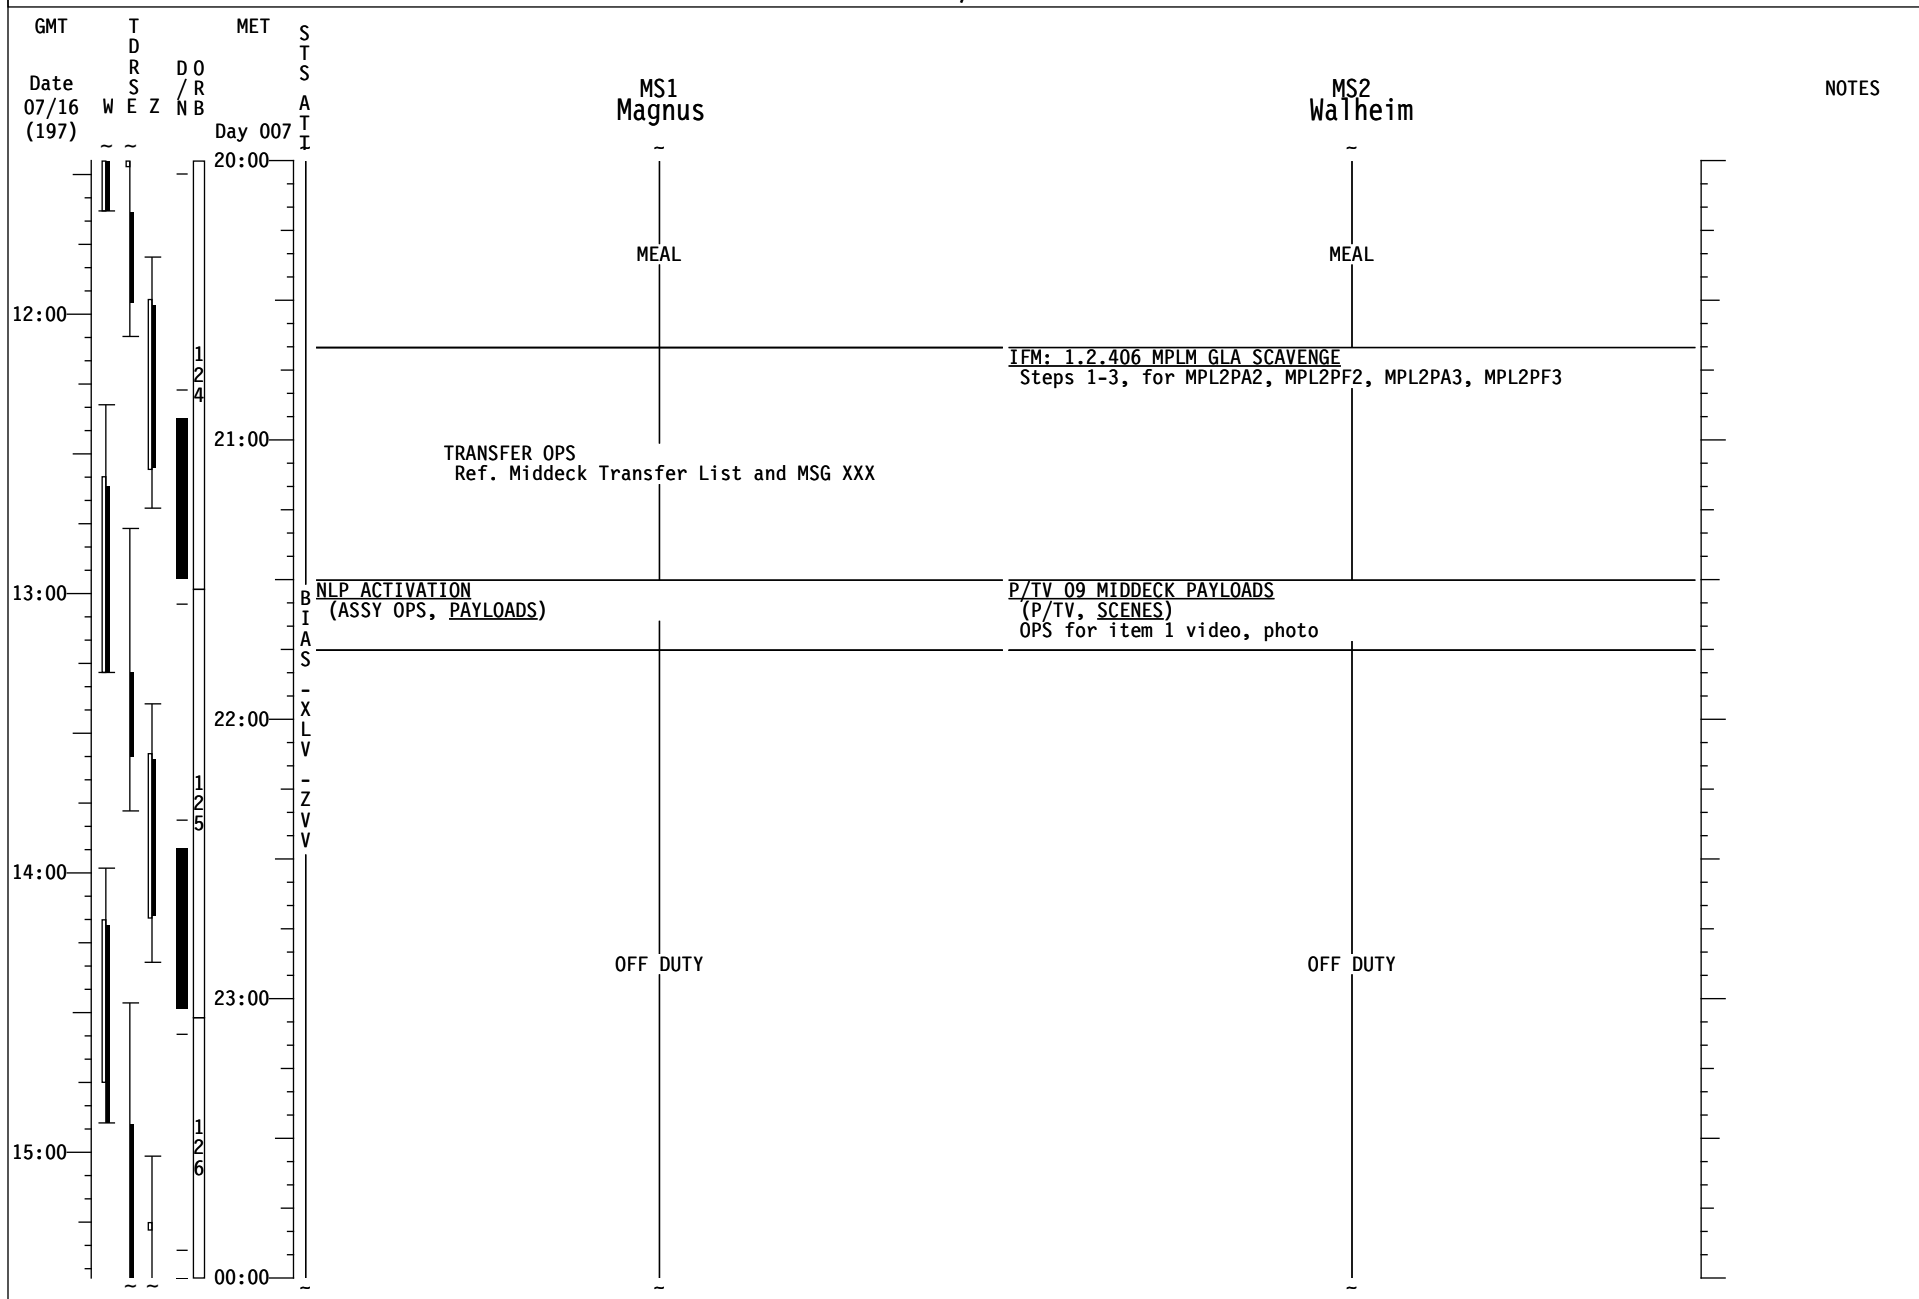

STS-135/ULF7 FD09