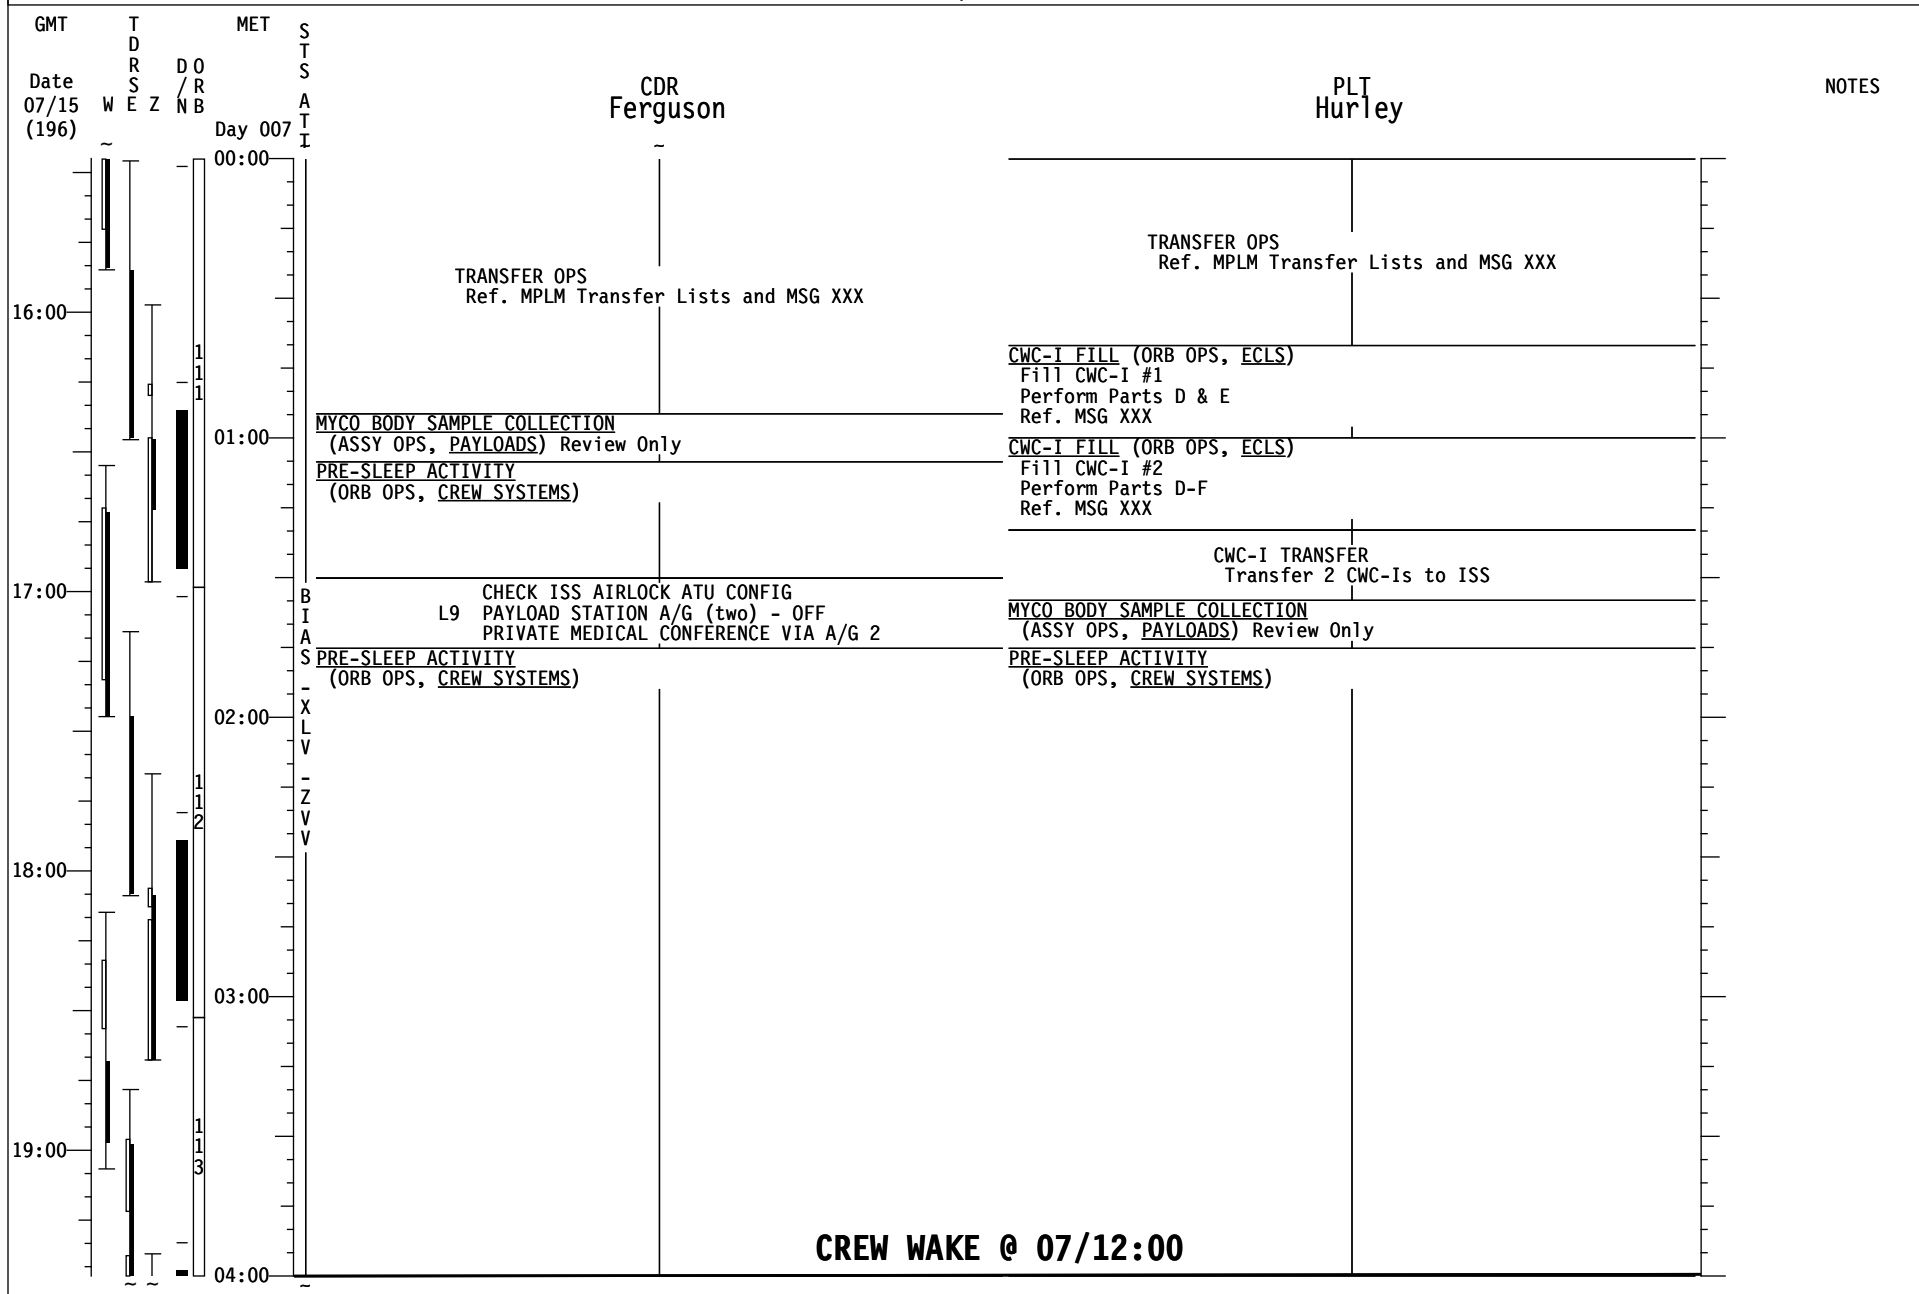

STS-135/ULF7 FD08

CREW WAKE @ 07/12:00