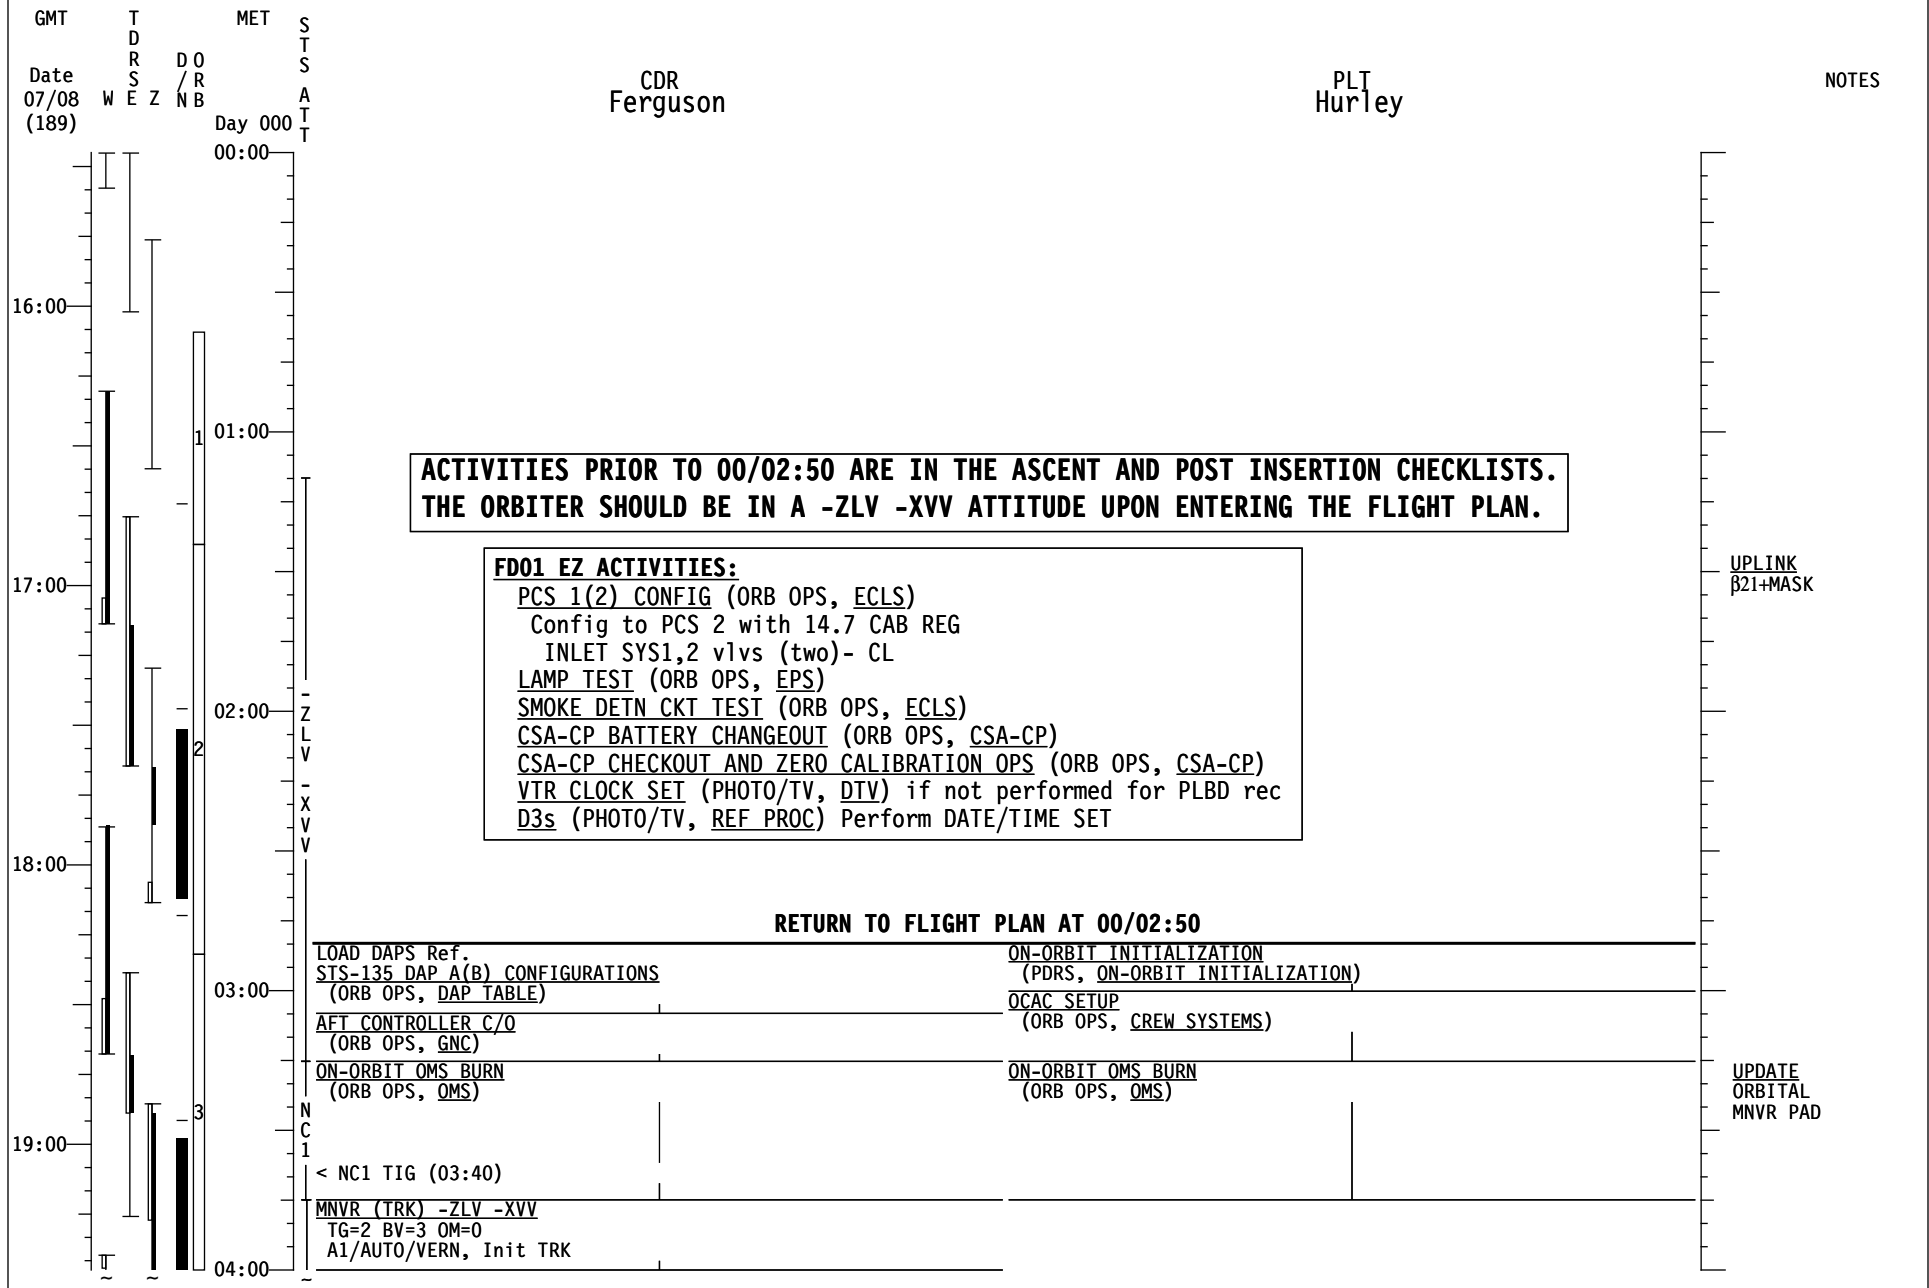

DETAILED TIMELINE

STS-135/ULF7 FD01