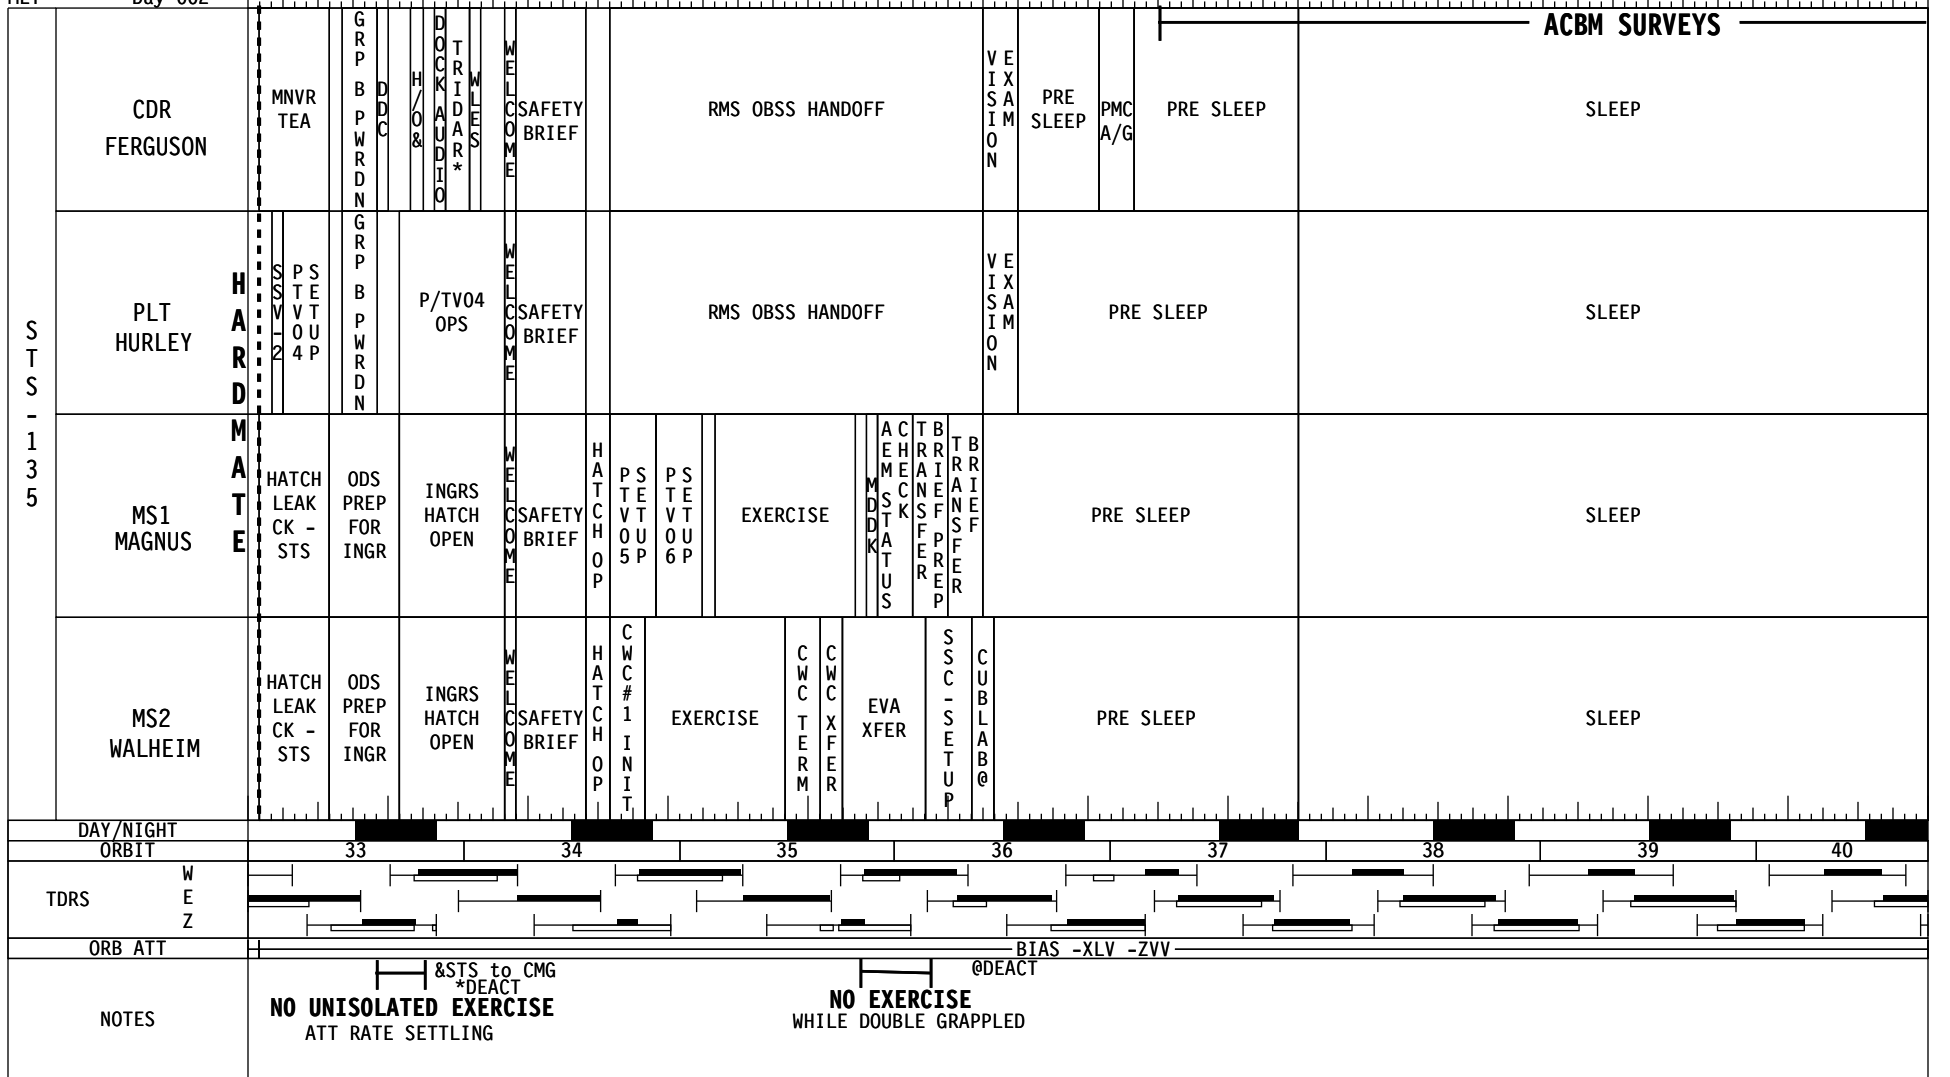

FD03

GMT 07/10/11 (191)

MET Day 002