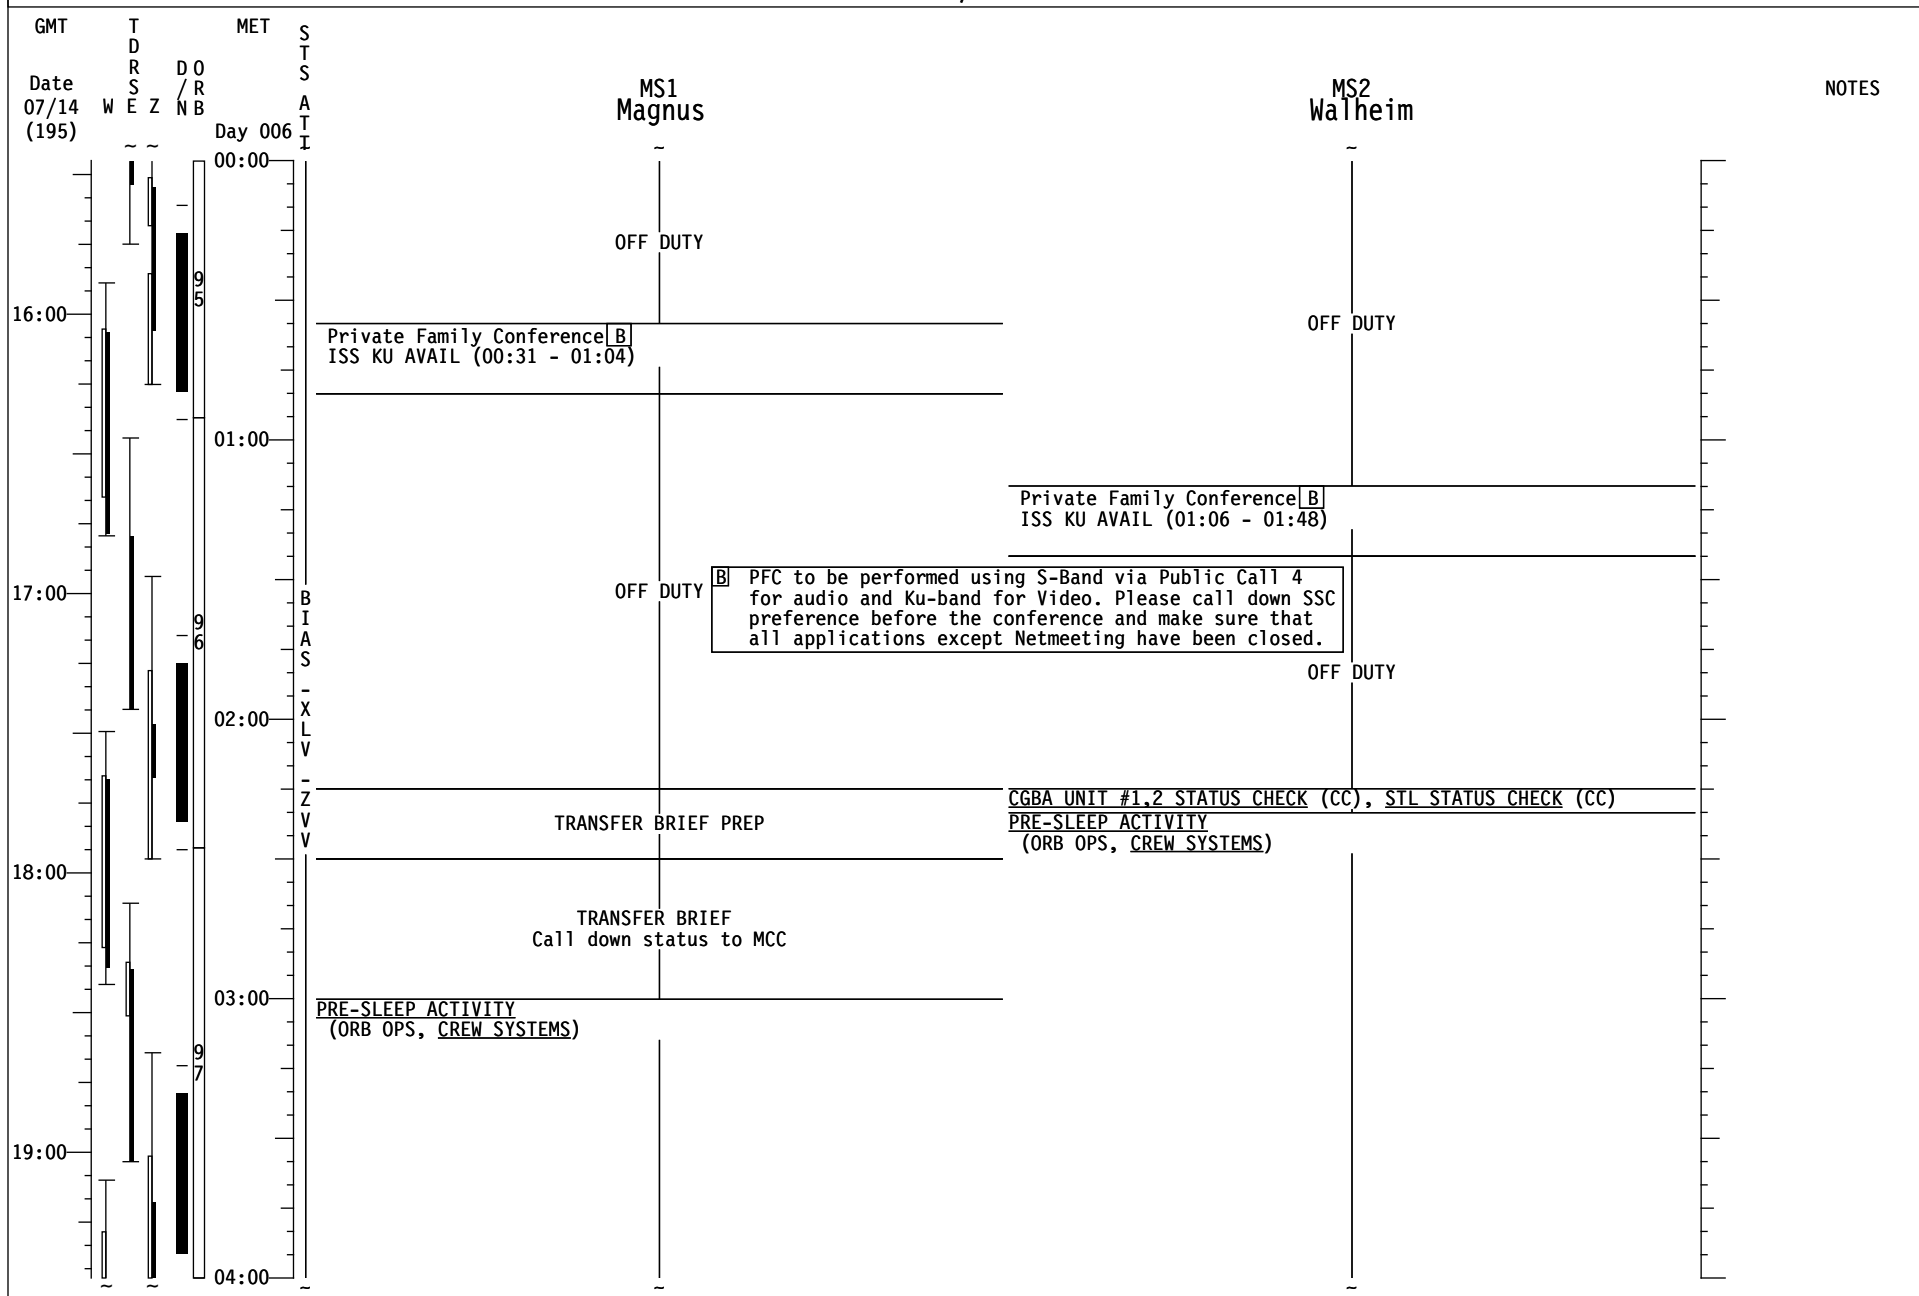

STS-135/ULF7 FD07