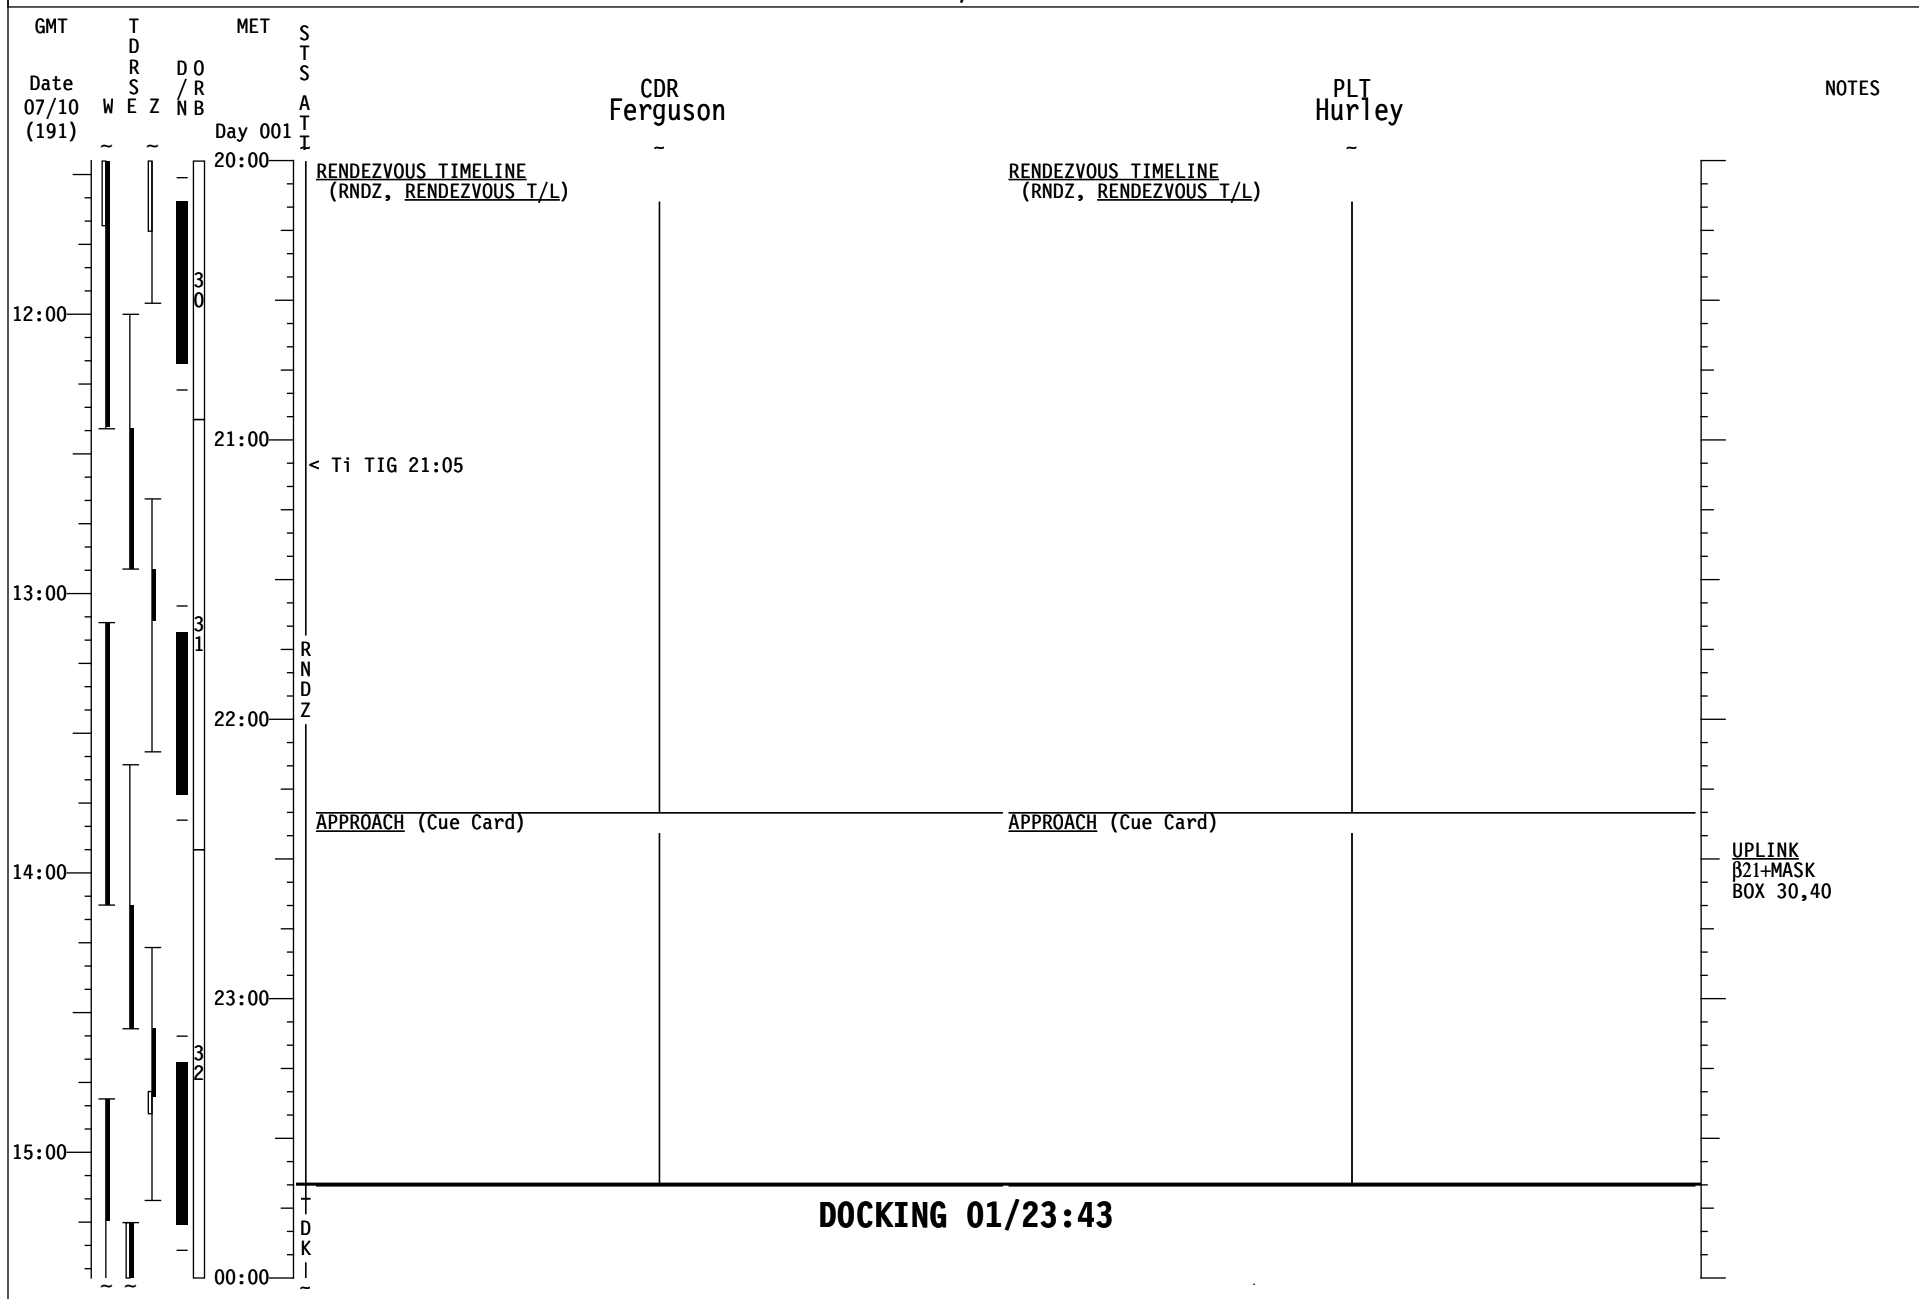

STS-135/ULF7 FD03