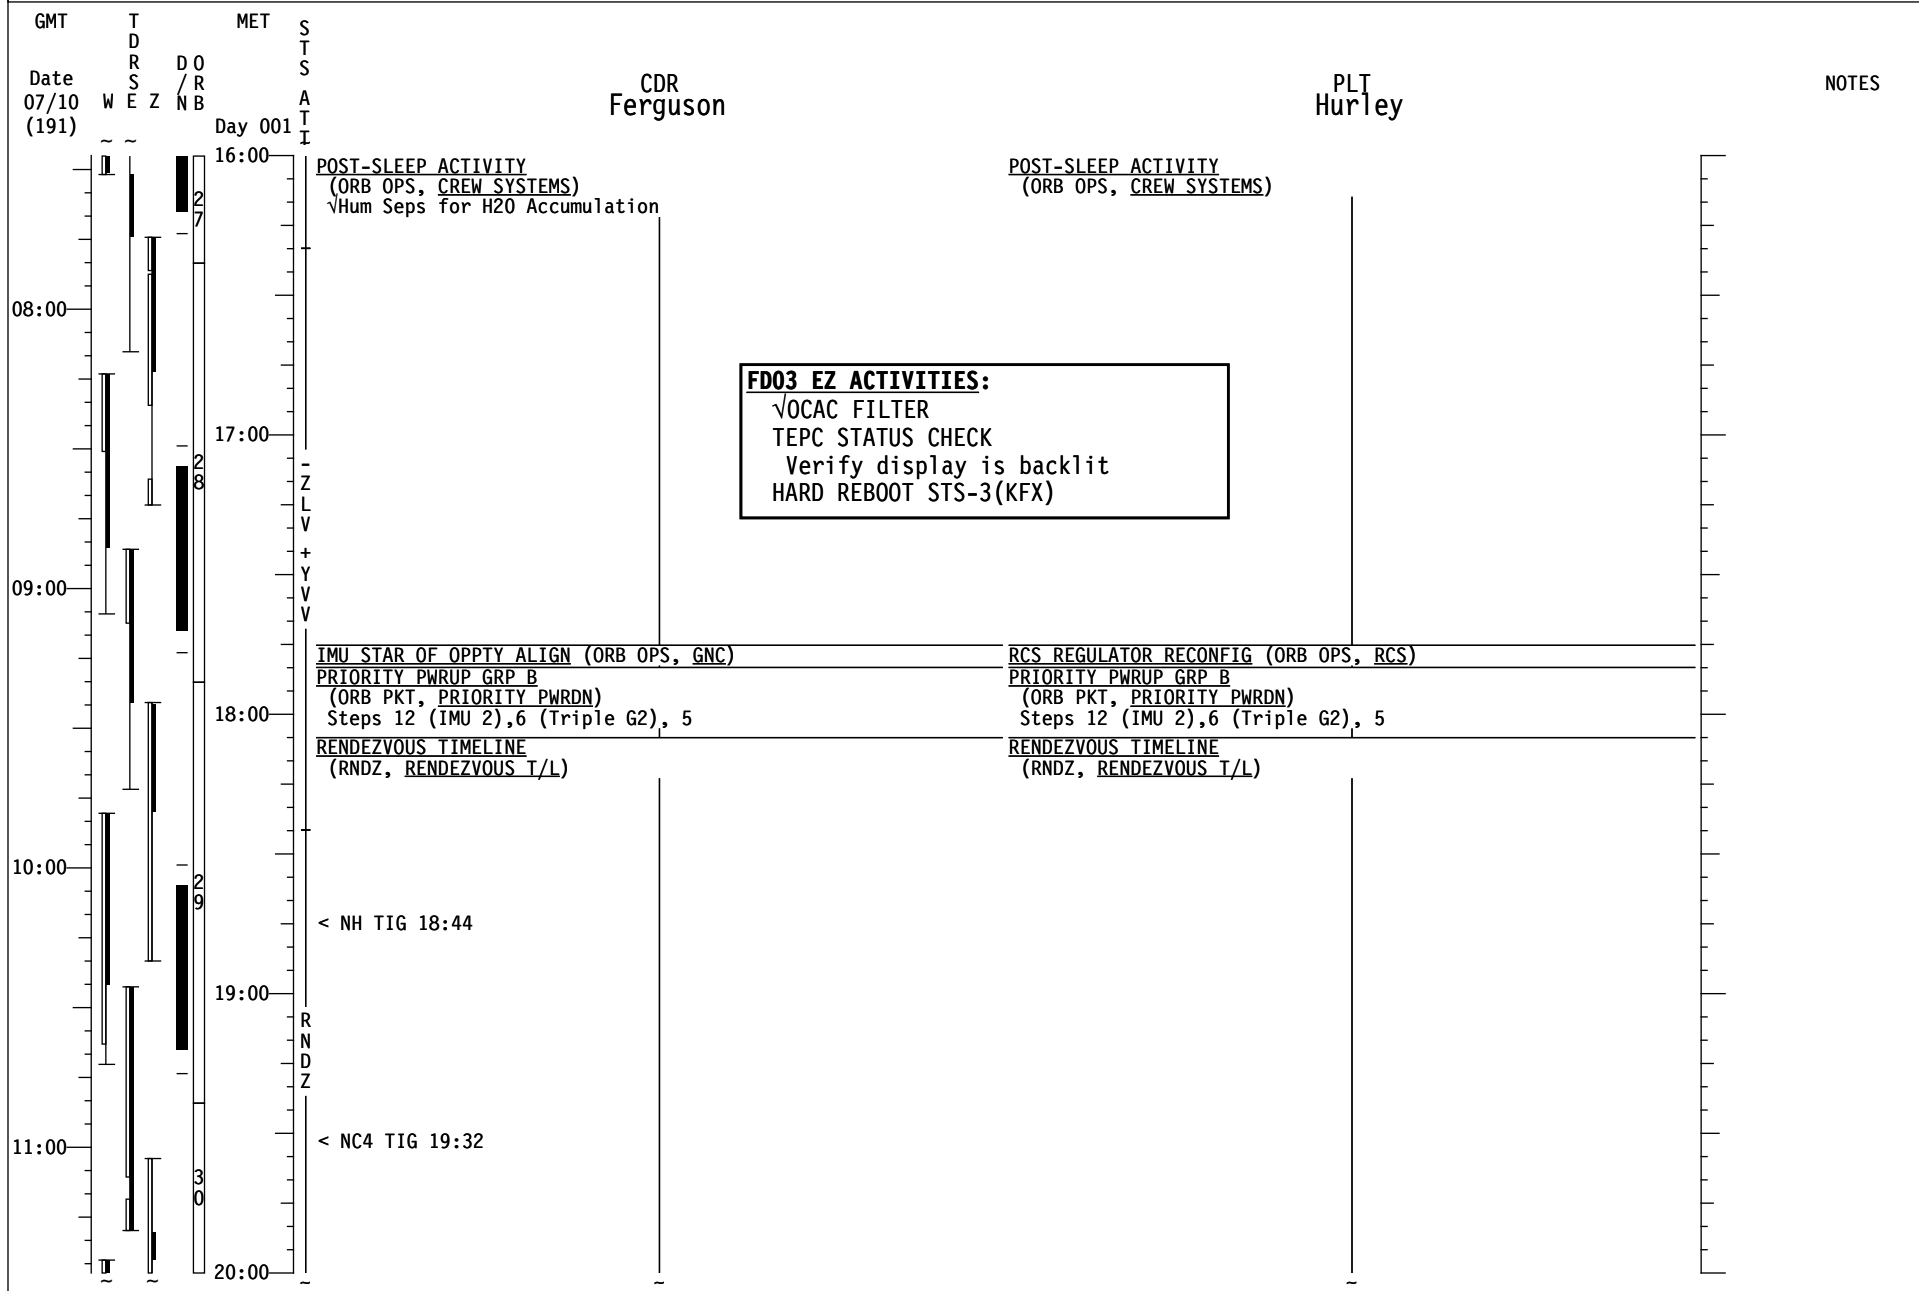

STS-135/ULF7 FD03