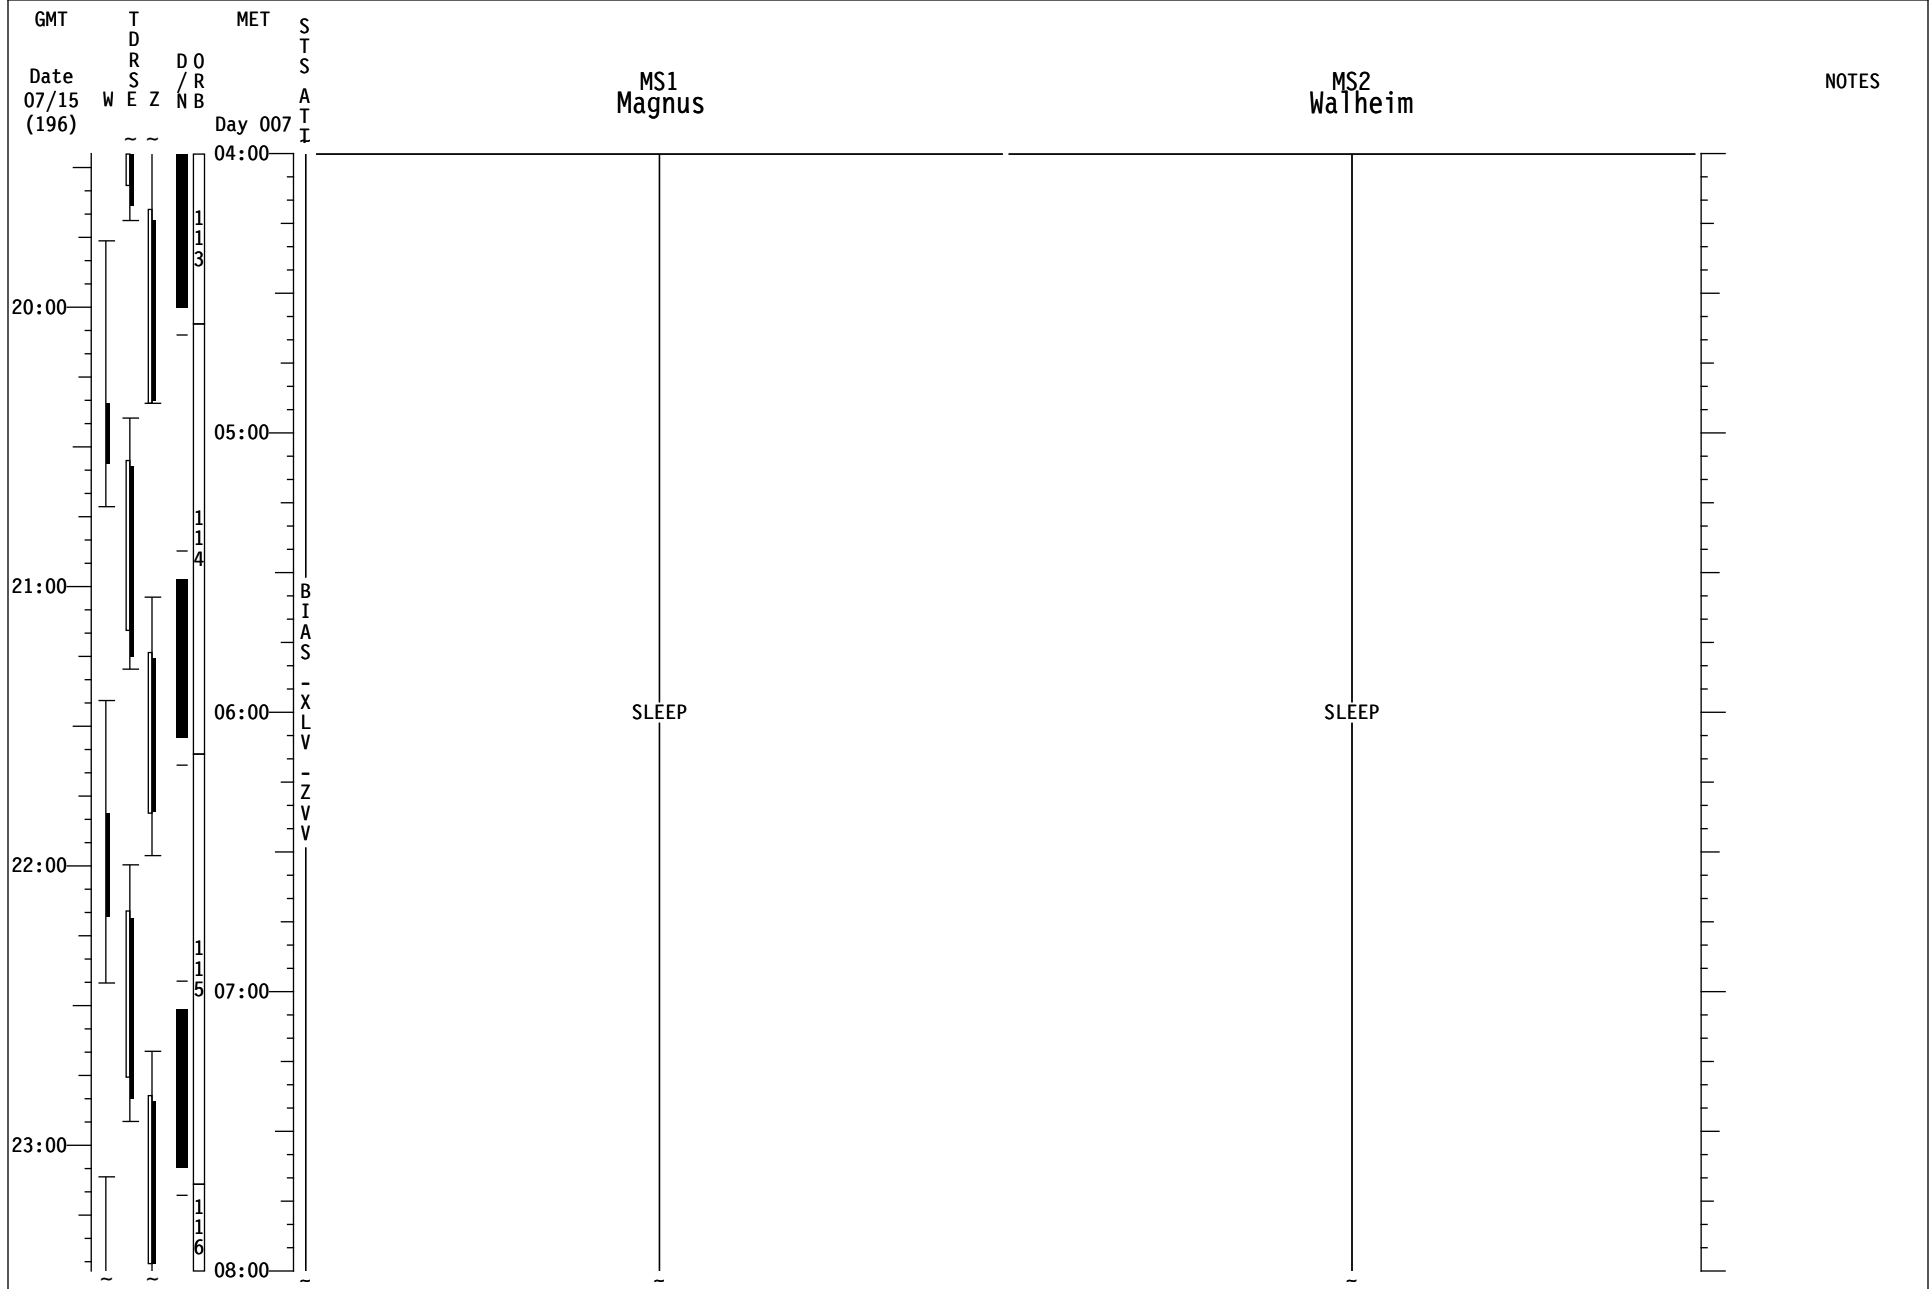

STS-135/ULF7 FD08

CREW WAKE @ 07/12:00

STS-135/ULF7 FD08

STS-135/ULF7 FD08

STS-135/ULF7 FD08

STS-135/ULF7 FD08

STS-135/ULF7 FD09

GMT	T D R S W E Z	MET Day 007	S T S A T I	CDR Ferguson	PLT Hurley	NOTES
07/16 (197)						
12:00	1118			<u>MYCO BODY SAMPLE COLLECTION</u> (ASSY OPS, <u>PAYLOADS</u>) At step 6.1, hand Myco Kit to FE-3, FE-5 or FE-6 for MELFI insertion	<u>MYCO BODY SAMPLE COLLECTION</u> (ASSY OPS, <u>PAYLOADS</u>) At step 6.1, hand Myco Kit to FE-3, FE-5 or FE-6 for MELFI insertion	
04:00				<u>POST-SLEEP ACTIVITY</u> (ORB OPS, <u>CREW SYSTEMS</u>)	<u>POST-SLEEP ACTIVITY</u> (ORB OPS, <u>CREW SYSTEMS</u>)	
				<div style="border: 1px solid black; padding: 5px; width: fit-content; margin: auto;"> FD09 EZ ACTIVITIES: ✓OCAC FILTER ✓MDDK DUCT SCREEN <u>TEPC (ORB OPS, CREW SYSTEMS)</u> CHECK STATUS HARD REBOOT STS-3(KFX) </div>		
05:00	1119					
06:00	1120			VISION EXAM- Retrieve Visual Acuity Charts from MAK, TBD. Complete Exam and Questionnaire with uncorrected vision and corrected vision, if perscribed.	L17 Check MCIU filter screen VISION EXAM- Retrieve Visual Acuity Charts from MAK, TBD. Complete Exam and Questionnaire with uncorrected vision and corrected vision, if perscribed.	
				<u>IMU STAR OF OPPTY ALIGN (ORB OPS, GNC)</u>	<u>CWC-I FILL (ORB OPS, ECLS)</u> Fill CWC-I #3 Perform Parts D & E Ref. MSG XXX	
07:00	1121			TRANSFER OPS Ref. MPLM Transfer Lists and MSG XXX	<u>CWC-I FILL (ORB OPS, ECLS)</u> Fill CWC-I #4 Perform Parts D & E Ref. MSG XXX	
					<u>CWC-I FILL (ORB OPS, ECLS)</u> Fill CWC-I #5 Perform Parts D & E Ref. MSG XXX	
16:00	1121				CWC-I TRANSFER Transfer 3 CWC-Is to ISS	
				TRANSFER OPS Ref. MPLM Transfer Lists and MSG XXX		