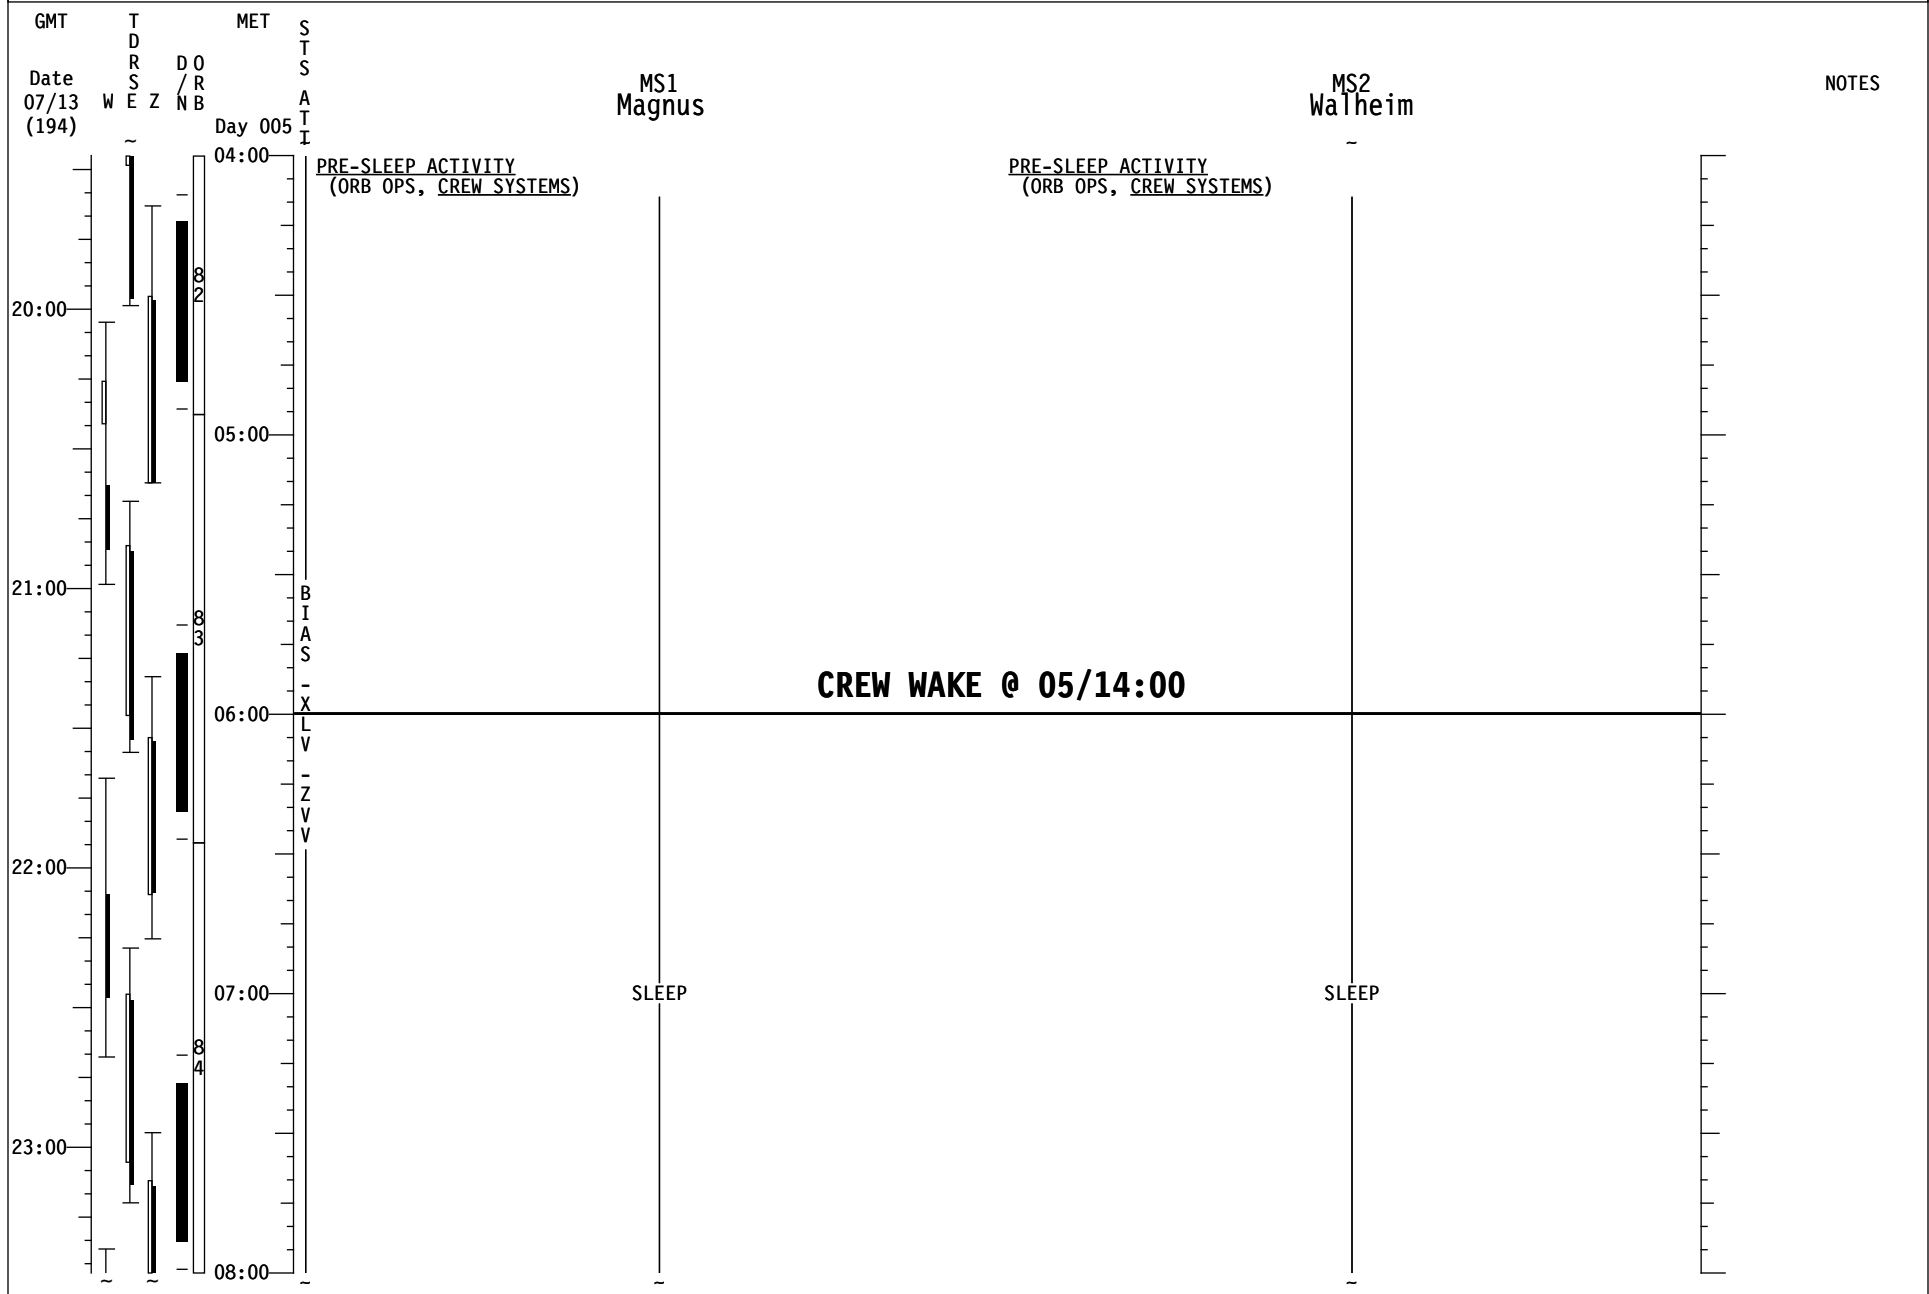

STS-135/ULF7 FD06