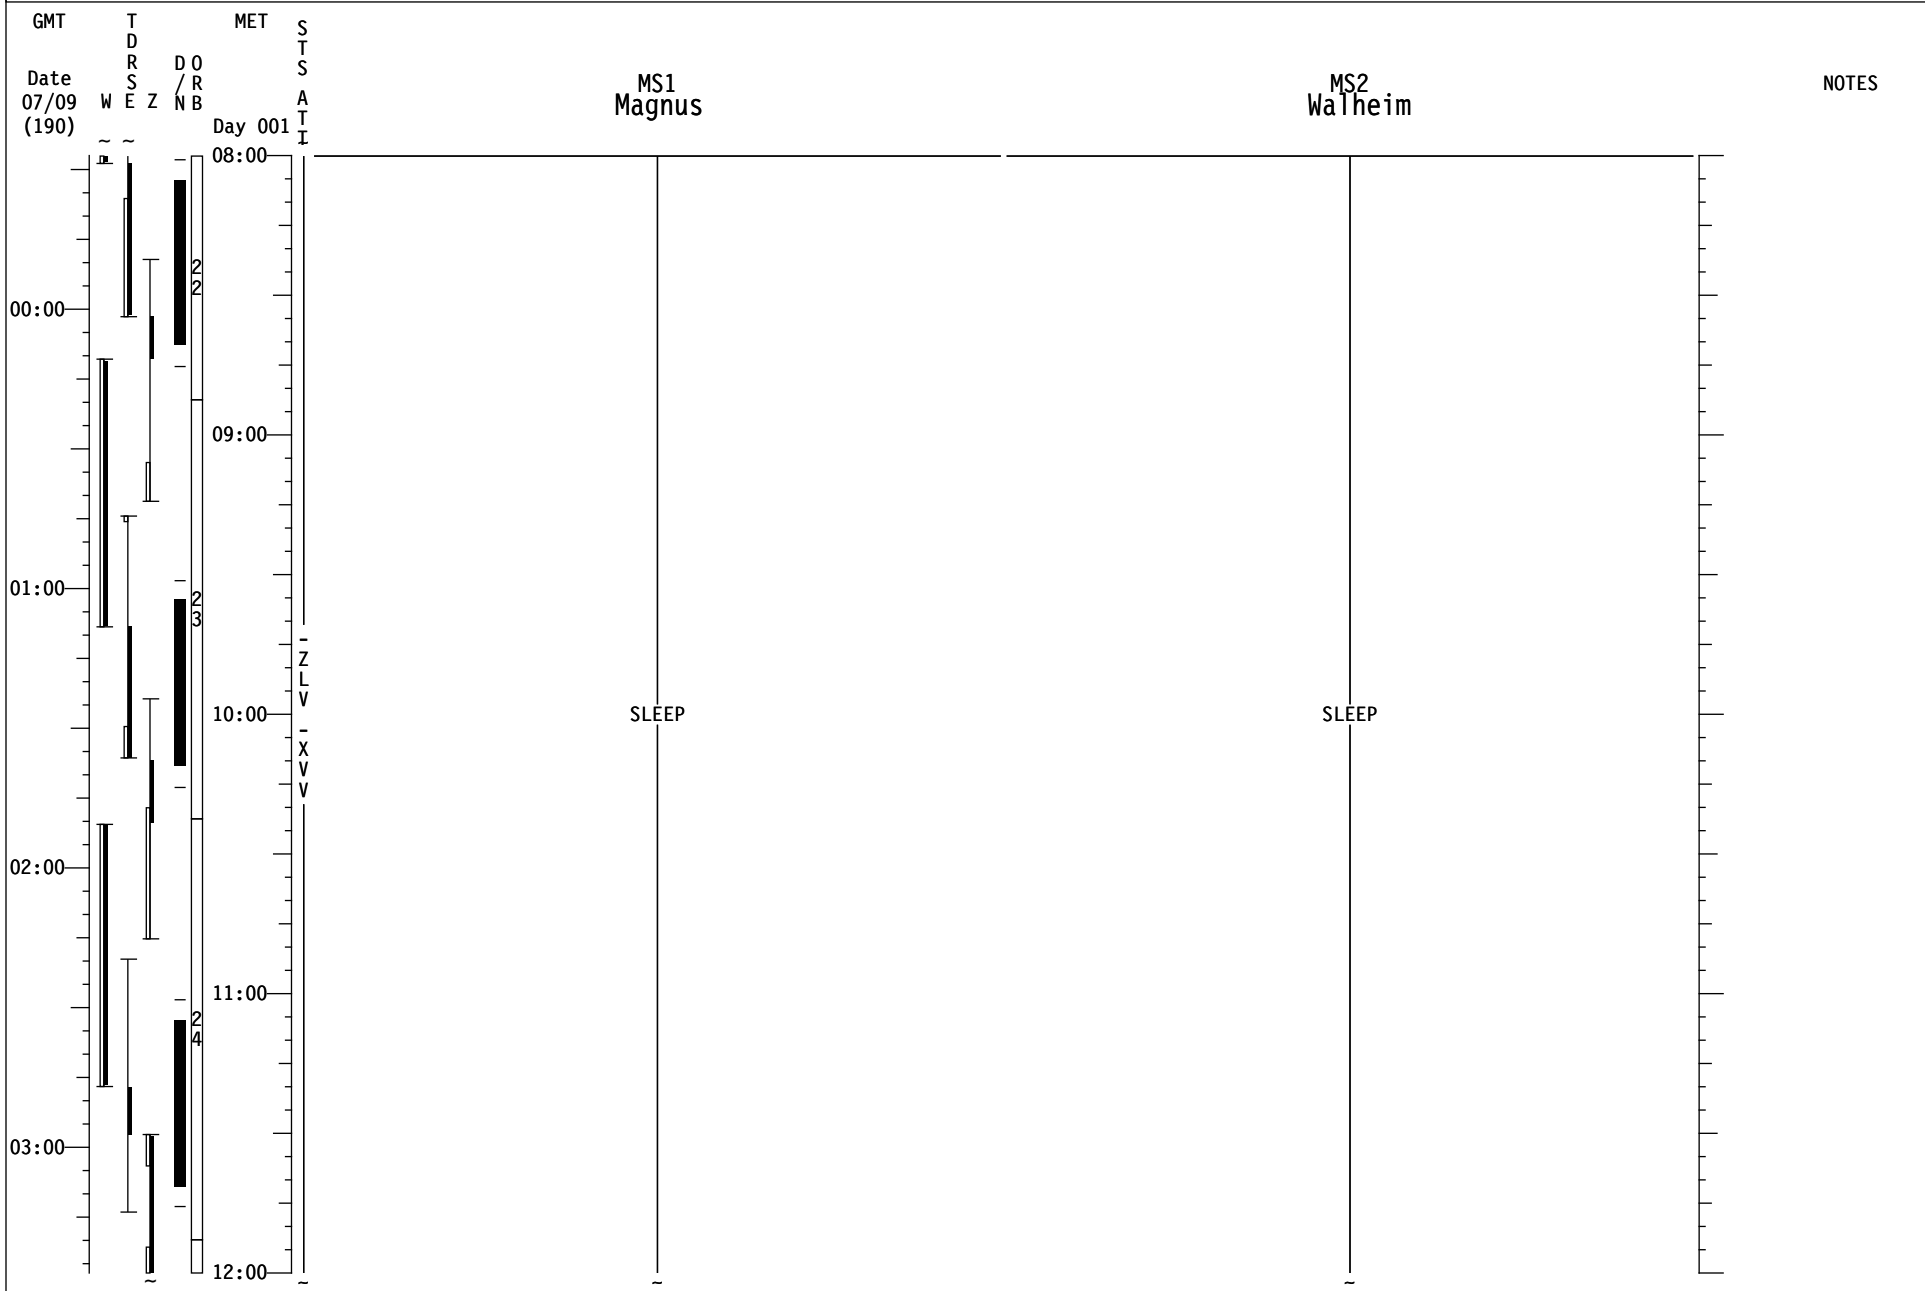

STS-135/ULF7 FD02