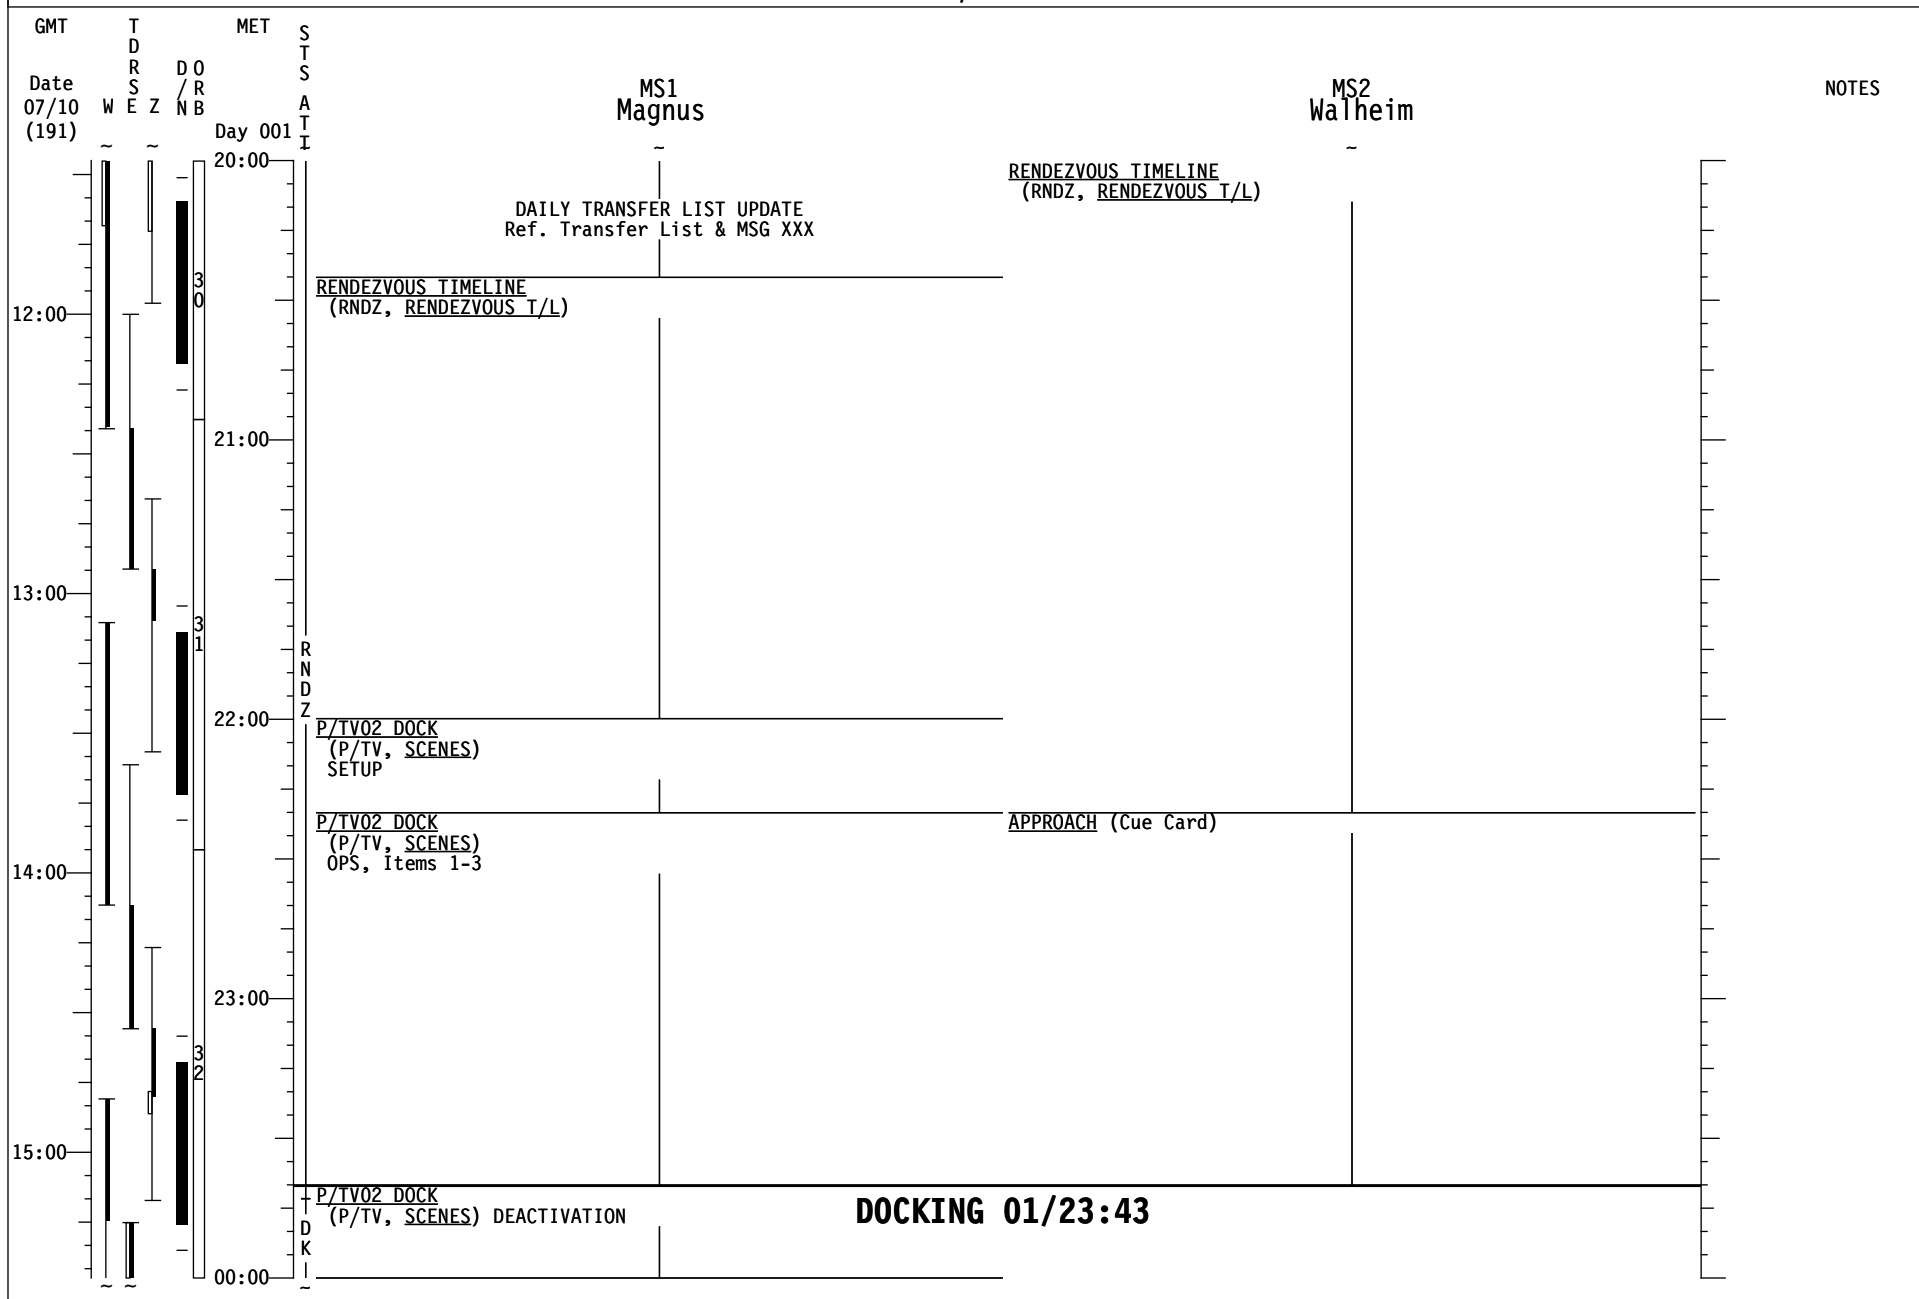

STS-135/ULF7 FD03