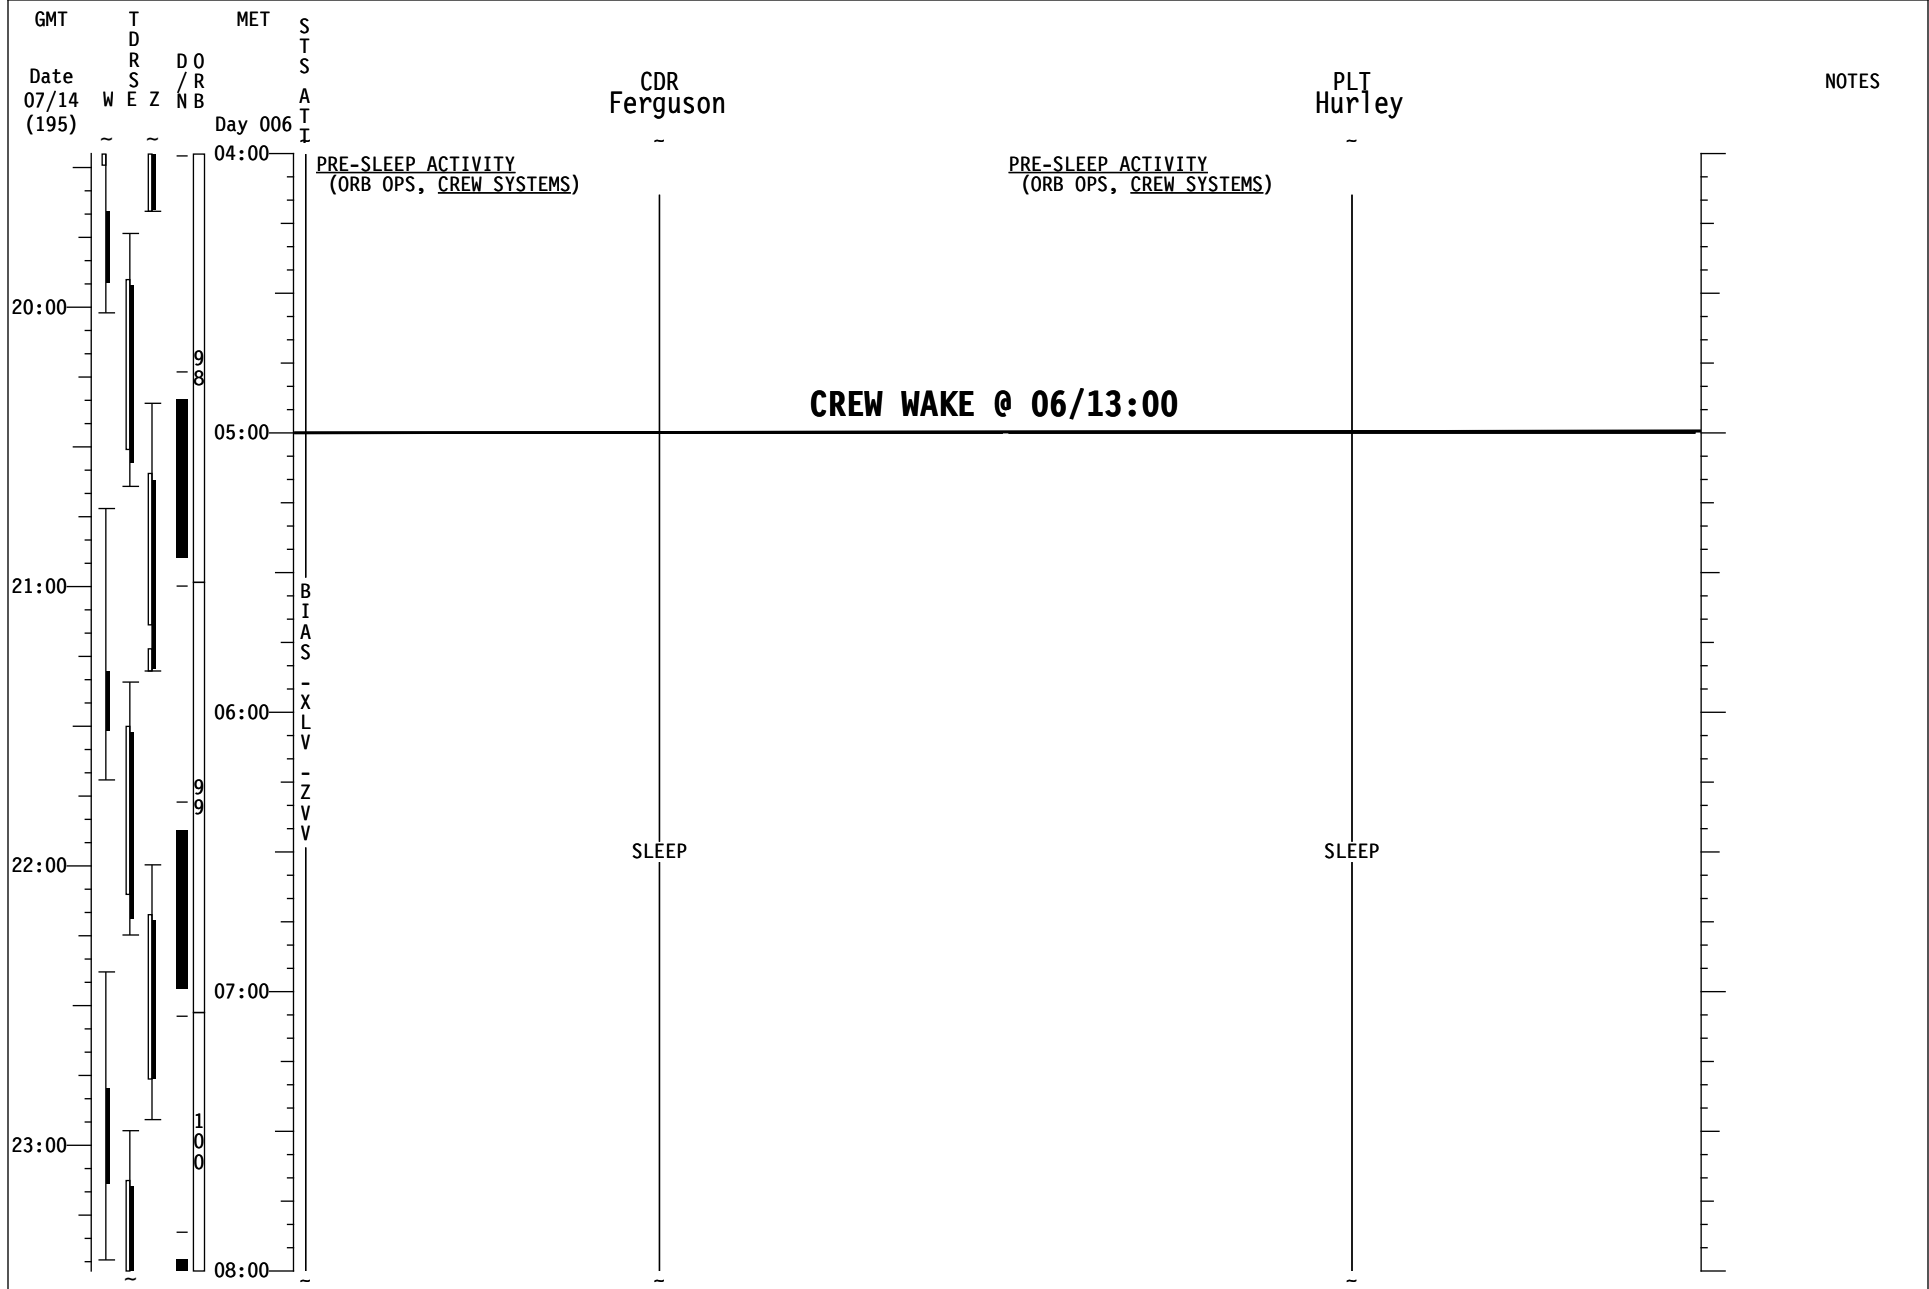

STS-135/ULF7 FD07