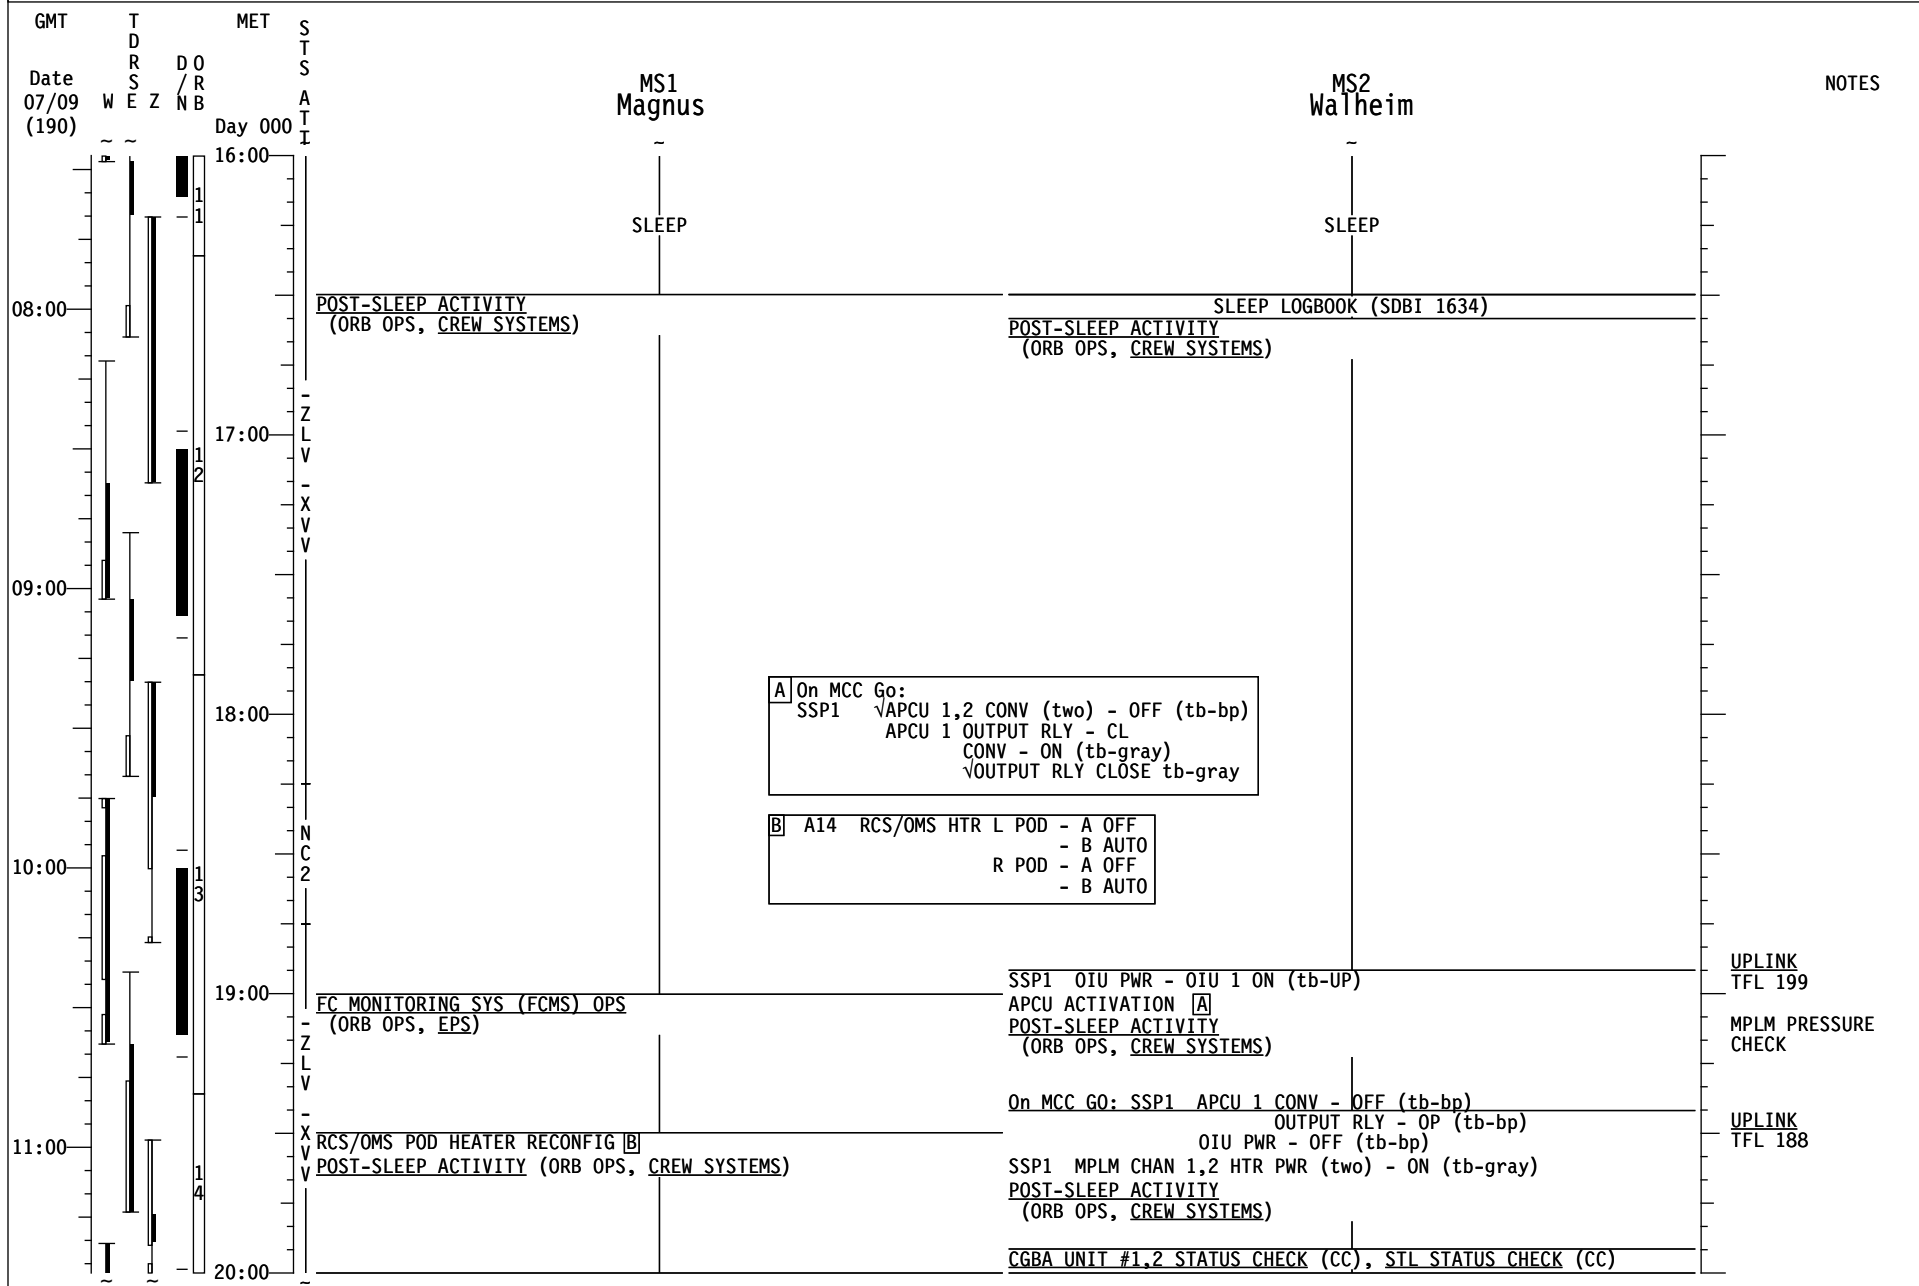

STS-135/ULF7 FD02