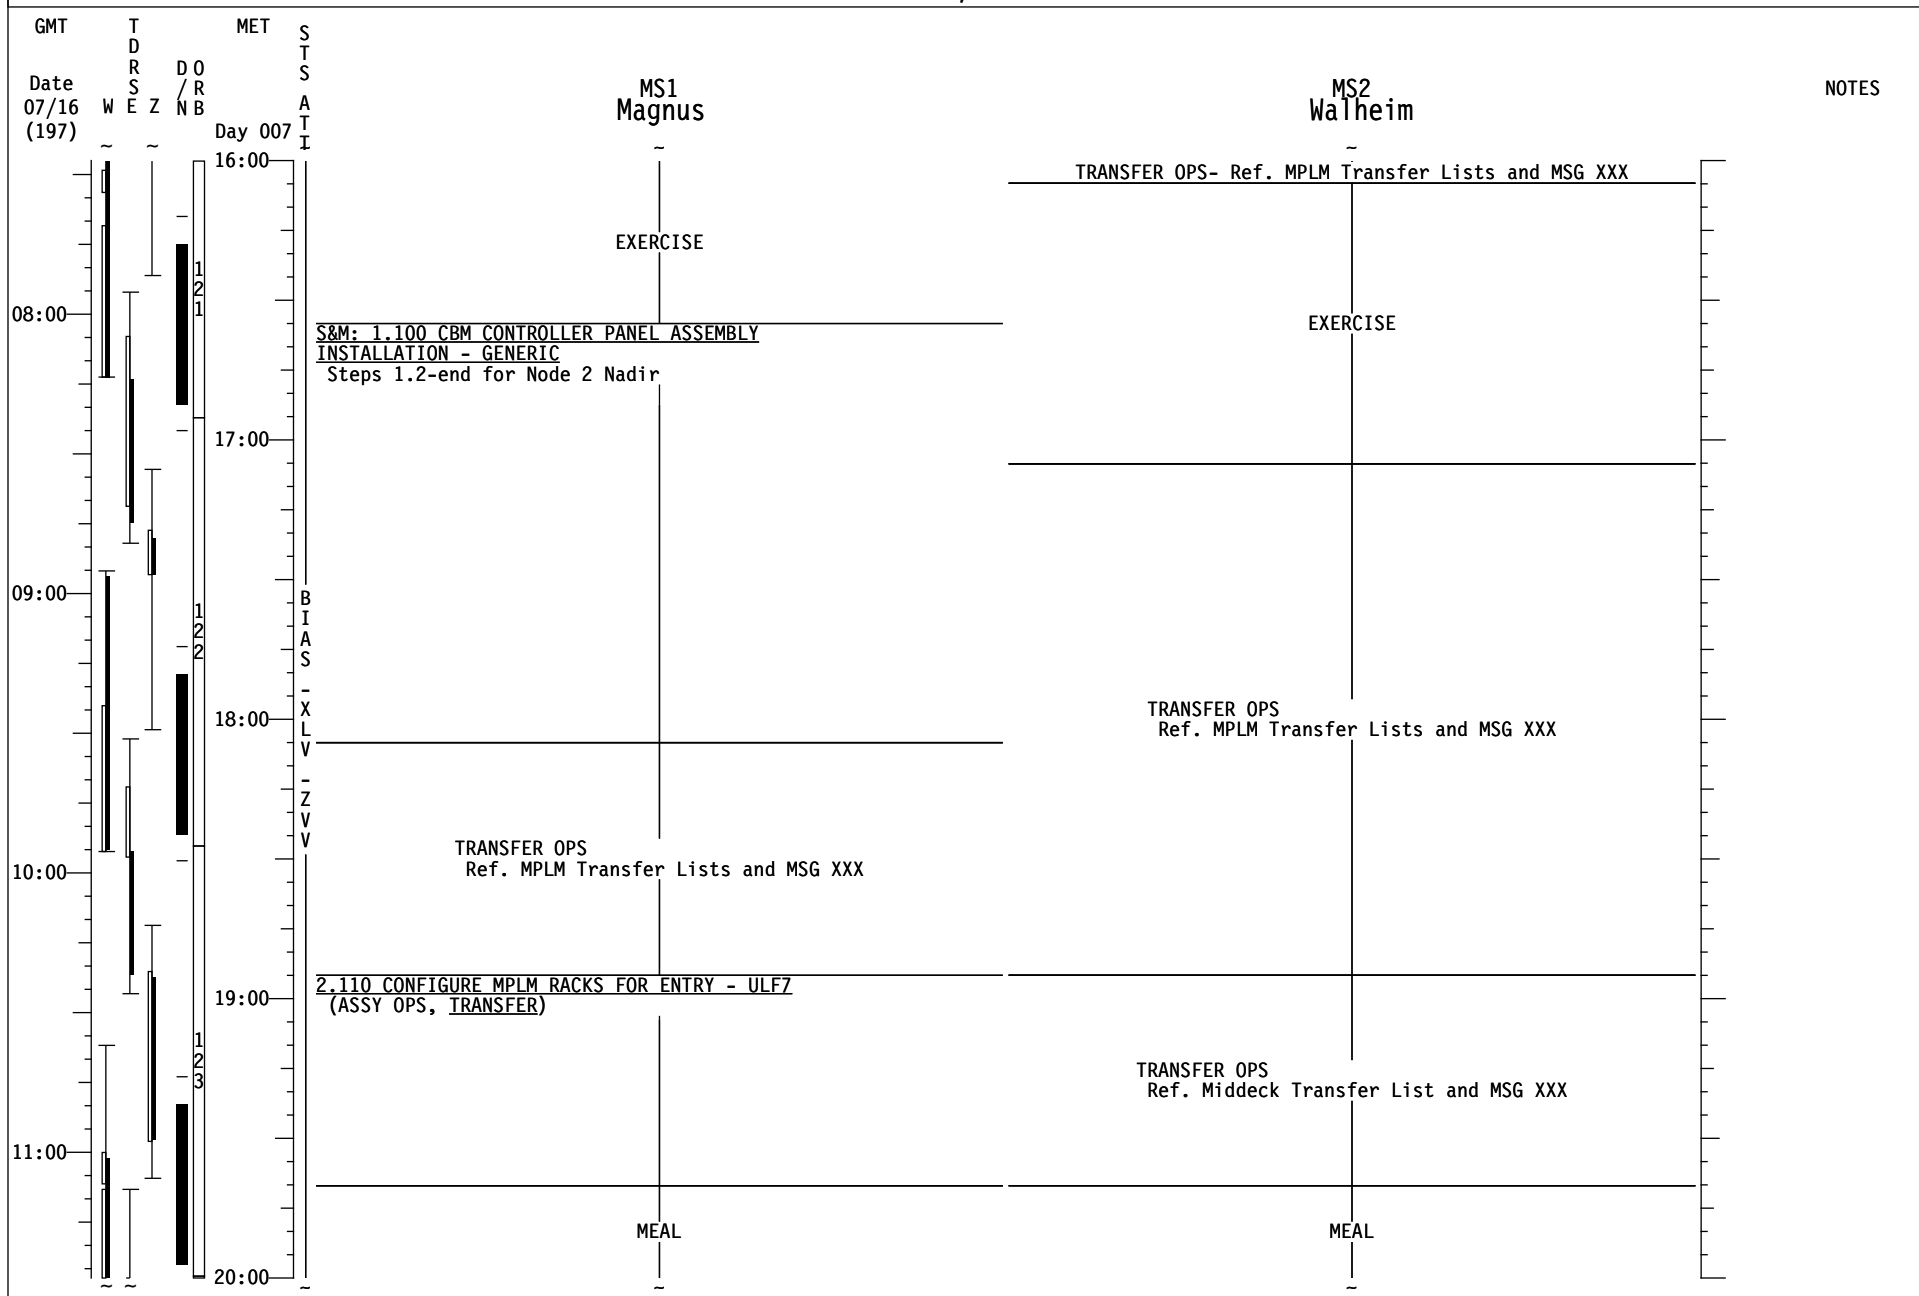

STS-135/ULF7 FD09