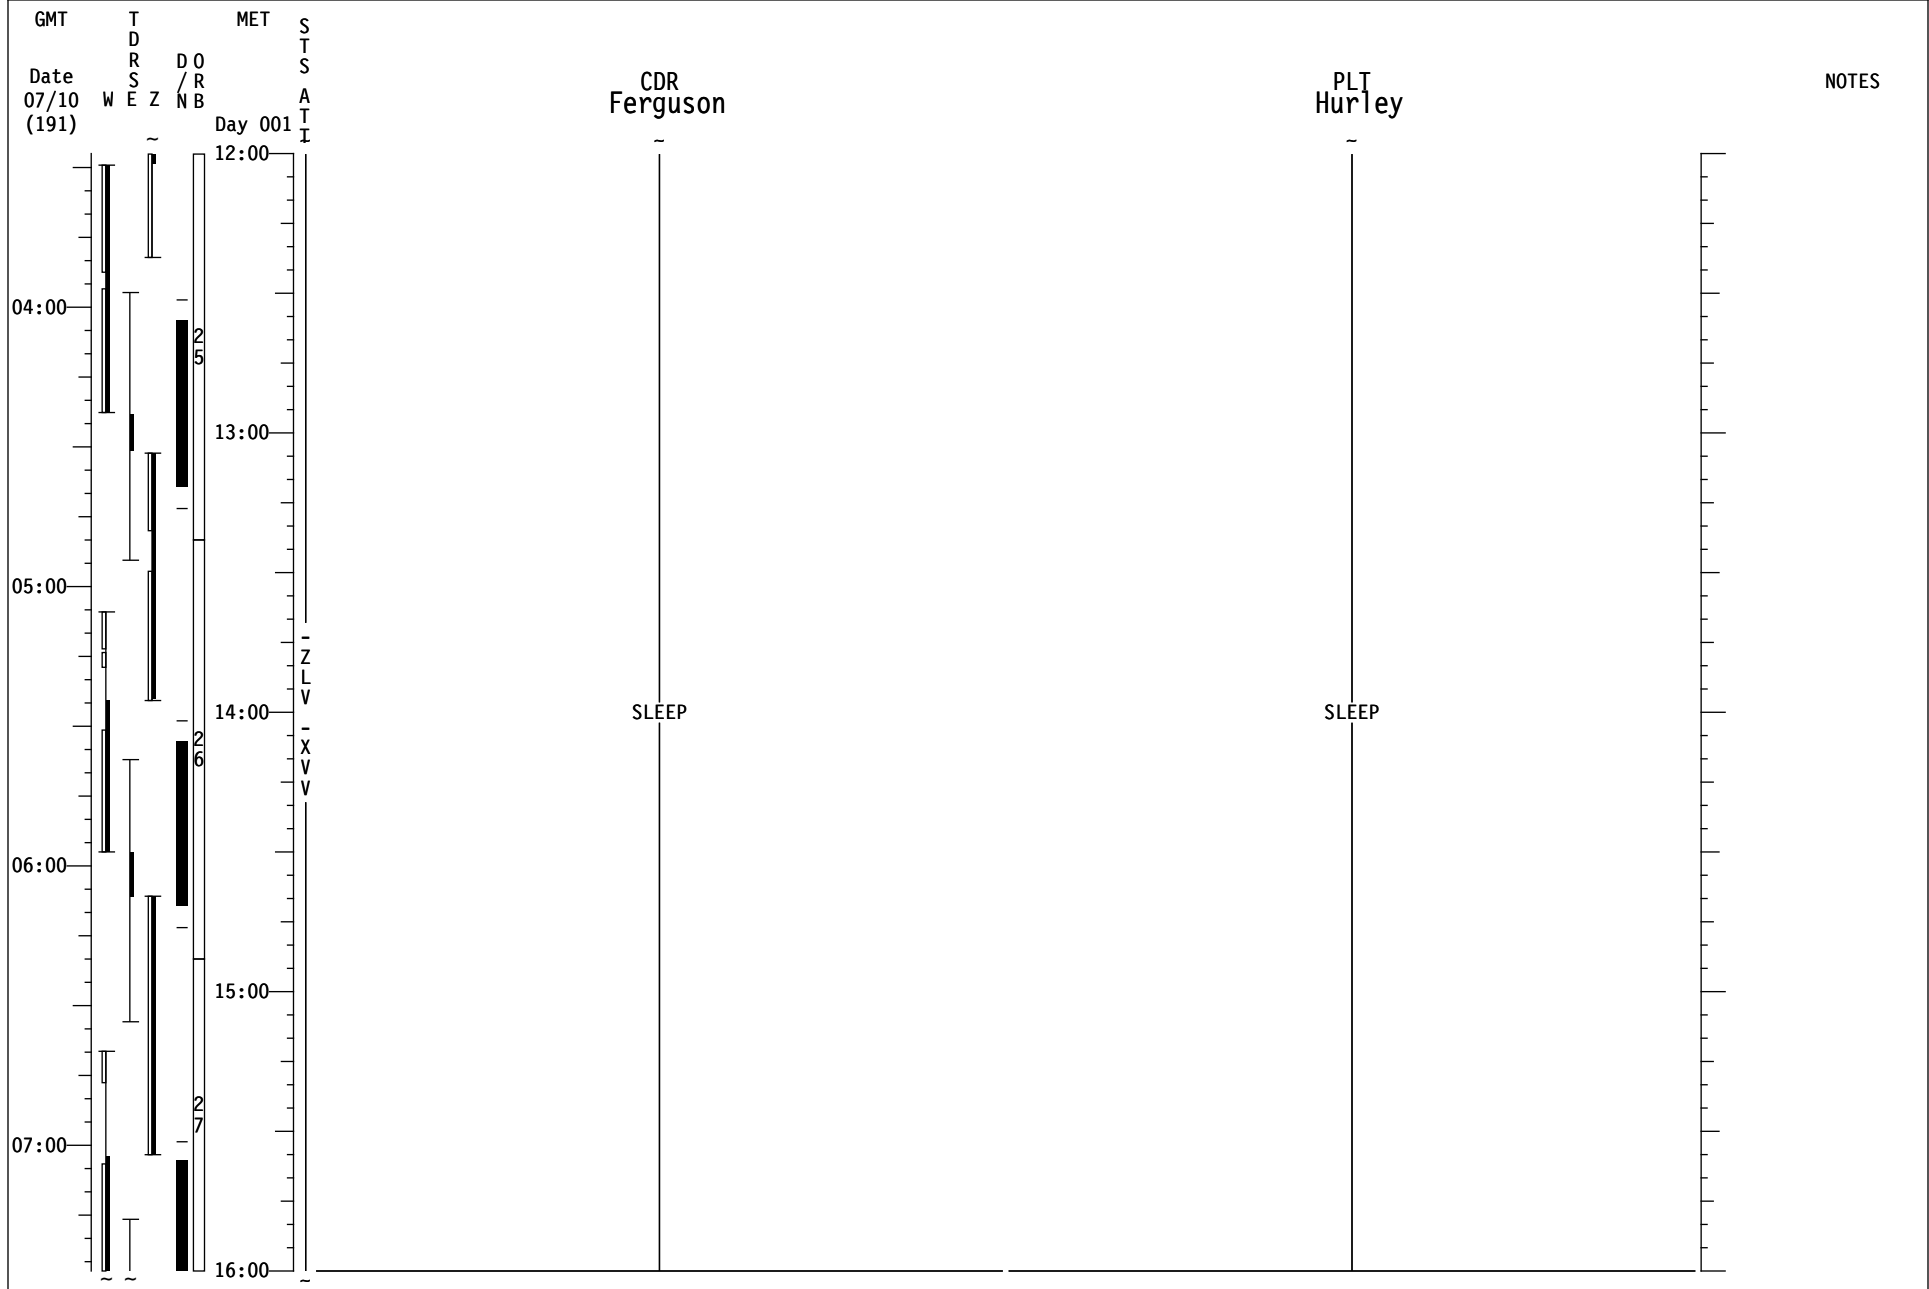

STS-135/ULF7 FD02