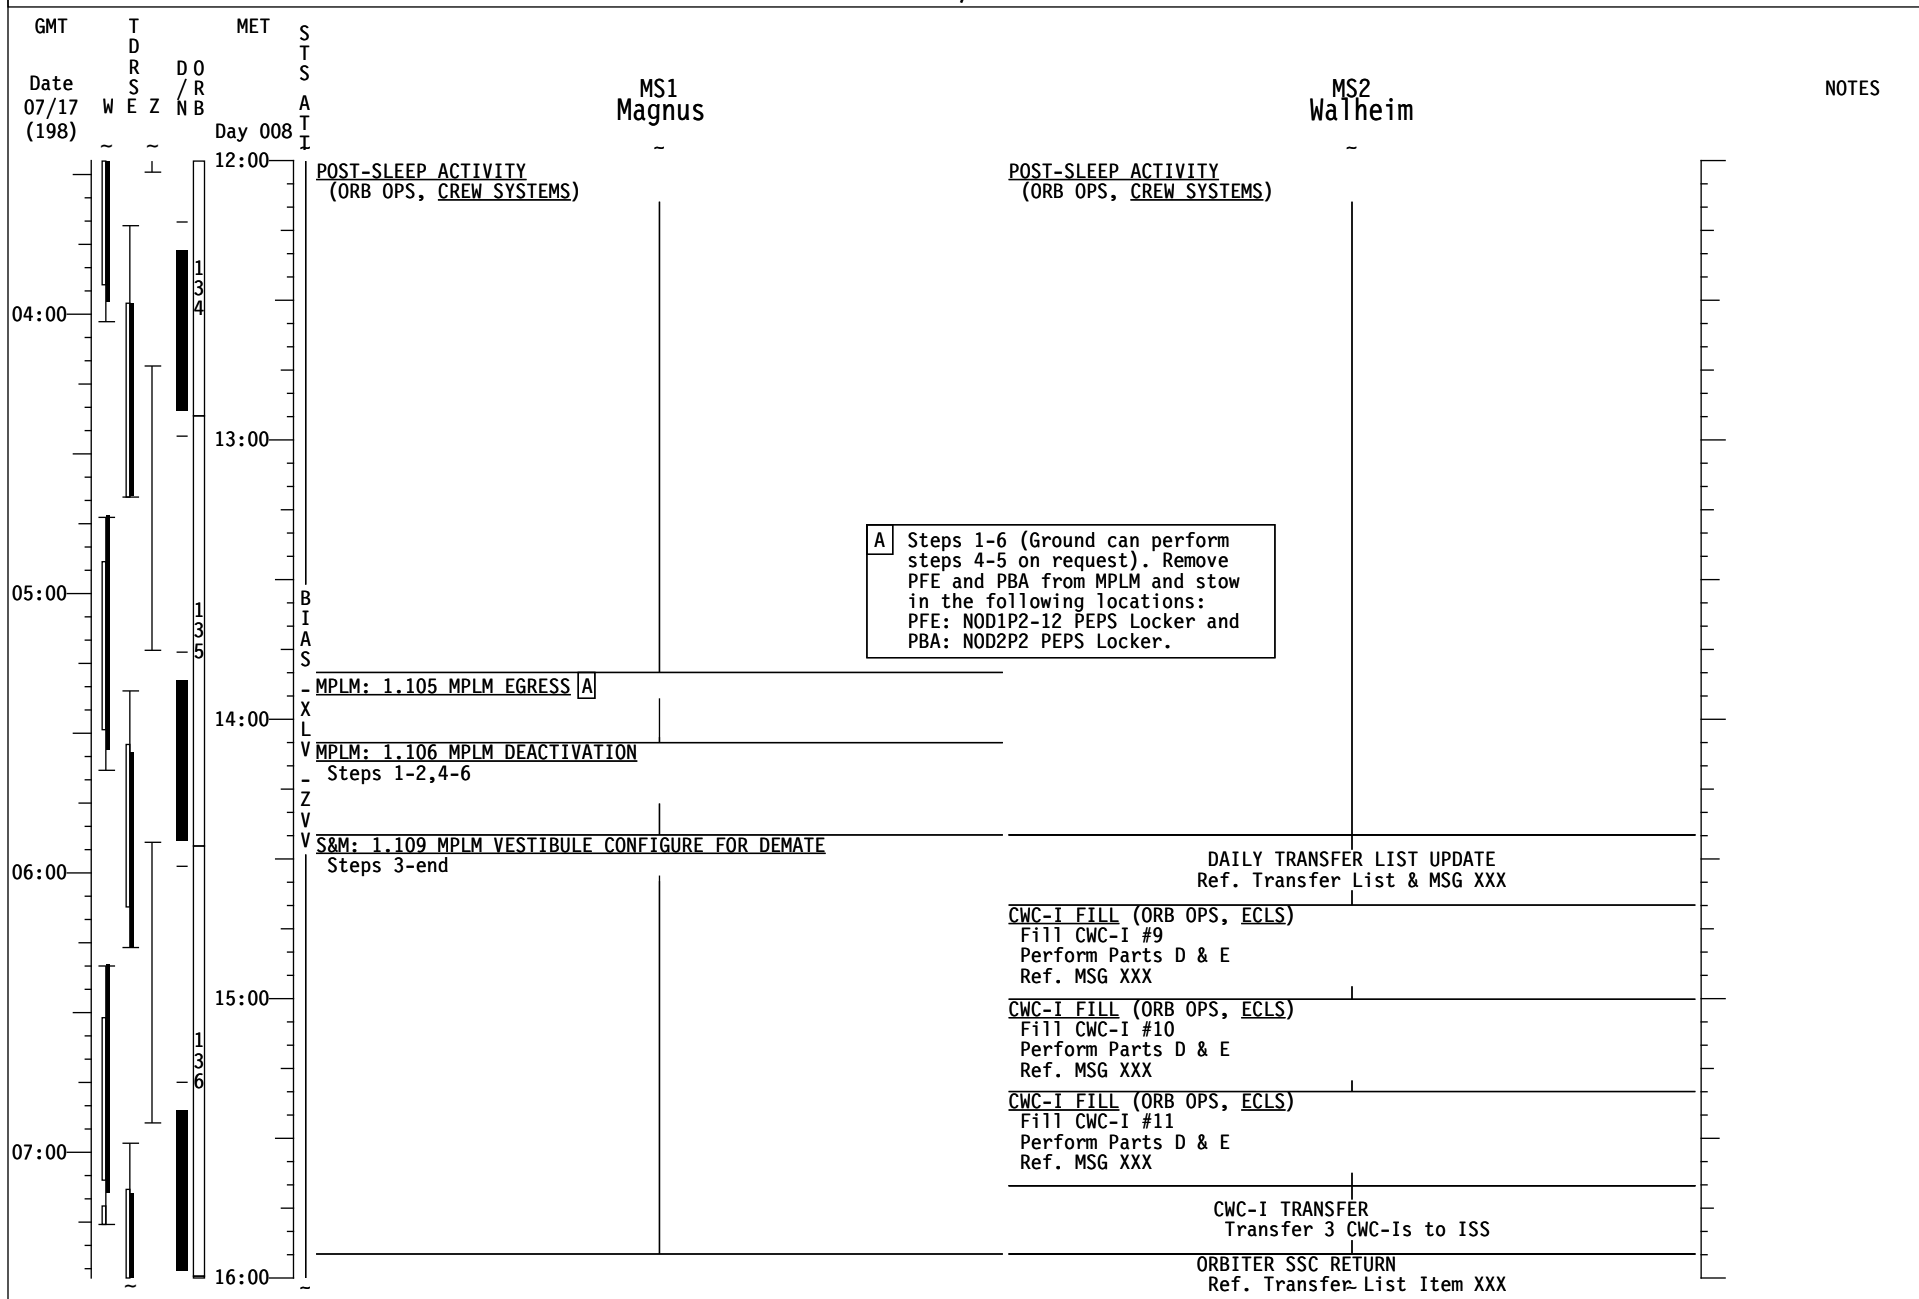

STS-135/ULF7 FD10