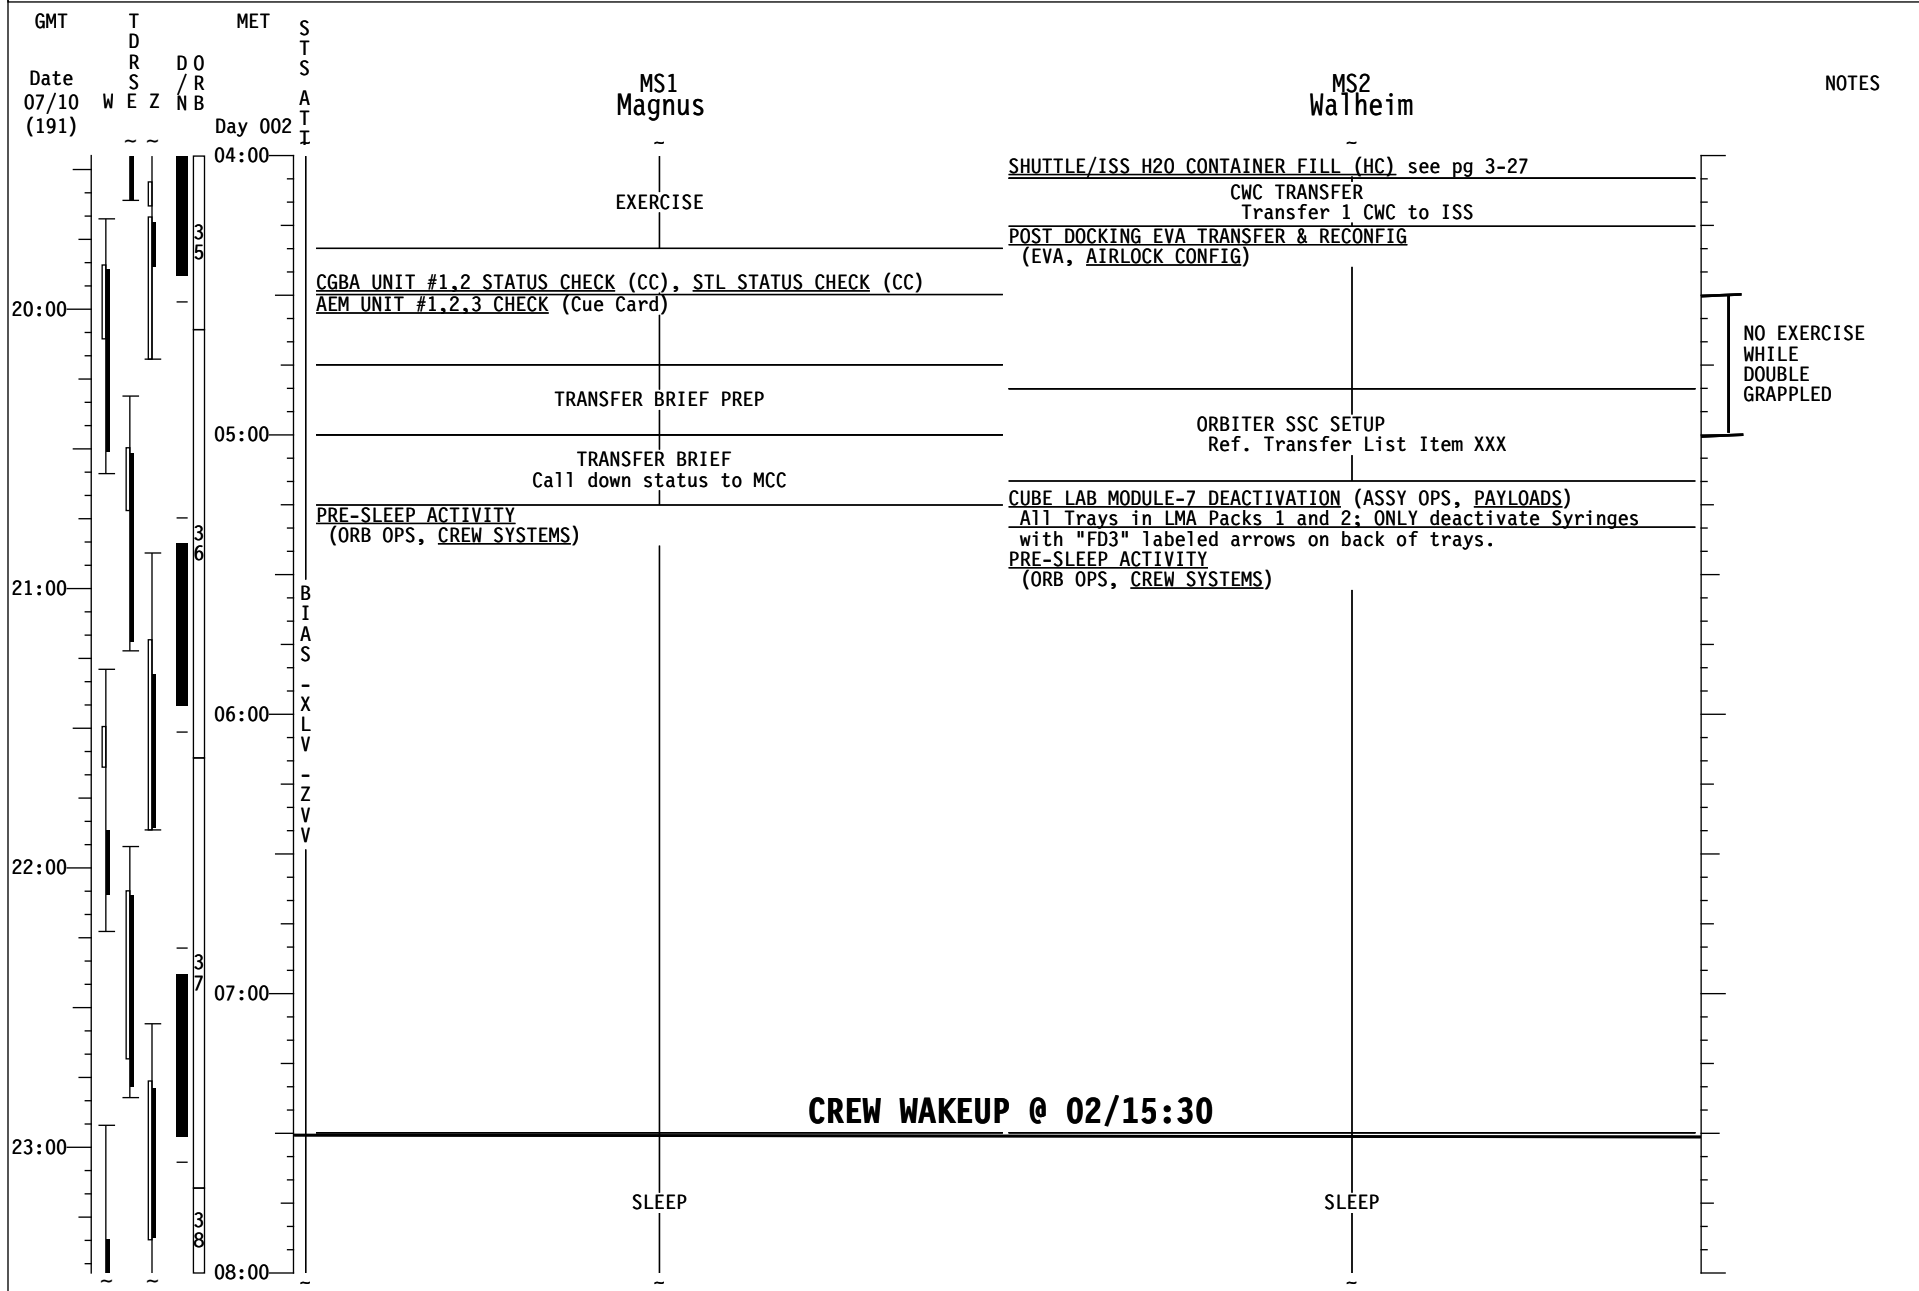

STS-135/ULF7 FD03