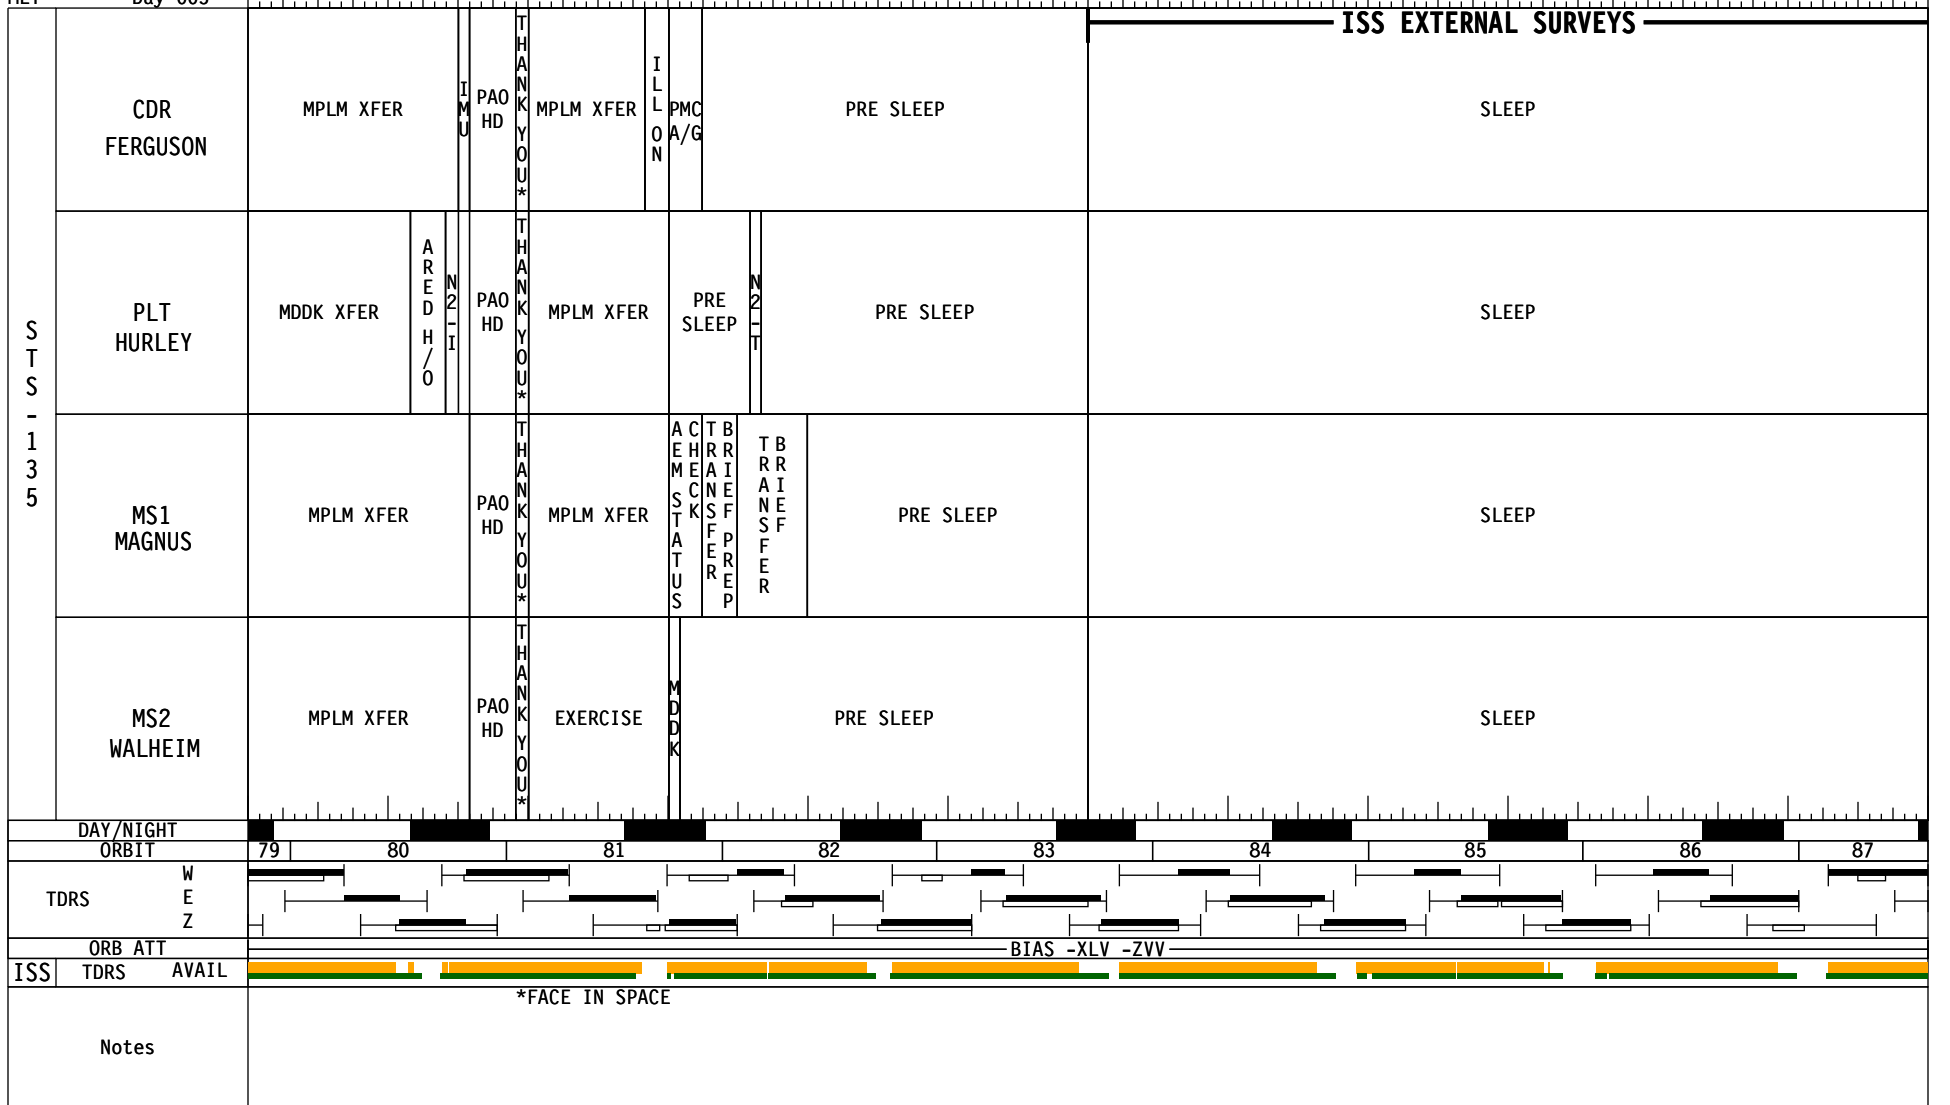

FD06

GMT 07/13/11 (194)

MET Day 005