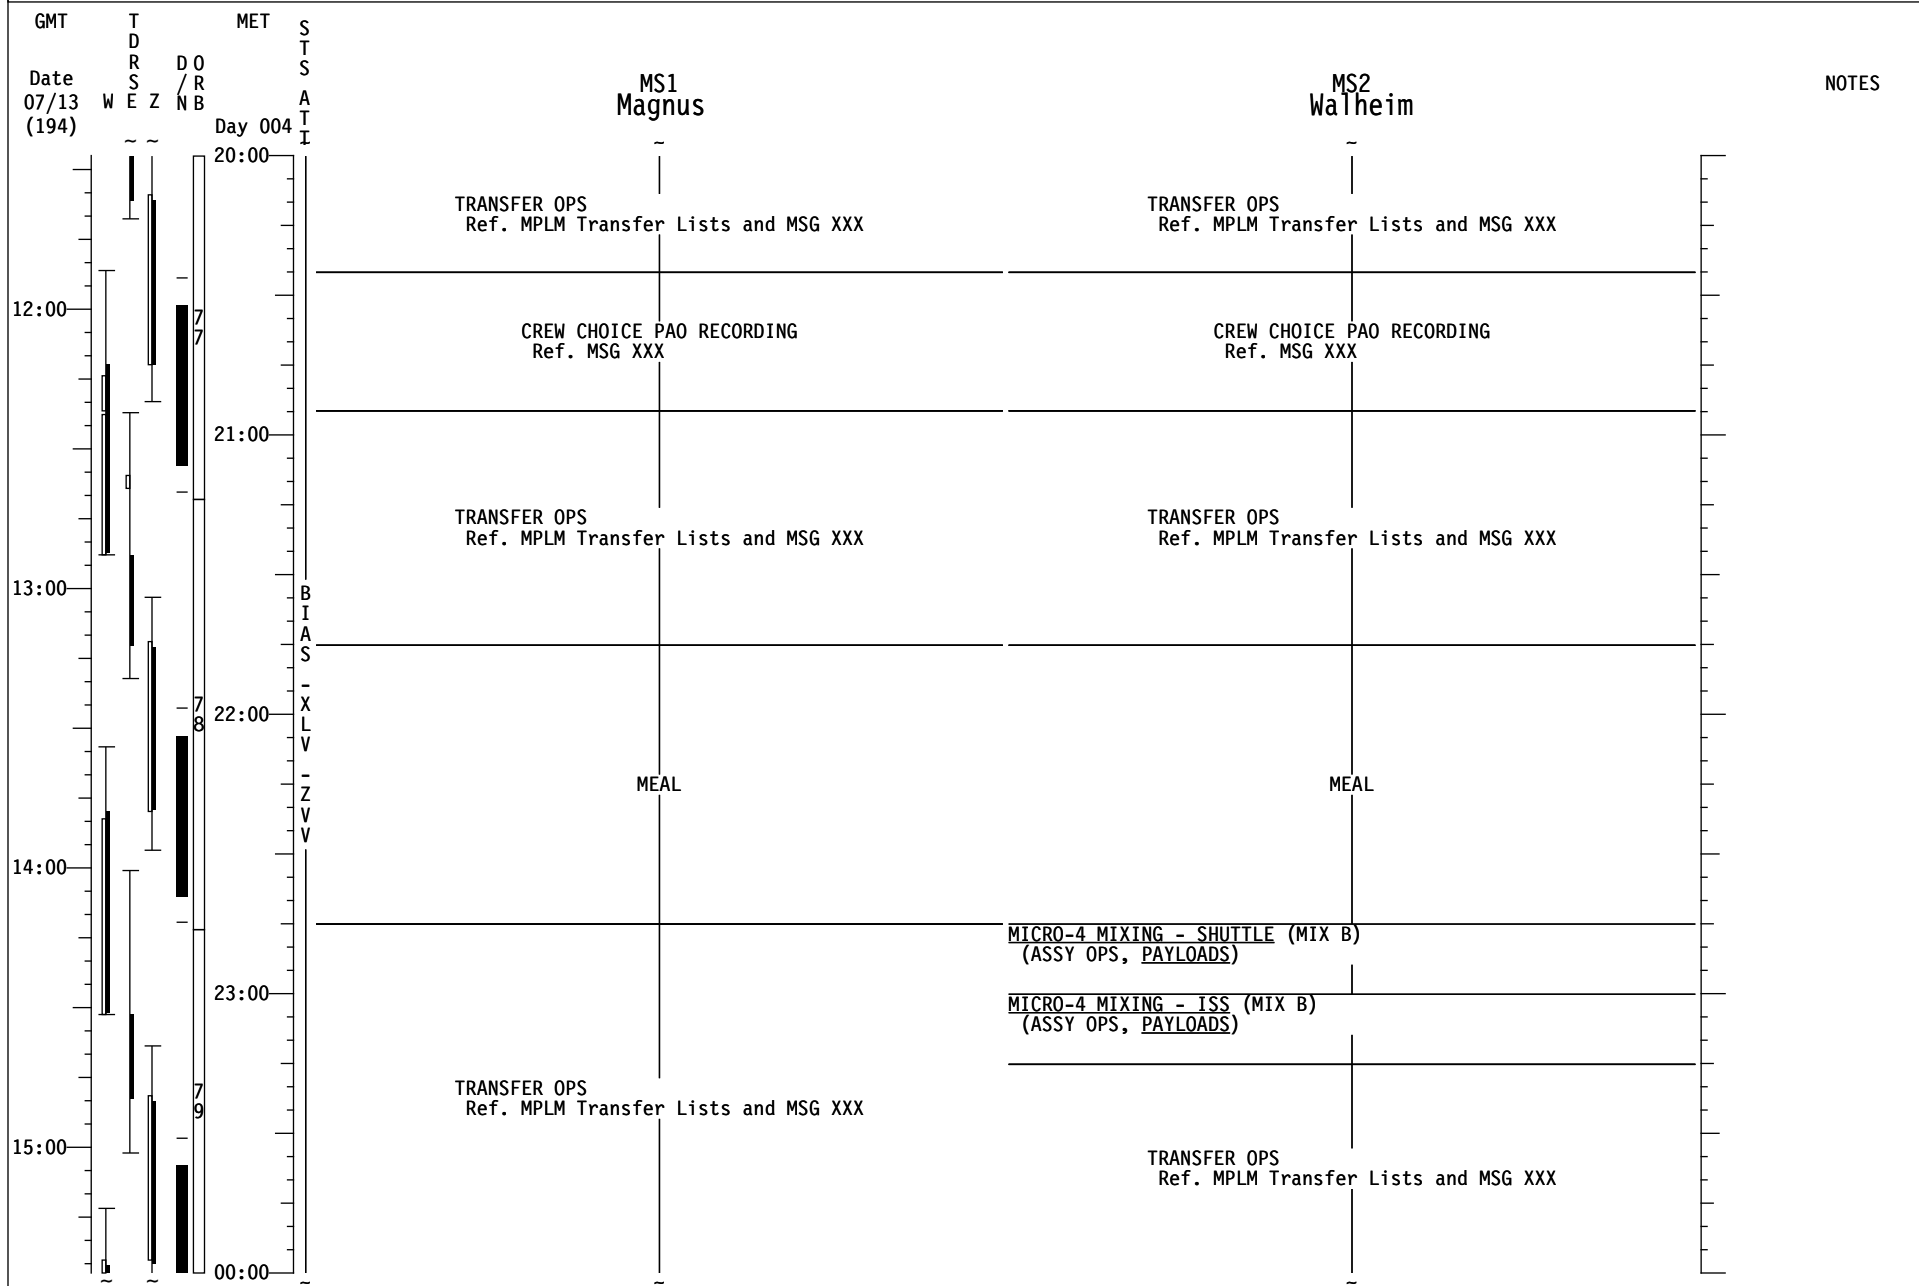

STS-135/ULF7 FD06

STS-135/ULF7 FD06

GMT	TDRS W E Z	MET Day 005	S T S A T I	CDR Ferguson	PLT Hurley	NOTES
00:00						
16:00				TRANSFER OPS Ref. MPLM Transfer Lists and MSG XXX	TRANSFER OPS Ref. Middeck Transfer List and MSG XXX	
				<div style="border: 1px solid black; padding: 2px; display: inline-block;"> A) N2 REPRESS USING P/L N2 VLVS (ORB OPS, ECLS) Steps 2-7 MCC will TMBU S/W FDA, H/W FDA already INH. </div>		
					ARED FAMILIARIZATION Ref. MSG XXX	
17:00				<div style="border: 1px solid black; padding: 2px; display: inline-block;"> N2 REPRESS INIT A </div>		
				<div style="border: 1px solid black; padding: 2px; display: inline-block;"> IMU STAR OF OPPTY ALIGN (ORB OPS, GNC) </div>		
				PUBLIC AFFAIRS EVENT ISS KU AVAIL: (01:27 - 01:55)	PUBLIC AFFAIRS EVENT ISS KU AVAIL: (01:27 - 01:55)	
				FACE IN SPACE Ref. MSG XXX ISS KU AVAIL (01:55 - 02:02)	FACE IN SPACE Ref. MSG XXX ISS KU AVAIL (01:55 - 02:02)	
18:00				TRANSFER OPS Ref. MPLM Transfer Lists and MSG XXX	TRANSFER OPS Ref. MPLM Transfer Lists and MSG XXX	
				<div style="border: 1px solid black; padding: 2px; display: inline-block;"> ILLUMINATOR OPS (Cue Card, IV) ILLUMINATOR ON - A,D </div>		
				CHECK ISS AIRLOCK ATU CONFIG L9 PAYLOAD STATION A/G (two) - OFF PRIVATE MEDICAL CONFERENCE VIA A/G 2	PRE-SLEEP ACTIVITY (ORB OPS, CREW SYSTEMS)	
				<div style="border: 1px solid black; padding: 2px; display: inline-block;"> PRE-SLEEP ACTIVITY (ORB OPS, CREW SYSTEMS) </div>		
19:00				<div style="border: 1px solid black; padding: 2px; display: inline-block;"> B) N2 REPRESS USING P/L N2 VLVS (ORB OPS, ECLS) On MCC go, perform steps 8-12 MCC will TMBU S/W FDA. Do not ENA H/W. </div>		
					<div style="border: 1px solid black; padding: 2px; display: inline-block;"> N2 REPRESS TERM (On MCC GO) B </div>	
				<div style="border: 1px solid black; padding: 2px; display: inline-block;"> PRE-SLEEP ACTIVITY (ORB OPS, CREW SYSTEMS) </div>		
04:00						