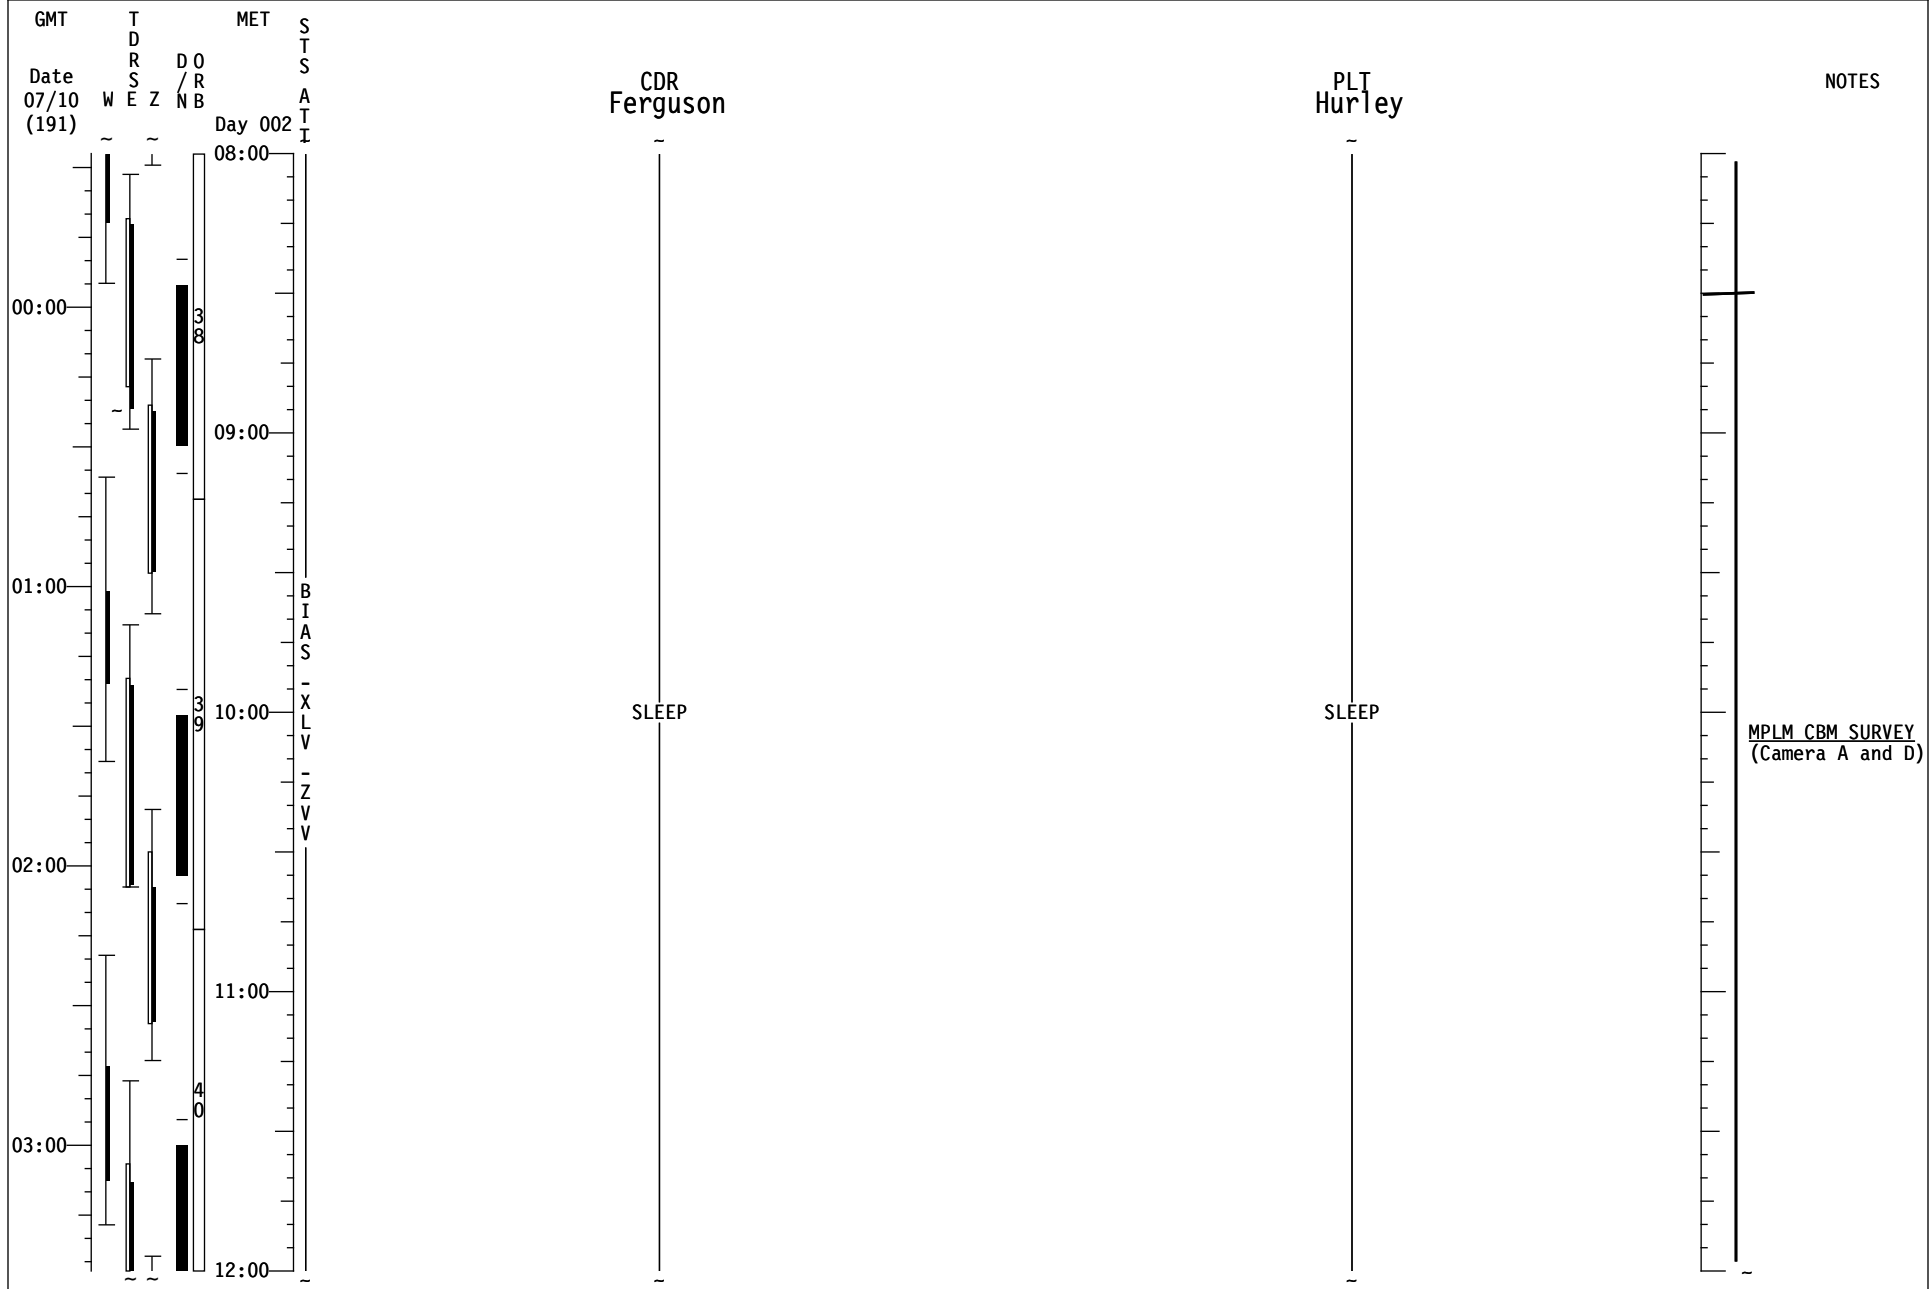

STS-135/ULF7 FD03