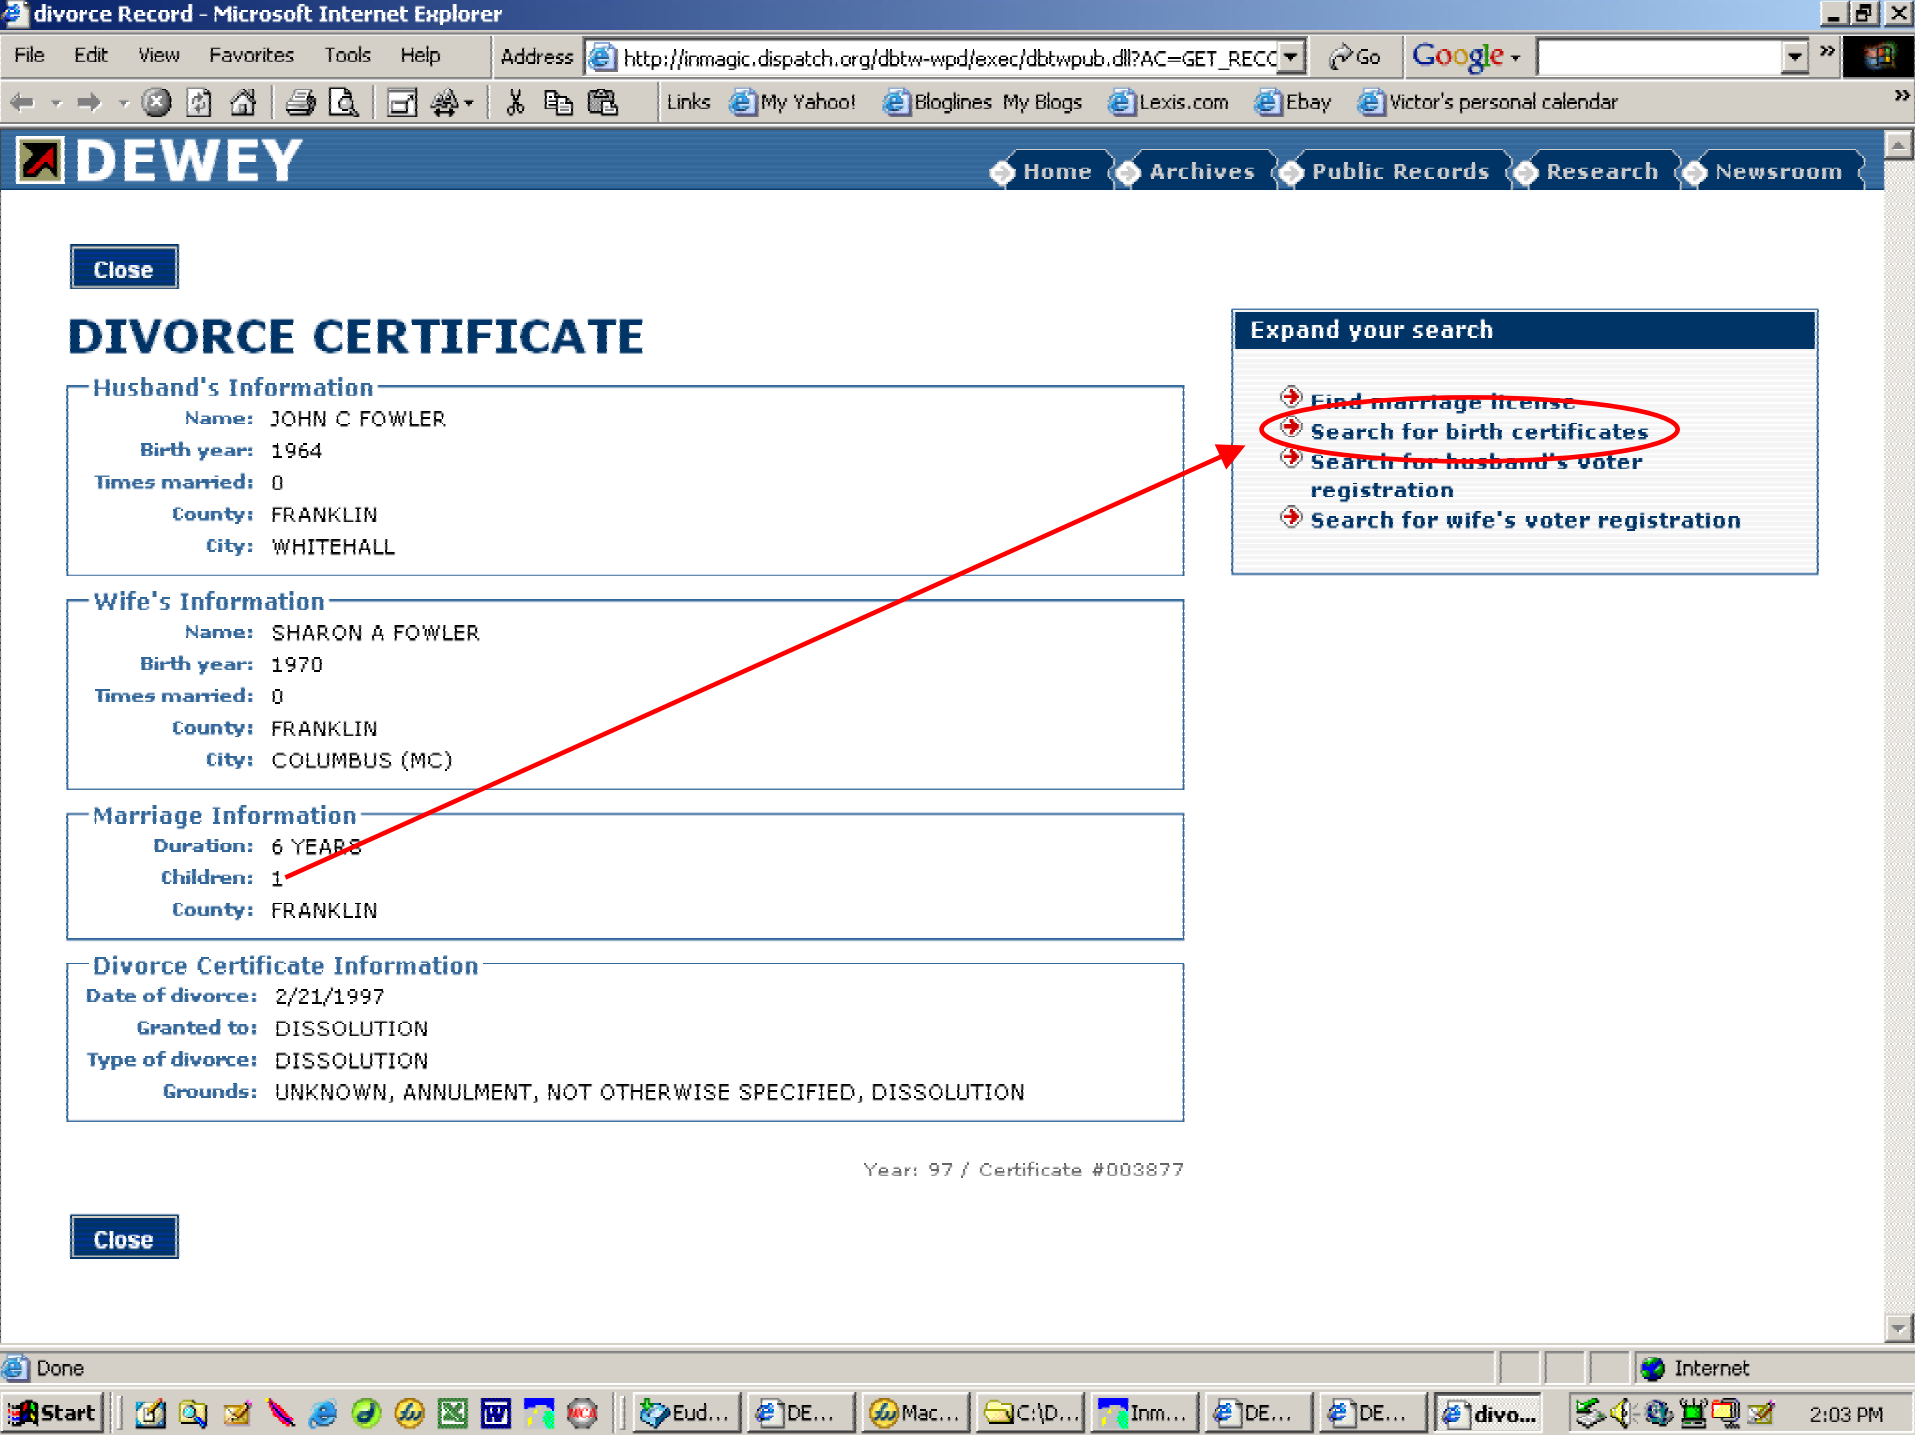

Close

DIVORCE CERTIFICATE

Husband's Information

Name: JOHN C FOWLER
Birth year: 1964
Times married: 0
County: FRANKLIN
City: WHITEHALL

Wife's Information

Name: SHARON A FOWLER
Birth year: 1970
Times married: 0
County: FRANKLIN
City: COLUMBUS (MC)

Marriage Information

Duration: 6 YEARS
Children: 1
County: FRANKLIN

Divorce Certificate Information

Date of divorce: 2/21/1997
Granted to: DISSOLUTION
Type of divorce: DISSOLUTION
Grounds: UNKNOWN, ANNULMENT, NOT OTHERWISE SPECIFIED, DISSOLUTION

Expand your search

- Find marriage license
- Search for birth certificates
- Search for husband's voter registration
- Search for wife's voter registration

Year: 97 / Certificate #003877

Close