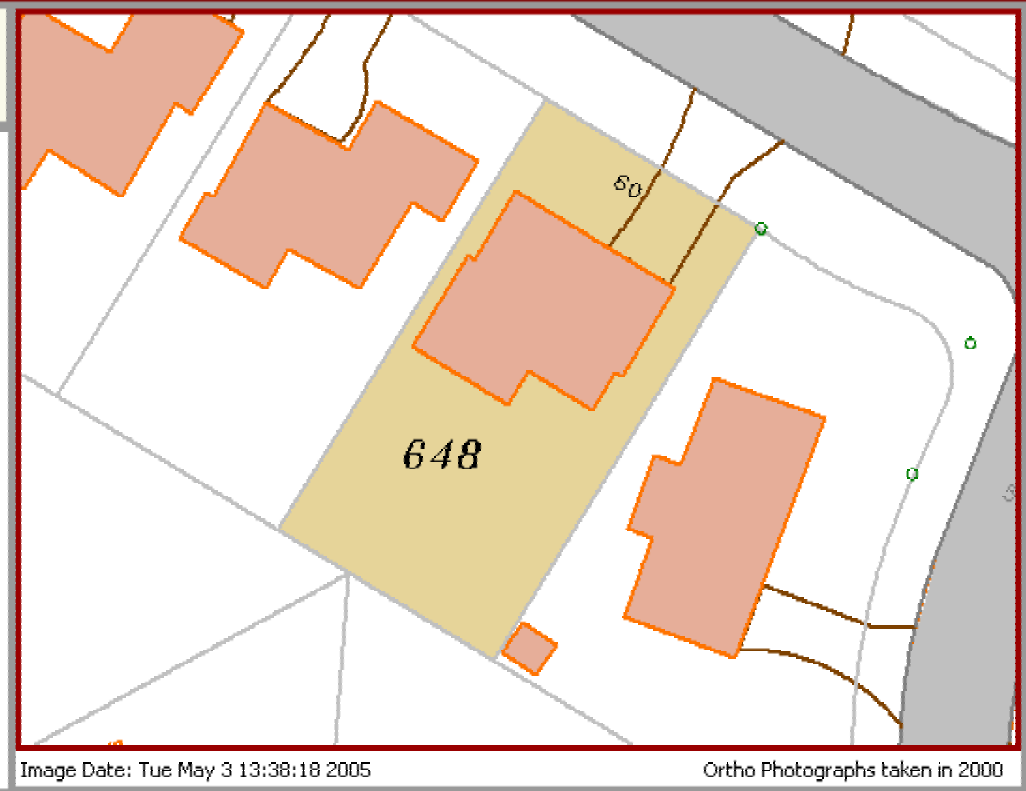

Legend »

Zoom

IN

OUT

Move

Current Map:
233' x 172'

Image Date: Tue May 3 13:38:18 2005

Ortho Photographs taken in 2000