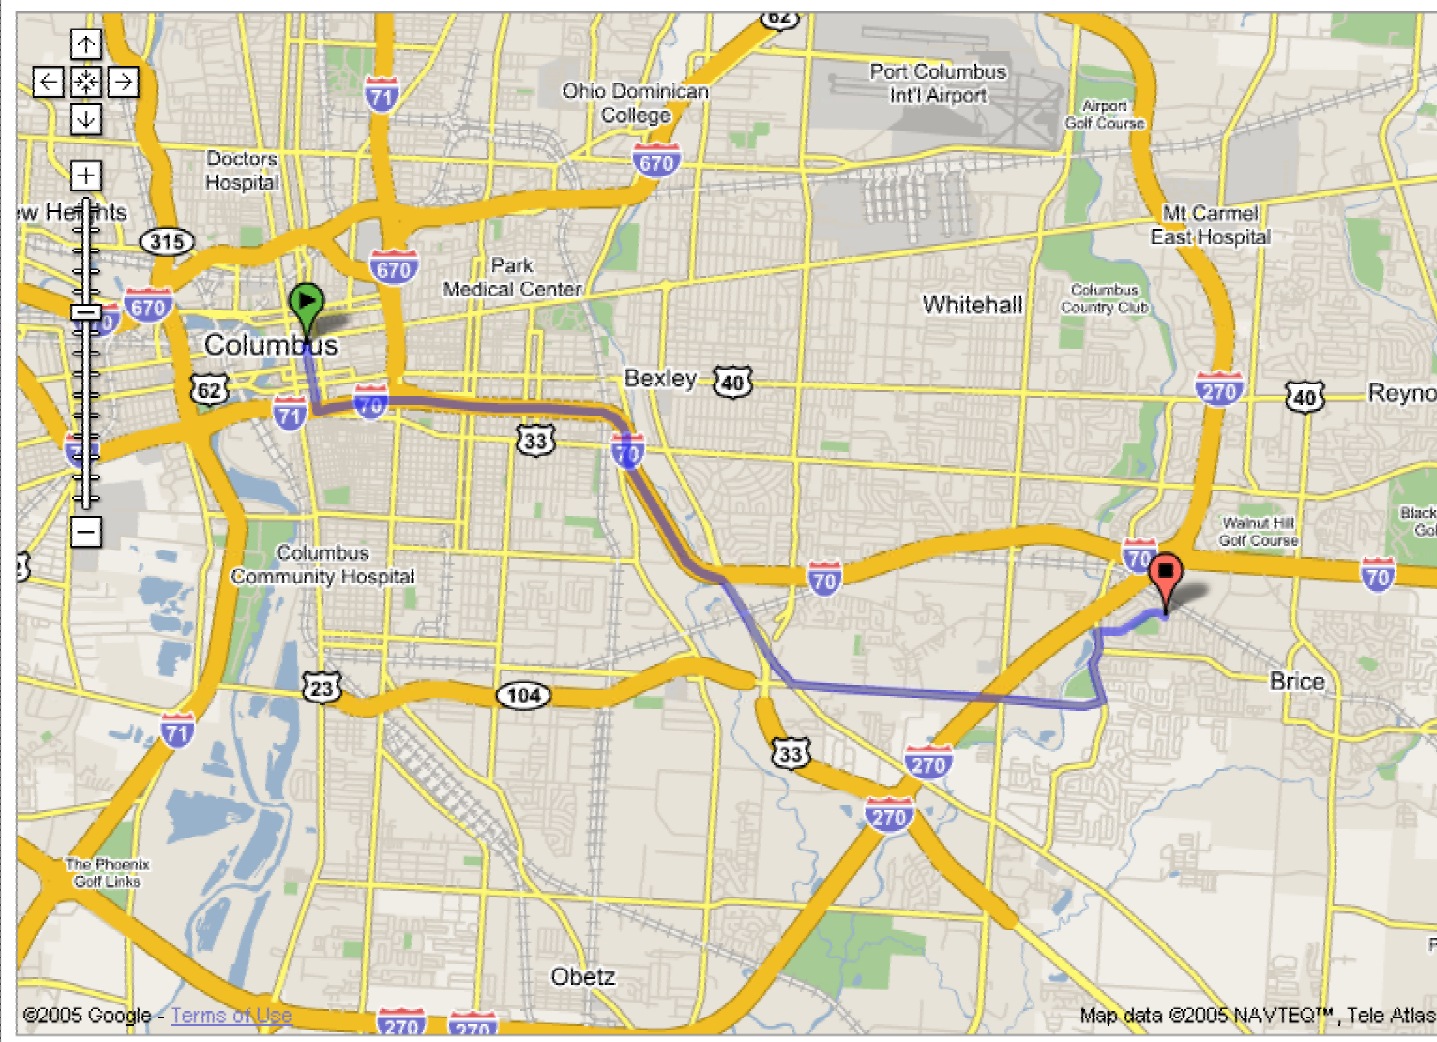

[Maps](#)
[Local Search](#)
[Directions](#)

from: to:

[Help](#)

[Maps](#)
[Map - Satellite](#) New!

[Link to this page](#)

Start address:	34 S 3rd St Columbus, OH 43215
End address:	5209 Carbondale Dr Columbus, OH 43232
Distance:	10 mi (about 14 mins)

1. [Reverse directions](#)
1. Head **south** from **S 3rd St** - go **0.6 mi**
  2. Turn **left** into the **I-70 E** entry ramp to **Wheeling** - go **0.1 mi**
  3. Merge into **I-70 E** - go **0.4 mi**
  4. Continue on **I-70 E** - go **3.8 mi**
  5. Take the **US-33 E** exit **105A** to **Lancaster** - go **0.7 mi**
  6. Continue on **Winchester Pike** - go **0.7 mi**
  7. Turn **left** at **Refugee Rd** - go **2.8 mi**
  8. Turn **left** at **Noe Bixby Rd** - go **0.6 mi**
  9. Turn **right** at **Carbondale Dr** - go **0.7 mi**

These directions are for planning purposes only. You may find that construction projects, traffic, or other events may cause road conditions to differ from the map results.